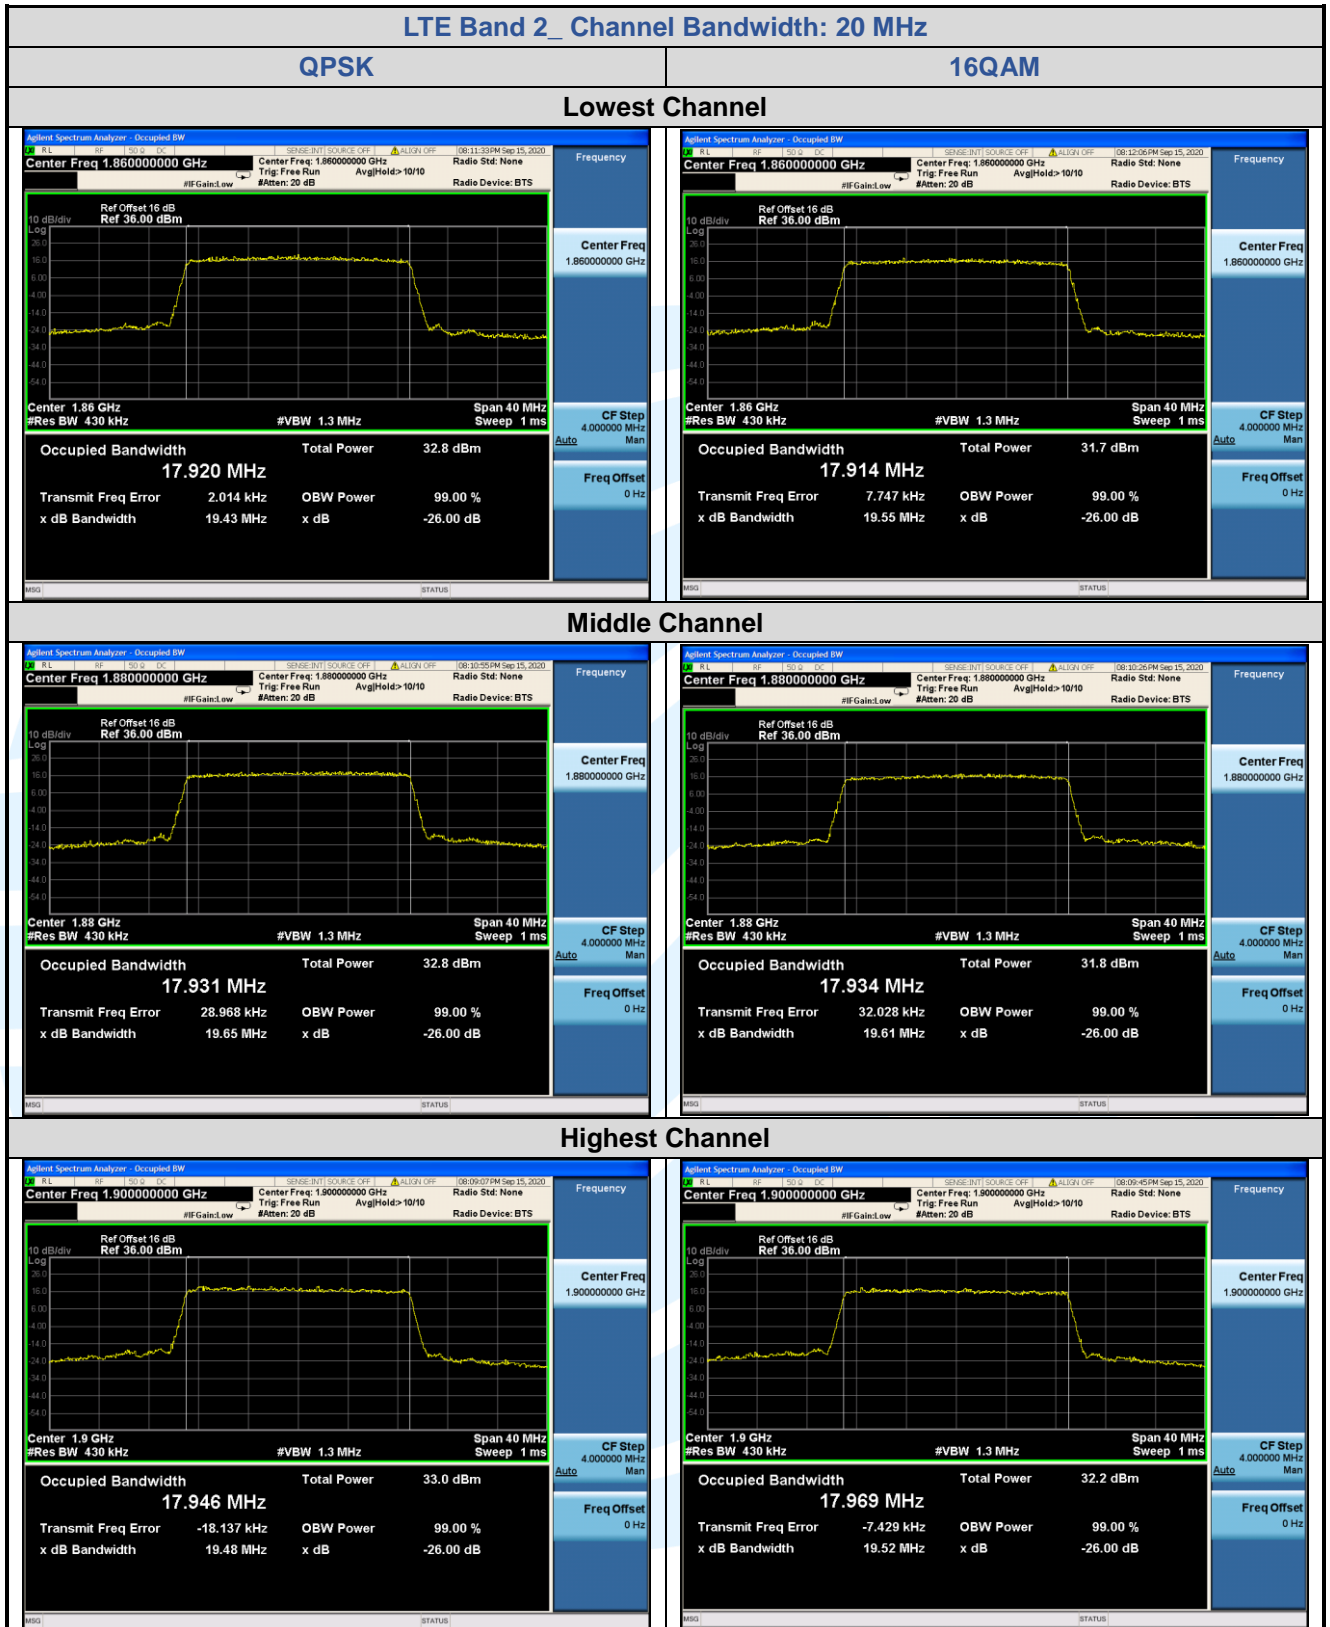

Shenzhen UnionTrust Quality and Technology Co., Ltd.

Address: Unit D/E of 9/F and 16/F, Block A, Building 6, Baoneng science and technology park, Longhua district, Shenzhen, China

Tel: +86-755-28230888

Fax: +86-755-28230886

E-mail: info@uttlab.com

<http://www.uttlab.com>

UTTR-RF-FCC4G-V1.1