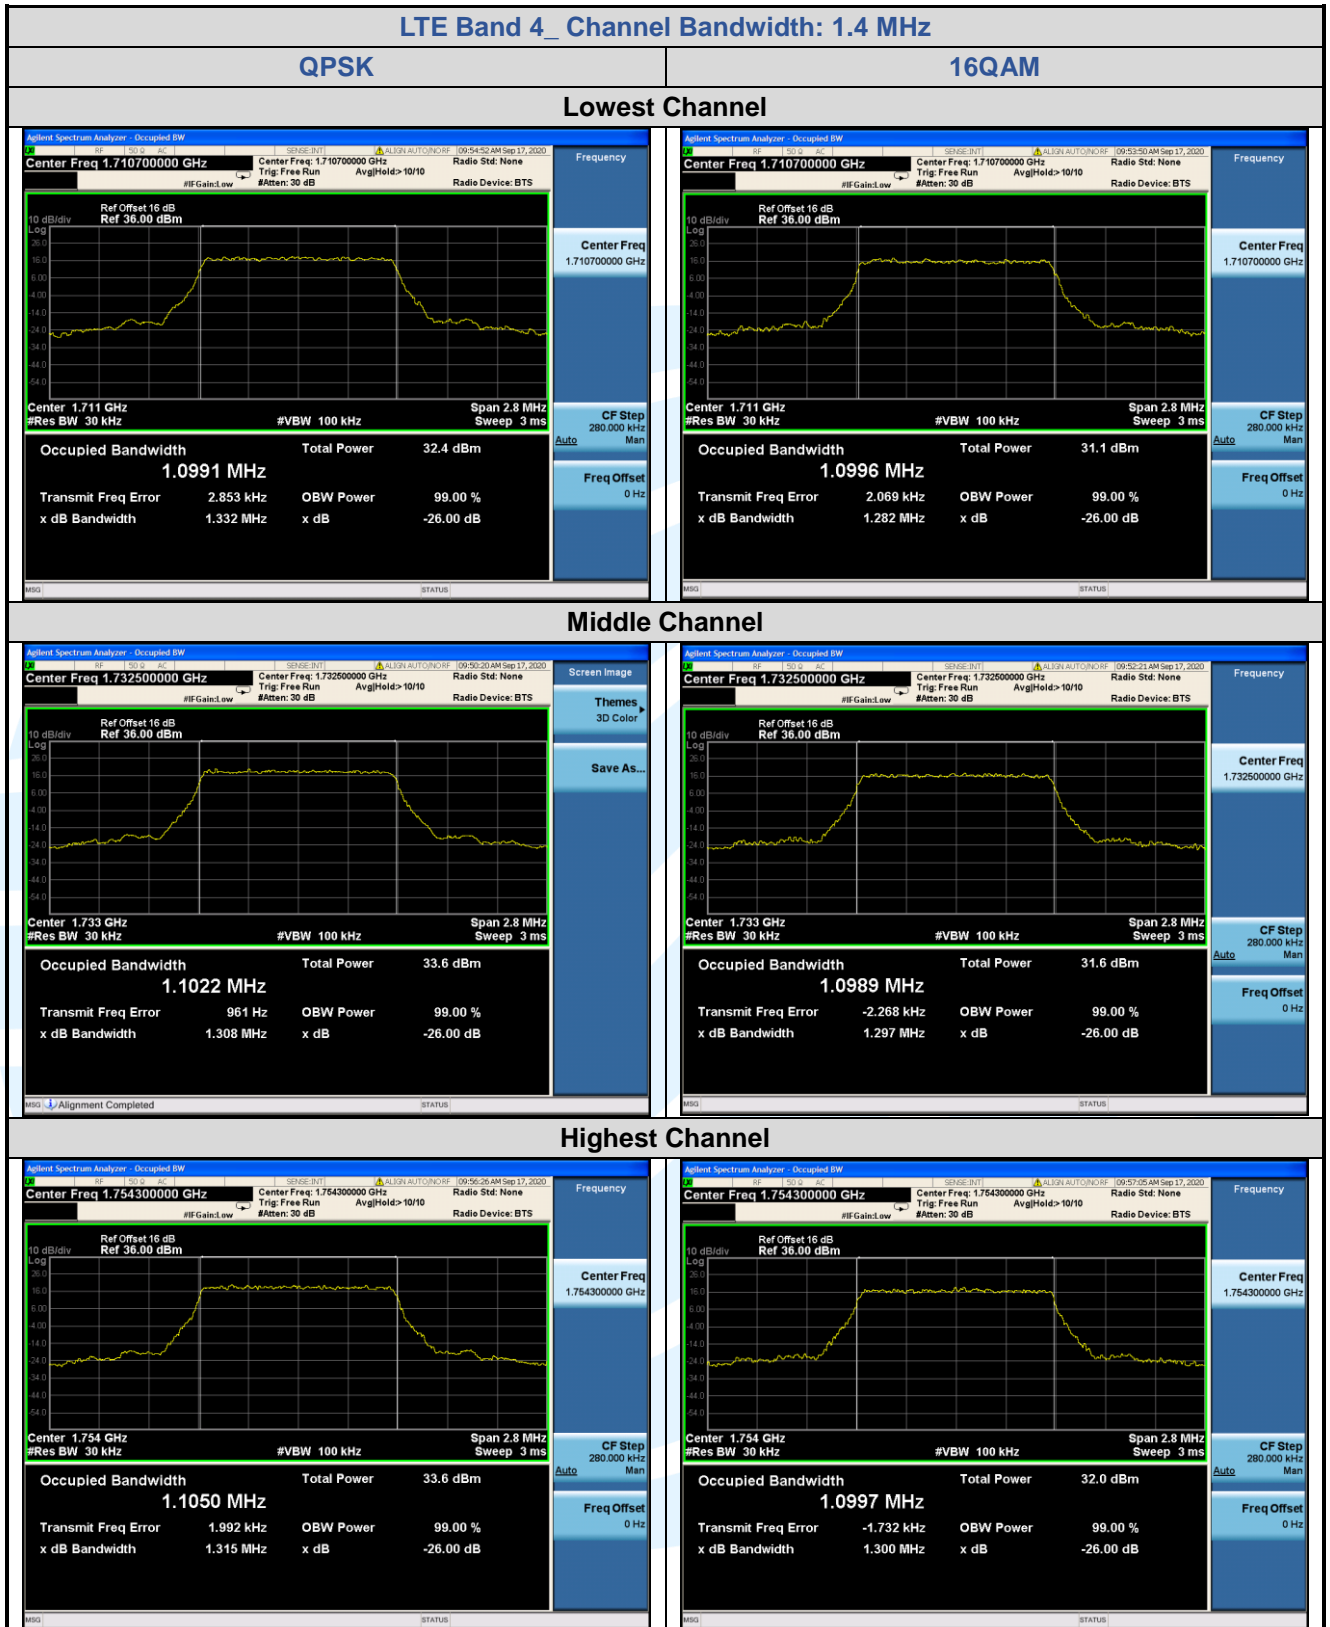

Tel: +86-755-28230888

Fax: +86-755-28230886

E-mail: info@uttlab.com

<http://www.uttlab.com>

UTTR-RF-FCC4G-V1.1

**5.5.2 LTE Band 4**

LTE Band 4								
Channel	RB Configuration		26 dB BW (MHz)			99% BW (MHz)		
	Size	Offset	QPSK	16QAM	64QAM	QPSK	16QAM	64QAM
<b>Channel Bandwidth: 1.4 MHz</b>								
Lowest	6	0	1.332	1.282	/	1.0991	1.0996	/
Middle	6	0	1.308	1.297	/	1.1022	1.0989	/
Highest	6	0	1.315	1.300	/	1.1050	1.0997	/
<b>Channel Bandwidth: 3 MHz</b>								
Lowest	15	0	2.991	2.979	/	2.7012	2.6894	/
Middle	15	0	2.975	2.986	/	2.6934	2.7042	/
Highest	15	0	2.974	2.993	/	2.7036	2.7054	/
<b>Channel Bandwidth: 5 MHz</b>								
Lowest	25	0	5.012	5.032	/	4.5065	4.5340	/
Middle	25	0	5.031	5.012	/	4.5246	4.5368	/
Highest	25	0	4.990	5.013	/	4.5122	4.5180	/
<b>Channel Bandwidth: 10 MHz</b>								
Lowest	50	0	9.897	9.843	/	8.9512	8.9539	/
Middle	50	0	9.975	9.917	/	8.9776	9.0049	/
Highest	50	0	9.902	9.847	/	8.9707	8.9592	/
<b>Channel Bandwidth: 15 MHz</b>								
Lowest	75	0	14.58	14.60	/	13.417	13.431	/
Middle	75	0	14.70	14.58	/	13.472	13.471	/
Highest	75	0	14.61	14.51	/	13.479	13.439	/
<b>Channel Bandwidth: 20 MHz</b>								
Lowest	100	0	19.32	19.40	/	17.803	17.885	/
Middle	100	0	19.39	19.39	/	17.961	17.965	/
Highest	100	0	19.48	19.31	/	17.923	17.906	/