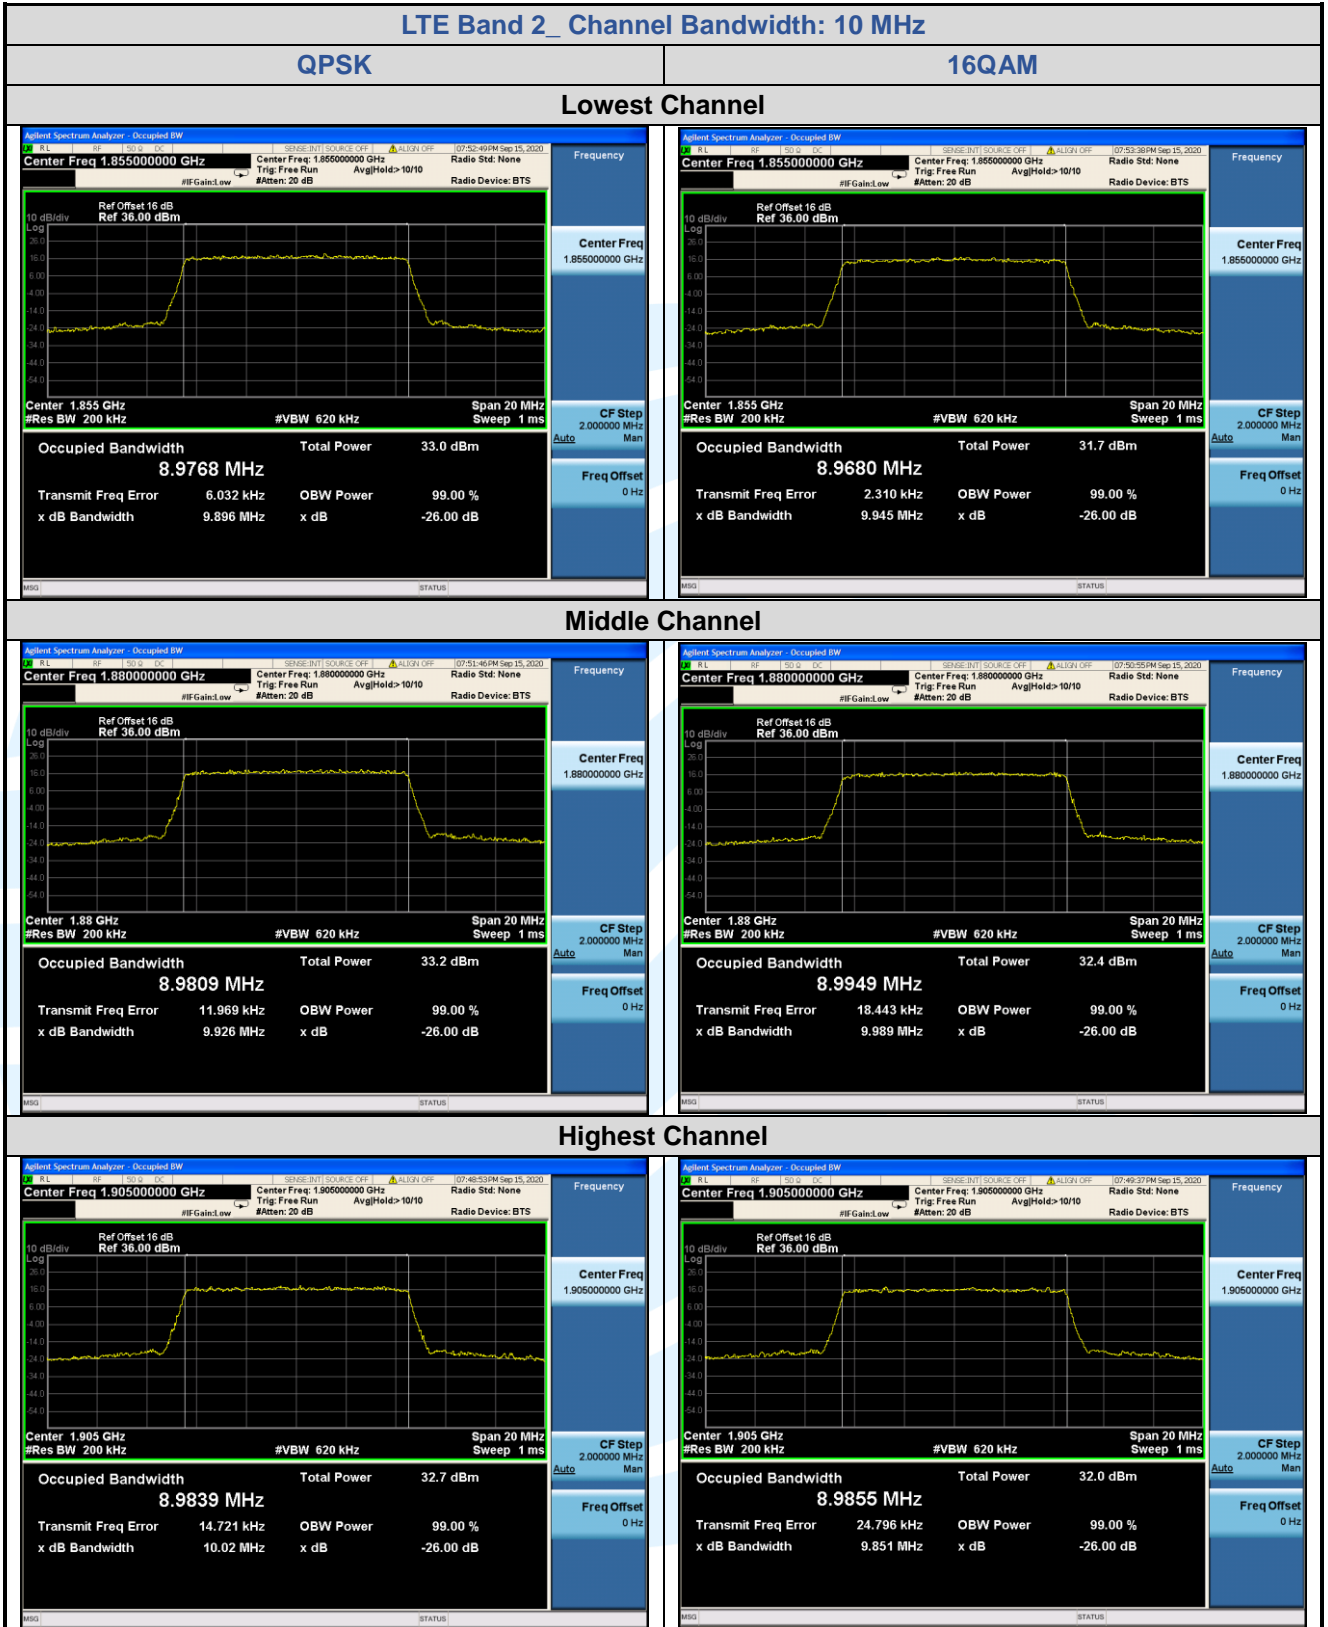

Shenzhen UnionTrust Quality and Technology Co., Ltd.

Address: Unit D/E of 9/F and 16/F, Block A, Building 6, Baoneng science and technology park, Longhua district, Shenzhen, China

Tel: +86-755-28230888

Fax: +86-755-28230886

E-mail: info@uttlab.com

<http://www.uttlab.com>

UTTR-RF-FCC4G-V1.1