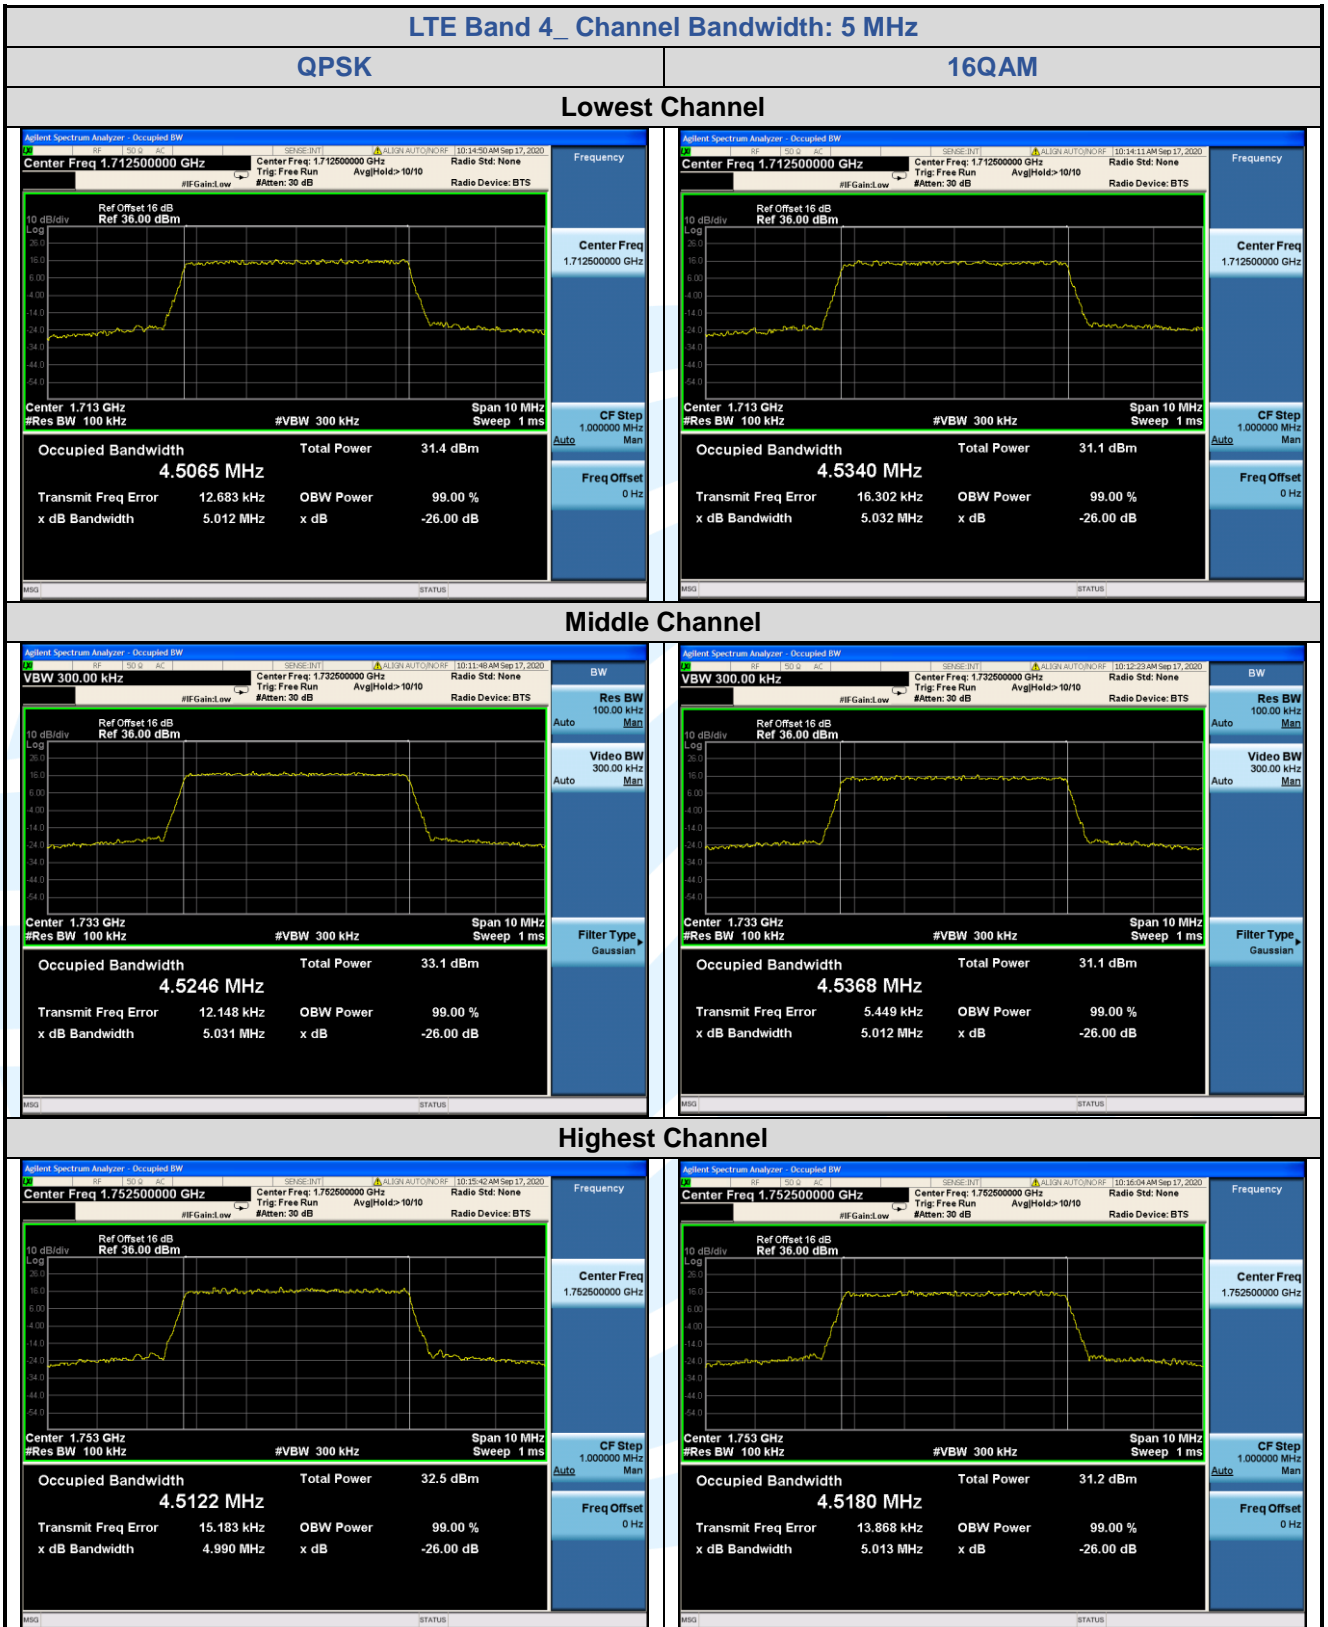

Shenzhen UnionTrust Quality and Technology Co., Ltd.

Address: Unit D/E of 9/F and 16/F, Block A, Building 6, Baoneng science and technology park, Longhua district, Shenzhen, China

Tel: +86-755-28230888

Fax: +86-755-28230886

E-mail: info@uttlab.com

<http://www.uttlab.com>

UTTR-RF-FCC4G-V1.1