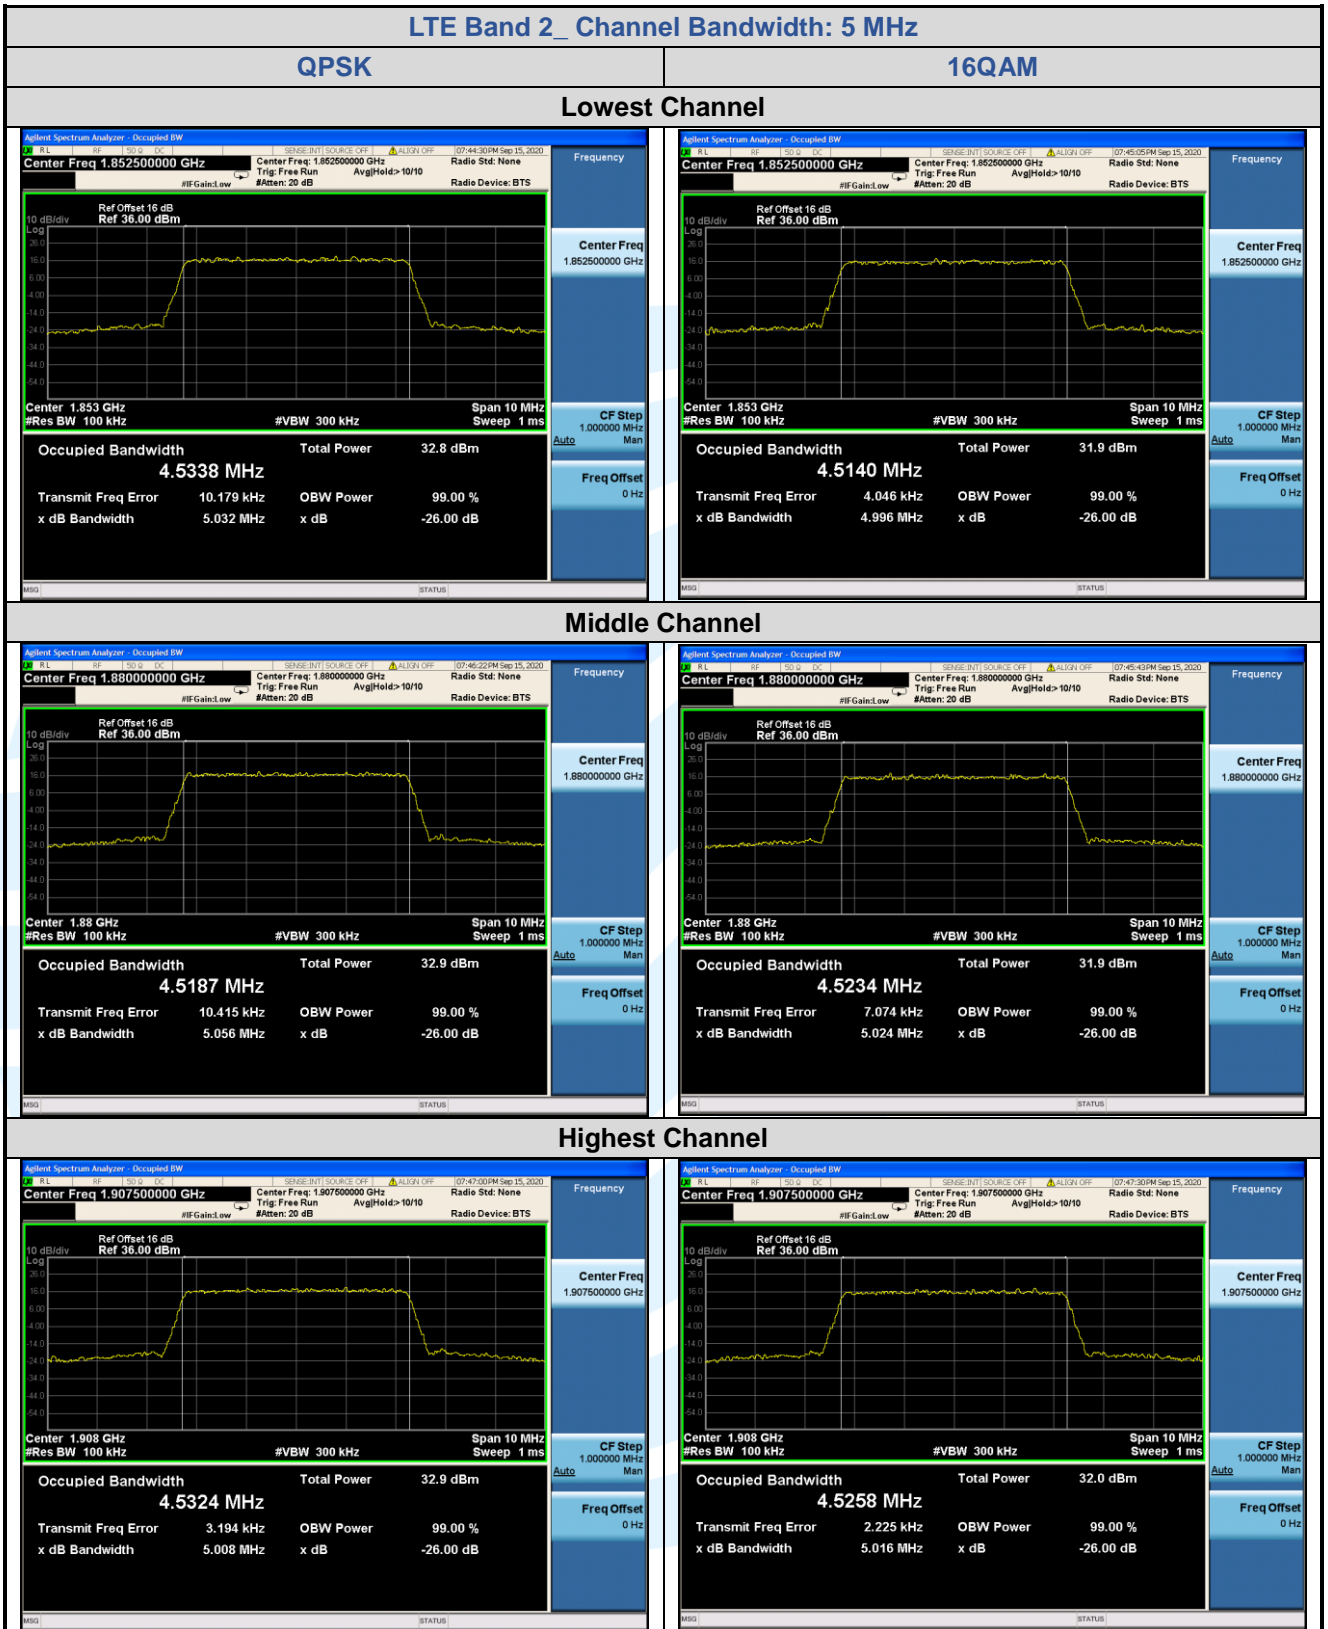

Shenzhen UnionTrust Quality and Technology Co., Ltd.

Address: Unit D/E of 9/F and 16/F, Block A, Building 6, Baoneng science and technology park, Longhua district, Shenzhen, China

Tel: +86-755-28230888

Fax: +86-755-28230886

E-mail: info@uttlab.com

<http://www.uttlab.com>

UTTR-RF-FCC4G-V1.1