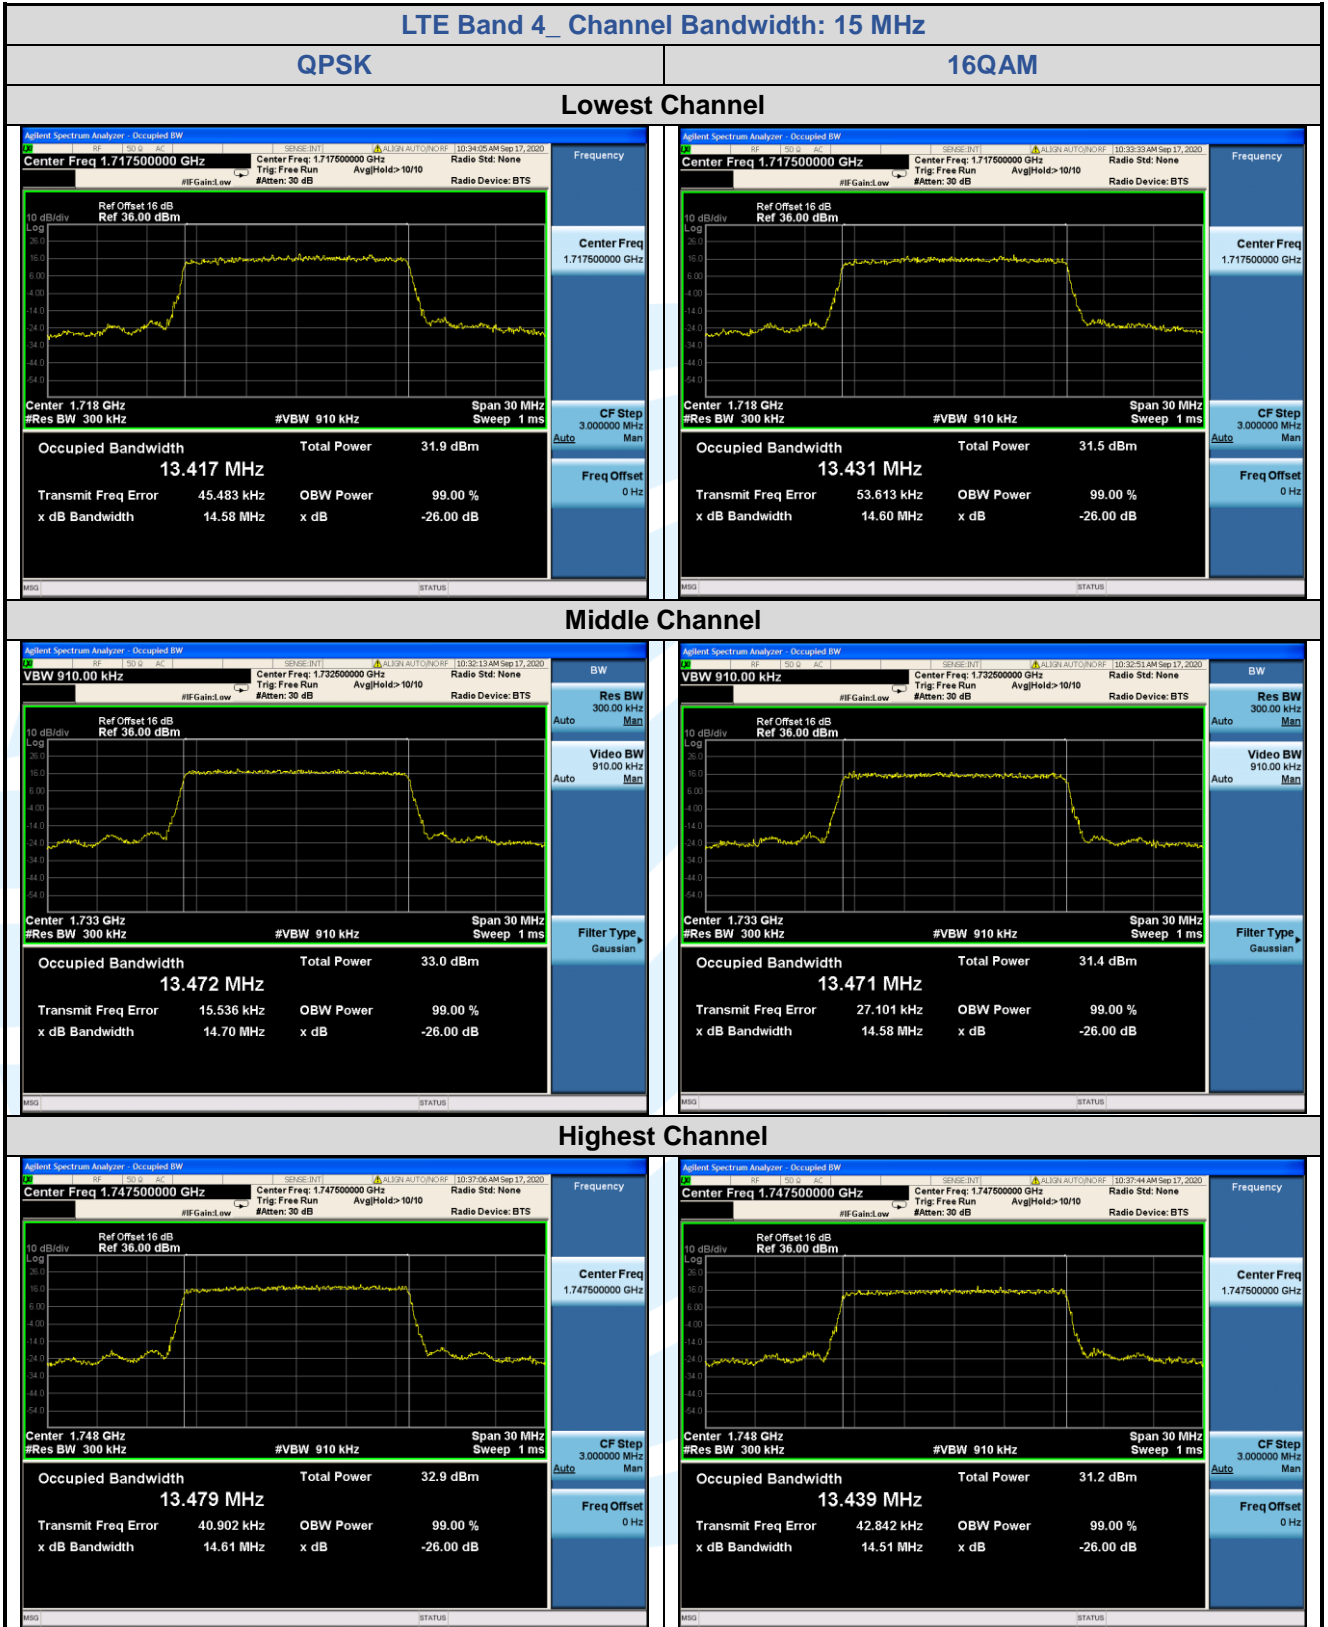

Shenzhen UnionTrust Quality and Technology Co., Ltd.

Address: Unit D/E of 9/F and 16/F, Block A, Building 6, Baoneng science and technology park, Longhua district, Shenzhen, China

Tel: +86-755-28230888

Fax: +86-755-28230886

E-mail: info@uttlab.com

<http://www.uttlab.com>

UTTR-RF-FCC4G-V1.1