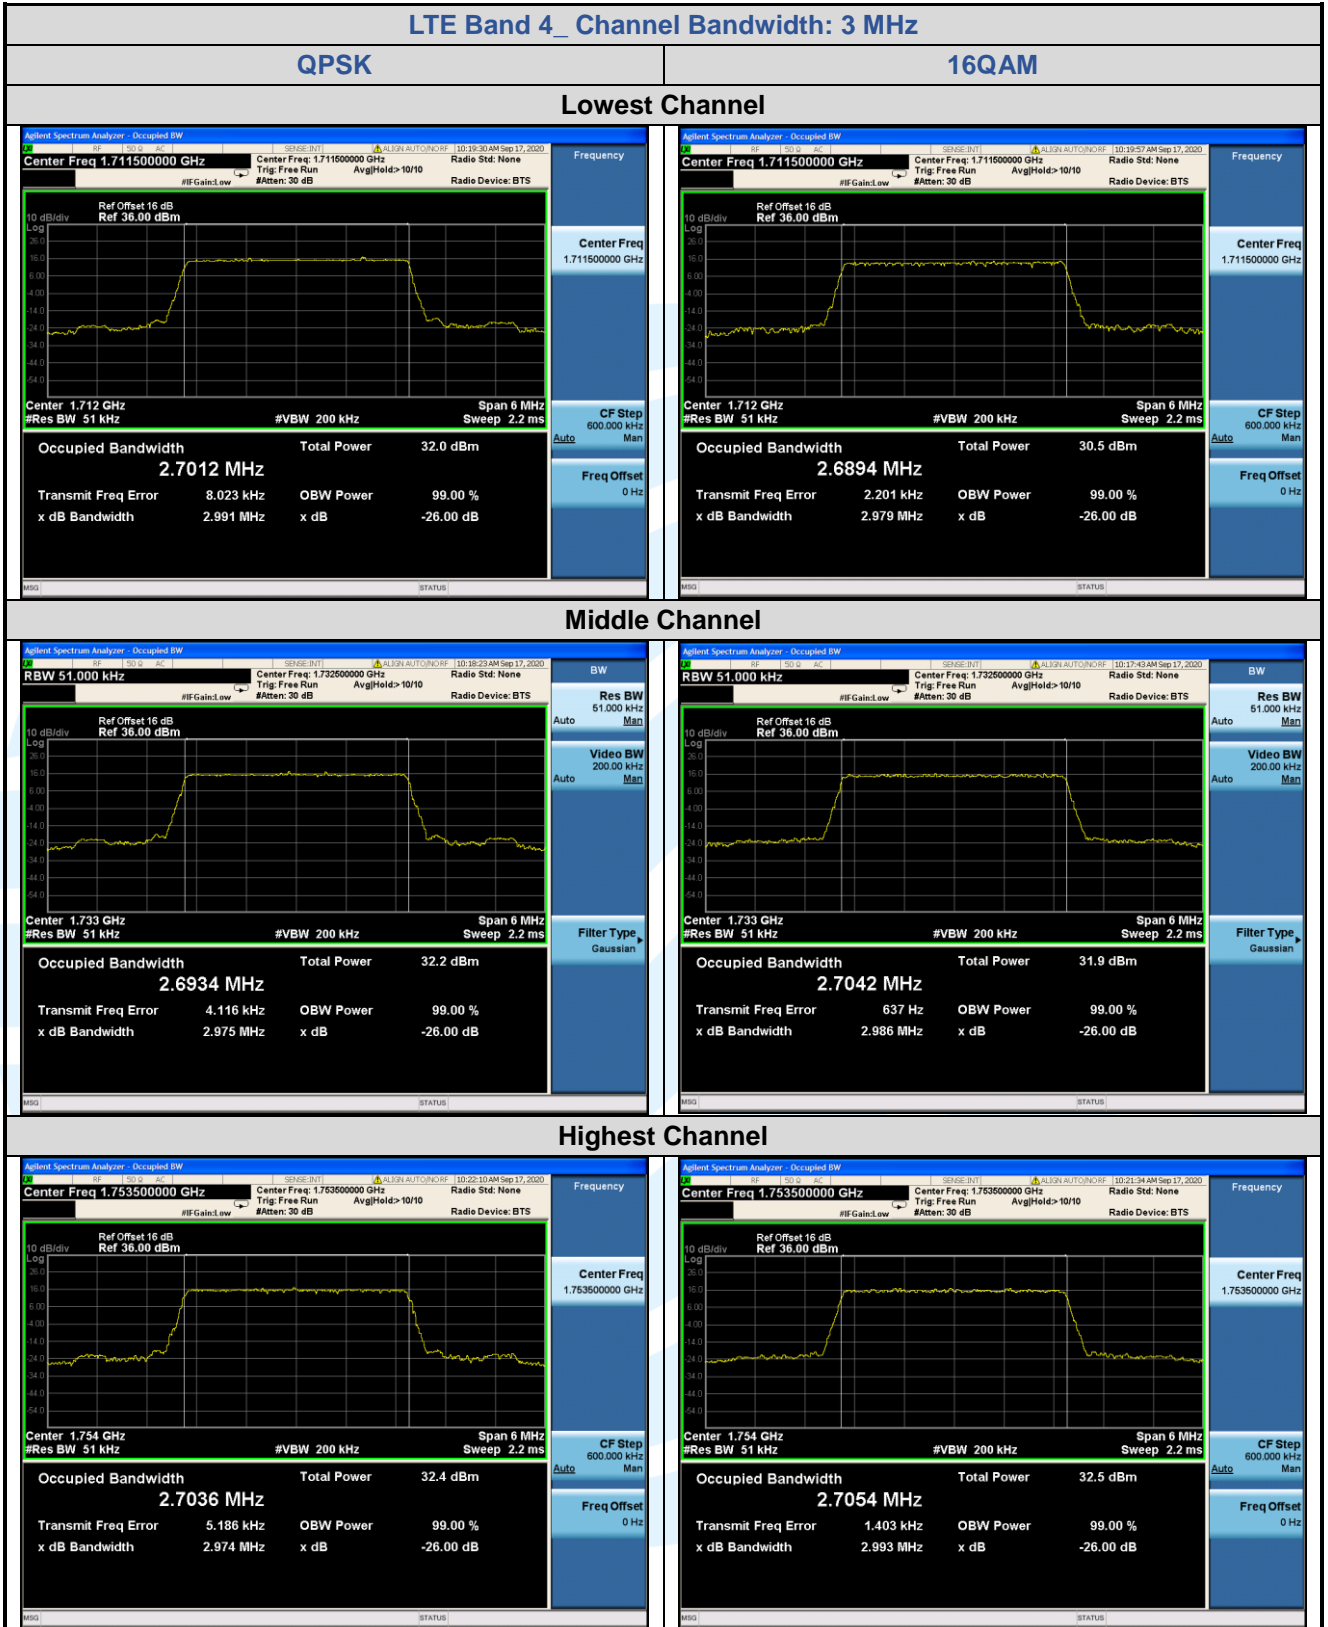

Shenzhen UnionTrust Quality and Technology Co., Ltd.

Address: Unit D/E of 9/F and 16/F, Block A, Building 6, Baoneng science and technology park, Longhua district, Shenzhen, China

Tel: +86-755-28230888

Fax: +86-755-28230886

E-mail: info@uttlab.com

<http://www.uttlab.com>

UTTR-RF-FCC4G-V1.1