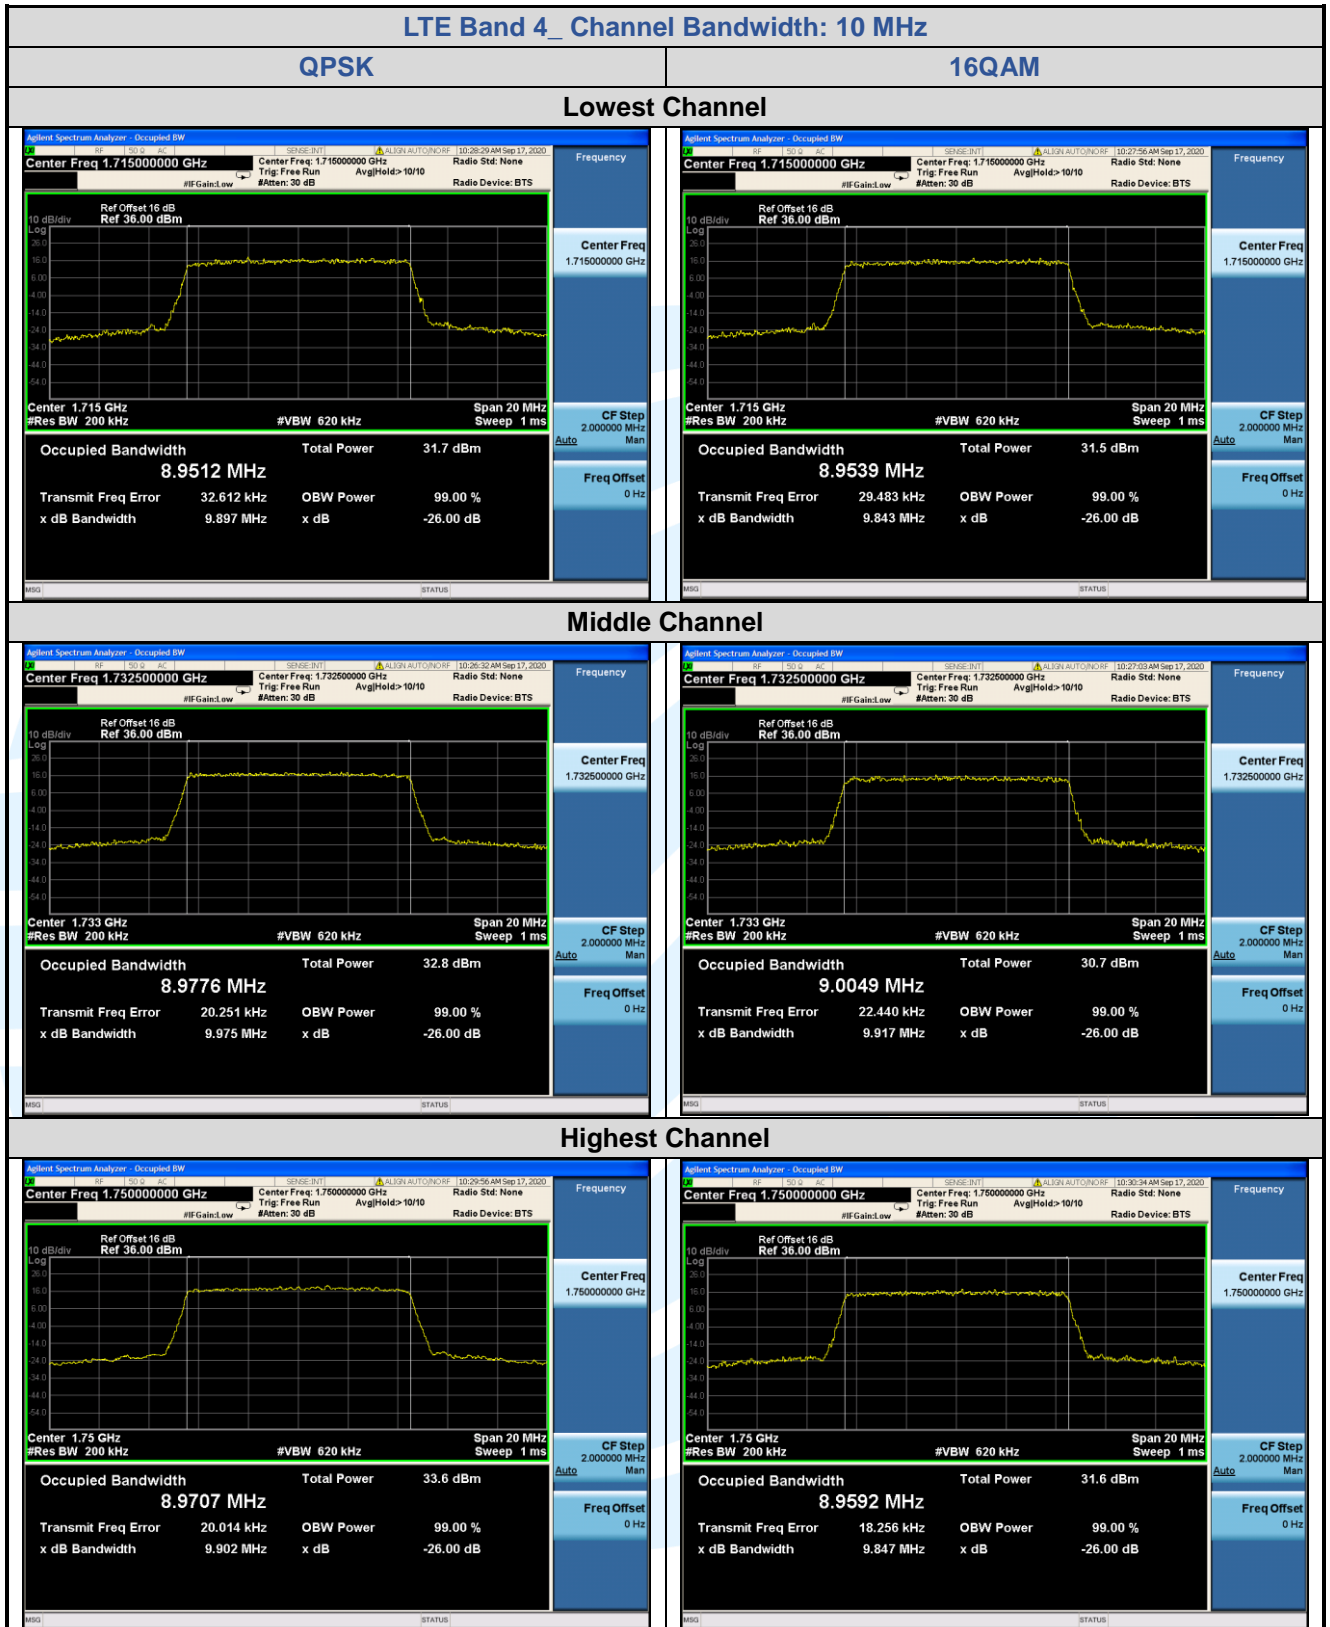

Shenzhen UnionTrust Quality and Technology Co., Ltd.

Address: Unit D/E of 9/F and 16/F, Block A, Building 6, Baoneng science and technology park, Longhua district, Shenzhen, China

Tel: +86-755-28230888

Fax: +86-755-28230886

E-mail: info@uttlab.com

<http://www.uttlab.com>

UTTR-RF-FCC4G-V1.1