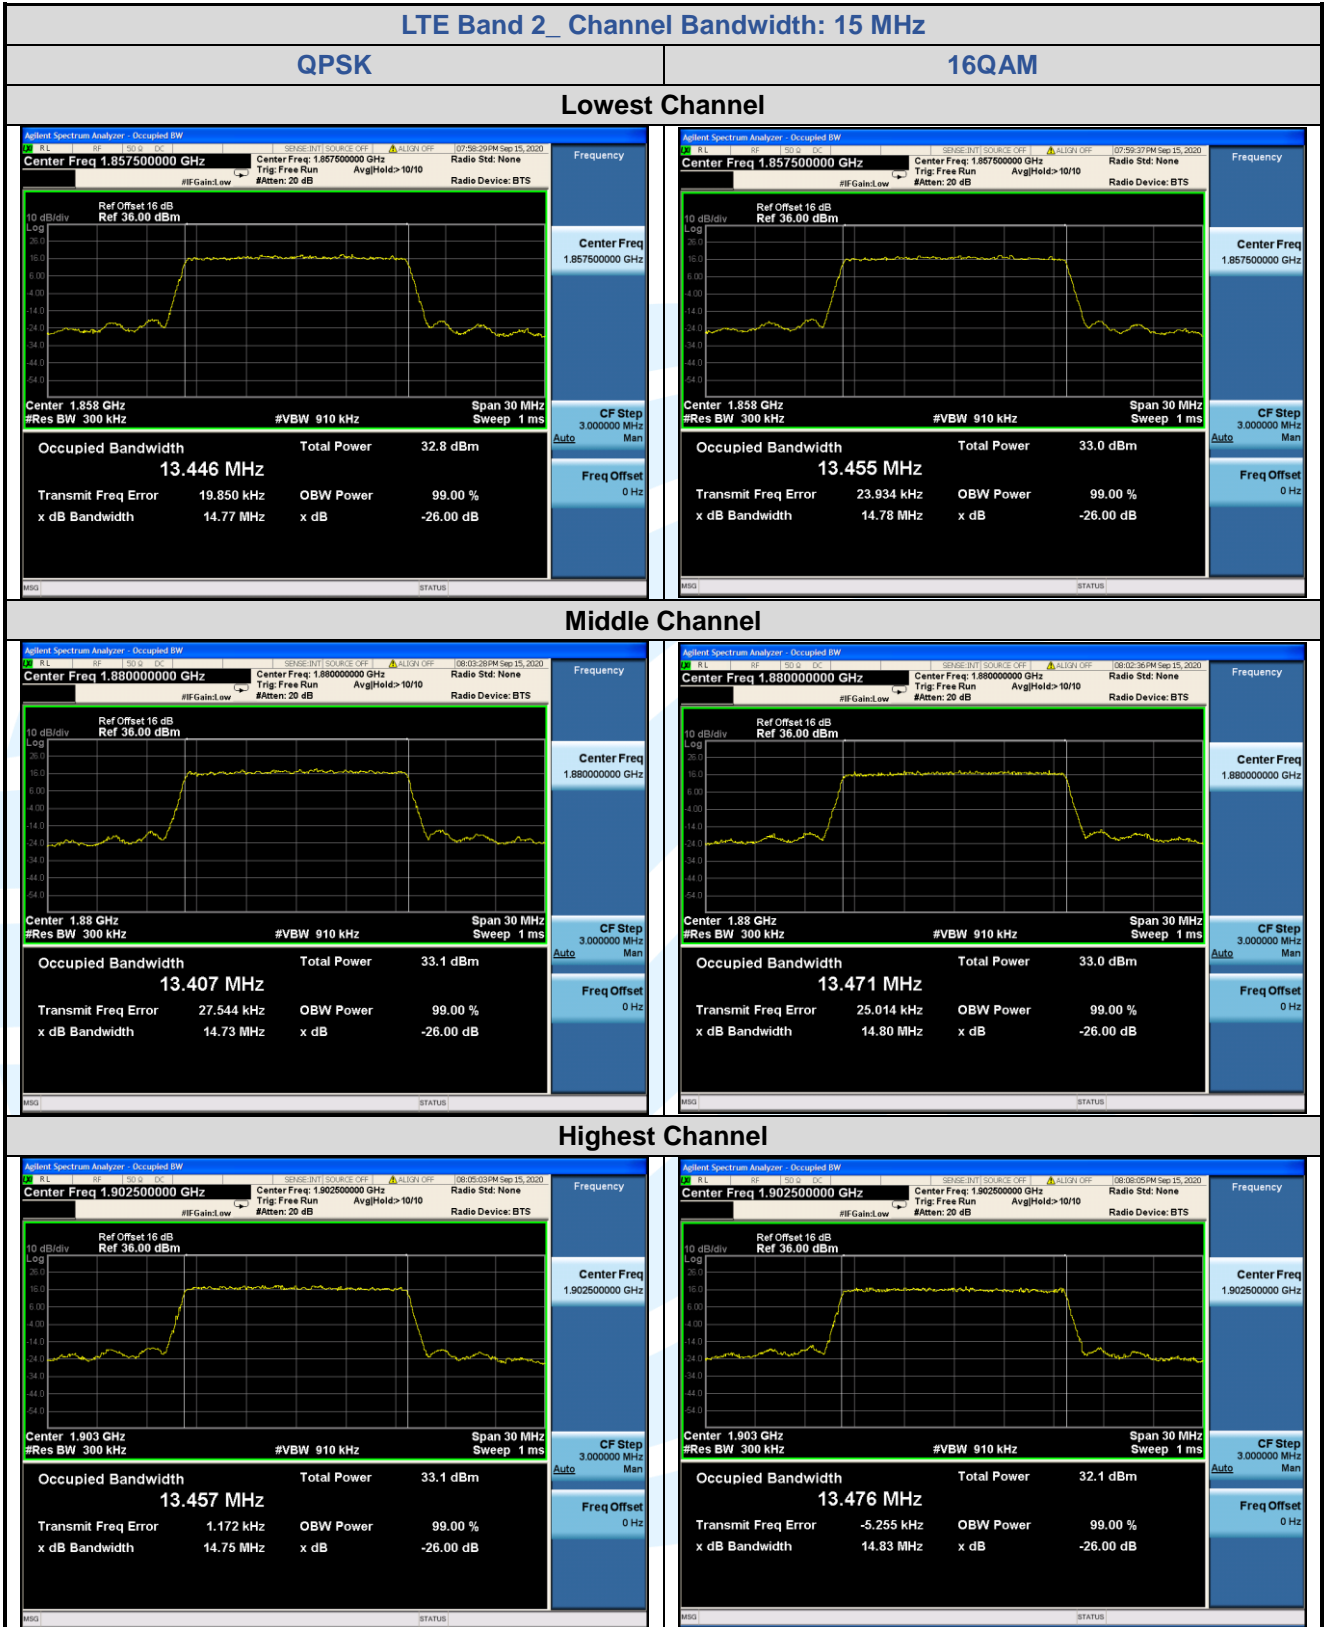

Shenzhen UnionTrust Quality and Technology Co., Ltd.

Address: Unit D/E of 9/F and 16/F, Block A, Building 6, Baoneng science and technology park, Longhua district, Shenzhen, China

Tel: +86-755-28230888

Fax: +86-755-28230886

E-mail: info@uttlab.com

<http://www.uttlab.com>

UTTR-RF-FCC4G-V1.1