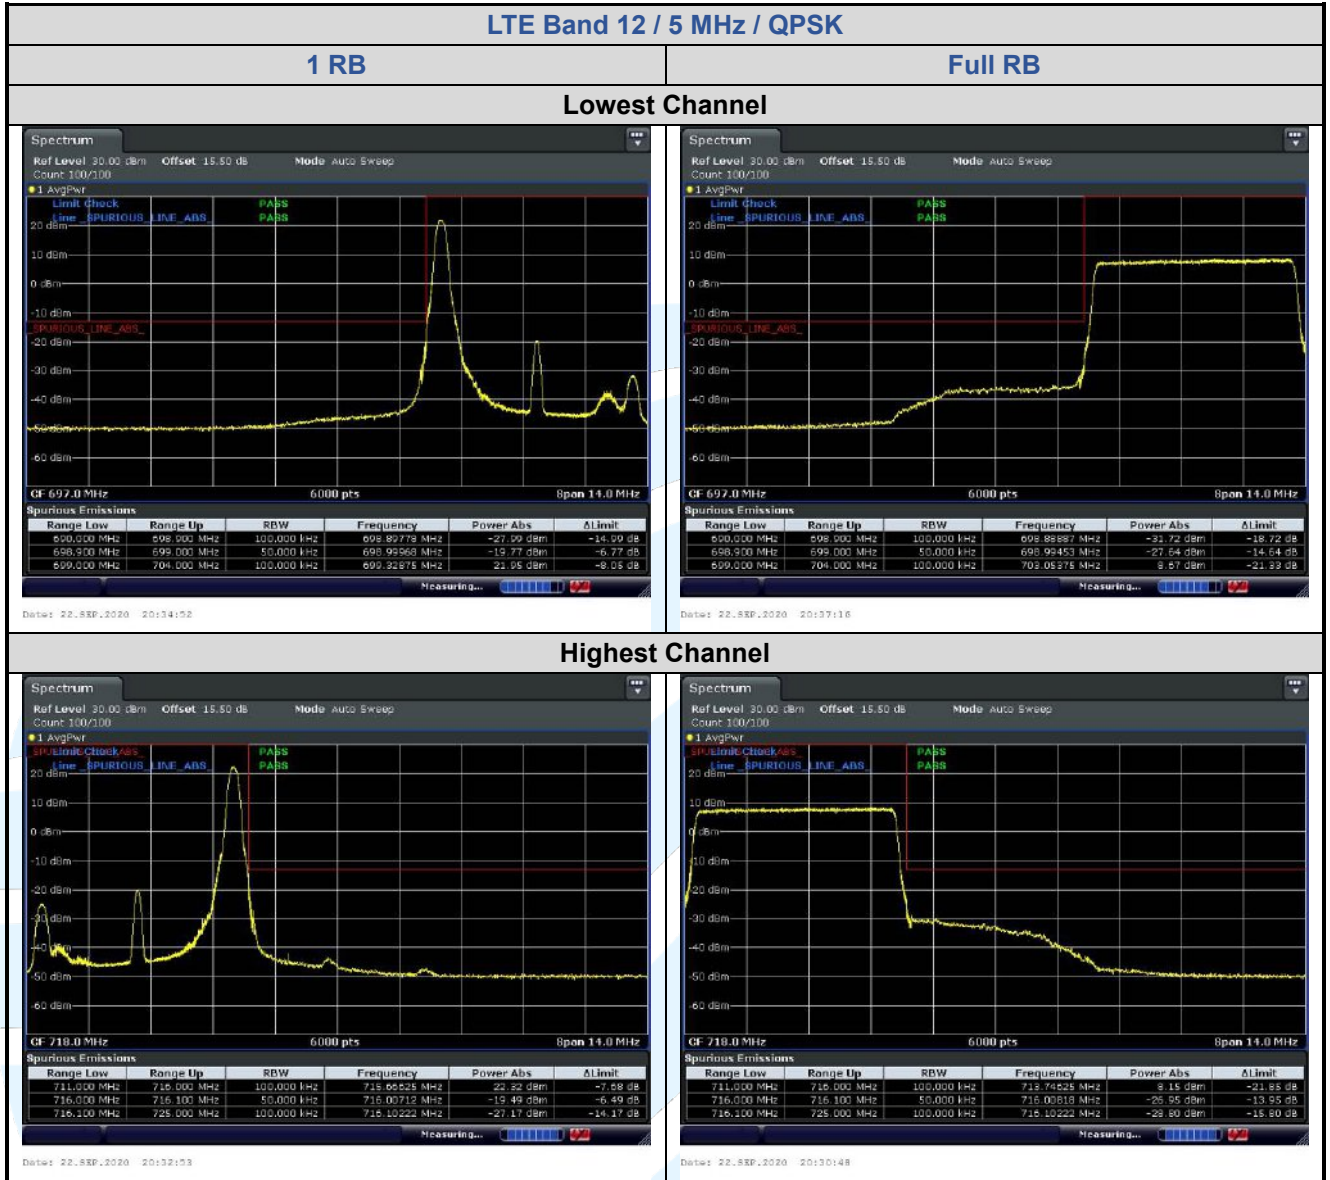

## 5.6.4 LTE Band 12

**Shenzhen UnionTrust Quality and Technology Co., Ltd.**

Address: Unit D/E of 9/F and 16/F, Block A, Building 6, Baoneng science and technology park, Longhua district, Shenzhen, China