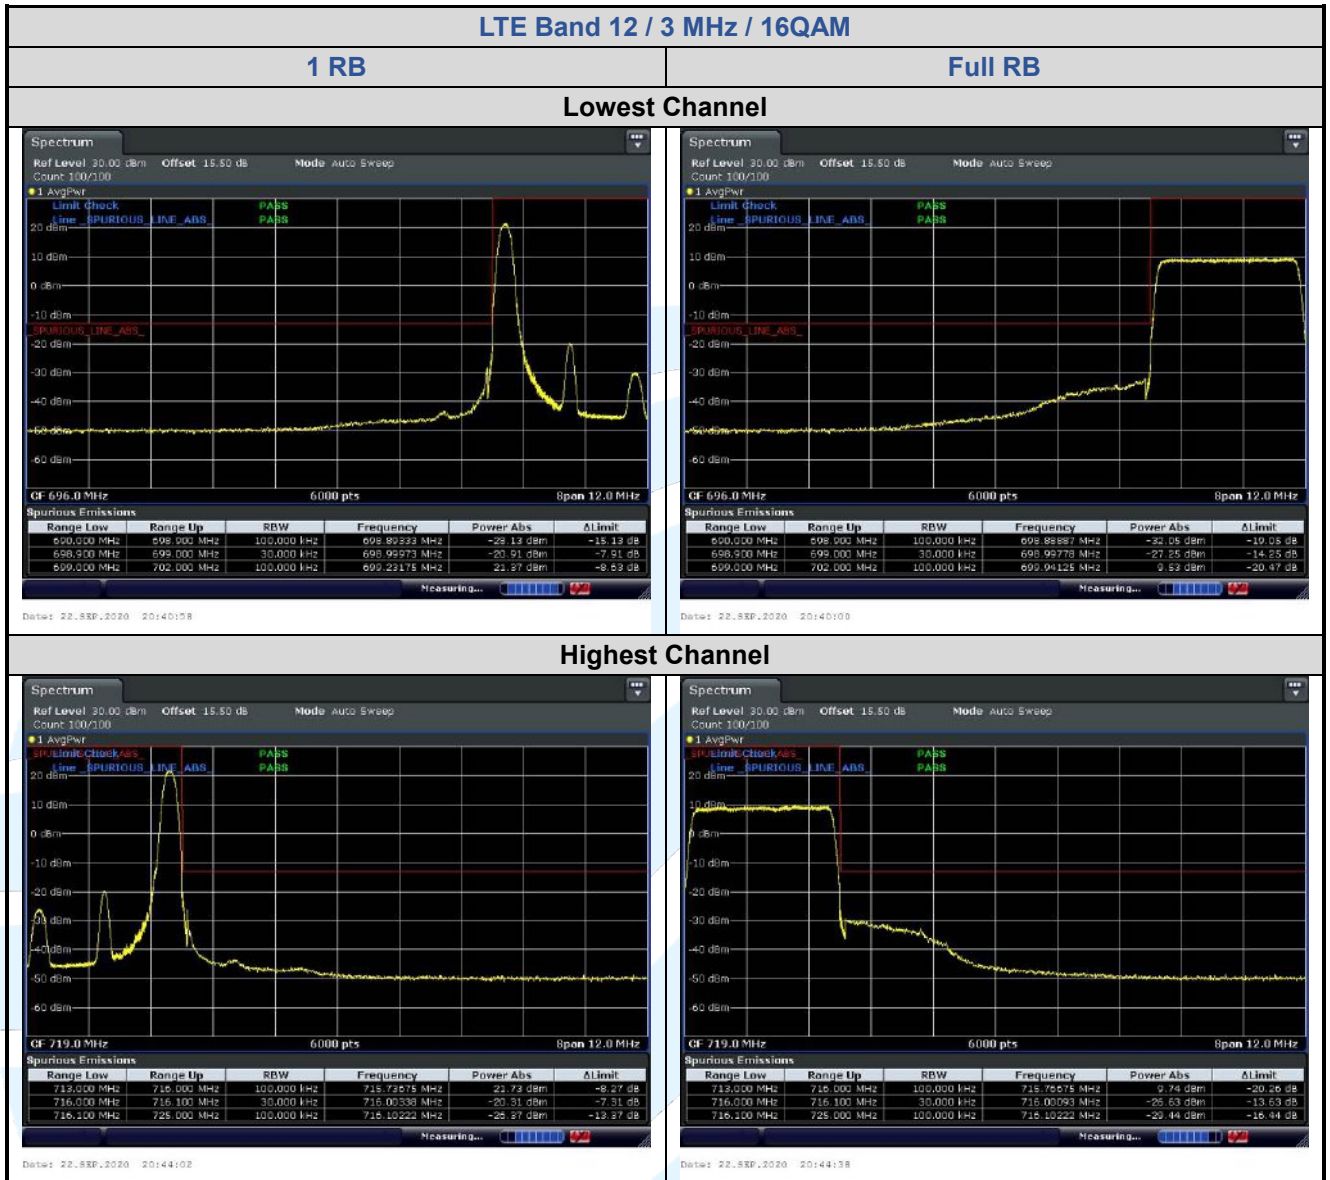

## 5.6.4 LTE Band 12

**Shenzhen UnionTrust Quality and Technology Co., Ltd.**

Address: Unit D/E of 9/F and 16/F, Block A, Building 6, Baoneng science and technology park, Longhua district, Shenzhen, China