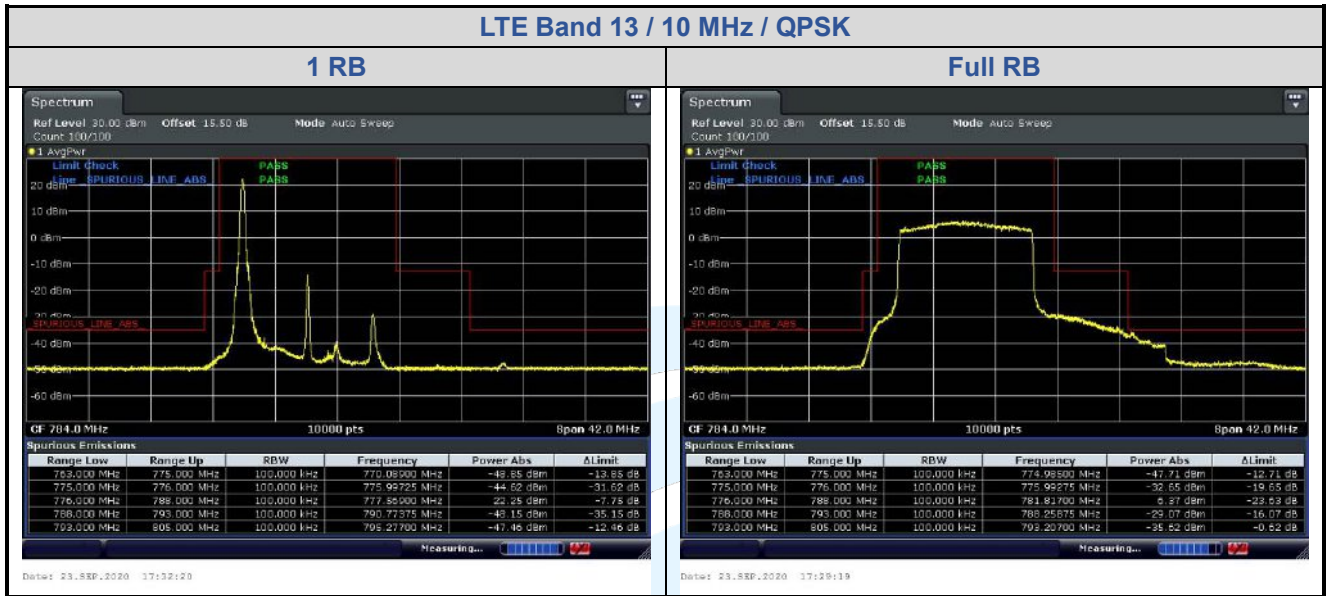

## 5.6.5 LTE Band 13

**Shenzhen UnionTrust Quality and Technology Co., Ltd.**

Address: Unit D/E of 9/F and 16/F, Block A, Building 6, Baoneng science and technology park, Longhua district, Shenzhen, China