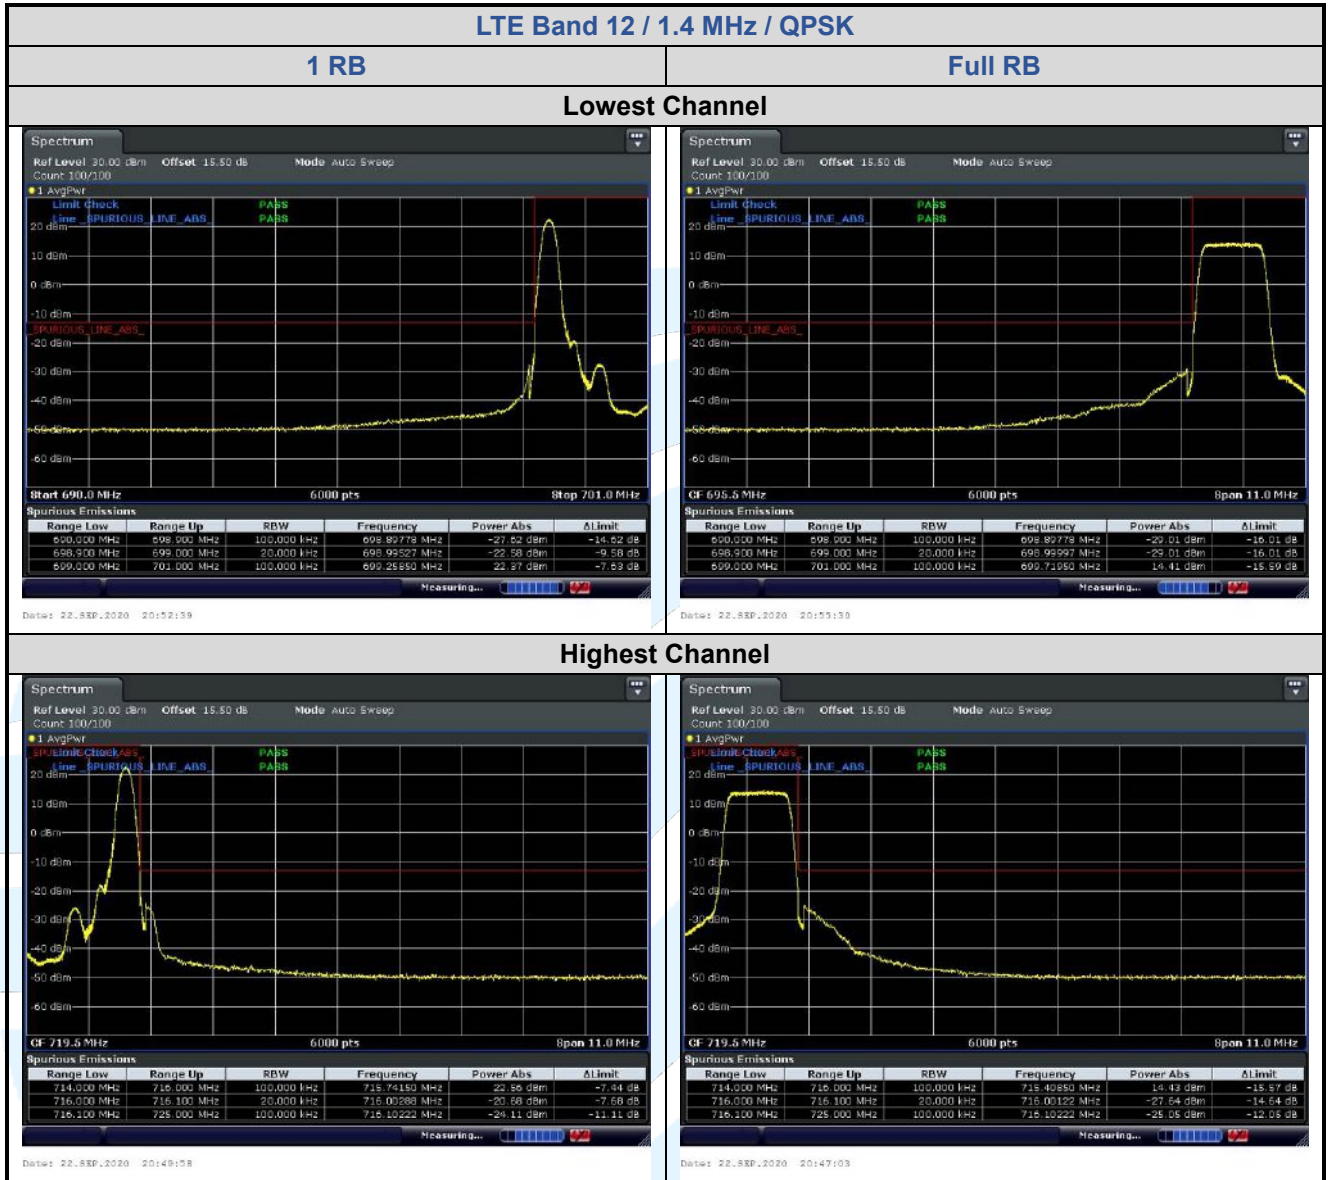

## 5.6.4 LTE Band 12

**Shenzhen UnionTrust Quality and Technology Co., Ltd.**

Address: Unit D/E of 9/F and 16/F, Block A, Building 6, Baoneng science and technology park, Longhua district, Shenzhen, China