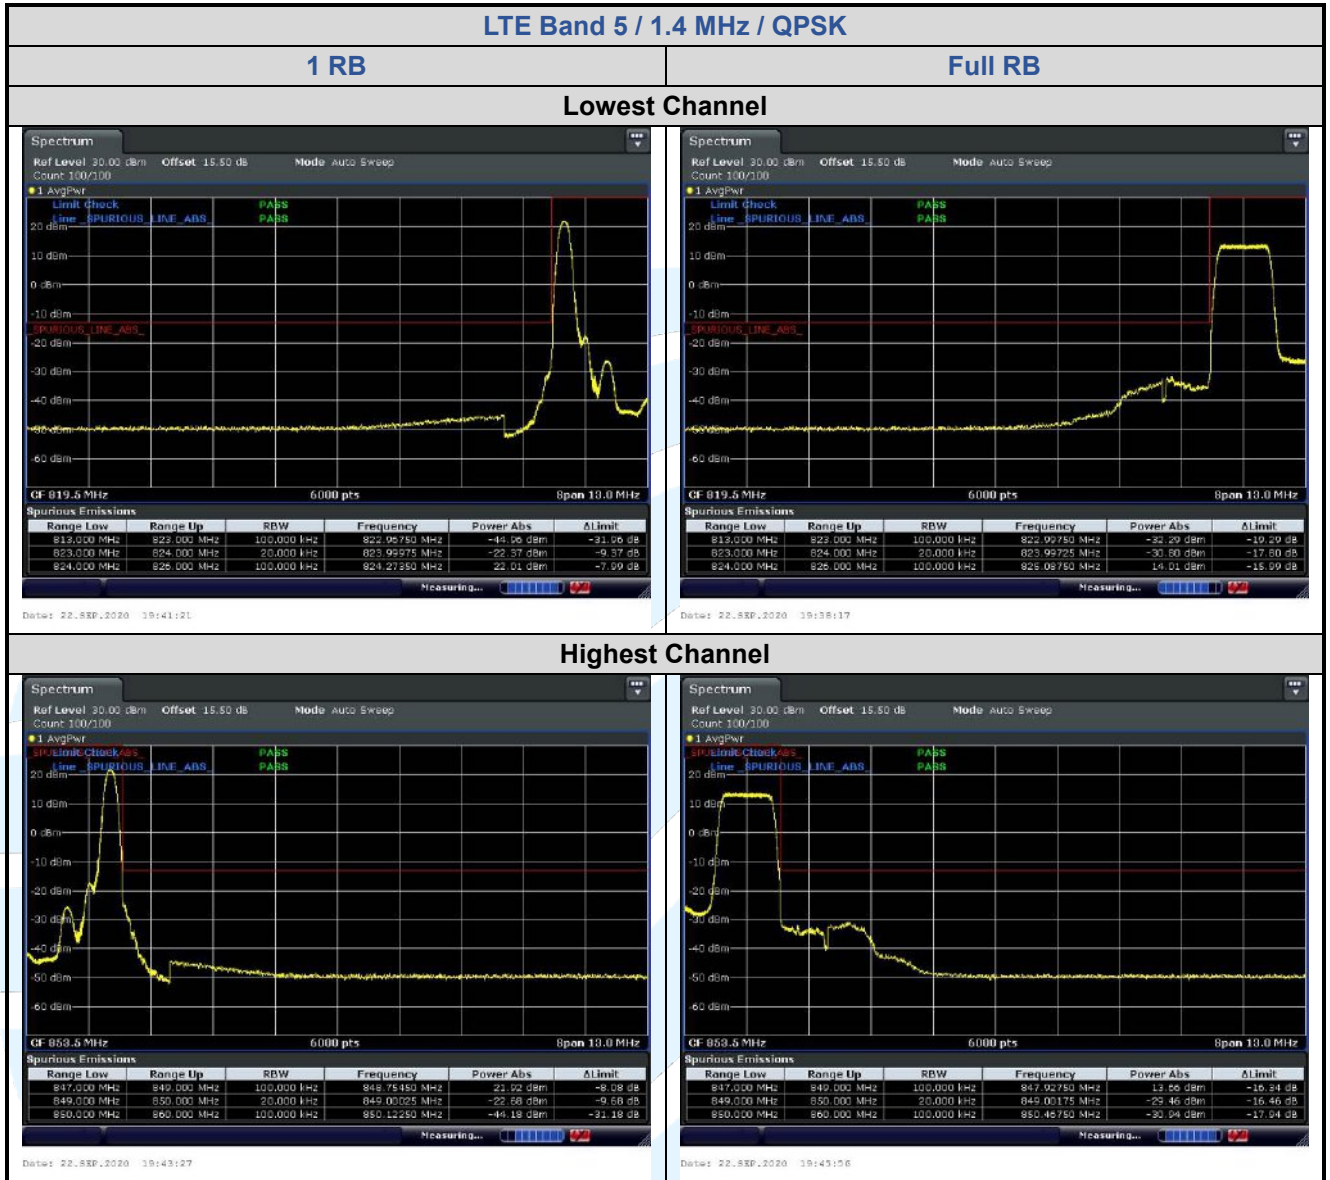

## 5.6.4 LTE Band 12

**Shenzhen UnionTrust Quality and Technology Co., Ltd.**

Address: Unit D/E of 9/F and 16/F, Block A, Building 6, Baoneng science and technology park, Longhua district, Shenzhen, China