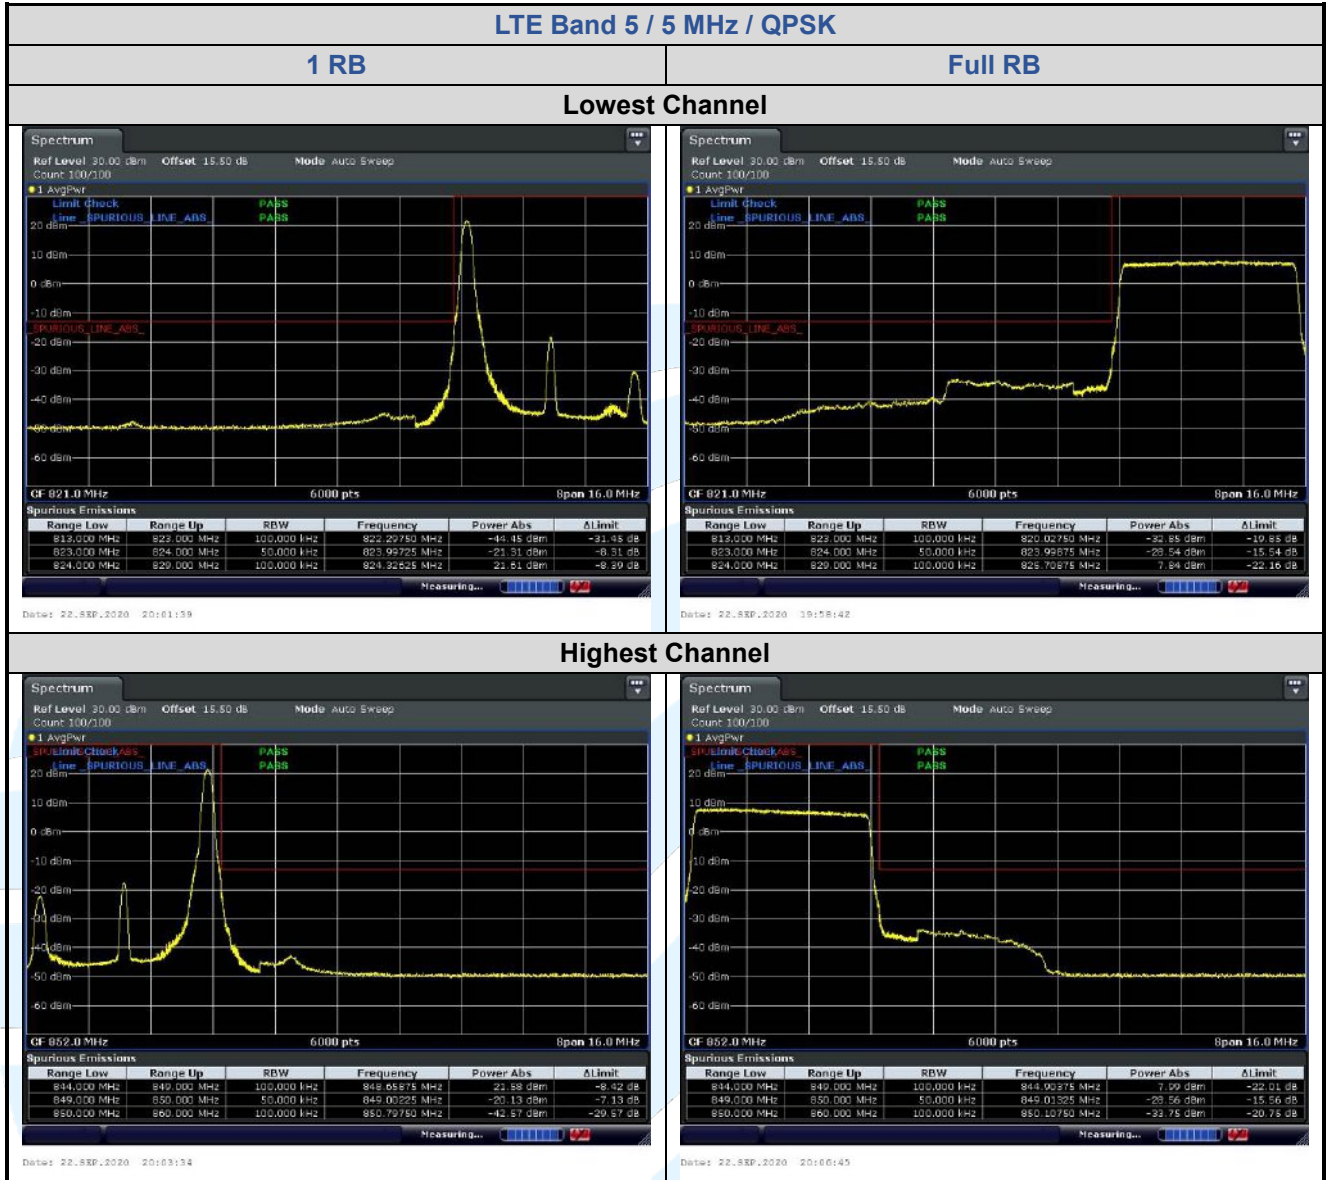

## 5.6.4 LTE Band 12

**Shenzhen UnionTrust Quality and Technology Co., Ltd.**

Address: Unit D/E of 9/F and 16/F, Block A, Building 6, Baoneng science and technology park, Longhua district, Shenzhen, China