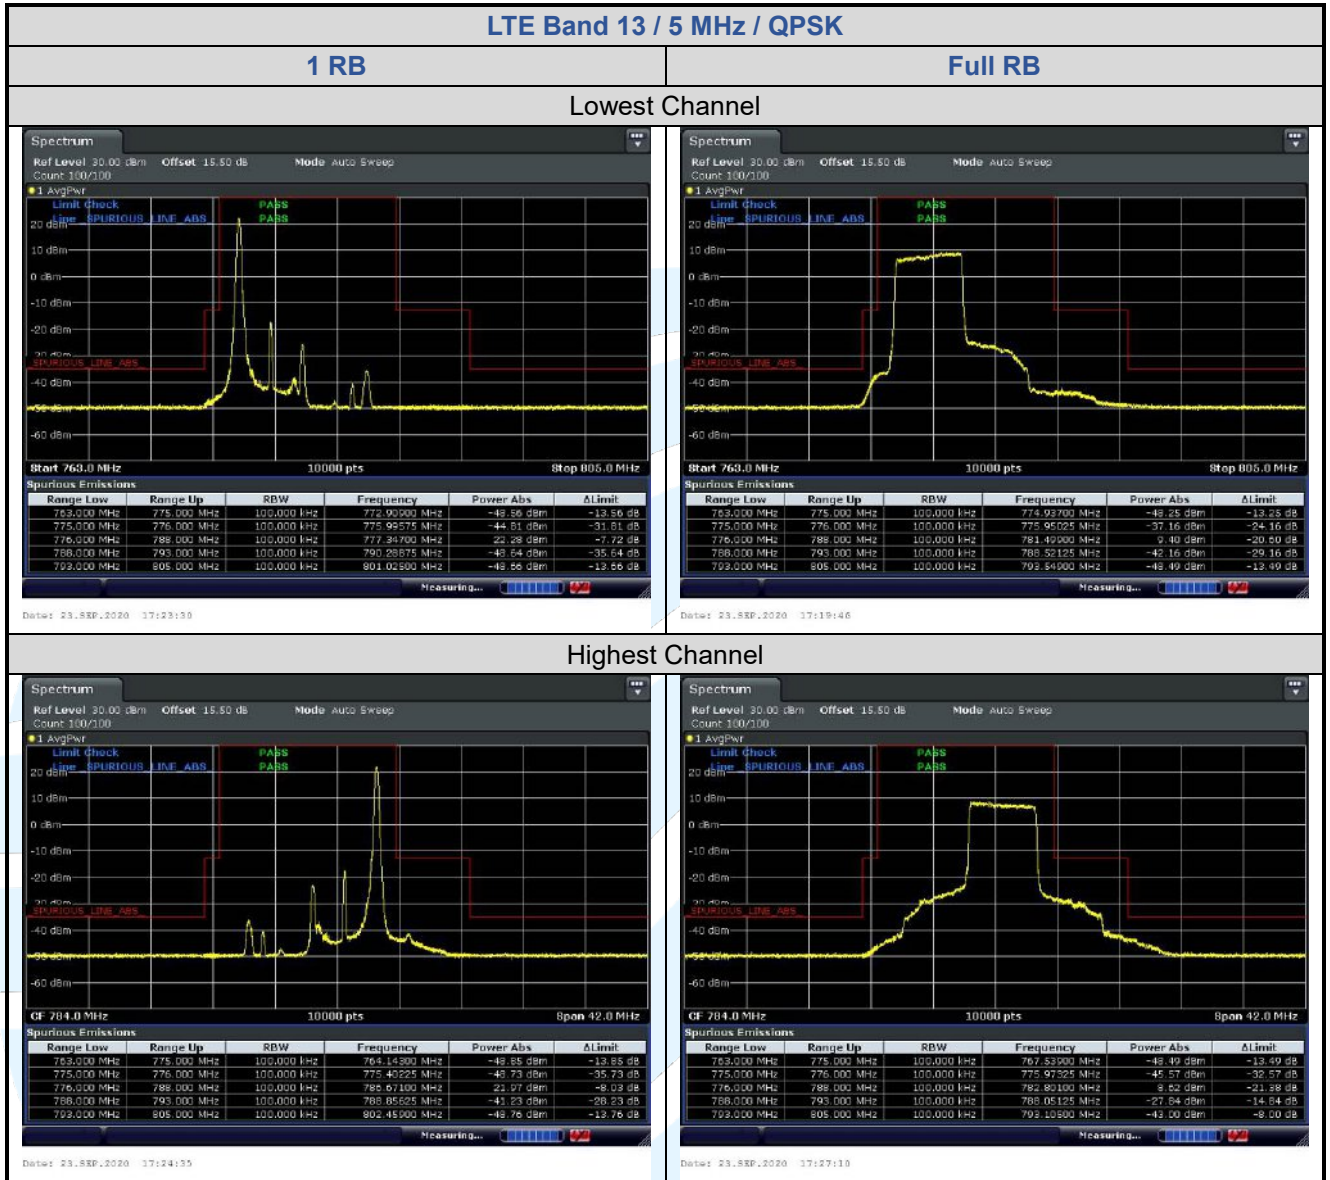

## 5.6.5 LTE Band 13

**Shenzhen UnionTrust Quality and Technology Co., Ltd.**

Address: Unit D/E of 9/F and 16/F, Block A, Building 6, Baoneng science and technology park, Longhua district, Shenzhen, China