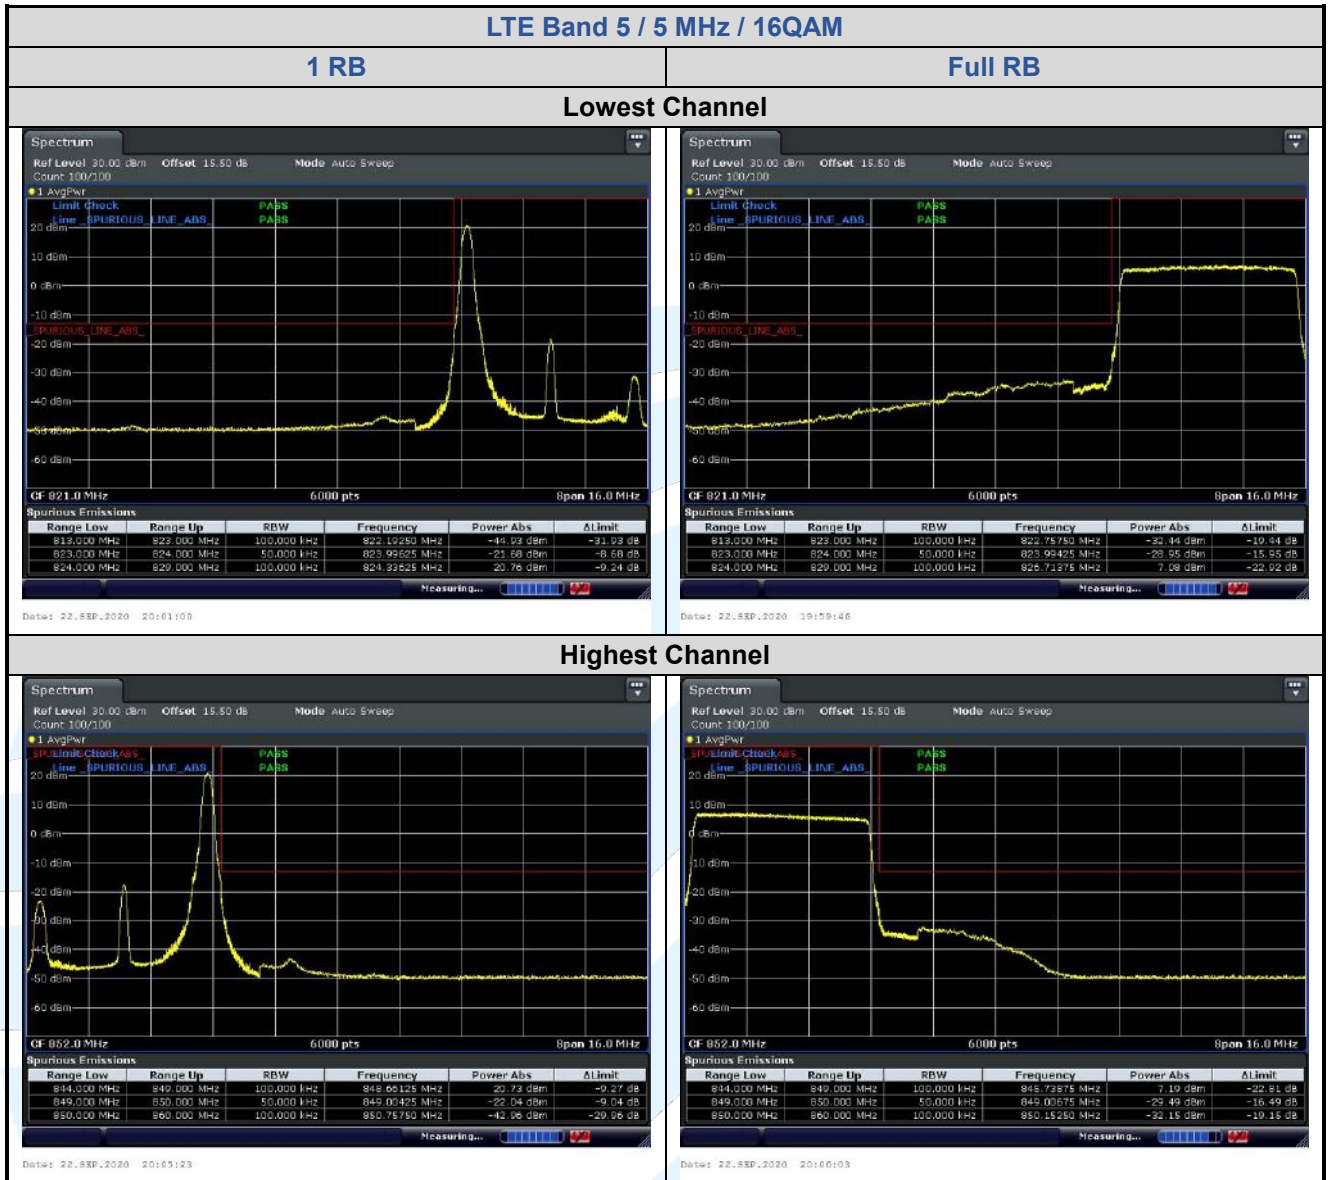

## 5.6.4 LTE Band 12

**Shenzhen UnionTrust Quality and Technology Co., Ltd.**

Address: Unit D/E of 9/F and 16/F, Block A, Building 6, Baoneng science and technology park, Longhua district, Shenzhen, China