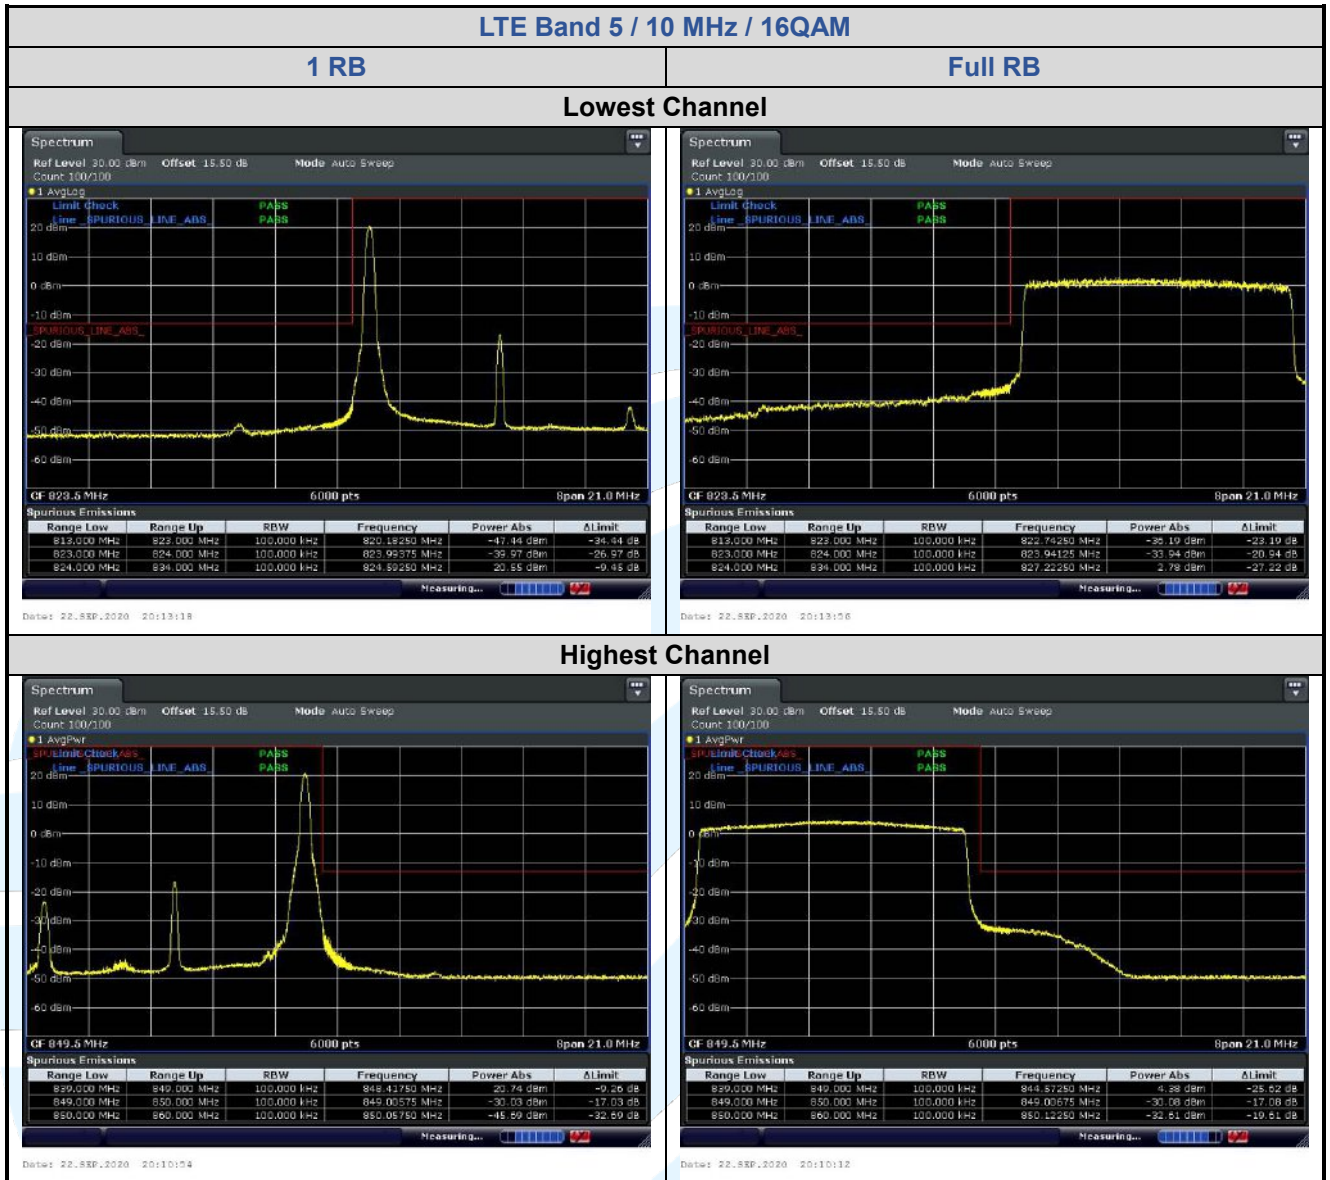

## 5.6.4 LTE Band 12

**Shenzhen UnionTrust Quality and Technology Co., Ltd.**

Address: Unit D/E of 9/F and 16/F, Block A, Building 6, Baoneng science and technology park, Longhua district, Shenzhen, China