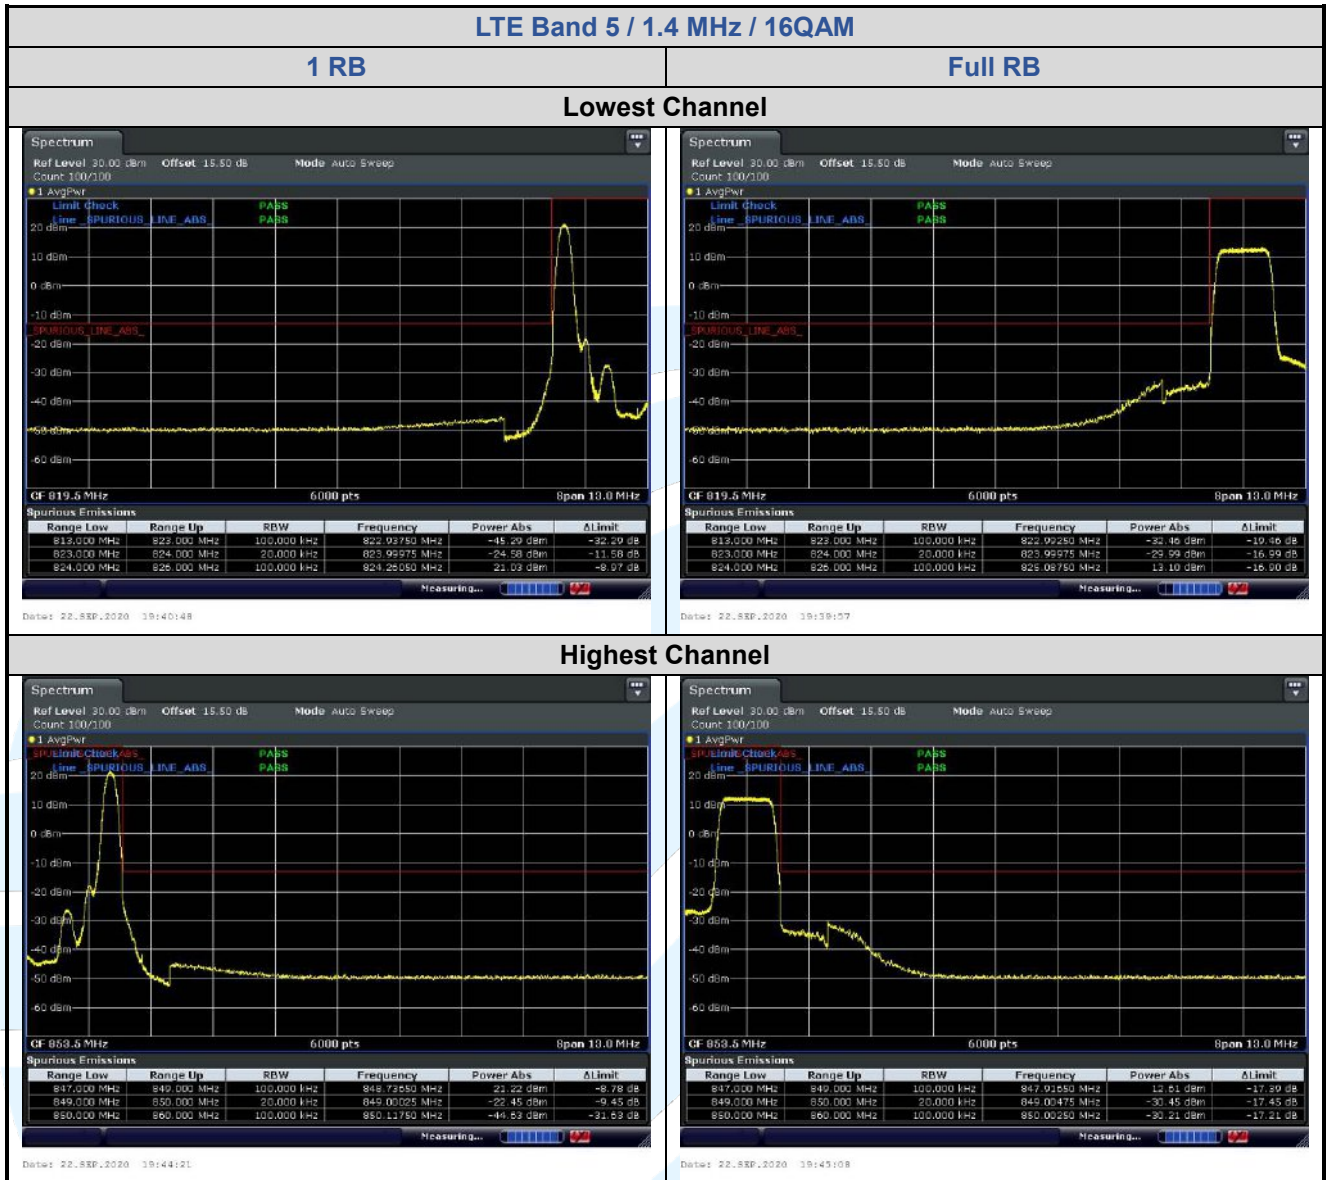

## 5.6.4 LTE Band 12

**Shenzhen UnionTrust Quality and Technology Co., Ltd.**

Address: Unit D/E of 9/F and 16/F, Block A, Building 6, Baoneng science and technology park, Longhua district, Shenzhen, China