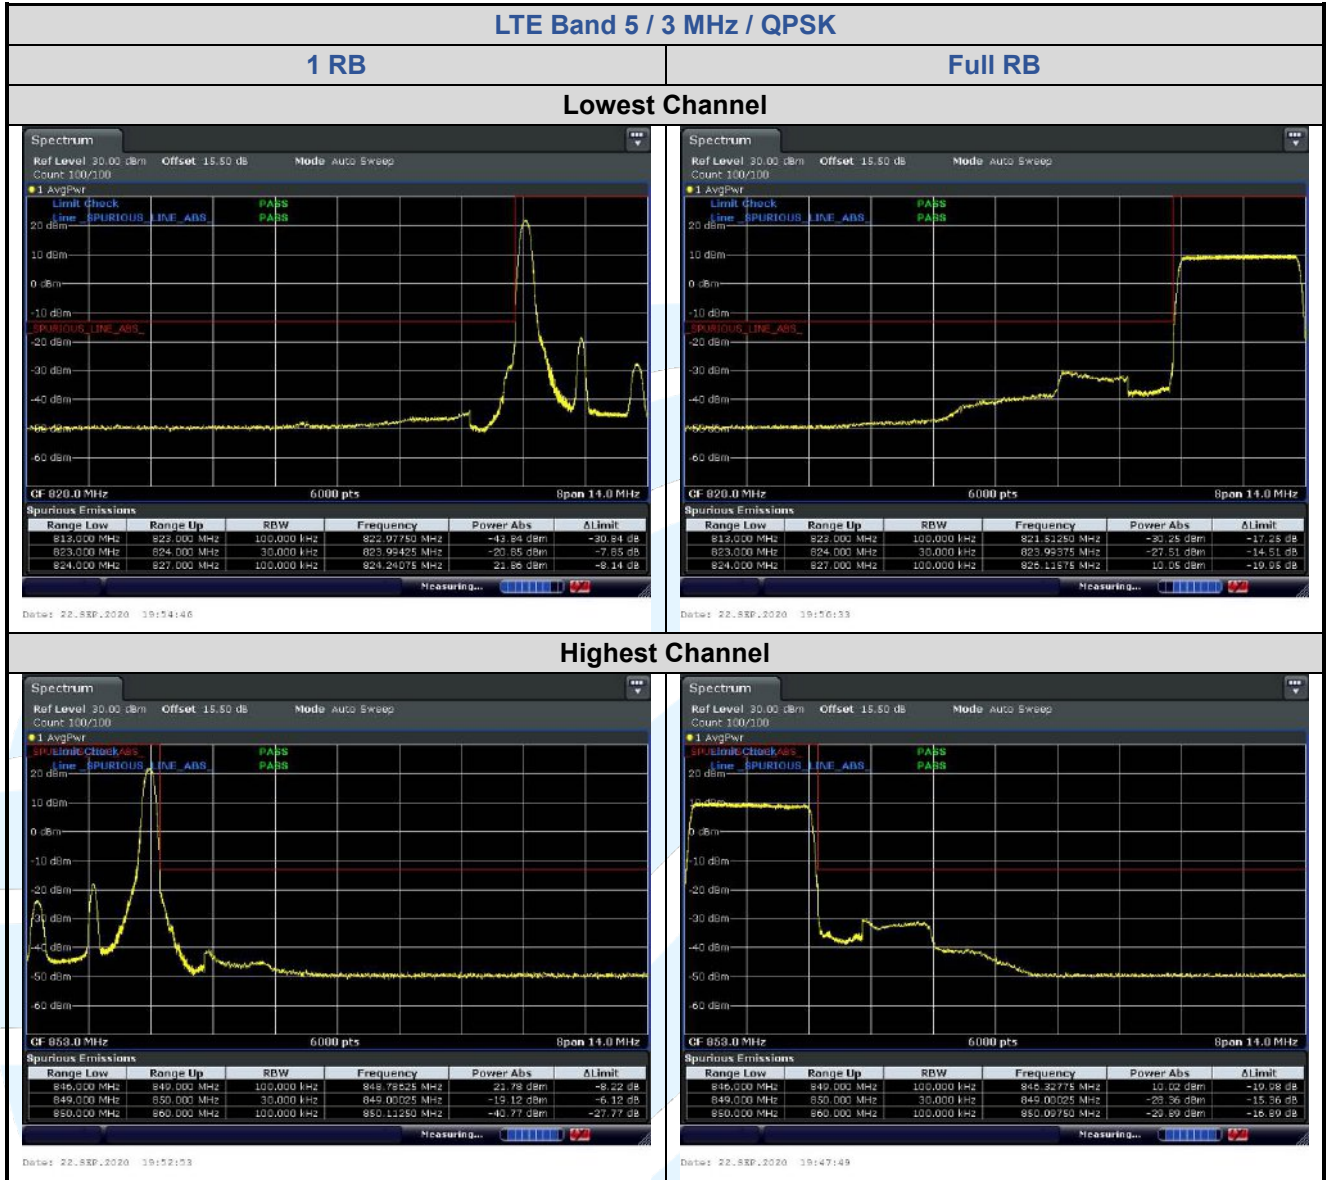

## 5.6.4 LTE Band 12

**Shenzhen UnionTrust Quality and Technology Co., Ltd.**

Address: Unit D/E of 9/F and 16/F, Block A, Building 6, Baoneng science and technology park, Longhua district, Shenzhen, China