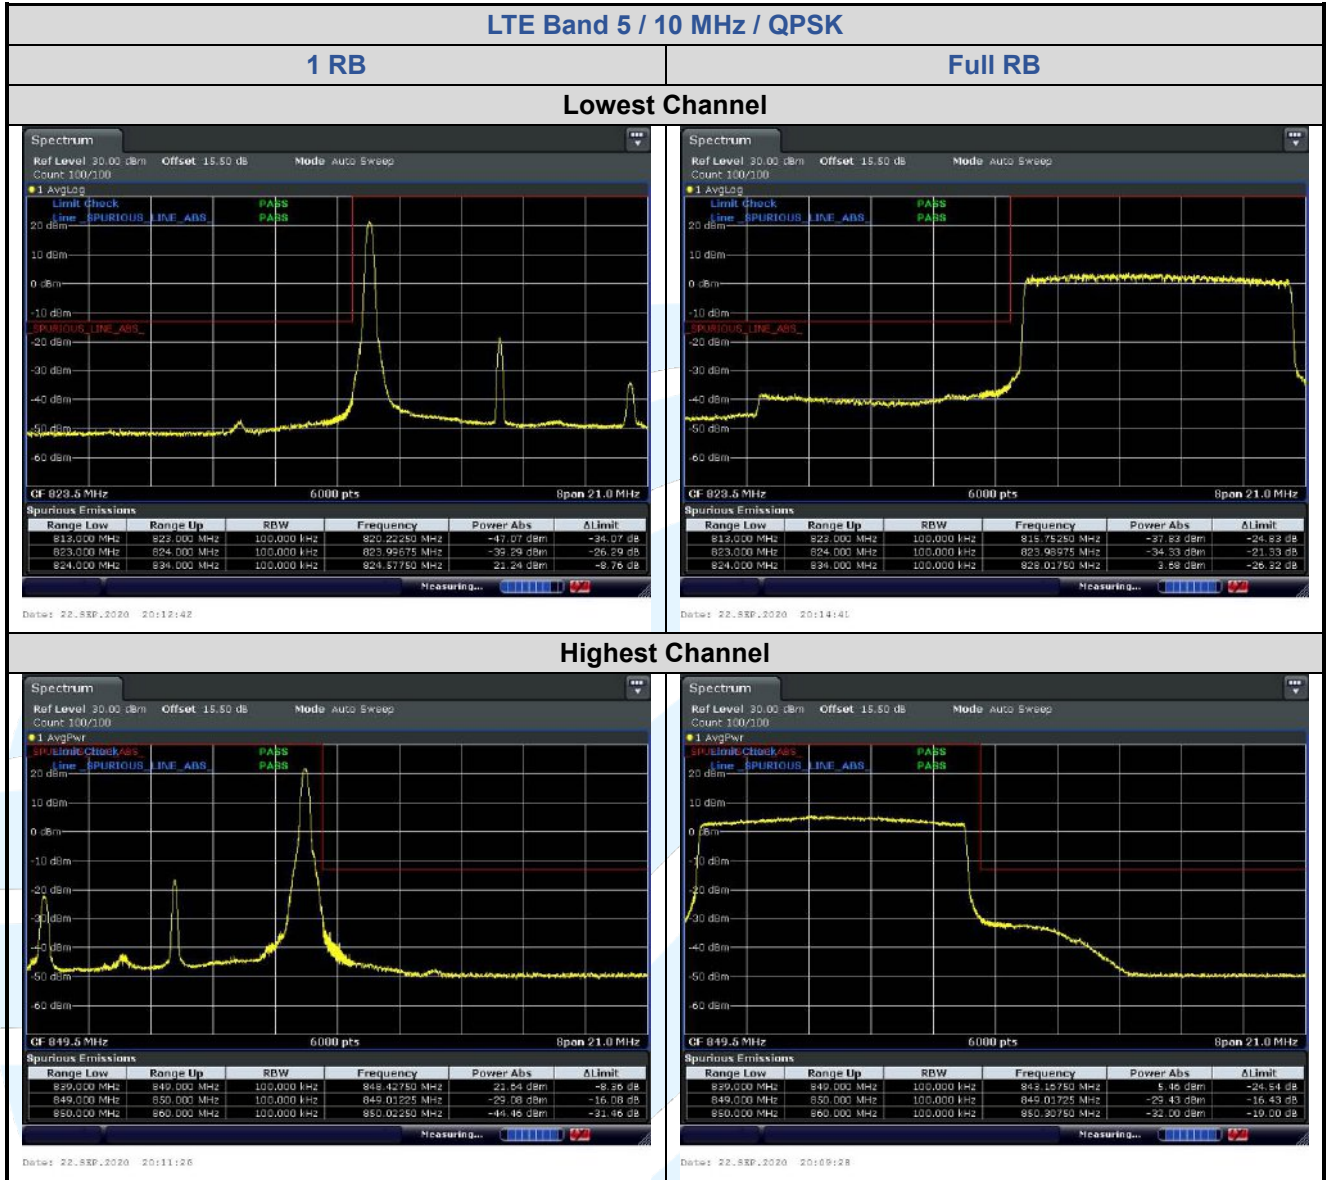

## 5.6.4 LTE Band 12

**Shenzhen UnionTrust Quality and Technology Co., Ltd.**

Address: Unit D/E of 9/F and 16/F, Block A, Building 6, Baoneng science and technology park, Longhua district, Shenzhen, China