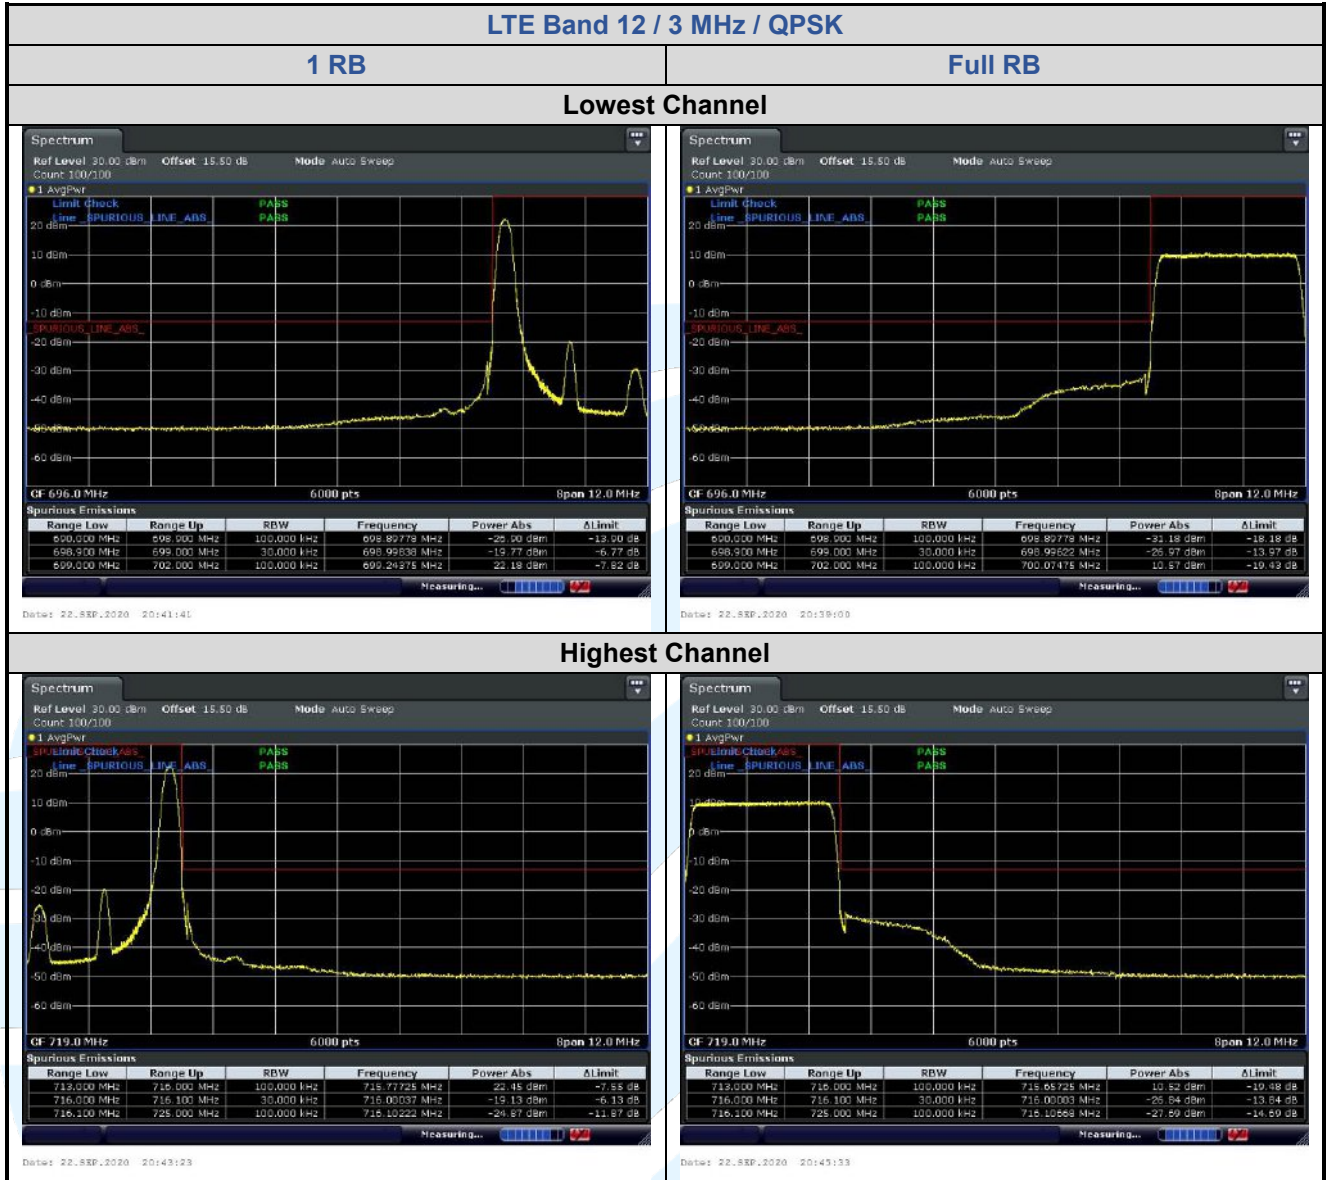

## 5.6.4 LTE Band 12

**Shenzhen UnionTrust Quality and Technology Co., Ltd.**

Address: Unit D/E of 9/F and 16/F, Block A, Building 6, Baoneng science and technology park, Longhua district, Shenzhen, China