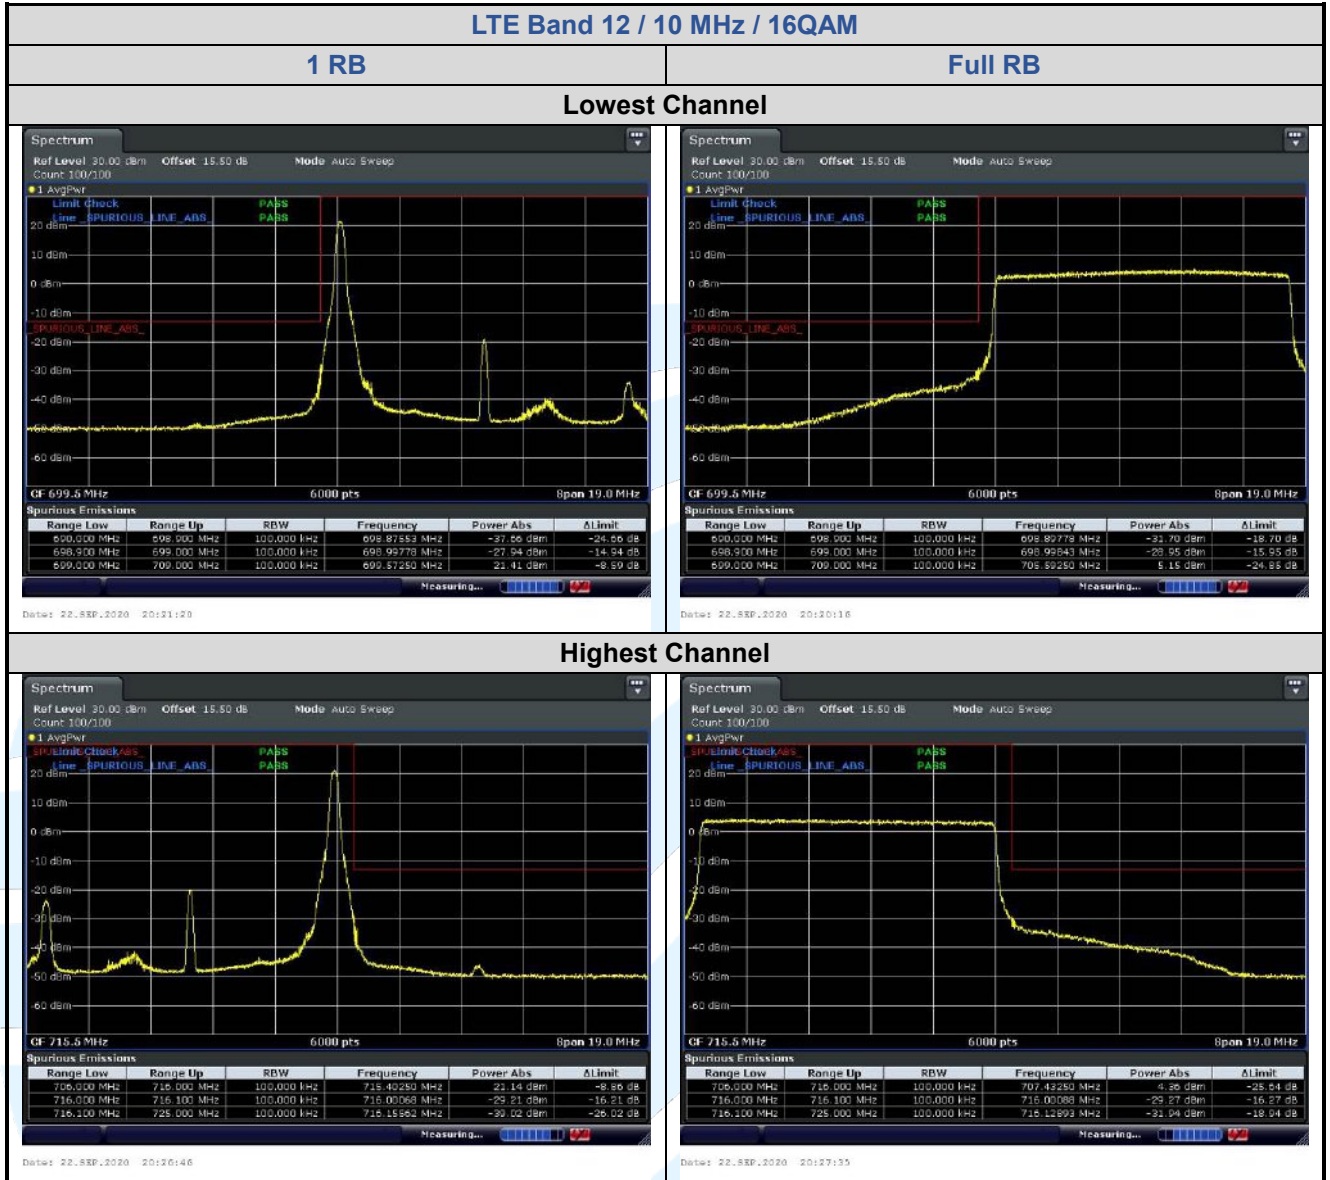

## 5.6.5 LTE Band 13

**Shenzhen UnionTrust Quality and Technology Co., Ltd.**

Address: Unit D/E of 9/F and 16/F, Block A, Building 6, Baoneng science and technology park, Longhua district, Shenzhen, China