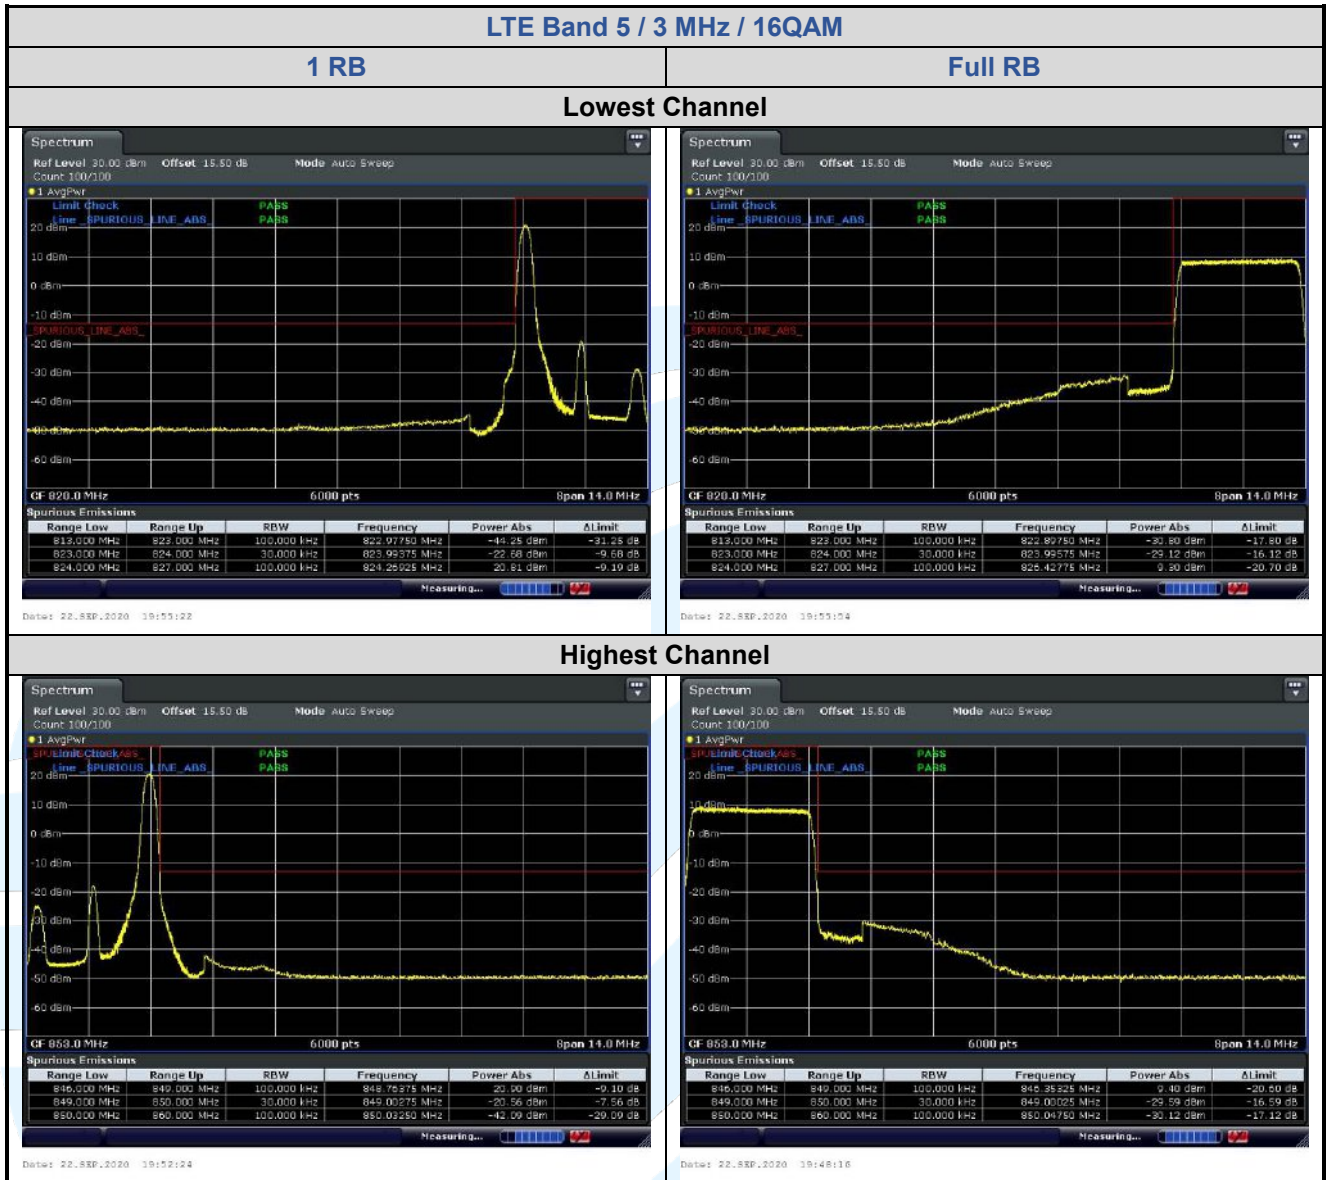

## 5.6.4 LTE Band 12

**Shenzhen UnionTrust Quality and Technology Co., Ltd.**

Address: Unit D/E of 9/F and 16/F, Block A, Building 6, Baoneng science and technology park, Longhua district, Shenzhen, China