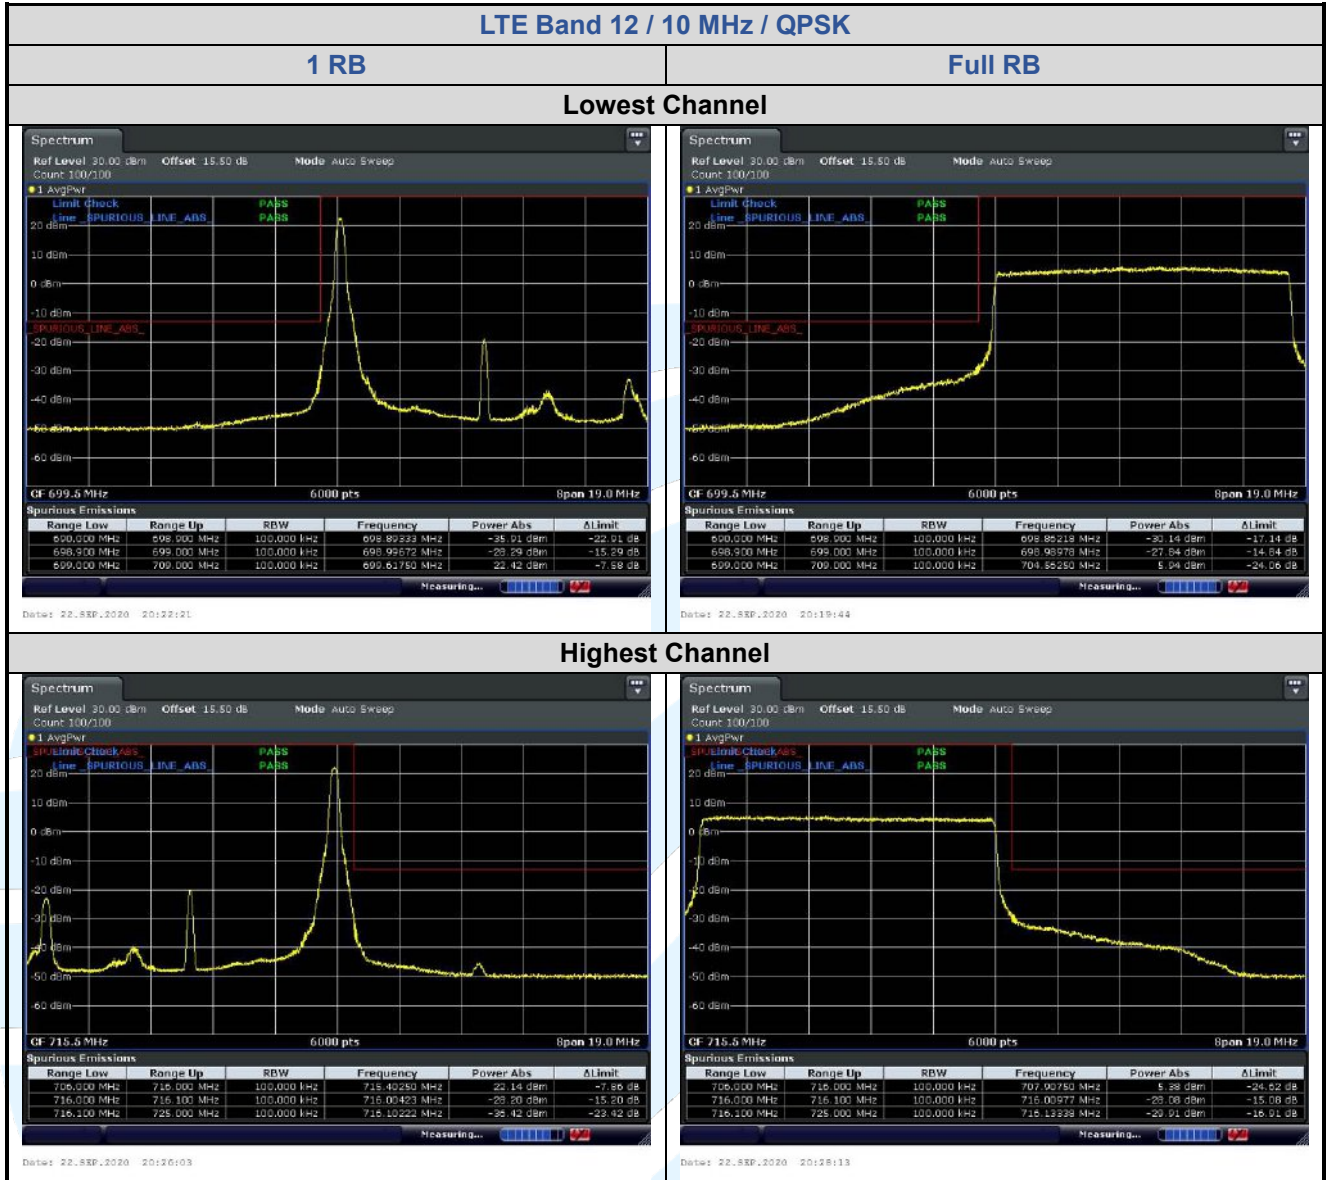

## 5.6.4 LTE Band 12

**Shenzhen UnionTrust Quality and Technology Co., Ltd.**

Address: Unit D/E of 9/F and 16/F, Block A, Building 6, Baoneng science and technology park, Longhua district, Shenzhen, China