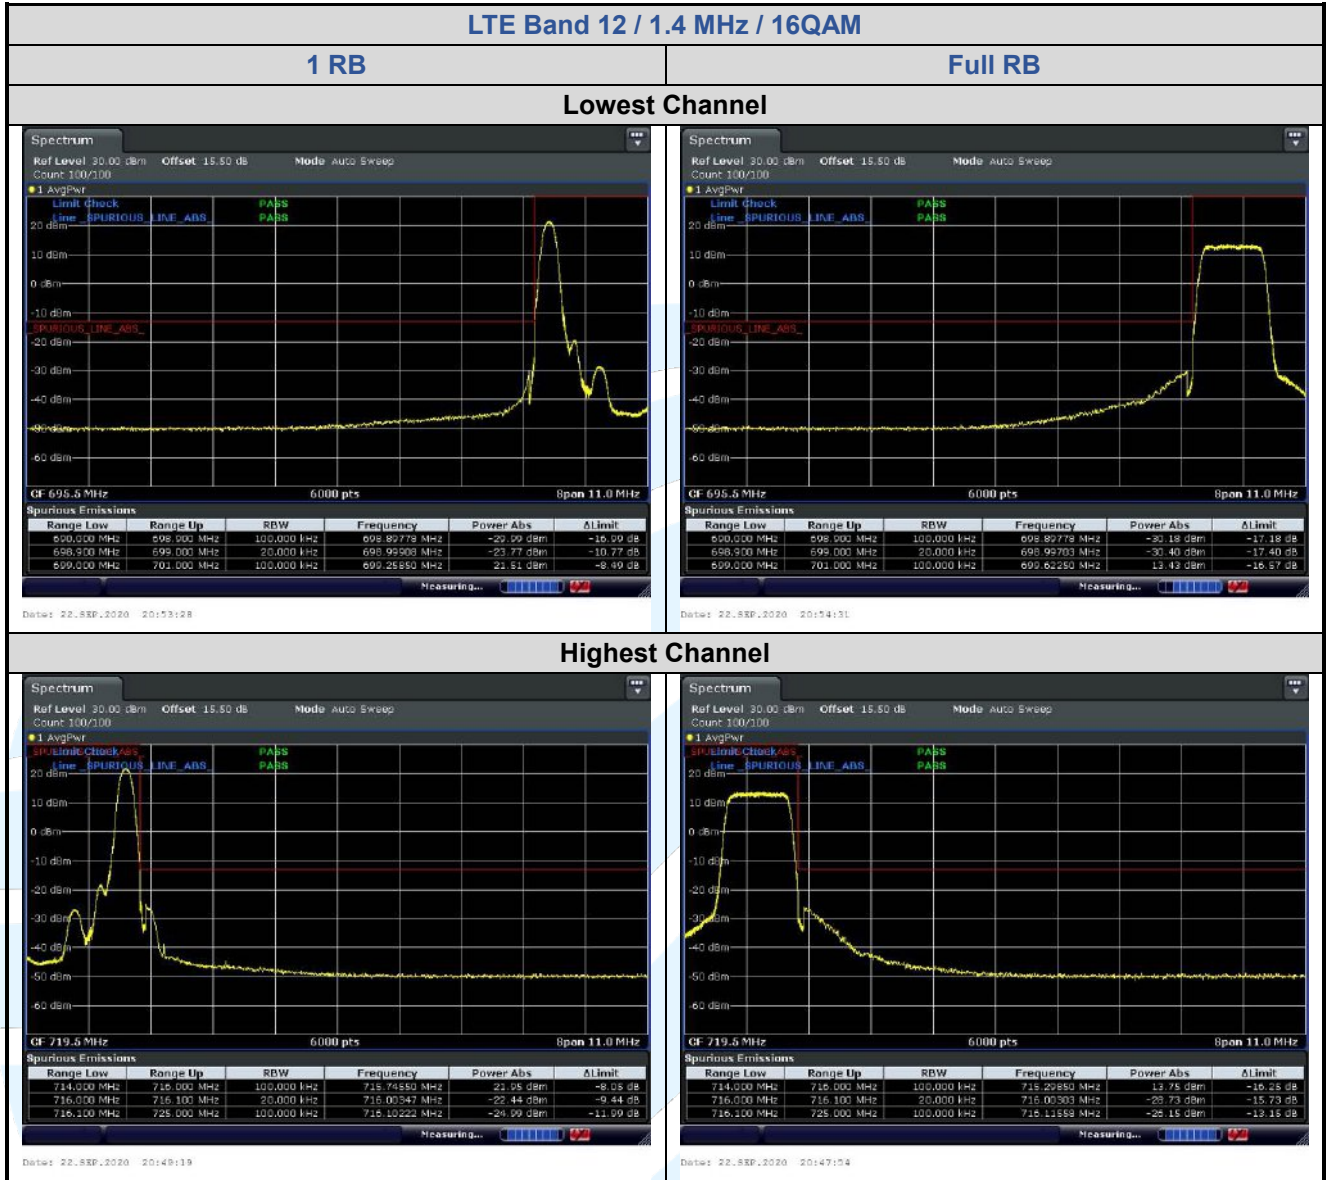

## 5.6.4 LTE Band 12

**Shenzhen UnionTrust Quality and Technology Co., Ltd.**

Address: Unit D/E of 9/F and 16/F, Block A, Building 6, Baoneng science and technology park, Longhua district, Shenzhen, China