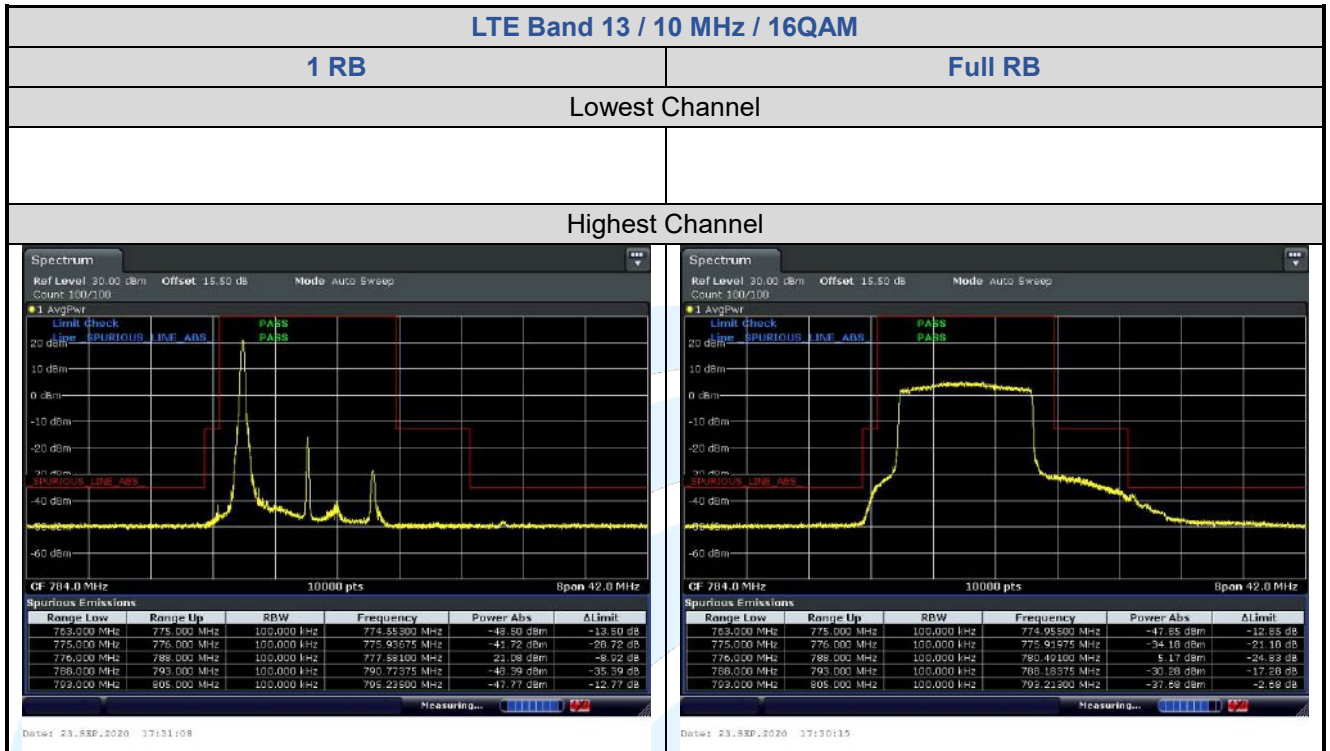

Shenzhen UnionTrust Quality and Technology Co., Ltd.

Address: Unit D/E of 9/F and 16/F, Block A, Building 6, Baoneng science and technology park, Longhua district, Shenzhen, China

Tel: +86-755-28230888

Fax: +86-755-28230886

E-mail: info@uttlab.com

<http://www.uttlab.com>

UTTR-RF-FCC4G-V1.1