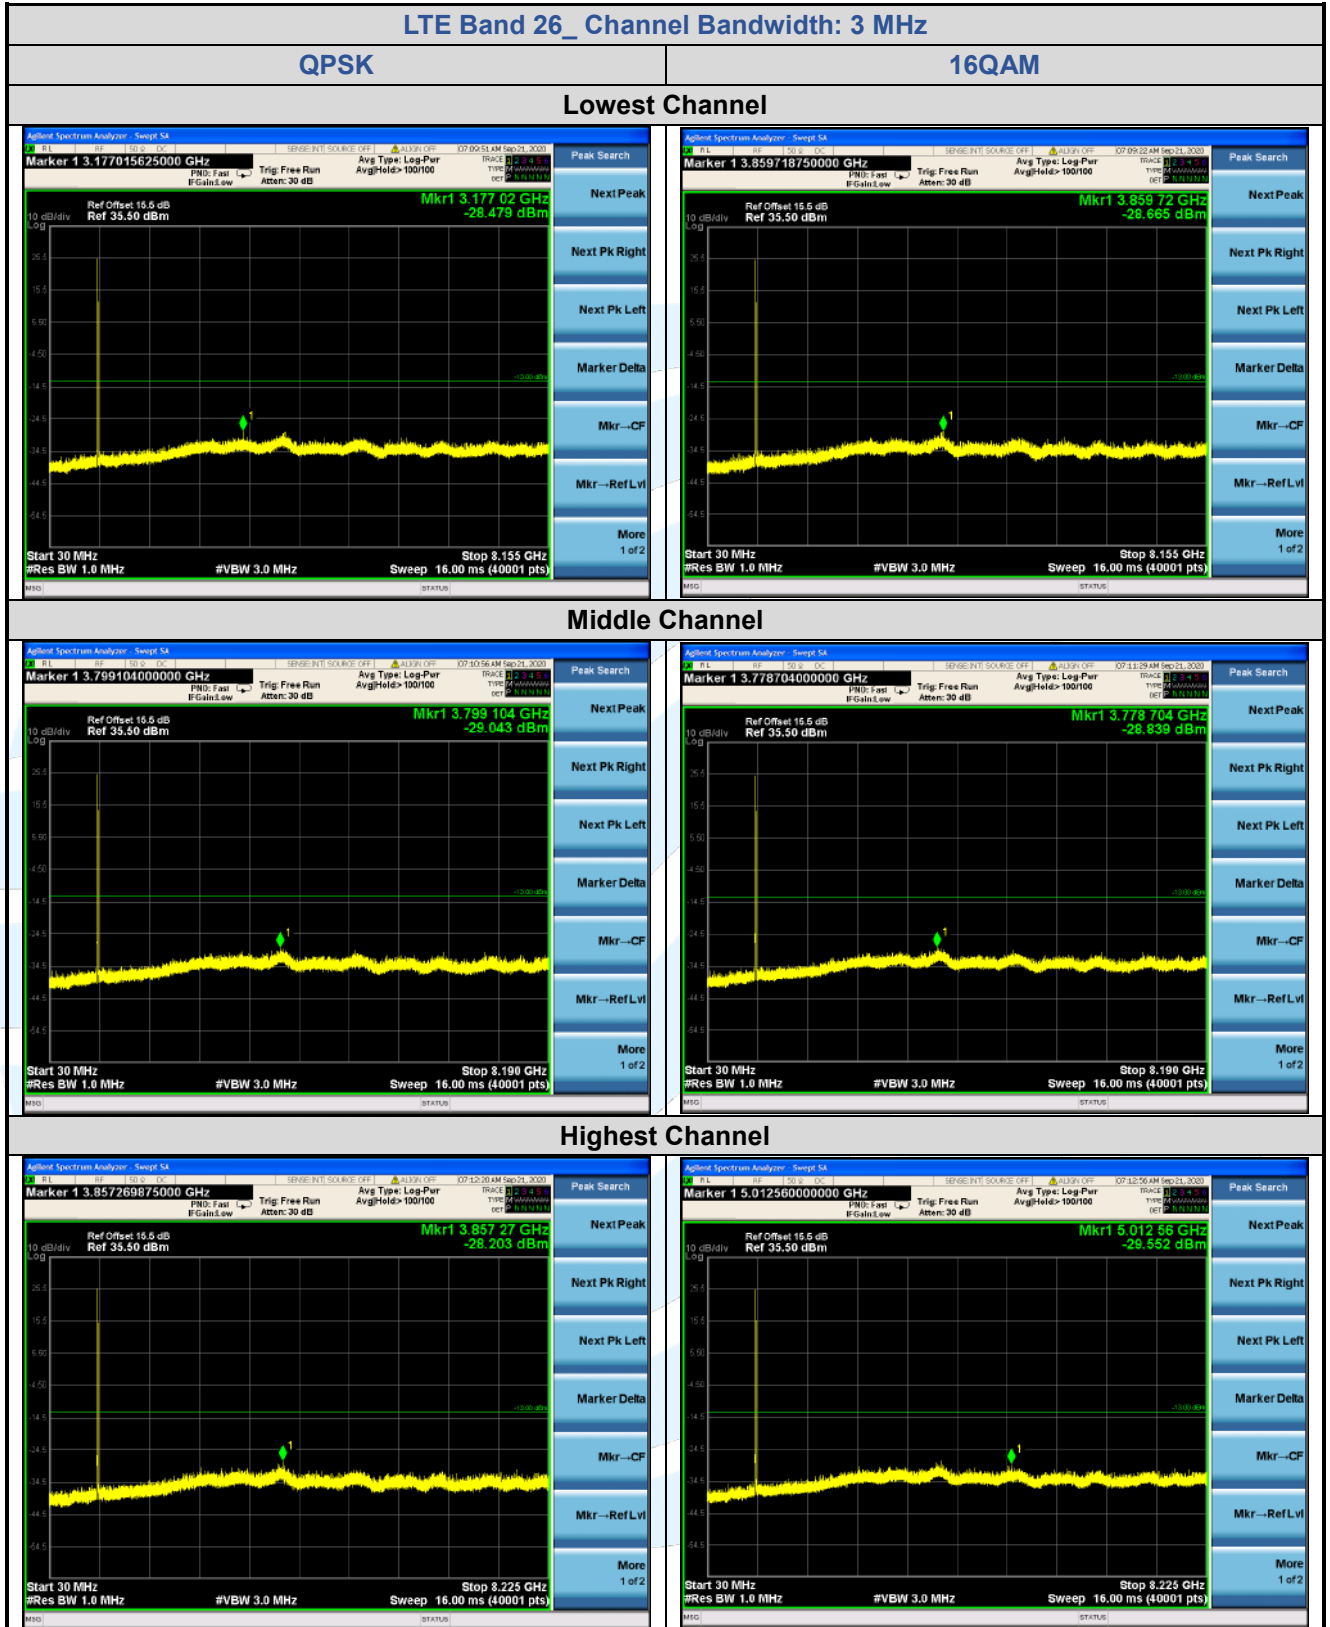

## 5.7.8 LTE Band 26 (Part 90S)

**Shenzhen UnionTrust Quality and Technology Co., Ltd.**

Address: Unit D/E of 9/F and 16/F, Block A, Building 6, Baoneng science and technology park, Longhua district, Shenzhen, China