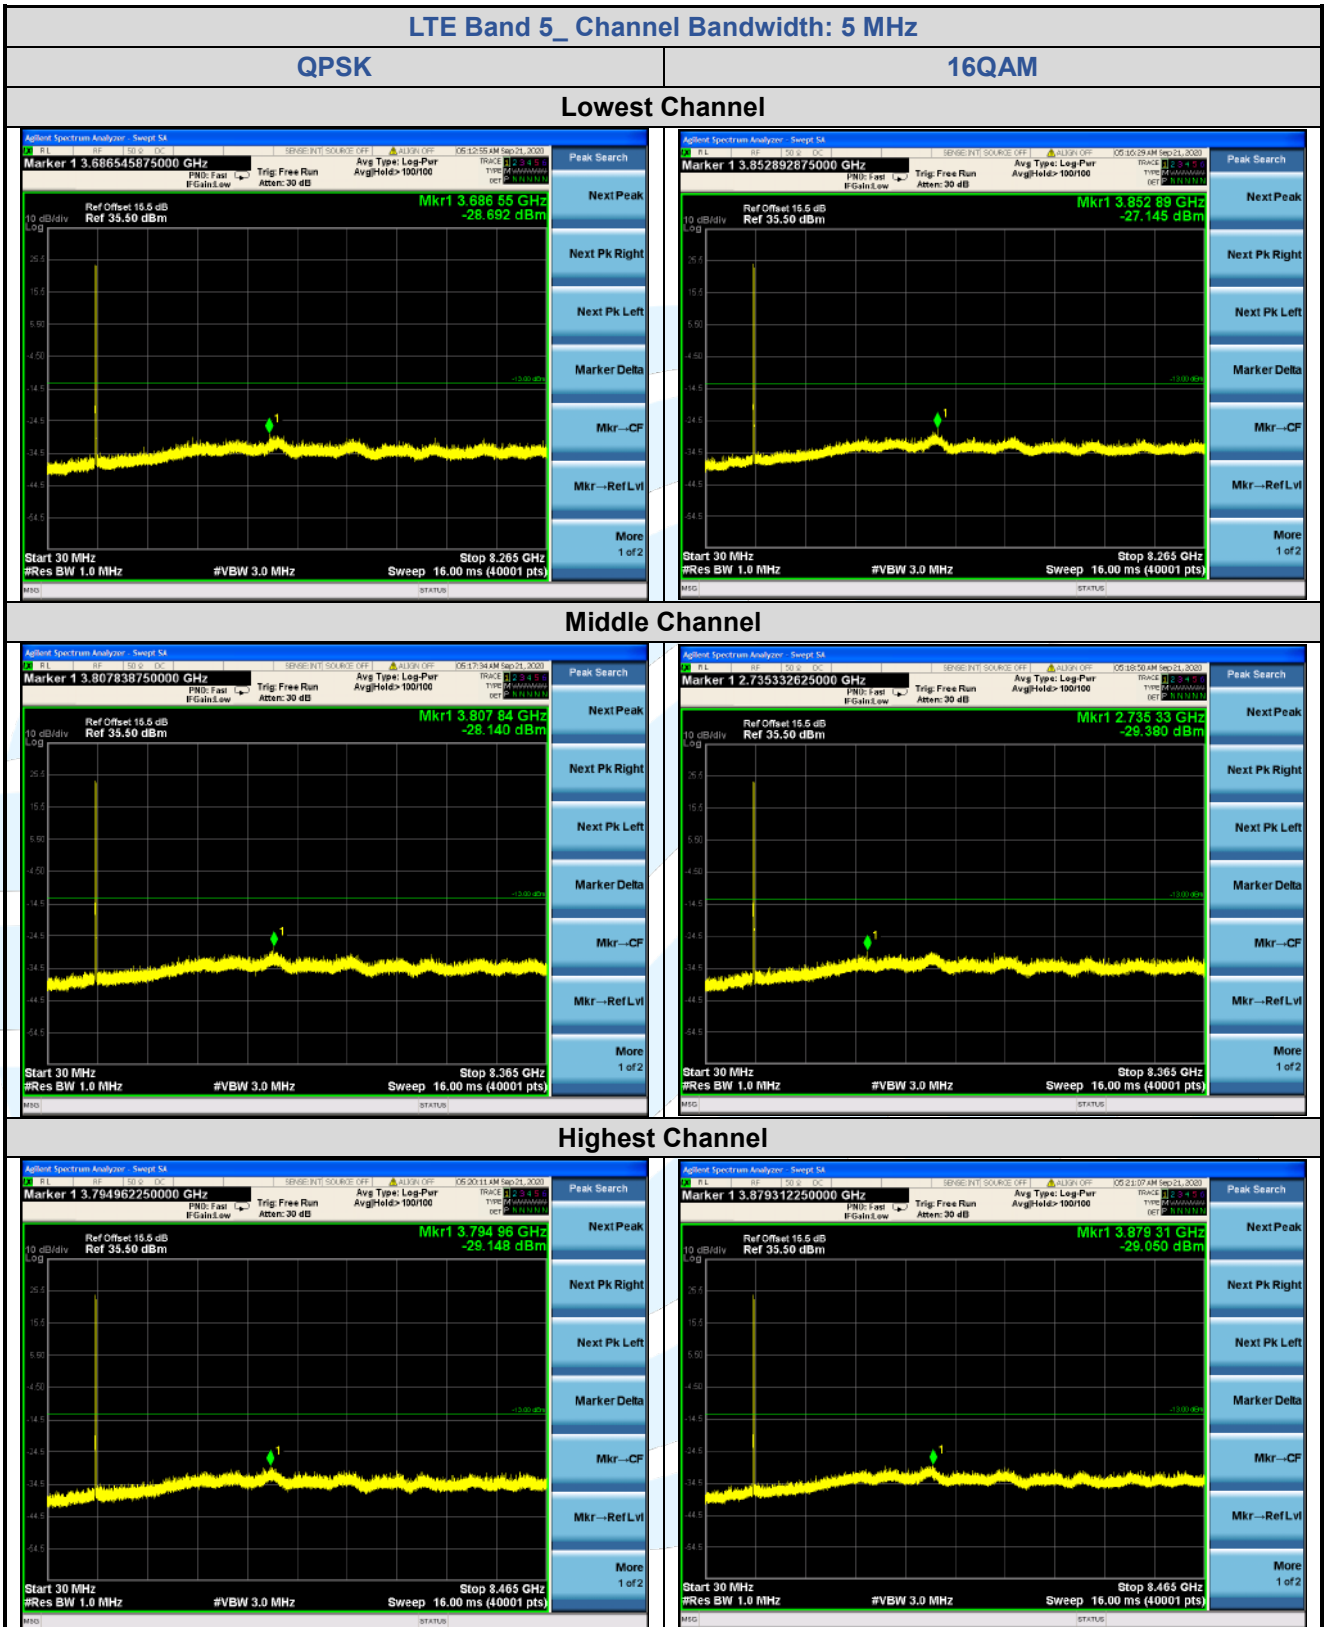

Shenzhen UnionTrust Quality and Technology Co., Ltd.

Address: Unit D/E of 9/F and 16/F, Block A, Building 6, Baoneng science and technology park, Longhua district, Shenzhen, China

Tel: +86-755-28230888

Fax: +86-755-28230886

E-mail: info@uttlab.com

<http://www.uttlab.com>

UTTR-RF-FCC4G-V1.1