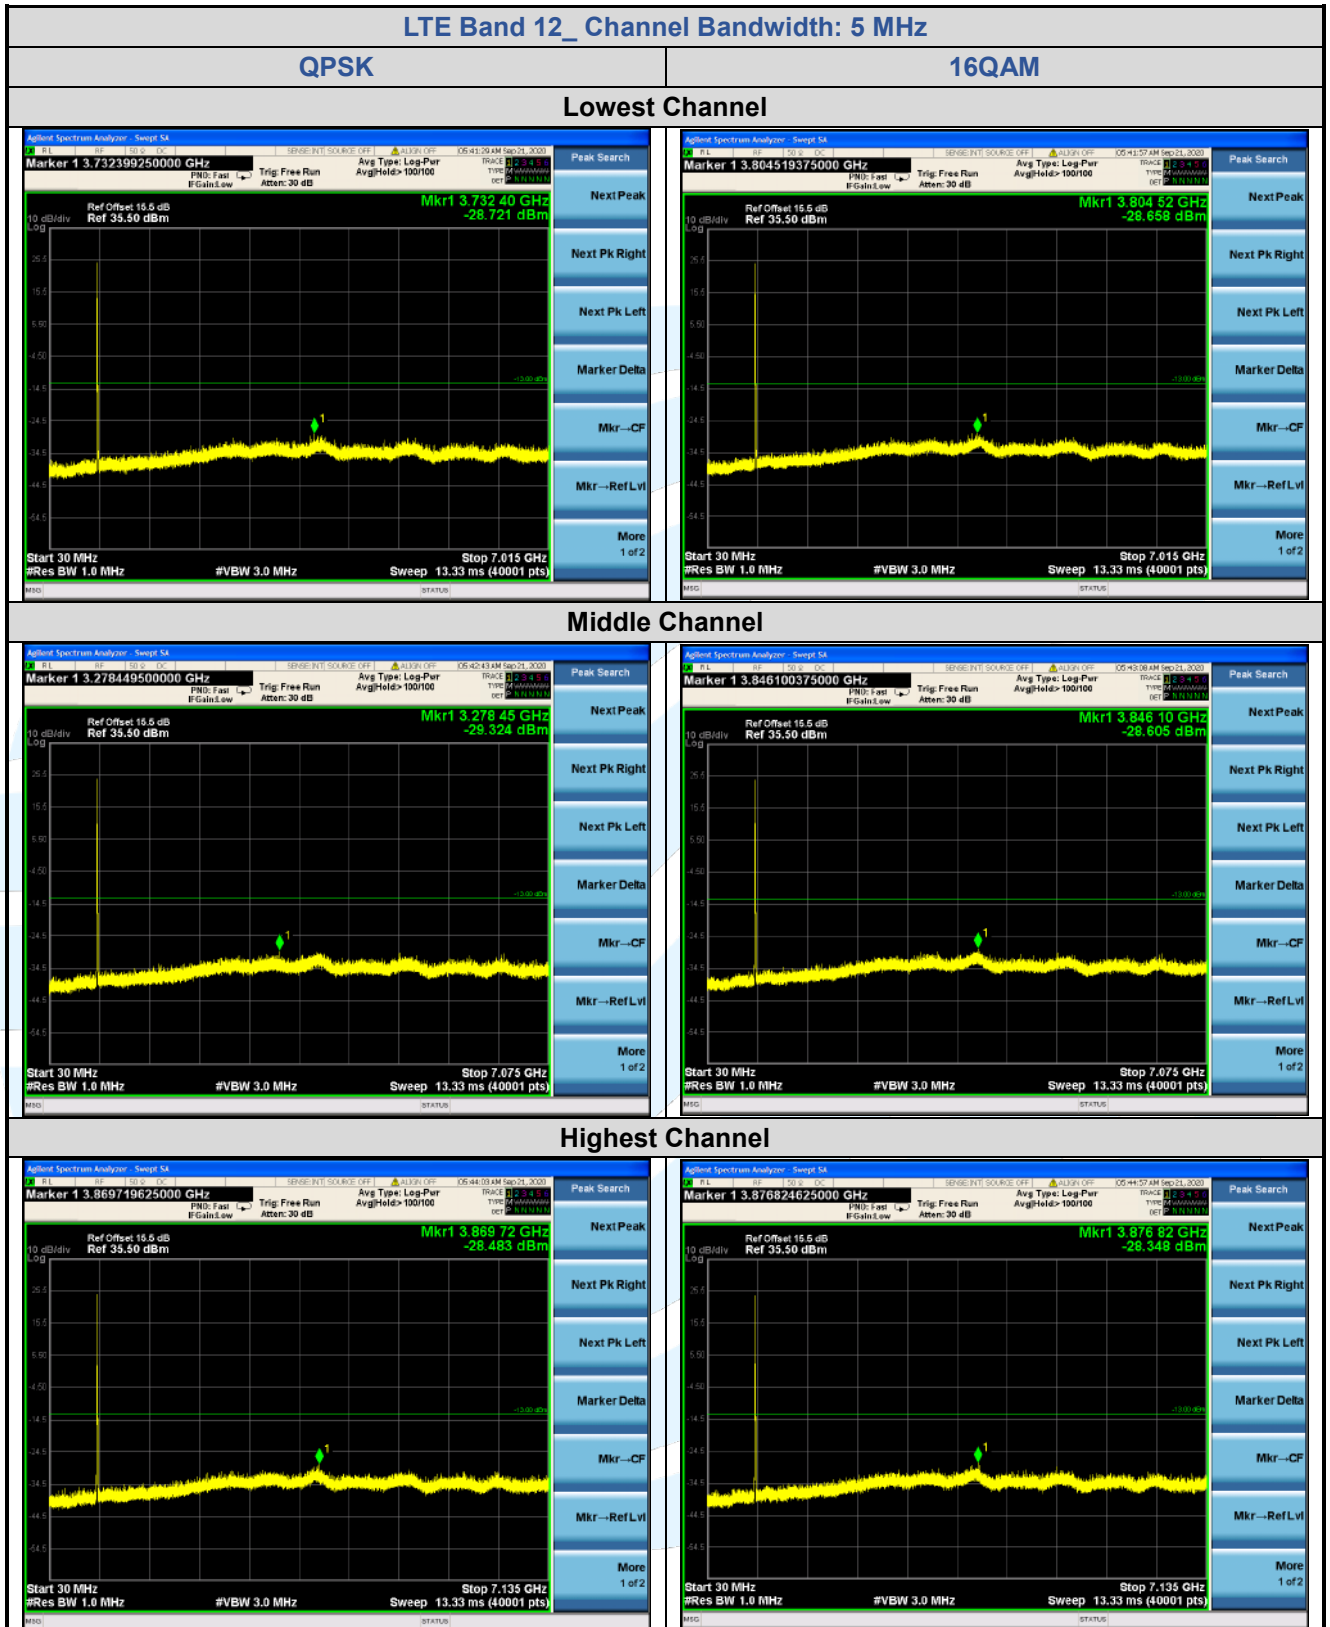

Shenzhen UnionTrust Quality and Technology Co., Ltd.

Address: Unit D/E of 9/F and 16/F, Block A, Building 6, Baoneng science and technology park, Longhua district, Shenzhen, China

Tel: +86-755-28230888

Fax: +86-755-28230886

E-mail: info@uttlab.com

<http://www.uttlab.com>

UTTR-RF-FCC4G-V1.1