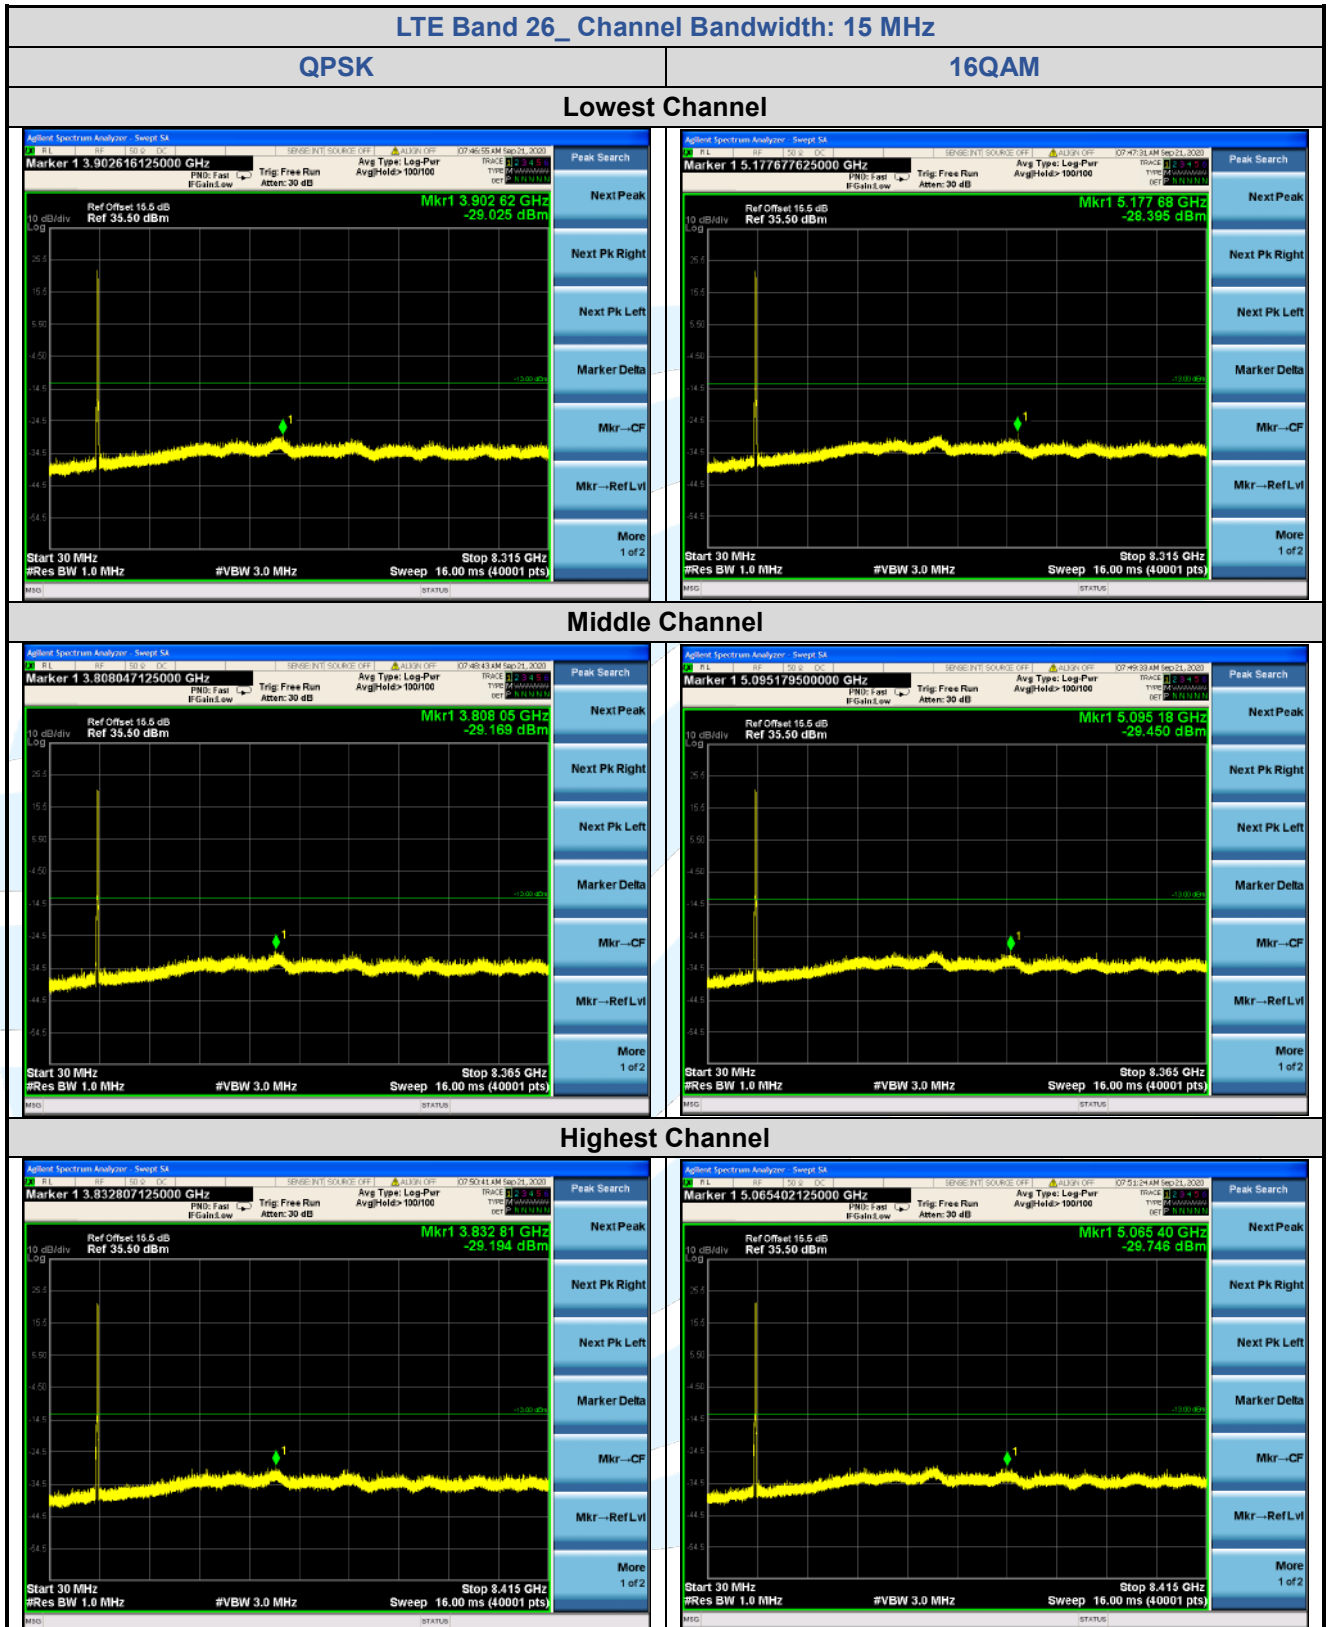

Shenzhen UnionTrust Quality and Technology Co., Ltd.

Address: Unit D/E of 9/F and 16/F, Block A, Building 6, Baoneng science and technology park, Longhua district, Shenzhen, China

Tel: +86-755-28230888

Fax: +86-755-28230886

E-mail: info@uttlab.com

<http://www.uttlab.com>

UTTR-RF-FCC4G-V1.1