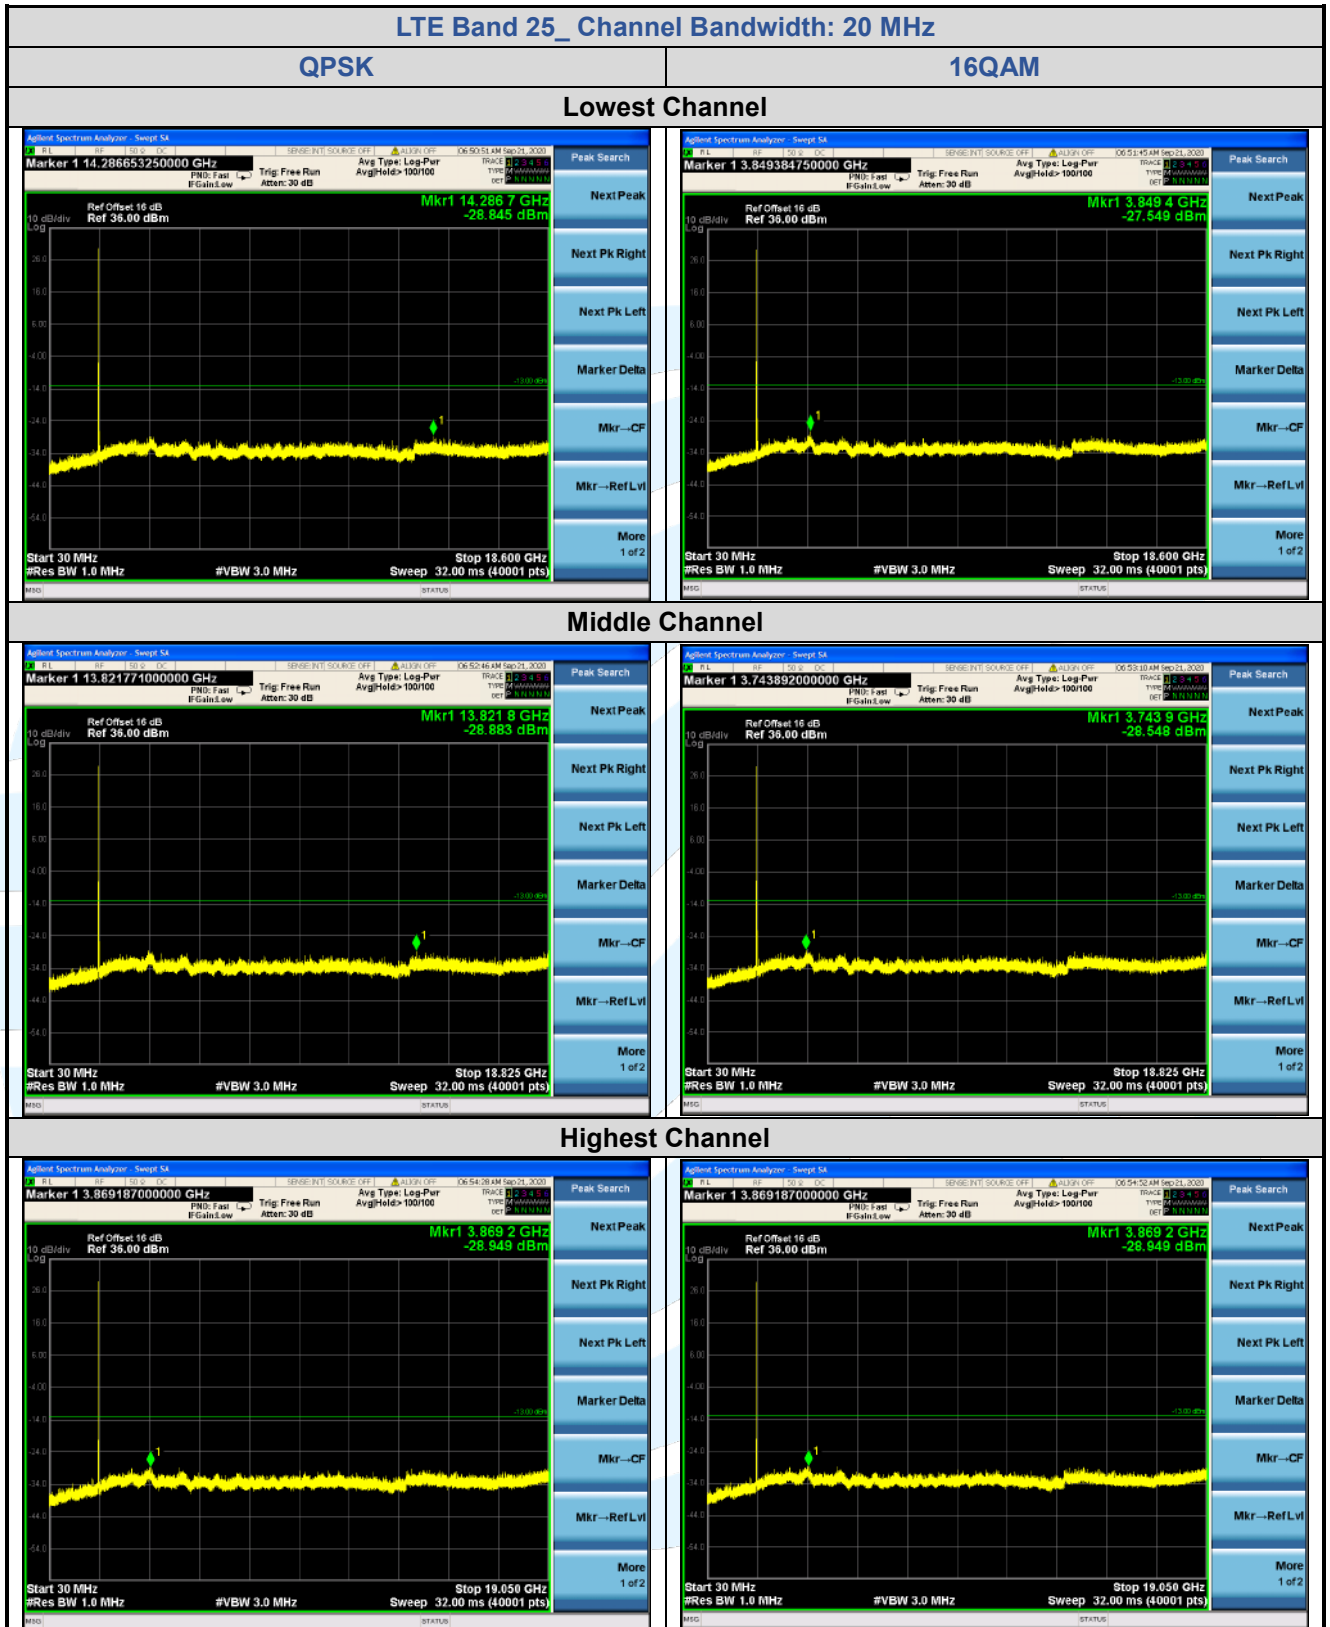

Shenzhen UnionTrust Quality and Technology Co., Ltd.

Address: Unit D/E of 9/F and 16/F, Block A, Building 6, Baoneng science and technology park, Longhua district, Shenzhen, China

Tel: +86-755-28230888

Fax: +86-755-28230886

E-mail: info@uttlab.com

<http://www.uttlab.com>

UTTR-RF-FCC4G-V1.1