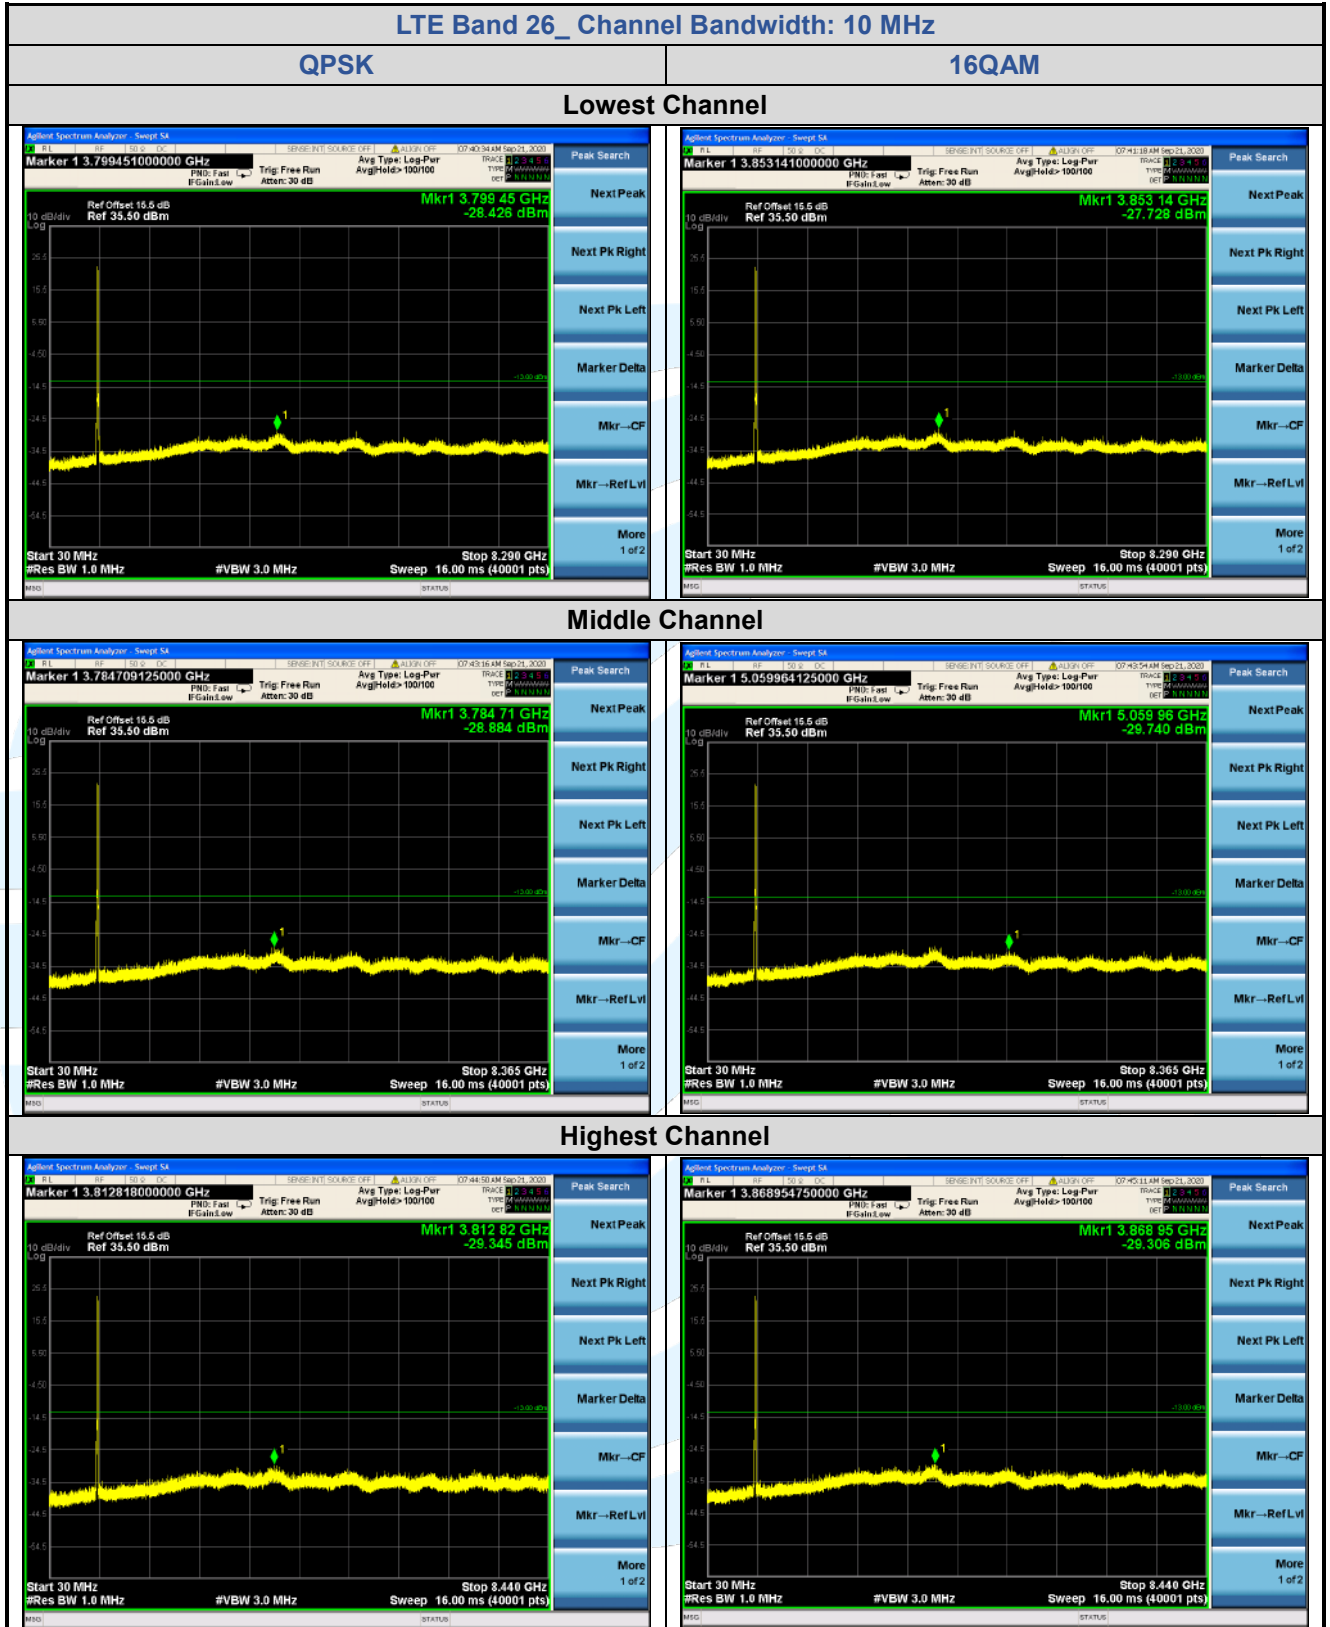

Shenzhen UnionTrust Quality and Technology Co., Ltd.

Address: Unit D/E of 9/F and 16/F, Block A, Building 6, Baoneng science and technology park, Longhua district, Shenzhen, China

Tel: +86-755-28230888

Fax: +86-755-28230886

E-mail: info@uttlab.com

<http://www.uttlab.com>

UTTR-RF-FCC4G-V1.1