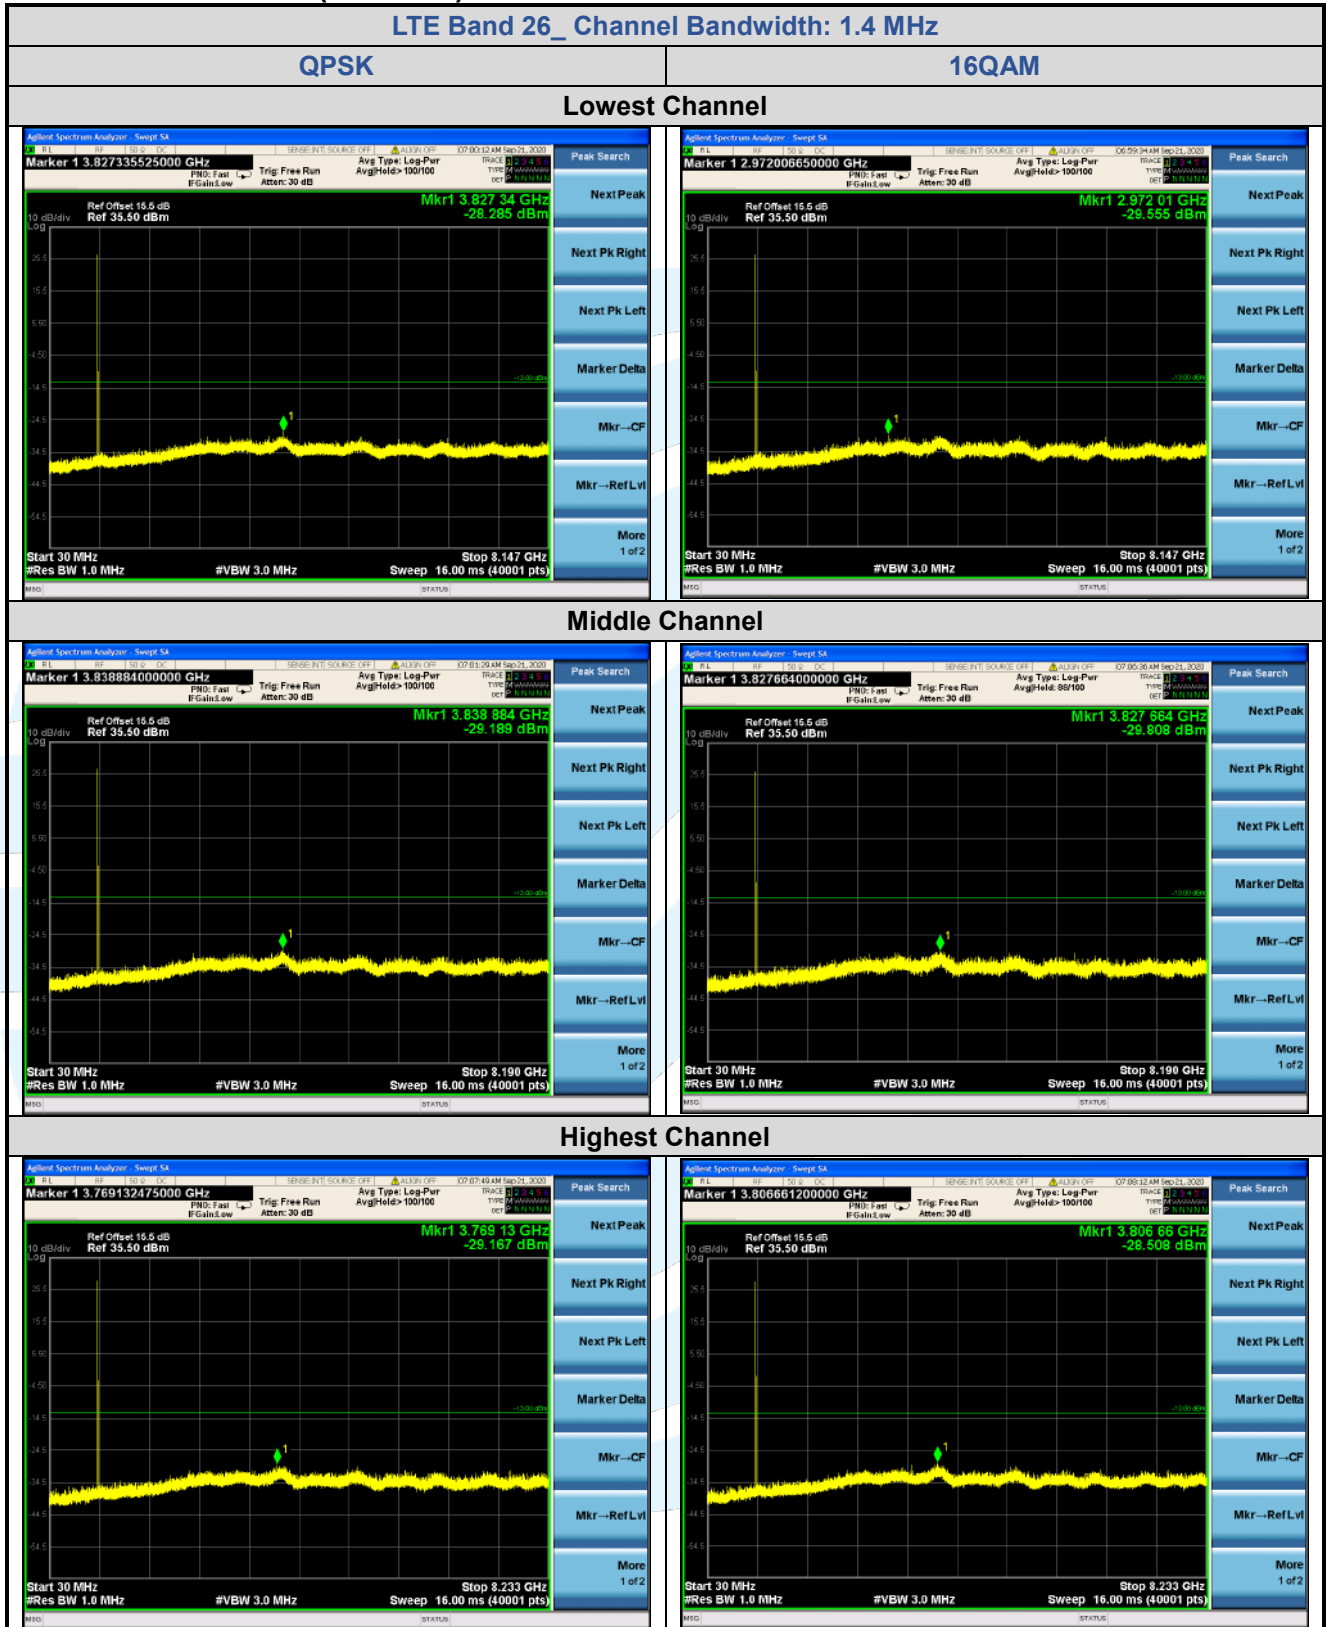

## 5.7.8 LTE Band 26 (Part 90S)

**Shenzhen UnionTrust Quality and Technology Co., Ltd.**

Address: Unit D/E of 9/F and 16/F, Block A, Building 6, Baoneng science and technology park, Longhua district, Shenzhen, China