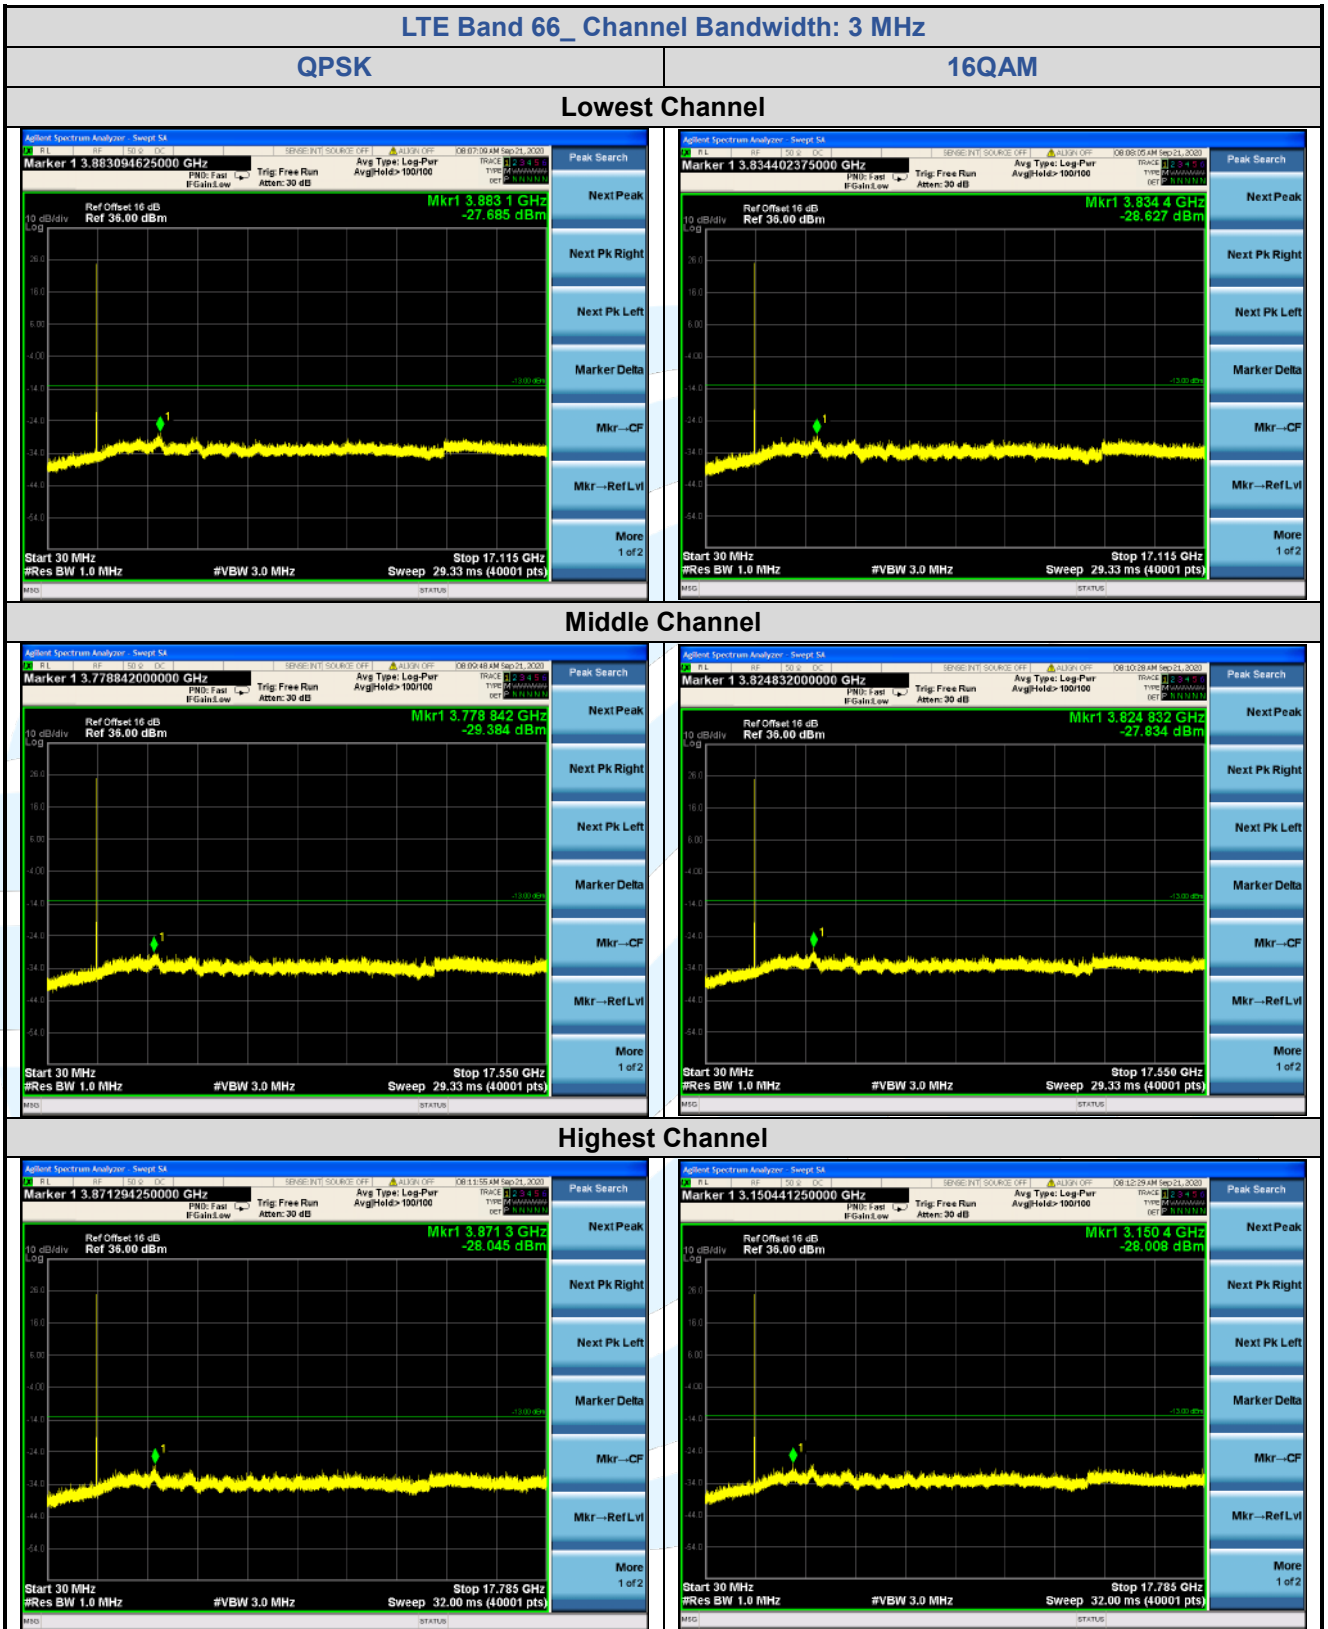

Tel: +86-755-28230888

Fax: +86-755-28230886

E-mail: info@uttlab.com

<http://www.uttlab.com>

UTTR-RF-FCC4G-V1.1

5.7.9 LTE Band 66

**Shenzhen UnionTrust Quality and Technology Co., Ltd.**

Address: Unit D/E of 9/F and 16/F, Block A, Building 6, Baoneng science and technology park, Longhua district, Shenzhen, China