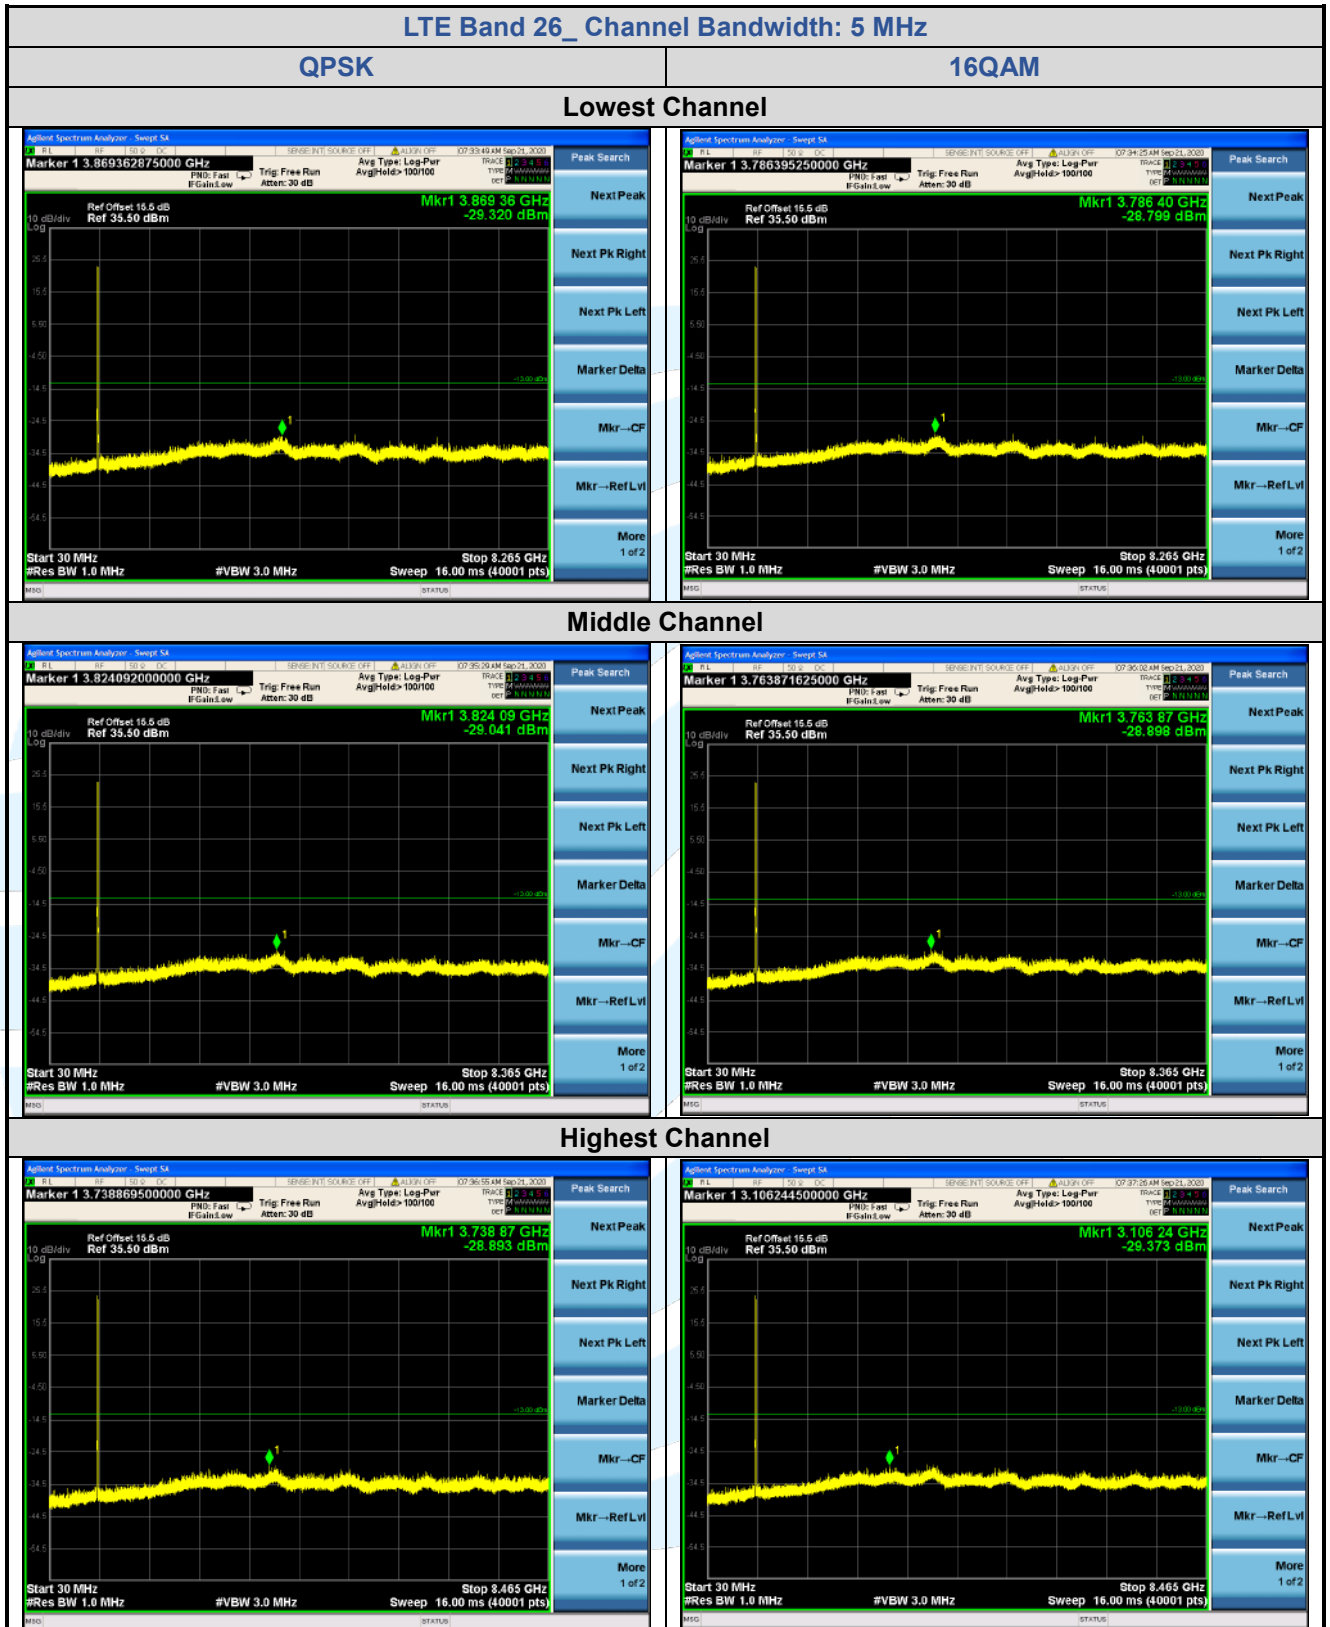

Shenzhen UnionTrust Quality and Technology Co., Ltd.

Address: Unit D/E of 9/F and 16/F, Block A, Building 6, Baoneng science and technology park, Longhua district, Shenzhen, China

Tel: +86-755-28230888

Fax: +86-755-28230886

E-mail: info@uttlab.com

<http://www.uttlab.com>

UTTR-RF-FCC4G-V1.1