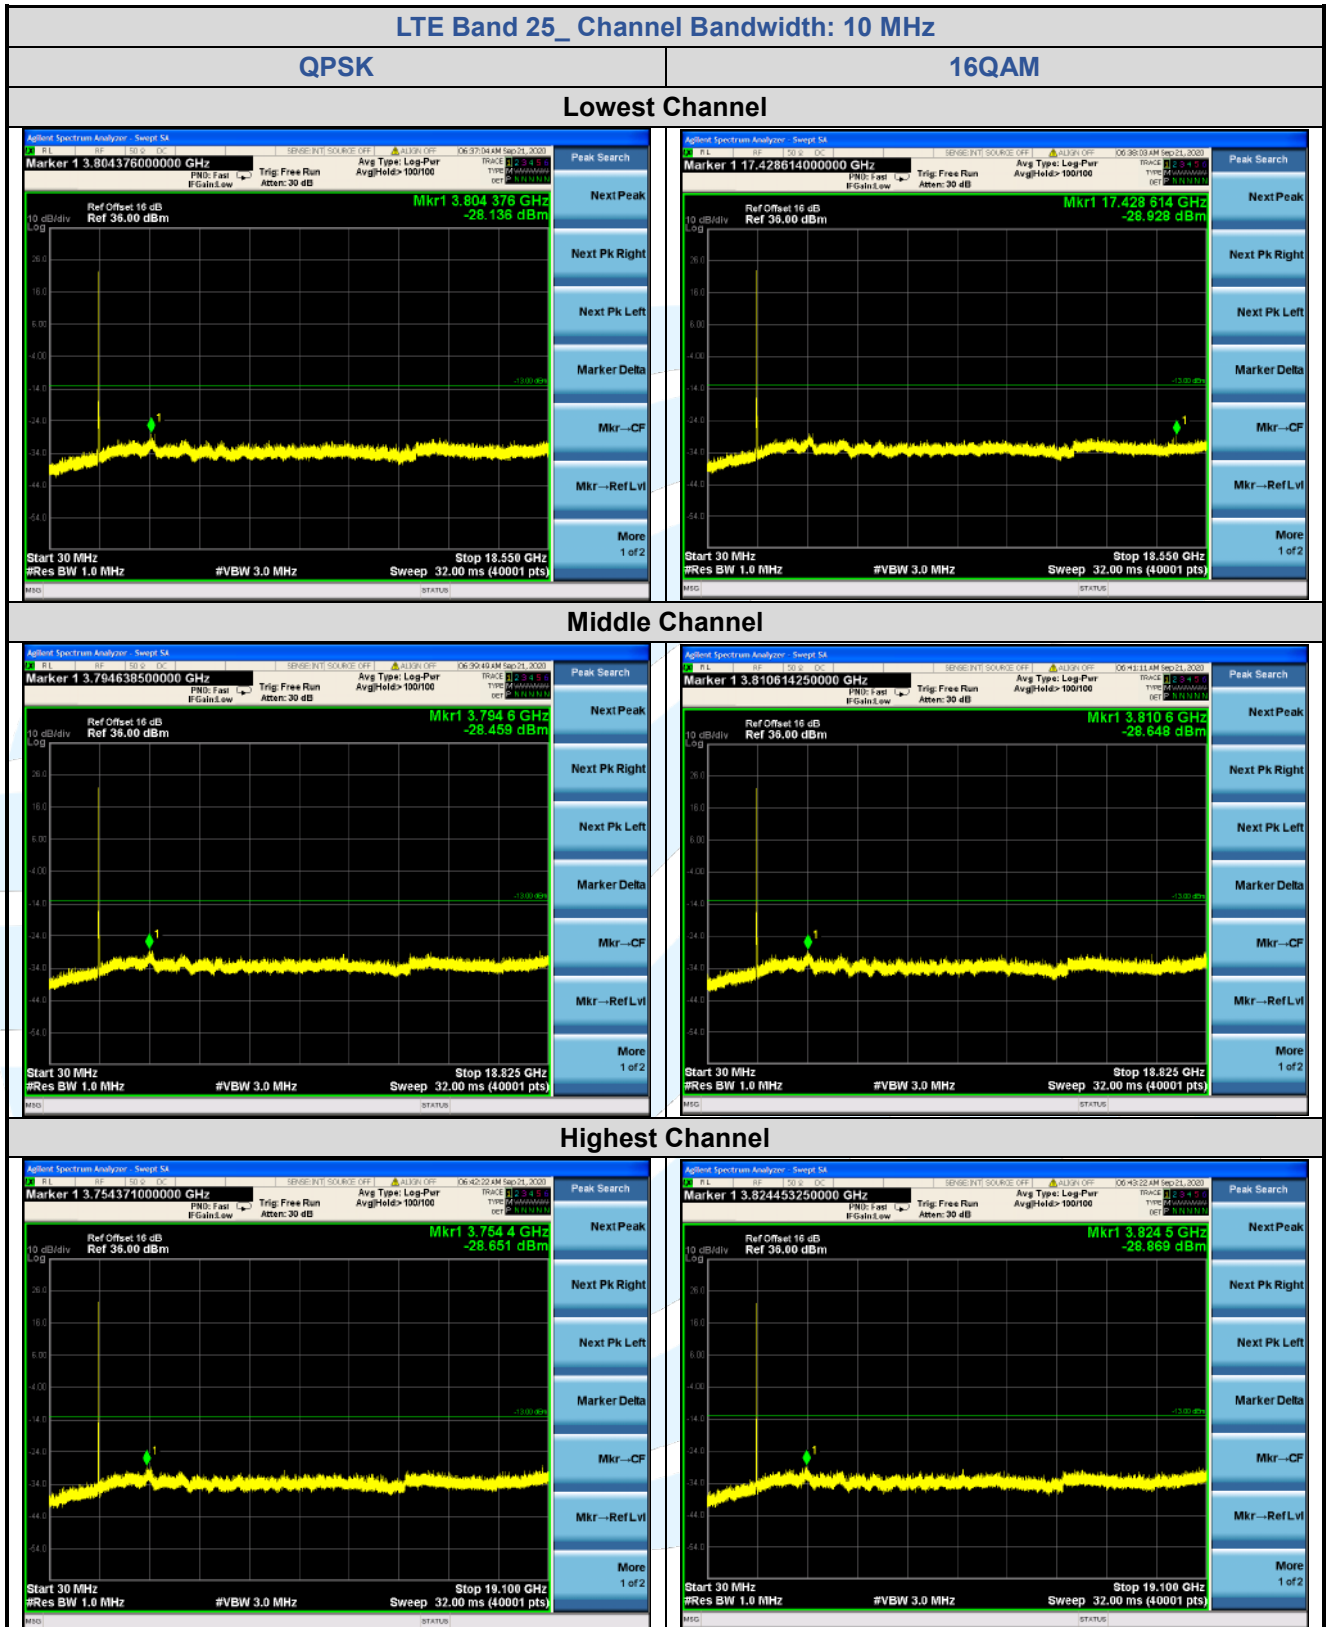

Shenzhen UnionTrust Quality and Technology Co., Ltd.

Address: Unit D/E of 9/F and 16/F, Block A, Building 6, Baoneng science and technology park, Longhua district, Shenzhen, China

Tel: +86-755-28230888

Fax: +86-755-28230886

E-mail: info@uttlab.com

<http://www.uttlab.com>

UTTR-RF-FCC4G-V1.1