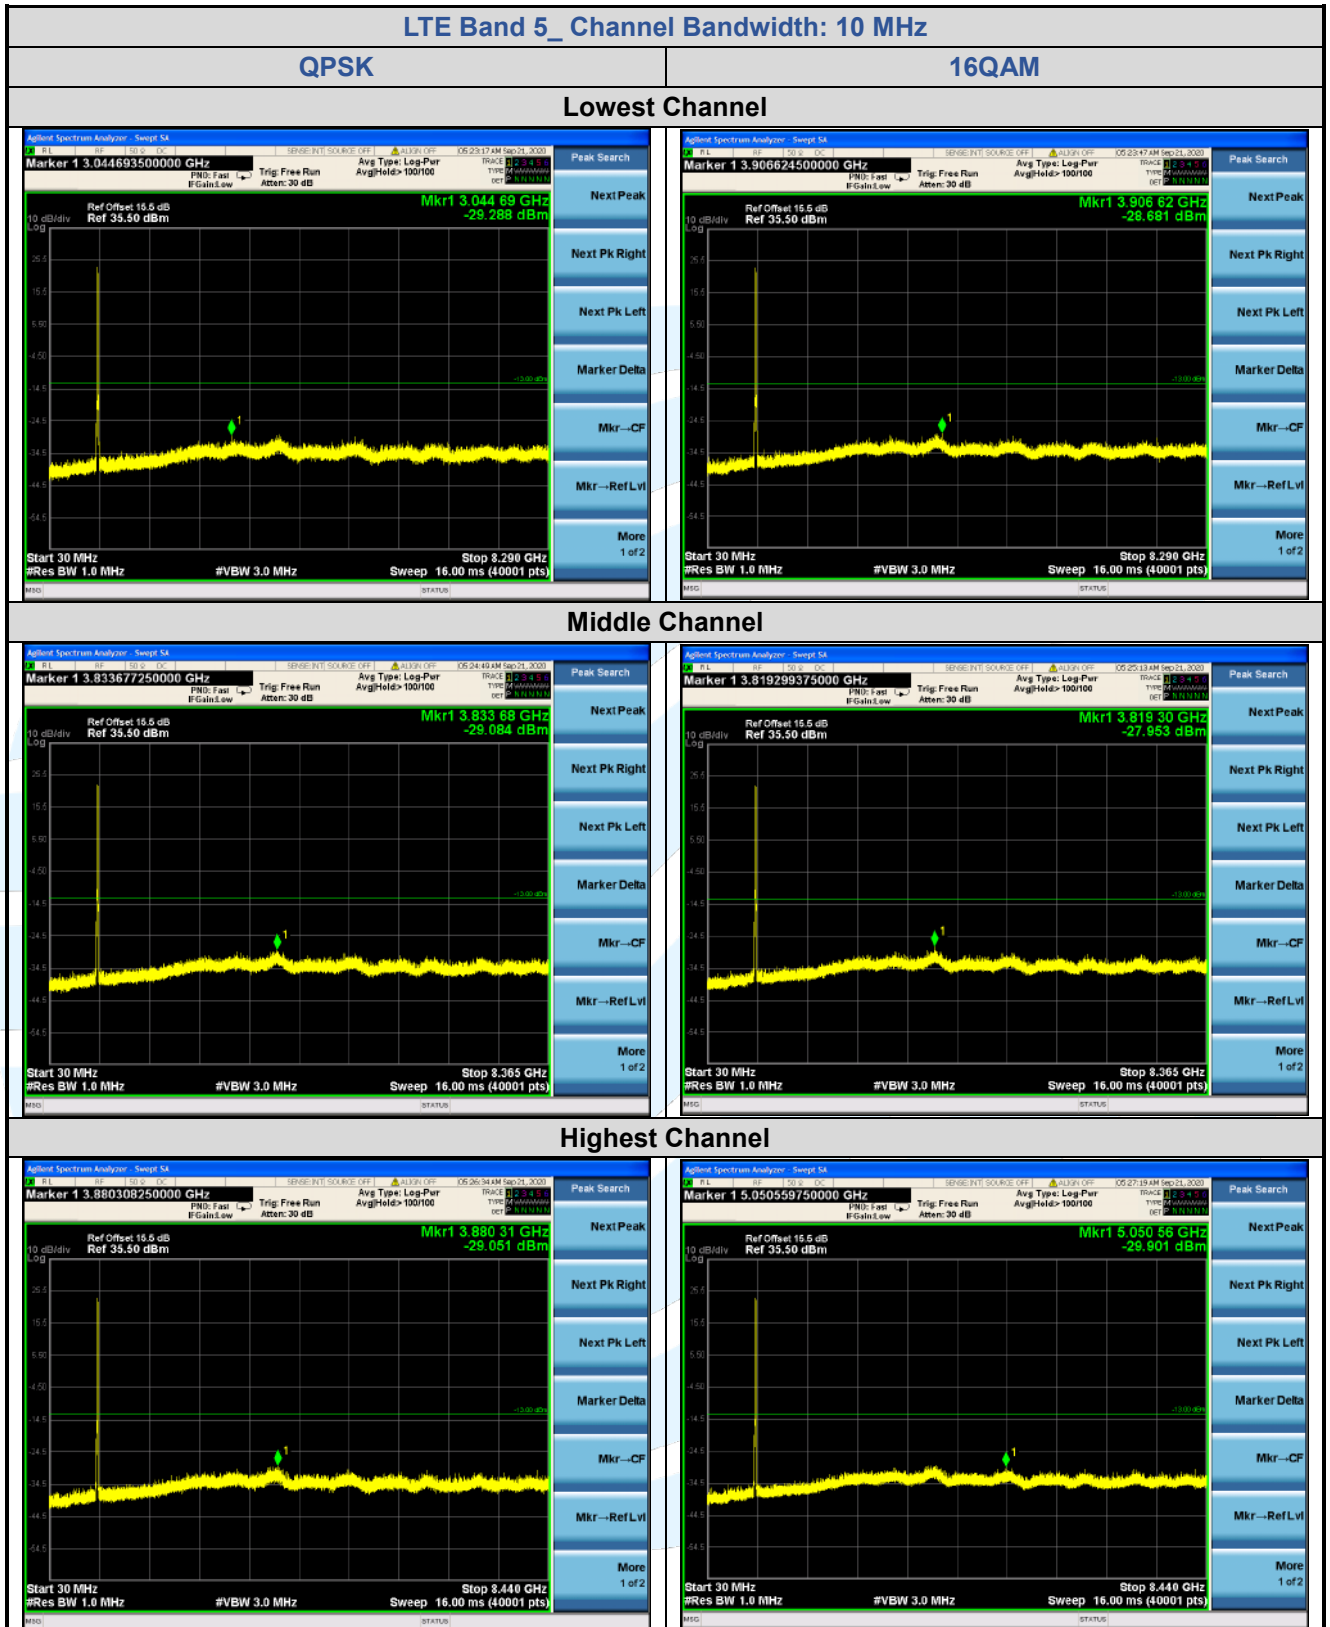

Shenzhen UnionTrust Quality and Technology Co., Ltd.

Address: Unit D/E of 9/F and 16/F, Block A, Building 6, Baoneng science and technology park, Longhua district, Shenzhen, China

Tel: +86-755-28230888

Fax: +86-755-28230886

E-mail: info@uttlab.com

<http://www.uttlab.com>

UTTR-RF-FCC4G-V1.1