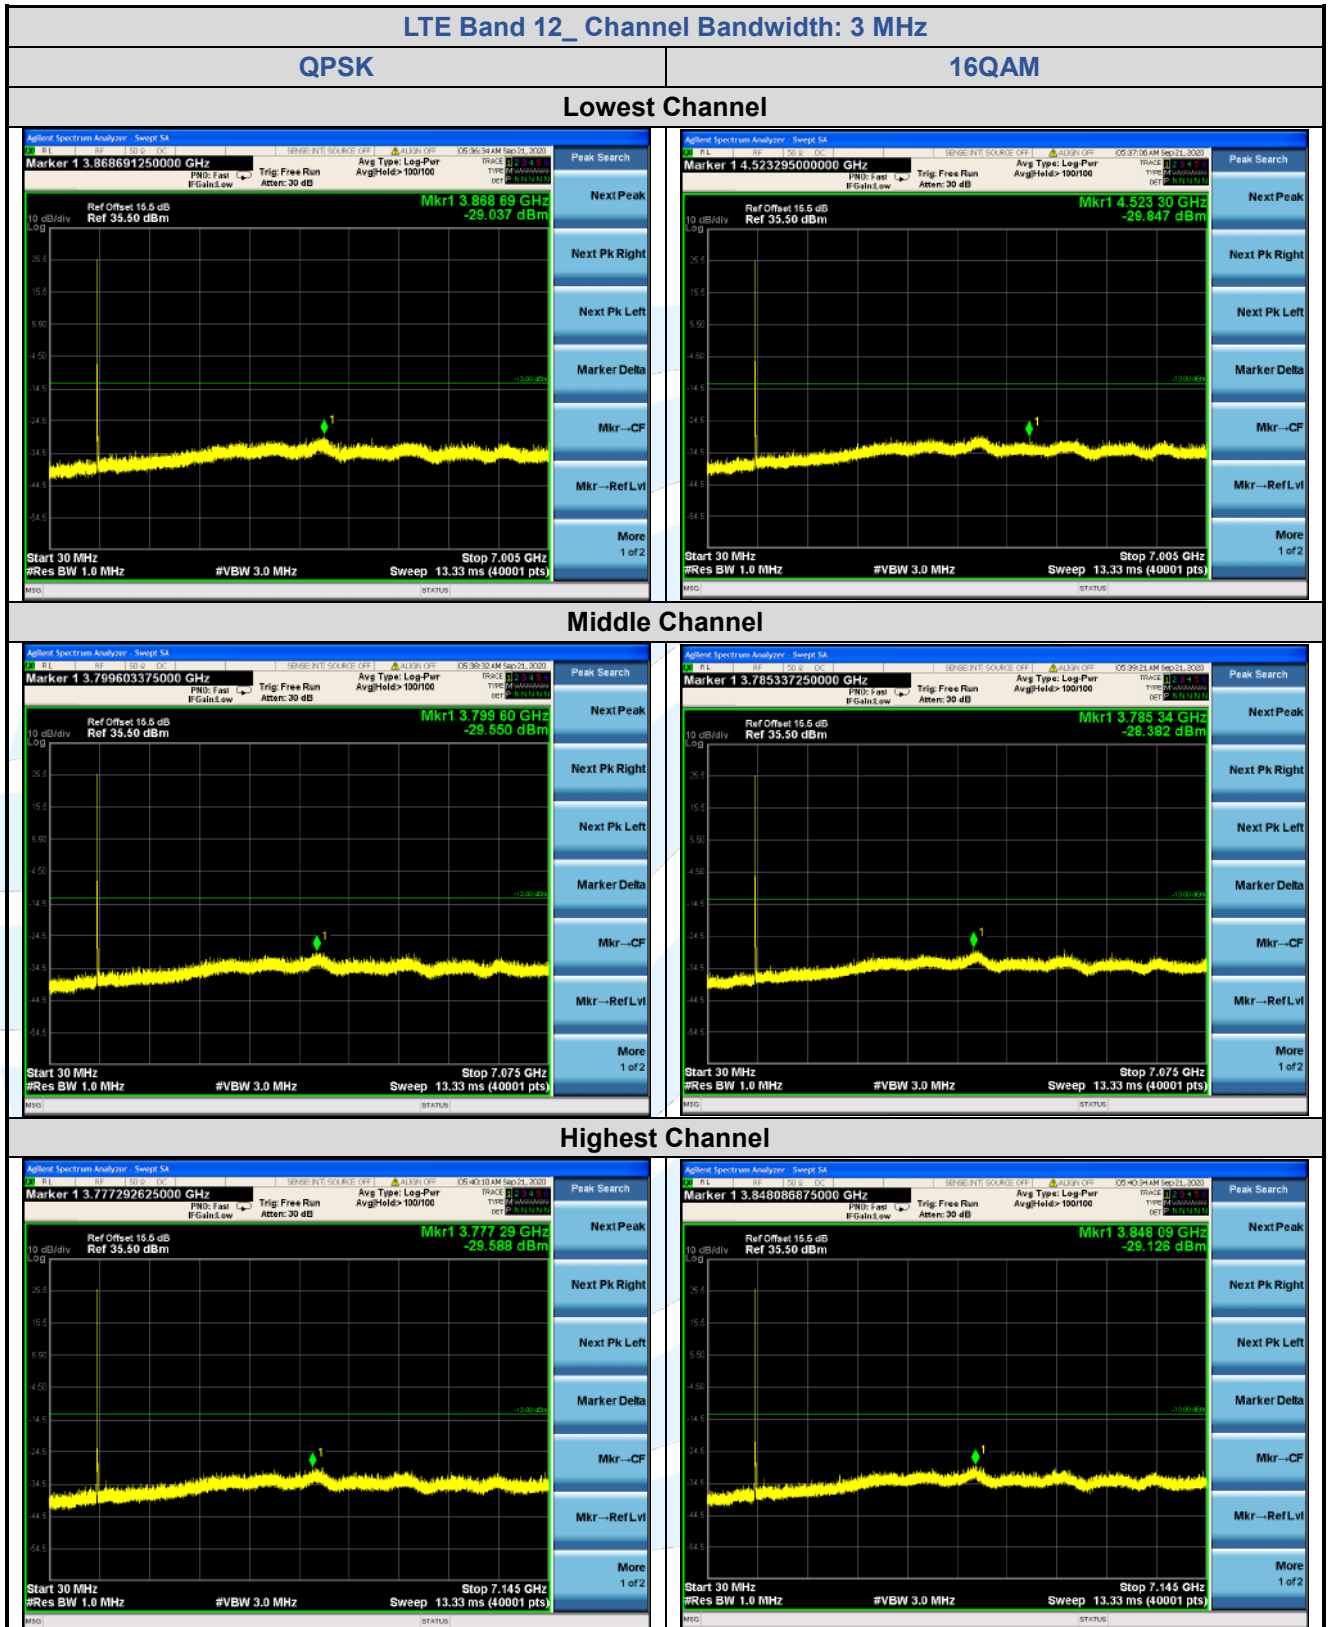

Tel: +86-755-28230888

Fax: +86-755-28230886

E-mail: info@uttlab.com

<http://www.uttlab.com>

UTTR-RF-FCC4G-V1.1

5.7.4 LTE Band 12

**Shenzhen UnionTrust Quality and Technology Co., Ltd.**

Address: Unit D/E of 9/F and 16/F, Block A, Building 6, Baoneng science and technology park, Longhua district, Shenzhen, China