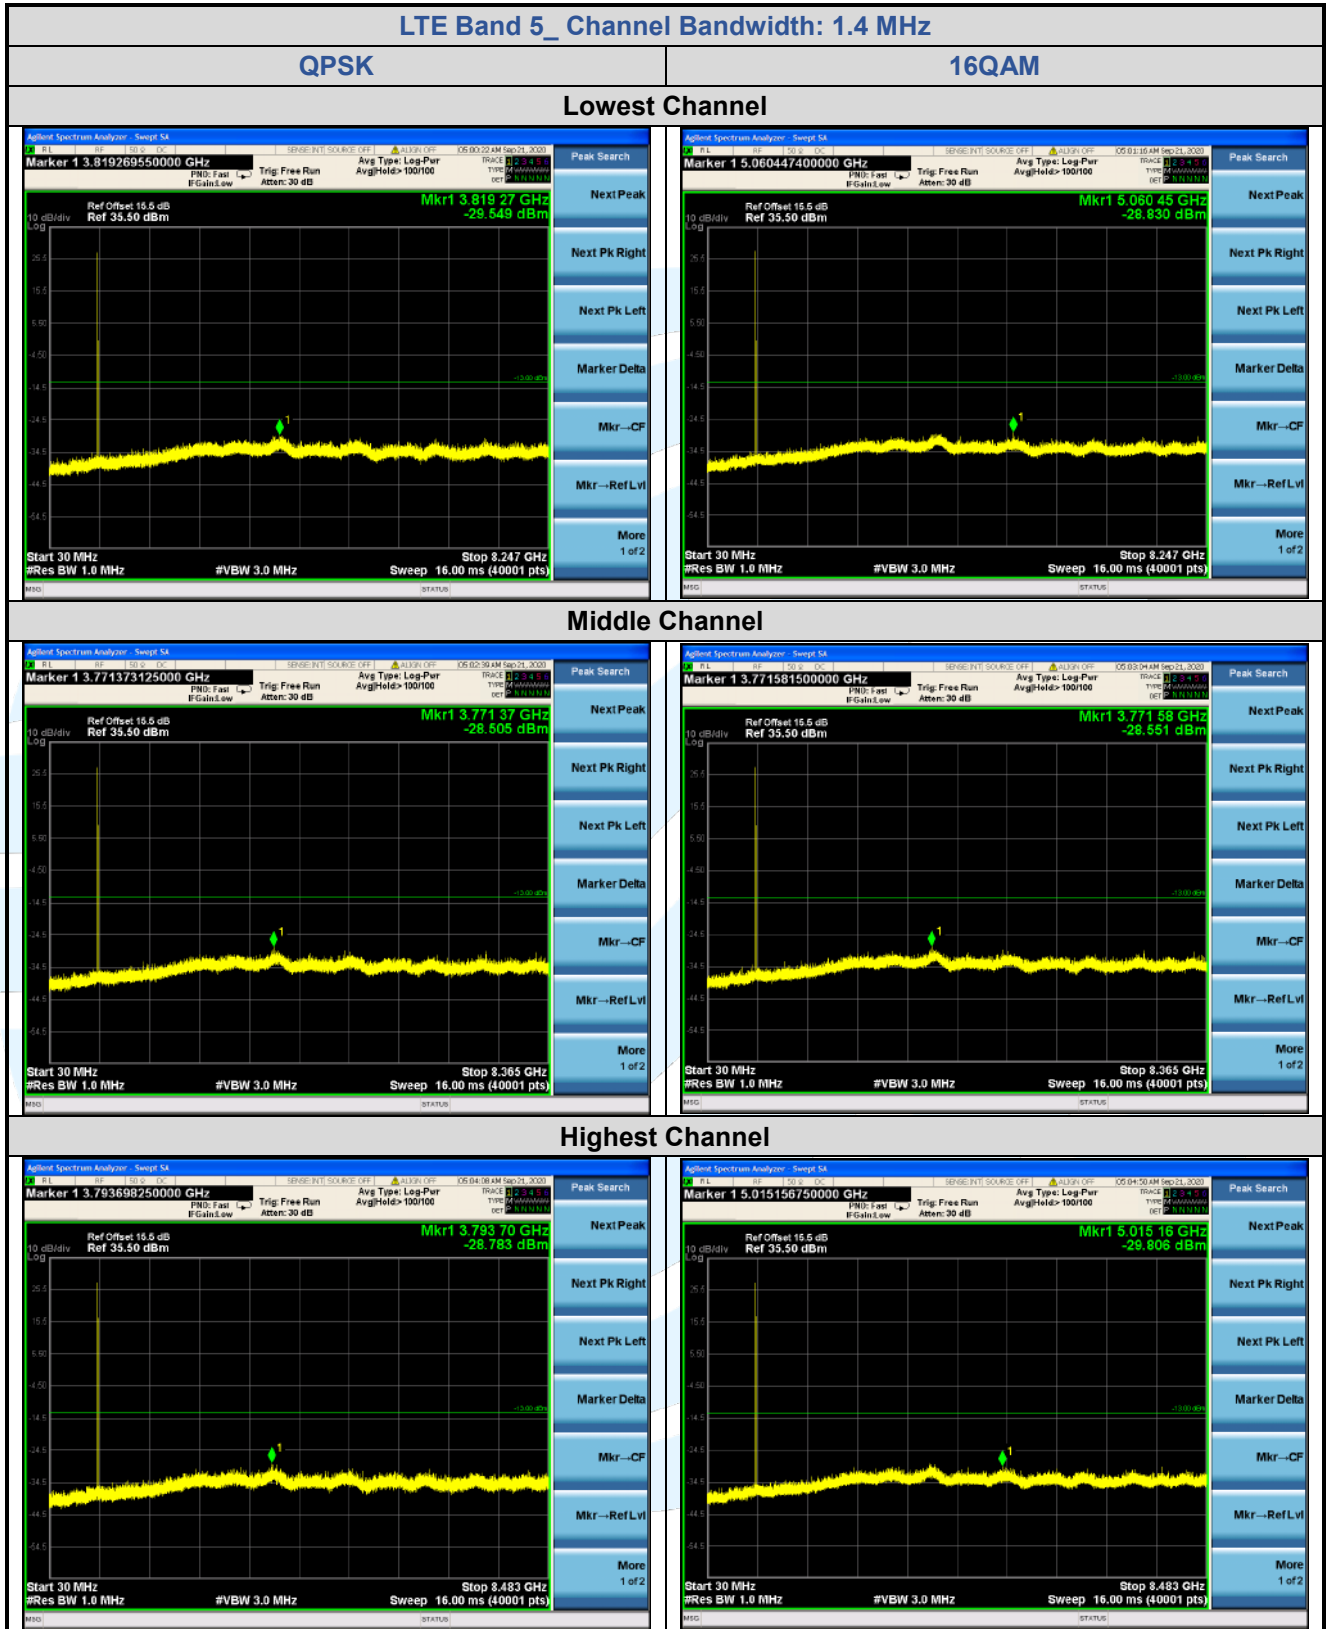

5.7.3 LTE Band 5

**Shenzhen UnionTrust Quality and Technology Co., Ltd.**

Address: Unit D/E of 9/F and 16/F, Block A, Building 6, Baoneng science and technology park, Longhua district, Shenzhen, China

Tel: +86-755-28230888