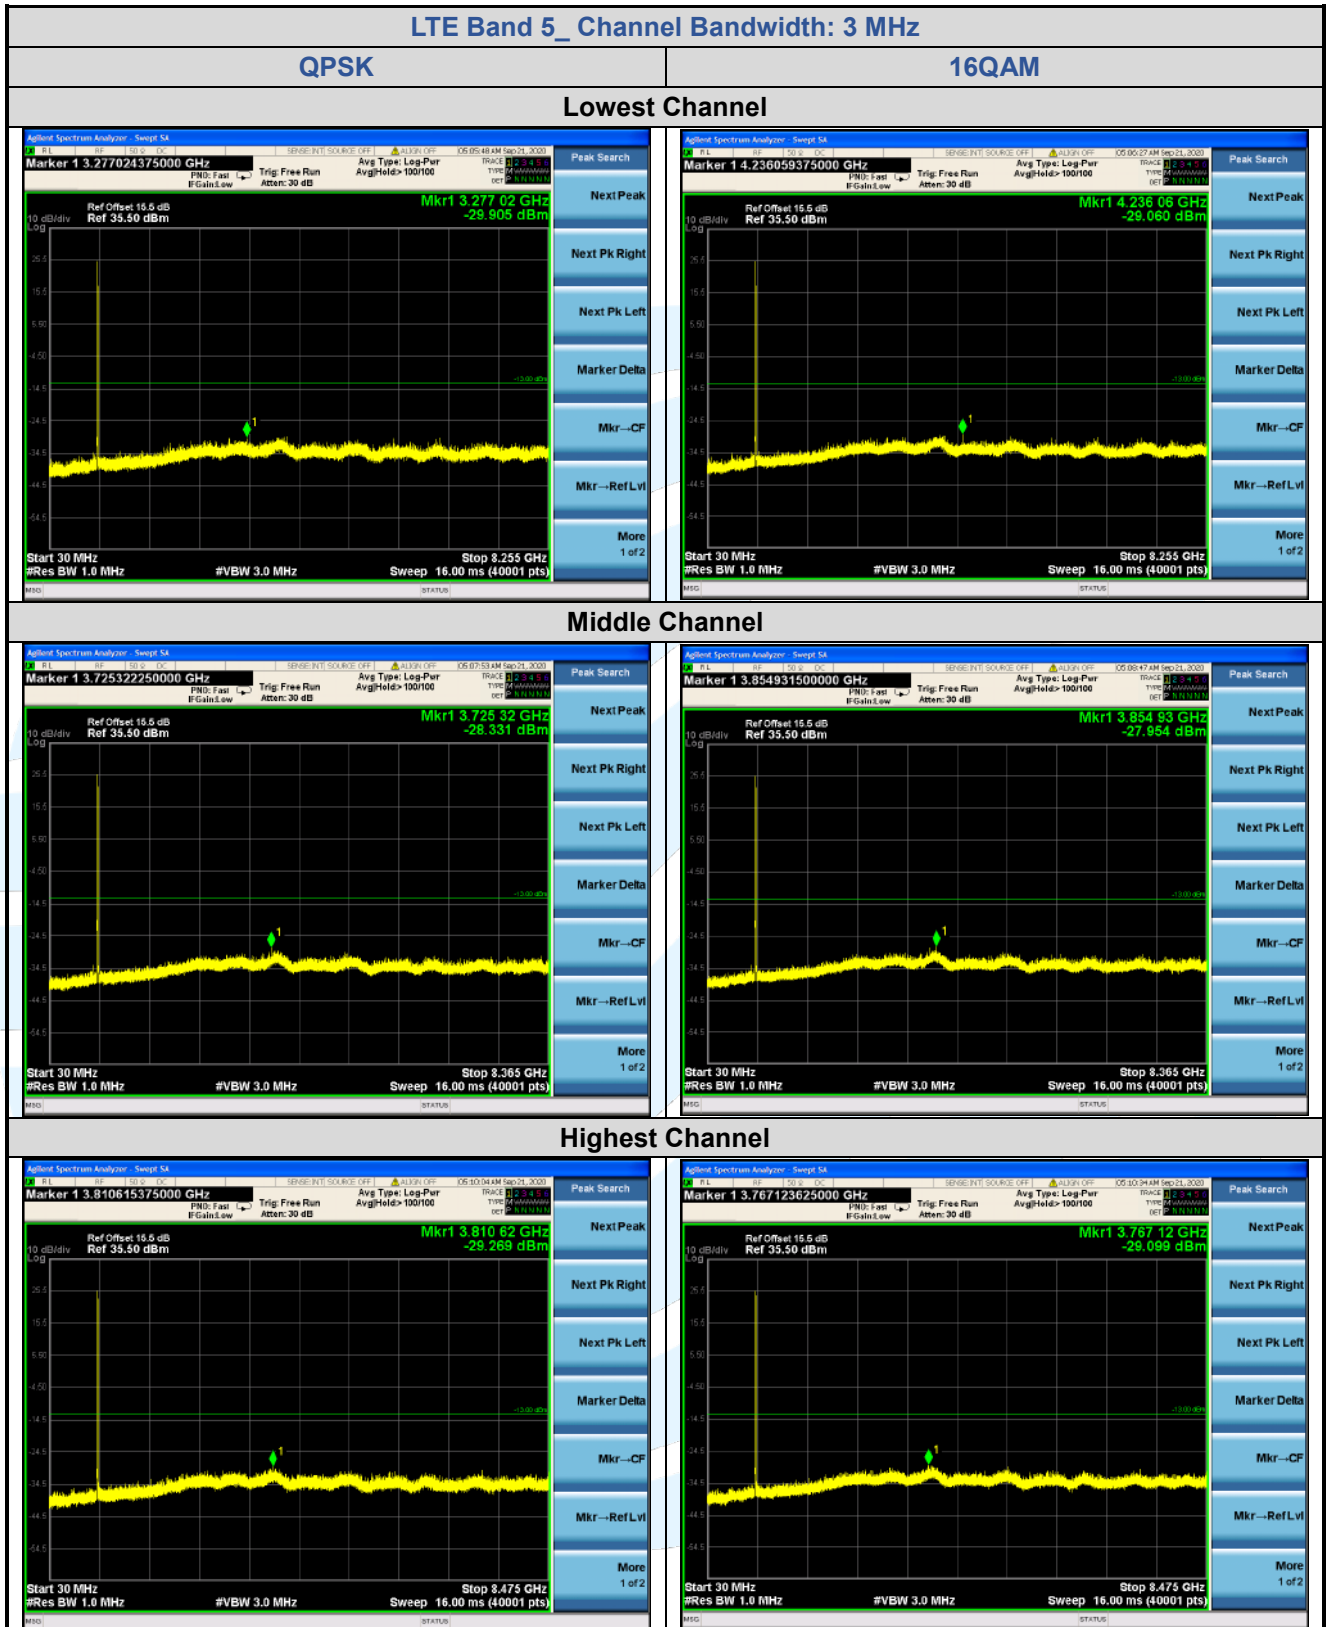

5.7.3 LTE Band 5

**Shenzhen UnionTrust Quality and Technology Co., Ltd.**

Address: Unit D/E of 9/F and 16/F, Block A, Building 6, Baoneng science and technology park, Longhua district, Shenzhen, China

Tel: +86-755-28230888