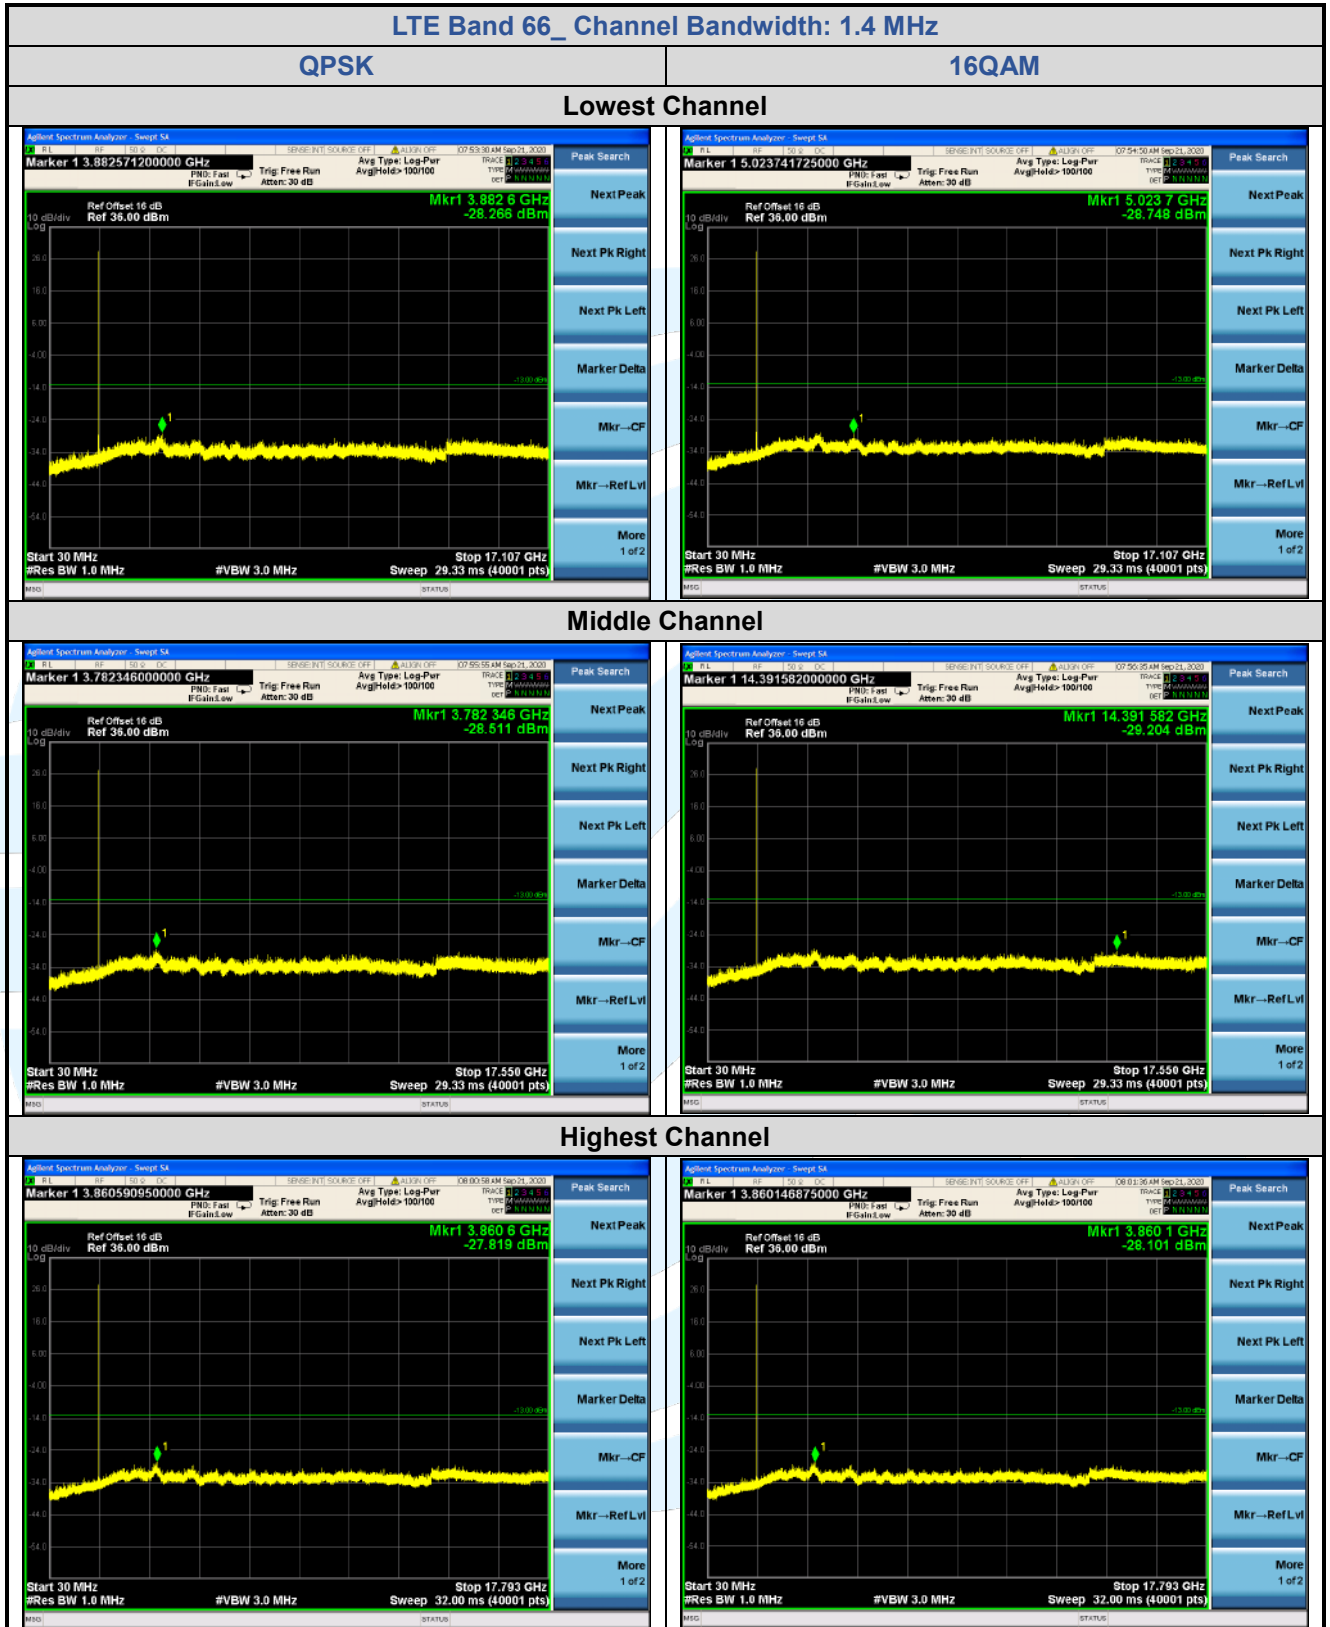

Tel: +86-755-28230888

Fax: +86-755-28230886

E-mail: info@uttlab.com

<http://www.uttlab.com>

UTTR-RF-FCC4G-V1.1

5.7.9 LTE Band 66

**Shenzhen UnionTrust Quality and Technology Co., Ltd.**

Address: Unit D/E of 9/F and 16/F, Block A, Building 6, Baoneng science and technology park, Longhua district, Shenzhen, China