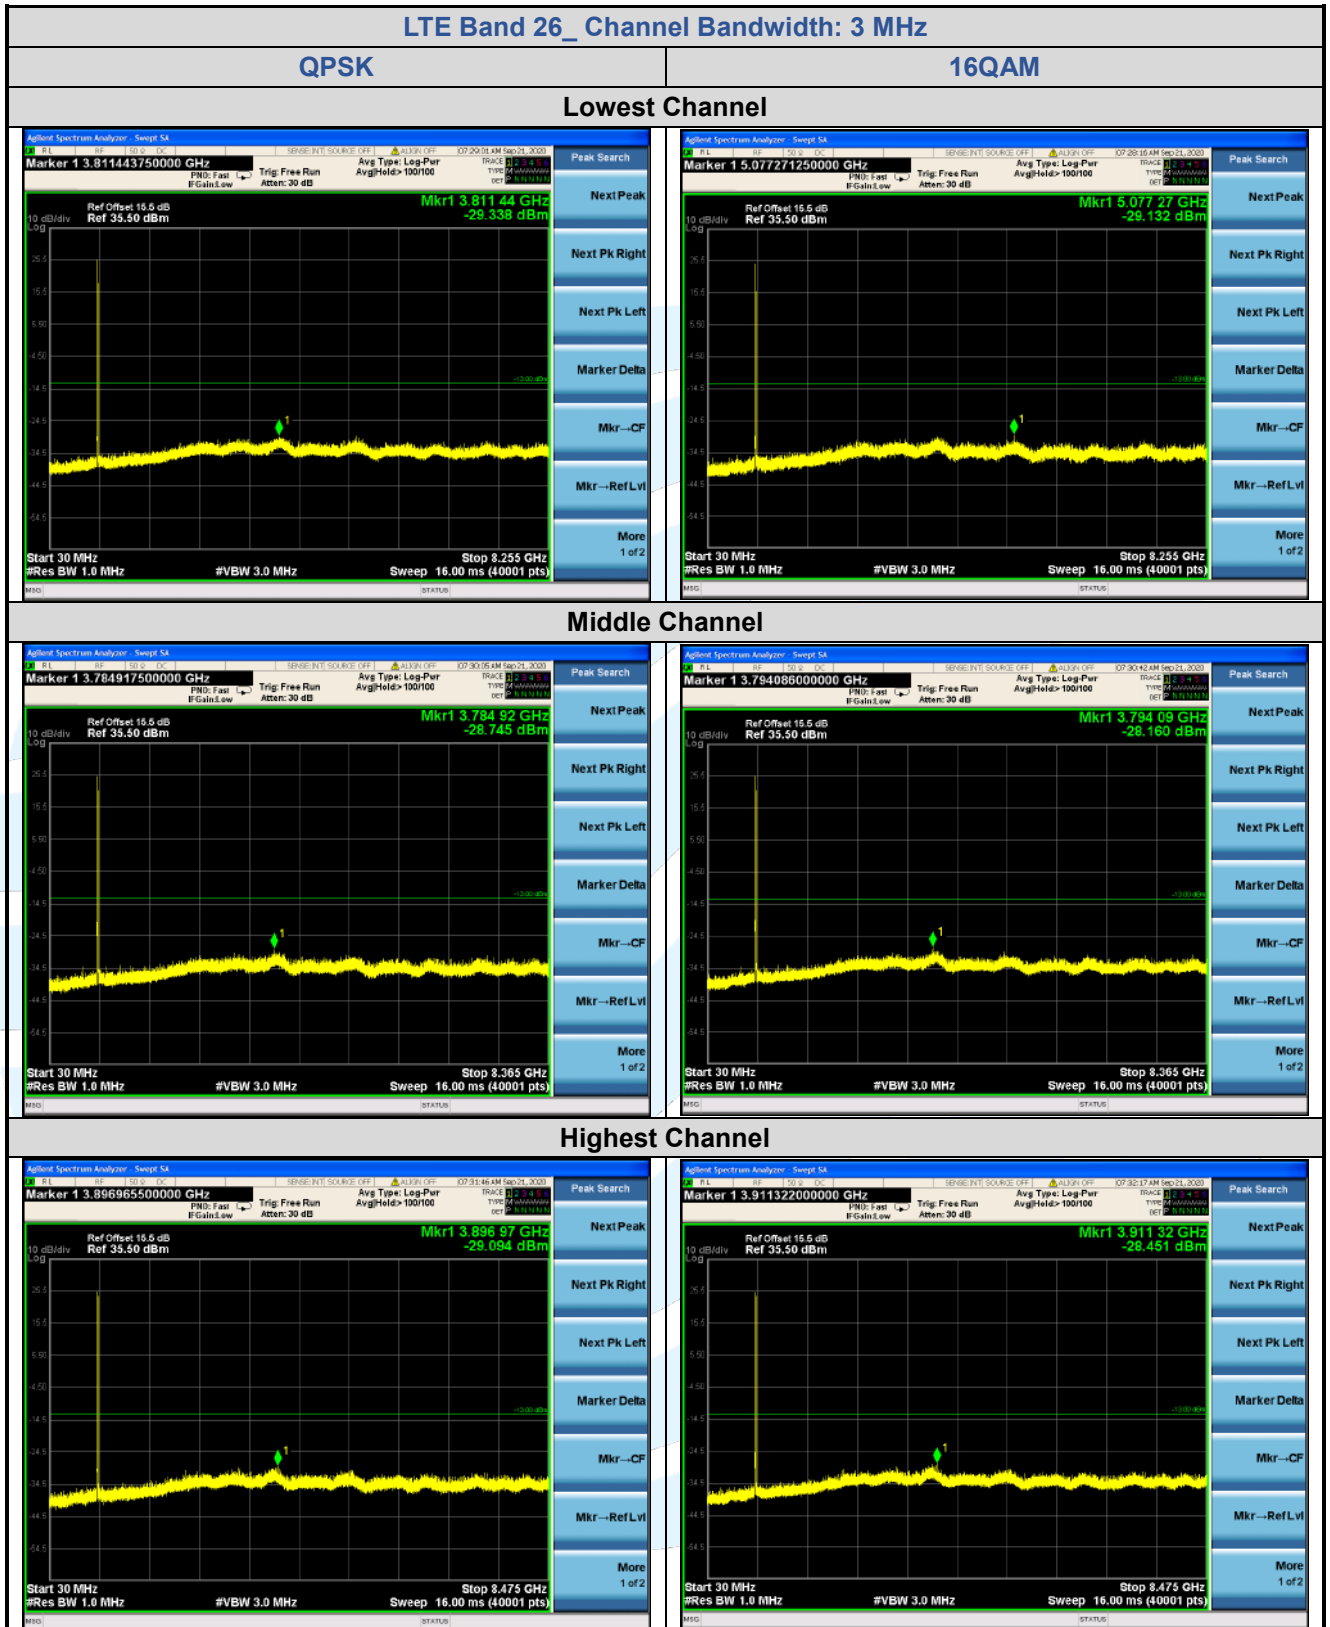

Tel: +86-755-28230888

Fax: +86-755-28230886

E-mail: info@uttlab.com

<http://www.uttlab.com>

UTTR-RF-FCC4G-V1.1

5.7.7 LTE Band 26

**Shenzhen UnionTrust Quality and Technology Co., Ltd.**

Address: Unit D/E of 9/F and 16/F, Block A, Building 6, Baoneng science and technology park, Longhua district, Shenzhen, China