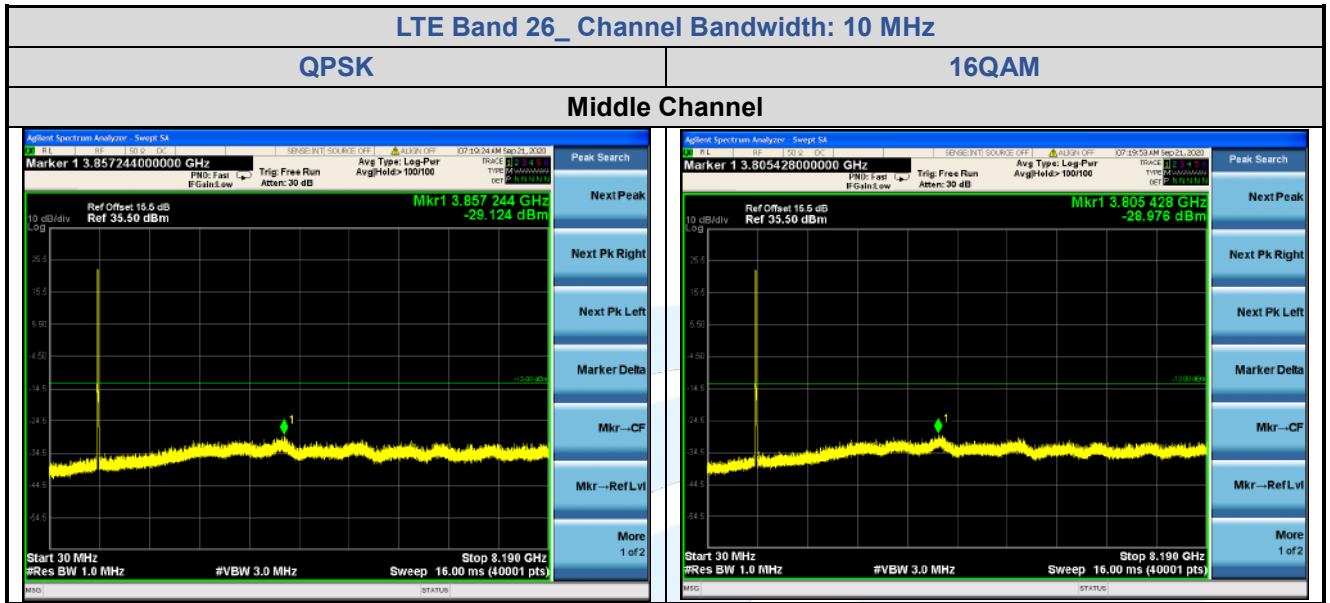

Shenzhen UnionTrust Quality and Technology Co., Ltd.

Address: Unit D/E of 9/F and 16/F, Block A, Building 6, Baoneng science and technology park, Longhua district, Shenzhen, China

Tel: +86-755-28230888

Fax: +86-755-28230886

E-mail: info@uttlab.com

<http://www.uttlab.com>

UTTR-RF-FCC4G-V1.1