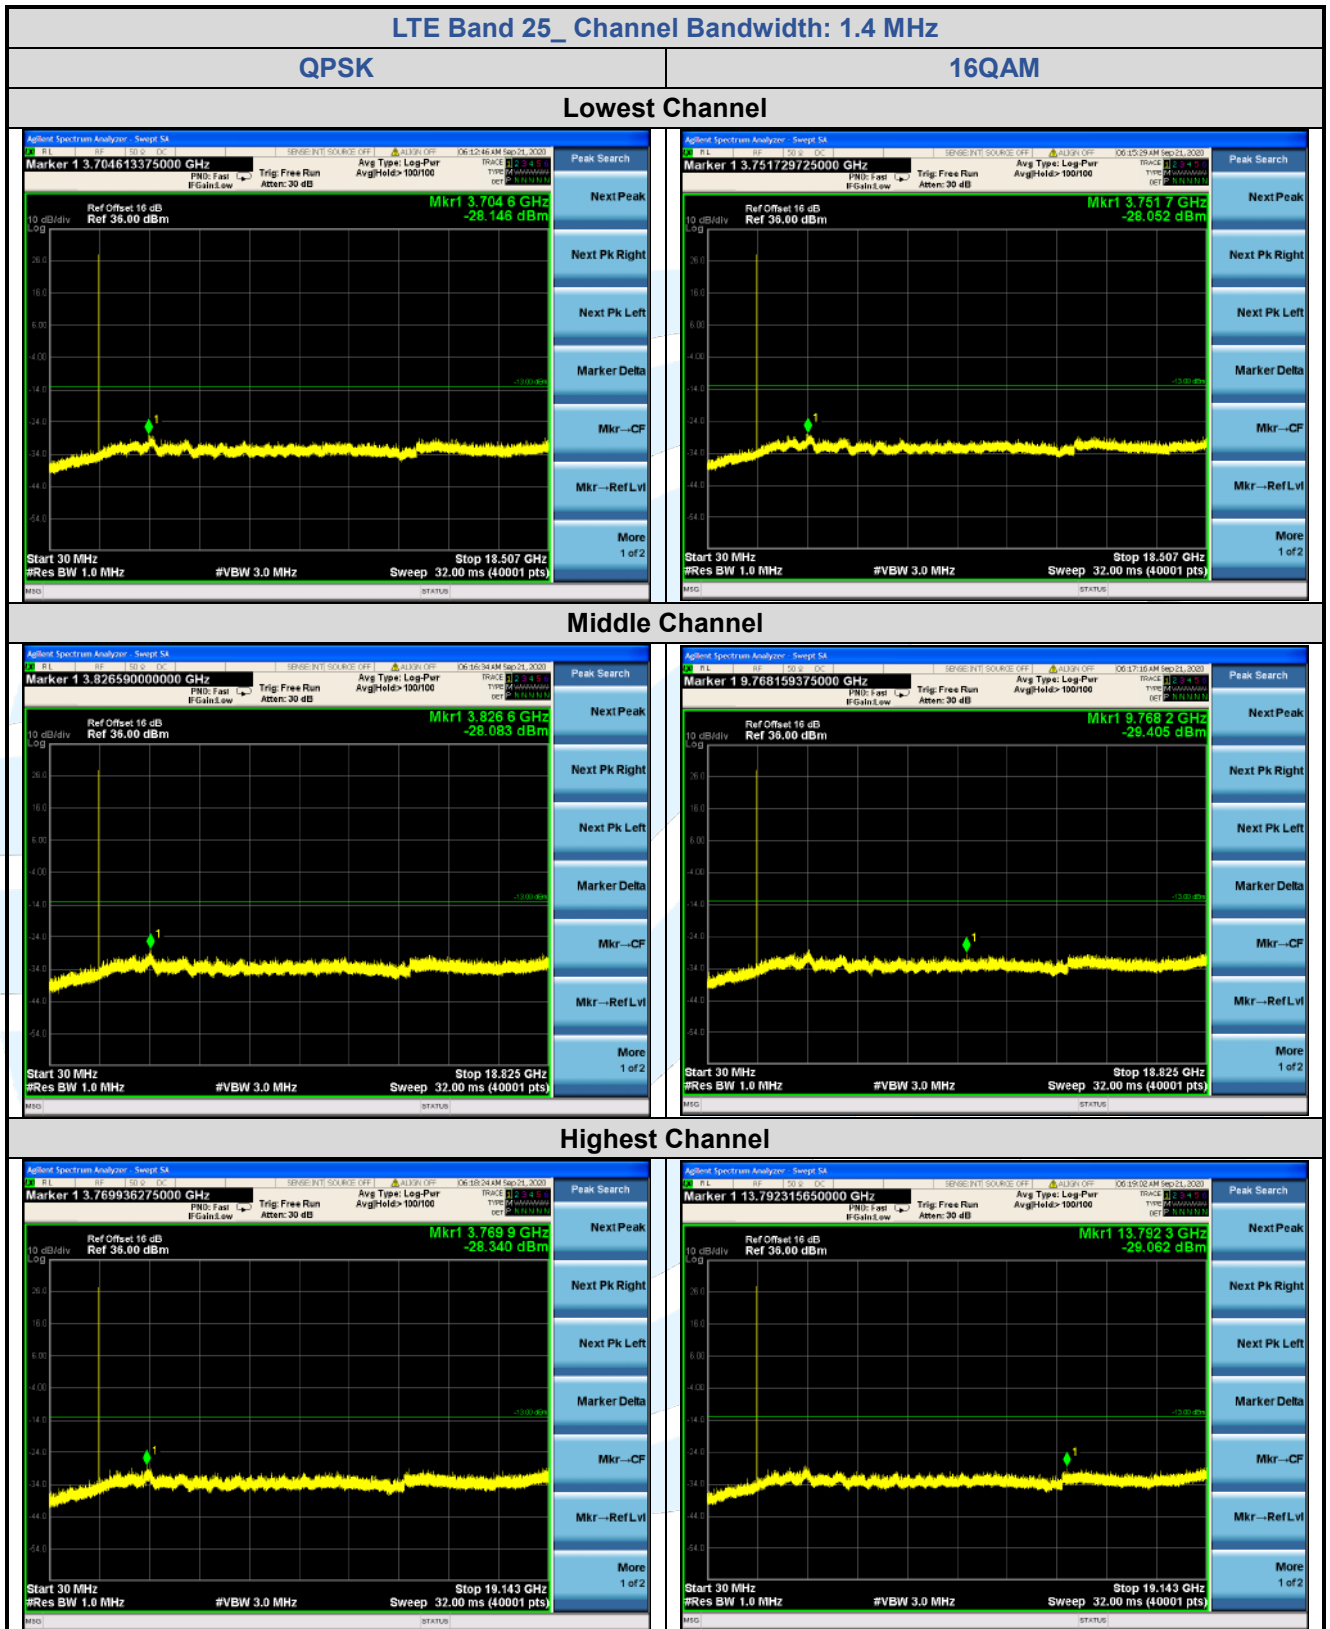

## 5.7.6 LTE Band 25

**Shenzhen UnionTrust Quality and Technology Co., Ltd.**

Address: Unit D/E of 9/F and 16/F, Block A, Building 6, Baoneng science and technology park, Longhua district, Shenzhen, China