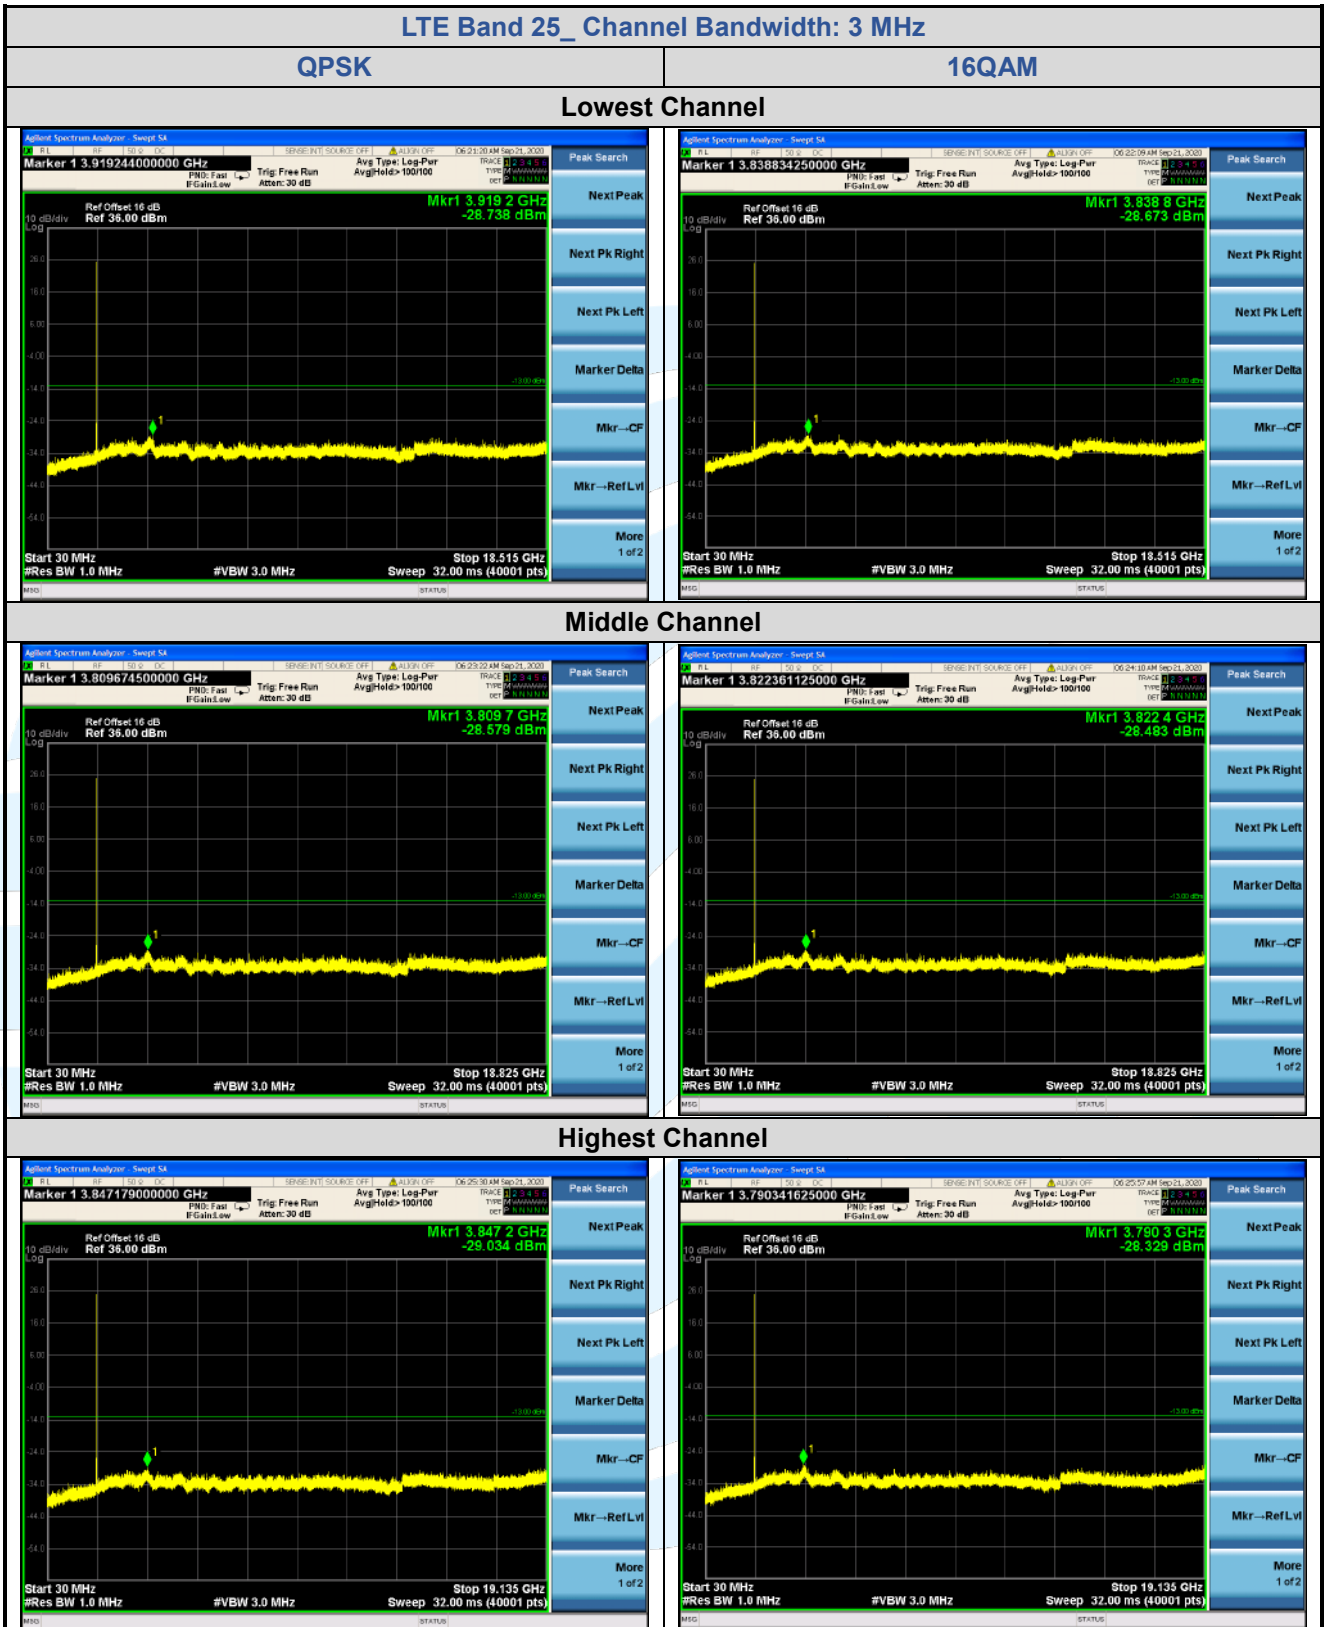

## 5.7.6 LTE Band 25

**Shenzhen UnionTrust Quality and Technology Co., Ltd.**

Address: Unit D/E of 9/F and 16/F, Block A, Building 6, Baoneng science and technology park, Longhua district, Shenzhen, China