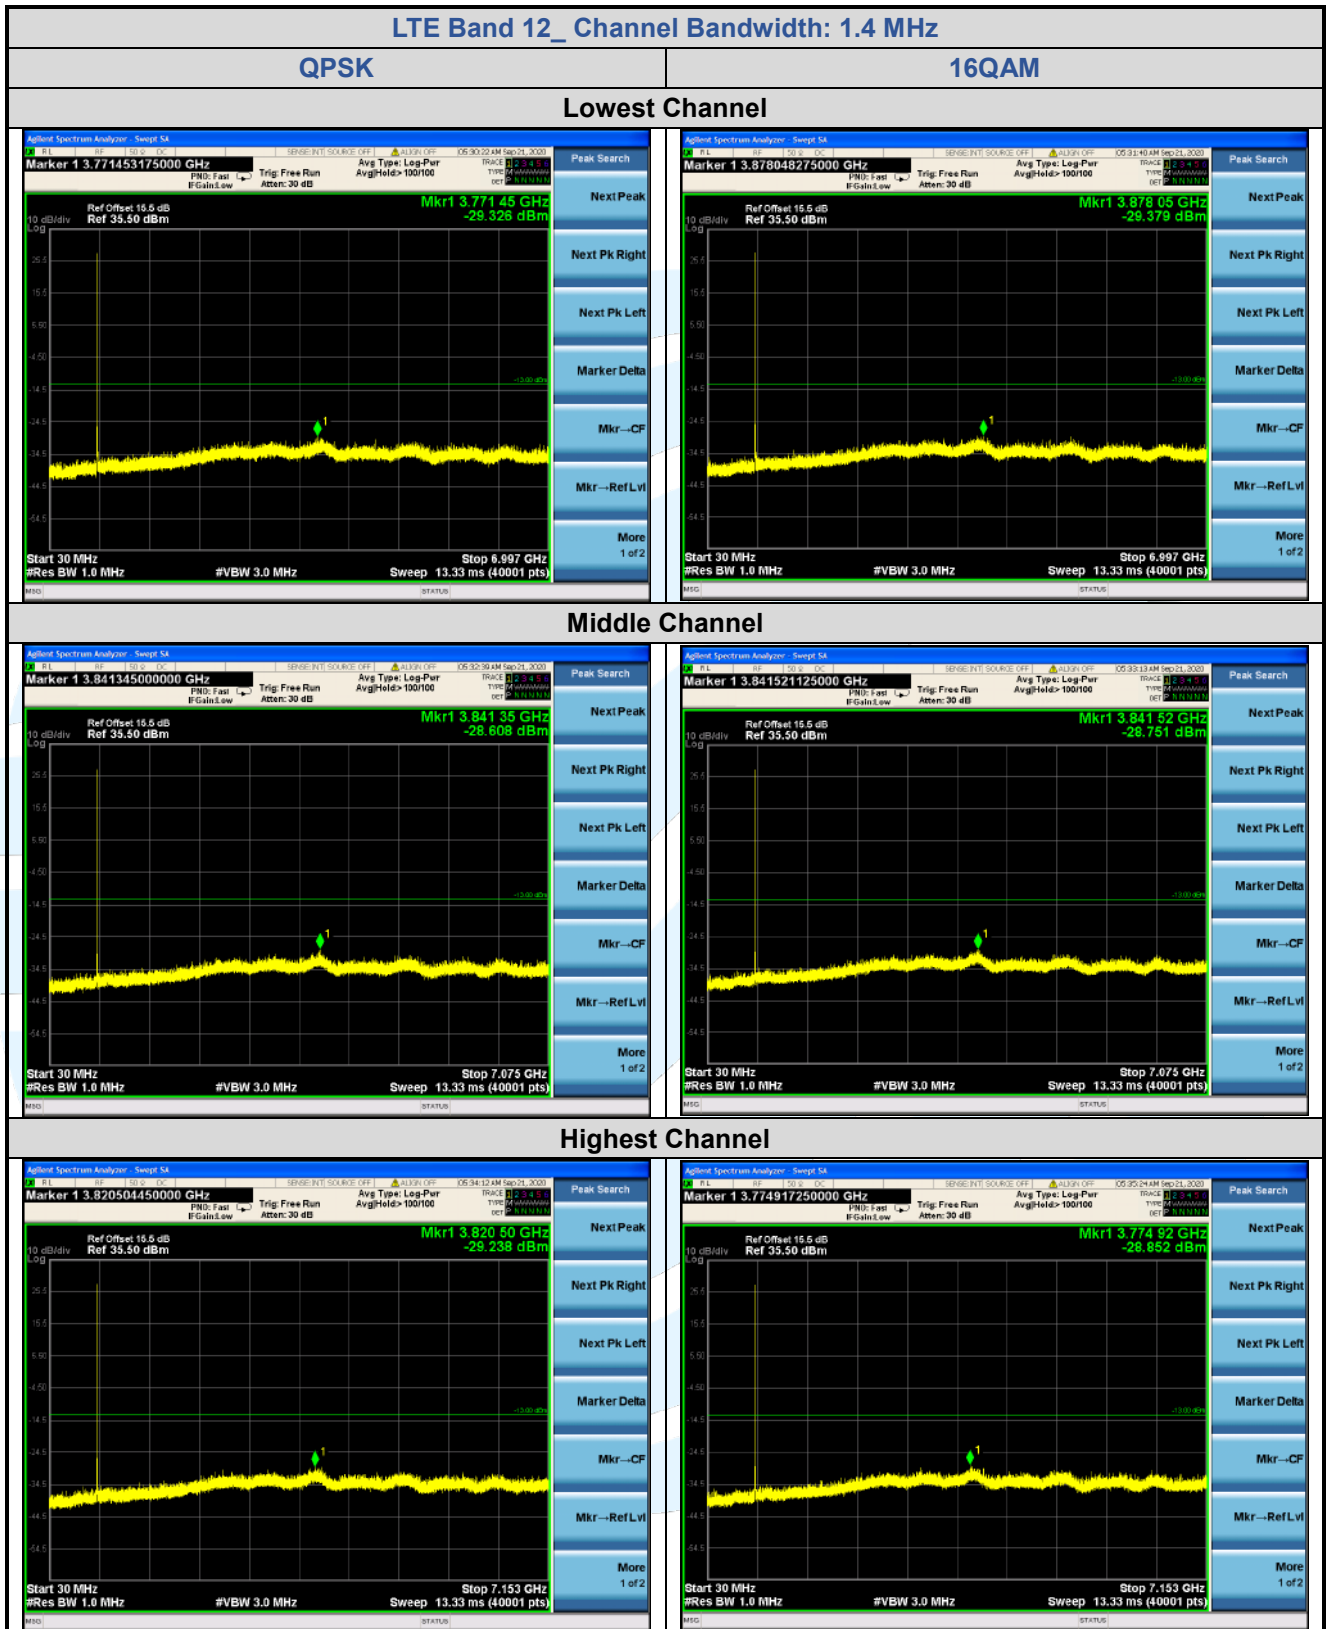

Tel: +86-755-28230888

Fax: +86-755-28230886

E-mail: info@uttlab.com

<http://www.uttlab.com>

UTTR-RF-FCC4G-V1.1

5.7.4 LTE Band 12

**Shenzhen UnionTrust Quality and Technology Co., Ltd.**

Address: Unit D/E of 9/F and 16/F, Block A, Building 6, Baoneng science and technology park, Longhua district, Shenzhen, China