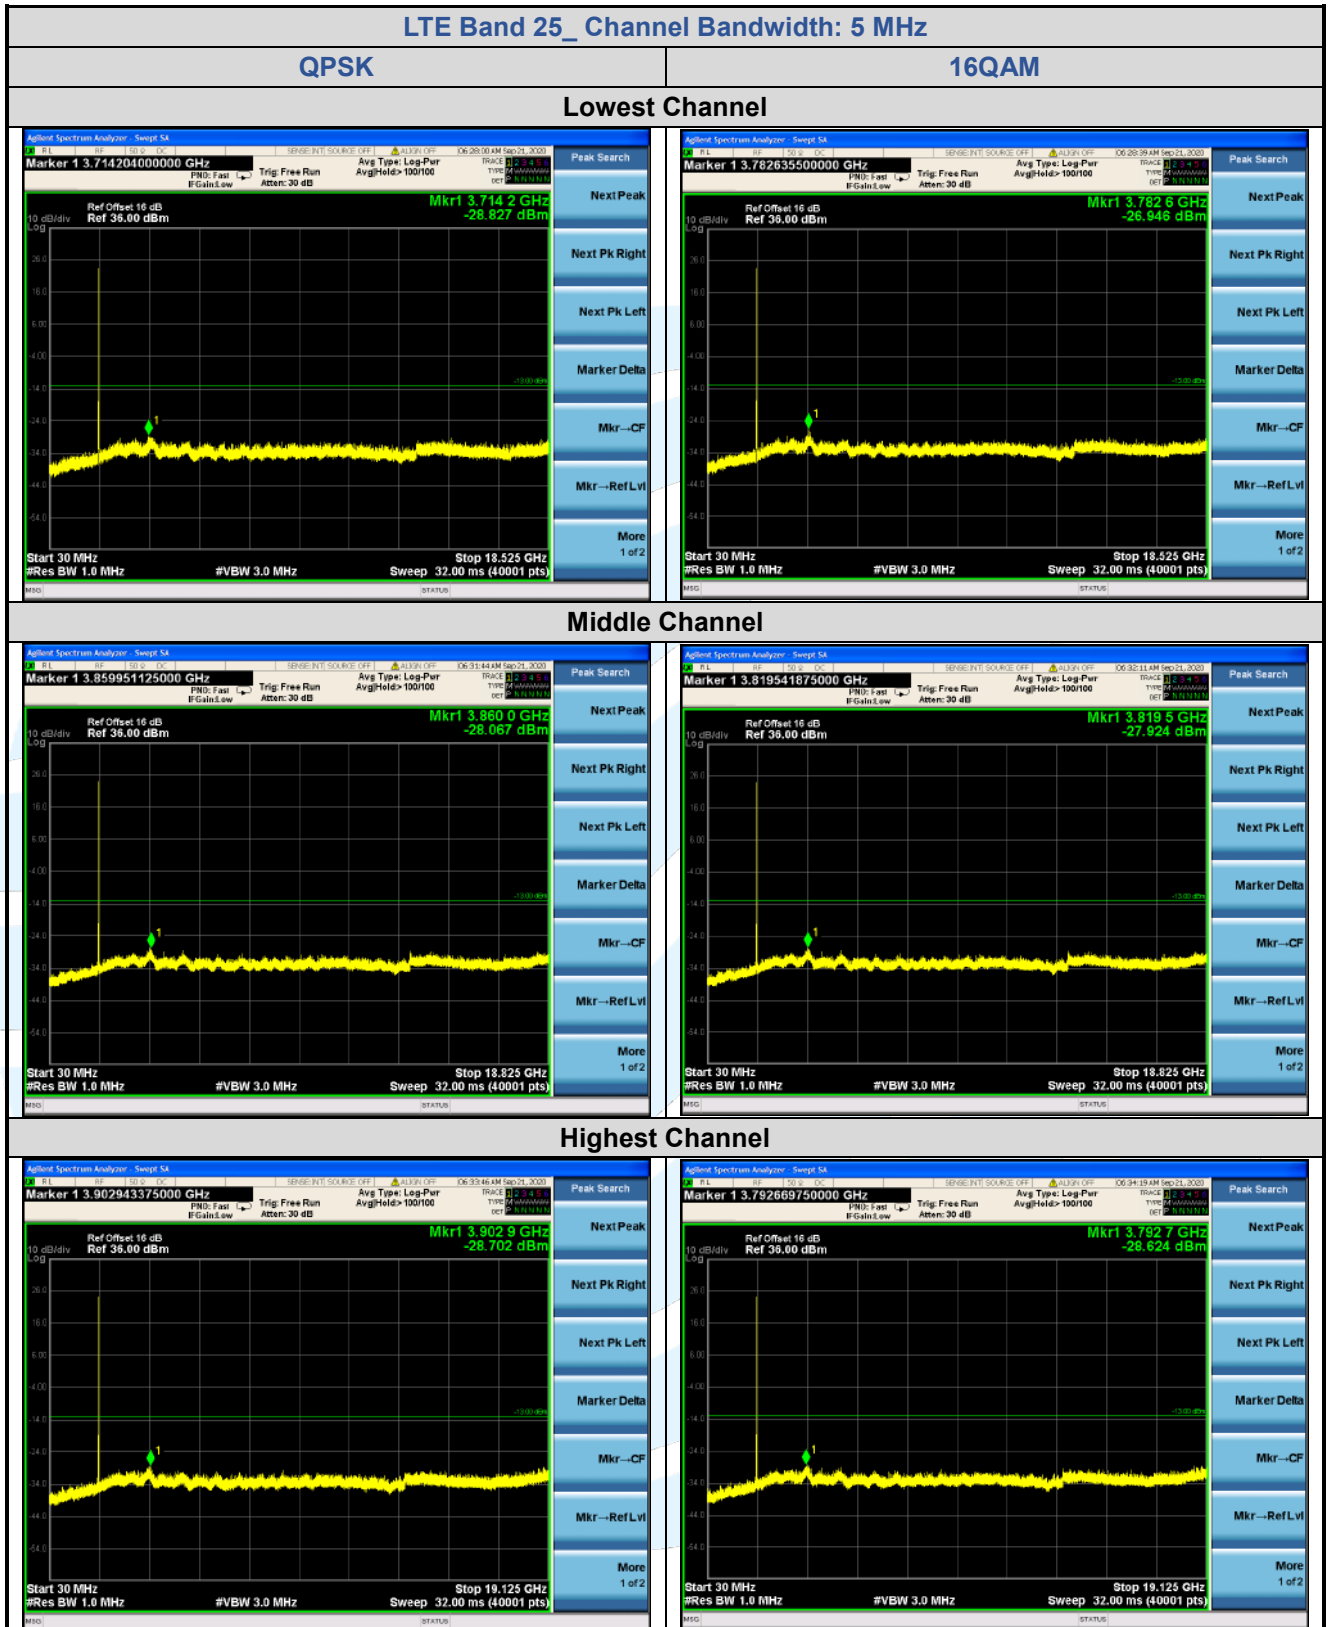

Shenzhen UnionTrust Quality and Technology Co., Ltd.

Address: Unit D/E of 9/F and 16/F, Block A, Building 6, Baoneng science and technology park, Longhua district, Shenzhen, China

Tel: +86-755-28230888

Fax: +86-755-28230886

E-mail: info@uttlab.com

<http://www.uttlab.com>

UTTR-RF-FCC4G-V1.1