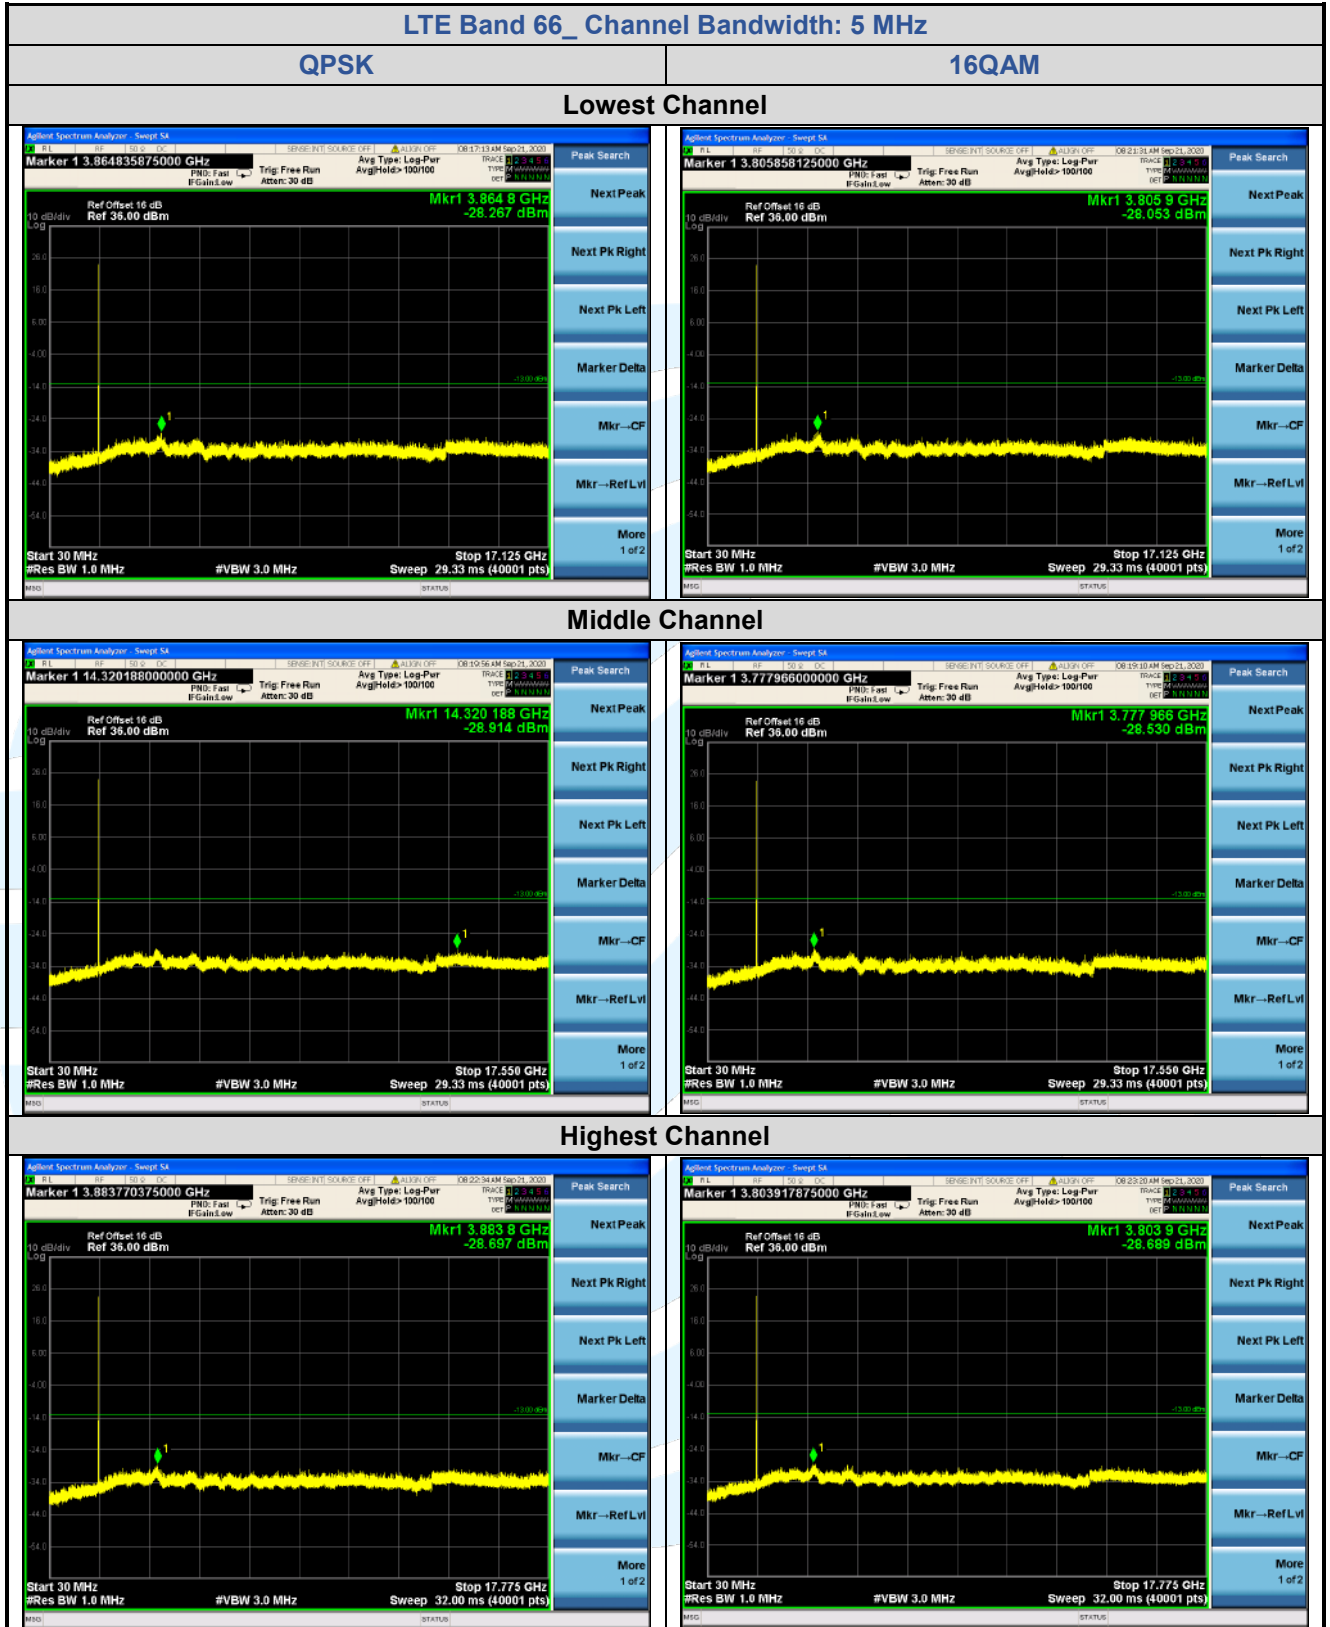

Shenzhen UnionTrust Quality and Technology Co., Ltd.

Address: Unit D/E of 9/F and 16/F, Block A, Building 6, Baoneng science and technology park, Longhua district, Shenzhen, China

Tel: +86-755-28230888

Fax: +86-755-28230886

E-mail: info@uttlab.com

<http://www.uttlab.com>

UTTR-RF-FCC4G-V1.1