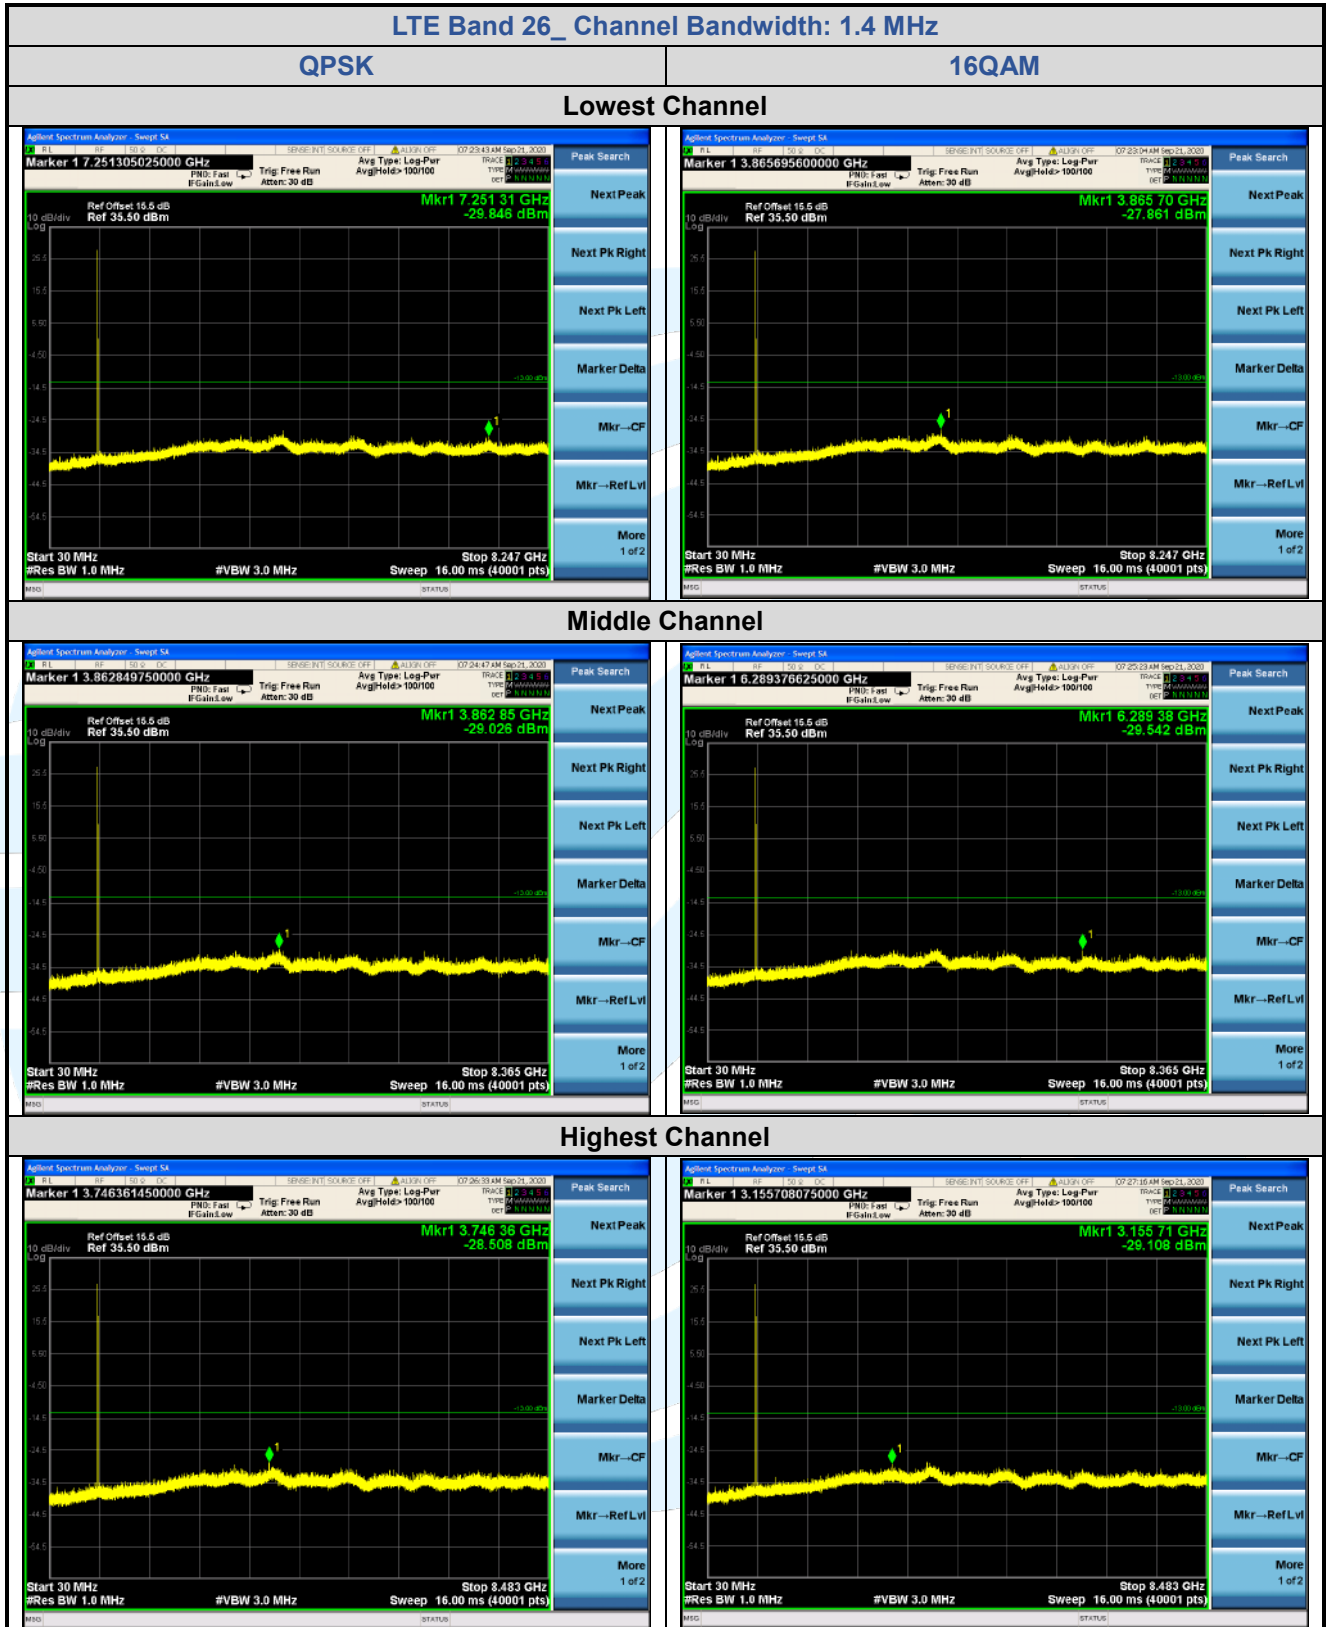

Tel: +86-755-28230888

Fax: +86-755-28230886

E-mail: info@uttlab.com

<http://www.uttlab.com>

UTTR-RF-FCC4G-V1.1

5.7.7 LTE Band 26

**Shenzhen UnionTrust Quality and Technology Co., Ltd.**

Address: Unit D/E of 9/F and 16/F, Block A, Building 6, Baoneng science and technology park, Longhua district, Shenzhen, China