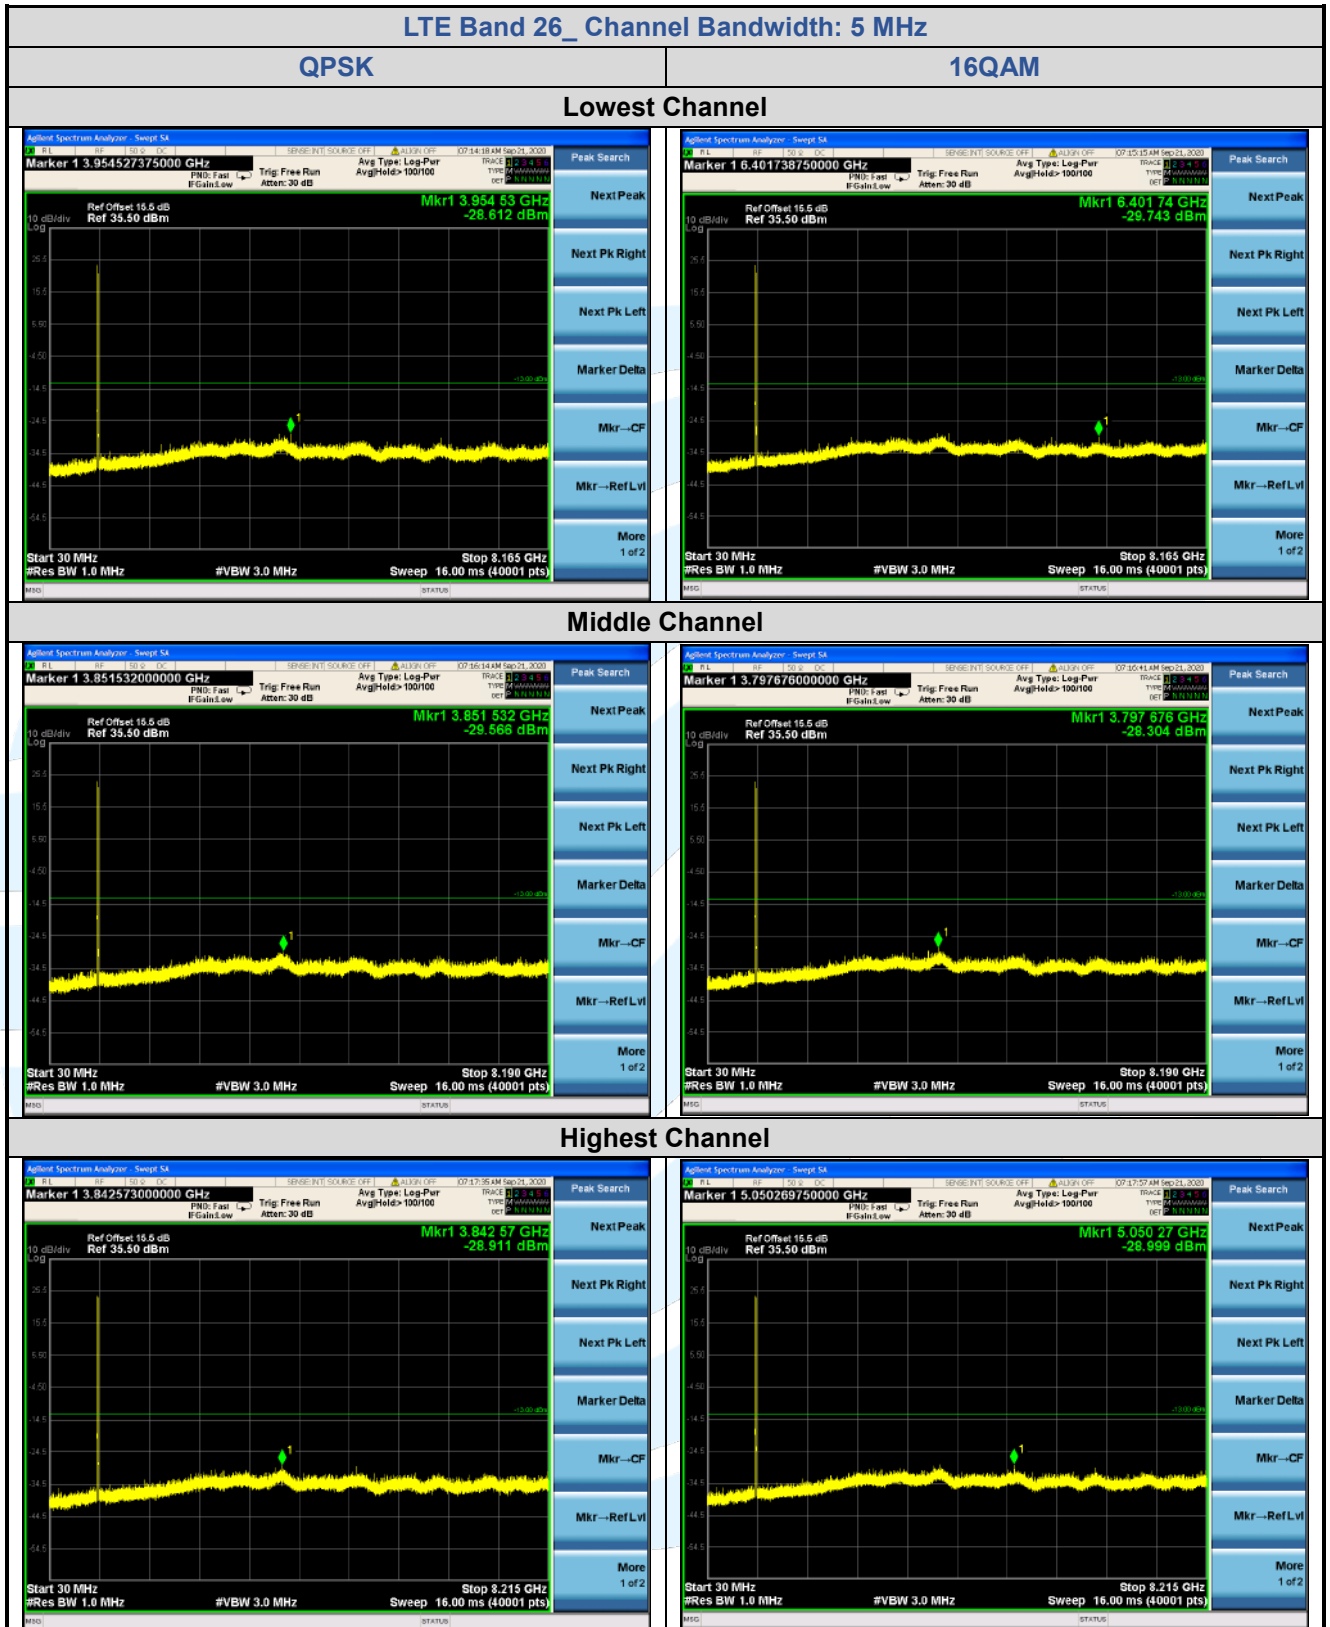

Shenzhen UnionTrust Quality and Technology Co., Ltd.

Address: Unit D/E of 9/F and 16/F, Block A, Building 6, Baoneng science and technology park, Longhua district, Shenzhen, China

Tel: +86-755-28230888

Fax: +86-755-28230886

E-mail: info@uttlab.com

<http://www.uttlab.com>

UTTR-RF-FCC4G-V1.1