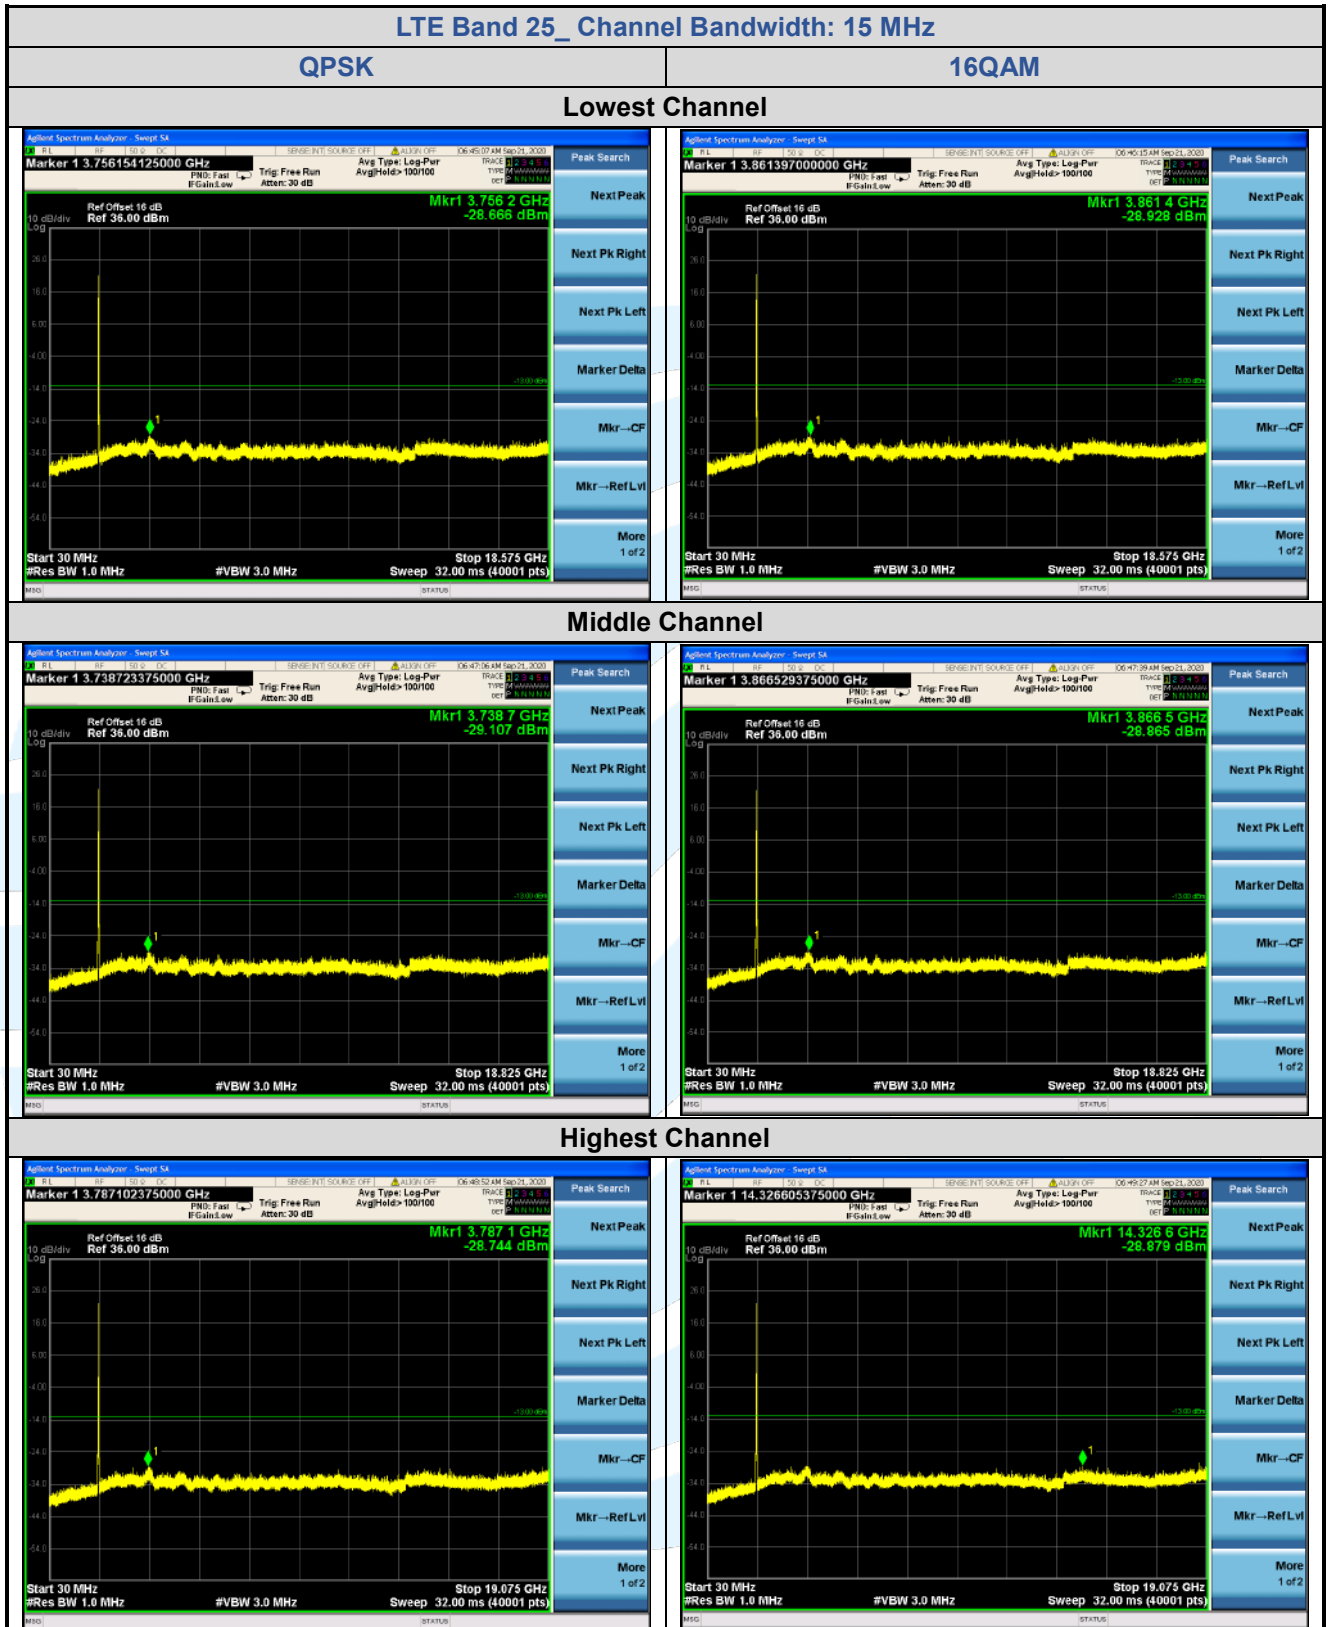

Shenzhen UnionTrust Quality and Technology Co., Ltd.

Address: Unit D/E of 9/F and 16/F, Block A, Building 6, Baoneng science and technology park, Longhua district, Shenzhen, China

Tel: +86-755-28230888

Fax: +86-755-28230886

E-mail: info@uttlab.com

<http://www.uttlab.com>

UTTR-RF-FCC4G-V1.1