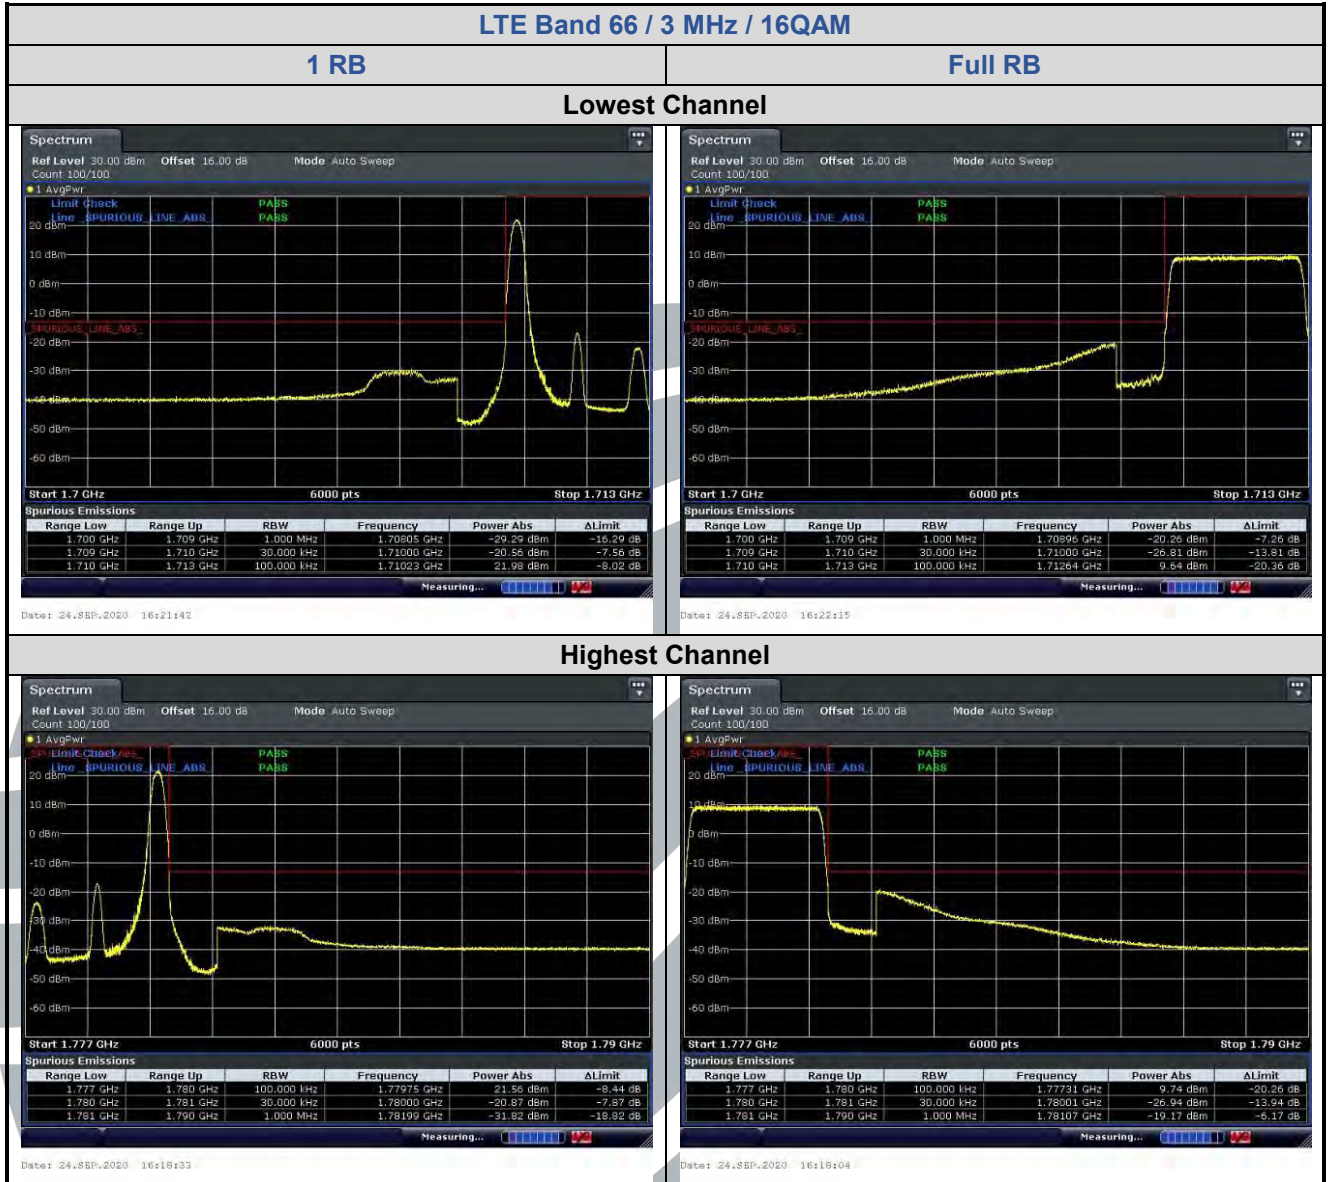

Shenzhen UnionTrust Quality and Technology Co., Ltd.

Address: Unit D/E of 9/F and 16/F, Block A, Building 6, Baoneng science and technology park, Longhua district, Shenzhen, China

Tel: +86-755-28230888

Fax: +86-755-28230886

E-mail: info@uttlab.com

<http://www.uttlab.com>

UTTR-RF-FCC4G-V1.1