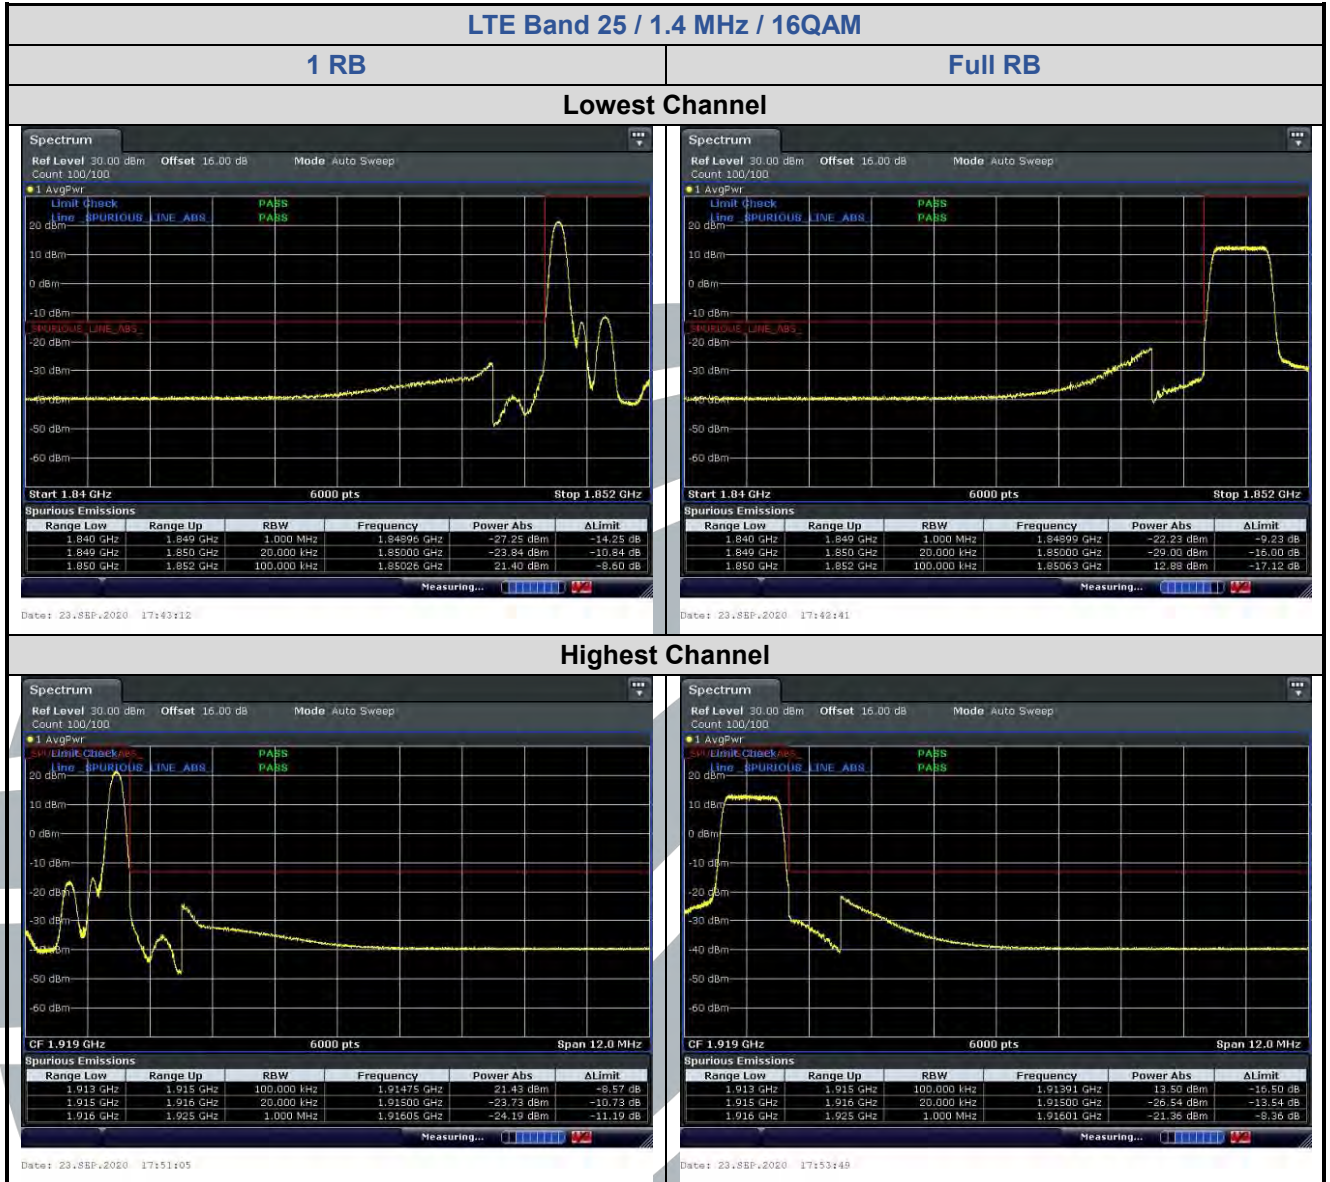

E-mail: info@uttlab.com

<http://www.uttlab.com>

UTTR-RF-FCC4G-V1.1

5.6.6 LTE Band 25

Shenzhen UnionTrust Quality and Technology Co., Ltd.

Address: Unit D/E of 9/F and 16/F, Block A, Building 6, Baoneng science and technology park, Longhua district, Shenzhen, China