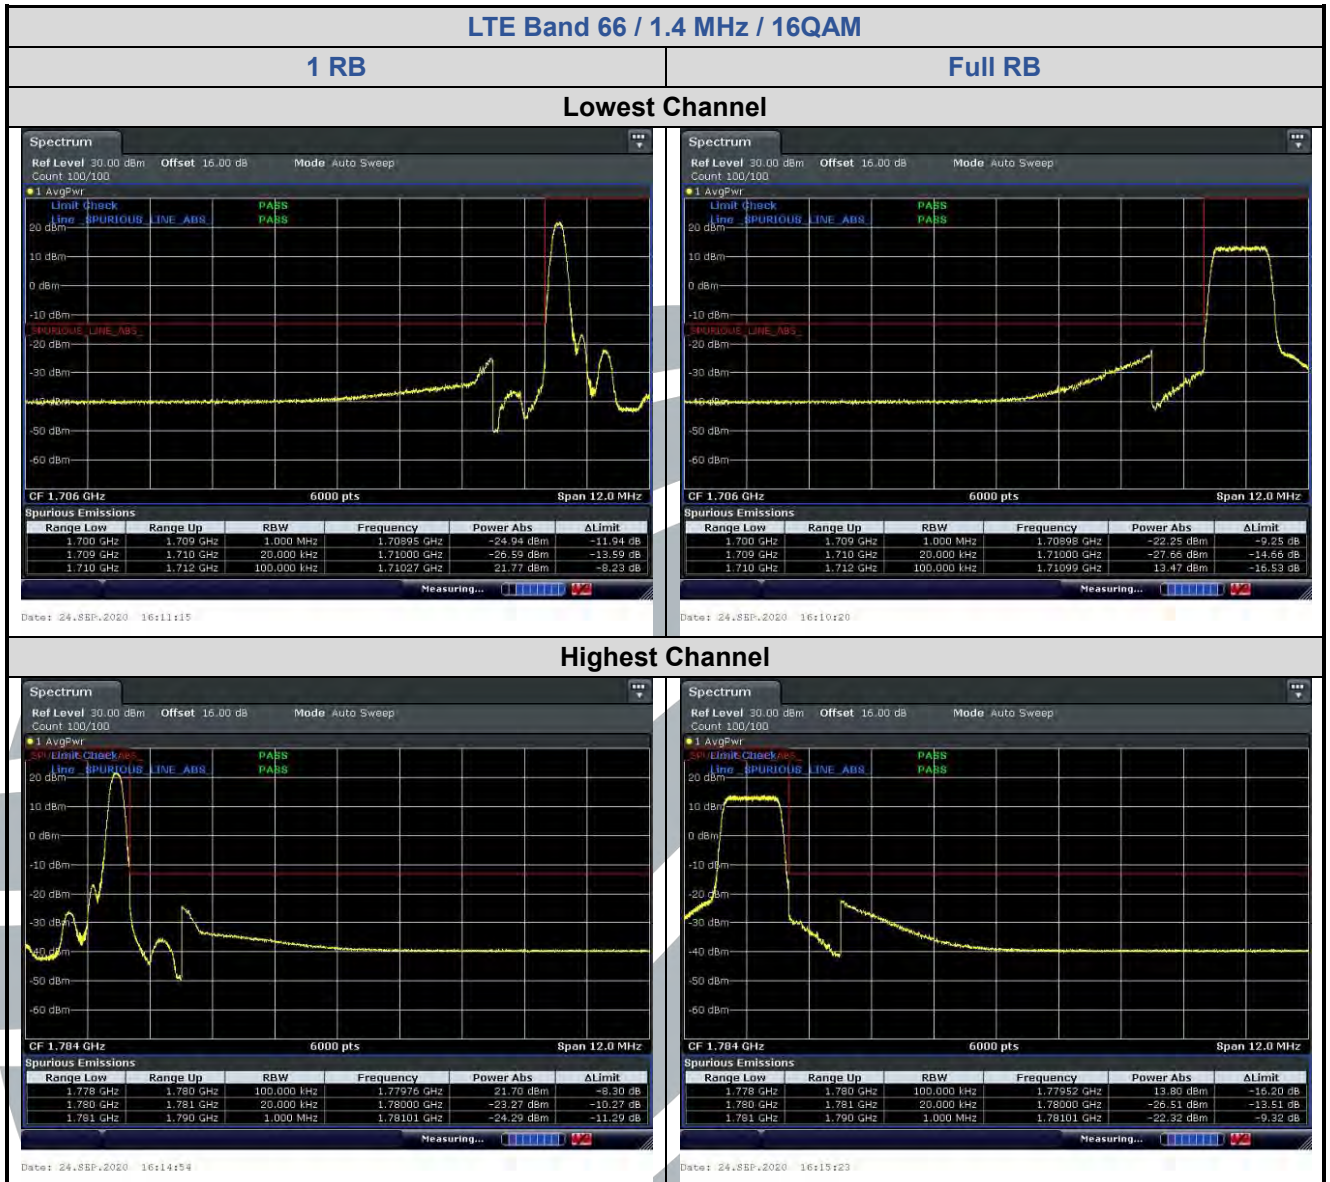

E-mail: info@uttlab.com

<http://www.uttlab.com>

UTTR-RF-FCC4G-V1.1

Shenzhen UnionTrust Quality and Technology Co., Ltd.

Address: Unit D/E of 9/F and 16/F, Block A, Building 6, Baoneng science and technology park, Longhua district, Shenzhen, China