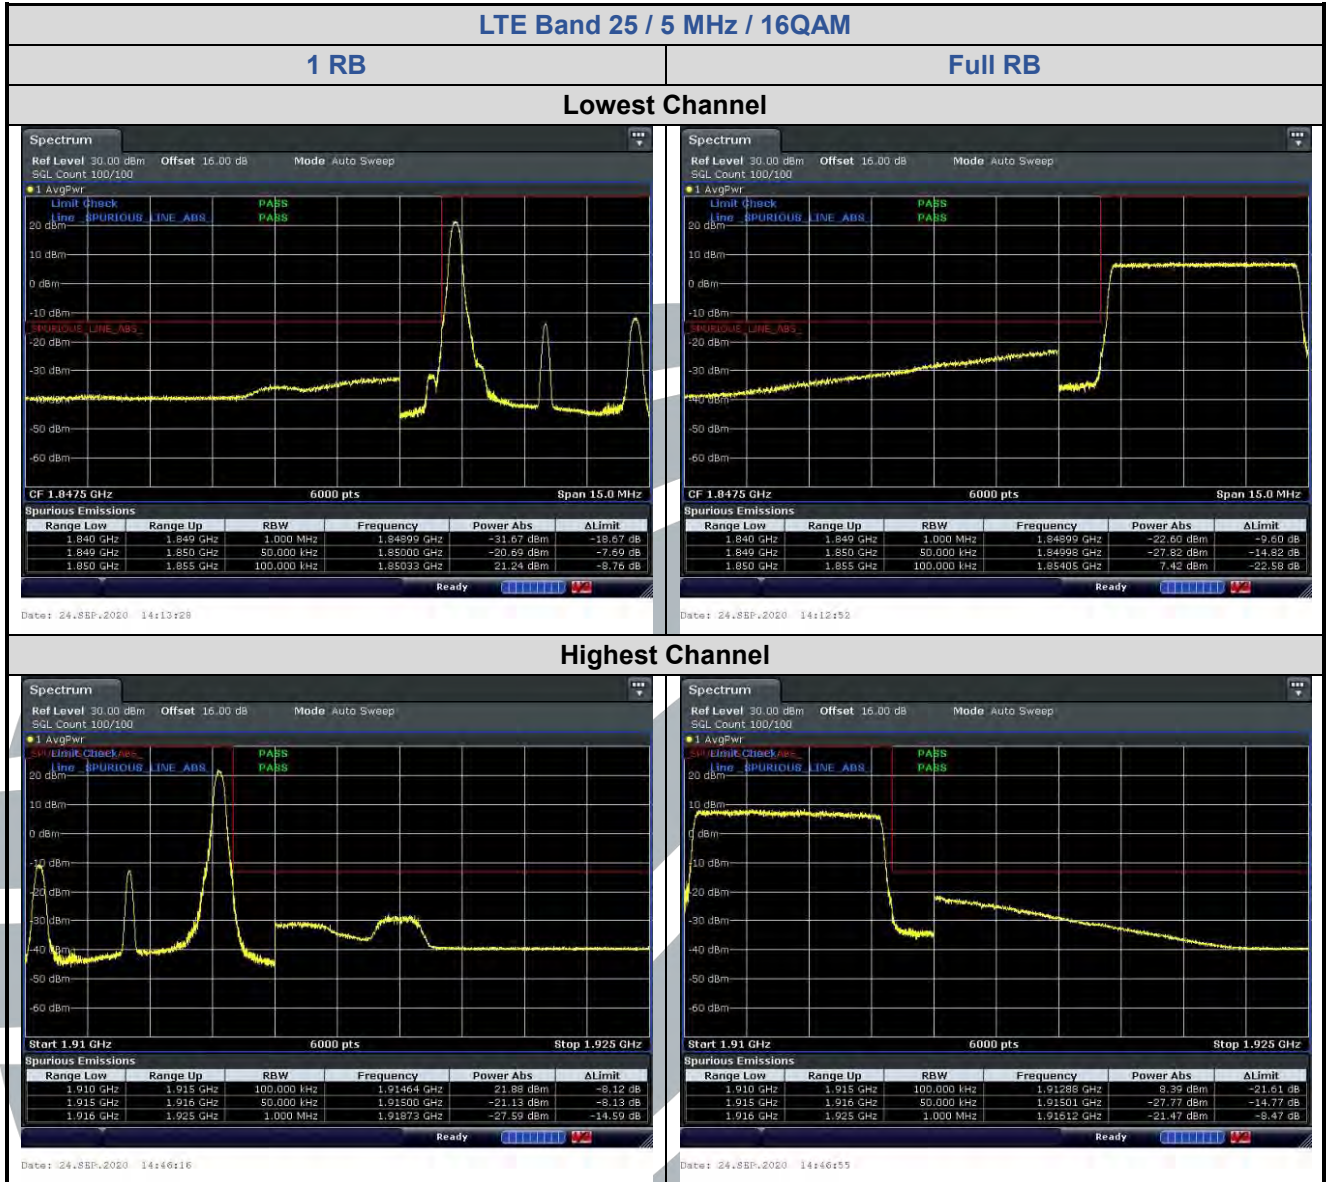

E-mail: info@uttlab.com

<http://www.uttlab.com>

UTTR-RF-FCC4G-V1.1

5.6.6 LTE Band 25

Shenzhen UnionTrust Quality and Technology Co., Ltd.

Address: Unit D/E of 9/F and 16/F, Block A, Building 6, Baoneng science and technology park, Longhua district, Shenzhen, China