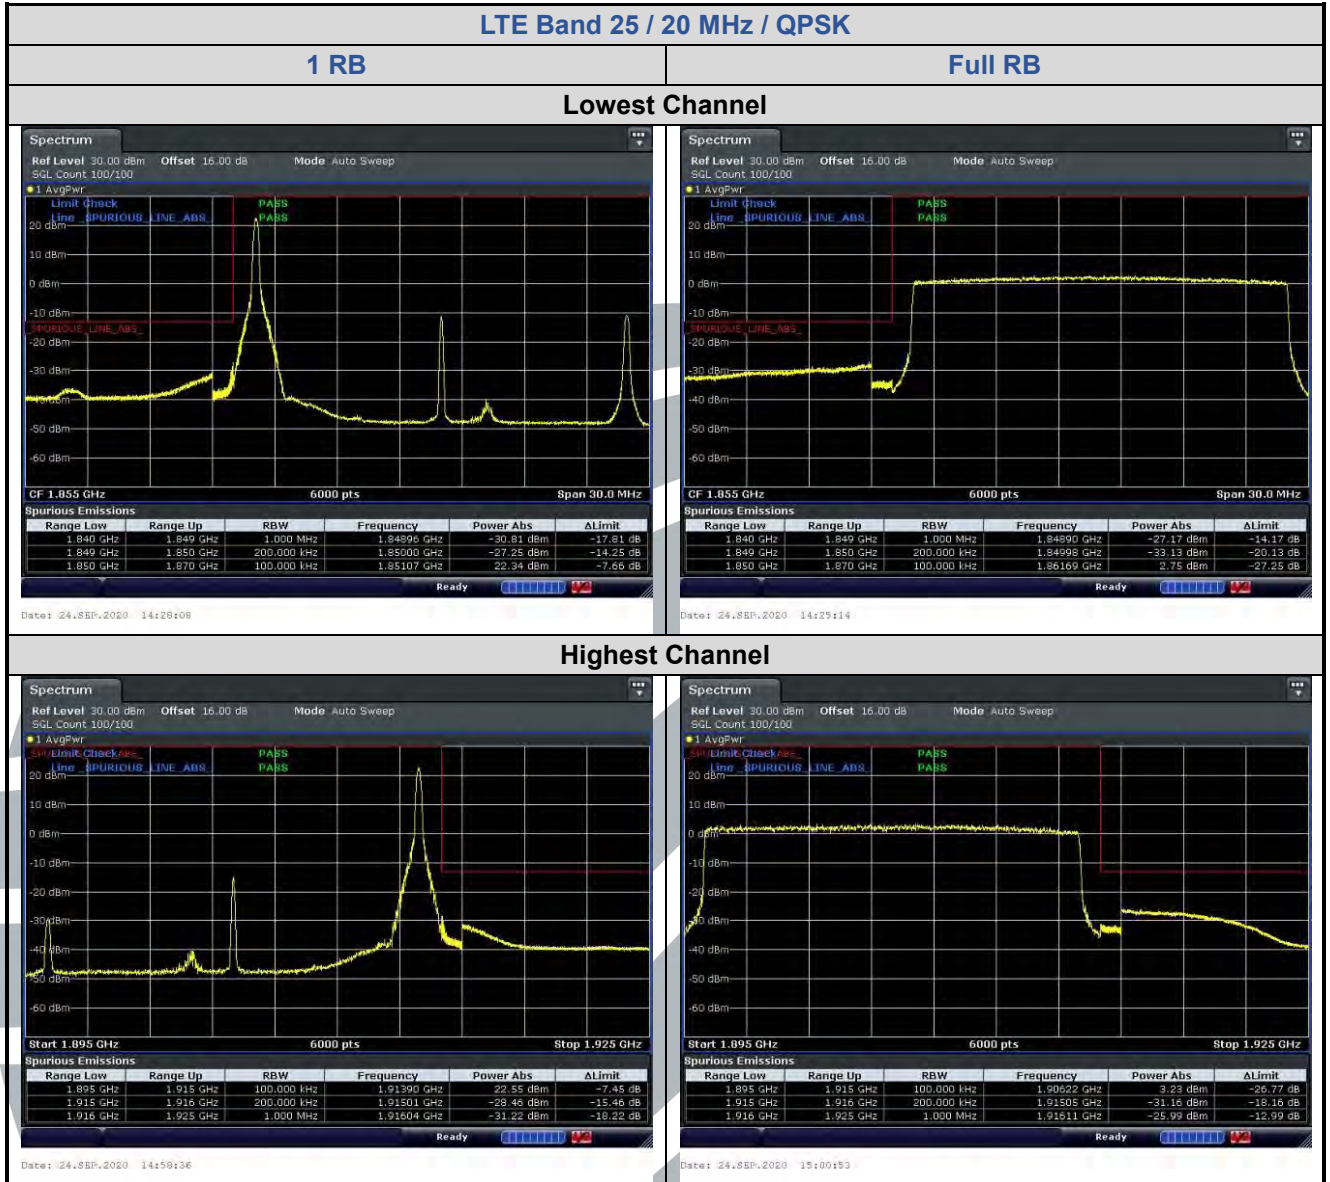

E-mail: info@uttlab.com

<http://www.uttlab.com>

UTTR-RF-FCC4G-V1.1

5.6.6 LTE Band 25

Shenzhen UnionTrust Quality and Technology Co., Ltd.

Address: Unit D/E of 9/F and 16/F, Block A, Building 6, Baoneng science and technology park, Longhua district, Shenzhen, China