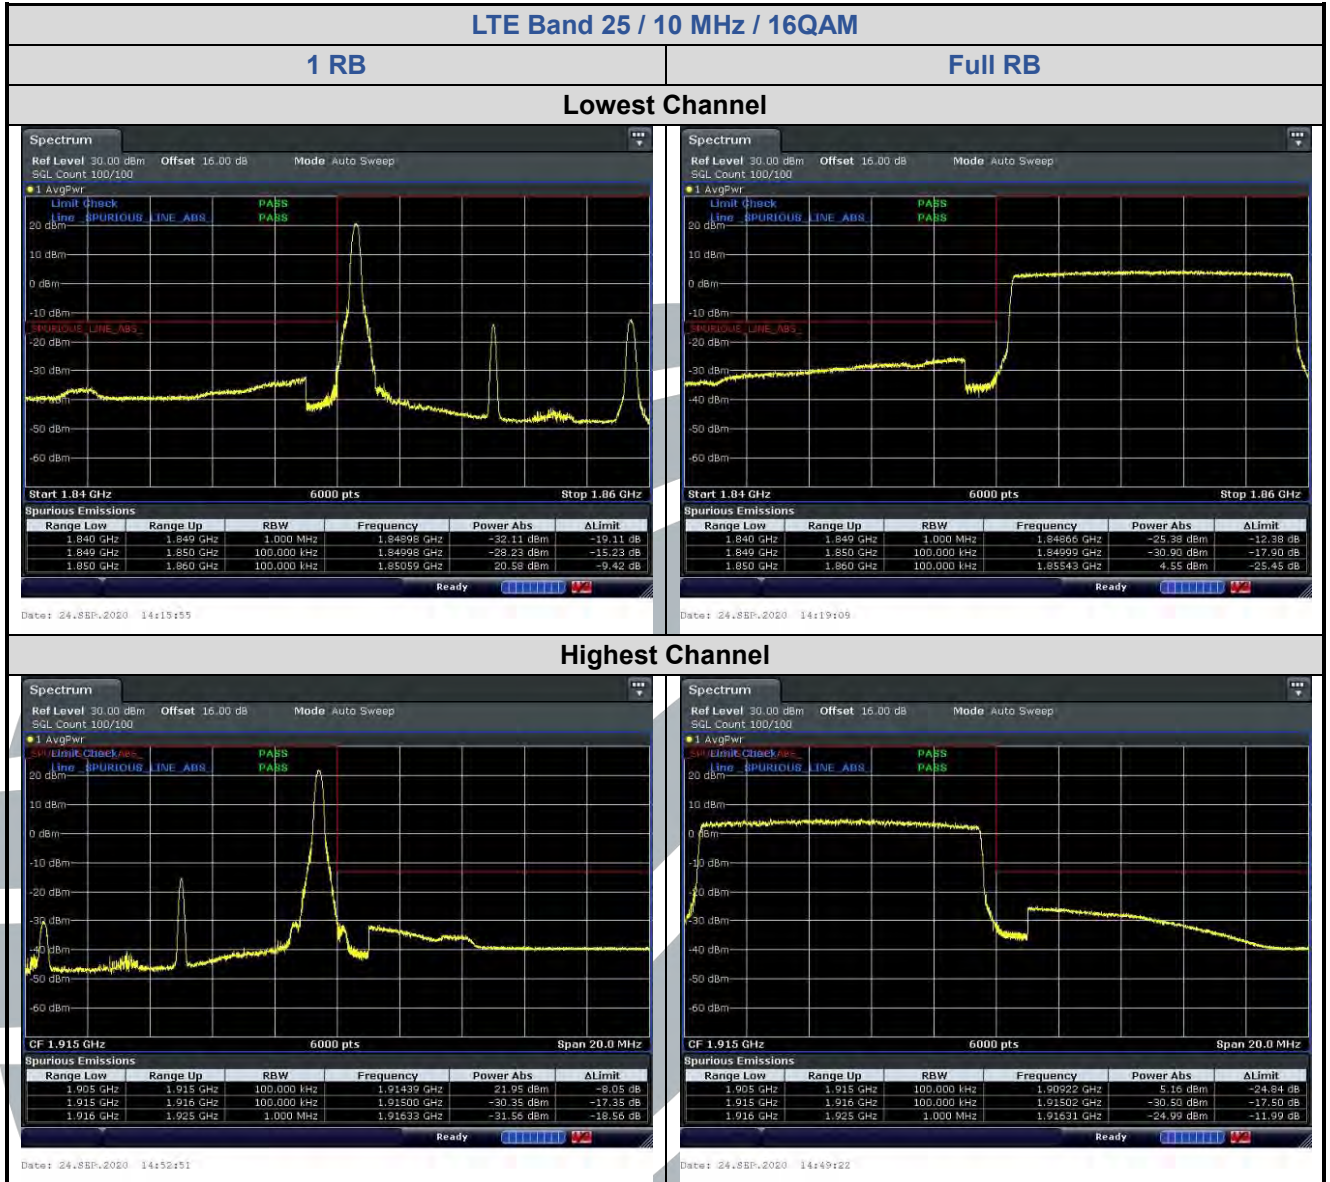

E-mail: info@uttlab.com

<http://www.uttlab.com>

UTTR-RF-FCC4G-V1.1

5.6.6 LTE Band 25

Shenzhen UnionTrust Quality and Technology Co., Ltd.

Address: Unit D/E of 9/F and 16/F, Block A, Building 6, Baoneng science and technology park, Longhua district, Shenzhen, China