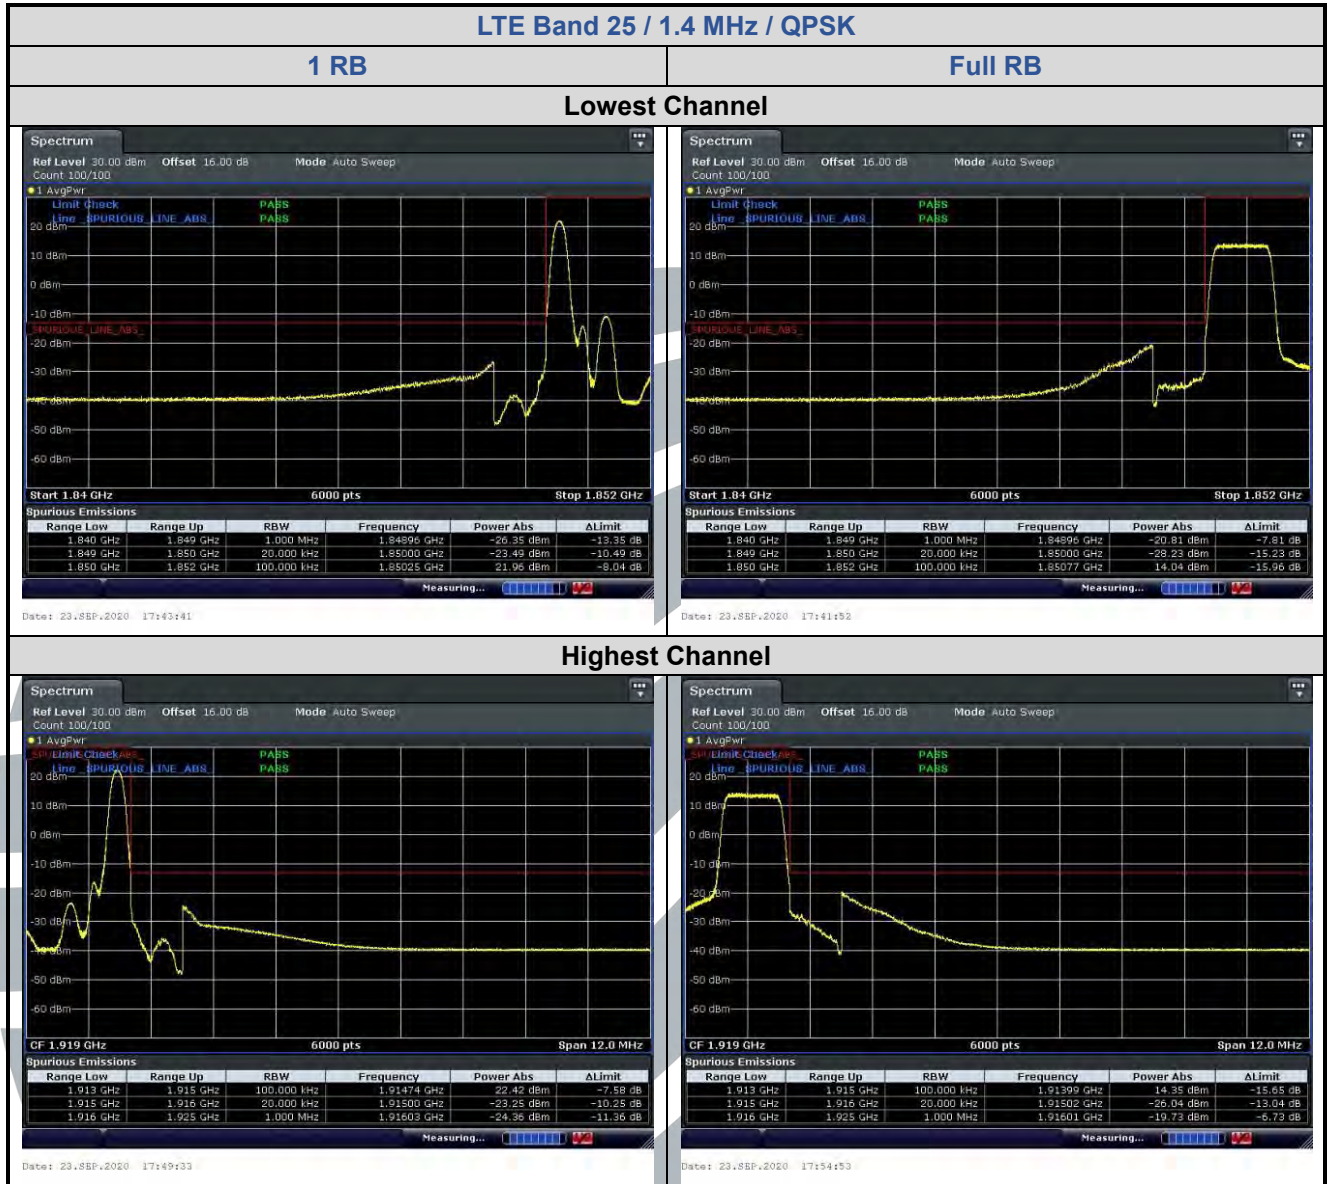

E-mail: info@uttlab.com

<http://www.uttlab.com>

UTTR-RF-FCC4G-V1.1

5.6.6 LTE Band 25

Shenzhen UnionTrust Quality and Technology Co., Ltd.

Address: Unit D/E of 9/F and 16/F, Block A, Building 6, Baoneng science and technology park, Longhua district, Shenzhen, China