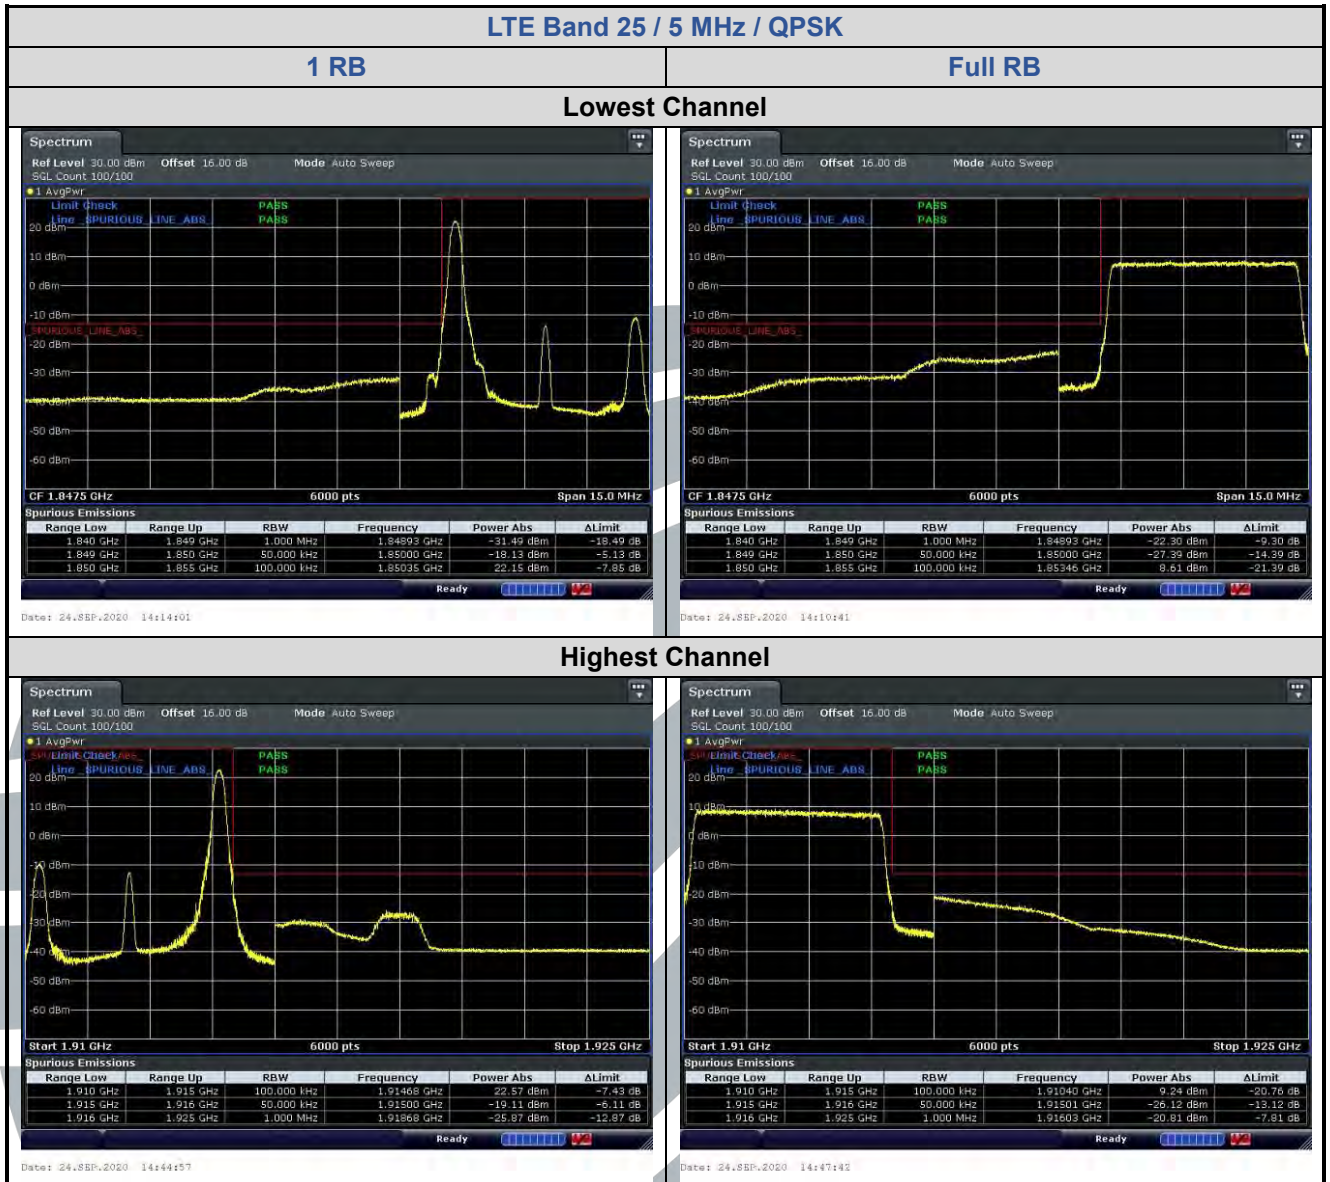

E-mail: info@uttlab.com

<http://www.uttlab.com>

UTTR-RF-FCC4G-V1.1

5.6.6 LTE Band 25

Shenzhen UnionTrust Quality and Technology Co., Ltd.

Address: Unit D/E of 9/F and 16/F, Block A, Building 6, Baoneng science and technology park, Longhua district, Shenzhen, China