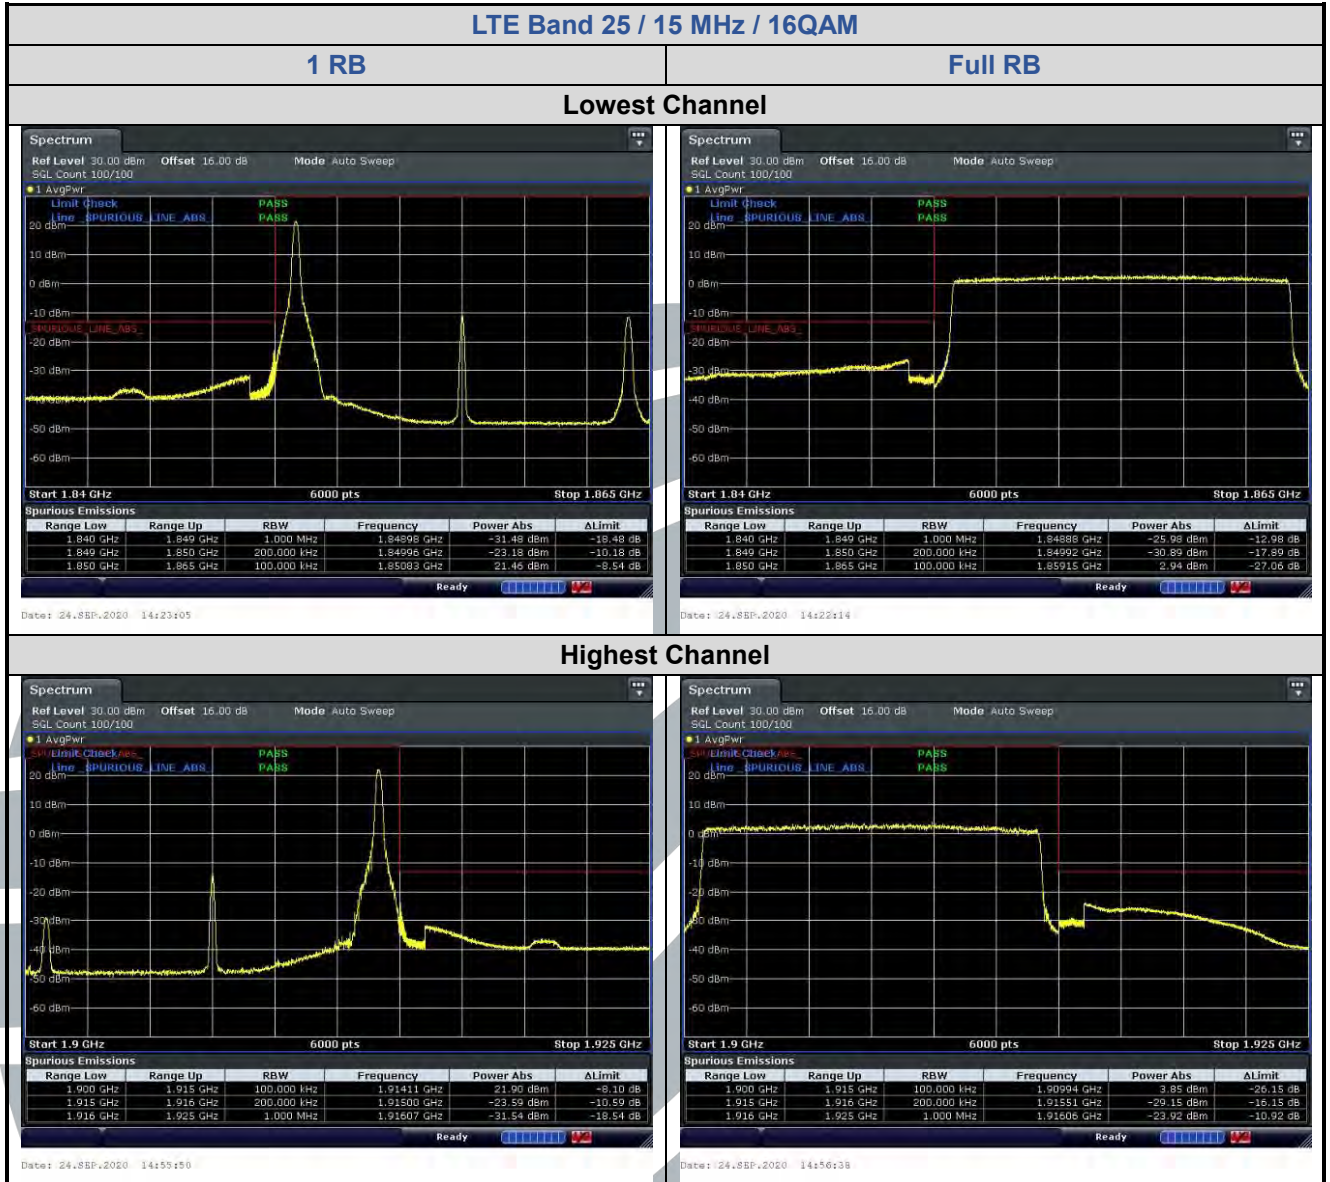

E-mail: info@uttlab.com

<http://www.uttlab.com>

UTTR-RF-FCC4G-V1.1

5.6.6 LTE Band 25

Shenzhen UnionTrust Quality and Technology Co., Ltd.

Address: Unit D/E of 9/F and 16/F, Block A, Building 6, Baoneng science and technology park, Longhua district, Shenzhen, China