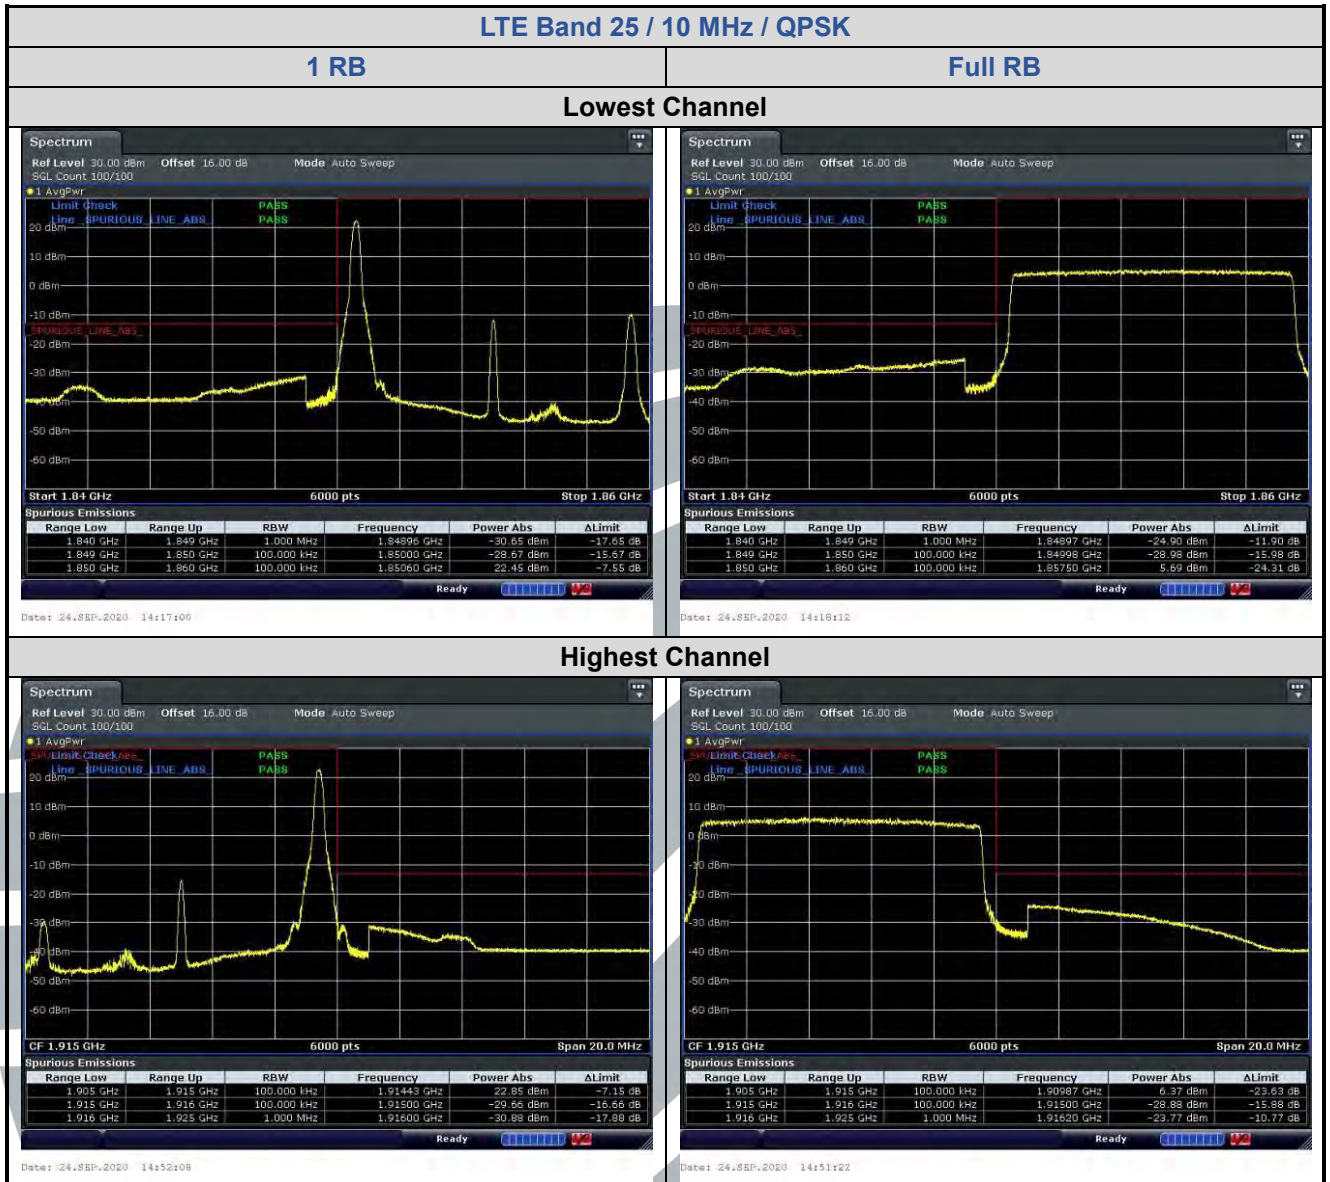

E-mail: info@uttlab.com

<http://www.uttlab.com>

UTTR-RF-FCC4G-V1.1

5.6.6 LTE Band 25

Shenzhen UnionTrust Quality and Technology Co., Ltd.

Address: Unit D/E of 9/F and 16/F, Block A, Building 6, Baoneng science and technology park, Longhua district, Shenzhen, China