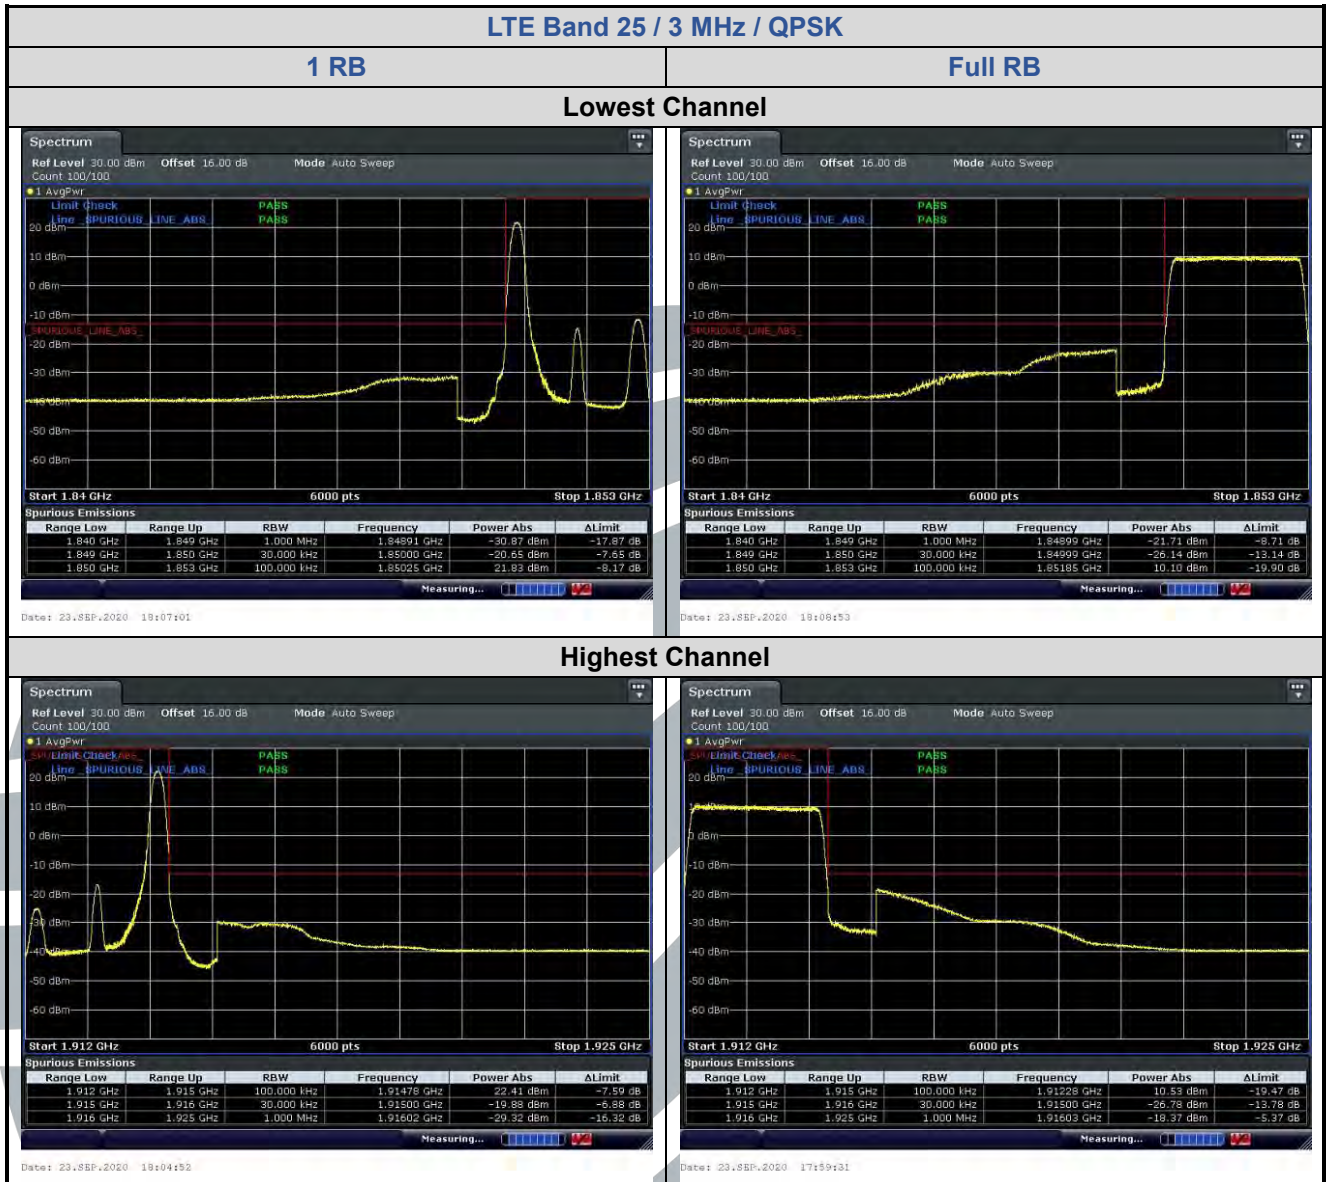

E-mail: info@uttlab.com

<http://www.uttlab.com>

UTTR-RF-FCC4G-V1.1

5.6.6 LTE Band 25

Shenzhen UnionTrust Quality and Technology Co., Ltd.

Address: Unit D/E of 9/F and 16/F, Block A, Building 6, Baoneng science and technology park, Longhua district, Shenzhen, China