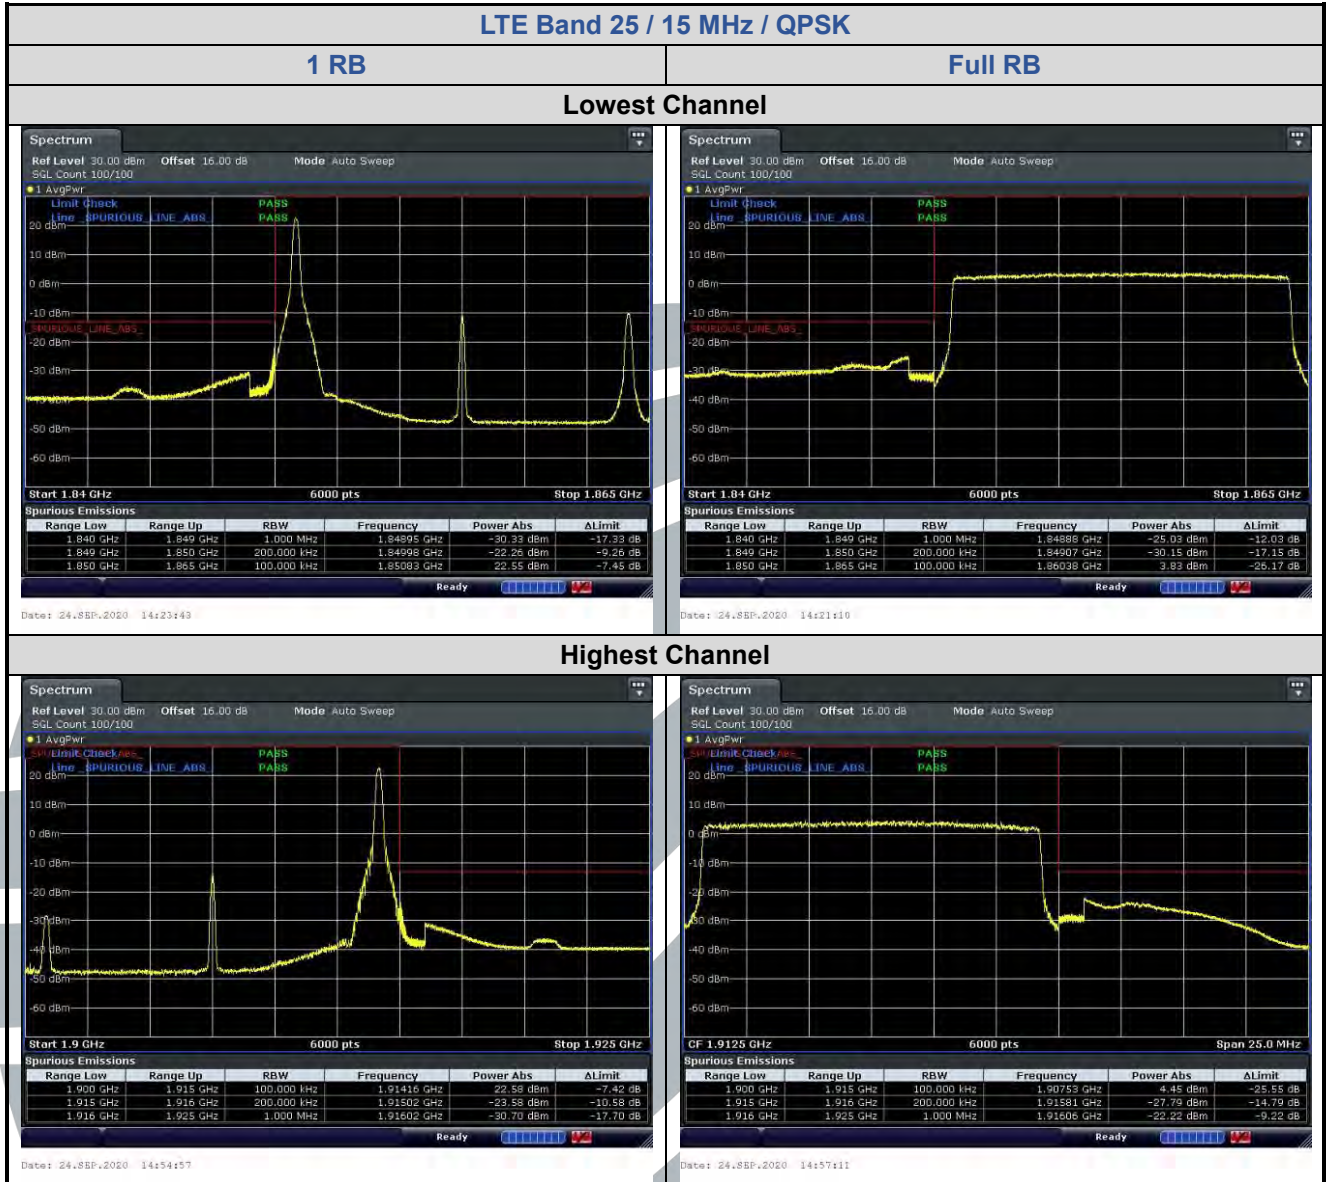

E-mail: info@uttlab.com

<http://www.uttlab.com>

UTTR-RF-FCC4G-V1.1

5.6.6 LTE Band 25

Shenzhen UnionTrust Quality and Technology Co., Ltd.

Address: Unit D/E of 9/F and 16/F, Block A, Building 6, Baoneng science and technology park, Longhua district, Shenzhen, China