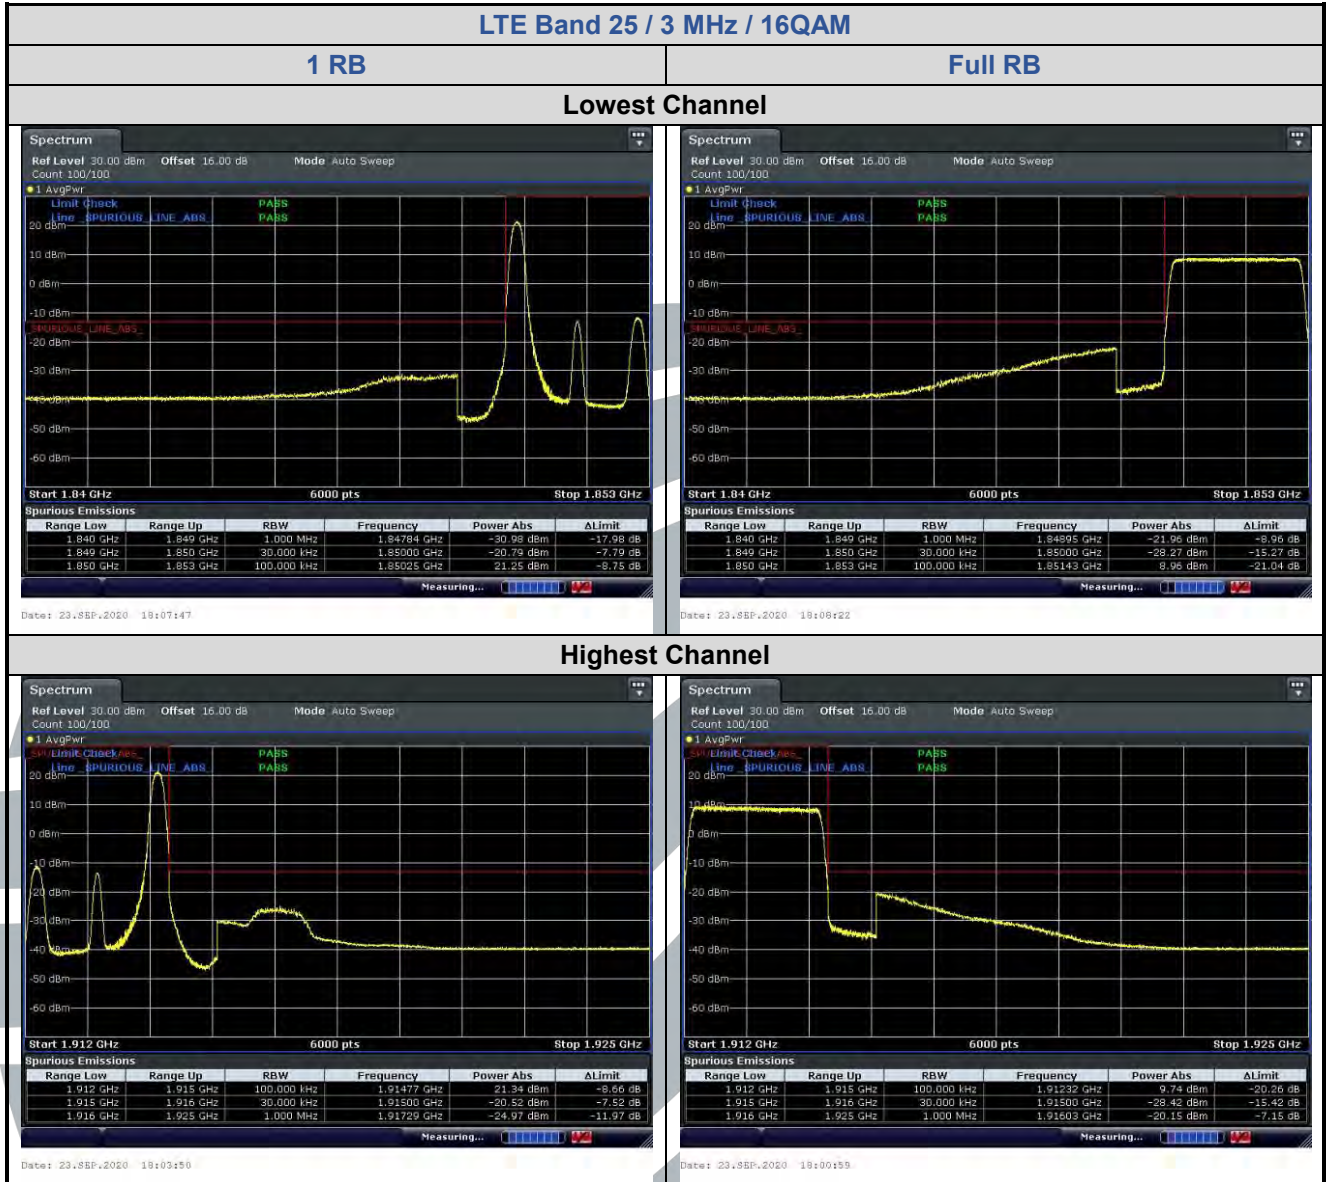

E-mail: info@uttlab.com

<http://www.uttlab.com>

UTTR-RF-FCC4G-V1.1

5.6.6 LTE Band 25

Shenzhen UnionTrust Quality and Technology Co., Ltd.

Address: Unit D/E of 9/F and 16/F, Block A, Building 6, Baoneng science and technology park, Longhua district, Shenzhen, China