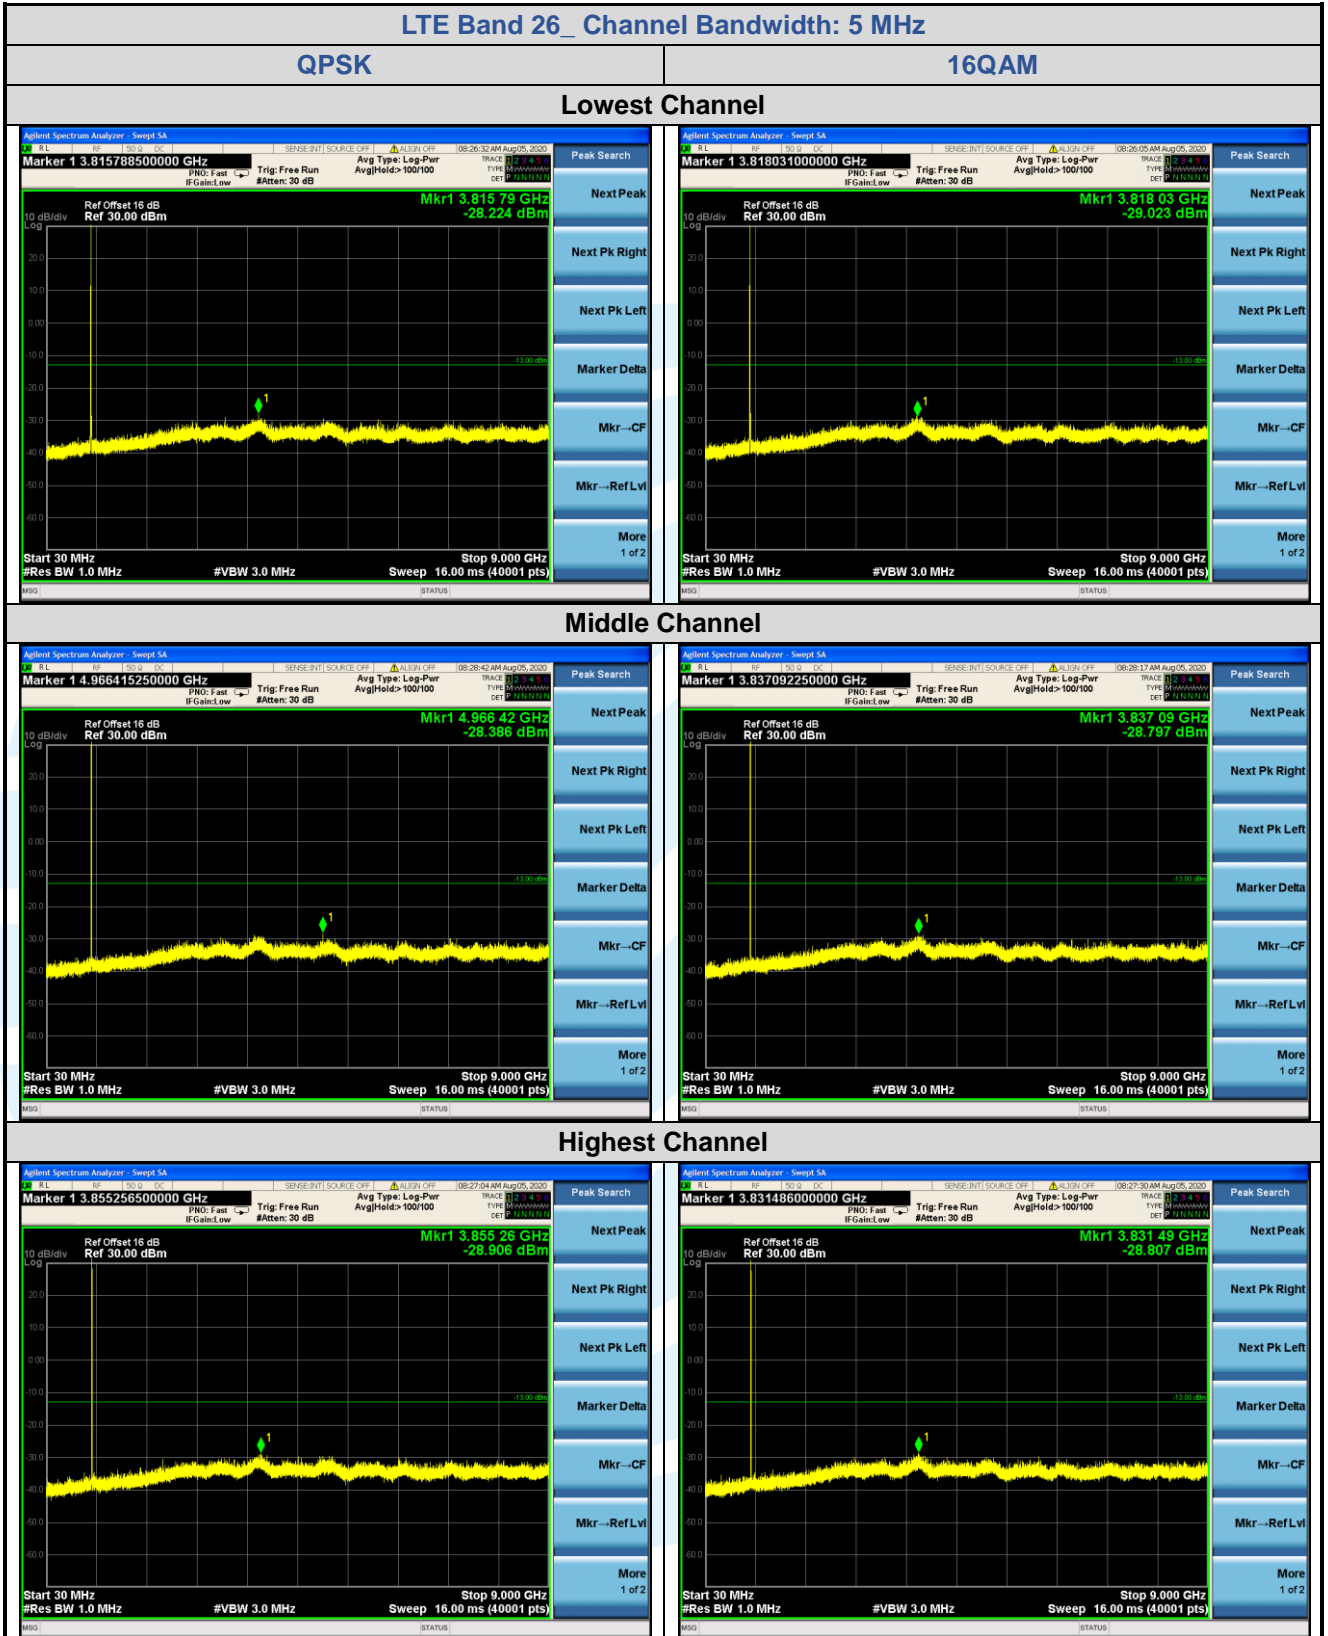

Shenzhen UnionTrust Quality and Technology Co., Ltd.

Address: Unit D/E of 9/F and 16/F, Block A, Building 6, Baoneng science and technology park, Longhua district, Shenzhen, China 518109

Tel: +86-755-28230888

Fax: +86-755-28230886

E-mail: info@uttlab.com

<http://www.uttlab.com>

UTTR-RF-FCC4G-V1.0