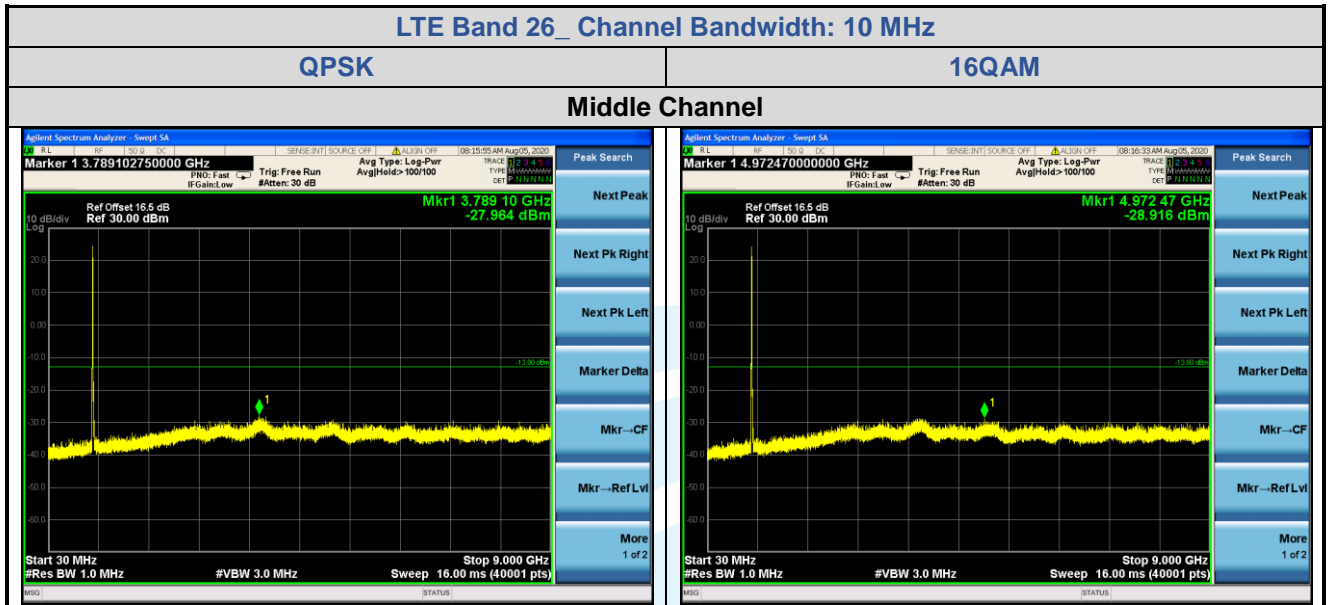

Shenzhen UnionTrust Quality and Technology Co., Ltd.

Address: Unit D/E of 9/F and 16/F, Block A, Building 6, Baoneng science and technology park, Longhua district, Shenzhen, China 518109

Tel: +86-755-28230888

Fax: +86-755-28230886

E-mail: info@uttlab.com

<http://www.uttlab.com>

UTTR-RF-FCC4G-V1.0