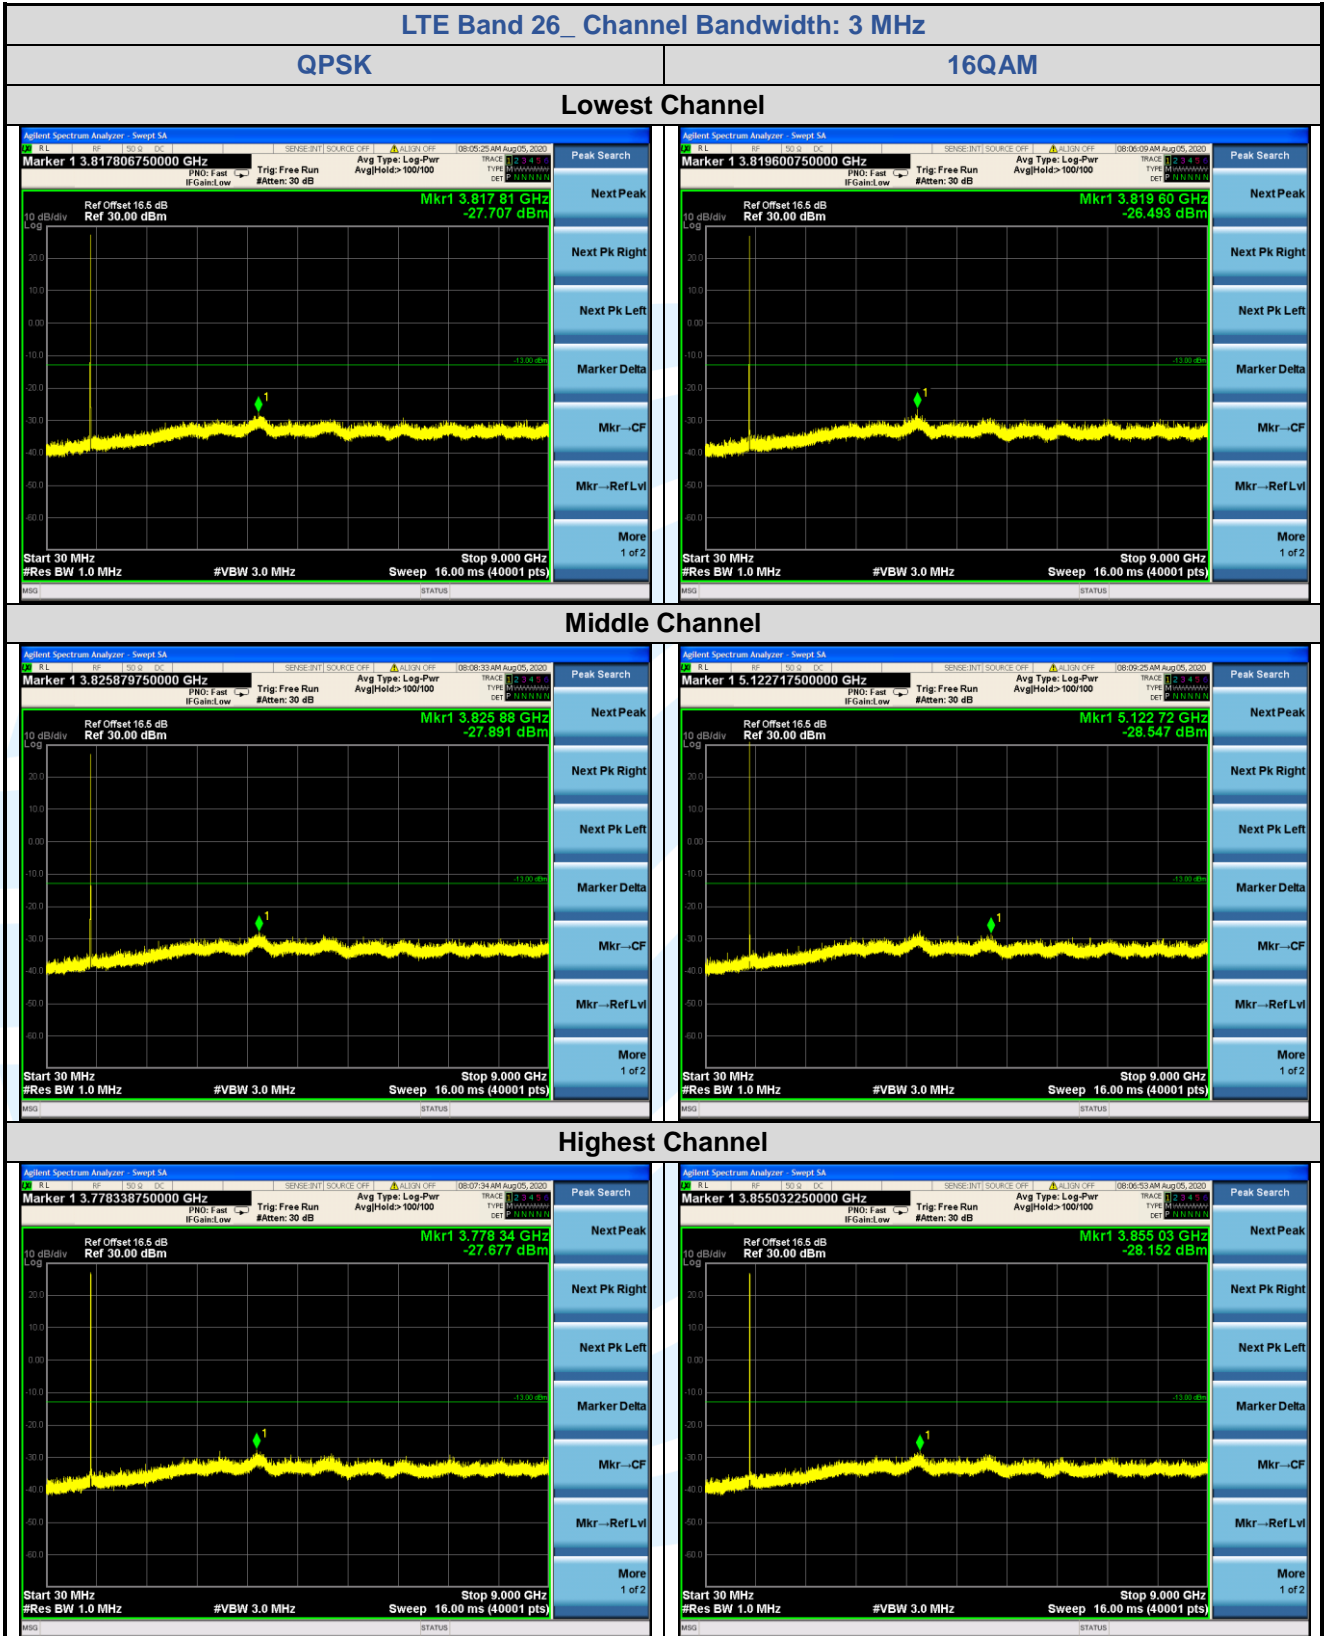

Shenzhen UnionTrust Quality and Technology Co., Ltd.

Address: Unit D/E of 9/F and 16/F, Block A, Building 6, Baoneng science and technology park, Longhua district, Shenzhen, China 518109

Tel: +86-755-28230888

Fax: +86-755-28230886

E-mail: info@uttlab.com

<http://www.uttlab.com>

UTTR-RF-FCC4G-V1.0