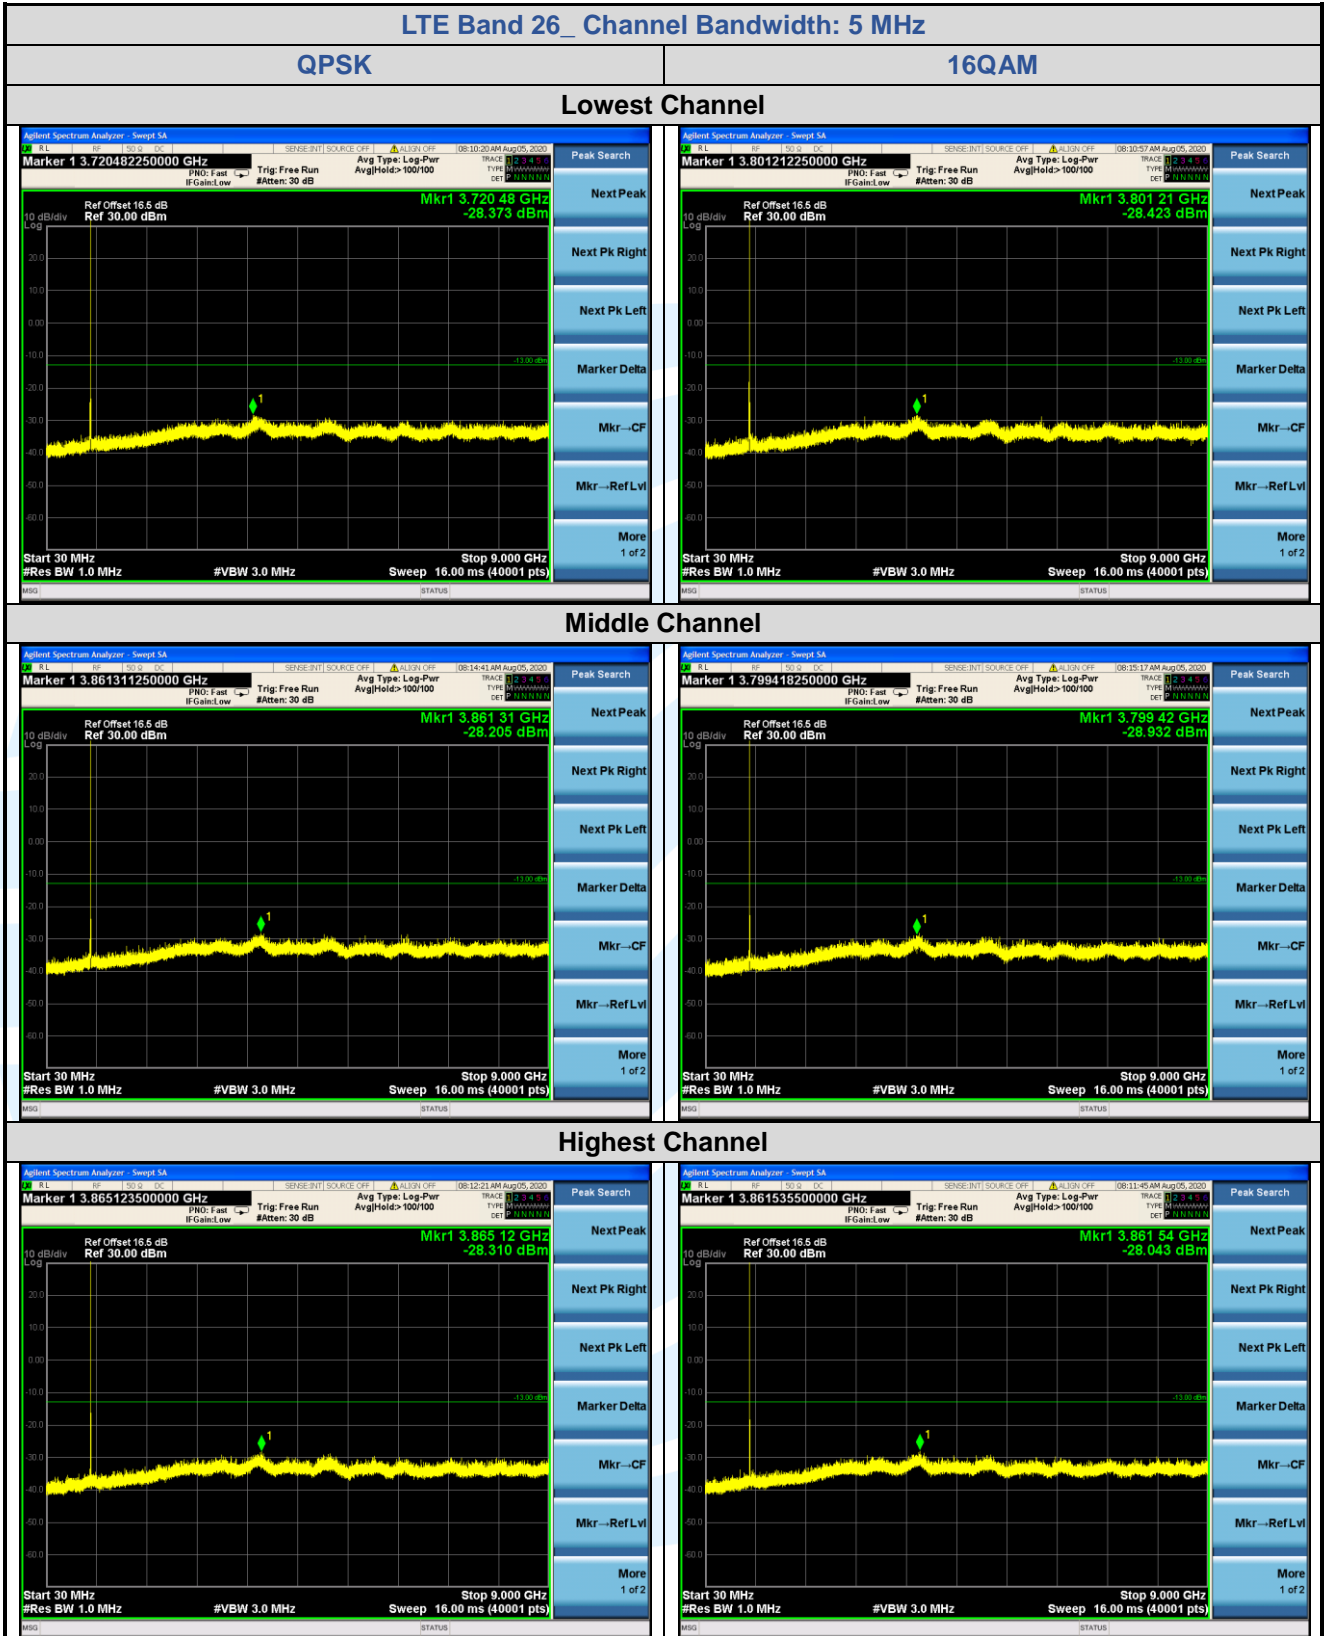

Shenzhen UnionTrust Quality and Technology Co., Ltd.

Address: Unit D/E of 9/F and 16/F, Block A, Building 6, Baoneng science and technology park, Longhua district, Shenzhen, China 518109

Tel: +86-755-28230888

Fax: +86-755-28230886

E-mail: info@uttlab.com

<http://www.uttlab.com>

UTTR-RF-FCC4G-V1.0