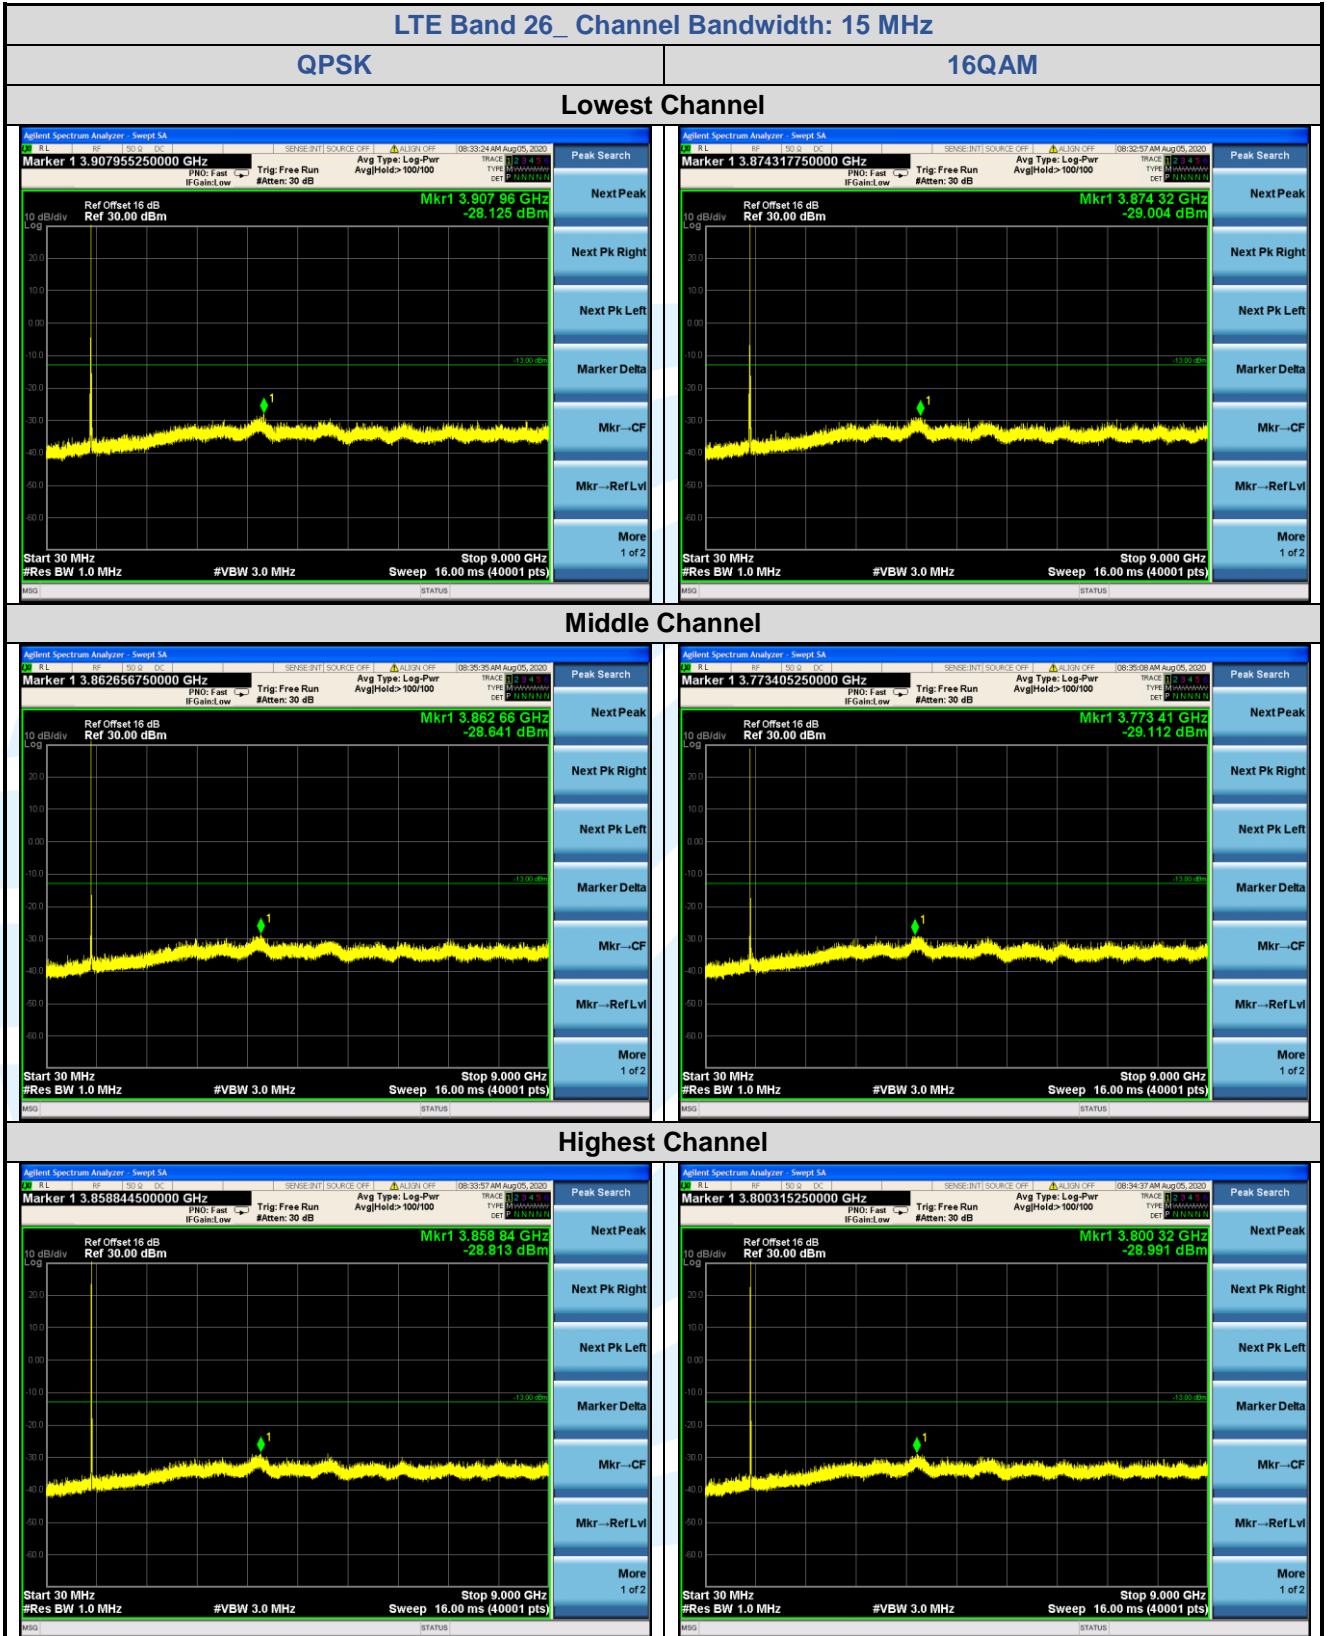

Shenzhen UnionTrust Quality and Technology Co., Ltd.

Address: Unit D/E of 9/F and 16/F, Block A, Building 6, Baoneng science and technology park, Longhua district, Shenzhen, China 518109

Tel: +86-755-28230888

Fax: +86-755-28230886

E-mail: info@uttlab.com

<http://www.uttlab.com>

UTTR-RF-FCC4G-V1.0