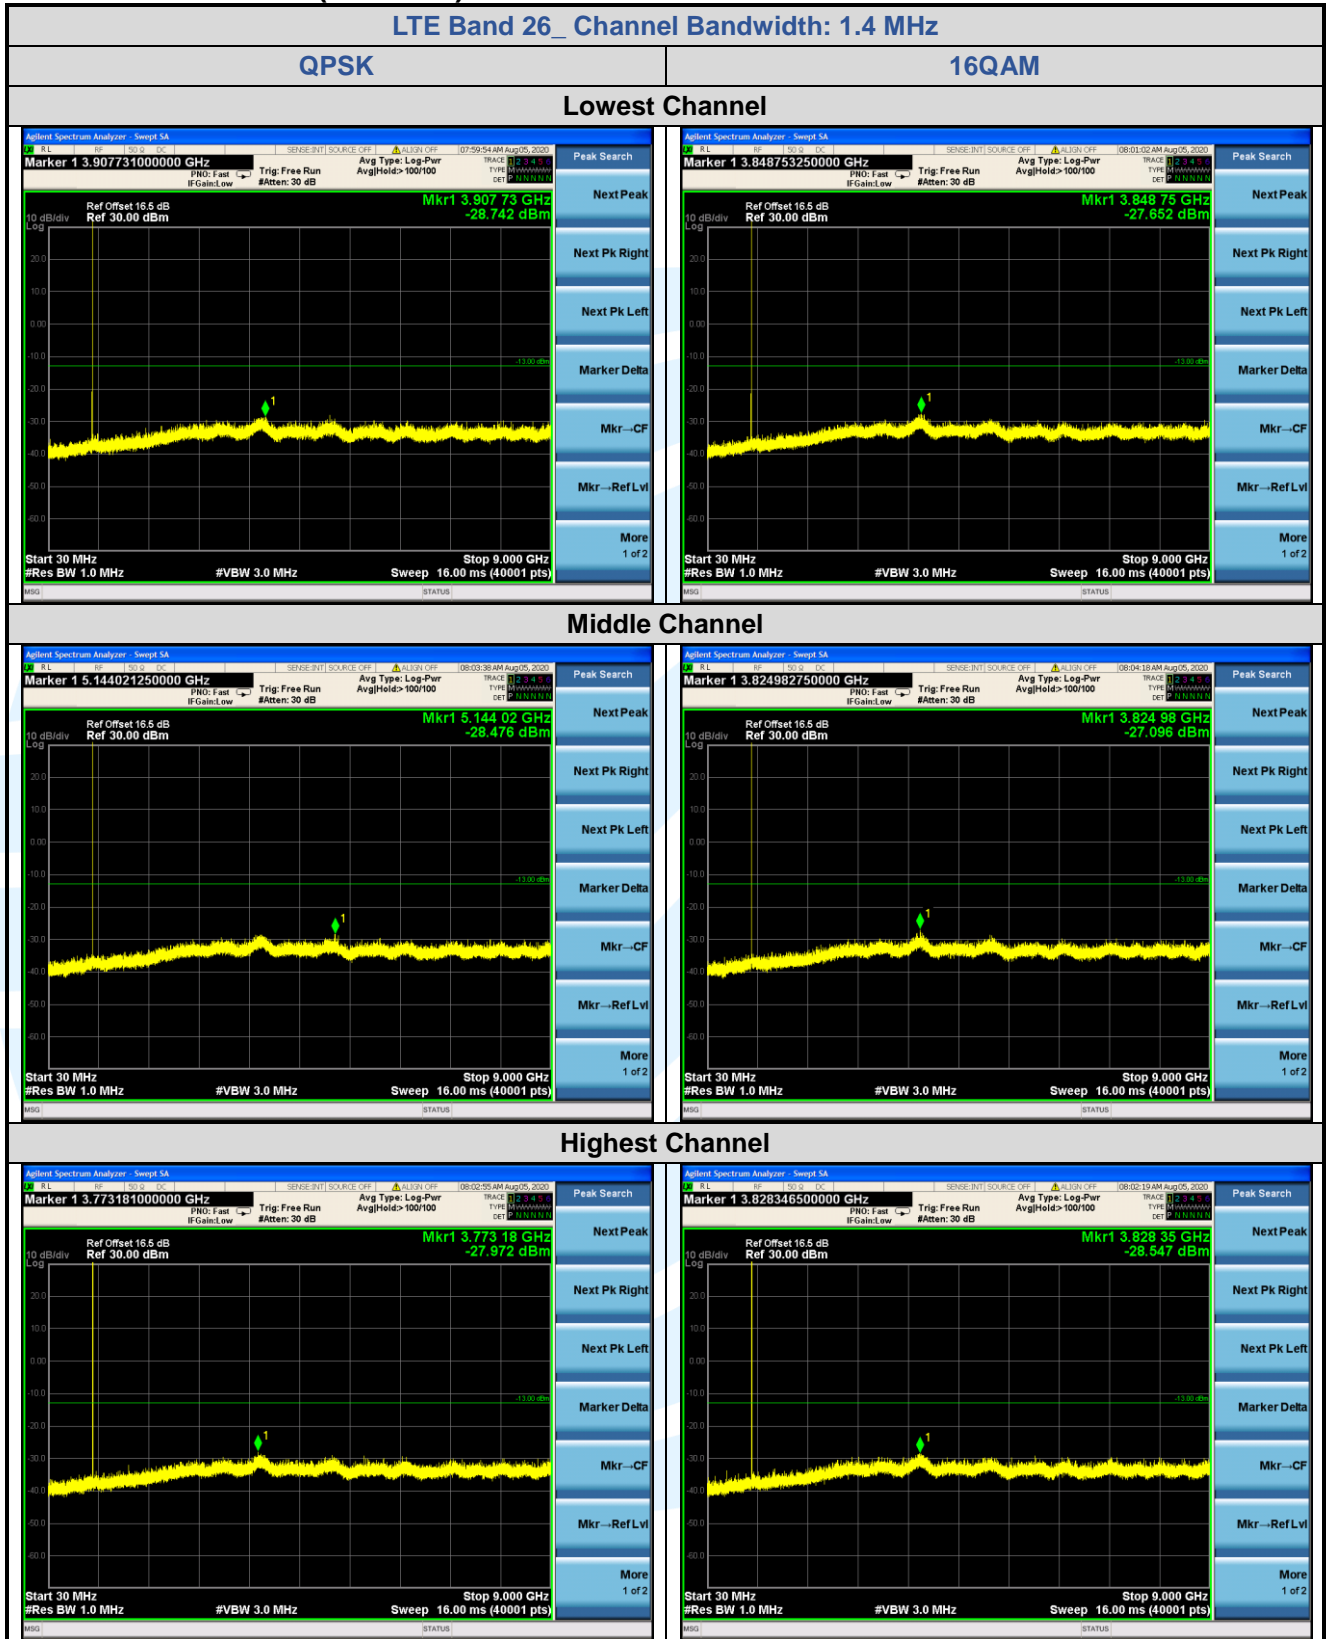

Tel: +86-755-28230888

Fax: +86-755-28230886

E-mail: info@uttlab.com

<http://www.uttlab.com>

UTTR-RF-FCC4G-V1.0

5.7.8 LTE Band 26 (Part 90S)

**Shenzhen UnionTrust Quality and Technology Co., Ltd.**

Address: Unit D/E of 9/F and 16/F, Block A, Building 6, Baoneng science and technology park, Longhua district, Shenzhen, China 518109