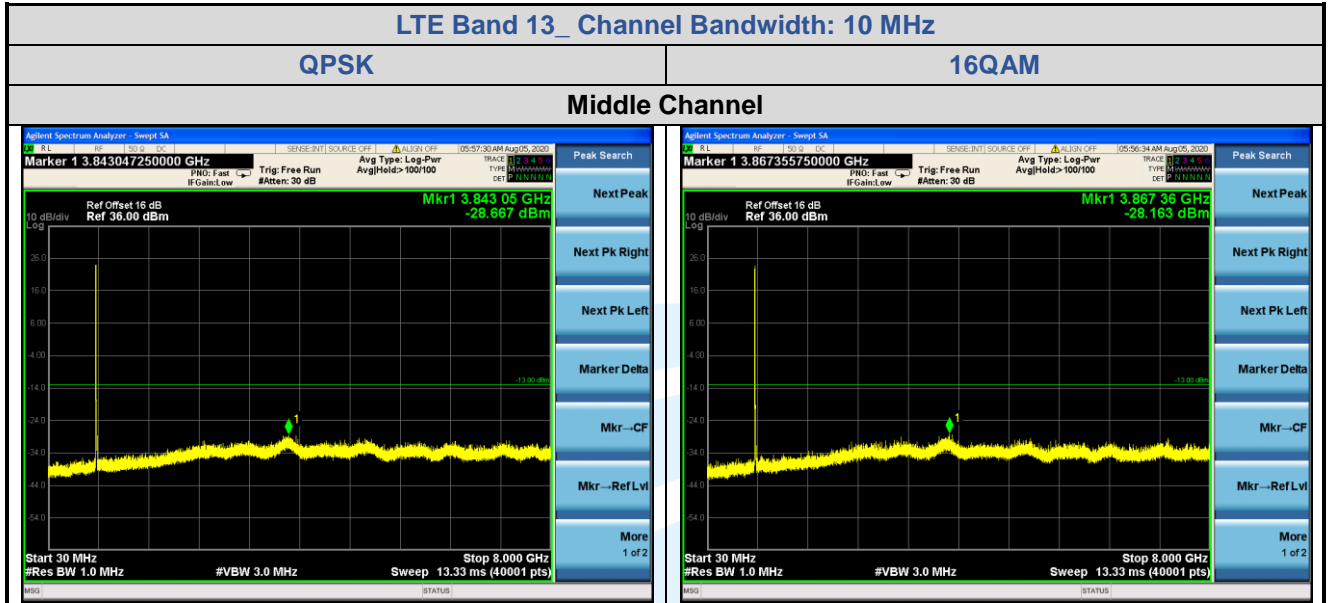

Shenzhen UnionTrust Quality and Technology Co., Ltd.

Address: Unit D/E of 9/F and 16/F, Block A, Building 6, Baoneng science and technology park, Longhua district, Shenzhen, China 518109

Tel: +86-755-28230888

Fax: +86-755-28230886

E-mail: info@uttlab.com

<http://www.uttlab.com>

UTTR-RF-FCC4G-V1.0