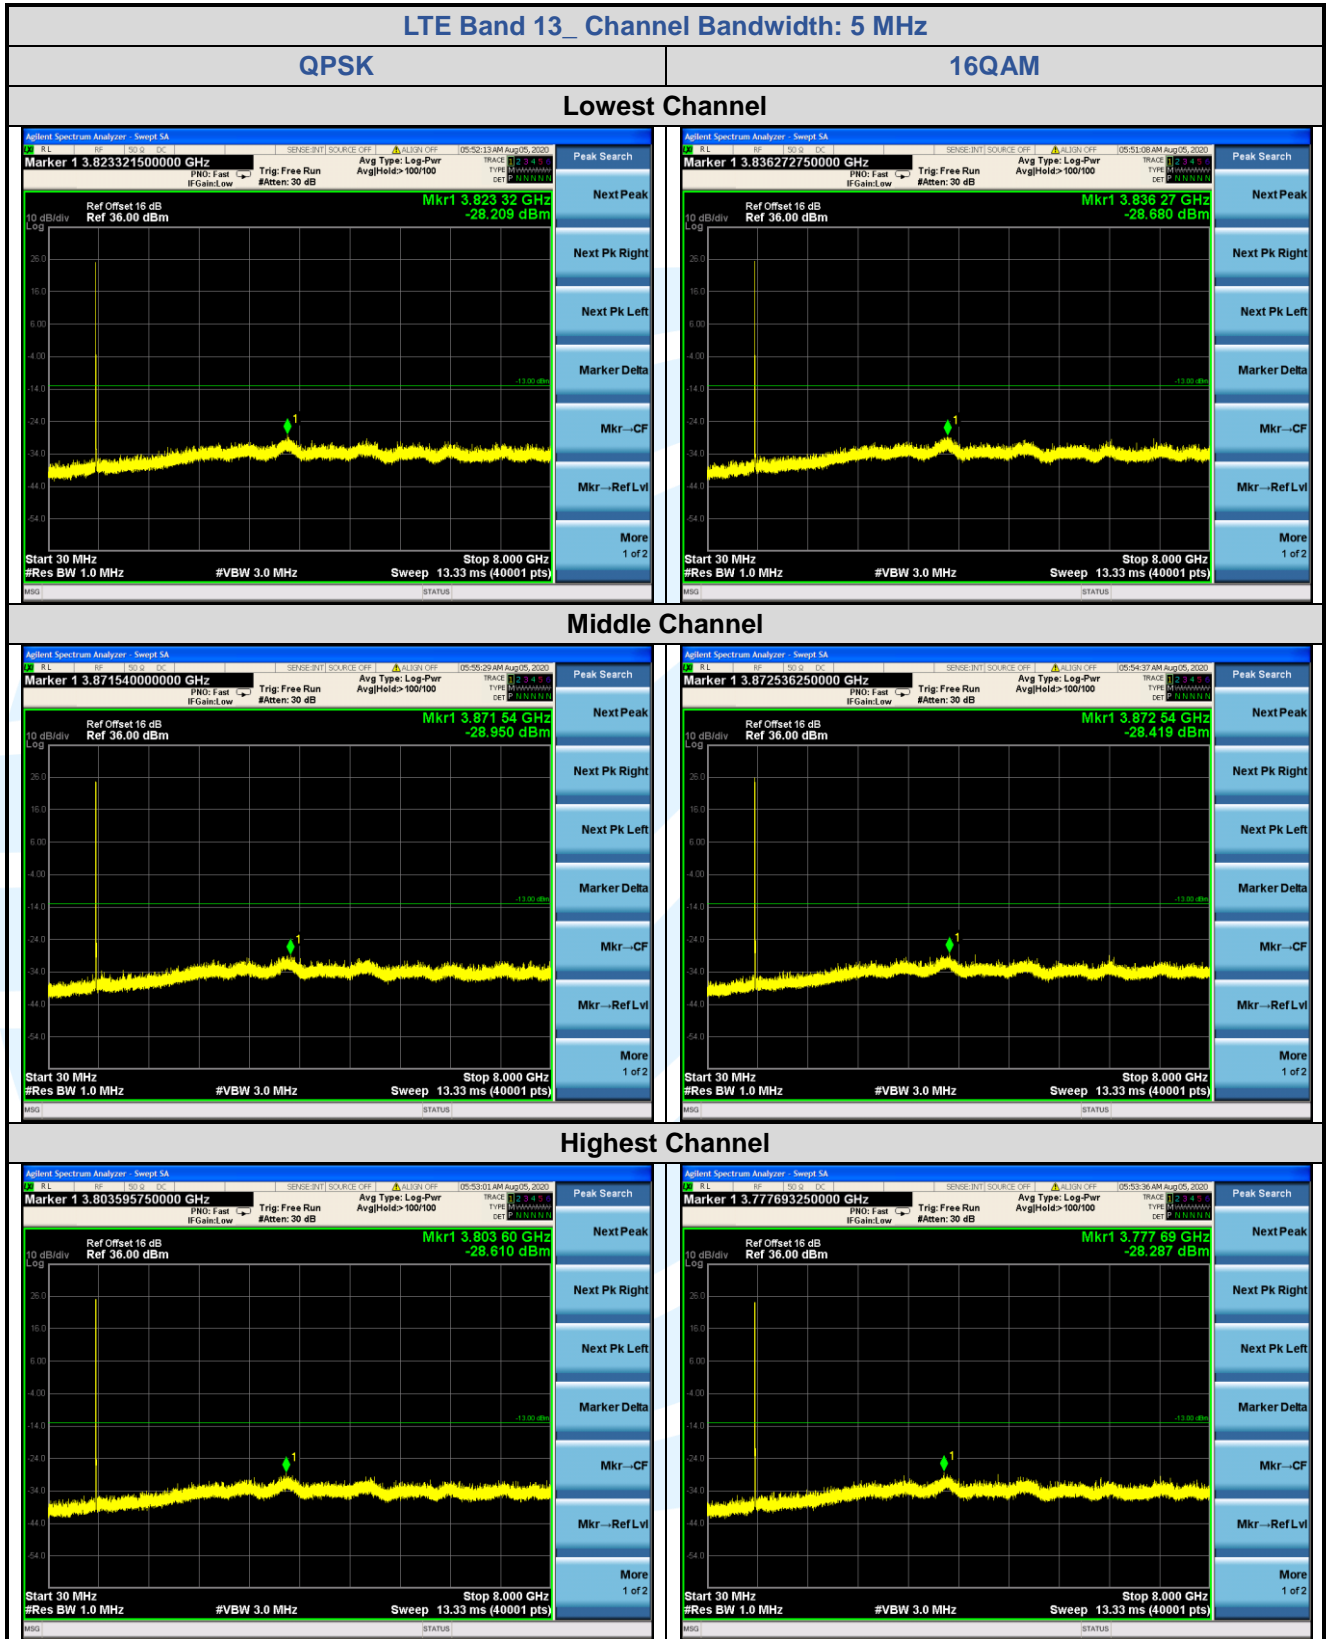

Fax: +86-755-28230886

E-mail: info@uttlab.com

<http://www.uttlab.com>

UTTR-RF-FCC4G-V1.0

5.7.6 LTE Band 13

**Shenzhen UnionTrust Quality and Technology Co., Ltd.**

Address: Unit D/E of 9/F and 16/F, Block A, Building 6, Baoneng science and technology park, Longhua district, Shenzhen, China 518109