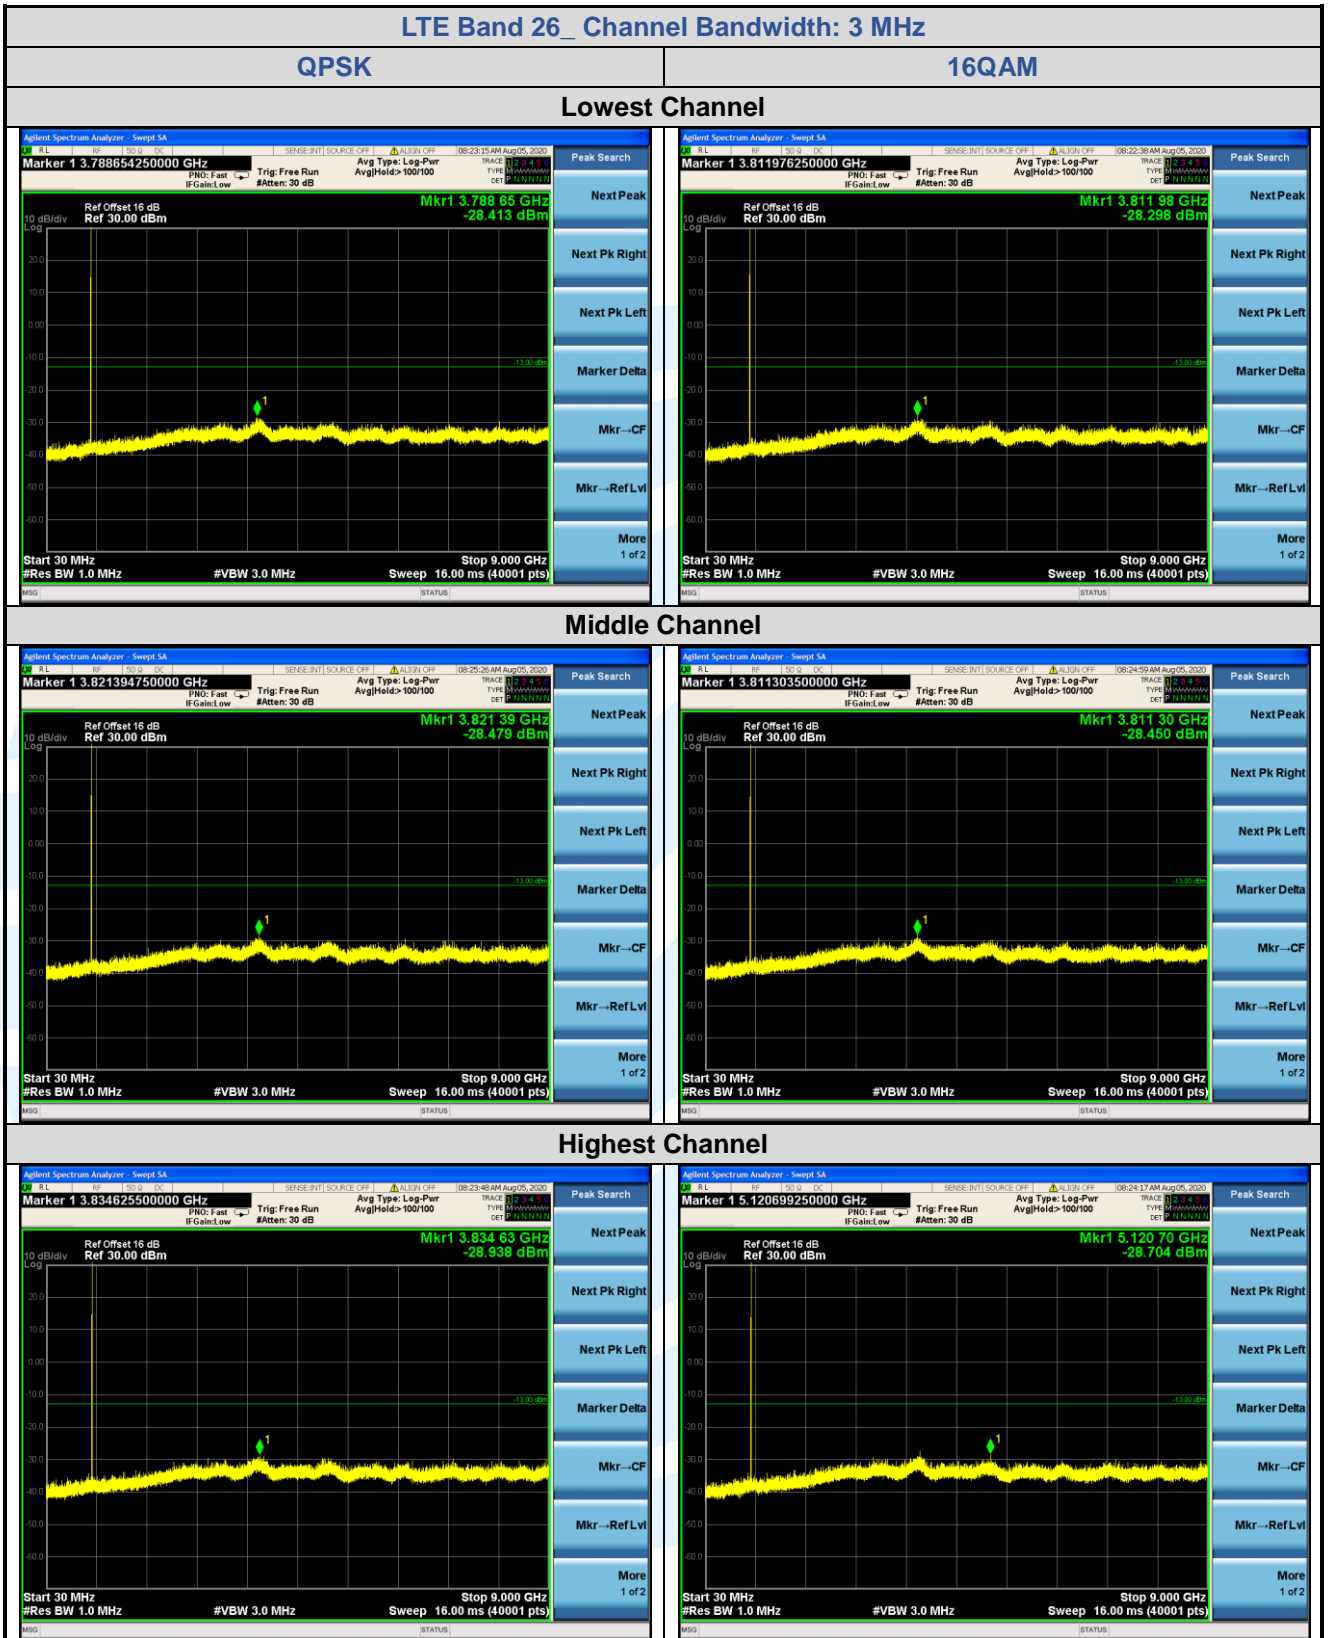

Shenzhen UnionTrust Quality and Technology Co., Ltd.

Address: Unit D/E of 9/F and 16/F, Block A, Building 6, Baoneng science and technology park, Longhua district, Shenzhen, China 518109

Tel: +86-755-28230888

Fax: +86-755-28230886

E-mail: info@uttlab.com

<http://www.uttlab.com>

UTTR-RF-FCC4G-V1.0