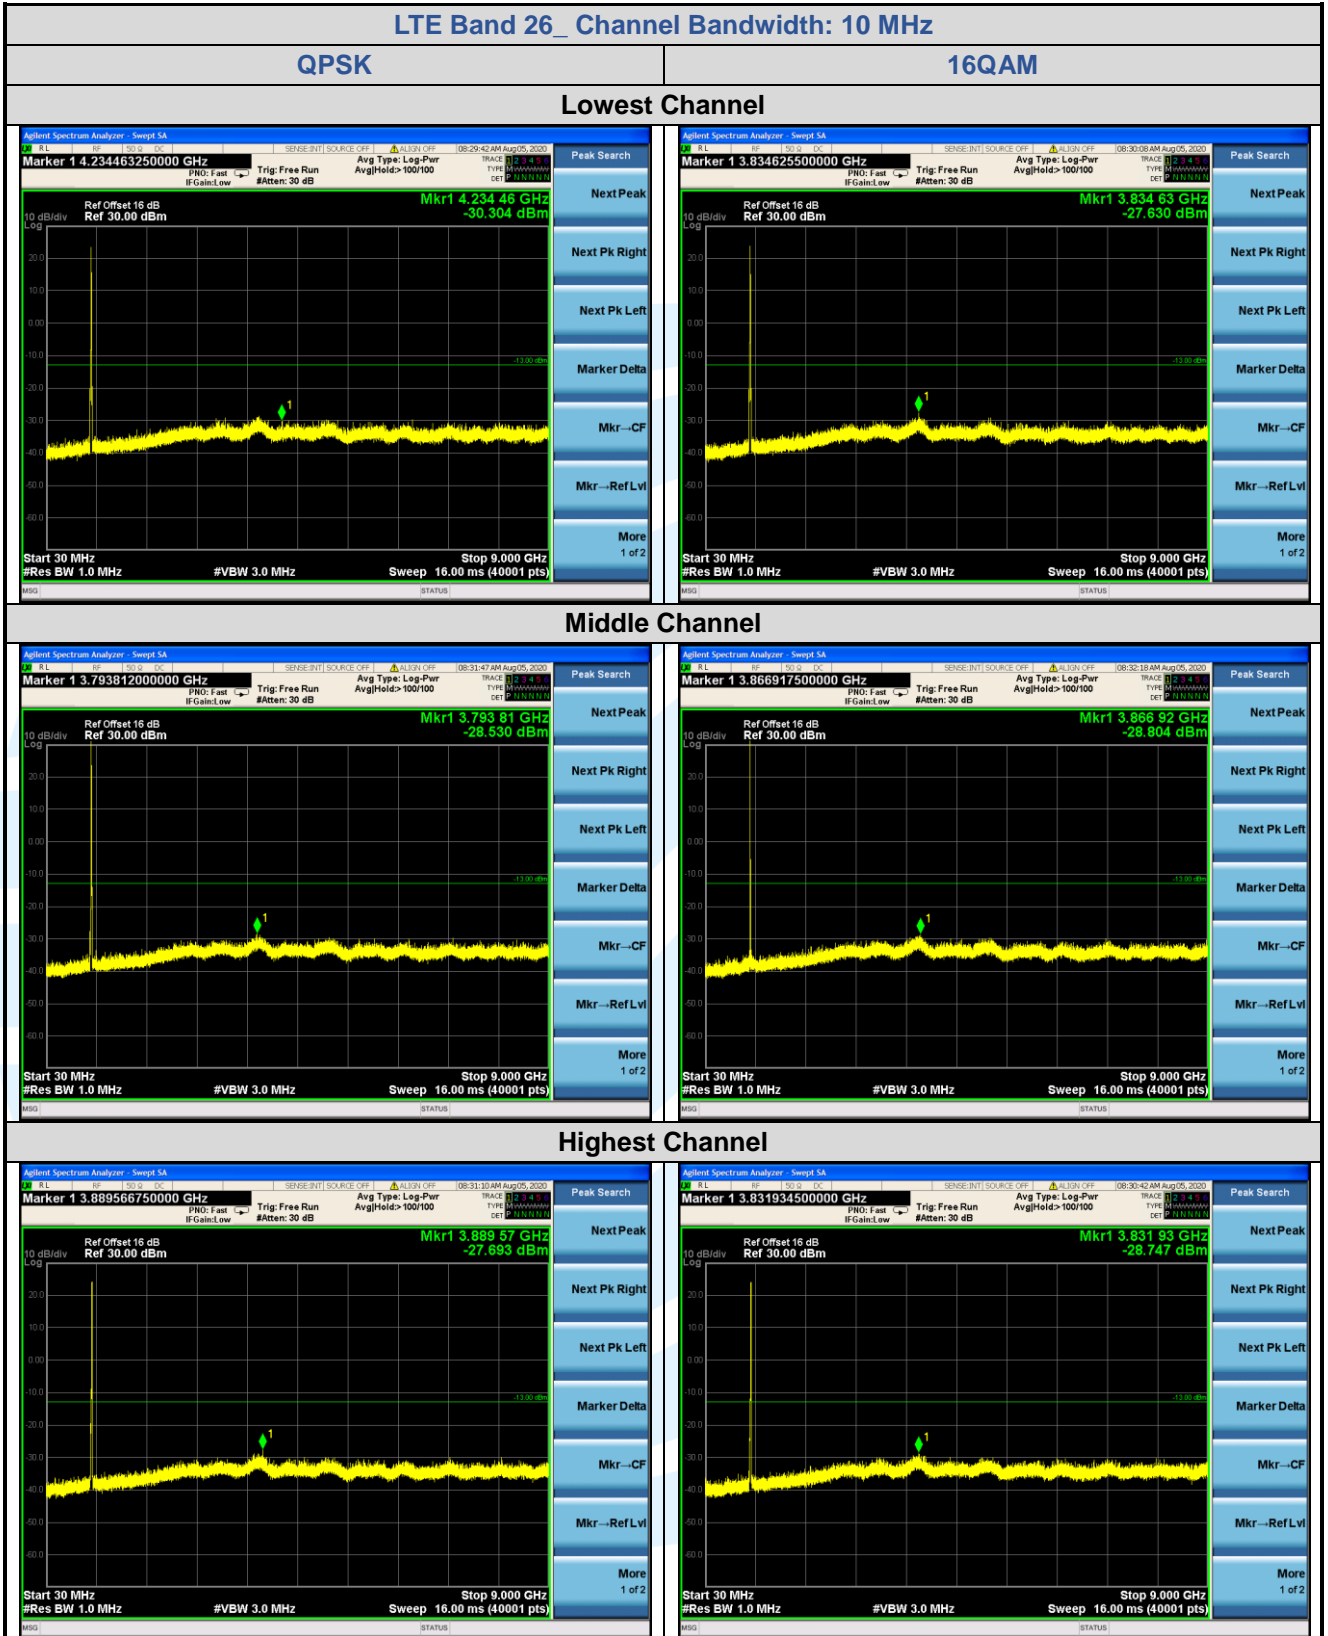

Shenzhen UnionTrust Quality and Technology Co., Ltd.

Address: Unit D/E of 9/F and 16/F, Block A, Building 6, Baoneng science and technology park, Longhua district, Shenzhen, China 518109

Tel: +86-755-28230888

Fax: +86-755-28230886

E-mail: info@uttlab.com

<http://www.uttlab.com>

UTTR-RF-FCC4G-V1.0