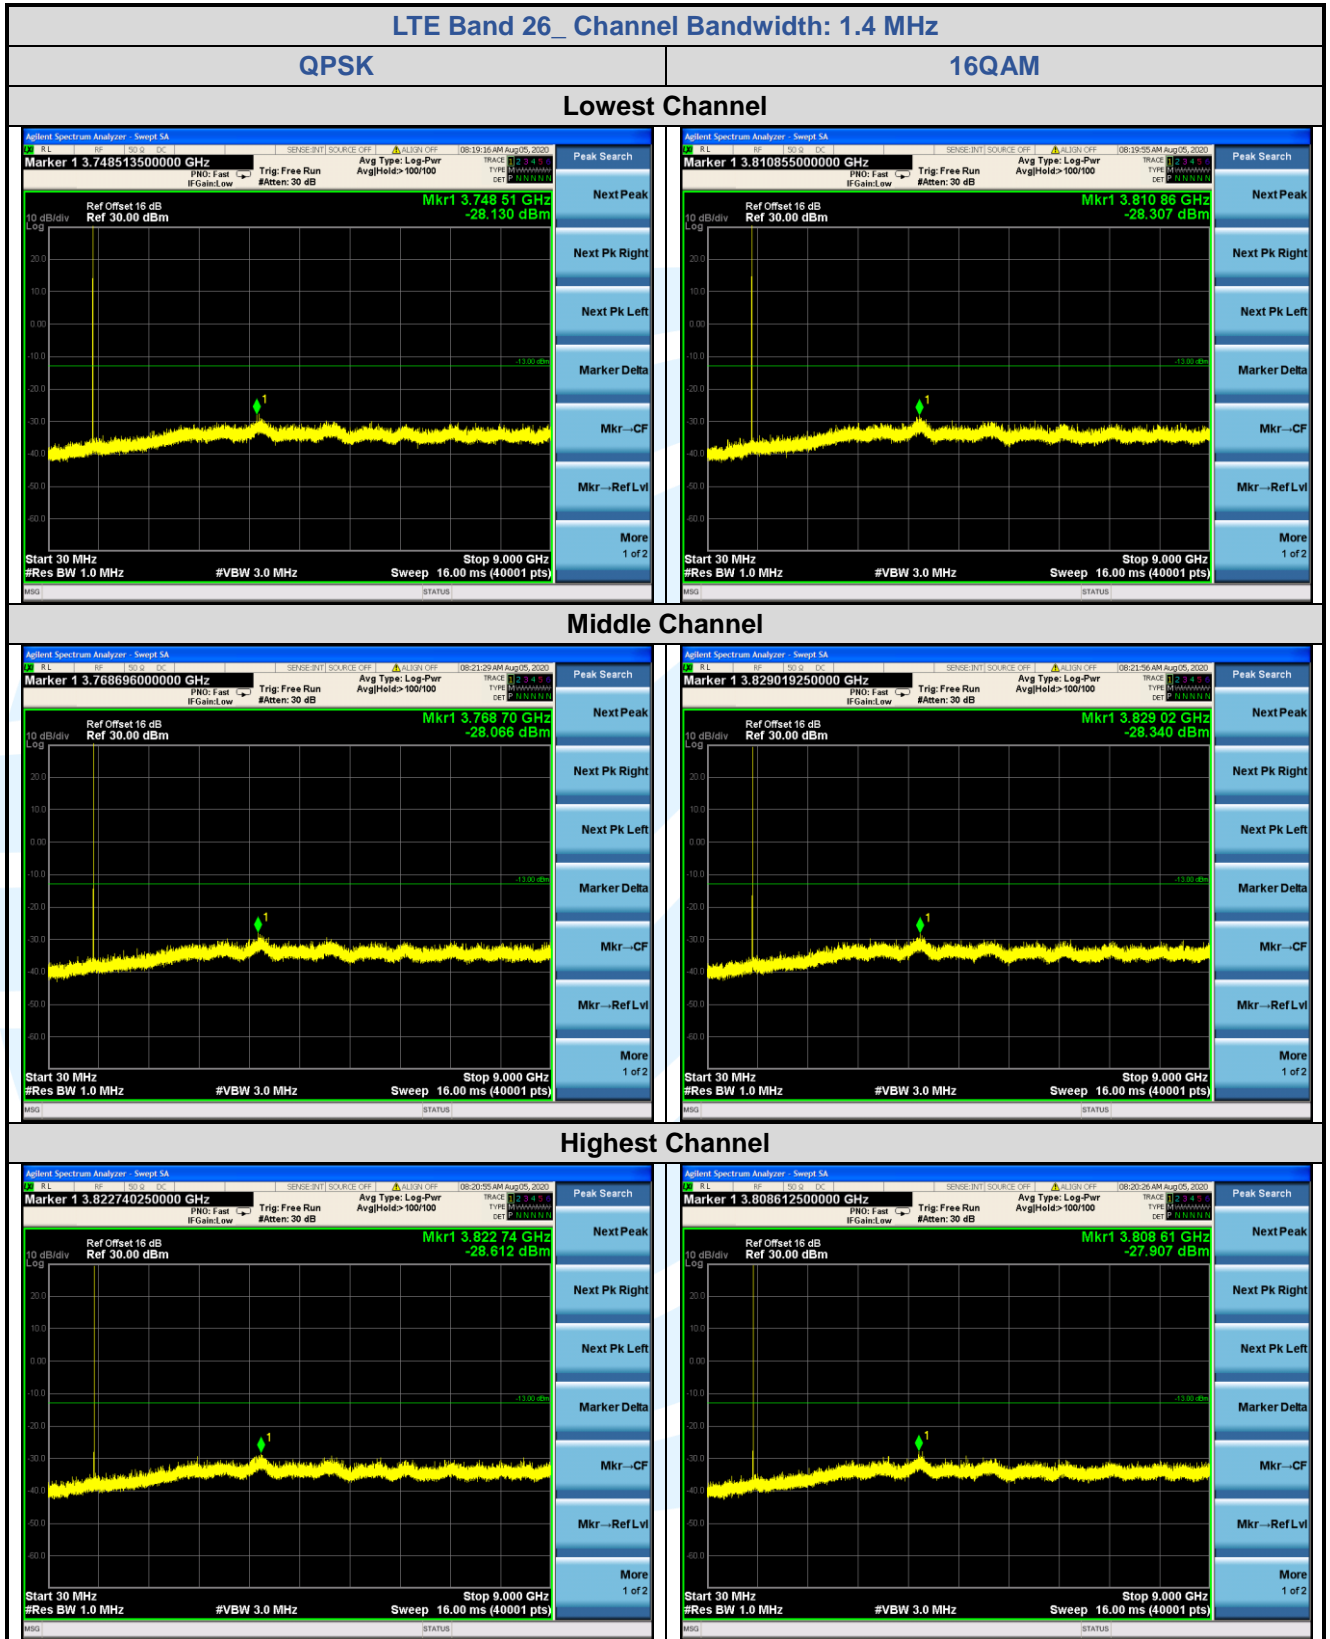

Tel: +86-755-28230888

Fax: +86-755-28230886

E-mail: info@uttlab.com

<http://www.uttlab.com>

UTTR-RF-FCC4G-V1.0

5.7.7 LTE Band 26

**Shenzhen UnionTrust Quality and Technology Co., Ltd.**

Address: Unit D/E of 9/F and 16/F, Block A, Building 6, Baoneng science and technology park, Longhua district, Shenzhen, China 518109