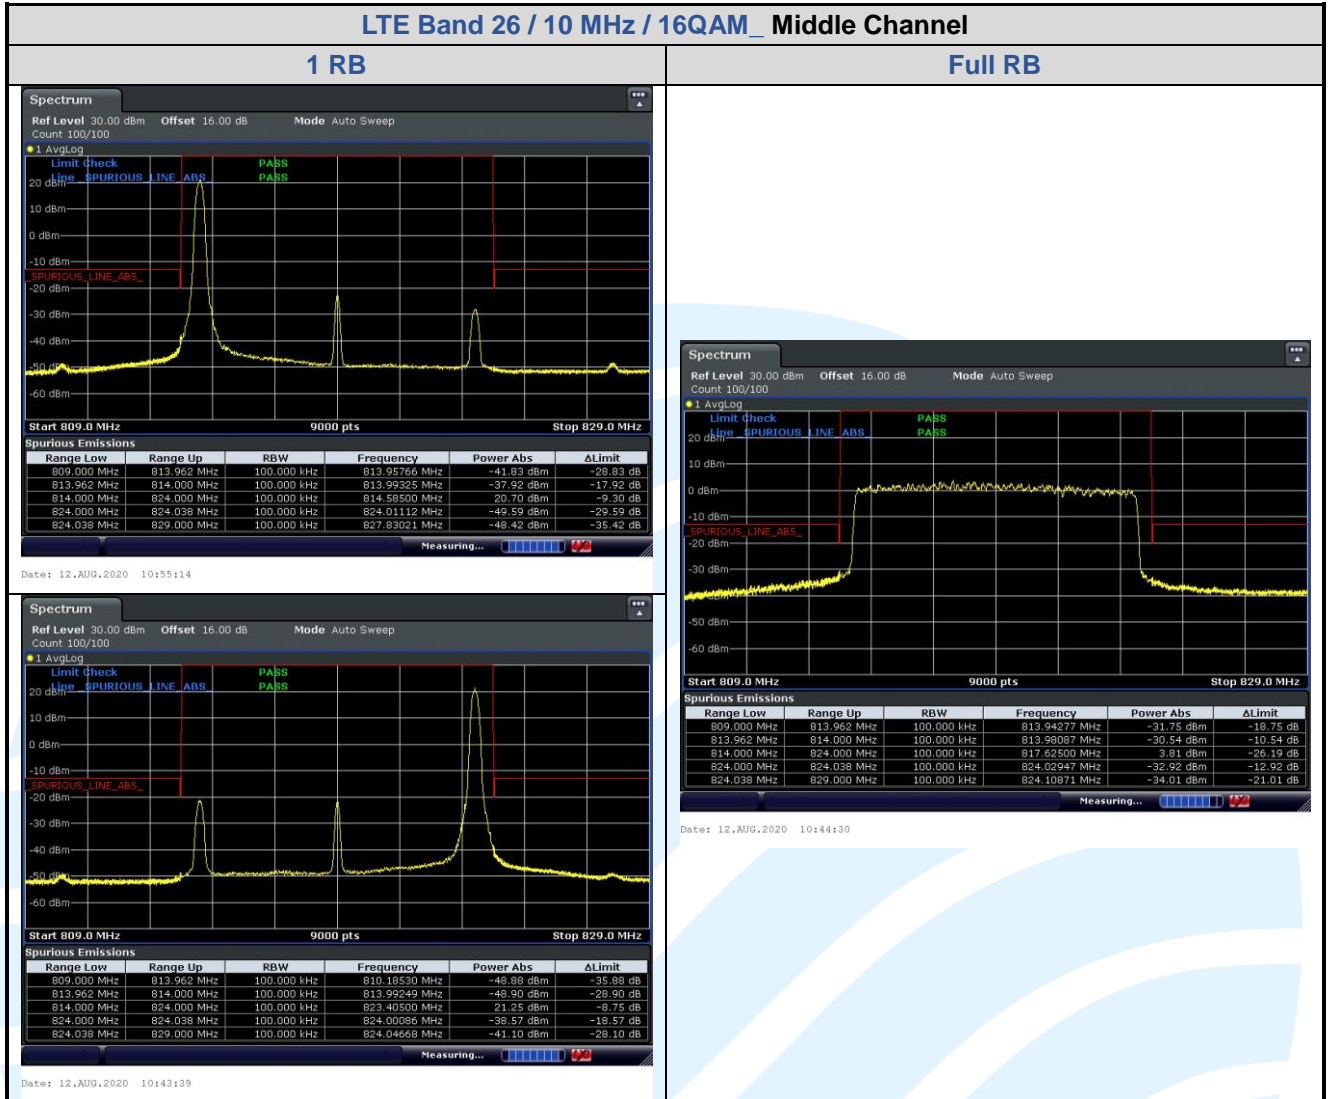

Date: 12.AUG.2020 14:03:59

5.6.8 LTE Band 26 (Part 90S)

LTE Band 26 / 1.4 MHz / 16QAM

5.6.9 LTE Band 38

Shenzhen UnionTrust Quality and Technology Co., Ltd.

Address: Unit D/E of 9/F and 16/F, Block A, Building 6, Baoneng science and technology park, Longhua district, Shenzhen, China 518109