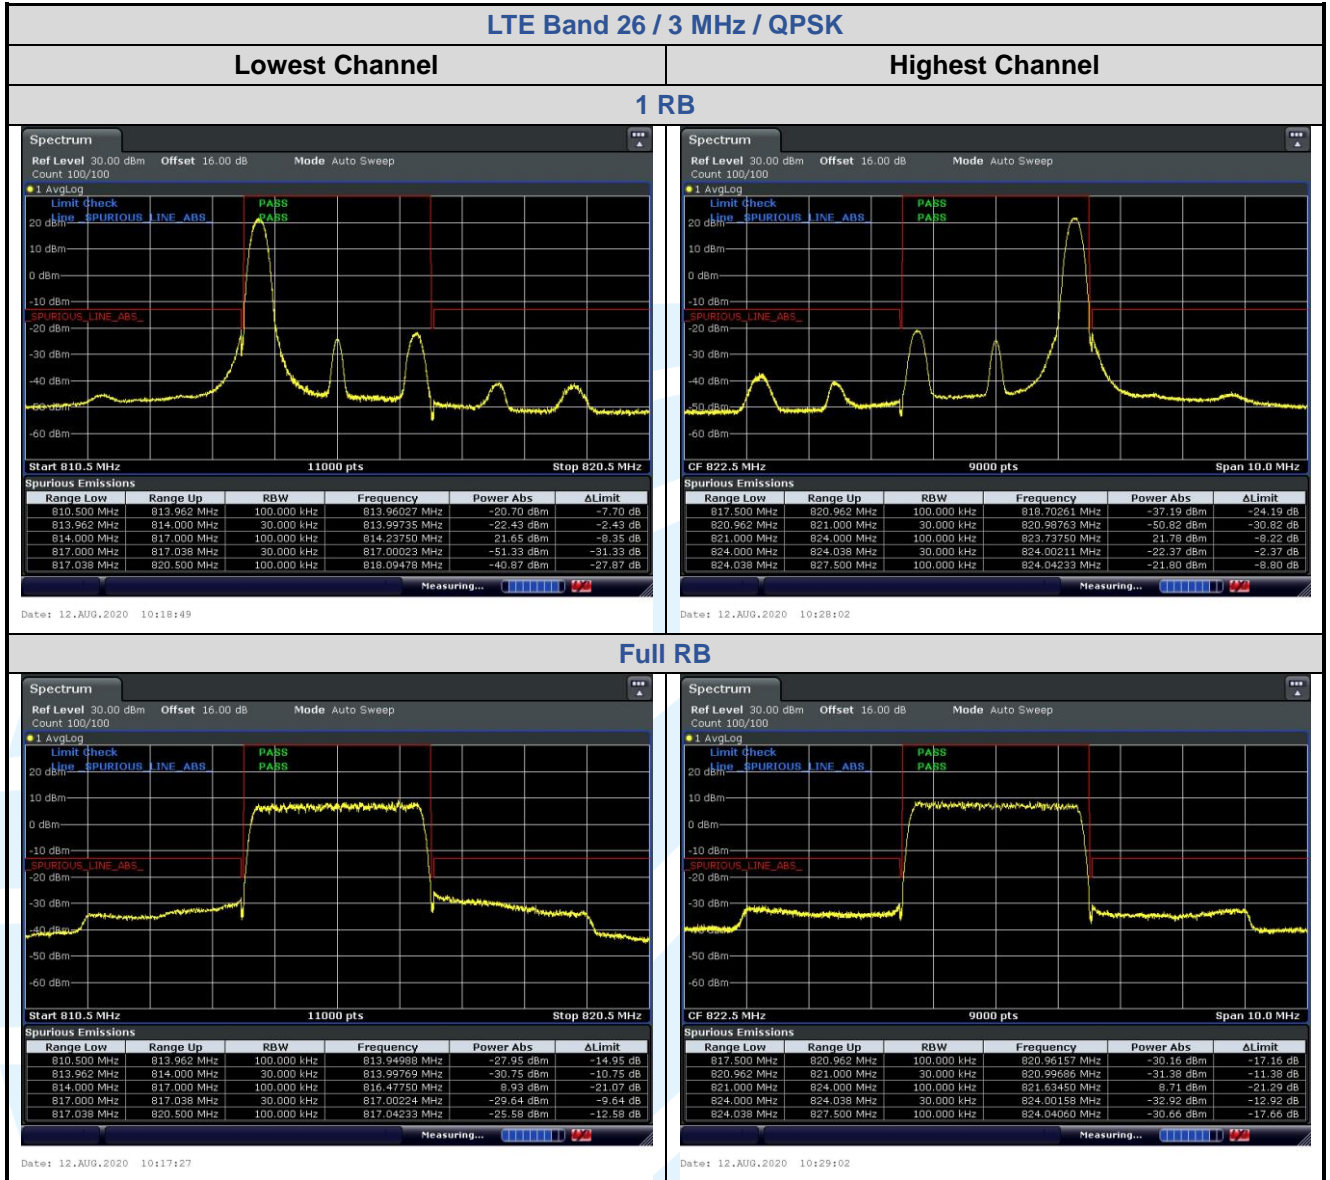

LTE Band 26 / 15 MHz / 16QAM

1 RB

Full RB

Lowest Channel

Date: 12.AUG.2020 14:02:13

Date: 12.AUG.2020 14:02:48

Highest Channel

Date: 12.AUG.2020 14:05:20

Date: 12.AUG.2020 14:03:59

5.6.8 LTE Band 26 (Part 90S)

LTE Band 26 / 1.4 MHz / 16QAM

5.6.9 LTE Band 38

Shenzhen UnionTrust Quality and Technology Co., Ltd.

Address: Unit D/E of 9/F and 16/F, Block A, Building 6, Baoneng science and technology park, Longhua district, Shenzhen, China 518109