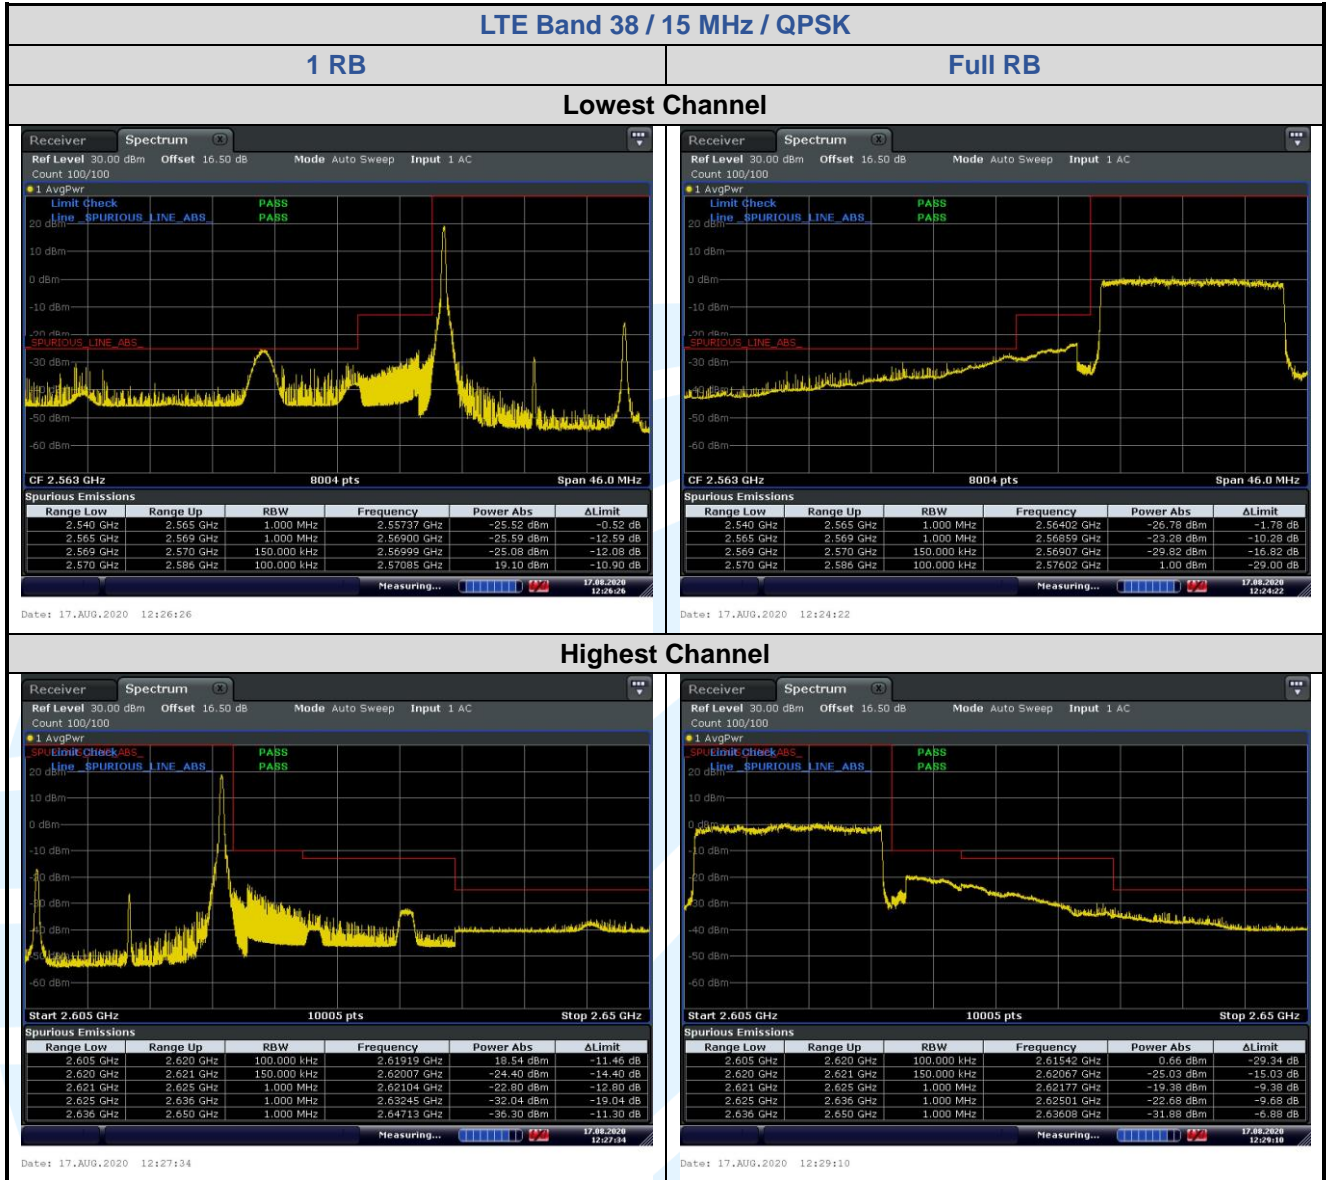

LTE Band 26 / 15 MHz / 16QAM

1 RB

Full RB

Lowest Channel

Date: 12.AUG.2020 14:02:13

Date: 12.AUG.2020 14:02:48

Highest Channel

Date: 12.AUG.2020 14:05:20

Date: 12.AUG.2020 14:03:59

5.6.8 LTE Band 26 (Part 90S)

LTE Band 26 / 1.4 MHz / 16QAM

5.6.9 LTE Band 38

Shenzhen UnionTrust Quality and Technology Co., Ltd.

Address: Unit D/E of 9/F and 16/F, Block A, Building 6, Baoneng science and technology park, Longhua district, Shenzhen, China 518109