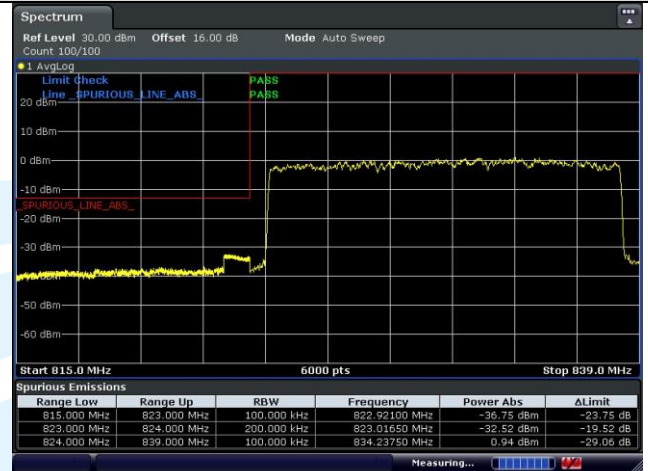

LTE Band 26 / 15 MHz / 16QAM

1 RB

Full RB

Lowest Channel

Date: 12.AUG.2020 14:02:13

Date: 12.AUG.2020 14:02:48

Highest Channel

Date: 12.AUG.2020 14:05:20

Date: 12.AUG.2020 14:03:59

5.6.8 LTE Band 26 (Part 90S)

LTE Band 26 / 1.4 MHz / 16QAM

5.6.9 LTE Band 38

Shenzhen UnionTrust Quality and Technology Co., Ltd.

Address: Unit D/E of 9/F and 16/F, Block A, Building 6, Baoneng science and technology park, Longhua district, Shenzhen, China 518109