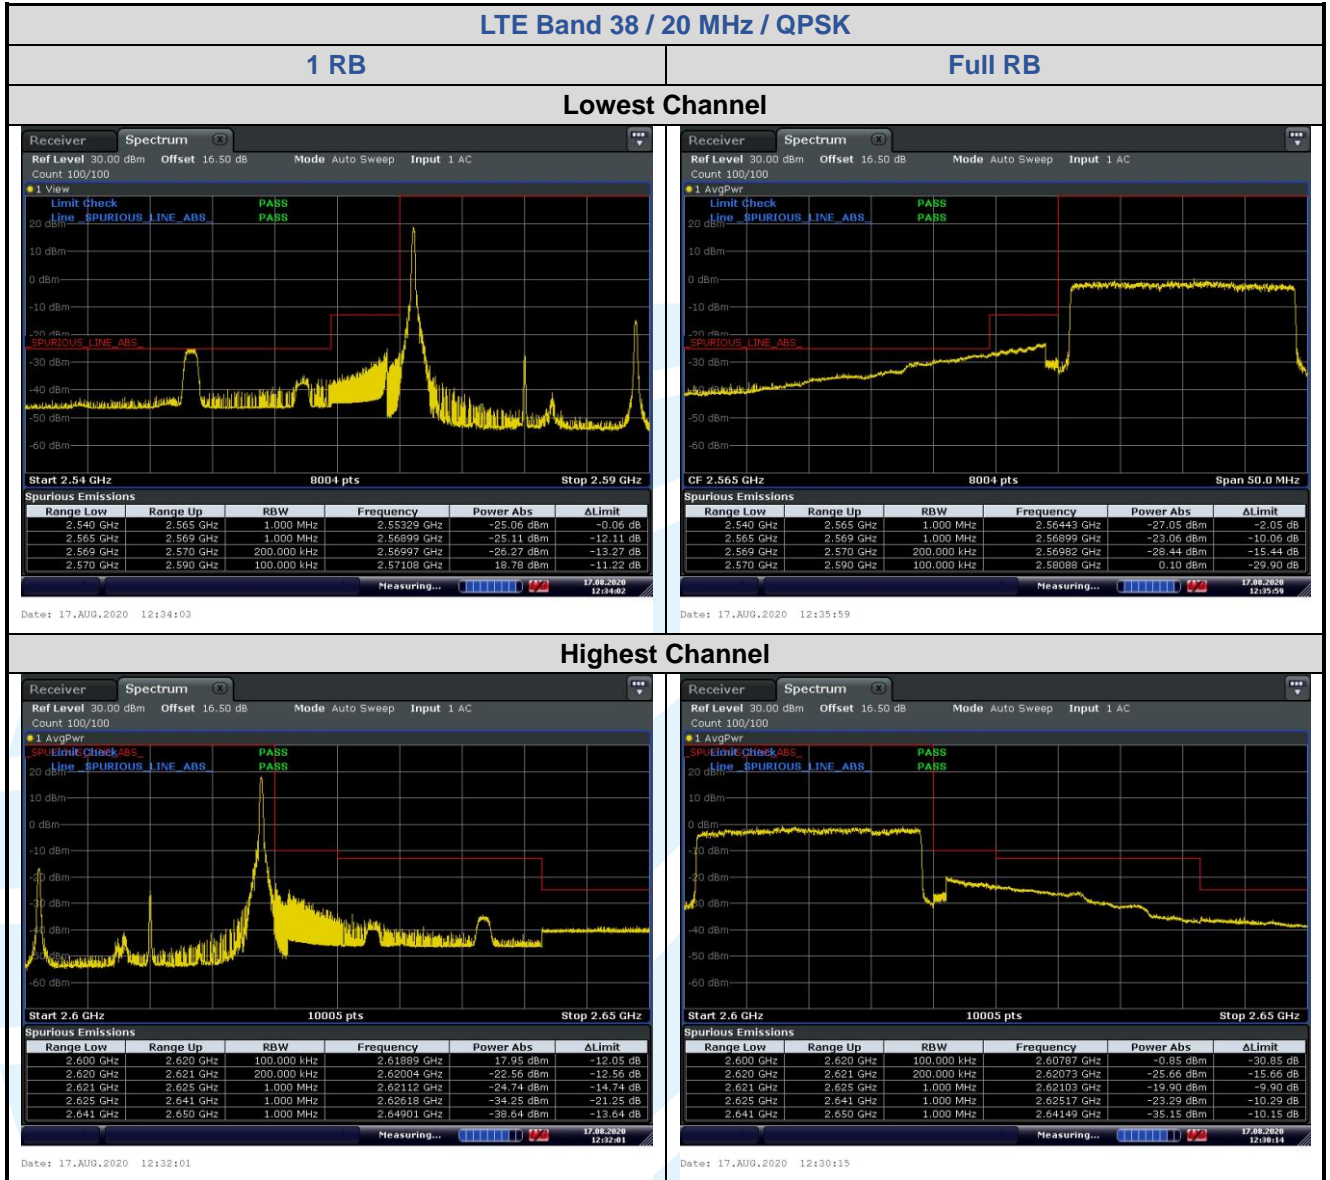

Shenzhen UnionTrust Quality and Technology Co., Ltd.

Address: Unit D/E of 9/F and 16/F, Block A, Building 6, Baoneng science and technology park, Longhua district, Shenzhen, China 518109

Tel: +86-755-28230888

Fax: +86-755-28230886

E-mail: info@uttlab.com

<http://www.uttlab.com>

UTTR-RF-FCC4G-V1.0