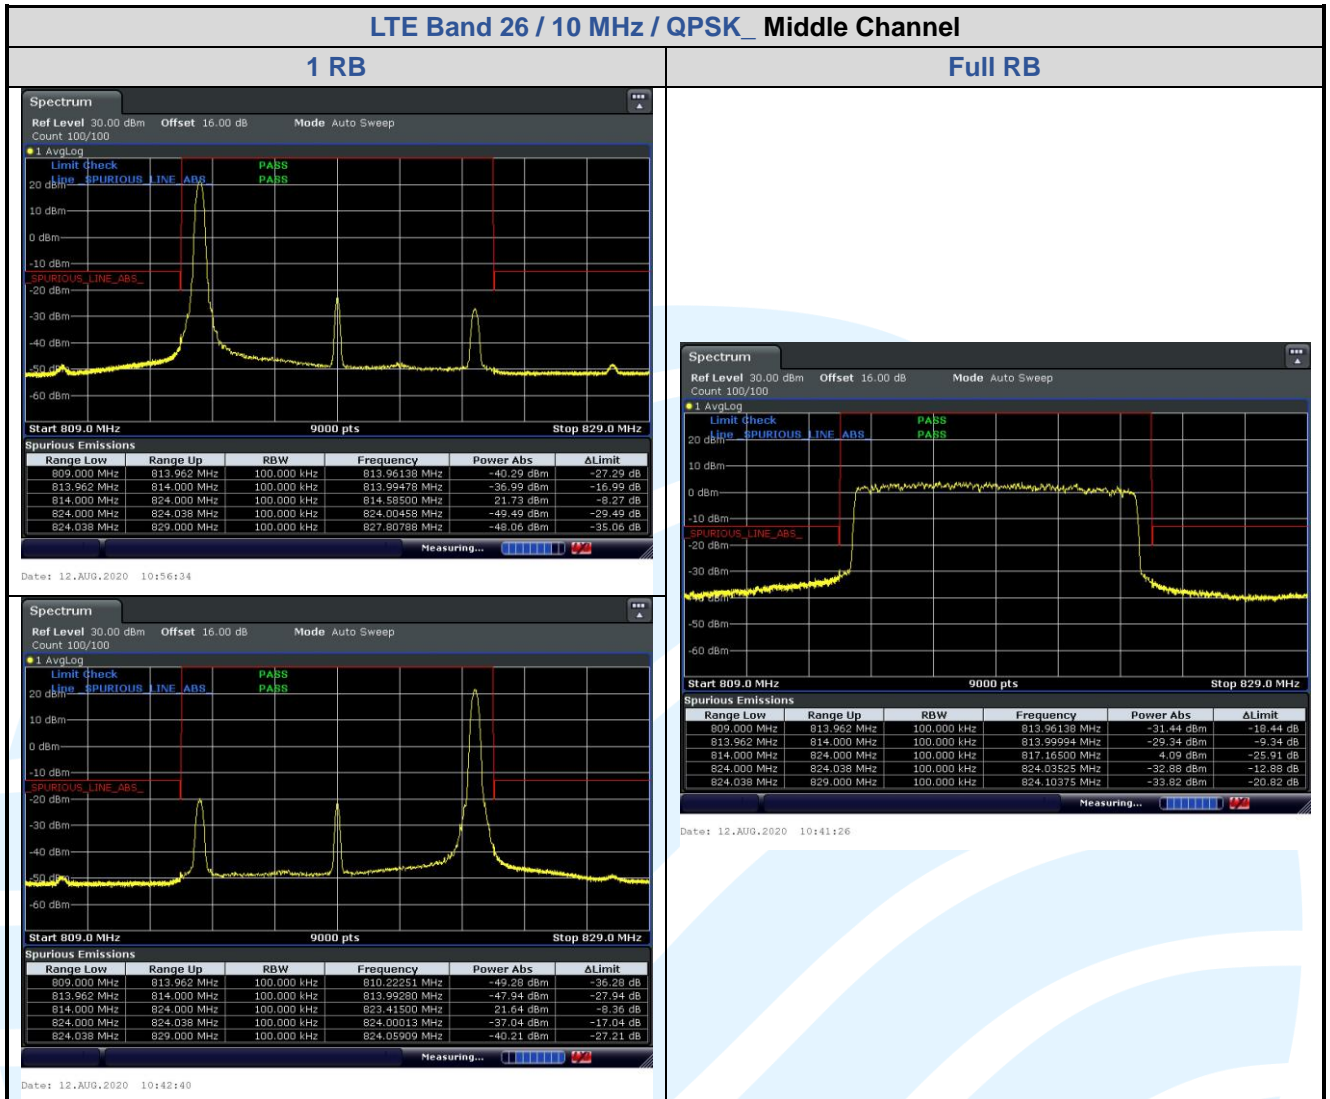

LTE Band 26 / 15 MHz / 16QAM

1 RB

Full RB

Lowest Channel

Date: 12.AUG.2020 14:02:13

Date: 12.AUG.2020 14:02:48

Highest Channel

Date: 12.AUG.2020 14:05:20

Date: 12.AUG.2020 14:03:59

5.6.8 LTE Band 26 (Part 90S)

LTE Band 26 / 1.4 MHz / 16QAM

5.6.9 LTE Band 38

Shenzhen UnionTrust Quality and Technology Co., Ltd.

Address: Unit D/E of 9/F and 16/F, Block A, Building 6, Baoneng science and technology park, Longhua district, Shenzhen, China 518109