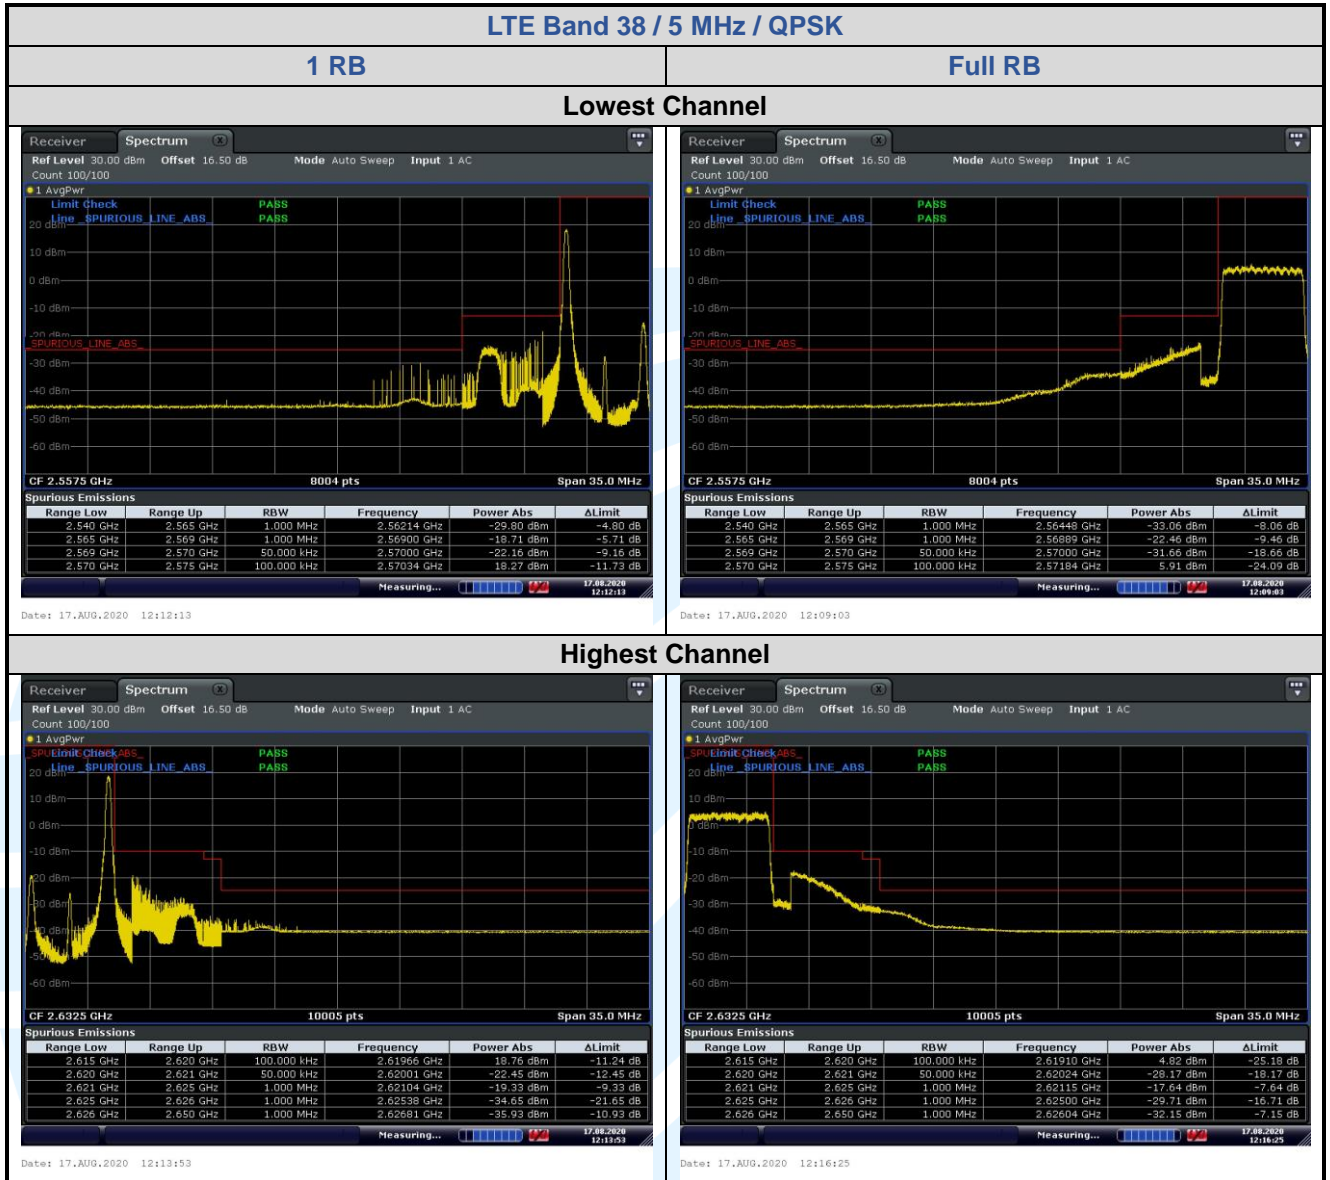

LTE Band 26 / 15 MHz / 16QAM

1 RB

Full RB

Lowest Channel

Date: 12.AUG.2020 14:02:13

Date: 12.AUG.2020 14:02:48

Highest Channel

Date: 12.AUG.2020 14:05:20

Date: 12.AUG.2020 14:03:59

5.6.8 LTE Band 26 (Part 90S)

LTE Band 26 / 1.4 MHz / 16QAM

5.6.9 LTE Band 38

Shenzhen UnionTrust Quality and Technology Co., Ltd.

Address: Unit D/E of 9/F and 16/F, Block A, Building 6, Baoneng science and technology park, Longhua district, Shenzhen, China 518109