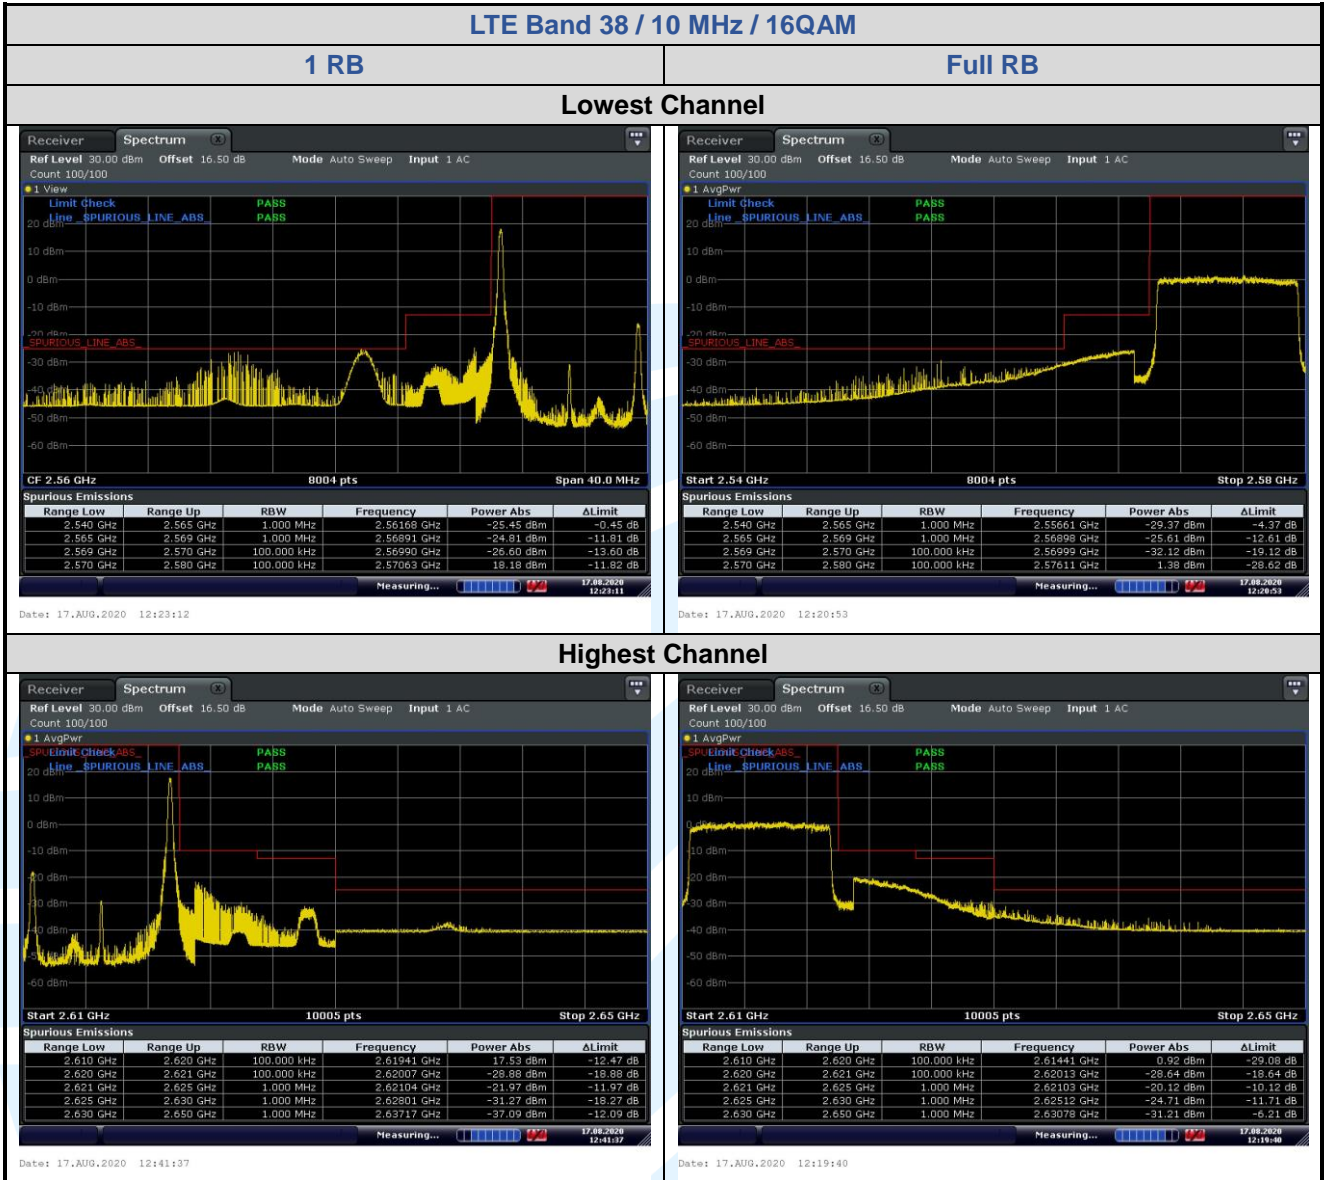

Shenzhen UnionTrust Quality and Technology Co., Ltd.

Address: Unit D/E of 9/F and 16/F, Block A, Building 6, Baoneng science and technology park, Longhua district, Shenzhen, China 518109

Tel: +86-755-28230888

Fax: +86-755-28230886

E-mail: info@uttlab.com

<http://www.uttlab.com>

UTTR-RF-FCC4G-V1.0