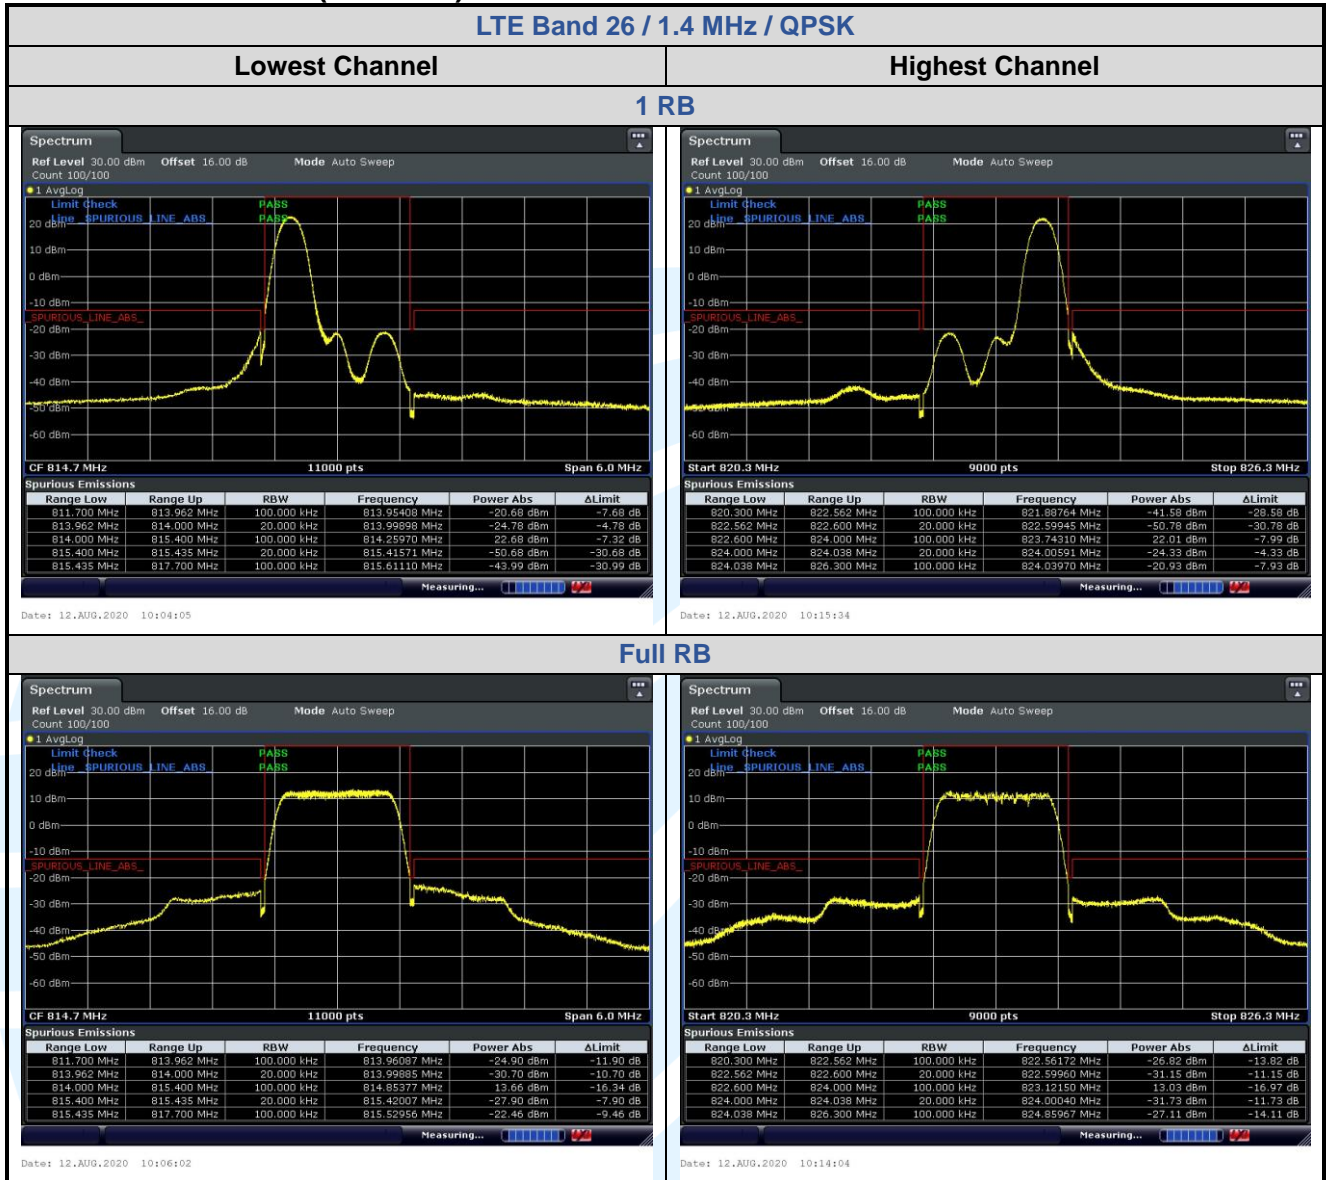

LTE Band 26 / 15 MHz / 16QAM

1 RB

Full RB

Lowest Channel

Date: 12.AUG.2020 14:02:13

Date: 12.AUG.2020 14:02:48

Highest Channel

Date: 12.AUG.2020 14:05:20

Date: 12.AUG.2020 14:03:59

5.6.8 LTE Band 26 (Part 90S)

LTE Band 26 / 1.4 MHz / 16QAM

5.6.9 LTE Band 38

Shenzhen UnionTrust Quality and Technology Co., Ltd.

Address: Unit D/E of 9/F and 16/F, Block A, Building 6, Baoneng science and technology park, Longhua district, Shenzhen, China 518109