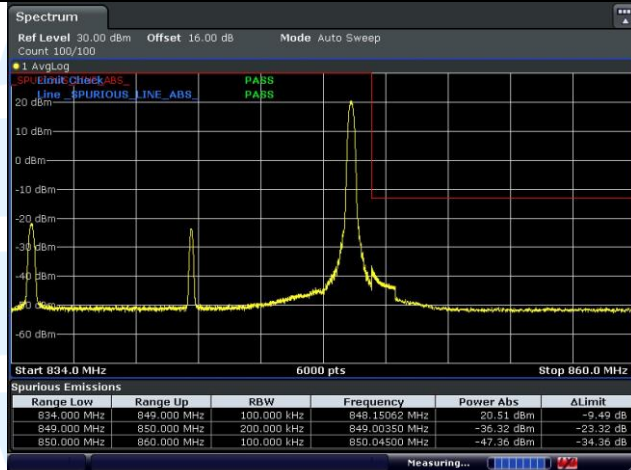

LTE Band 26 / 15 MHz / 16QAM

1 RB

Full RB

Lowest Channel

Date: 12.AUG.2020 14:02:13

Date: 12.AUG.2020 14:02:48

Highest Channel

Date: 12.AUG.2020 14:05:20

Date: 12.AUG.2020 14:03:59

5.6.8 LTE Band 26 (Part 90S)

LTE Band 26 / 1.4 MHz / 16QAM

5.6.9 LTE Band 38

Shenzhen UnionTrust Quality and Technology Co., Ltd.

Address: Unit D/E of 9/F and 16/F, Block A, Building 6, Baoneng science and technology park, Longhua district, Shenzhen, China 518109