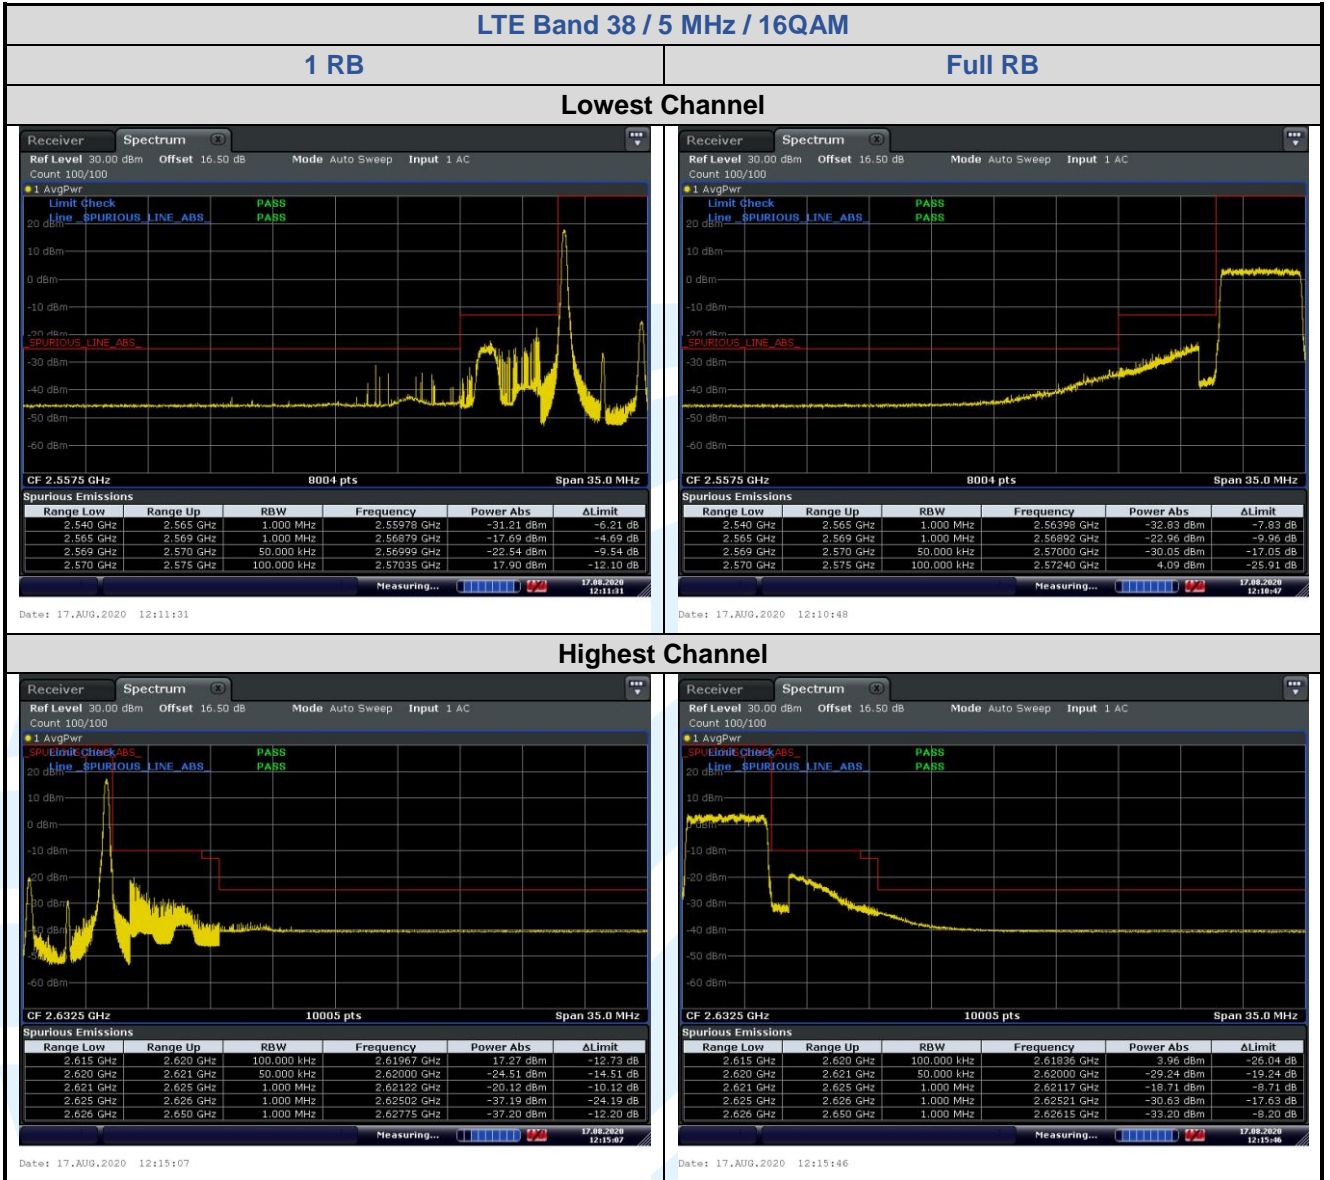

Shenzhen UnionTrust Quality and Technology Co., Ltd.

Address: Unit D/E of 9/F and 16/F, Block A, Building 6, Baoneng science and technology park, Longhua district, Shenzhen, China 518109

Tel: +86-755-28230888

Fax: +86-755-28230886

E-mail: info@uttlab.com

<http://www.uttlab.com>

UTTR-RF-FCC4G-V1.0