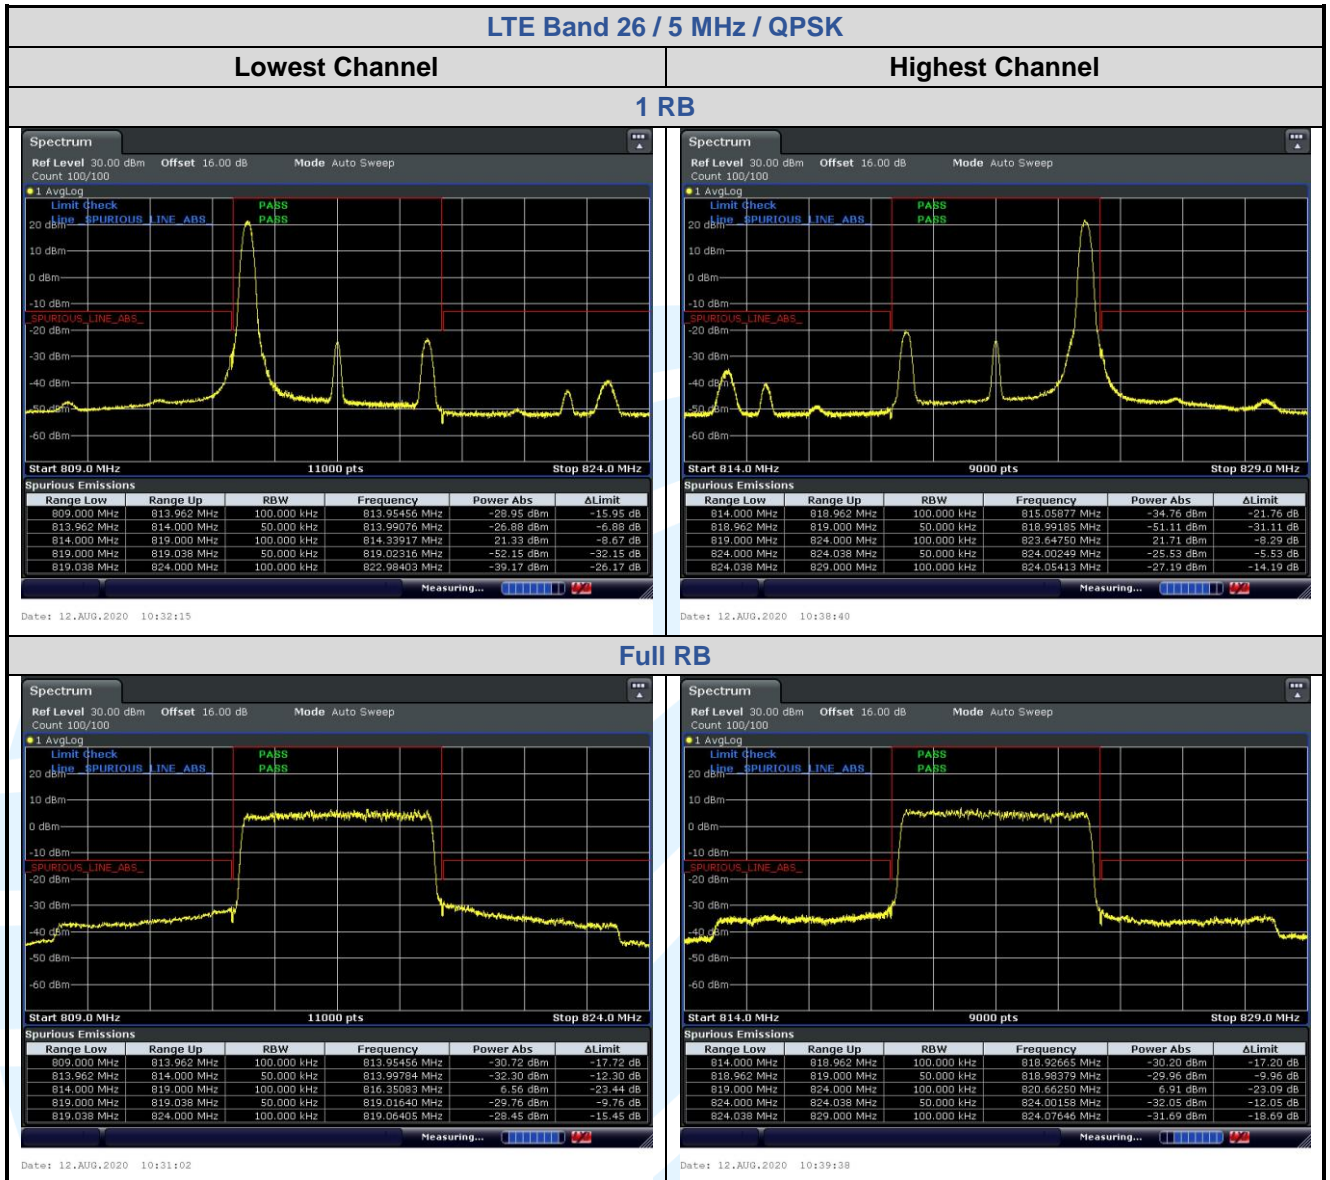

LTE Band 26 / 15 MHz / 16QAM

1 RB

Full RB

Lowest Channel

Date: 12.AUG.2020 14:02:13

Date: 12.AUG.2020 14:02:48

Highest Channel

Date: 12.AUG.2020 14:05:20

Date: 12.AUG.2020 14:03:59

5.6.8 LTE Band 26 (Part 90S)

LTE Band 26 / 1.4 MHz / 16QAM

5.6.9 LTE Band 38

Shenzhen UnionTrust Quality and Technology Co., Ltd.

Address: Unit D/E of 9/F and 16/F, Block A, Building 6, Baoneng science and technology park, Longhua district, Shenzhen, China 518109