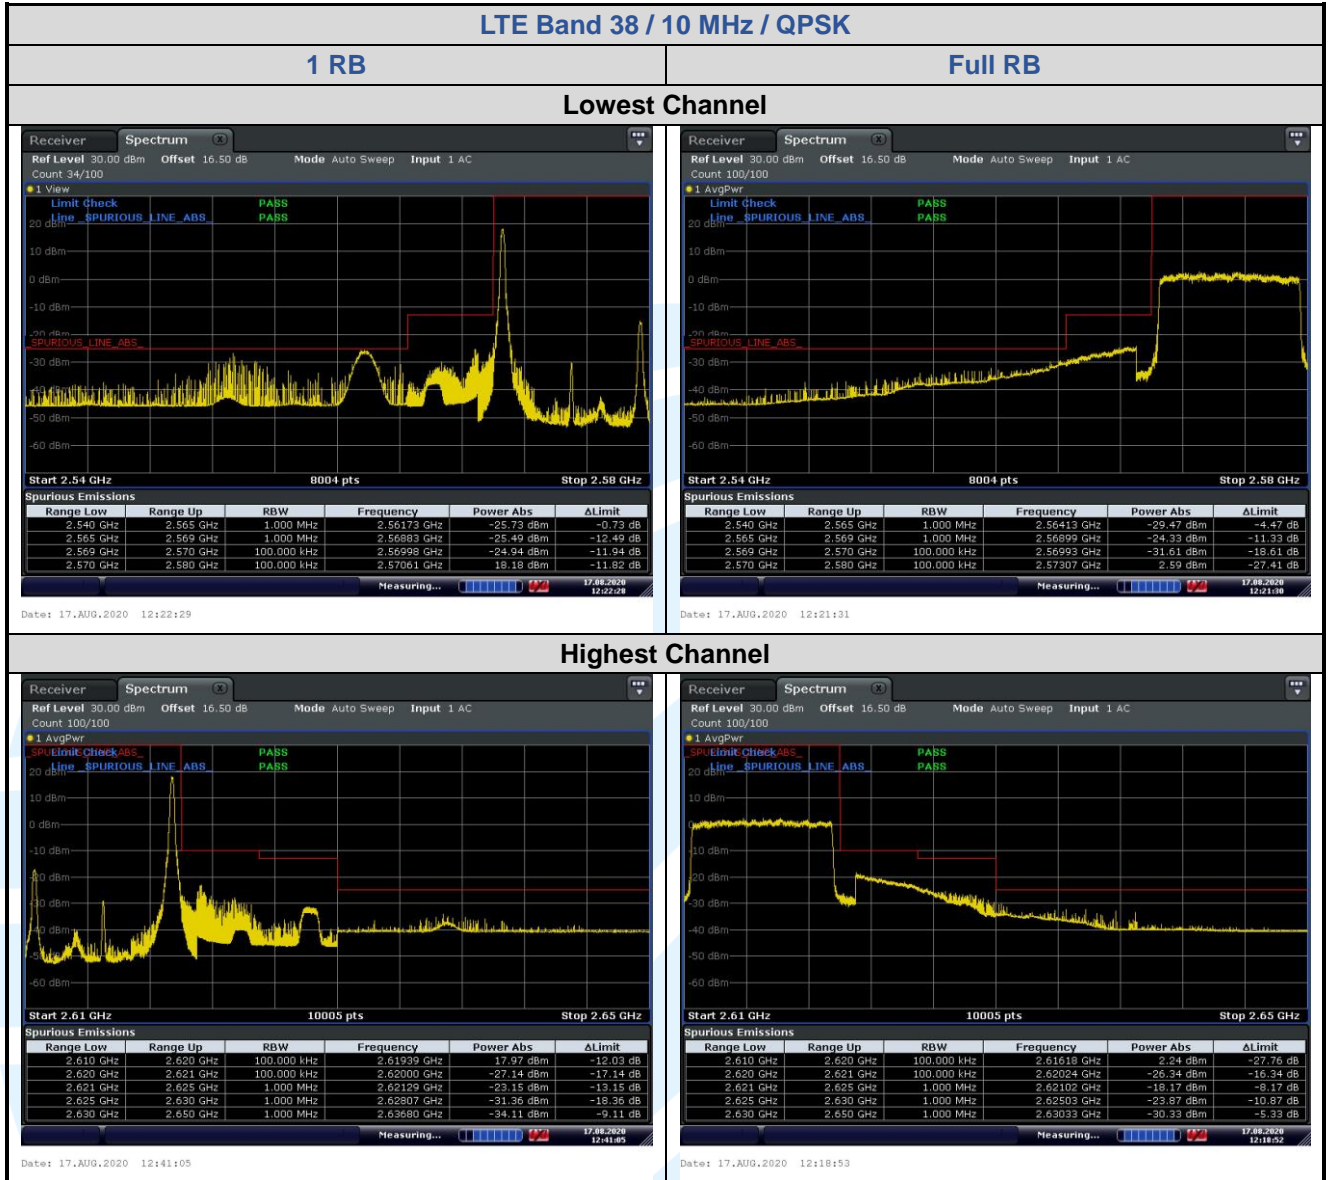

LTE Band 26 / 15 MHz / 16QAM

1 RB

Full RB

Lowest Channel

Date: 12.AUG.2020 14:02:13

Date: 12.AUG.2020 14:02:48

Highest Channel

Date: 12.AUG.2020 14:05:20

Date: 12.AUG.2020 14:03:59

5.6.8 LTE Band 26 (Part 90S)

LTE Band 26 / 1.4 MHz / 16QAM

5.6.9 LTE Band 38

Shenzhen UnionTrust Quality and Technology Co., Ltd.

Address: Unit D/E of 9/F and 16/F, Block A, Building 6, Baoneng science and technology park, Longhua district, Shenzhen, China 518109