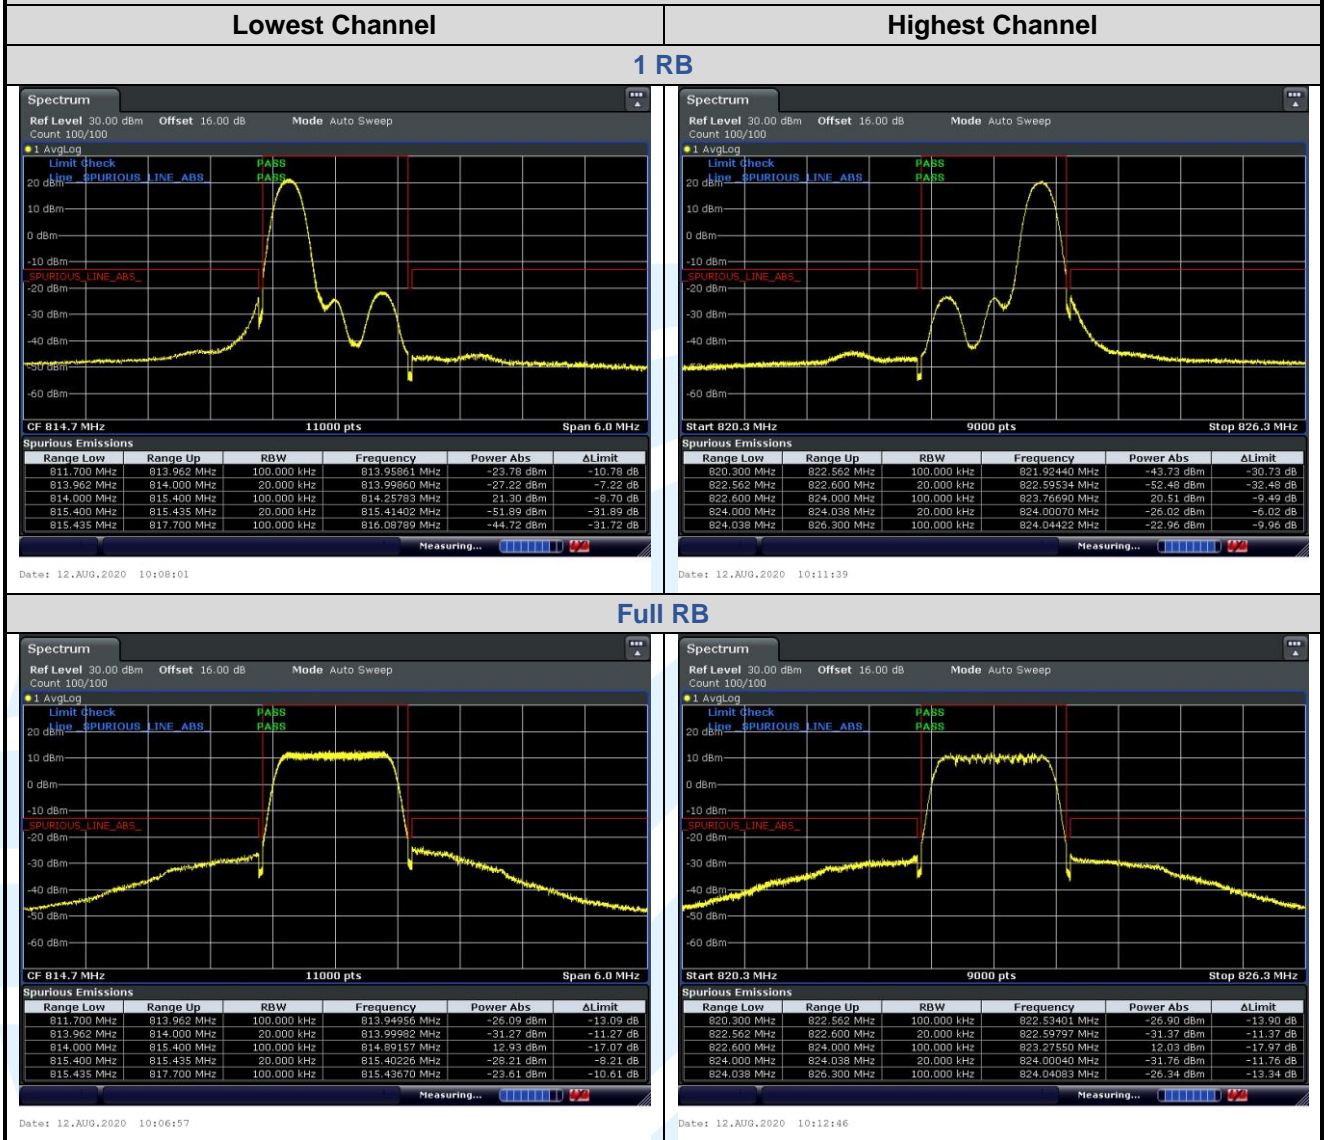

LTE Band 26 / 15 MHz / 16QAM

1 RB

Full RB

Lowest Channel

Date: 12.AUG.2020 14:02:13

Date: 12.AUG.2020 14:02:48

Highest Channel

Date: 12.AUG.2020 14:05:20

Date: 12.AUG.2020 14:03:59

5.6.8 LTE Band 26 (Part 90S)

LTE Band 26 / 1.4 MHz / 16QAM

5.6.9 LTE Band 38

Shenzhen UnionTrust Quality and Technology Co., Ltd.

Address: Unit D/E of 9/F and 16/F, Block A, Building 6, Baoneng science and technology park, Longhua district, Shenzhen, China 518109