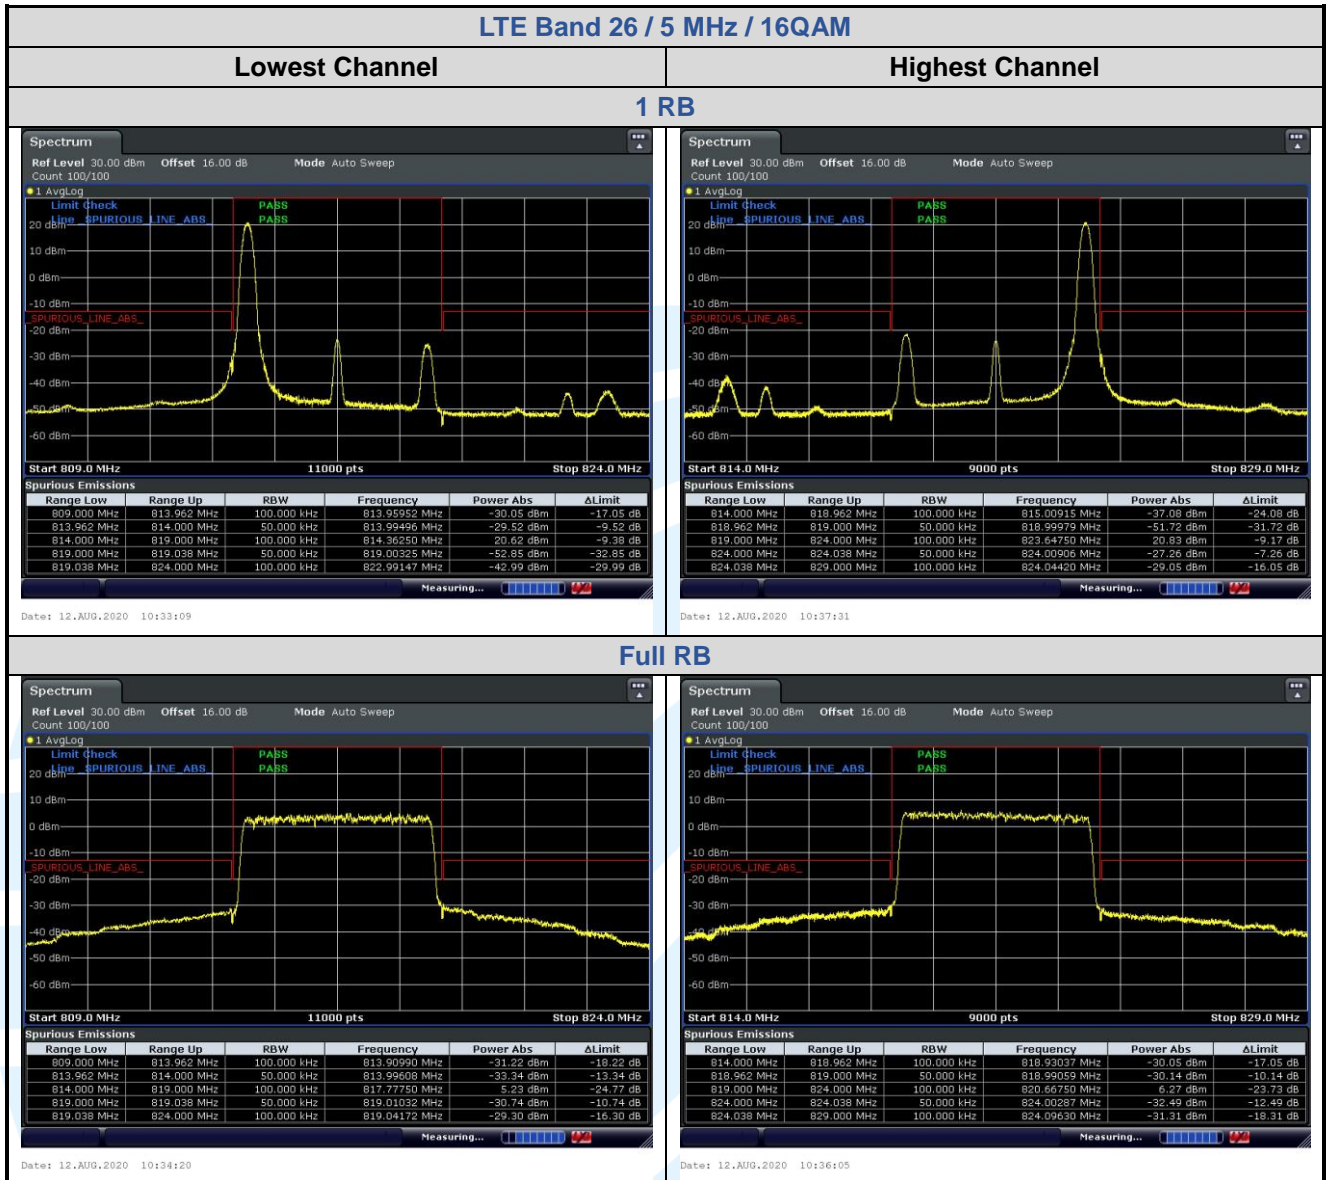

LTE Band 26 / 15 MHz / 16QAM

1 RB

Full RB

Lowest Channel

Date: 12.AUG.2020 14:02:13

Date: 12.AUG.2020 14:02:48

Highest Channel

Date: 12.AUG.2020 14:05:20

Date: 12.AUG.2020 14:03:59

5.6.8 LTE Band 26 (Part 90S)

LTE Band 26 / 1.4 MHz / 16QAM

5.6.9 LTE Band 38

Shenzhen UnionTrust Quality and Technology Co., Ltd.

Address: Unit D/E of 9/F and 16/F, Block A, Building 6, Baoneng science and technology park, Longhua district, Shenzhen, China 518109