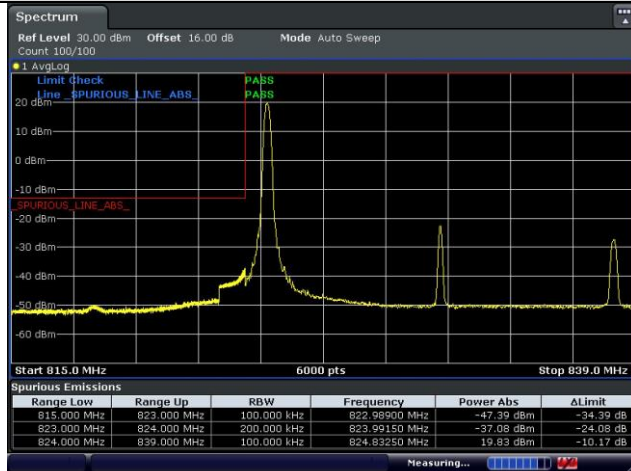

LTE Band 26 / 15 MHz / 16QAM

1 RB

Full RB

Lowest Channel

Date: 12.AUG.2020 14:02:13

Date: 12.AUG.2020 14:02:48

Highest Channel

Date: 12.AUG.2020 14:05:20

Date: 12.AUG.2020 14:03:59

5.6.8 LTE Band 26 (Part 90S)

LTE Band 26 / 1.4 MHz / 16QAM

5.6.9 LTE Band 38

Shenzhen UnionTrust Quality and Technology Co., Ltd.

Address: Unit D/E of 9/F and 16/F, Block A, Building 6, Baoneng science and technology park, Longhua district, Shenzhen, China 518109