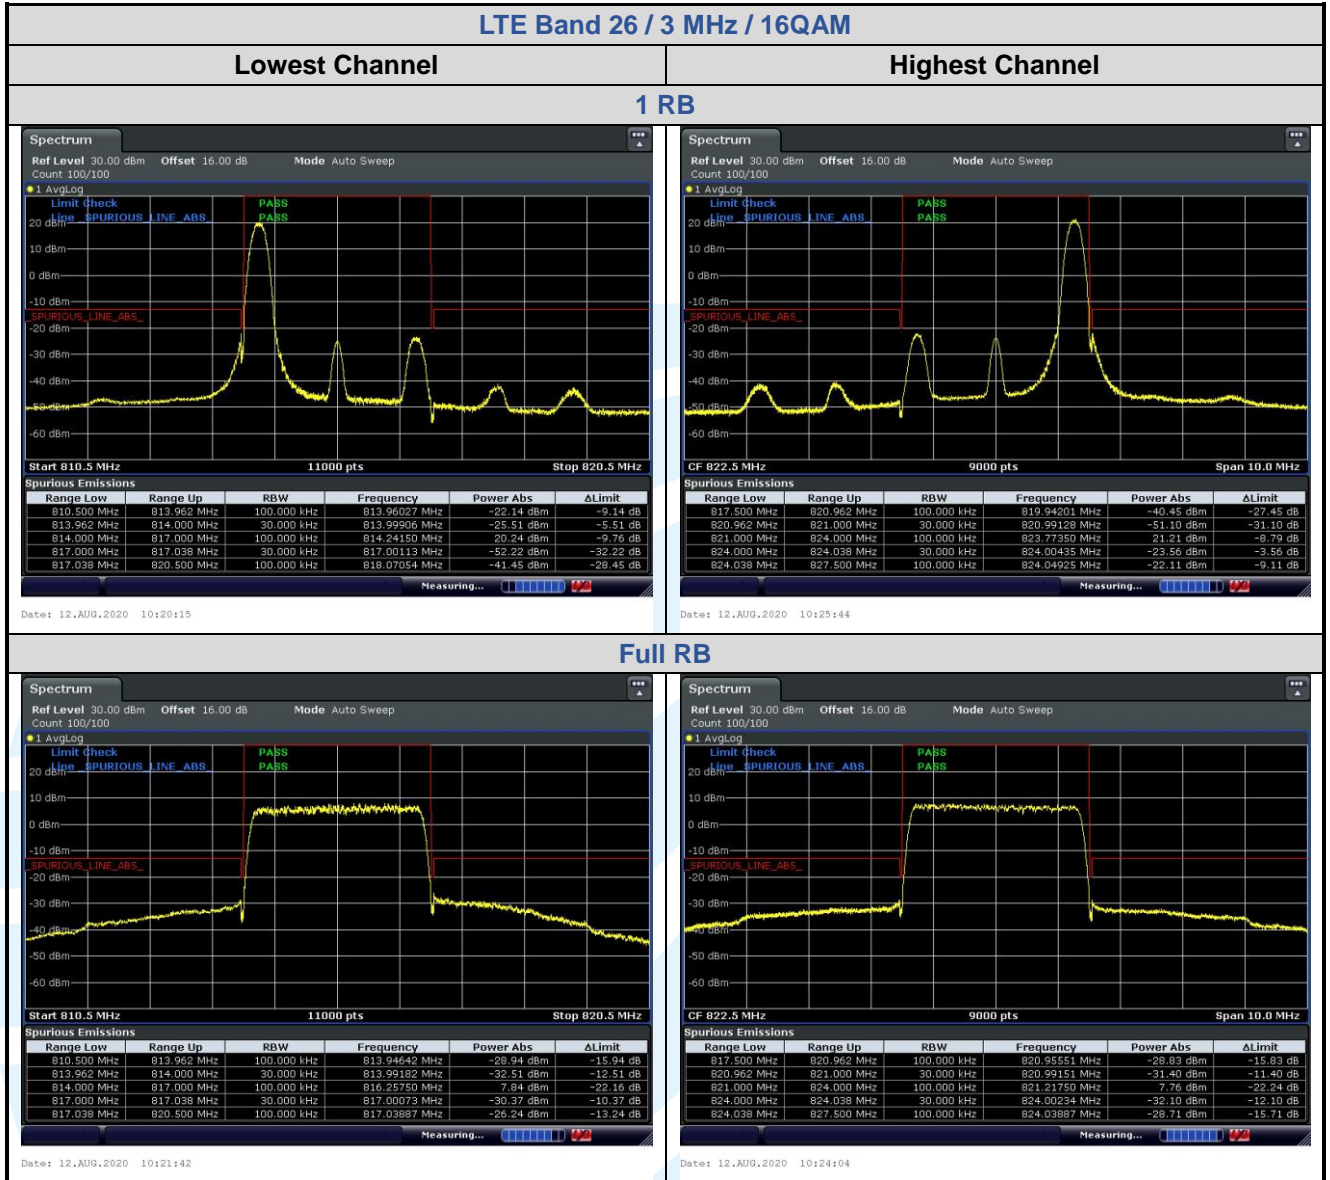

LTE Band 26 / 15 MHz / 16QAM

1 RB

Full RB

Lowest Channel

Date: 12.AUG.2020 14:02:13

Date: 12.AUG.2020 14:02:48

Highest Channel

Date: 12.AUG.2020 14:05:20

Date: 12.AUG.2020 14:03:59

5.6.8 LTE Band 26 (Part 90S)

LTE Band 26 / 1.4 MHz / 16QAM

5.6.9 LTE Band 38

Shenzhen UnionTrust Quality and Technology Co., Ltd.

Address: Unit D/E of 9/F and 16/F, Block A, Building 6, Baoneng science and technology park, Longhua district, Shenzhen, China 518109