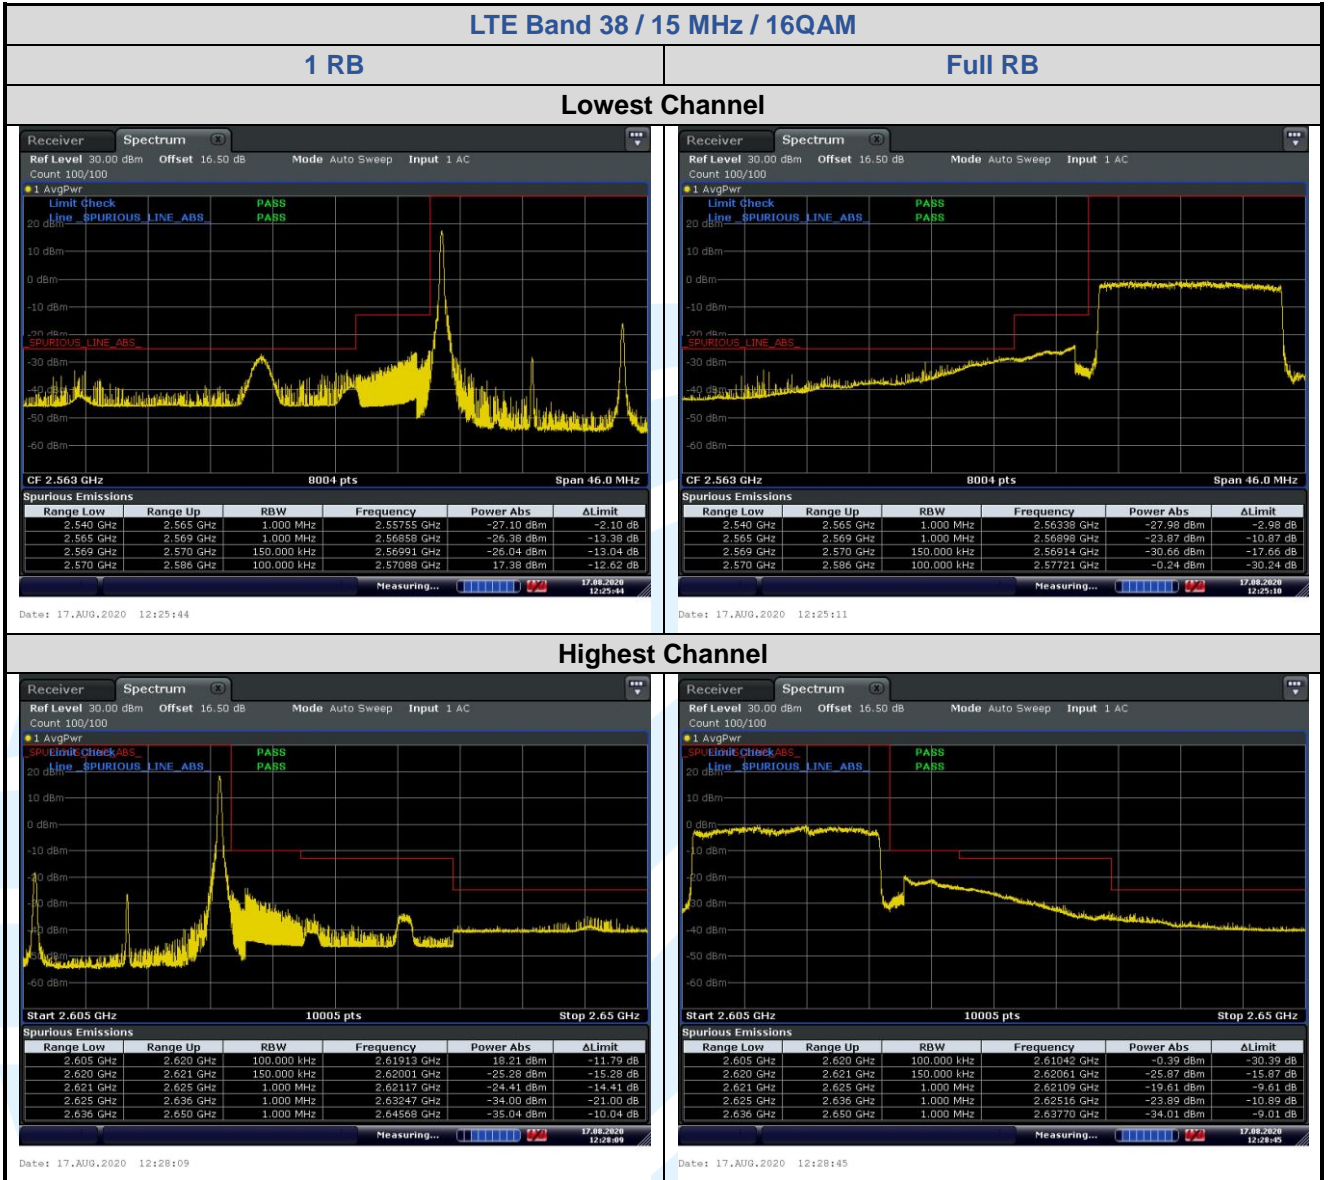

Shenzhen UnionTrust Quality and Technology Co., Ltd.

Address: Unit D/E of 9/F and 16/F, Block A, Building 6, Baoneng science and technology park, Longhua district, Shenzhen, China 518109

Tel: +86-755-28230888

Fax: +86-755-28230886

E-mail: info@uttlab.com

<http://www.uttlab.com>

UTTR-RF-FCC4G-V1.0