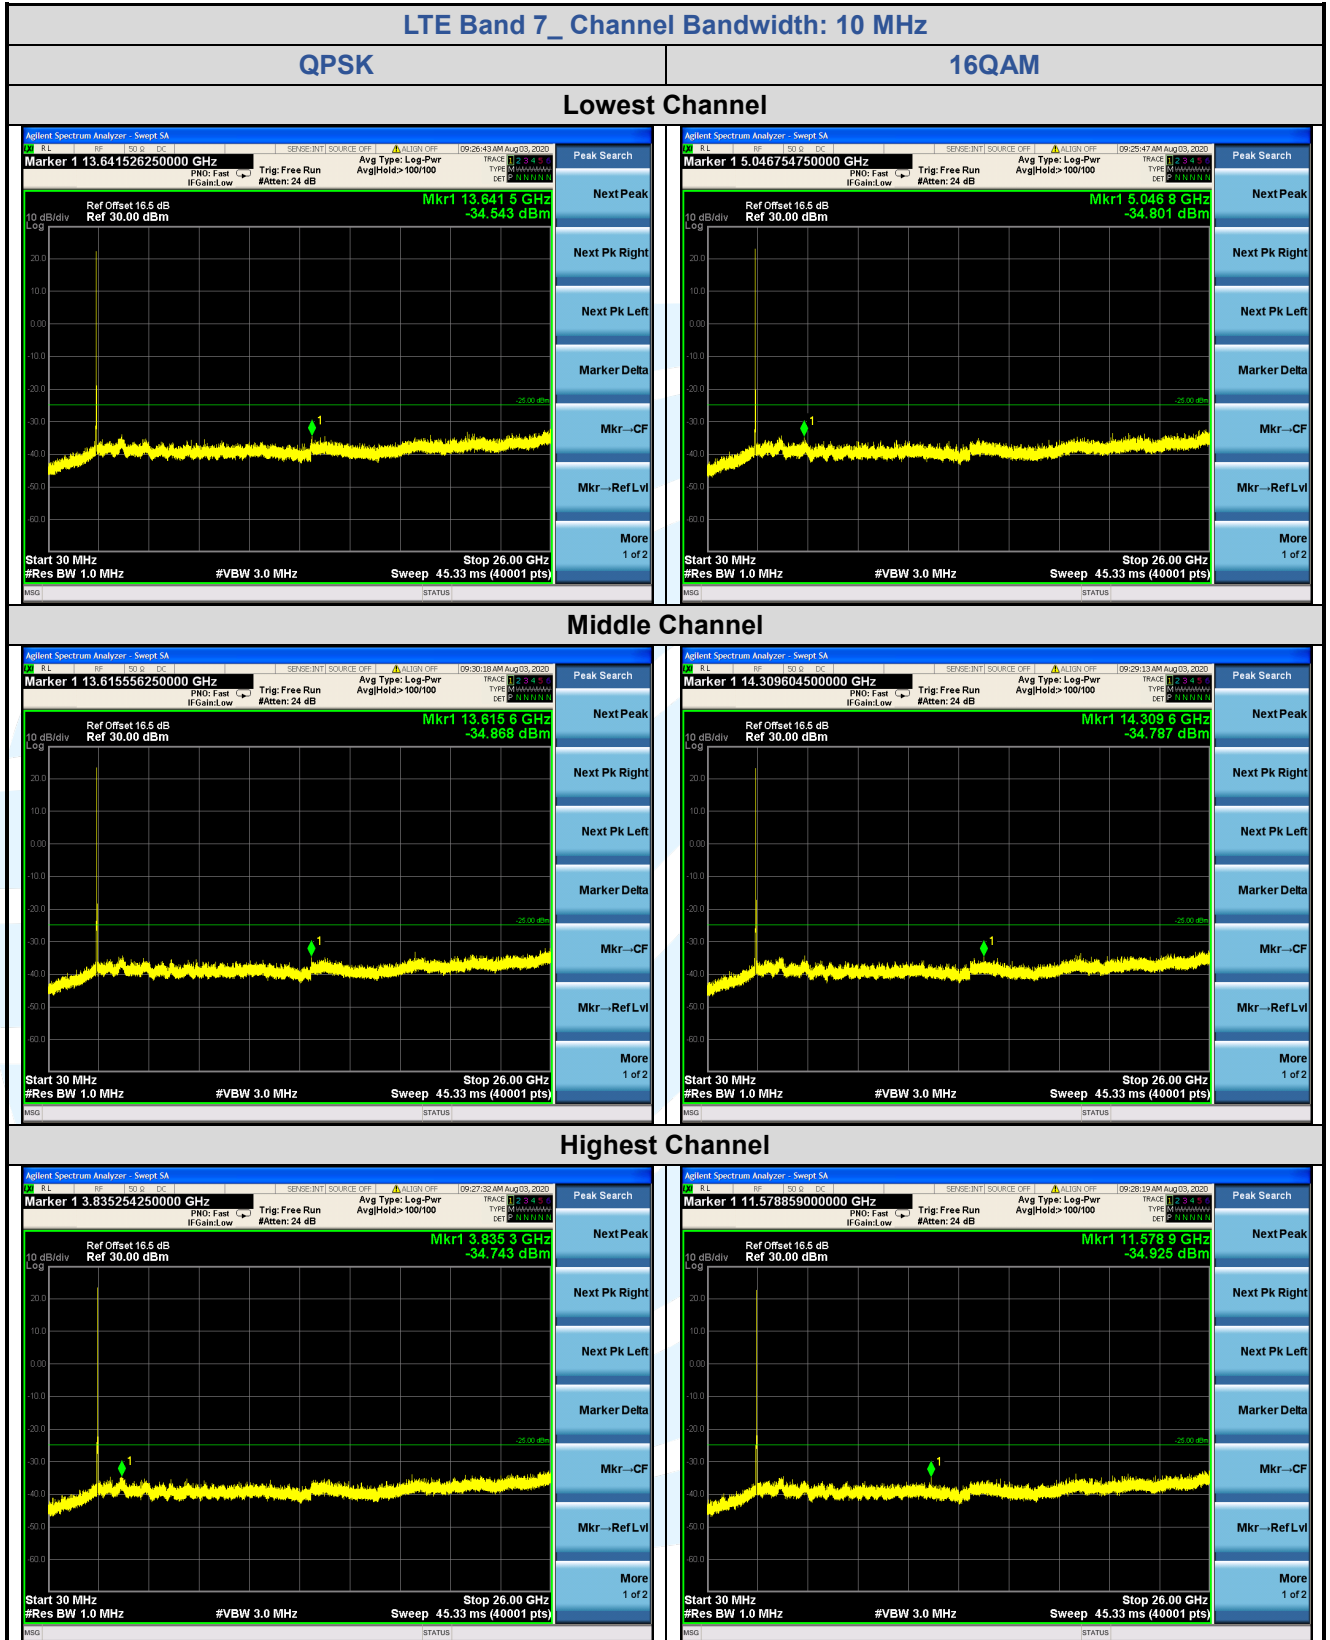

5.7.3 LTE Band 5

5.7.4 LTE Band 7

Shenzhen UnionTrust Quality and Technology Co., Ltd.

Address: 16/F, Block A, Building 6, Baoneng Science and Technology Park, Qingxiang Road No.1, Longhua New District, Shenzhen, China