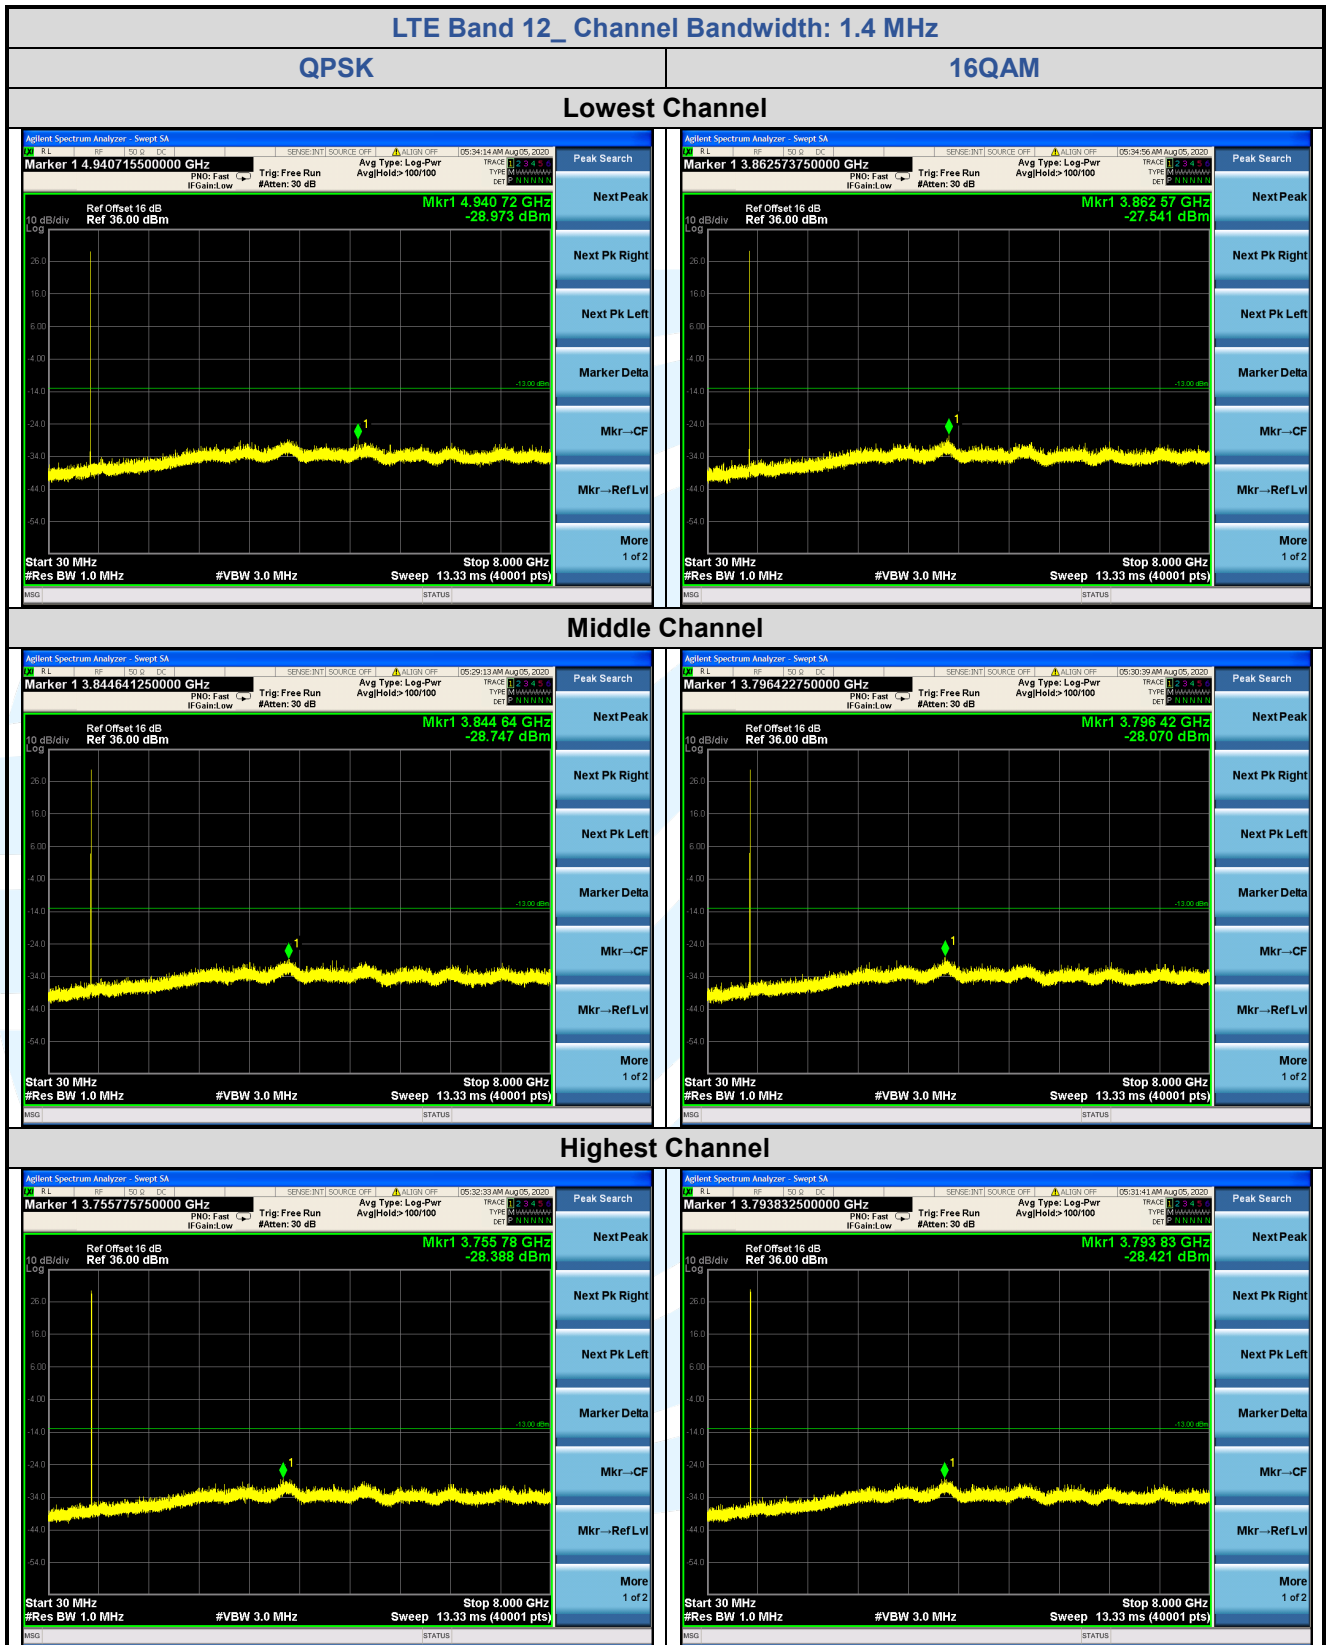

Tel: +86-755-28230888

Fax: +86-755-28230886

E-mail: info@uttlab.com

<http://www.uttlab.com>

UTTR-RF-FCC4G-V1.0

5.7.5 LTE Band 12

Shenzhen UnionTrust Quality and Technology Co., Ltd.

Address: 16/F, Block A, Building 6, Baoneng Science and Technology Park, Qingxiang Road No.1, Longhua New District, Shenzhen, China