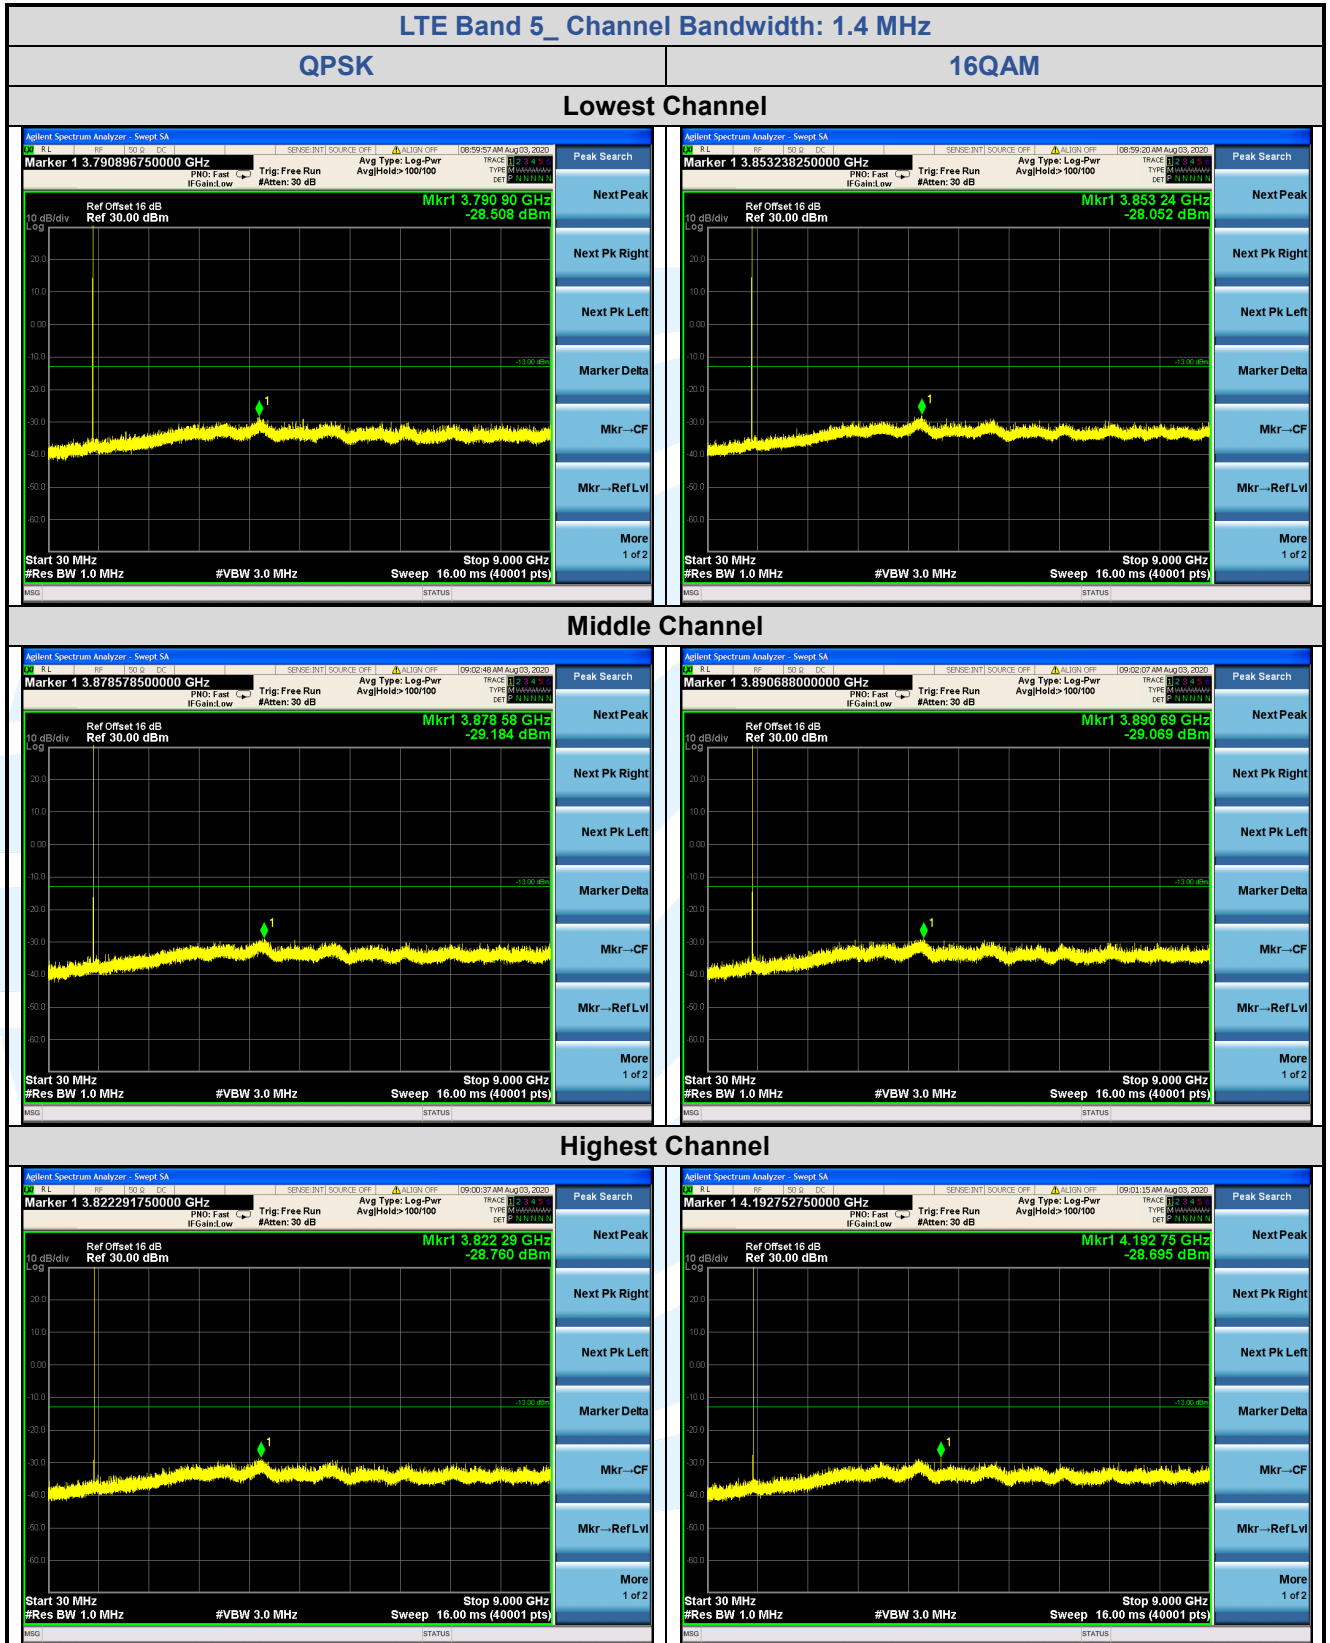

5.7.3 LTE Band 5

5.7.4 LTE Band 7

Shenzhen UnionTrust Quality and Technology Co., Ltd.

Address: 16/F, Block A, Building 6, Baoneng Science and Technology Park, Qingxiang Road No.1, Longhua New District, Shenzhen, China