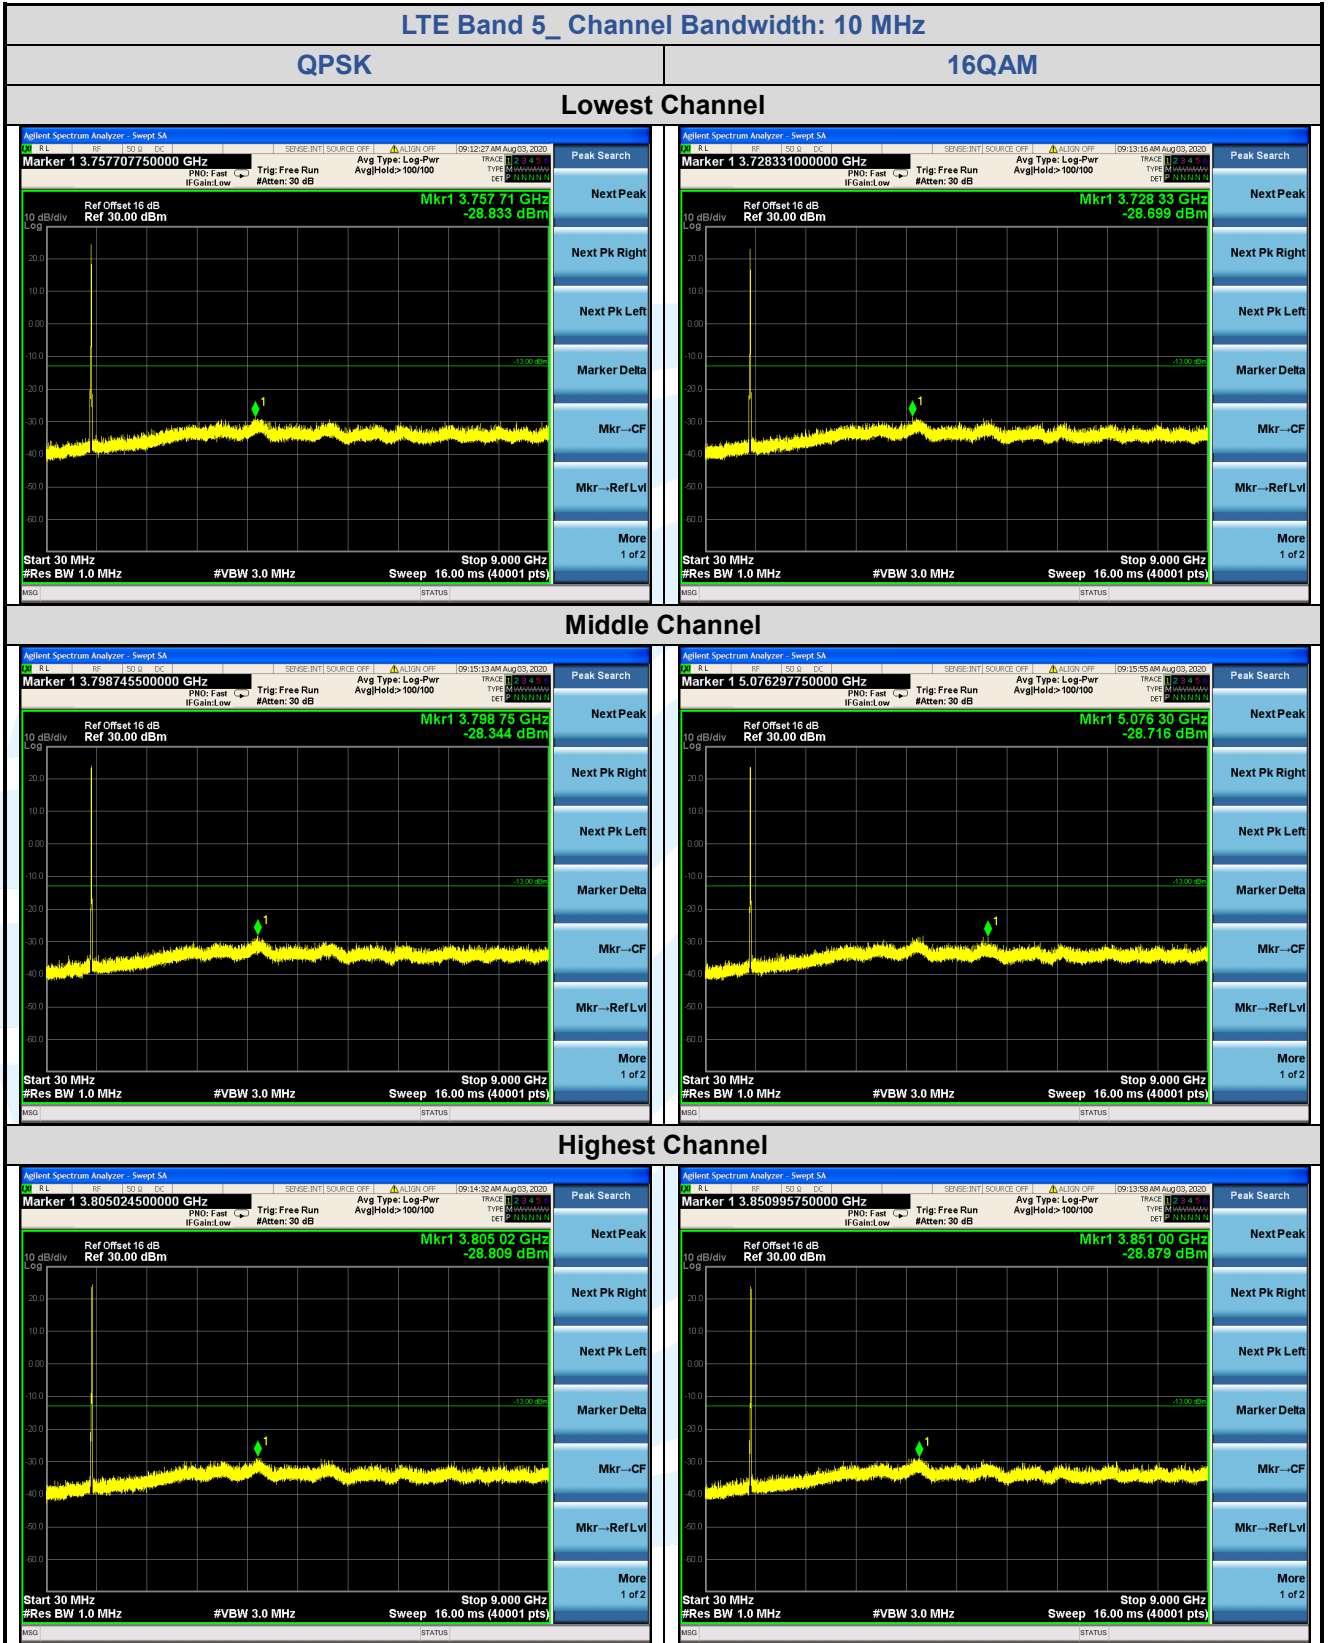

5.7.3 LTE Band 5

5.7.4 LTE Band 7

Shenzhen UnionTrust Quality and Technology Co., Ltd.

Address: 16/F, Block A, Building 6, Baoneng Science and Technology Park, Qingxiang Road No.1, Longhua New District, Shenzhen, China