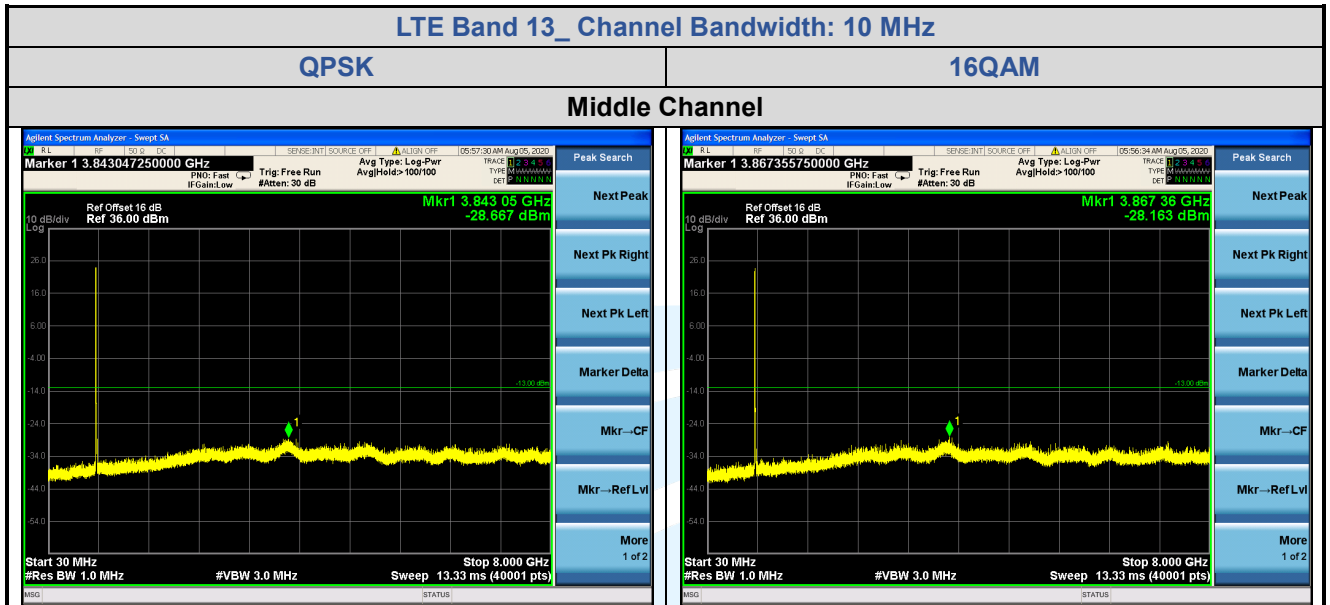

Tel: +86-755-28230888

Fax: +86-755-28230886

E-mail: info@uttlab.com

<http://www.uttlab.com>

UTTR-RF-FCC4G-V1.0

5.7.6 LTE Band 13

Shenzhen UnionTrust Quality and Technology Co., Ltd.

Address: 16/F, Block A, Building 6, Baoneng Science and Technology Park, Qingxiang Road No.1, Longhua New District, Shenzhen, China