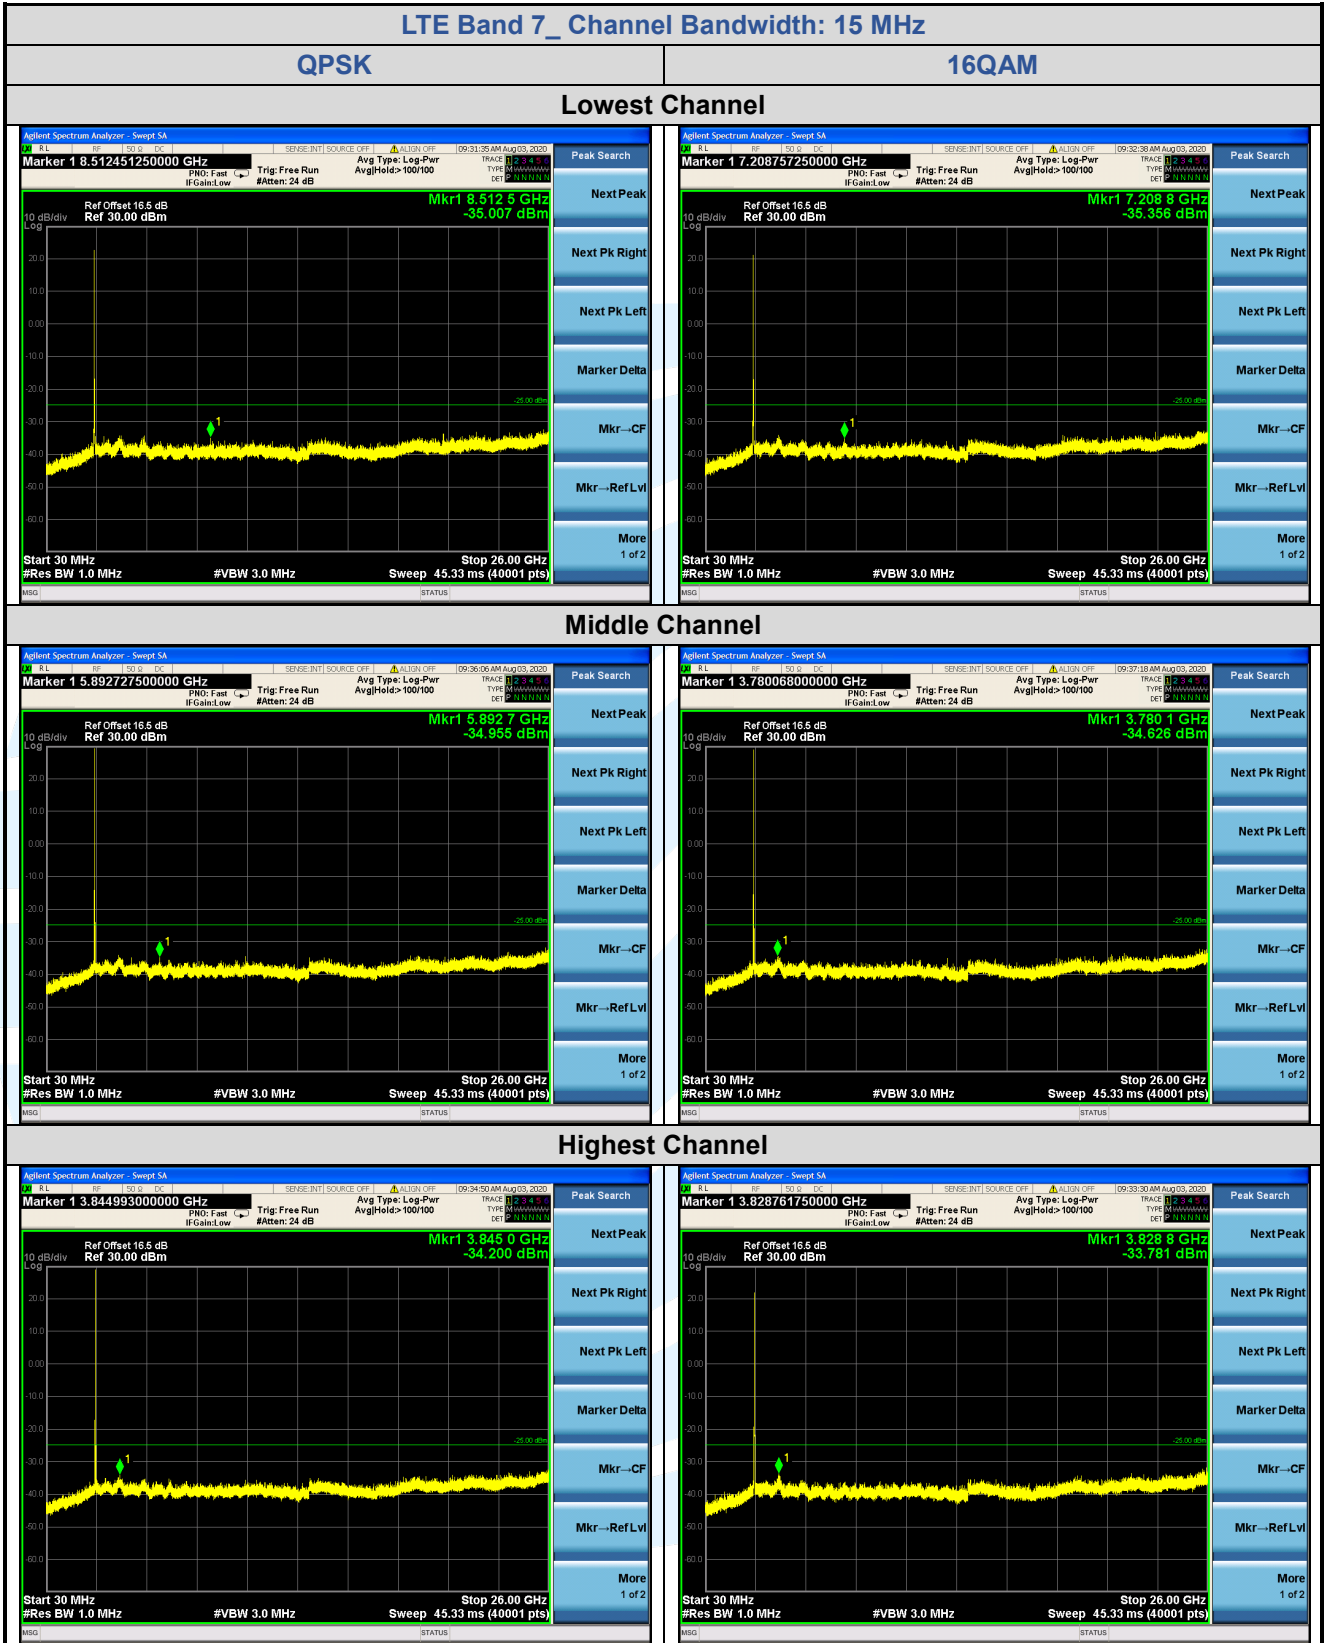

Shenzhen UnionTrust Quality and Technology Co., Ltd.

Address: 16/F, Block A, Building 6, Baoneng Science and Technology Park, Qingxiang Road No.1, Longhua New District, Shenzhen, China

Tel: +86-755-28230888

Fax: +86-755-28230886

E-mail: info@uttlab.com

<http://www.uttlab.com>

UTTR-RF-FCC4G-V1.0