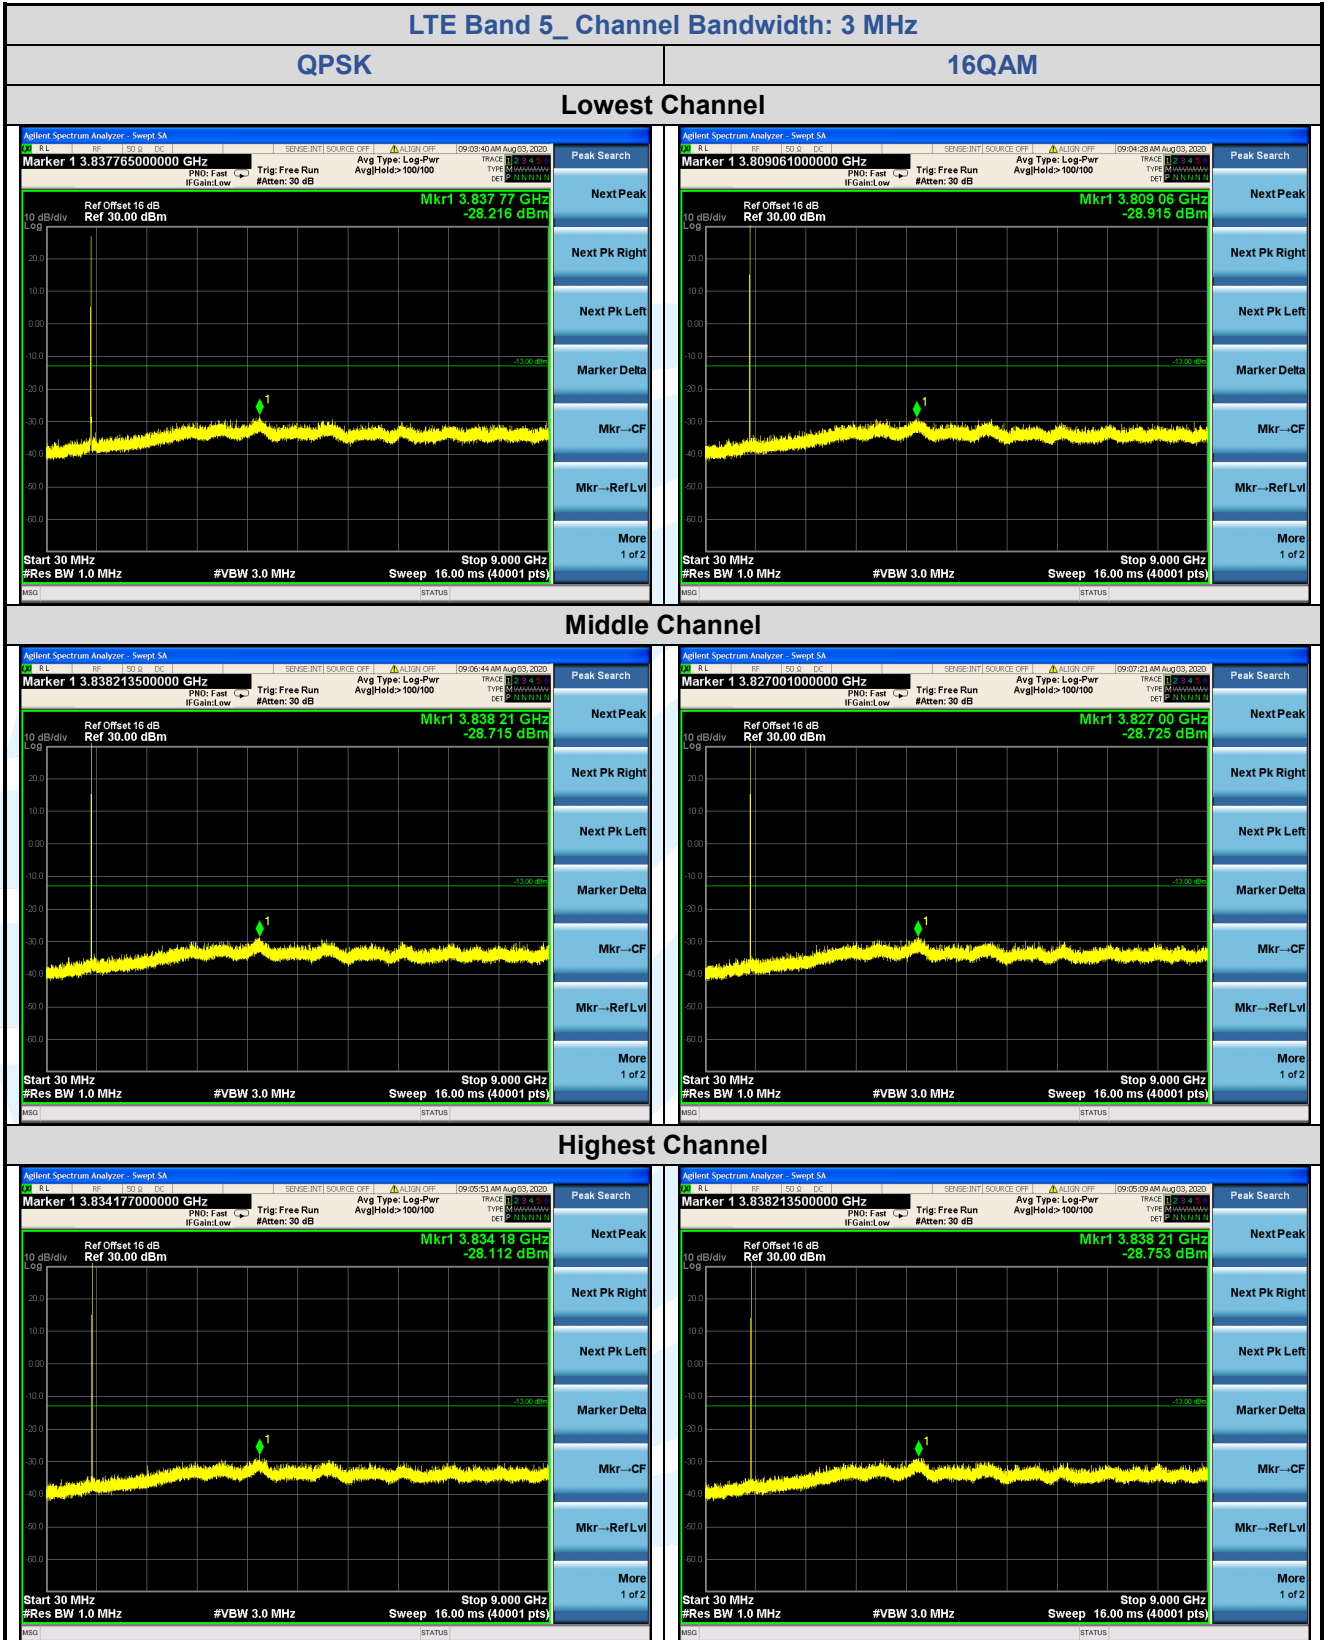

5.7.3 LTE Band 5

5.7.4 LTE Band 7

Shenzhen UnionTrust Quality and Technology Co., Ltd.

Address: 16/F, Block A, Building 6, Baoneng Science and Technology Park, Qingxiang Road No.1, Longhua New District, Shenzhen, China