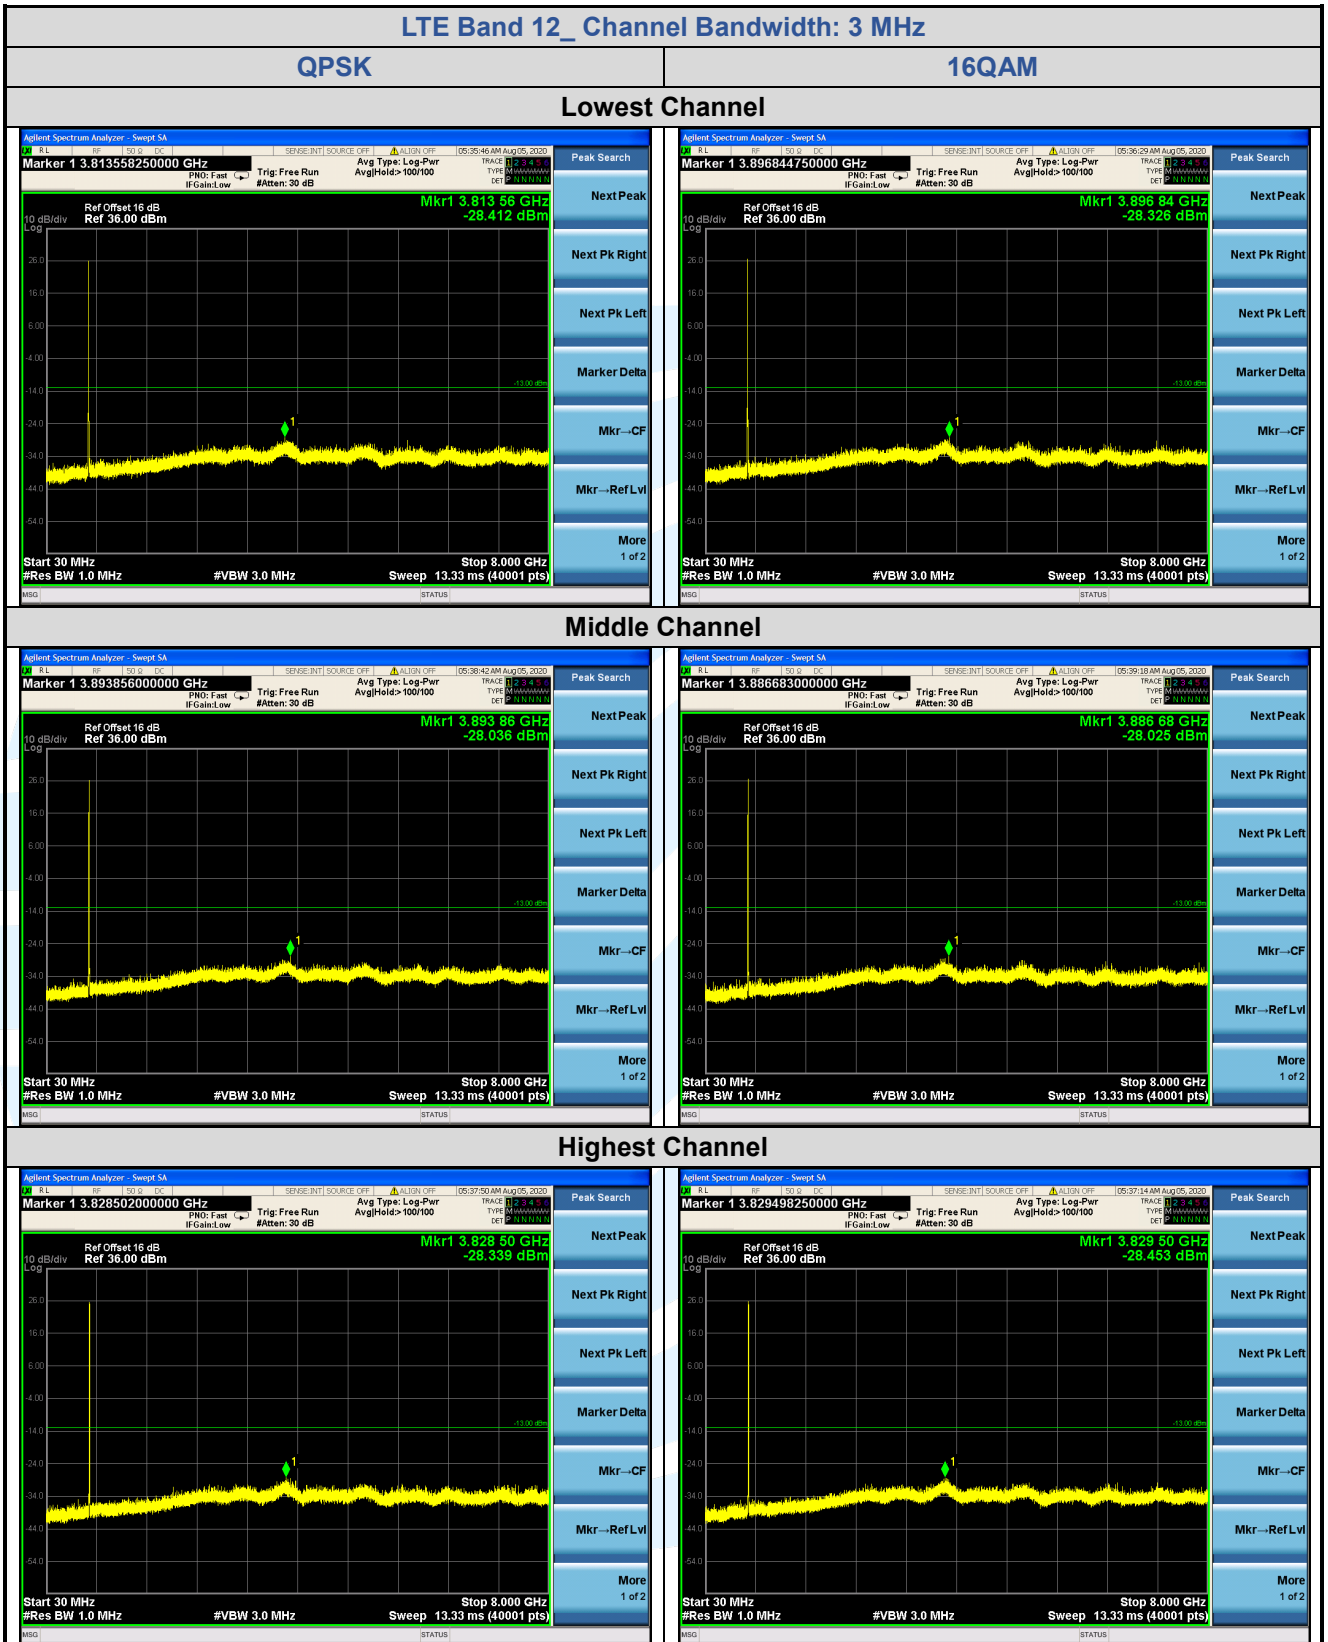

Tel: +86-755-28230888

Fax: +86-755-28230886

E-mail: info@uttlab.com

<http://www.uttlab.com>

UTTR-RF-FCC4G-V1.0

5.7.5 LTE Band 12

Shenzhen UnionTrust Quality and Technology Co., Ltd.

Address: 16/F, Block A, Building 6, Baoneng Science and Technology Park, Qingxiang Road No.1, Longhua New District, Shenzhen, China