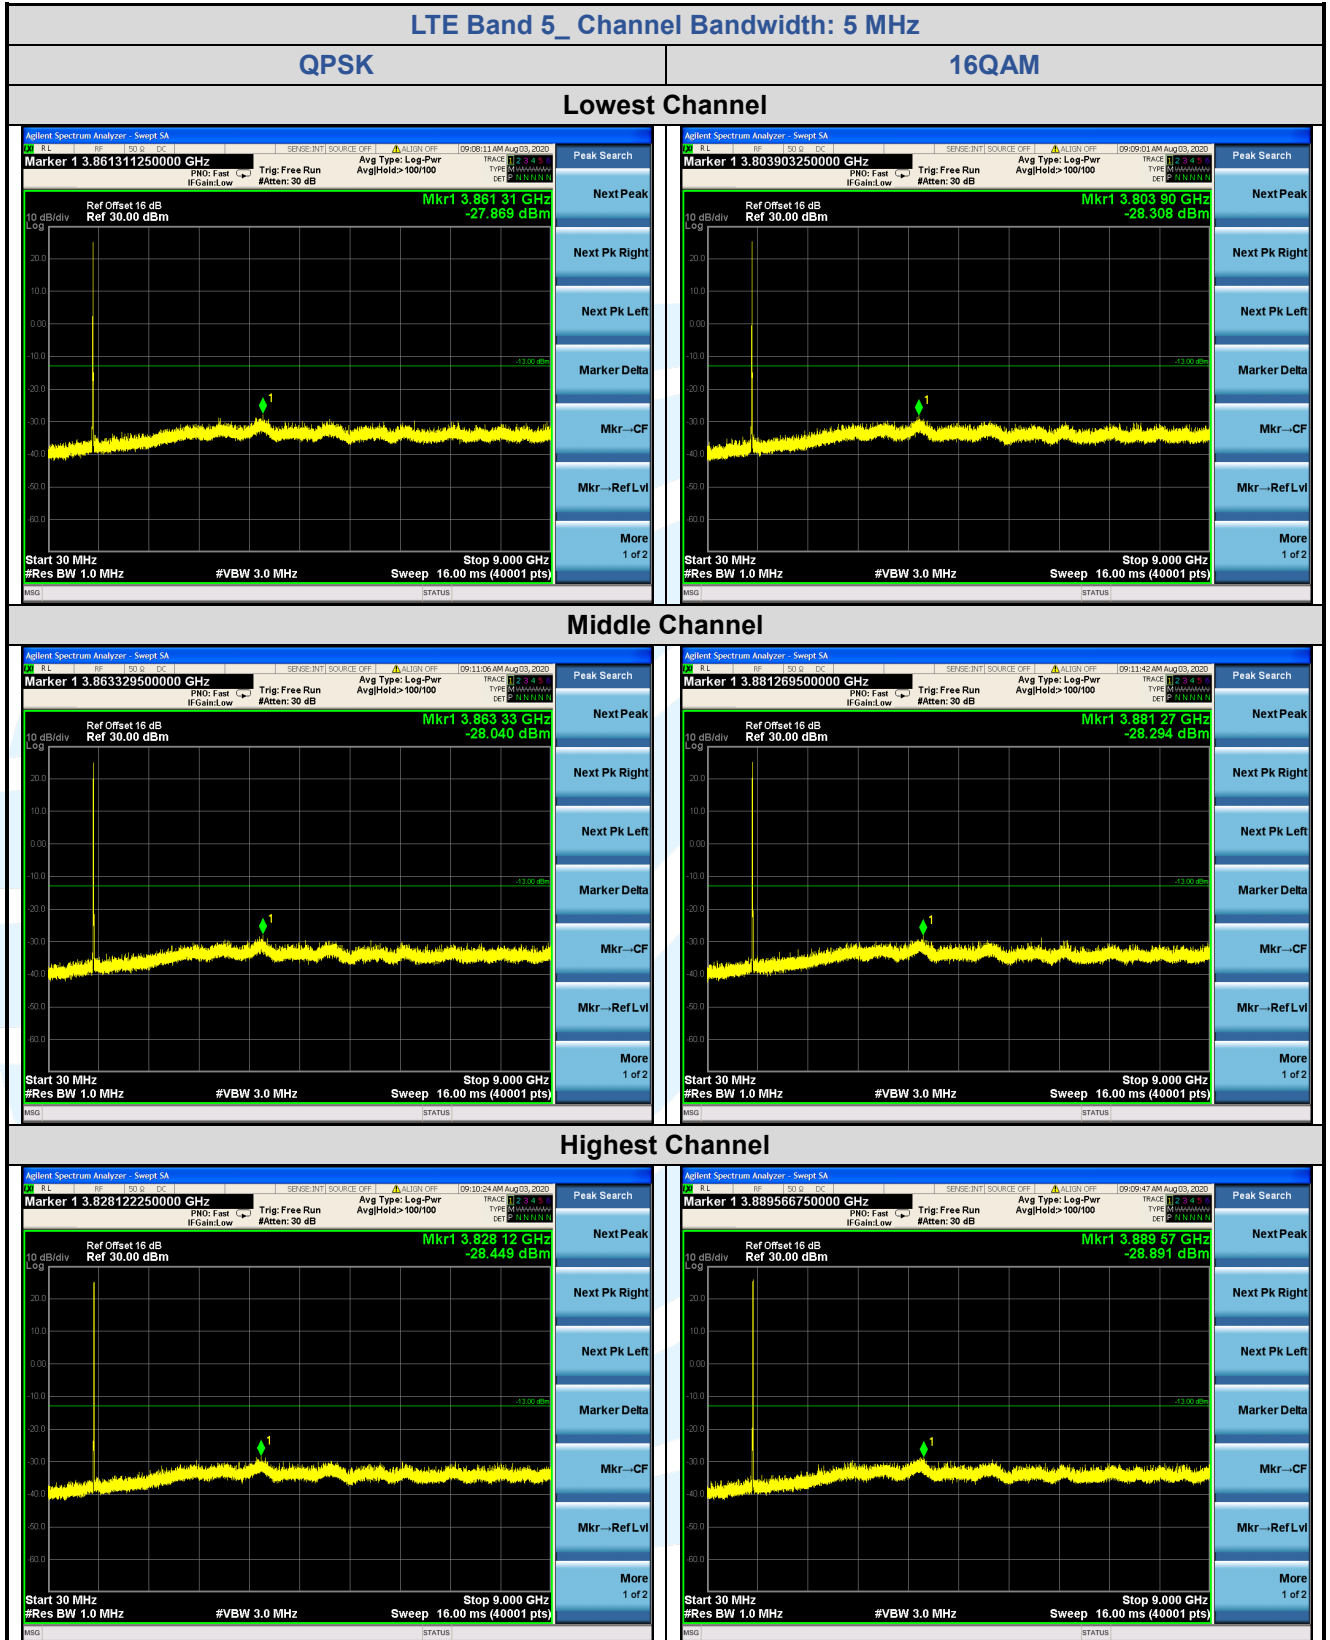

5.7.3 LTE Band 5

5.7.4 LTE Band 7

Shenzhen UnionTrust Quality and Technology Co., Ltd.

Address: 16/F, Block A, Building 6, Baoneng Science and Technology Park, Qingxiang Road No.1, Longhua New District, Shenzhen, China