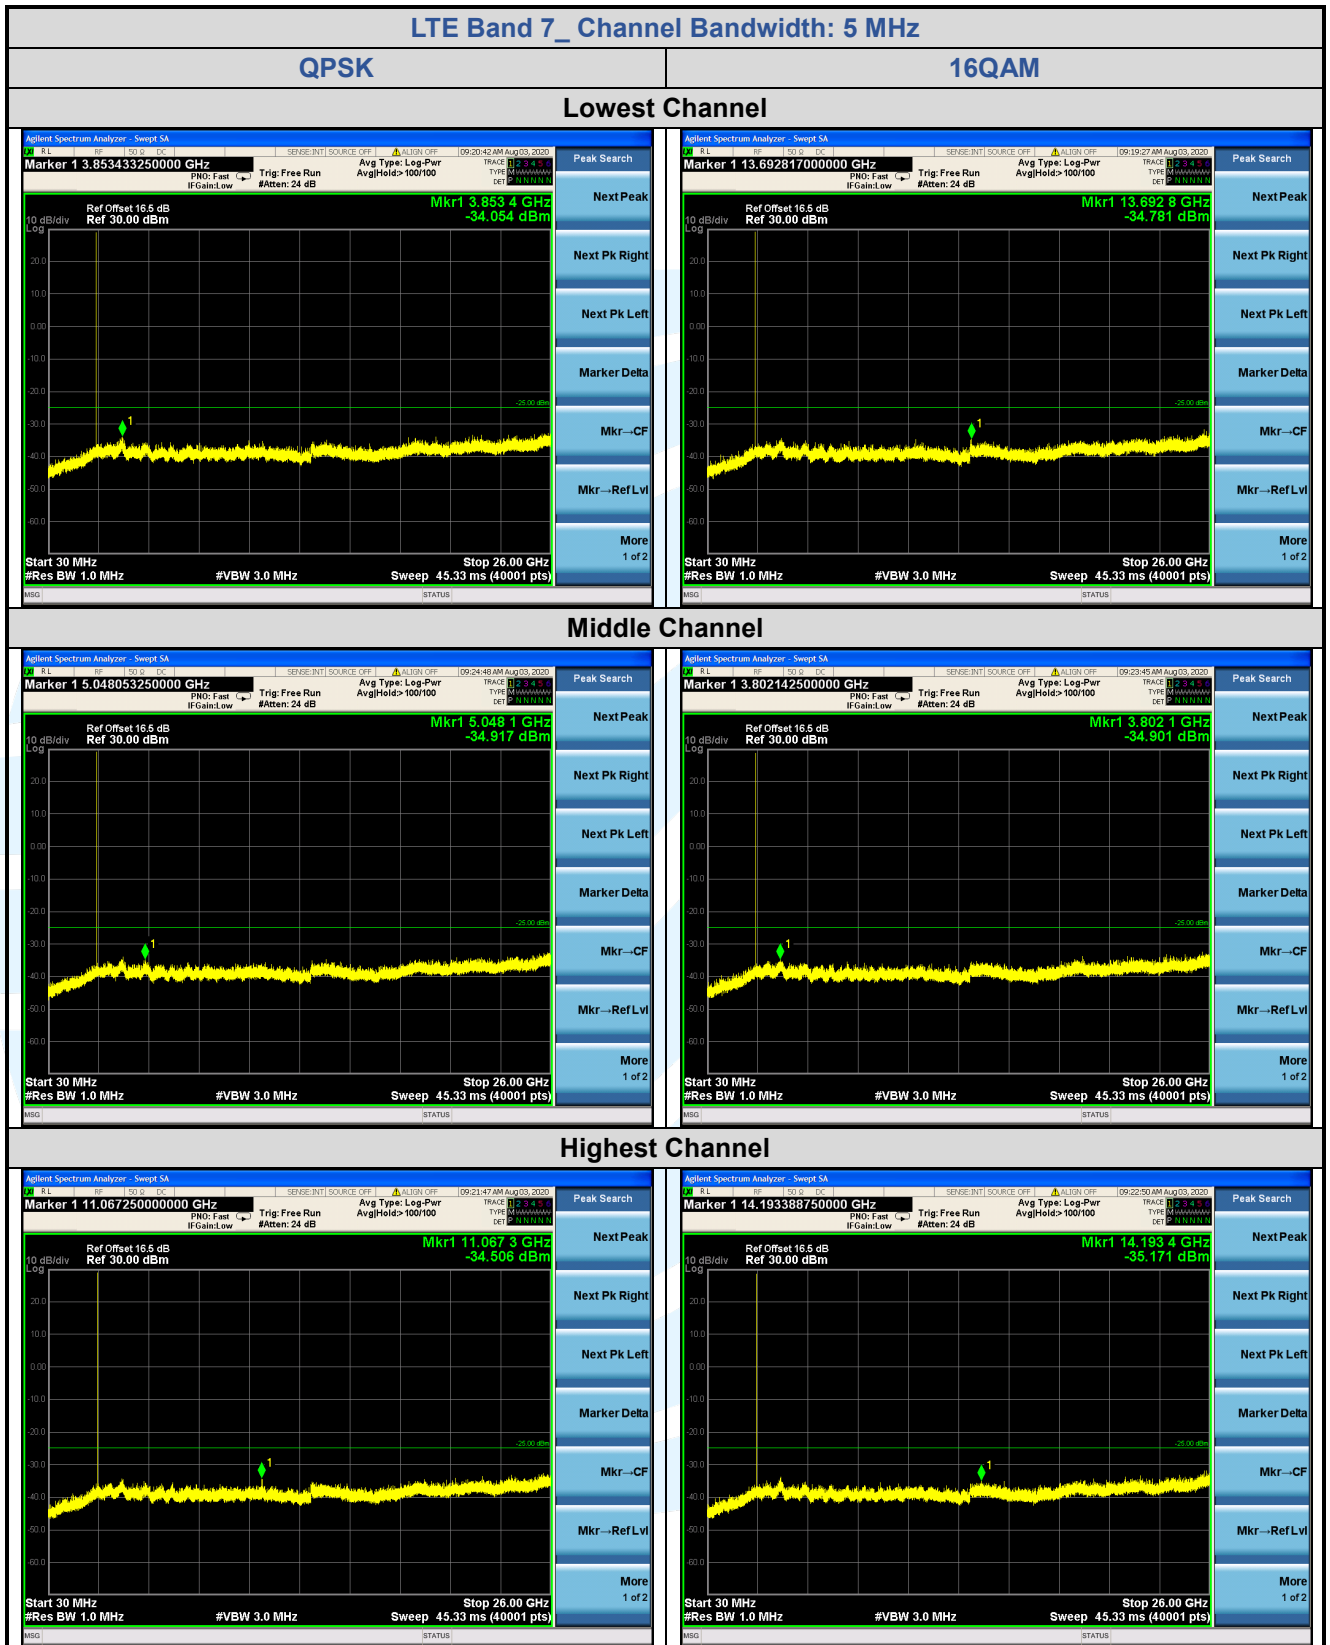

5.7.3 LTE Band 5

5.7.4 LTE Band 7

Shenzhen UnionTrust Quality and Technology Co., Ltd.

Address: 16/F, Block A, Building 6, Baoneng Science and Technology Park, Qingxiang Road No.1, Longhua New District, Shenzhen, China