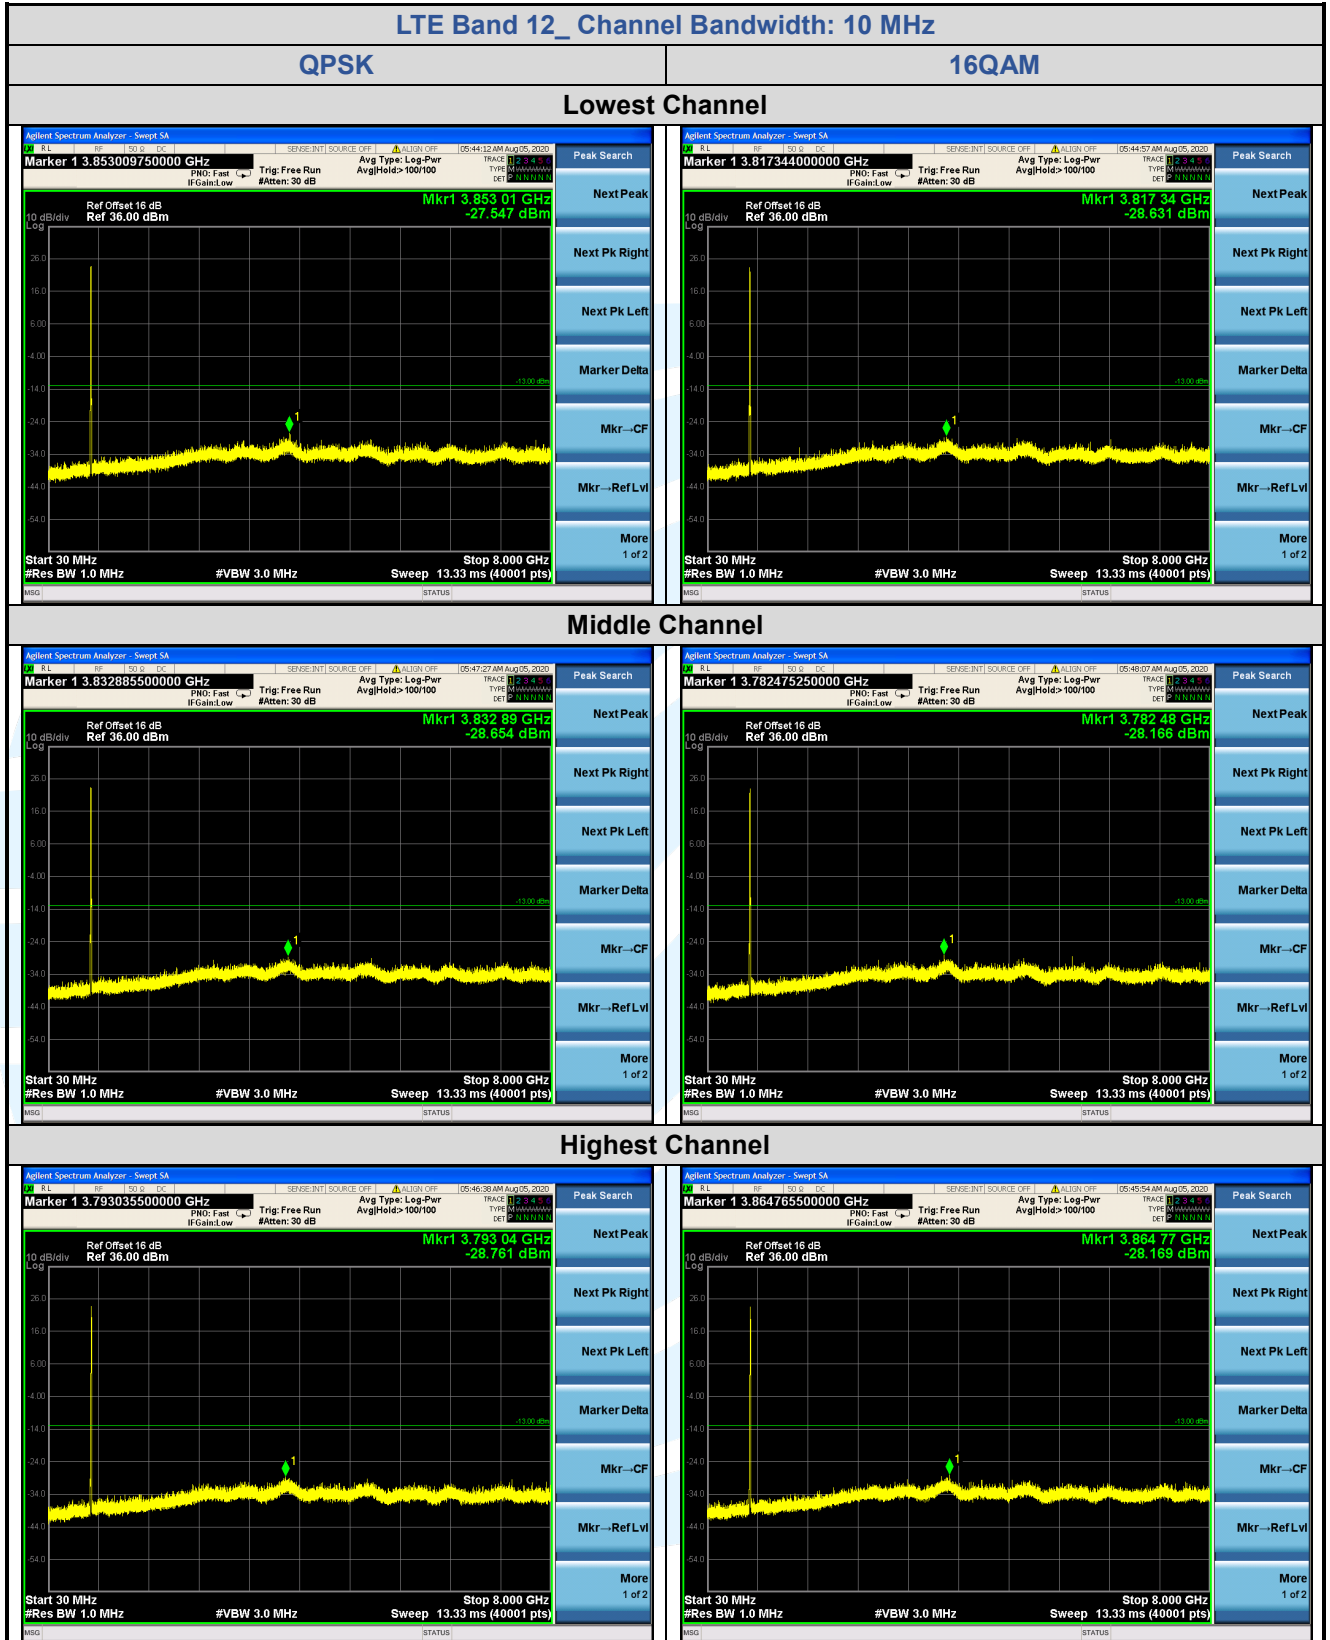

Shenzhen UnionTrust Quality and Technology Co., Ltd.

Address: 16/F, Block A, Building 6, Baoneng Science and Technology Park, Qingxiang Road No.1, Longhua New District, Shenzhen, China

Tel: +86-755-28230888

Fax: +86-755-28230886

E-mail: info@uttlab.com

<http://www.uttlab.com>

UTTR-RF-FCC4G-V1.0