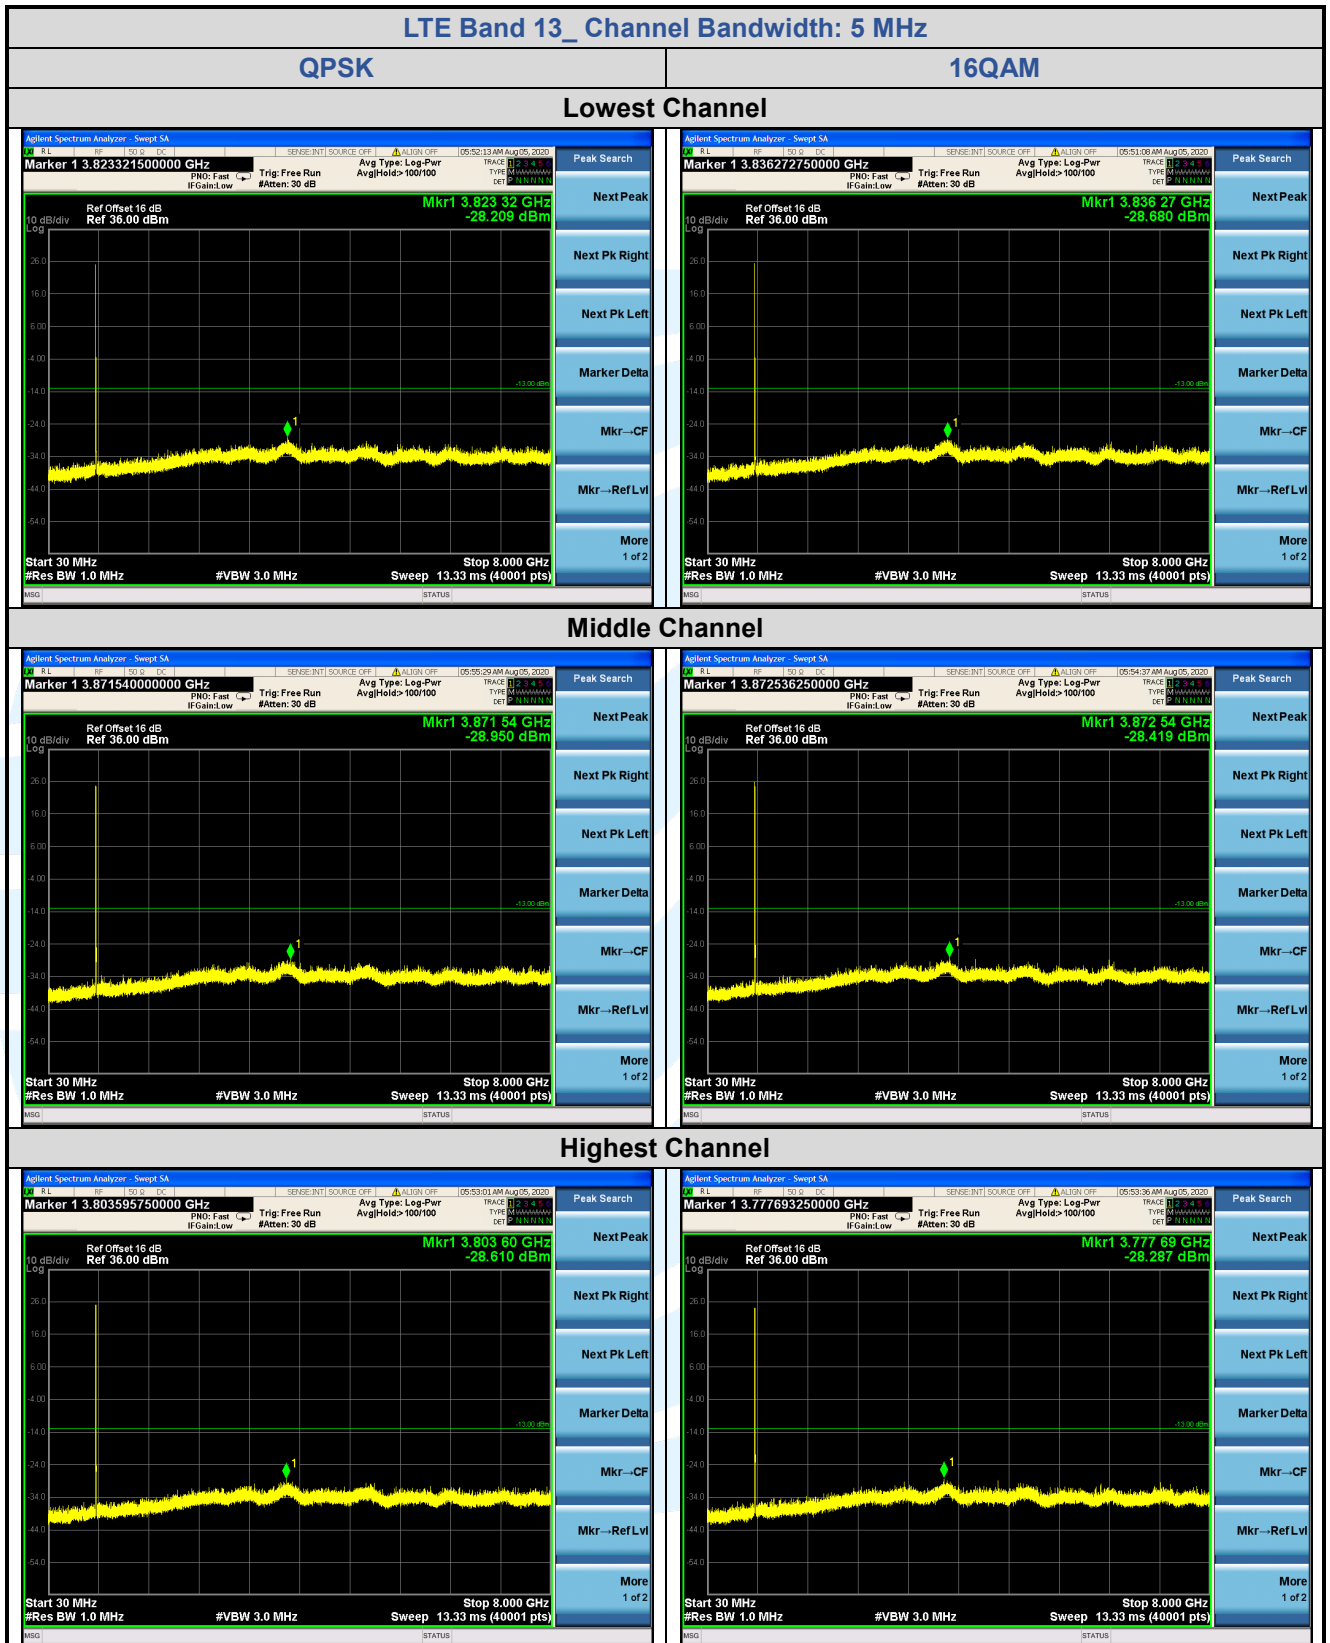

Tel: +86-755-28230888

Fax: +86-755-28230886

E-mail: info@uttlab.com

<http://www.uttlab.com>

UTTR-RF-FCC4G-V1.0

5.7.6 LTE Band 13

Shenzhen UnionTrust Quality and Technology Co., Ltd.

Address: 16/F, Block A, Building 6, Baoneng Science and Technology Park, Qingxiang Road No.1, Longhua New District, Shenzhen, China