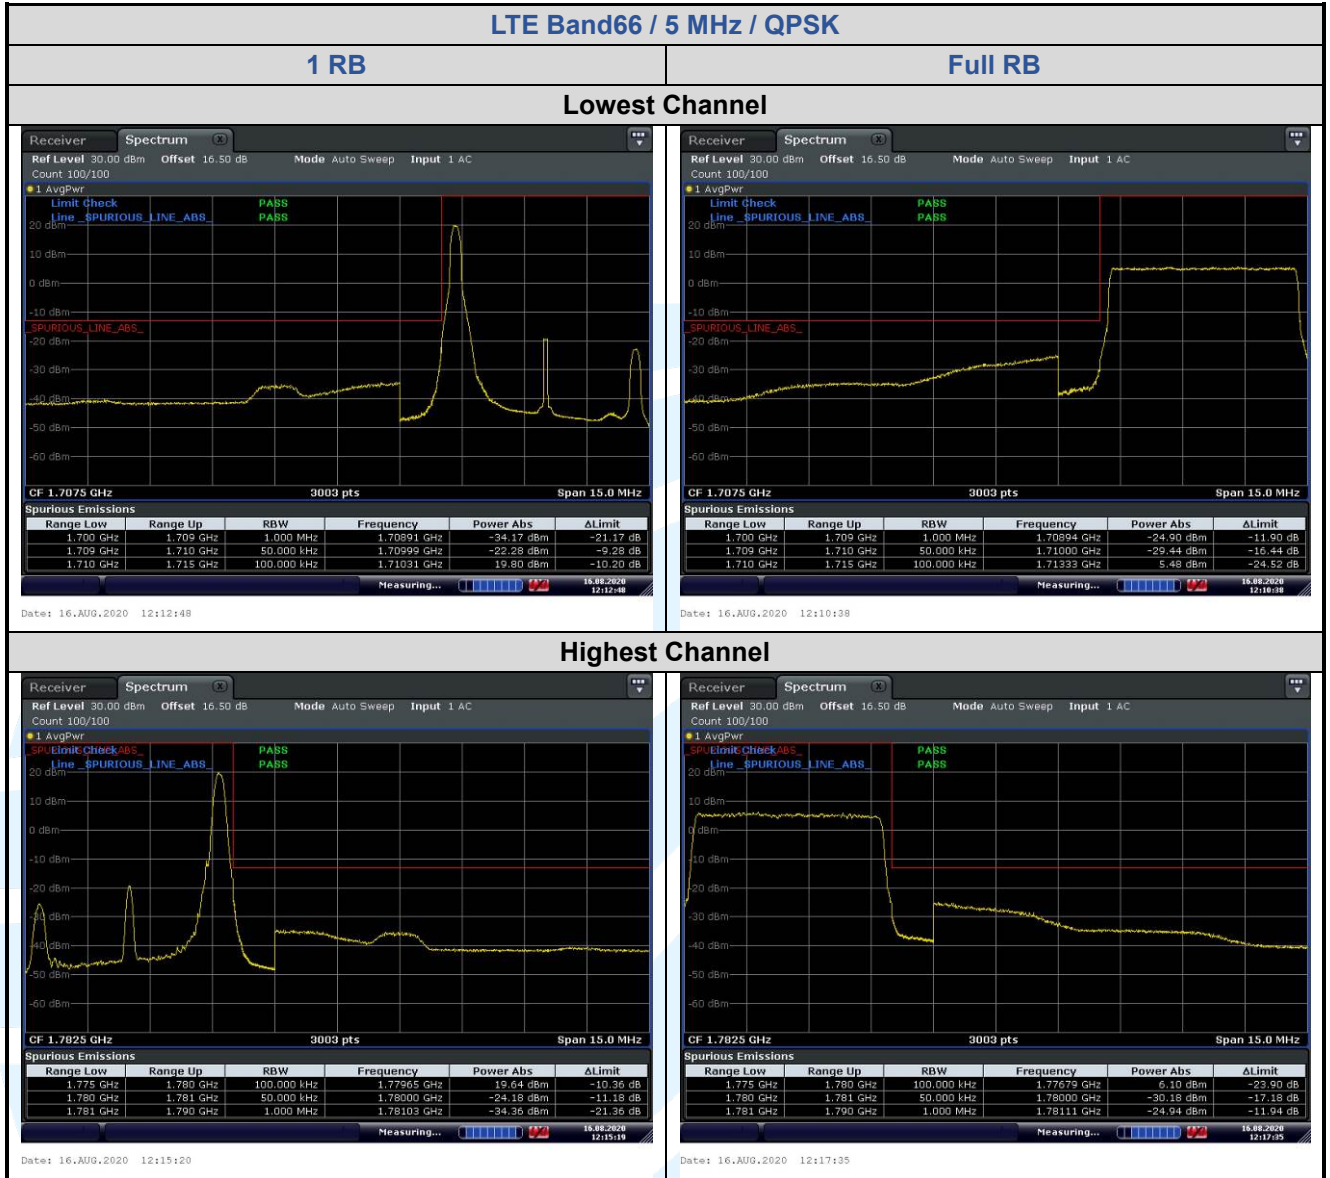

## 5.6.10 LTE Band 41

5.6.11 LTE Band 66

**Shenzhen UnionTrust Quality and Technology Co., Ltd.**

Address: 16/F, Block A, Building 6, Baoneng Science and Technology Park, Qingxiang Road No.1, Longhua New District, Shenzhen, China