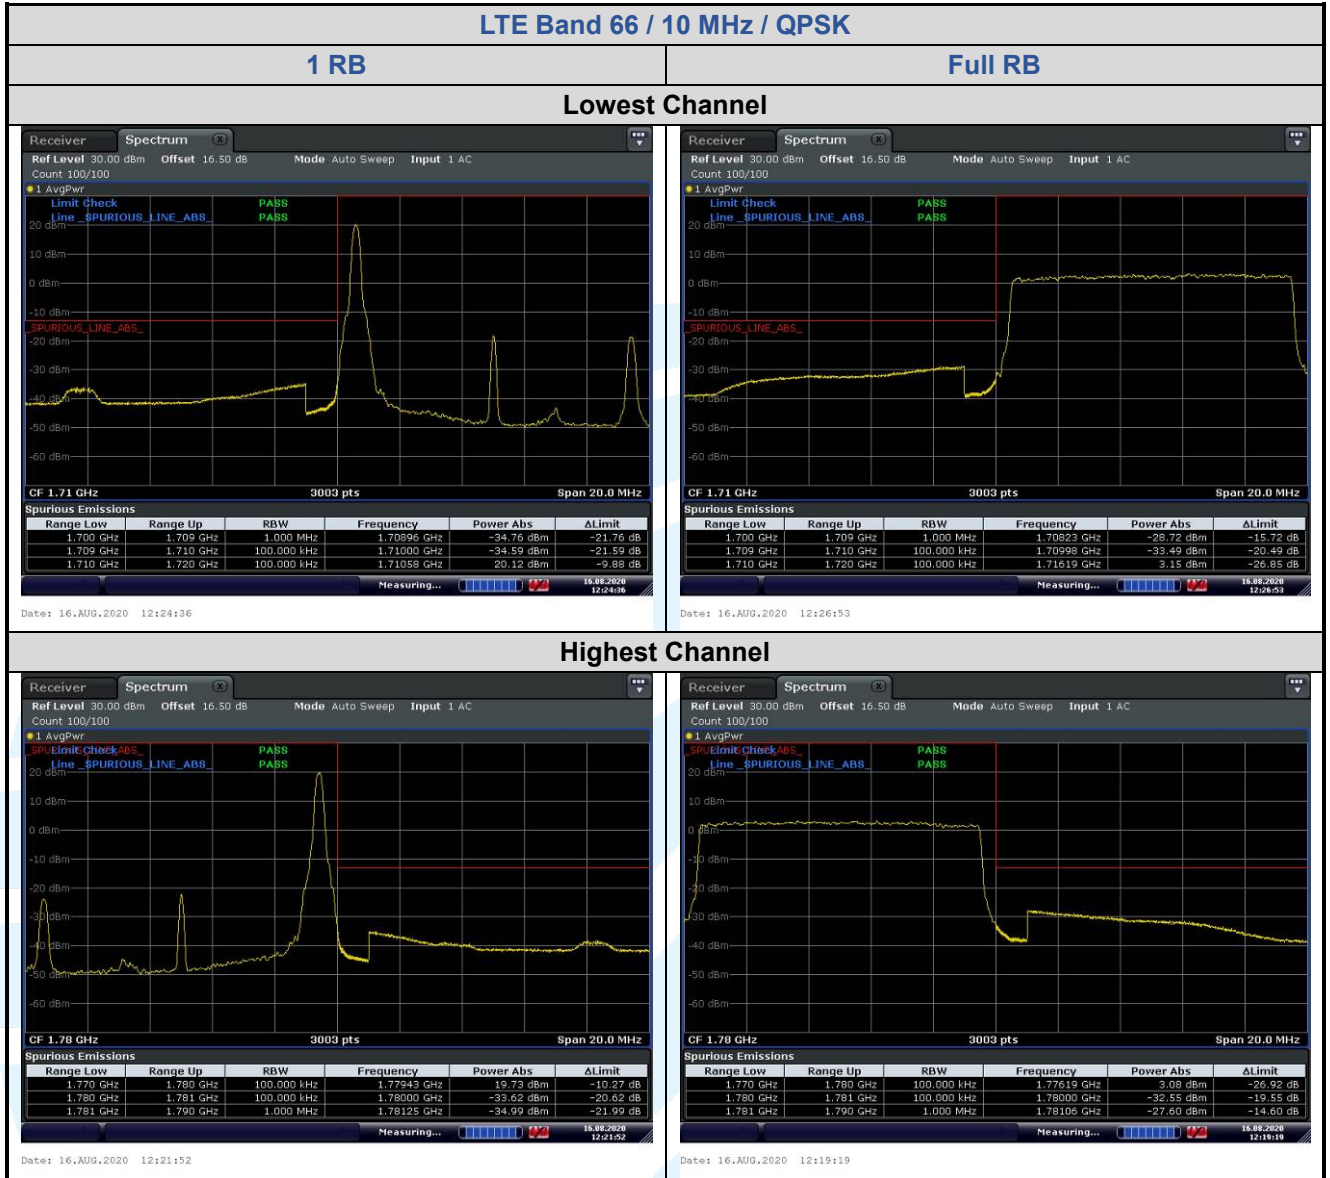

## 5.6.10 LTE Band 41

5.6.11 LTE Band 66

**Shenzhen UnionTrust Quality and Technology Co., Ltd.**

Address: 16/F, Block A, Building 6, Baoneng Science and Technology Park, Qingxiang Road No.1, Longhua New District, Shenzhen, China