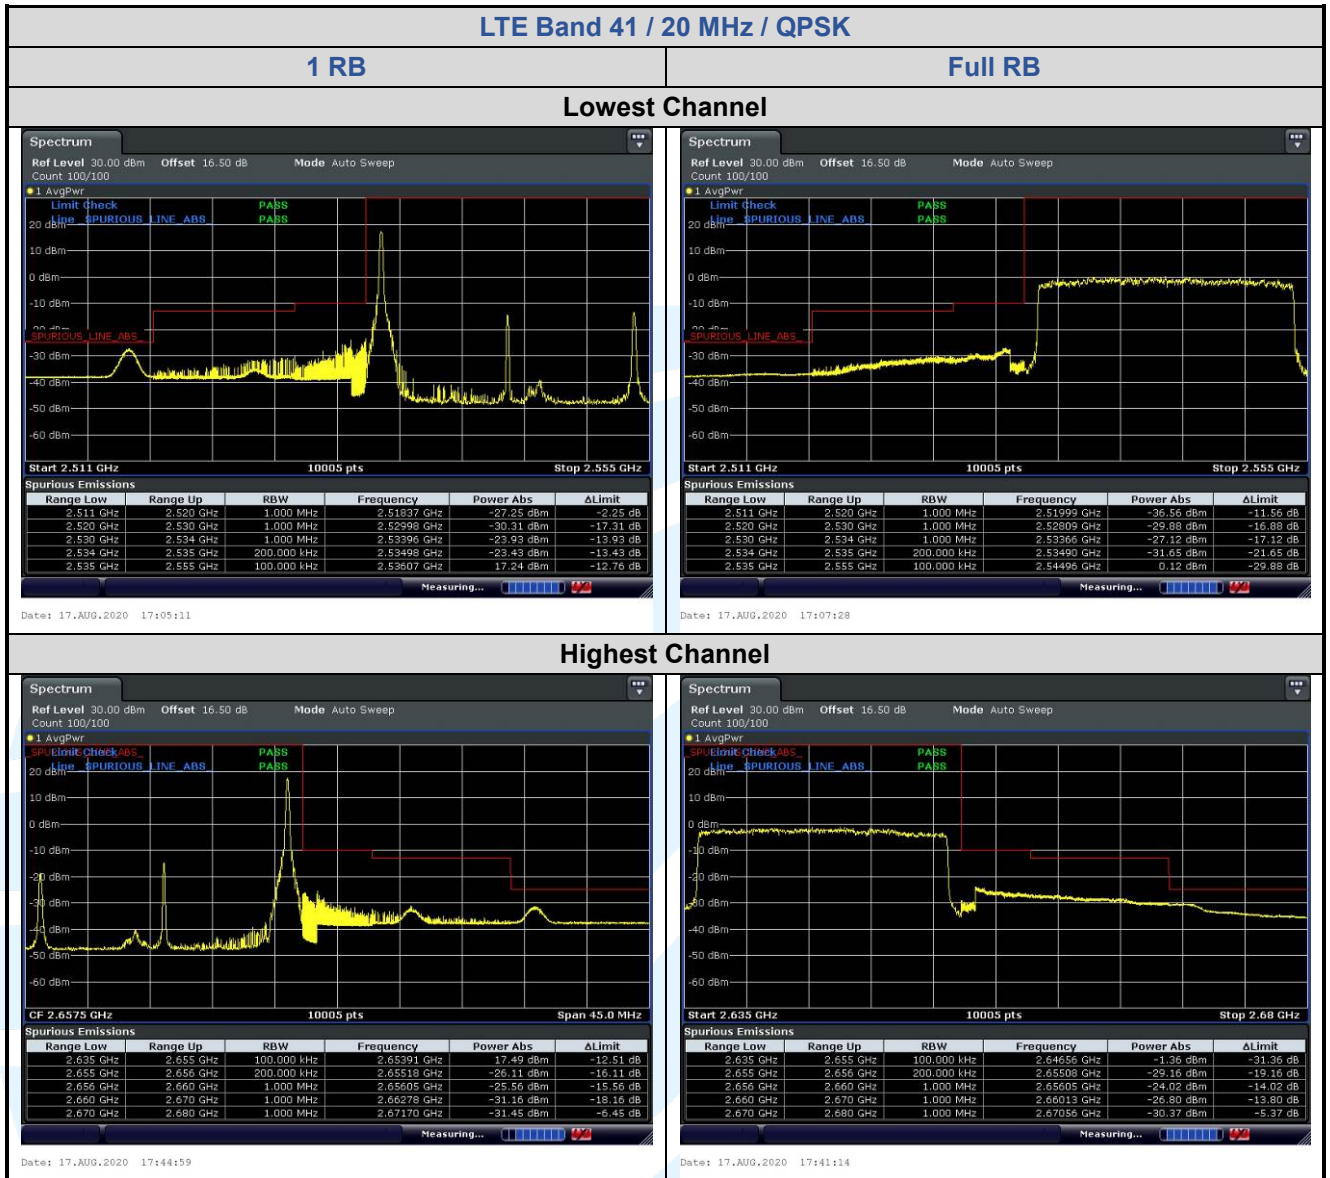

## 5.6.10 LTE Band 41

5.6.11 LTE Band 66

**Shenzhen UnionTrust Quality and Technology Co., Ltd.**

Address: 16/F, Block A, Building 6, Baoneng Science and Technology Park, Qingxiang Road No.1, Longhua New District, Shenzhen, China