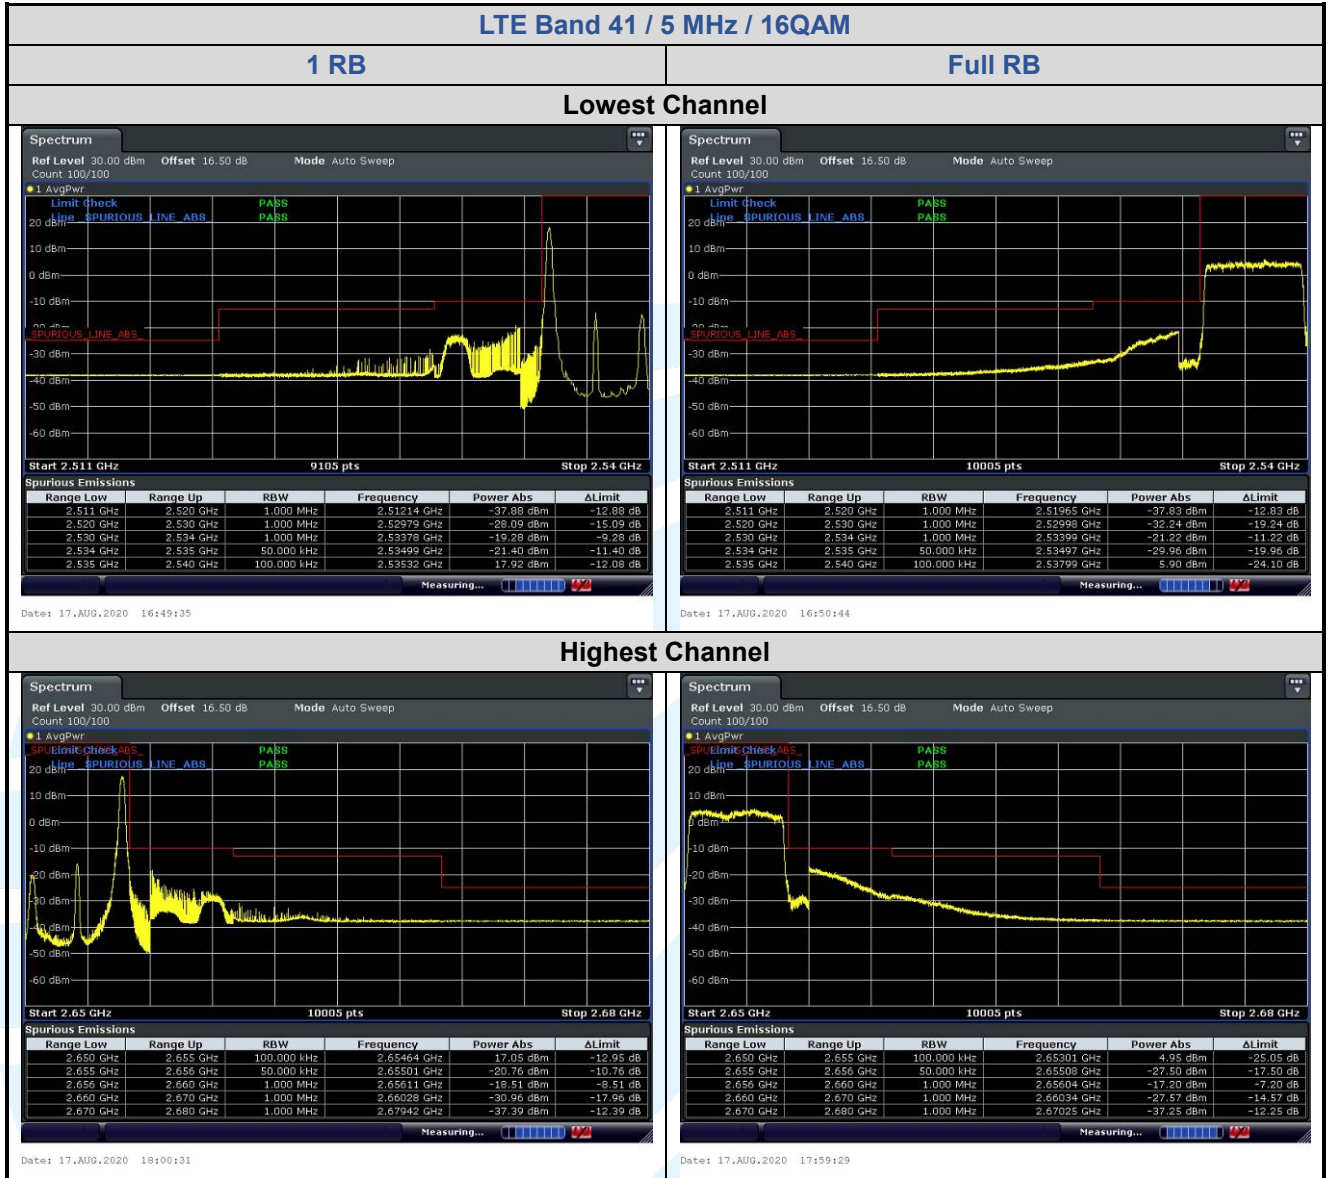

## 5.6.10 LTE Band 41

5.6.11 LTE Band 66

**Shenzhen UnionTrust Quality and Technology Co., Ltd.**

Address: 16/F, Block A, Building 6, Baoneng Science and Technology Park, Qingxiang Road No.1, Longhua New District, Shenzhen, China