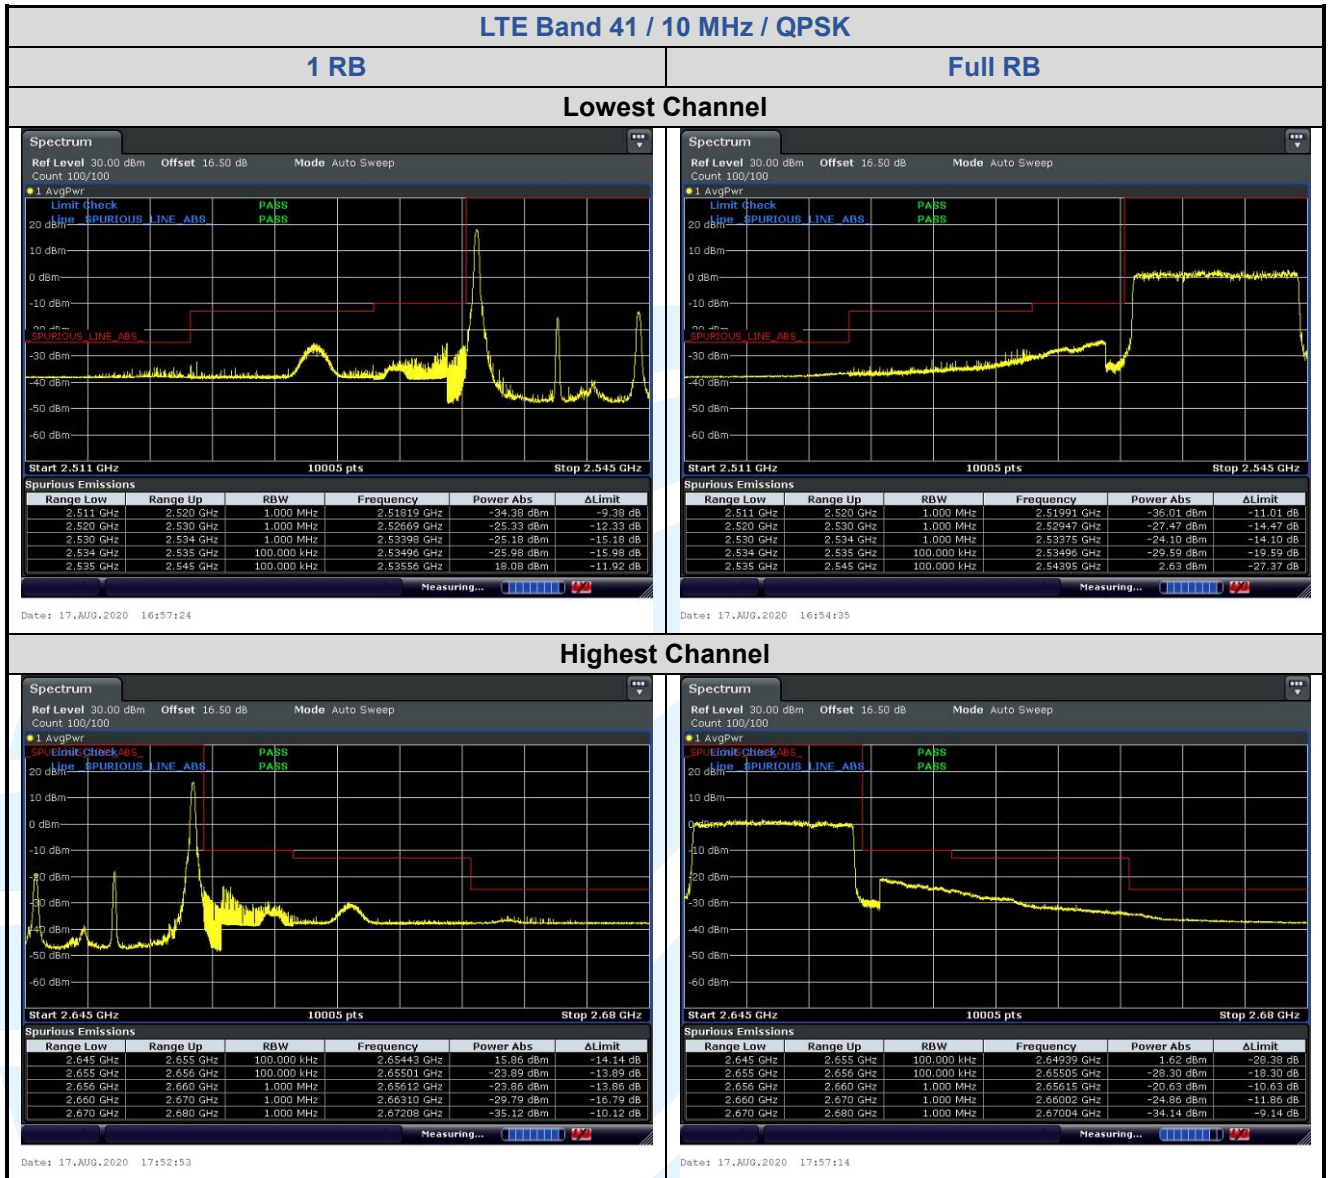

## 5.6.10 LTE Band 41

5.6.11 LTE Band 66

**Shenzhen UnionTrust Quality and Technology Co., Ltd.**

Address: 16/F, Block A, Building 6, Baoneng Science and Technology Park, Qingxiang Road No.1, Longhua New District, Shenzhen, China