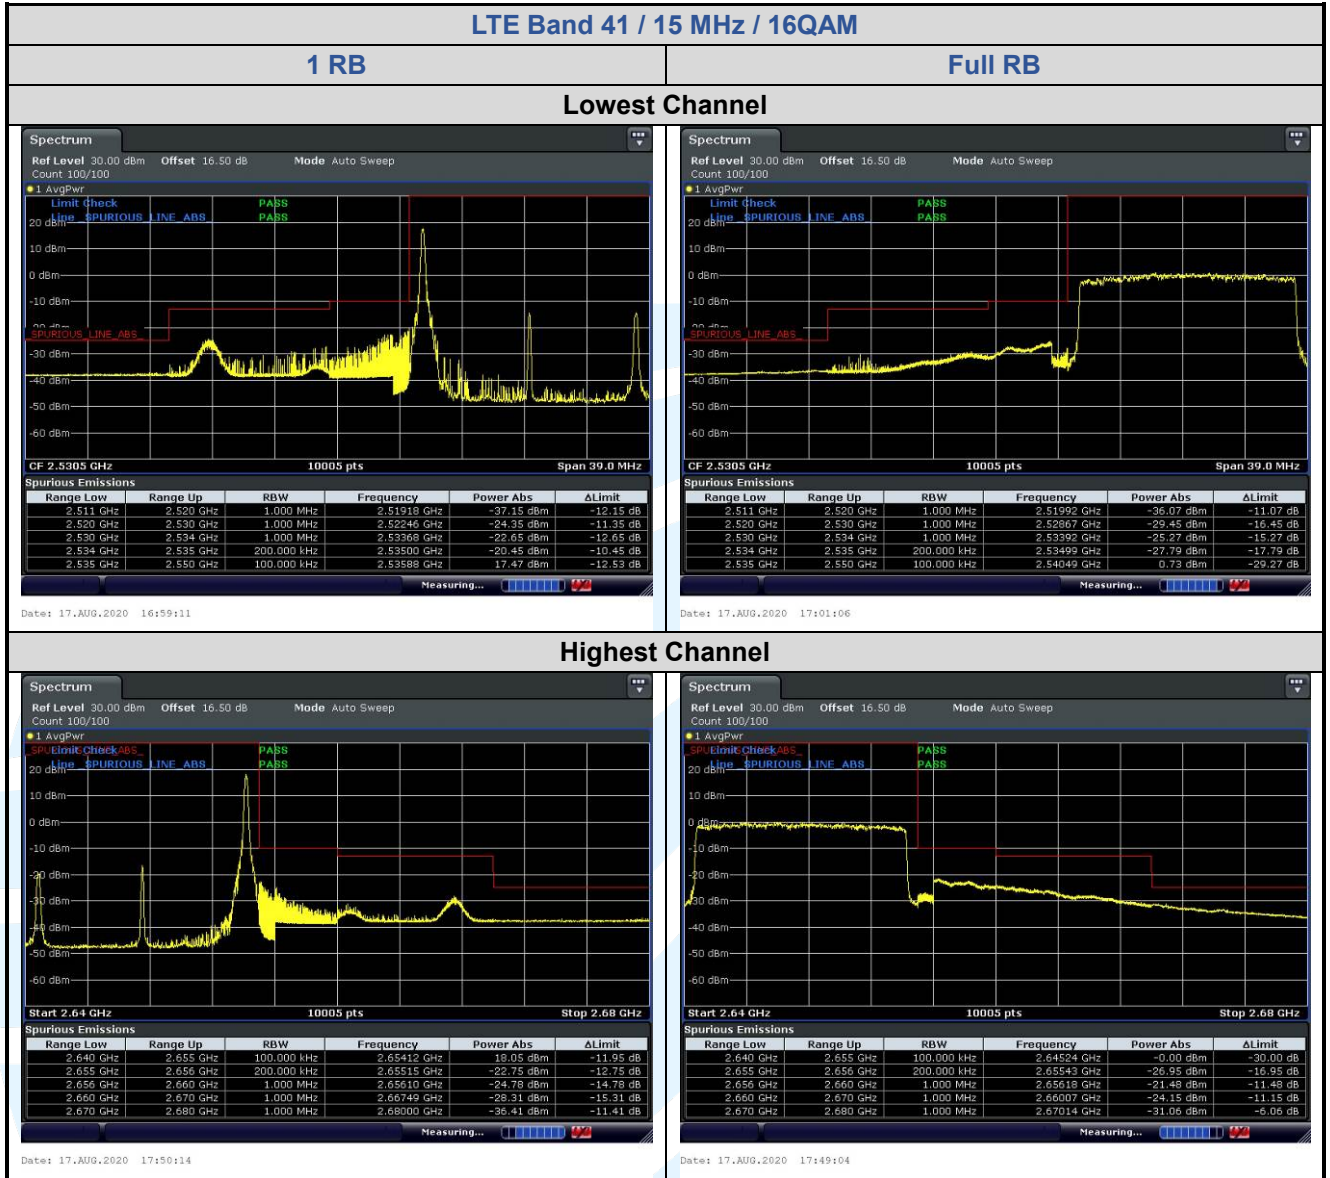

## 5.6.10 LTE Band 41

5.6.11 LTE Band 66

**Shenzhen UnionTrust Quality and Technology Co., Ltd.**

Address: 16/F, Block A, Building 6, Baoneng Science and Technology Park, Qingxiang Road No.1, Longhua New District, Shenzhen, China