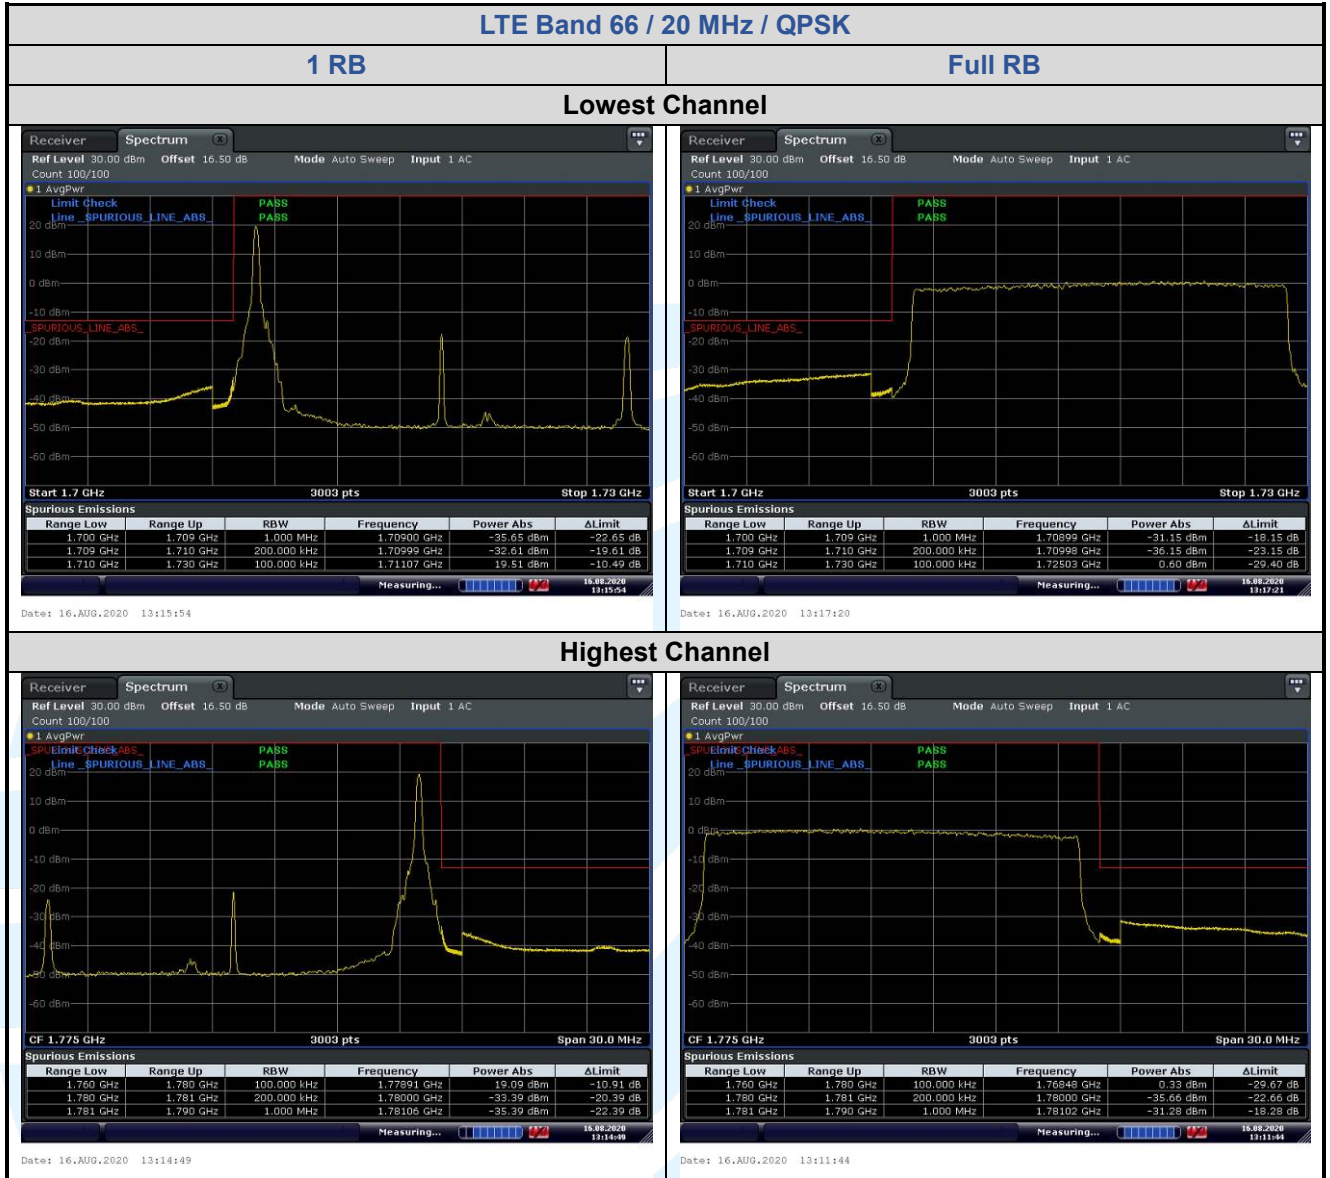

Shenzhen UnionTrust Quality and Technology Co., Ltd.

Address: 16/F, Block A, Building 6, Baoneng Science and Technology Park, Qingxiang Road No.1, Longhua New District, Shenzhen, China

Tel: +86-755-28230888

Fax: +86-755-28230886

E-mail: info@uttlab.com

<http://www.uttlab.com>

UTTR-RF-FCC4G-V1.0