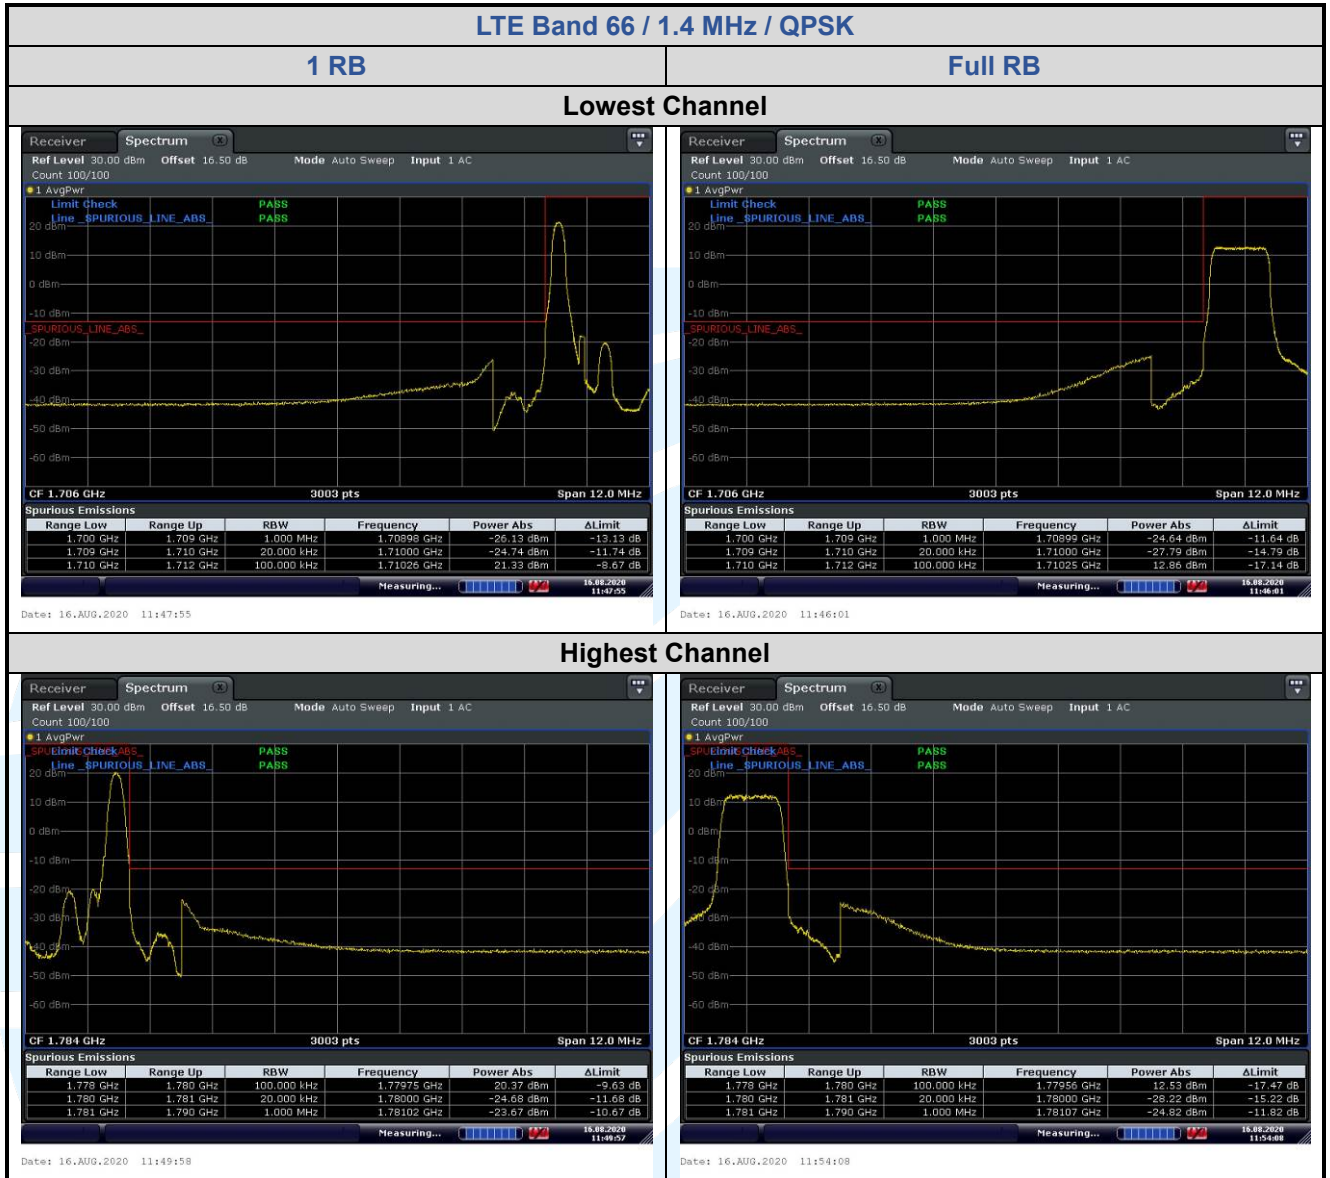

## 5.6.10 LTE Band 41

5.6.11 LTE Band 66

**Shenzhen UnionTrust Quality and Technology Co., Ltd.**

Address: 16/F, Block A, Building 6, Baoneng Science and Technology Park, Qingxiang Road No.1, Longhua New District, Shenzhen, China