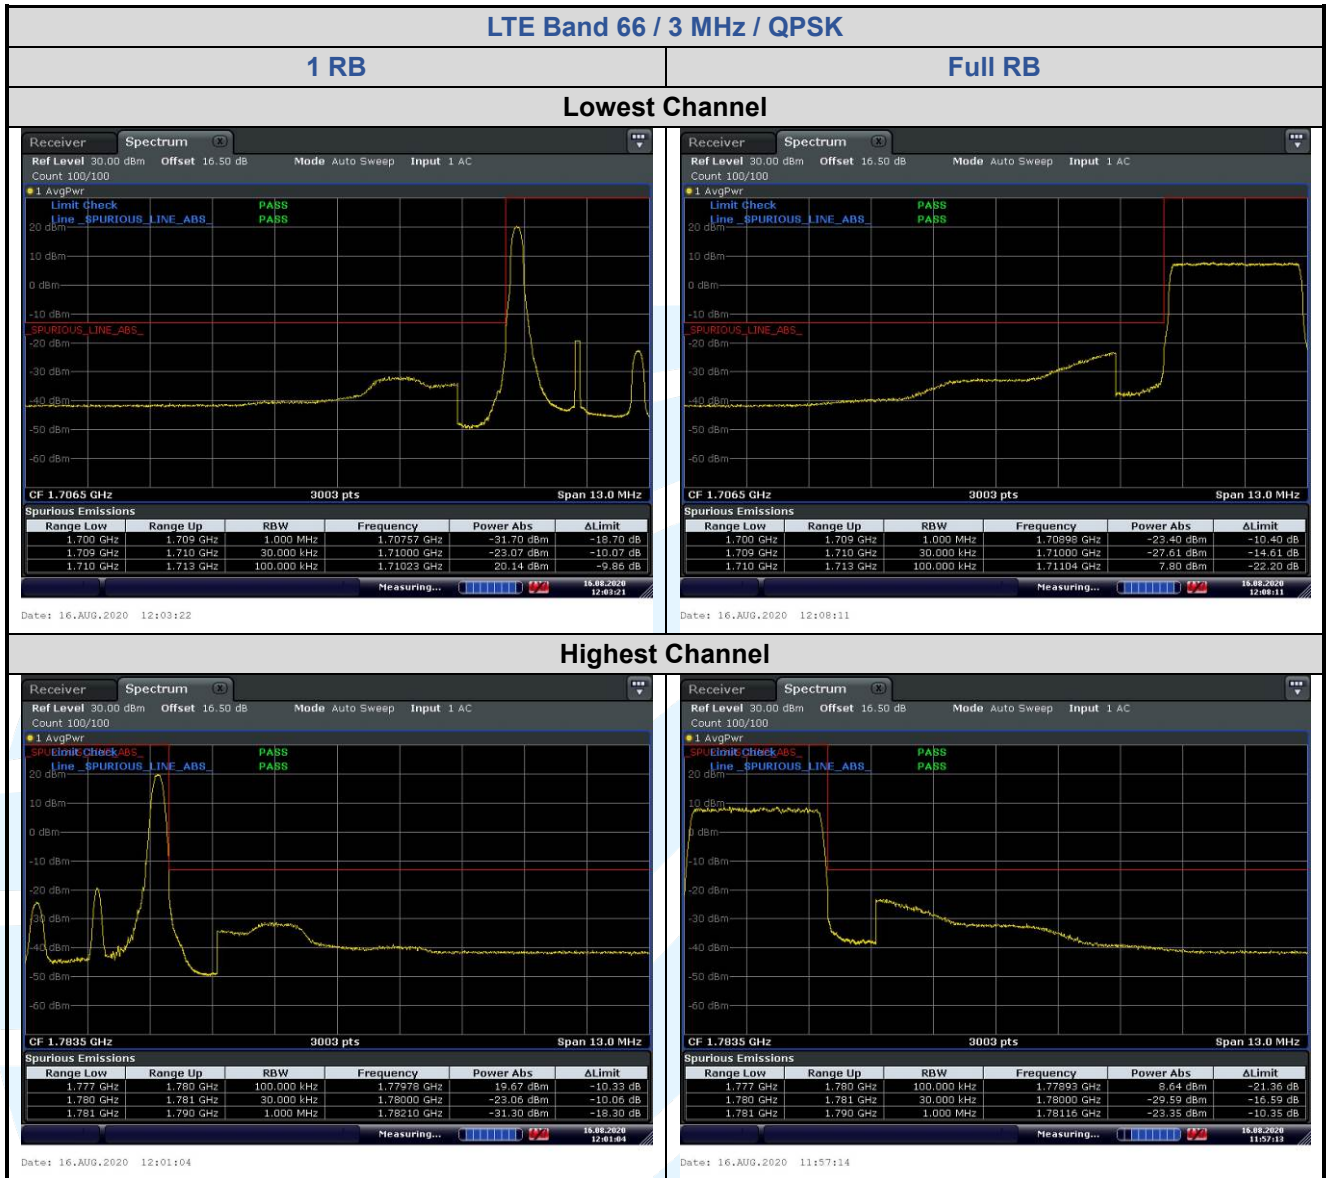

## 5.6.10 LTE Band 41

5.6.11 LTE Band 66

**Shenzhen UnionTrust Quality and Technology Co., Ltd.**

Address: 16/F, Block A, Building 6, Baoneng Science and Technology Park, Qingxiang Road No.1, Longhua New District, Shenzhen, China