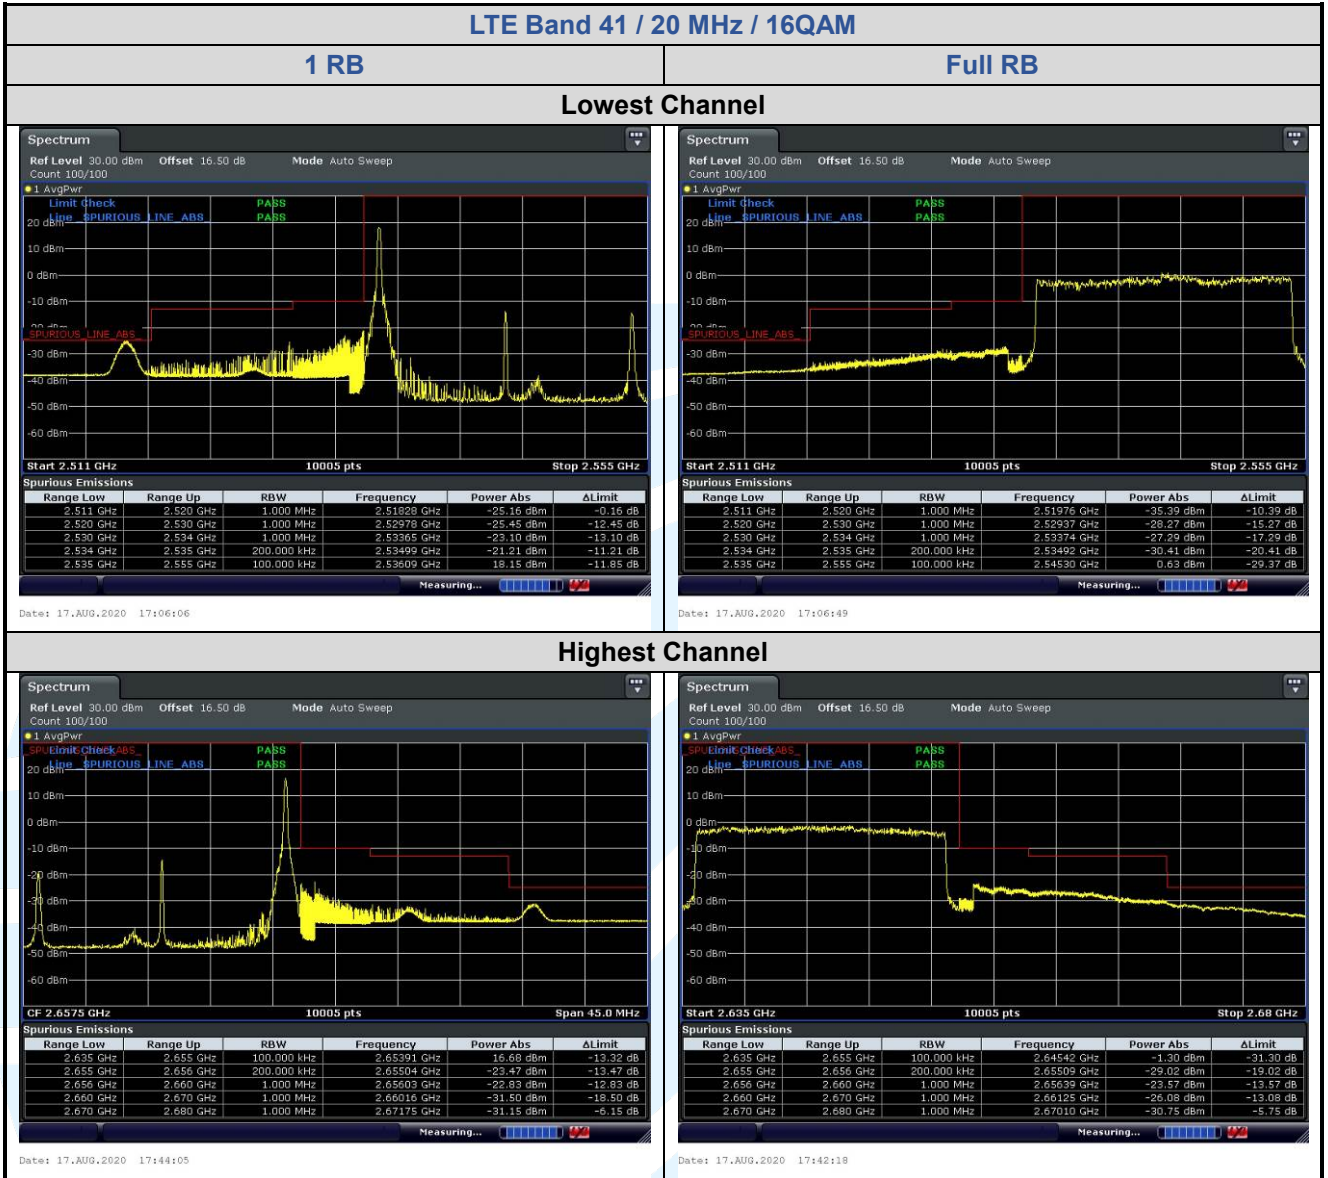

## 5.6.10 LTE Band 41

5.6.11 LTE Band 66

**Shenzhen UnionTrust Quality and Technology Co., Ltd.**

Address: 16/F, Block A, Building 6, Baoneng Science and Technology Park, Qingxiang Road No.1, Longhua New District, Shenzhen, China