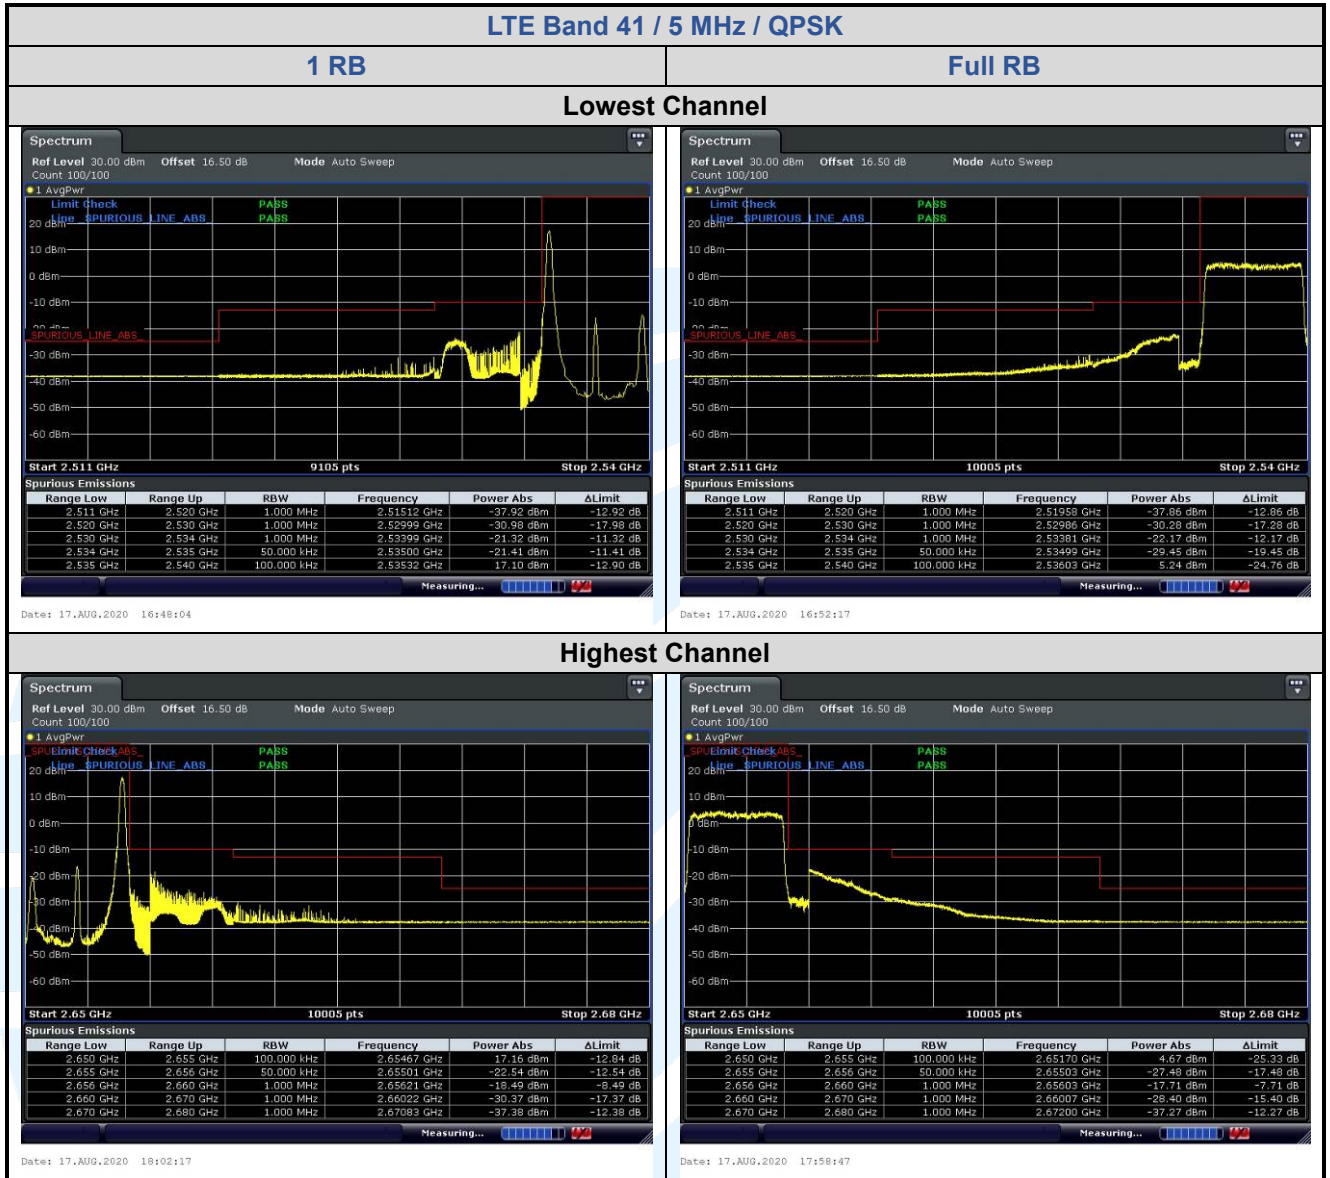

## 5.6.10 LTE Band 41

5.6.11 LTE Band 66

**Shenzhen UnionTrust Quality and Technology Co., Ltd.**

Address: 16/F, Block A, Building 6, Baoneng Science and Technology Park, Qingxiang Road No.1, Longhua New District, Shenzhen, China