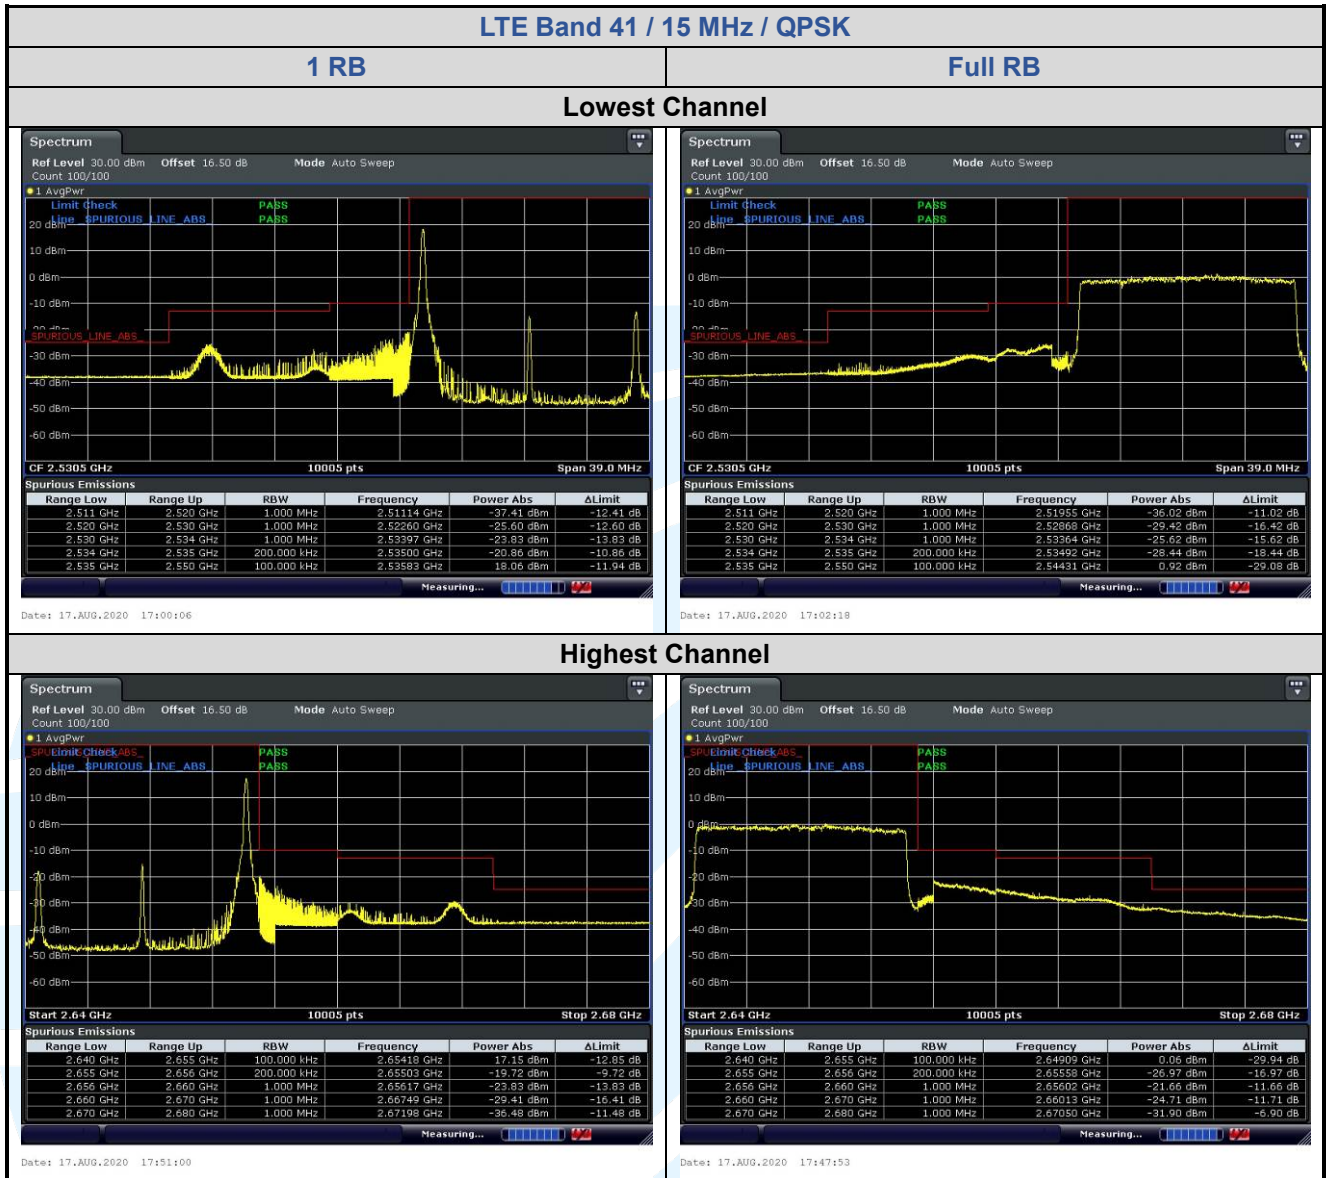

## 5.6.10 LTE Band 41

5.6.11 LTE Band 66

**Shenzhen UnionTrust Quality and Technology Co., Ltd.**

Address: 16/F, Block A, Building 6, Baoneng Science and Technology Park, Qingxiang Road No.1, Longhua New District, Shenzhen, China