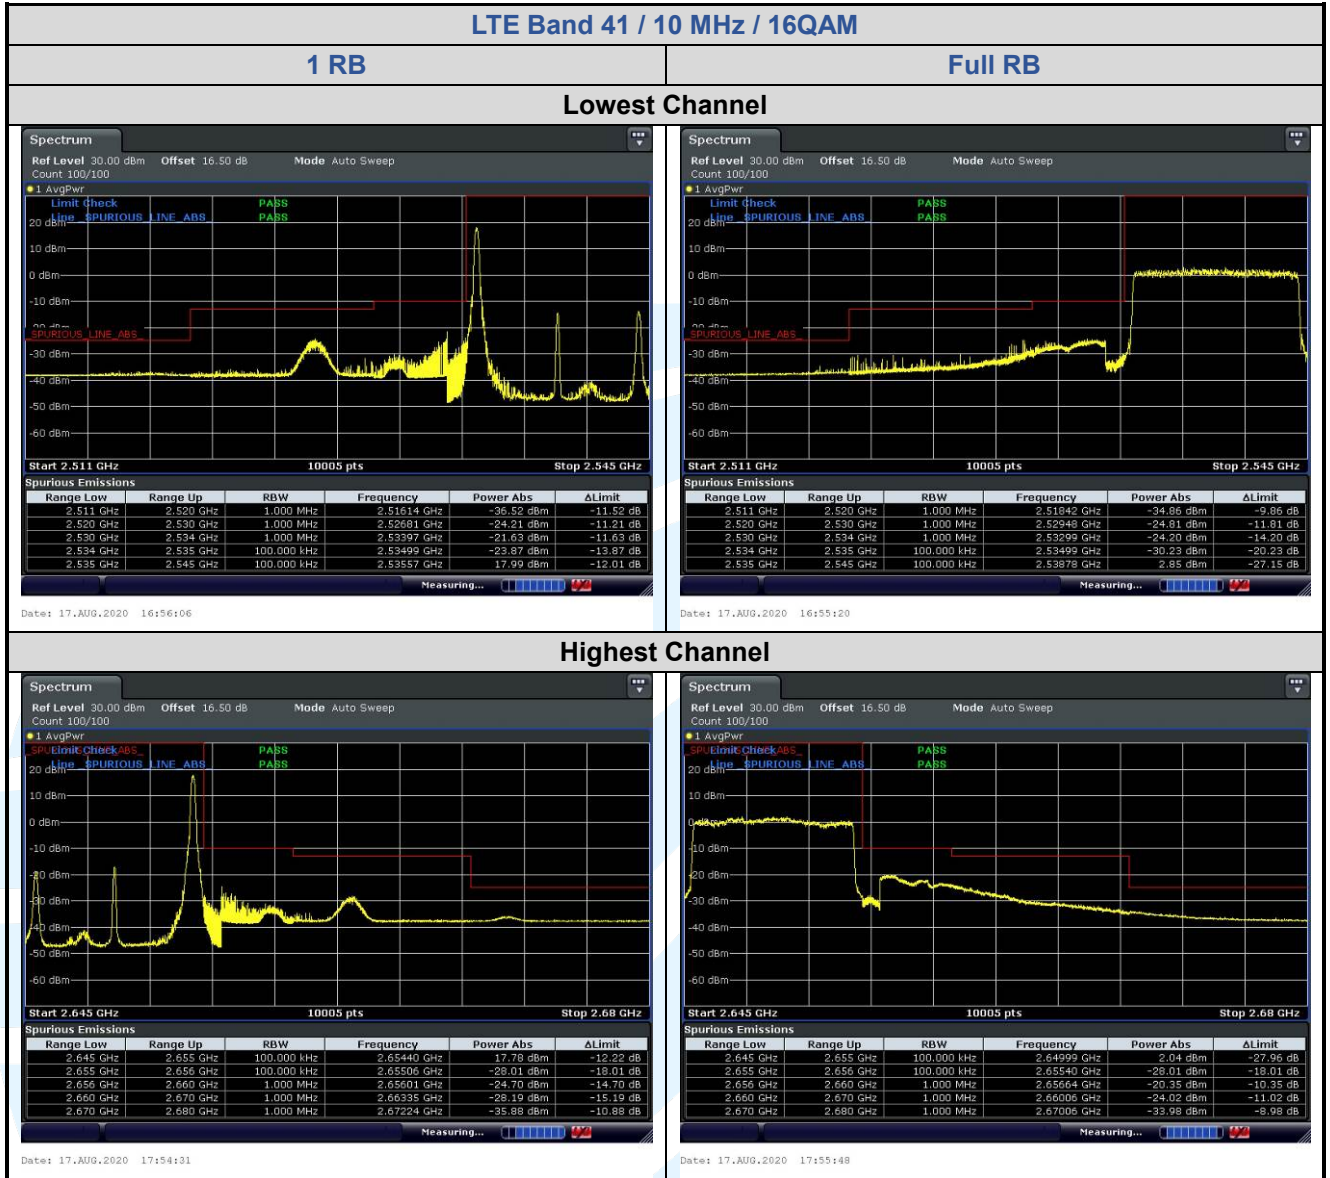

## 5.6.10 LTE Band 41

5.6.11 LTE Band 66

**Shenzhen UnionTrust Quality and Technology Co., Ltd.**

Address: 16/F, Block A, Building 6, Baoneng Science and Technology Park, Qingxiang Road No.1, Longhua New District, Shenzhen, China