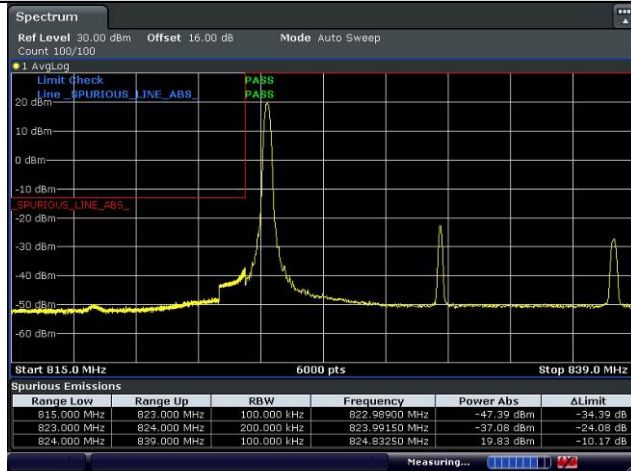

Lowest Channel

Date: 12.AUG.2020 14:02:13

Date: 12.AUG.2020 14:02:48

Highest Channel

Date: 12.AUG.2020 14:05:20

Date: 12.AUG.2020 14:03:59

5.6.8 LTE Band 26 (Part 90S)

Shenzhen UnionTrust Quality and Technology Co., Ltd.