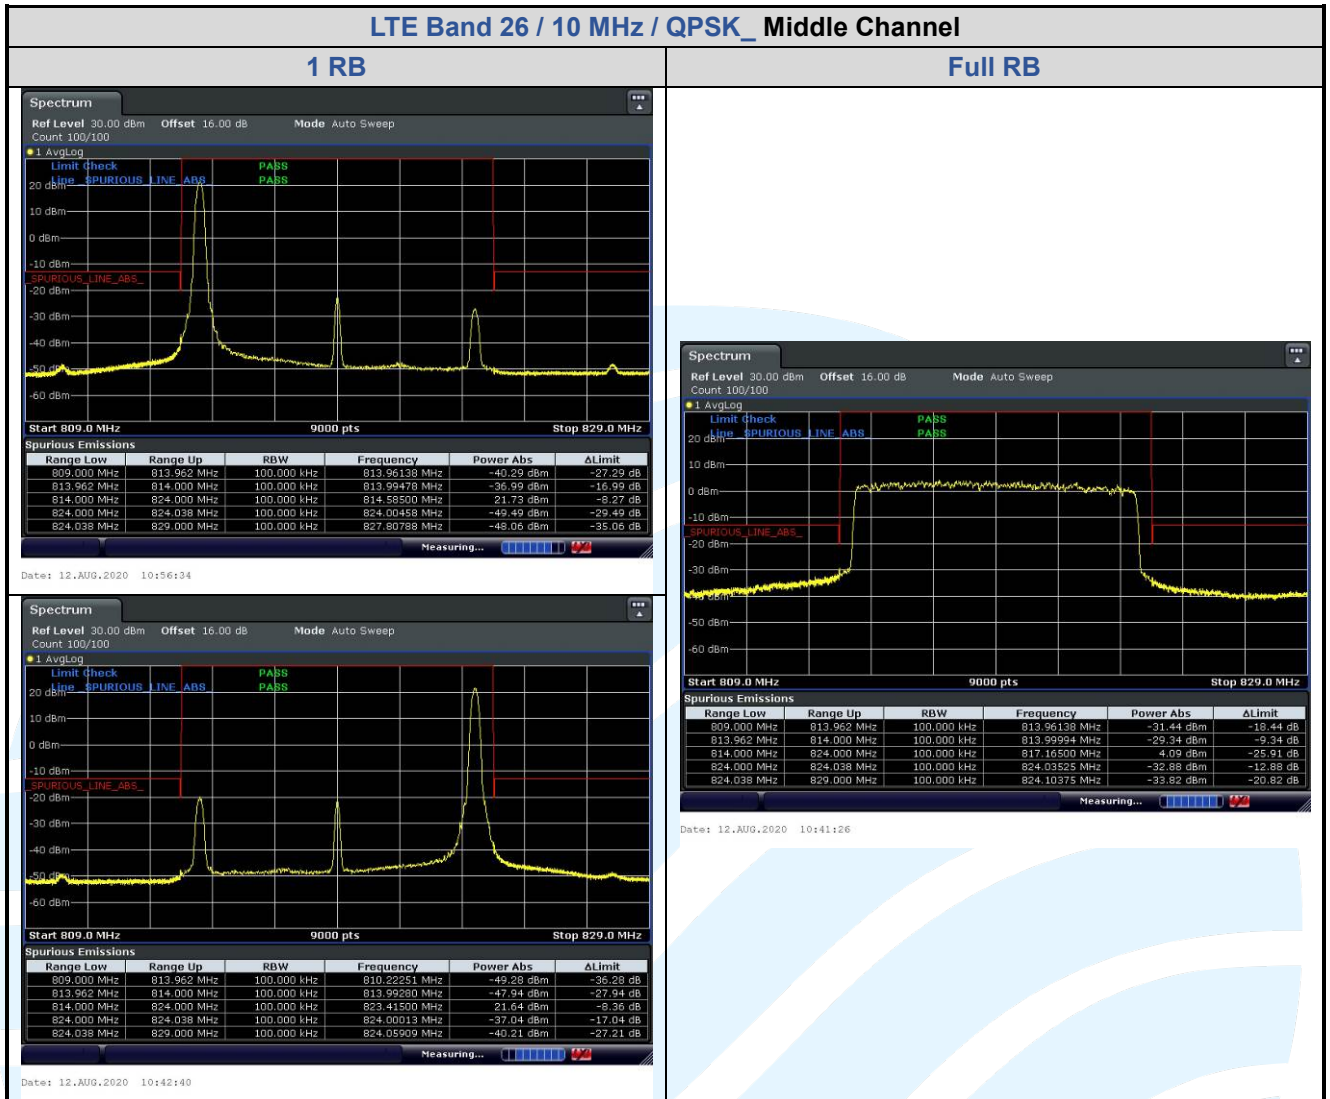

Lowest Channel

Date: 12.AUG.2020 14:02:13

Date: 12.AUG.2020 14:02:48

Highest Channel

Date: 12.AUG.2020 14:05:20

Date: 12.AUG.2020 14:03:59

5.6.8 LTE Band 26 (Part 90S)

Shenzhen UnionTrust Quality and Technology Co., Ltd.