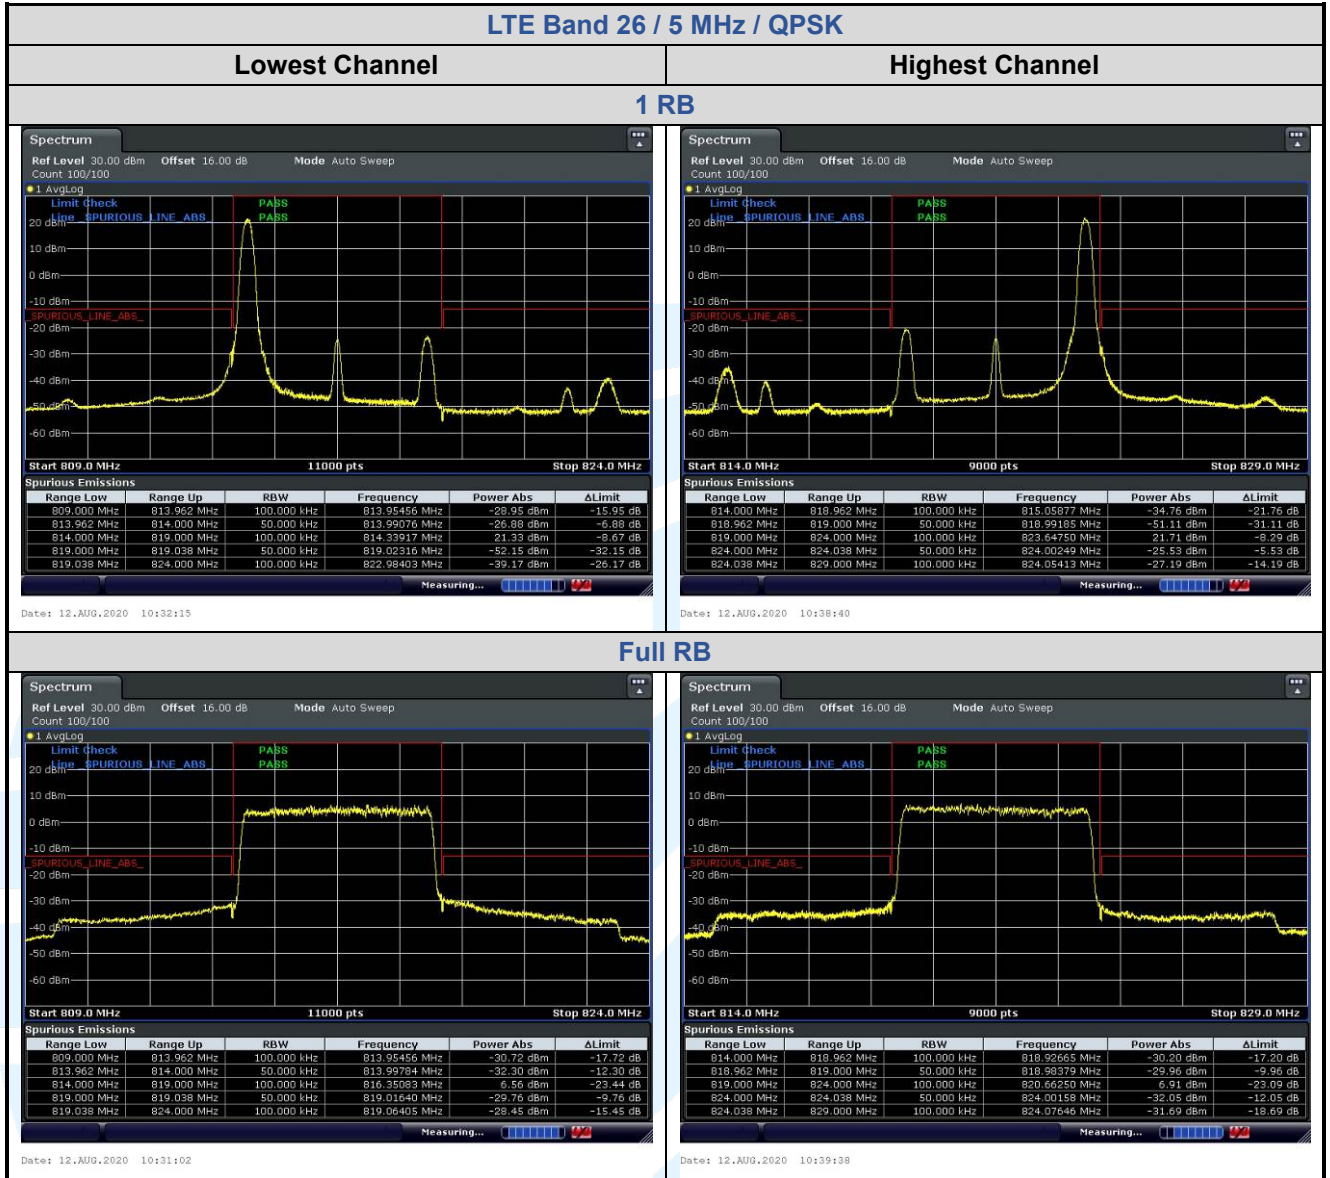

Lowest Channel

Date: 12.AUG.2020 14:02:13

Date: 12.AUG.2020 14:02:48

Highest Channel

Date: 12.AUG.2020 14:05:20

Date: 12.AUG.2020 14:03:59

5.6.8 LTE Band 26 (Part 90S)

Shenzhen UnionTrust Quality and Technology Co., Ltd.