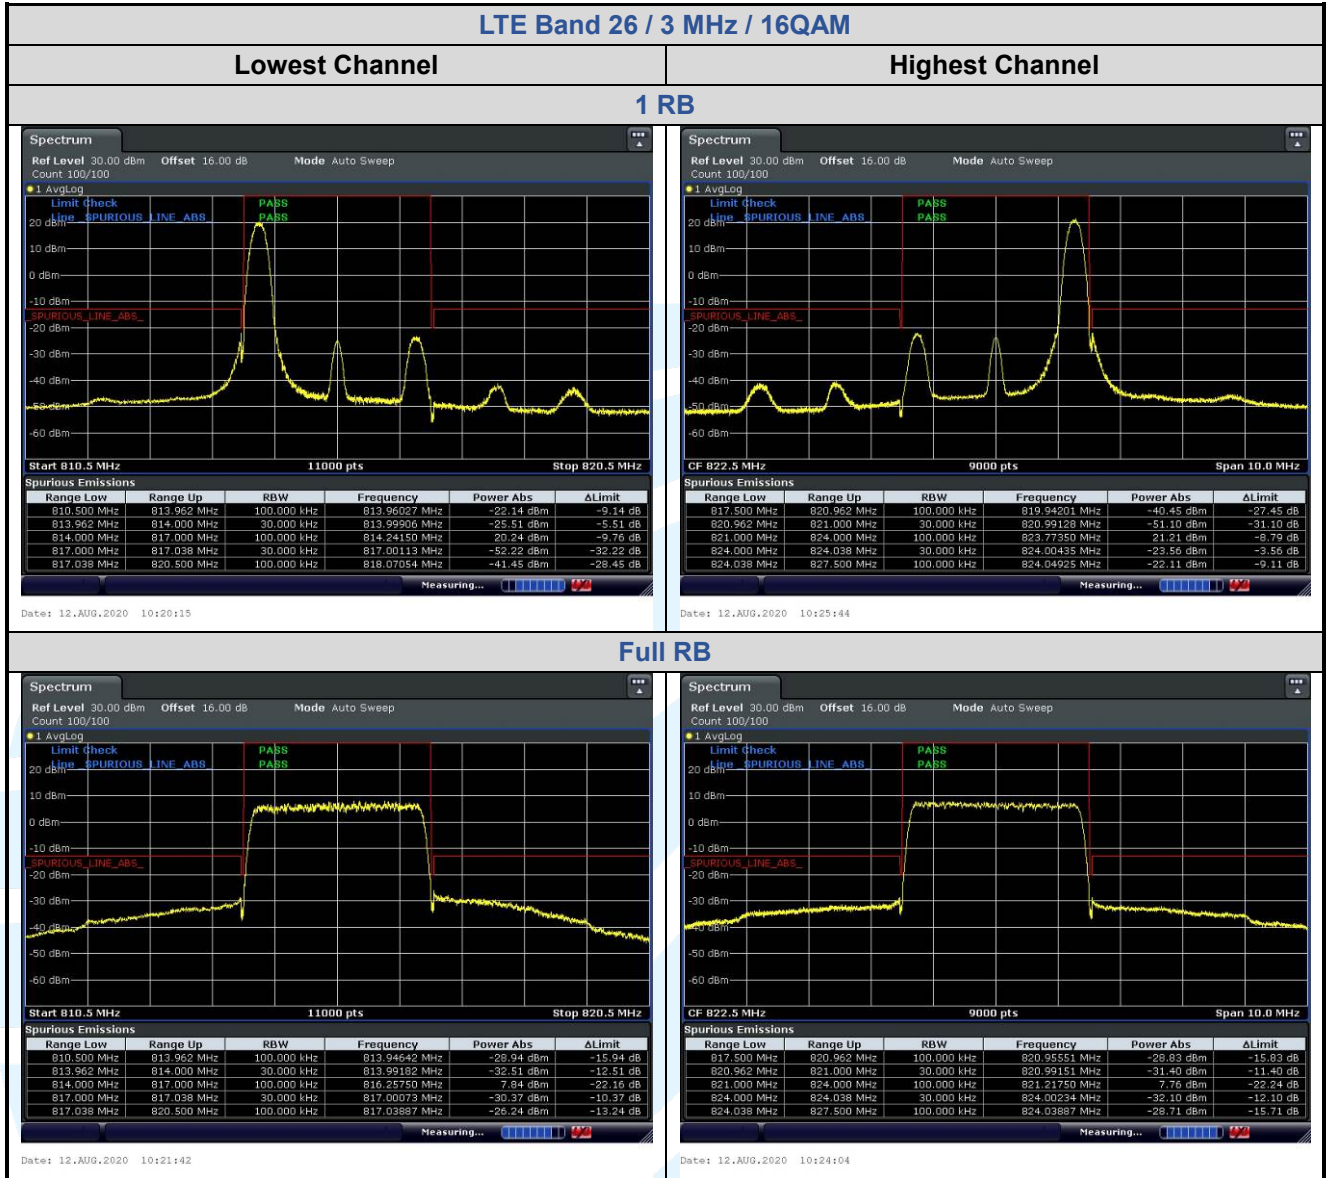

Lowest Channel

Date: 12.AUG.2020 14:02:13

Date: 12.AUG.2020 14:02:48

Highest Channel

Date: 12.AUG.2020 14:05:20

Date: 12.AUG.2020 14:03:59

5.6.8 LTE Band 26 (Part 90S)

Shenzhen UnionTrust Quality and Technology Co., Ltd.

UTTR-RF-FCC4G-V1.0

5.6.9 LTE Band 38