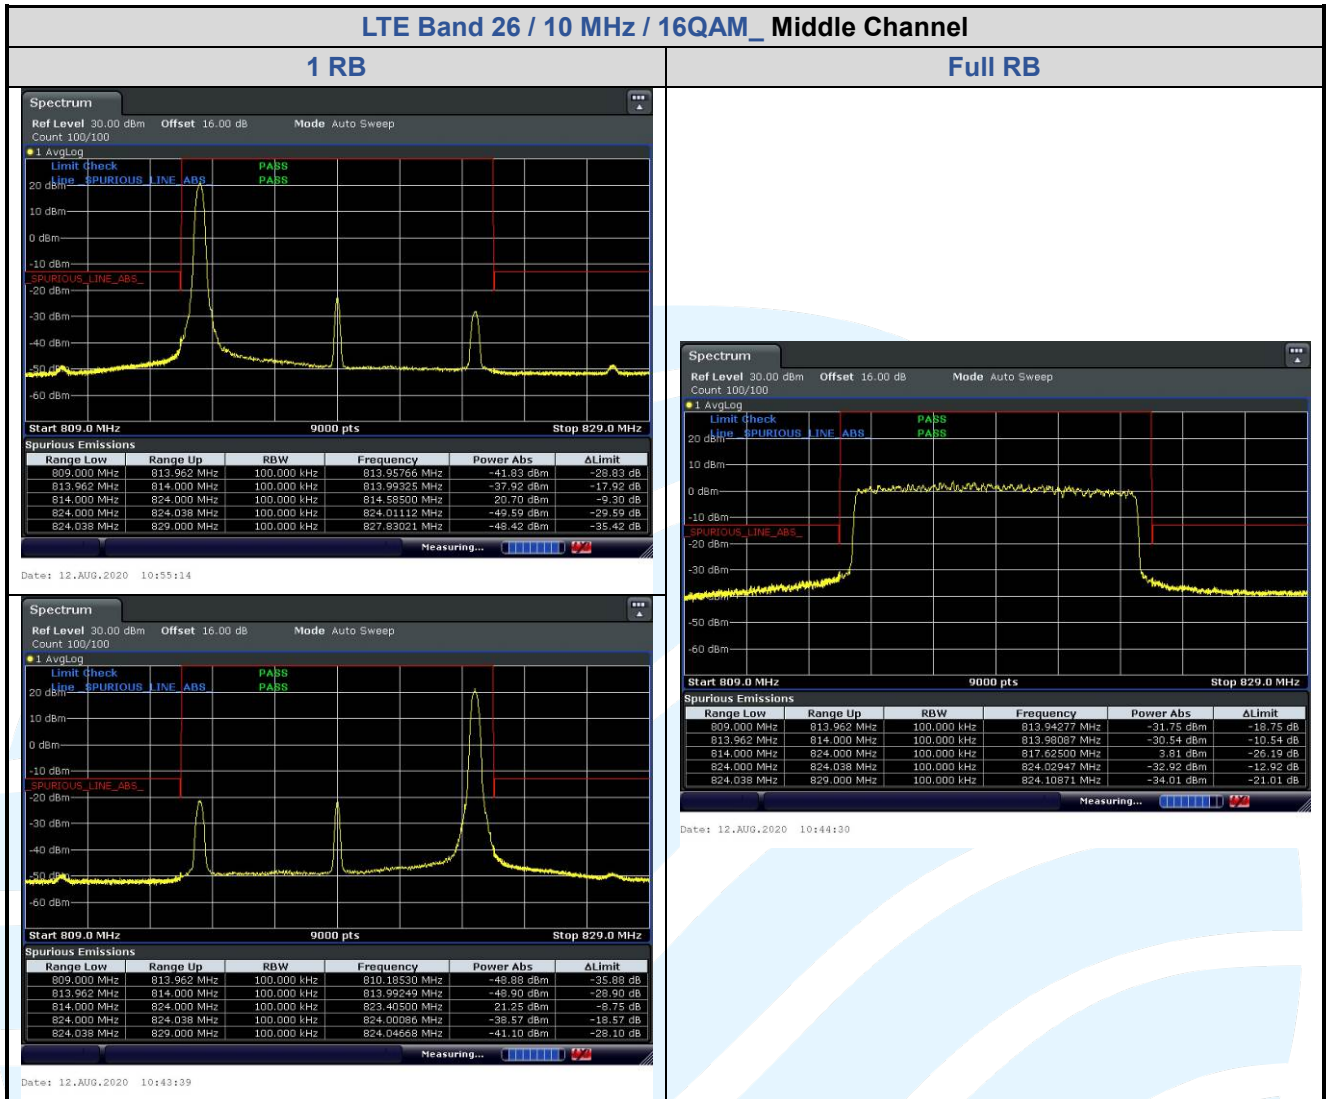

Lowest Channel

Date: 12.AUG.2020 14:02:13

Date: 12.AUG.2020 14:02:48

Highest Channel

Date: 12.AUG.2020 14:05:20

Date: 12.AUG.2020 14:03:59

5.6.8 LTE Band 26 (Part 90S)

Shenzhen UnionTrust Quality and Technology Co., Ltd.

UTTR-RF-FCC4G-V1.0

5.6.9 LTE Band 38