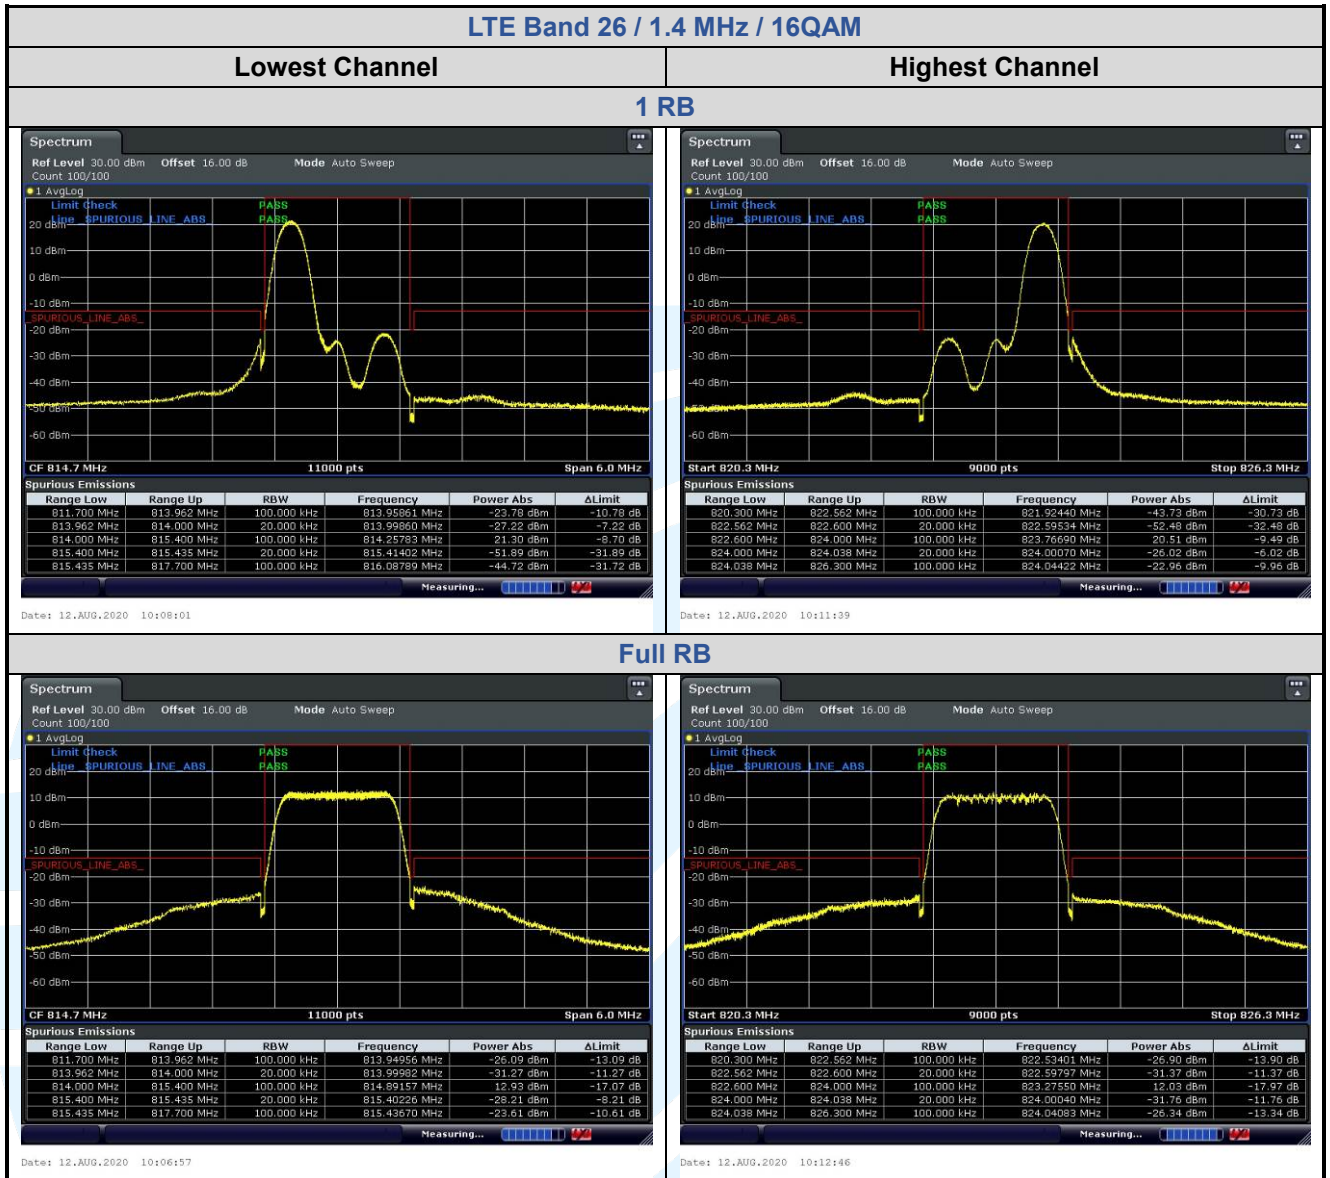

Lowest Channel

Date: 12.AUG.2020 14:02:13

Date: 12.AUG.2020 14:02:48

Highest Channel

Date: 12.AUG.2020 14:05:20

Date: 12.AUG.2020 14:03:59

5.6.8 LTE Band 26 (Part 90S)

Shenzhen UnionTrust Quality and Technology Co., Ltd.