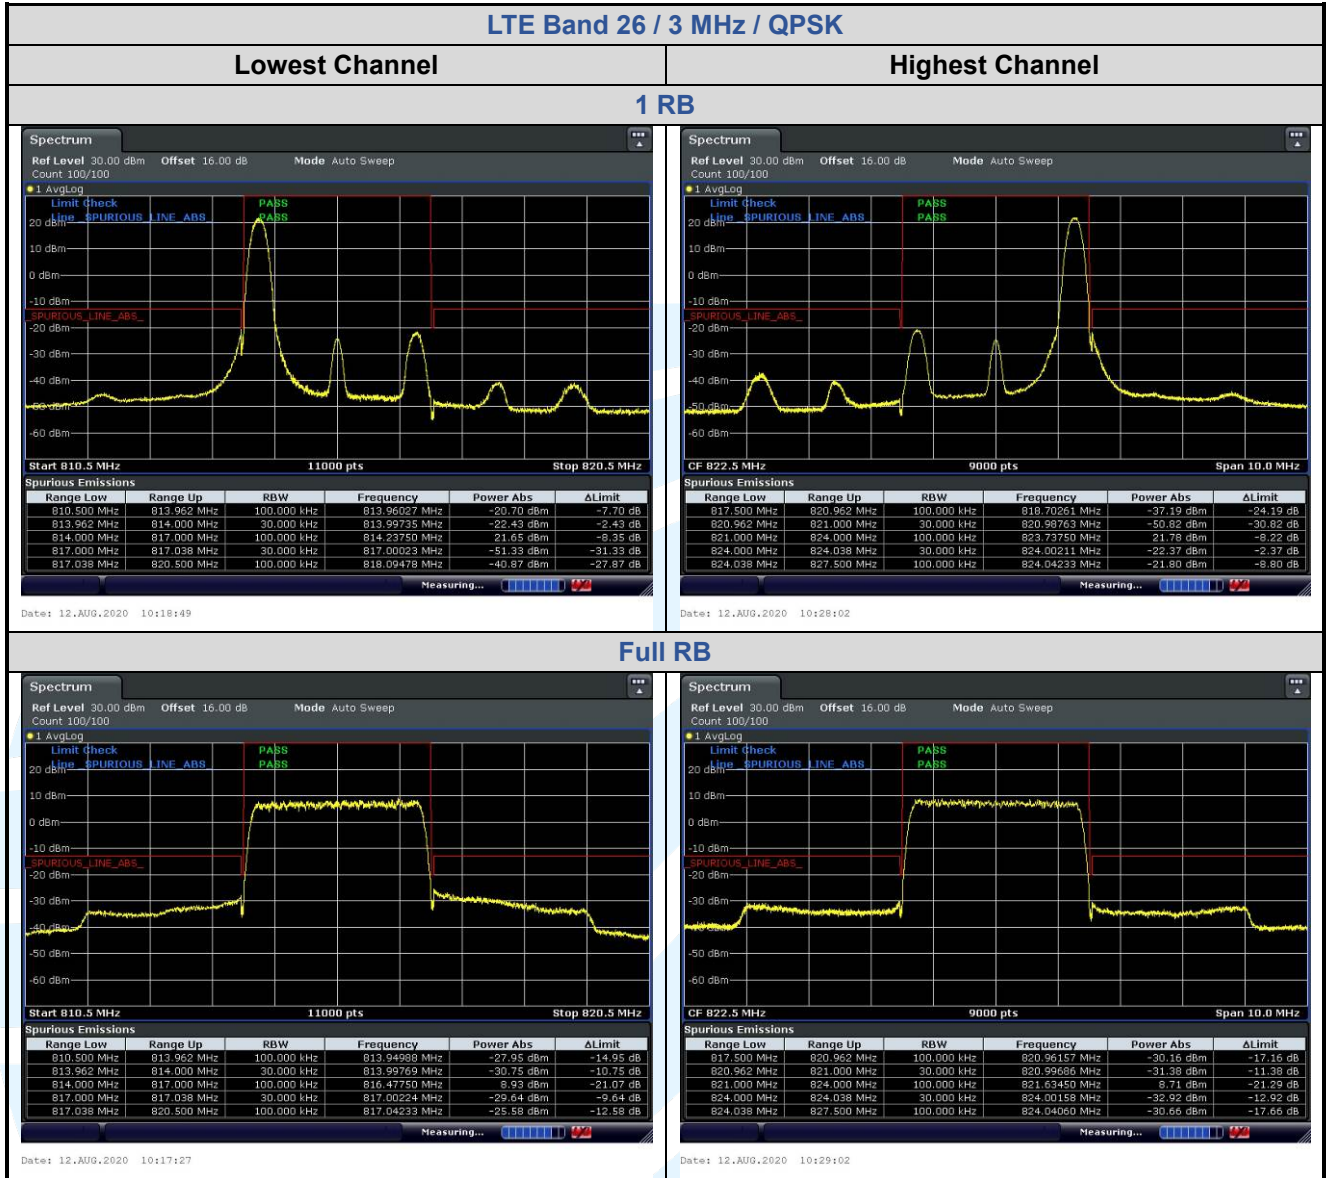

Lowest Channel

Date: 12.AUG.2020 14:02:13

Date: 12.AUG.2020 14:02:48

Highest Channel

Date: 12.AUG.2020 14:05:20

Date: 12.AUG.2020 14:03:59

5.6.8 LTE Band 26 (Part 90S)

Shenzhen UnionTrust Quality and Technology Co., Ltd.