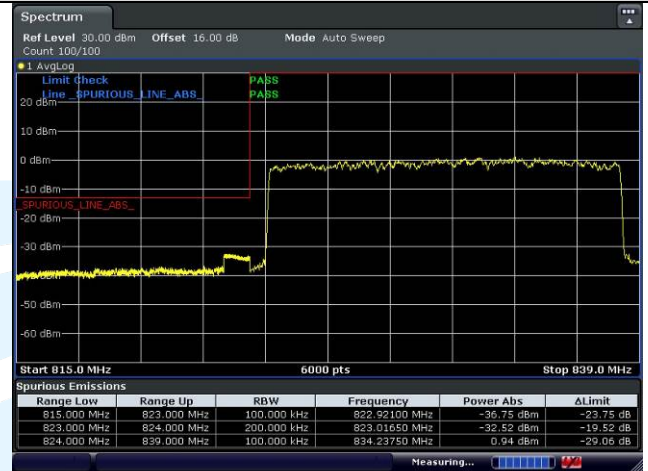

Lowest Channel

Date: 12.AUG.2020 14:02:13

Date: 12.AUG.2020 14:02:48

Highest Channel

Date: 12.AUG.2020 14:05:20

Date: 12.AUG.2020 14:03:59

5.6.8 LTE Band 26 (Part 90S)

Shenzhen UnionTrust Quality and Technology Co., Ltd.