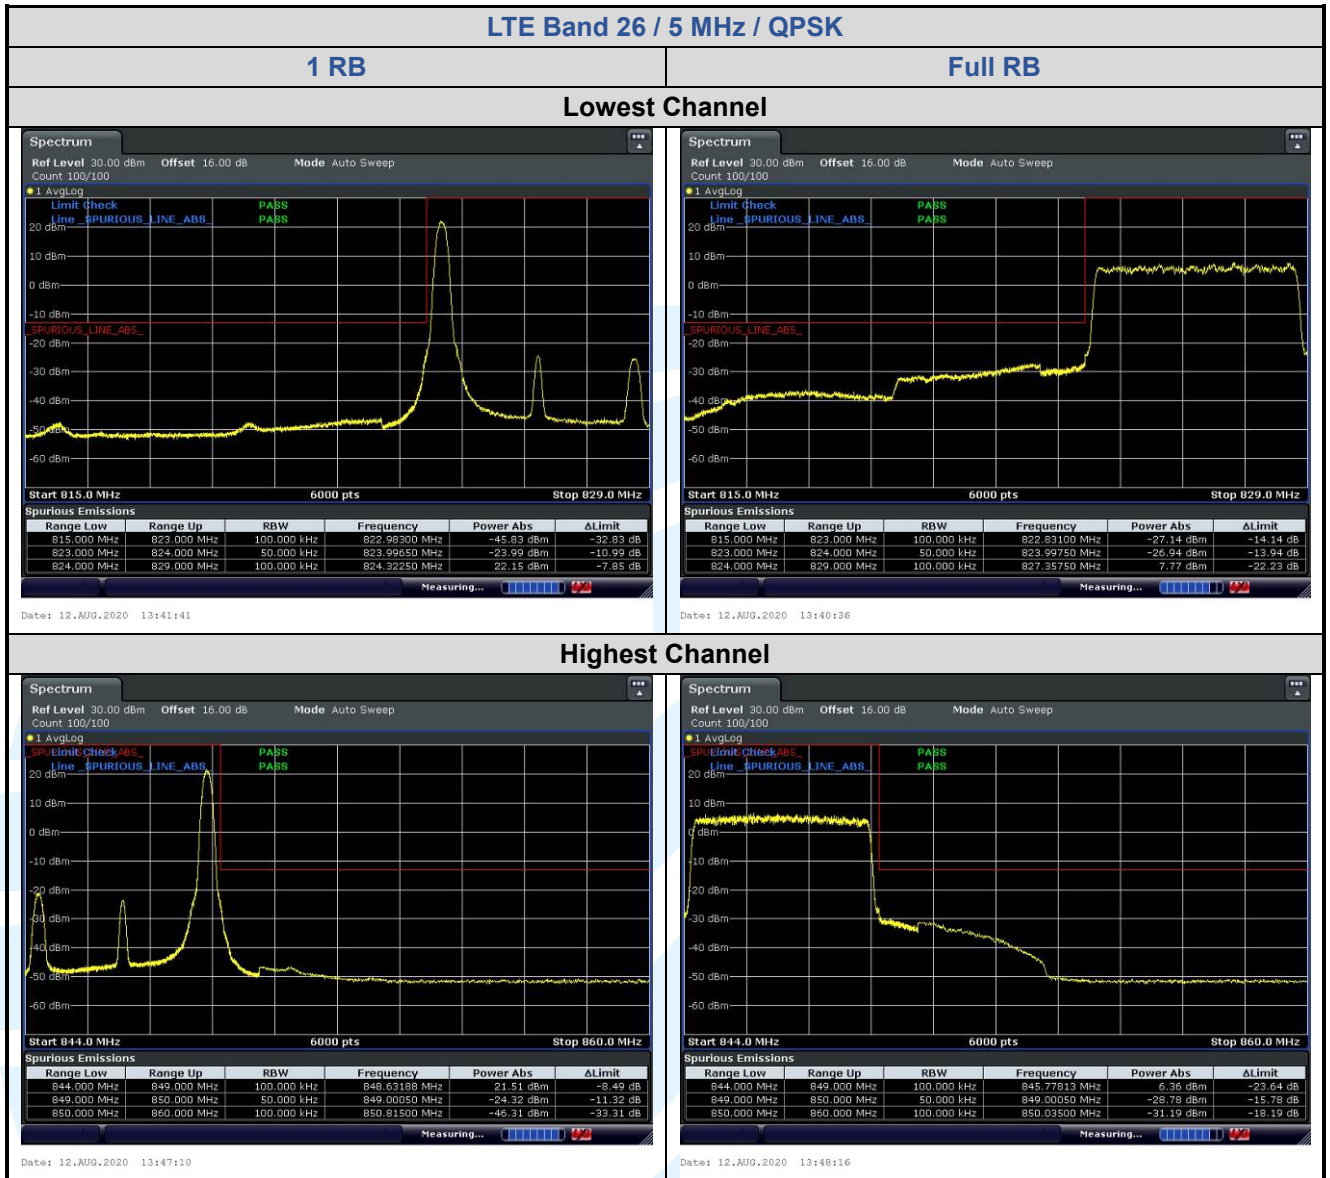

Shenzhen UnionTrust Quality and Technology Co., Ltd.

Address: 16/F, Block A, Building 6, Baoneng Science and Technology Park, Qingxiang Road No.1, Longhua New District, Shenzhen, China

Tel: +86-755-28230888

Fax: +86-755-28230886

E-mail: info@uttlab.com

<http://www.uttlab.com>

UTTR-RF-FCC4G-V1.0