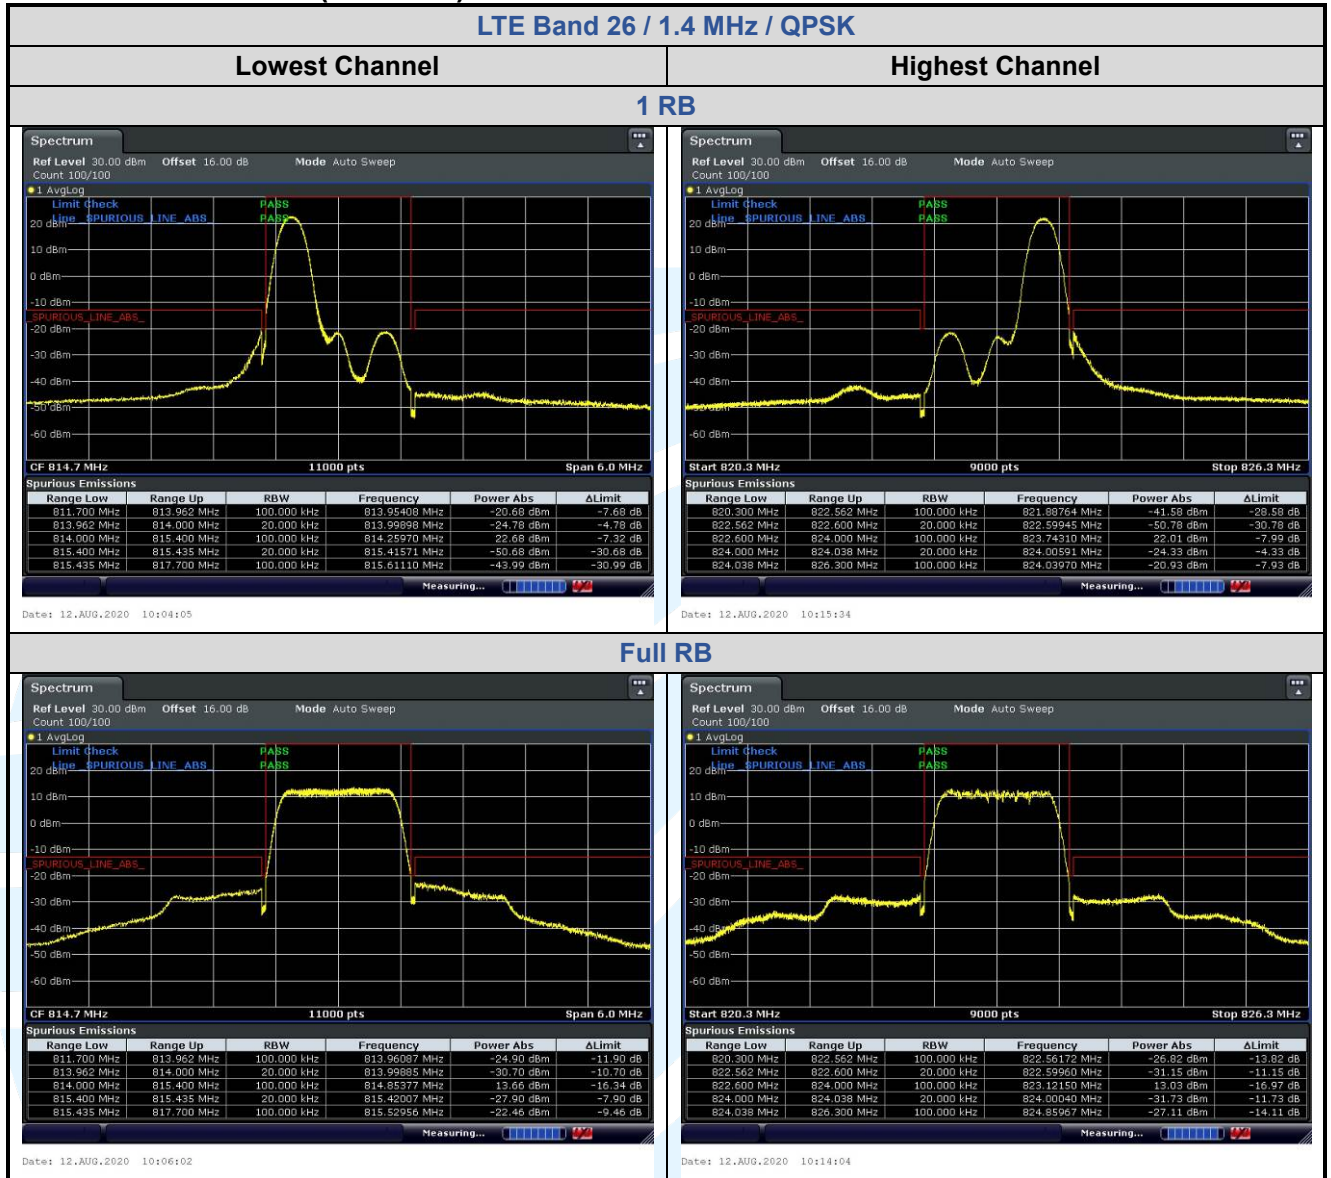

Lowest Channel

Date: 12.AUG.2020 14:02:13

Date: 12.AUG.2020 14:02:48

Highest Channel

Date: 12.AUG.2020 14:05:20

Date: 12.AUG.2020 14:03:59

5.6.8 LTE Band 26 (Part 90S)

Shenzhen UnionTrust Quality and Technology Co., Ltd.