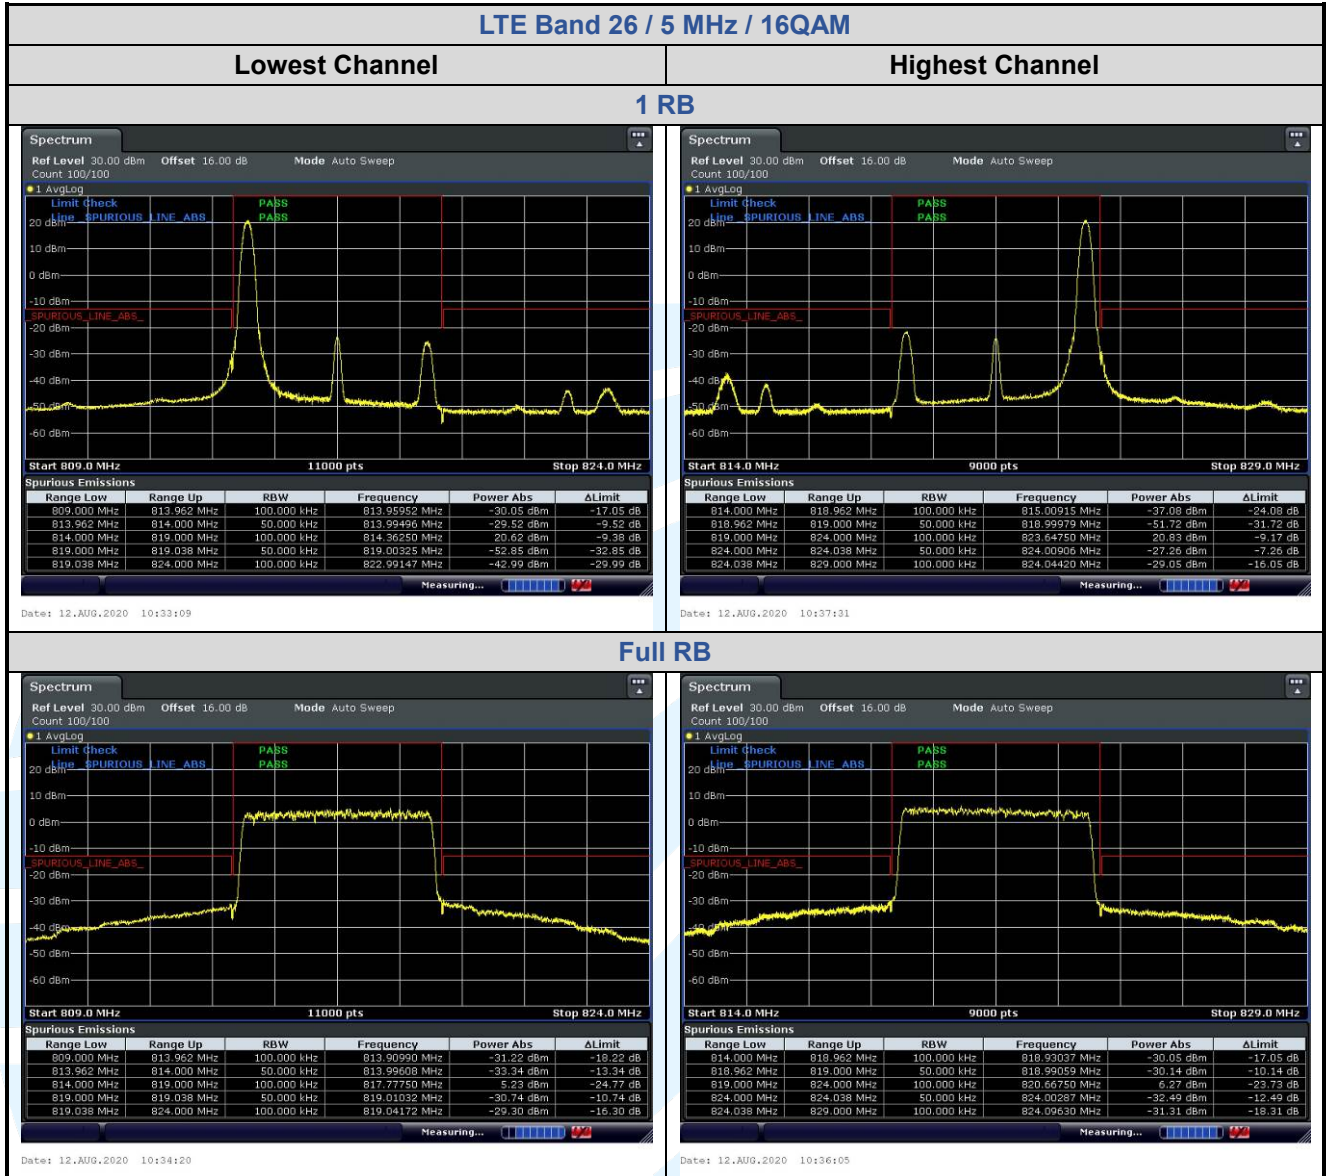

Lowest Channel

Date: 12.AUG.2020 14:02:13

Date: 12.AUG.2020 14:02:48

Highest Channel

Date: 12.AUG.2020 14:05:20

Date: 12.AUG.2020 14:03:59

5.6.8 LTE Band 26 (Part 90S)

Shenzhen UnionTrust Quality and Technology Co., Ltd.

UTTR-RF-FCC4G-V1.0

5.6.9 LTE Band 38