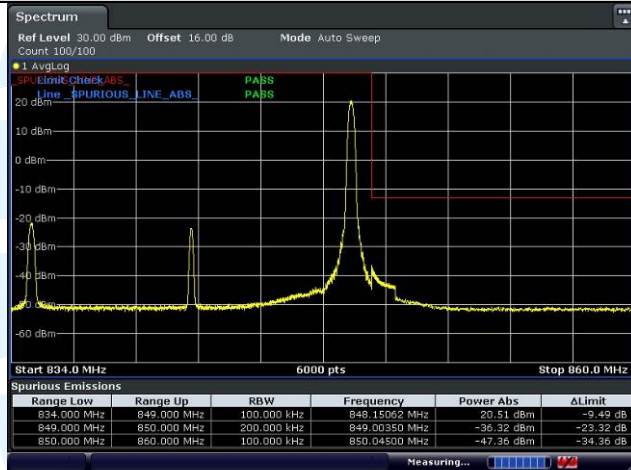

Lowest Channel

Date: 12.AUG.2020 14:02:13

Date: 12.AUG.2020 14:02:48

Highest Channel

Date: 12.AUG.2020 14:05:20

Date: 12.AUG.2020 14:03:59

5.6.8 LTE Band 26 (Part 90S)

Shenzhen UnionTrust Quality and Technology Co., Ltd.