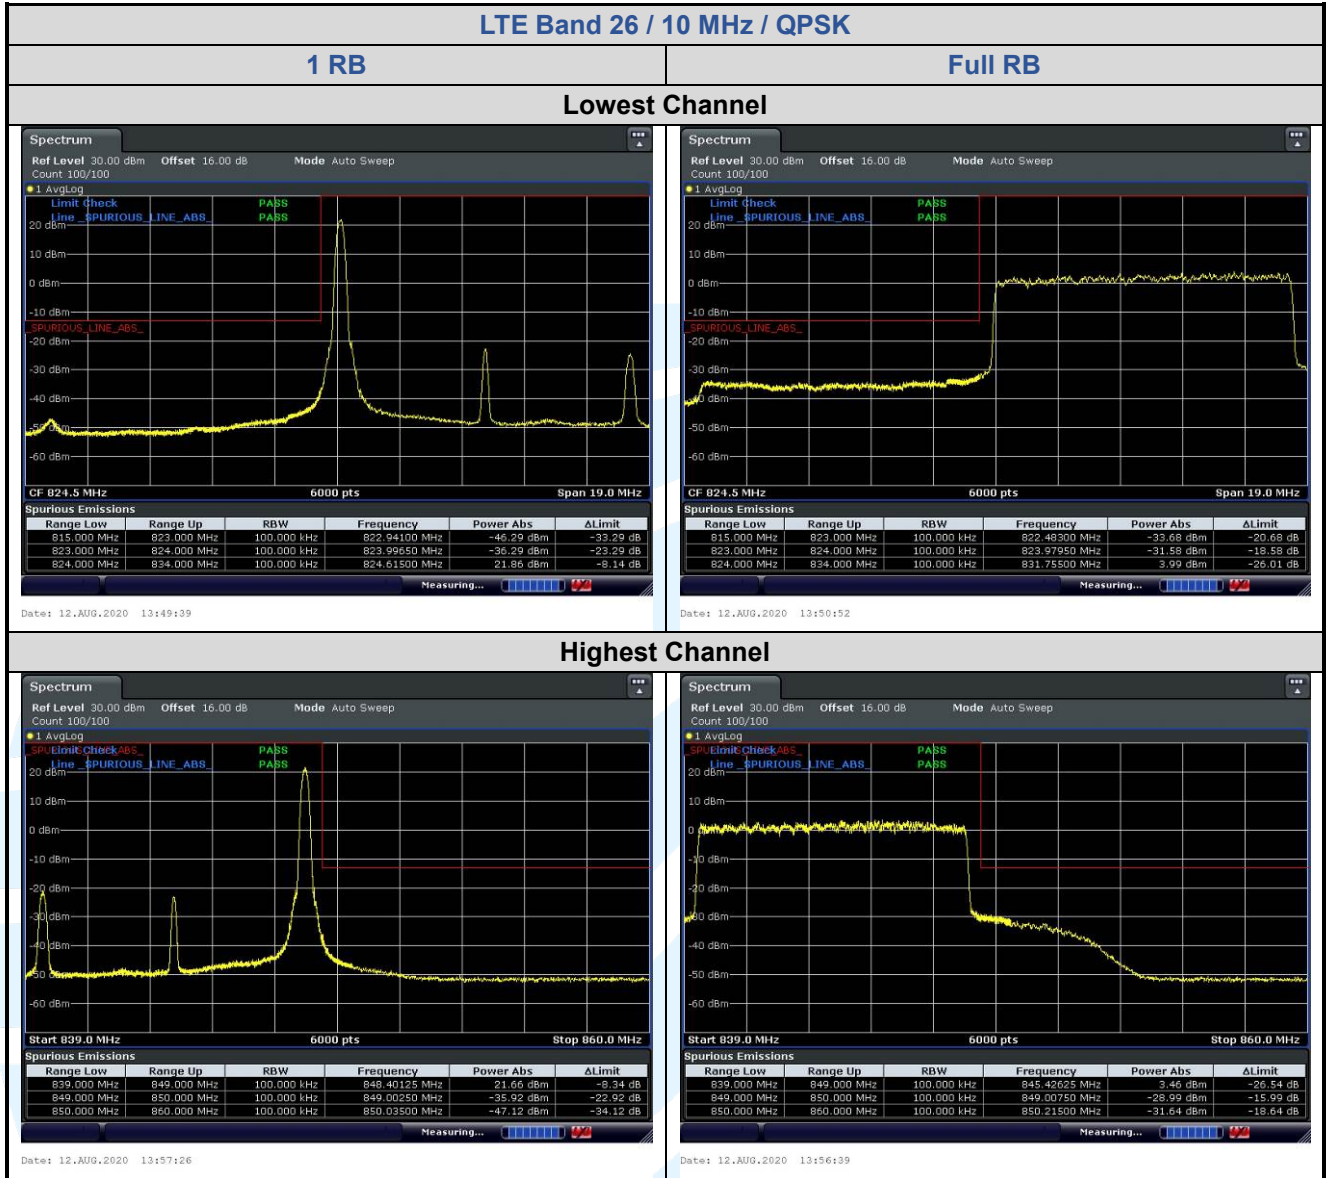

Shenzhen UnionTrust Quality and Technology Co., Ltd.

Address: 16/F, Block A, Building 6, Baoneng Science and Technology Park, Qingxiang Road No.1, Longhua New District, Shenzhen, China

Tel: +86-755-28230888

Fax: +86-755-28230886

E-mail: info@uttlab.com

<http://www.uttlab.com>

UTTR-RF-FCC4G-V1.0