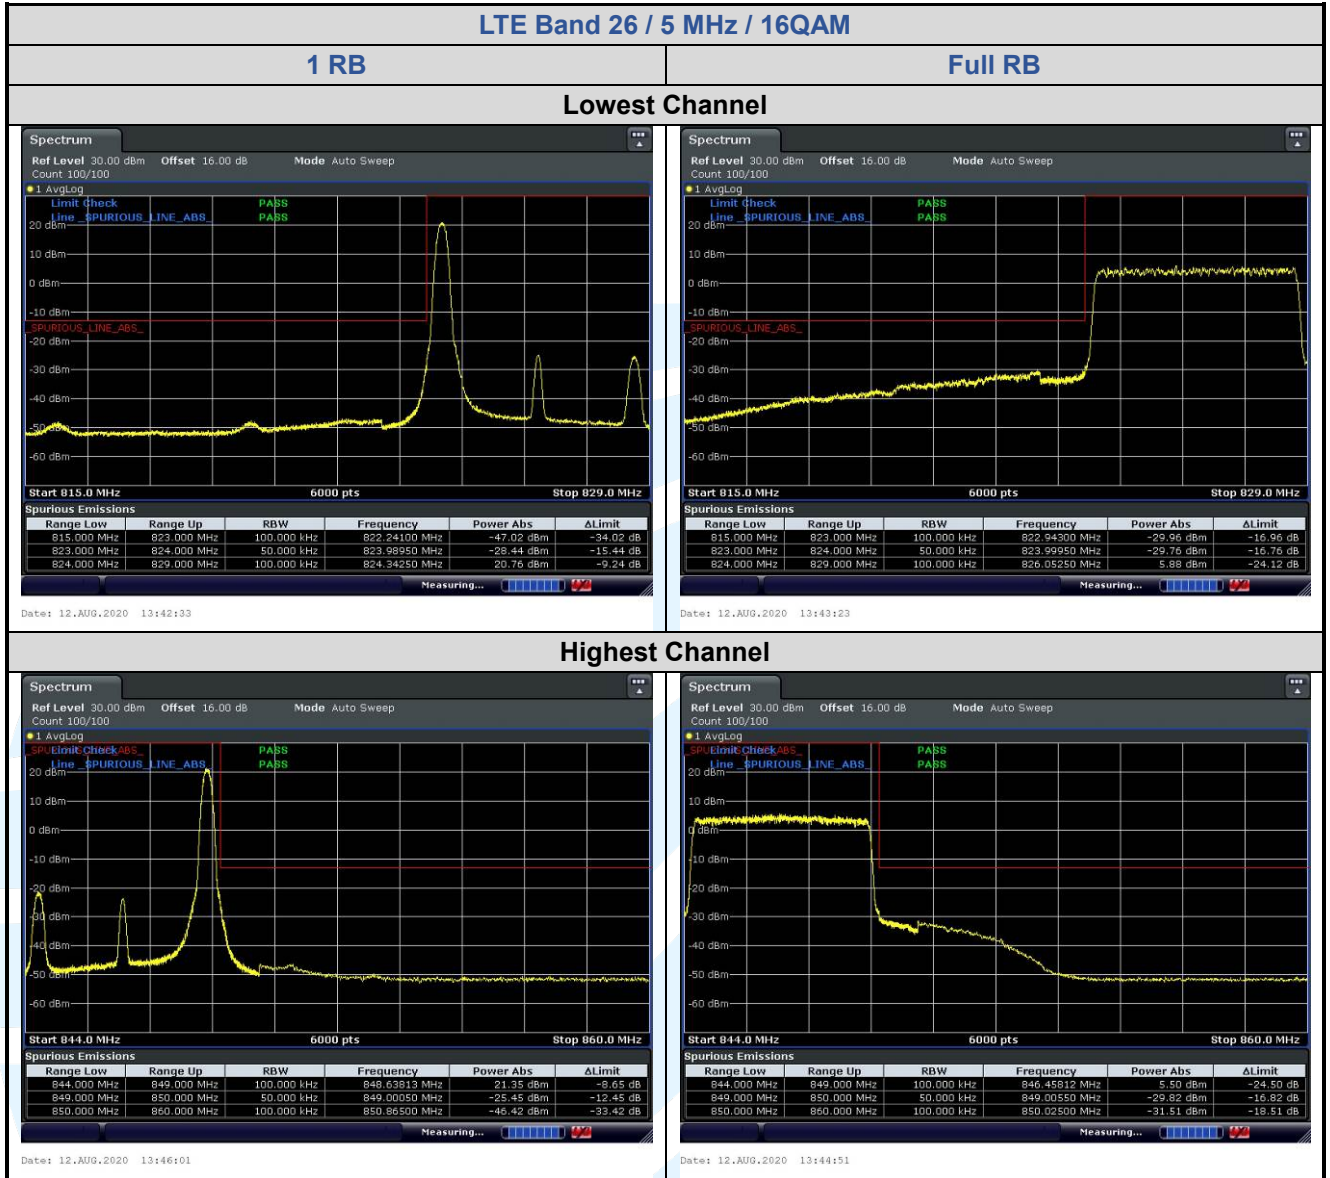

Shenzhen UnionTrust Quality and Technology Co., Ltd.

Address: 16/F, Block A, Building 6, Baoneng Science and Technology Park, Qingxiang Road No.1, Longhua New District, Shenzhen, China

Tel: +86-755-28230888

Fax: +86-755-28230886

E-mail: info@uttlab.com

<http://www.uttlab.com>

UTTR-RF-FCC4G-V1.0