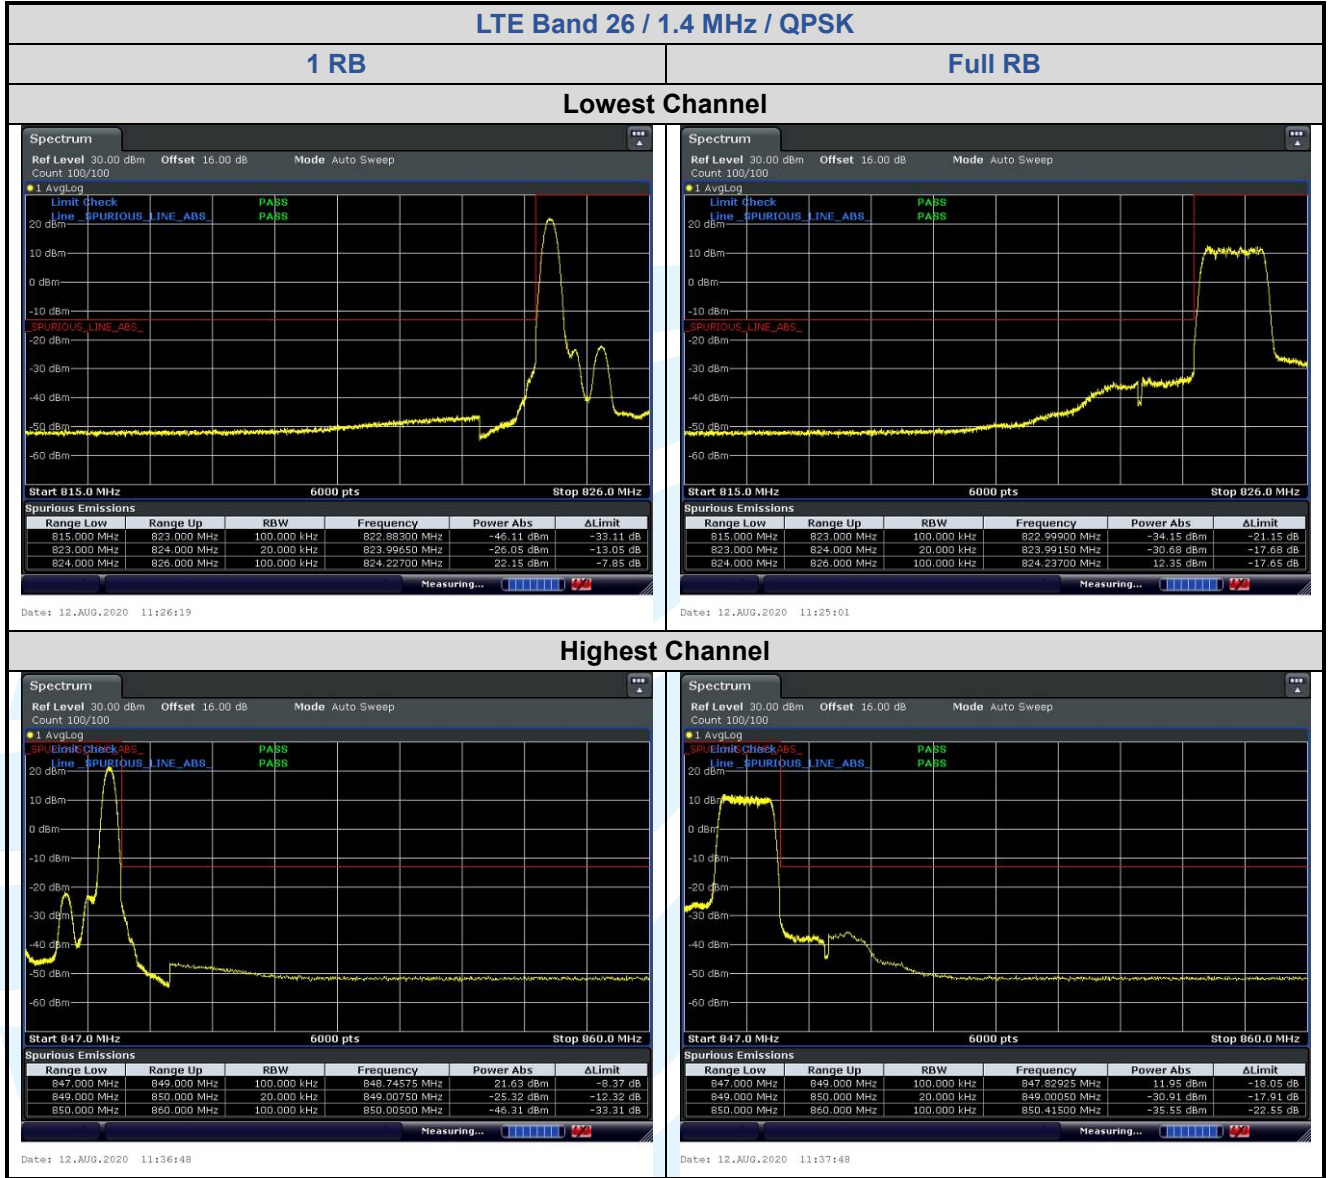

5.6.7 LTE Band 26

Shenzhen UnionTrust Quality and Technology Co., Ltd.

Address: 16/F, Block A, Building 6, Baoneng Science and Technology Park, Qingxiang Road No.1, Longhua New District, Shenzhen, China