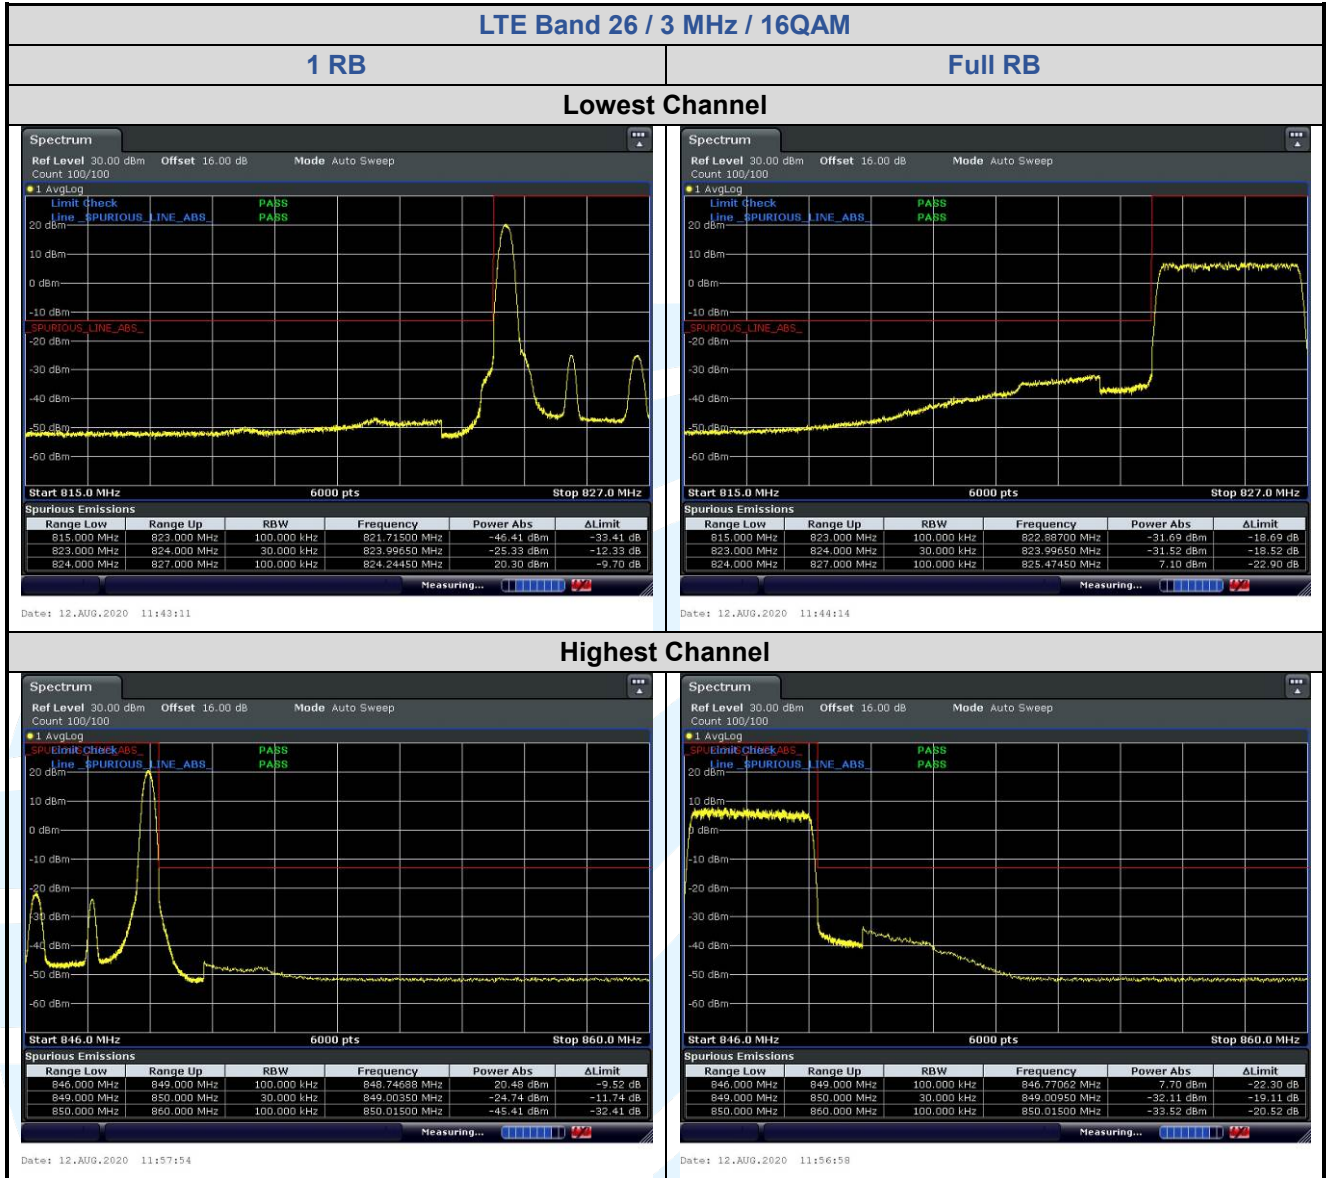

Shenzhen UnionTrust Quality and Technology Co., Ltd.

Address: 16/F, Block A, Building 6, Baoneng Science and Technology Park, Qingxiang Road No.1, Longhua New District, Shenzhen, China

Tel: +86-755-28230888

Fax: +86-755-28230886

E-mail: info@uttlab.com

<http://www.uttlab.com>

UTTR-RF-FCC4G-V1.0