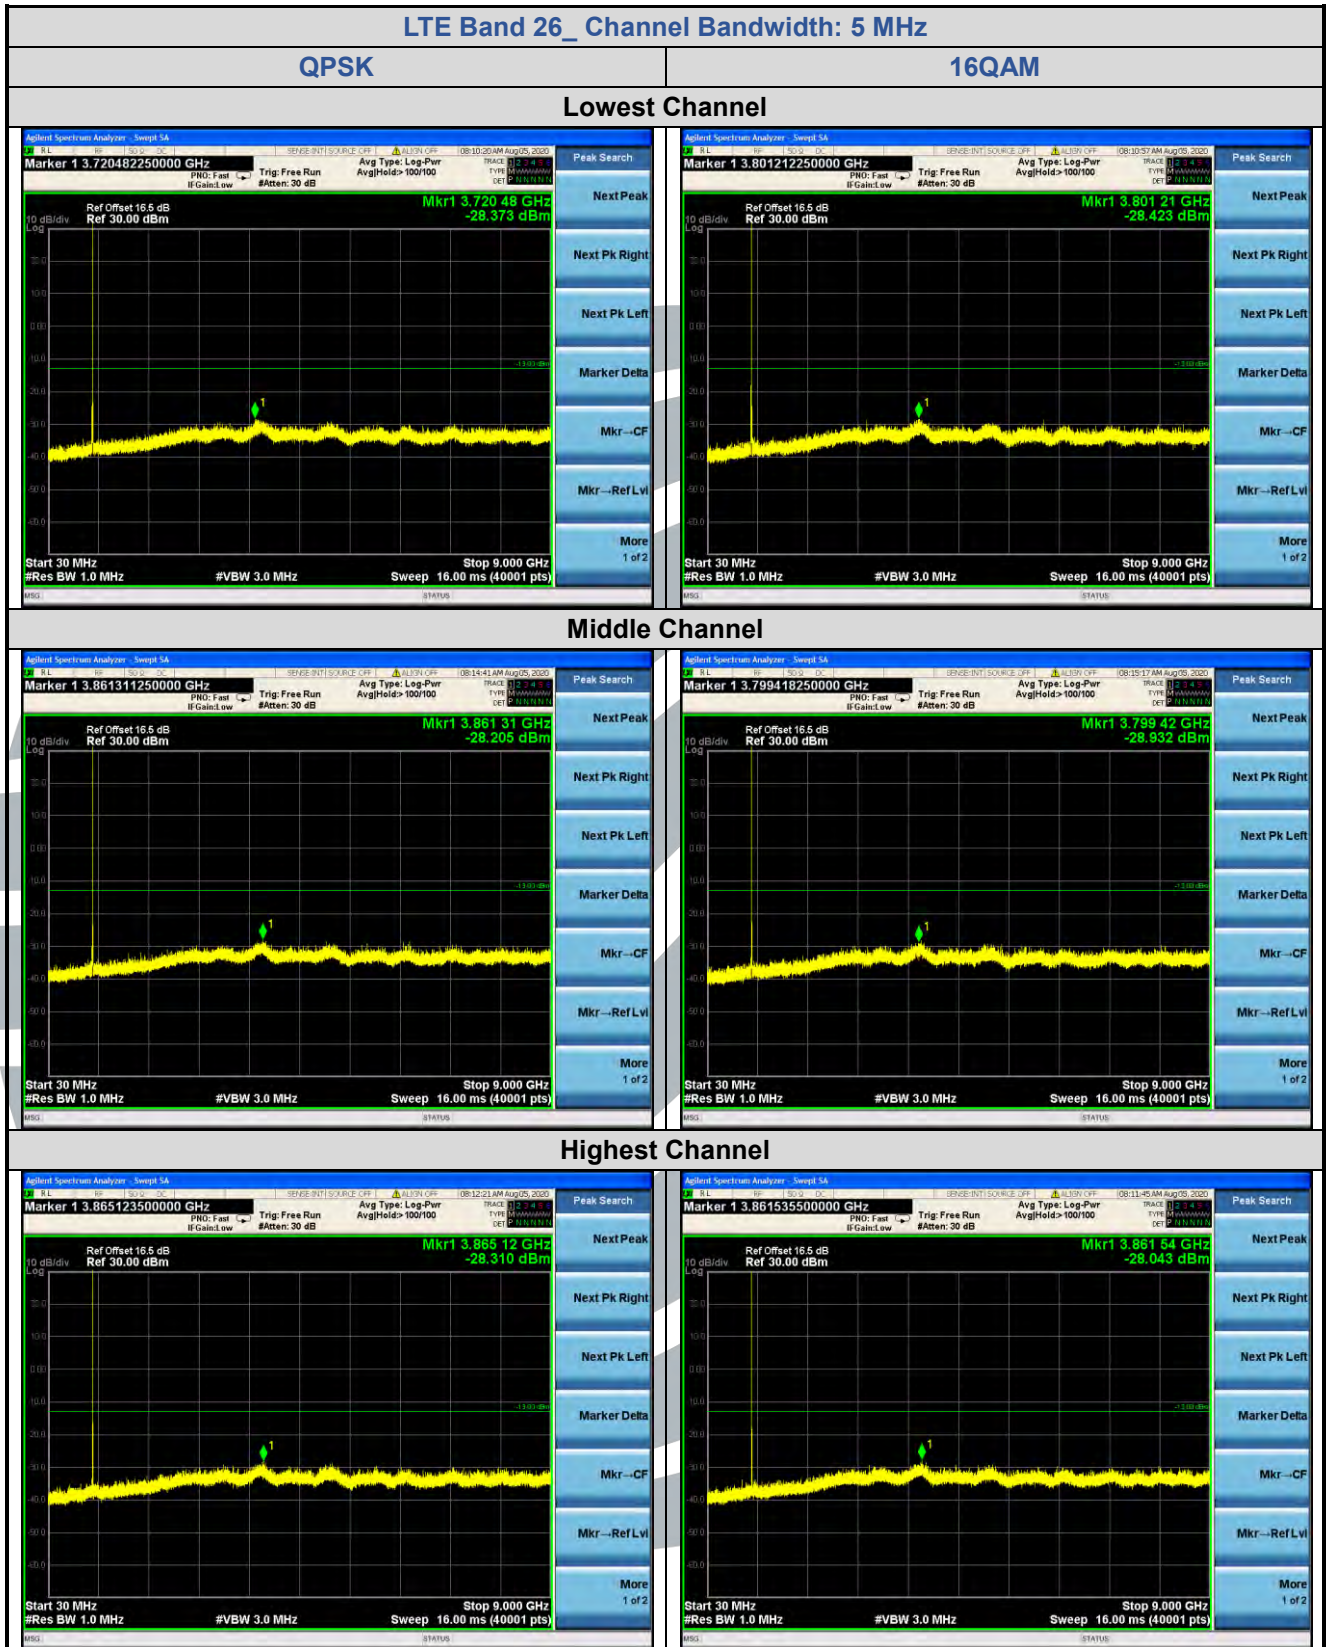

Shenzhen UnionTrust Quality and Technology Co., Ltd.

Address: Unit D/E of 9/F and 16/F, Block A, Building 6, Baoneng science and technology park, Longhua district, Shenzhen, China

Tel: +86-755-28230888

Fax: +86-755-28230886

E-mail: info@uttlab.com

<http://www.uttlab.com>

UTTR-RF-FCC4G-V1.1