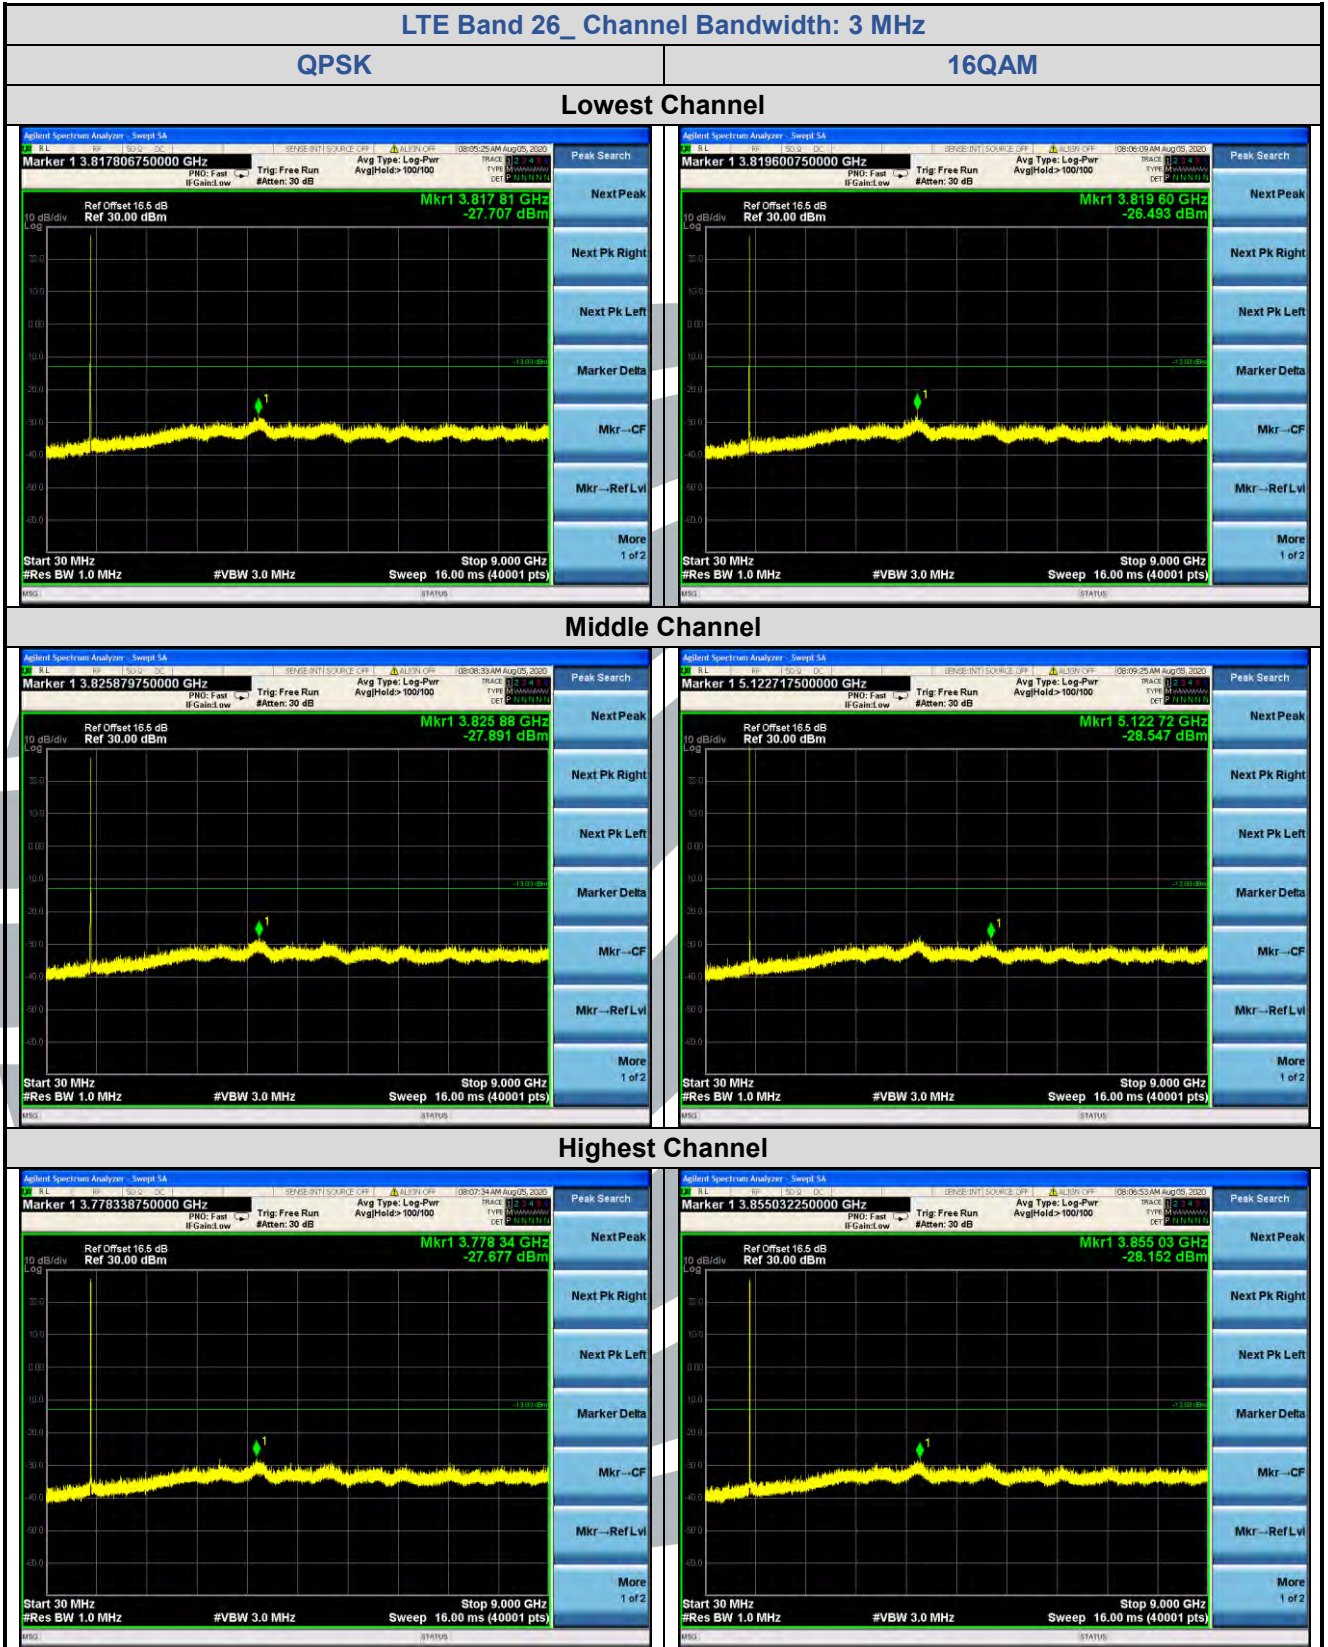

Tel: +86-755-28230888

Fax: +86-755-28230886

E-mail: info@uttlab.com

<http://www.uttlab.com>

UTTR-RF-FCC4G-V1.1

5.7.8 LTE Band 26 (Part 90S)

Shenzhen UnionTrust Quality and Technology Co., Ltd.

Address: Unit D/E of 9/F and 16/F, Block A, Building 6, Baoneng science and technology park, Longhua district, Shenzhen, China