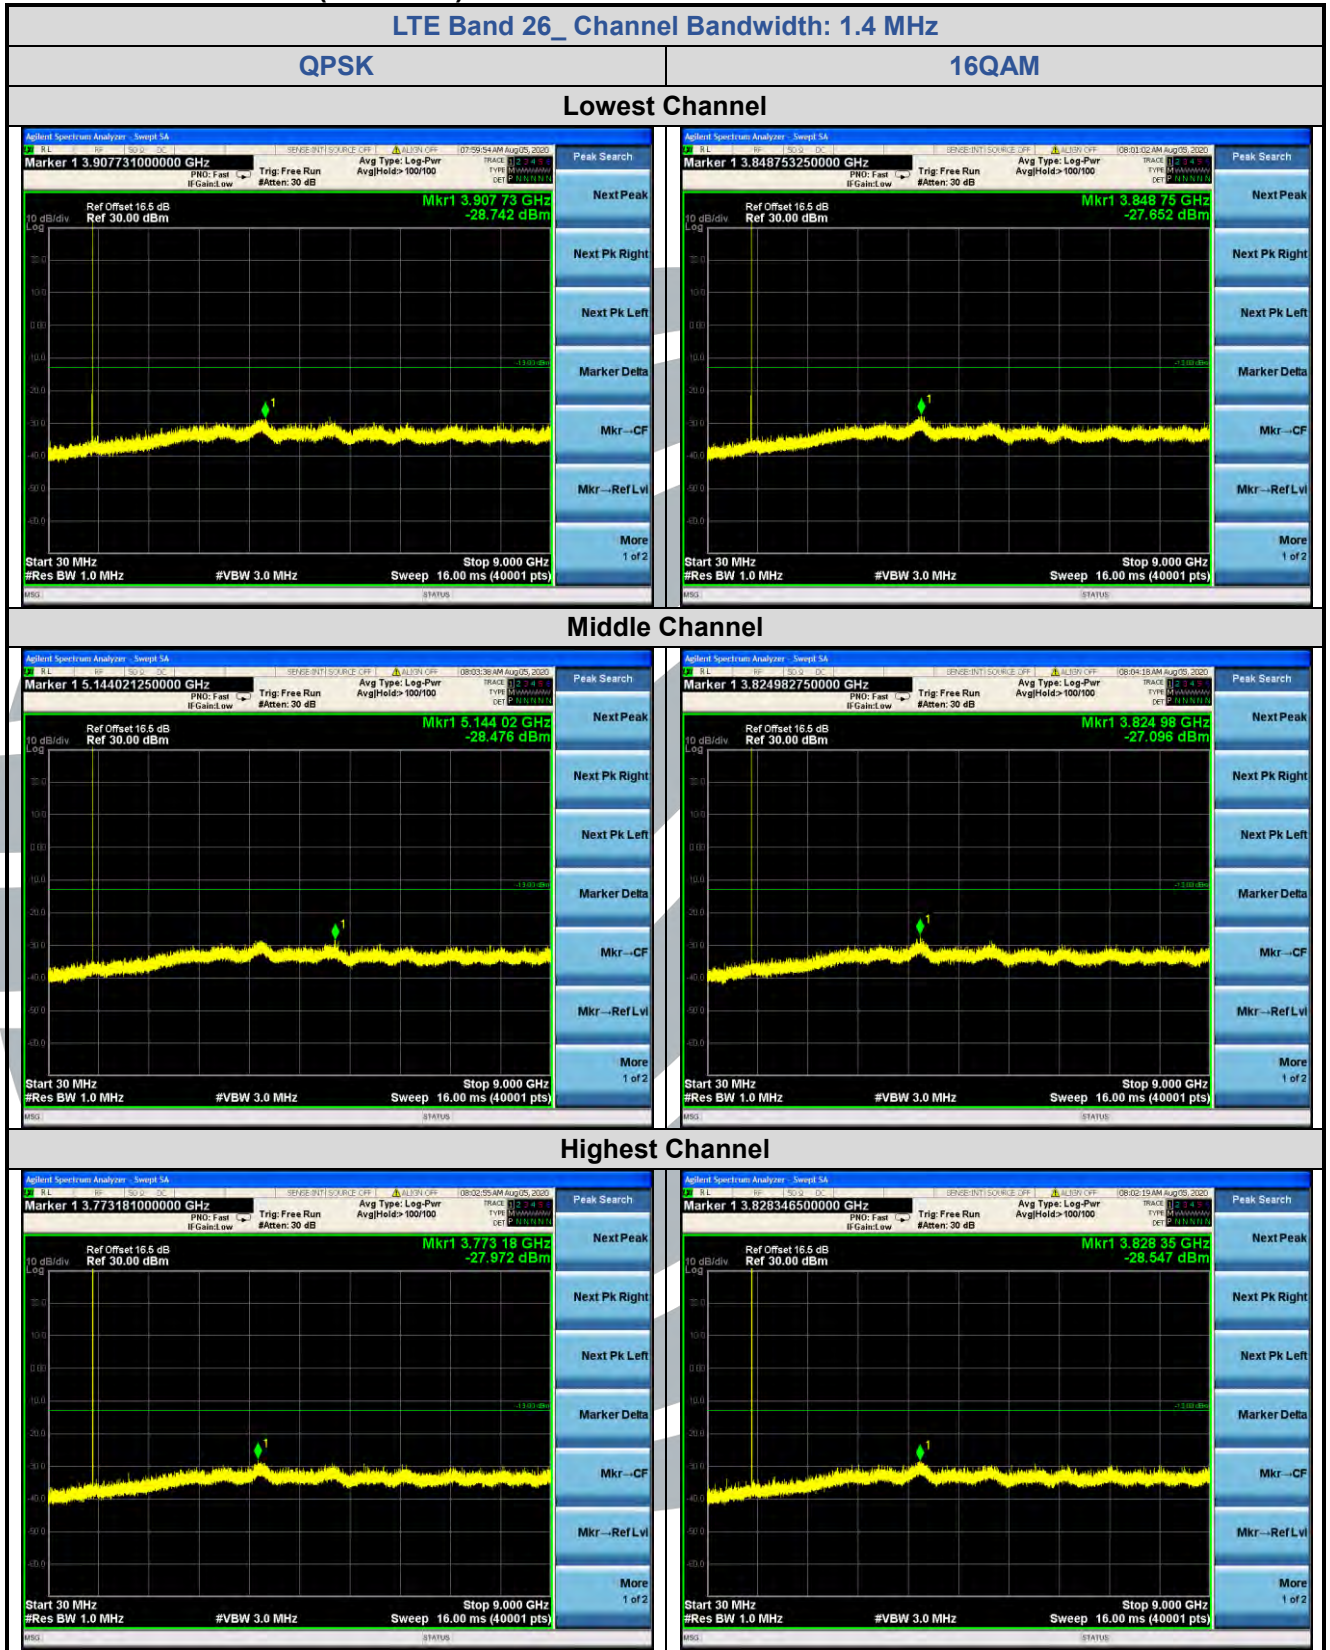

Tel: +86-755-28230888

Fax: +86-755-28230886

E-mail: info@uttlab.com

<http://www.uttlab.com>

UTTR-RF-FCC4G-V1.1

5.7.8 LTE Band 26 (Part 90S)

Shenzhen UnionTrust Quality and Technology Co., Ltd.

Address: Unit D/E of 9/F and 16/F, Block A, Building 6, Baoneng science and technology park, Longhua district, Shenzhen, China