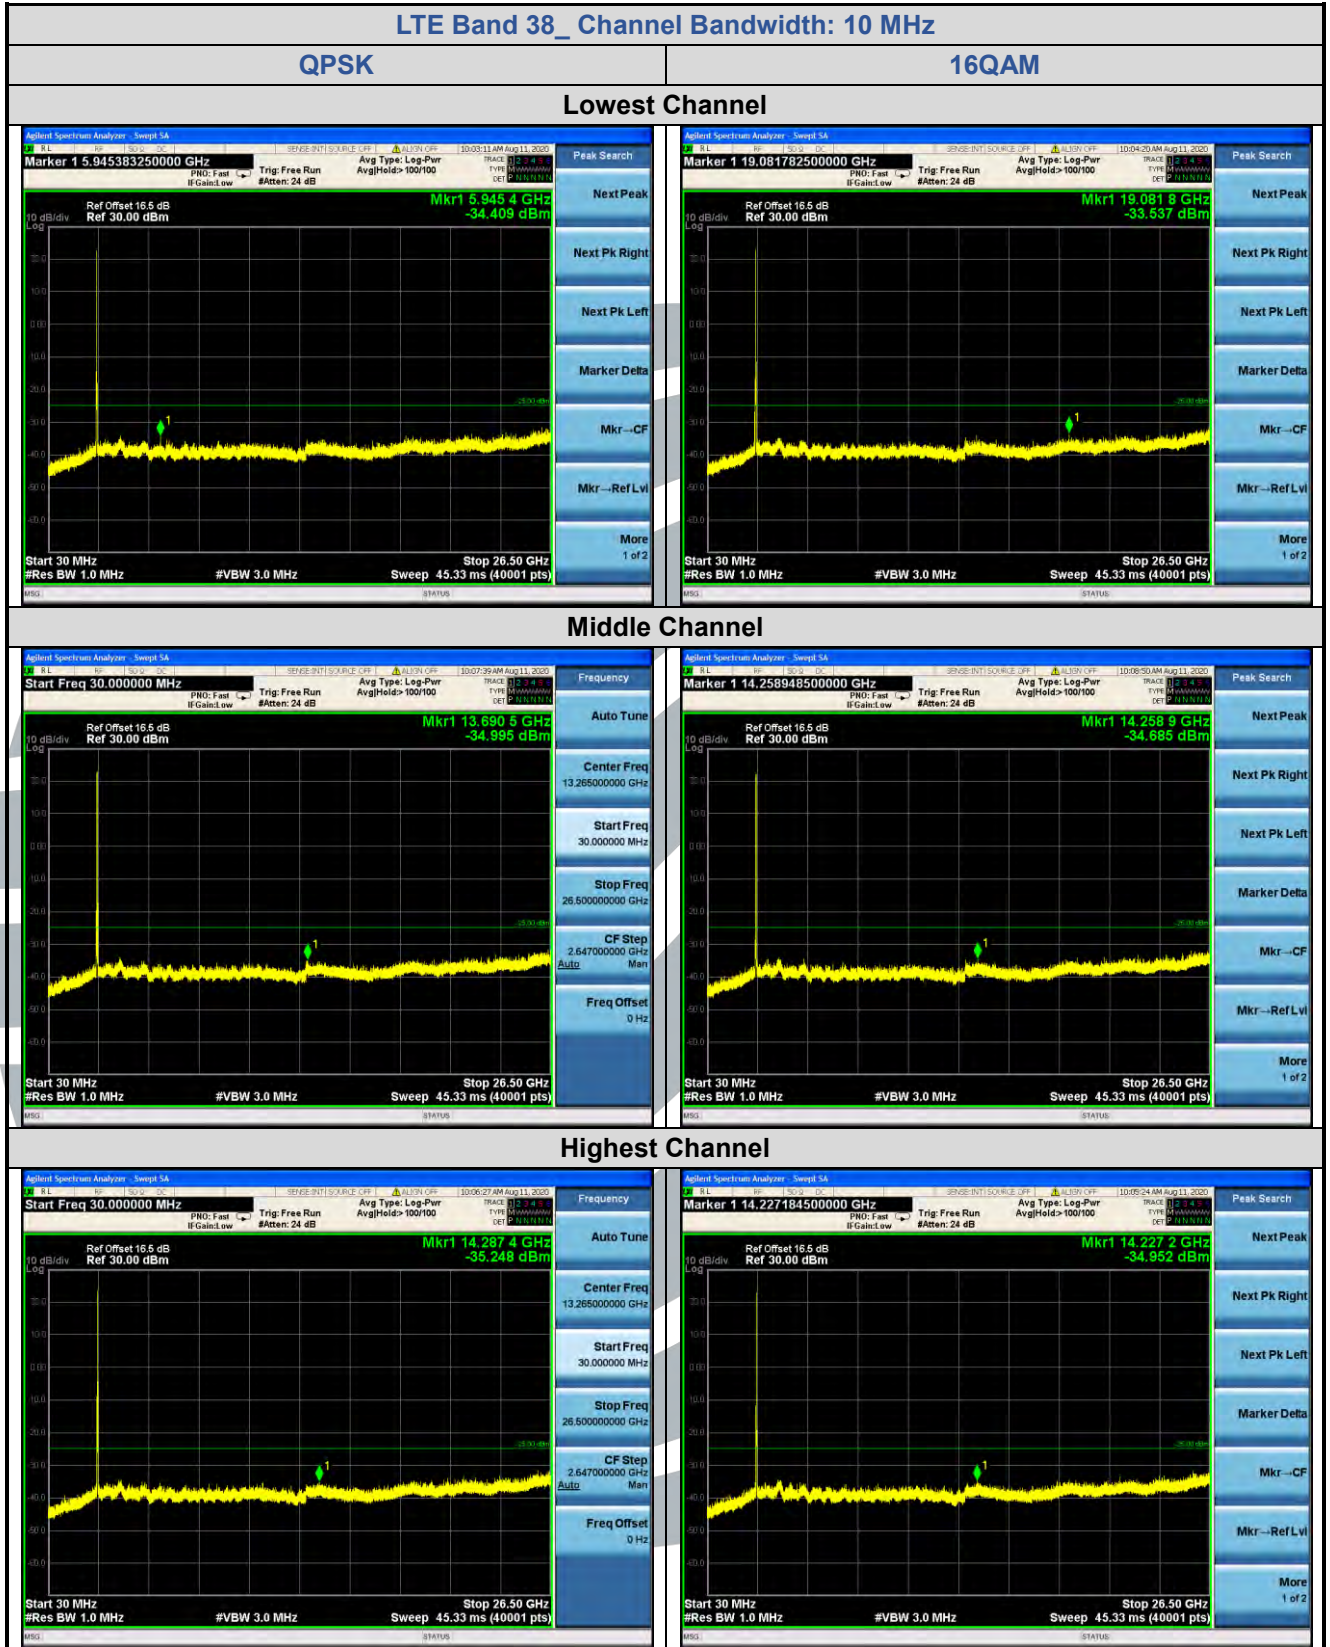

Tel: +86-755-28230888

Fax: +86-755-28230886

E-mail: info@uttlab.com

<http://www.uttlab.com>

UTTR-RF-FCC4G-V1.1

5.7.9 LTE Band 38

Shenzhen UnionTrust Quality and Technology Co., Ltd.

Address: Unit D/E of 9/F and 16/F, Block A, Building 6, Baoneng science and technology park, Longhua district, Shenzhen, China