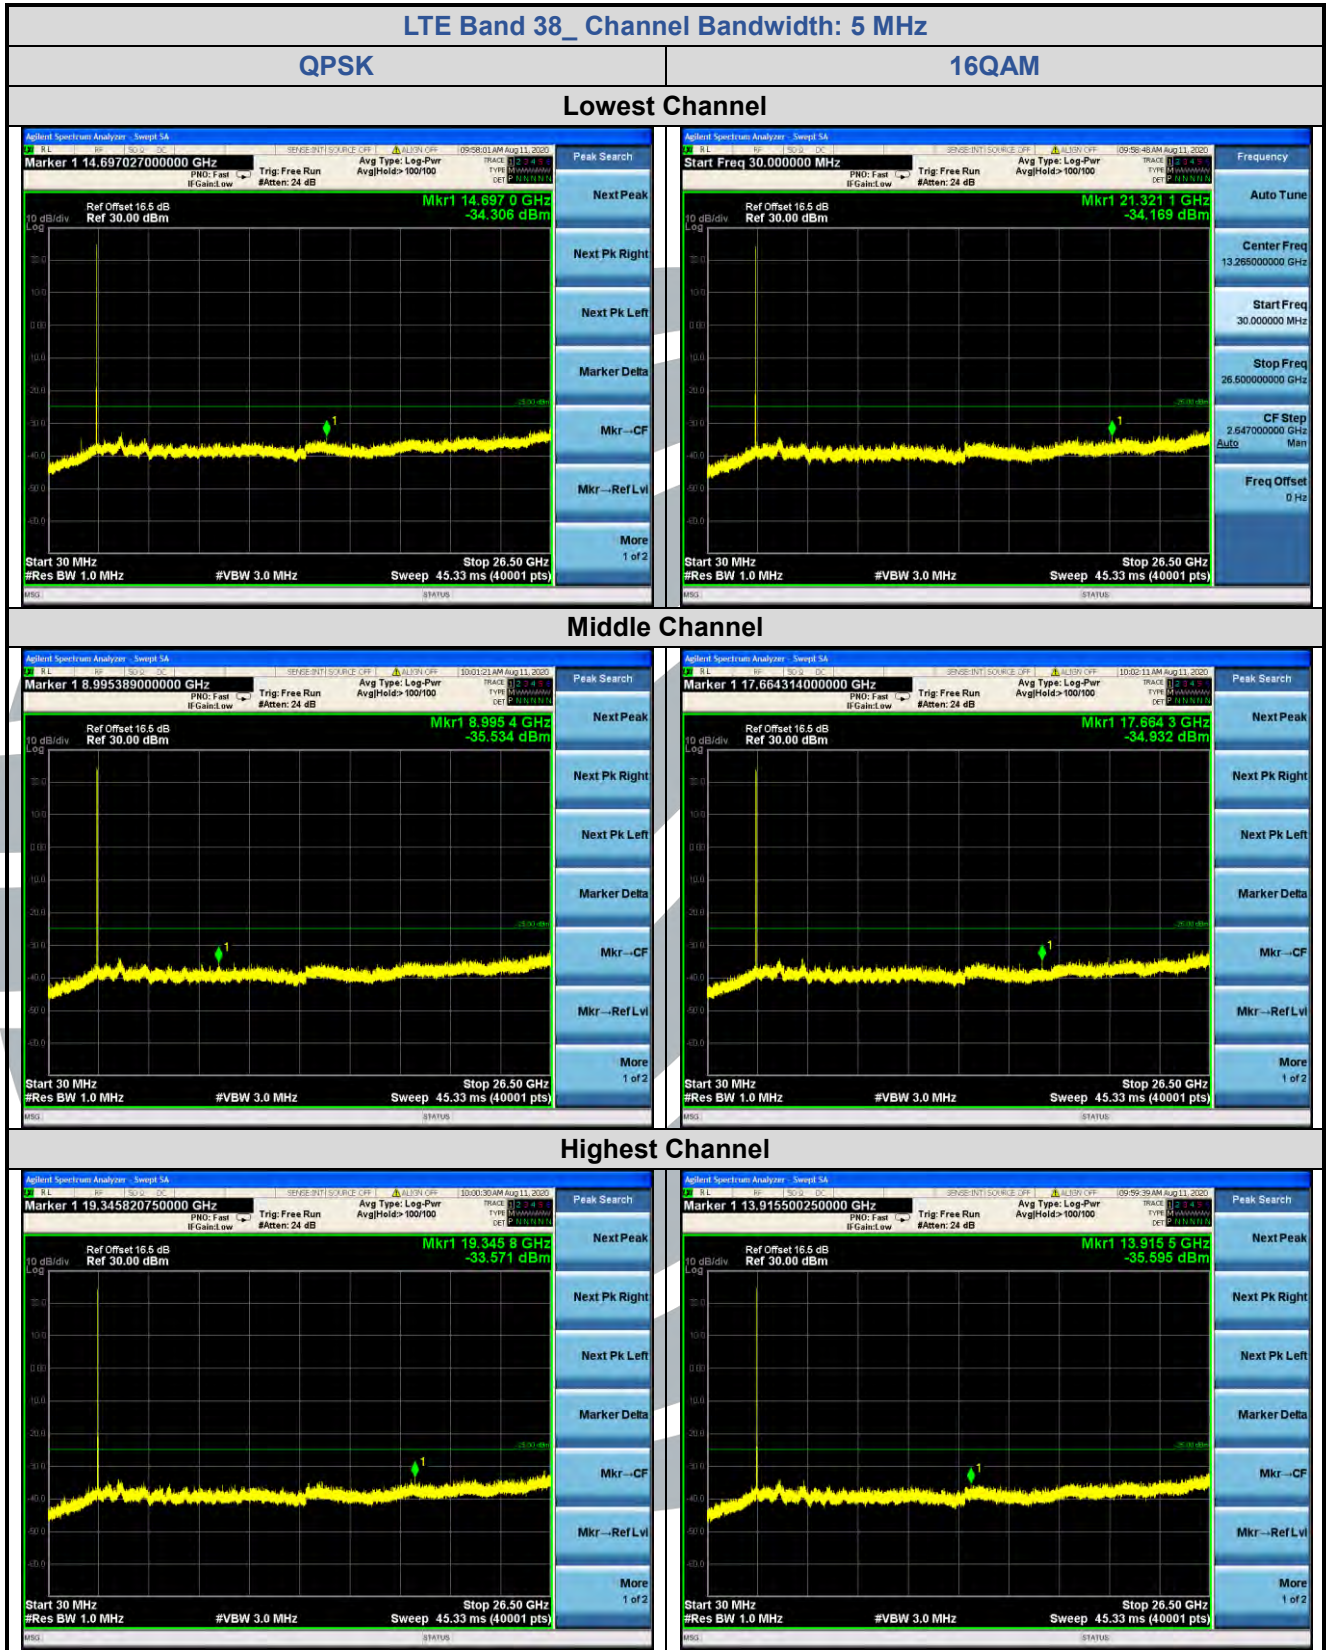

Tel: +86-755-28230888

Fax: +86-755-28230886

E-mail: info@uttlab.com

<http://www.uttlab.com>

UTTR-RF-FCC4G-V1.1

5.7.9 LTE Band 38

Shenzhen UnionTrust Quality and Technology Co., Ltd.

Address: Unit D/E of 9/F and 16/F, Block A, Building 6, Baoneng science and technology park, Longhua district, Shenzhen, China