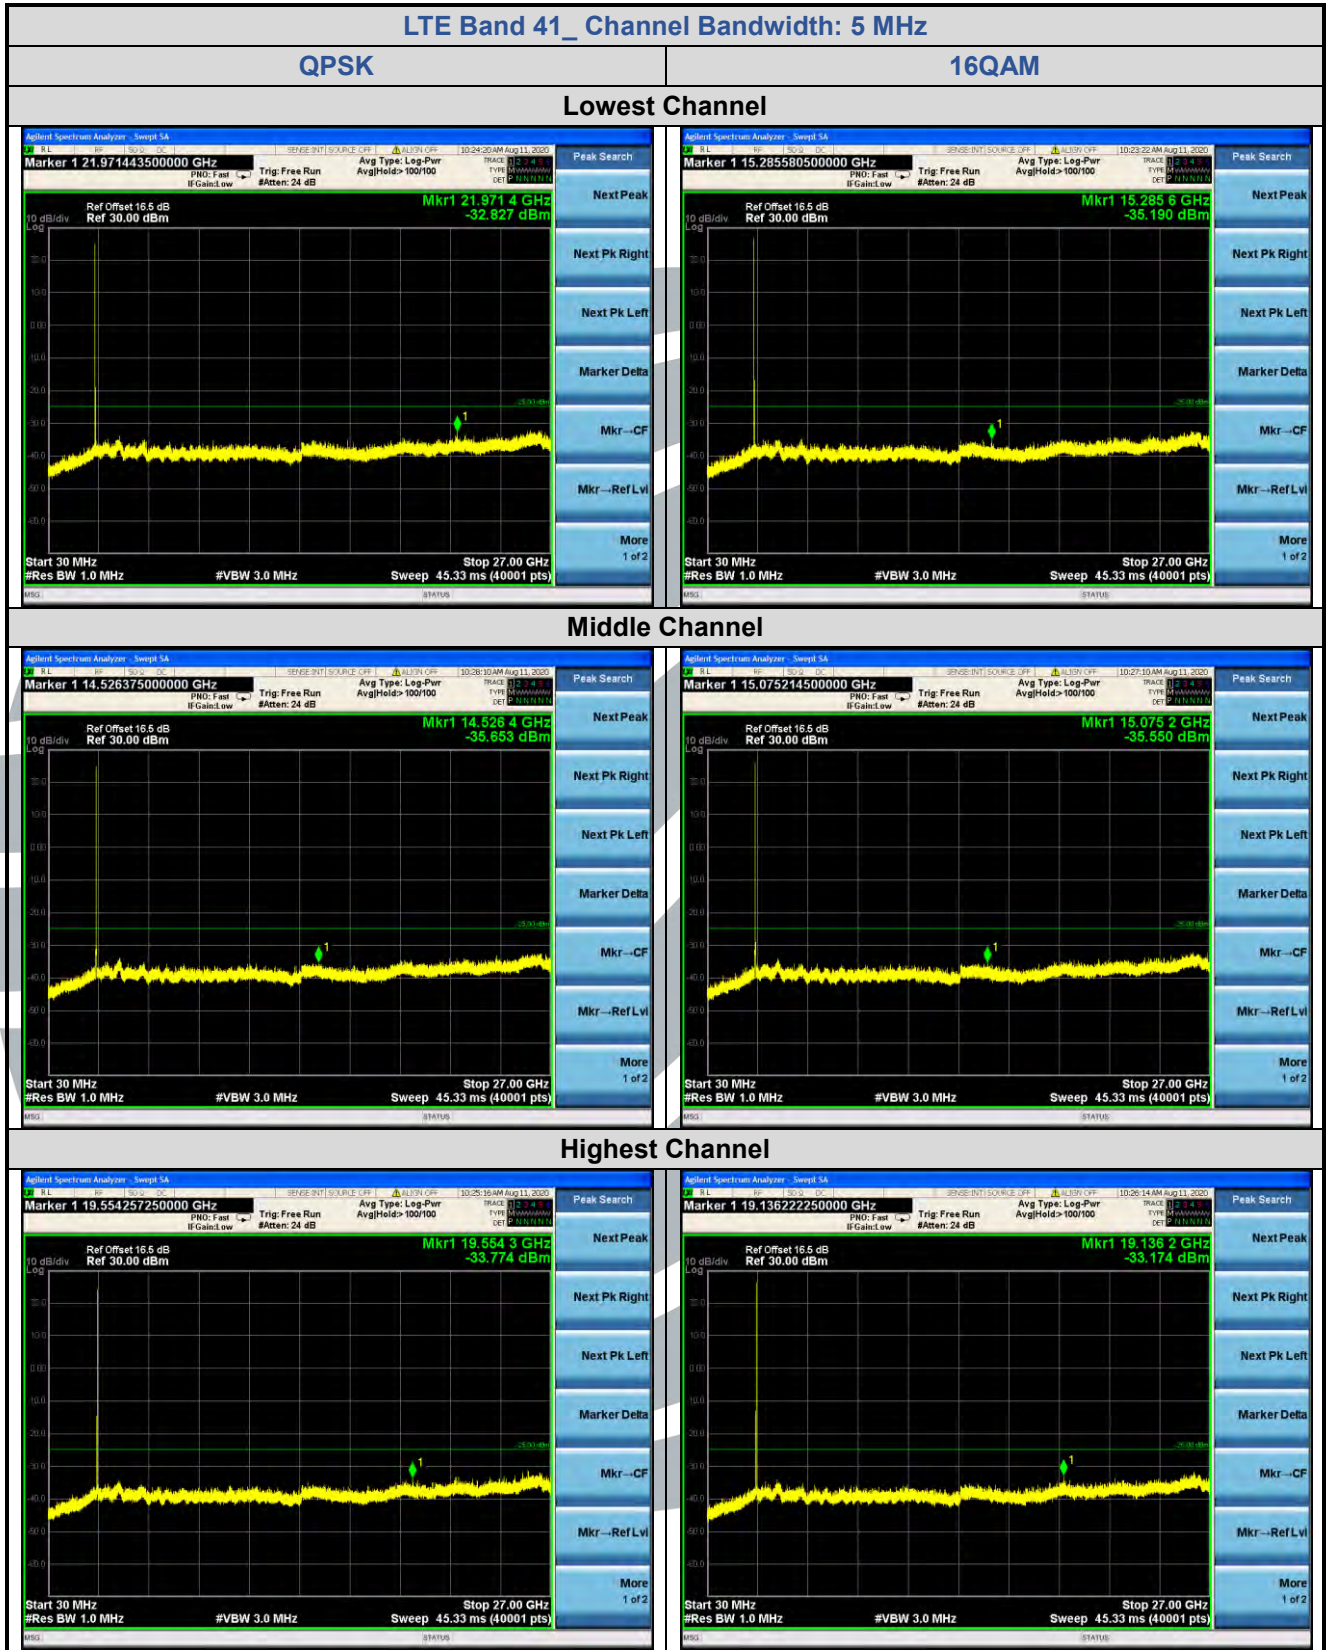

Tel: +86-755-28230888

Fax: +86-755-28230886

E-mail: info@uttlab.com

<http://www.uttlab.com>

UTTR-RF-FCC4G-V1.1

5.7.10 LTE Band 41

Shenzhen UnionTrust Quality and Technology Co., Ltd.

Address: Unit D/E of 9/F and 16/F, Block A, Building 6, Baoneng science and technology park, Longhua district, Shenzhen, China