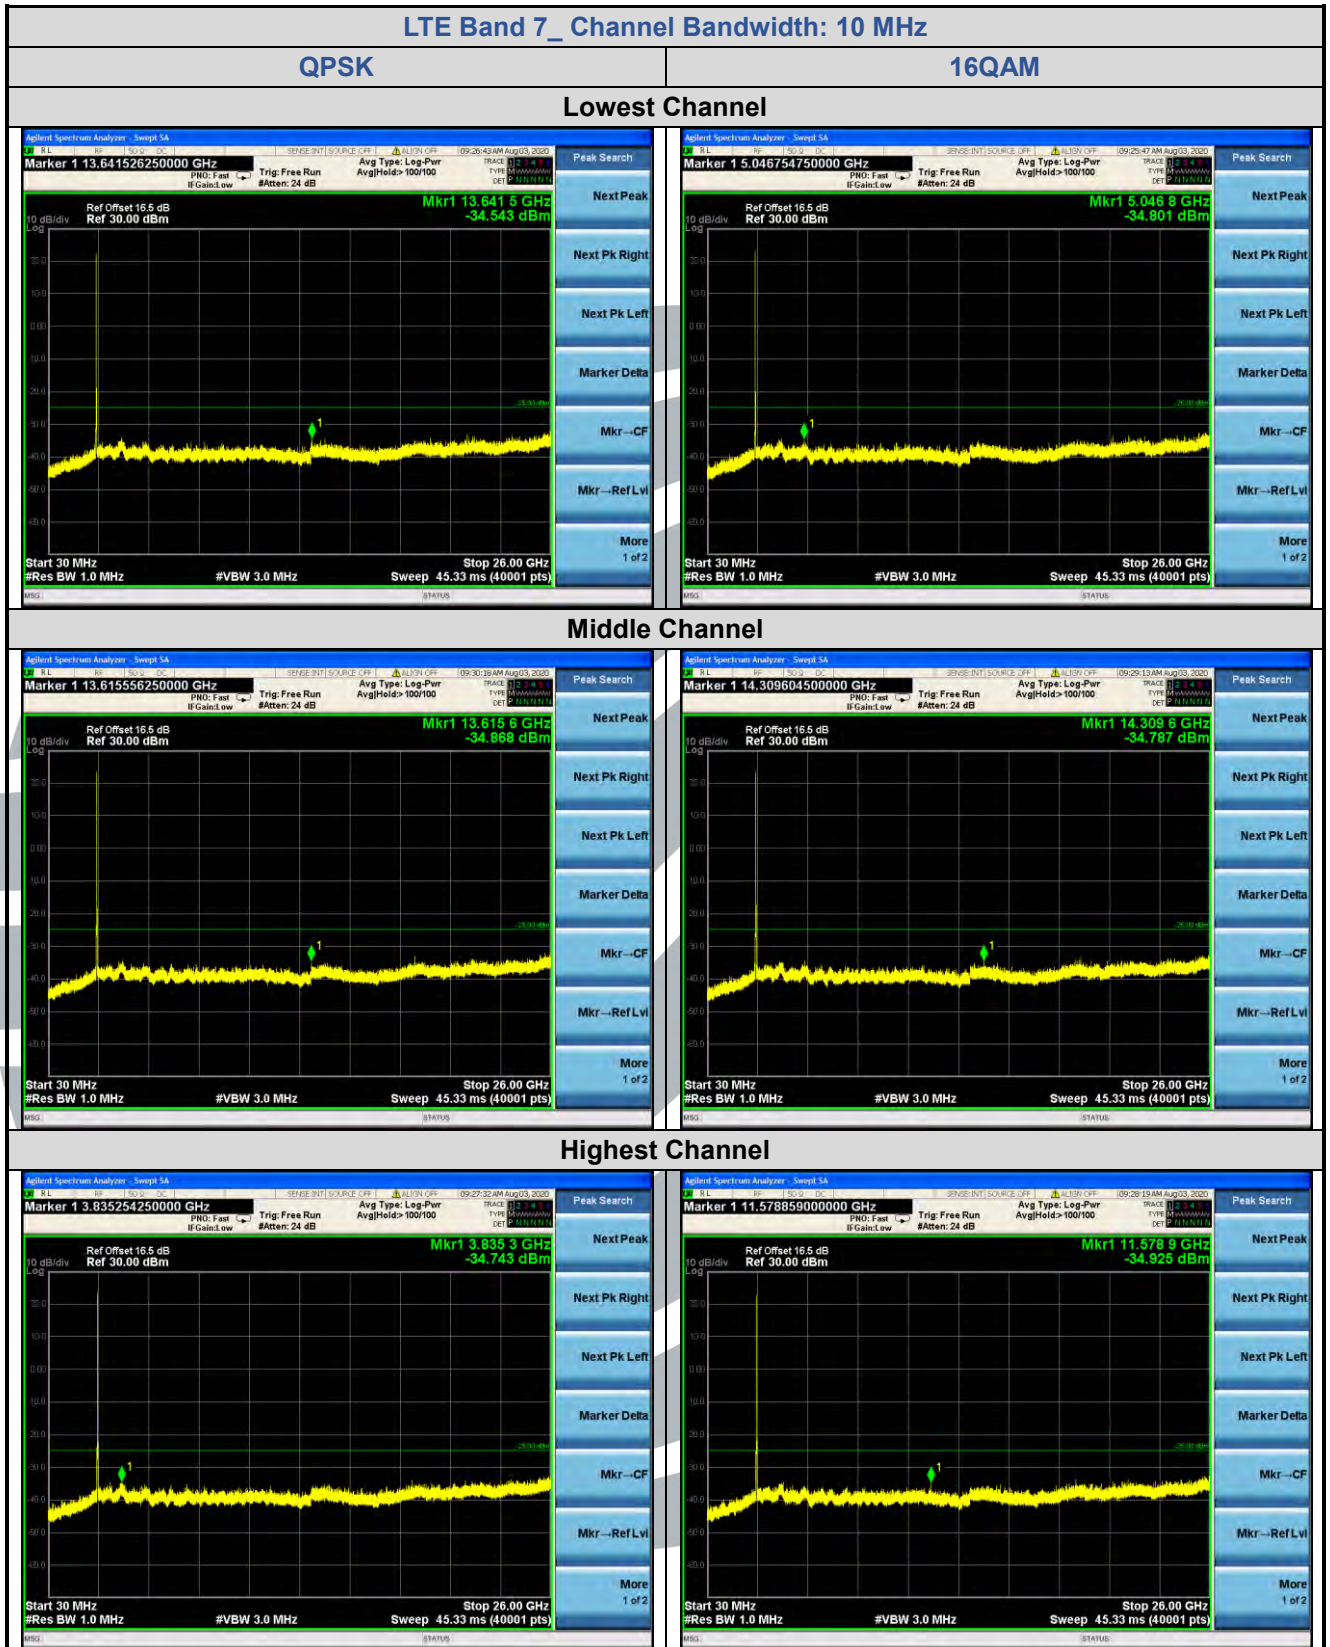

Shenzhen UnionTrust Quality and Technology Co., Ltd.

Address: Unit D/E of 9/F and 16/F, Block A, Building 6, Baoneng science and technology park, Longhua district, Shenzhen, China

Tel: +86-755-28230888

Fax: +86-755-28230886

E-mail: info@uttlab.com

<http://www.uttlab.com>

UTTR-RF-FCC4G-V1.1