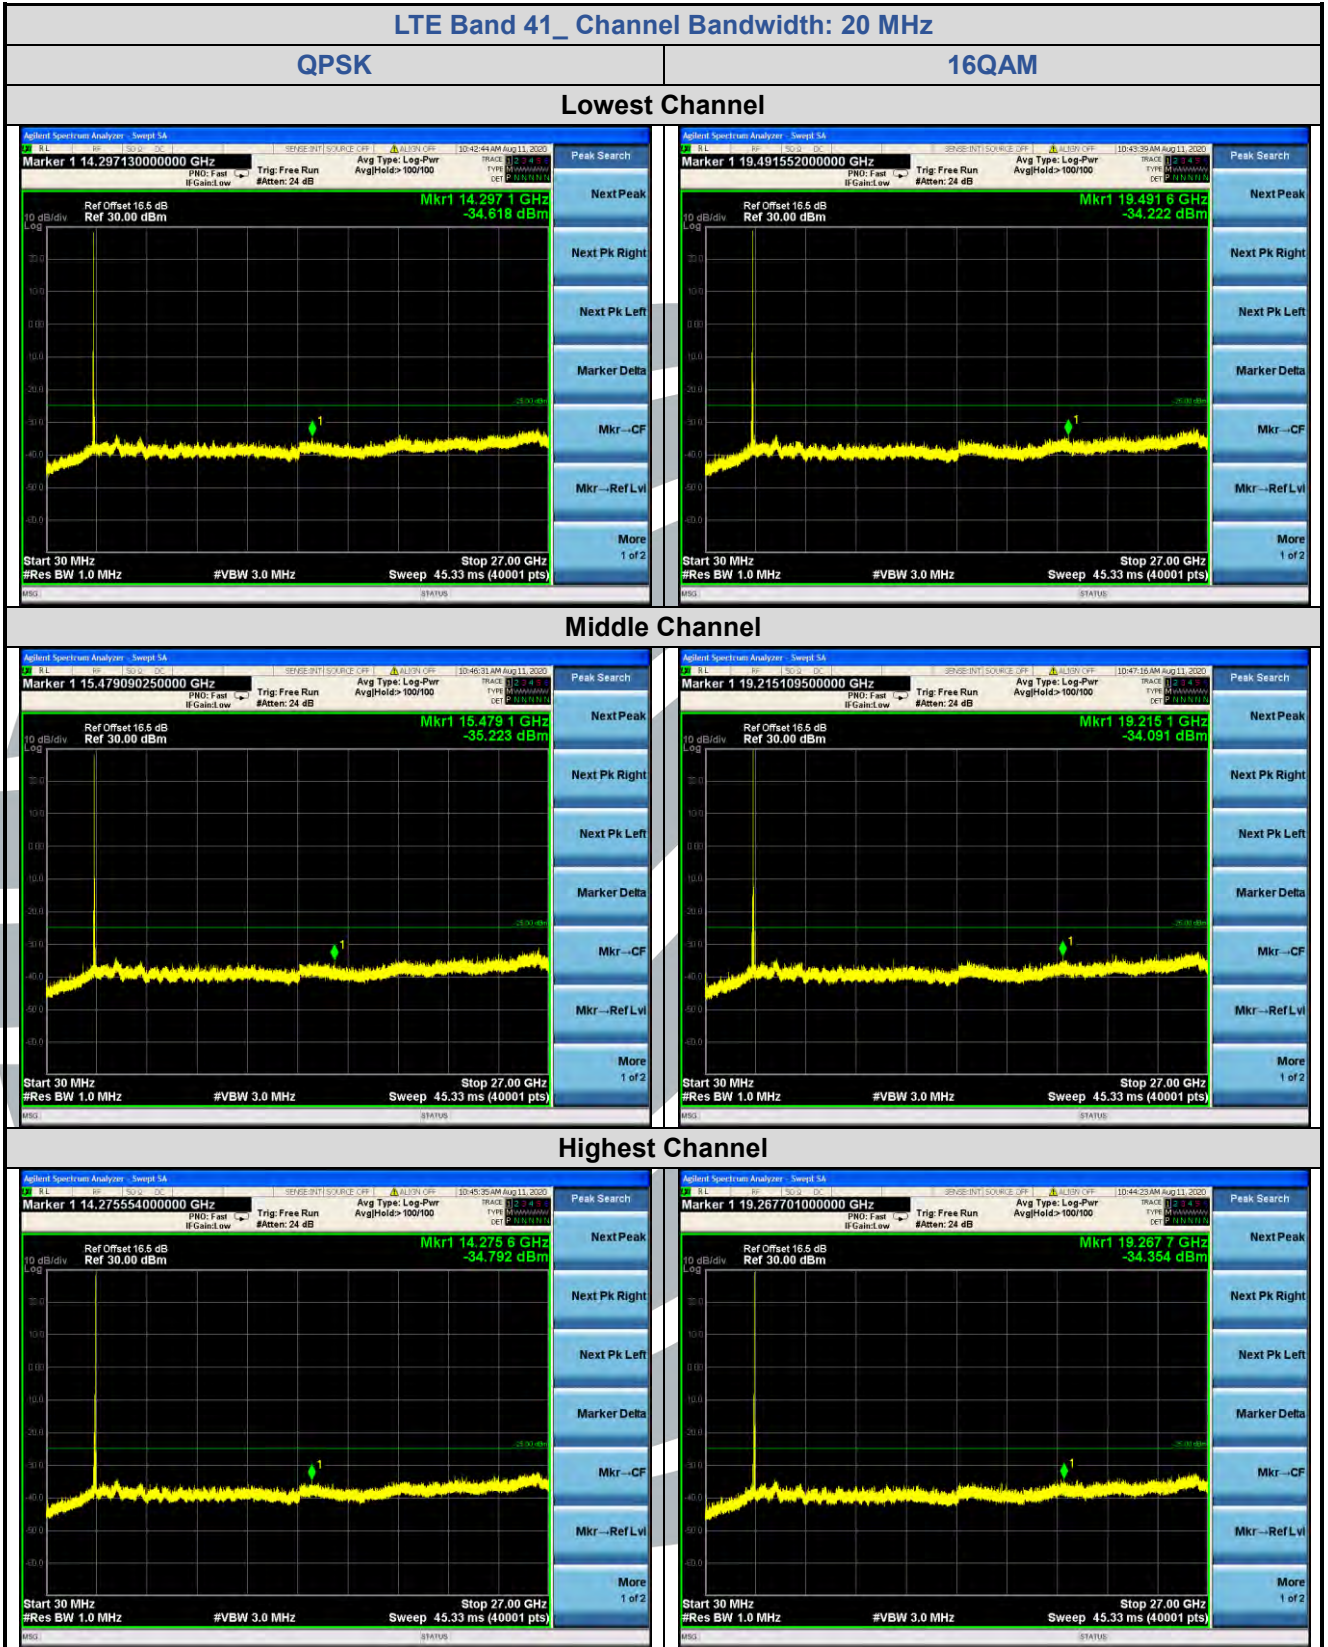

Shenzhen UnionTrust Quality and Technology Co., Ltd.

Address: Unit D/E of 9/F and 16/F, Block A, Building 6, Baoneng science and technology park, Longhua district, Shenzhen, China

Tel: +86-755-28230888

Fax: +86-755-28230886

E-mail: info@uttlab.com

<http://www.uttlab.com>

UTTR-RF-FCC4G-V1.1