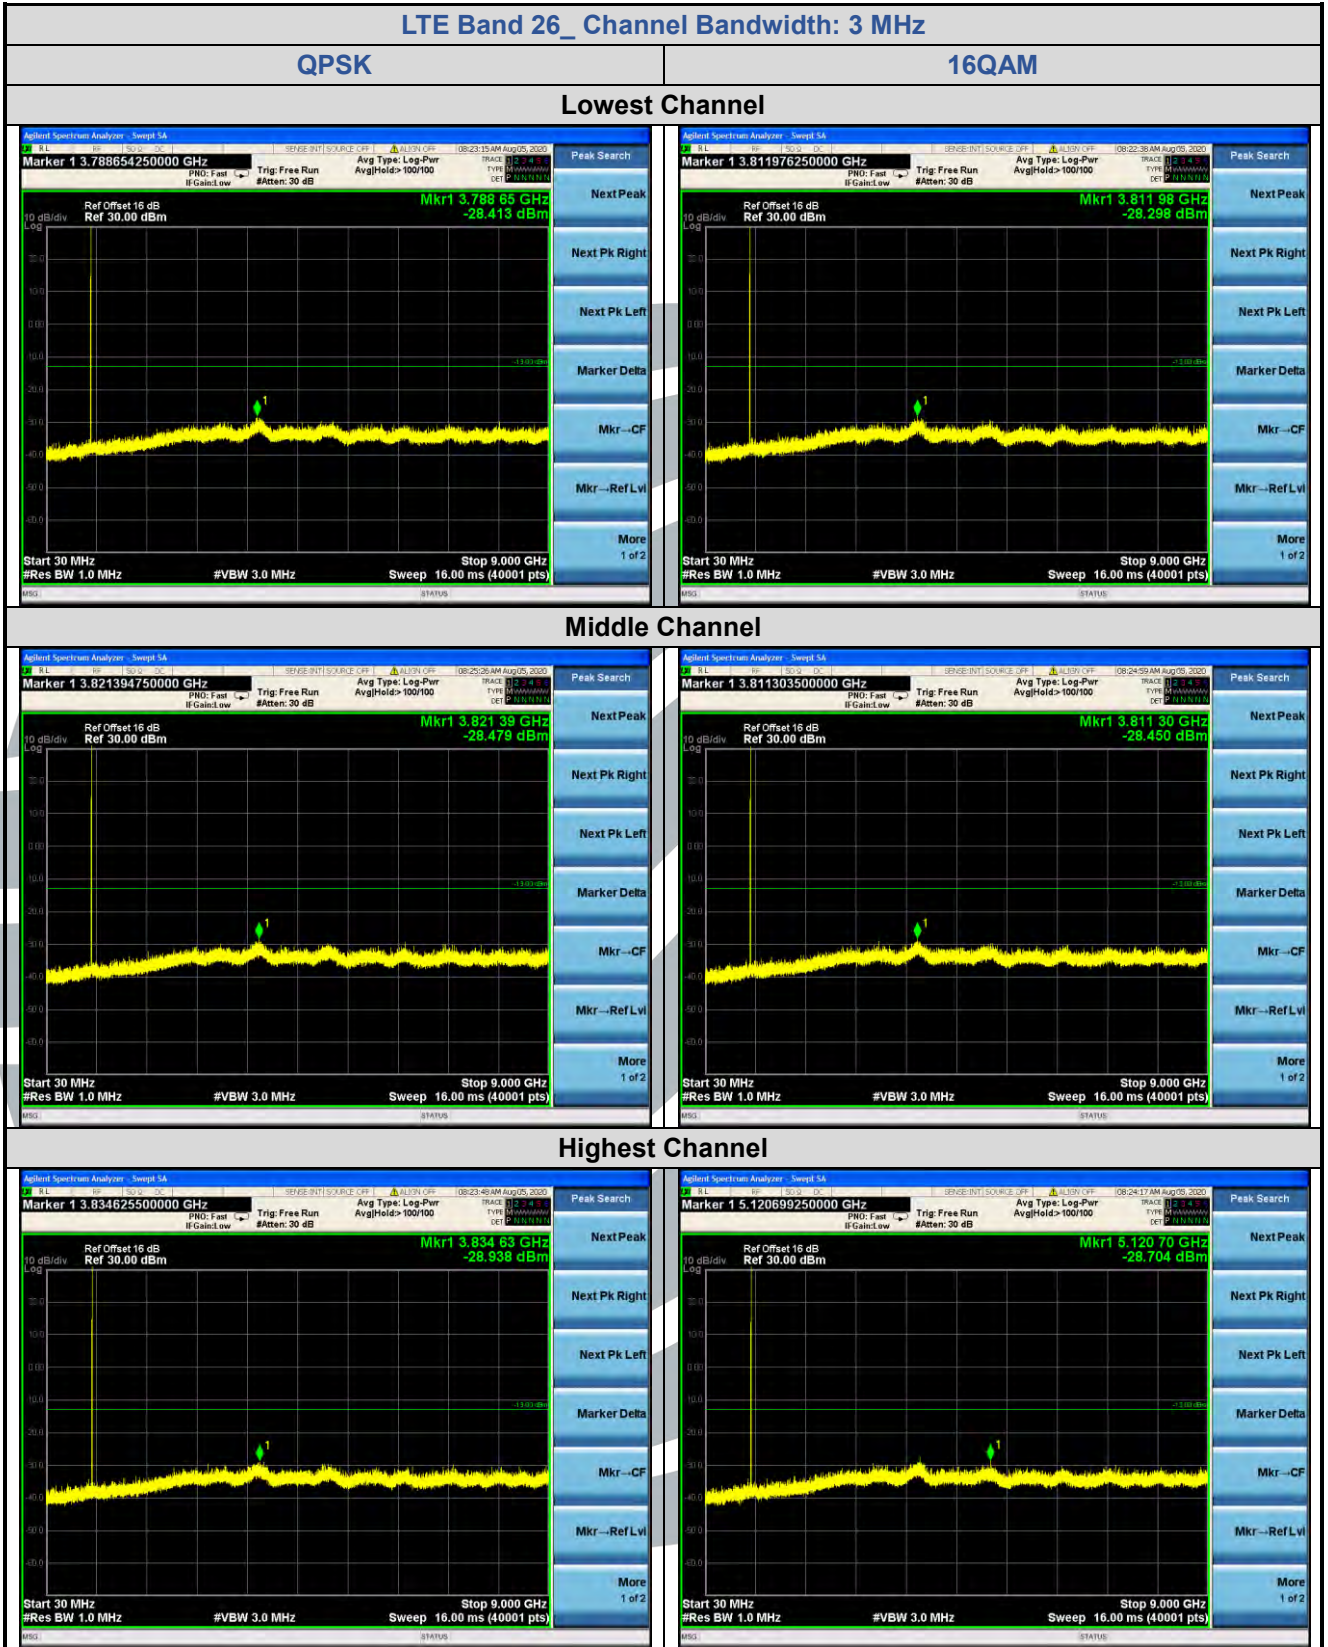

Tel: +86-755-28230888

Fax: +86-755-28230886

E-mail: info@uttlab.com

<http://www.uttlab.com>

UTTR-RF-FCC4G-V1.1

5.7.7 LTE Band 26

Shenzhen UnionTrust Quality and Technology Co., Ltd.

Address: Unit D/E of 9/F and 16/F, Block A, Building 6, Baoneng science and technology park, Longhua district, Shenzhen, China