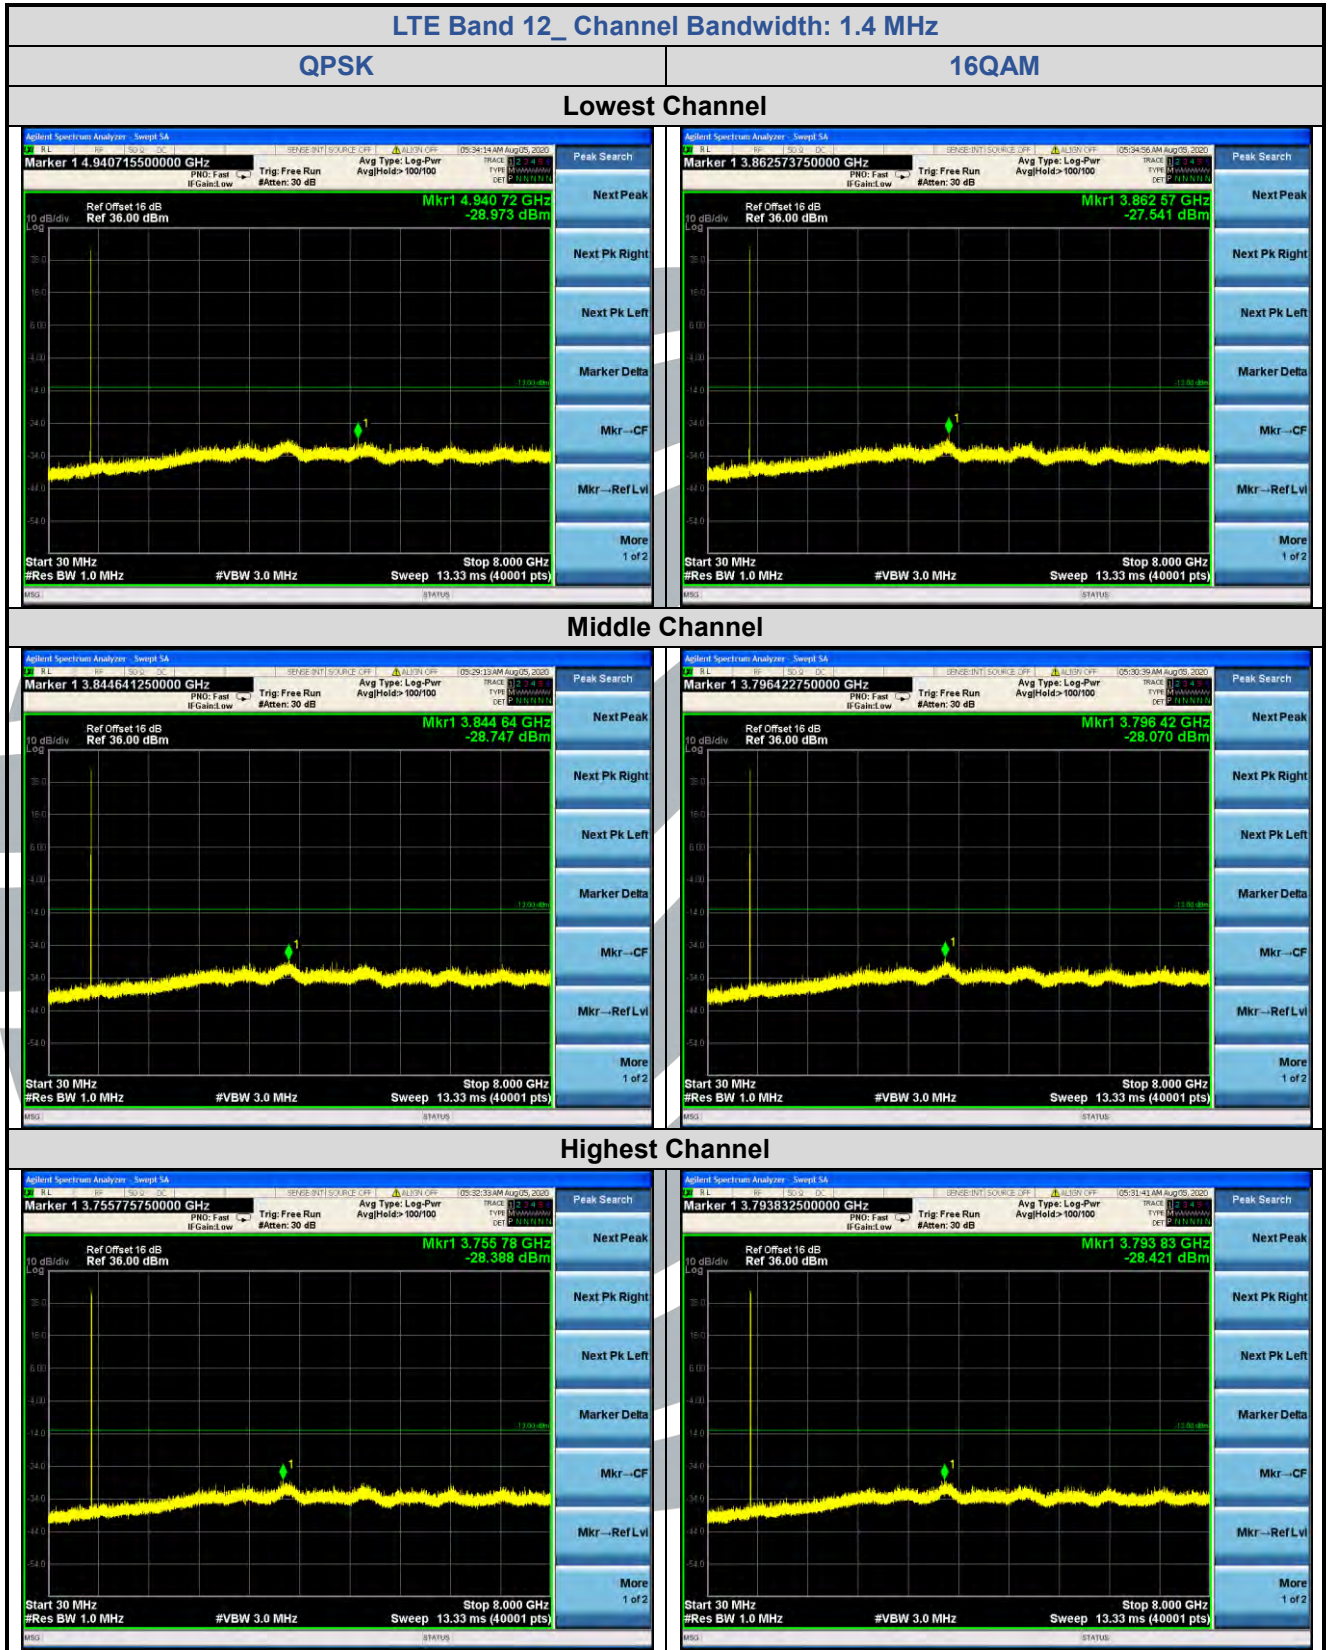

Tel: +86-755-28230888

Fax: +86-755-28230886

E-mail: info@uttlab.com

<http://www.uttlab.com>

UTTR-RF-FCC4G-V1.1

5.7.5 LTE Band 12

Shenzhen UnionTrust Quality and Technology Co., Ltd.

Address: Unit D/E of 9/F and 16/F, Block A, Building 6, Baoneng science and technology park, Longhua district, Shenzhen, China