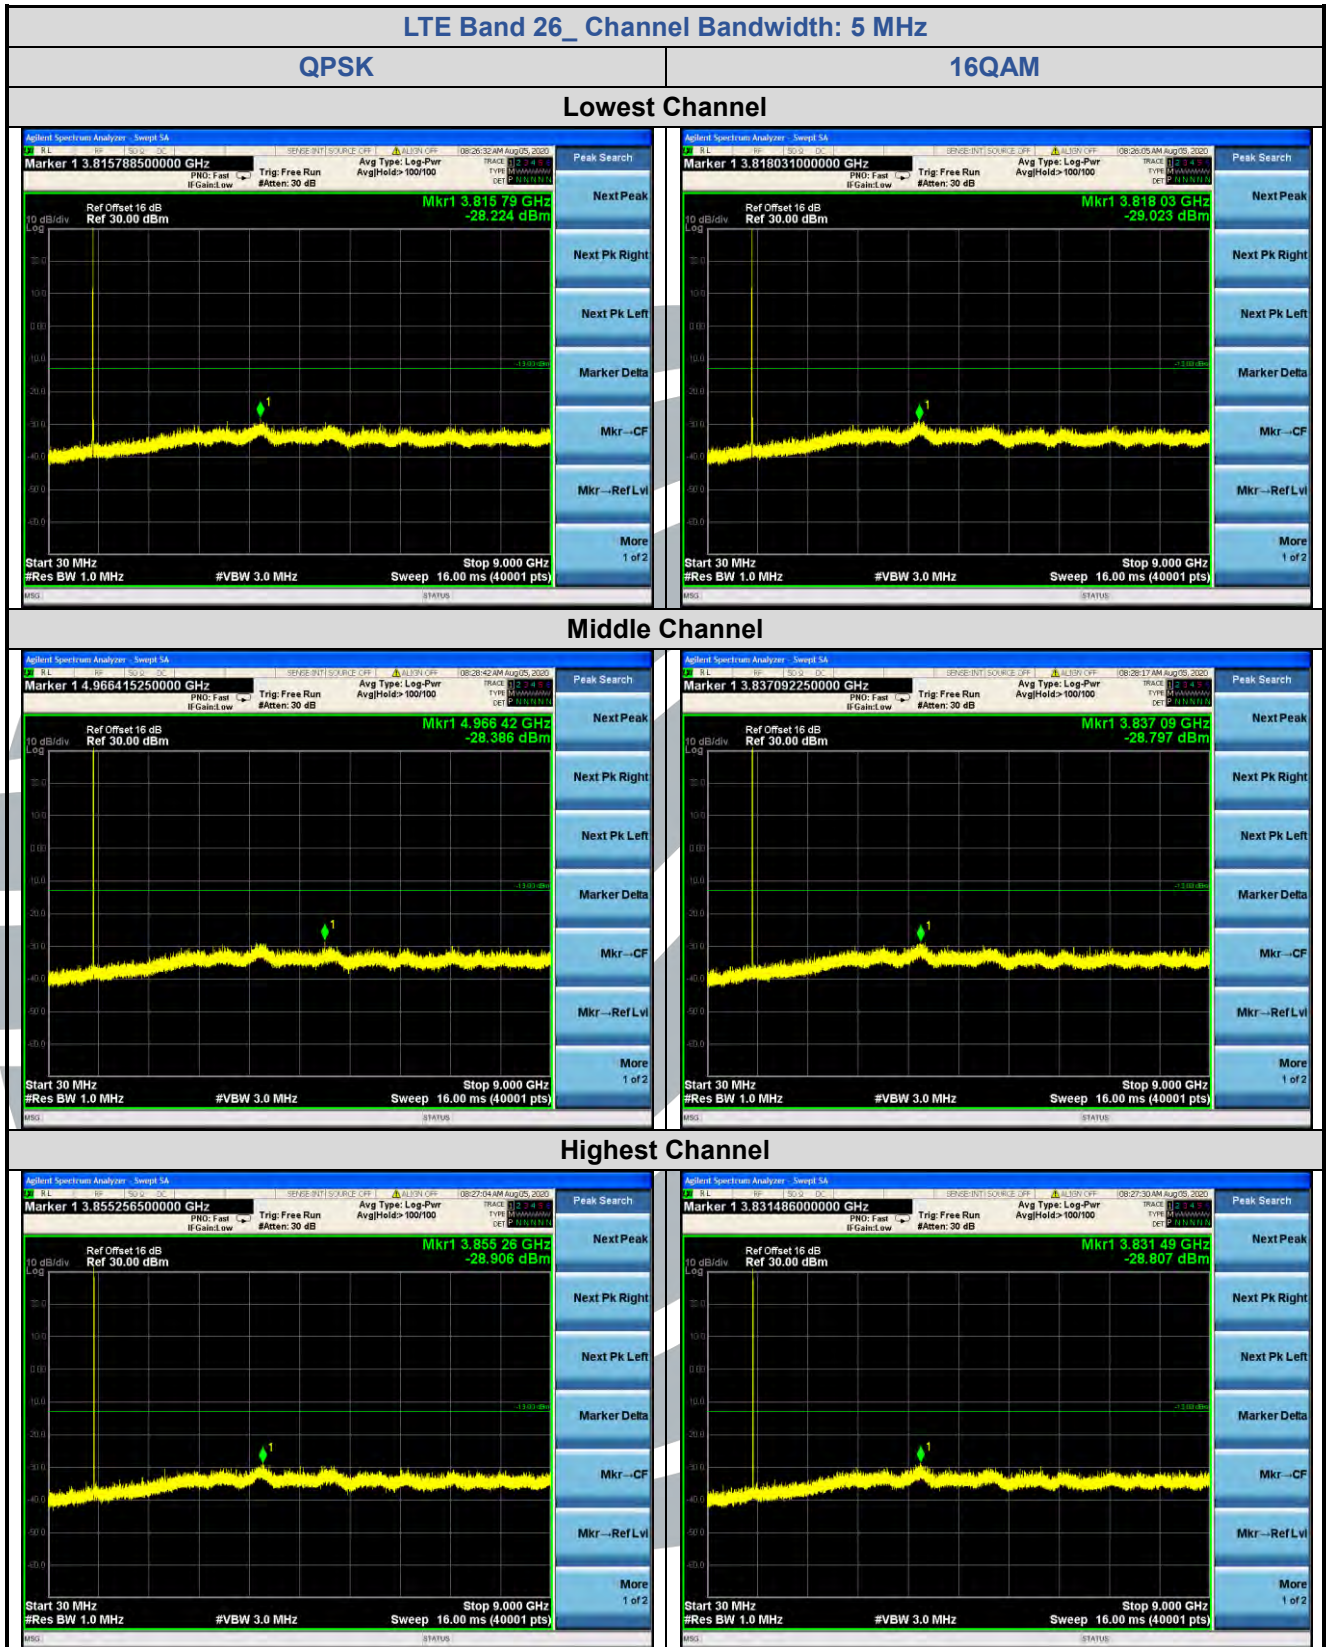

Shenzhen UnionTrust Quality and Technology Co., Ltd.

Address: Unit D/E of 9/F and 16/F, Block A, Building 6, Baoneng science and technology park, Longhua district, Shenzhen, China

Tel: +86-755-28230888

Fax: +86-755-28230886

E-mail: info@uttlab.com

<http://www.uttlab.com>

UTTR-RF-FCC4G-V1.1