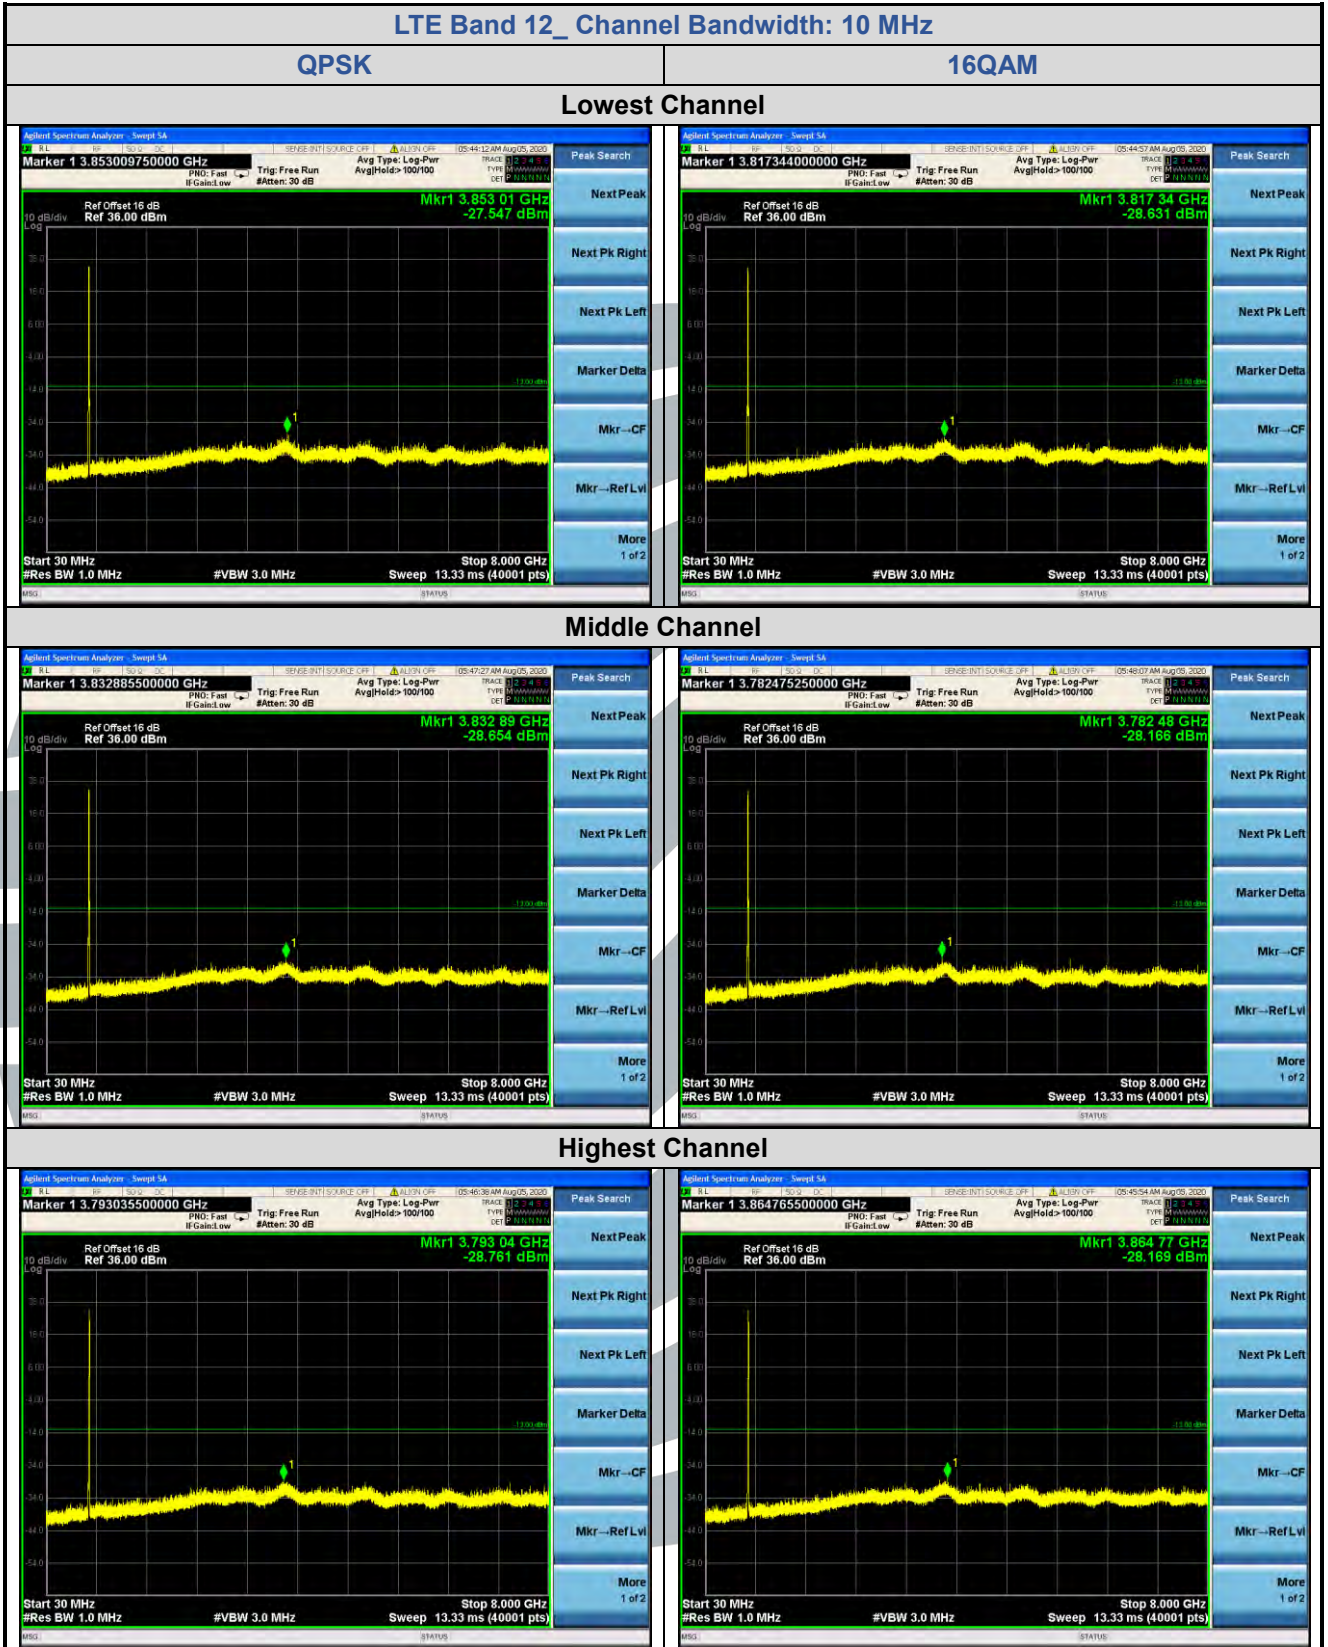

Shenzhen UnionTrust Quality and Technology Co., Ltd.

Address: Unit D/E of 9/F and 16/F, Block A, Building 6, Baoneng science and technology park, Longhua district, Shenzhen, China

Tel: +86-755-28230888

Fax: +86-755-28230886

E-mail: info@uttlab.com

<http://www.uttlab.com>

UTTR-RF-FCC4G-V1.1