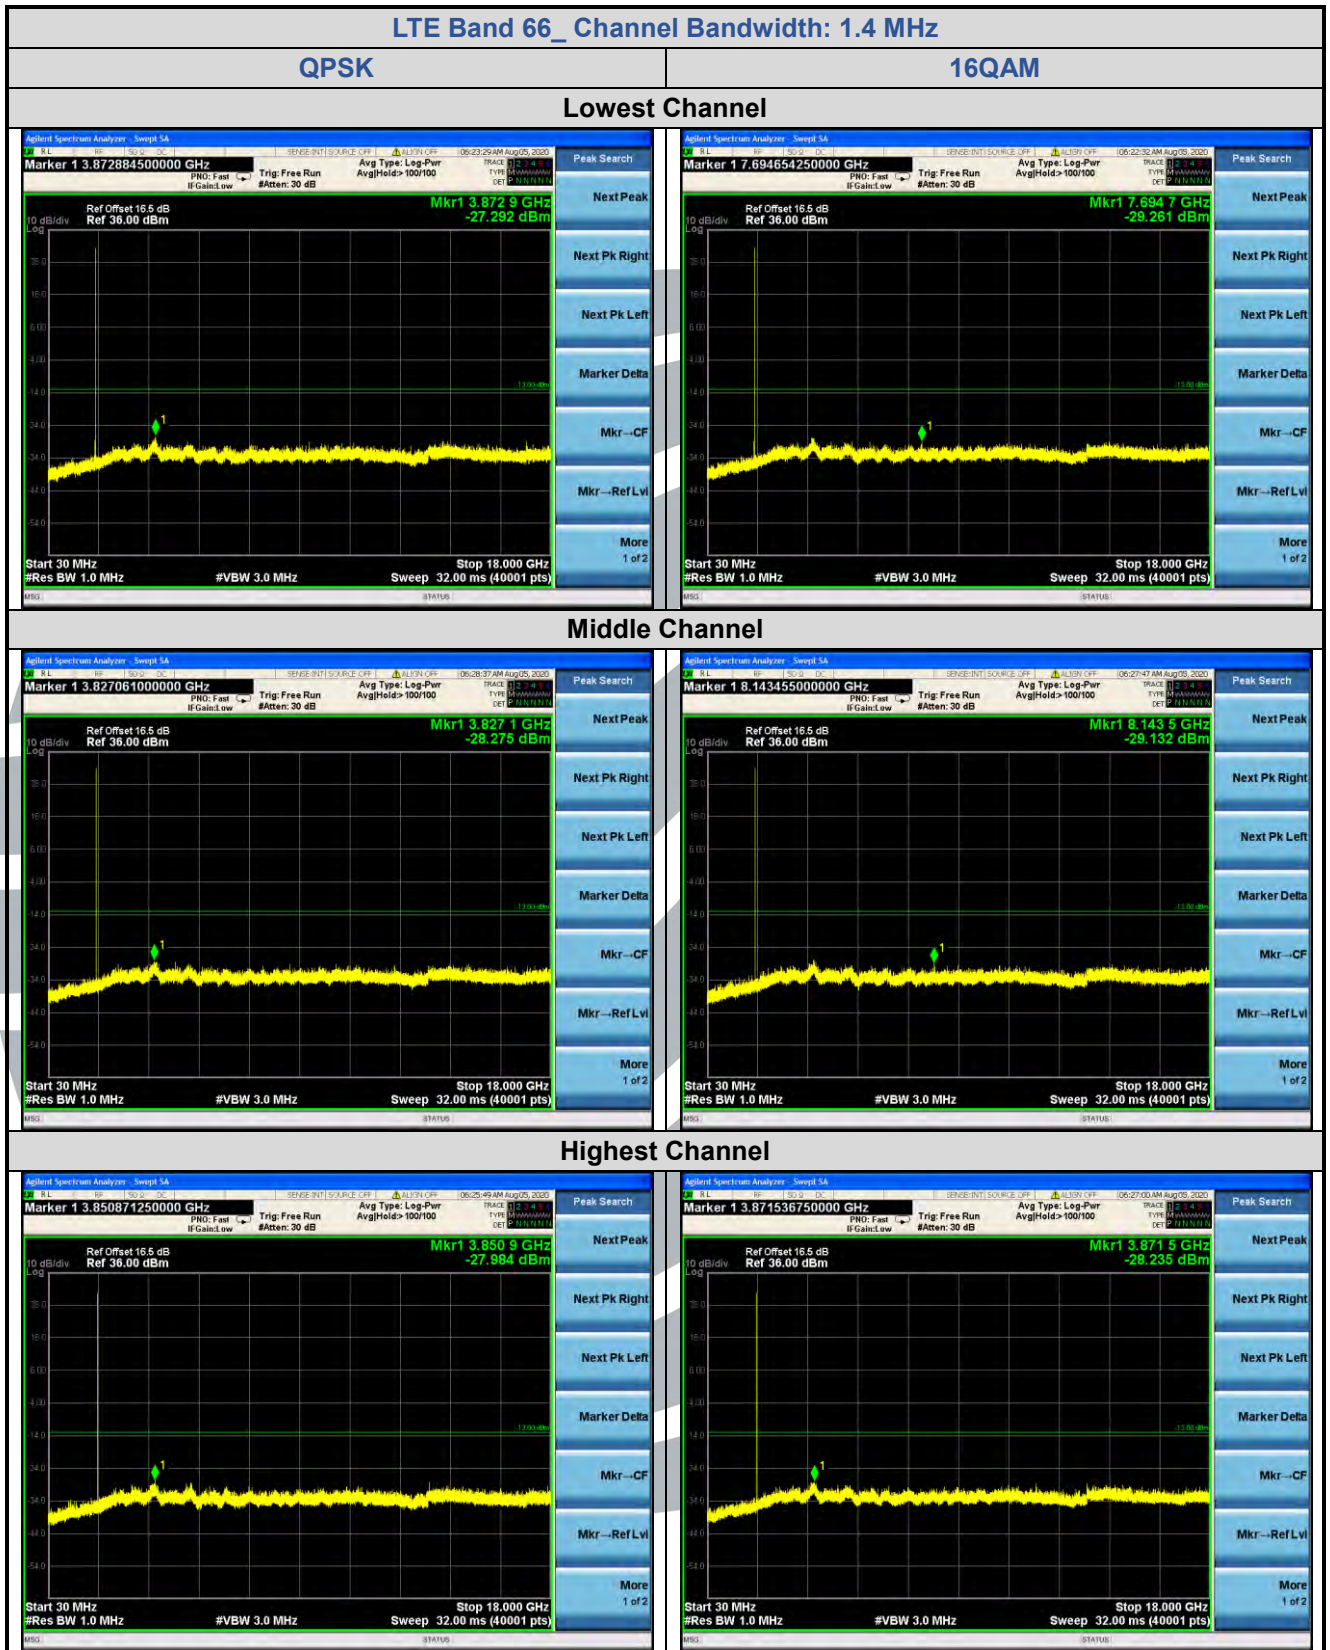

Tel: +86-755-28230888

Fax: +86-755-28230886

E-mail: info@uttlab.com

<http://www.uttlab.com>

UTTR-RF-FCC4G-V1.1

5.7.11 LTE Band 66

Shenzhen UnionTrust Quality and Technology Co., Ltd.

Address: Unit D/E of 9/F and 16/F, Block A, Building 6, Baoneng science and technology park, Longhua district, Shenzhen, China