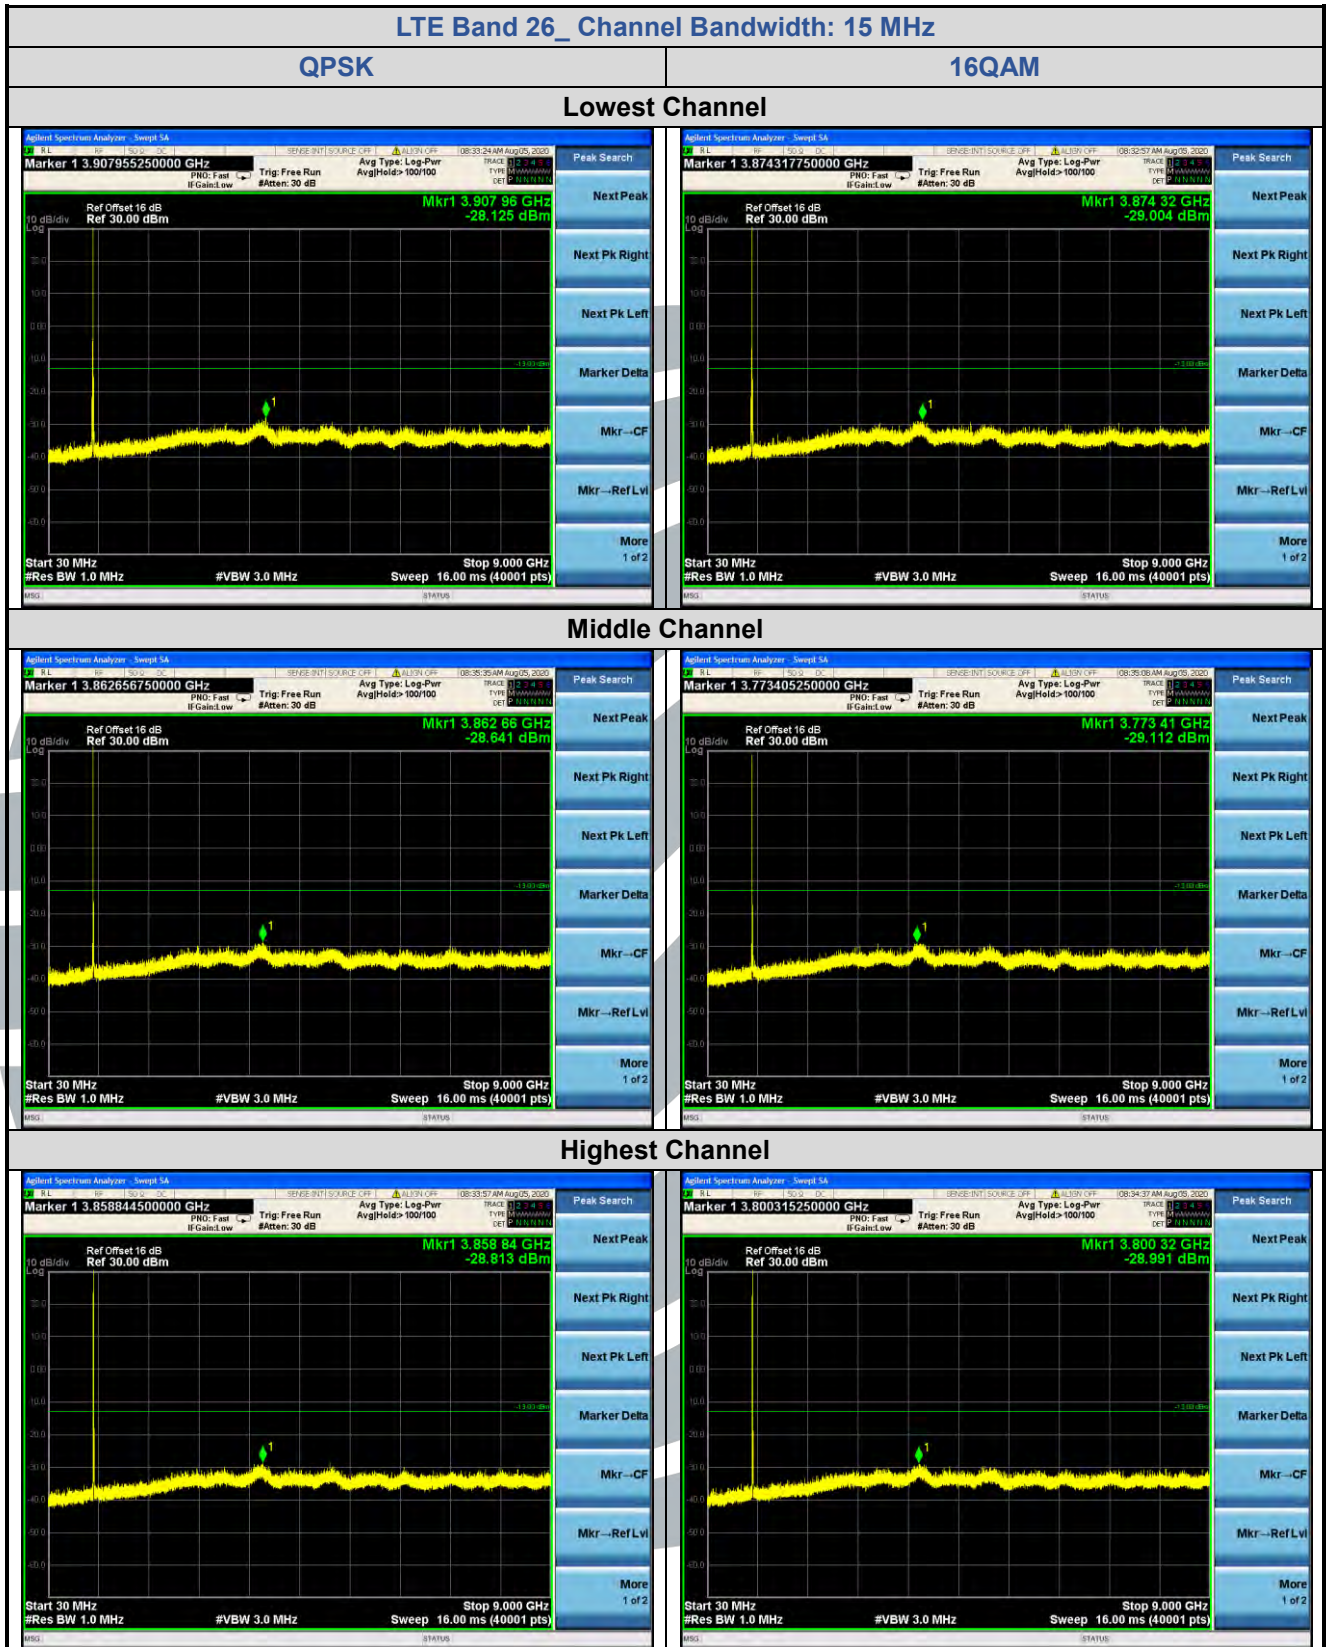

Tel: +86-755-28230888

Fax: +86-755-28230886

E-mail: info@uttlab.com

<http://www.uttlab.com>

UTTR-RF-FCC4G-V1.1

5.7.8 LTE Band 26 (Part 90S)

Shenzhen UnionTrust Quality and Technology Co., Ltd.

Address: Unit D/E of 9/F and 16/F, Block A, Building 6, Baoneng science and technology park, Longhua district, Shenzhen, China