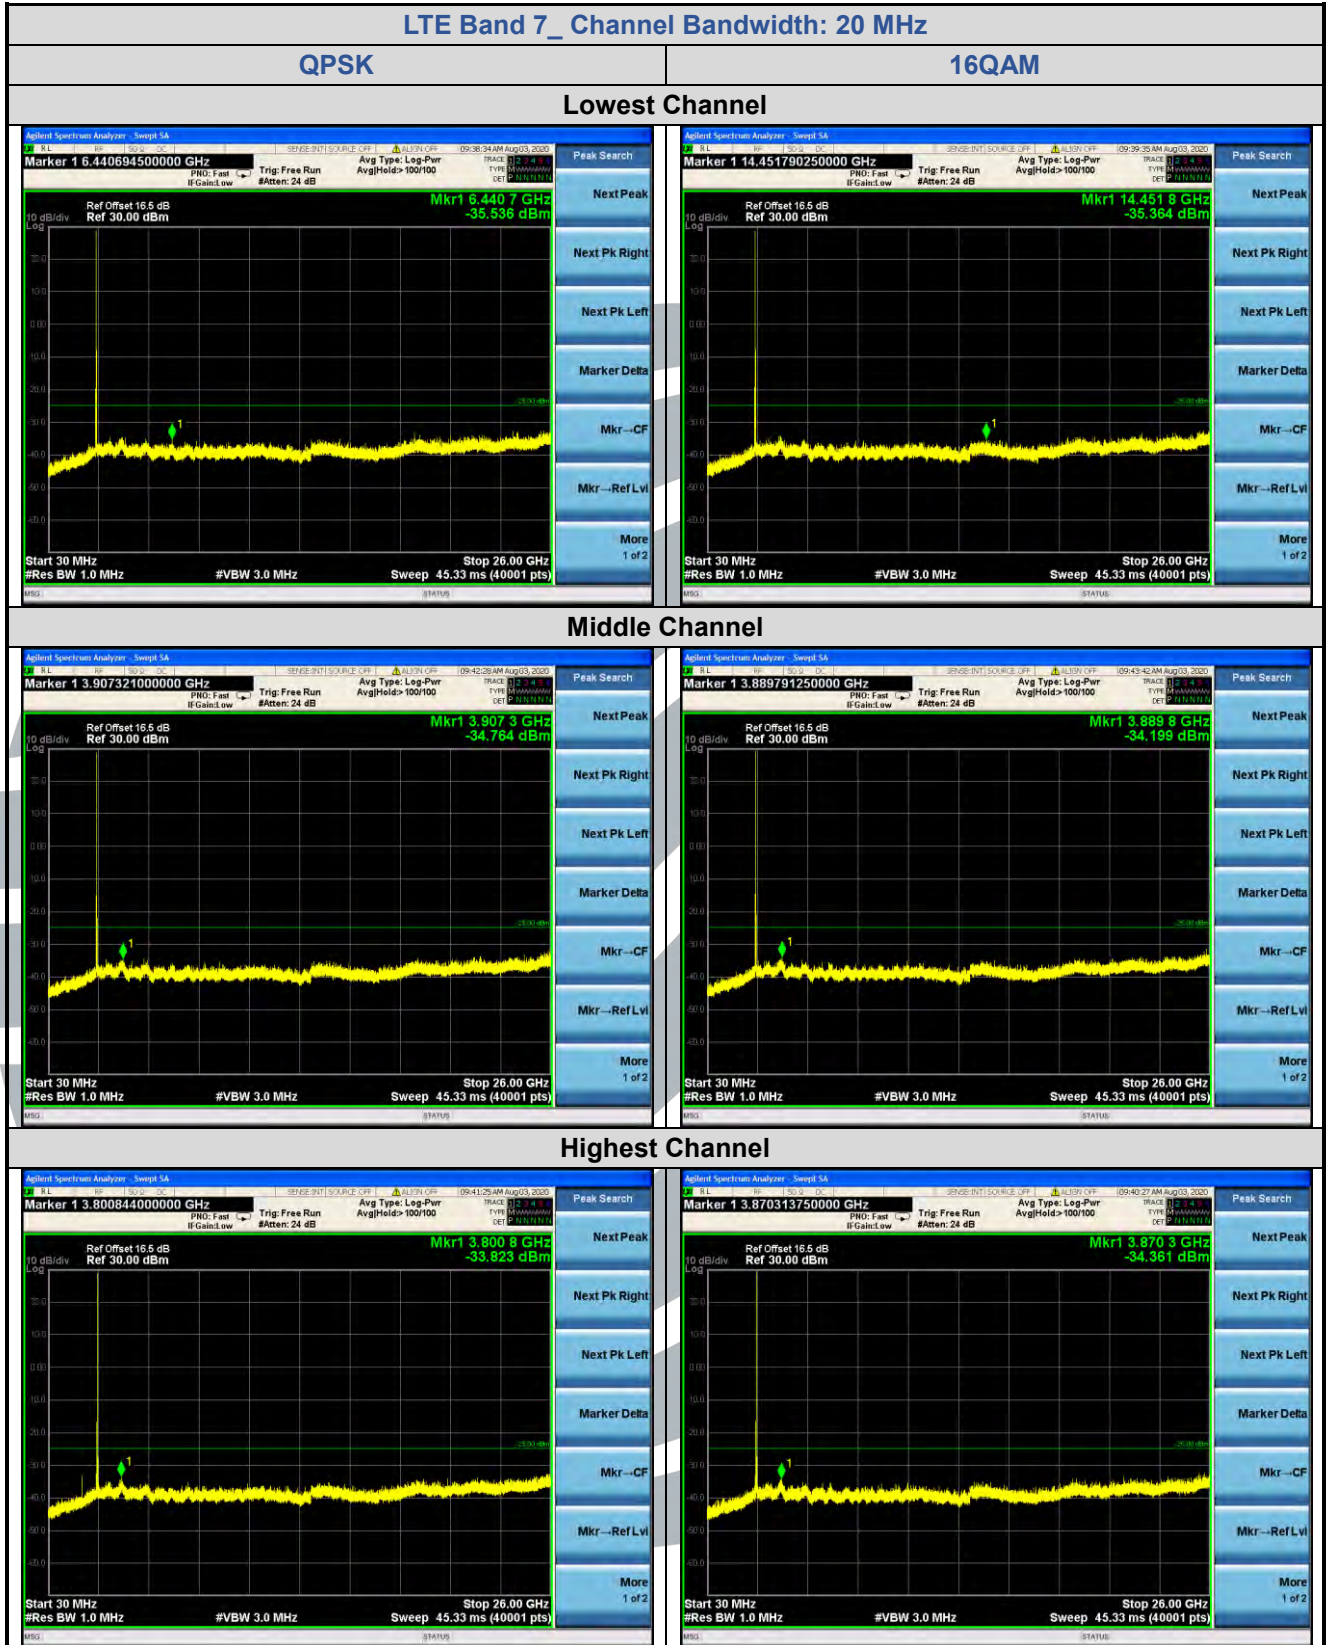

Shenzhen UnionTrust Quality and Technology Co., Ltd.

Address: Unit D/E of 9/F and 16/F, Block A, Building 6, Baoneng science and technology park, Longhua district, Shenzhen, China

Tel: +86-755-28230888

Fax: +86-755-28230886

E-mail: info@uttlab.com

<http://www.uttlab.com>

UTTR-RF-FCC4G-V1.1