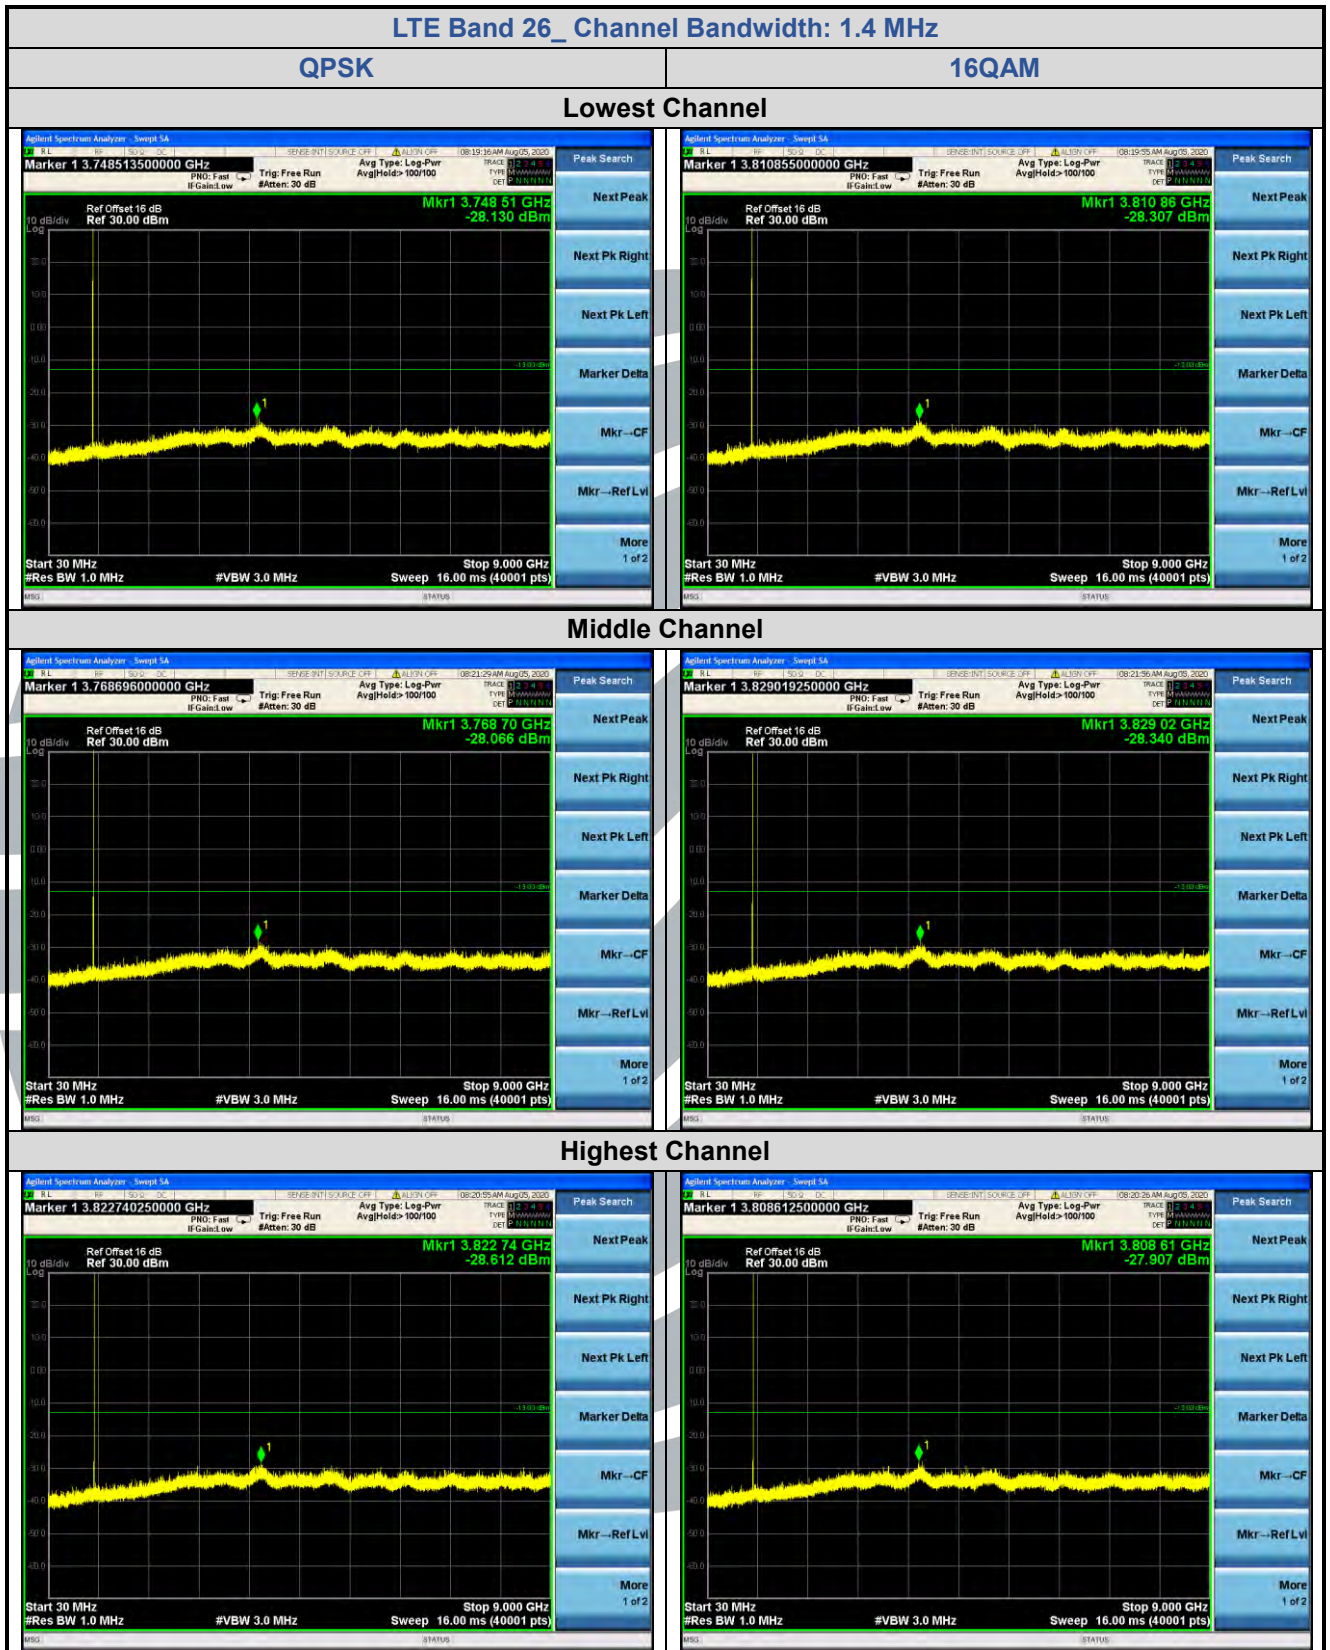

Tel: +86-755-28230888

Fax: +86-755-28230886

E-mail: info@uttlab.com

<http://www.uttlab.com>

UTTR-RF-FCC4G-V1.1

5.7.7 LTE Band 26

Shenzhen UnionTrust Quality and Technology Co., Ltd.

Address: Unit D/E of 9/F and 16/F, Block A, Building 6, Baoneng science and technology park, Longhua district, Shenzhen, China