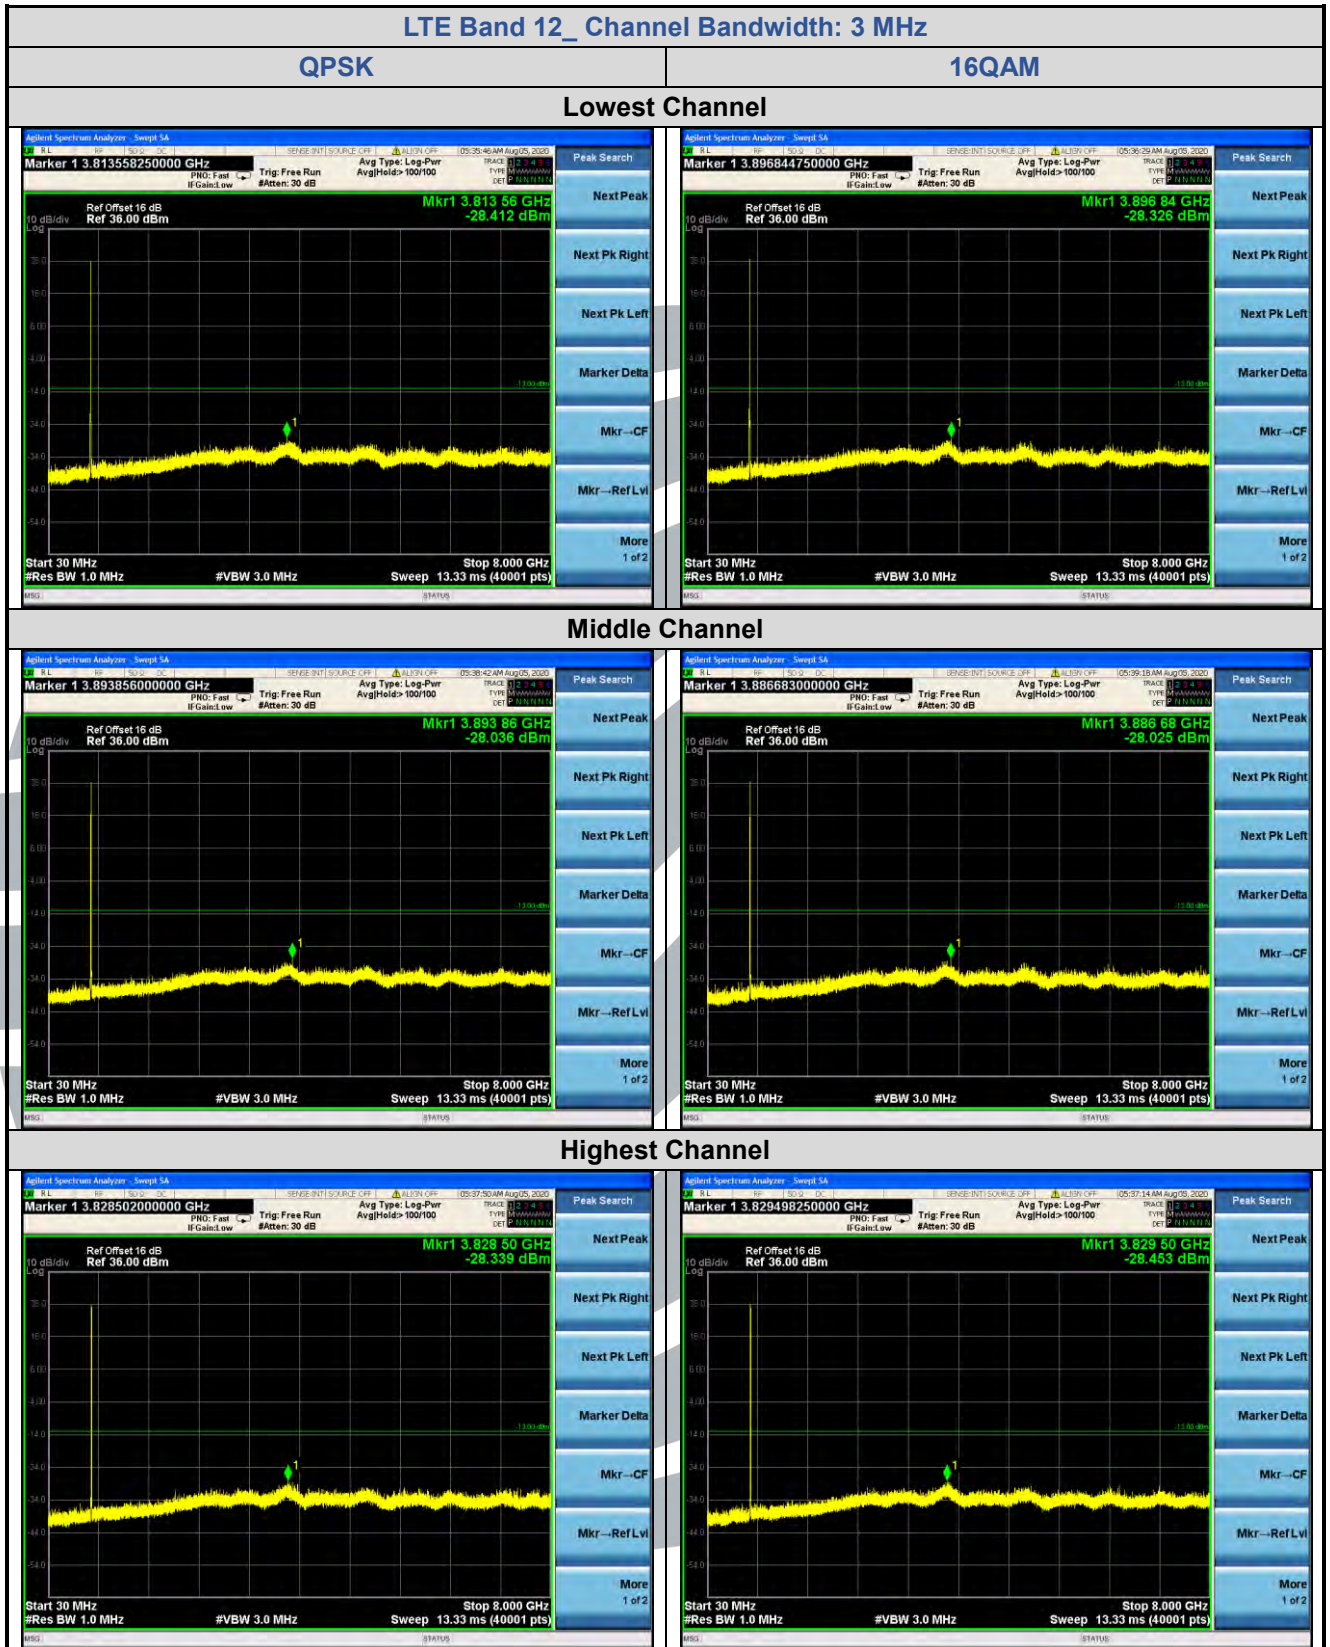

Shenzhen UnionTrust Quality and Technology Co., Ltd.

Address: Unit D/E of 9/F and 16/F, Block A, Building 6, Baoneng science and technology park, Longhua district, Shenzhen, China

Tel: +86-755-28230888

Fax: +86-755-28230886

E-mail: info@uttlab.com

<http://www.uttlab.com>

UTTR-RF-FCC4G-V1.1