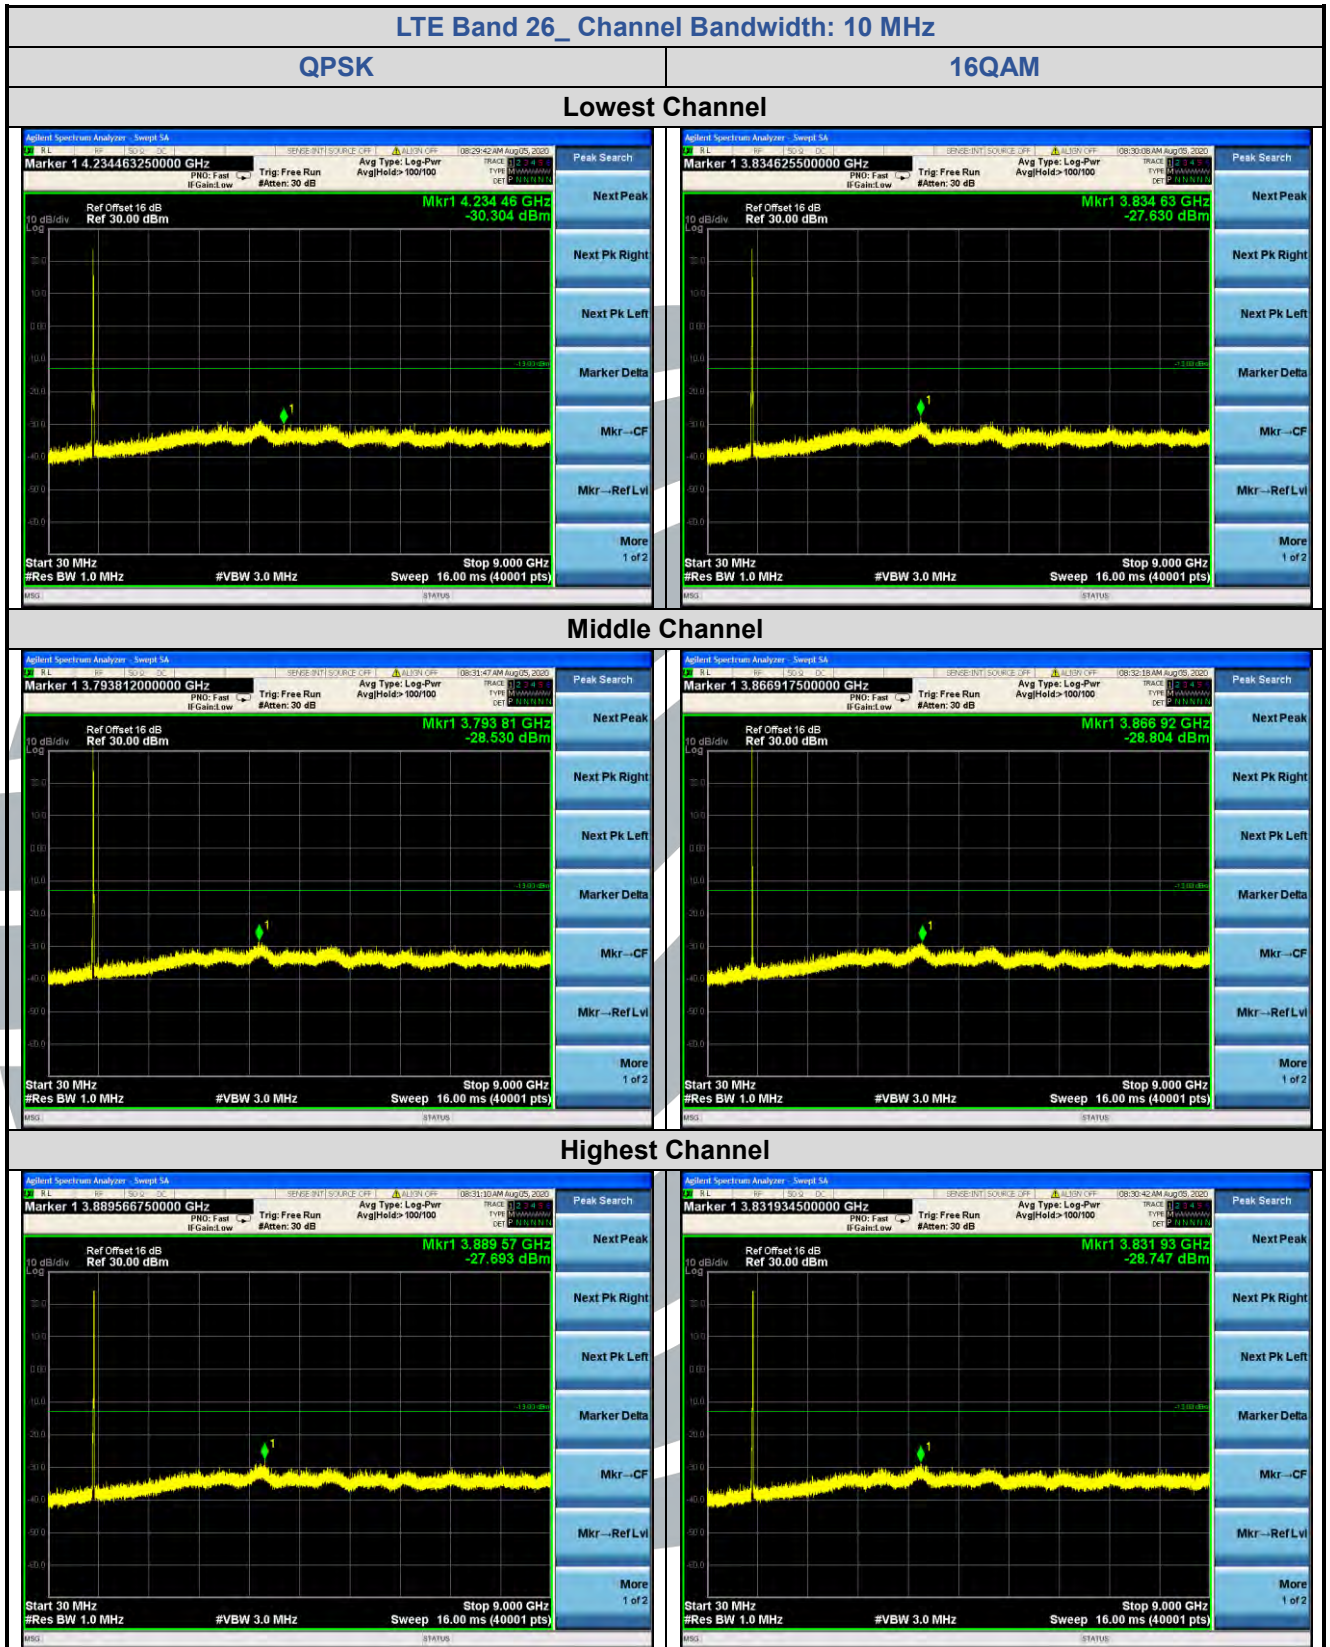

Shenzhen UnionTrust Quality and Technology Co., Ltd.

Address: Unit D/E of 9/F and 16/F, Block A, Building 6, Baoneng science and technology park, Longhua district, Shenzhen, China

Tel: +86-755-28230888

Fax: +86-755-28230886

E-mail: info@uttlab.com

<http://www.uttlab.com>

UTTR-RF-FCC4G-V1.1