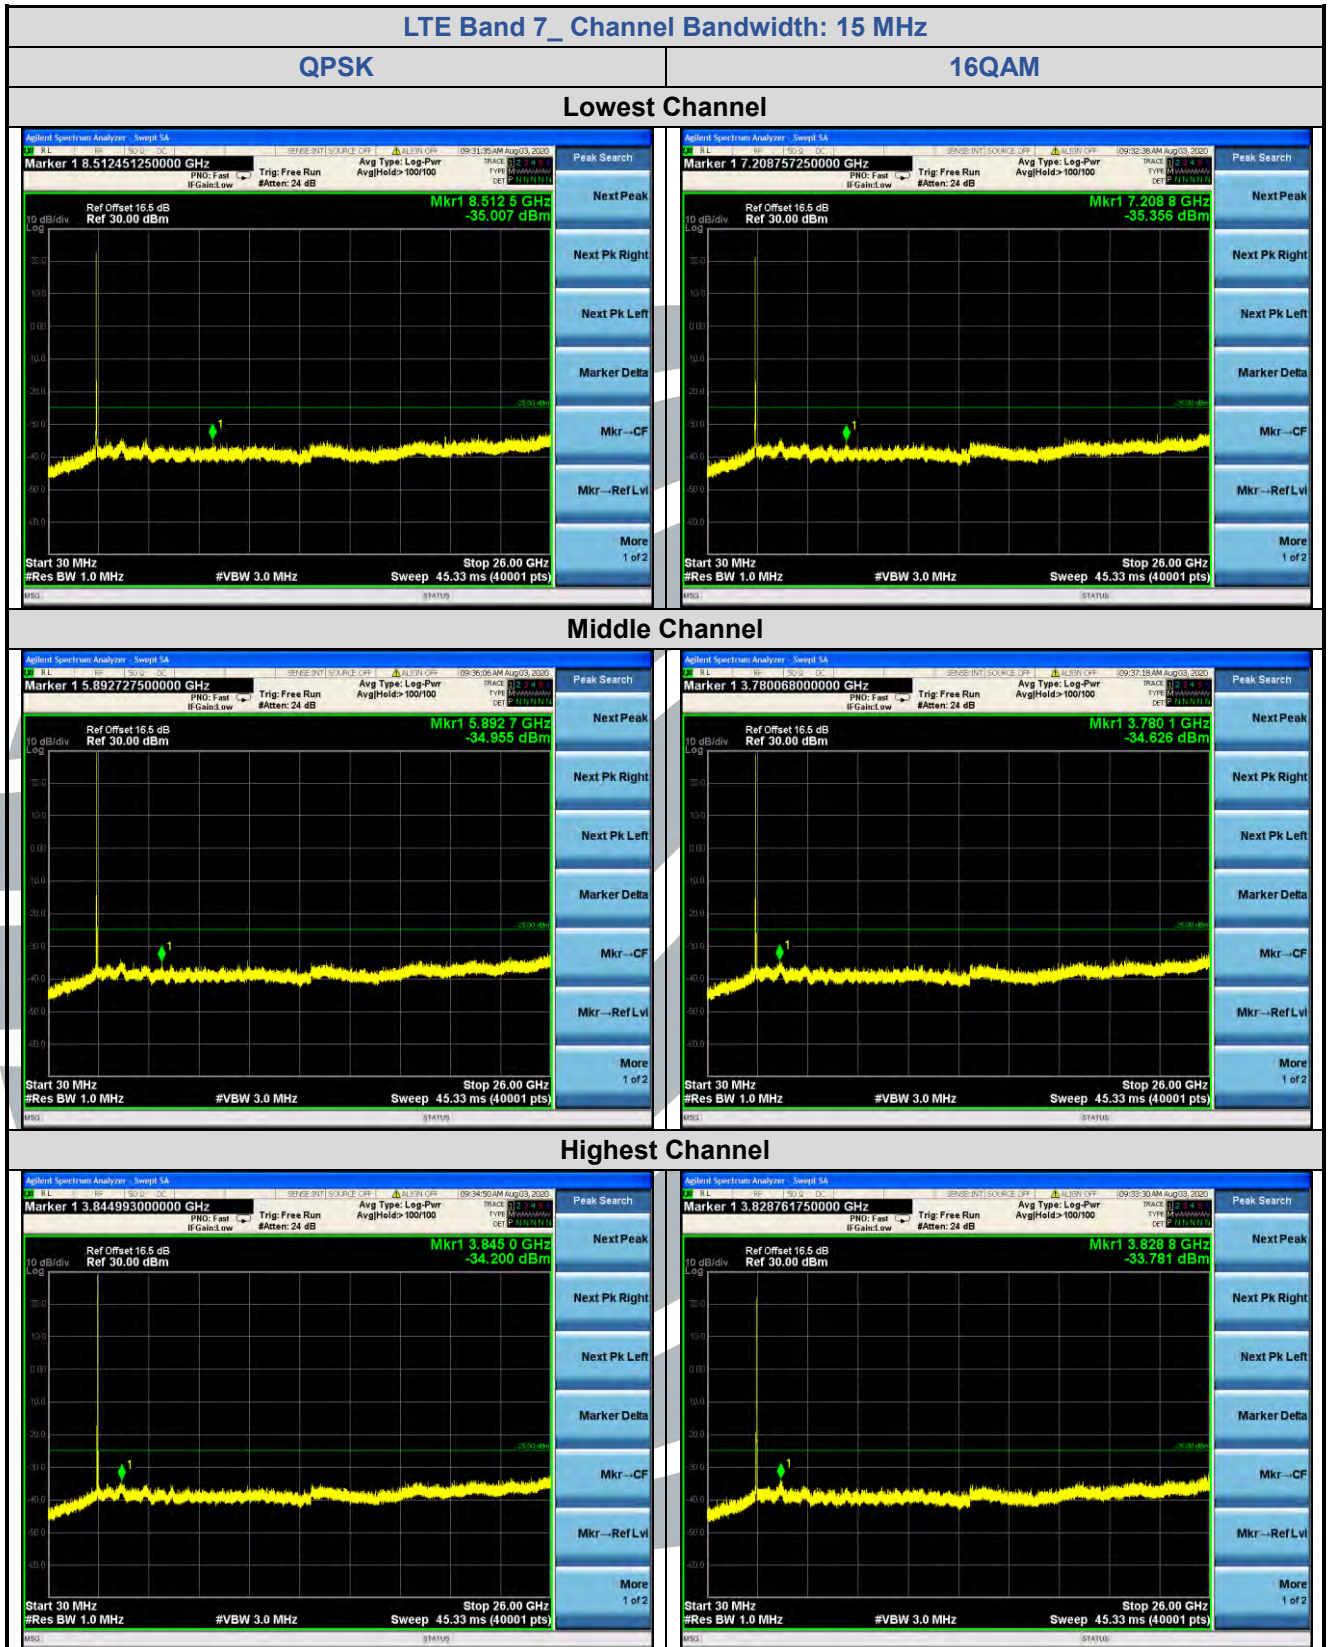

Shenzhen UnionTrust Quality and Technology Co., Ltd.

Address: Unit D/E of 9/F and 16/F, Block A, Building 6, Baoneng science and technology park, Longhua district, Shenzhen, China

Tel: +86-755-28230888

Fax: +86-755-28230886

E-mail: info@uttlab.com

<http://www.uttlab.com>

UTTR-RF-FCC4G-V1.1