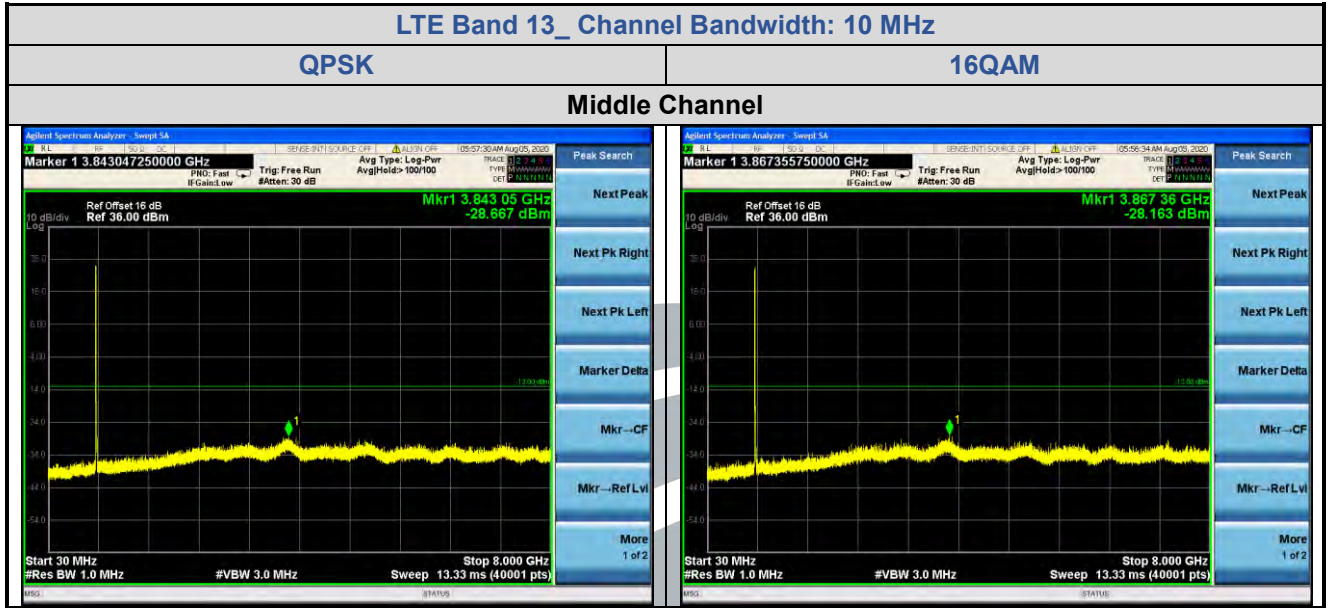

Tel: +86-755-28230888

Fax: +86-755-28230886

E-mail: info@uttlab.com

<http://www.uttlab.com>

UTTR-RF-FCC4G-V1.1

5.7.6 LTE Band 13

Shenzhen UnionTrust Quality and Technology Co., Ltd.

Address: Unit D/E of 9/F and 16/F, Block A, Building 6, Baoneng science and technology park, Longhua district, Shenzhen, China