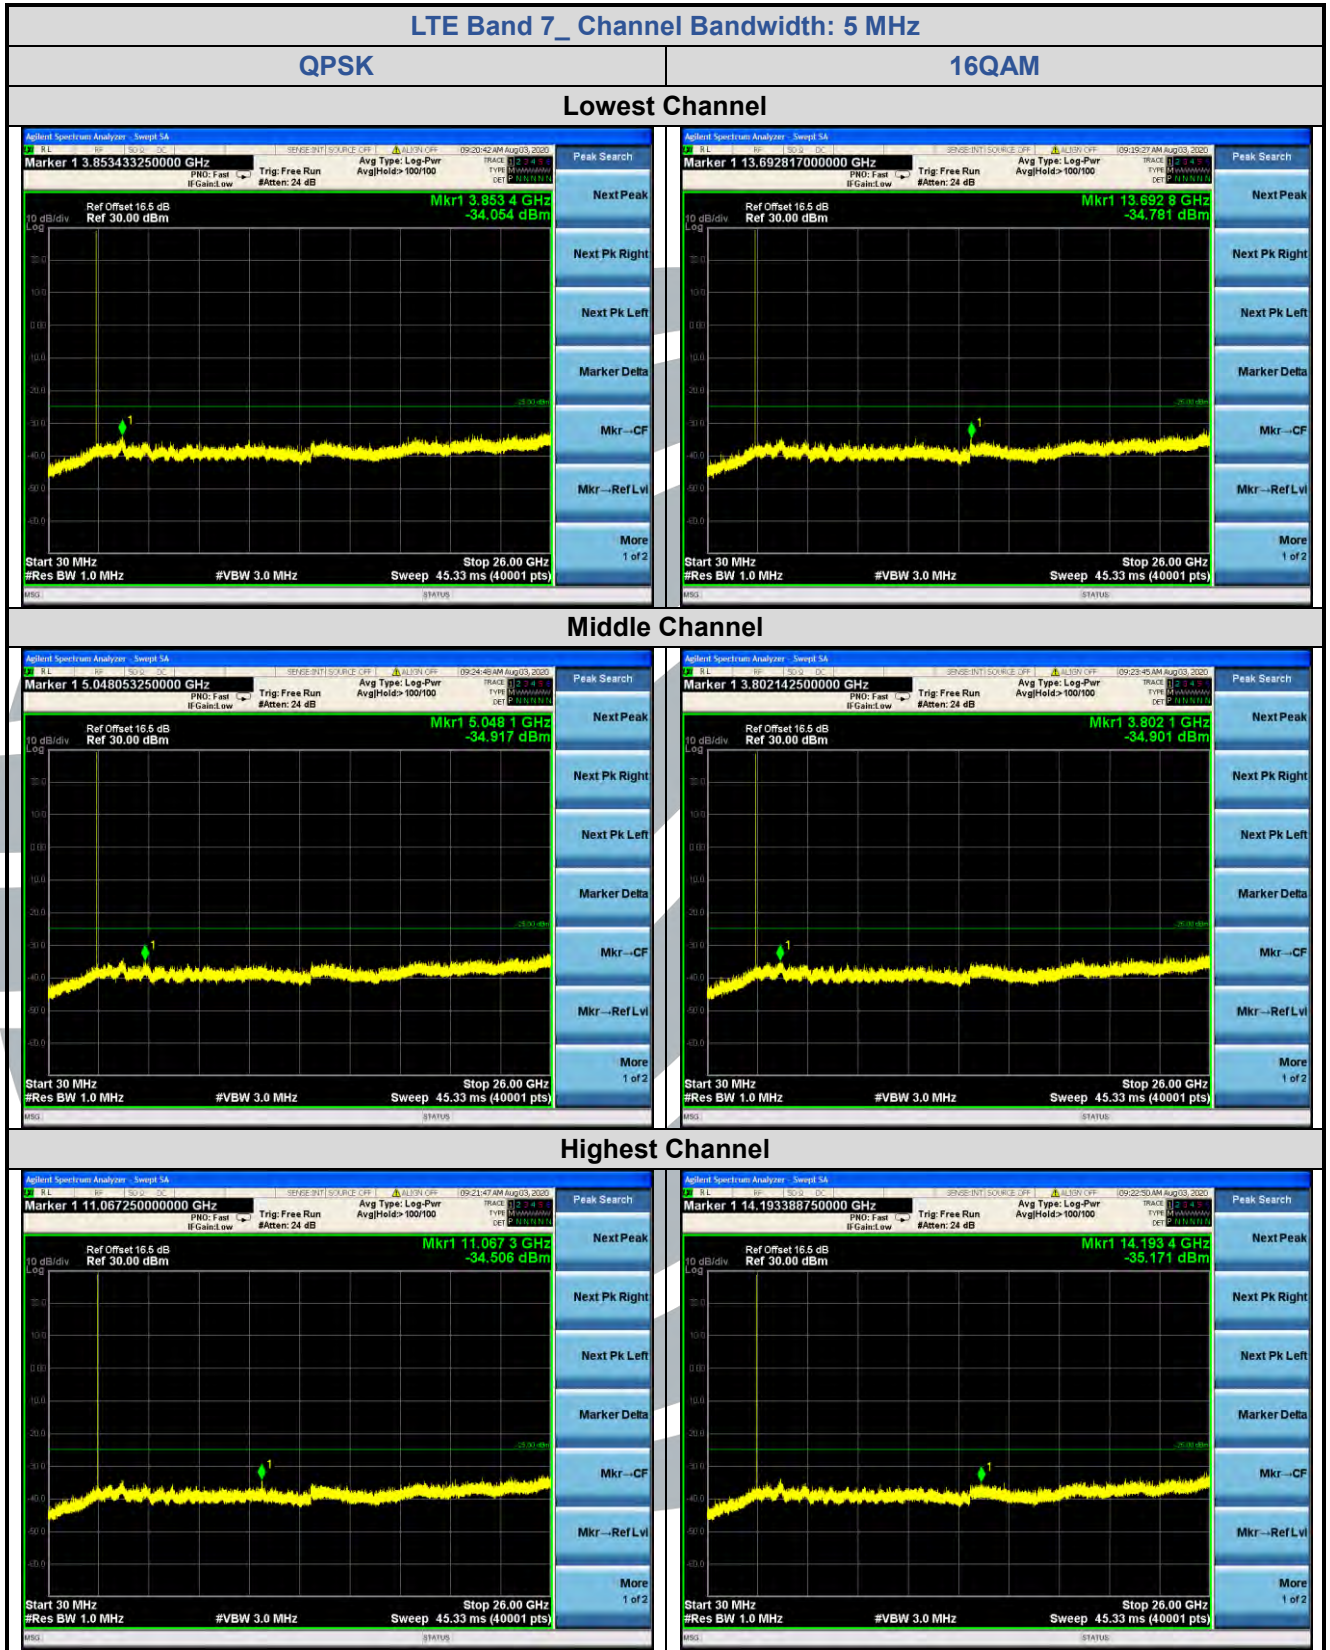

5.7.4 LTE Band 7

Shenzhen UnionTrust Quality and Technology Co., Ltd.

Address: Unit D/E of 9/F and 16/F, Block A, Building 6, Baoneng science and technology park, Longhua district, Shenzhen, China

Tel: +86-755-28230888