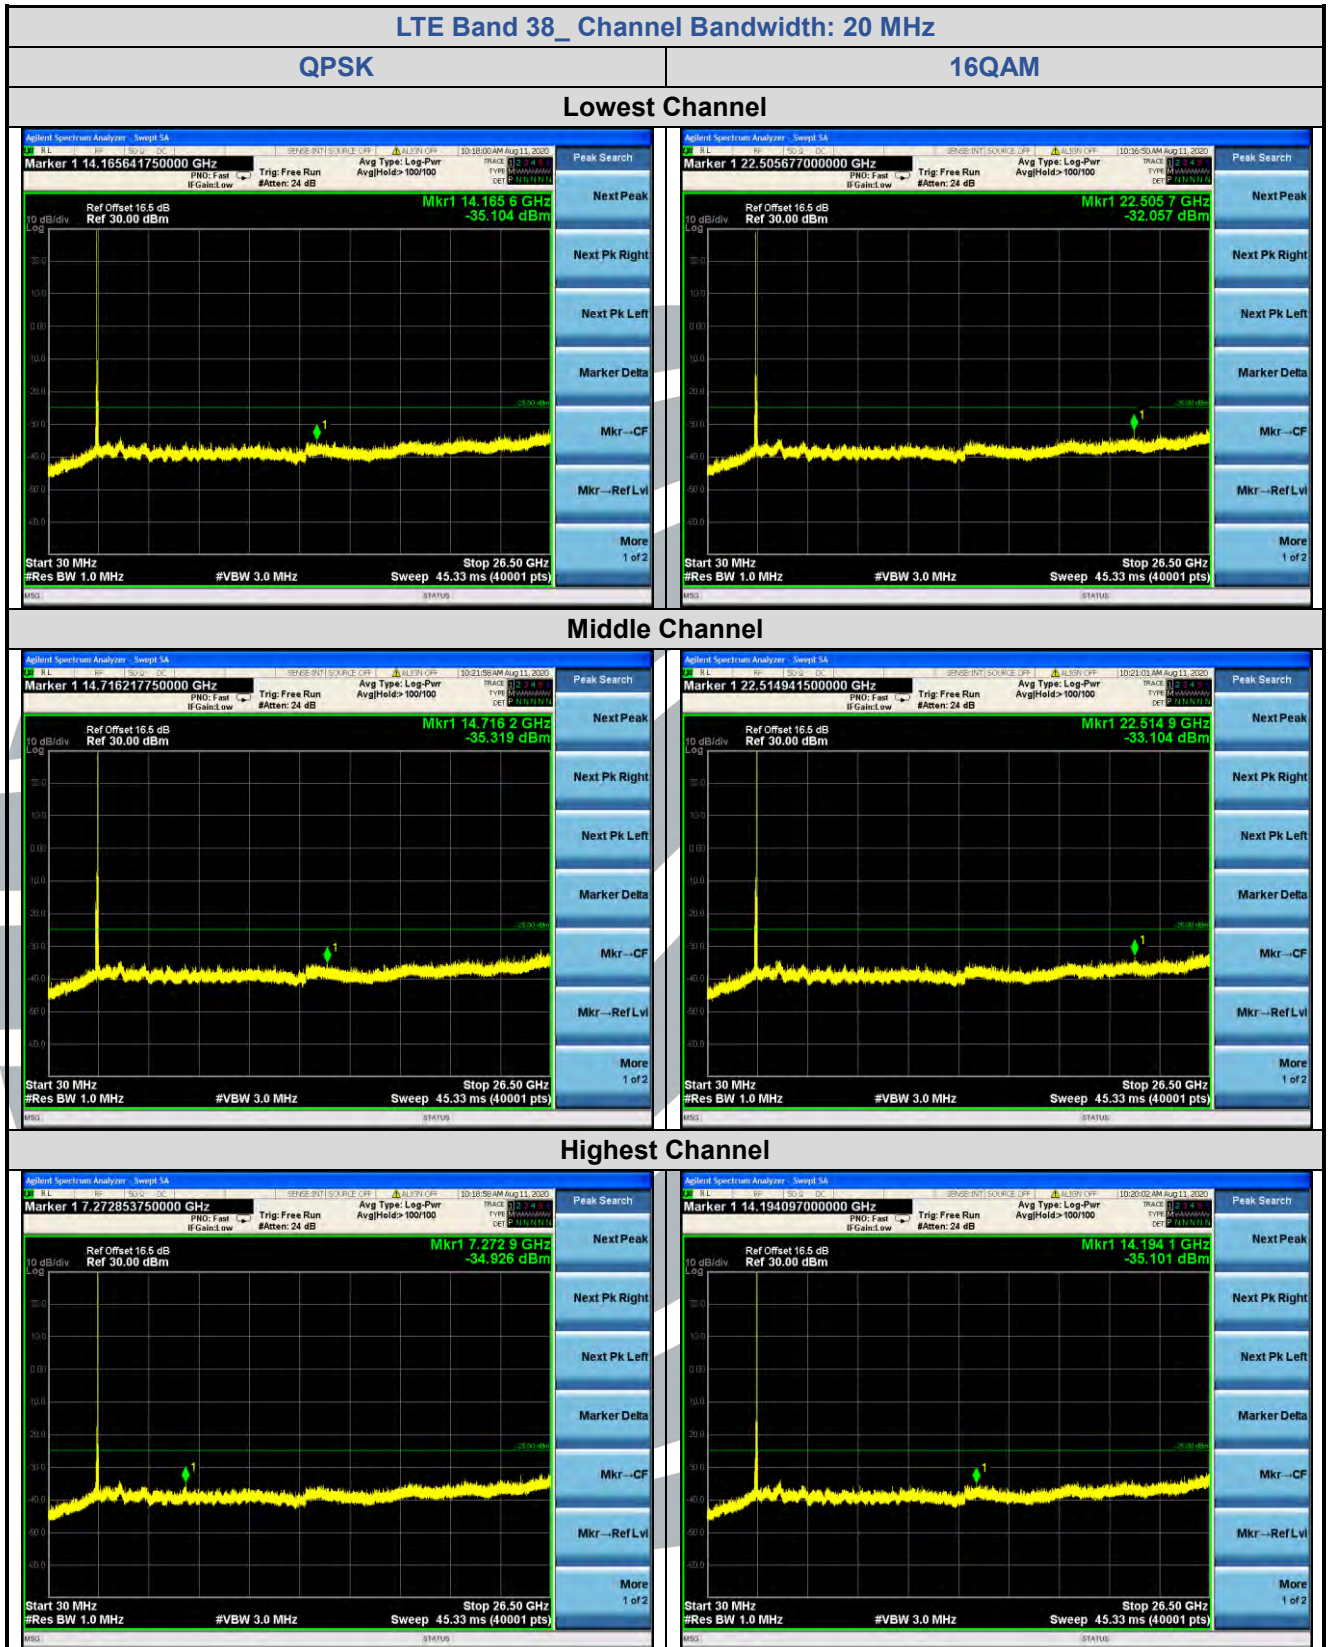

Shenzhen UnionTrust Quality and Technology Co., Ltd.

Address: Unit D/E of 9/F and 16/F, Block A, Building 6, Baoneng science and technology park, Longhua district, Shenzhen, China

Tel: +86-755-28230888

Fax: +86-755-28230886

E-mail: info@uttlab.com

<http://www.uttlab.com>

UTTR-RF-FCC4G-V1.1