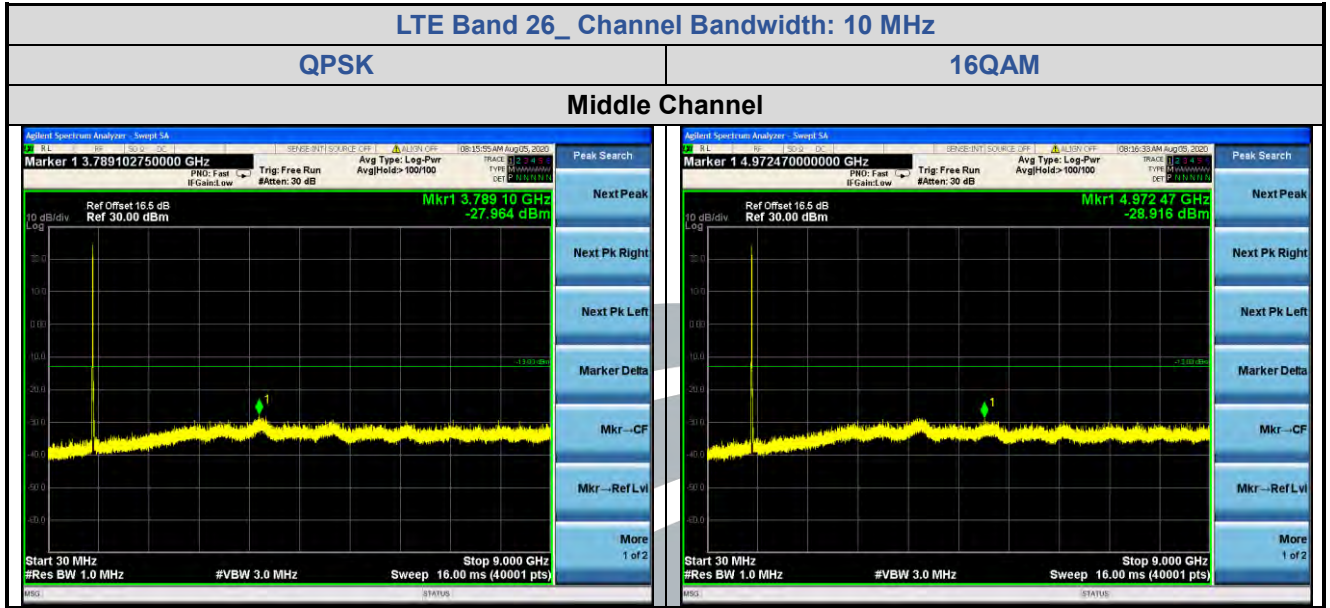

Shenzhen UnionTrust Quality and Technology Co., Ltd.

Address: Unit D/E of 9/F and 16/F, Block A, Building 6, Baoneng science and technology park, Longhua district, Shenzhen, China

Tel: +86-755-28230888

Fax: +86-755-28230886

E-mail: info@uttlab.com

<http://www.uttlab.com>

UTTR-RF-FCC4G-V1.1