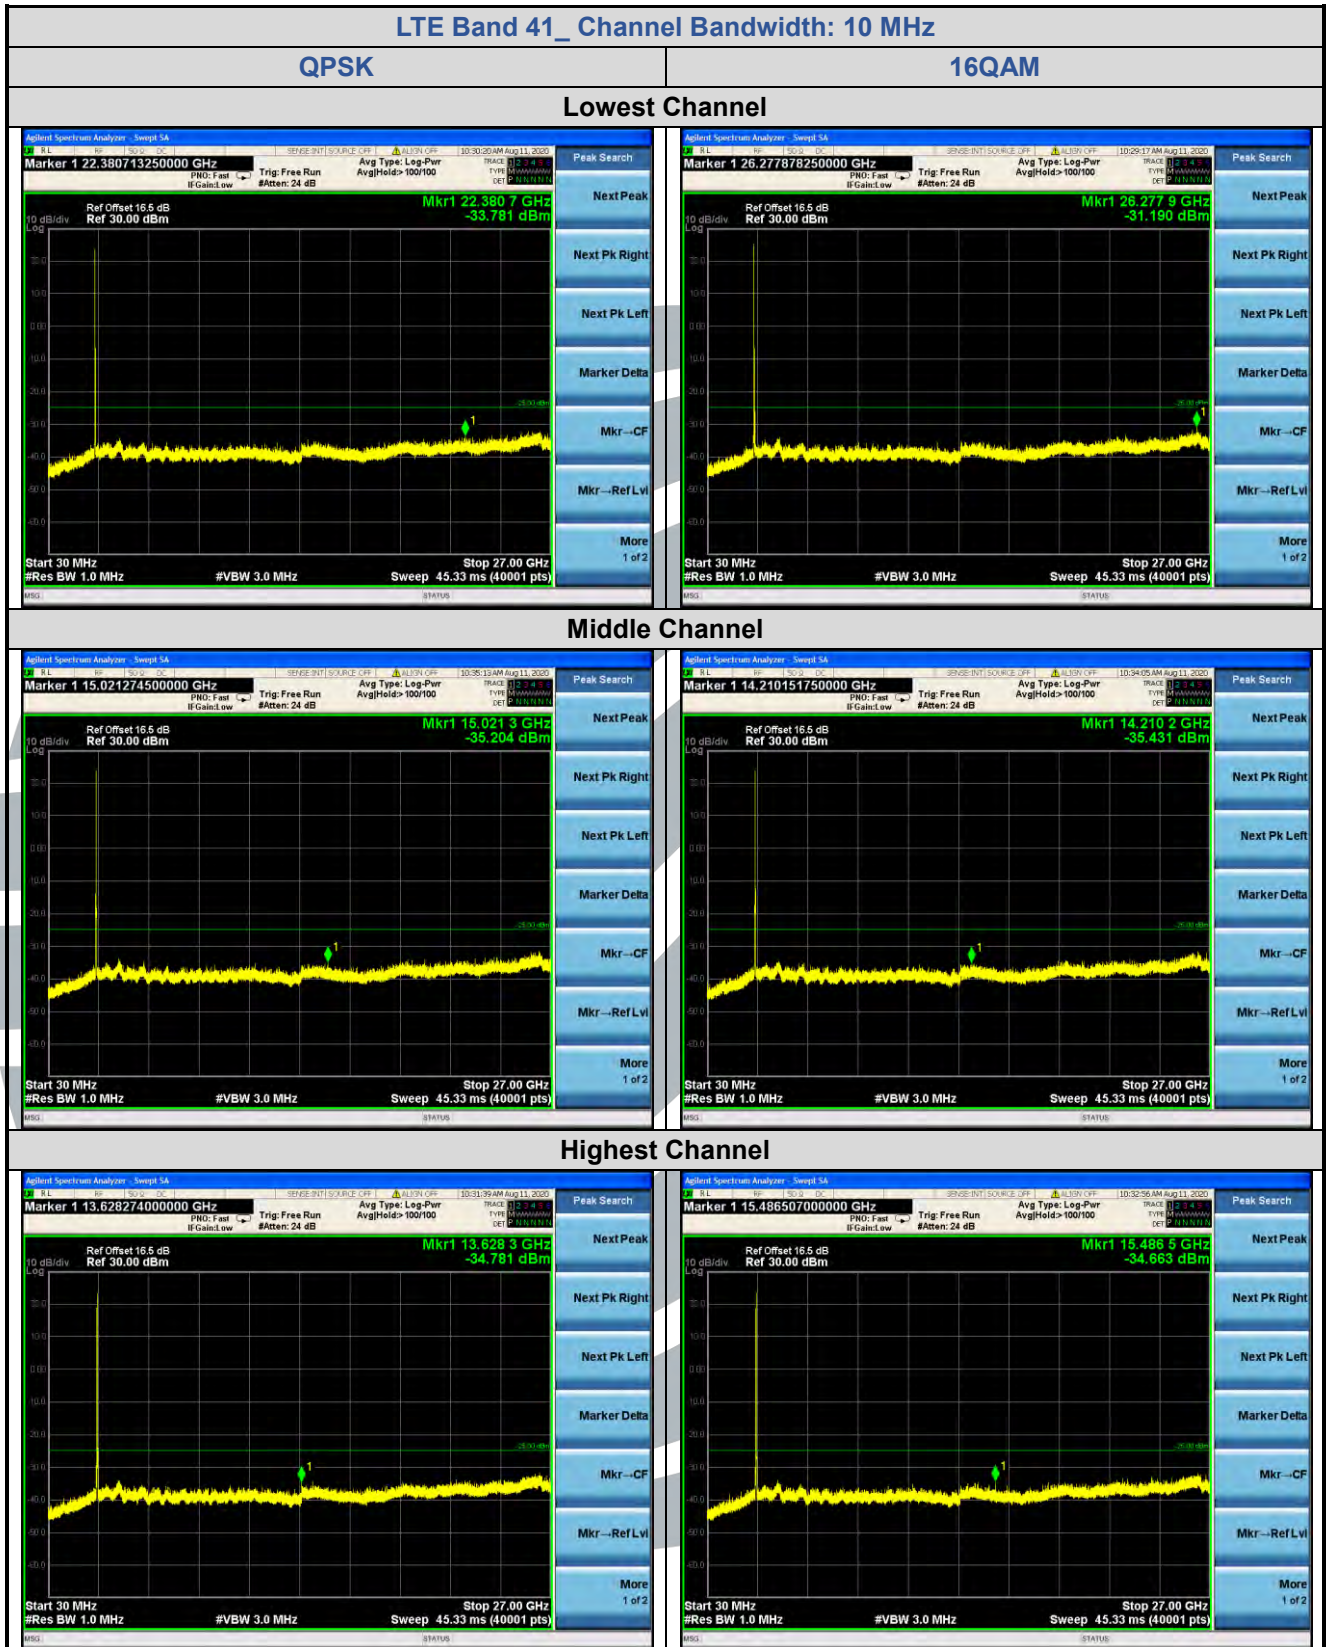

Shenzhen UnionTrust Quality and Technology Co., Ltd.

Address: Unit D/E of 9/F and 16/F, Block A, Building 6, Baoneng science and technology park, Longhua district, Shenzhen, China

Tel: +86-755-28230888

Fax: +86-755-28230886

E-mail: info@uttlab.com

<http://www.uttlab.com>

UTTR-RF-FCC4G-V1.1