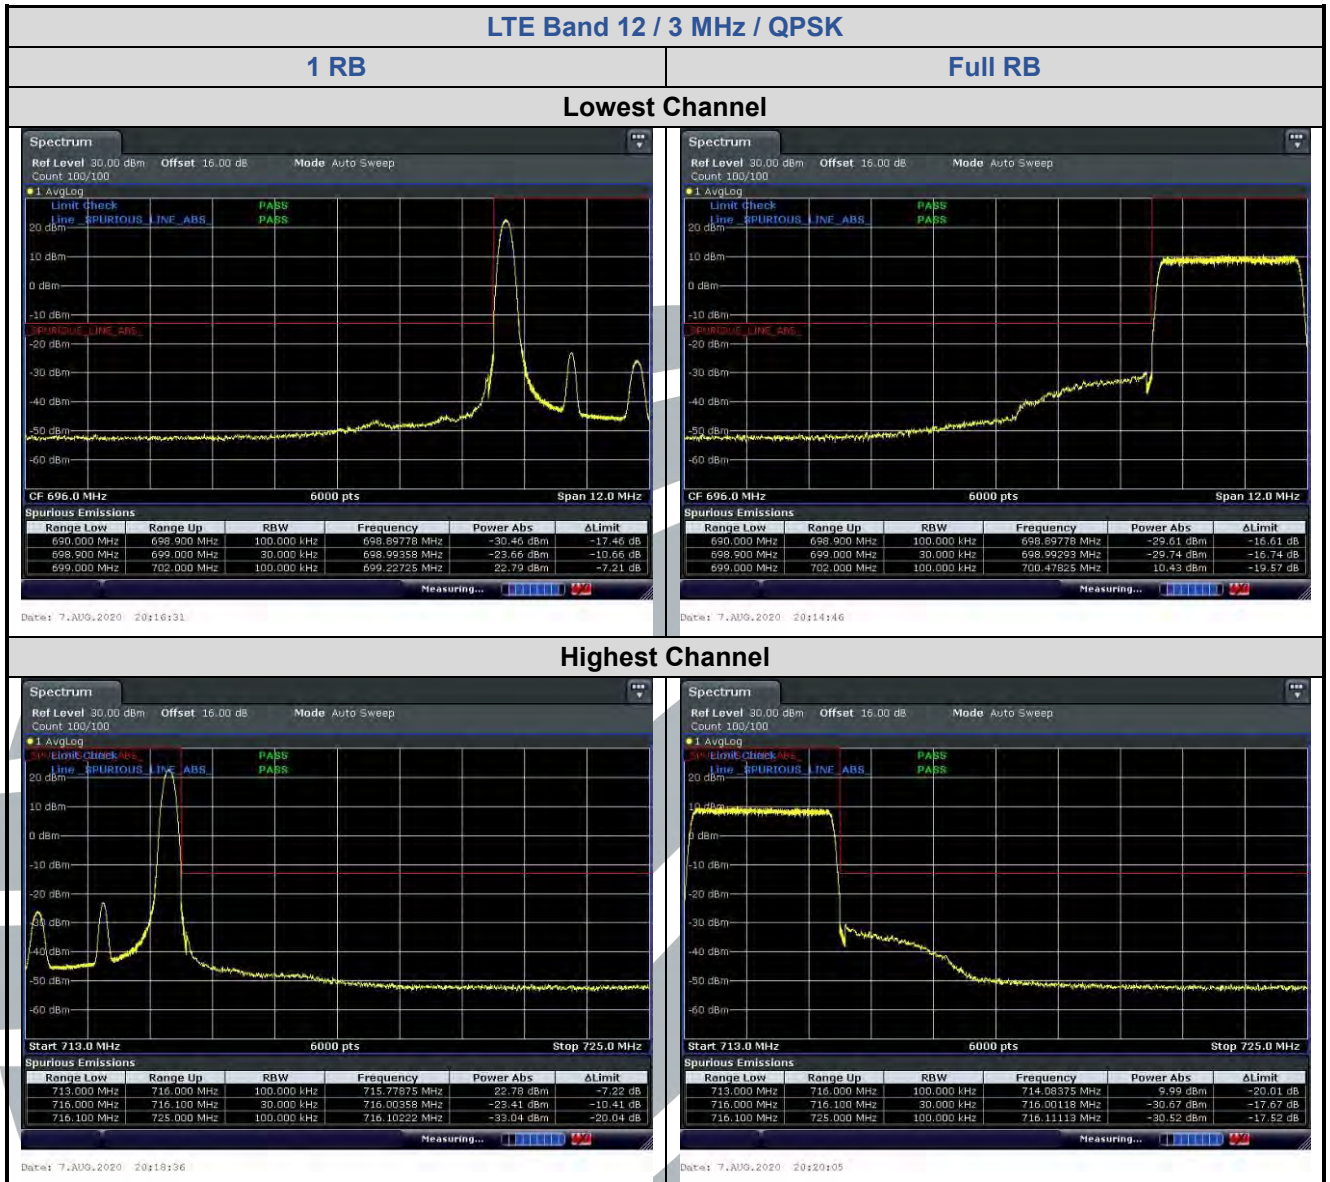

5.6.5 LTE Band 12

Shenzhen UnionTrust Quality and Technology Co., Ltd.

Address: Unit D/E of 9/F and 16/F, Block A, Building 6, Baoneng science and technology park, Longhua district, Shenzhen, China

Tel: +86-755-28230888