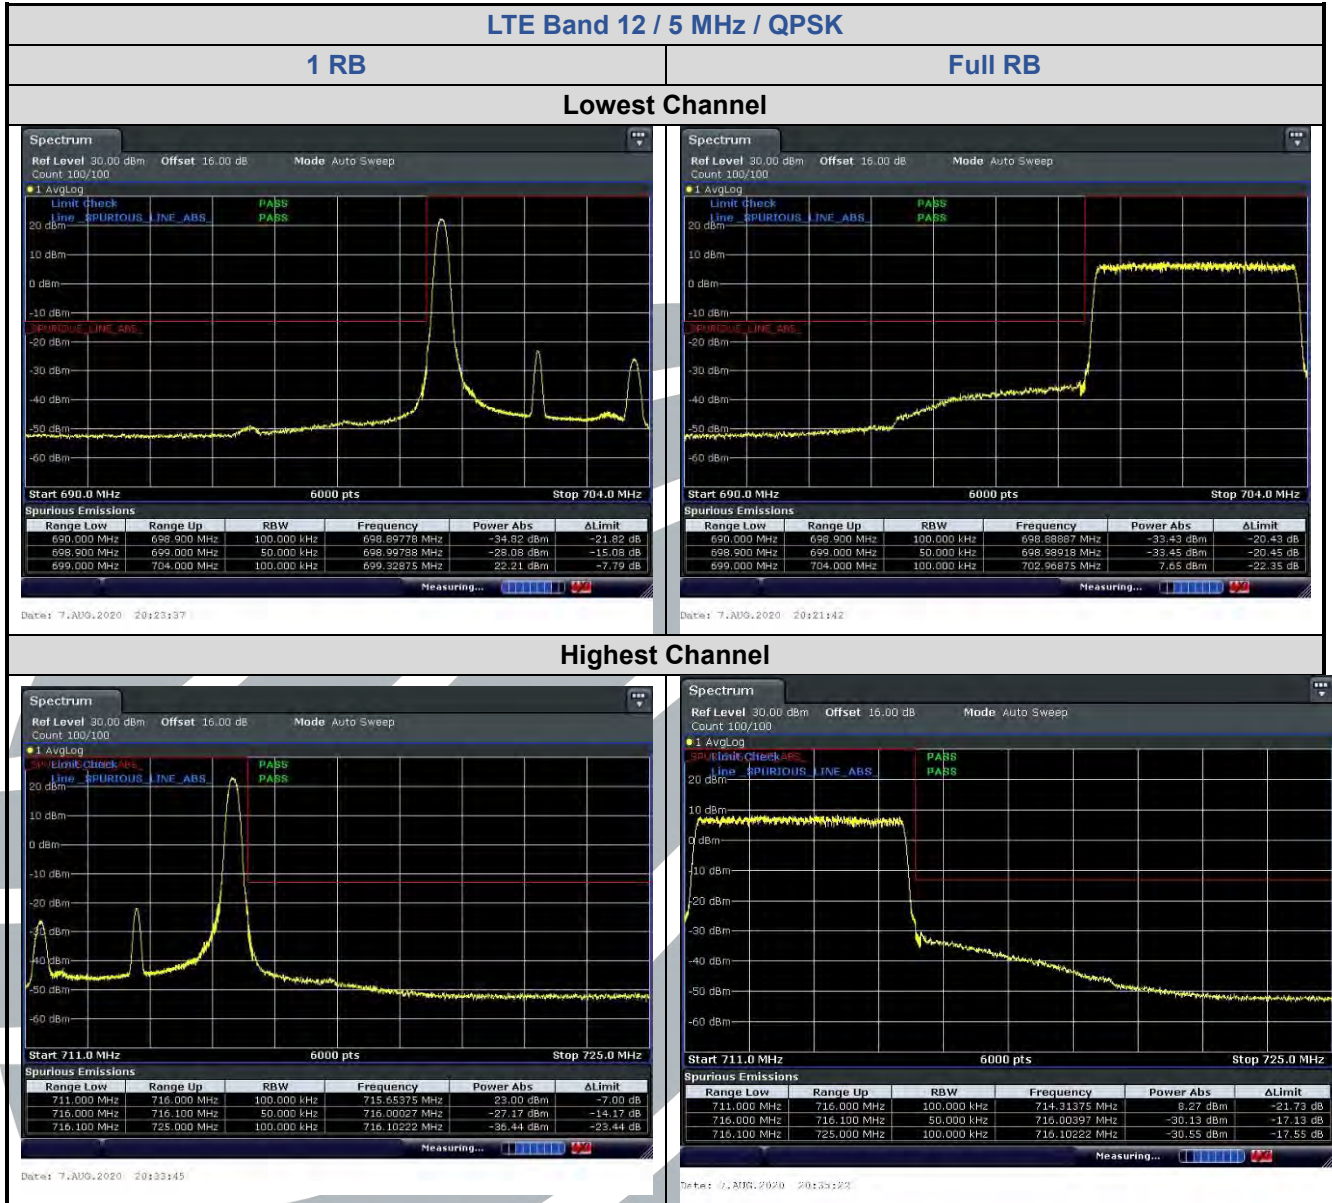

5.6.5 LTE Band 12

Shenzhen UnionTrust Quality and Technology Co., Ltd.

Address: Unit D/E of 9/F and 16/F, Block A, Building 6, Baoneng science and technology park, Longhua district, Shenzhen, China

Tel: +86-755-28230888