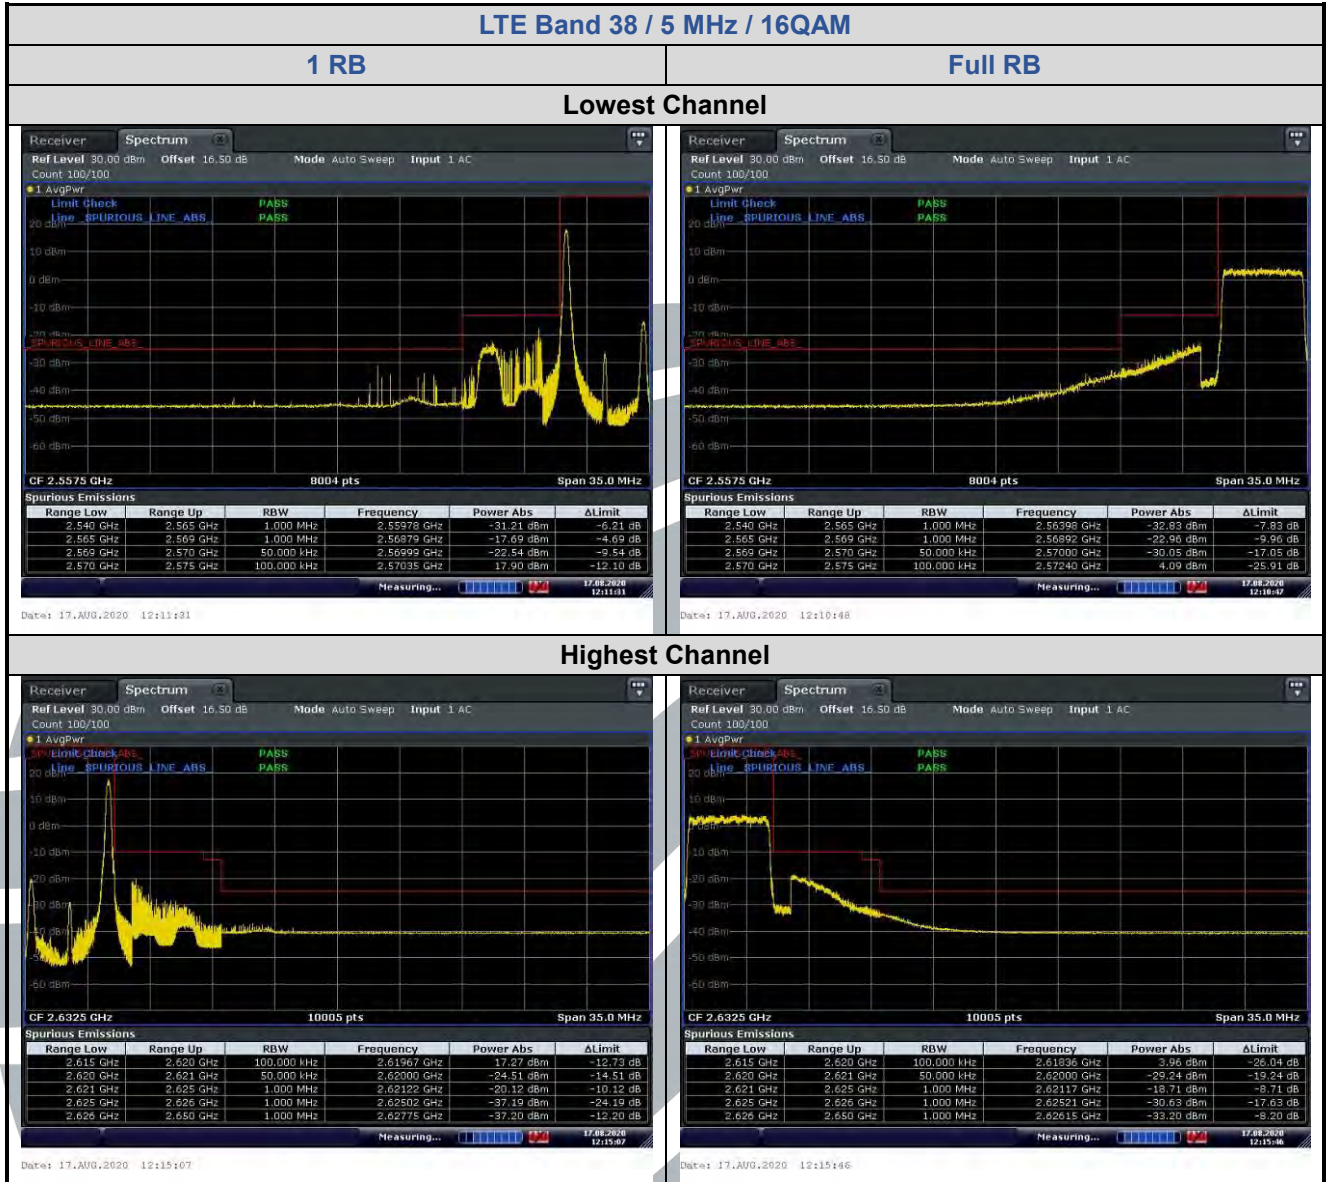

Shenzhen UnionTrust Quality and Technology Co., Ltd.

Address: Unit D/E of 9/F and 16/F, Block A, Building 6, Baoneng science and technology park, Longhua district, Shenzhen, China

Tel: +86-755-28230888

Fax: +86-755-28230886

E-mail: info@uttlab.com

<http://www.uttlab.com>

UTTR-RF-FCC4G-V1.1