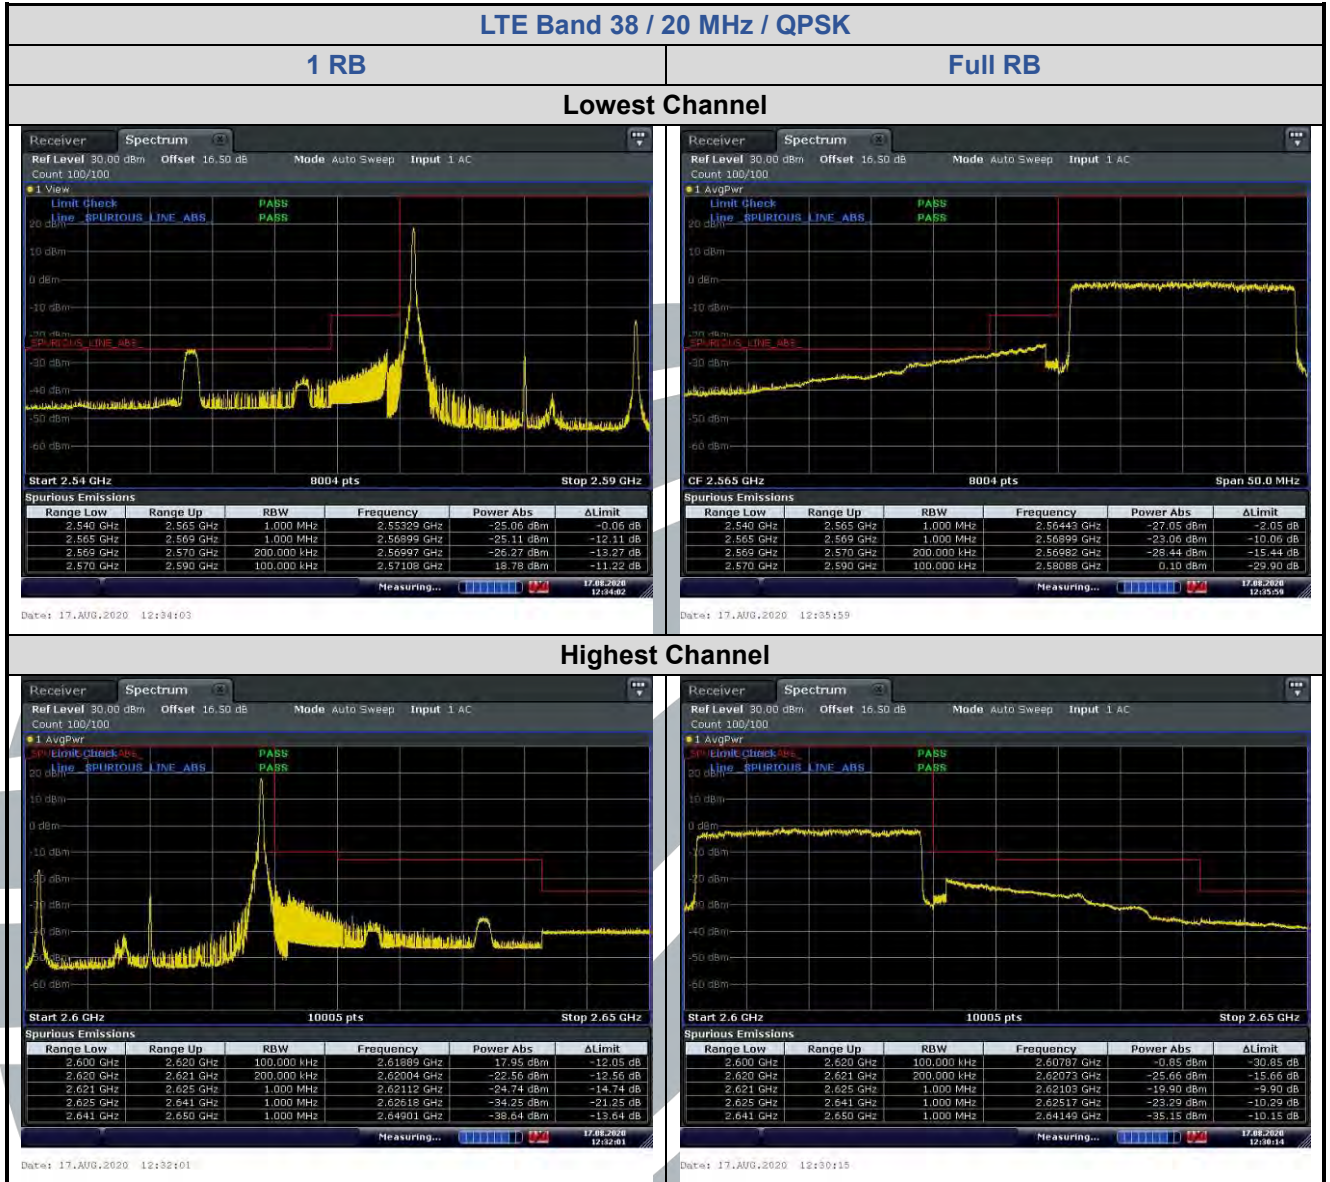

Shenzhen UnionTrust Quality and Technology Co., Ltd.

Address: Unit D/E of 9/F and 16/F, Block A, Building 6, Baoneng science and technology park, Longhua district, Shenzhen, China

Tel: +86-755-28230888

Fax: +86-755-28230886

E-mail: info@uttlab.com

<http://www.uttlab.com>

UTTR-RF-FCC4G-V1.1