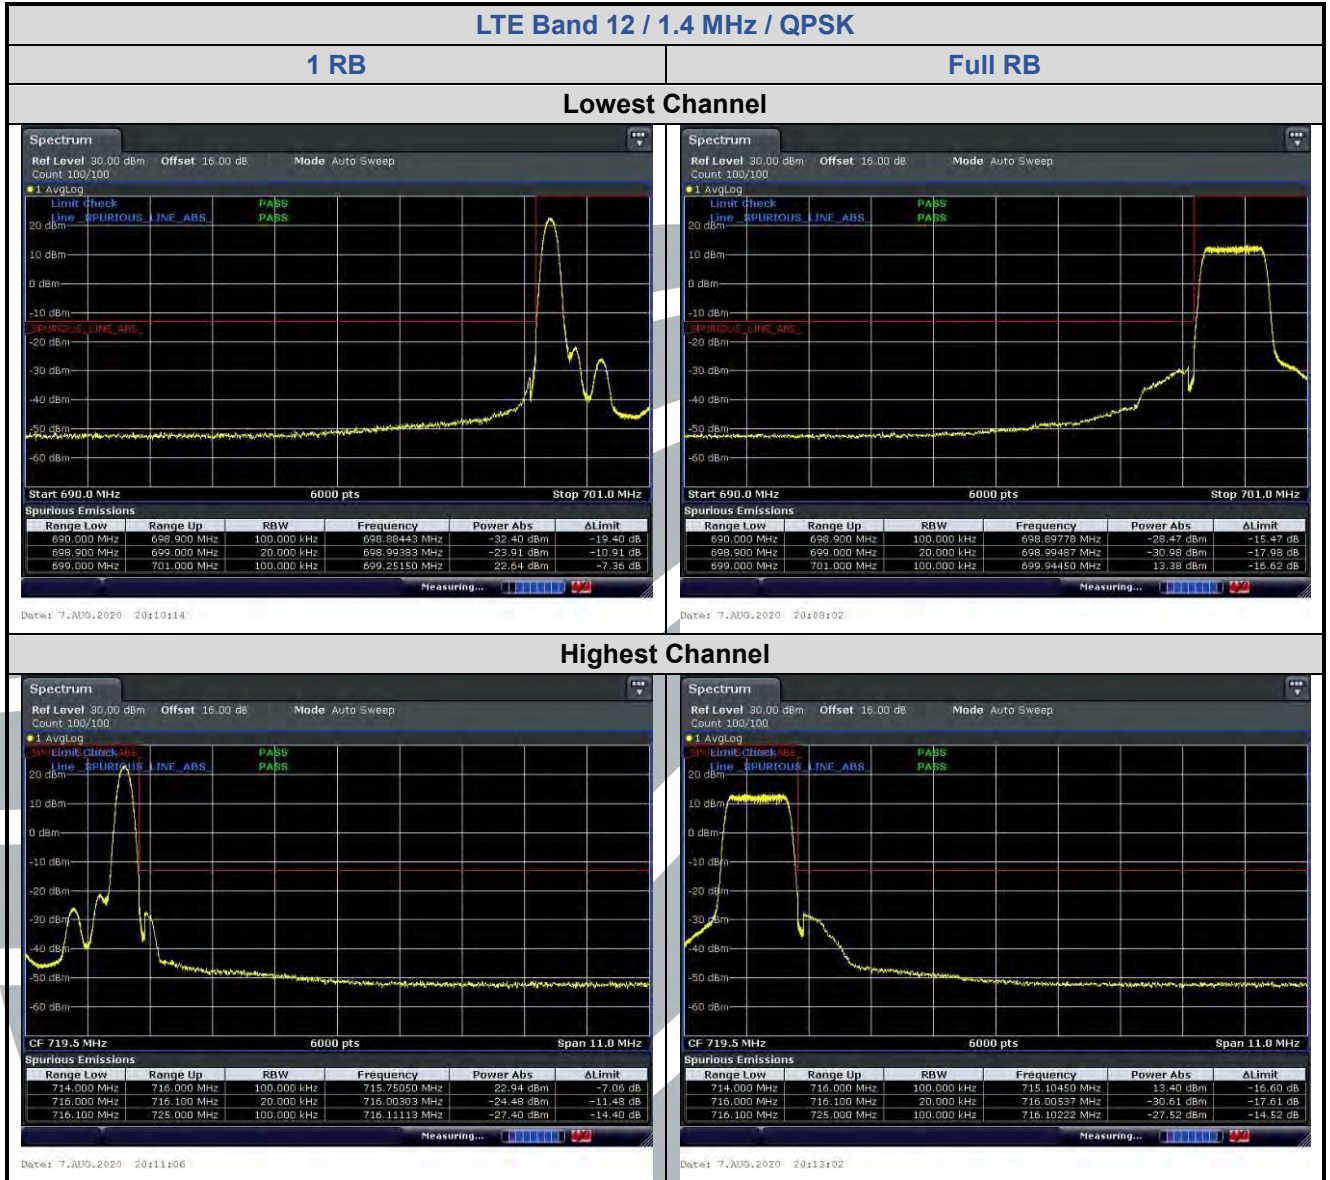

5.6.5 LTE Band 12

Shenzhen UnionTrust Quality and Technology Co., Ltd.

Address: Unit D/E of 9/F and 16/F, Block A, Building 6, Baoneng science and technology park, Longhua district, Shenzhen, China

Tel: +86-755-28230888