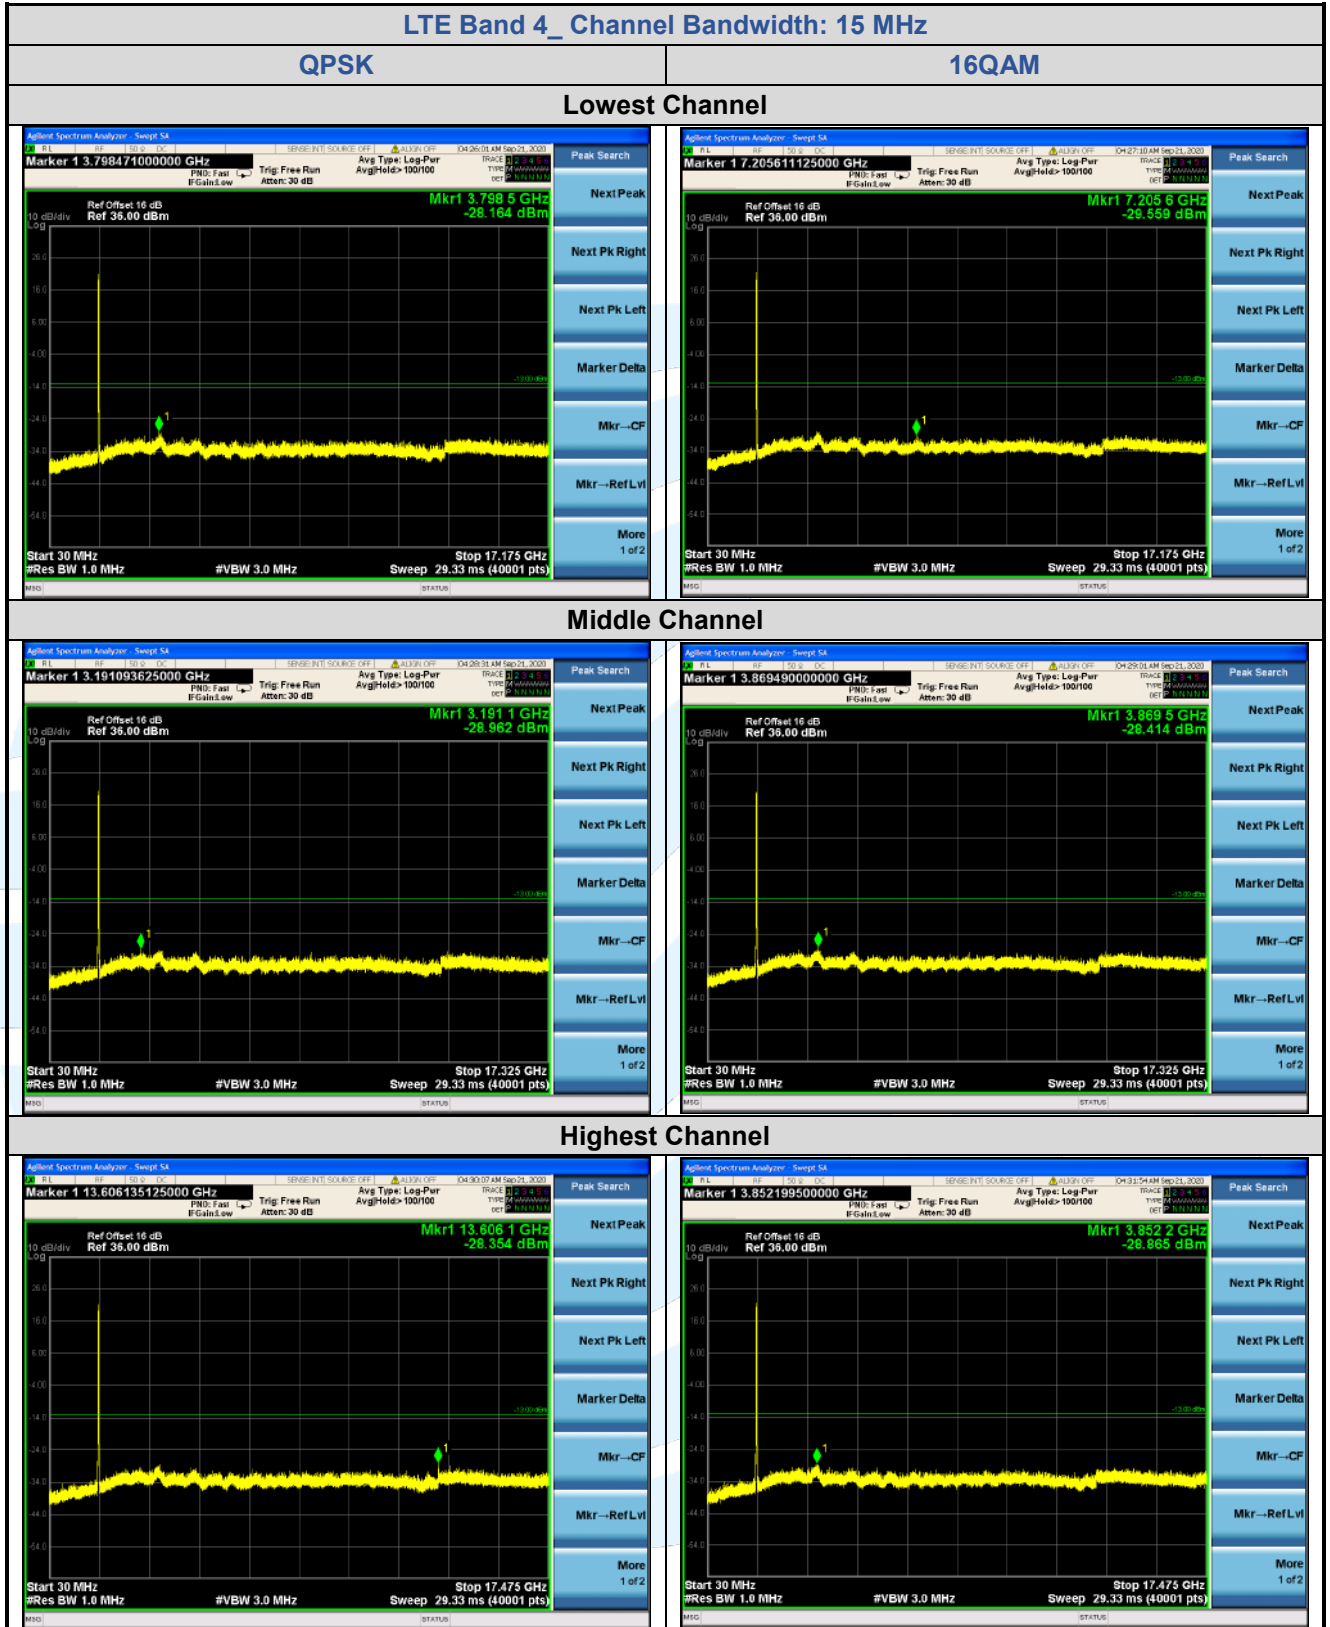

Shenzhen UnionTrust Quality and Technology Co., Ltd.

Address: Unit D/E of 9/F and 16/F, Block A, Building 6, Baoneng science and technology park, Longhua district, Shenzhen, China

Tel: +86-755-28230888

Fax: +86-755-28230886

E-mail: info@uttlab.com

<http://www.uttlab.com>

UTTR-RF-FCC4G-V1.1