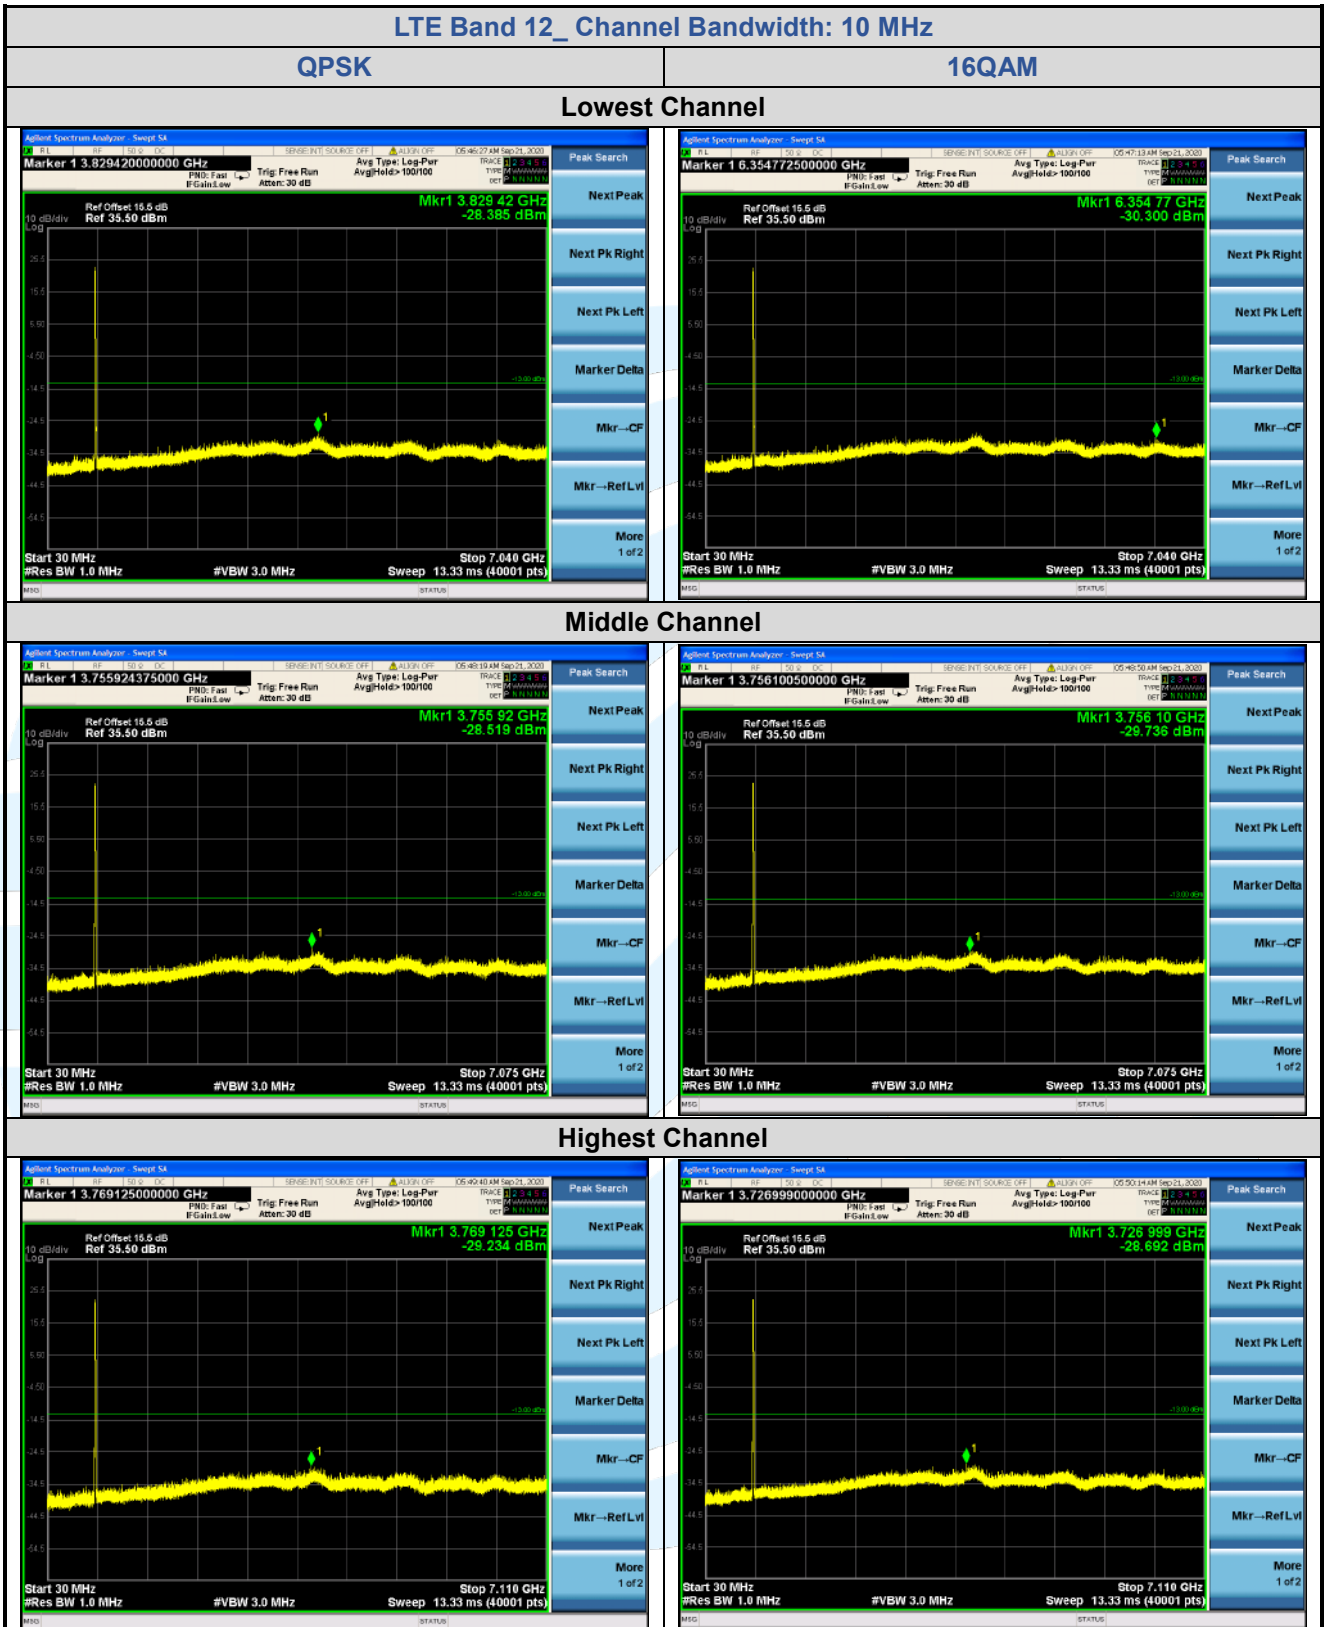

Shenzhen UnionTrust Quality and Technology Co., Ltd.

Address: Unit D/E of 9/F and 16/F, Block A, Building 6, Baoneng science and technology park, Longhua district, Shenzhen, China

Tel: +86-755-28230888

Fax: +86-755-28230886

E-mail: info@uttlab.com

<http://www.uttlab.com>

UTTR-RF-FCC4G-V1.1