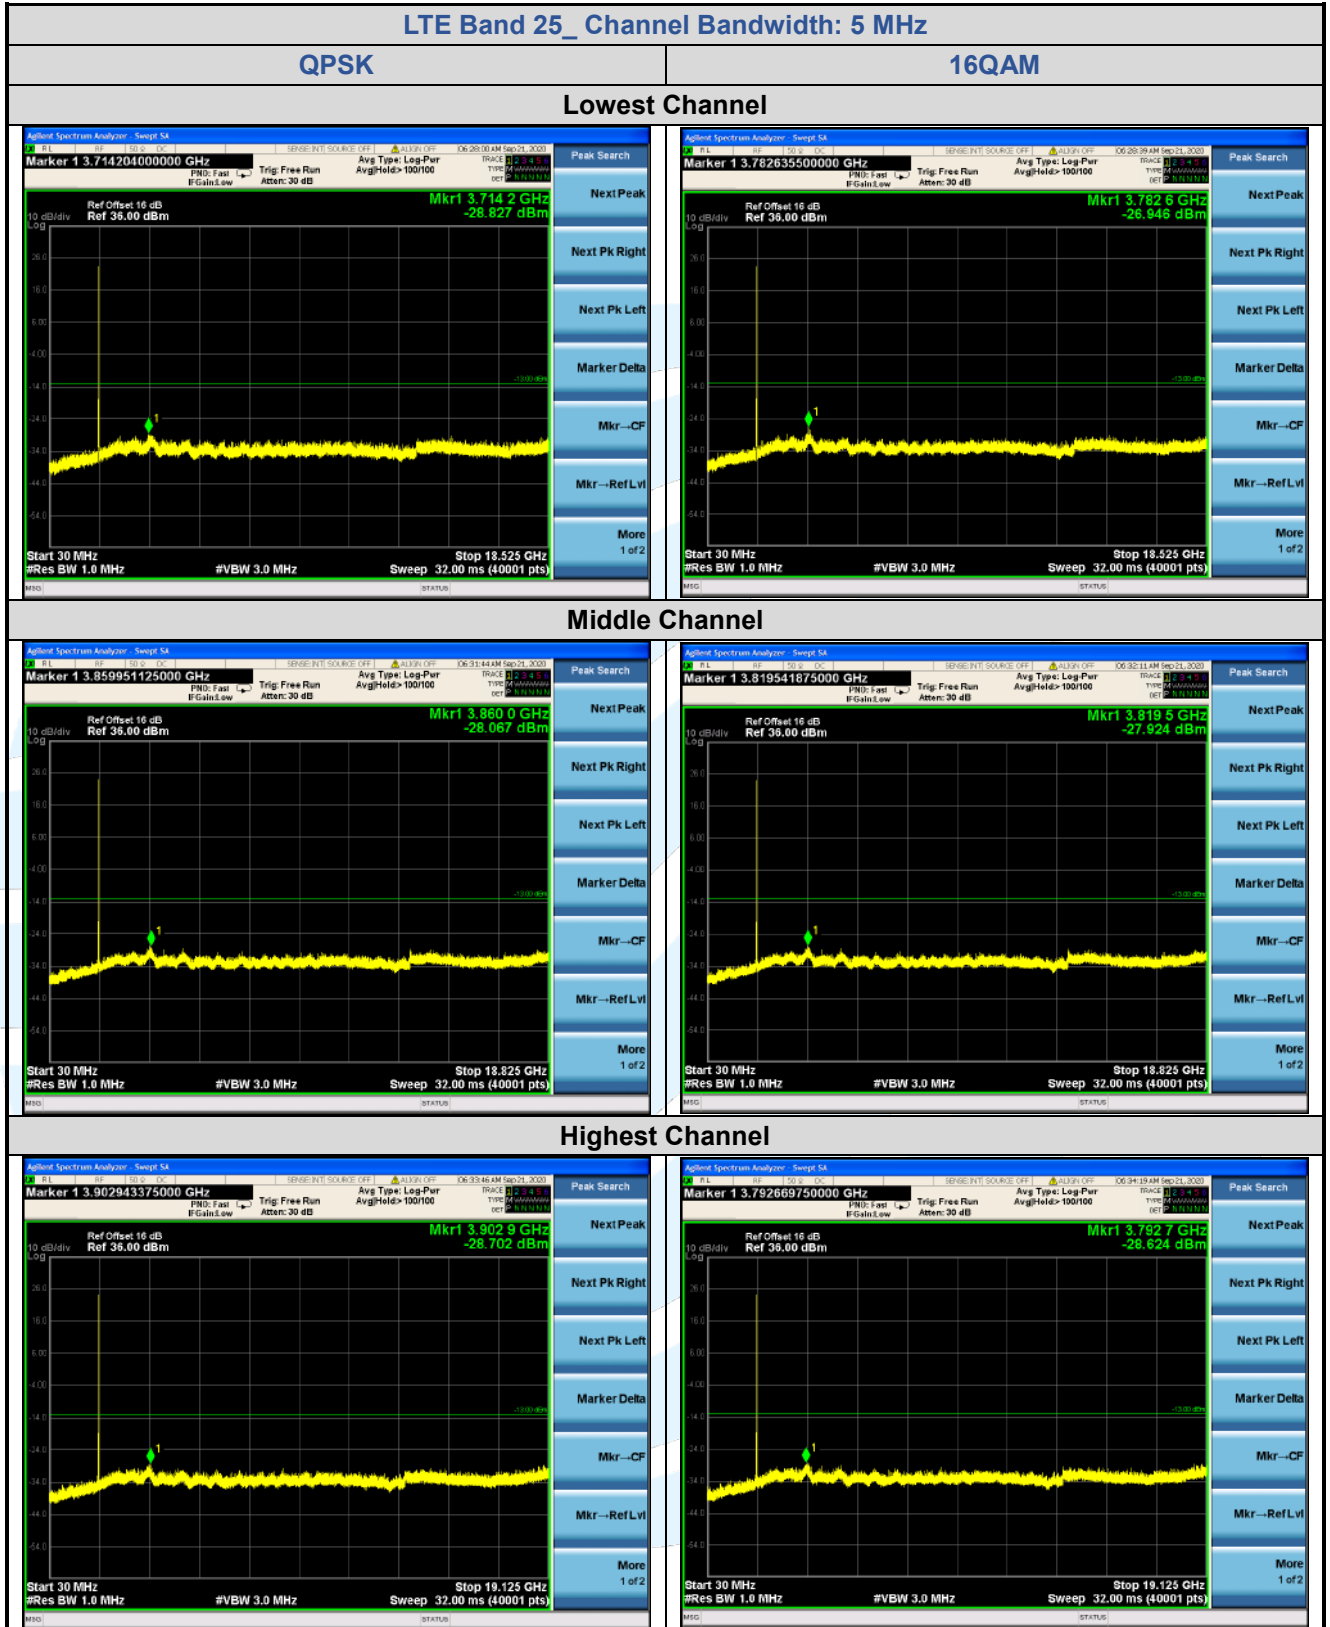

Shenzhen UnionTrust Quality and Technology Co., Ltd.

Address: Unit D/E of 9/F and 16/F, Block A, Building 6, Baoneng science and technology park, Longhua district, Shenzhen, China

Tel: +86-755-28230888

Fax: +86-755-28230886

E-mail: info@uttlab.com

<http://www.uttlab.com>

UTTR-RF-FCC4G-V1.1