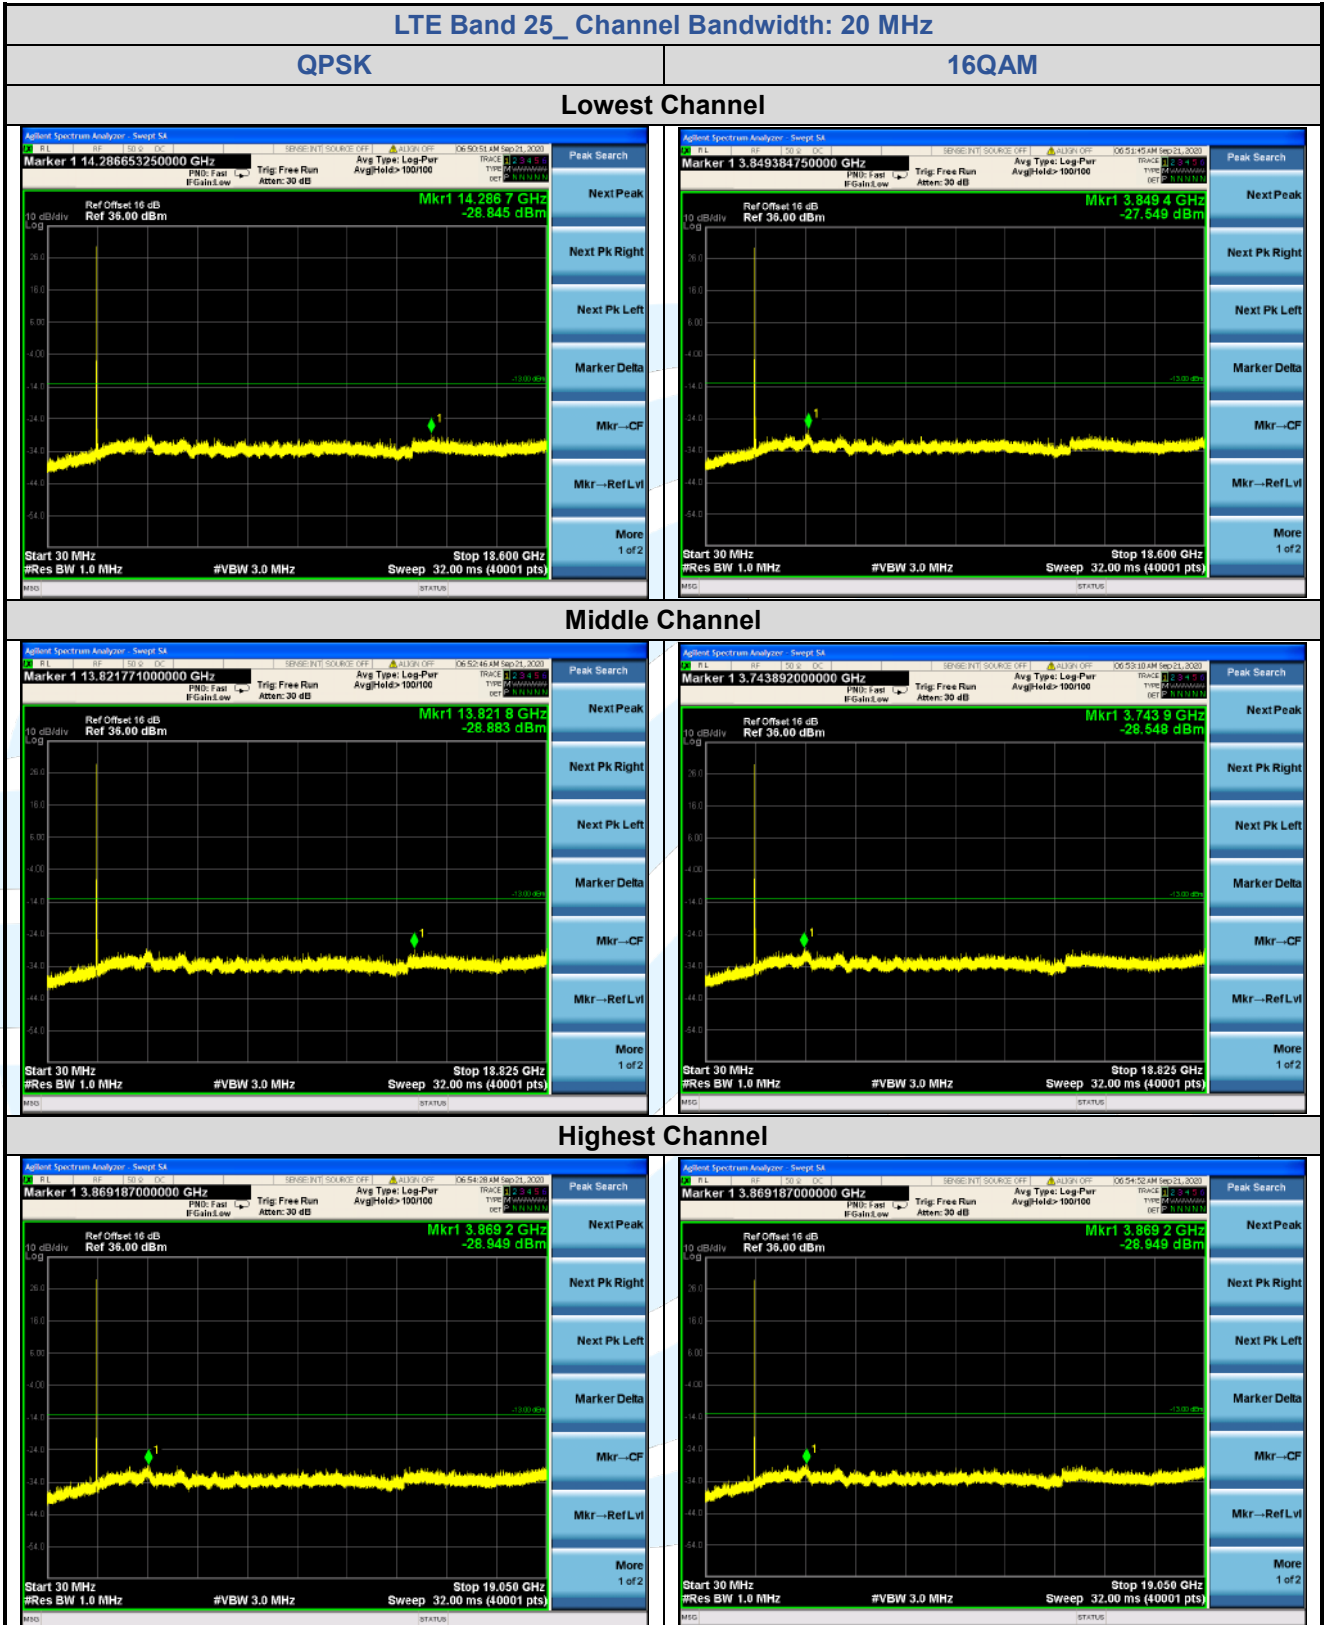

Shenzhen UnionTrust Quality and Technology Co., Ltd.

Address: Unit D/E of 9/F and 16/F, Block A, Building 6, Baoneng science and technology park, Longhua district, Shenzhen, China

Tel: +86-755-28230888

Fax: +86-755-28230886

E-mail: info@uttlab.com

<http://www.uttlab.com>

UTTR-RF-FCC4G-V1.1