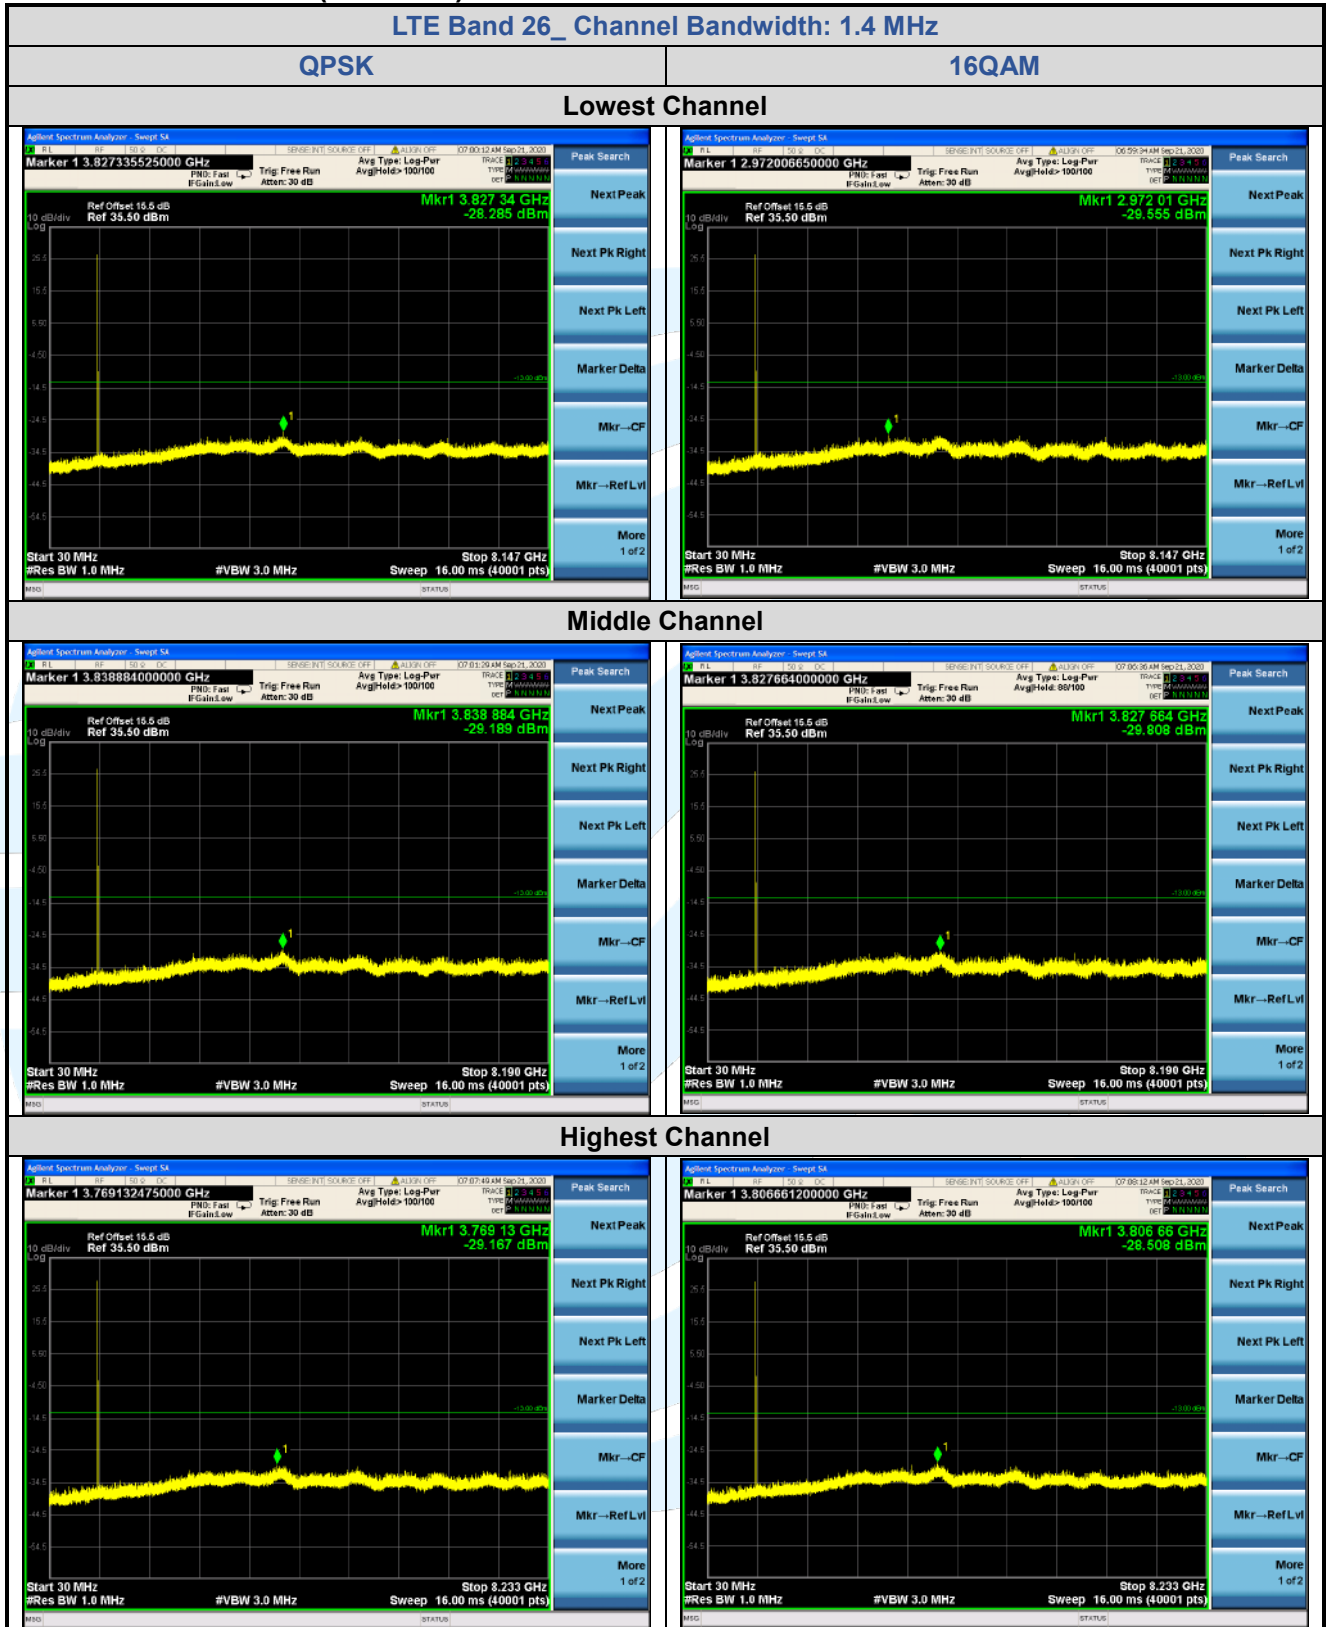

Tel: +86-755-28230888

Fax: +86-755-28230886

E-mail: info@uttlab.com

<http://www.uttlab.com>

UTTR-RF-FCC4G-V1.1

5.7.8 LTE Band 26 (Part 90S)

**Shenzhen UnionTrust Quality and Technology Co., Ltd.**

Address: Unit D/E of 9/F and 16/F, Block A, Building 6, Baoneng science and technology park, Longhua district, Shenzhen, China