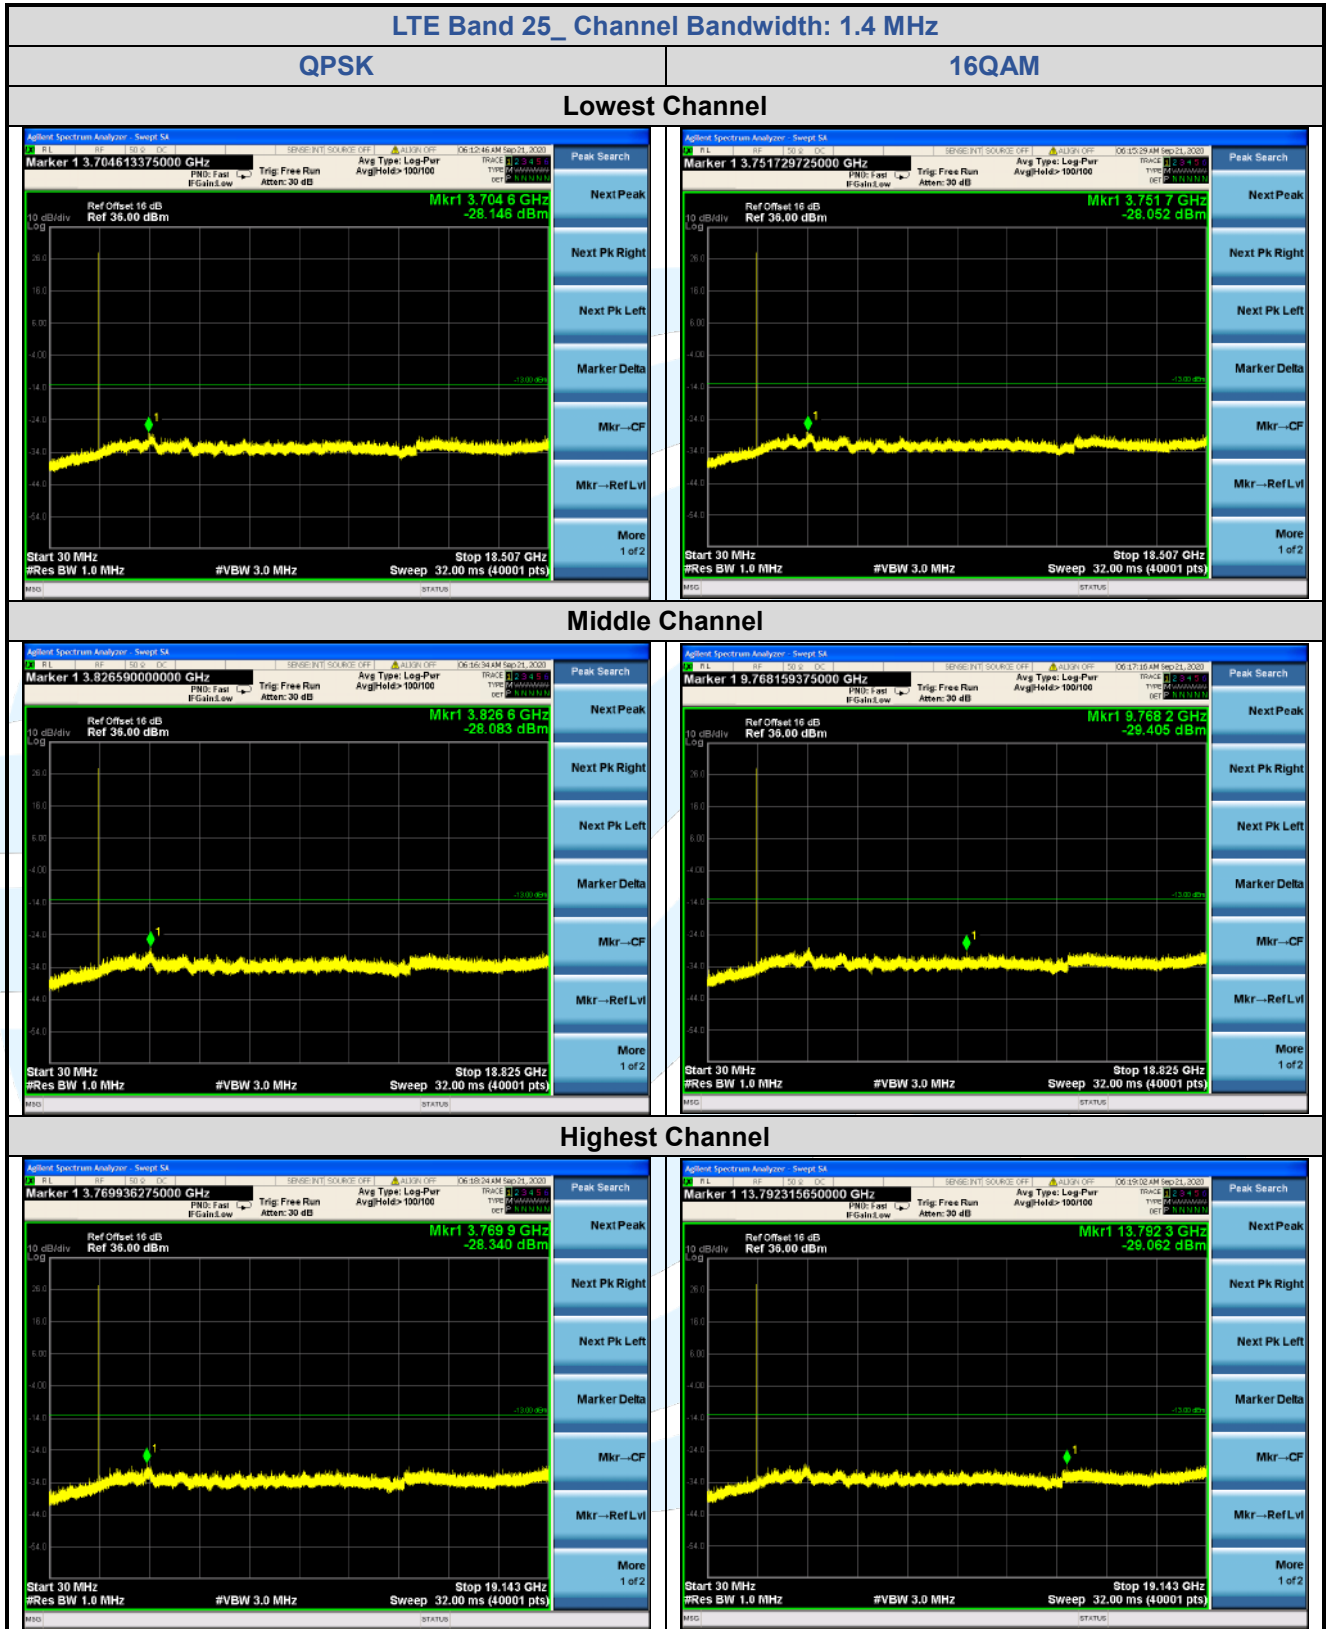

Tel: +86-755-28230888

Fax: +86-755-28230886

E-mail: info@uttlab.com

<http://www.uttlab.com>

UTTR-RF-FCC4G-V1.1

5.7.6 LTE Band 25

**Shenzhen UnionTrust Quality and Technology Co., Ltd.**

Address: Unit D/E of 9/F and 16/F, Block A, Building 6, Baoneng science and technology park, Longhua district, Shenzhen, China