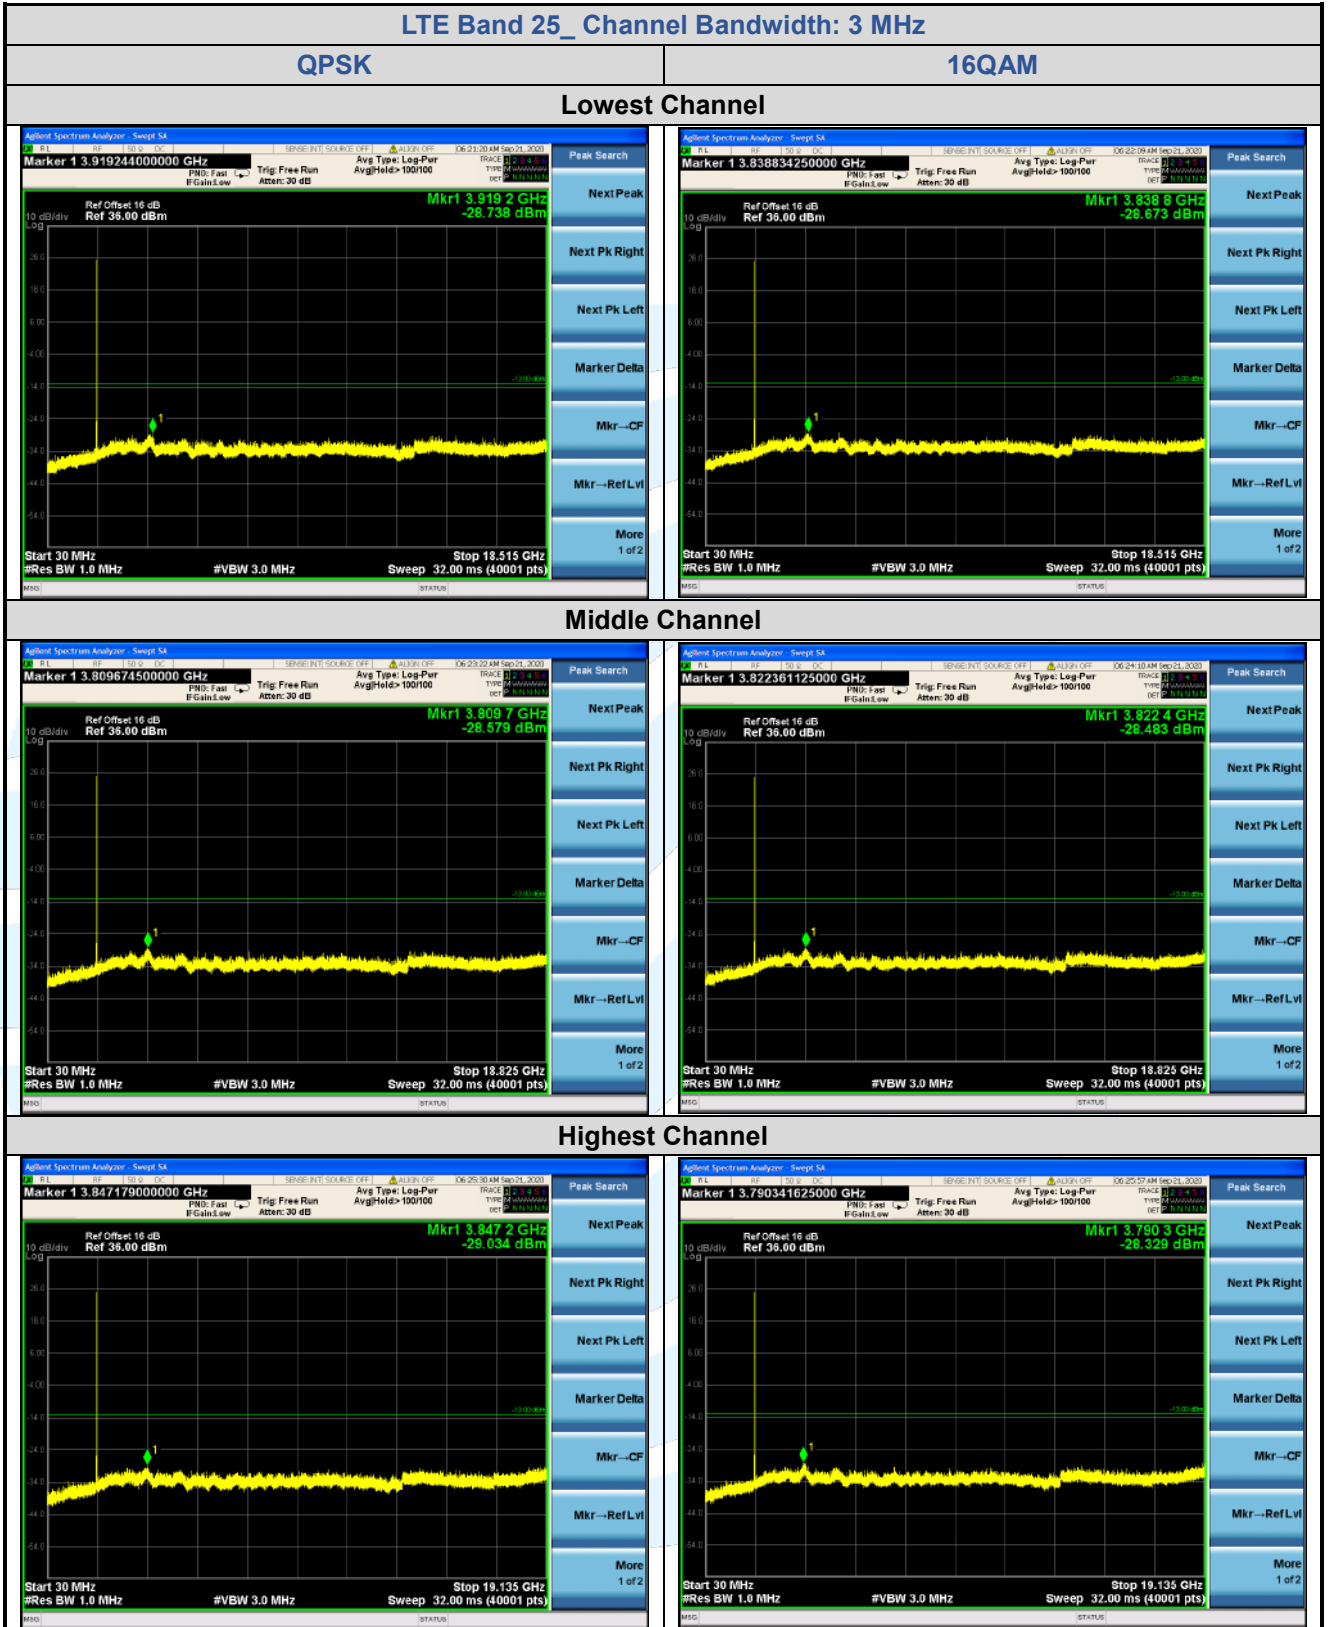

Tel: +86-755-28230888

Fax: +86-755-28230886

E-mail: info@uttlab.com

<http://www.uttlab.com>

UTTR-RF-FCC4G-V1.1

5.7.6 LTE Band 25

**Shenzhen UnionTrust Quality and Technology Co., Ltd.**

Address: Unit D/E of 9/F and 16/F, Block A, Building 6, Baoneng science and technology park, Longhua district, Shenzhen, China