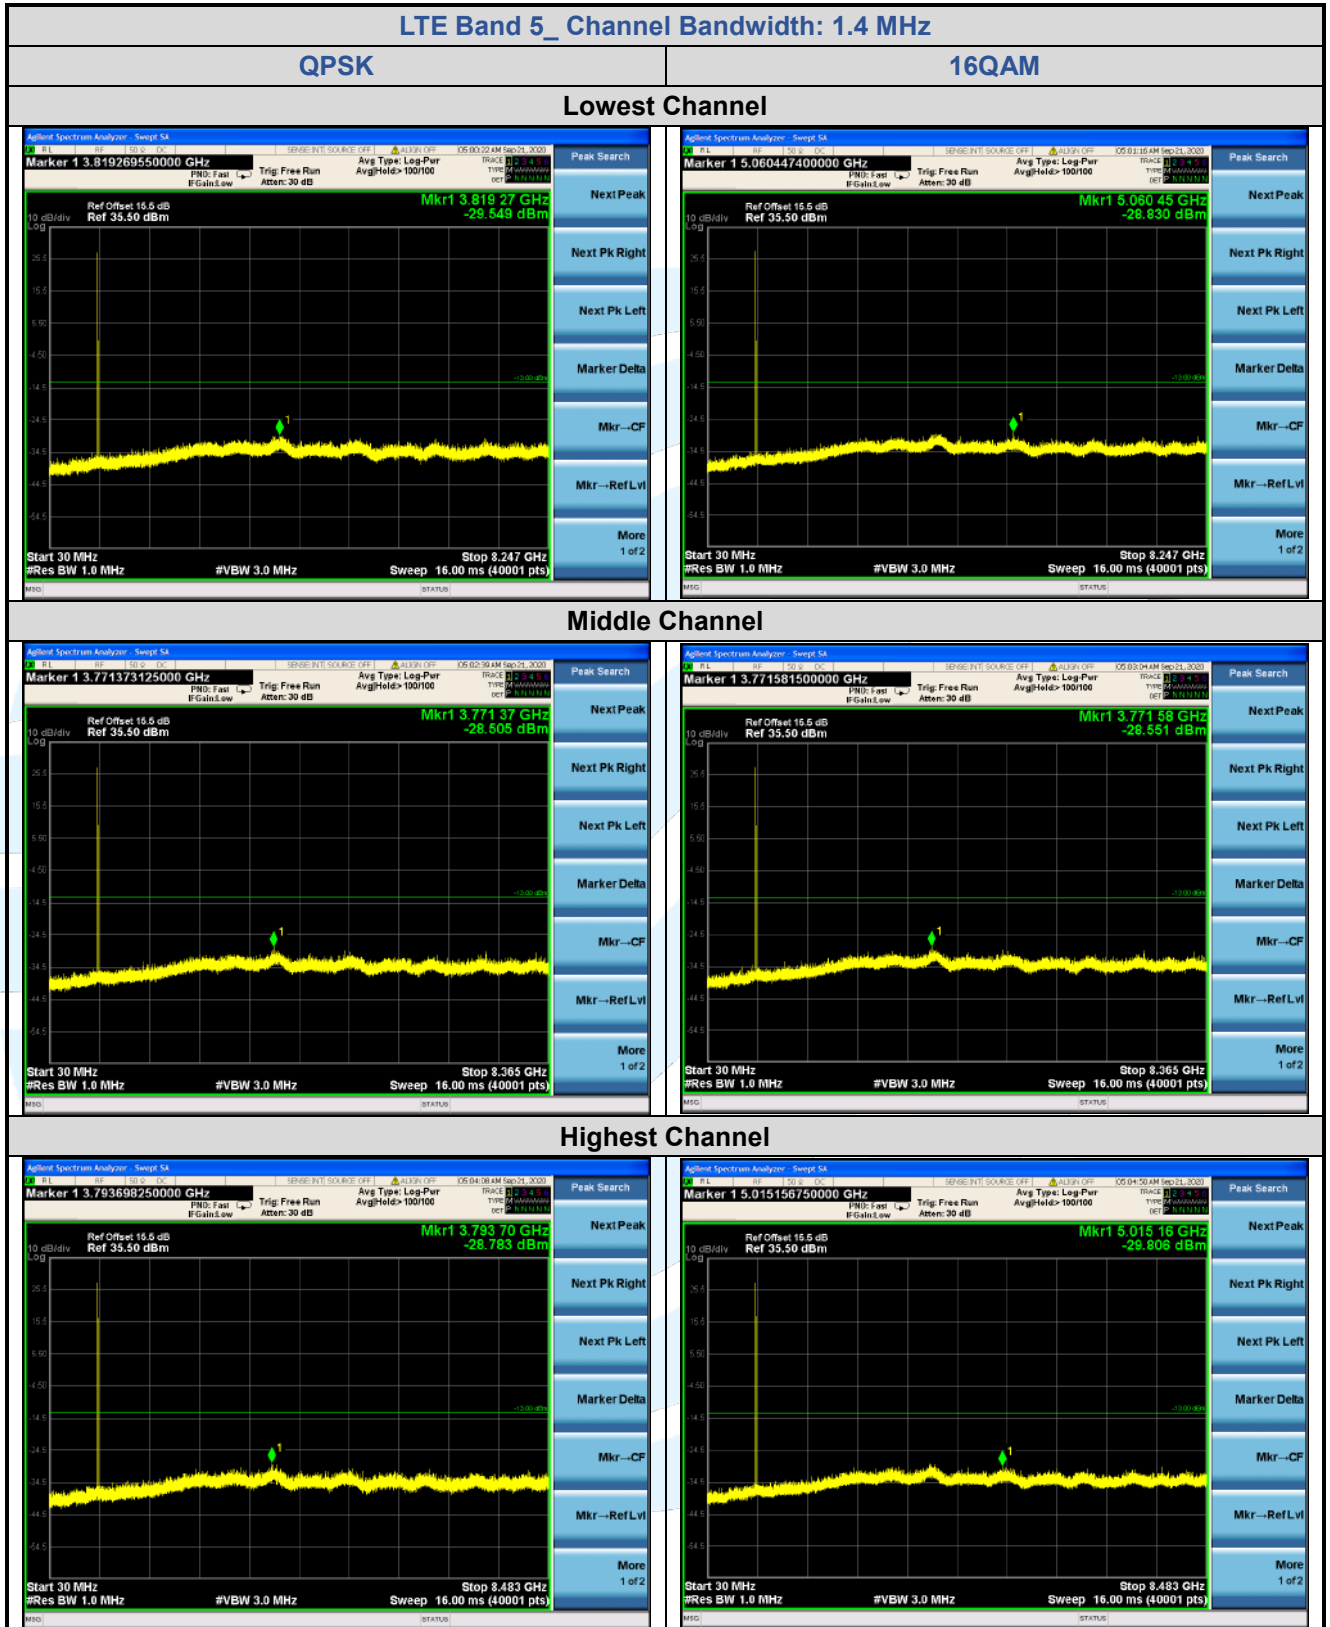

Tel: +86-755-28230888

Fax: +86-755-28230886

E-mail: info@uttlab.com

<http://www.uttlab.com>

UTTR-RF-FCC4G-V1.1

5.7.3 LTE Band 5

**Shenzhen UnionTrust Quality and Technology Co., Ltd.**

Address: Unit D/E of 9/F and 16/F, Block A, Building 6, Baoneng science and technology park, Longhua district, Shenzhen, China