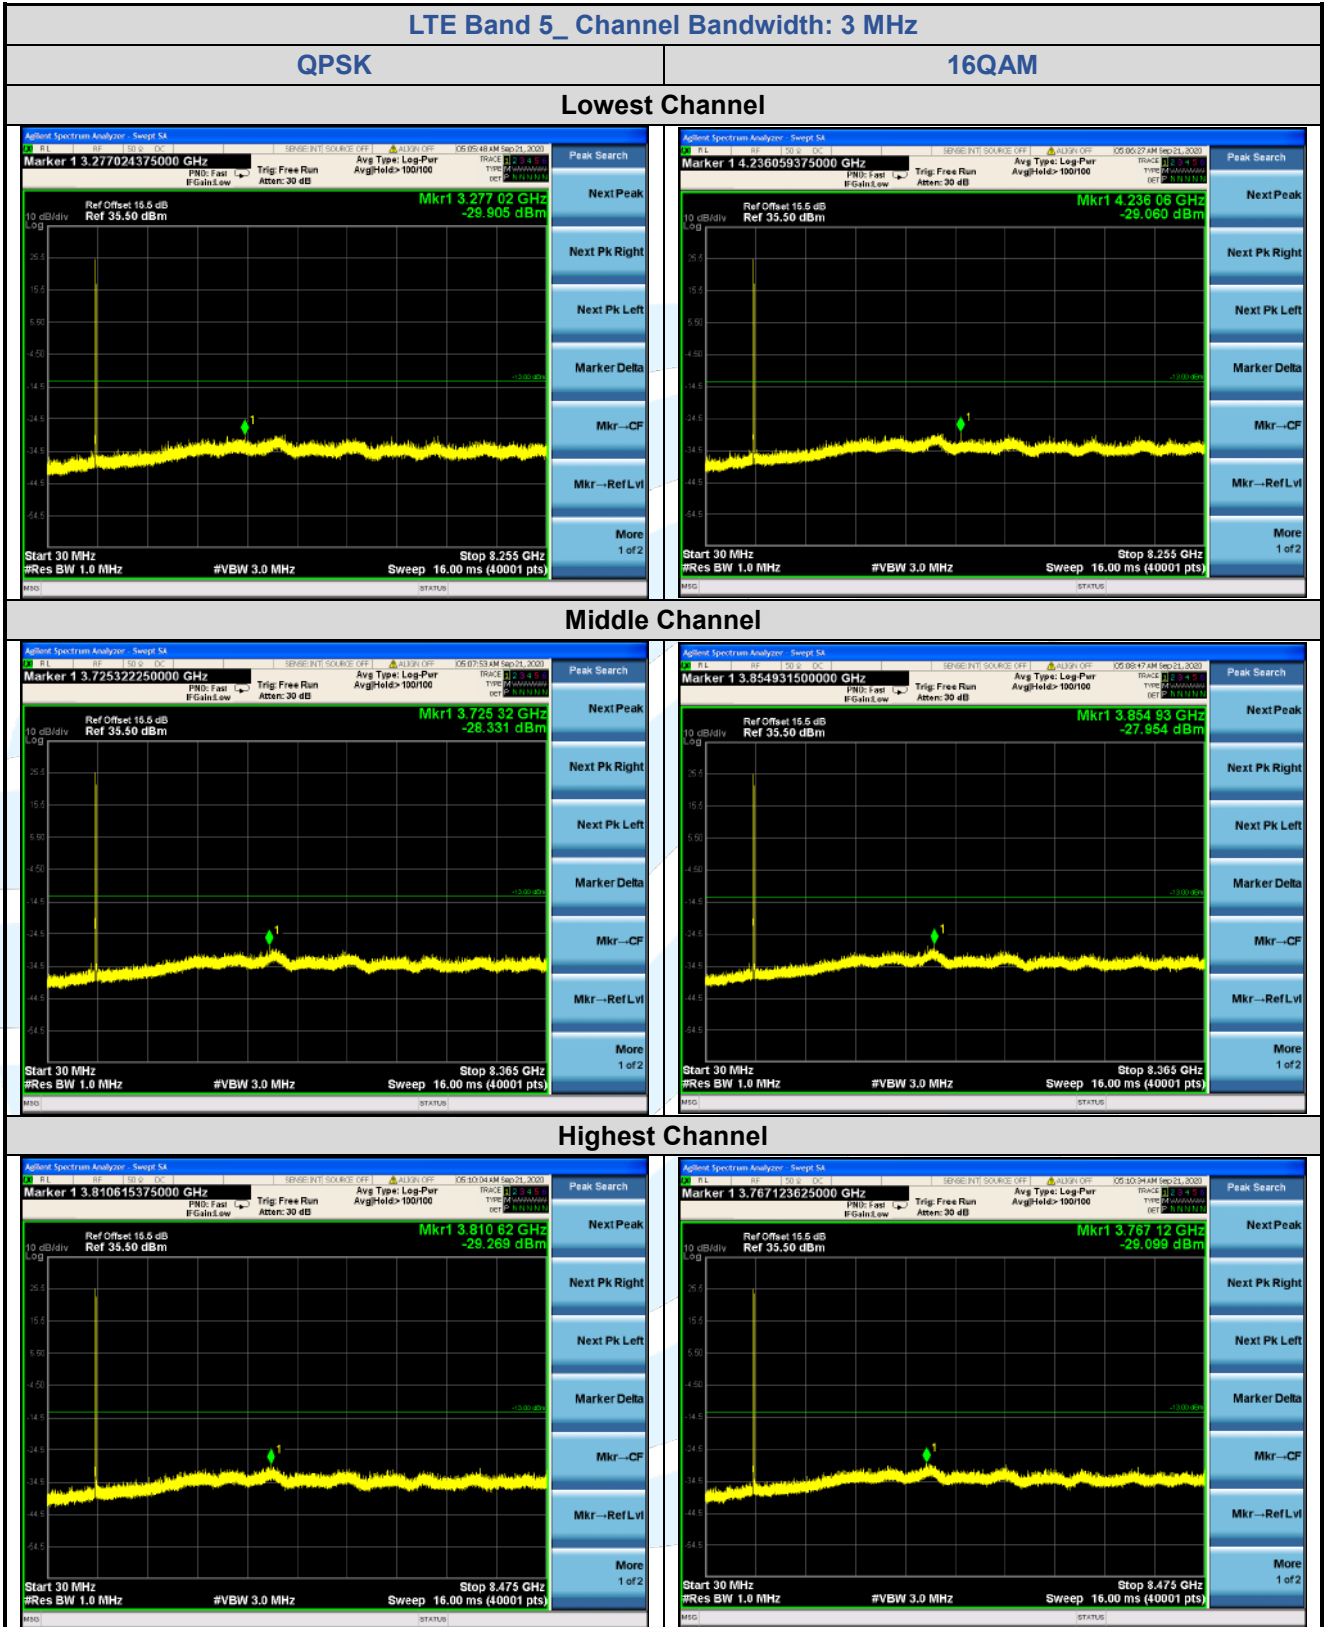

Tel: +86-755-28230888

Fax: +86-755-28230886

E-mail: info@uttlab.com

<http://www.uttlab.com>

UTTR-RF-FCC4G-V1.1

5.7.3 LTE Band 5

**Shenzhen UnionTrust Quality and Technology Co., Ltd.**

Address: Unit D/E of 9/F and 16/F, Block A, Building 6, Baoneng science and technology park, Longhua district, Shenzhen, China