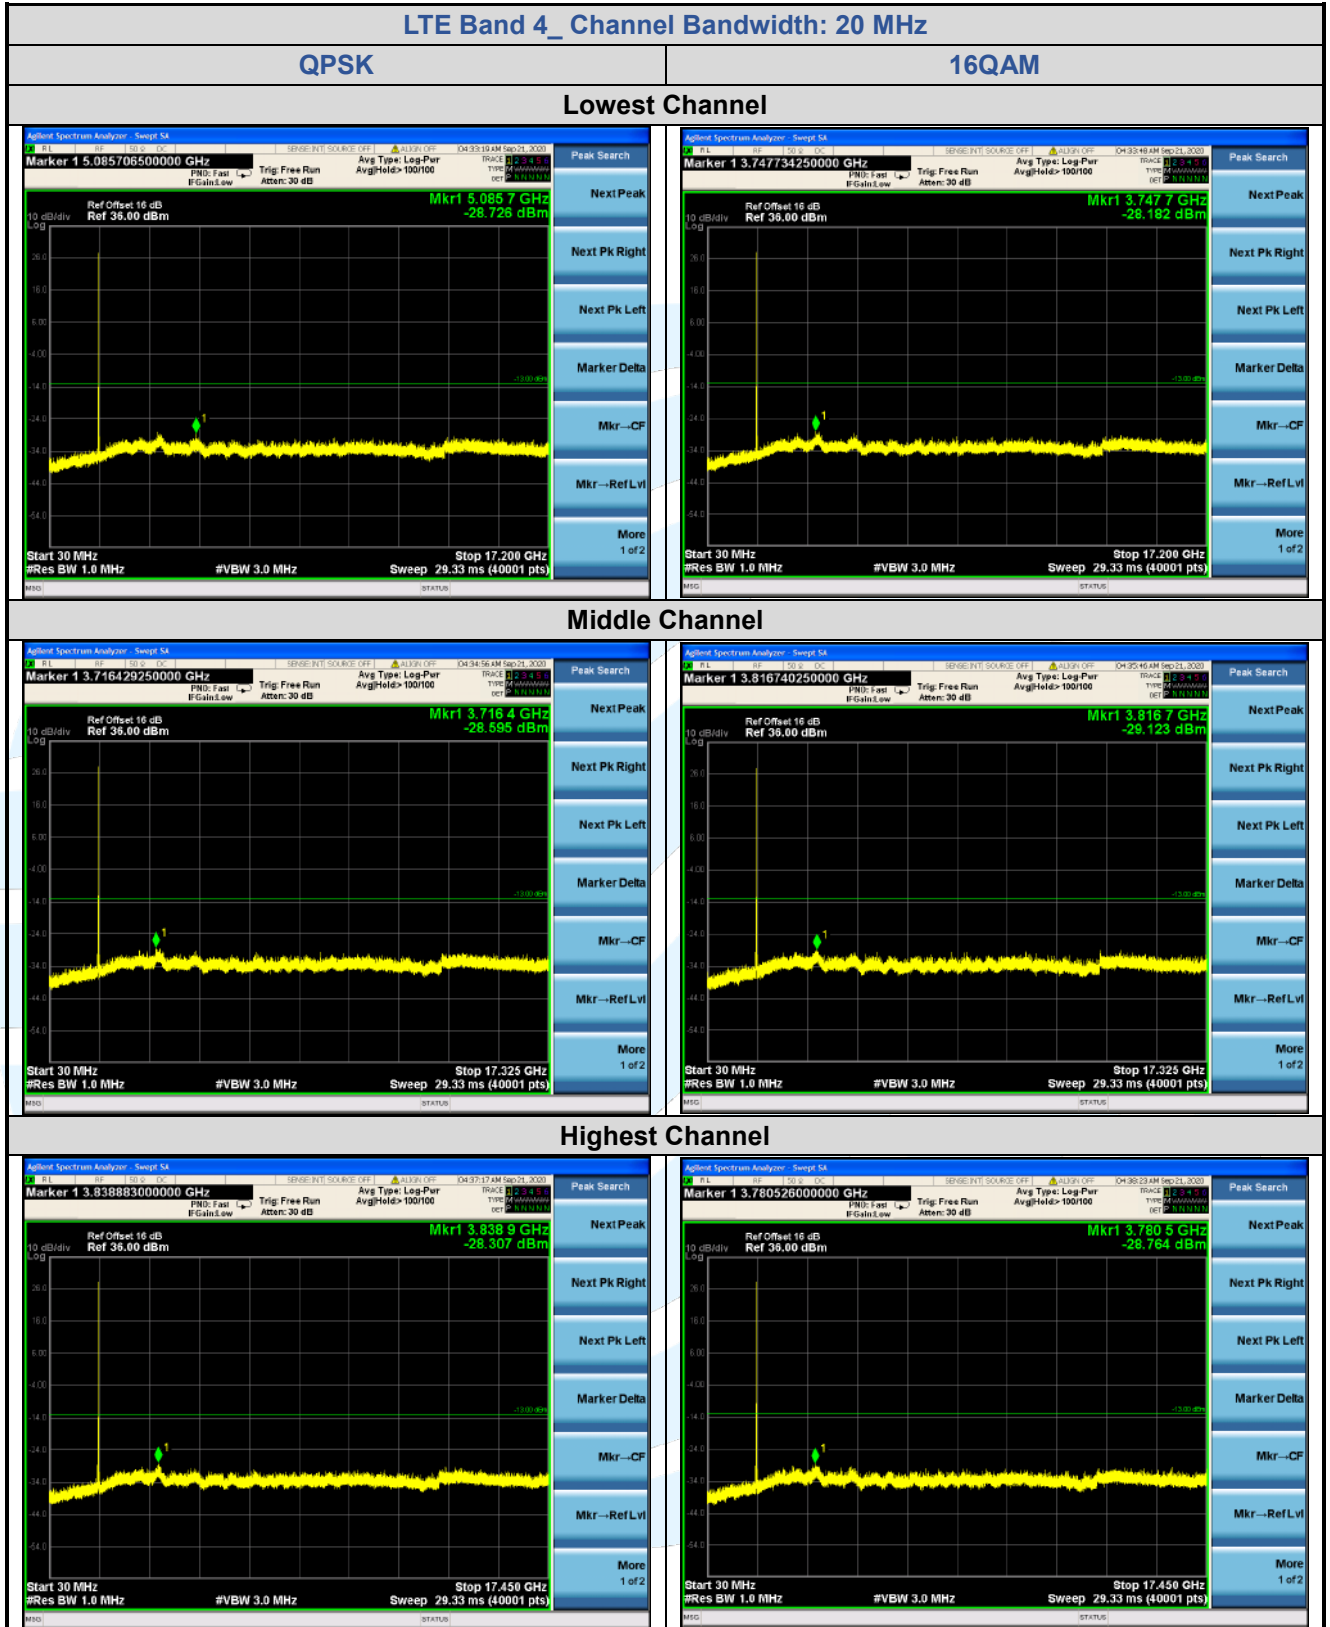

Shenzhen UnionTrust Quality and Technology Co., Ltd.

Address: Unit D/E of 9/F and 16/F, Block A, Building 6, Baoneng science and technology park, Longhua district, Shenzhen, China

Tel: +86-755-28230888

Fax: +86-755-28230886

E-mail: info@uttlab.com

<http://www.uttlab.com>

UTTR-RF-FCC4G-V1.1