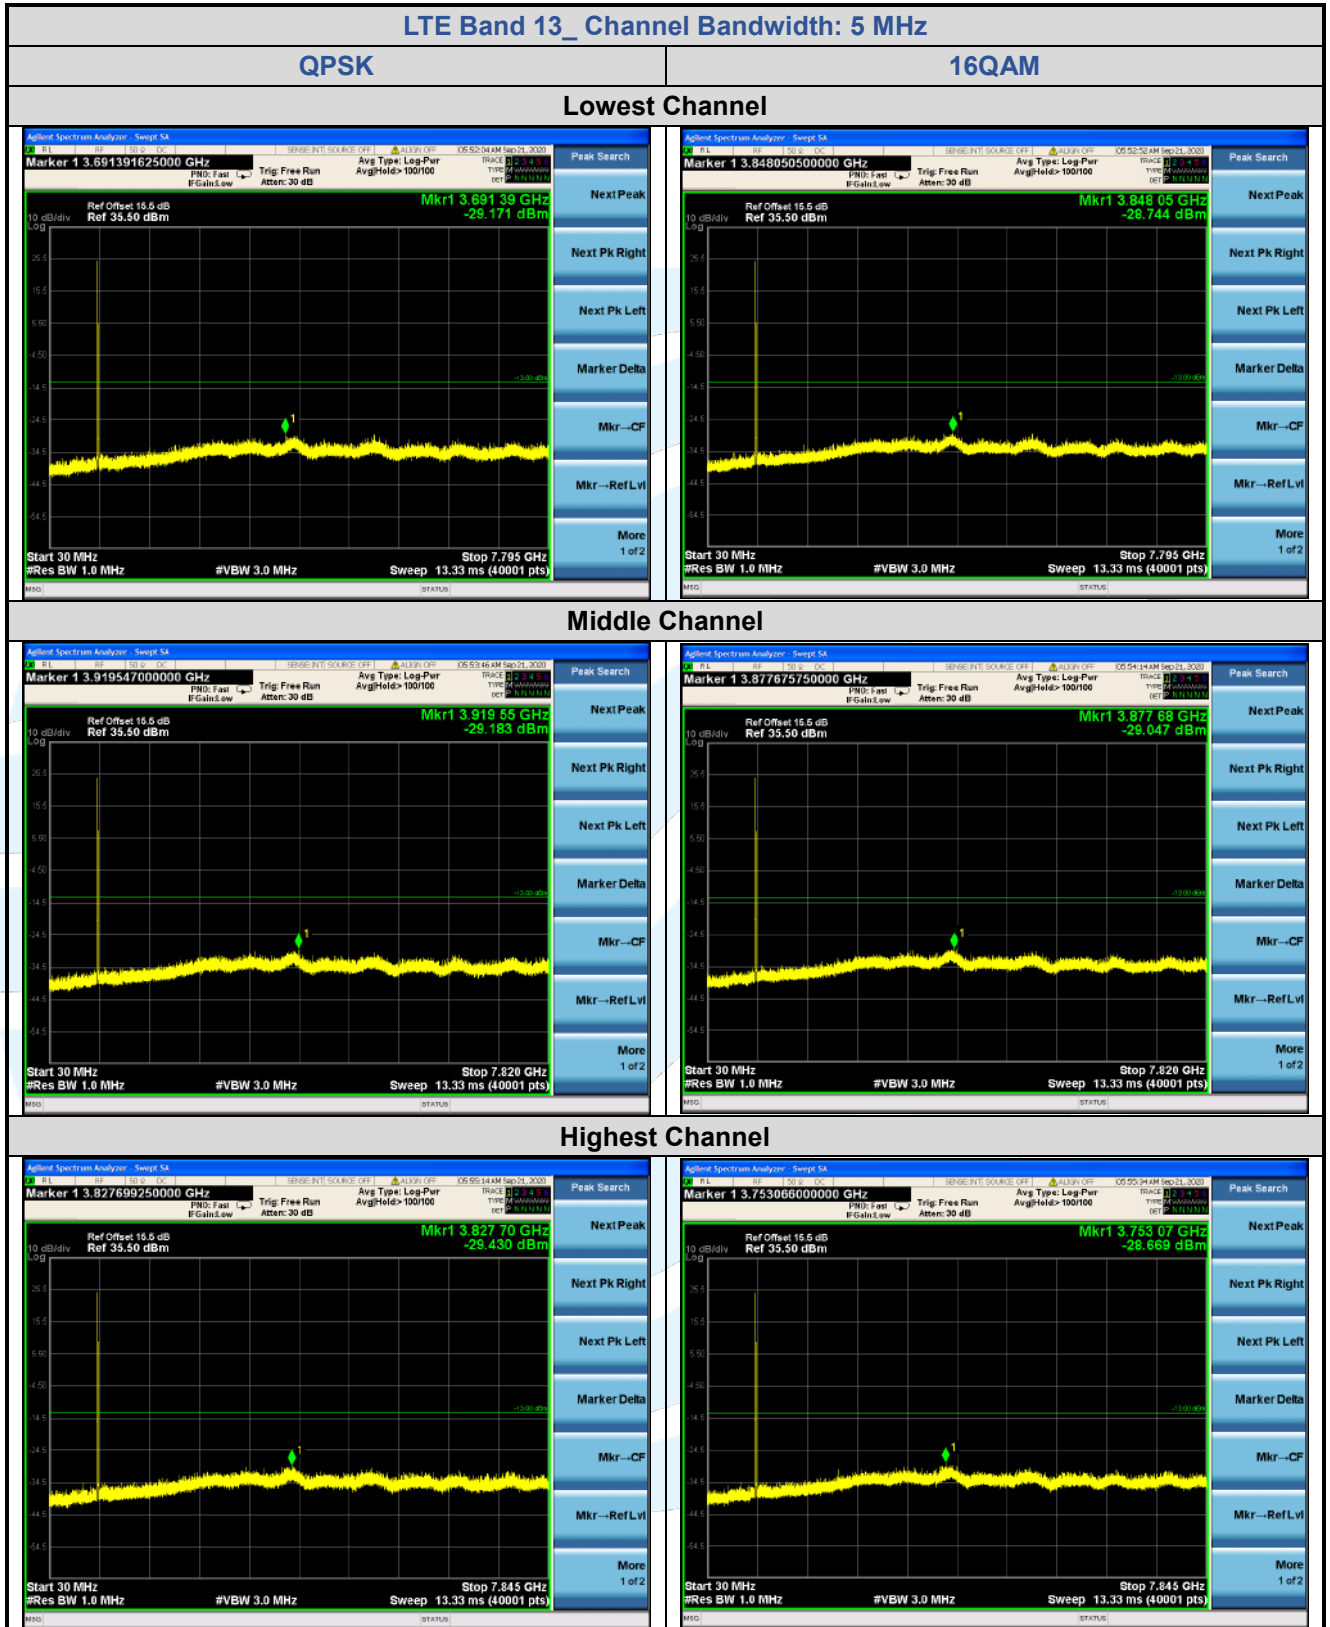

Tel: +86-755-28230888

Fax: +86-755-28230886

E-mail: info@uttlab.com

<http://www.uttlab.com>

UTTR-RF-FCC4G-V1.1

5.7.5 LTE Band 13

**Shenzhen UnionTrust Quality and Technology Co., Ltd.**

Address: Unit D/E of 9/F and 16/F, Block A, Building 6, Baoneng science and technology park, Longhua district, Shenzhen, China