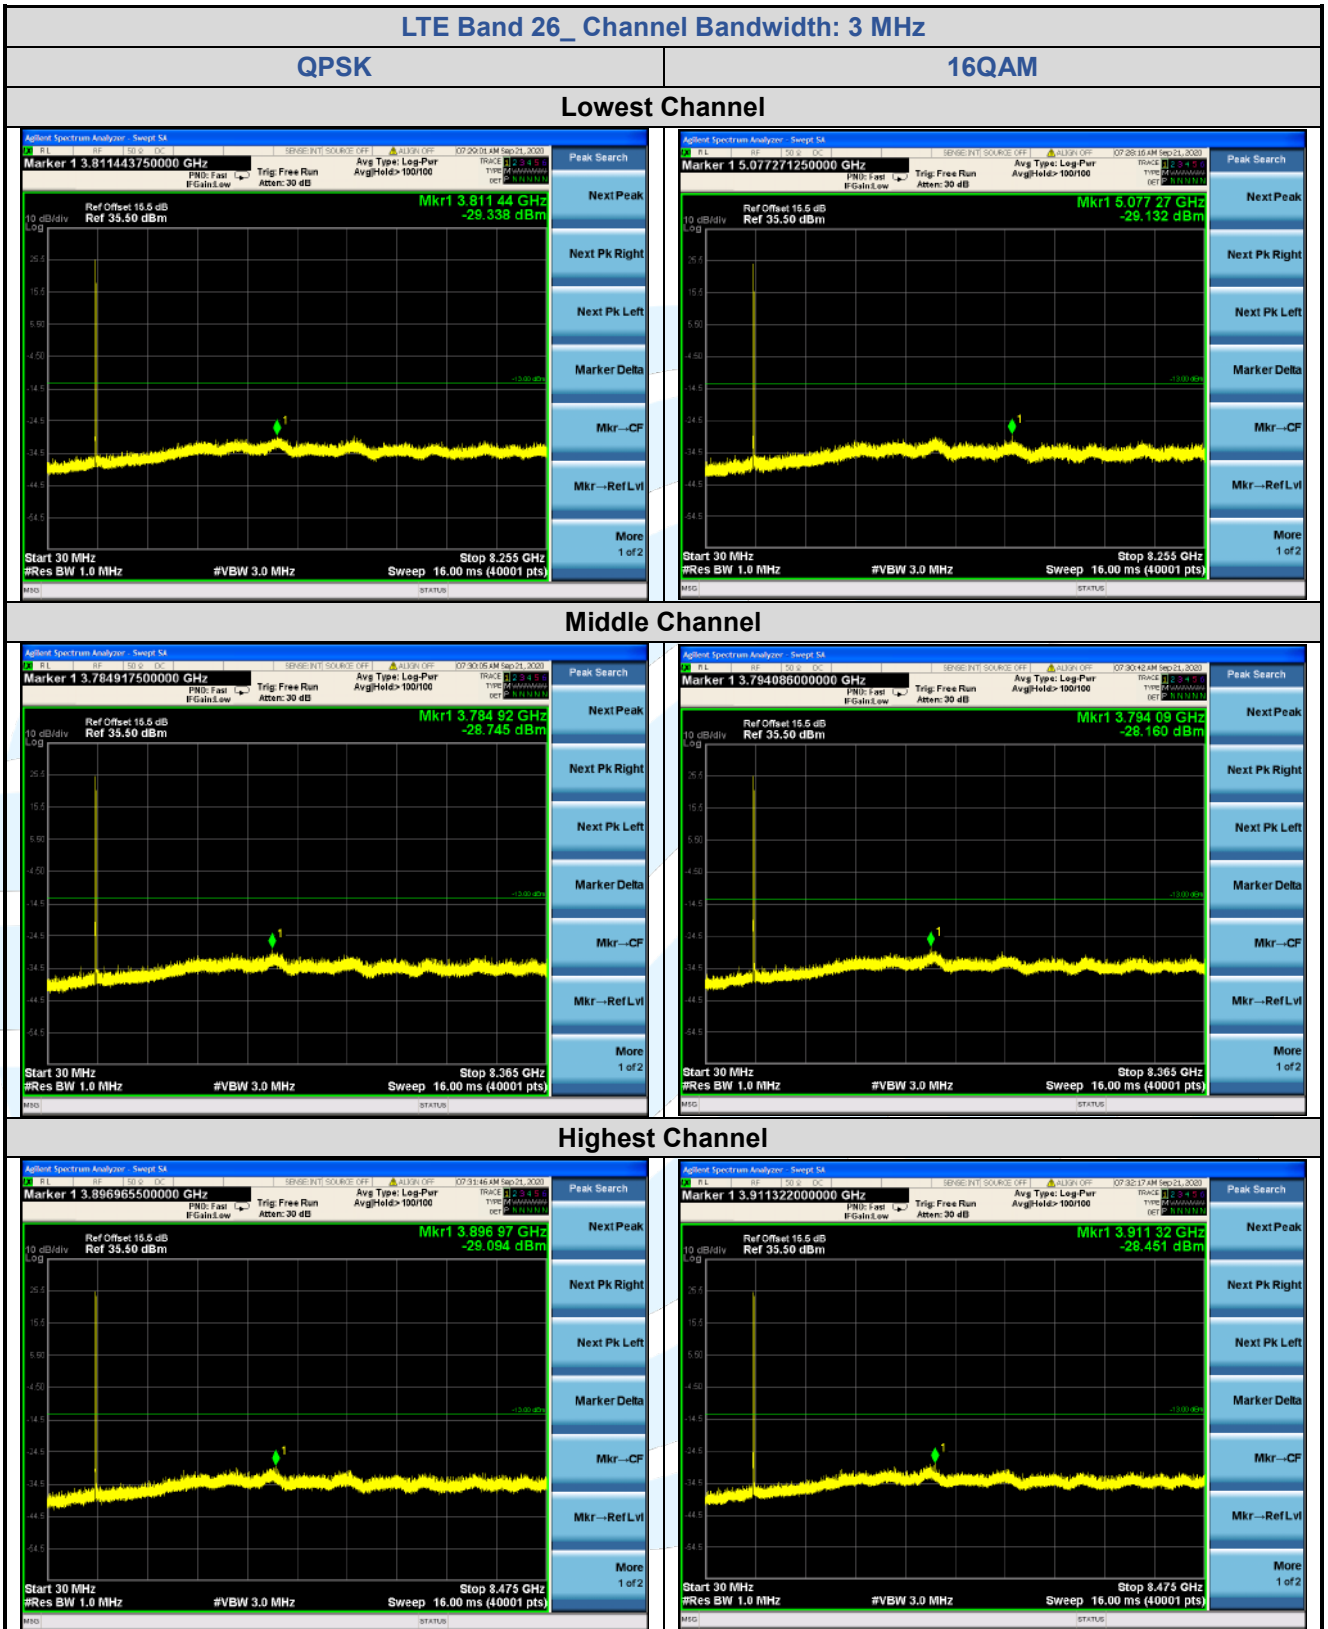

Tel: +86-755-28230888

Fax: +86-755-28230886

E-mail: info@uttlab.com

<http://www.uttlab.com>

UTTR-RF-FCC4G-V1.1

5.7.7 LTE Band 26

**Shenzhen UnionTrust Quality and Technology Co., Ltd.**

Address: Unit D/E of 9/F and 16/F, Block A, Building 6, Baoneng science and technology park, Longhua district, Shenzhen, China