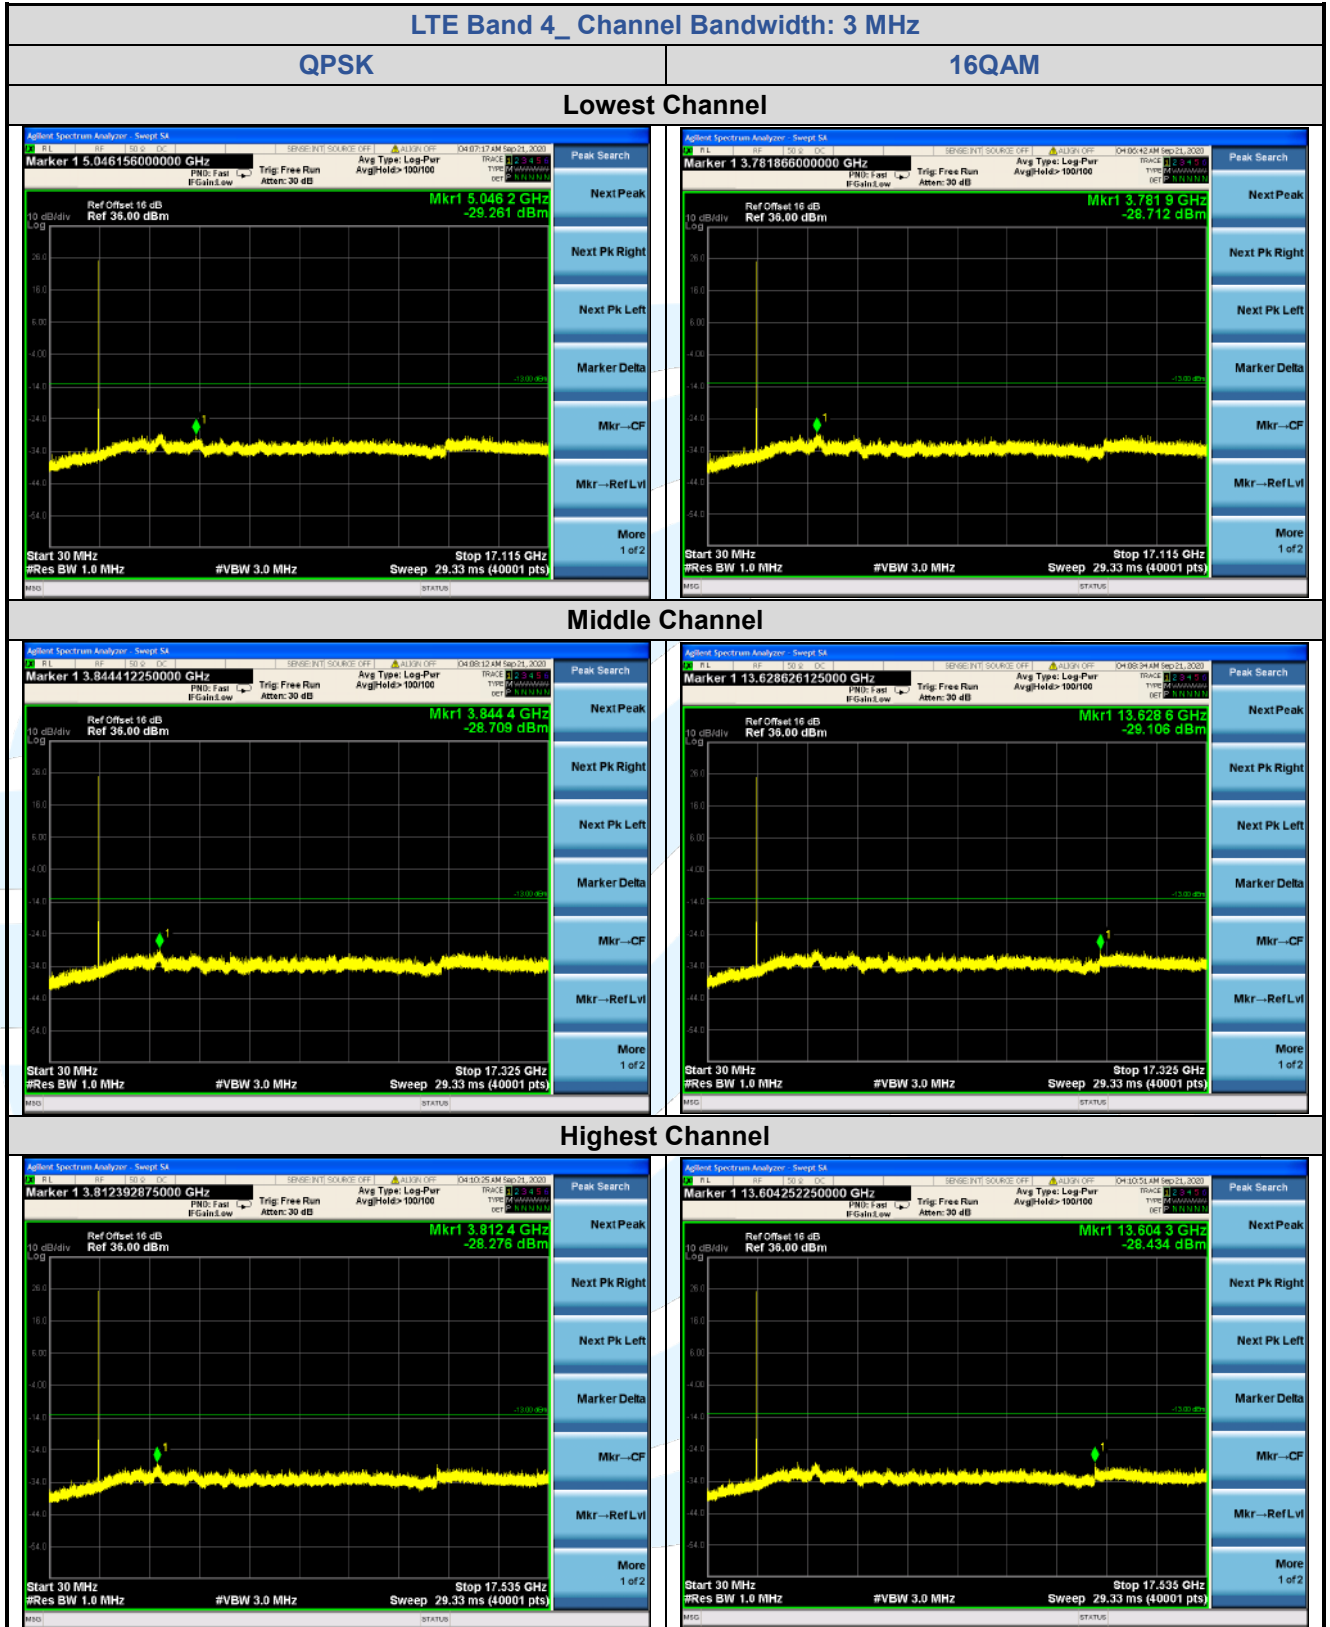

Tel: +86-755-28230888

Fax: +86-755-28230886

E-mail: info@uttlab.com

<http://www.uttlab.com>

UTTR-RF-FCC4G-V1.1

5.7.2 LTE Band 4

**Shenzhen UnionTrust Quality and Technology Co., Ltd.**

Address: Unit D/E of 9/F and 16/F, Block A, Building 6, Baoneng science and technology park, Longhua district, Shenzhen, China