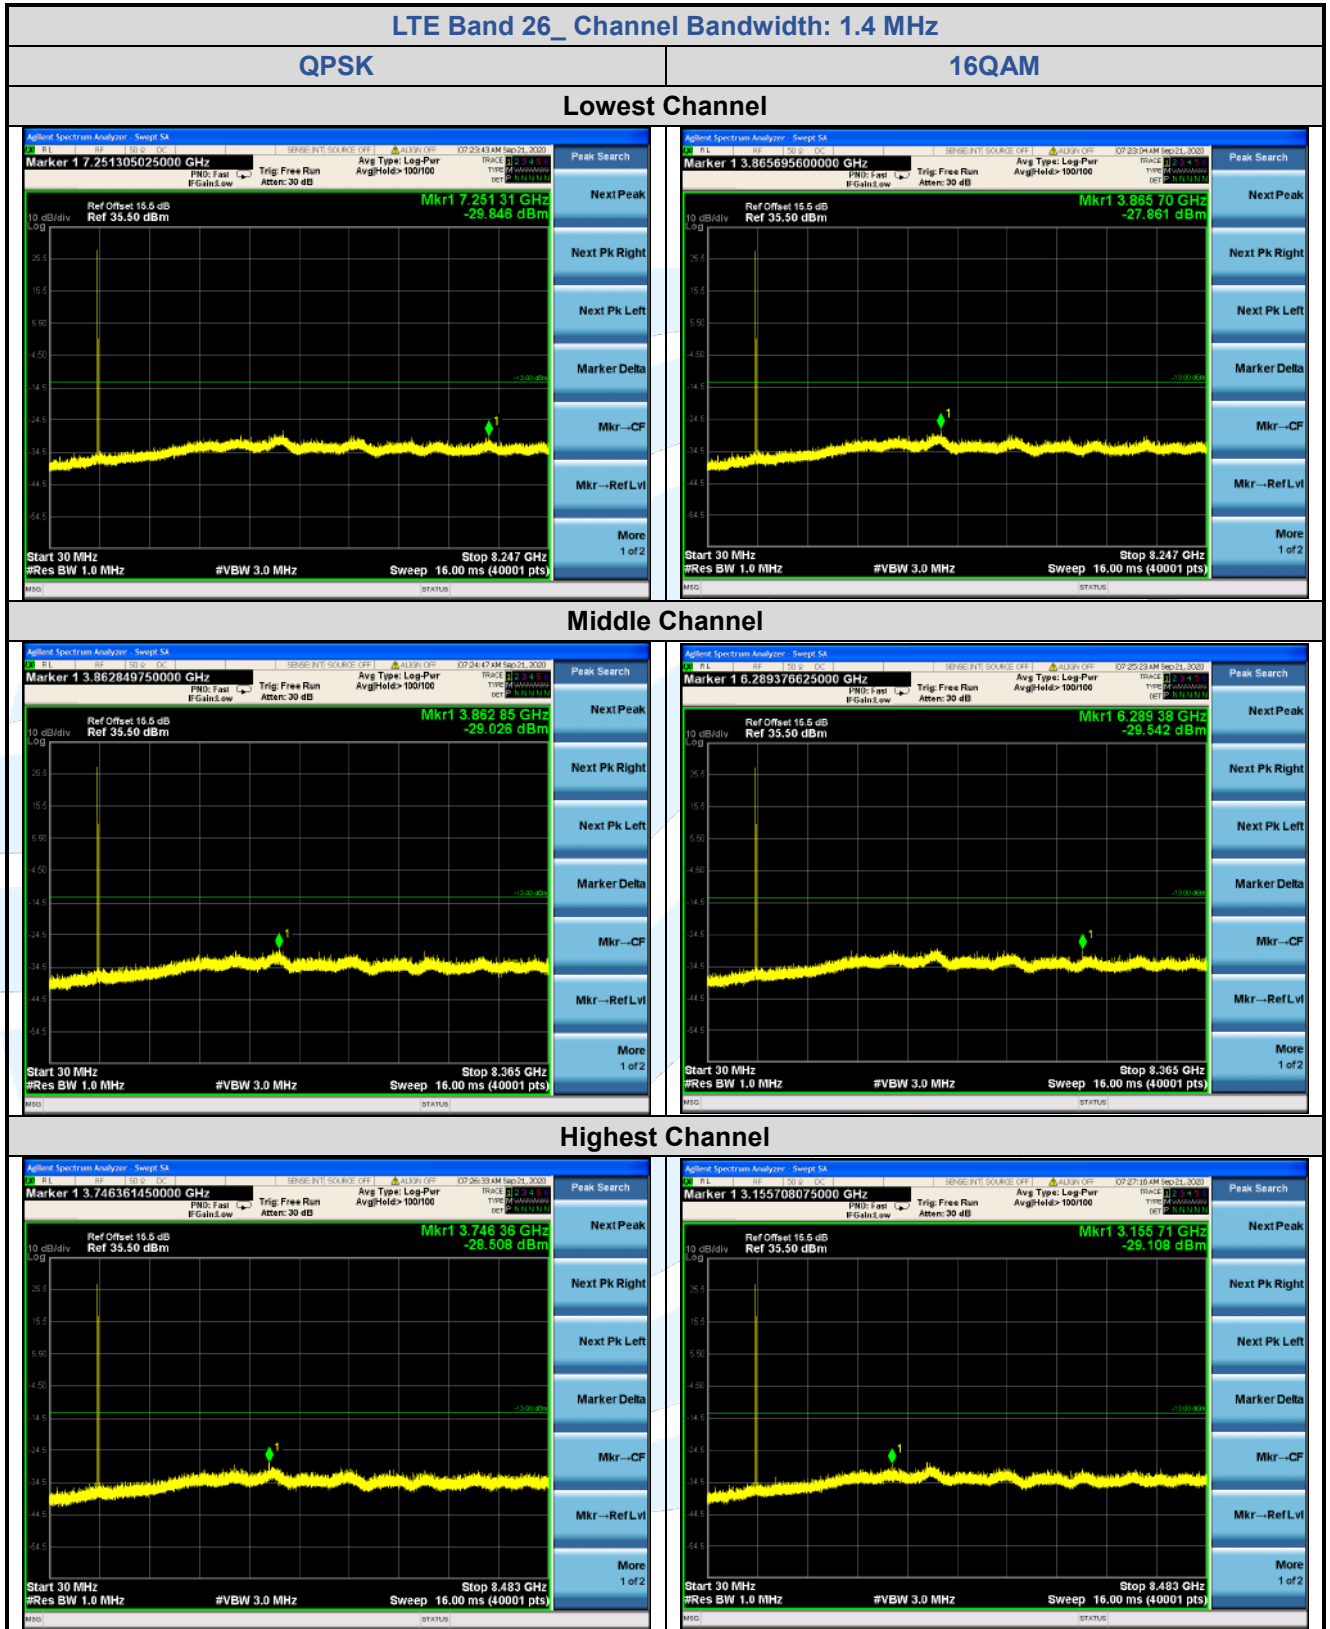

Tel: +86-755-28230888

Fax: +86-755-28230886

E-mail: info@uttlab.com

<http://www.uttlab.com>

UTTR-RF-FCC4G-V1.1

5.7.7 LTE Band 26

**Shenzhen UnionTrust Quality and Technology Co., Ltd.**

Address: Unit D/E of 9/F and 16/F, Block A, Building 6, Baoneng science and technology park, Longhua district, Shenzhen, China