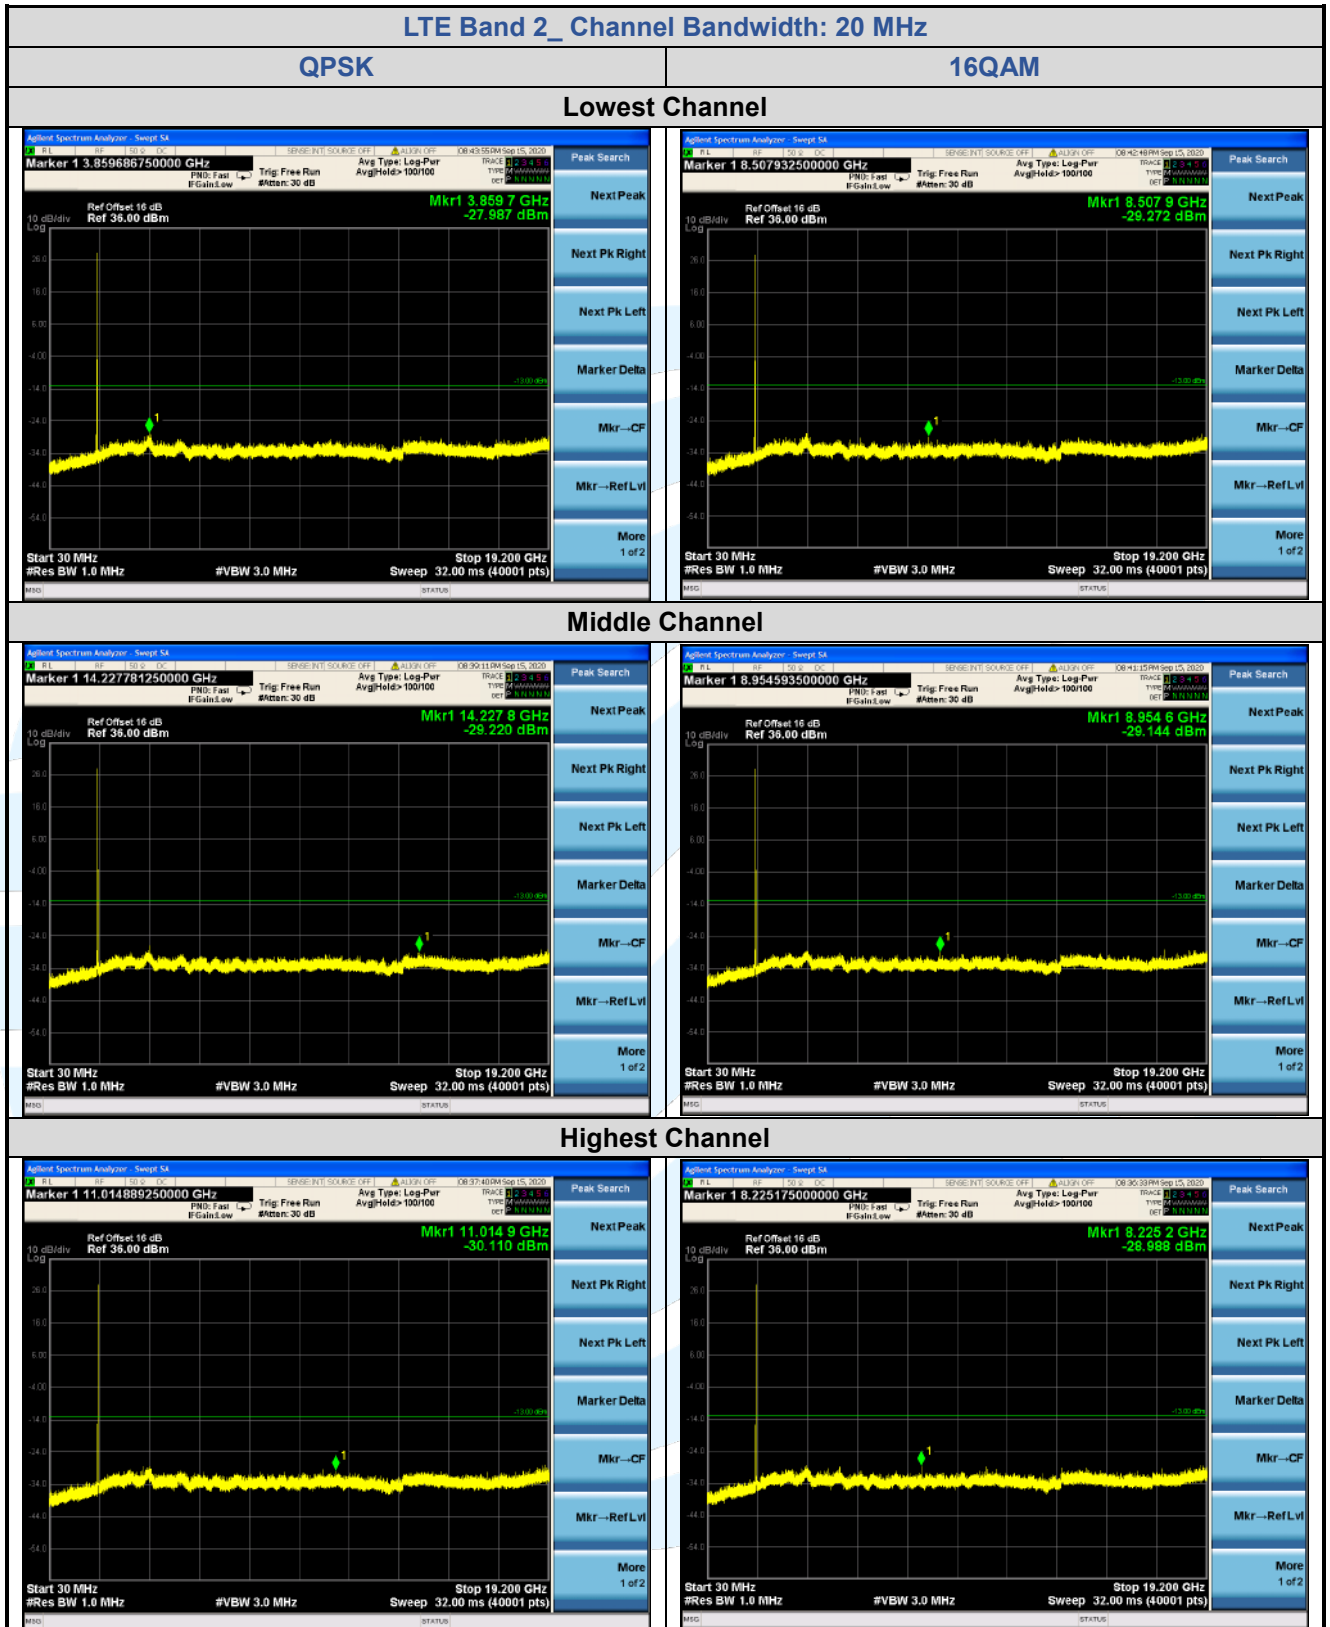

Shenzhen UnionTrust Quality and Technology Co., Ltd.

Address: Unit D/E of 9/F and 16/F, Block A, Building 6, Baoneng science and technology park, Longhua district, Shenzhen, China

Tel: +86-755-28230888

Fax: +86-755-28230886

E-mail: info@uttlab.com

<http://www.uttlab.com>

UTTR-RF-FCC4G-V1.1