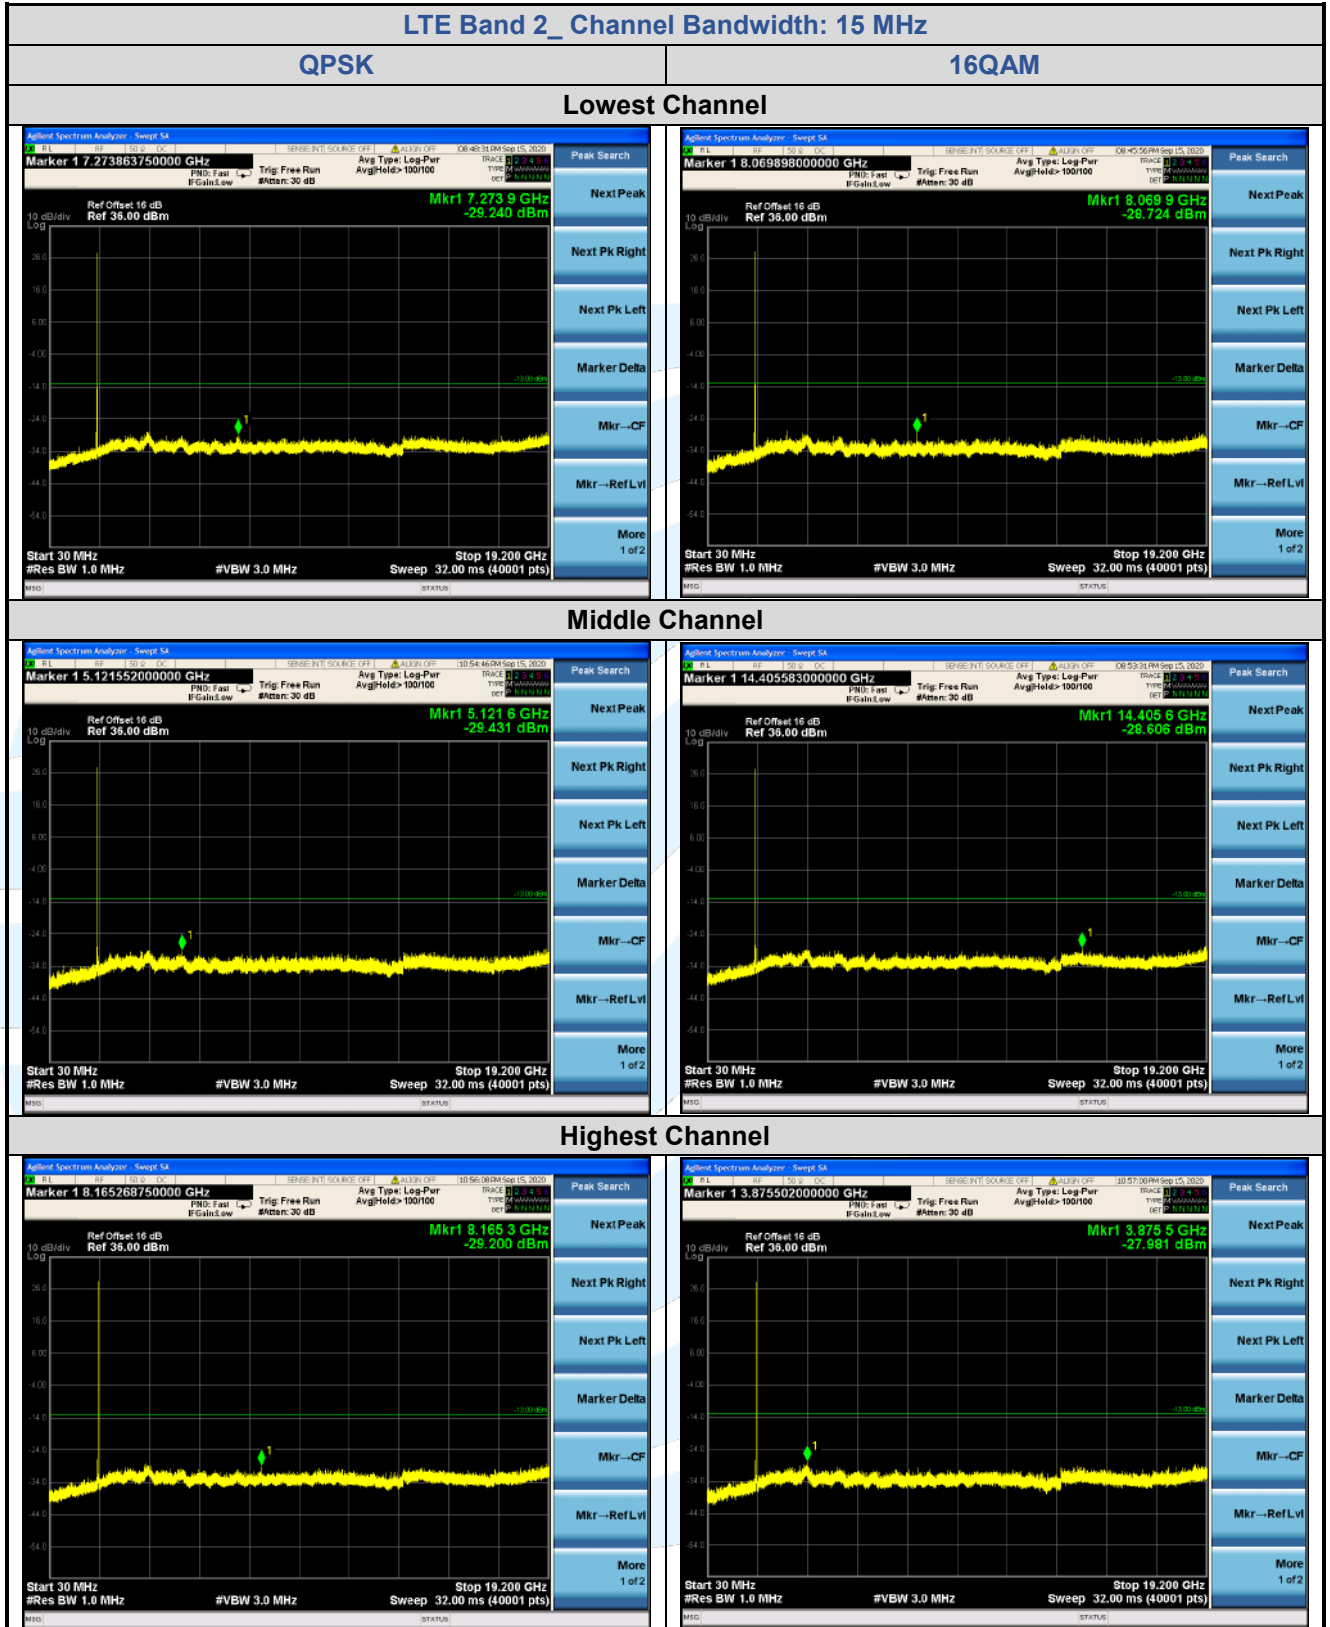

Shenzhen UnionTrust Quality and Technology Co., Ltd.

Address: Unit D/E of 9/F and 16/F, Block A, Building 6, Baoneng science and technology park, Longhua district, Shenzhen, China

Tel: +86-755-28230888

Fax: +86-755-28230886

E-mail: info@uttlab.com

<http://www.uttlab.com>

UTTR-RF-FCC4G-V1.1