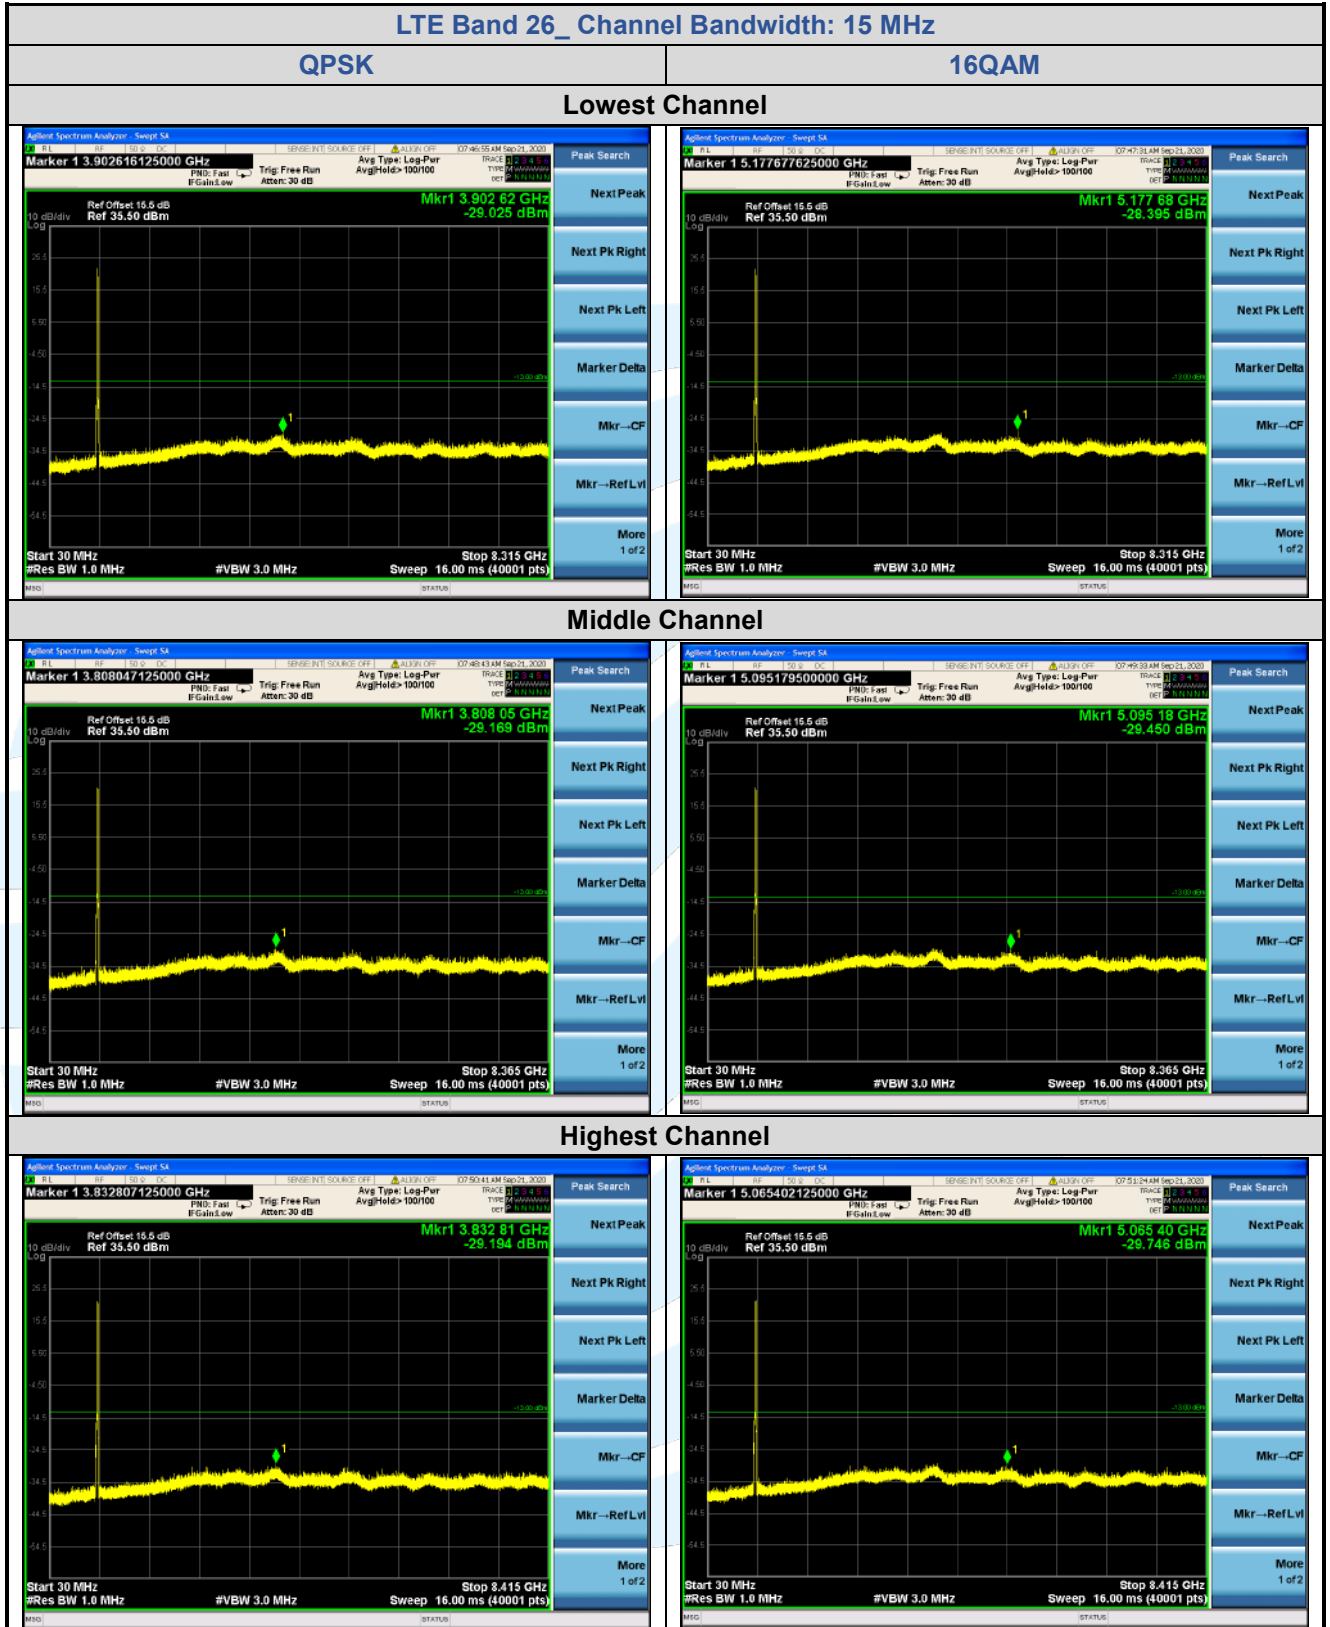

Shenzhen UnionTrust Quality and Technology Co., Ltd.

Address: Unit D/E of 9/F and 16/F, Block A, Building 6, Baoneng science and technology park, Longhua district, Shenzhen, China

Tel: +86-755-28230888

Fax: +86-755-28230886

E-mail: info@uttlab.com

<http://www.uttlab.com>

UTTR-RF-FCC4G-V1.1