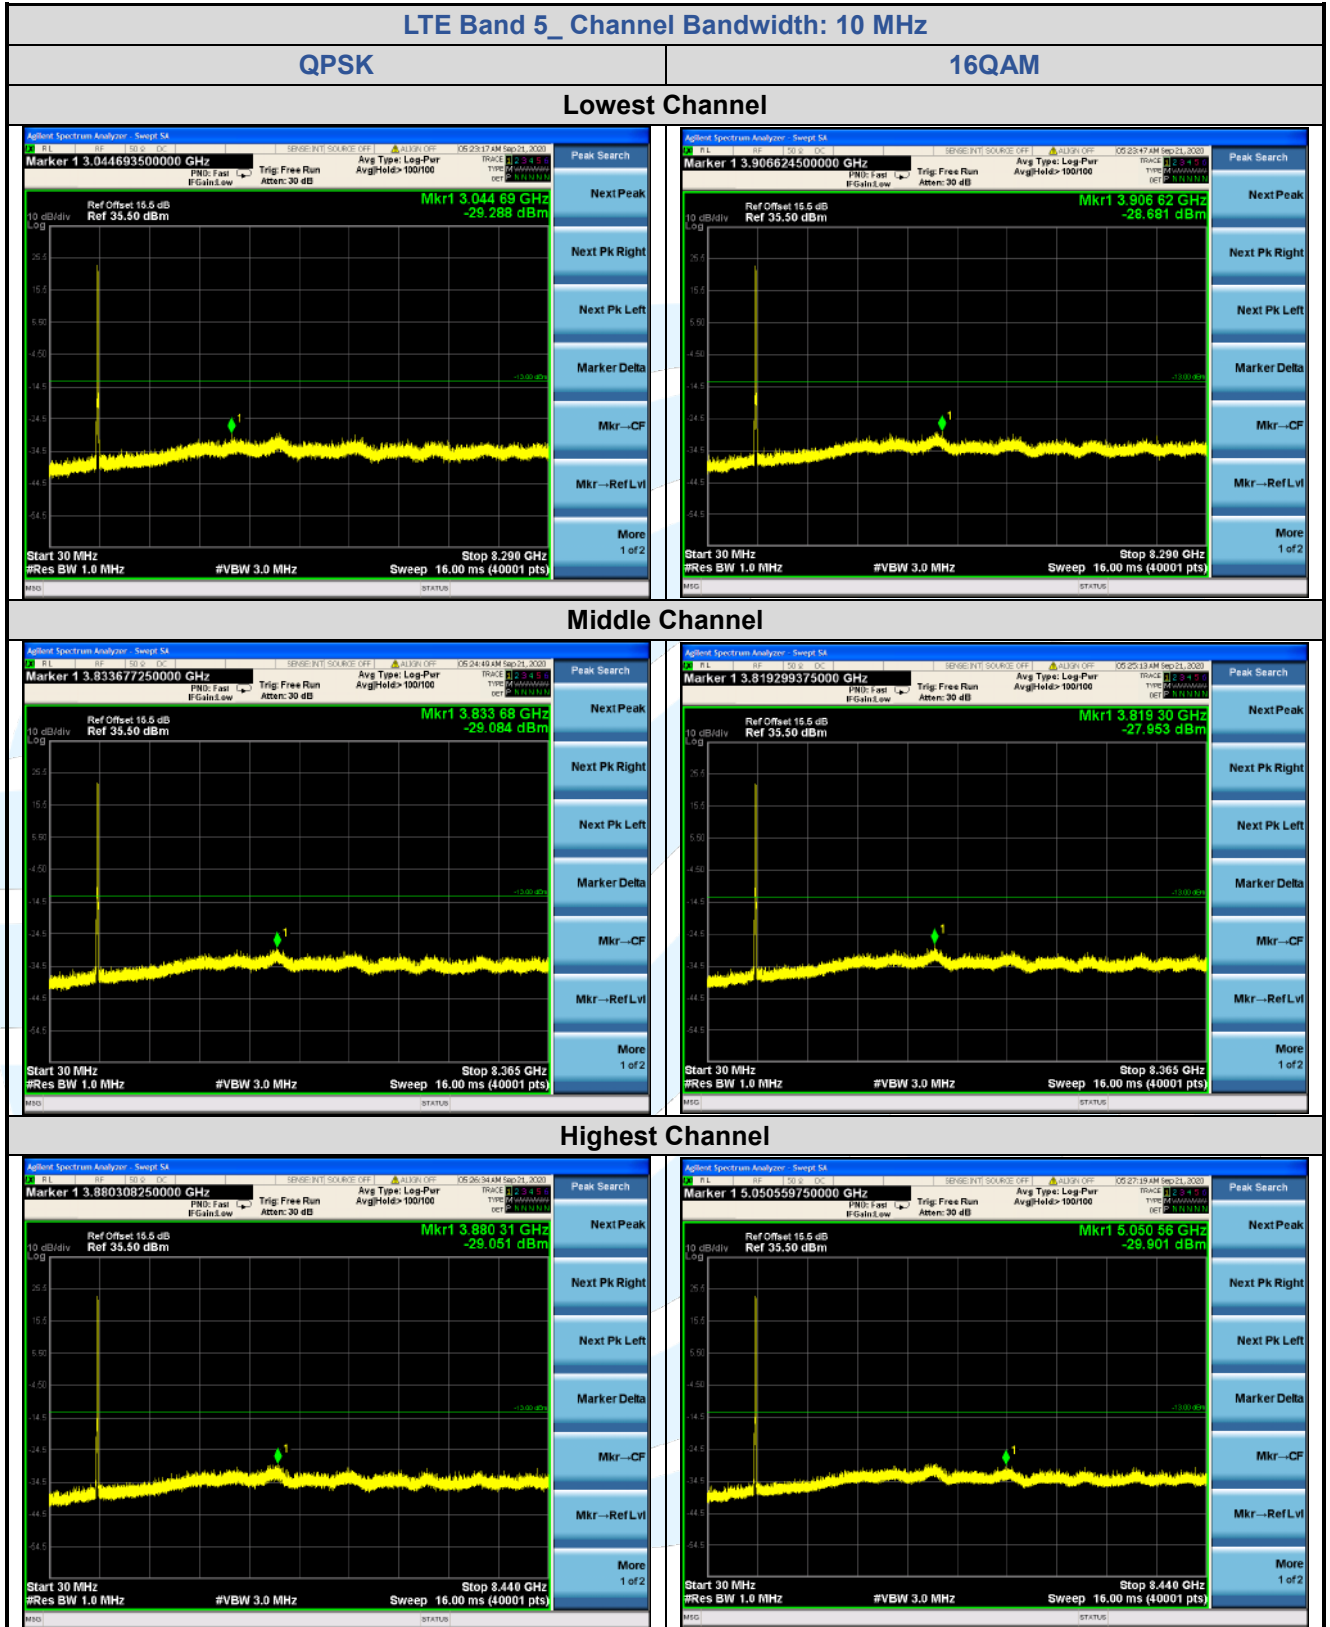

Shenzhen UnionTrust Quality and Technology Co., Ltd.

Address: Unit D/E of 9/F and 16/F, Block A, Building 6, Baoneng science and technology park, Longhua district, Shenzhen, China

Tel: +86-755-28230888

Fax: +86-755-28230886

E-mail: info@uttlab.com

<http://www.uttlab.com>

UTTR-RF-FCC4G-V1.1