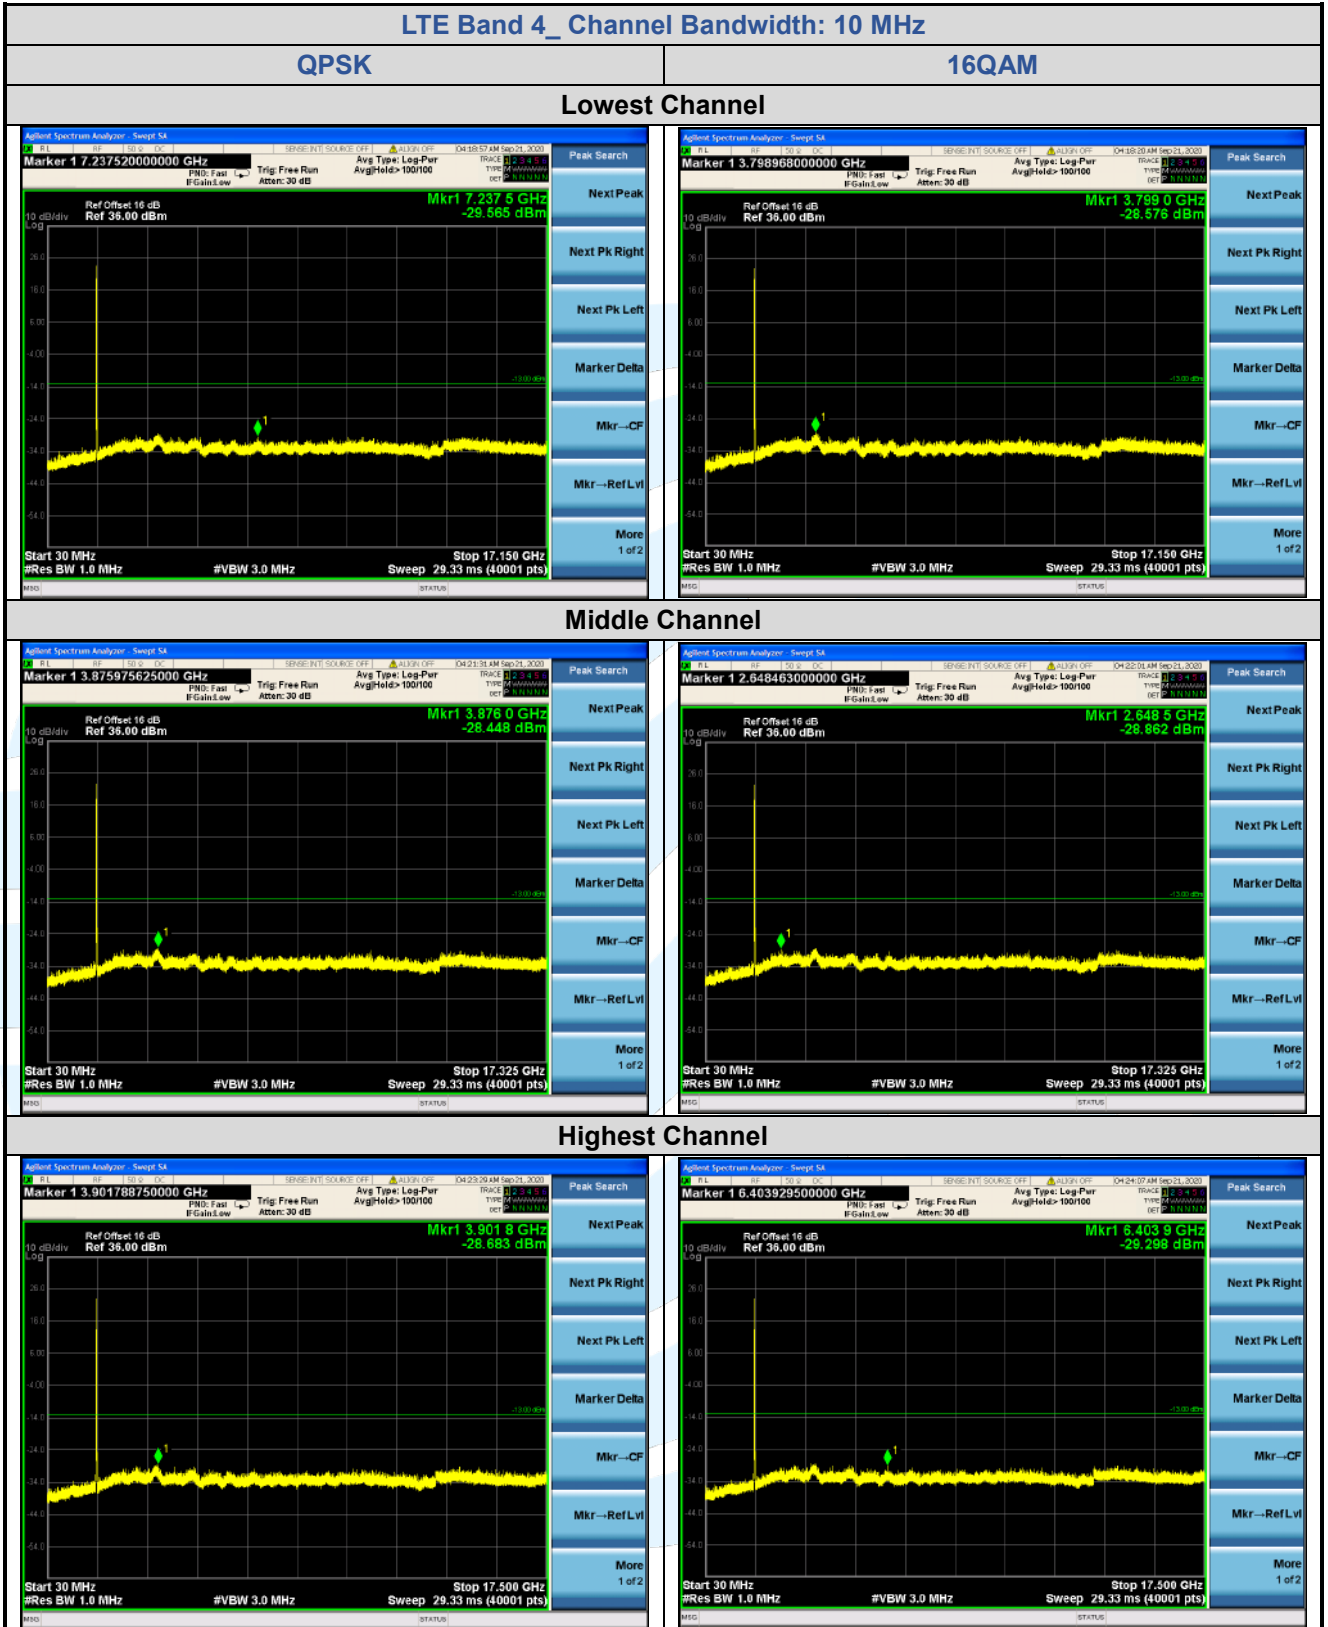

Shenzhen UnionTrust Quality and Technology Co., Ltd.

Address: Unit D/E of 9/F and 16/F, Block A, Building 6, Baoneng science and technology park, Longhua district, Shenzhen, China

Tel: +86-755-28230888

Fax: +86-755-28230886

E-mail: info@uttlab.com

<http://www.uttlab.com>

UTTR-RF-FCC4G-V1.1