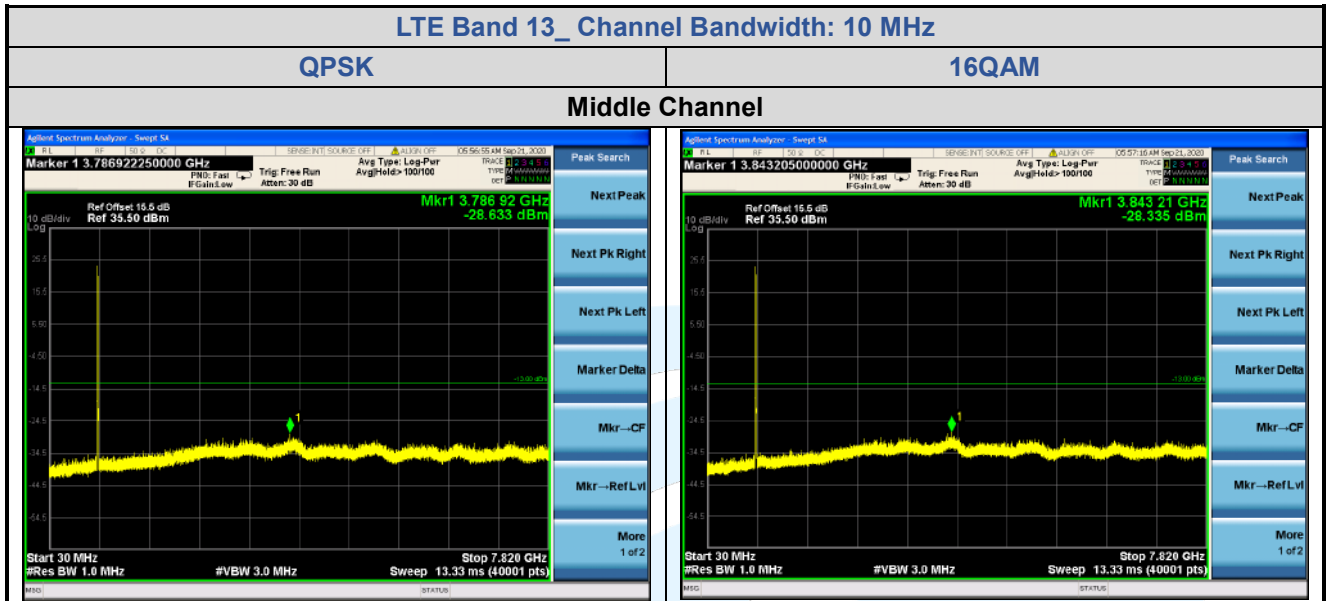

Tel: +86-755-28230888

Fax: +86-755-28230886

E-mail: info@uttlab.com

<http://www.uttlab.com>

UTTR-RF-FCC4G-V1.1

5.7.5 LTE Band 13

**Shenzhen UnionTrust Quality and Technology Co., Ltd.**

Address: Unit D/E of 9/F and 16/F, Block A, Building 6, Baoneng science and technology park, Longhua district, Shenzhen, China