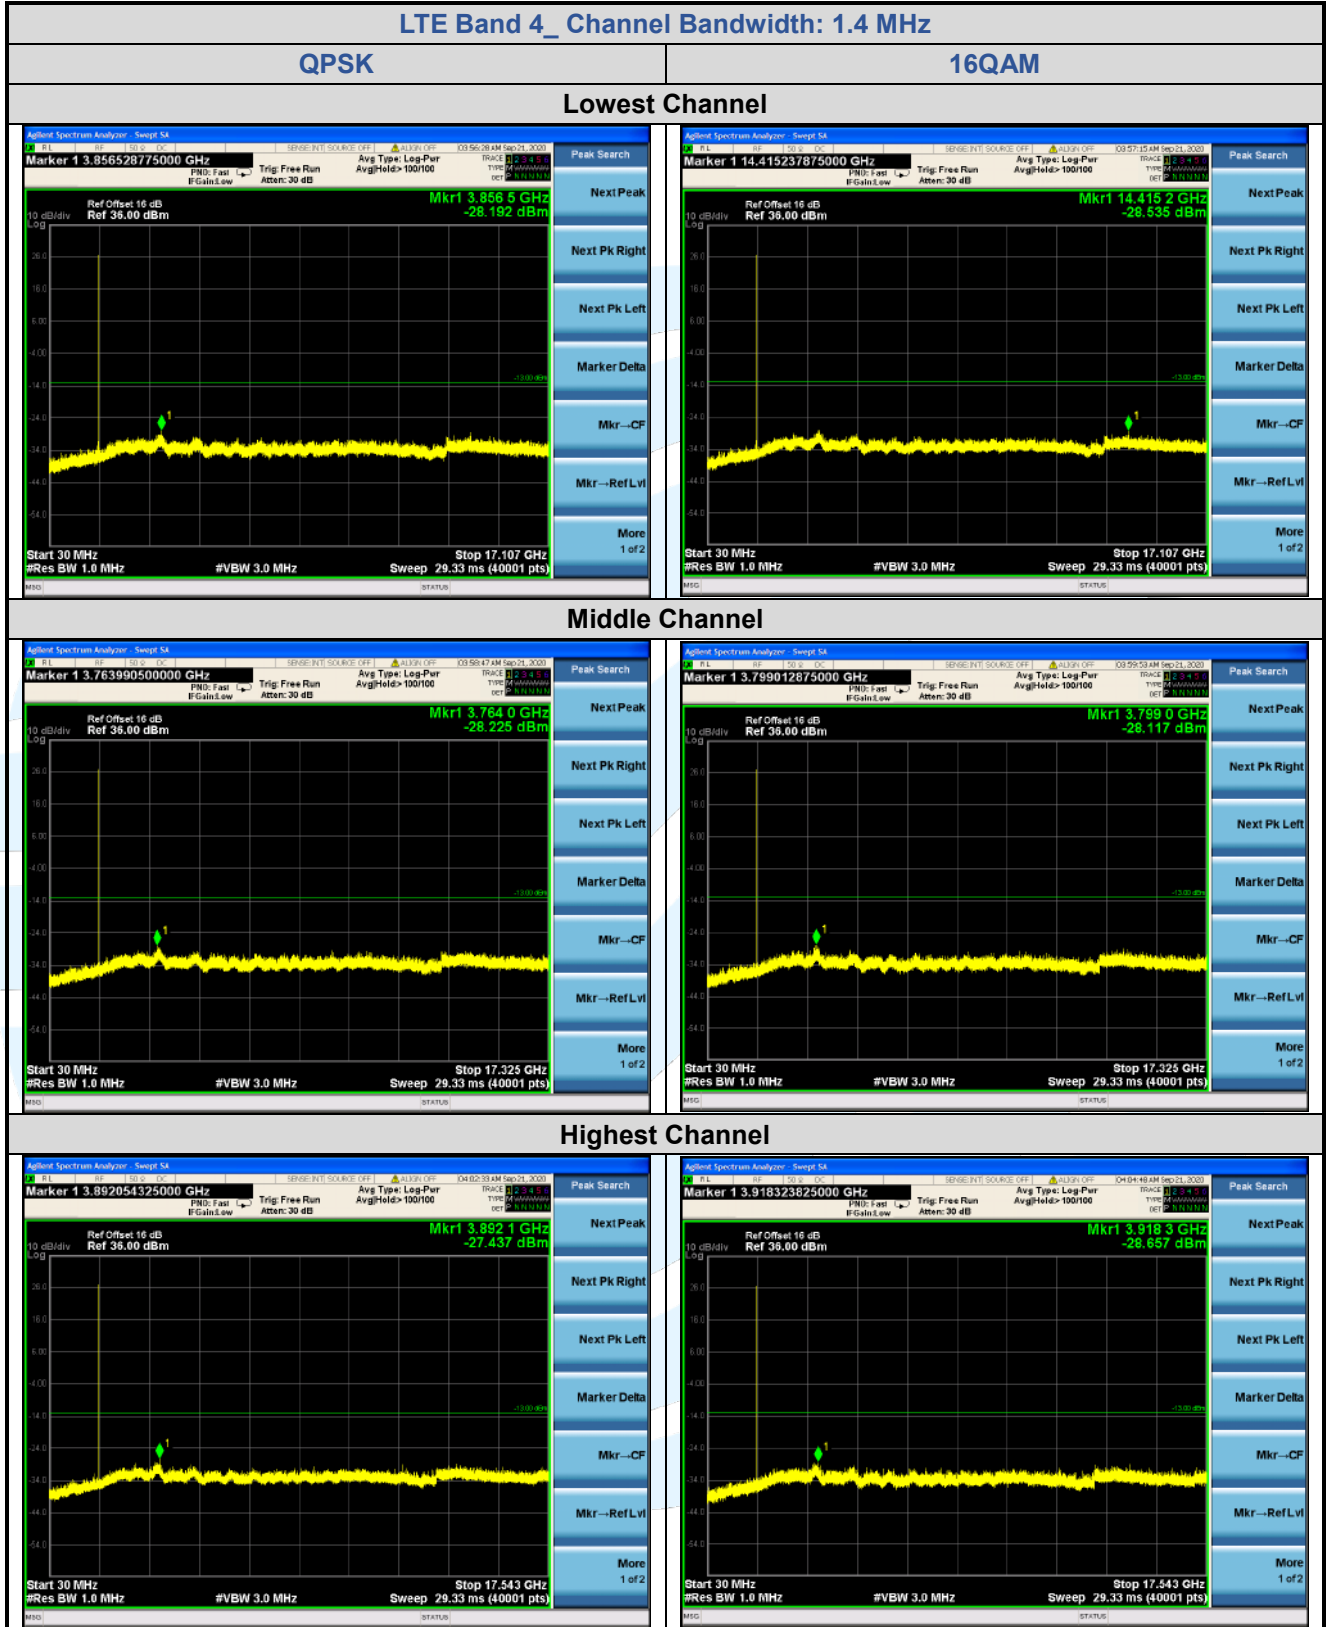

Tel: +86-755-28230888

Fax: +86-755-28230886

E-mail: info@uttlab.com

<http://www.uttlab.com>

UTTR-RF-FCC4G-V1.1

5.7.2 LTE Band 4

**Shenzhen UnionTrust Quality and Technology Co., Ltd.**

Address: Unit D/E of 9/F and 16/F, Block A, Building 6, Baoneng science and technology park, Longhua district, Shenzhen, China