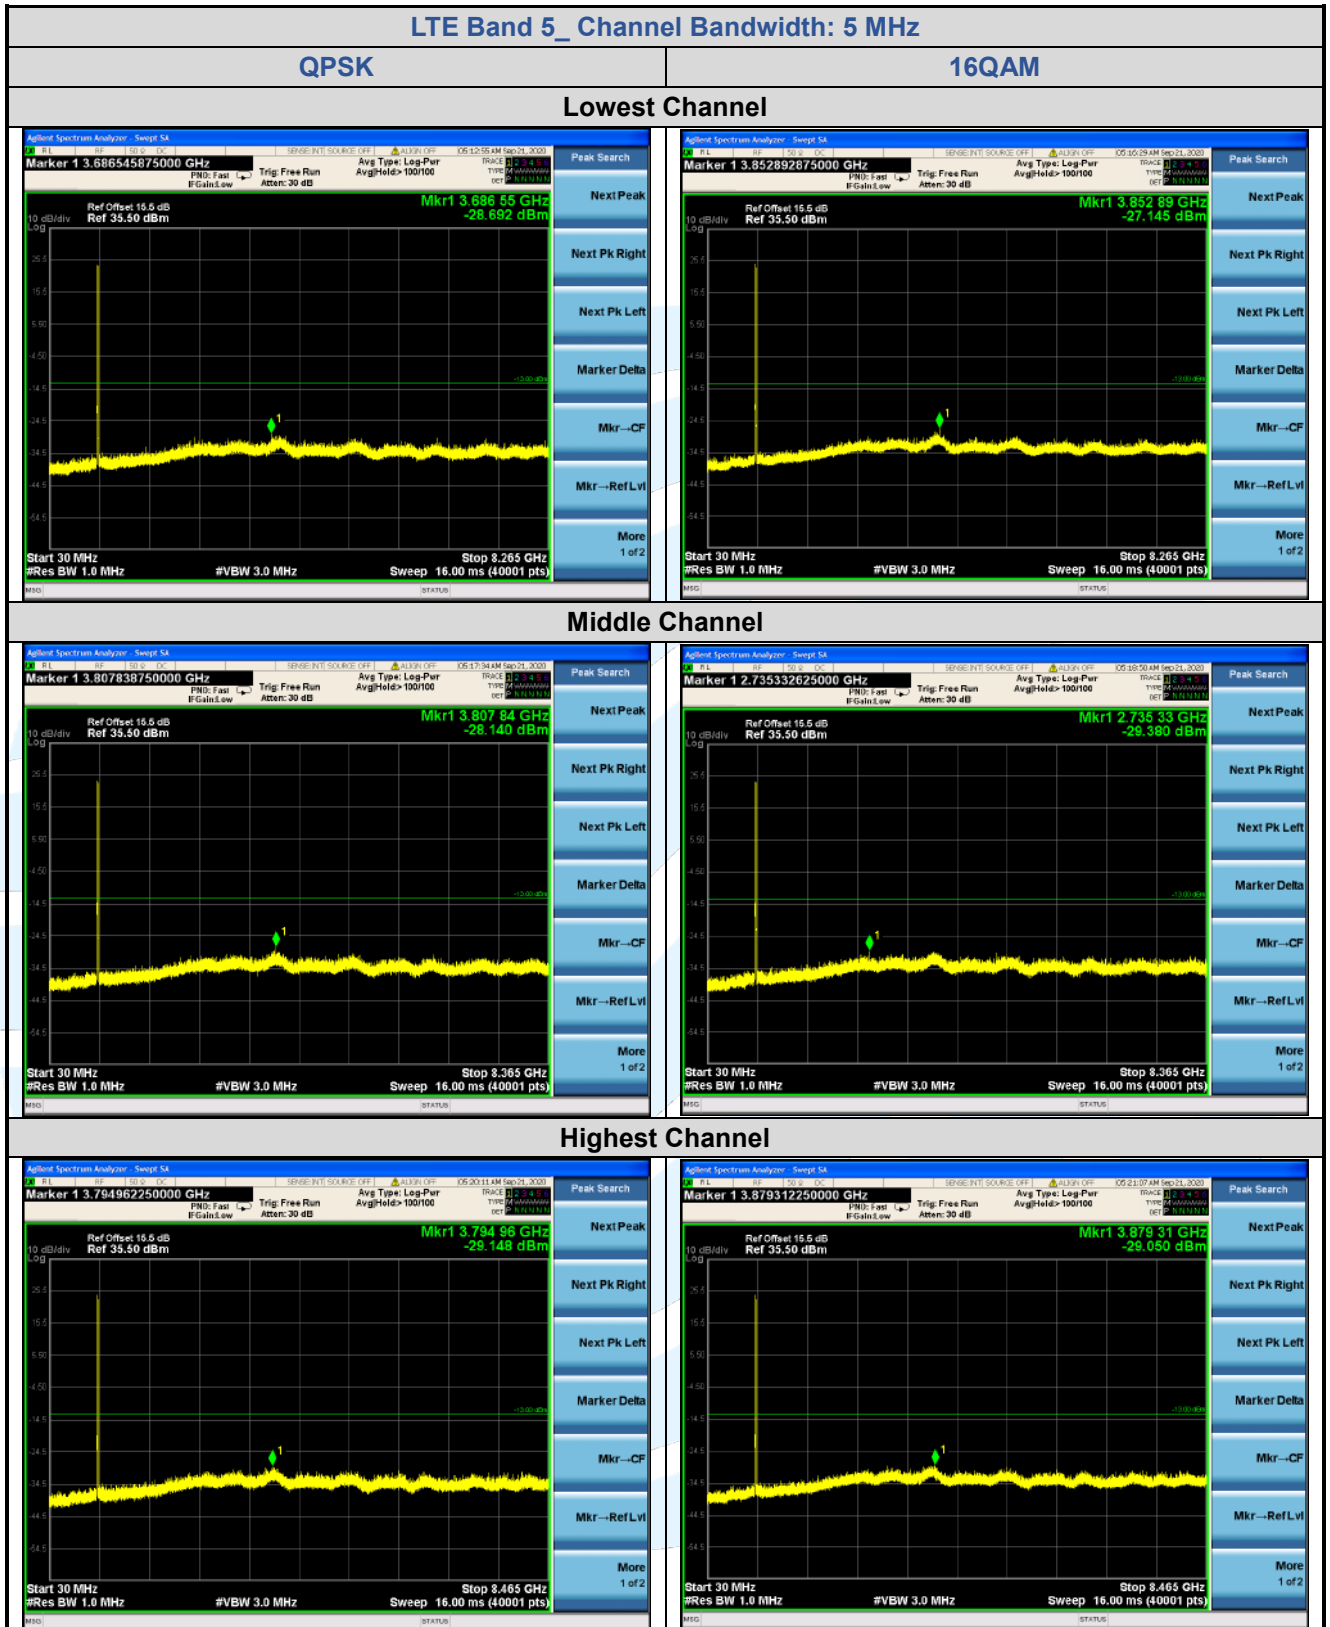

Shenzhen UnionTrust Quality and Technology Co., Ltd.

Address: Unit D/E of 9/F and 16/F, Block A, Building 6, Baoneng science and technology park, Longhua district, Shenzhen, China

Tel: +86-755-28230888

Fax: +86-755-28230886

E-mail: info@uttlab.com

<http://www.uttlab.com>

UTTR-RF-FCC4G-V1.1