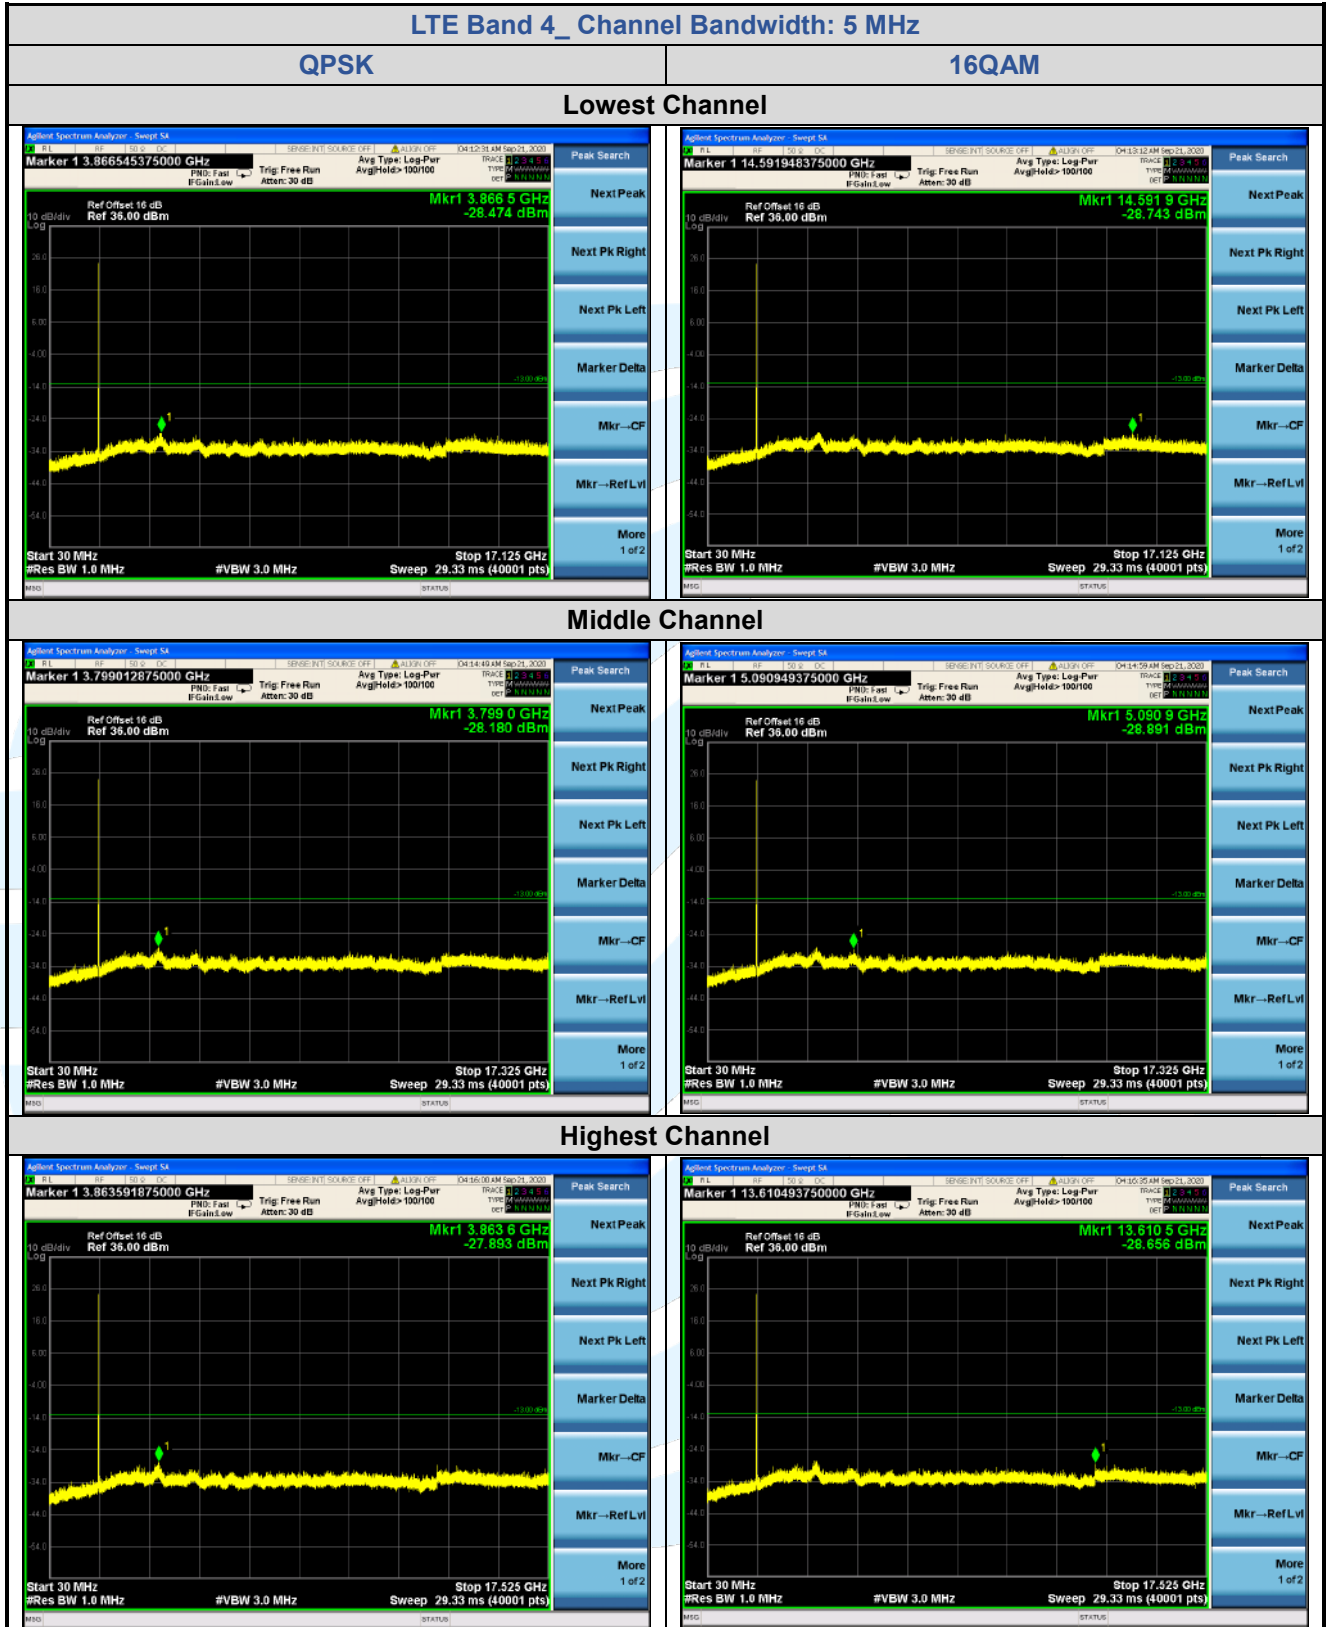

Shenzhen UnionTrust Quality and Technology Co., Ltd.

Address: Unit D/E of 9/F and 16/F, Block A, Building 6, Baoneng science and technology park, Longhua district, Shenzhen, China

Tel: +86-755-28230888

Fax: +86-755-28230886

E-mail: info@uttlab.com

<http://www.uttlab.com>

UTTR-RF-FCC4G-V1.1