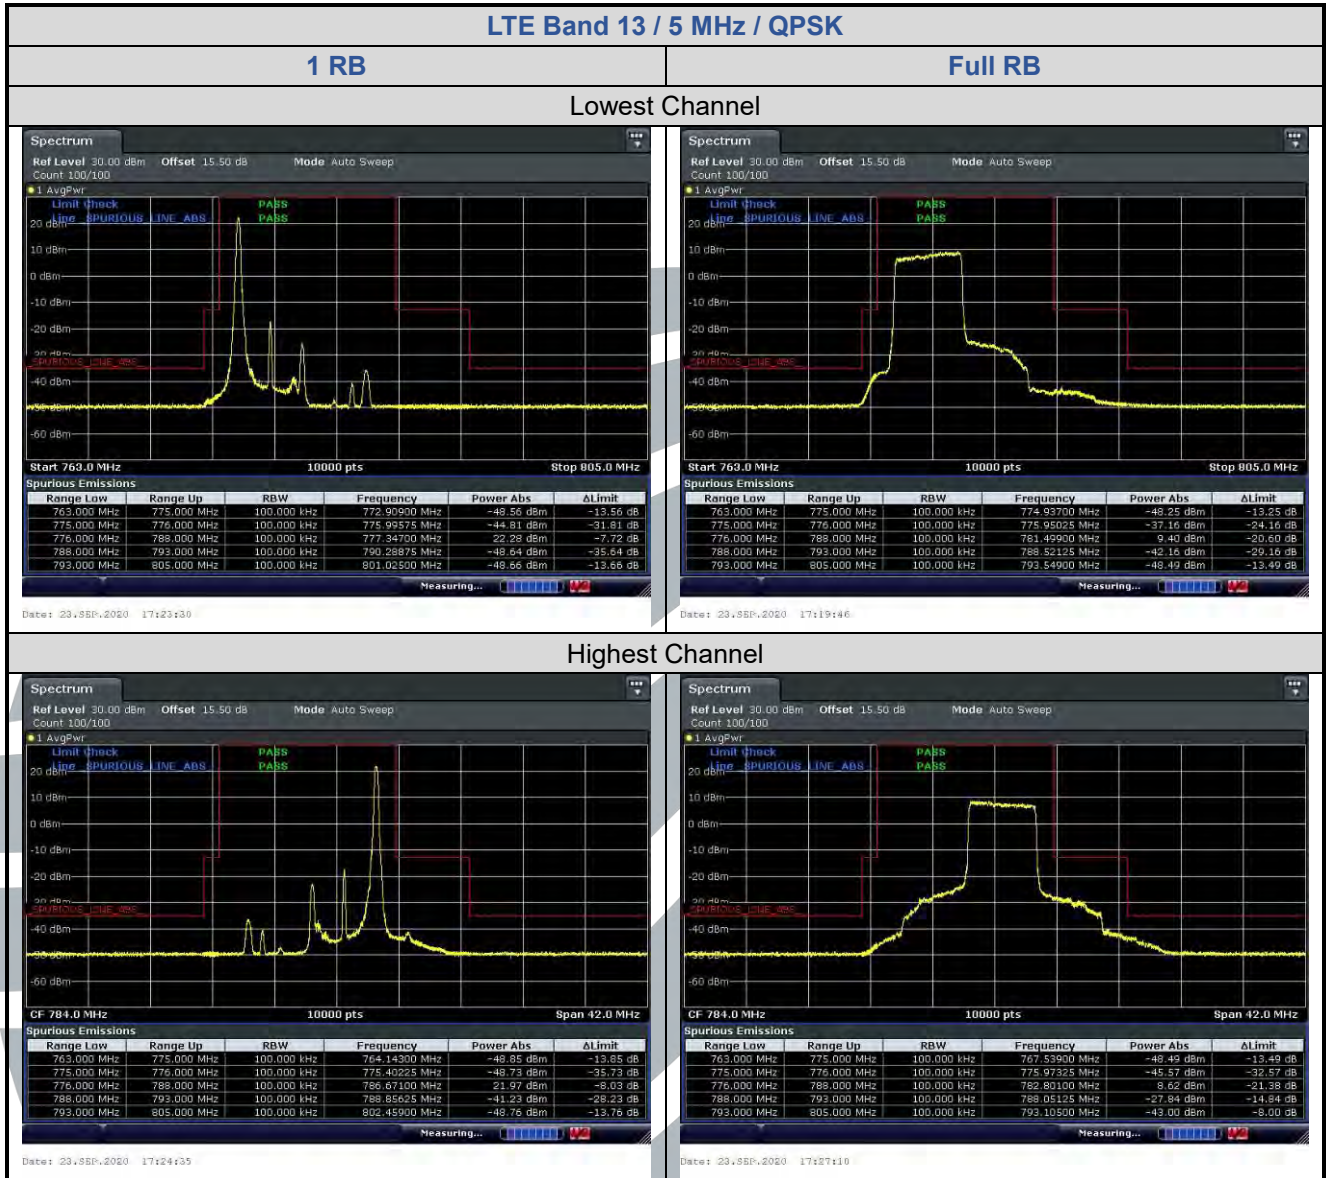

5.6.5 LTE Band 13

Shenzhen UnionTrust Quality and Technology Co., Ltd.

Address: Unit D/E of 9/F and 16/F, Block A, Building 6, Baoneng science and technology park, Longhua district, Shenzhen, China

Tel: +86-755-28230888