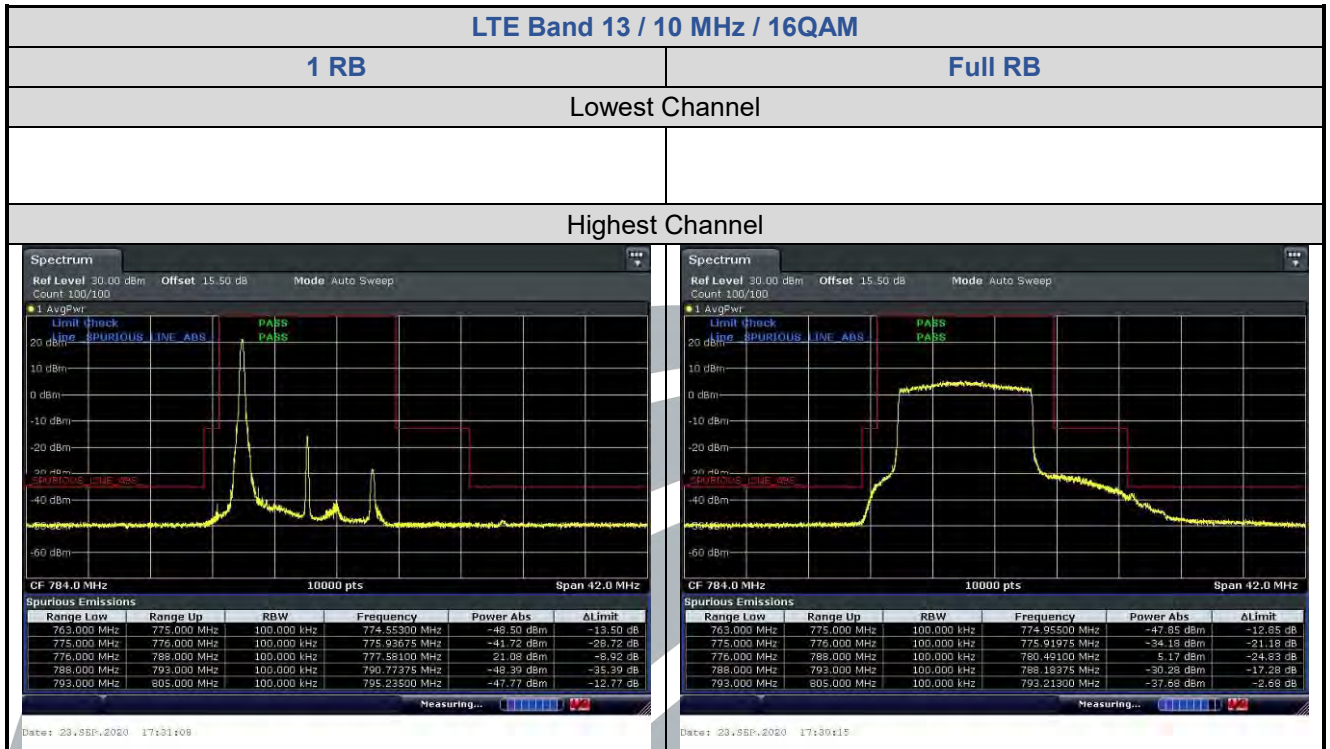

Shenzhen UnionTrust Quality and Technology Co., Ltd.

Address: Unit D/E of 9/F and 16/F, Block A, Building 6, Baoneng science and technology park, Longhua district, Shenzhen, China

Tel: +86-755-28230888

Fax: +86-755-28230886

E-mail: info@uttlab.com

<http://www.uttlab.com>

UTTR-RF-FCC4G-V1.1