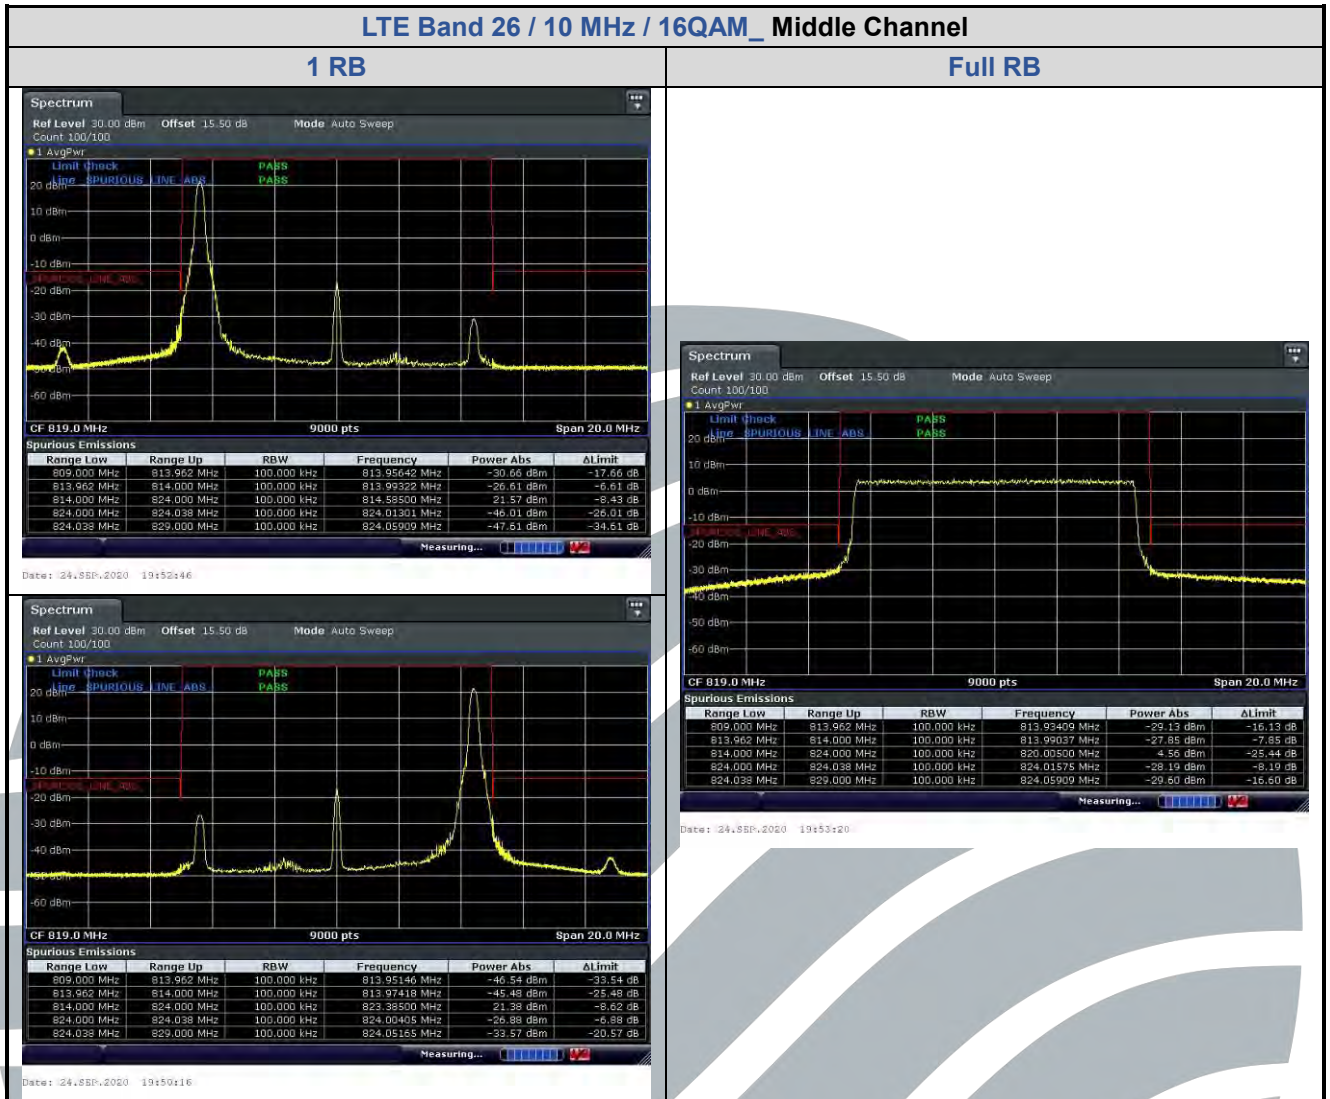

E-mail: info@uttlab.com

<http://www.uttlab.com>

UTTR-RF-FCC4G-V1.1

Shenzhen UnionTrust Quality and Technology Co., Ltd.

Address: Unit D/E of 9/F and 16/F, Block A, Building 6, Baoneng science and technology park, Longhua district, Shenzhen, China