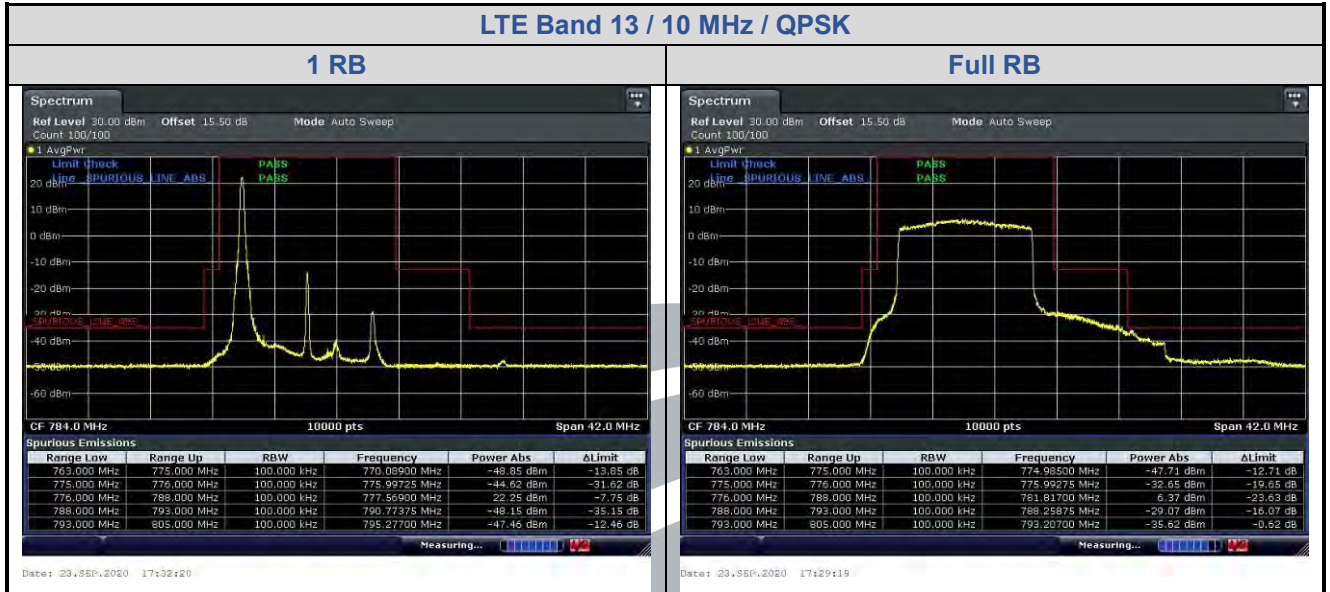

5.6.5 LTE Band 13

Shenzhen UnionTrust Quality and Technology Co., Ltd.

Address: Unit D/E of 9/F and 16/F, Block A, Building 6, Baoneng science and technology park, Longhua district, Shenzhen, China

Tel: +86-755-28230888