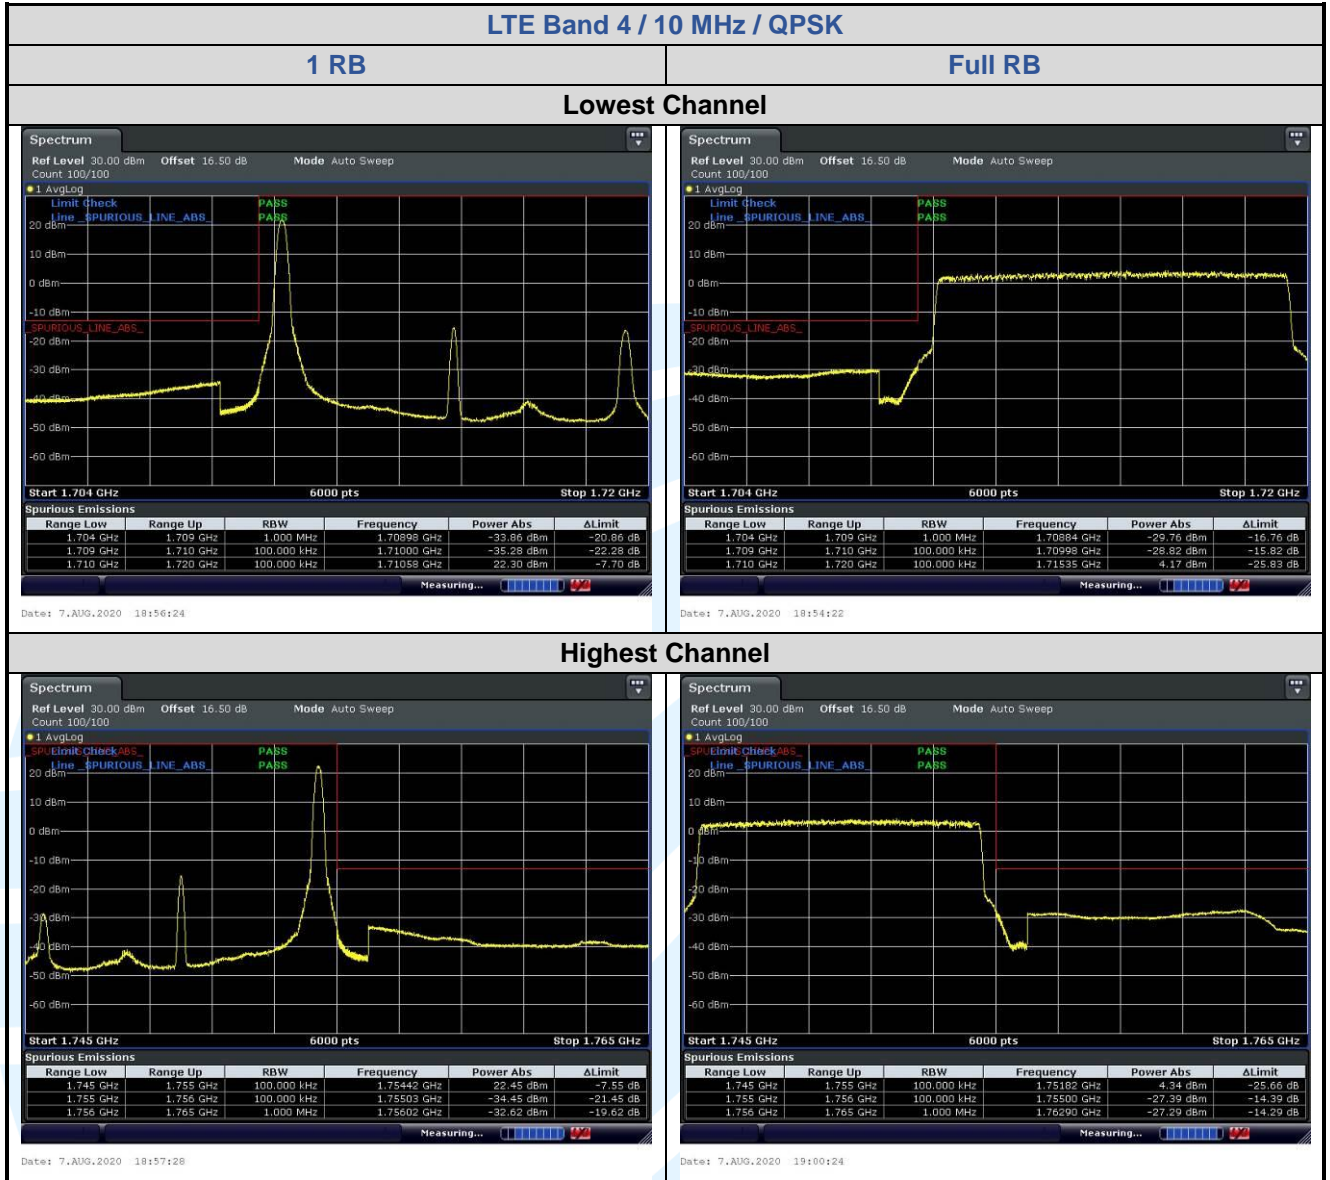

5.6.2 LTE Band 4

**Shenzhen UnionTrust Quality and Technology Co., Ltd.**

Address: Unit D/E of 9/F and 16/F, Block A, Building 6, Baoneng science and technology park, Longhua district, Shenzhen, China

Tel: +86-755-28230888