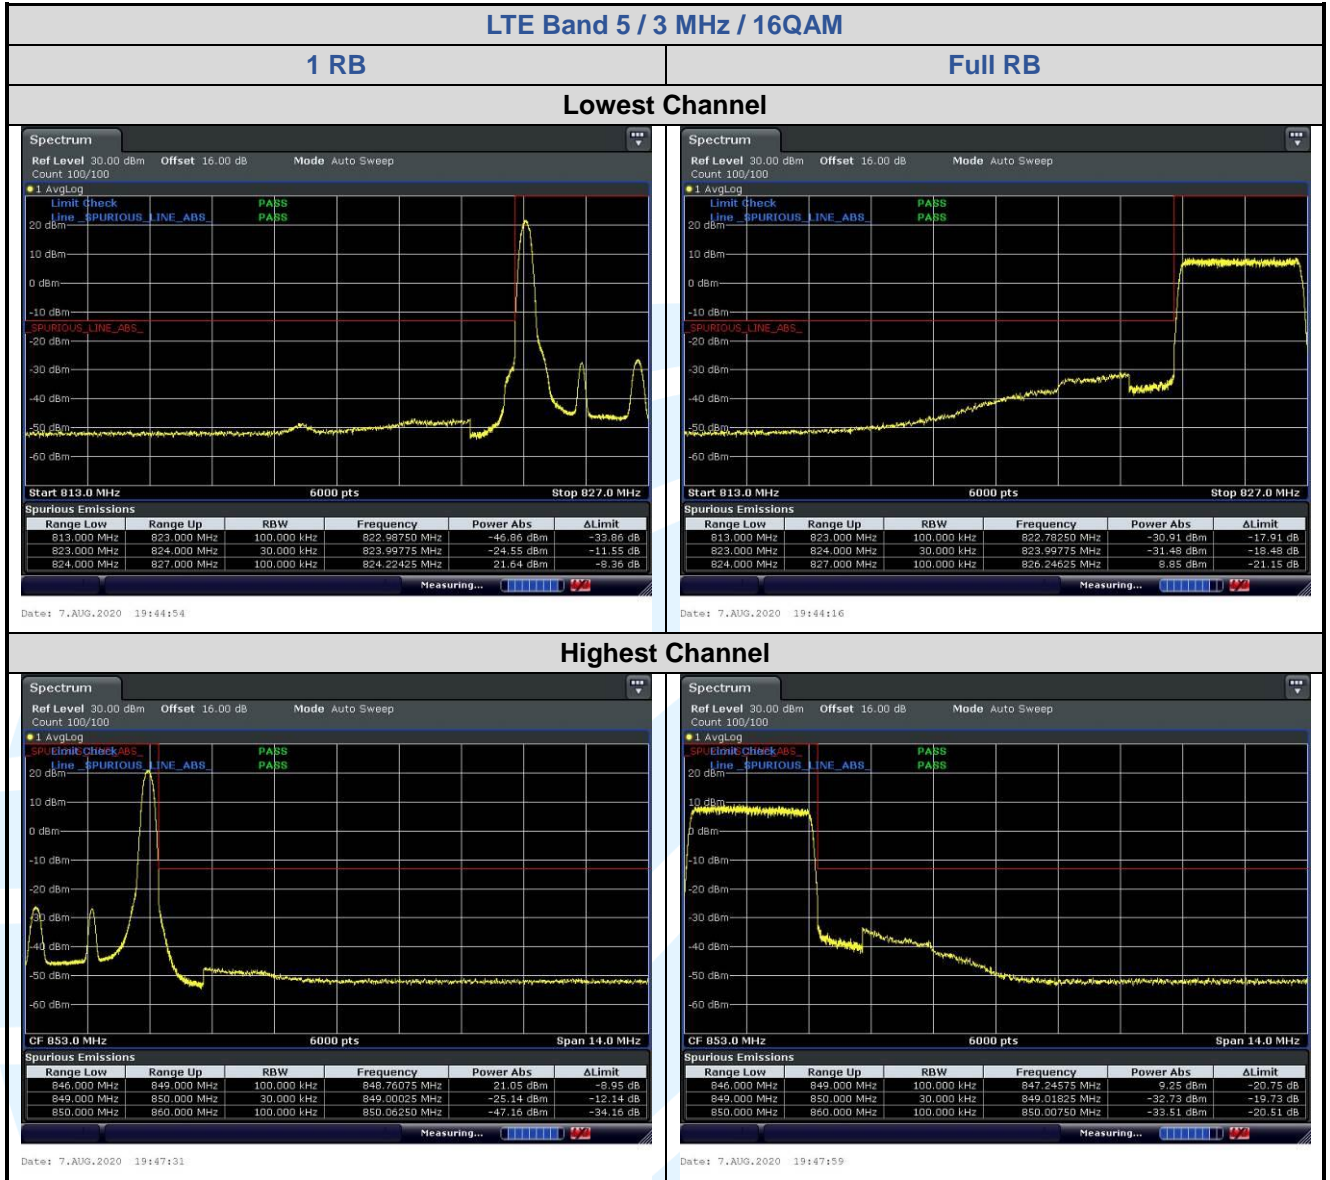

Fax: +86-755-28230886

E-mail: info@uttlab.com

<http://www.uttlab.com>

UTTR-RF-FCC4G-V1.1

5.6.3 LTE Band 5

**Shenzhen UnionTrust Quality and Technology Co., Ltd.**

Address: Unit D/E of 9/F and 16/F, Block A, Building 6, Baoneng science and technology park, Longhua district, Shenzhen, China