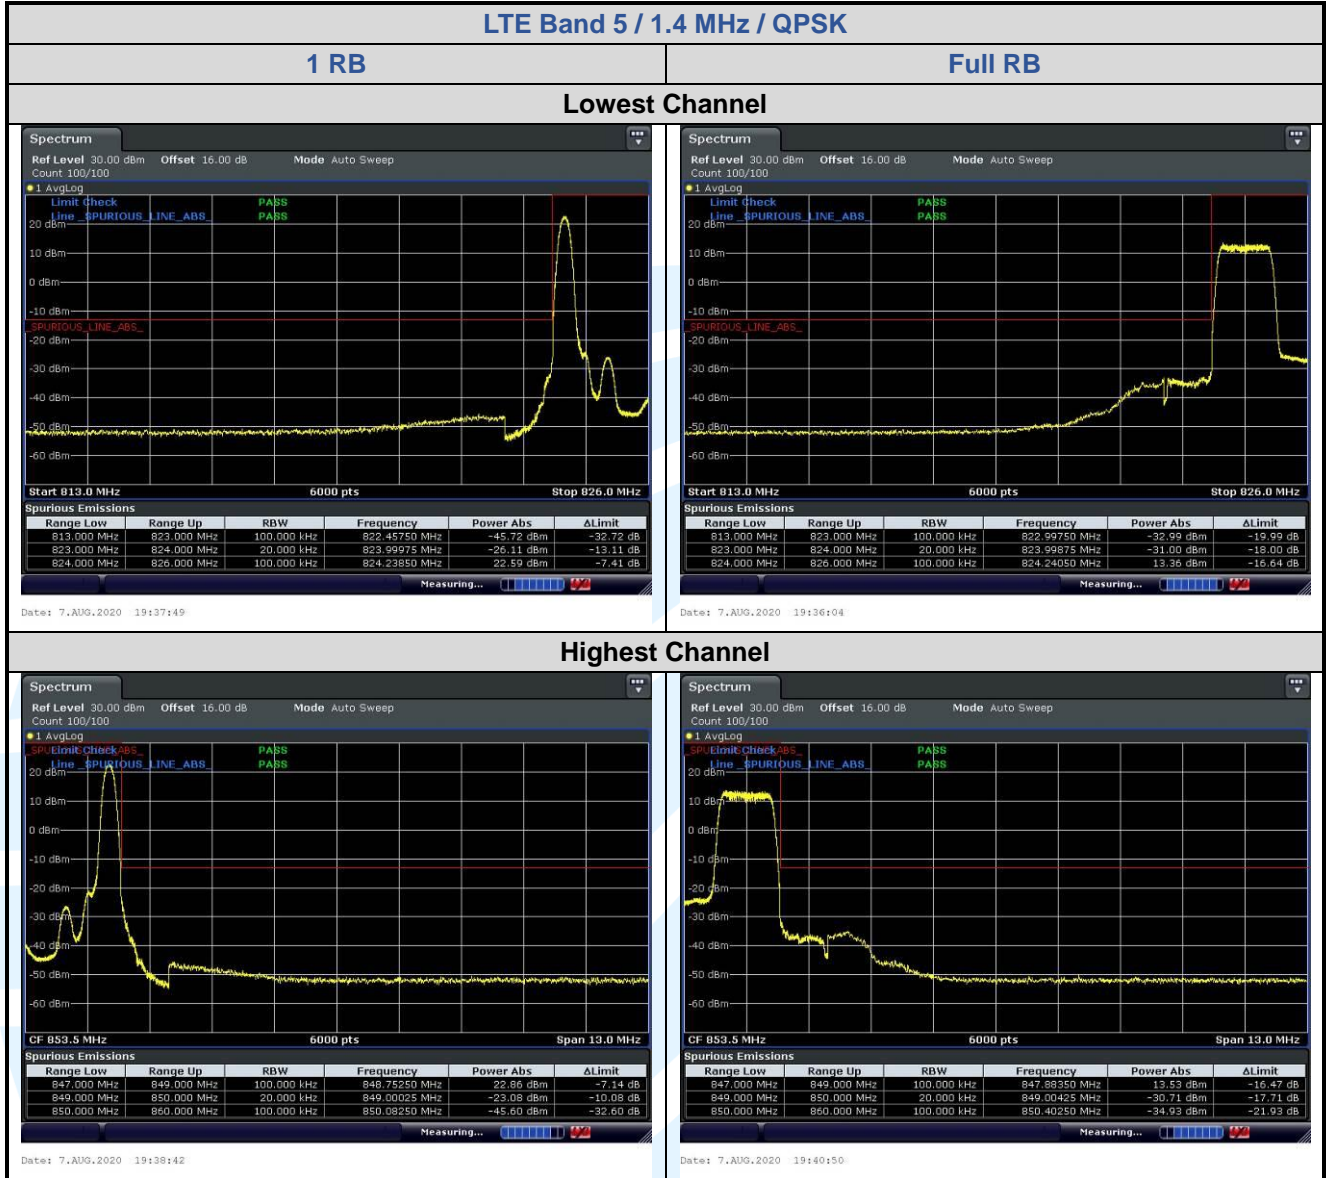

Fax: +86-755-28230886

E-mail: info@uttlab.com

<http://www.uttlab.com>

UTTR-RF-FCC4G-V1.1

5.6.3 LTE Band 5

**Shenzhen UnionTrust Quality and Technology Co., Ltd.**

Address: Unit D/E of 9/F and 16/F, Block A, Building 6, Baoneng science and technology park, Longhua district, Shenzhen, China