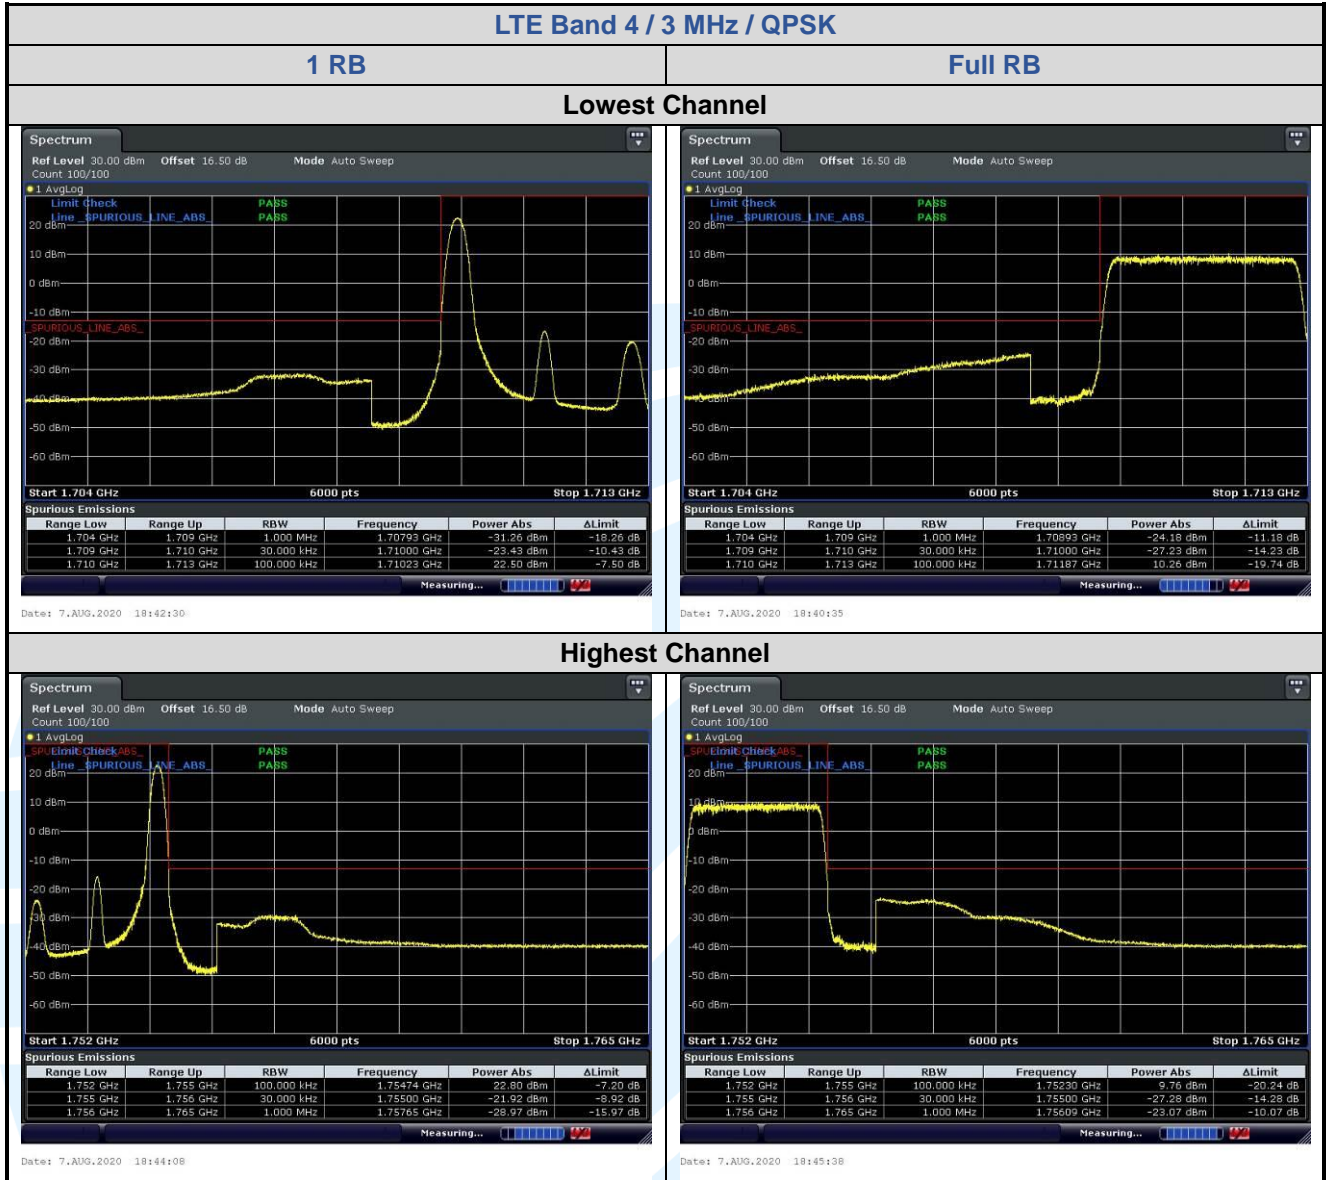

5.6.2 LTE Band 4

**Shenzhen UnionTrust Quality and Technology Co., Ltd.**

Address: Unit D/E of 9/F and 16/F, Block A, Building 6, Baoneng science and technology park, Longhua district, Shenzhen, China

Tel: +86-755-28230888