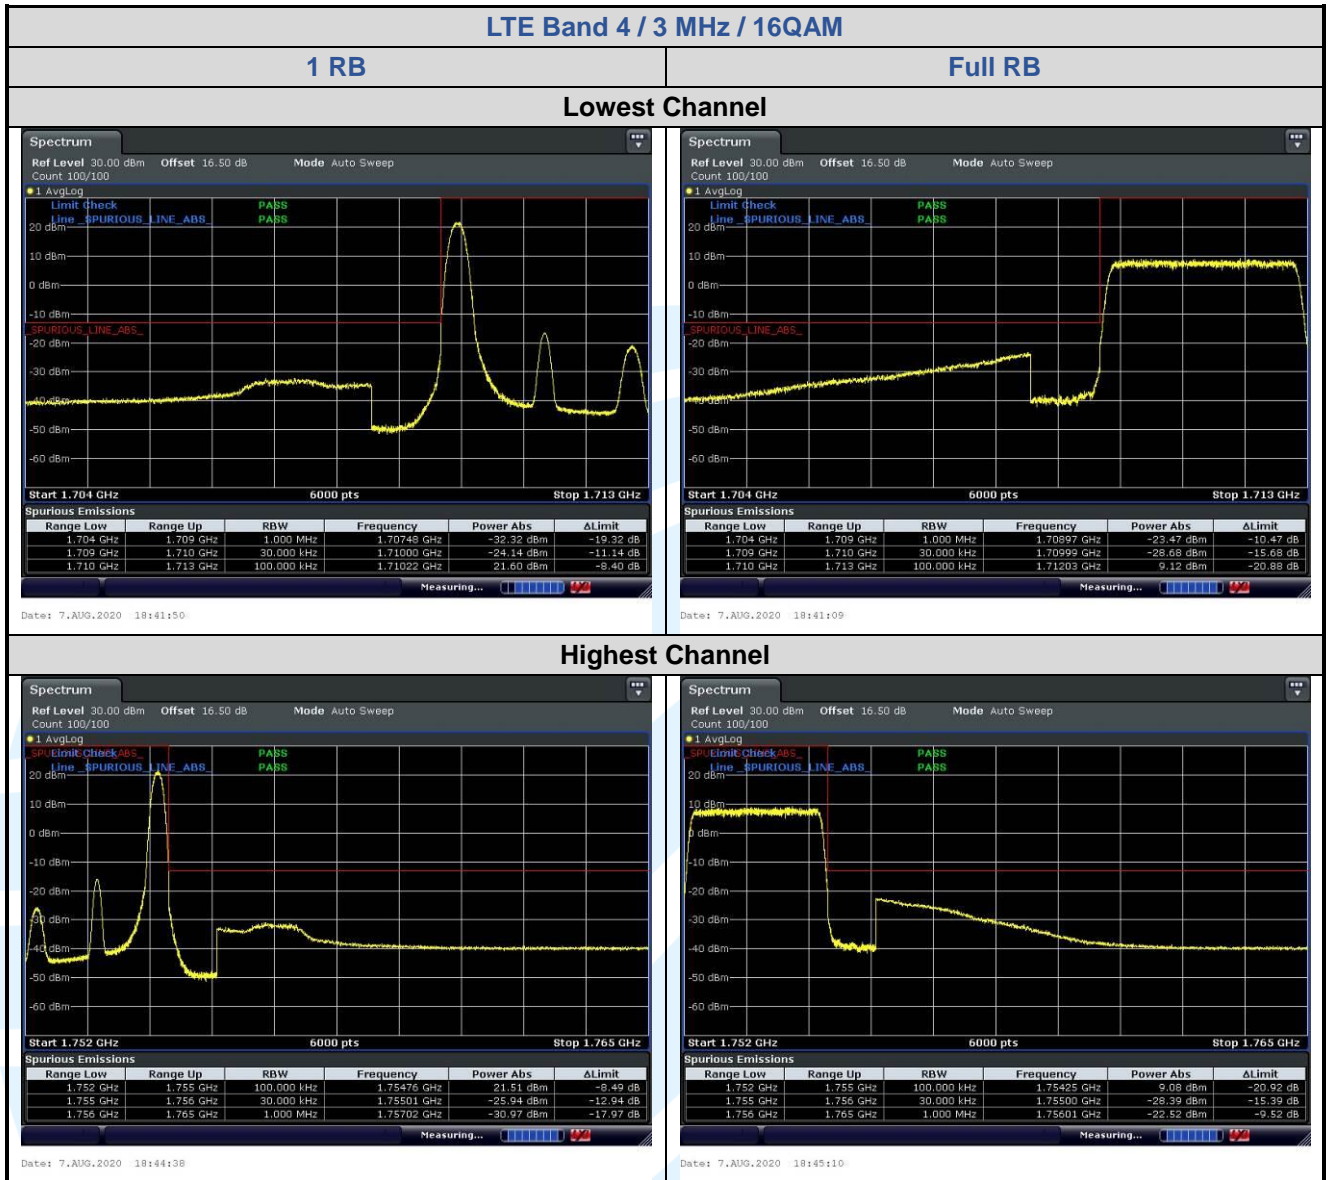

Fax: +86-755-28230886

E-mail: info@uttlab.com

<http://www.uttlab.com>

UTTR-RF-FCC4G-V1.1

5.6.3 LTE Band 5

**Shenzhen UnionTrust Quality and Technology Co., Ltd.**

Address: Unit D/E of 9/F and 16/F, Block A, Building 6, Baoneng science and technology park, Longhua district, Shenzhen, China