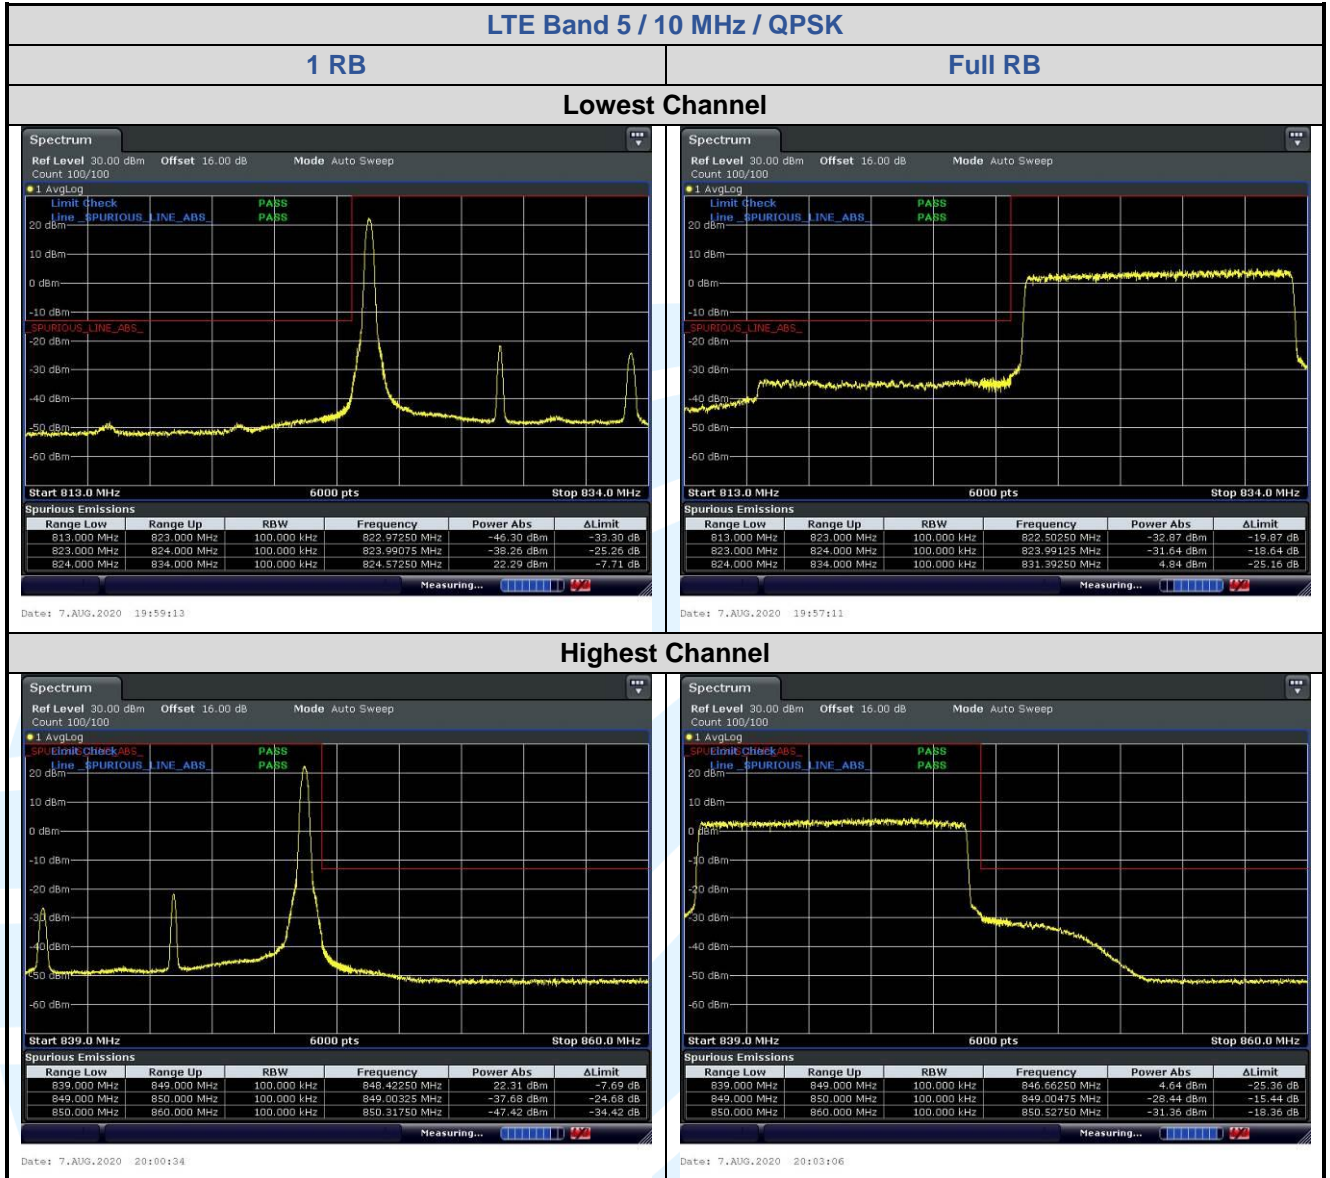

Fax: +86-755-28230886

E-mail: info@uttlab.com

<http://www.uttlab.com>

UTTR-RF-FCC4G-V1.1

5.6.3 LTE Band 5

**Shenzhen UnionTrust Quality and Technology Co., Ltd.**

Address: Unit D/E of 9/F and 16/F, Block A, Building 6, Baoneng science and technology park, Longhua district, Shenzhen, China