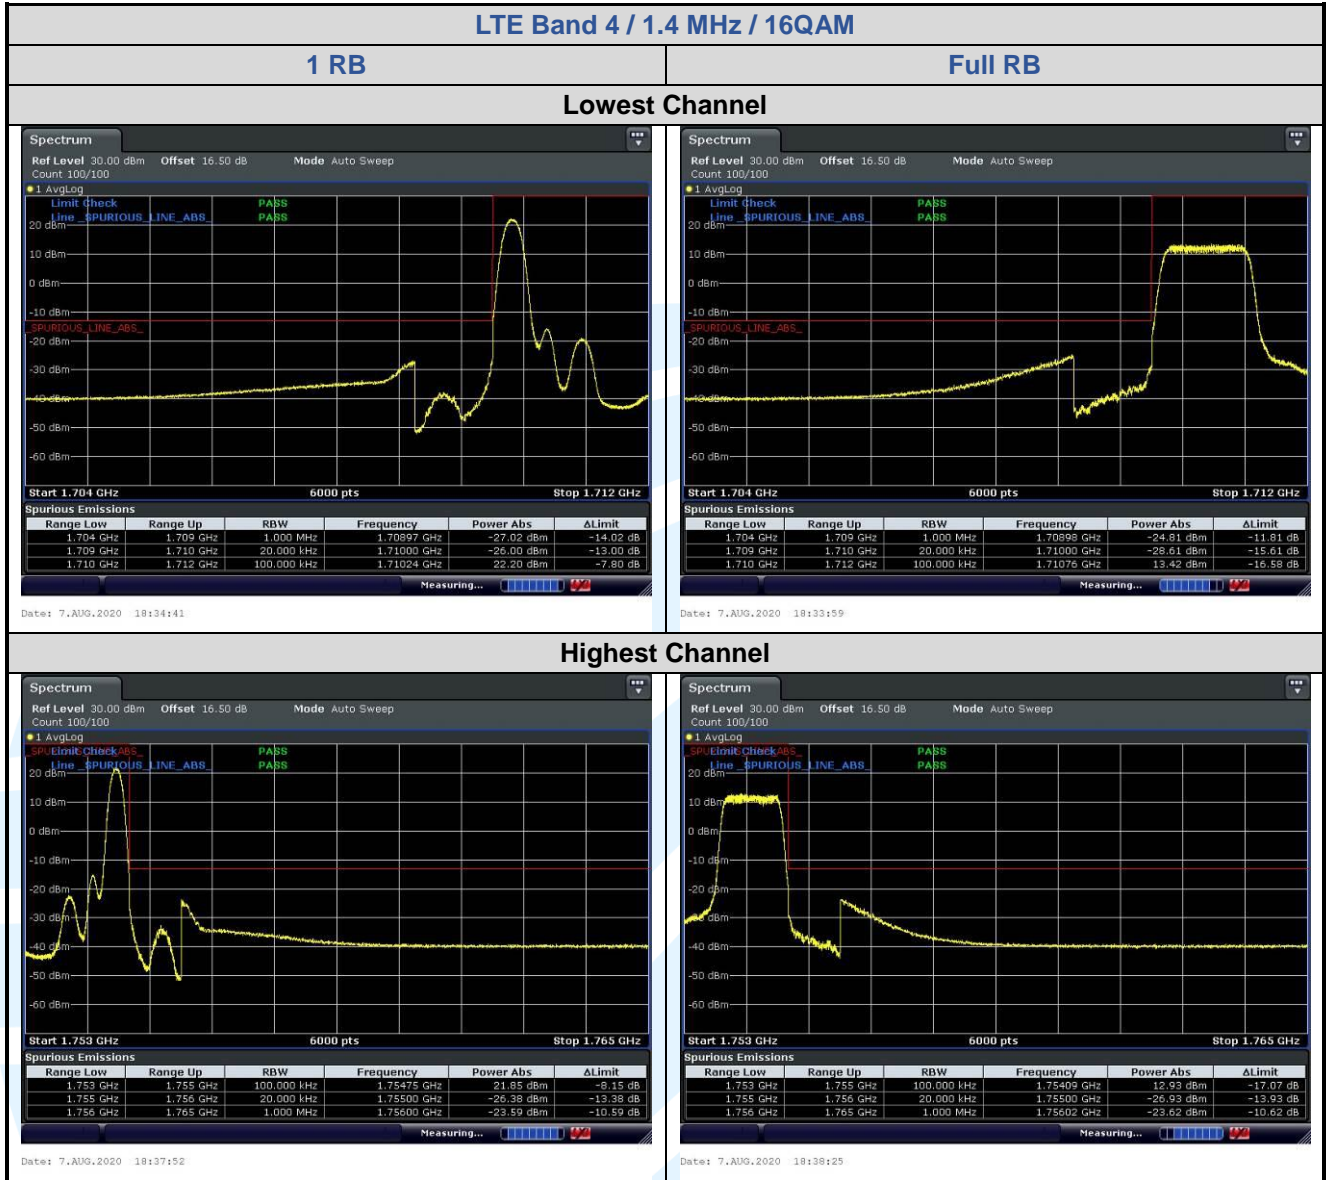

Fax: +86-755-28230886

E-mail: info@uttlab.com

<http://www.uttlab.com>

UTTR-RF-FCC4G-V1.1

5.6.3 LTE Band 5

**Shenzhen UnionTrust Quality and Technology Co., Ltd.**

Address: Unit D/E of 9/F and 16/F, Block A, Building 6, Baoneng science and technology park, Longhua district, Shenzhen, China