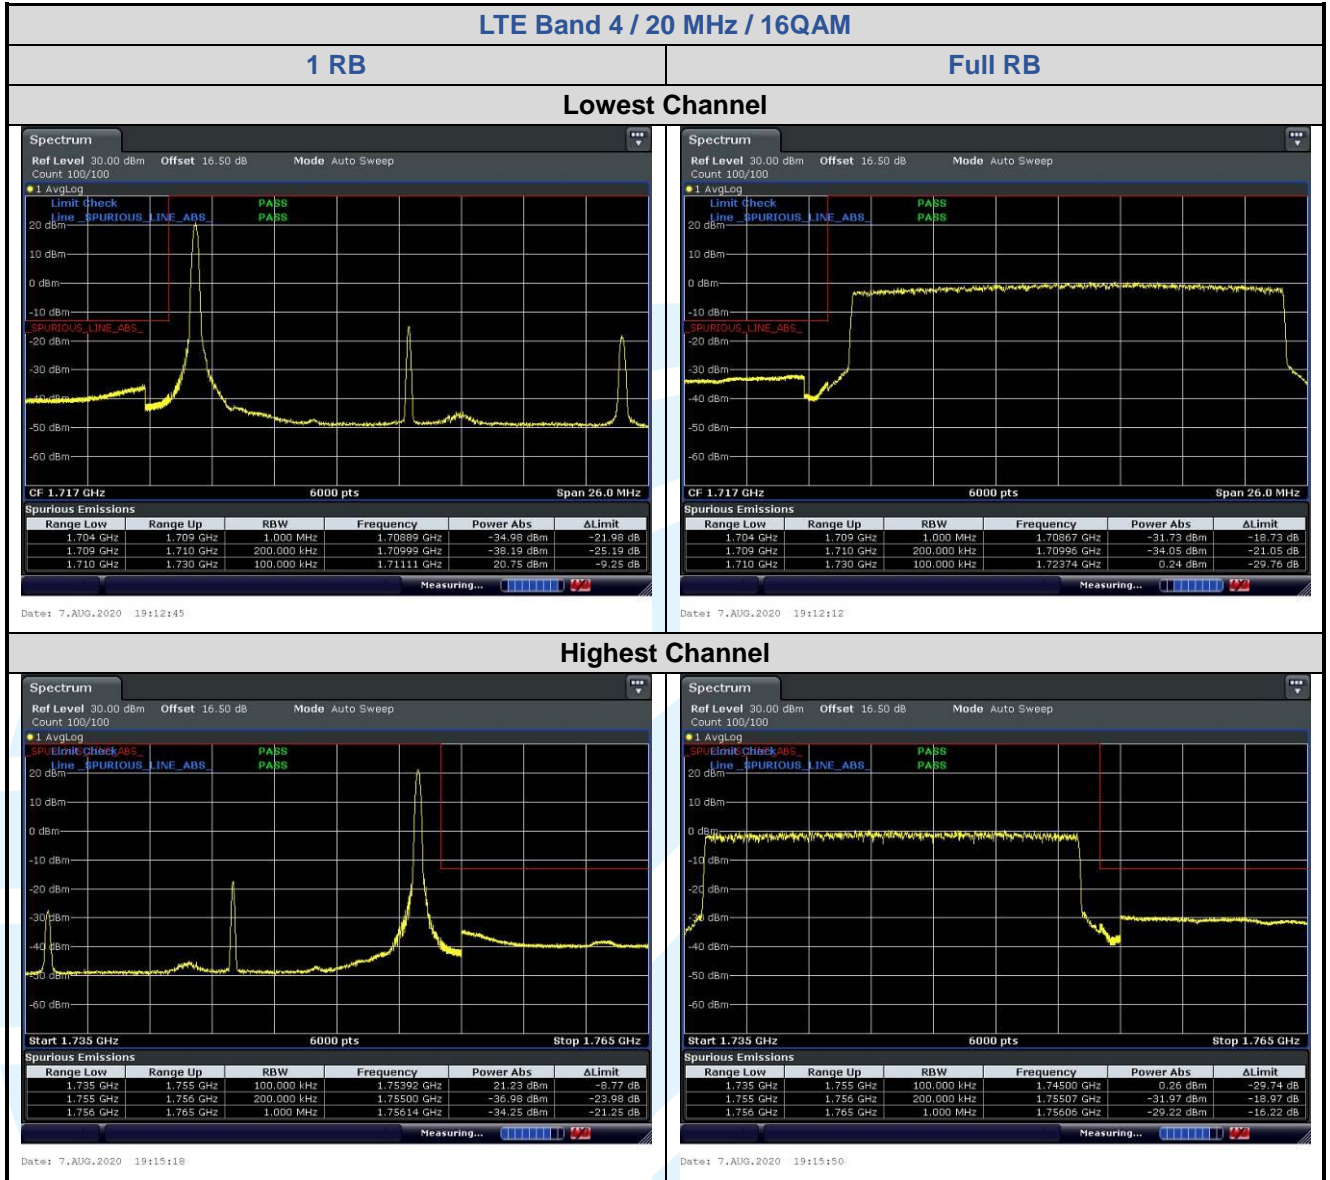

Fax: +86-755-28230886

E-mail: info@uttlab.com

<http://www.uttlab.com>

UTTR-RF-FCC4G-V1.1

5.6.3 LTE Band 5

**Shenzhen UnionTrust Quality and Technology Co., Ltd.**

Address: Unit D/E of 9/F and 16/F, Block A, Building 6, Baoneng science and technology park, Longhua district, Shenzhen, China