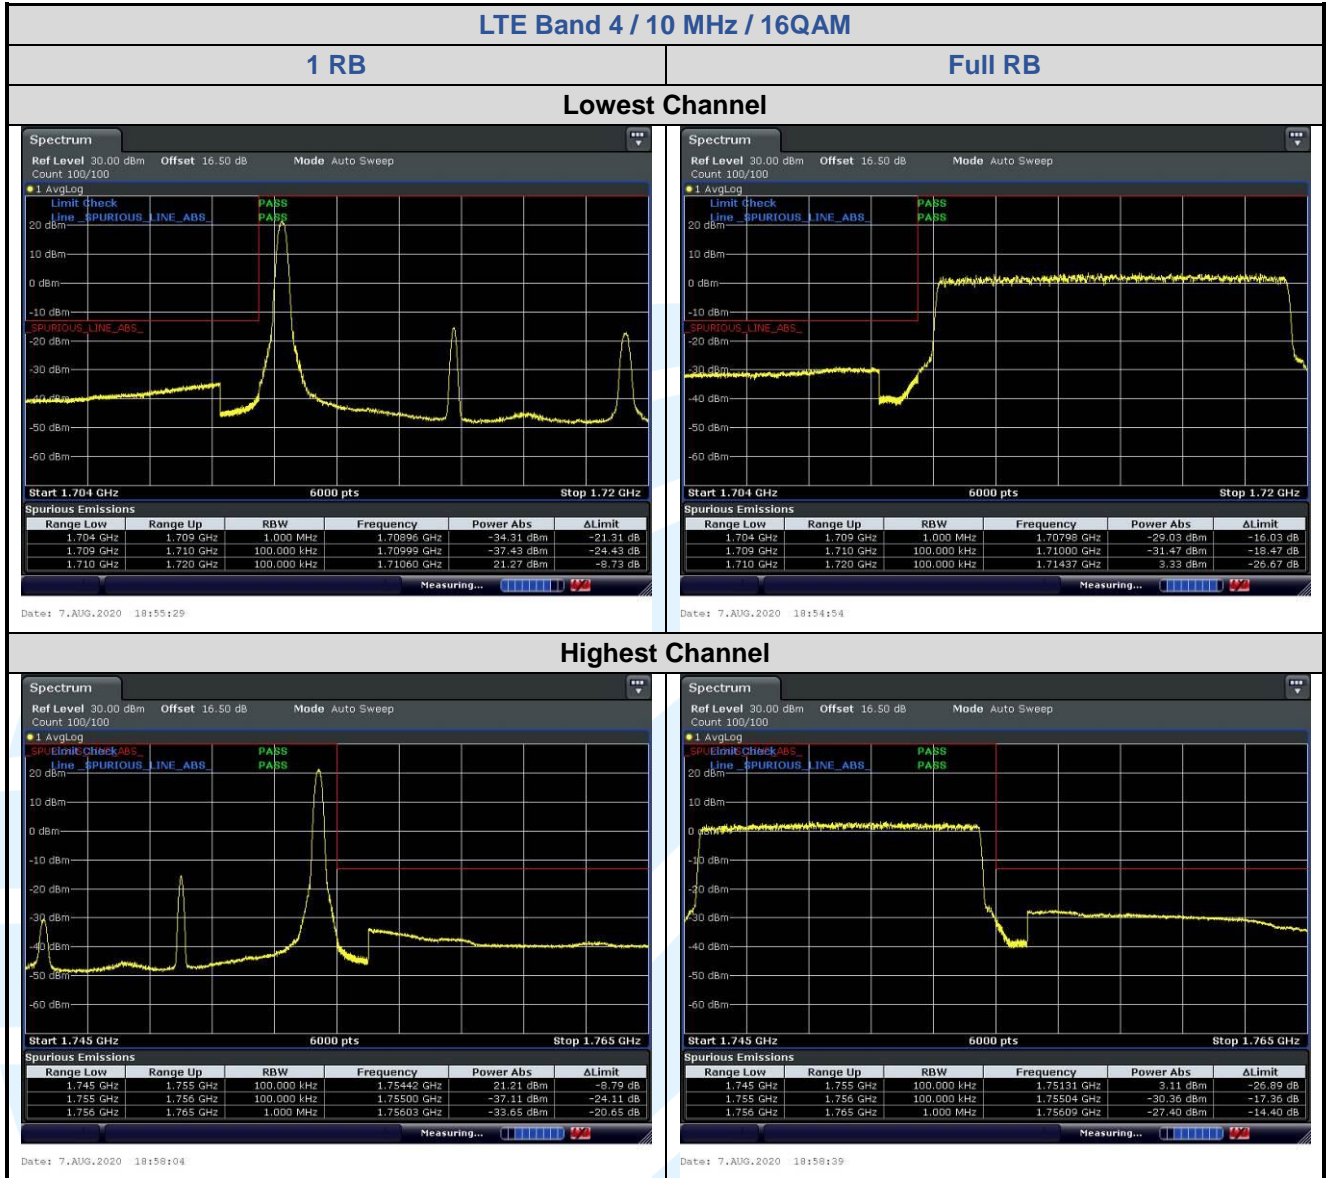

Fax: +86-755-28230886

E-mail: info@uttlab.com

<http://www.uttlab.com>

UTTR-RF-FCC4G-V1.1

5.6.3 LTE Band 5

**Shenzhen UnionTrust Quality and Technology Co., Ltd.**

Address: Unit D/E of 9/F and 16/F, Block A, Building 6, Baoneng science and technology park, Longhua district, Shenzhen, China