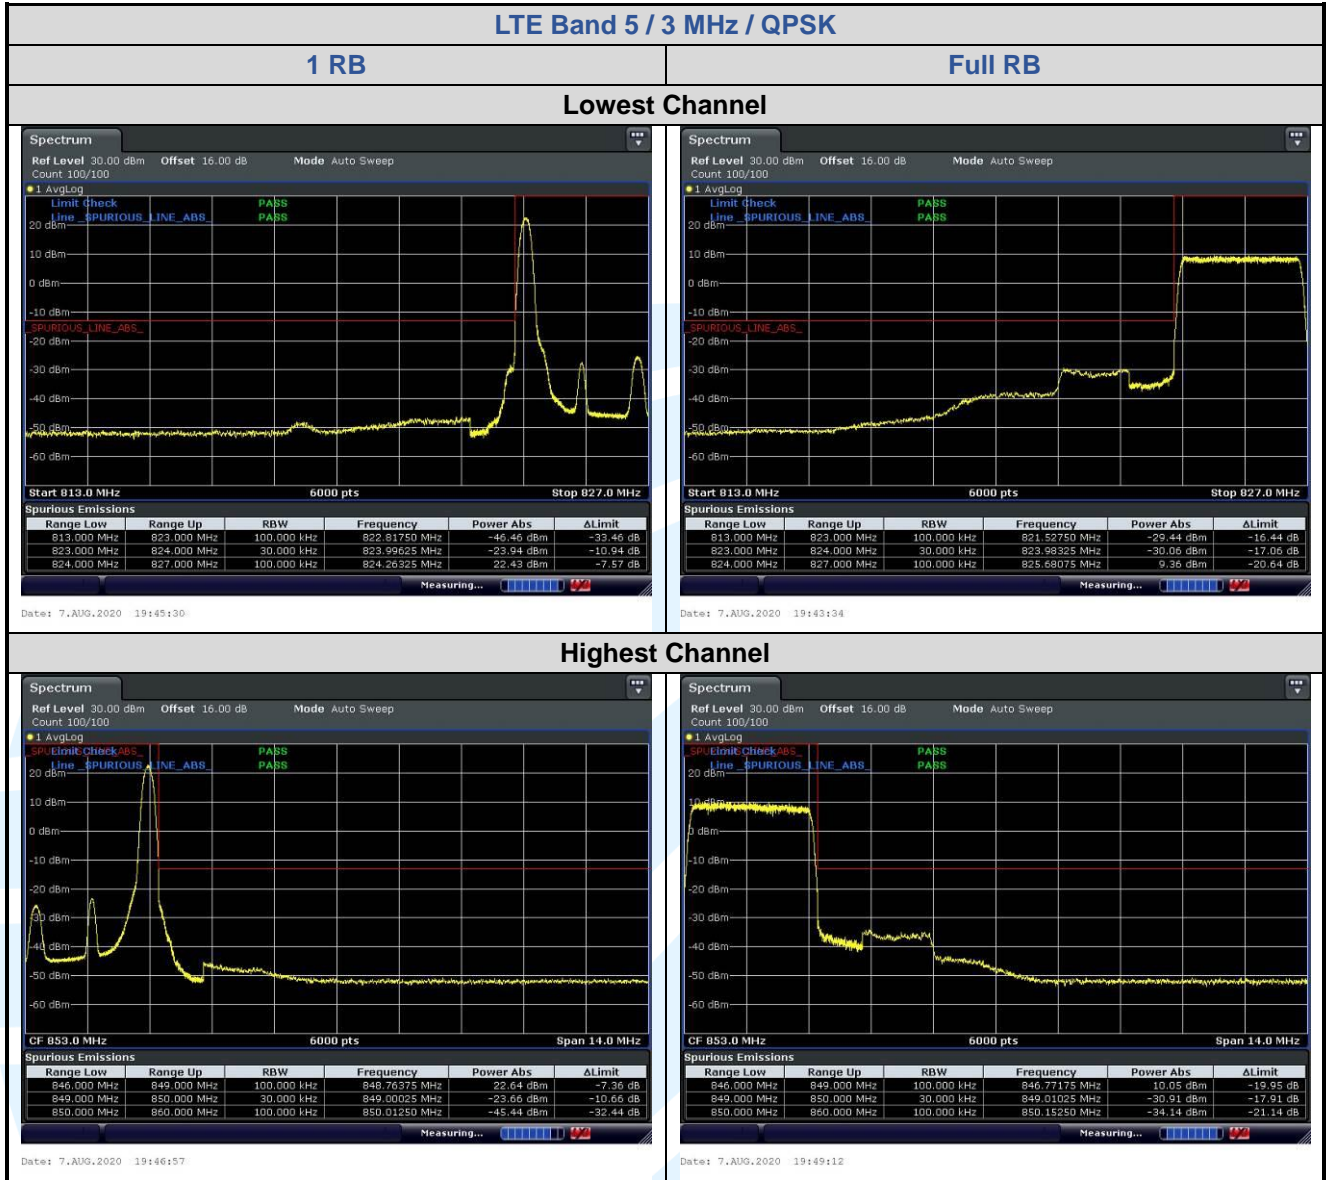

Fax: +86-755-28230886

E-mail: info@uttlab.com

<http://www.uttlab.com>

UTTR-RF-FCC4G-V1.1

5.6.3 LTE Band 5

**Shenzhen UnionTrust Quality and Technology Co., Ltd.**

Address: Unit D/E of 9/F and 16/F, Block A, Building 6, Baoneng science and technology park, Longhua district, Shenzhen, China