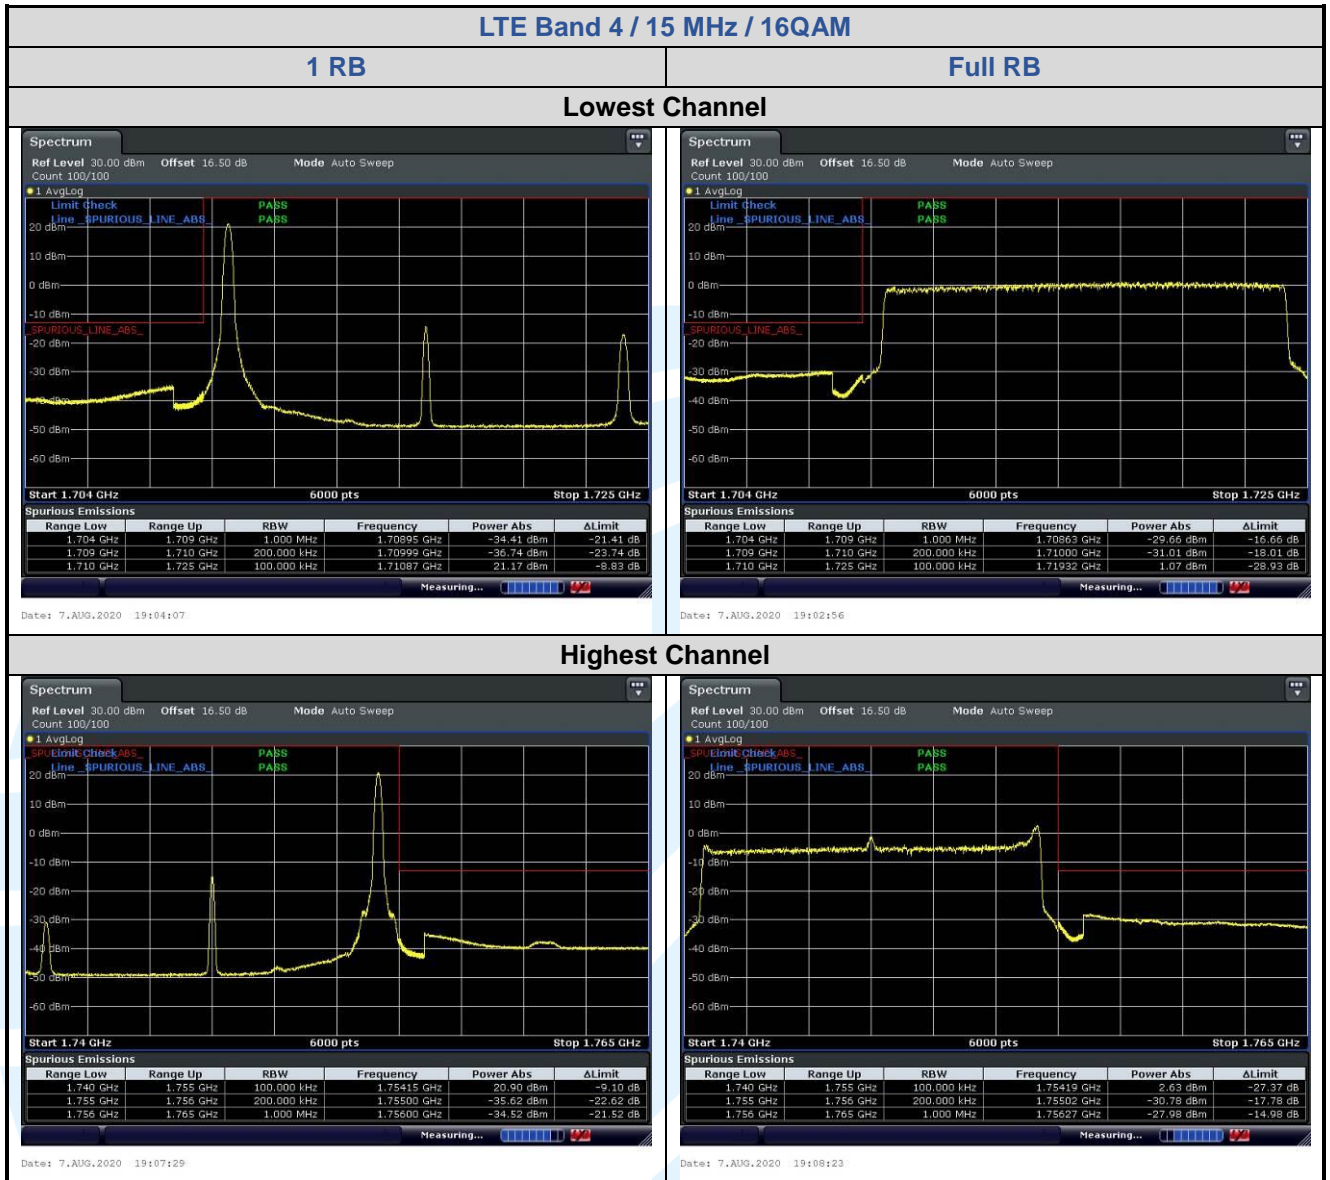

Fax: +86-755-28230886

E-mail: info@uttlab.com

<http://www.uttlab.com>

UTTR-RF-FCC4G-V1.1

5.6.3 LTE Band 5

**Shenzhen UnionTrust Quality and Technology Co., Ltd.**

Address: Unit D/E of 9/F and 16/F, Block A, Building 6, Baoneng science and technology park, Longhua district, Shenzhen, China