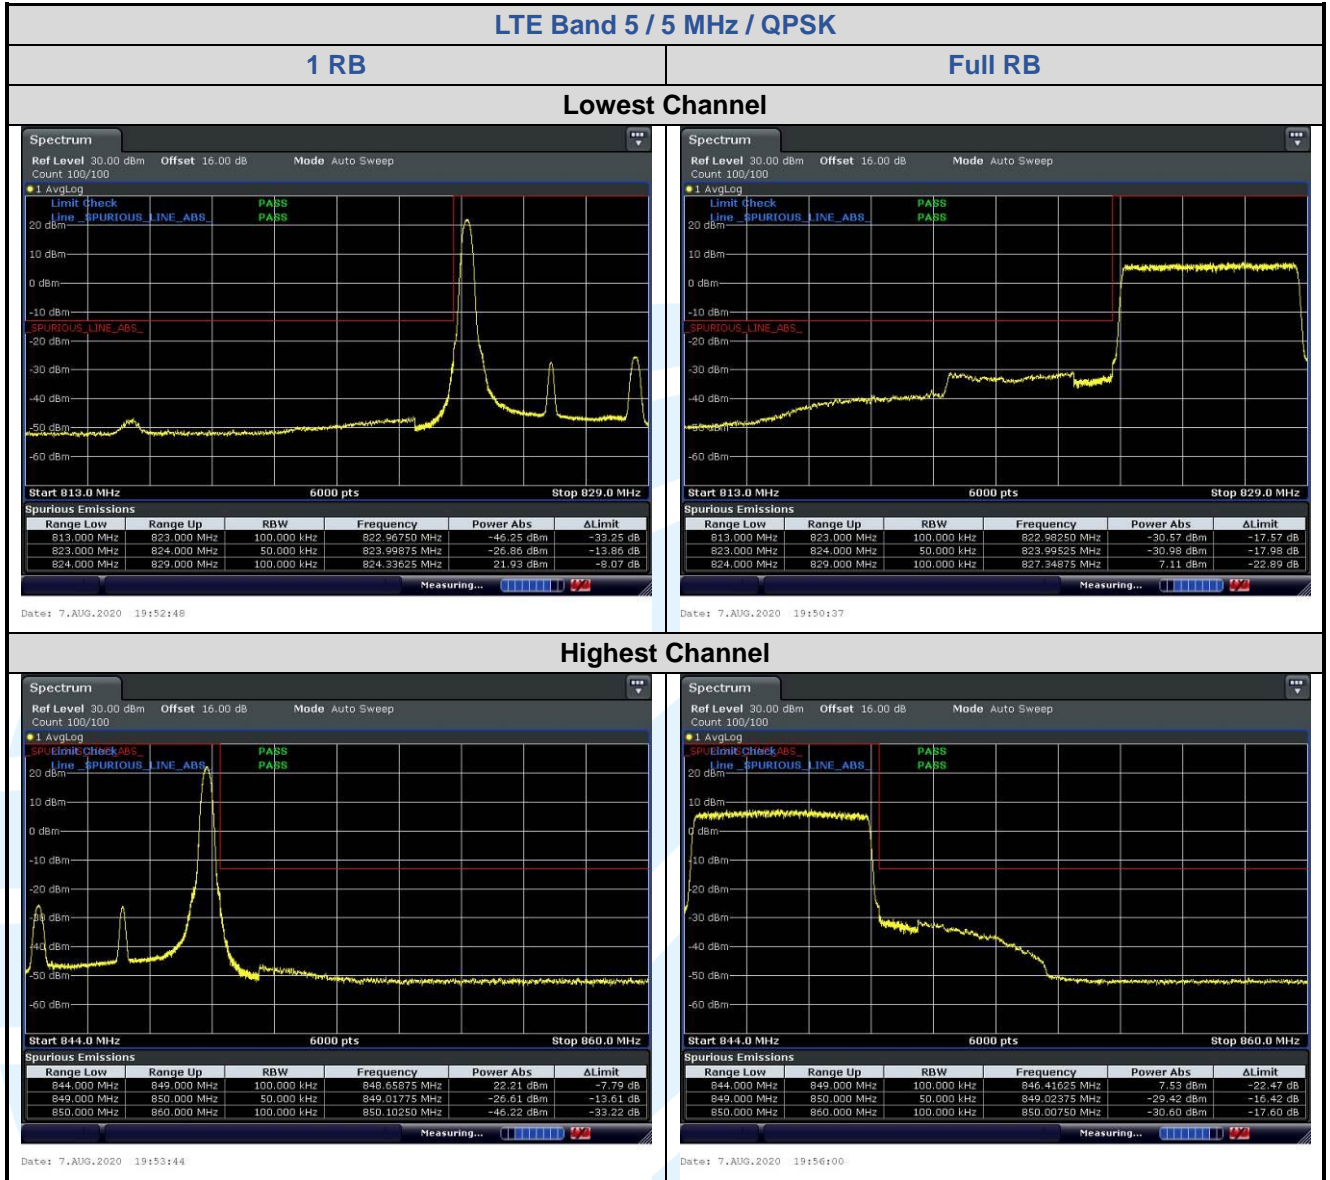

Fax: +86-755-28230886

E-mail: info@uttlab.com

<http://www.uttlab.com>

UTTR-RF-FCC4G-V1.1

5.6.3 LTE Band 5

**Shenzhen UnionTrust Quality and Technology Co., Ltd.**

Address: Unit D/E of 9/F and 16/F, Block A, Building 6, Baoneng science and technology park, Longhua district, Shenzhen, China