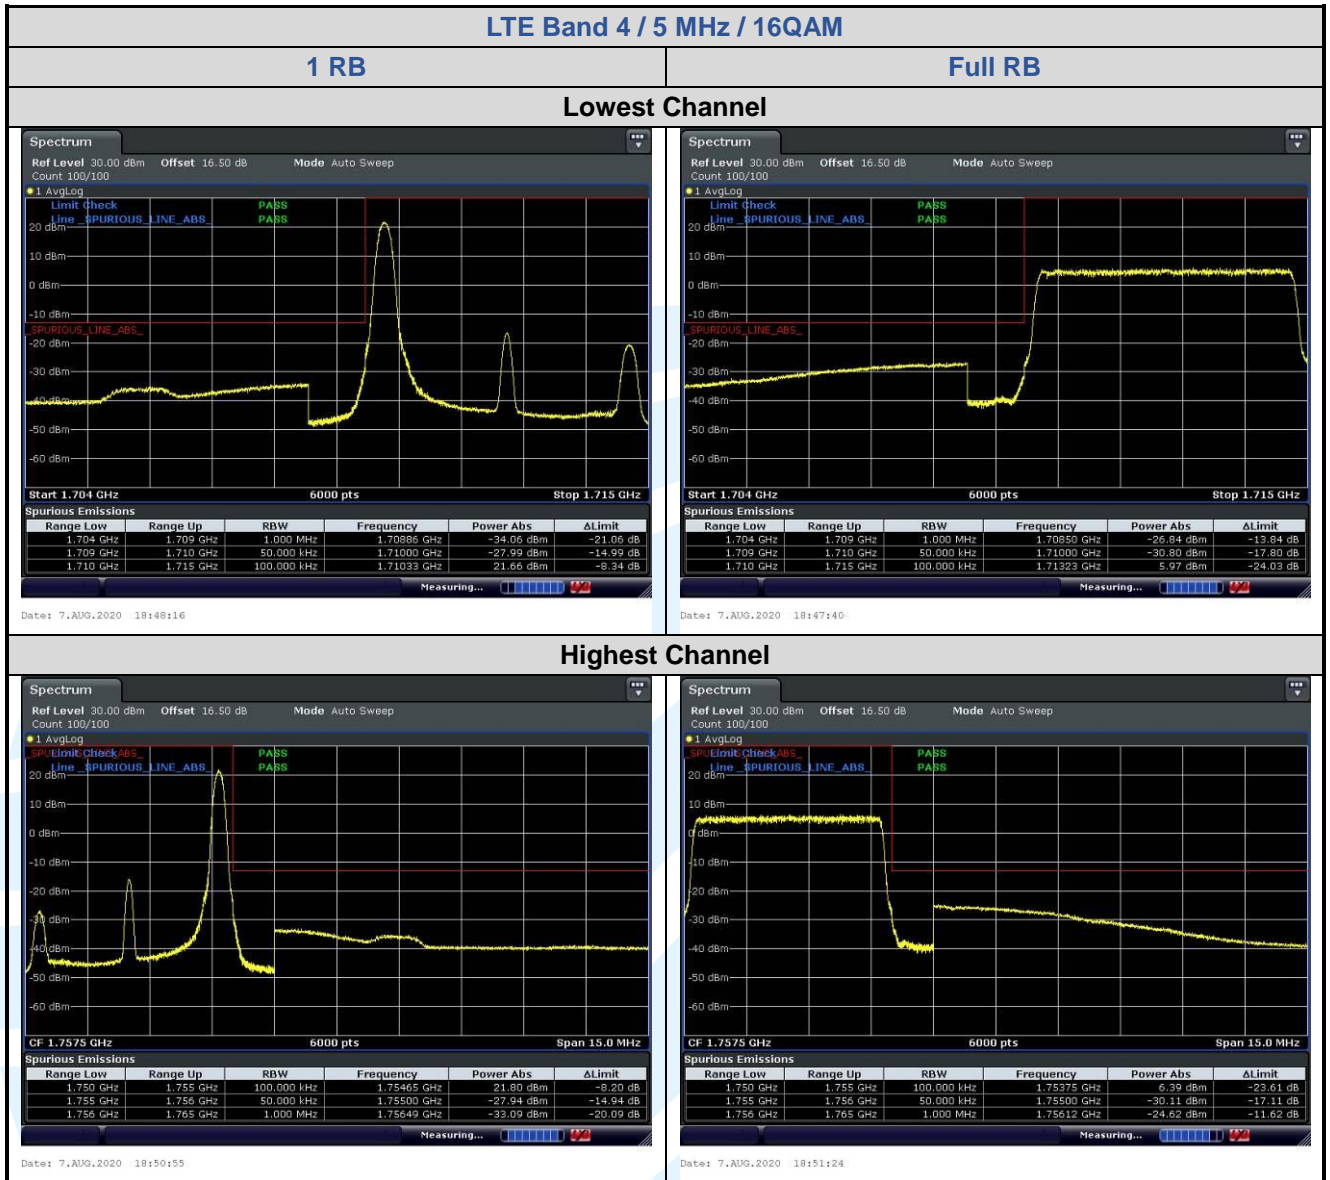

Fax: +86-755-28230886

E-mail: info@uttlab.com

<http://www.uttlab.com>

UTTR-RF-FCC4G-V1.1

5.6.3 LTE Band 5

**Shenzhen UnionTrust Quality and Technology Co., Ltd.**

Address: Unit D/E of 9/F and 16/F, Block A, Building 6, Baoneng science and technology park, Longhua district, Shenzhen, China