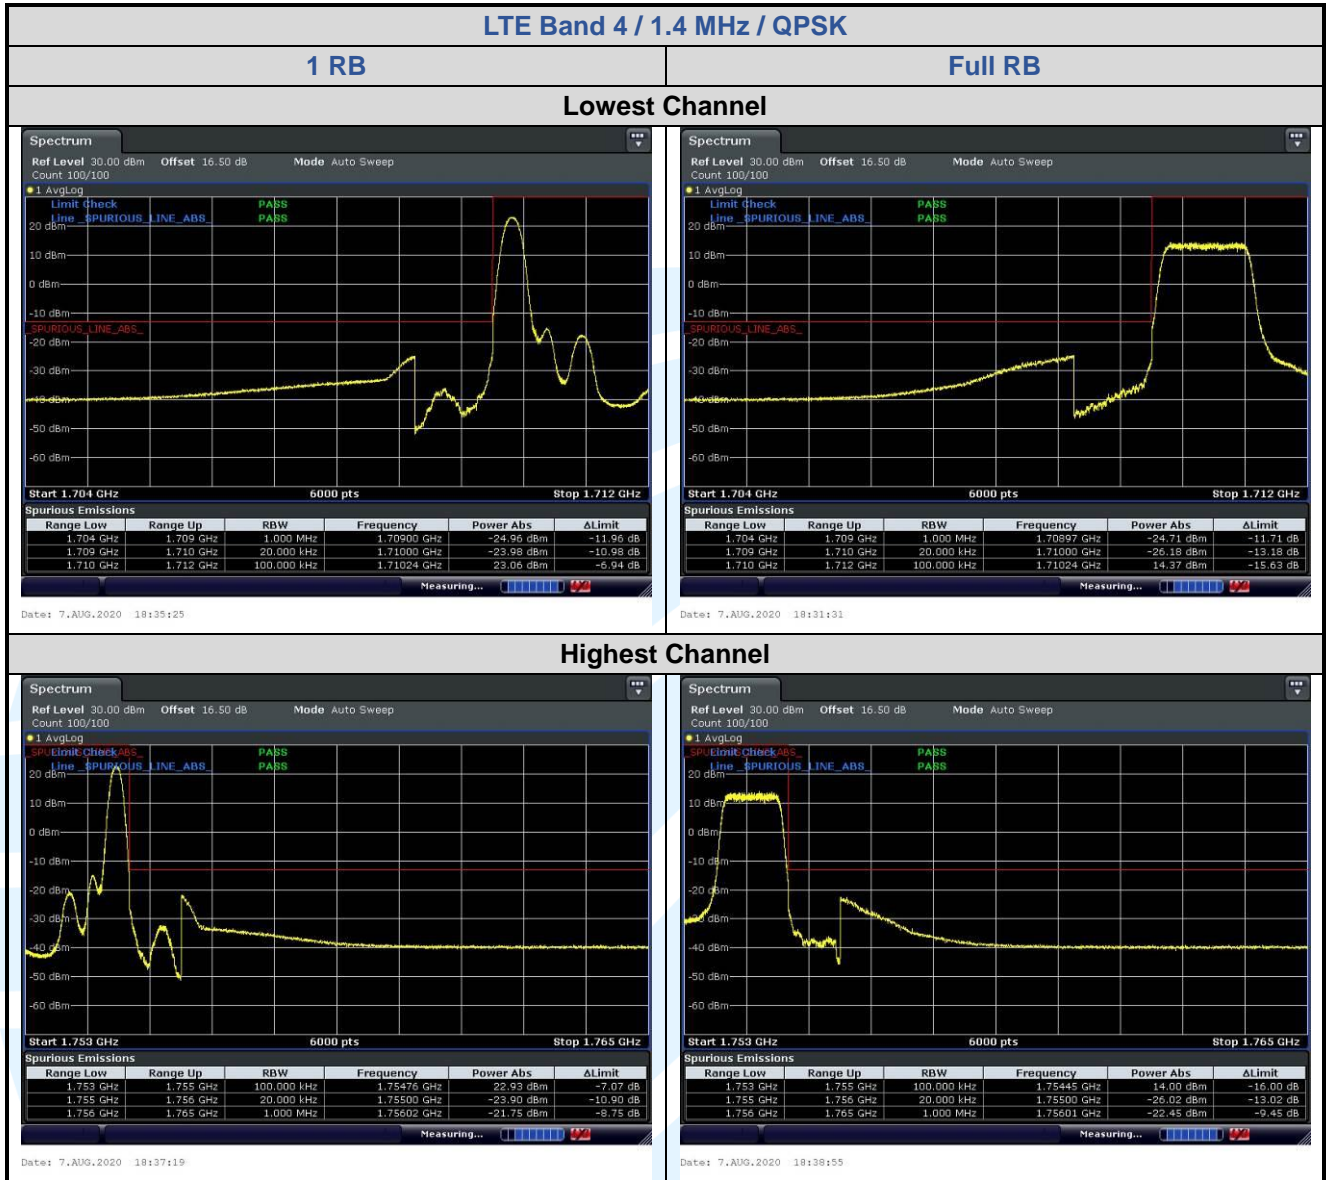

5.6.2 LTE Band 4

**Shenzhen UnionTrust Quality and Technology Co., Ltd.**

Address: Unit D/E of 9/F and 16/F, Block A, Building 6, Baoneng science and technology park, Longhua district, Shenzhen, China

Tel: +86-755-28230888