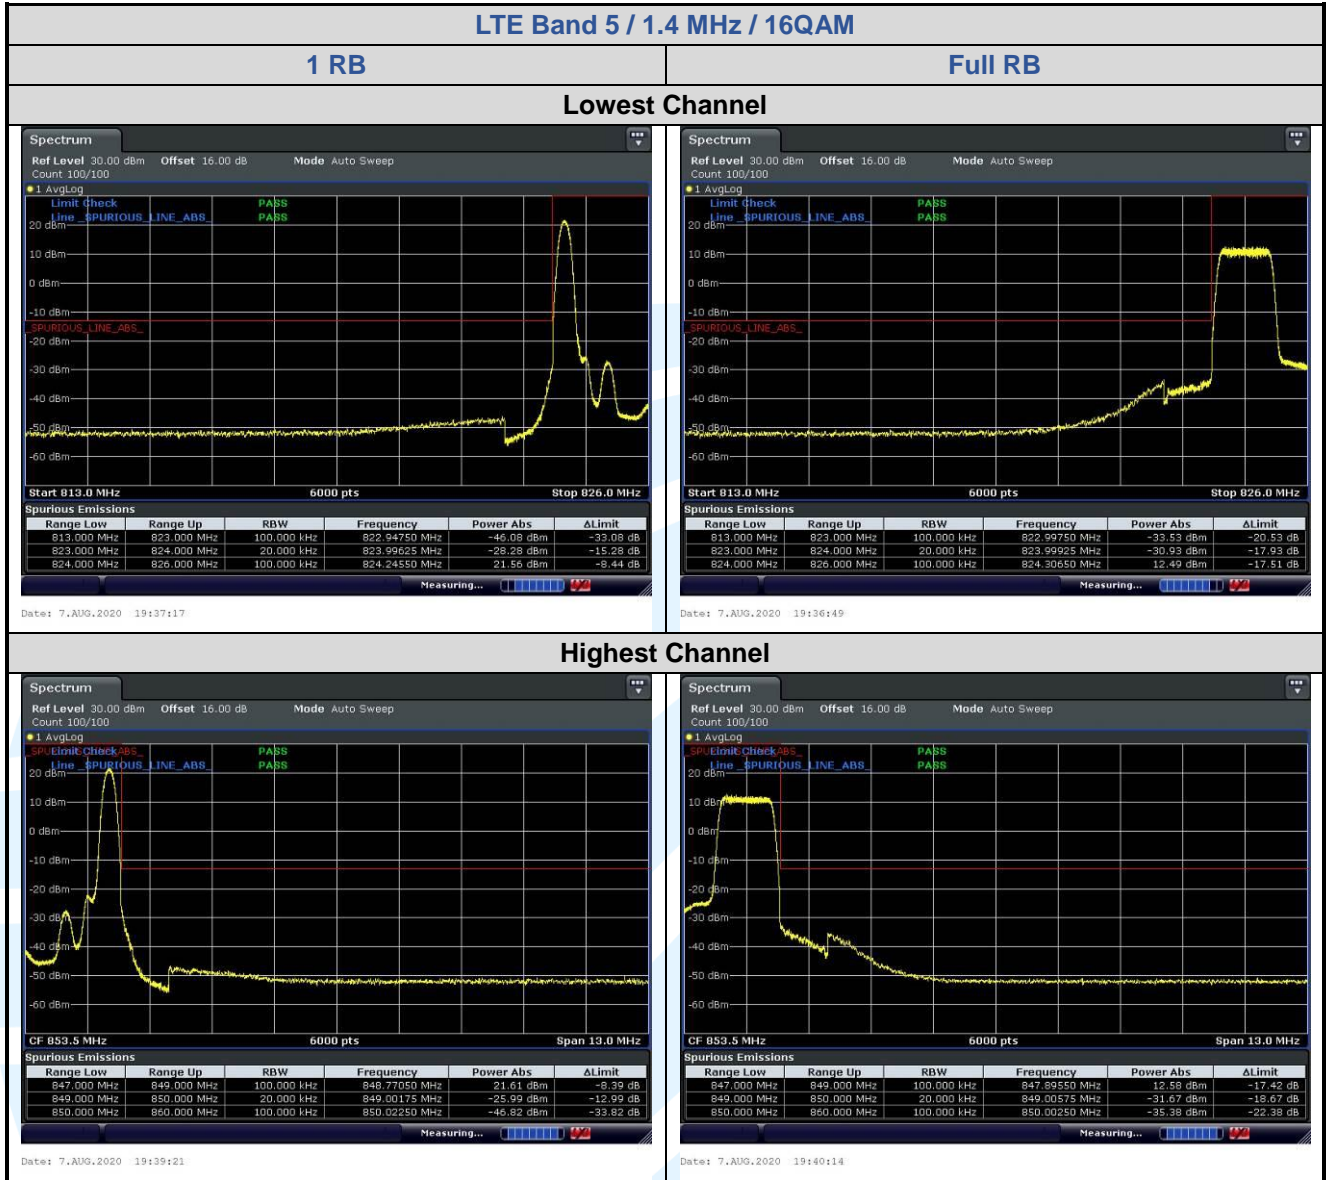

Fax: +86-755-28230886

E-mail: info@uttlab.com

<http://www.uttlab.com>

UTTR-RF-FCC4G-V1.1

5.6.3 LTE Band 5

**Shenzhen UnionTrust Quality and Technology Co., Ltd.**

Address: Unit D/E of 9/F and 16/F, Block A, Building 6, Baoneng science and technology park, Longhua district, Shenzhen, China