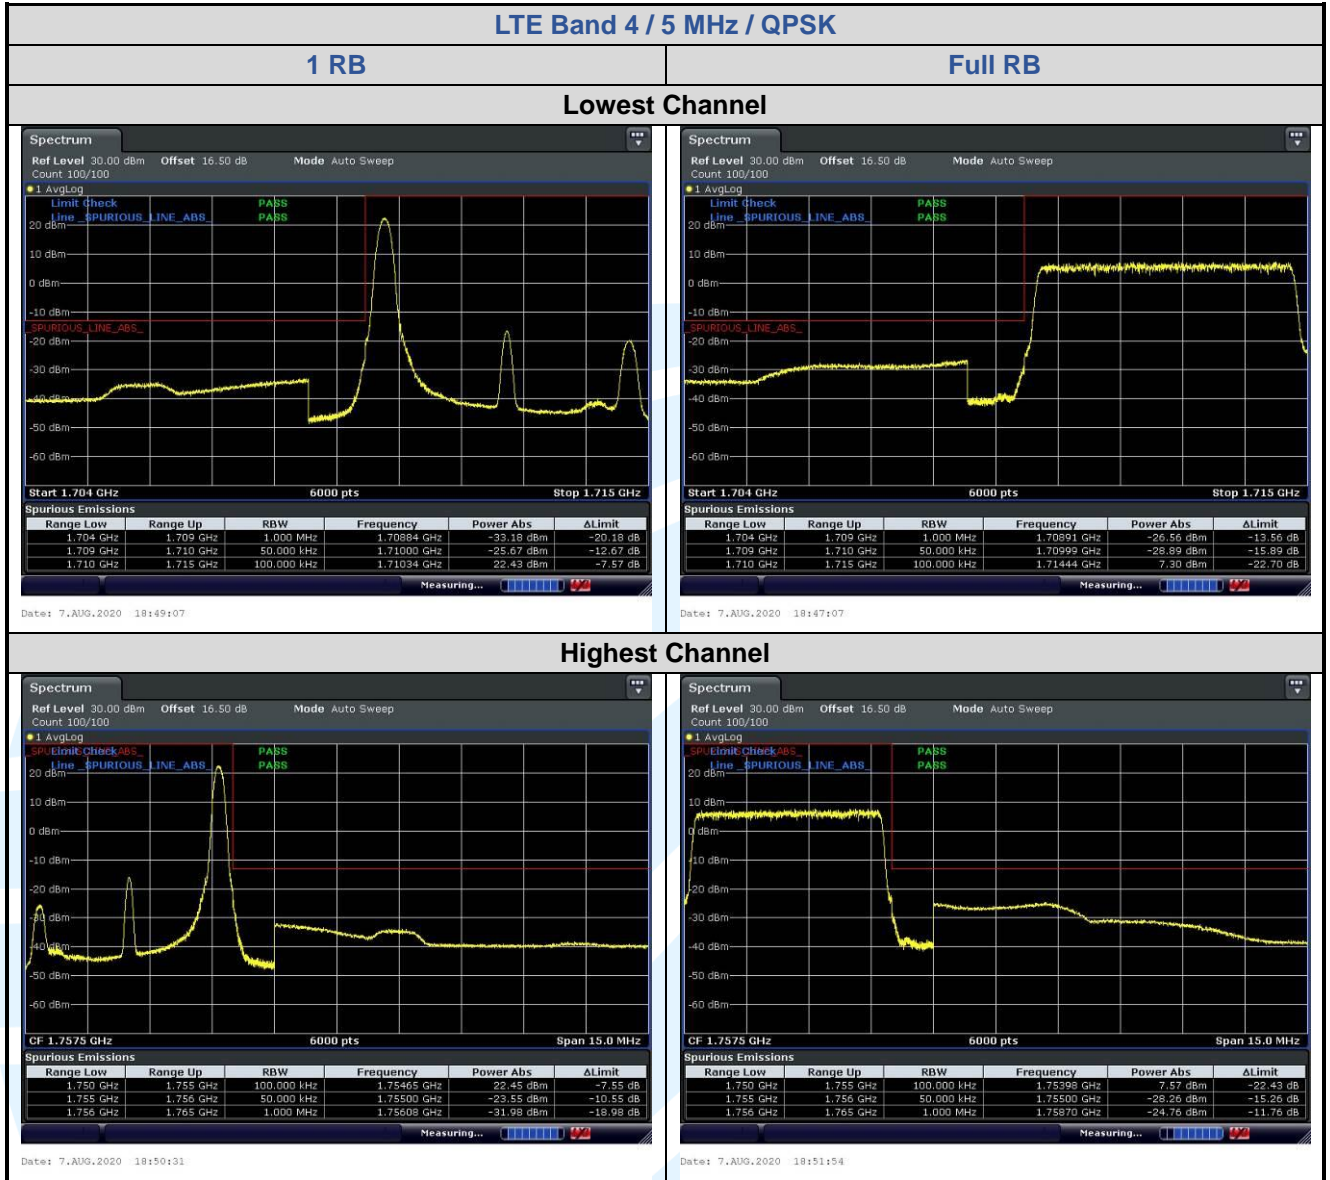

5.6.2 LTE Band 4

**Shenzhen UnionTrust Quality and Technology Co., Ltd.**

Address: Unit D/E of 9/F and 16/F, Block A, Building 6, Baoneng science and technology park, Longhua district, Shenzhen, China

Tel: +86-755-28230888