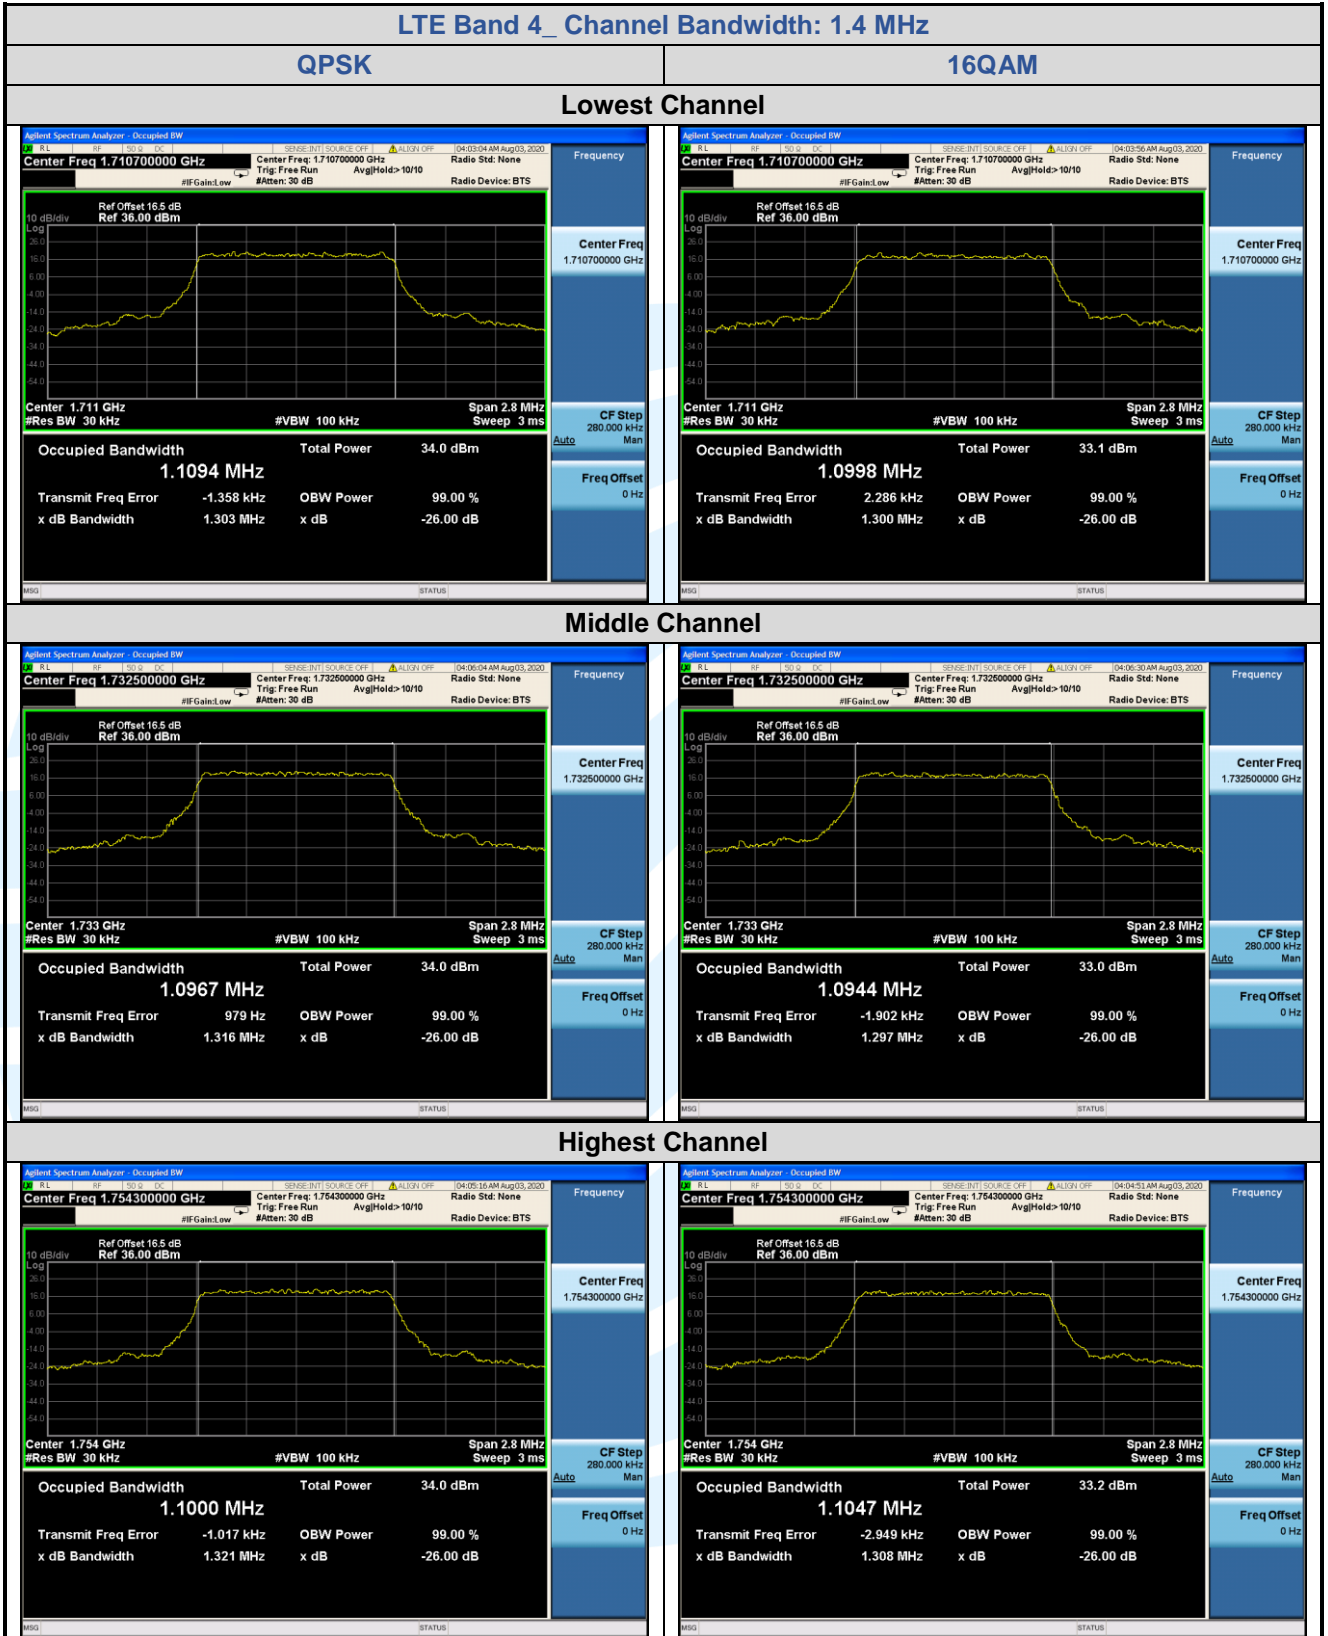

Tel: +86-755-28230888

Fax: +86-755-28230886

E-mail: info@uttlab.com

<http://www.uttlab.com>

UTTR-RF-FCC4G-V1.1

**5.5.2 LTE Band 4**

LTE Band 4								
Channel	RB Configuration		26 dB BW (MHz)			99% BW (MHz)		
	Size	Offset	QPSK	16QAM	64QAM	QPSK	16QAM	64QAM
<b>Channel Bandwidth: 1.4 MHz</b>								
Lowest	6	0	1.303	1.300	/	1.1094	1.0998	/
Middle	6	0	1.316	1.297	/	1.0967	1.0944	/
Highest	6	0	1.321	1.308	/	1.1000	1.1047	/
<b>Channel Bandwidth: 3 MHz</b>								
Lowest	15	0	3.008	2.969	/	2.7084	2.6975	/
Middle	15	0	2.987	2.967	/	2.6970	2.6949	/
Highest	15	0	2.976	2.995	/	2.7024	2.6967	/
<b>Channel Bandwidth: 5 MHz</b>								
Lowest	25	0	5.026	5.015	/	4.5165	4.5310	/
Middle	25	0	5.019	5.002	/	4.5253	4.5212	/
Highest	25	0	5.033	5.043	/	4.5101	4.5350	/
<b>Channel Bandwidth: 10 MHz</b>								
Lowest	50	0	10.02	9.843	/	8.9672	8.9772	/
Middle	50	0	9.897	9.859	/	8.9678	8.9847	/
Highest	50	0	9.930	9.883	/	8.9593	8.9723	/
<b>Channel Bandwidth: 15 MHz</b>								
Lowest	75	0	14.74	14.73	/	13.407	13.452	/
Middle	75	0	14.61	14.64	/	13.458	13.439	/
Highest	75	0	14.72	14.63	/	13.441	13.455	/
<b>Channel Bandwidth: 20 MHz</b>								
Lowest	100	0	19.42	19.66	/	17.924	17.899	/
Middle	100	0	19.36	19.48	/	17.921	17.936	/
Highest	100	0	19.58	19.46	/	17.964	17.944	/