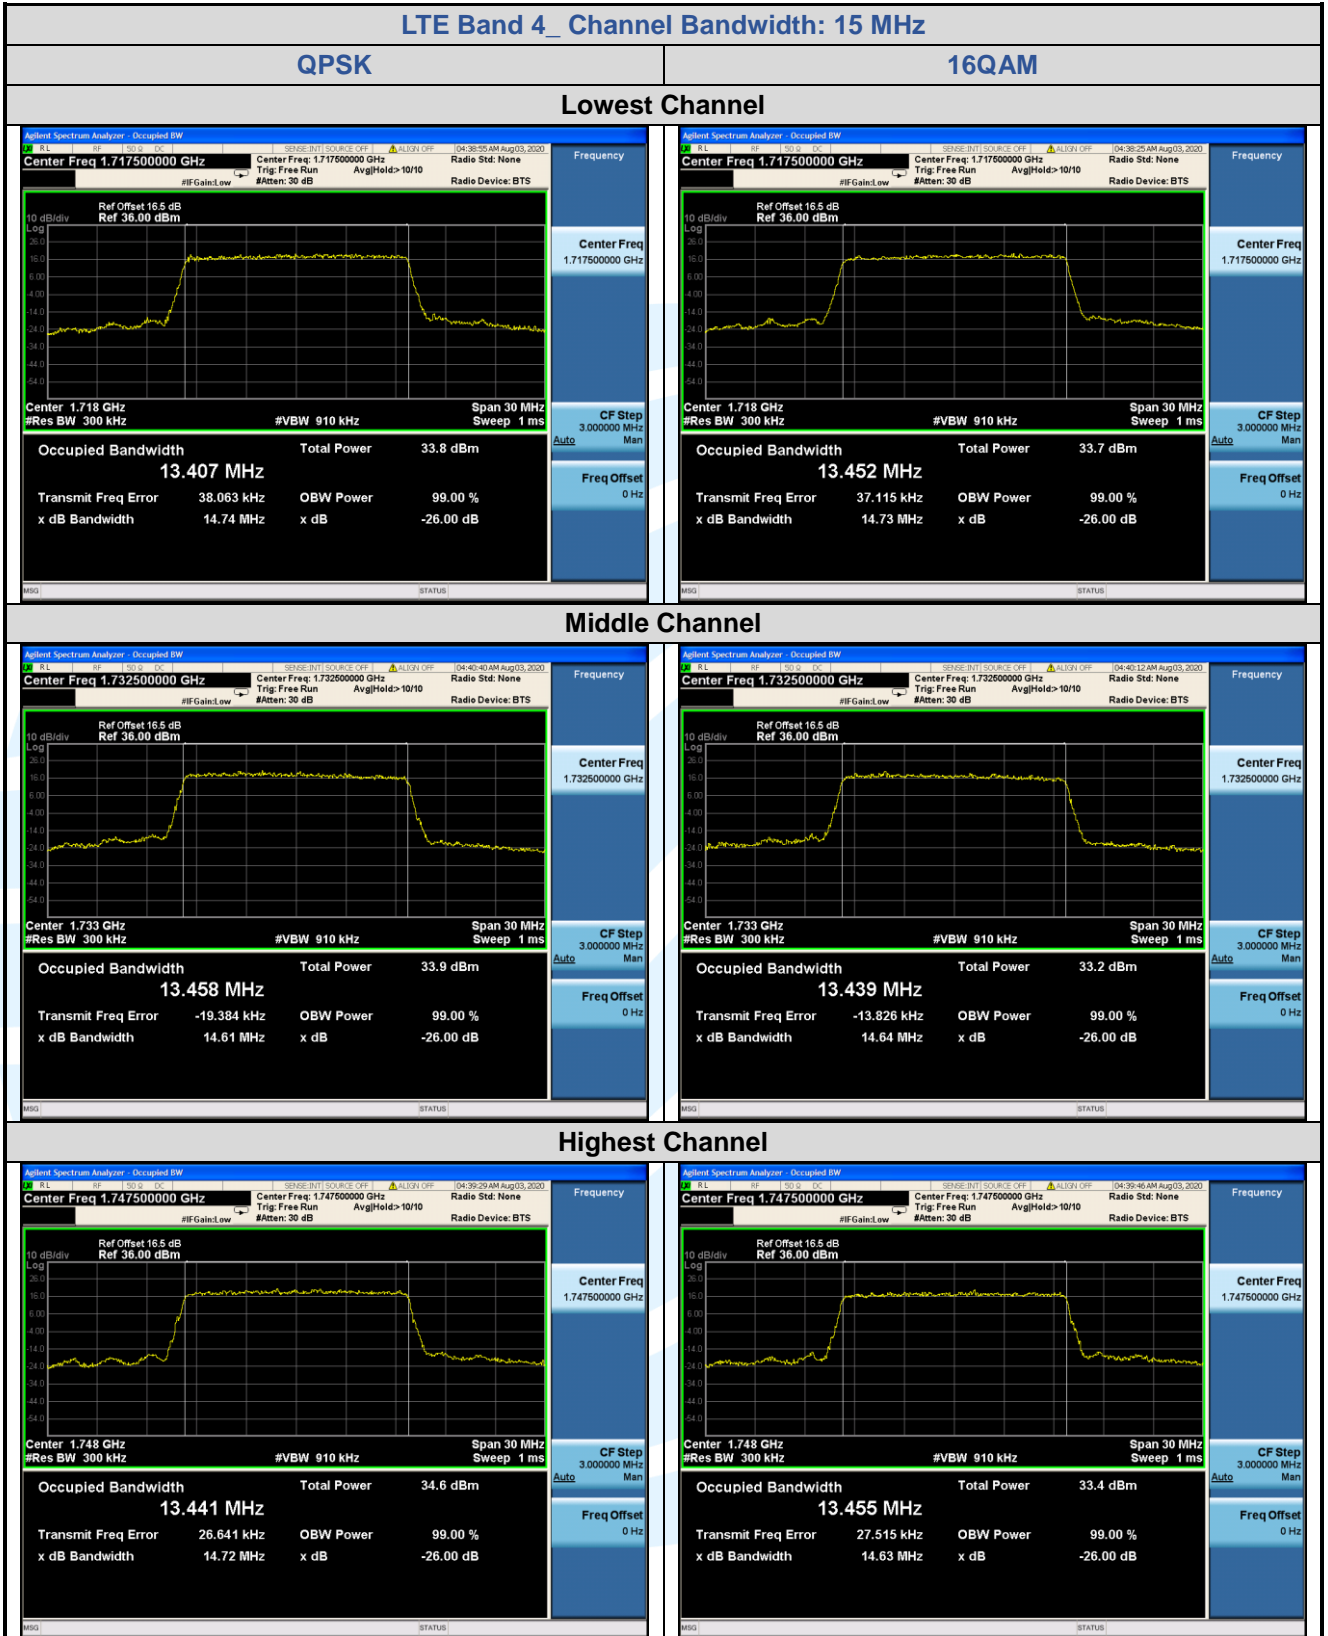

Shenzhen UnionTrust Quality and Technology Co., Ltd.

Address: Unit D/E of 9/F and 16/F, Block A, Building 6, Baoneng science and technology park, Longhua district, Shenzhen, China

Tel: +86-755-28230888

Fax: +86-755-28230886

E-mail: info@uttlab.com

<http://www.uttlab.com>

UTTR-RF-FCC4G-V1.1