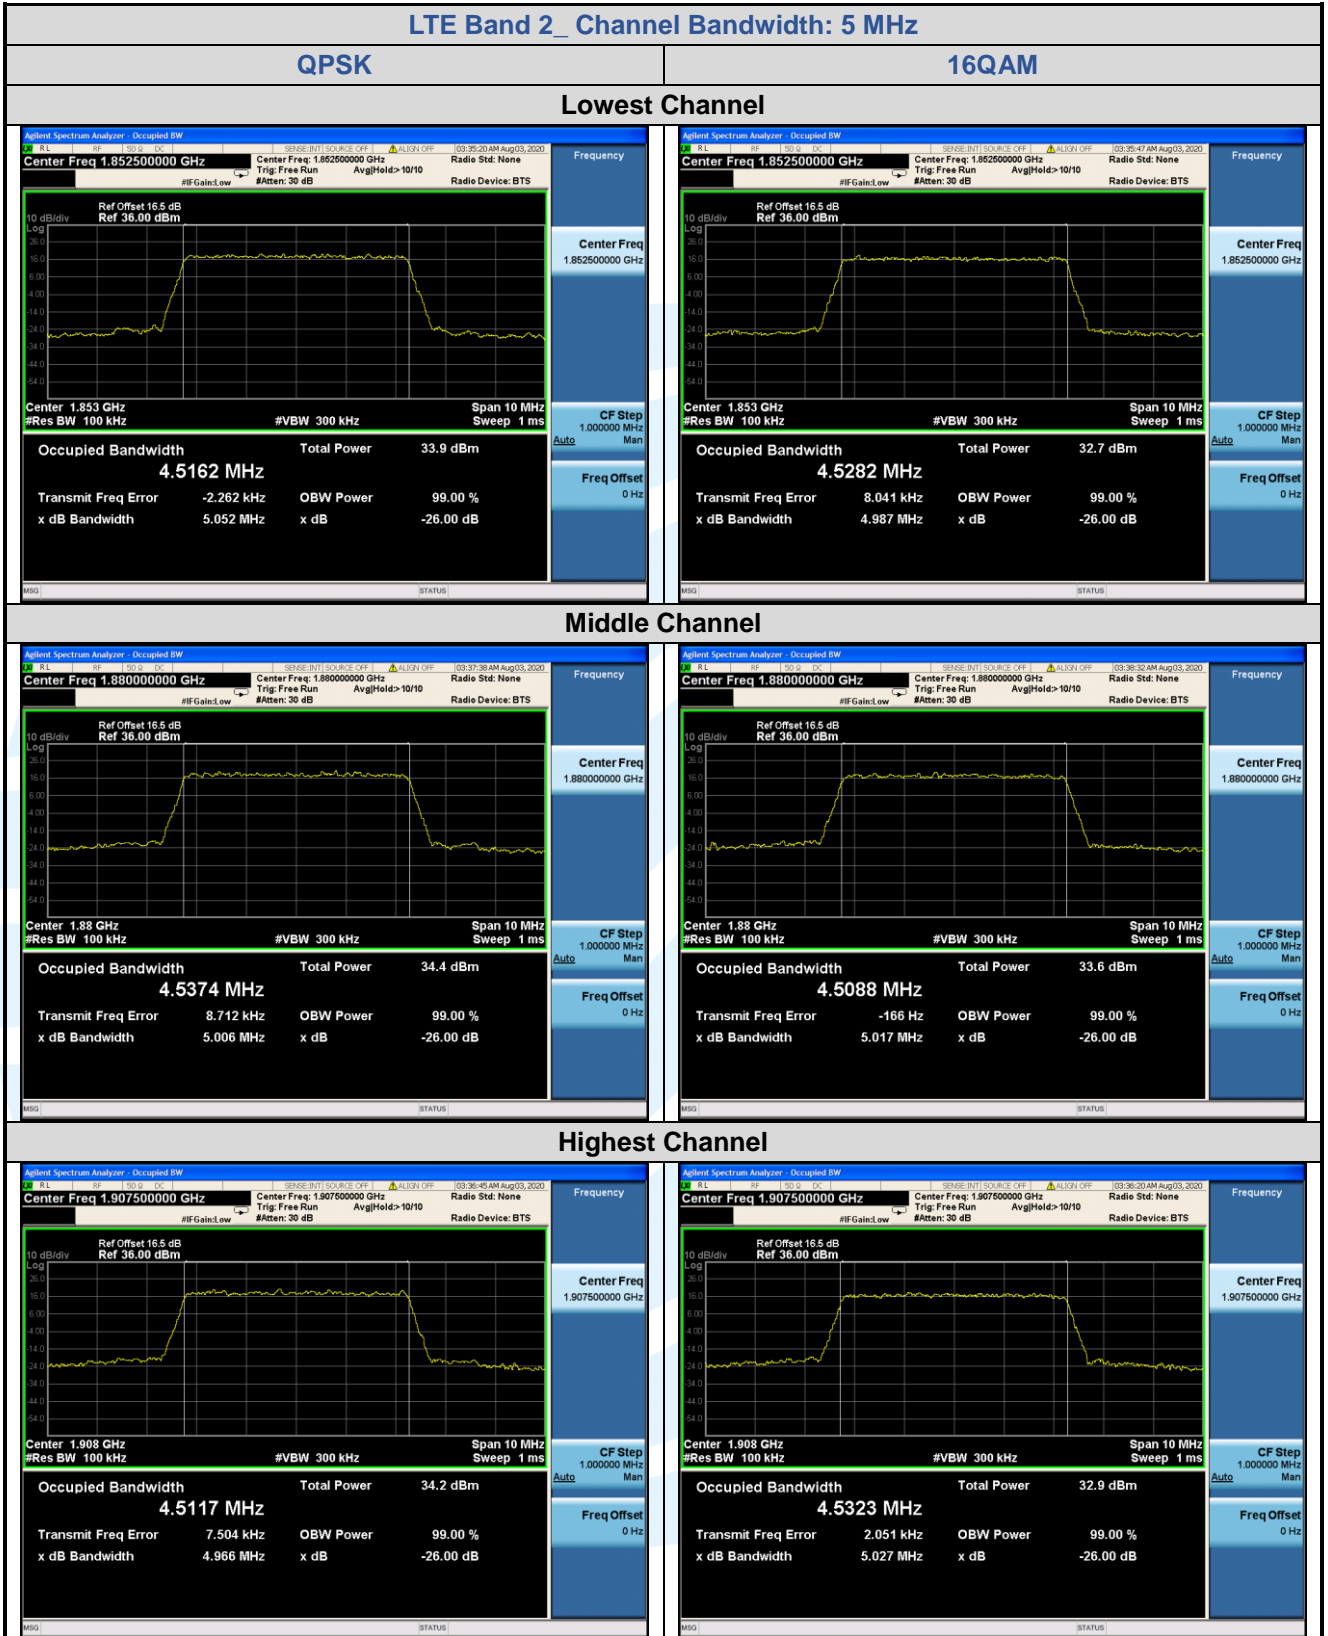

Shenzhen UnionTrust Quality and Technology Co., Ltd.

Address: Unit D/E of 9/F and 16/F, Block A, Building 6, Baoneng science and technology park, Longhua district, Shenzhen, China

Tel: +86-755-28230888

Fax: +86-755-28230886

E-mail: info@uttlab.com

<http://www.uttlab.com>

UTTR-RF-FCC4G-V1.1