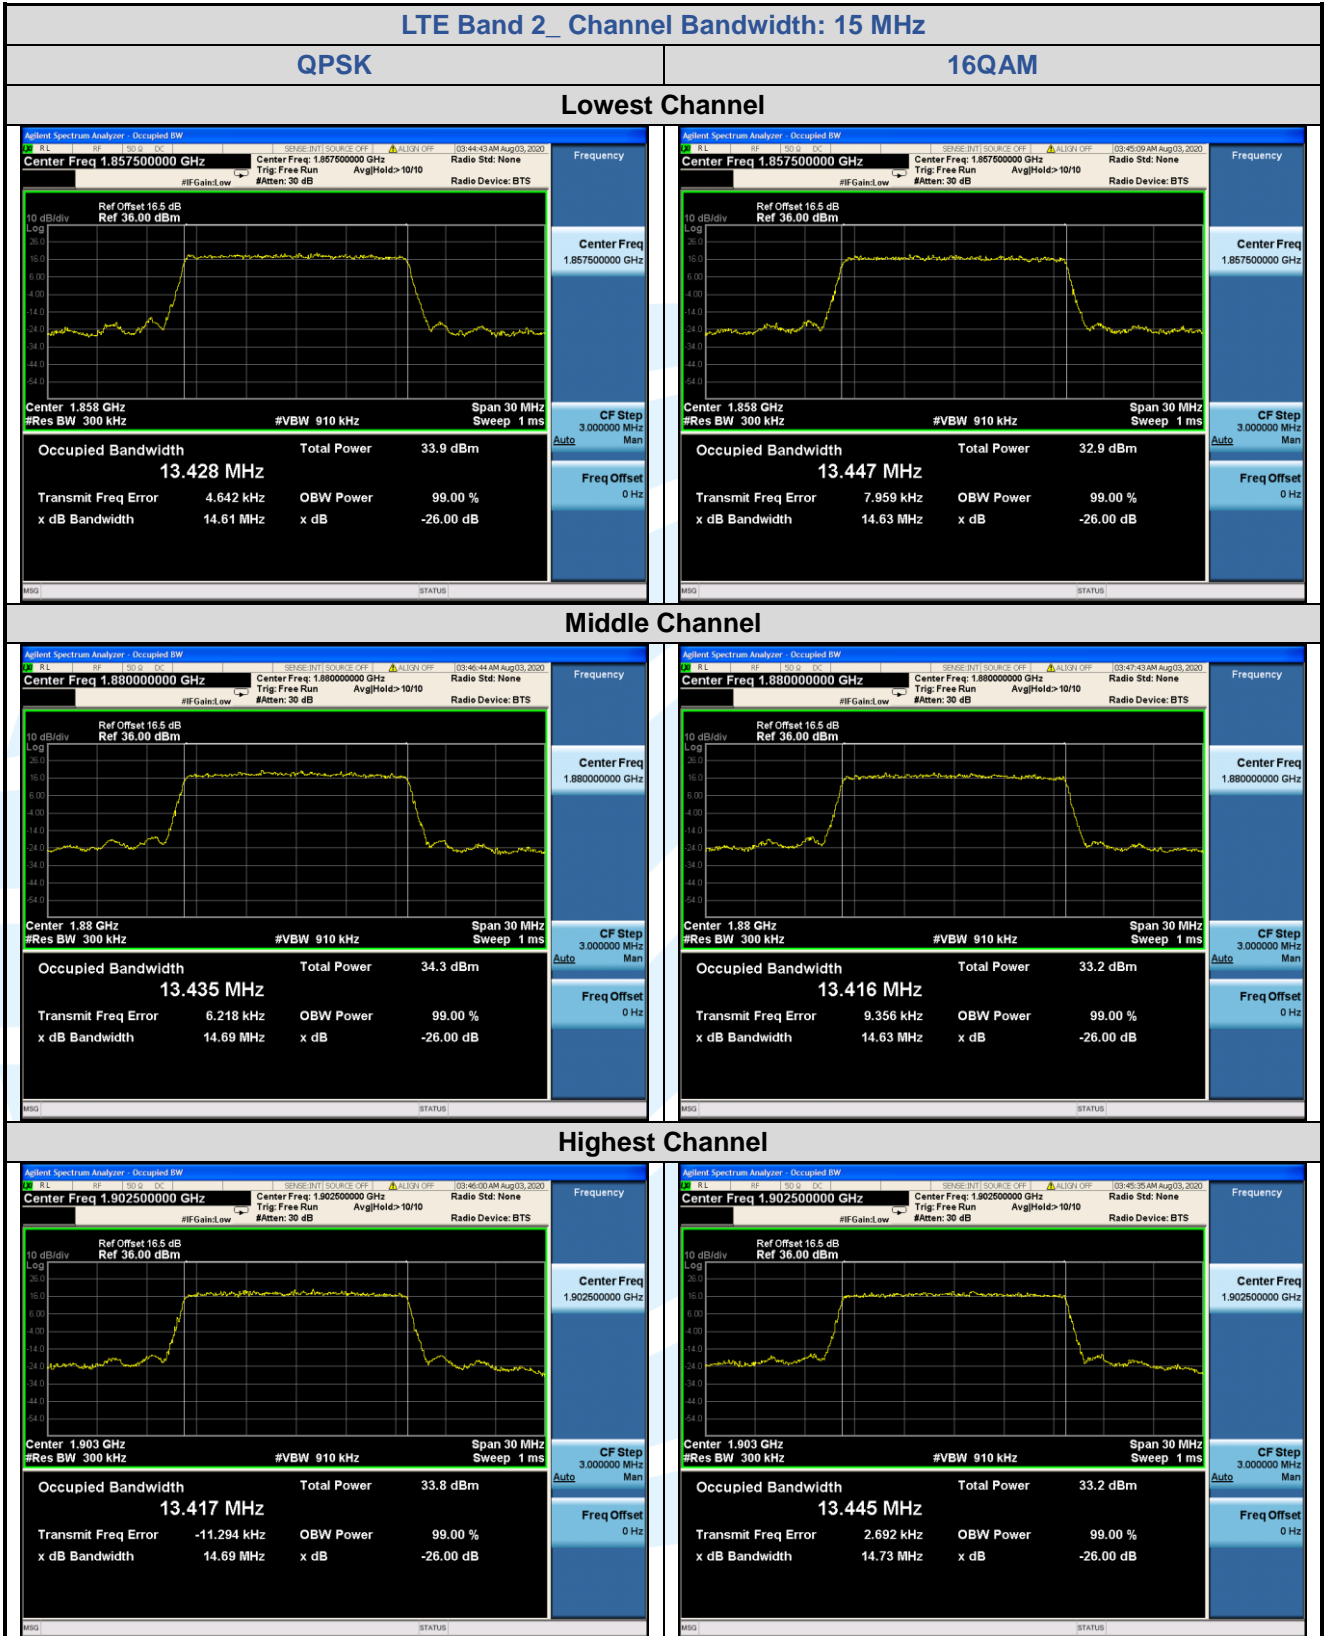

Shenzhen UnionTrust Quality and Technology Co., Ltd.

Address: Unit D/E of 9/F and 16/F, Block A, Building 6, Baoneng science and technology park, Longhua district, Shenzhen, China

Tel: +86-755-28230888

Fax: +86-755-28230886

E-mail: info@uttlab.com

<http://www.uttlab.com>

UTTR-RF-FCC4G-V1.1