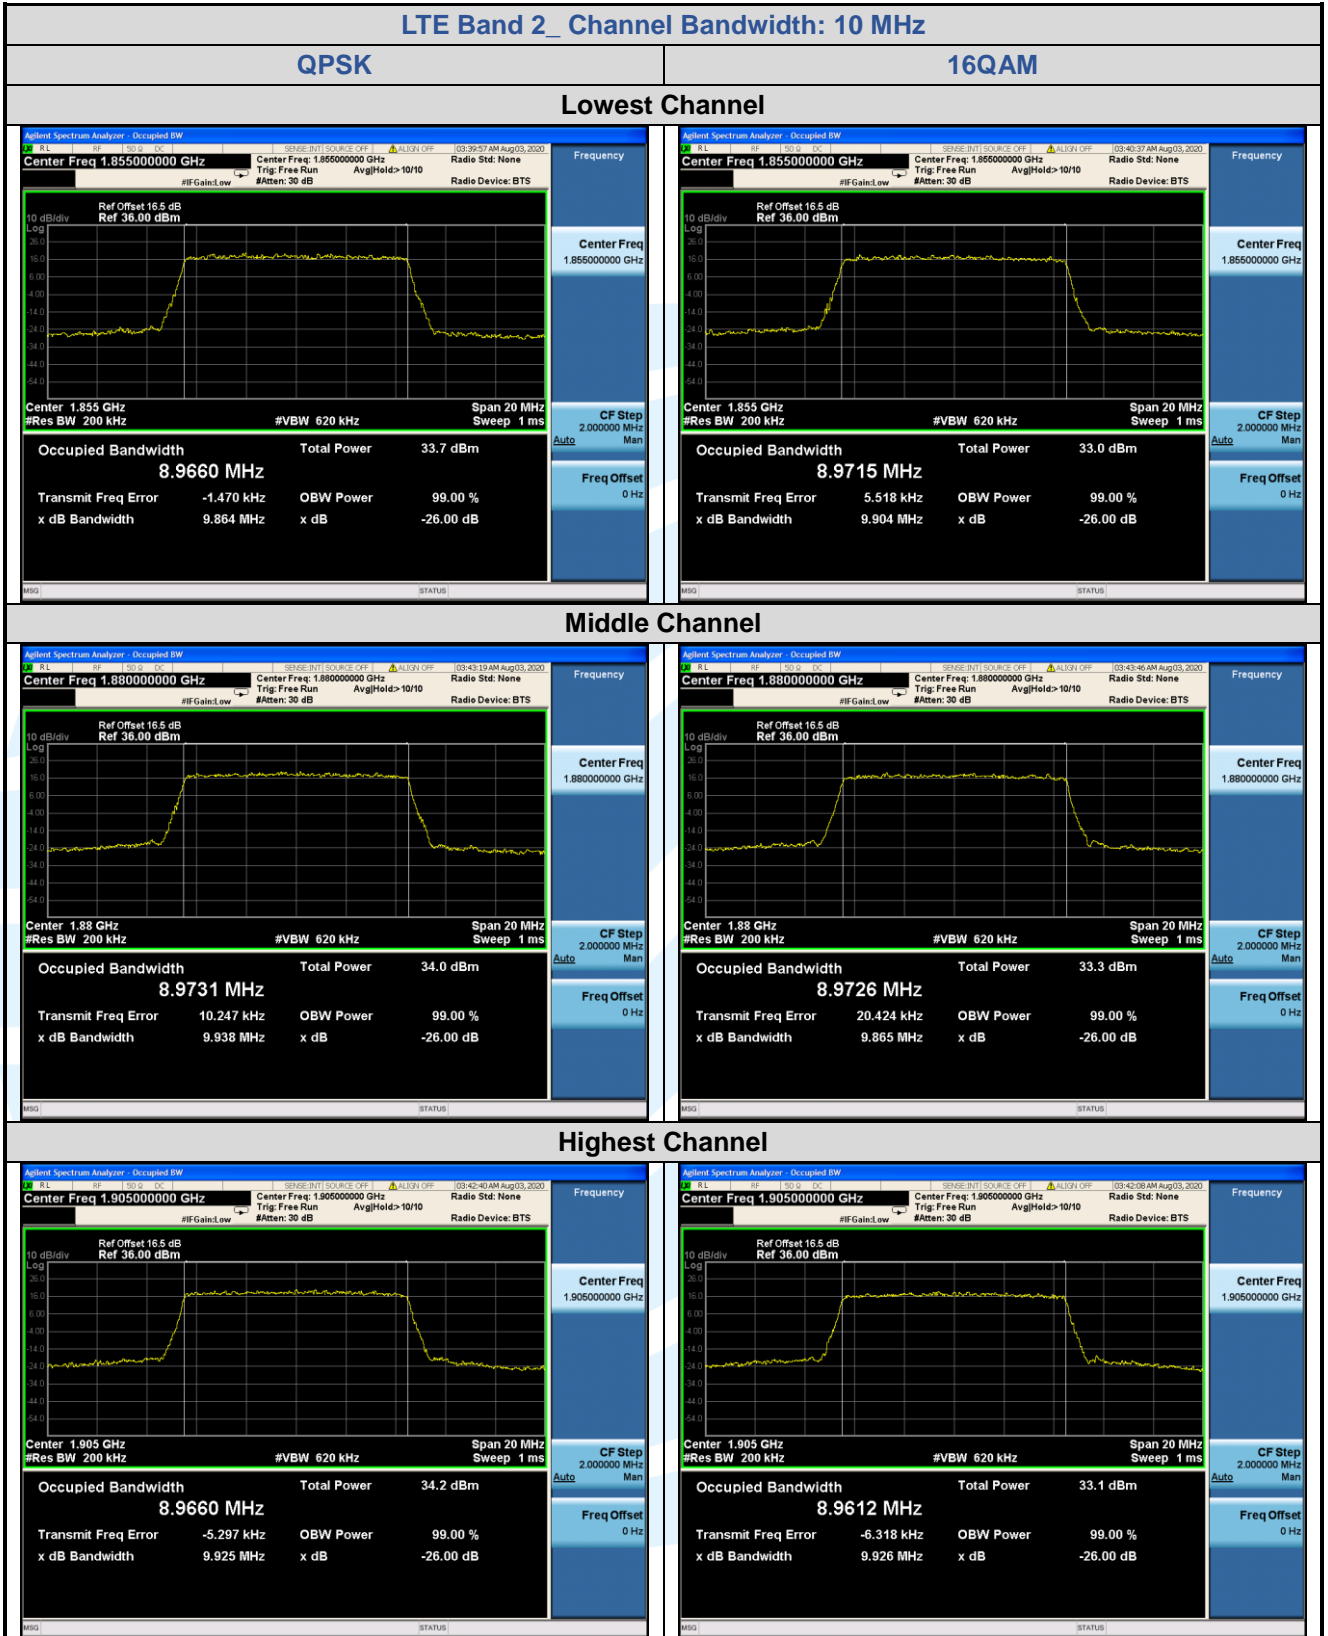

Shenzhen UnionTrust Quality and Technology Co., Ltd.

Address: Unit D/E of 9/F and 16/F, Block A, Building 6, Baoneng science and technology park, Longhua district, Shenzhen, China

Tel: +86-755-28230888

Fax: +86-755-28230886

E-mail: info@uttlab.com

<http://www.uttlab.com>

UTTR-RF-FCC4G-V1.1