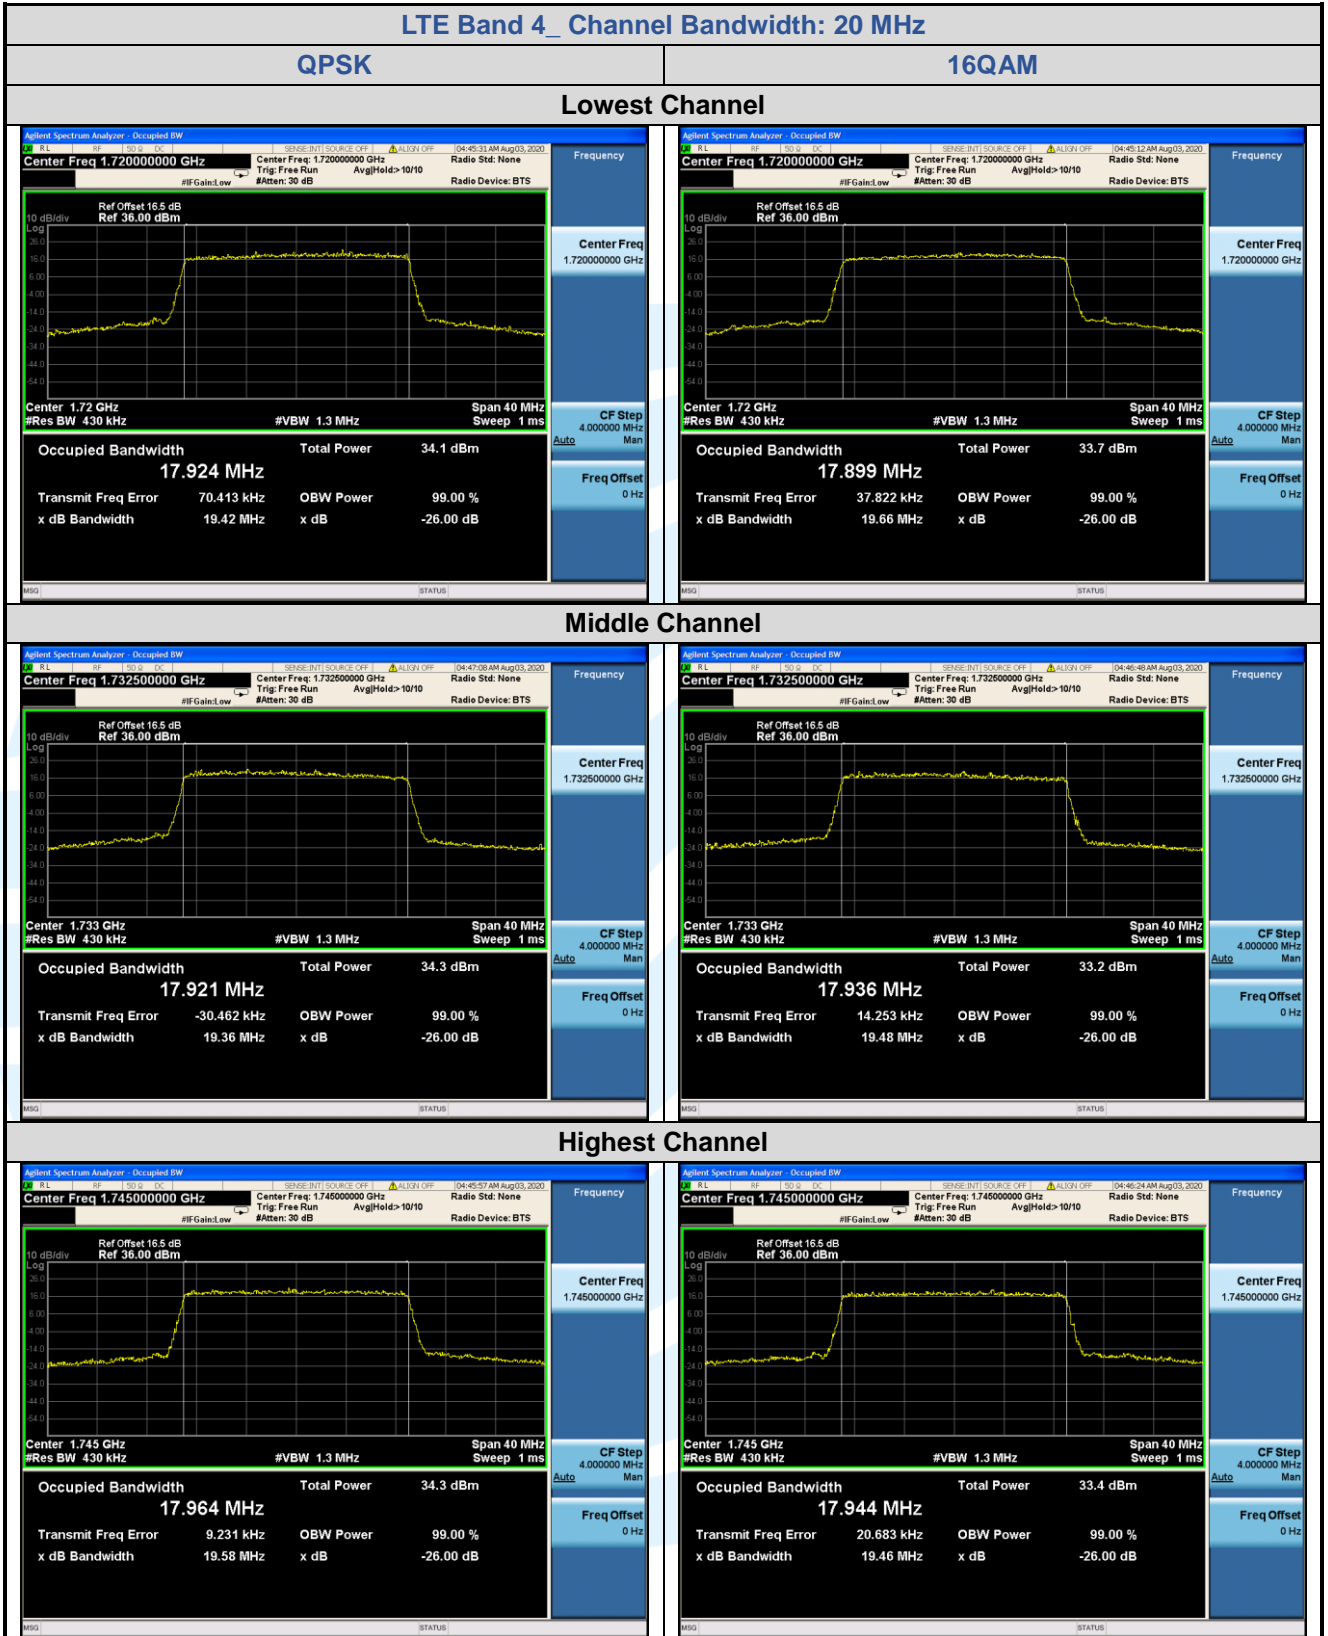

Shenzhen UnionTrust Quality and Technology Co., Ltd.

Address: Unit D/E of 9/F and 16/F, Block A, Building 6, Baoneng science and technology park, Longhua district, Shenzhen, China

Tel: +86-755-28230888

Fax: +86-755-28230886

E-mail: info@uttlab.com

<http://www.uttlab.com>

UTTR-RF-FCC4G-V1.1