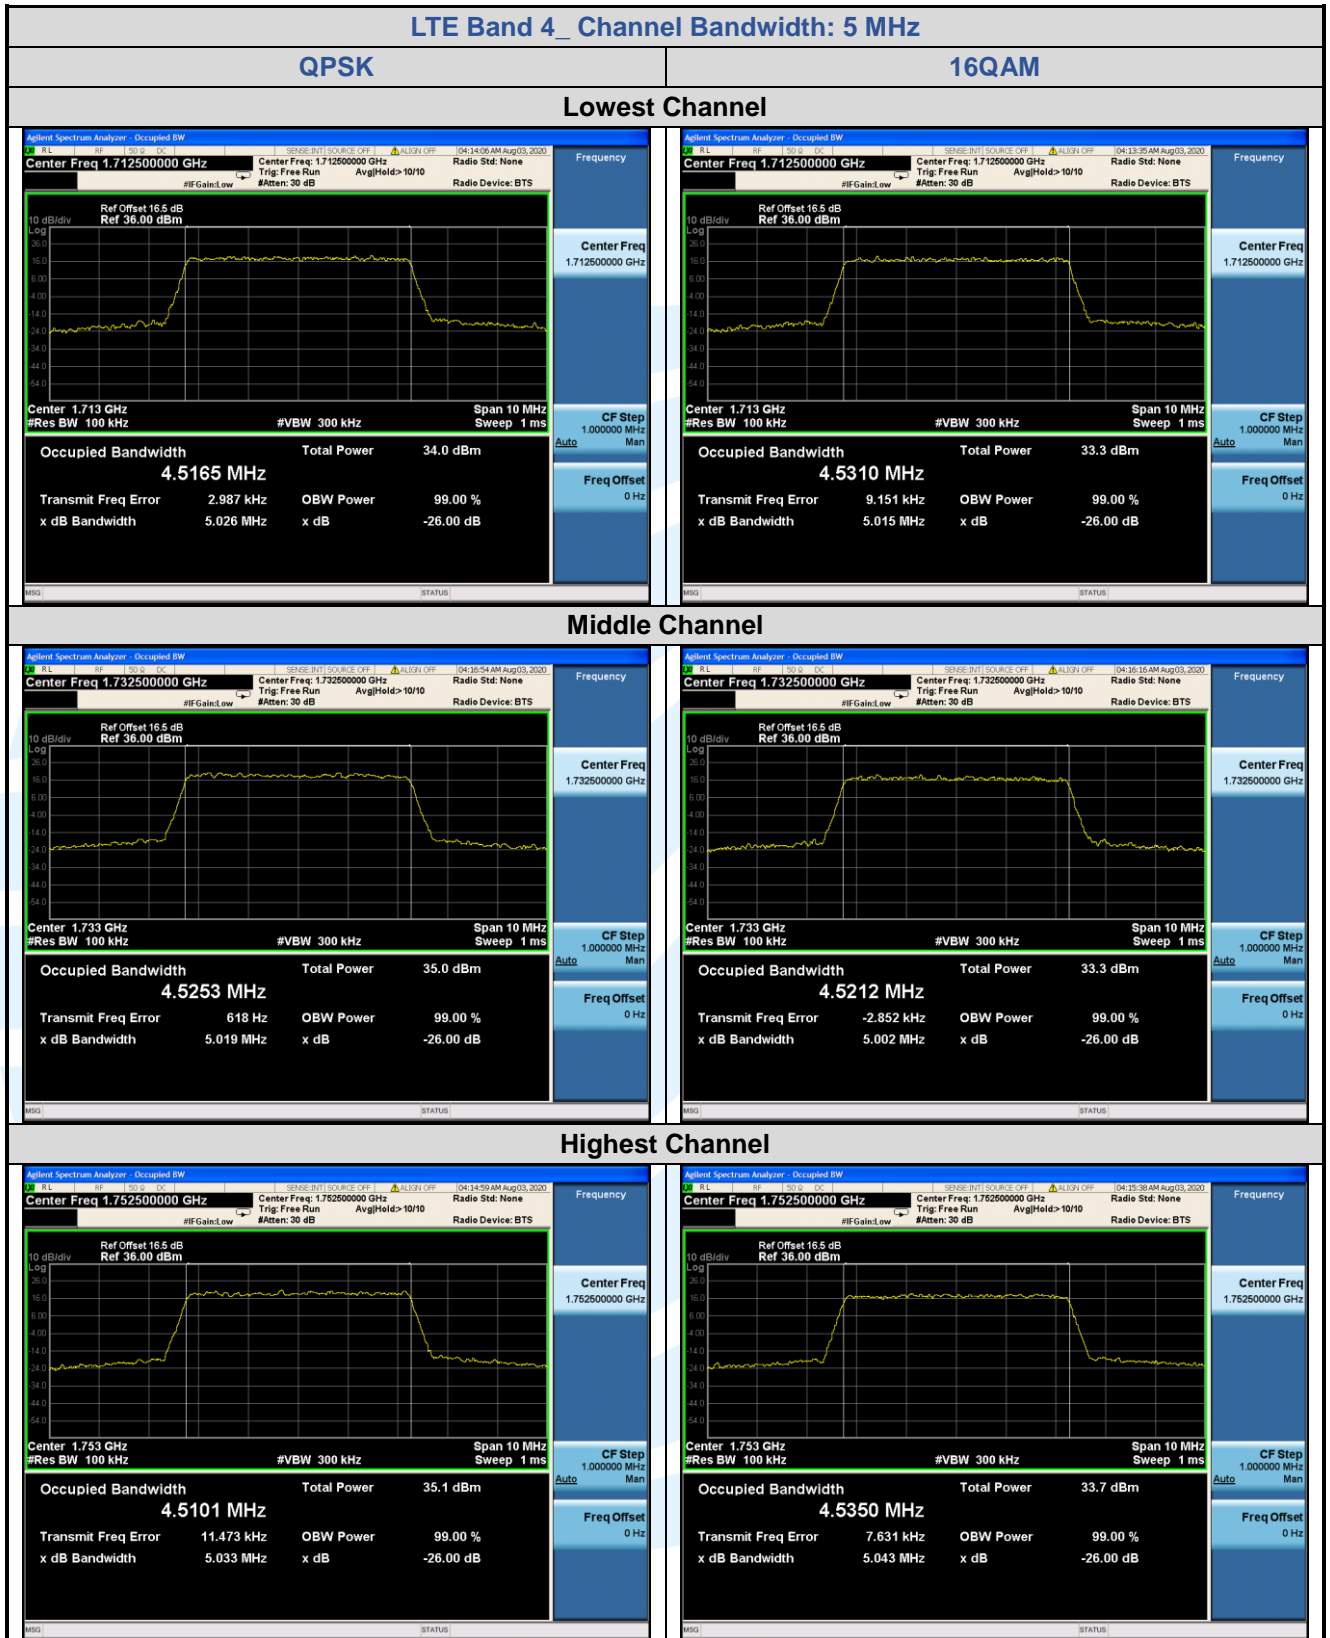

Shenzhen UnionTrust Quality and Technology Co., Ltd.

Address: Unit D/E of 9/F and 16/F, Block A, Building 6, Baoneng science and technology park, Longhua district, Shenzhen, China

Tel: +86-755-28230888

Fax: +86-755-28230886

E-mail: info@uttlab.com

<http://www.uttlab.com>

UTTR-RF-FCC4G-V1.1