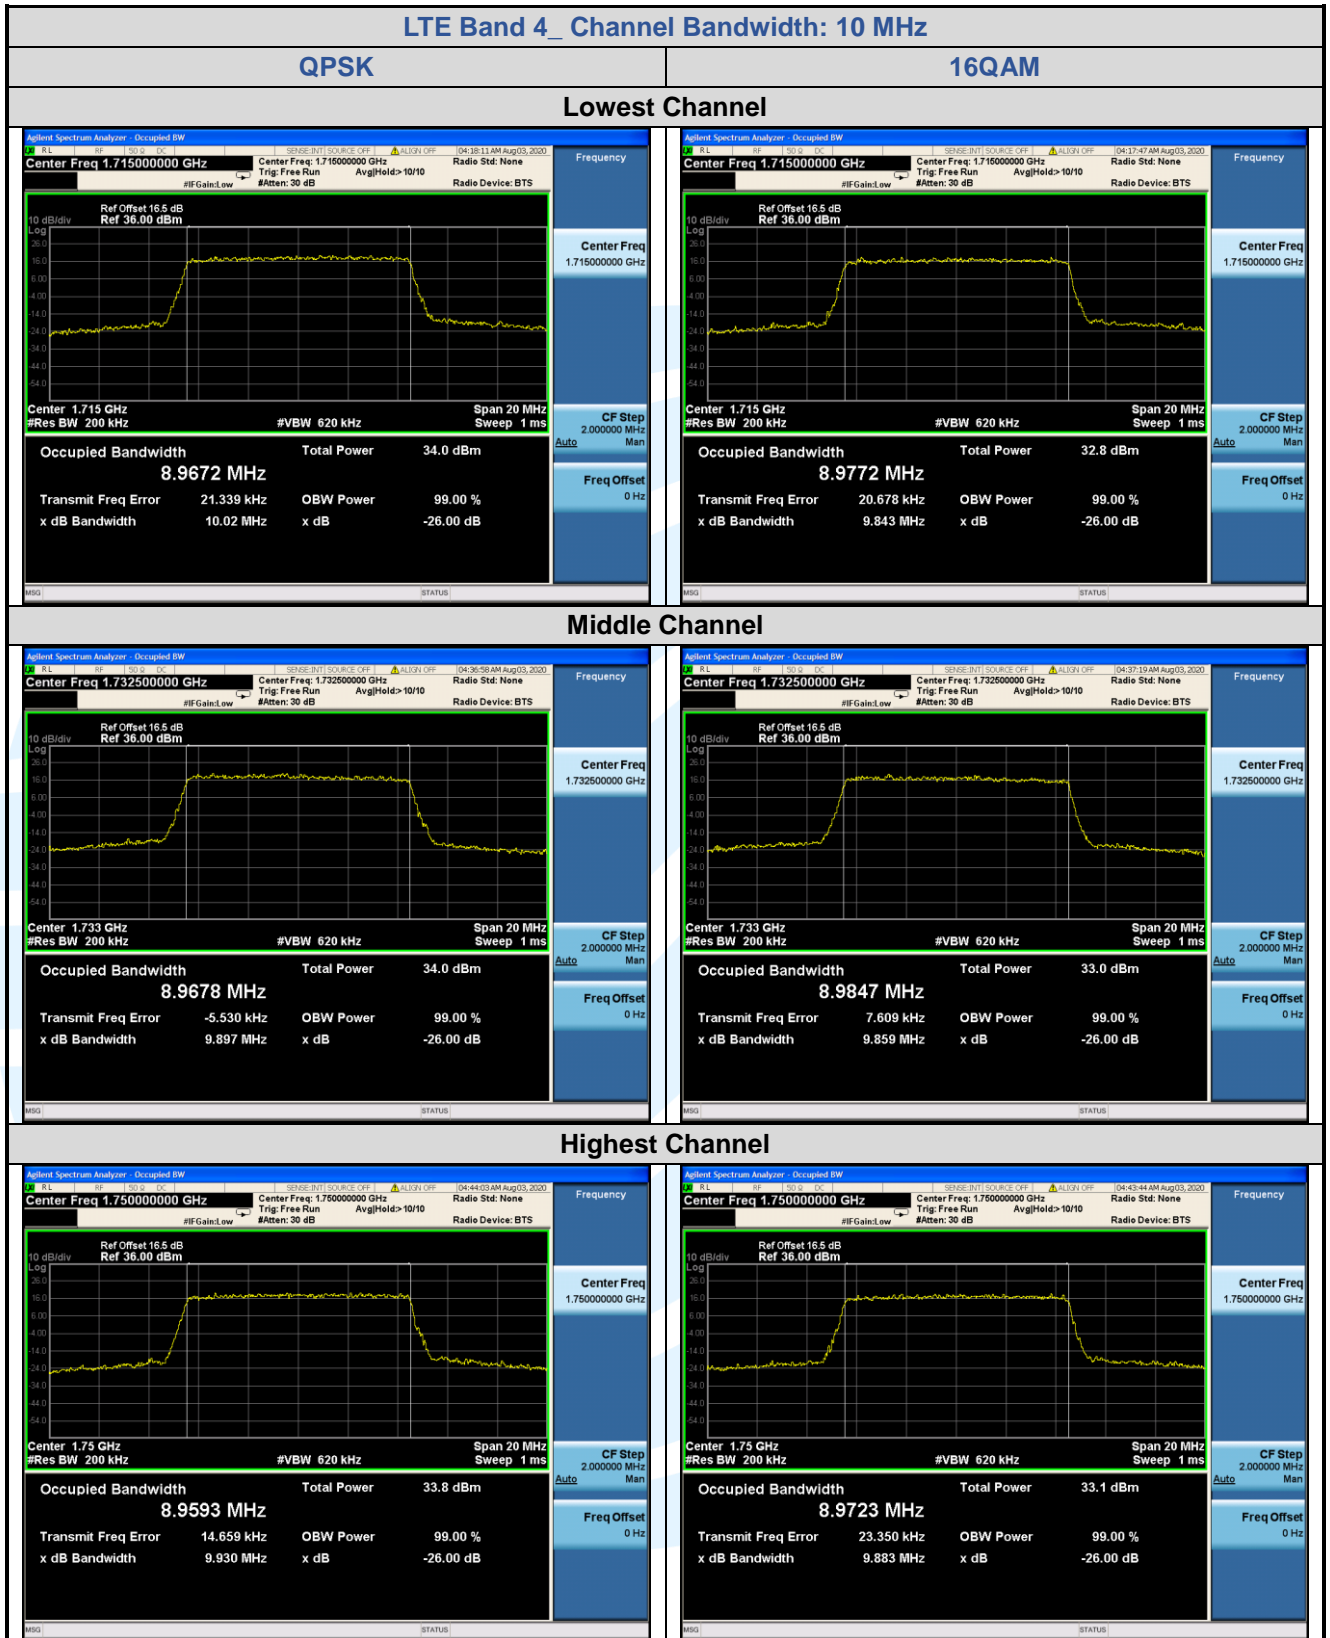

Shenzhen UnionTrust Quality and Technology Co., Ltd.

Address: Unit D/E of 9/F and 16/F, Block A, Building 6, Baoneng science and technology park, Longhua district, Shenzhen, China

Tel: +86-755-28230888

Fax: +86-755-28230886

E-mail: info@uttlab.com

<http://www.uttlab.com>

UTTR-RF-FCC4G-V1.1