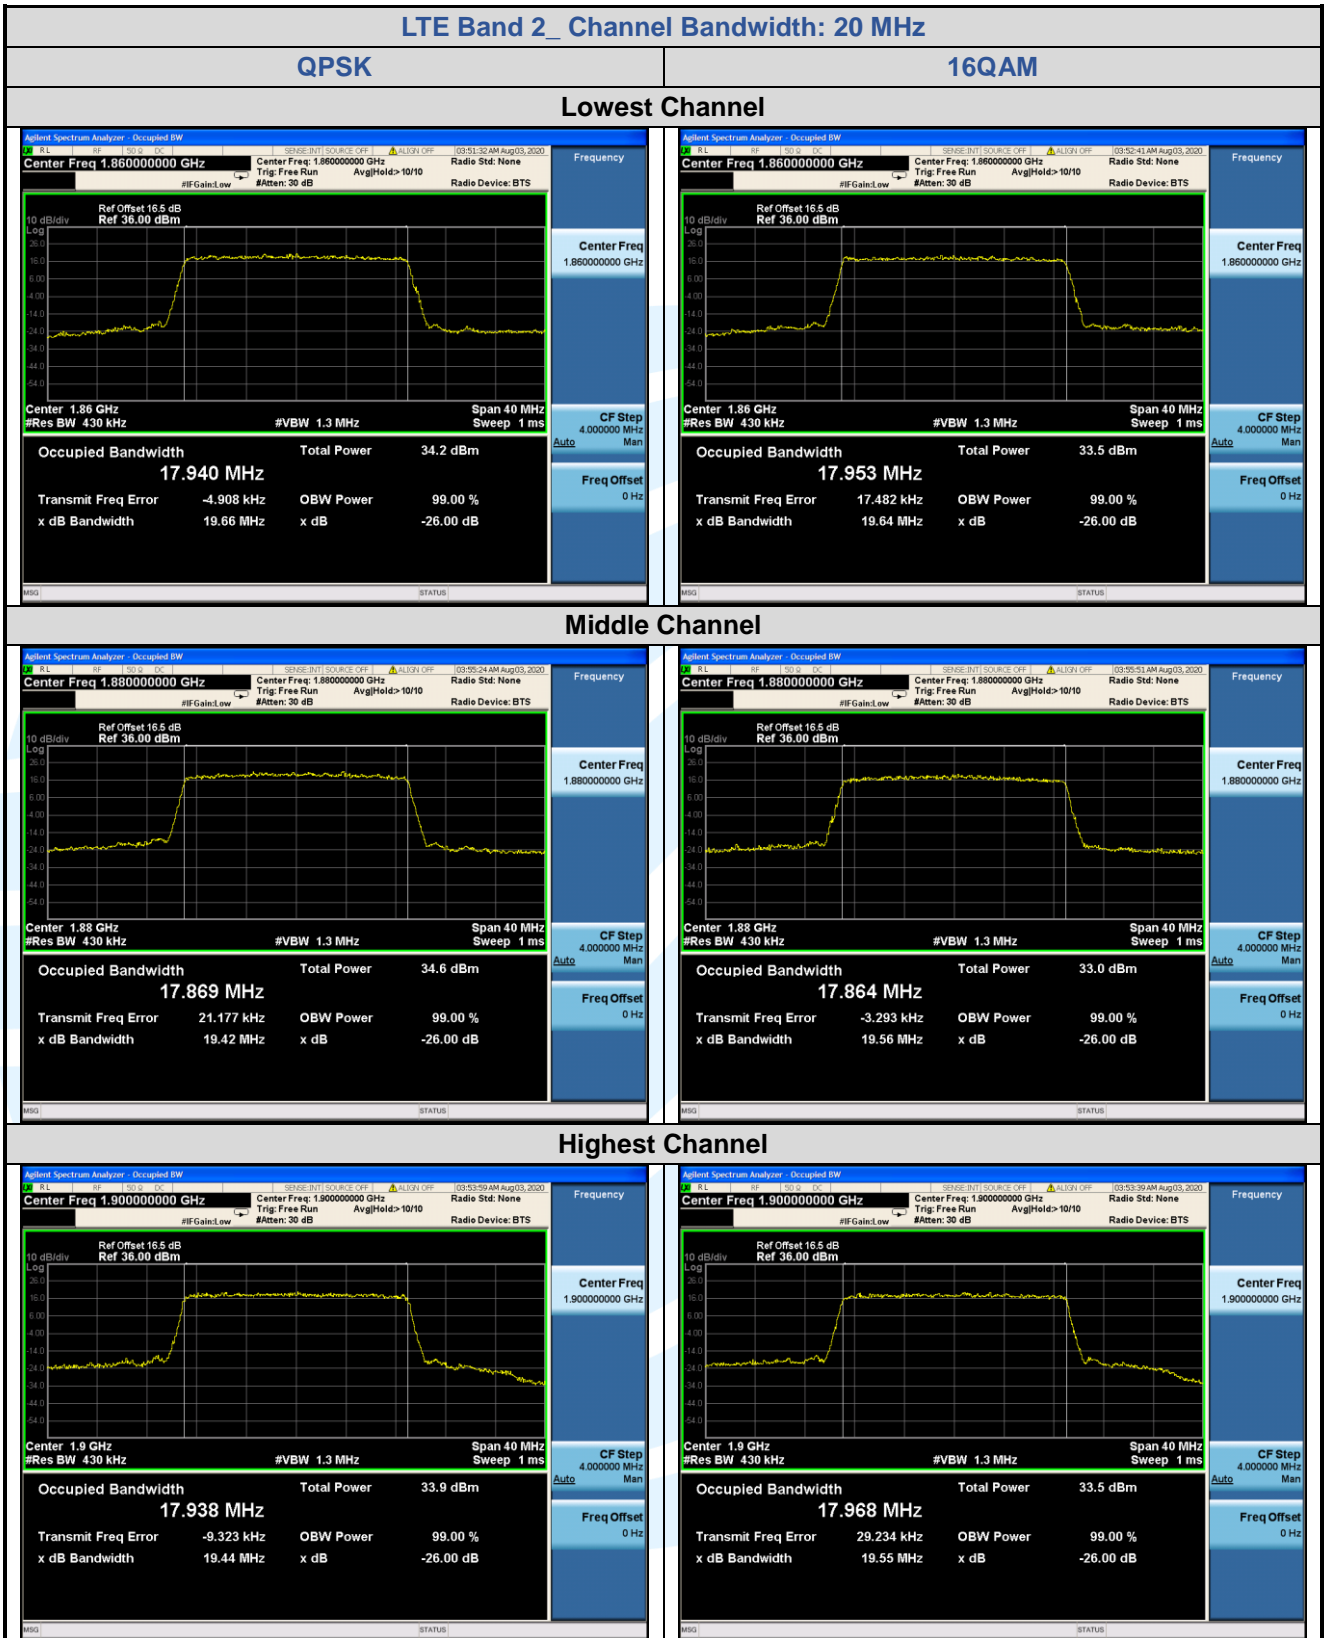

Shenzhen UnionTrust Quality and Technology Co., Ltd.

Address: Unit D/E of 9/F and 16/F, Block A, Building 6, Baoneng science and technology park, Longhua district, Shenzhen, China

Tel: +86-755-28230888

Fax: +86-755-28230886

E-mail: info@uttlab.com

<http://www.uttlab.com>

UTTR-RF-FCC4G-V1.1