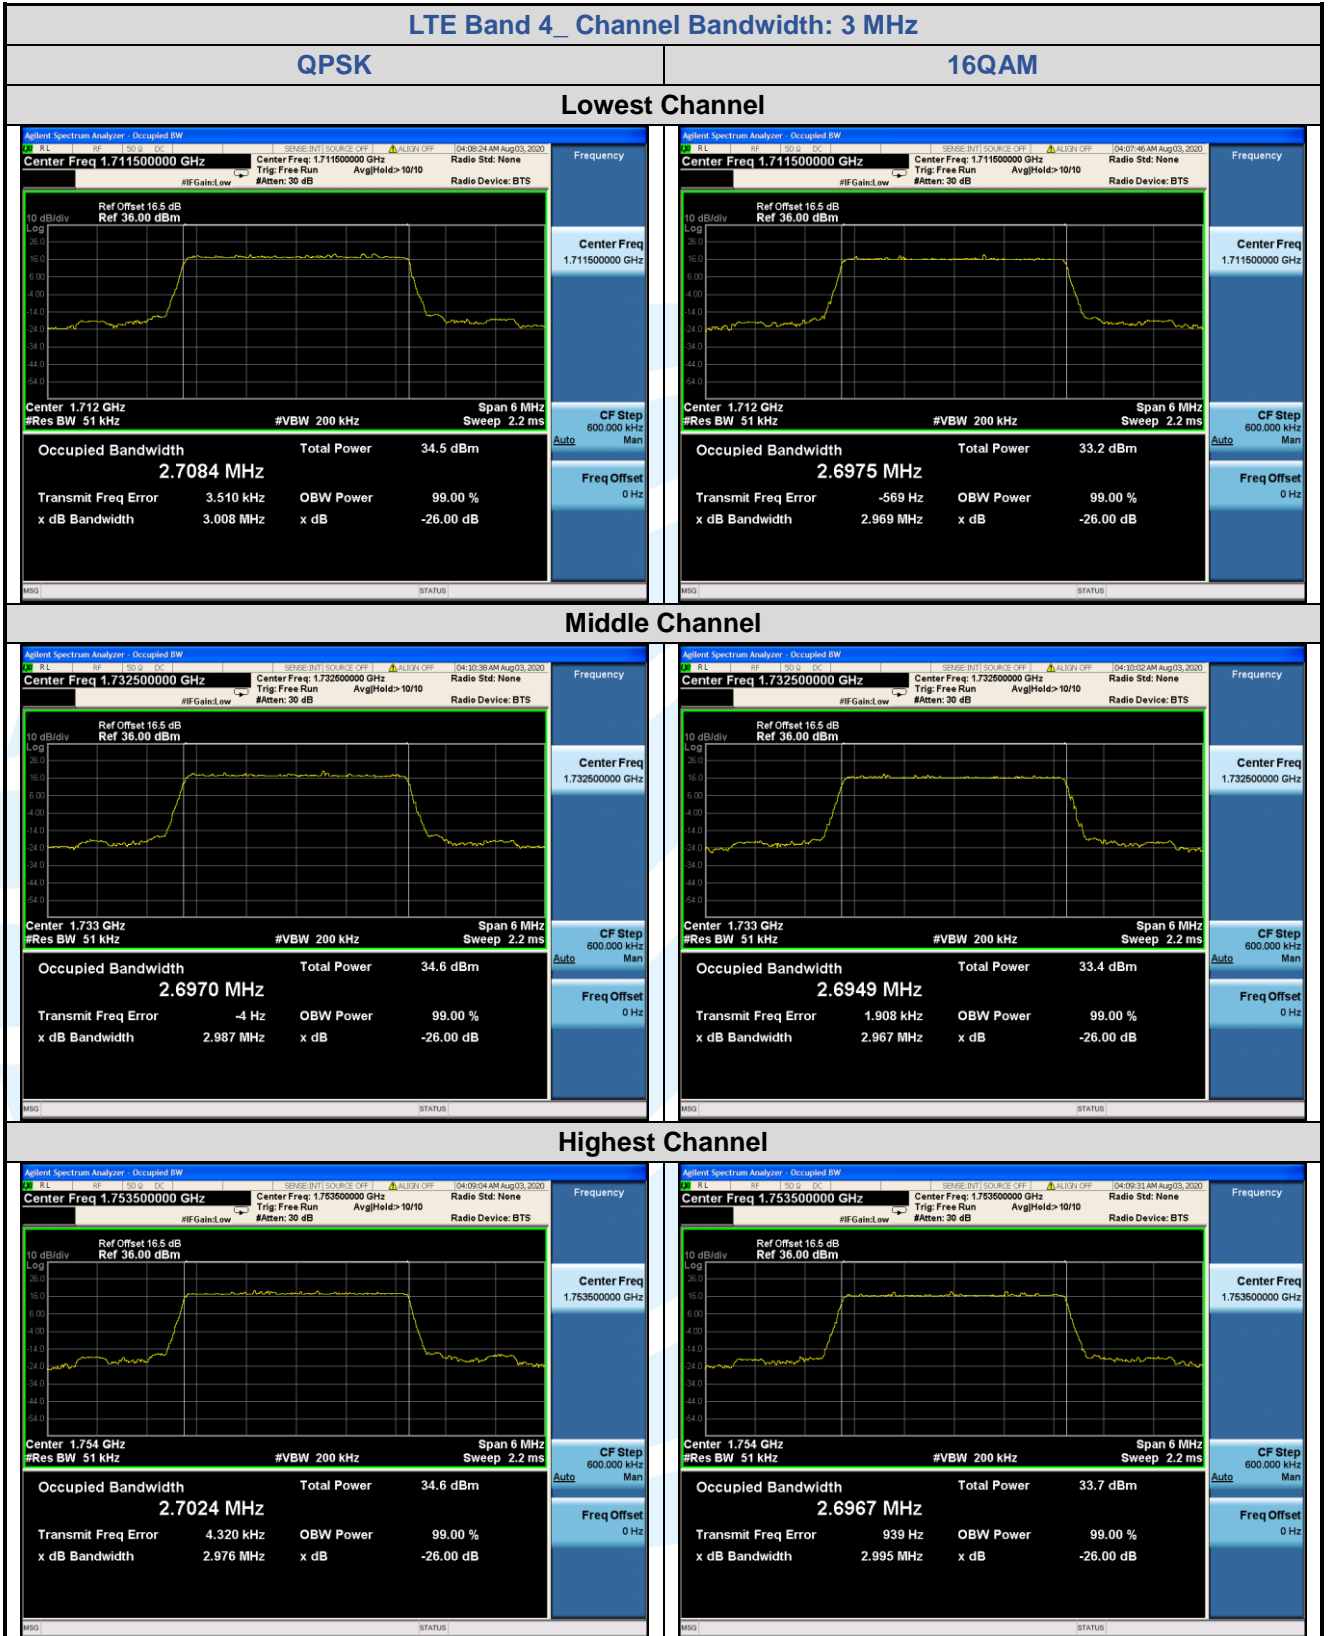

Shenzhen UnionTrust Quality and Technology Co., Ltd.

Address: Unit D/E of 9/F and 16/F, Block A, Building 6, Baoneng science and technology park, Longhua district, Shenzhen, China

Tel: +86-755-28230888

Fax: +86-755-28230886

E-mail: info@uttlab.com

<http://www.uttlab.com>

UTTR-RF-FCC4G-V1.1