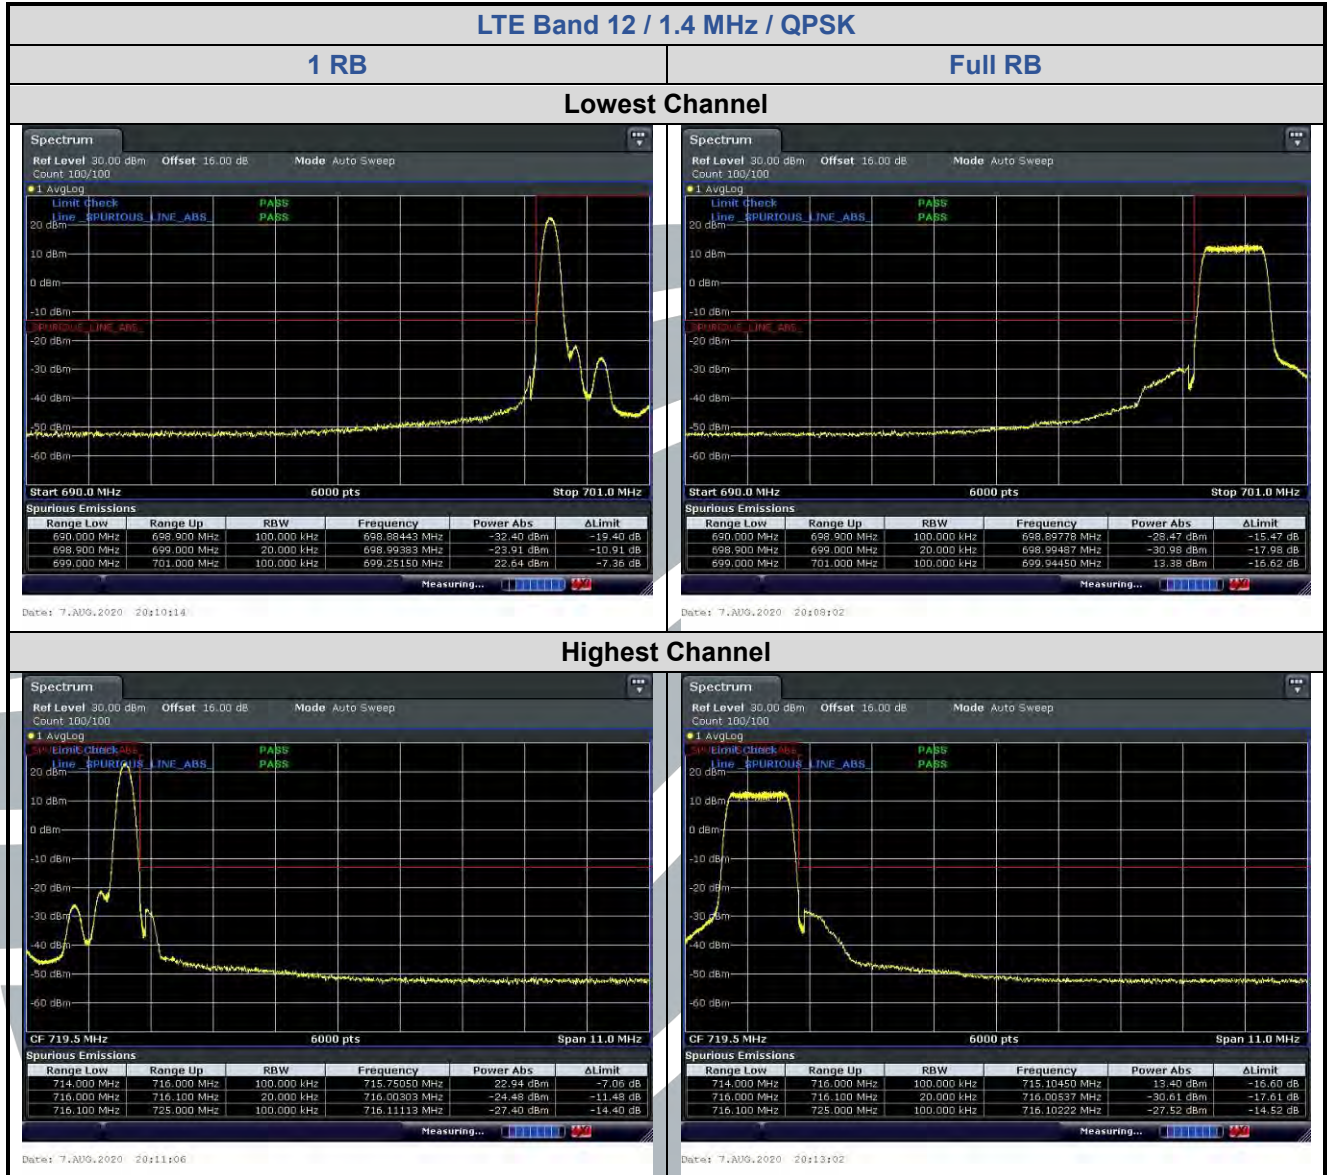

5.6.5 LTE Band 12

Shenzhen UnionTrust Quality and Technology Co., Ltd.

Address: Unit D/E of 9/F and 16/F, Block A, Building 6, Baoneng science and technology park, Longhua district, Shenzhen, China

Tel: +86-755-28230888