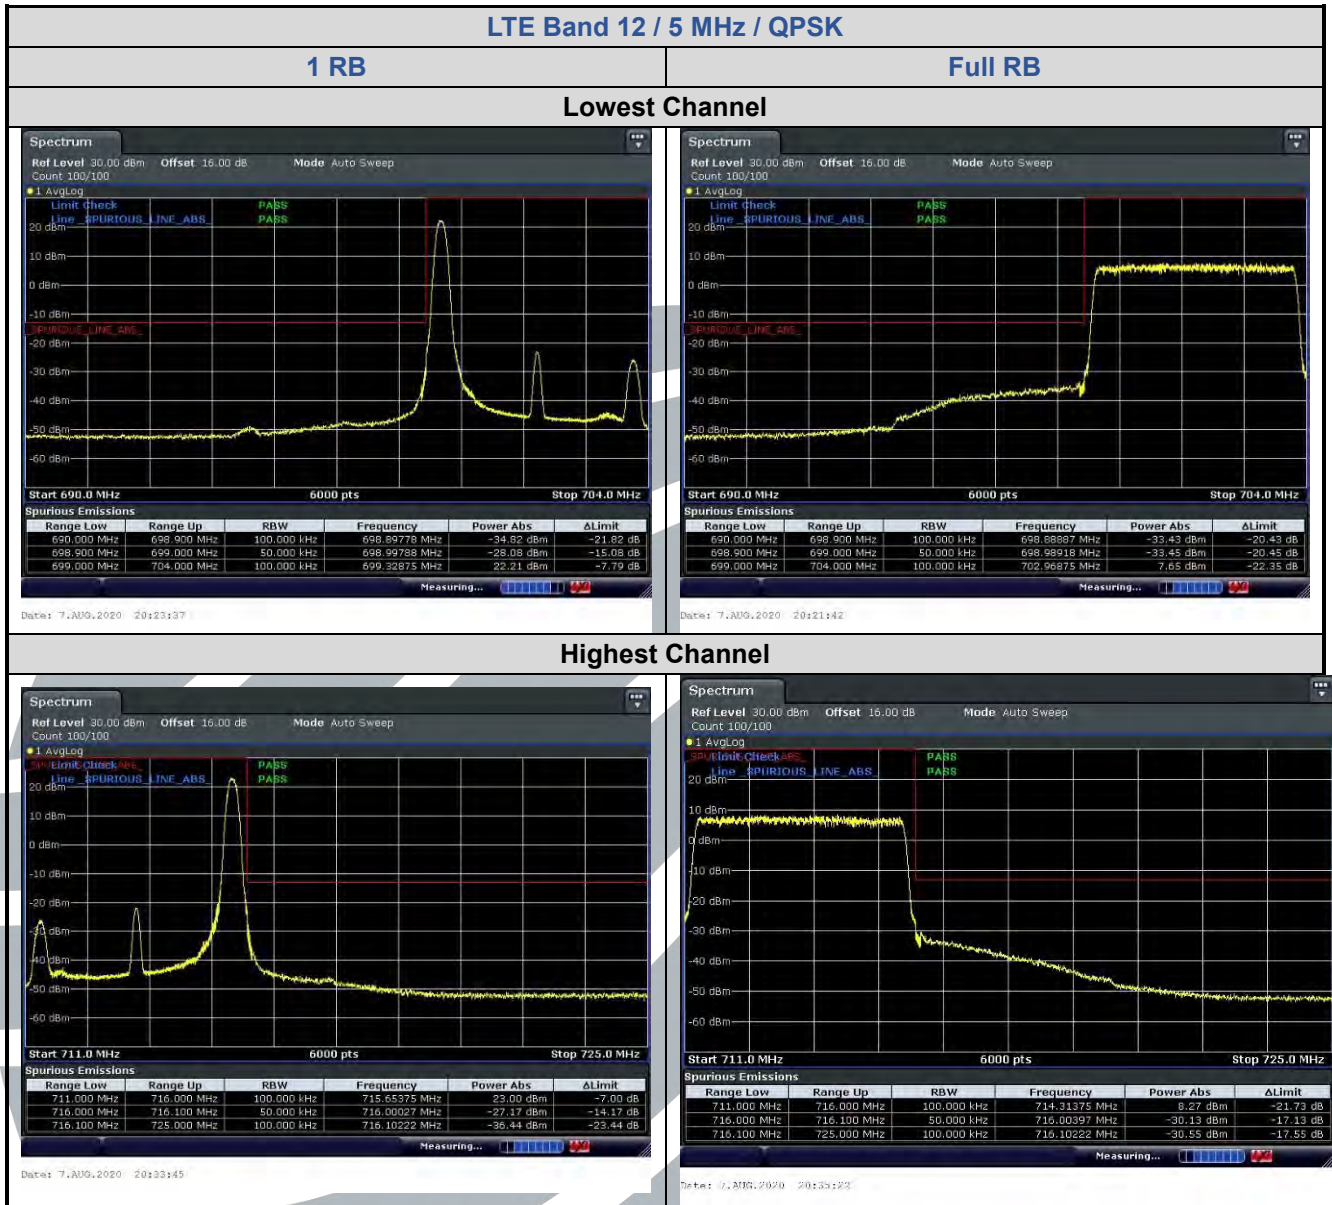

5.6.5 LTE Band 12

Shenzhen UnionTrust Quality and Technology Co., Ltd.

Address: Unit D/E of 9/F and 16/F, Block A, Building 6, Baoneng science and technology park, Longhua district, Shenzhen, China

Tel: +86-755-28230888