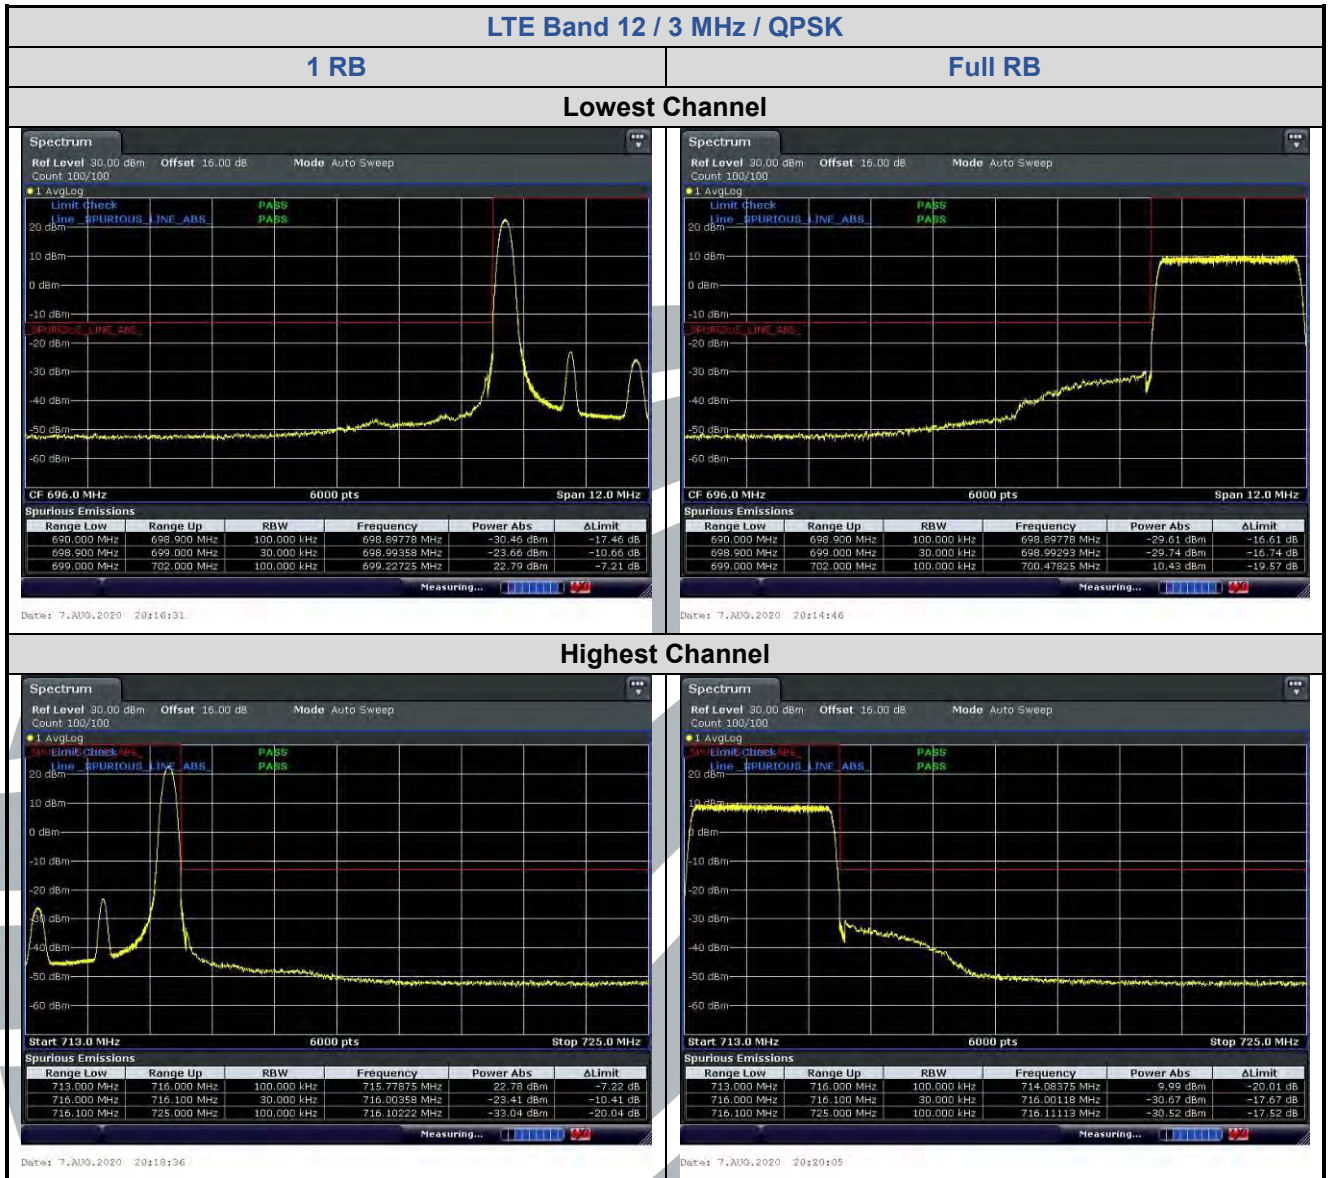

5.6.5 LTE Band 12

Shenzhen UnionTrust Quality and Technology Co., Ltd.

Address: Unit D/E of 9/F and 16/F, Block A, Building 6, Baoneng science and technology park, Longhua district, Shenzhen, China

Tel: +86-755-28230888