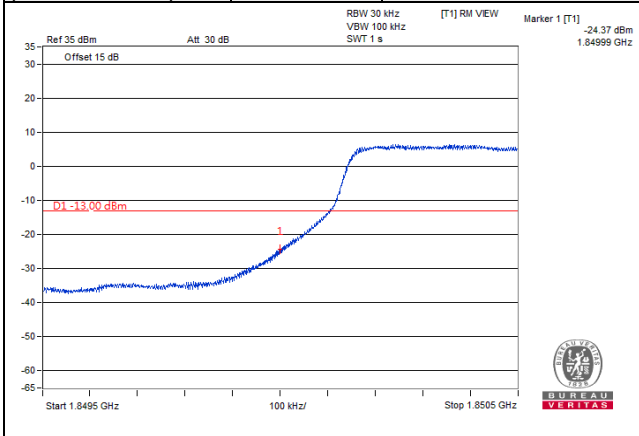

Channel 18615 (1851.50MHz)	QPSK	15 RB / 0 RB Offset	Channel 19185 (1908.50MHz)	QPSK	15 RB / 0 RB Offset