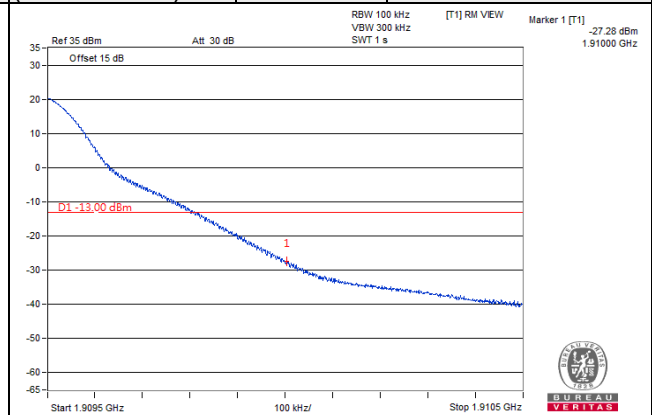

LTE Band 2, Channel Bandwidth 10MHz

Channel 18650
(1855.00MHz)

QPSK

1 RB / 0 RB Offset

Channel 19150
(1905.00MHz)

QPSK

1 RB / 49 RB Offset

Channel 18650
(1855.00MHz)