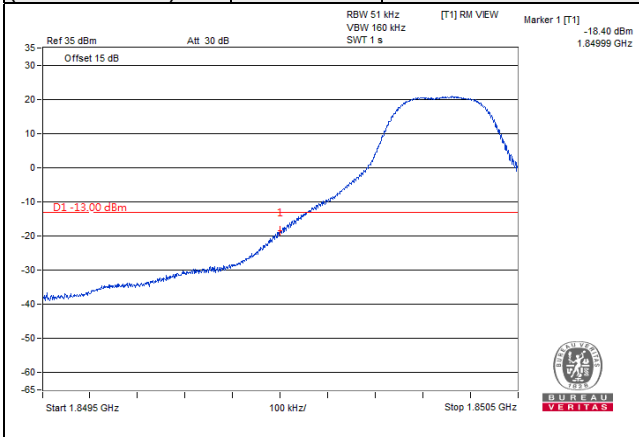

LTE Band 2, Channel Bandwidth 5MHz

Channel 18625 (1852.50MHz)	QPSK	1 RB / 0 RB Offset	Channel 19175 (1907.50MHz)	QPSK	1 RB / 24 RB Offset