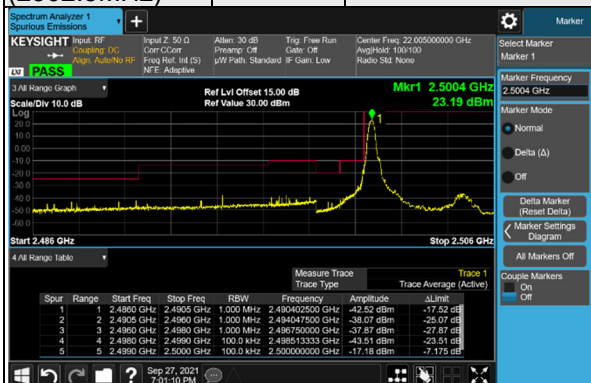

LTE Band 7
Emission Mask:

Channel Bandwidth: 5MHz

Channel 20775 (2502.5MHz) QPSK 1 RB / 0 RB Offset Channel 21100 (2535.0MHz) QPSK 1 RB / 24 RB Offset