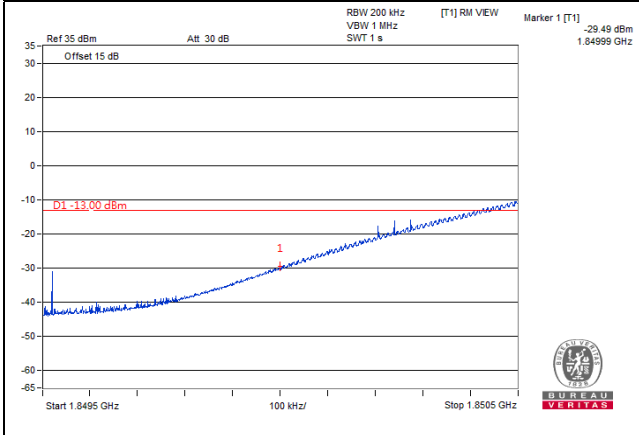

LTE Band 2, Channel Bandwidth 20MHz

Channel 18700 (1860.00MHz)	QPSK	1 RB / 0 RB Offset	Channel 19100 (1900.00 MHz)	QPSK	1 RB / 99 RB Offset