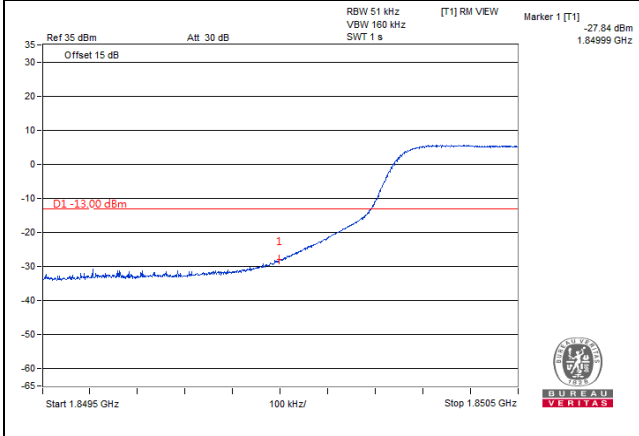

Channel 18625 (1852.50MHz)	QPSK	25 RB / 0 RB Offset	Channel 19175 (1907.50MHz)	QPSK	25 RB / 0 RB Offset