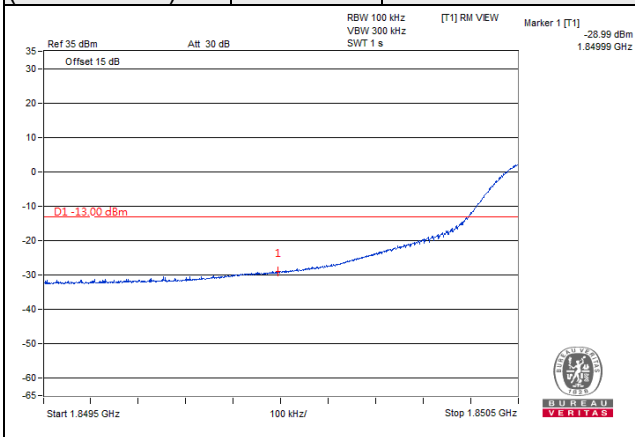

Channel 18650
(1855.00MHz)

QPSK

50 RB / 0 RB Offset

Channel 19150
(1905.00MHz)

QPSK

50 RB / 0 RB Offset