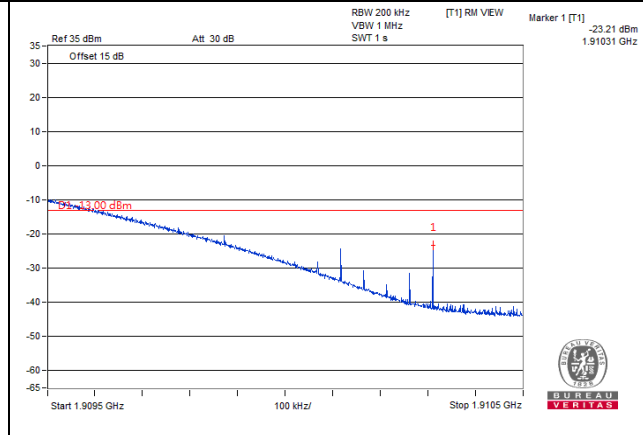

LTE Band 2, Channel Bandwidth 20MHz

Channel 18700 (1860.00MHz)	QPSK	1 RB / 0 RB Offset	Channel 19100 (1900.00 MHz)	QPSK	1 RB / 99 RB Offset