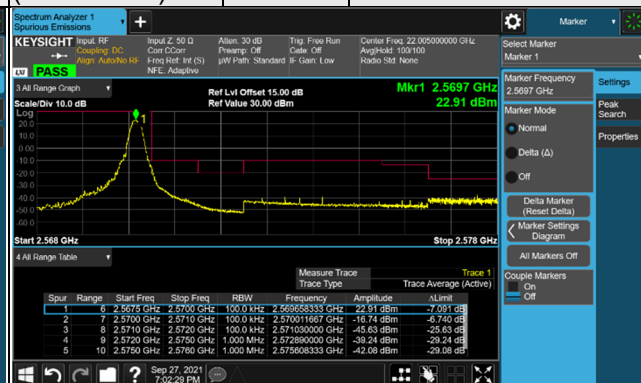

LTE Band 7
Emission Mask:

Channel Bandwidth: 5MHz

Channel 20775 (2502.5MHz) QPSK 1 RB / 0 RB Offset Channel 21100 (2535.0MHz) QPSK 1 RB / 24 RB Offset