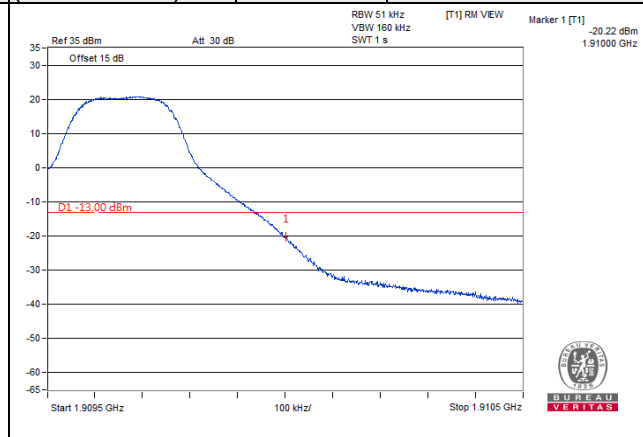

LTE Band 2, Channel Bandwidth 5MHz

Channel 18625 (1852.50MHz)	QPSK	1 RB / 0 RB Offset	Channel 19175 (1907.50MHz)	QPSK	1 RB / 24 RB Offset