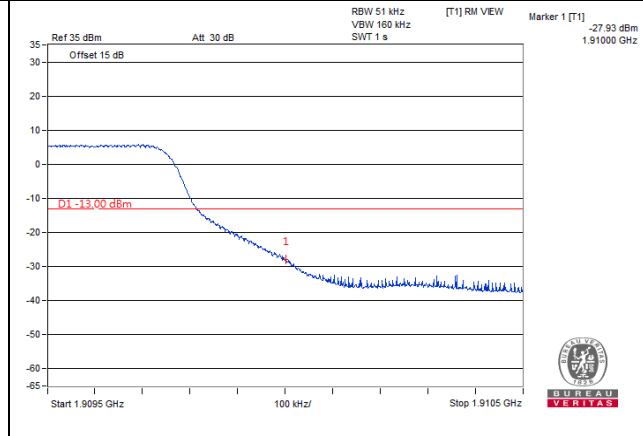

Channel 18625 (1852.50MHz)	QPSK	25 RB / 0 RB Offset	Channel 19175 (1907.50MHz)	QPSK	25 RB / 0 RB Offset