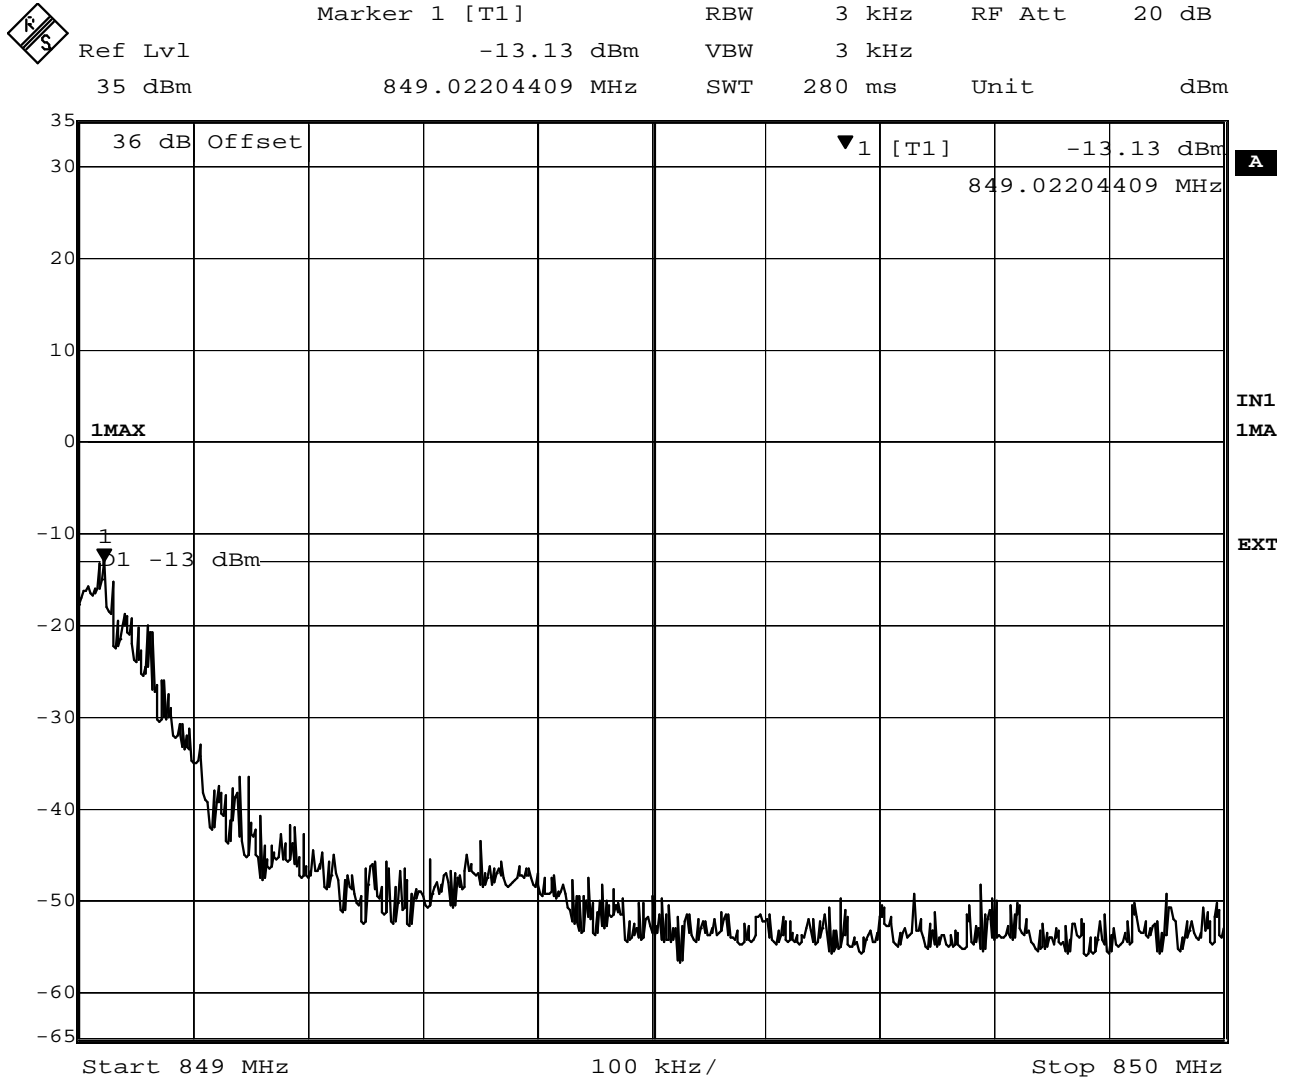

# **Annex I: band edge compliance**

Measurement plots

Test report reference: 4\_SIEM\_0504\_GSM\_FCCm

Date: 2006-01-06

Date: 21.DEC.2005 13:48:48

Test: band edge compliance , Channel 128, PCS

Date: 21.DEC.2005 14:09:20

Test: band edge compliance , Channel 128, EDGE

Date: 21.DEC.2005 13:50:36

Test: band edge compliance, Channel 251, PCS

Date: 21.DEC.2005 14:12:14

Test: band edge compliance, Channel 251, EDGE