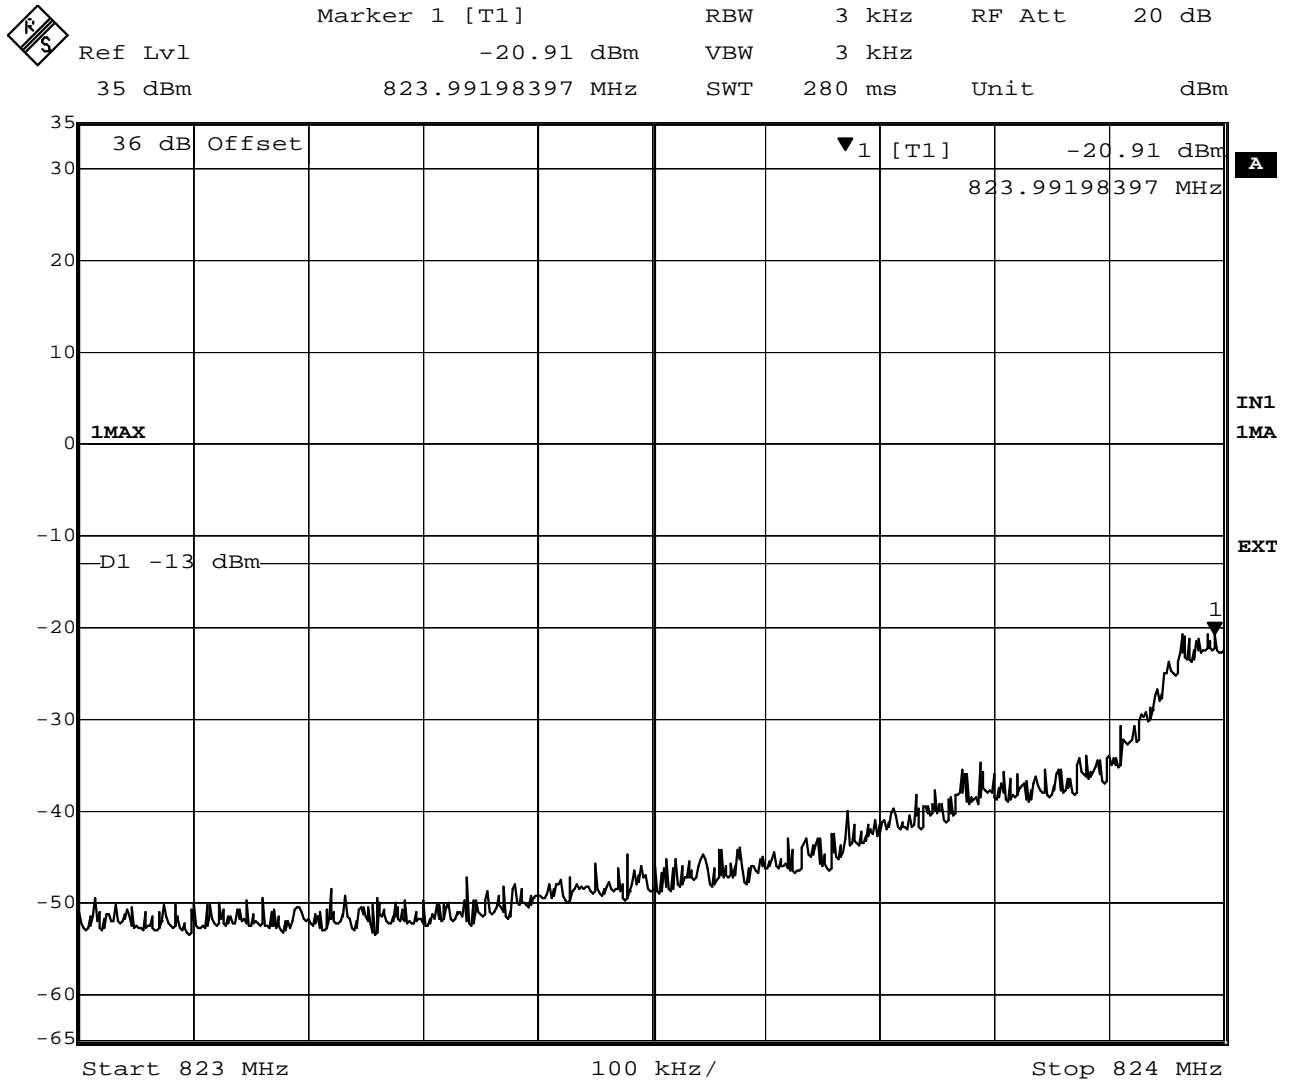

# **Annex I: band edge compliance**

Measurement plots

Test report reference: 4\_SIEM\_0504\_GSM\_FCCm

Date: 2006-01-06

Date: 21.DEC.2005 13:48:48

Test: band edge compliance , Channel 128, PCS

Date: 21.DEC.2005 14:09:20

Test: band edge compliance , Channel 128, EDGE

Date: 21.DEC.2005 13:50:36

Test: band edge compliance, Channel 251, PCS

Date: 21.DEC.2005 14:12:14

Test: band edge compliance, Channel 251, EDGE