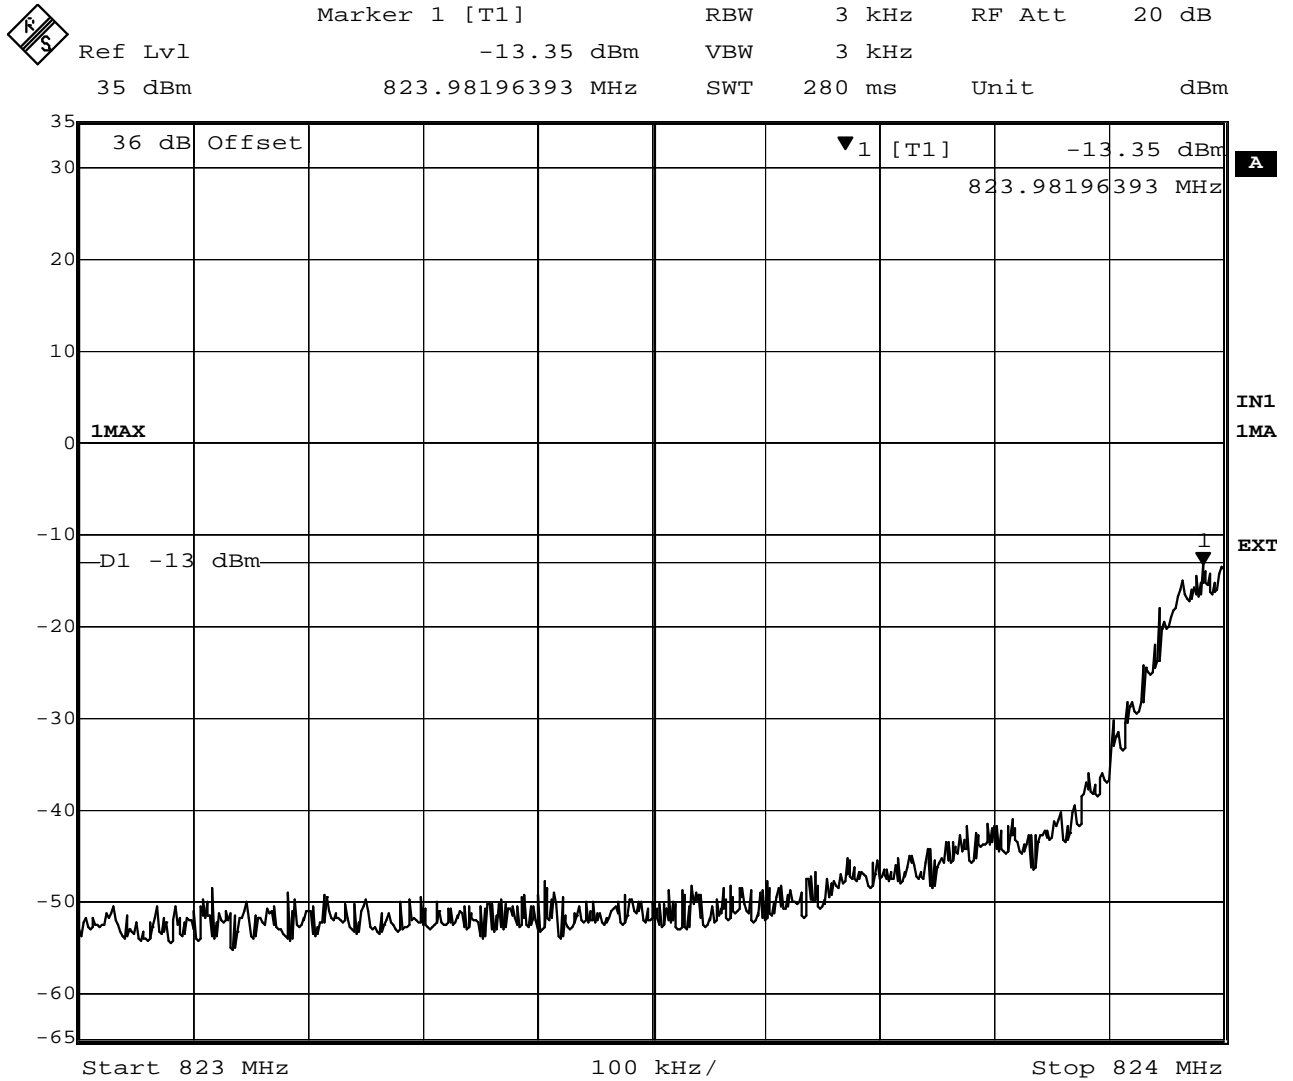

# **Annex I: band edge compliance**

Measurement plots

Test report reference: 4\_SIEM\_0504\_GSM\_FCCm

Date: 2006-01-06

Date: 21.DEC.2005 13:48:48

Test: band edge compliance , Channel 128, PCS

Date: 21.DEC.2005 14:09:20

Test: band edge compliance , Channel 128, EDGE

Date: 21.DEC.2005 13:50:36

Test: band edge compliance, Channel 251, PCS

Date: 21.DEC.2005 14:12:14

Test: band edge compliance, Channel 251, EDGE