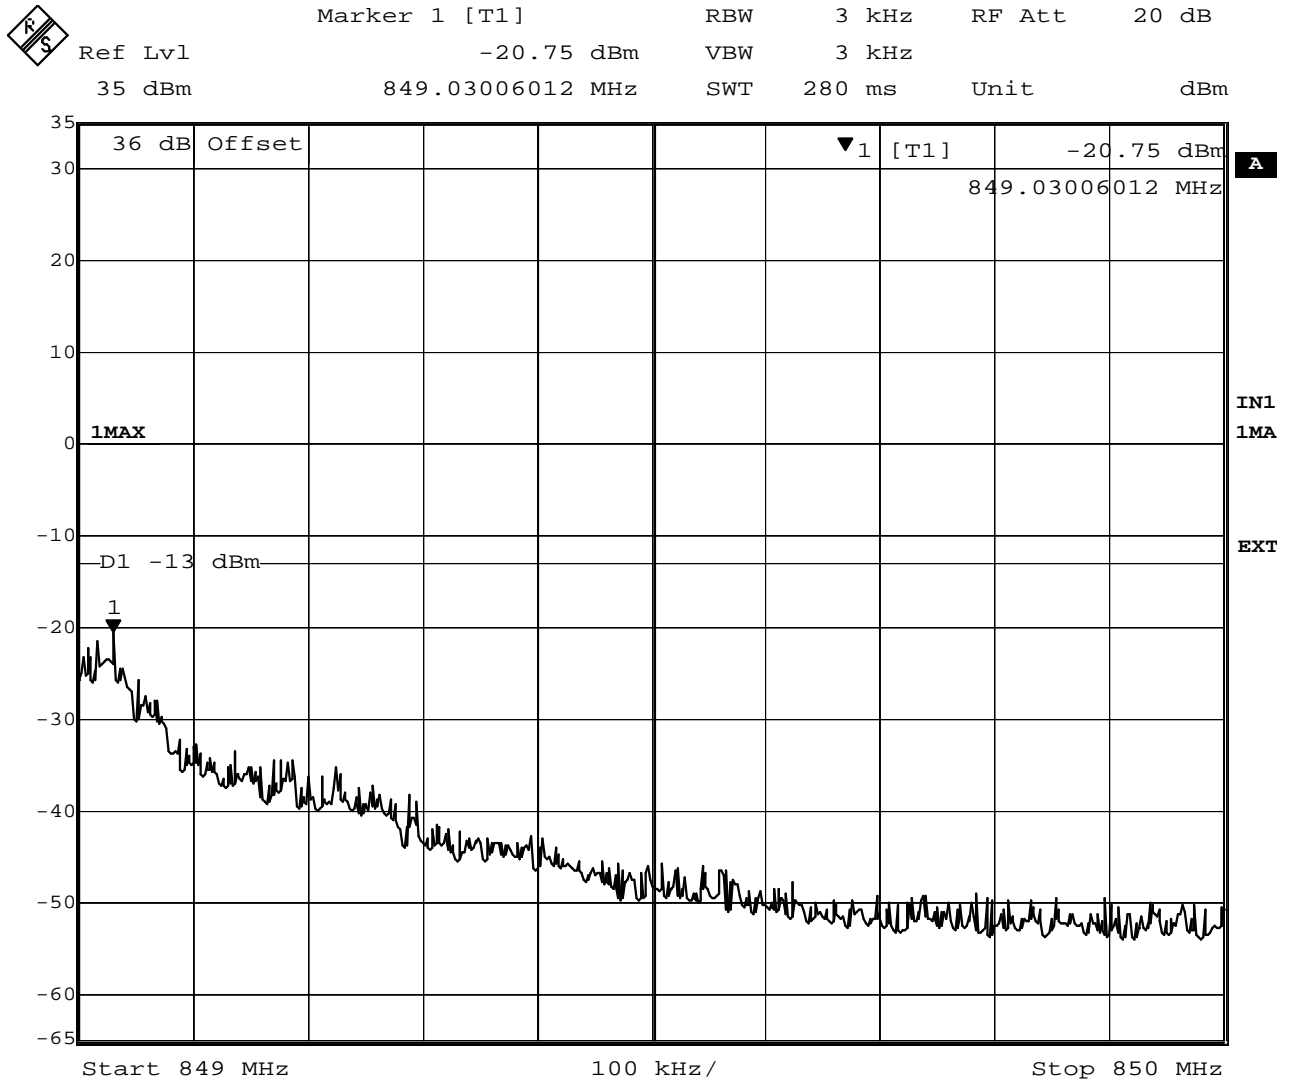

# **Annex I: band edge compliance**

Measurement plots

Test report reference: 4\_SIEM\_0504\_GSM\_FCCm

Date: 2006-01-06

Date: 21.DEC.2005 13:48:48

Test: band edge compliance , Channel 128, PCS

Date: 21.DEC.2005 14:09:20

Test: band edge compliance , Channel 128, EDGE

Date: 21.DEC.2005 13:50:36

Test: band edge compliance, Channel 251, PCS

Date: 21.DEC.2005 14:12:14

Test: band edge compliance, Channel 251, EDGE