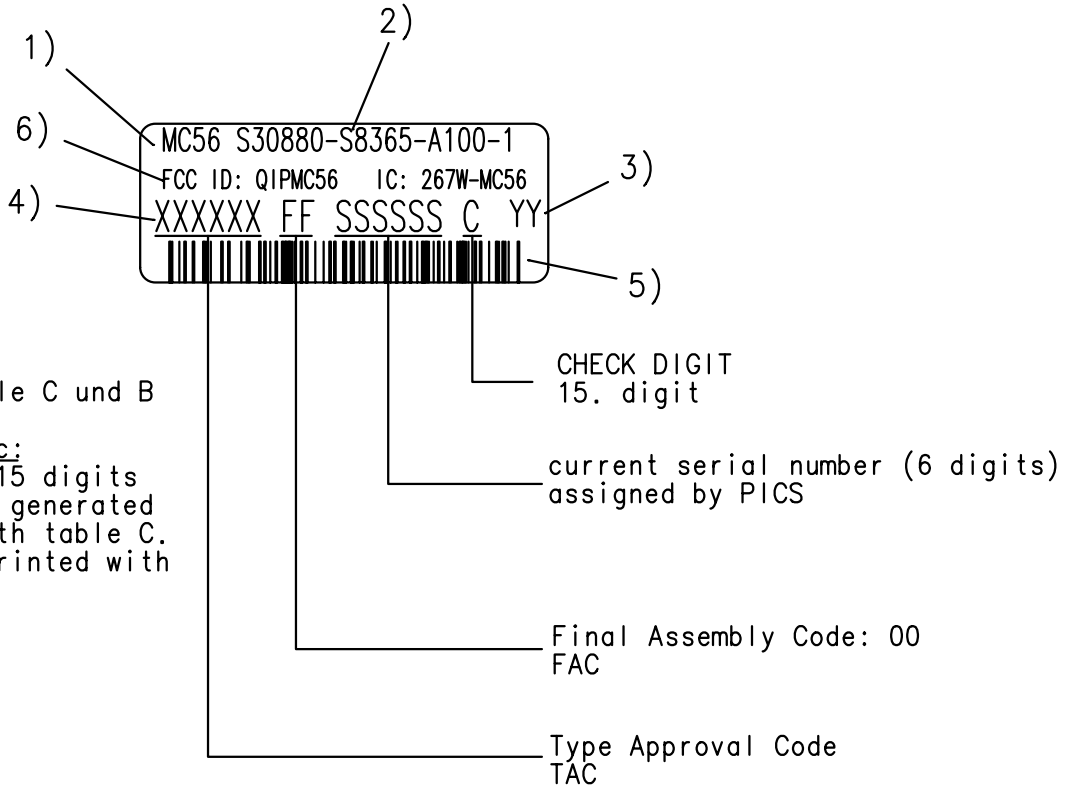

white label with black lettering

A

B

C

D

E

Barcode:
Type 128, table C und B

Characteristic:
IMEI-no. has 15 digits
Digit 1-14 is generated
as Barcode with table C.
Digit 15 is printed with
table B

Label: Z30880-Z9999-Z72-*

Ink ribbon: TTR-Bad Ricoh 110-A

Font: Titil blocks concentric

- 1) Product name: Font D size 4
- 2) Product number: Font D size 4
- 3) Code of date: Font D size 4 according to IEC 62
- 4) IMEI-No. (plain writing) Font D size 4
- 5) Barcode IMEI-no. Code 128 size:1 ratio:2 height:3mm
- 6) Canada and FCC Font A2.2 high 1.2mm