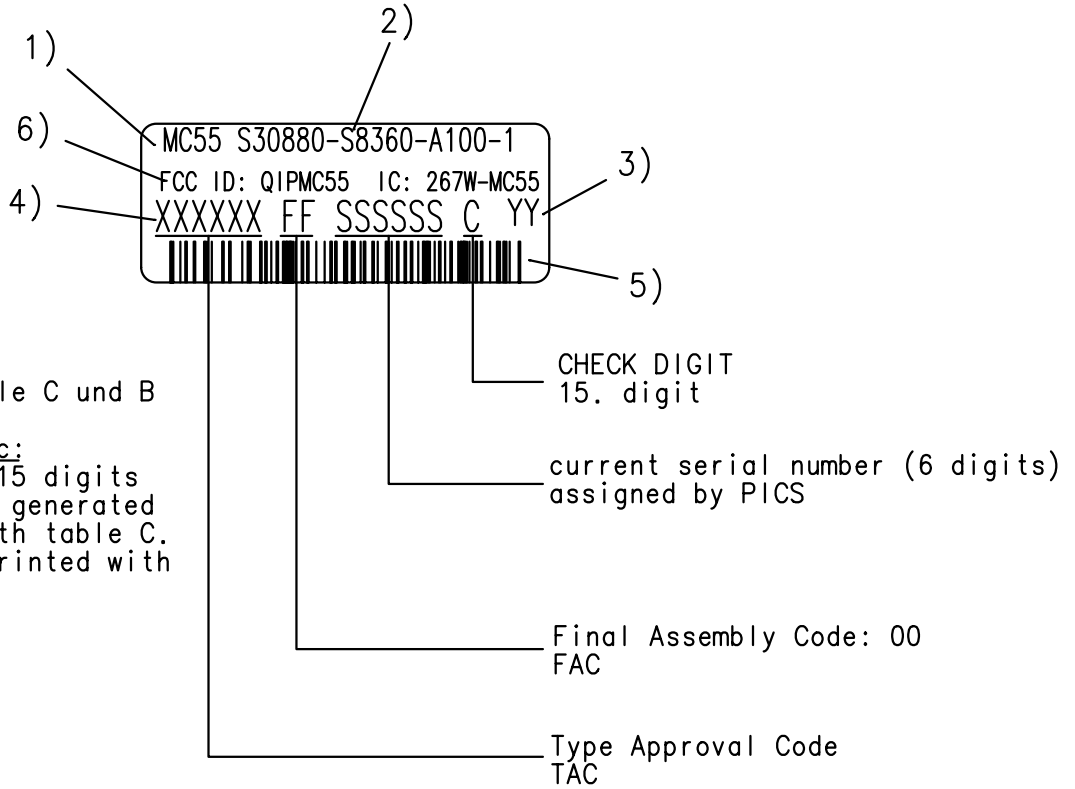

white label with black lettering

A

B

C

D

E

Barcode:
Type 128, table C und B

Characteristic:
IMEI-no. has 15 digits
Digit 1-14 is generated
as Barcode with table C.
Digit 15 is printed with
table B

Label: Z30880-Z9999-Z72-*

Ink ribbon: TTR-Bad Ricoh 110-A

Font: Titil blocks concentric

- 1) Product name: Font D size 4
- 2) Product number: Font D size 4
- 3) Code of date: Font D size 4 according to IEC 62
- 4) IMEI-No. (plain writing) Font D size 4
- 5) Barcode IMEI-no. Code 128 size:1 ratio:2 height:3mm
- 6) Canada and FCC Font A2.2 high 1.2mm