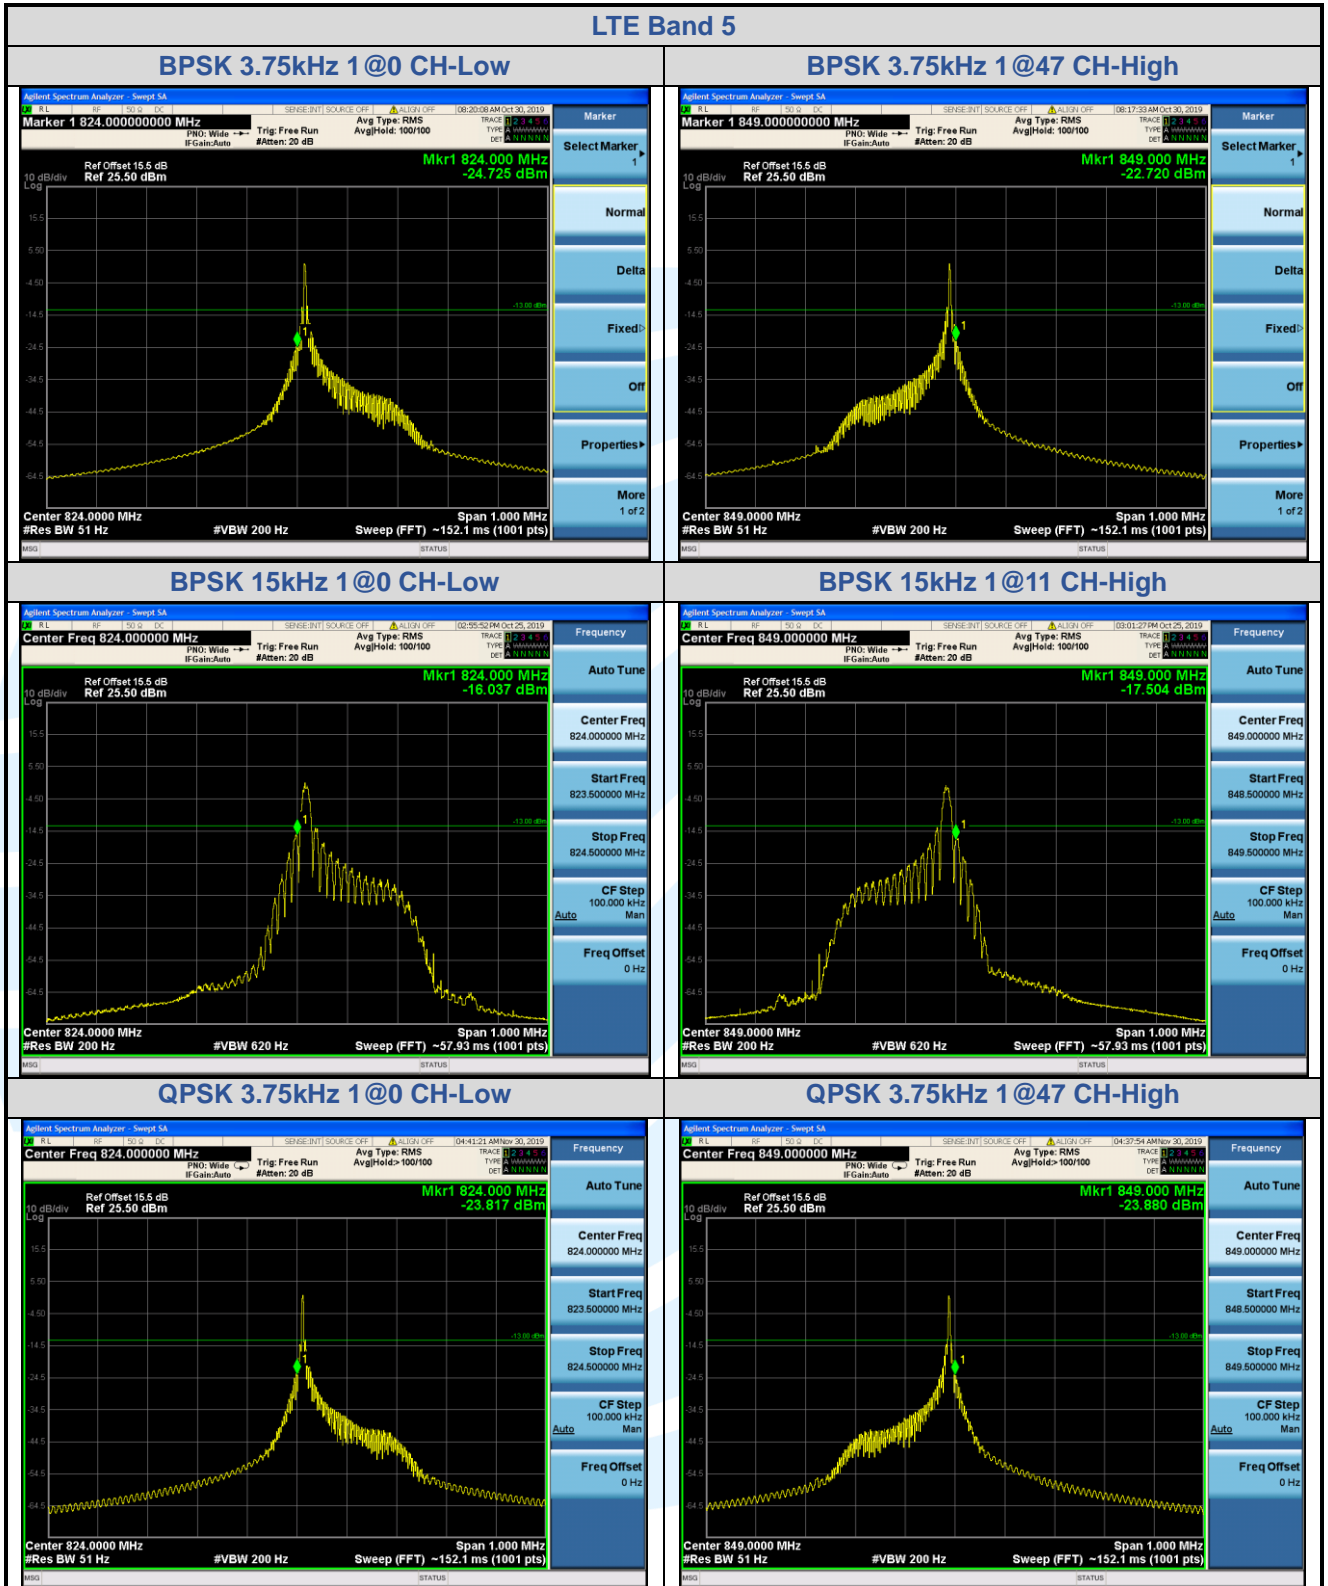

Tel: +86-755-28230888

Fax: +86-755-28230886

E-mail: info@uttlab.com

[Http://www.uttlab.com](http://www.uttlab.com)

UTTR-RF-RSS4G-V1.0

5.6.3 LTE Band 5

Shenzhen UnionTrust Quality and Technology Co., Ltd.

Address: 16/F, Block A, Building 6, Baoneng Science and Technology Park, Qingxiang Road No.1, Longhua New District, Shenzhen, China