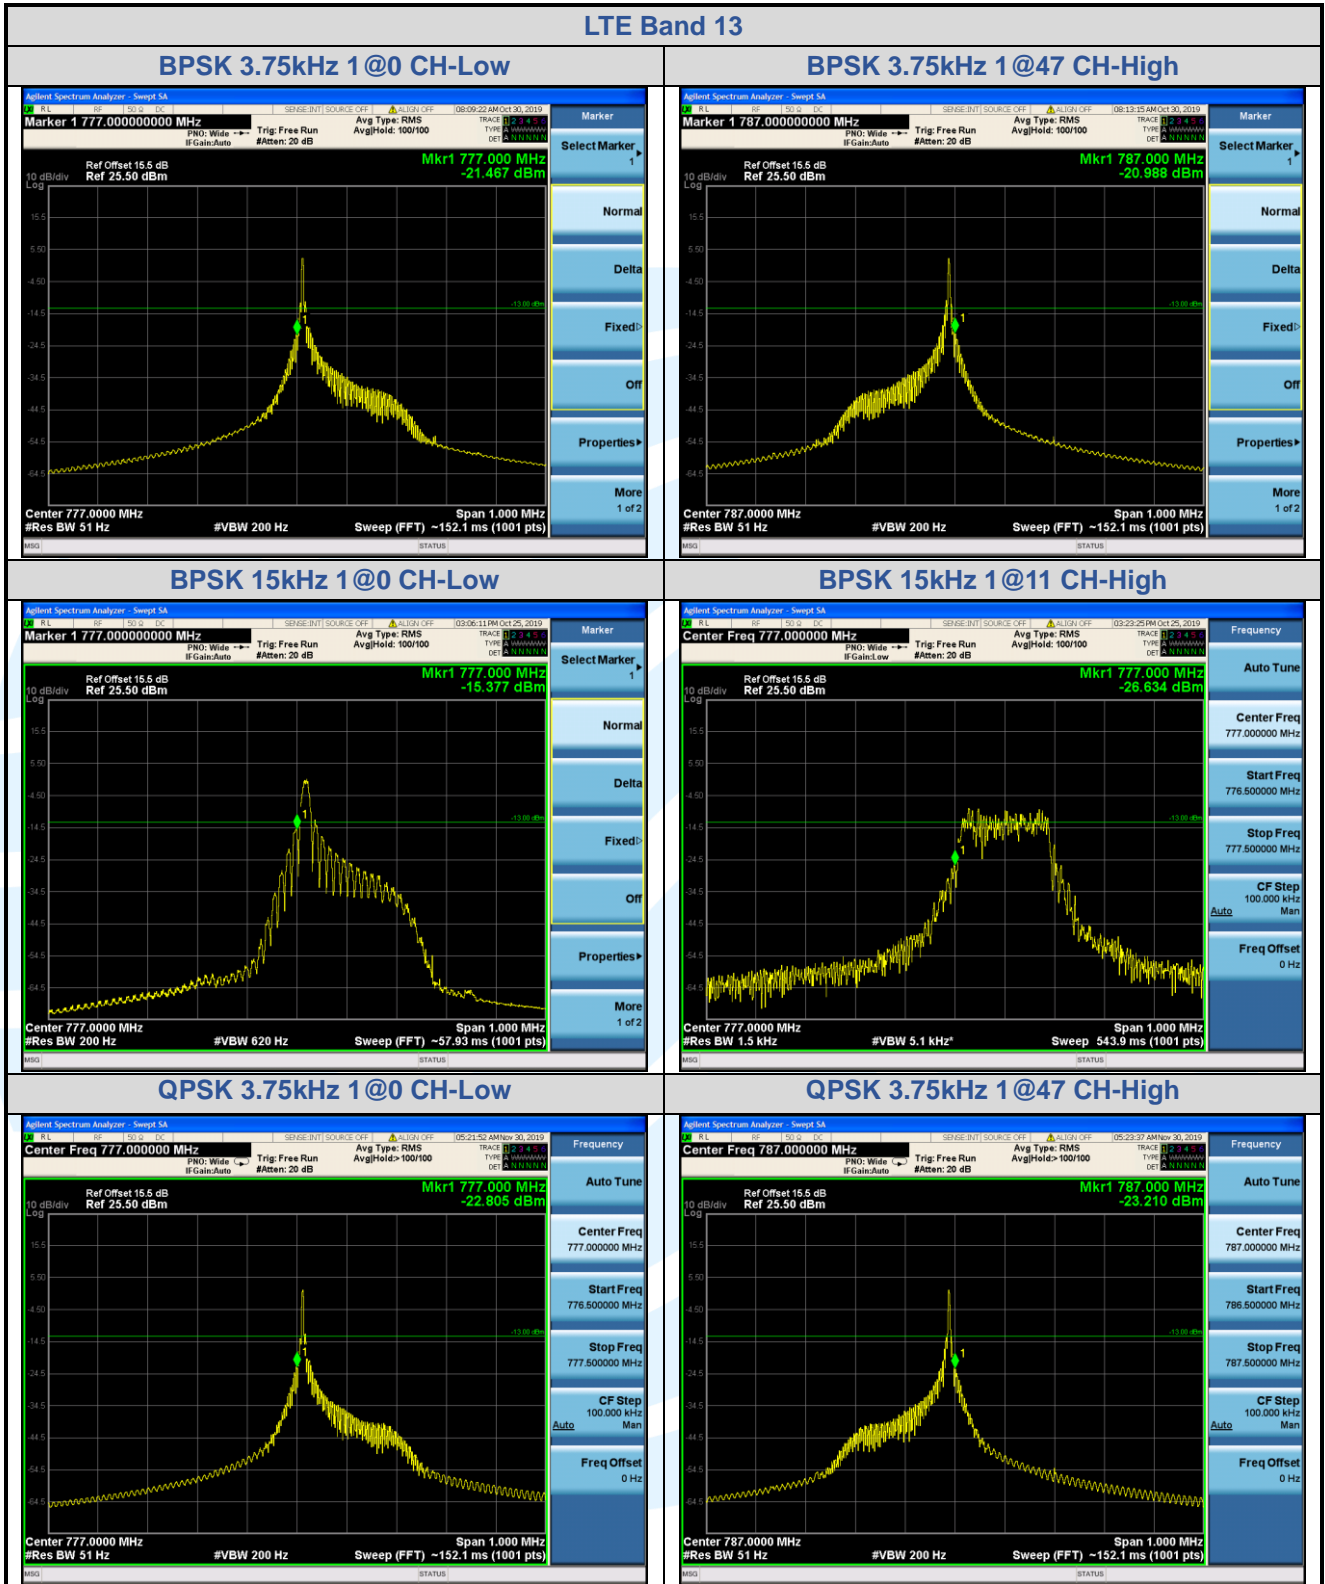

Tel: +86-755-28230888

Fax: +86-755-28230886

E-mail: info@uttlab.com

[Http://www.uttlab.com](http://www.uttlab.com)

UTTR-RF-RSS4G-V1.0

5.6.5 LTE Band 13

Shenzhen UnionTrust Quality and Technology Co., Ltd.

Address: 16/F, Block A, Building 6, Baoneng Science and Technology Park, Qingxiang Road No.1, Longhua New District, Shenzhen, China