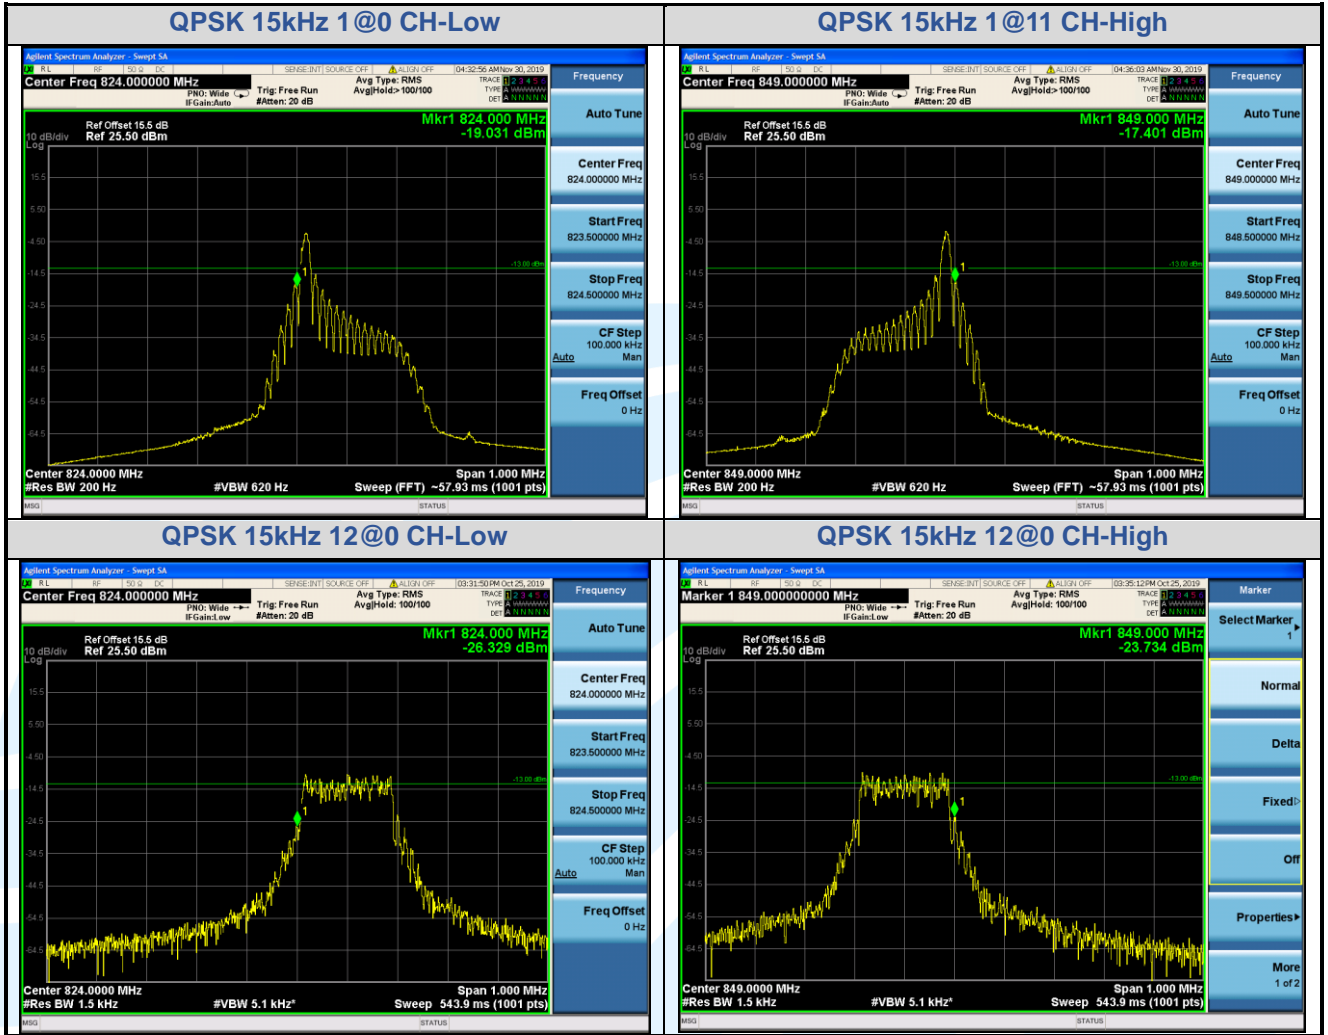

Tel: +86-755-28230888

Fax: +86-755-28230886

E-mail: info@uttlab.com

[Http://www.uttlab.com](http://www.uttlab.com)

UTTR-RF-RSS4G-V1.0

5.6.3 LTE Band 5

Shenzhen UnionTrust Quality and Technology Co., Ltd.

Address: 16/F, Block A, Building 6, Baoneng Science and Technology Park, Qingxiang Road No.1, Longhua New District, Shenzhen, China