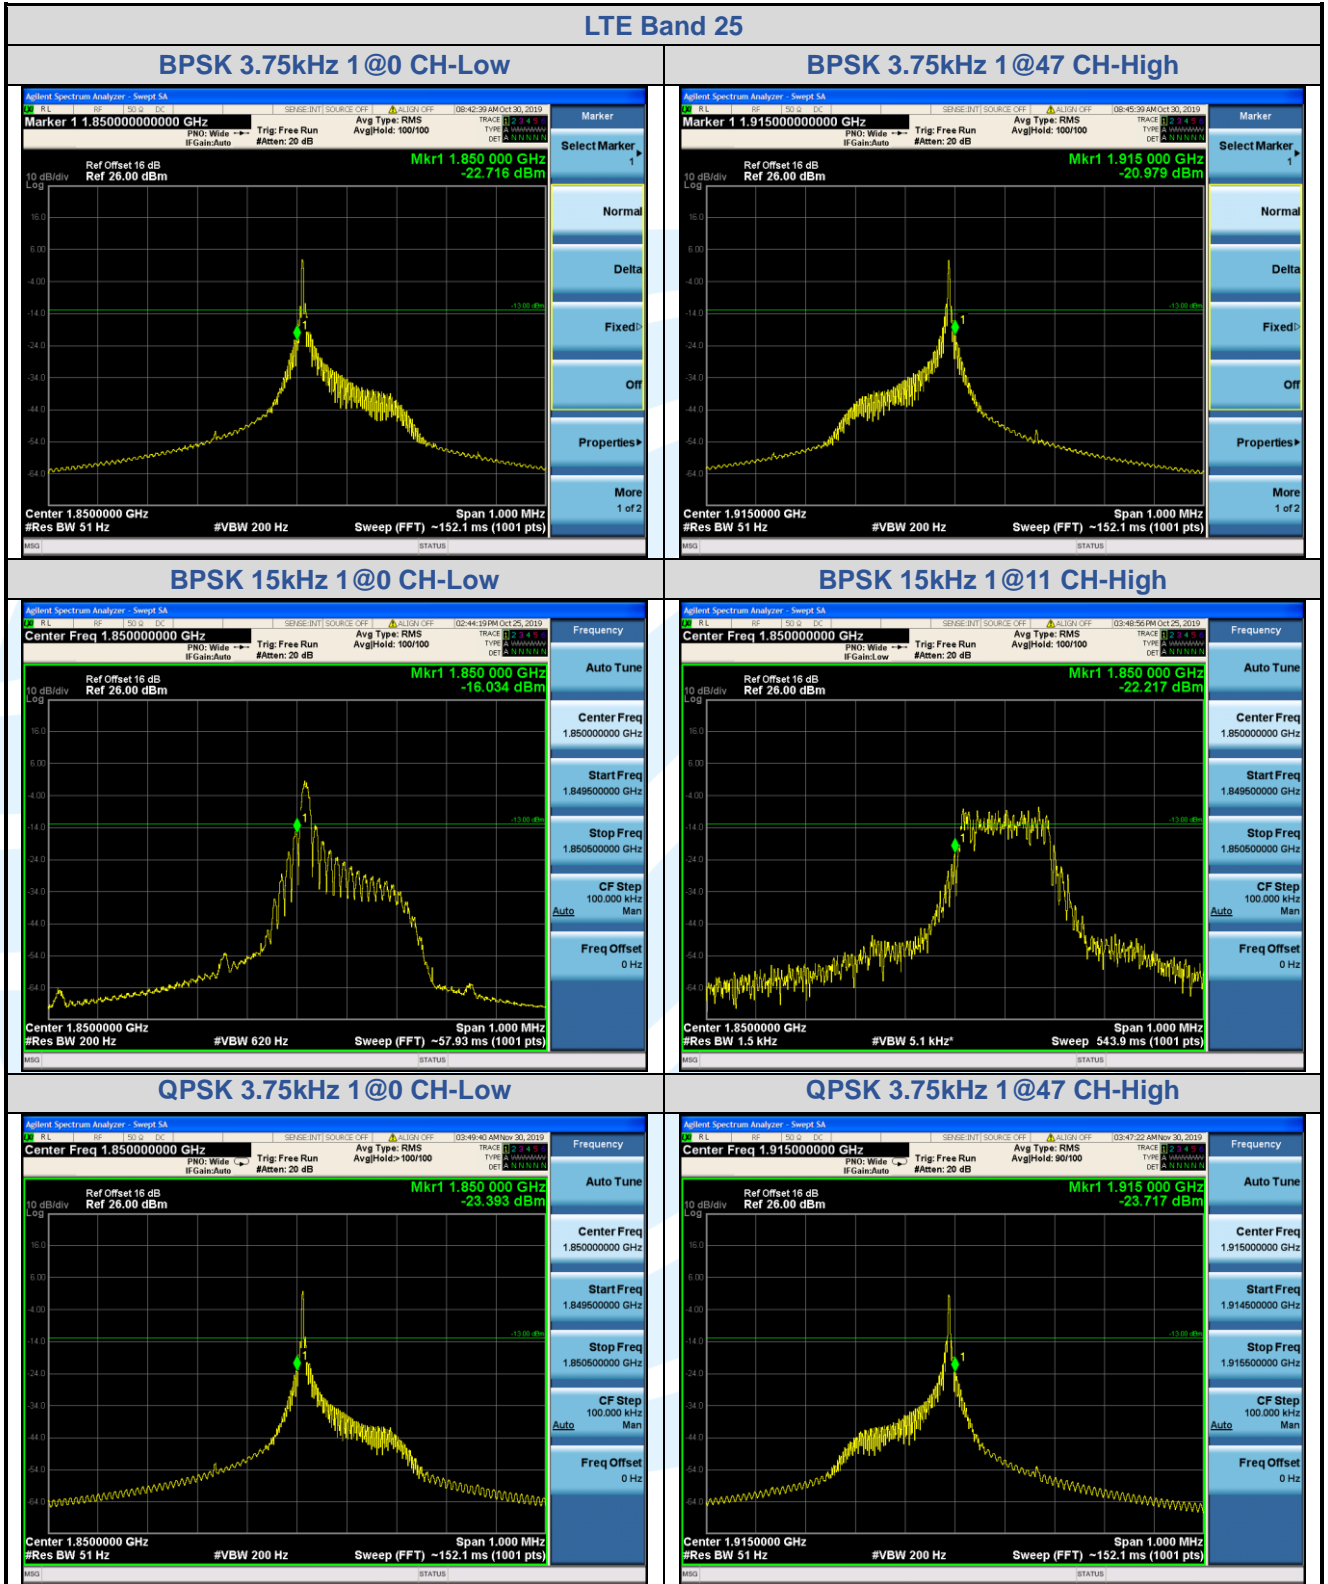

Tel: +86-755-28230888

Fax: +86-755-28230886

E-mail: info@uttlab.com

[Http://www.uttlab.com](http://www.uttlab.com)

UTTR-RF-RSS4G-V1.0

5.6.6 LTE Band 25

Shenzhen UnionTrust Quality and Technology Co., Ltd.

Address: 16/F, Block A, Building 6, Baoneng Science and Technology Park, Qingxiang Road No.1, Longhua New District, Shenzhen, China