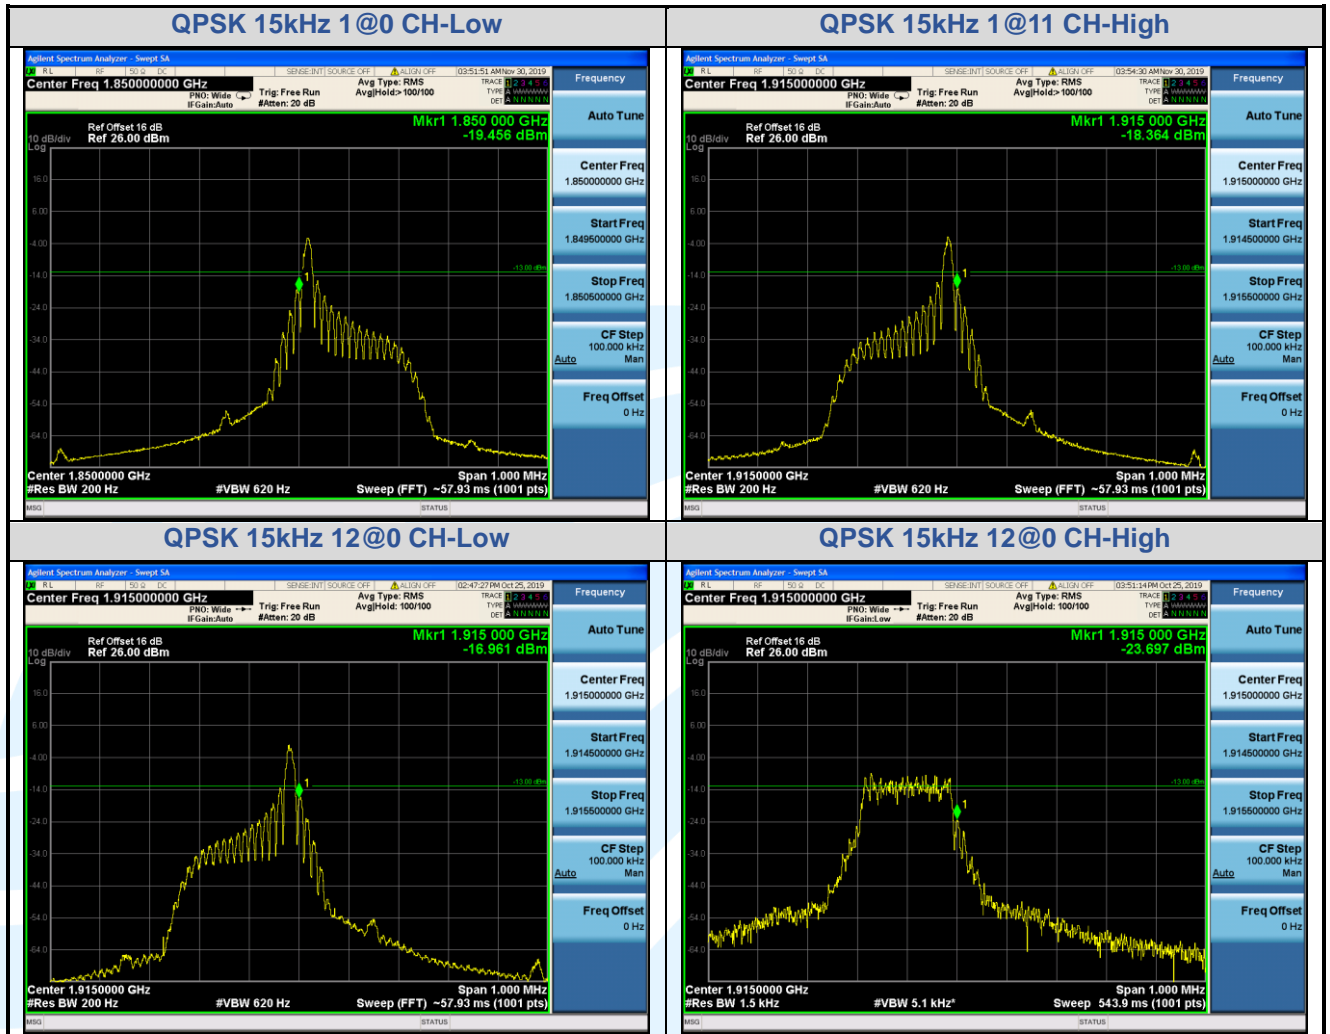

Tel: +86-755-28230888

Fax: +86-755-28230886

E-mail: info@uttlab.com

[Http://www.uttlab.com](http://www.uttlab.com)

UTTR-RF-RSS4G-V1.0

5.6.6 LTE Band 25

Shenzhen UnionTrust Quality and Technology Co., Ltd.

Address: 16/F, Block A, Building 6, Baoneng Science and Technology Park, Qingxiang Road No.1, Longhua New District, Shenzhen, China