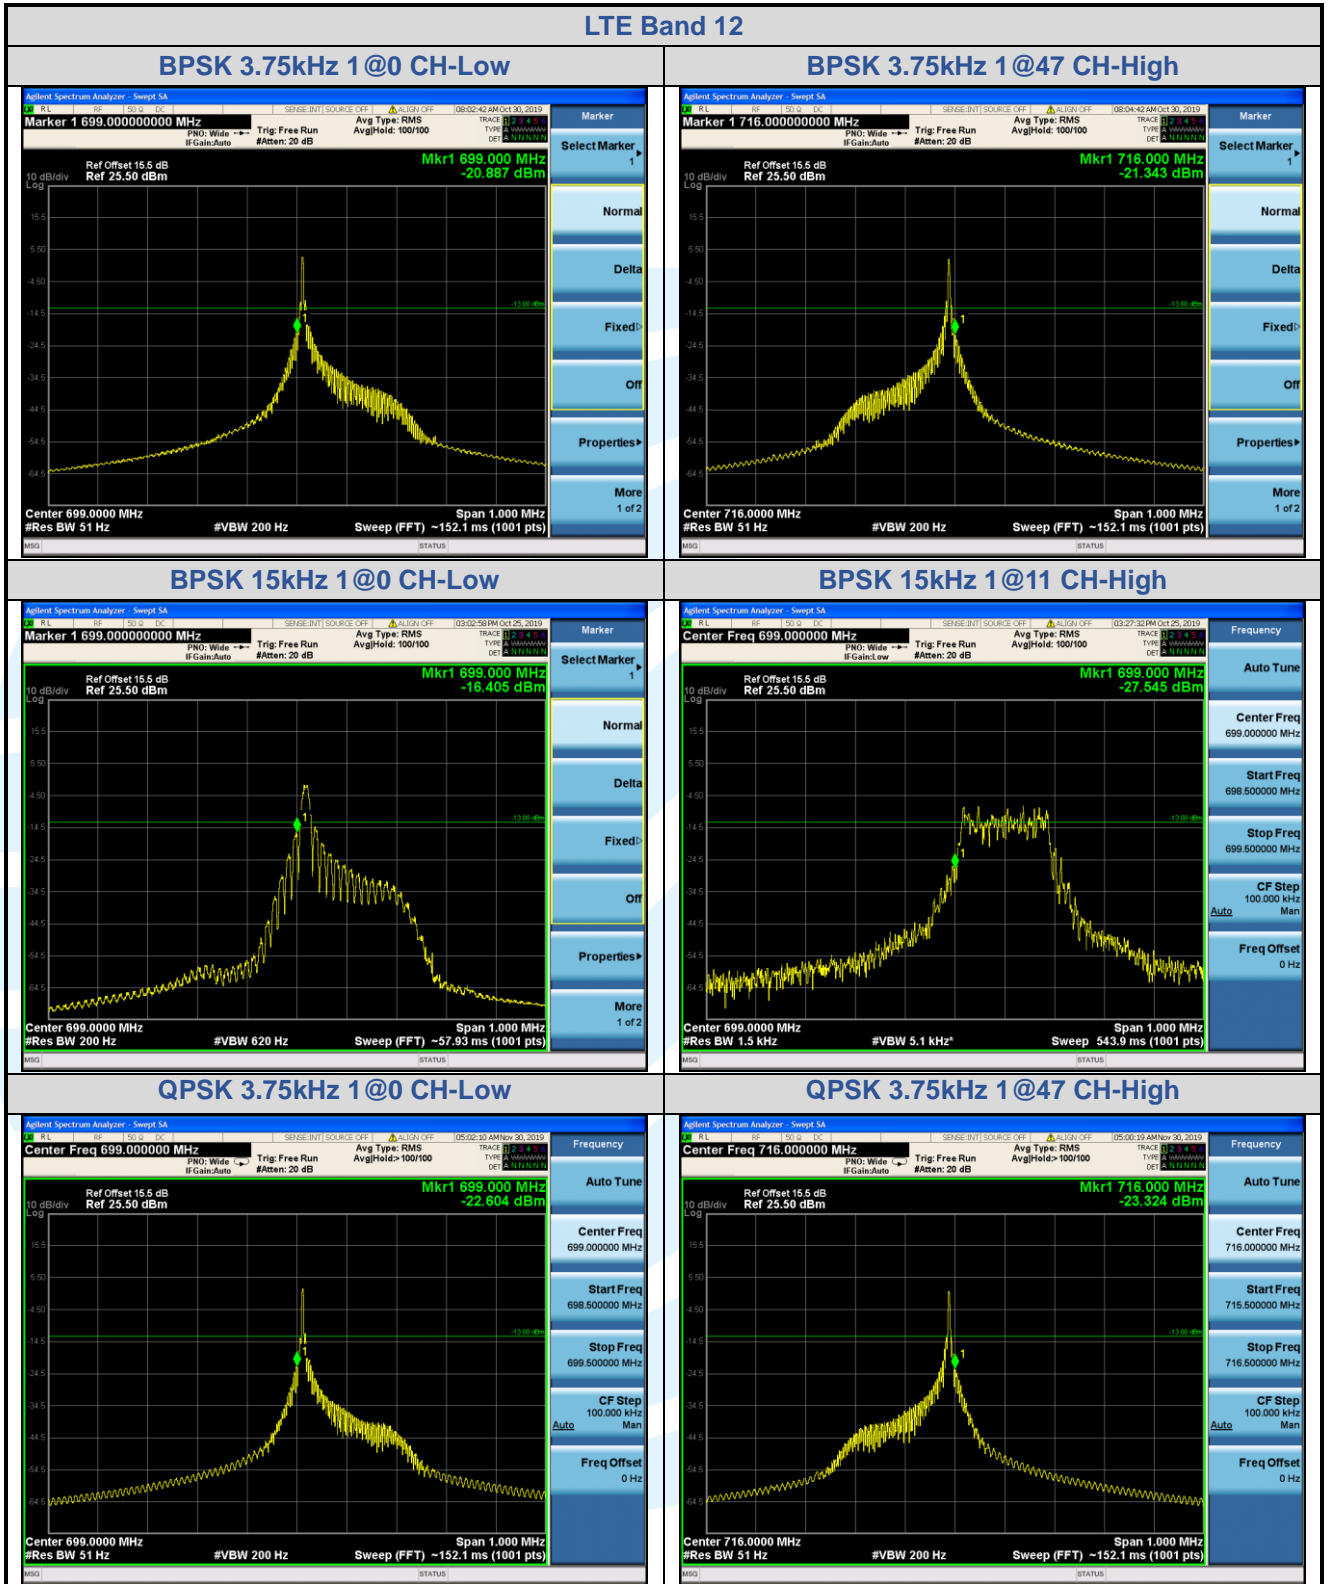

Tel: +86-755-28230888

Fax: +86-755-28230886

E-mail: info@uttlab.com

[Http://www.uttlab.com](http://www.uttlab.com)

UTTR-RF-RSS4G-V1.0

5.6.4 LTE Band 12

Shenzhen UnionTrust Quality and Technology Co., Ltd.

Address: 16/F, Block A, Building 6, Baoneng Science and Technology Park, Qingxiang Road No.1, Longhua New District, Shenzhen, China