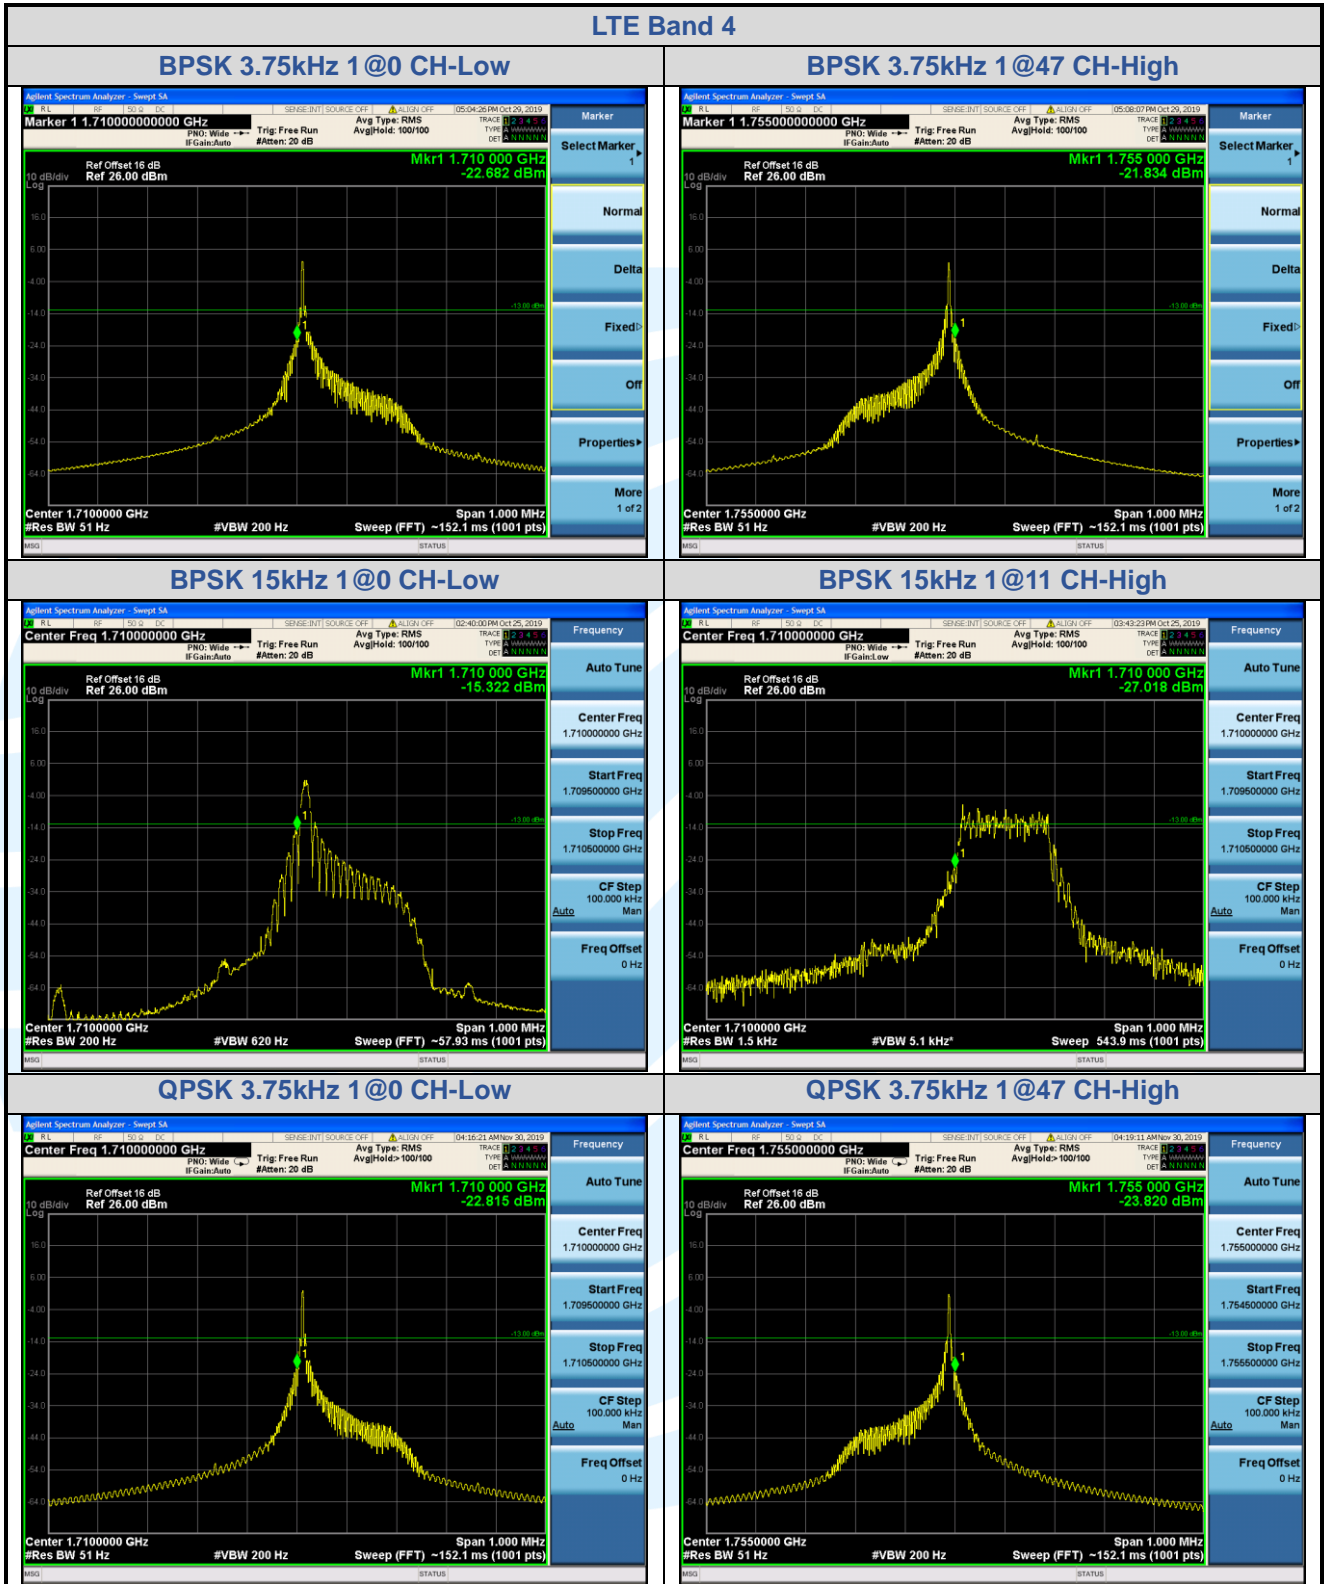

Fax: +86-755-28230886

E-mail: info@uttlab.com

[Http://www.uttlab.com](http://www.uttlab.com)

UTTR-RF-RSS4G-V1.0

5.6.2 LTE Band 4

Shenzhen UnionTrust Quality and Technology Co., Ltd.

Address: 16/F, Block A, Building 6, Baoneng Science and Technology Park, Qingxiang Road No.1, Longhua New District, Shenzhen, China