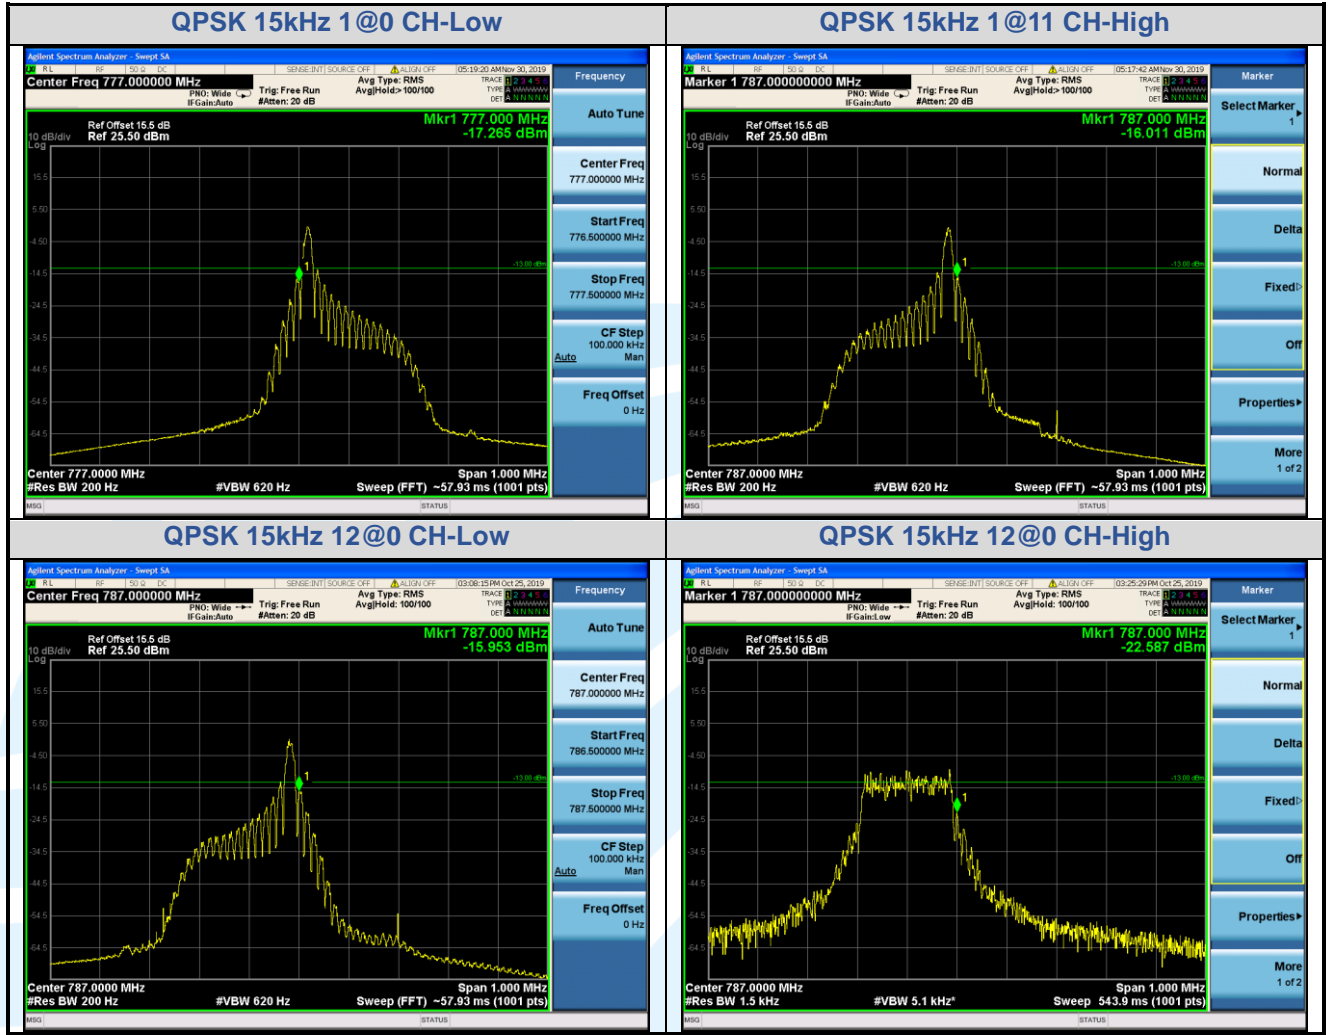

Tel: +86-755-28230888

Fax: +86-755-28230886

E-mail: info@uttlab.com

[Http://www.uttlab.com](http://www.uttlab.com)

UTTR-RF-RSS4G-V1.0

5.6.5 LTE Band 13

Shenzhen UnionTrust Quality and Technology Co., Ltd.

Address: 16/F, Block A, Building 6, Baoneng Science and Technology Park, Qingxiang Road No.1, Longhua New District, Shenzhen, China