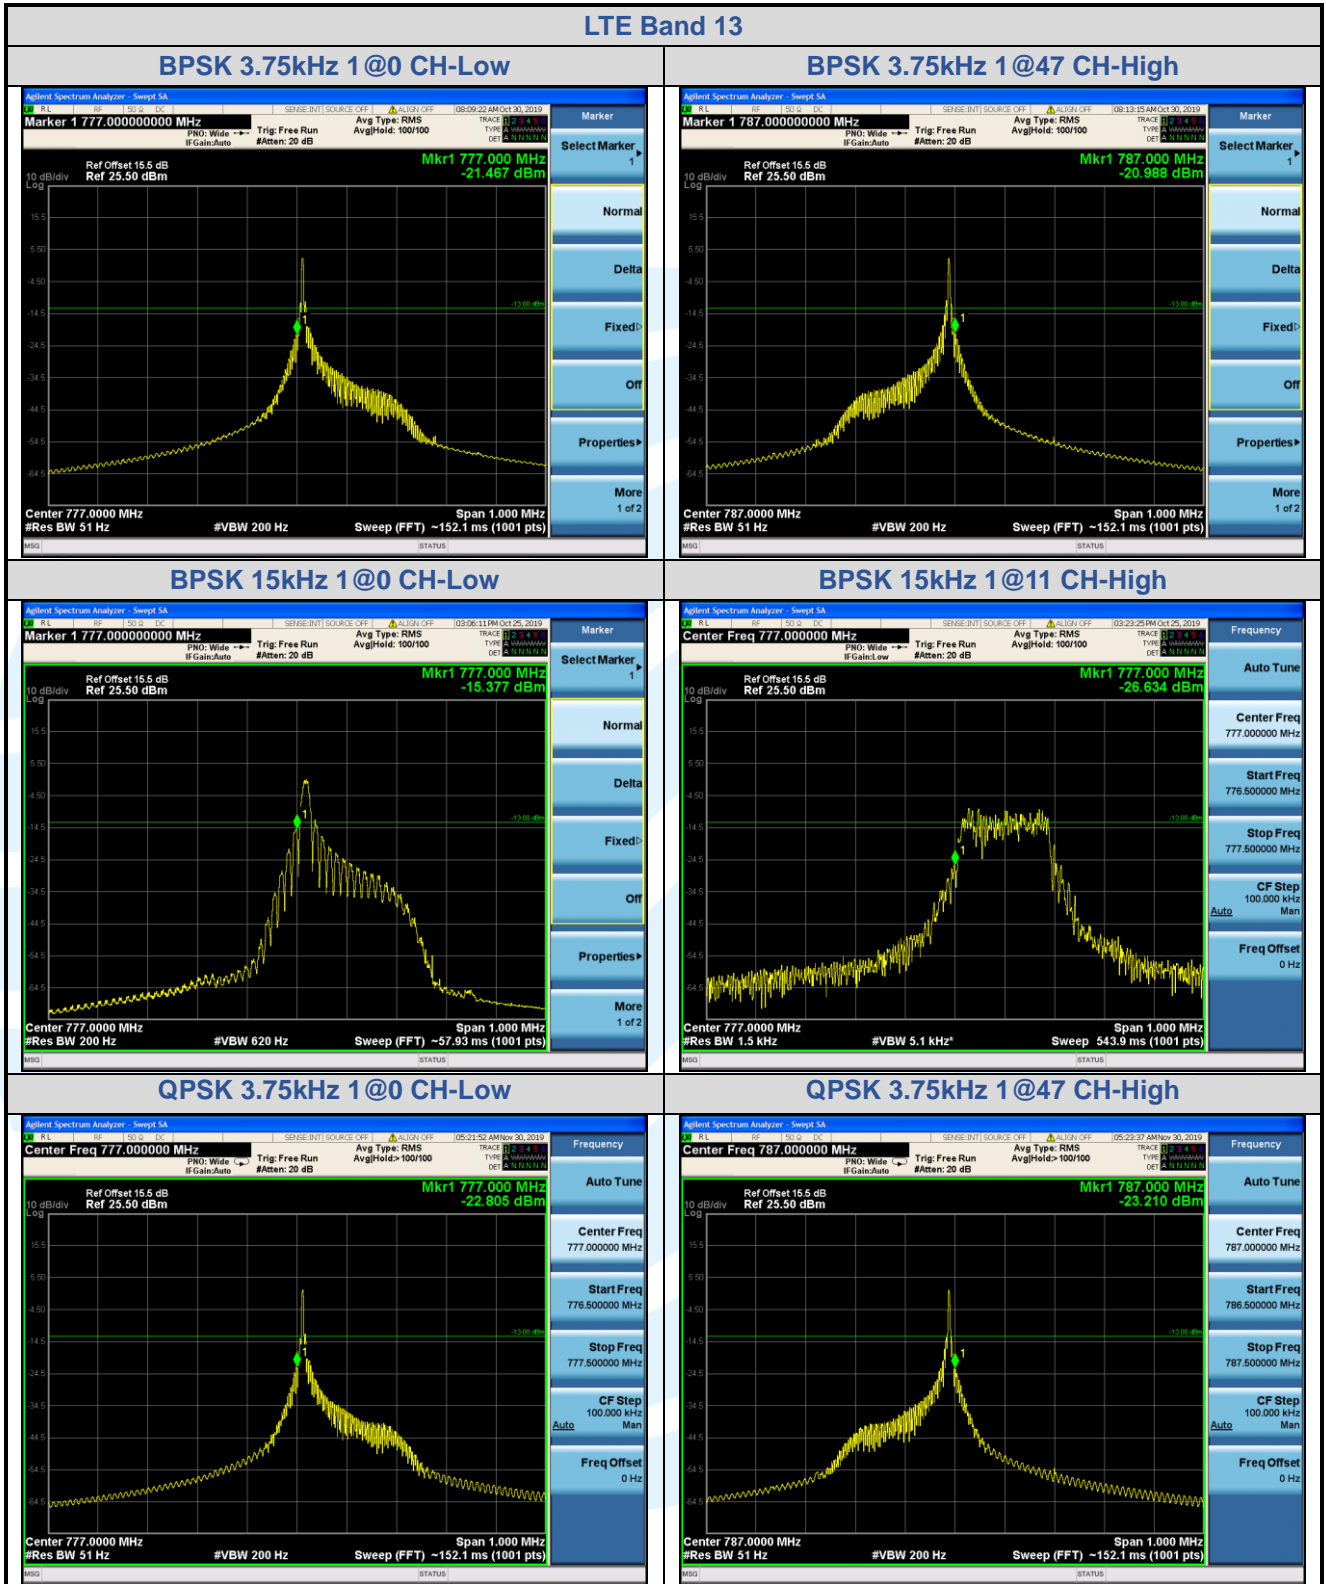

Tel: +86-755-28230888

Fax: +86-755-28230886

E-mail: info@uttlab.com

[Http://www.uttlab.com](http://www.uttlab.com)

UTTR-RF-RSS4G-V1.0

5.6.5 LTE Band 13

Shenzhen UnionTrust Quality and Technology Co., Ltd.

Address: 16/F, Block A, Building 6, Baoneng Science and Technology Park, Qingxiang Road No.1, Longhua New District, Shenzhen, China