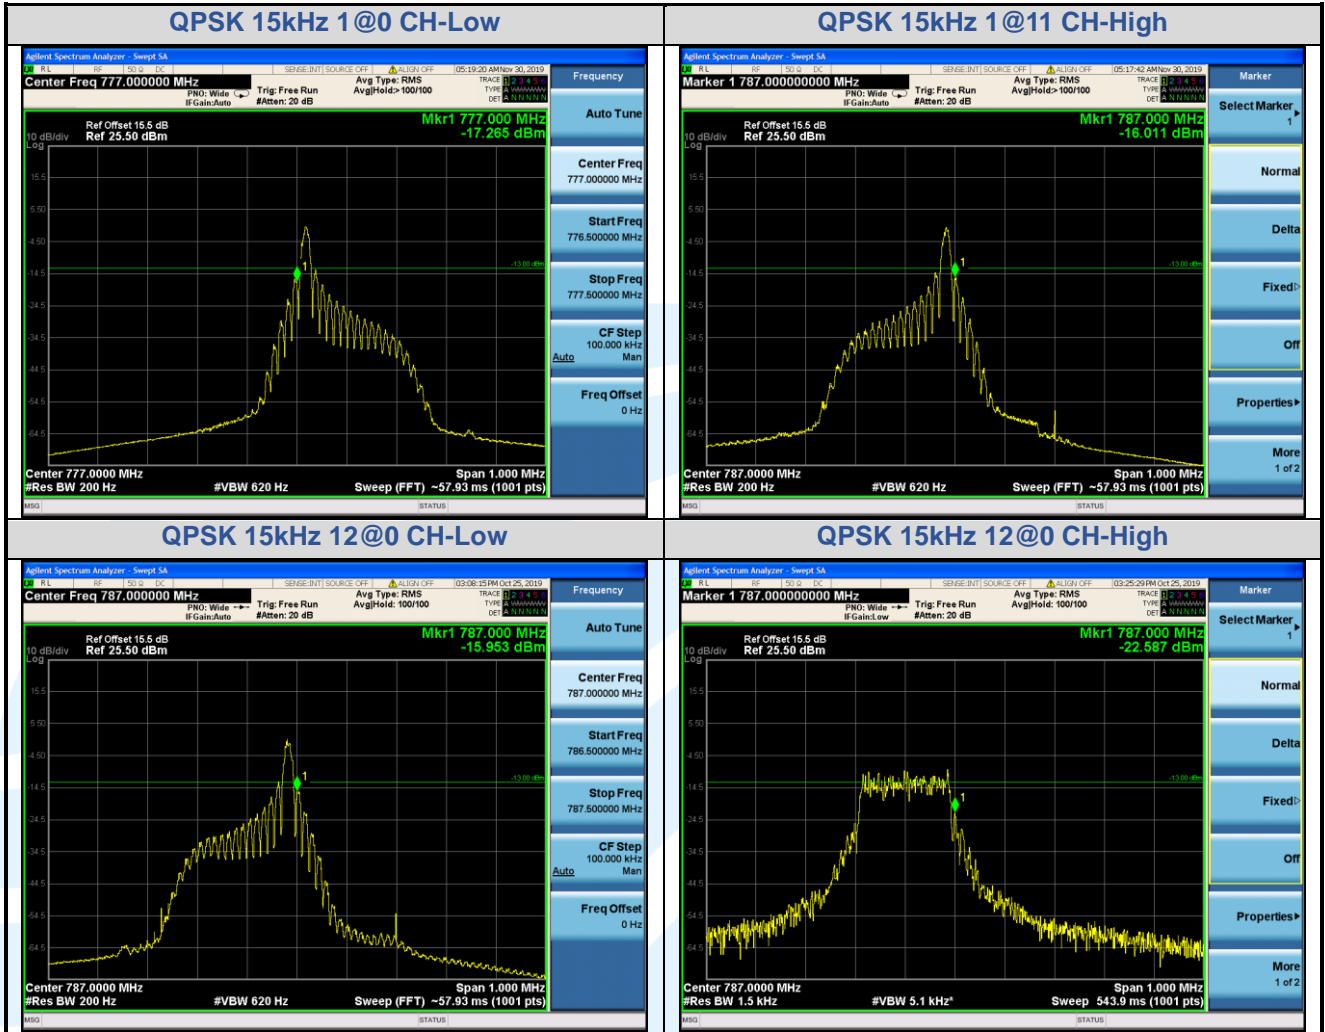

Tel: +86-755-28230888

Fax: +86-755-28230886

E-mail: info@uttlab.com

[Http://www.uttlab.com](http://www.uttlab.com)

UTTR-RF-RSS4G-V1.0

5.6.5 LTE Band 13

Shenzhen UnionTrust Quality and Technology Co., Ltd.

Address: 16/F, Block A, Building 6, Baoneng Science and Technology Park, Qingxiang Road No.1, Longhua New District, Shenzhen, China