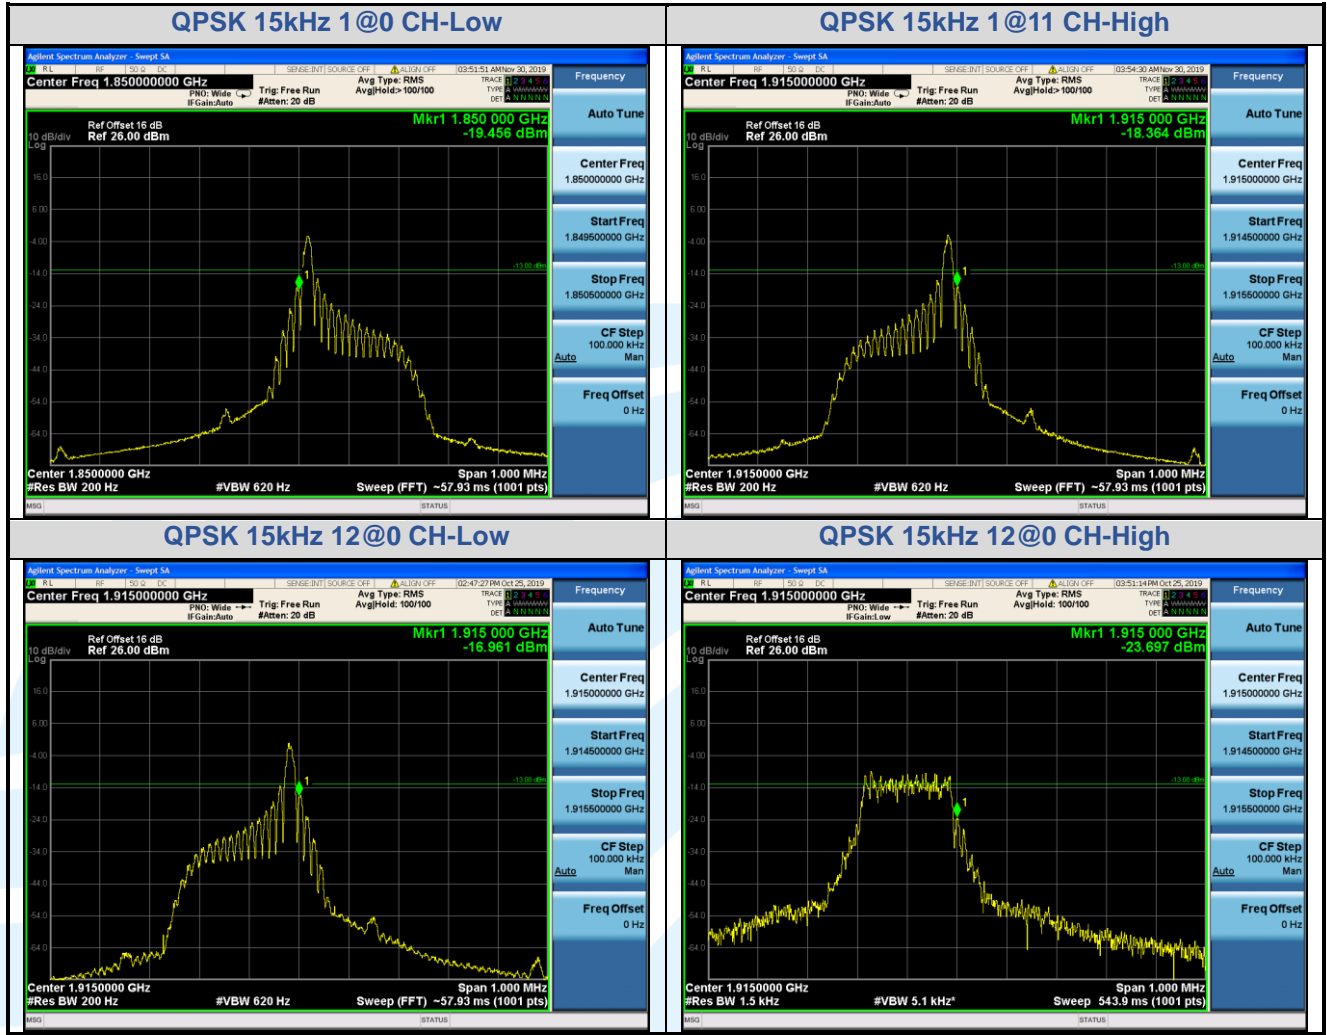

Tel: +86-755-28230888

Fax: +86-755-28230886

E-mail: info@uttlab.com

[Http://www.uttlab.com](http://www.uttlab.com)

UTTR-RF-RSS4G-V1.0

5.6.6 LTE Band 25

Shenzhen UnionTrust Quality and Technology Co., Ltd.

Address: 16/F, Block A, Building 6, Baoneng Science and Technology Park, Qingxiang Road No.1, Longhua New District, Shenzhen, China