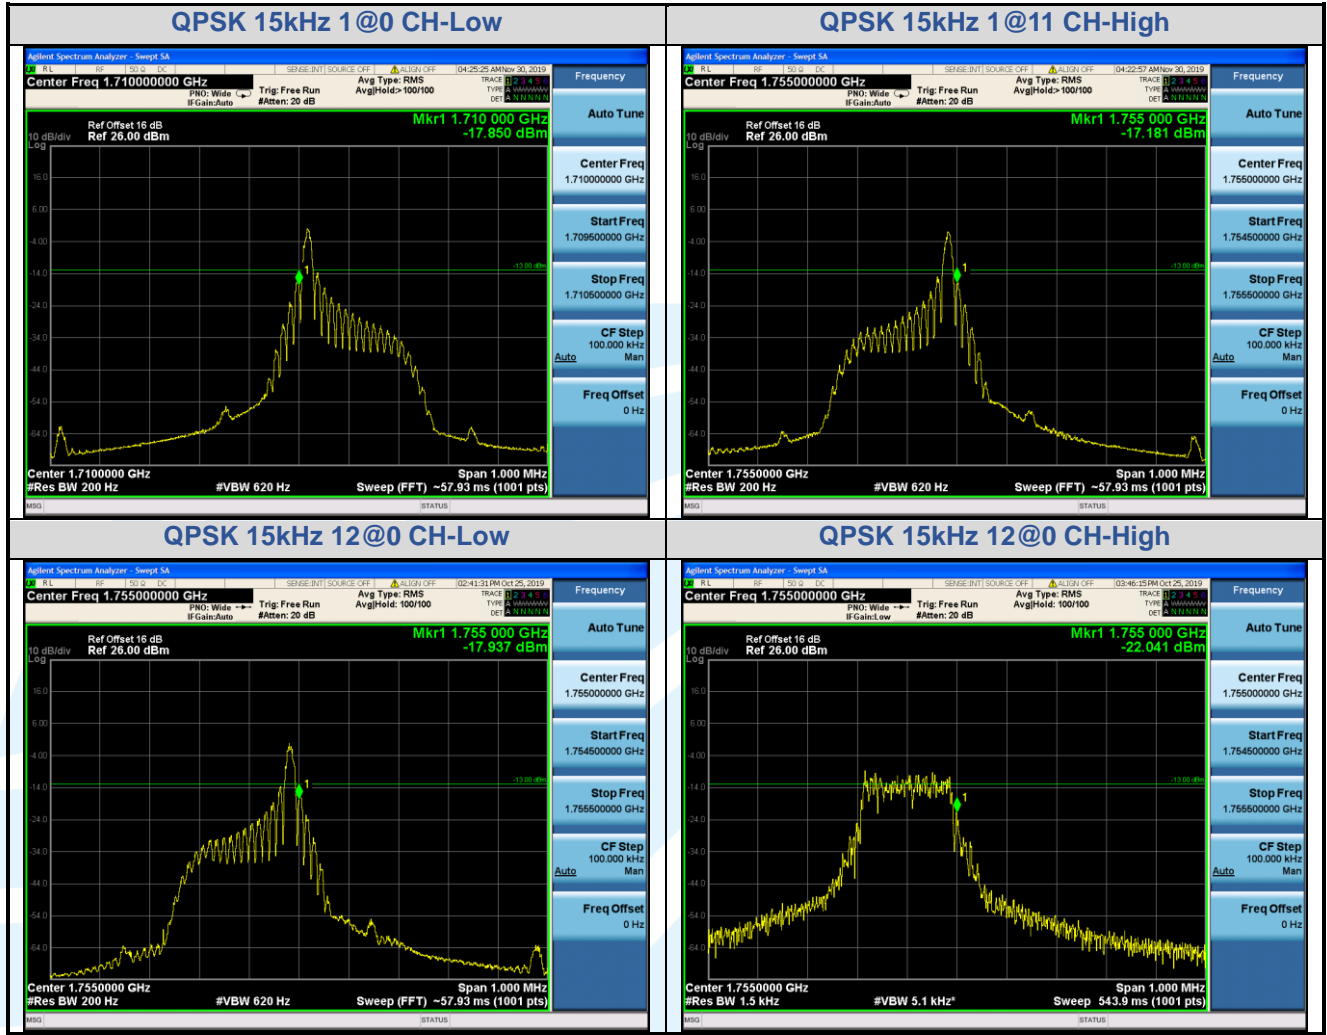

Fax: +86-755-28230886

E-mail: info@uttlab.com

[Http://www.uttlab.com](http://www.uttlab.com)

UTTR-RF-RSS4G-V1.0

5.6.2 LTE Band 4

Shenzhen UnionTrust Quality and Technology Co., Ltd.

Address: 16/F, Block A, Building 6, Baoneng Science and Technology Park, Qingxiang Road No.1, Longhua New District, Shenzhen, China