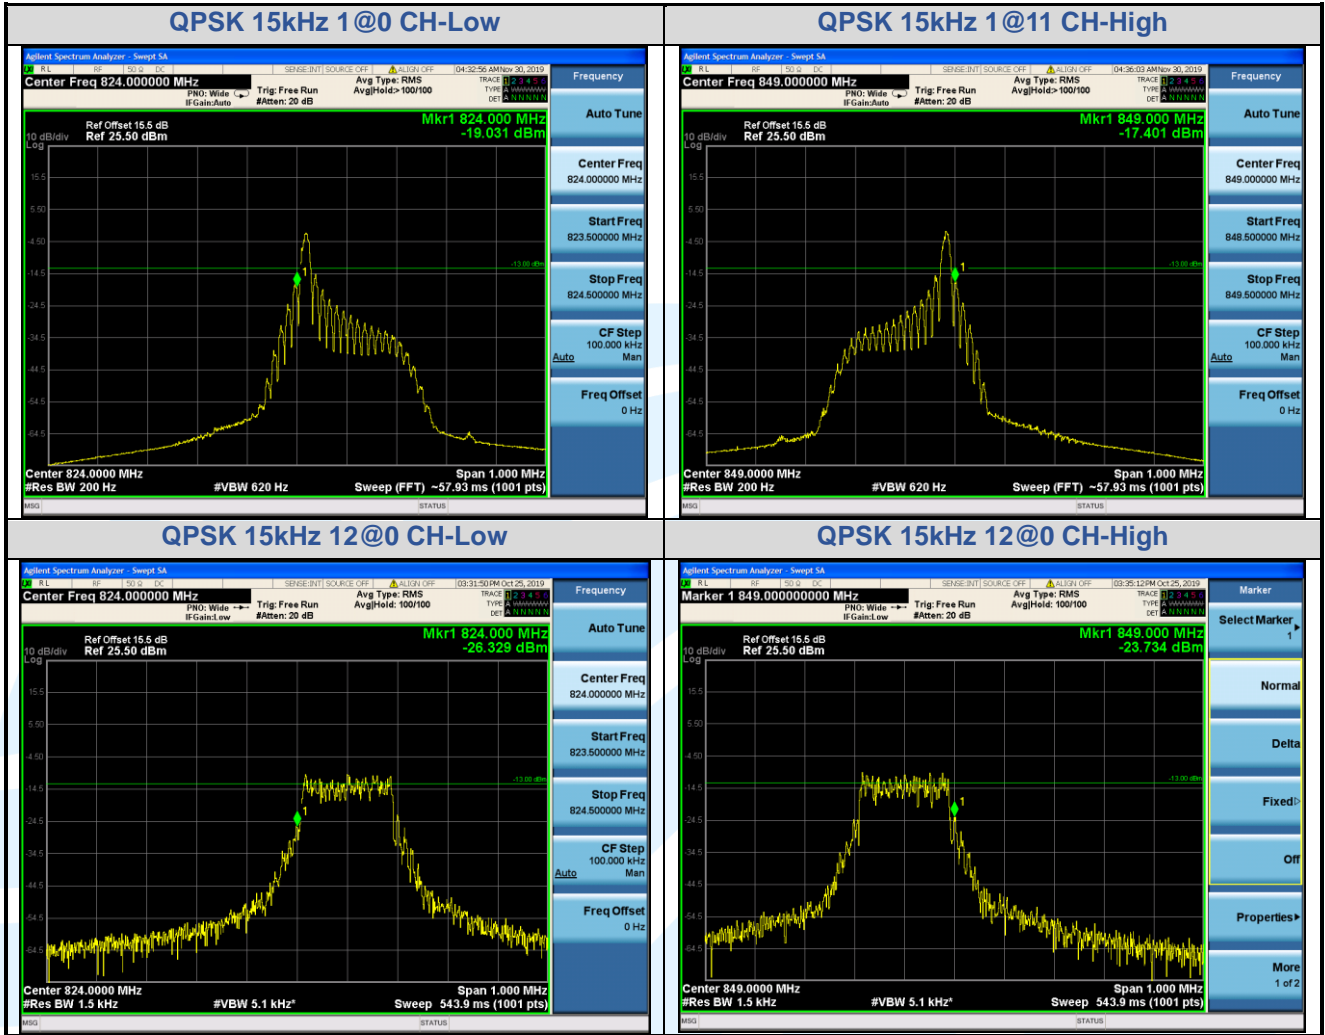

Tel: +86-755-28230888

Fax: +86-755-28230886

E-mail: info@uttlab.com

[Http://www.uttlab.com](http://www.uttlab.com)

UTTR-RF-RSS4G-V1.0

5.6.3 LTE Band 5

Shenzhen UnionTrust Quality and Technology Co., Ltd.

Address: 16/F, Block A, Building 6, Baoneng Science and Technology Park, Qingxiang Road No.1, Longhua New District, Shenzhen, China