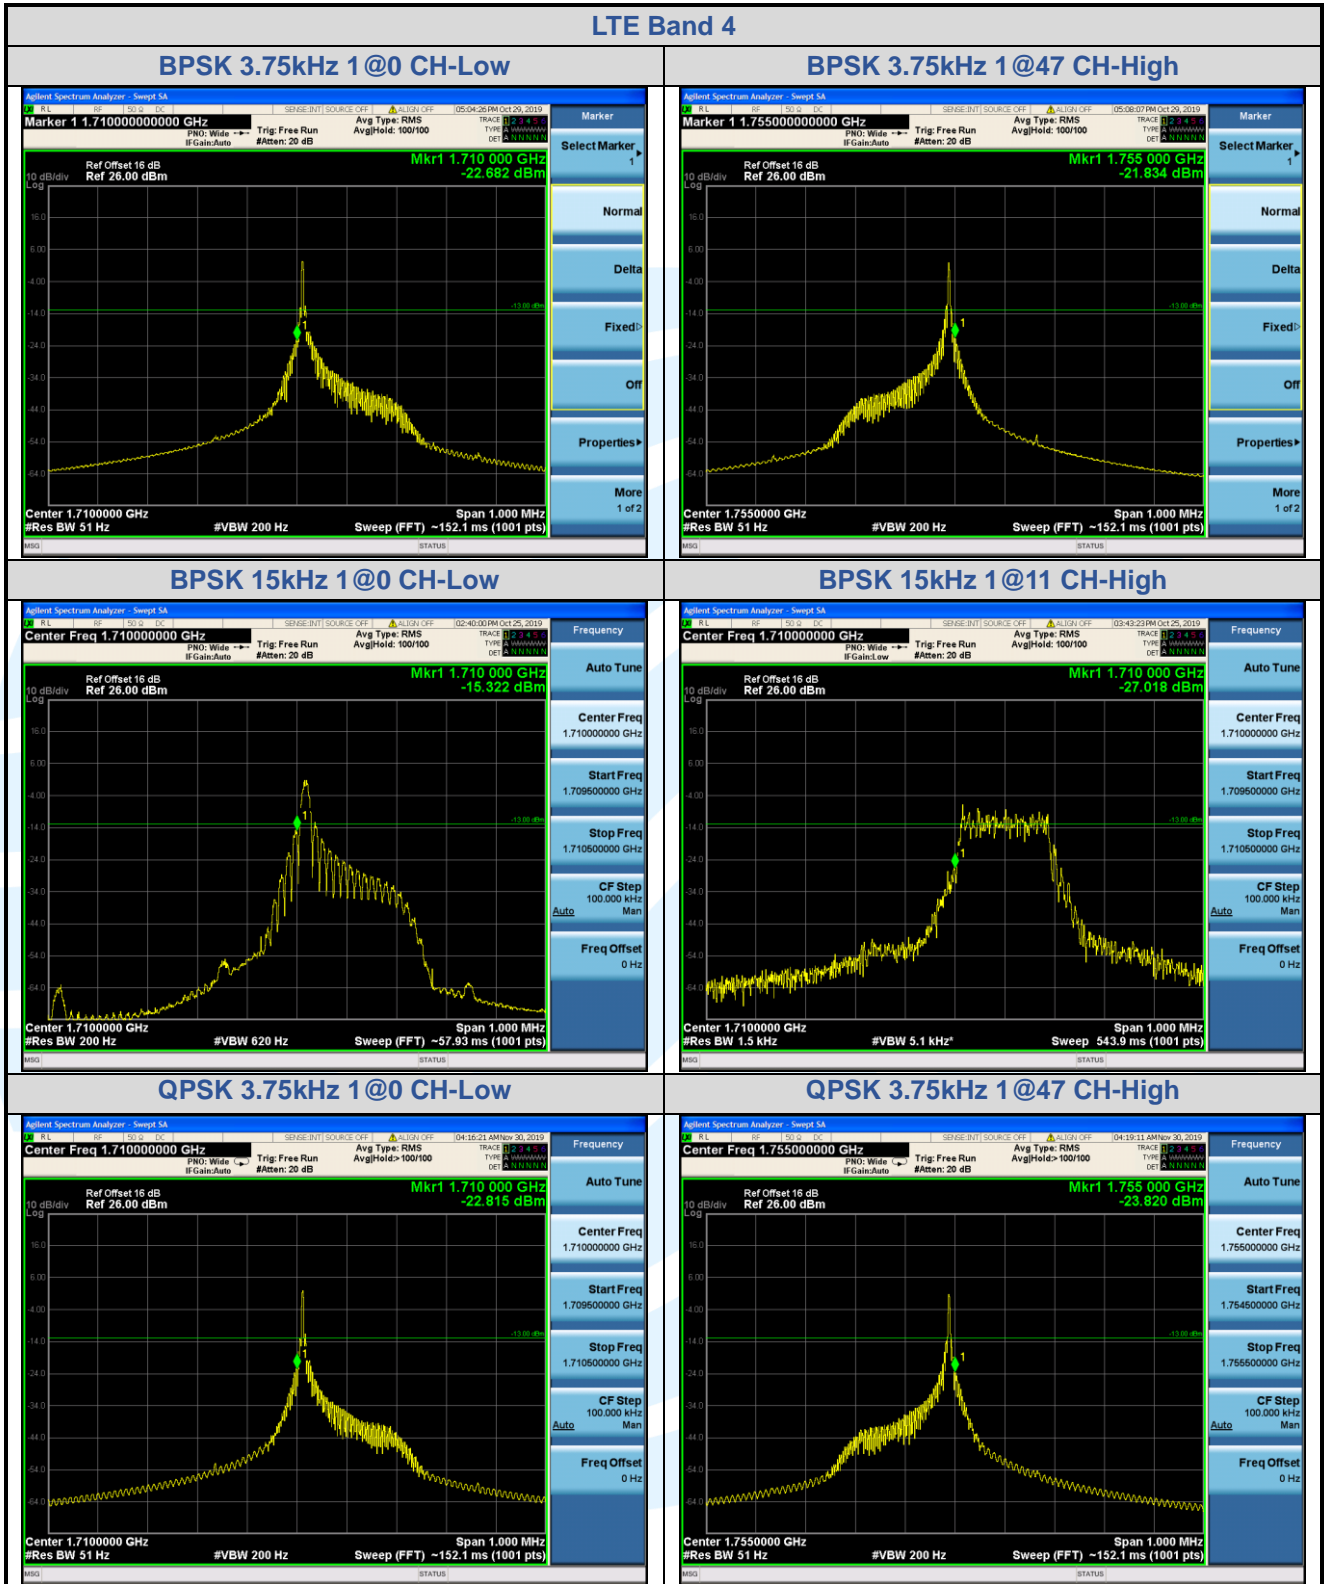

Fax: +86-755-28230886

E-mail: info@uttlab.com

[Http://www.uttlab.com](http://www.uttlab.com)

UTTR-RF-RSS4G-V1.0

5.6.2 LTE Band 4

Shenzhen UnionTrust Quality and Technology Co., Ltd.

Address: 16/F, Block A, Building 6, Baoneng Science and Technology Park, Qingxiang Road No.1, Longhua New District, Shenzhen, China