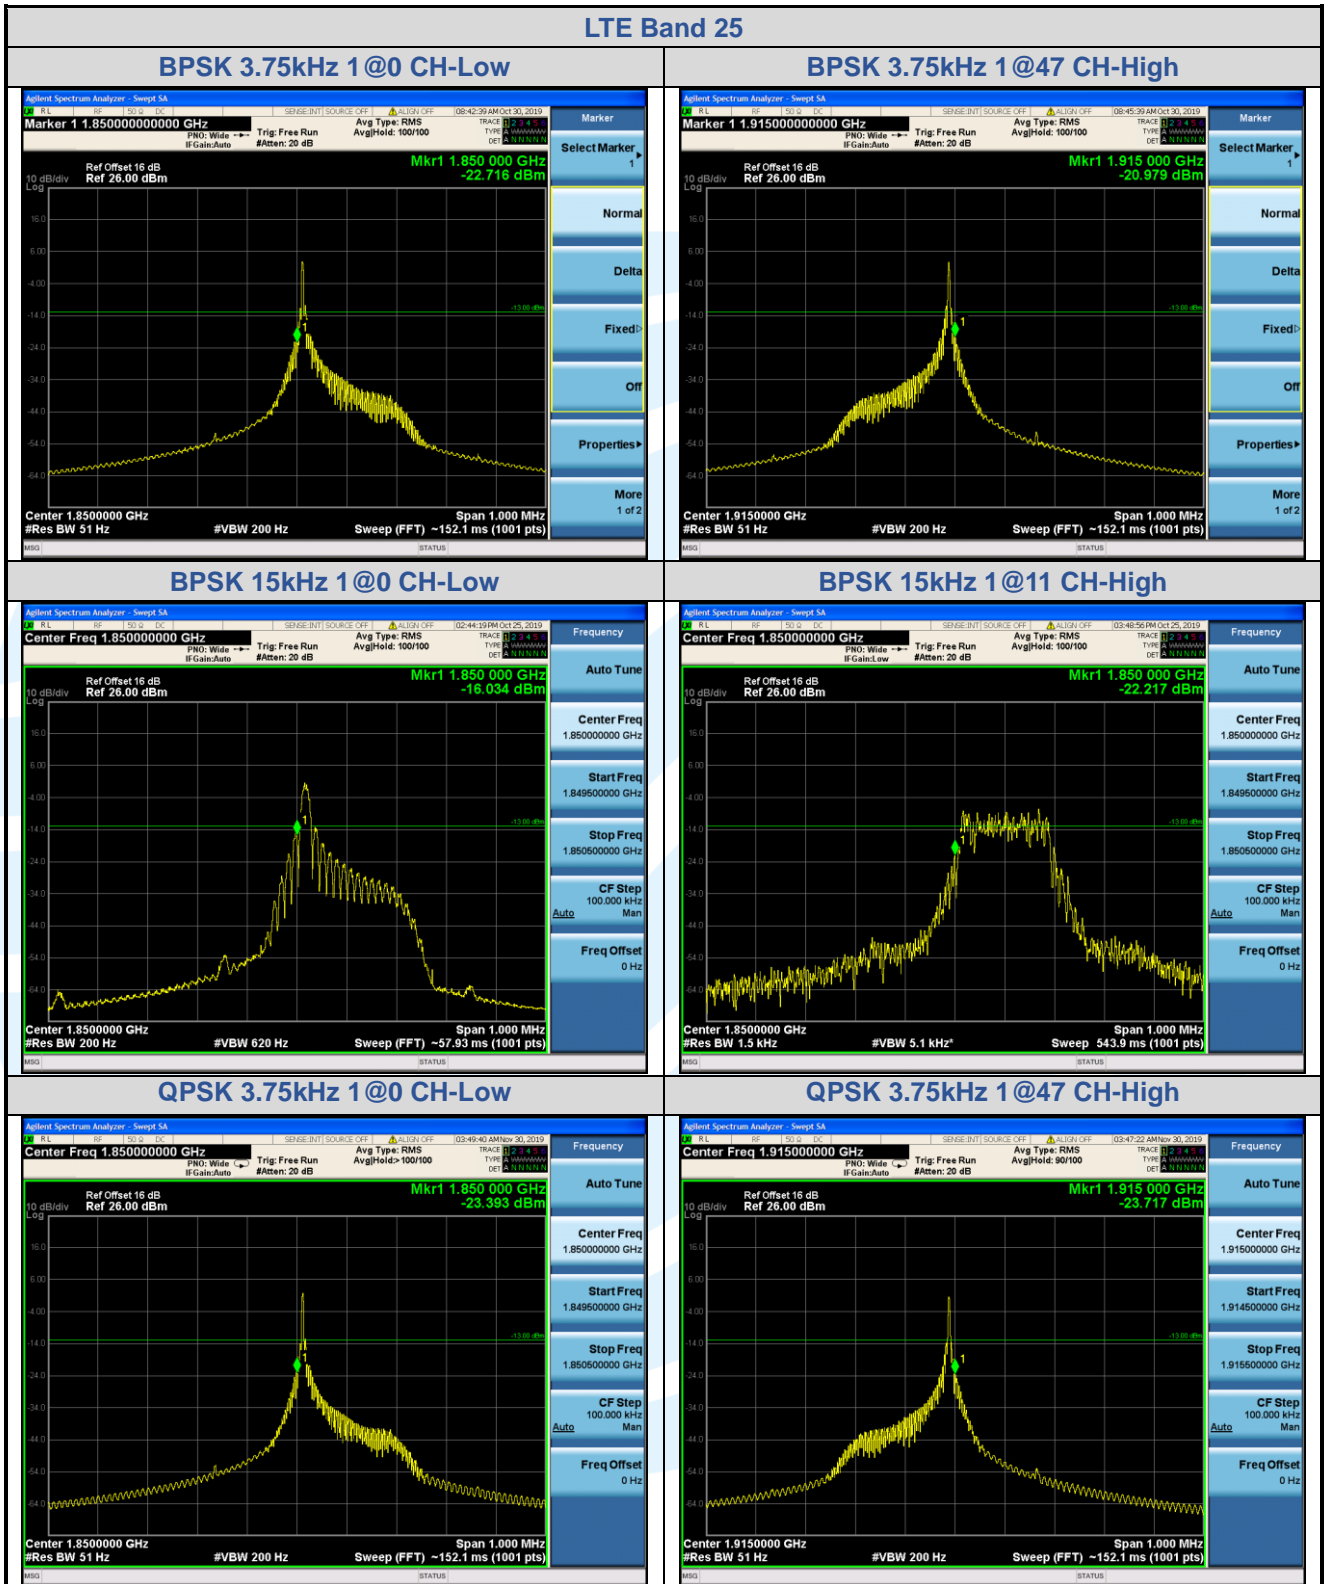

Tel: +86-755-28230888

Fax: +86-755-28230886

E-mail: info@uttlab.com

[Http://www.uttlab.com](http://www.uttlab.com)

UTTR-RF-RSS4G-V1.0

5.6.6 LTE Band 25

Shenzhen UnionTrust Quality and Technology Co., Ltd.

Address: 16/F, Block A, Building 6, Baoneng Science and Technology Park, Qingxiang Road No.1, Longhua New District, Shenzhen, China