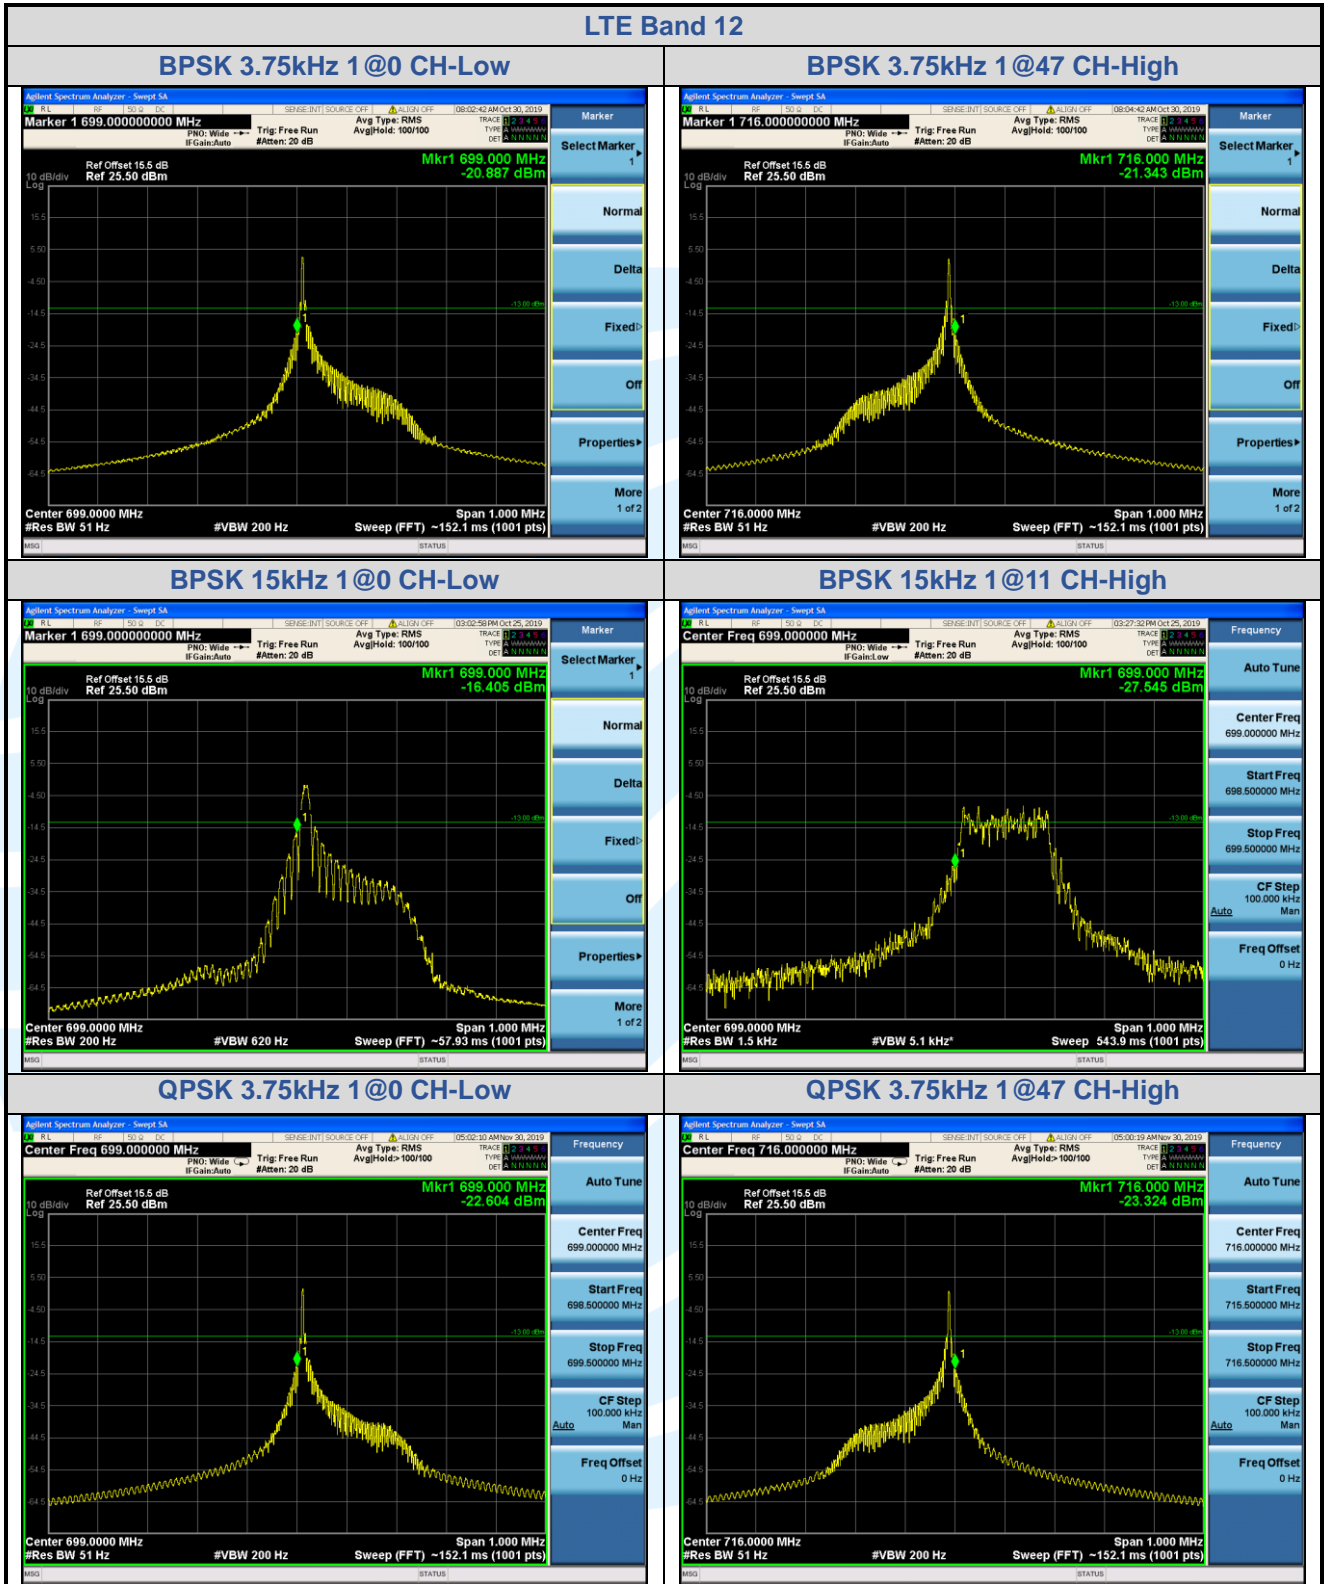

Tel: +86-755-28230888

Fax: +86-755-28230886

E-mail: info@uttlab.com

[Http://www.uttlab.com](http://www.uttlab.com)

UTTR-RF-RSS4G-V1.0

5.6.4 LTE Band 12

Shenzhen UnionTrust Quality and Technology Co., Ltd.

Address: 16/F, Block A, Building 6, Baoneng Science and Technology Park, Qingxiang Road No.1, Longhua New District, Shenzhen, China