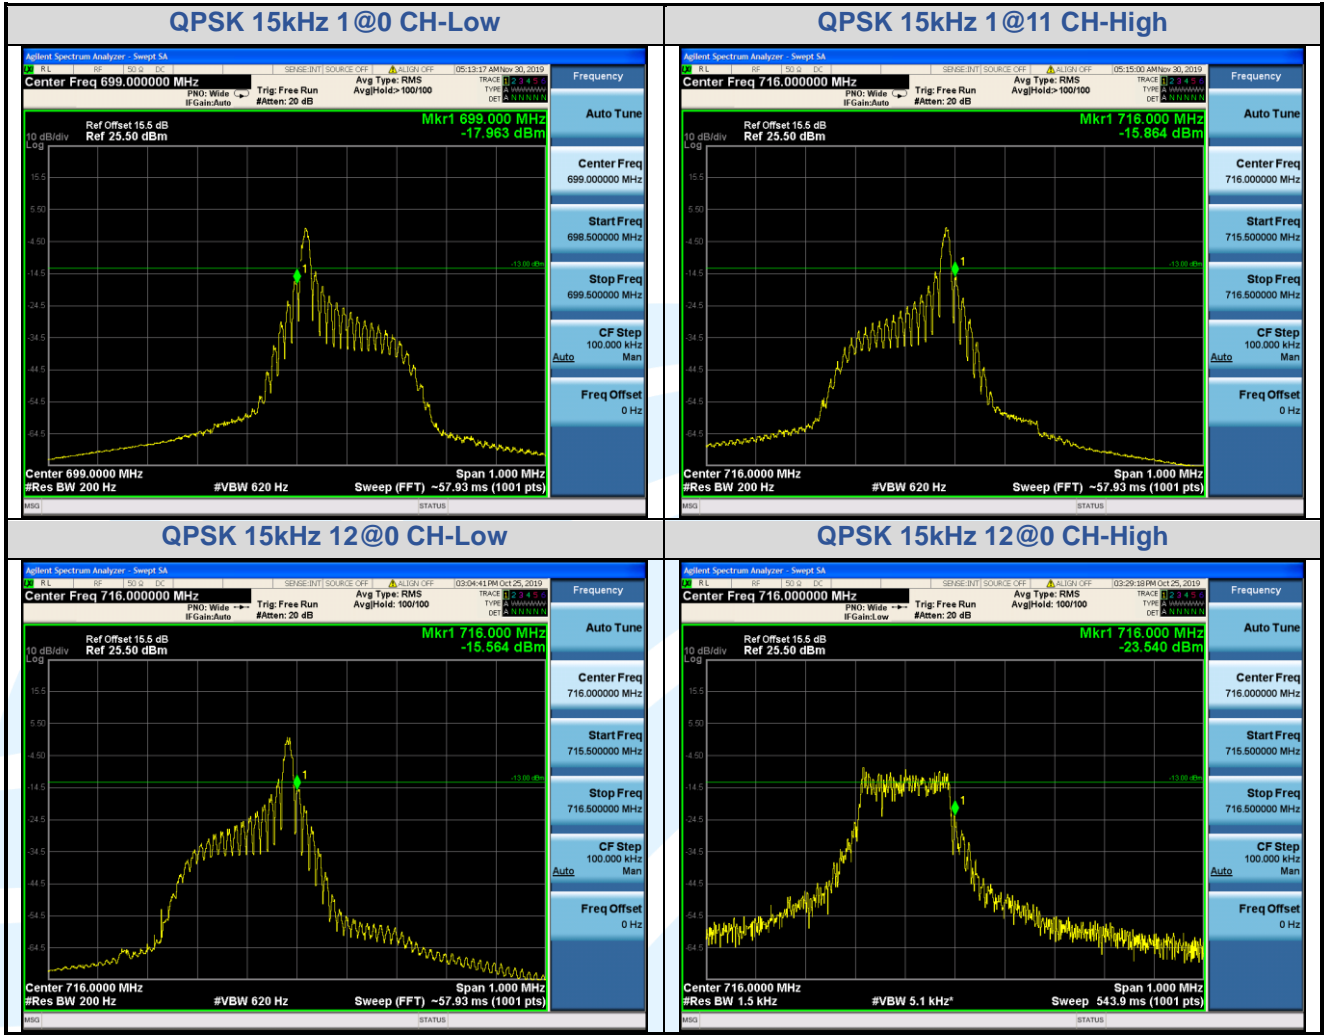

Tel: +86-755-28230888

Fax: +86-755-28230886

E-mail: info@uttlab.com

[Http://www.uttlab.com](http://www.uttlab.com)

UTTR-RF-RSS4G-V1.0

5.6.4 LTE Band 12

Shenzhen UnionTrust Quality and Technology Co., Ltd.

Address: 16/F, Block A, Building 6, Baoneng Science and Technology Park, Qingxiang Road No.1, Longhua New District, Shenzhen, China