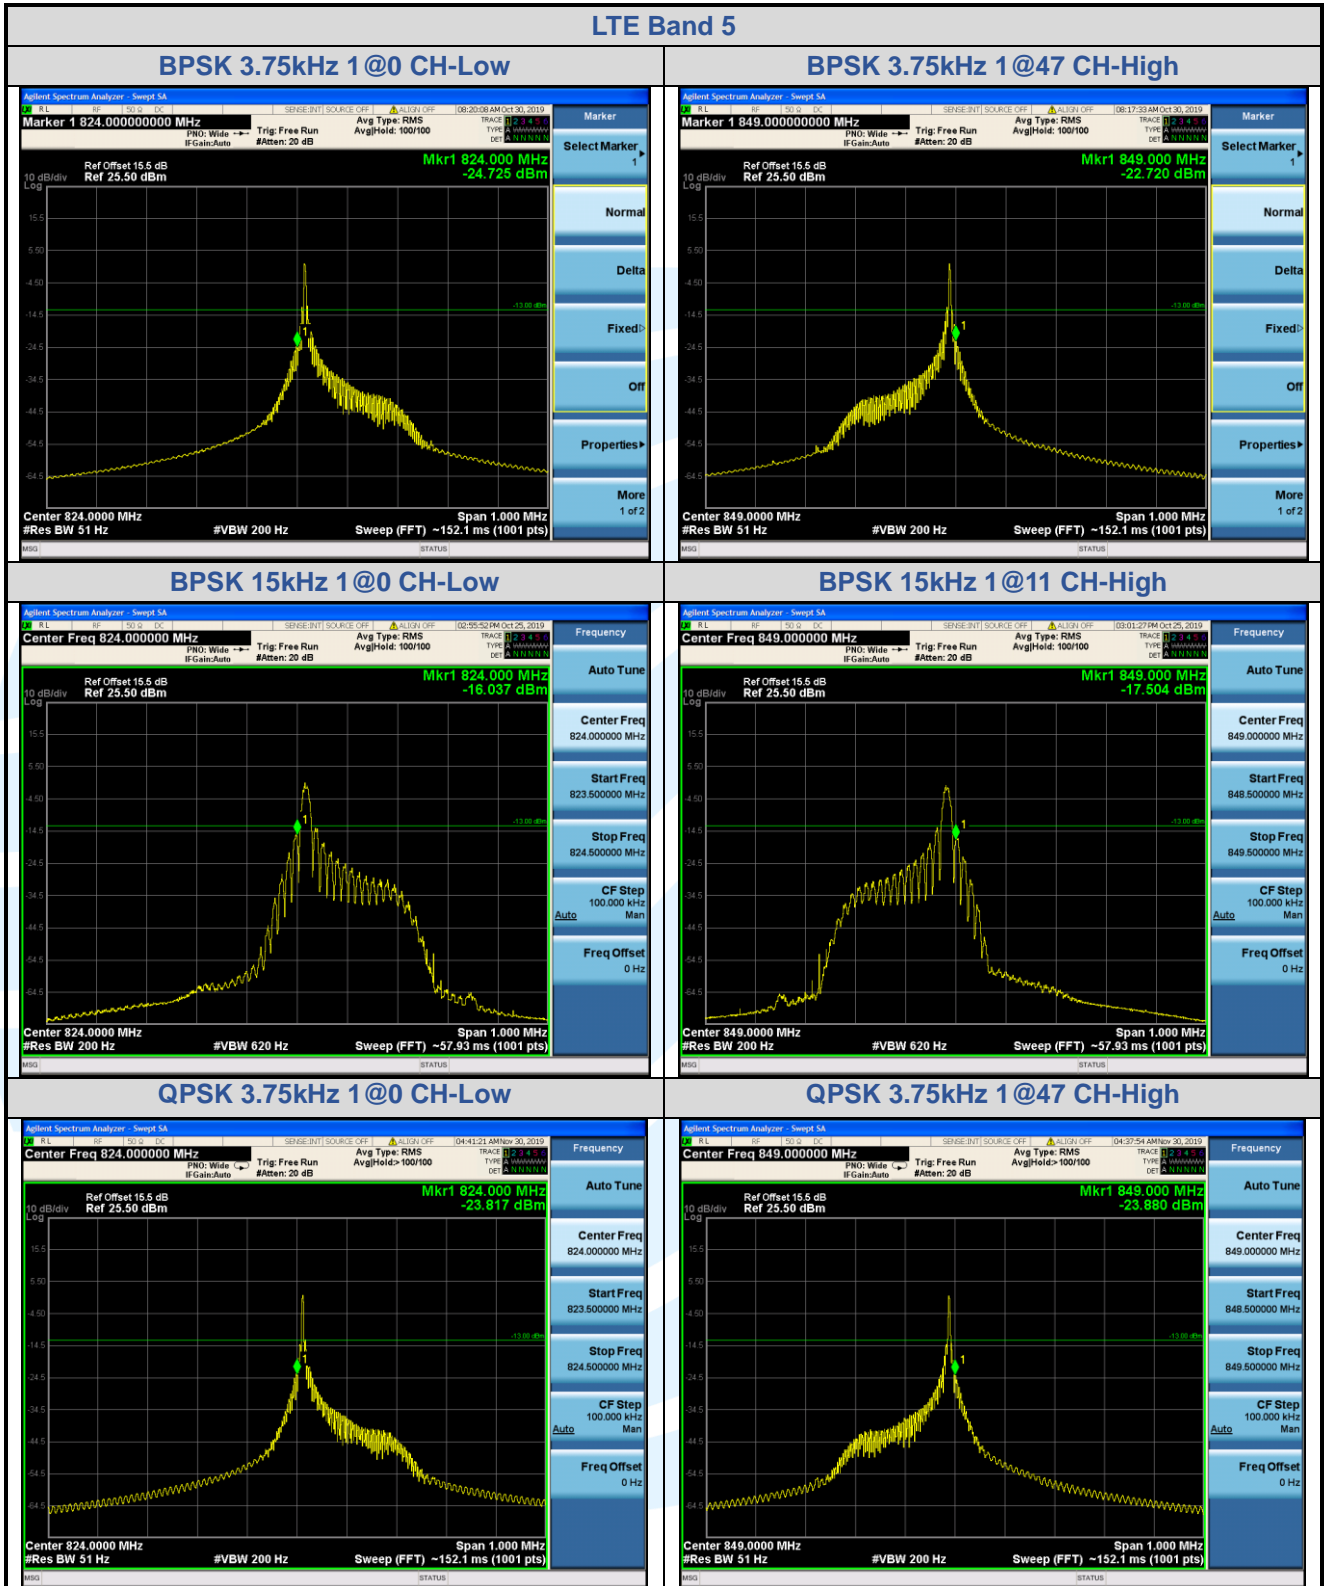

Tel: +86-755-28230888

Fax: +86-755-28230886

E-mail: info@uttlab.com

[Http://www.uttlab.com](http://www.uttlab.com)

UTTR-RF-RSS4G-V1.0

5.6.3 LTE Band 5

Shenzhen UnionTrust Quality and Technology Co., Ltd.

Address: 16/F, Block A, Building 6, Baoneng Science and Technology Park, Qingxiang Road No.1, Longhua New District, Shenzhen, China