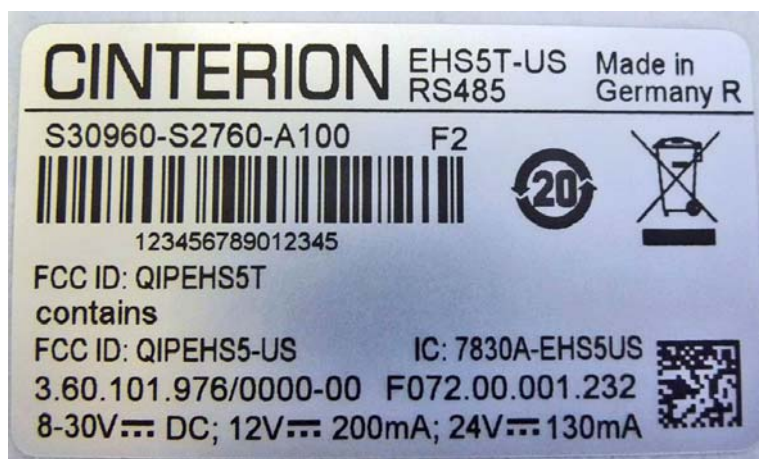

Gemalto EHS5 Terminal Label Location

Label location

Label