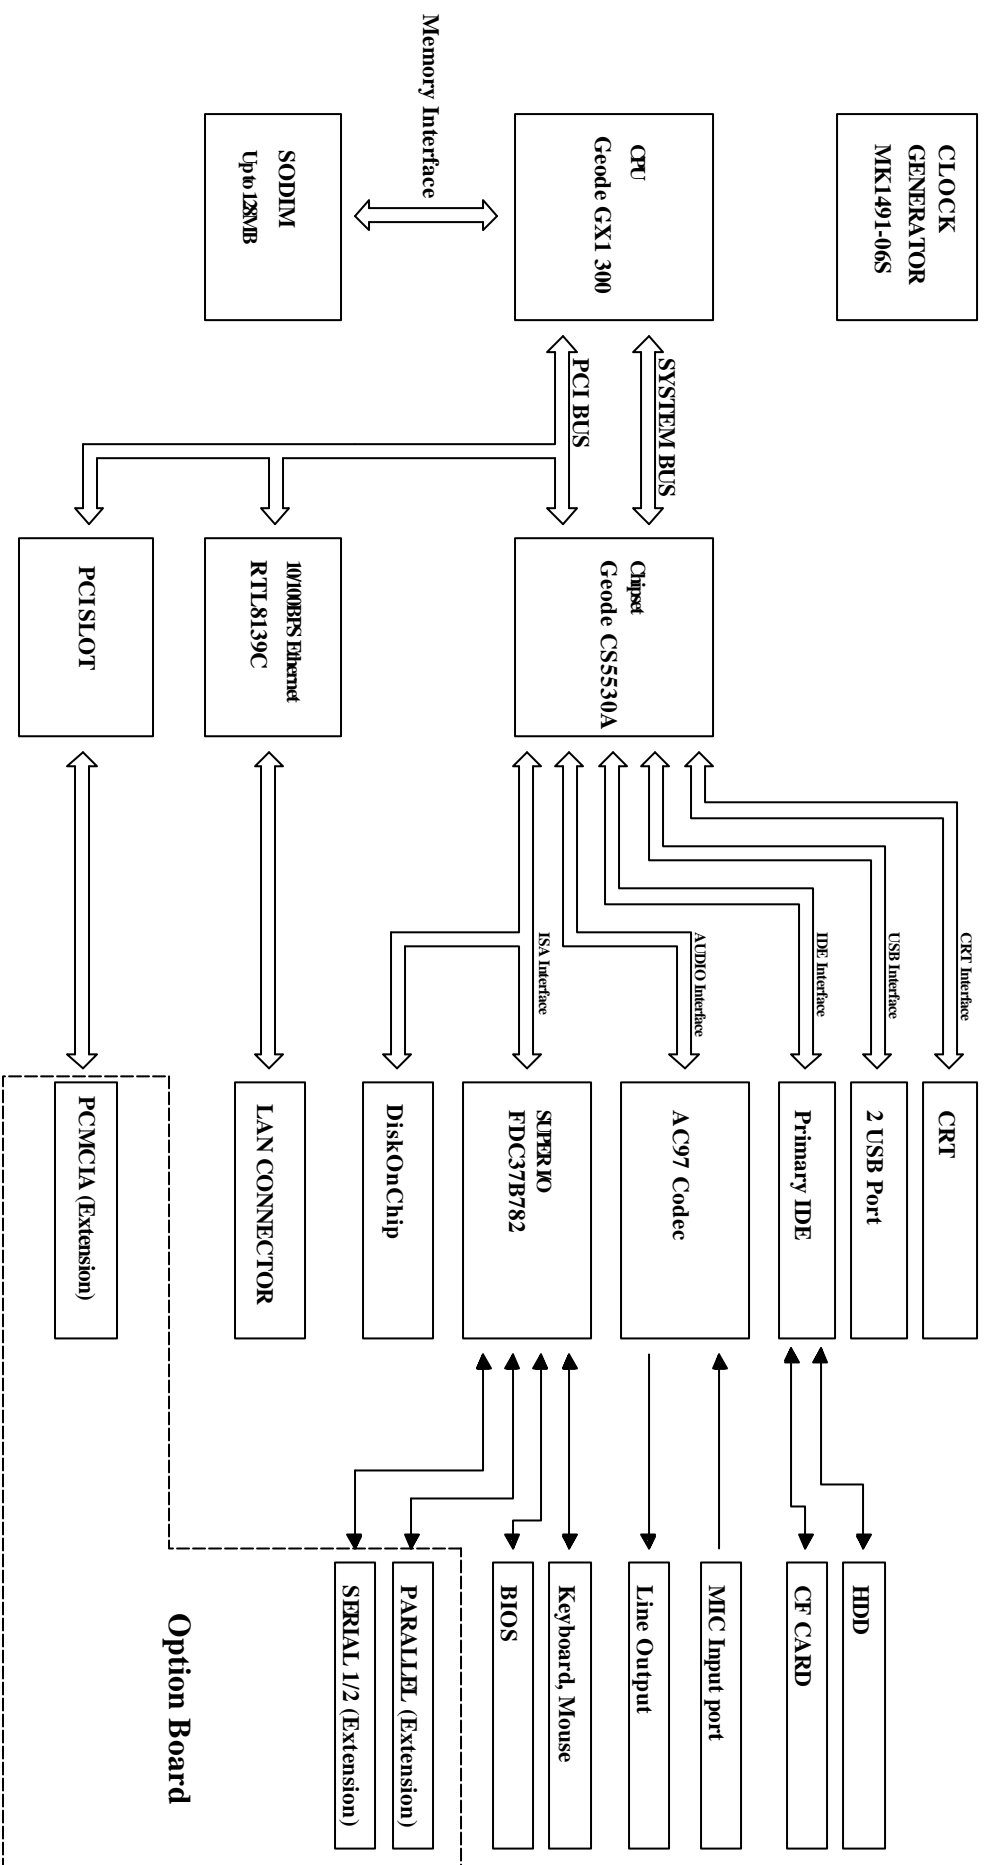

EMI TEST REPORT

Report Number : KSQ-FCC020710

Appendix A: Schematics/Block Diagram

Title			
Size	Number	Revision	
B			
Date:	25-04-2001	Sheet of	
File:	\\Mansingam\RD\Components\3000_1_BLOCK DIAGRAM		