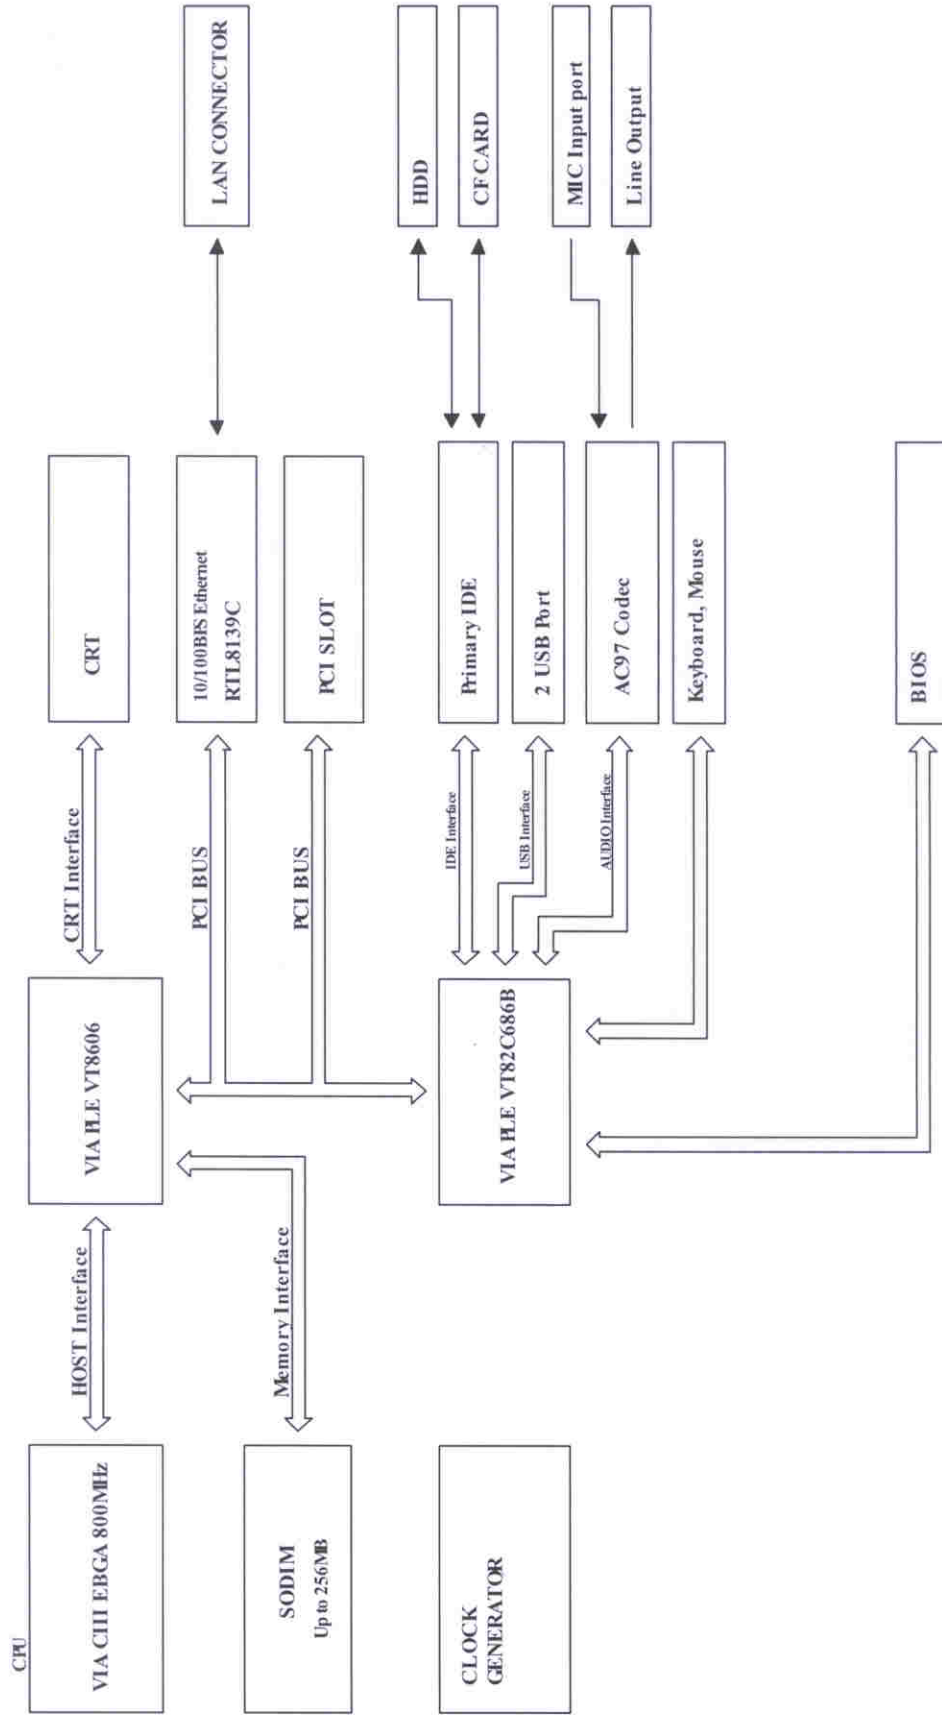

APPENDIX C
: BLOCK DIAGRAM

A-300 Block Diagram

Title		BLOCK DIAGRAM	
Number:	SCD20808	Revision:	2.1
Date:	24-Oct-2002	Time:	17:22:21
Sheet	1	of	19