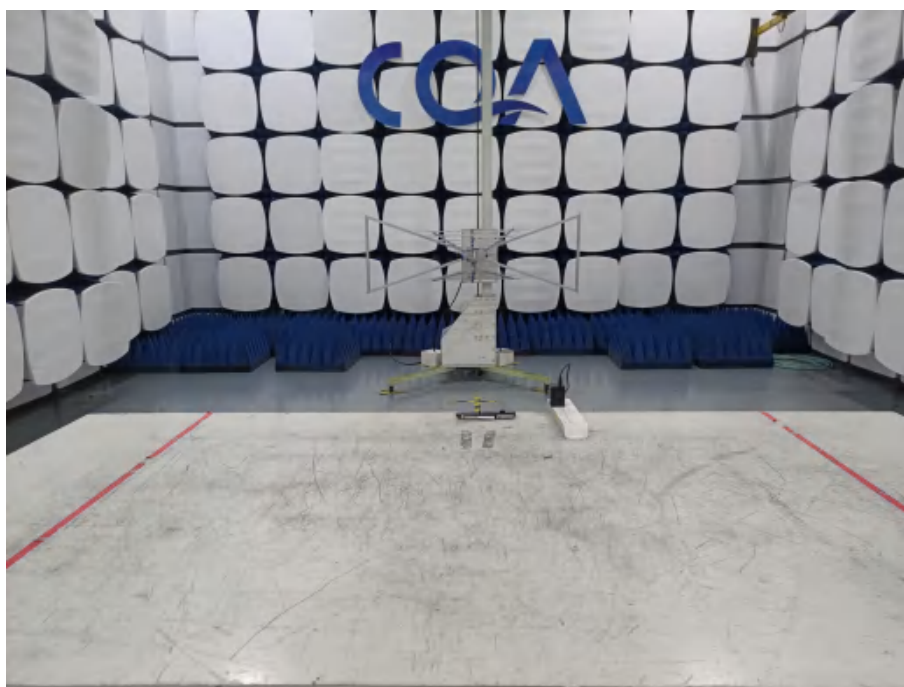

1 Photographs - EUT Test Setup

1.1 Radiated Spurious Emission

9KHz~30MHz:

30MHz~1GHz:

Above 1GHz:

1.2 Conducted Emission