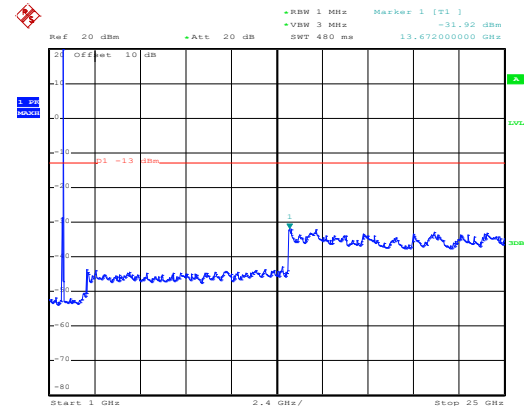

Middle channel

Date: 10.NOV.2017 11:51:38

1GHz~25GHz