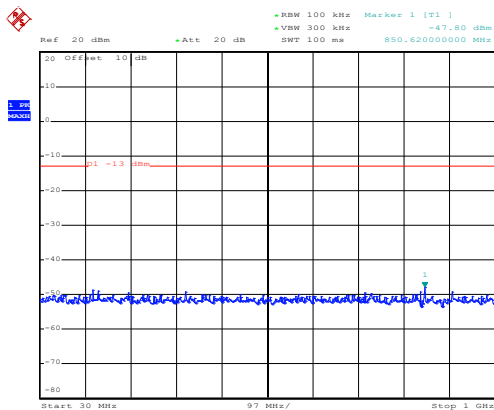

1GHz~25GHz

Date: 10.NOV.2017 08:21:11

30MHz~1GHz

Middle channel

Date: 10.NOV.2017 11:51:38

1GHz~25GHz

Date: 10.NOV.2017 08:21:31

30MHz~1GHz

High channel

Date: 10.NOV.2017 11:53:25

1GHz~25GHz

16 QAM & RB Size 36 Lowest channel

Date: 10.NOV.2017 08:20:08

30MHz~1GHz

Date: 10.NOV.2017 11:50:26

1GHz~25GHz