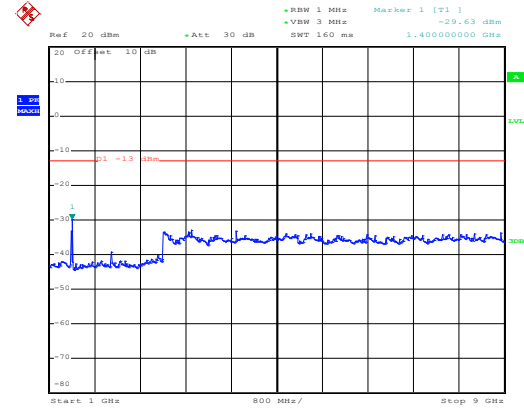

Date: 10.NOV.2017 12:10:36

1GHz~8GHz