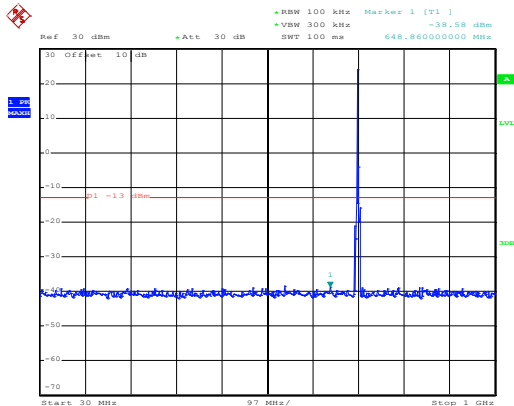

Middle channel

Date: 10.NOV.2017 13:42:13

30MHz~1GHz