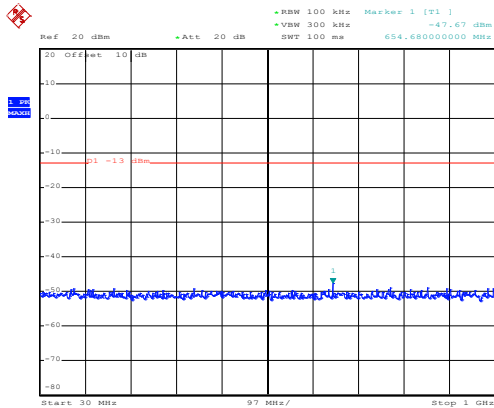

Middle channel

Date: 10.NOV.2017 08:17:56

30MHz~1GHz