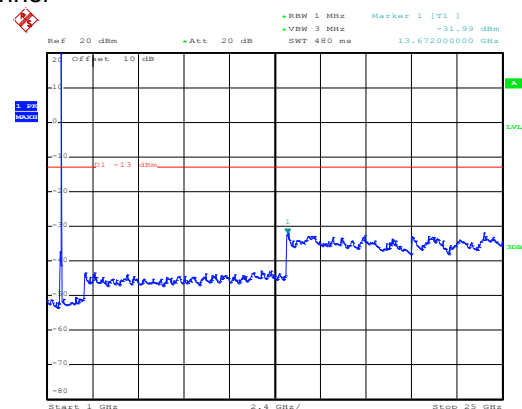

QPSK & RB Size 36 Lowest channel

Date: 10.NOV.2017 08:20:04

30MHz~1GHz

Date: 10.NOV.2017 11:50:15

1GHz~25GHz

Date: 10.NOV.2017 08:20:48

30MHz~1GHz

Date: 10.NOV.2017 11:51:58

1GHz~25GHz

Date: 10.NOV.2017 08:21:50

30MHz~1GHz

Date: 10.NOV.2017 11:53:43

1GHz~25GHz

QPSK & RB Size 75 Lowest channel

Date: 10.NOV.2017 08:20:17

30MHz~1GHz