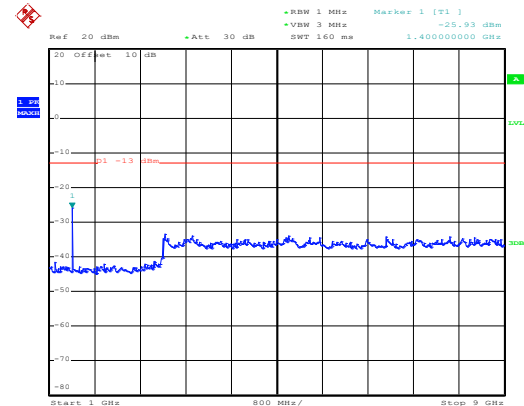

Date: 10.NOV.2017 13:07:40

1GHz~8GHz