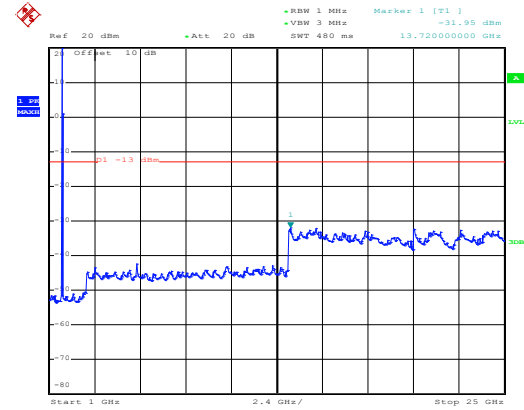

10MHz

16 QAM & RB Size 1 Lowest channel

Date: 10.NOV.2017 08:17:14

30MHz~1GHz

Date: 10.NOV.2017 11:42:12

1GHz~25GHz

Middle channel

Date: 10.NOV.2017 08:18:40