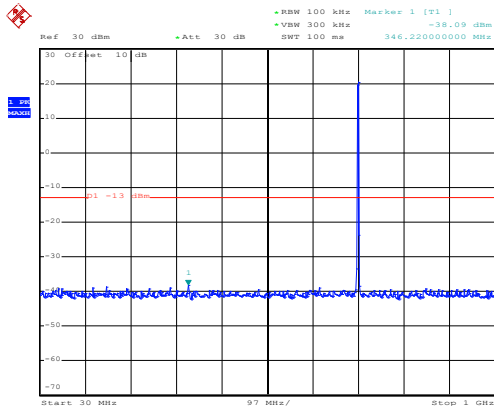

Middle channel

Date: 10.NOV.2017 13:36:05

30MHz~1GHz