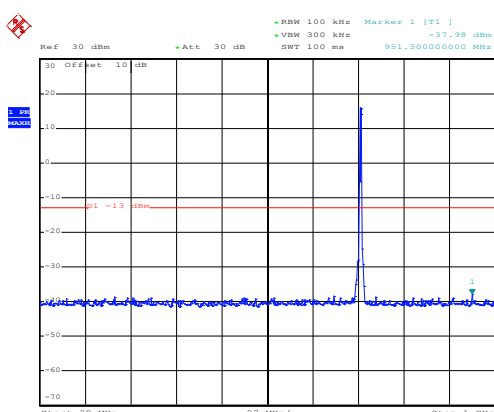

Date: 10.NOV.2017 13:20:23

30MHz~1GHz