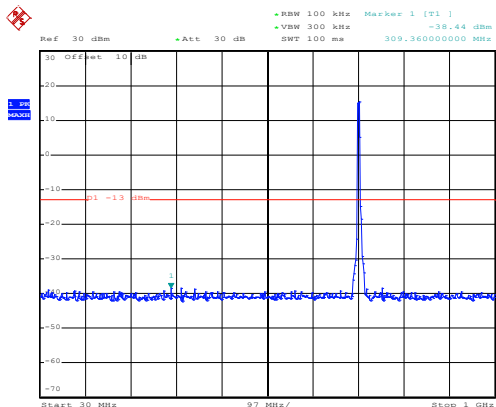

Middle channel

Date: 10.NOV.2017 13:59:49

30MHz~1GHz

Date: 10.NOV.2017 12:57:25

1GHz~8GHz

High channel

Date: 10.NOV.2017 14:06:51

30MHz~1GHz