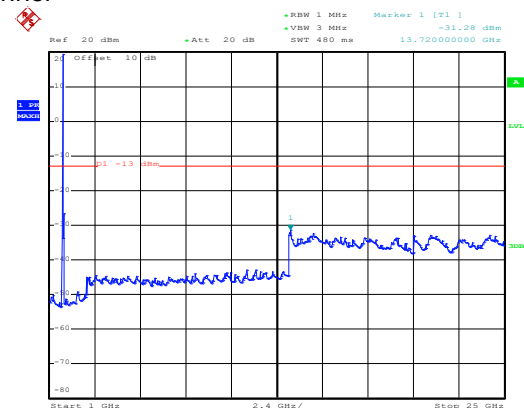

Date: 10.NOV.2017 08:20:38

30MHz~1GHz

Date: 10.NOV.2017 11:52:50

1GHz~25GHz

High channel

Date: 10.NOV.2017 08:22:26

30MHz~1GHz

Date: 10.NOV.2017 11:54:32

1GHz~25GHz

QPSK & RB Size 1 Lowest channel

Date: 10.NOV.2017 08:19:49

30MHz~1GHz

Date: 10.NOV.2017 11:49:28

1GHz~25GHz

Middle channel

Date: 10.NOV.2017 08:21:04