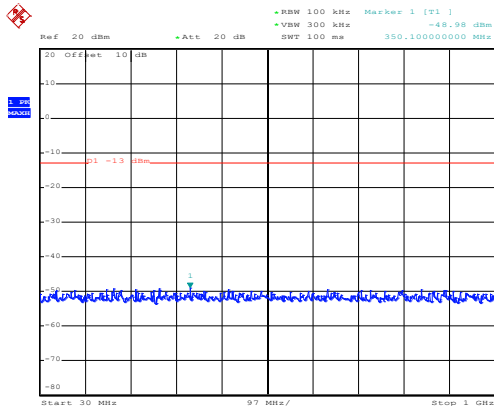

Date: 10.NOV.2017 11:53:57

1GHz~25GHz

16 QAM & RB Size 75 Lowest channel

Date: 10.NOV.2017 08:20:22

30MHz~1GHz

Date: 10.NOV.2017 11:50:59

1GHz~25GHz

Middle channel