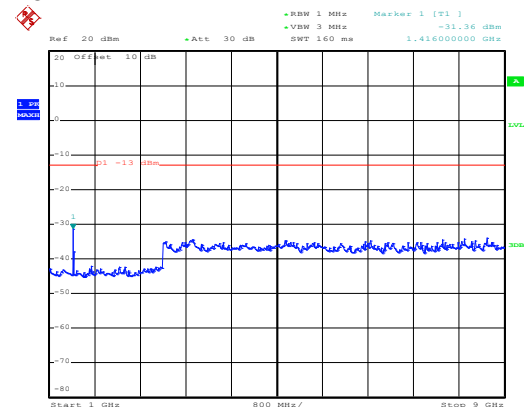

Date: 10.NOV.2017 12:45:06

1GHz~8GHz