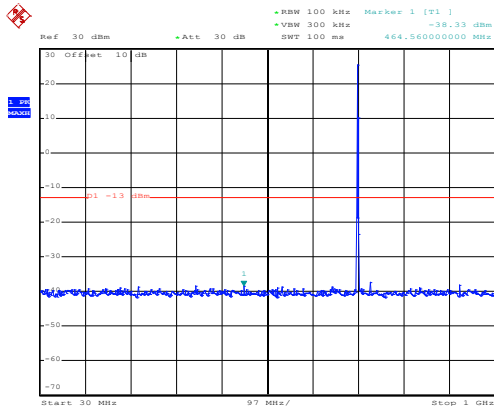

Middle channel

Date: 10.NOV.2017 13:34:25

30MHz~1GHz