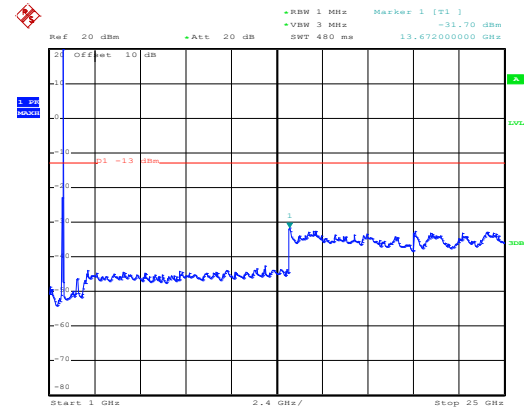

Date: 10.NOV.2017 08:17:47

30MHz~1GHz

Date: 10.NOV.2017 11:43:15

1GHz~25GHz

Middle channel

Date: 10.NOV.2017 08:18:01

30MHz~1GHz

Date: 10.NOV.2017 11:44:58

1GHz~25GHz

High channel

Date: 10.NOV.2017 08:19:27

30MHz~1GHz

Date: 10.NOV.2017 11:46:52

1GHz~25GHz

QPSK & RB Size 1 Lowest channel

Date: 10.NOV.2017 08:17:09