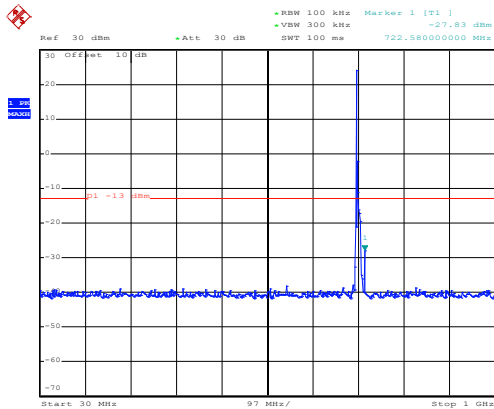

QPSK & RB Size 1 Lowest channel

Date: 10.NOV.2017 13:21:48

30MHz~1GHz