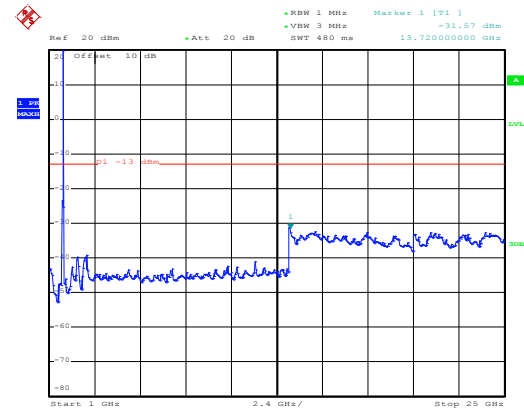

1GHz~25GHz

QPSK & RB Size 1 Lowest channel

Date: 10.NOV.2017 08:22:40

30MHz~1GHz

Date: 10.NOV.2017 11:55:30

1GHz~25GHz

Middle channel

Date: 10.NOV.2017 08:25:32

30MHz~1GHz

Date: 10.NOV.2017 11:59:11

1GHz~25GHz

High channel

Date: 10.NOV.2017 08:25:45

30MHz~1GHz

Date: 10.NOV.2017 12:01:08

1GHz~25GHz

QPSK & RB Size 50 Lowest channel

Date: 10.NOV.2017 08:23:34

30MHz~1GHz

Date: 10.NOV.2017 11:56:12

1GHz~25GHz

Middle channel

Date: 10.NOV.2017 08:25:13

30MHz~1GHz