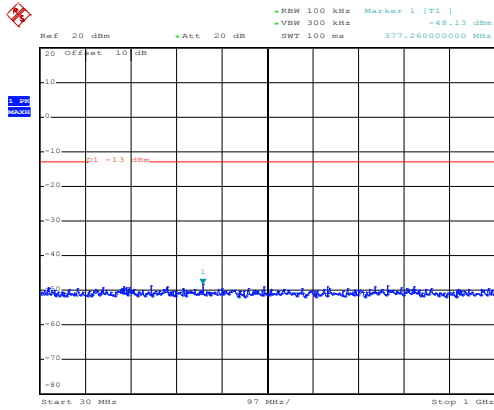

Date: 10.NOV.2017 08:25:03

30MHz~1GHz

Date: 10.NOV.2017 12:00:33

1GHz~25GHz

High channel

Date: 10.NOV.2017 08:26:27

30MHz~1GHz

Date: 10.NOV.2017 12:02:28

1GHz~25GHz

QPSK & RB Size 1 Lowest channel

Date: 10.NOV.2017 08:22:40

30MHz~1GHz

Date: 10.NOV.2017 11:55:30

1GHz~25GHz

Middle channel

Date: 10.NOV.2017 08:25:32