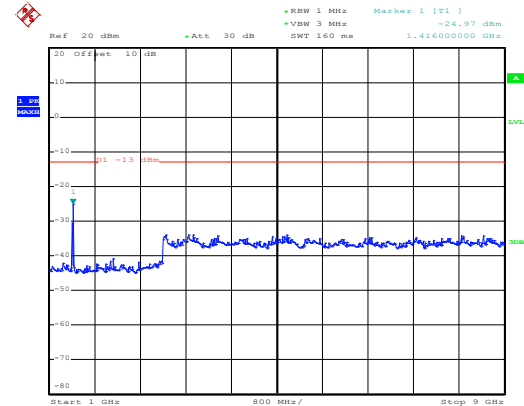

Date: 10.NOV.2017 12:12:20

1GHz~8GHz