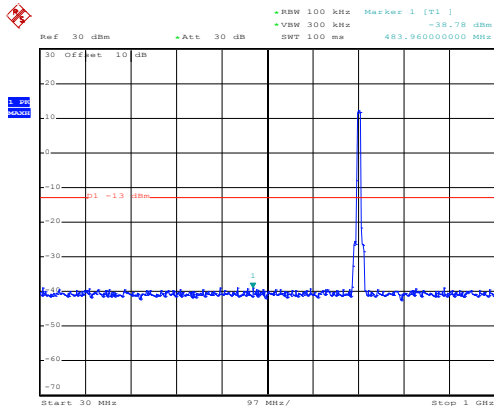

Date: 10.NOV.2017 13:10:33

1GHz~8GHz

16 QAM & RB Size 50 Lowest channel

Date: 10.NOV.2017 13:23:21

30MHz~1GHz

Date: 10.NOV.2017 13:07:15

1GHz~8GHz

Middle channel