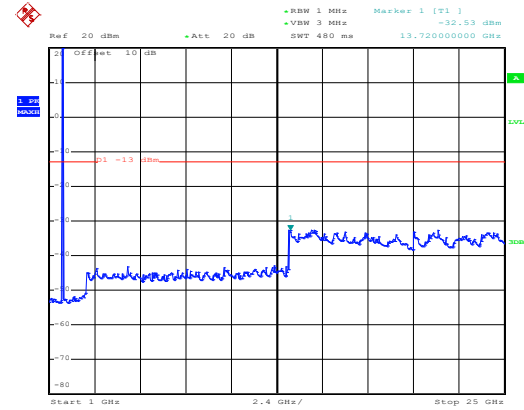

Date: 10.NOV.2017 11:43:15

1GHz~25GHz