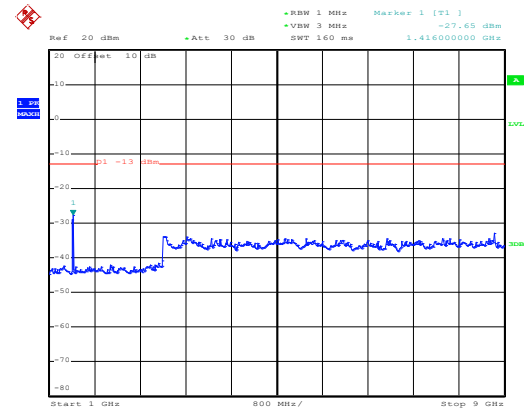

Date: 10.NOV.2017 12:43:09

1GHz~8GHz