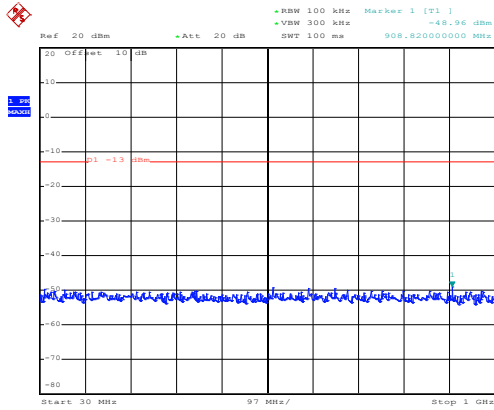

10MHz

16 QAM & RB Size 1 Lowest channel

Date: 10.NOV.2017 08:17:14

30MHz~1GHz

Date: 10.NOV.2017 11:42:12

1GHz~25GHz

Middle channel

Date: 10.NOV.2017 08:18:40