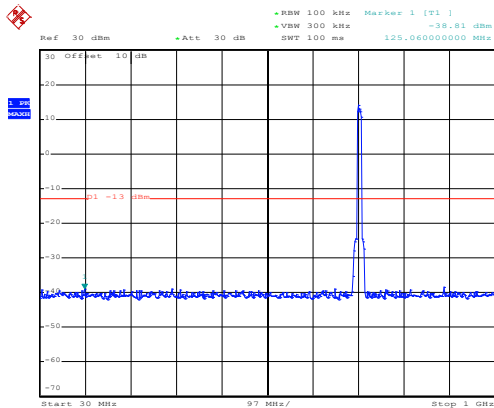

High channel

Date: 10.NOV.2017 14:07:14

30MHz~1GHz