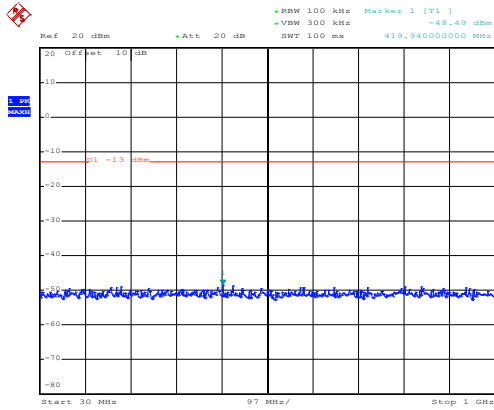

Date: 10.NOV.2017 08:19:05

30MHz~1GHz

Date: 10.NOV.2017 11:45:58

1GHz~25GHz

QPSK & RB Size 50 Lowest channel

Date: 10.NOV.2017 08:17:42

30MHz~1GHz

Date: 10.NOV.2017 11:43:05