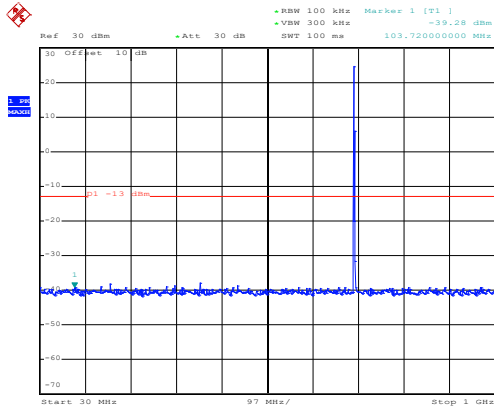

Date: 10.NOV.2017 13:38:18

30MHz~1GHz

Date: 10.NOV.2017 12:14:34

1GHz~8GHz

QPSK & RB Size 1 Lowest channel

Date: 10.NOV.2017 13:32:01

30MHz~1GHz

Date: 10.NOV.2017 12:09:00