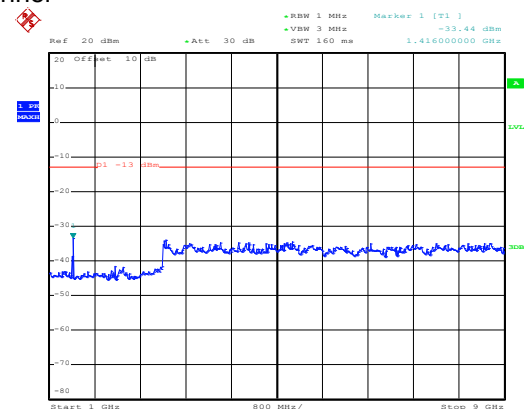

30MHz~1GHz

Middle channel

Date: 10.NOV.2017 12:57:25

1GHz~8GHz

Date: 10.NOV.2017 14:06:51

30MHz~1GHz

High channel

Date: 10.NOV.2017 12:59:13