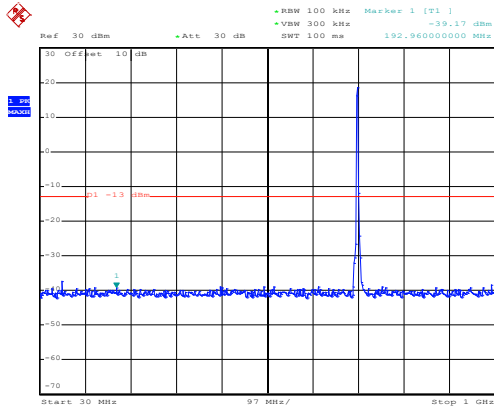

Middle channel

Date: 10.NOV.2017 13:49:31

30MHz~1GHz