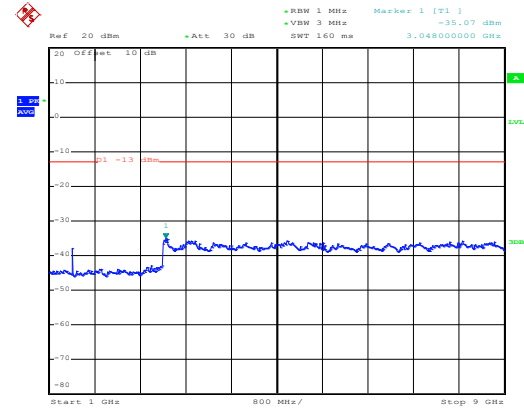

Date: 10.NOV.2017 12:42:07

1GHz~8GHz