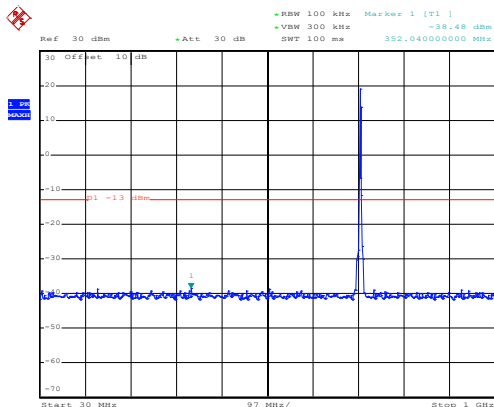

High channel

Date: 10.NOV.2017 13:51:34

30MHz~1GHz

Date: 10.NOV.2017 12:52:28

1GHz~8GHz

QPSK & RB Size 25 Lowest channel

Date: 10.NOV.2017 13:48:21

30MHz~1GHz