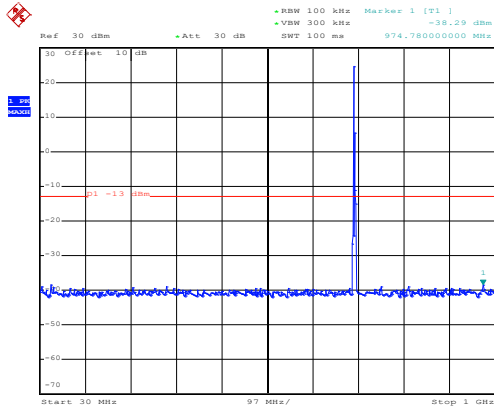

3MHz

16 QAM & RB Size 1 Lowest channel

Date: 10.NOV.2017 13:39:56

30MHz~1GHz