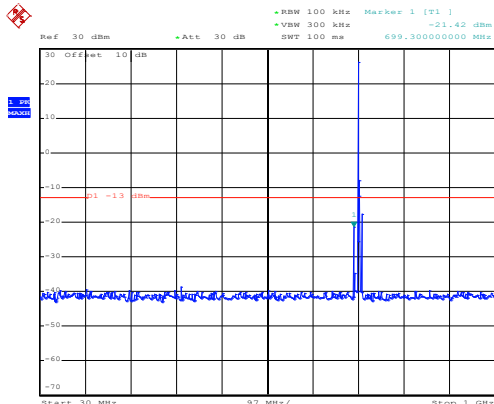

Middle channel

Date: 10.NOV.2017 13:17:13

30MHz~1GHz