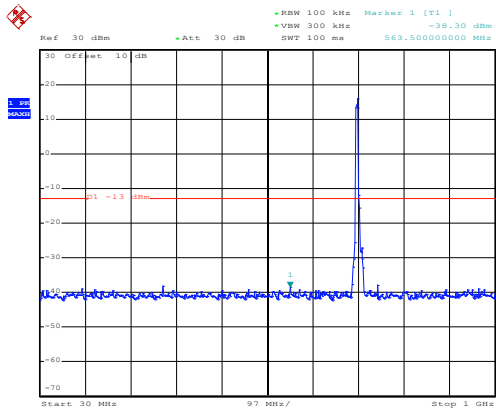

Middle channel

Date: 10.NOV.2017 13:59:49

30MHz~1GHz