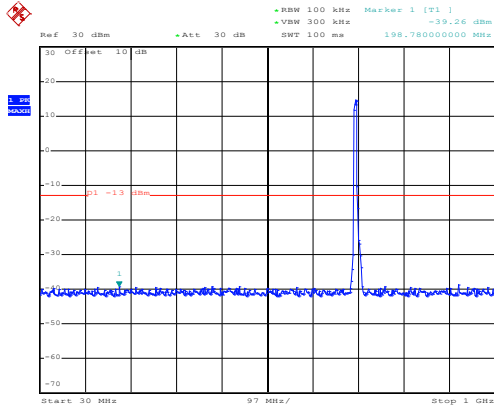

16 QAM & RB Size 25 Lowest channel

Date: 10.NOV.2017 13:58:02

30MHz~1GHz