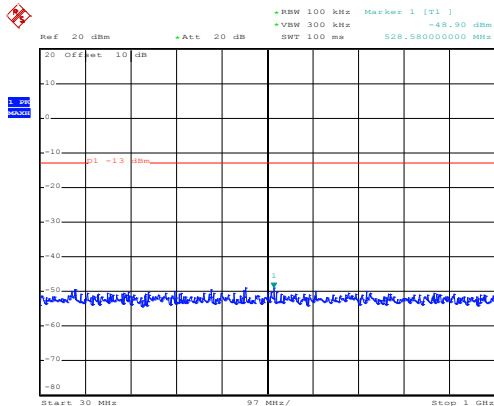

Date: 10.NOV.2017 12:01:56

1GHz~25GHz

16 QAM & RB Size 100 Lowest channel

Date: 10.NOV.2017 08:24:50

30MHz~1GHz

Date: 10.NOV.2017 11:56:57

1GHz~25GHz

Middle channel