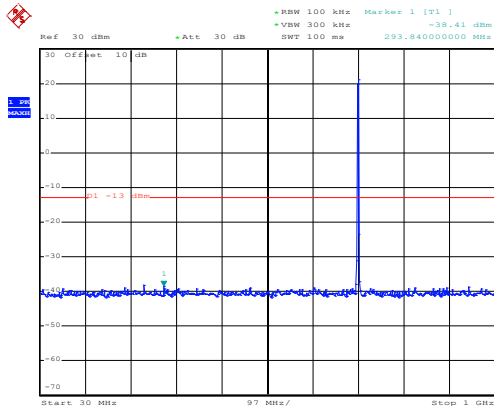

Date: 10.NOV.2017 12:13:53

1GHz~8GHz

QPSK & RB Size 6 Lowest channel

Date: 10.NOV.2017 13:33:24

30MHz~1GHz

Date: 10.NOV.2017 12:11:14

1GHz~8GHz

Middle channel