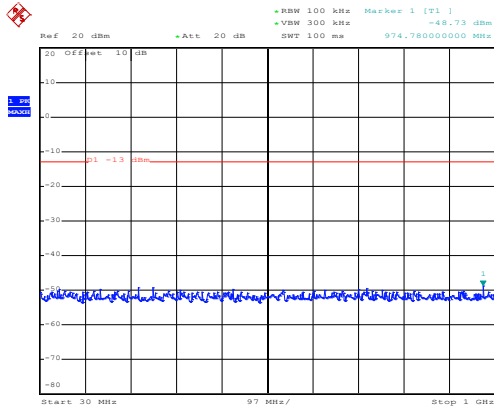

30MHz~1GHz

Date: 10.NOV.2017 11:46:38

1GHz~25GHz

15MHz

**16 QAM & RB Size 1
Lowest channel**

Date: 10.NOV.2017 08:19:54

30MHz~1GHz

Date: 10.NOV.2017 11:49:50