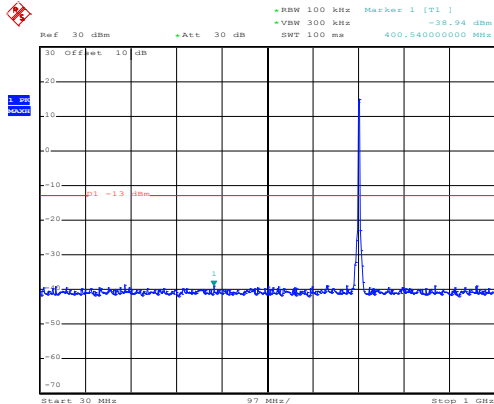

Middle channel

Date: 10.NOV.2017 13:18:30

30MHz~1GHz