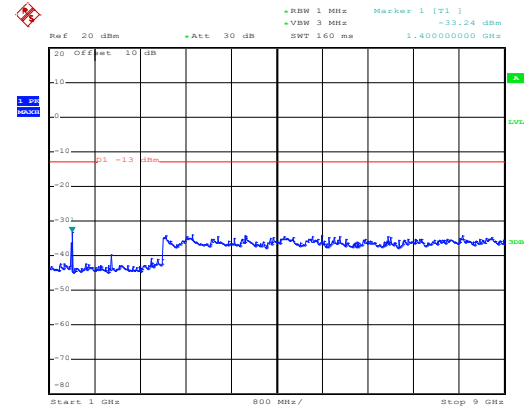

Date: 10.NOV.2017 12:09:16

1GHz~8GHz