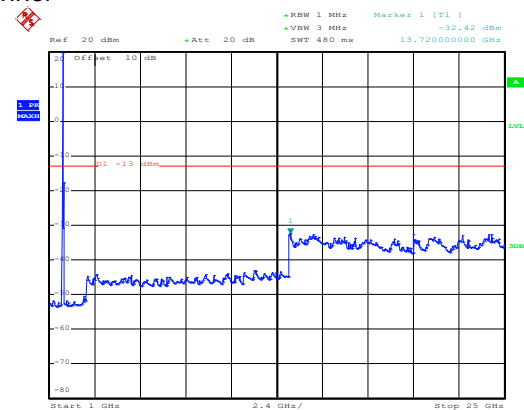

1GHz~25GHz

Date: 10.NOV.2017 08:21:11

30MHz~1GHz

Middle channel

Date: 10.NOV.2017 11:51:38

1GHz~25GHz

Date: 10.NOV.2017 08:21:31

30MHz~1GHz

High channel

Date: 10.NOV.2017 11:53:25

1GHz~25GHz

16 QAM & RB Size 36 Lowest channel

Date: 10.NOV.2017 08:20:08

30MHz~1GHz

Date: 10.NOV.2017 11:50:26

1GHz~25GHz