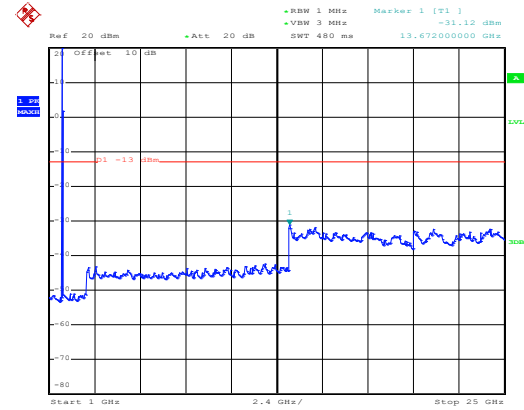

Date: 10.NOV.2017 12:01:56

1GHz~25GHz

16 QAM & RB Size 100 Lowest channel

Date: 10.NOV.2017 08:24:50

30MHz~1GHz

Date: 10.NOV.2017 11:56:57

1GHz~25GHz

Middle channel

Date: 10.NOV.2017 08:25:03

30MHz~1GHz

Date: 10.NOV.2017 12:00:33

1GHz~25GHz

High channel

Date: 10.NOV.2017 08:26:27

30MHz~1GHz

Date: 10.NOV.2017 12:02:28

1GHz~25GHz

QPSK & RB Size 1 Lowest channel

Date: 10.NOV.2017 08:22:40

30MHz~1GHz

Date: 10.NOV.2017 11:55:30

1GHz~25GHz

Middle channel

Date: 10.NOV.2017 08:25:32