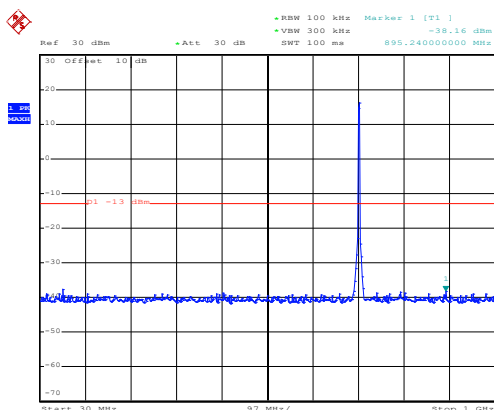

Date: 10.NOV.2017 13:18:14

30MHz~1GHz