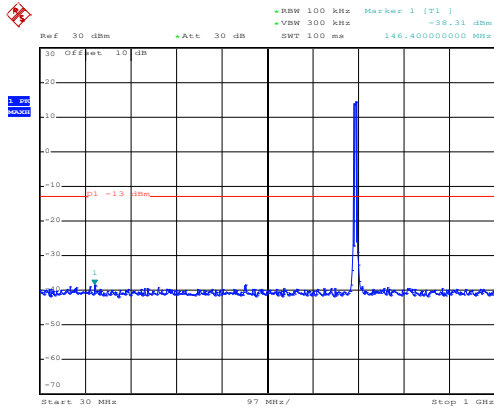

High channel

Date: 10.NOV.2017 13:51:34

30MHz~1GHz

Date: 10.NOV.2017 12:52:28

1GHz~8GHz

QPSK & RB Size 25 Lowest channel

Date: 10.NOV.2017 13:48:21

30MHz~1GHz