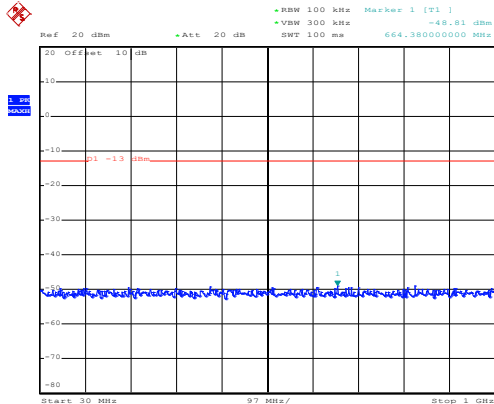

Date: 10.NOV.2017 11:59:47

1GHz~25GHz

High channel

Date: 10.NOV.2017 08:26:00

30MHz~1GHz

Date: 10.NOV.2017 12:01:42

1GHz~25GHz

QPSK & RB Size 100 Lowest channel

Date: 10.NOV.2017 08:24:45

30MHz~1GHz

Date: 10.NOV.2017 11:56:46

1GHz~25GHz

Middle channel

Date: 10.NOV.2017 08:24:59

30MHz~1GHz

Date: 10.NOV.2017 12:00:18

1GHz~25GHz

High channel

Date: 10.NOV.2017 08:26:21

30MHz~1GHz

Date: 10.NOV.2017 12:02:17

1GHz~25GHz

LTE band 12, 1.4MHz:

**16 QAM & RB Size 1
Lowest channel**