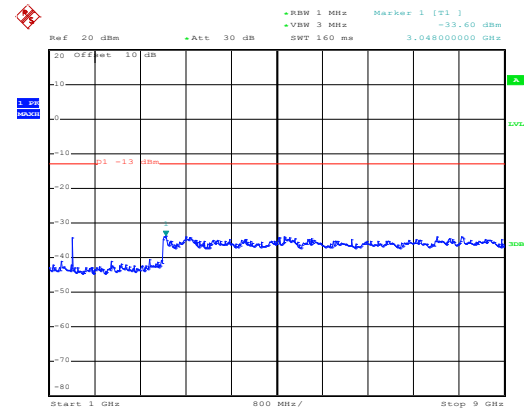

Date: 10.NOV.2017 12:41:34

1GHz~8GHz