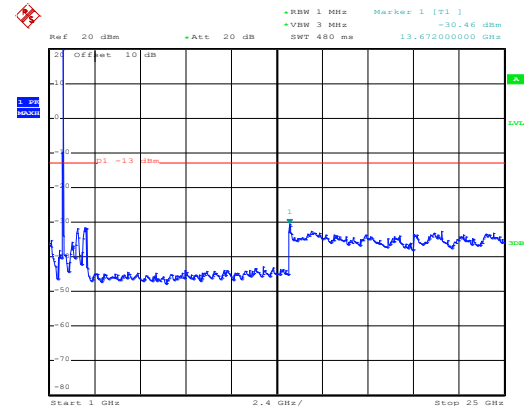

Date: 10.NOV.2017 12:00:33

1GHz~25GHz