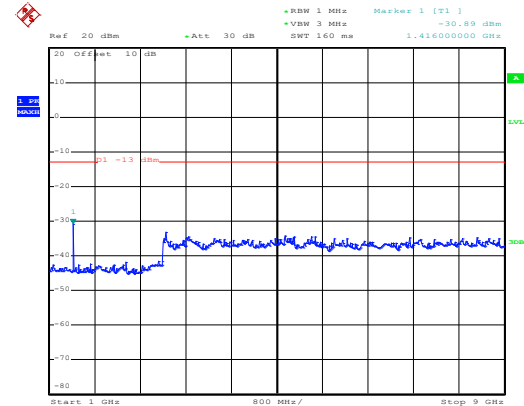

Date: 10.NOV.2017 13:03:06

1GHz~8GHz