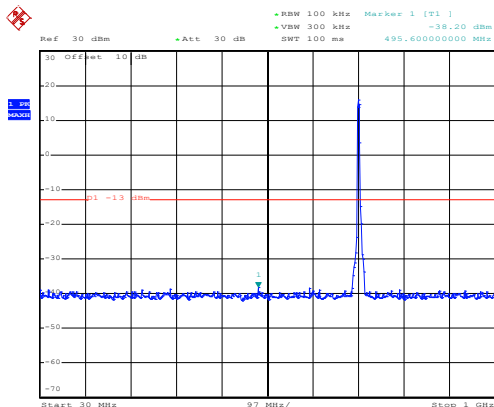

High channel

Date: 10.NOV.2017 13:27:22

30MHz~1GHz