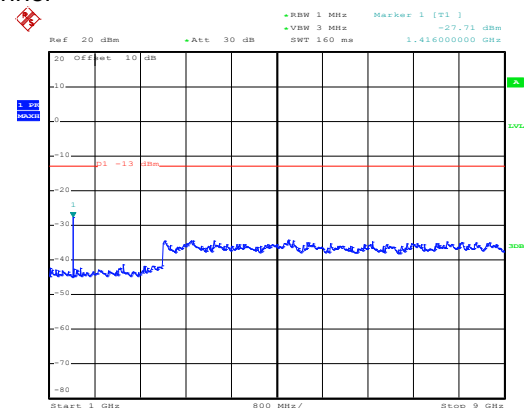

Date: 10.NOV.2017 13:19:13

30MHz~1GHz

Date: 10.NOV.2017 13:04:11

1GHz~8GHz

16 QAM & RB Size 12 Lowest channel

Date: 10.NOV.2017 13:15:59

30MHz~1GHz

Date: 10.NOV.2017 13:01:38