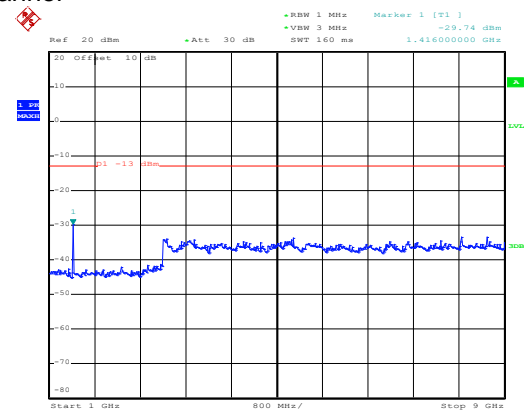

1GHz~8GHz

QPSK & RB Size 12 Lowest channel

Date: 10.NOV.2017 13:15:39

30MHz~1GHz

Date: 10.NOV.2017 13:01:28

1GHz~8GHz

Date: 10.NOV.2017 13:17:37

30MHz~1GHz