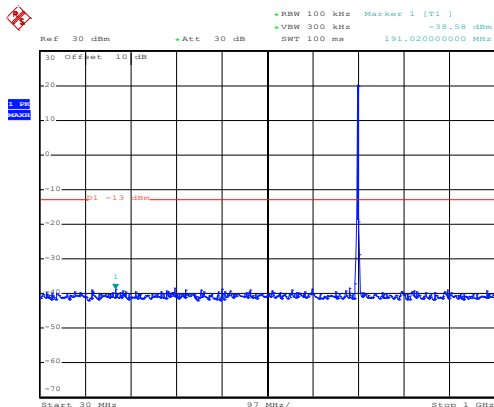

1GHz~8GHz

Middle channel

Date: 10.NOV.2017 13:42:54

30MHz~1GHz

Date: 10.NOV.2017 12:43:09

1GHz~8GHz

High channel

Date: 10.NOV.2017 13:45:10