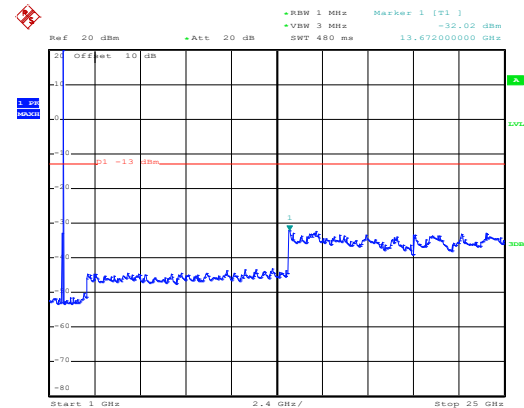

16 QAM & RB Size 25 Lowest channel

Date: 10.NOV.2017 08:17:32

30MHz~1GHz

Date: 10.NOV.2017 11:42:48

1GHz~25GHz

Middle channel

Date: 10.NOV.2017 08:18:20

30MHz~1GHz

Date: 10.NOV.2017 11:44:30

1GHz~25GHz

High channel

Date: 10.NOV.2017 08:19:10

30MHz~1GHz

Date: 10.NOV.2017 11:46:14

1GHz~25GHz

16 QAM & RB Size 50 Lowest channel