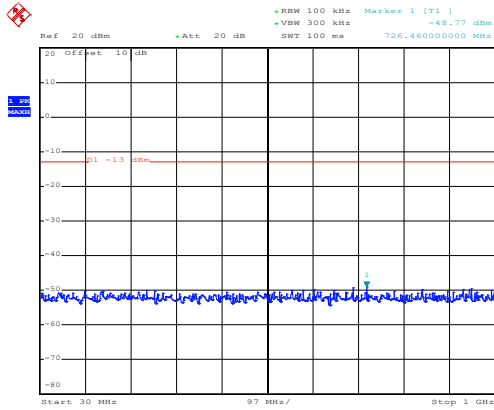

Middle channel

Date: 10.NOV.2017 08:25:20

30MHz~1GHz

Date: 10.NOV.2017 11:59:59

1GHz~25GHz

High channel

Date: 10.NOV.2017 08:26:06

30MHz~1GHz

Date: 10.NOV.2017 12:01:56

1GHz~25GHz

16 QAM & RB Size 100 Lowest channel

Date: 10.NOV.2017 08:24:50

30MHz~1GHz

Date: 10.NOV.2017 11:56:57

1GHz~25GHz

Middle channel