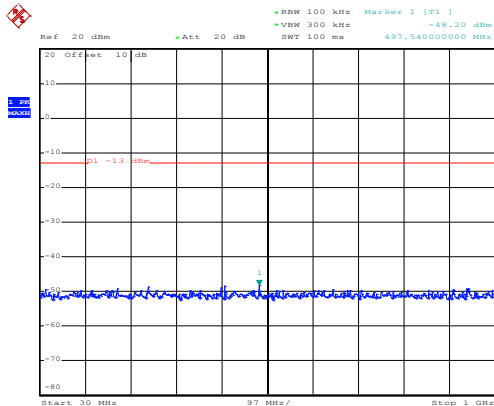

Middle channel

Date: 10.NOV.2017 08:20:32

30MHz~1GHz