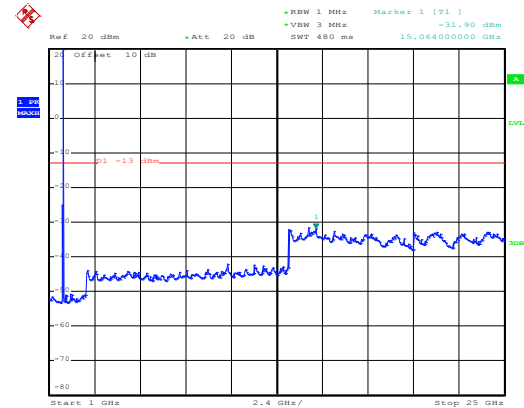

1GHz~25GHz

High channel

Date: 10.NOV.2017 08:19:27

30MHz~1GHz

Date: 10.NOV.2017 11:46:52

1GHz~25GHz

QPSK & RB Size 1 Lowest channel

Date: 10.NOV.2017 08:17:09

30MHz~1GHz

Date: 10.NOV.2017 11:41:43

1GHz~25GHz

Middle channel

Date: 10.NOV.2017 08:18:34

30MHz~1GHz

Date: 10.NOV.2017 11:43:49

1GHz~25GHz

High channel

Date: 10.NOV.2017 08:18:50

30MHz~1GHz

Date: 10.NOV.2017 11:45:28

1GHz~25GHz

QPSK & RB Size 25 Lowest channel

Date: 10.NOV.2017 08:17:28

30MHz~1GHz