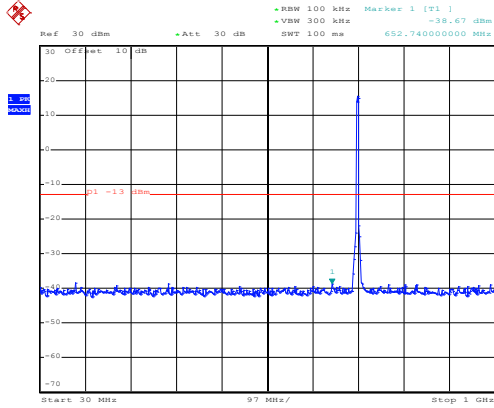

30MHz~1GHz

Date: 10.NOV.2017 13:04:41

1GHz~8GHz

16 QAM & RB Size 25 Lowest channel

Date: 10.NOV.2017 13:16:38

30MHz~1GHz

Date: 10.NOV.2017 13:02:01

1GHz~8GHz