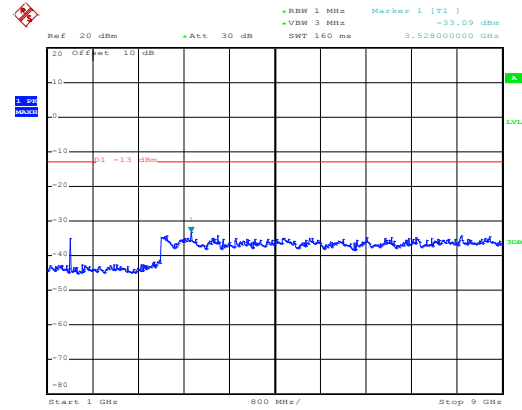

Date: 10.NOV.2017 12:47:41

1GHz~8GHz