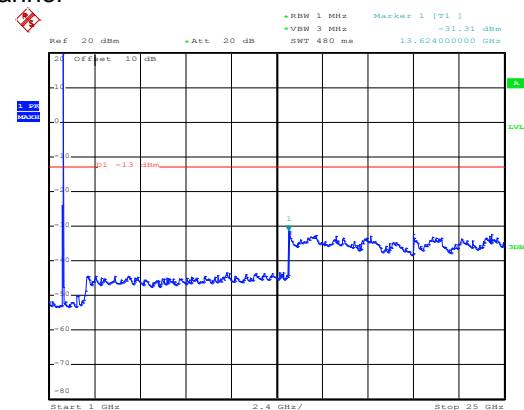

Date: 10.NOV.2017 11:59:25

1GHz~25GHz