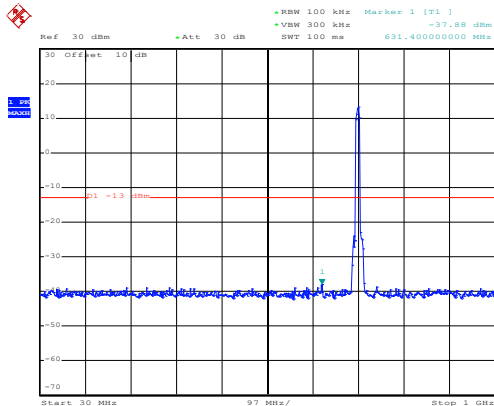

1GHz~8GHz

16 QAM & RB Size 50 Lowest channel

Date: 10.NOV.2017 13:58:34

30MHz~1GHz

Date: 10.NOV.2017 12:55:32

1GHz~8GHz

Middle channel

Date: 10.NOV.2017 14:00:29