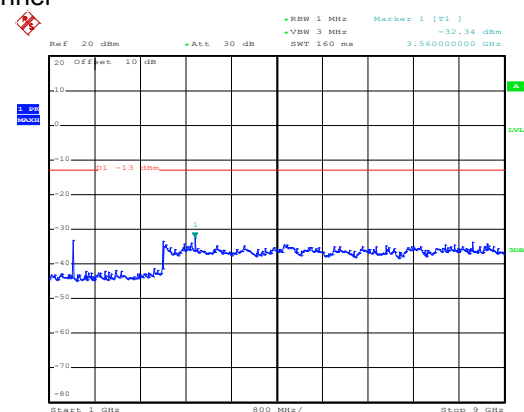

30MHz~1GHz

Date: 10.NOV.2017 12:42:53

1GHz~8GHz

Date: 10.NOV.2017 13:44:51

30MHz~1GHz

Date: 10.NOV.2017 12:44:31

1GHz~8GHz

16 QAM & RB Size 8 Lowest channel