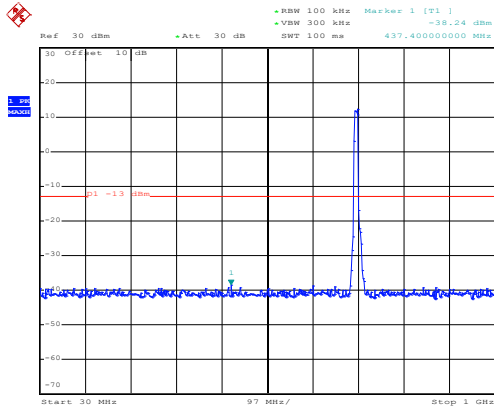

16 QAM & RB Size 50 Lowest channel

Date: 10.NOV.2017 13:58:34

30MHz~1GHz