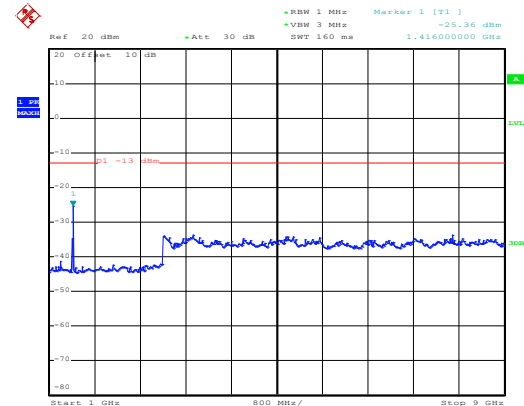

Date: 10.NOV.2017 12:12:48

1GHz~8GHz