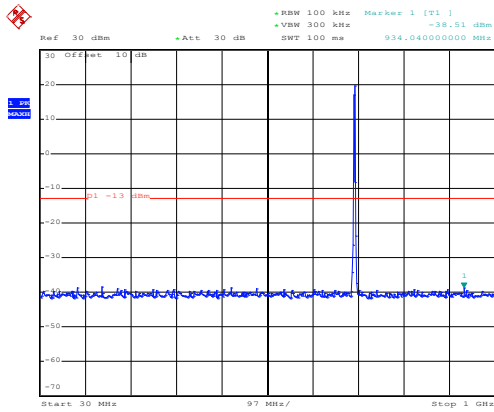

30MHz~1GHz

Date: 10.NOV.2017 12:42:53

1GHz~8GHz

Date: 10.NOV.2017 13:44:51

30MHz~1GHz

Date: 10.NOV.2017 12:44:31

1GHz~8GHz

16 QAM & RB Size 8 Lowest channel