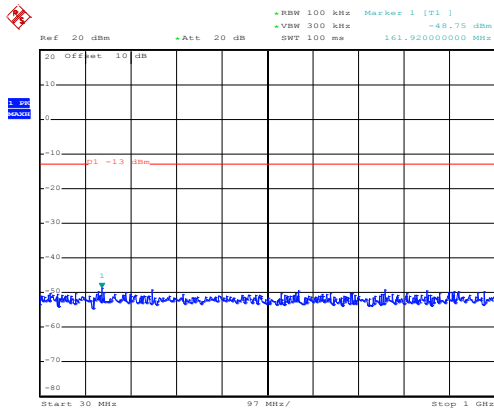

High channel

Date: 10.NOV.2017 08:18:55

30MHz~1GHz