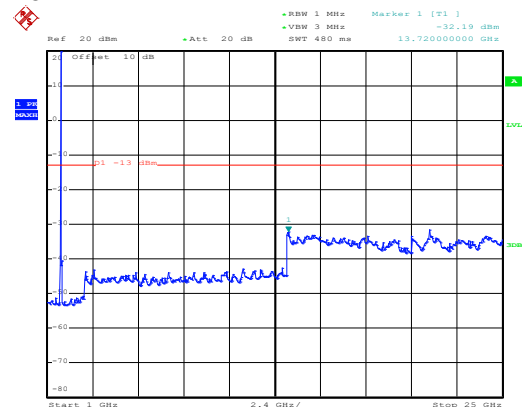

High channel

Date: 10.NOV.2017 11:53:25

1GHz~25GHz

16 QAM & RB Size 36 Lowest channel

Date: 10.NOV.2017 08:20:08

30MHz~1GHz

Date: 10.NOV.2017 11:50:26

1GHz~25GHz

Middle channel

Date: 10.NOV.2017 08:20:53

30MHz~1GHz

Date: 10.NOV.2017 11:52:12

1GHz~25GHz

High channel

Date: 10.NOV.2017 08:21:57

30MHz~1GHz

Date: 10.NOV.2017 11:53:57

1GHz~25GHz

16 QAM & RB Size 75 Lowest channel

Date: 10.NOV.2017 08:20:22

30MHz~1GHz

Date: 10.NOV.2017 11:50:59

1GHz~25GHz

Middle channel