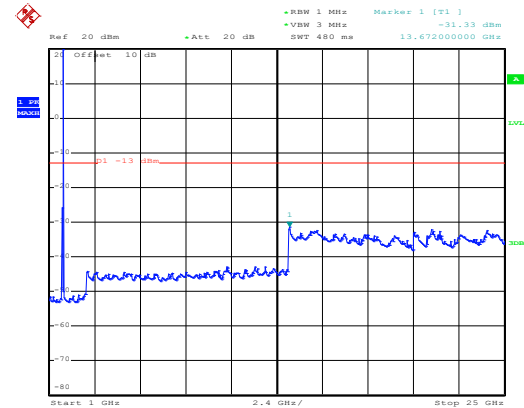

Date: 10.NOV.2017 11:51:27

1GHz~25GHz