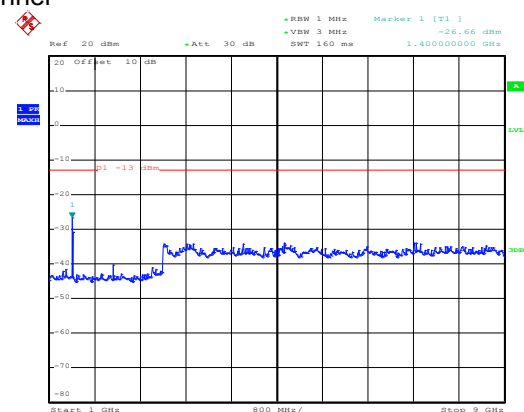

High channel

Date: 10.NOV.2017 12:58:46

1GHz~8GHz

16 QAM & RB Size 25 Lowest channel

Date: 10.NOV.2017 13:58:02

30MHz~1GHz

Date: 10.NOV.2017 12:55:03

1GHz~8GHz