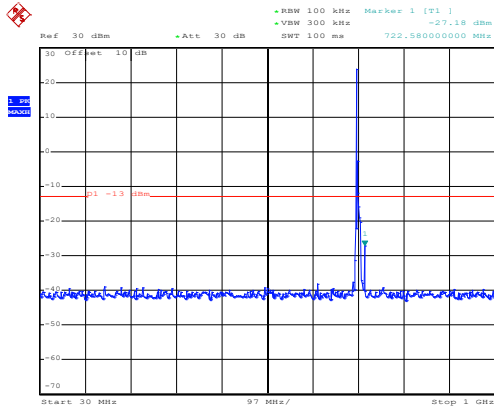

Date: 10.NOV.2017 13:20:23

30MHz~1GHz

Date: 10.NOV.2017 13:04:56

1GHz~8GHz

10MHz

16 QAM & RB Size 1 Lowest channel

Date: 10.NOV.2017 13:22:05

30MHz~1GHz