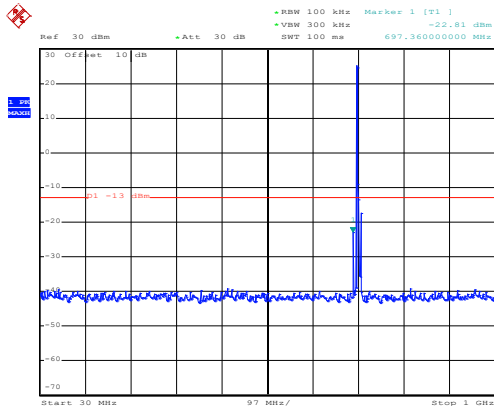

Date: 10.NOV.2017 12:45:20

1GHz~8GHz

5MHz

**16 QAM & RB Size 1
Lowest channel**

Date: 10.NOV.2017 13:47:21

30MHz~1GHz

Date: 10.NOV.2017 12:46:38

1GHz~8GHz