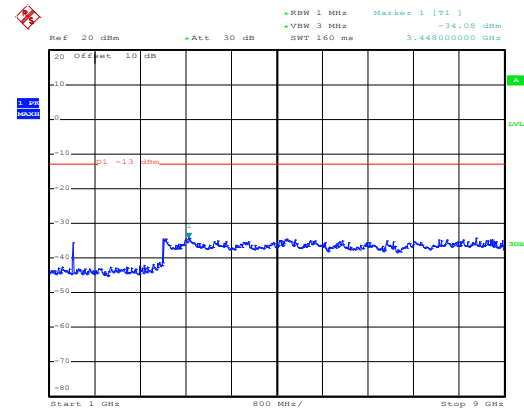

Date: 10.NOV.2017 13:10:59

1GHz~8GHz