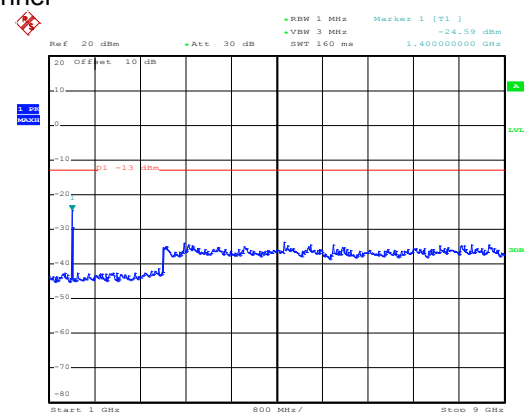

High channel

Date: 10.NOV.2017 13:10:04

1GHz~8GHz

16 QAM & RB Size 25 Lowest channel

Date: 10.NOV.2017 13:22:44

30MHz~1GHz

Date: 10.NOV.2017 13:06:50

1GHz~8GHz