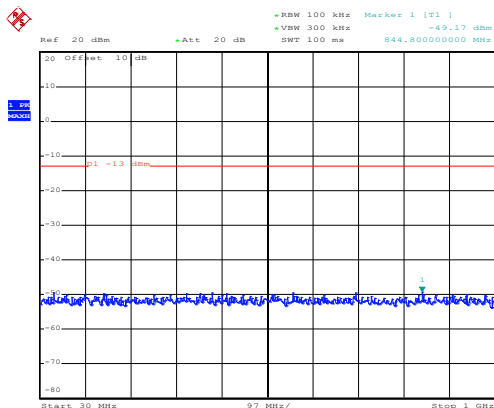

Date: 10.NOV.2017 08:20:38

30MHz~1GHz

Date: 10.NOV.2017 11:52:50

1GHz~25GHz

High channel

Date: 10.NOV.2017 08:22:26

30MHz~1GHz

Date: 10.NOV.2017 11:54:32

1GHz~25GHz

QPSK & RB Size 1 Lowest channel

Date: 10.NOV.2017 08:19:49

30MHz~1GHz

Date: 10.NOV.2017 11:49:28

1GHz~25GHz

Middle channel

Date: 10.NOV.2017 08:21:04