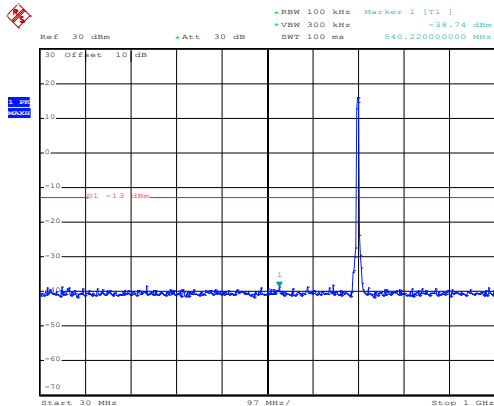

Middle channel

Date: 10.NOV.2017 13:50:17

30MHz~1GHz