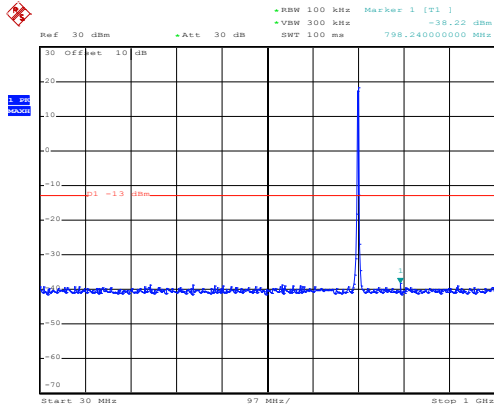

Middle channel

Date: 10.NOV.2017 13:43:38

30MHz~1GHz