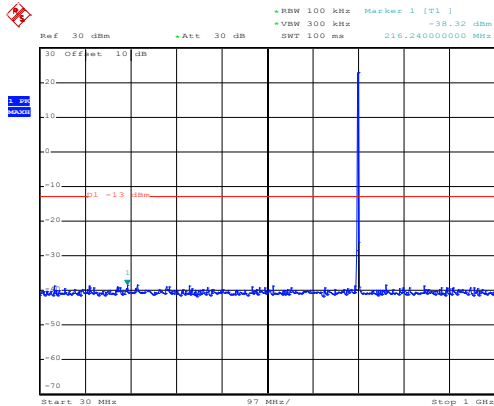

Middle channel

Date: 10.NOV.2017 13:35:09

30MHz~1GHz