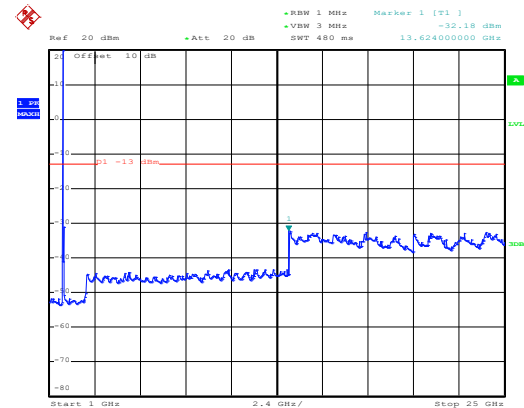

Date: 10.NOV.2017 08:17:47

30MHz~1GHz

Date: 10.NOV.2017 11:43:15

1GHz~25GHz

Middle channel

Date: 10.NOV.2017 08:18:01

30MHz~1GHz

Date: 10.NOV.2017 11:44:58

1GHz~25GHz

High channel

Date: 10.NOV.2017 08:19:27

30MHz~1GHz

Date: 10.NOV.2017 11:46:52

1GHz~25GHz

QPSK & RB Size 1 Lowest channel

Date: 10.NOV.2017 08:17:09