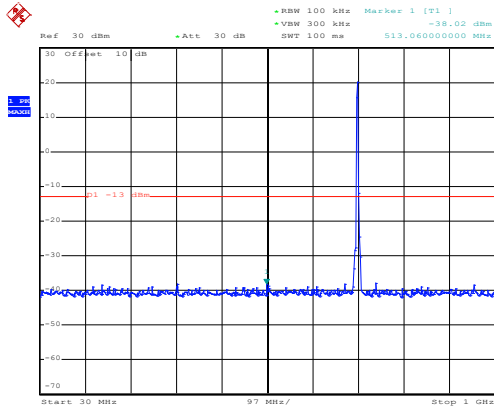

1GHz~8GHz

16 QAM & RB Size 12 Lowest channel

Date: 10.NOV.2017 13:48:00

30MHz~1GHz

Date: 10.NOV.2017 12:47:15

1GHz~8GHz

Middle channel

Date: 10.NOV.2017 13:49:52