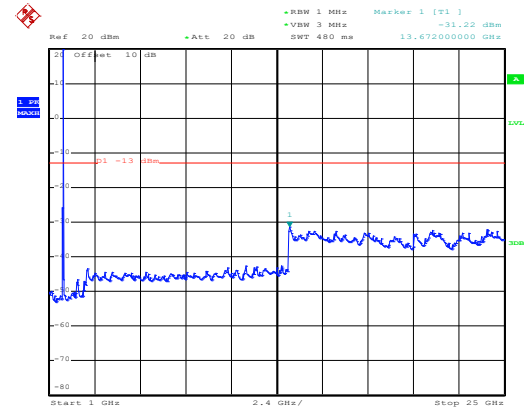

Date: 10.NOV.2017 08:19:05

30MHz~1GHz

Date: 10.NOV.2017 11:45:58

1GHz~25GHz

QPSK & RB Size 50 Lowest channel

Date: 10.NOV.2017 08:17:42

30MHz~1GHz

Date: 10.NOV.2017 11:43:05

1GHz~25GHz

Middle channel

Date: 10.NOV.2017 08:17:56

30MHz~1GHz

Date: 10.NOV.2017 11:44:47

1GHz~25GHz

High channel

Date: 10.NOV.2017 08:19:22