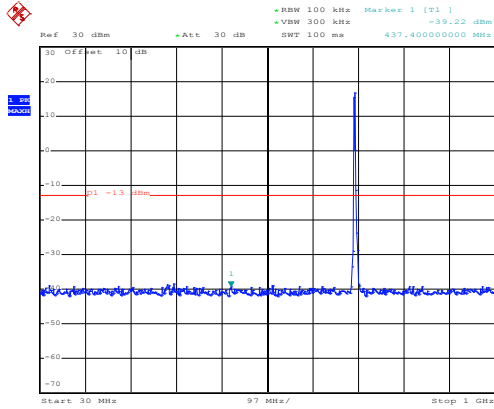

1GHz~8GHz

High channel

Date: 10.NOV.2017 13:51:01

30MHz~1GHz

Date: 10.NOV.2017 12:52:02

1GHz~8GHz

QPSK & RB Size 12 Lowest channel

Date: 10.NOV.2017 13:47:40