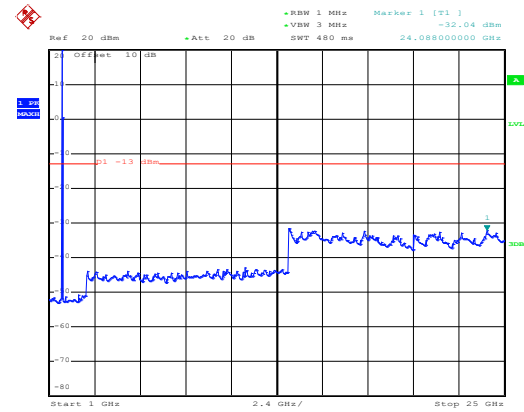

Date: 10.NOV.2017 11:41:43

1GHz~25GHz