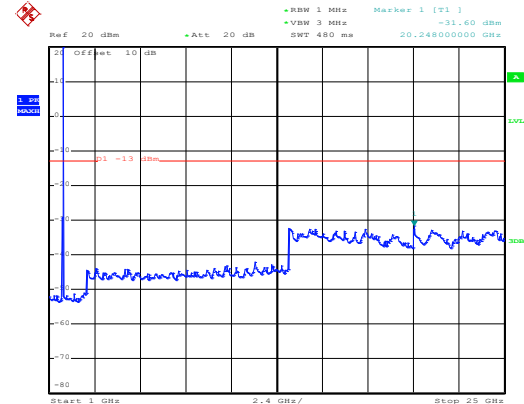

Date: 10.NOV.2017 11:44:01

1GHz~25GHz