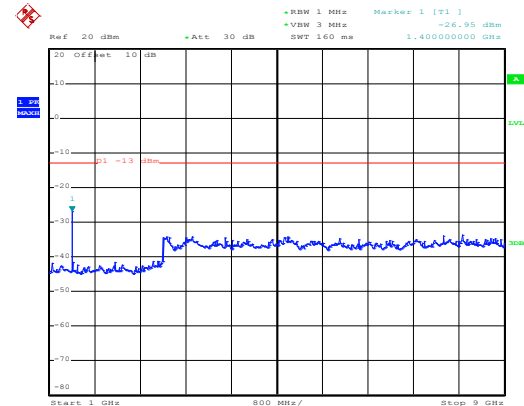

Date: 10.NOV.2017 12:50:44

1GHz~8GHz