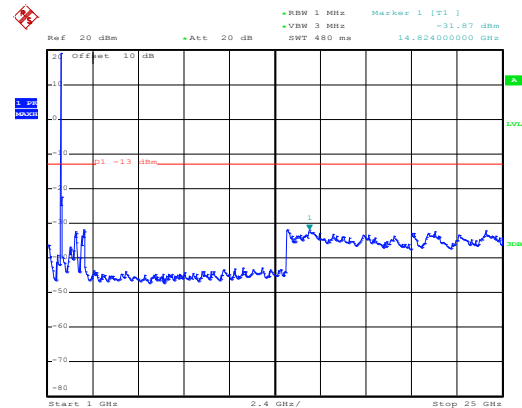

Date: 10.NOV.2017 11:59:47

1GHz~25GHz

High channel

Date: 10.NOV.2017 08:26:00

30MHz~1GHz

Date: 10.NOV.2017 12:01:42

1GHz~25GHz

QPSK & RB Size 100 Lowest channel

Date: 10.NOV.2017 08:24:45

30MHz~1GHz

Date: 10.NOV.2017 11:56:46

1GHz~25GHz

Middle channel

Date: 10.NOV.2017 08:24:59

30MHz~1GHz

Date: 10.NOV.2017 12:00:18

1GHz~25GHz

High channel

Date: 10.NOV.2017 08:26:21

30MHz~1GHz

Date: 10.NOV.2017 12:02:17

1GHz~25GHz

LTE band 12, 1.4MHz:

**16 QAM & RB Size 1
Lowest channel**