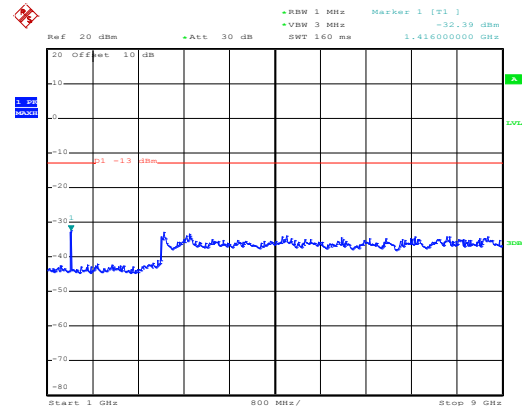

Date: 10.NOV.2017 12:51:27

1GHz~8GHz