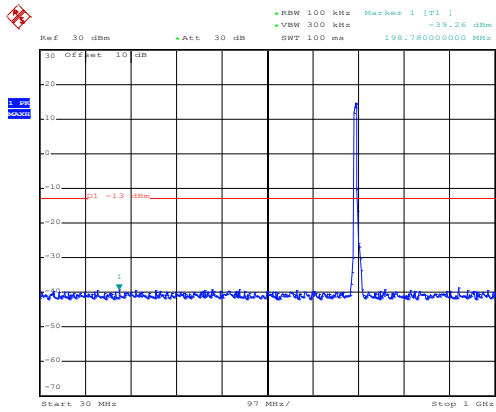

High channel

Date: 10.NOV.2017 12:58:46

1GHz~8GHz

16 QAM & RB Size 25 Lowest channel

Date: 10.NOV.2017 13:58:02

30MHz~1GHz

Date: 10.NOV.2017 12:55:03

1GHz~8GHz