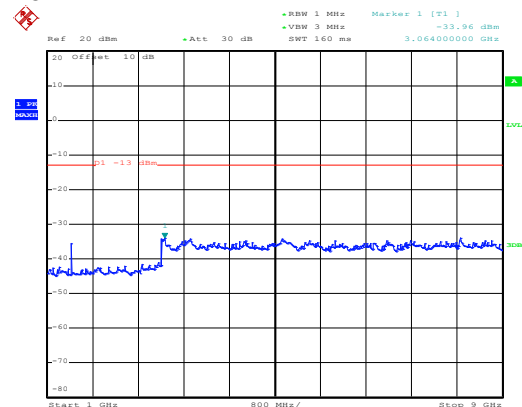

High channel

Date: 10.NOV.2017 13:51:34

30MHz~1GHz

Date: 10.NOV.2017 12:52:28

1GHz~8GHz

QPSK & RB Size 25 Lowest channel

Date: 10.NOV.2017 13:48:21

30MHz~1GHz