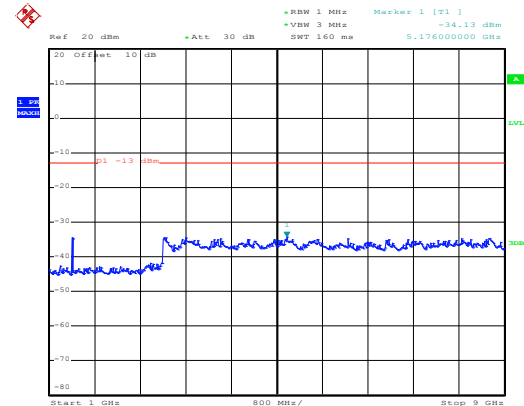

Date: 10.NOV.2017 12:58:10

1GHz~8GHz