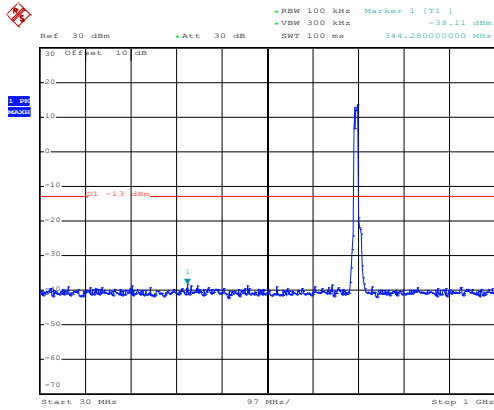

High channel

Date: 10.NOV.2017 14:06:33

30MHz~1GHz

Date: 10.NOV.2017 12:59:03

1GHz~8GHz

QPSK & RB Size 50 Lowest channel

Date: 10.NOV.2017 13:58:22

30MHz~1GHz