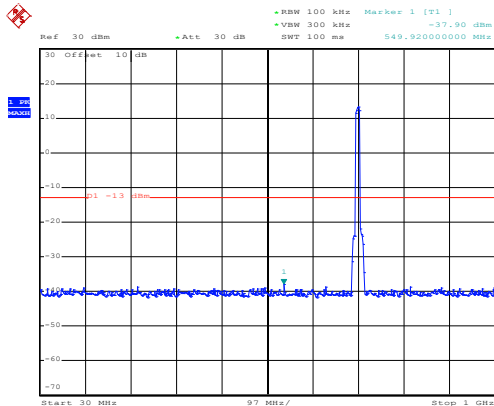

Middle channel

Date: 10.NOV.2017 14:00:11

30MHz~1GHz