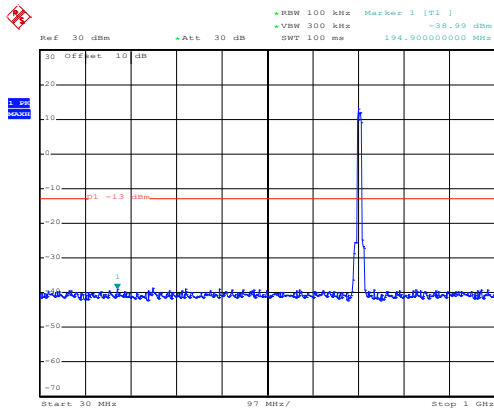

High channel

Date: 10.NOV.2017 13:28:03

30MHz~1GHz