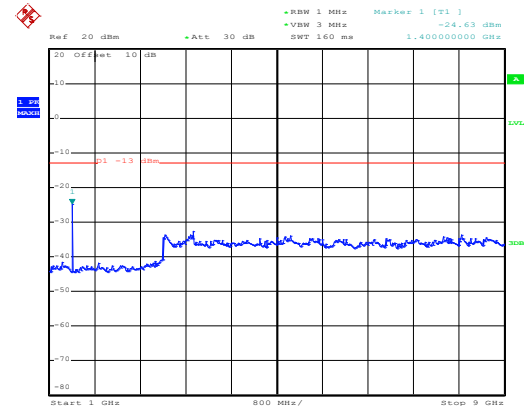

Date: 10.NOV.2017 13:47:09

30MHz~1GHz

Date: 10.NOV.2017 12:46:27

1GHz~8GHz

Middle channel

Date: 10.NOV.2017 13:49:05

30MHz~1GHz

Date: 10.NOV.2017 12:50:32