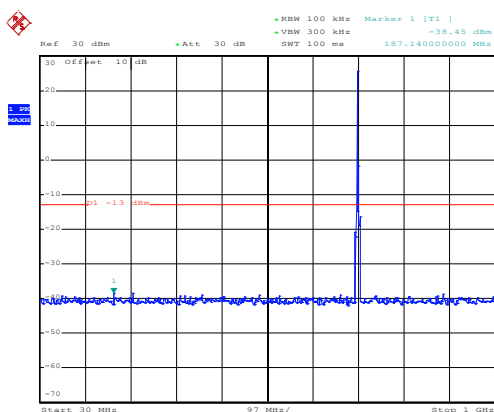

Date: 10.NOV.2017 13:44:51

30MHz~1GHz