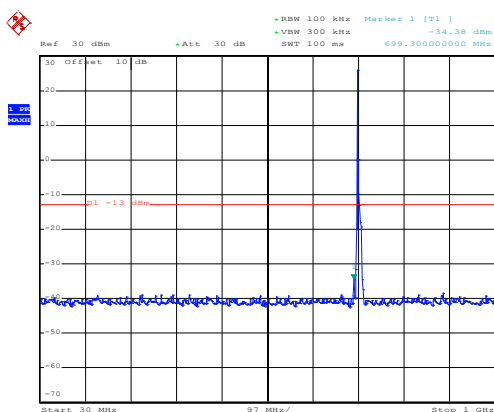

Date: 10.NOV.2017 14:06:15

30MHz~1GHz