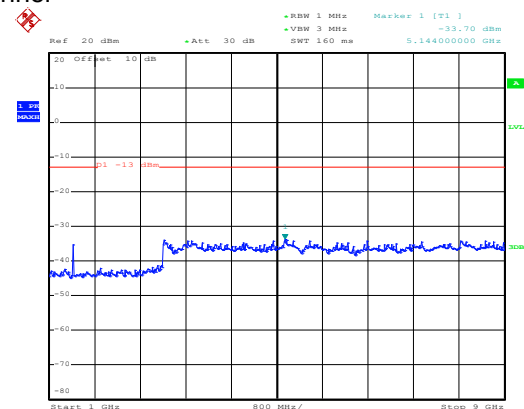

Date: 10.NOV.2017 13:02:57

1GHz~8GHz

High channel

Date: 10.NOV.2017 13:19:37

30MHz~1GHz

Date: 10.NOV.2017 13:04:28

1GHz~8GHz

QPSK & RB Size 25 Lowest channel