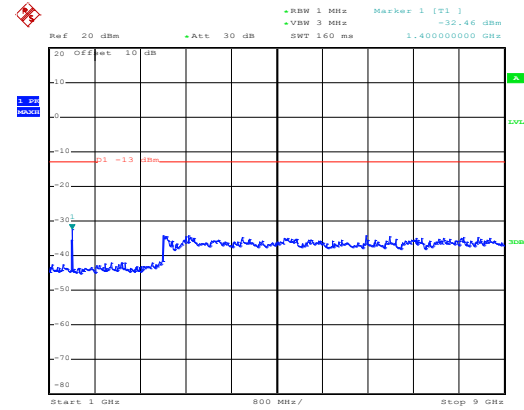

Date: 10.NOV.2017 12:45:20

1GHz~8GHz

5MHz

**16 QAM & RB Size 1
Lowest channel**

Date: 10.NOV.2017 13:47:21

30MHz~1GHz

Date: 10.NOV.2017 12:46:38

1GHz~8GHz