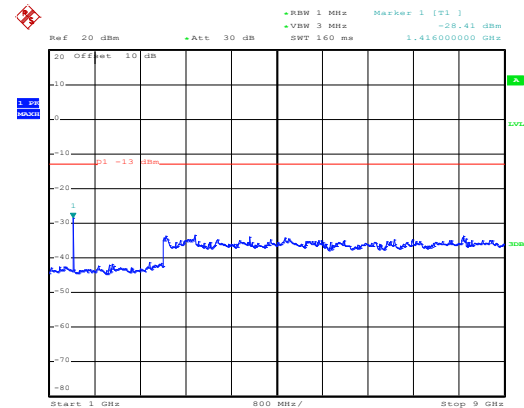

Date: 10.NOV.2017 12:52:02

1GHz~8GHz