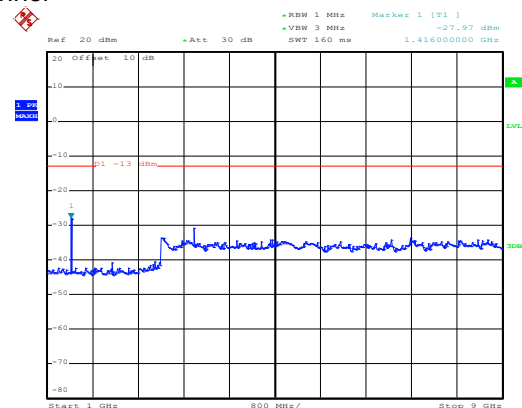

Date: 10.NOV.2017 12:13:27

1GHz~8GHz