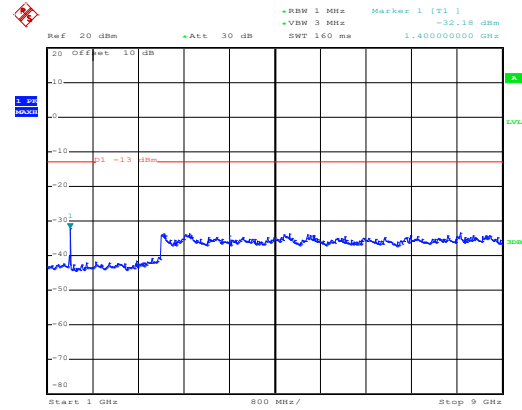

QPSK & RB Size 1 Lowest channel

Date: 10.NOV.2017 13:57:03

30MHz~1GHz

Date: 10.NOV.2017 12:54:02

1GHz~8GHz

Middle channel

Date: 10.NOV.2017 13:58:59

30MHz~1GHz