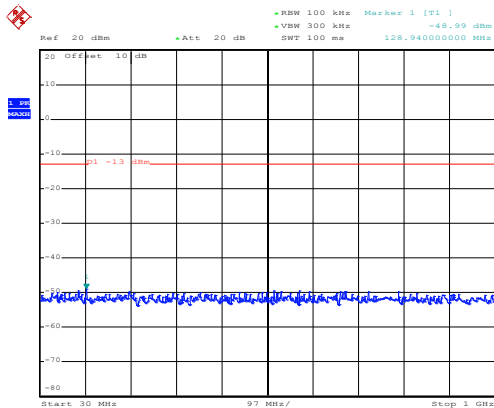

Date: 10.NOV.2017 08:17:47

30MHz~1GHz

Date: 10.NOV.2017 11:43:15

1GHz~25GHz

Middle channel

Date: 10.NOV.2017 08:18:01

30MHz~1GHz

Date: 10.NOV.2017 11:44:58

1GHz~25GHz

High channel

Date: 10.NOV.2017 08:19:27

30MHz~1GHz

Date: 10.NOV.2017 11:46:52

1GHz~25GHz

QPSK & RB Size 1 Lowest channel

Date: 10.NOV.2017 08:17:09