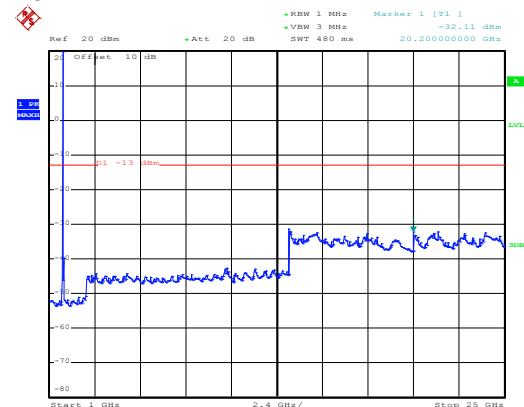

16 QAM & RB Size 25 Lowest channel

Date: 10.NOV.2017 08:17:32

30MHz~1GHz

Date: 10.NOV.2017 11:42:48

1GHz~25GHz

Middle channel

Date: 10.NOV.2017 08:18:20

30MHz~1GHz

Date: 10.NOV.2017 11:44:30

1GHz~25GHz

High channel

Date: 10.NOV.2017 08:19:10

30MHz~1GHz

Date: 10.NOV.2017 11:46:14

1GHz~25GHz

16 QAM & RB Size 50 Lowest channel