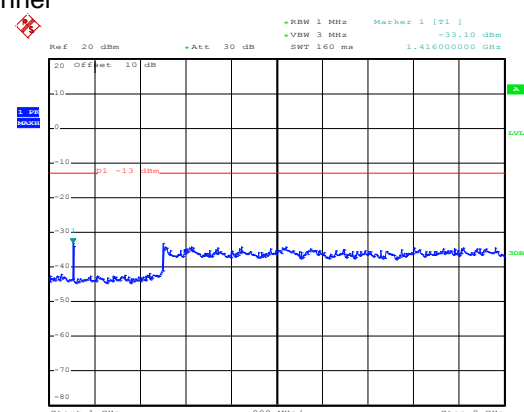

Date: 10.NOV.2017 13:04:56

1GHz~8GHz