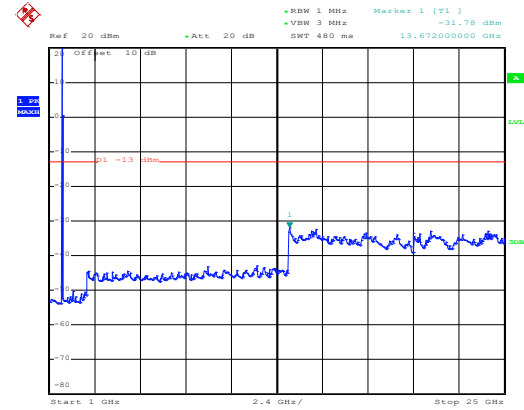

30MHz~1GHz

Date: 10.NOV.2017 11:46:38

1GHz~25GHz

15MHz

**16 QAM & RB Size 1
Lowest channel**

Date: 10.NOV.2017 08:19:54

30MHz~1GHz

Date: 10.NOV.2017 11:49:50

1GHz~25GHz

Date: 10.NOV.2017 08:21:11

30MHz~1GHz

Middle channel

Date: 10.NOV.2017 11:51:38

1GHz~25GHz

Date: 10.NOV.2017 08:21:31

30MHz~1GHz