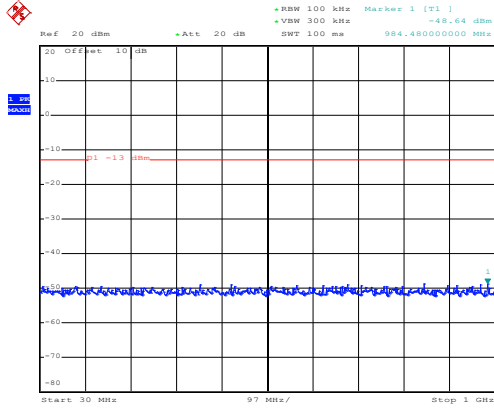

Date: 10.NOV.2017 11:59:47

1GHz~25GHz

High channel

Date: 10.NOV.2017 08:26:00

30MHz~1GHz

Date: 10.NOV.2017 12:01:42

1GHz~25GHz

QPSK & RB Size 100 Lowest channel