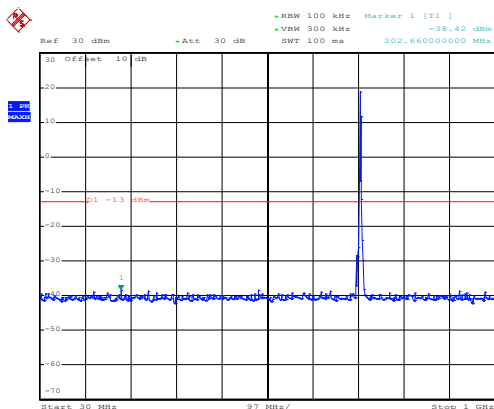

High channel

Date: 10.NOV.2017 13:19:37

30MHz~1GHz