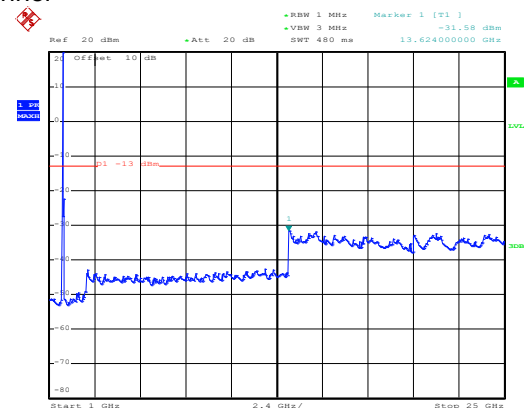

Date: 10.NOV.2017 11:54:20

1GHz~25GHz