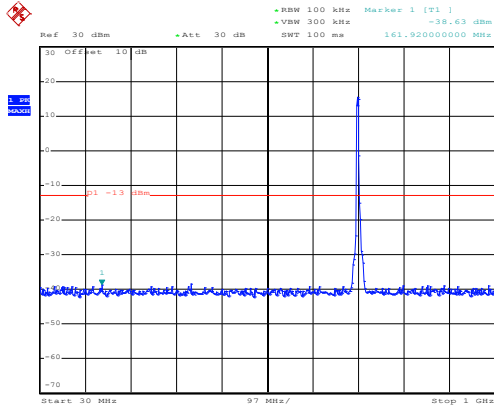

High channel

Date: 10.NOV.2017 13:10:04

1GHz~8GHz

16 QAM & RB Size 25 Lowest channel

Date: 10.NOV.2017 13:22:44

30MHz~1GHz

Date: 10.NOV.2017 13:06:50

1GHz~8GHz