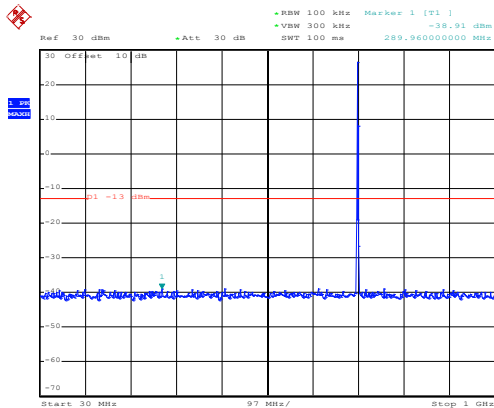

LTE band 12, 1.4MHz:

**16 QAM & RB Size 1
Lowest channel**

Date: 10.NOV.2017 13:32:20

30MHz~1GHz

Date: 10.NOV.2017 12:09:16

1GHz~8GHz

Date: 10.NOV.2017 13:34:42

30MHz~1GHz

Middle channel

Date: 10.NOV.2017 12:12:05

1GHz~8GHz

Date: 10.NOV.2017 13:37:03

30MHz~1GHz

High channel

Date: 10.NOV.2017 12:13:37

1GHz~8GHz