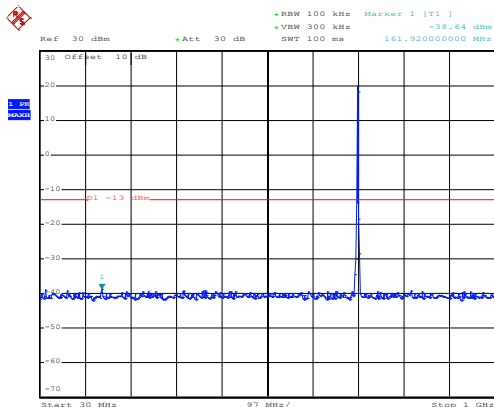

High channel

Date: 10.NOV.2017 13:45:27

30MHz~1GHz