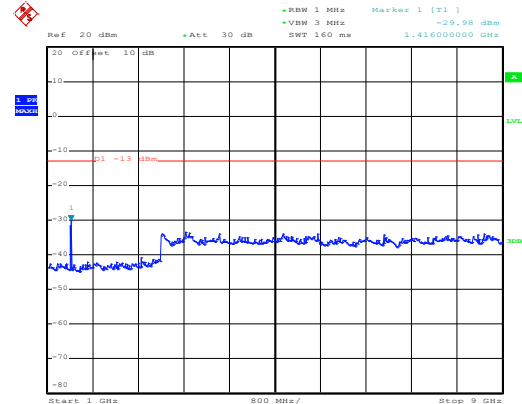

Date: 10.NOV.2017 12:43:38

1GHz~8GHz