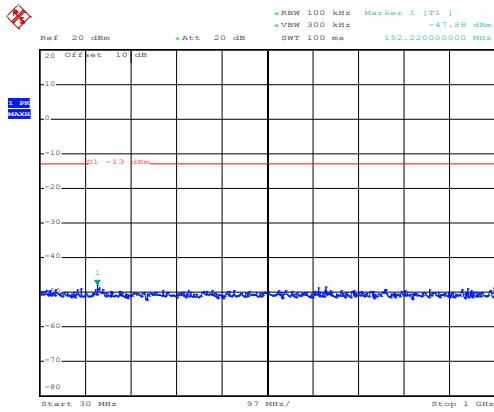

QPSK & RB Size 50 Lowest channel

Date: 10.NOV.2017 08:23:34

30MHz~1GHz