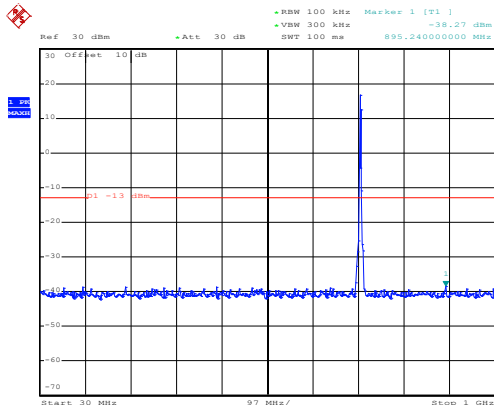

High channel

Date: 10.NOV.2017 13:19:58

30MHz~1GHz