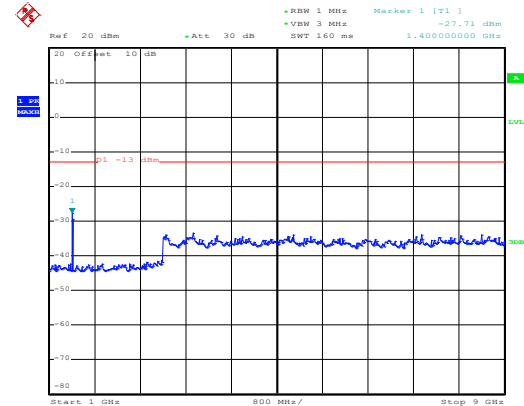

Date: 10.NOV.2017 12:51:14

1GHz~8GHz