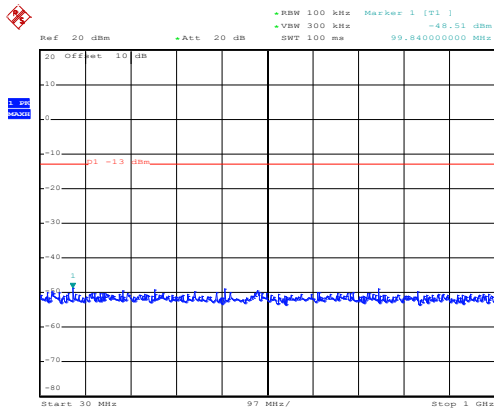

Date: 10.NOV.2017 12:01:56

1GHz~25GHz

16 QAM & RB Size 100 Lowest channel

Date: 10.NOV.2017 08:24:50

30MHz~1GHz

Date: 10.NOV.2017 11:56:57

1GHz~25GHz

Middle channel

Date: 10.NOV.2017 08:25:03

30MHz~1GHz

Date: 10.NOV.2017 12:00:33

1GHz~25GHz

High channel

Date: 10.NOV.2017 08:26:27

30MHz~1GHz

Date: 10.NOV.2017 12:02:28

1GHz~25GHz

QPSK & RB Size 1 Lowest channel

Date: 10.NOV.2017 08:22:40

30MHz~1GHz

Date: 10.NOV.2017 11:55:30

1GHz~25GHz

Middle channel

Date: 10.NOV.2017 08:25:32