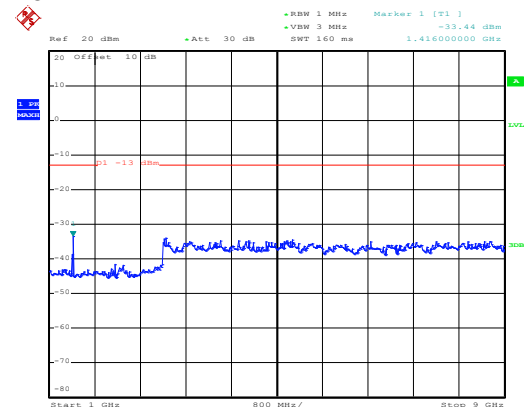

Date: 10.NOV.2017 12:59:13

1GHz~8GHz