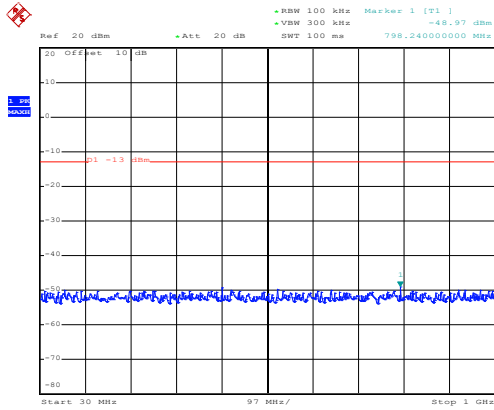

Middle channel

Date: 10.NOV.2017 08:20:53

30MHz~1GHz

Date: 10.NOV.2017 11:52:12

1GHz~25GHz

High channel

Date: 10.NOV.2017 08:21:57

30MHz~1GHz

Date: 10.NOV.2017 11:53:57

1GHz~25GHz

16 QAM & RB Size 75 Lowest channel

Date: 10.NOV.2017 08:20:22

30MHz~1GHz

Date: 10.NOV.2017 11:50:59

1GHz~25GHz

Middle channel