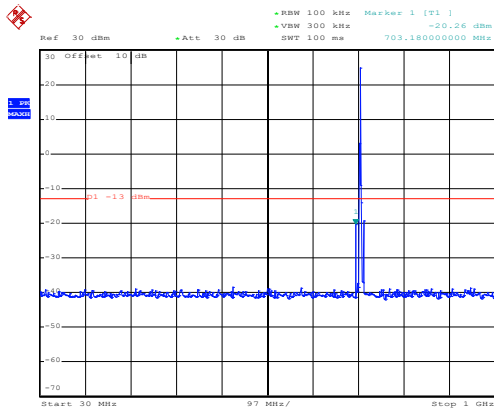

High channel

Date: 10.NOV.2017 13:51:01

30MHz~1GHz