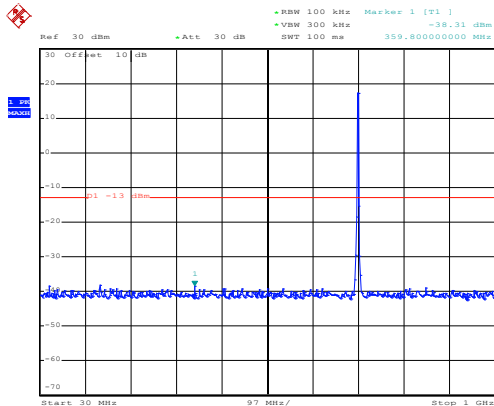

Middle channel

Date: 10.NOV.2017 13:43:54

30MHz~1GHz