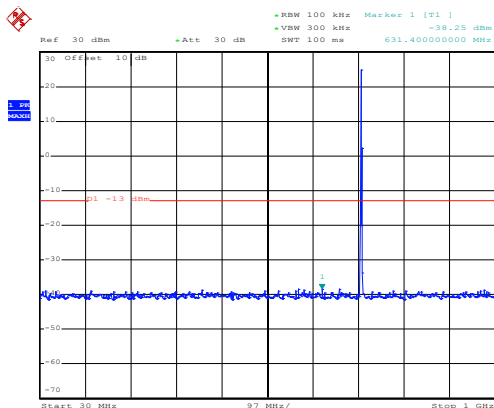

1GHz~8GHz

Middle channel

Date: 10.NOV.2017 13:34:25

30MHz~1GHz

Date: 10.NOV.2017 12:11:52

1GHz~8GHz

High channel

Date: 10.NOV.2017 13:36:44