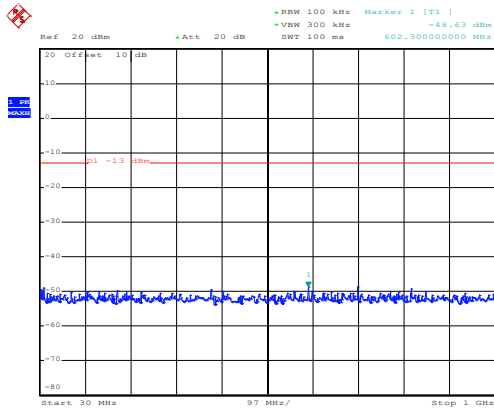

Date: 10.NOV.2017 08:17:47

30MHz~1GHz

Date: 10.NOV.2017 11:43:15

1GHz~25GHz

Middle channel

Date: 10.NOV.2017 08:18:01

30MHz~1GHz

Date: 10.NOV.2017 11:44:58

1GHz~25GHz

High channel

Date: 10.NOV.2017 08:19:27

30MHz~1GHz

Date: 10.NOV.2017 11:46:52

1GHz~25GHz

QPSK & RB Size 1 Lowest channel

Date: 10.NOV.2017 08:17:09