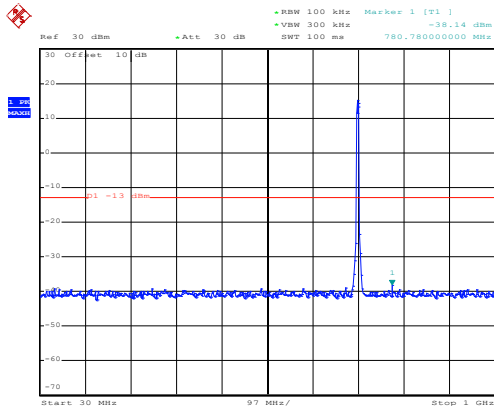

16 QAM & RB Size 25 Lowest channel

Date: 10.NOV.2017 13:48:34

30MHz~1GHz

Date: 10.NOV.2017 12:47:41

1GHz~8GHz

Middle channel

Date: 10.NOV.2017 13:50:31

30MHz~1GHz