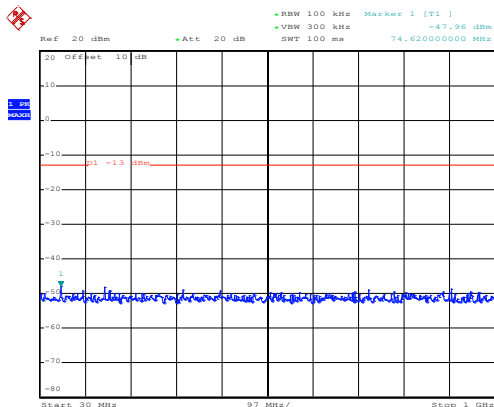

Middle channel

Date: 10.NOV.2017 08:20:53

30MHz~1GHz

Date: 10.NOV.2017 11:52:12

1GHz~25GHz

High channel

Date: 10.NOV.2017 08:21:57

30MHz~1GHz

Date: 10.NOV.2017 11:53:57

1GHz~25GHz

16 QAM & RB Size 75 Lowest channel

Date: 10.NOV.2017 08:20:22

30MHz~1GHz

Date: 10.NOV.2017 11:50:59

1GHz~25GHz

Middle channel