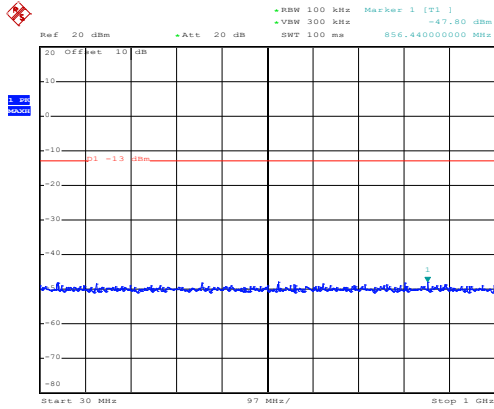

16 QAM & RB Size 50 Lowest channel

Date: 10.NOV.2017 08:24:35

30MHz~1GHz