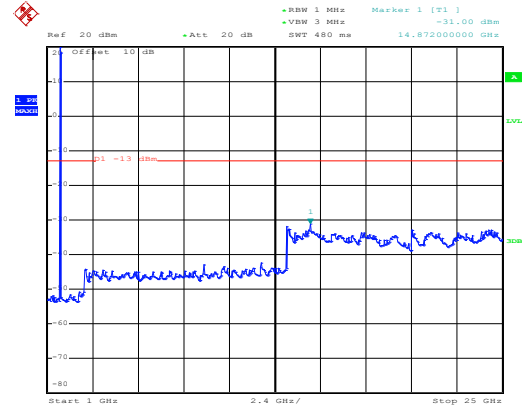

High channel

Date: 10.NOV.2017 11:53:25

1GHz~25GHz

16 QAM & RB Size 36 Lowest channel

Date: 10.NOV.2017 08:20:08

30MHz~1GHz

Date: 10.NOV.2017 11:50:26

1GHz~25GHz

Middle channel

Date: 10.NOV.2017 08:20:53

30MHz~1GHz

Date: 10.NOV.2017 11:52:12

1GHz~25GHz

High channel

Date: 10.NOV.2017 08:21:57

30MHz~1GHz