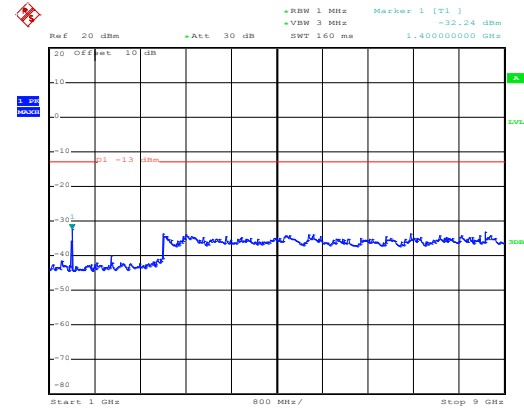

High channel

Date: 10.NOV.2017 13:46:12

30MHz~1GHz

Date: 10.NOV.2017 12:45:29

1GHz~8GHz

QPSK & RB Size 1 Lowest channel

Date: 10.NOV.2017 13:39:37

30MHz~1GHz