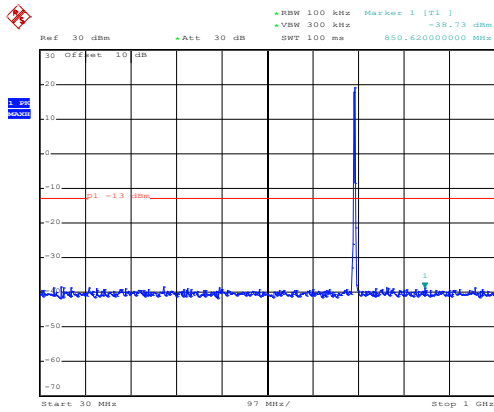

Date: 10.NOV.2017 13:44:21

30MHz~1GHz

Date: 10.NOV.2017 12:44:18

1GHz~8GHz

QPSK & RB Size 8 Lowest channel

Date: 10.NOV.2017 13:40:31

30MHz~1GHz

Date: 10.NOV.2017 12:41:11