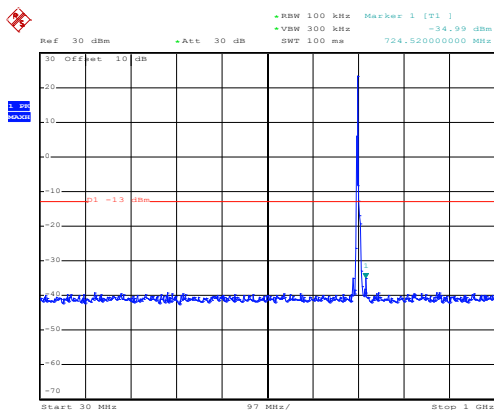

Date: 10.NOV.2017 13:24:04

30MHz~1GHz