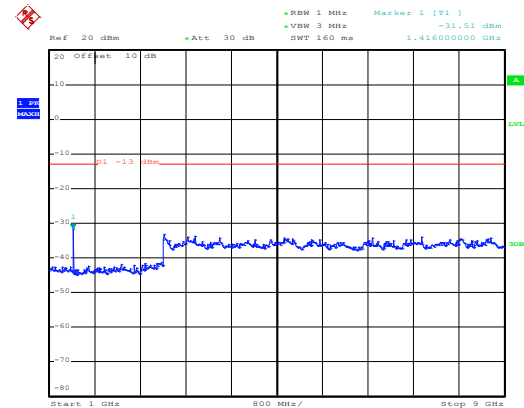

Date: 10.NOV.2017 12:44:18

1GHz~8GHz