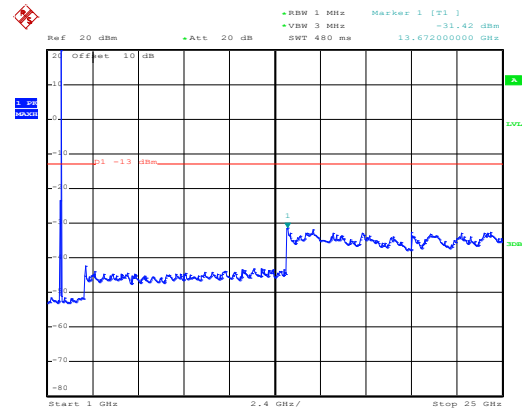

QPSK & RB Size 36 Lowest channel

Date: 10.NOV.2017 08:20:04

30MHz~1GHz

Date: 10.NOV.2017 11:50:15

1GHz~25GHz

Date: 10.NOV.2017 08:20:48

30MHz~1GHz

Date: 10.NOV.2017 11:51:58

1GHz~25GHz

Date: 10.NOV.2017 08:21:50

30MHz~1GHz

Date: 10.NOV.2017 11:53:43

1GHz~25GHz

QPSK & RB Size 75 Lowest channel

Date: 10.NOV.2017 08:20:17

30MHz~1GHz