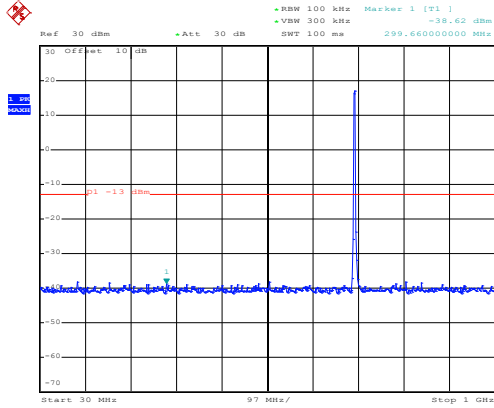

QPSK & RB Size 15 Lowest channel

Date: 10.NOV.2017 13:41:20

30MHz~1GHz