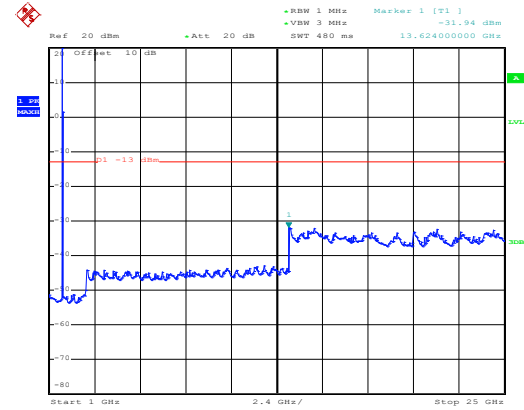

Date: 10.NOV.2017 08:22:20

30MHz~1GHz

Date: 10.NOV.2017 11:54:20

1GHz~25GHz

20MHz

16 QAM & RB Size 1 Lowest channel

Date: 10.NOV.2017 08:23:11

30MHz~1GHz