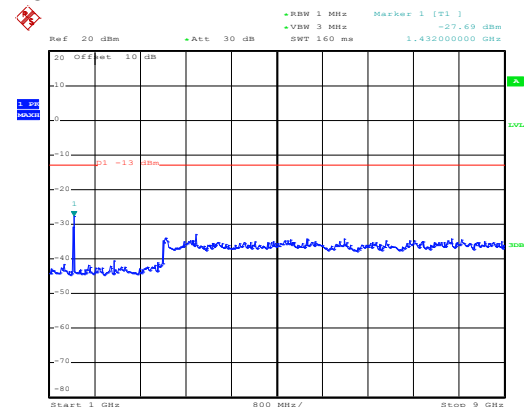

Middle channel

Date: 10.NOV.2017 13:35:09

30MHz~1GHz

Date: 10.NOV.2017 12:12:20

1GHz~8GHz

High channel

Date: 10.NOV.2017 13:37:25

30MHz~1GHz

Date: 10.NOV.2017 12:13:53

1GHz~8GHz

QPSK & RB Size 6 Lowest channel

Date: 10.NOV.2017 13:33:24

30MHz~1GHz

Date: 10.NOV.2017 12:11:14

1GHz~8GHz

Middle channel