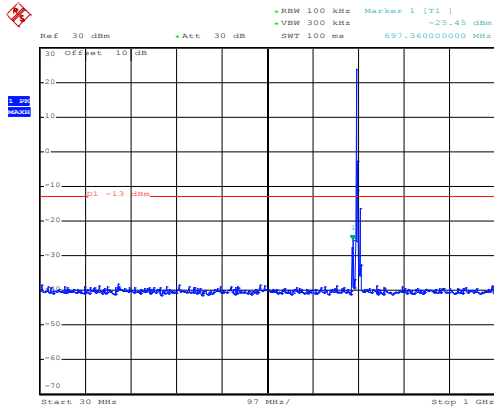

QPSK & RB Size 1 Lowest channel

Date: 10.NOV.2017 13:14:54

30MHz~1GHz