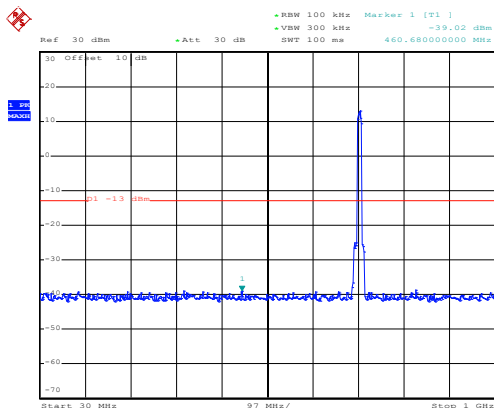

High channel

Date: 10.NOV.2017 14:07:30

30MHz~1GHz