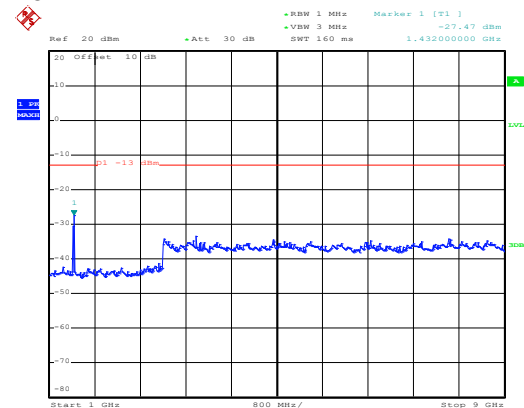

30MHz~1GHz

High channel