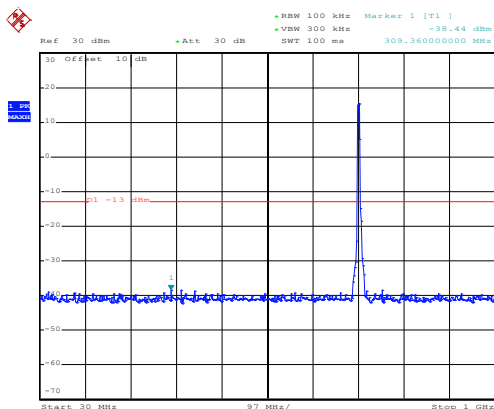

Date: 10.NOV.2017 14:06:51

30MHz~1GHz