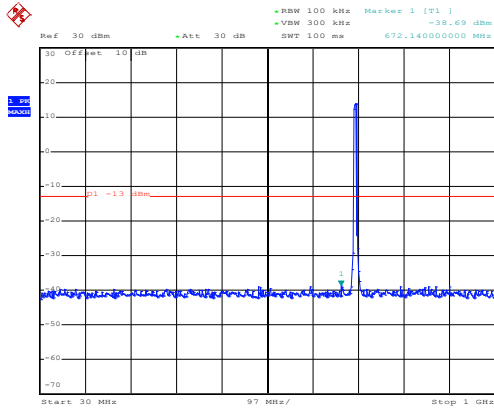

16 QAM & RB Size 25 Lowest channel

Date: 10.NOV.2017 13:48:34

30MHz~1GHz