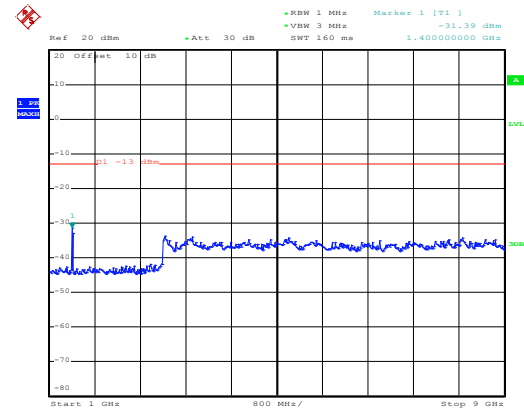

Date: 10.NOV.2017 12:57:25

1GHz~8GHz