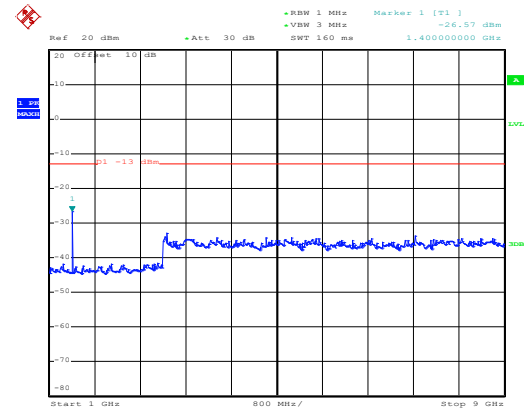

Date: 10.NOV.2017 13:06:11

1GHz~8GHz