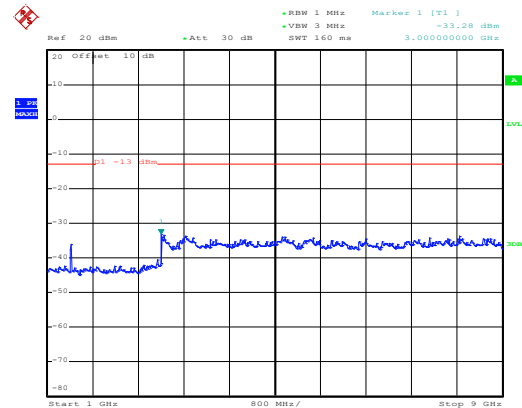

Date: 10.NOV.2017 12:59:31

1GHz~8GHz