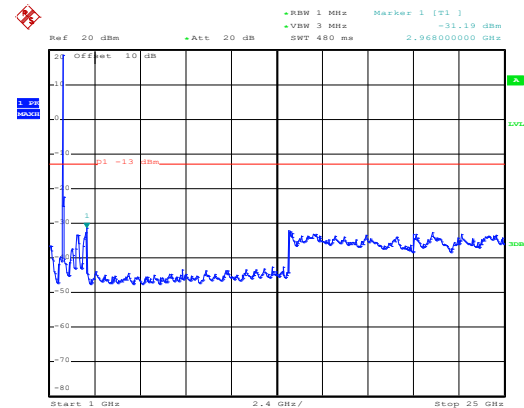

Date: 10.NOV.2017 12:01:56

1GHz~25GHz

16 QAM & RB Size 100 Lowest channel

Date: 10.NOV.2017 08:24:50

30MHz~1GHz

Date: 10.NOV.2017 11:56:57

1GHz~25GHz

Middle channel

Date: 10.NOV.2017 08:25:03

30MHz~1GHz

Date: 10.NOV.2017 12:00:33

1GHz~25GHz

High channel

Date: 10.NOV.2017 08:26:27

30MHz~1GHz

Date: 10.NOV.2017 12:02:28

1GHz~25GHz

QPSK & RB Size 1 Lowest channel

Date: 10.NOV.2017 08:22:40

30MHz~1GHz

Date: 10.NOV.2017 11:55:30

1GHz~25GHz

Middle channel

Date: 10.NOV.2017 08:25:32