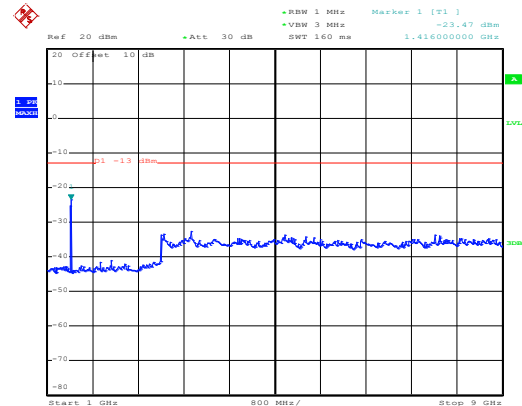

Date: 10.NOV.2017 12:11:52

1GHz~8GHz