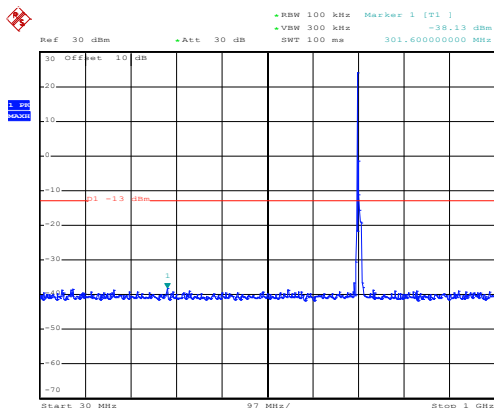

High channel

Date: 10.NOV.2017 13:26:03

30MHz~1GHz