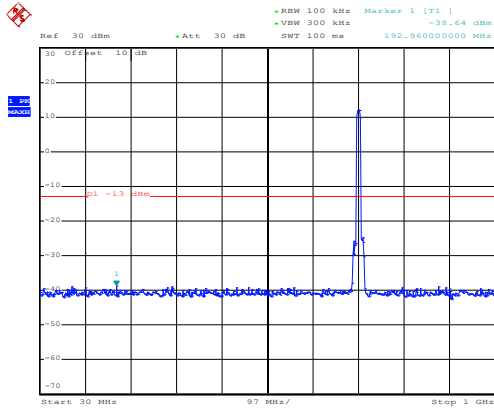

16 QAM & RB Size 50 Lowest channel

Date: 10.NOV.2017 13:23:21

30MHz~1GHz