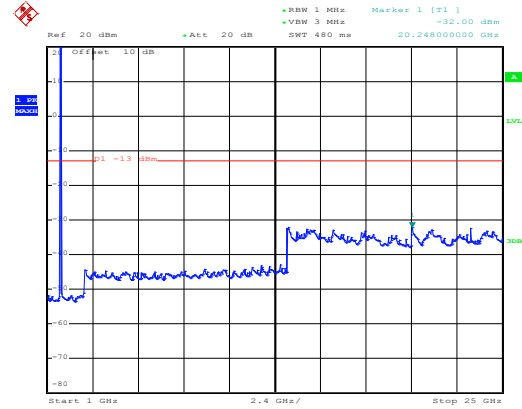

30MHz~1GHz

Date: 10.NOV.2017 12:01:19

1GHz~25GHz

16 QAM & RB Size 50 Lowest channel

Date: 10.NOV.2017 08:24:35

30MHz~1GHz

Date: 10.NOV.2017 11:56:24

1GHz~25GHz