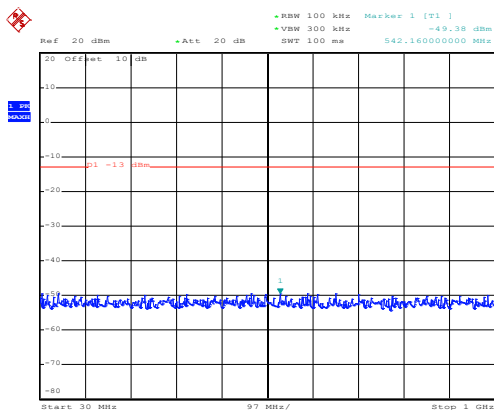

Date: 10.NOV.2017 08:25:36

30MHz~1GHz