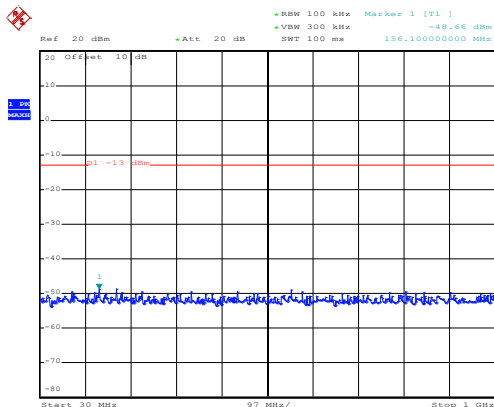

16 QAM & RB Size 25 Lowest channel

Date: 10.NOV.2017 08:17:32

30MHz~1GHz

Date: 10.NOV.2017 11:42:48

1GHz~25GHz

Middle channel

Date: 10.NOV.2017 08:18:20

30MHz~1GHz

Date: 10.NOV.2017 11:44:30

1GHz~25GHz

High channel

Date: 10.NOV.2017 08:19:10

30MHz~1GHz

Date: 10.NOV.2017 11:46:14

1GHz~25GHz

16 QAM & RB Size 50 Lowest channel