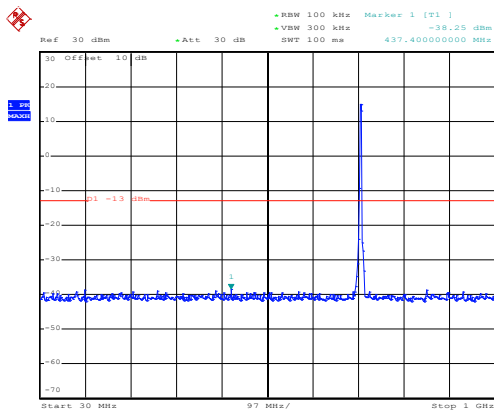

High channel

Date: 10.NOV.2017 13:52:37

30MHz~1GHz