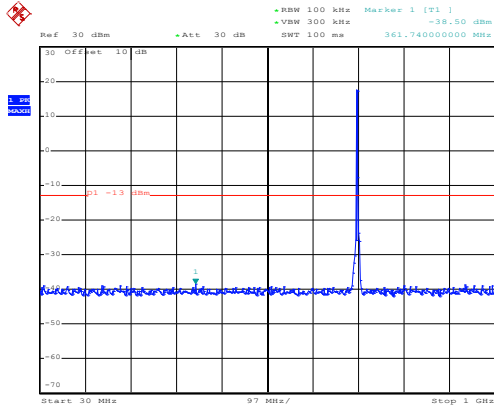

Date: 10.NOV.2017 13:19:13

30MHz~1GHz

Date: 10.NOV.2017 13:04:11

1GHz~8GHz

16 QAM & RB Size 12 Lowest channel

Date: 10.NOV.2017 13:15:59

30MHz~1GHz

Date: 10.NOV.2017 13:01:38