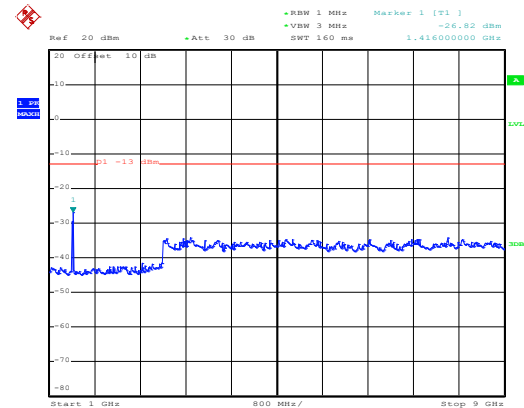

1GHz~25GHz

High channel

Date: 10.NOV.2017 08:26:21

30MHz~1GHz

Date: 10.NOV.2017 12:02:17

1GHz~25GHz

LTE band 12, 1.4MHz:

**16 QAM & RB Size 1
Lowest channel**

Date: 10.NOV.2017 13:32:20

30MHz~1GHz

Date: 10.NOV.2017 12:09:16

1GHz~8GHz

Date: 10.NOV.2017 13:34:42

30MHz~1GHz

Middle channel

Date: 10.NOV.2017 12:12:05