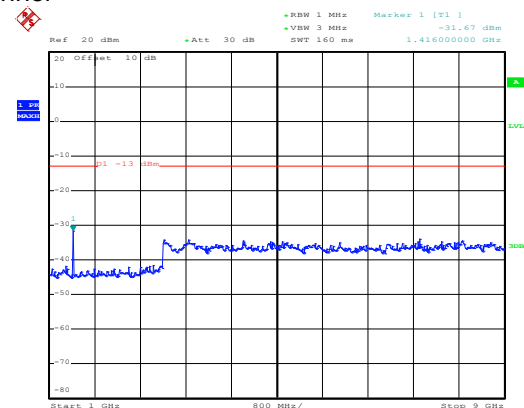

Date: 10.NOV.2017 13:49:14

30MHz~1GHz

Date: 10.NOV.2017 12:50:44

1GHz~8GHz

Date: 10.NOV.2017 13:51:11

30MHz~1GHz

High channel

Date: 10.NOV.2017 12:52:13