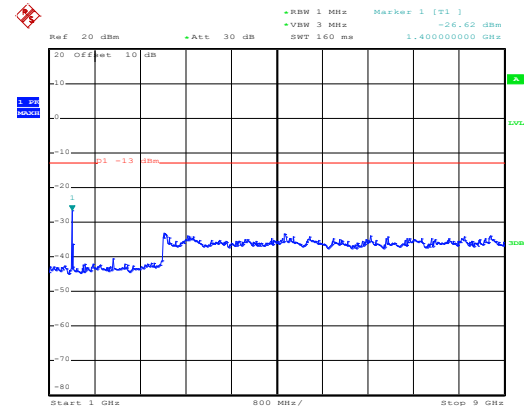

High channel

Date: 10.NOV.2017 13:46:12

30MHz~1GHz

Date: 10.NOV.2017 12:45:29

1GHz~8GHz

QPSK & RB Size 1 Lowest channel

Date: 10.NOV.2017 13:39:37

30MHz~1GHz

Date: 10.NOV.2017 12:40:06

1GHz~8GHz

Middle channel

Date: 10.NOV.2017 13:42:13

30MHz~1GHz

Date: 10.NOV.2017 12:42:39

1GHz~8GHz

High channel