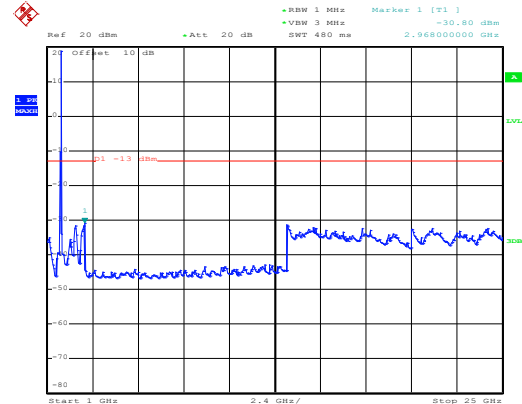

Date: 10.NOV.2017 11:59:47

1GHz~25GHz

High channel

Date: 10.NOV.2017 08:26:00

30MHz~1GHz

Date: 10.NOV.2017 12:01:42

1GHz~25GHz

QPSK & RB Size 100 Lowest channel

Date: 10.NOV.2017 08:24:45

30MHz~1GHz

Date: 10.NOV.2017 11:56:46

1GHz~25GHz

Middle channel

Date: 10.NOV.2017 08:24:59

30MHz~1GHz

Date: 10.NOV.2017 12:00:18

1GHz~25GHz

High channel

Date: 10.NOV.2017 08:26:21

30MHz~1GHz

Date: 10.NOV.2017 12:02:17

1GHz~25GHz

LTE band 12, 1.4MHz:

**16 QAM & RB Size 1
Lowest channel**