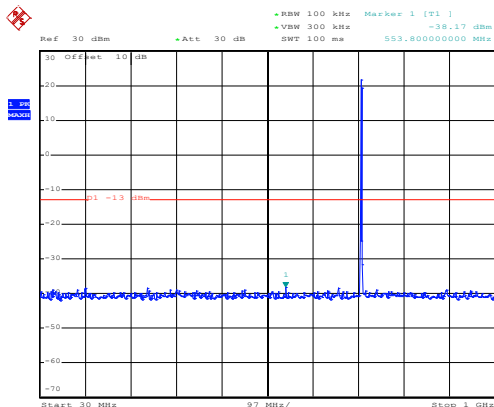

Middle channel

Date: 10.NOV.2017 13:35:09

30MHz~1GHz

Date: 10.NOV.2017 12:12:20

1GHz~8GHz

High channel

Date: 10.NOV.2017 13:37:25

30MHz~1GHz