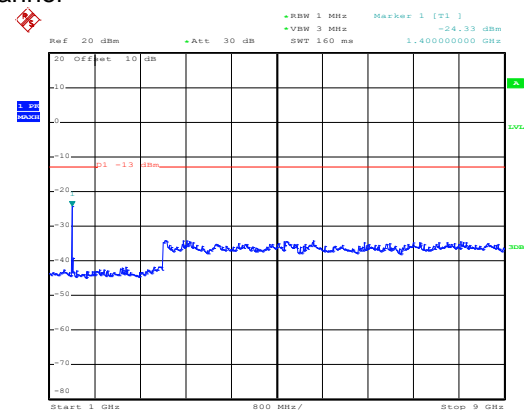

Date: 10.NOV.2017 12:42:53

1GHz~8GHz