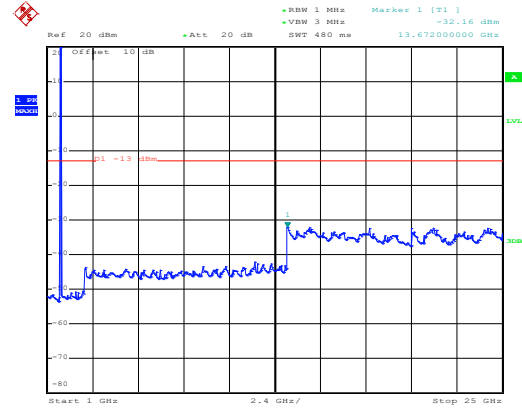

1GHz~25GHz

QPSK & RB Size 1 Lowest channel

Date: 10.NOV.2017 08:19:49

30MHz~1GHz

Date: 10.NOV.2017 11:49:28

1GHz~25GHz

Middle channel

Date: 10.NOV.2017 08:21:04

30MHz~1GHz

Date: 10.NOV.2017 11:51:27

1GHz~25GHz

High channel

Date: 10.NOV.2017 08:21:24

30MHz~1GHz

Date: 10.NOV.2017 11:53:14

1GHz~25GHz

QPSK & RB Size 36 Lowest channel

Date: 10.NOV.2017 08:20:04

30MHz~1GHz

Date: 10.NOV.2017 11:50:15

1GHz~25GHz

Date: 10.NOV.2017 08:20:48

30MHz~1GHz

Date: 10.NOV.2017 11:51:58