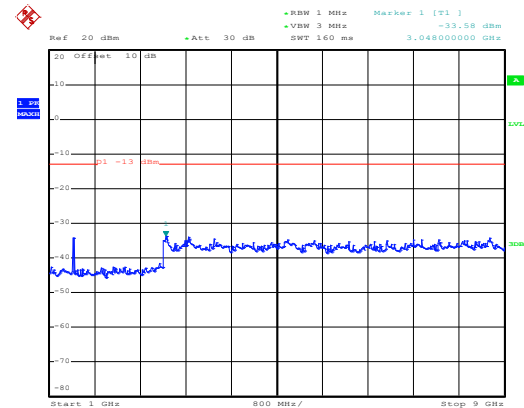

Date: 10.NOV.2017 13:05:04

1GHz~8GHz