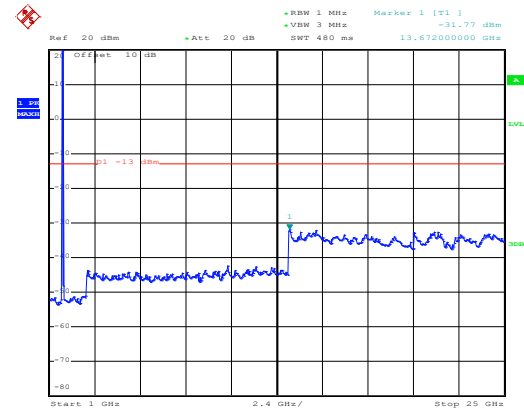

1GHz~25GHz

QPSK & RB Size 1 Lowest channel

Date: 10.NOV.2017 08:22:40

30MHz~1GHz

Date: 10.NOV.2017 11:55:30

1GHz~25GHz

Middle channel

Date: 10.NOV.2017 08:25:32

30MHz~1GHz

Date: 10.NOV.2017 11:59:11

1GHz~25GHz

High channel

Date: 10.NOV.2017 08:25:45

30MHz~1GHz

Date: 10.NOV.2017 12:01:08

1GHz~25GHz

QPSK & RB Size 50 Lowest channel

Date: 10.NOV.2017 08:23:34

30MHz~1GHz

Date: 10.NOV.2017 11:56:12

1GHz~25GHz

Middle channel

Date: 10.NOV.2017 08:25:13

30MHz~1GHz