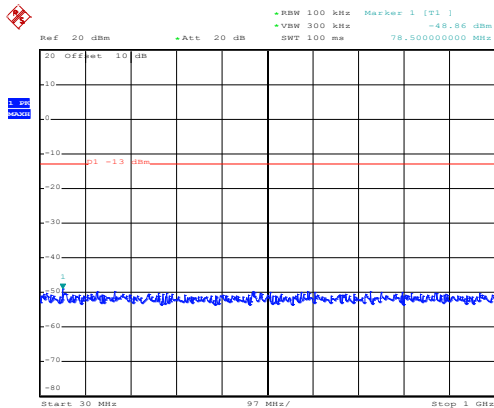

16 QAM & RB Size 25 Lowest channel

Date: 10.NOV.2017 08:17:32

30MHz~1GHz

Date: 10.NOV.2017 11:42:48

1GHz~25GHz

Middle channel

Date: 10.NOV.2017 08:18:20

30MHz~1GHz

Date: 10.NOV.2017 11:44:30

1GHz~25GHz

High channel

Date: 10.NOV.2017 08:19:10

30MHz~1GHz

Date: 10.NOV.2017 11:46:14

1GHz~25GHz

16 QAM & RB Size 50 Lowest channel