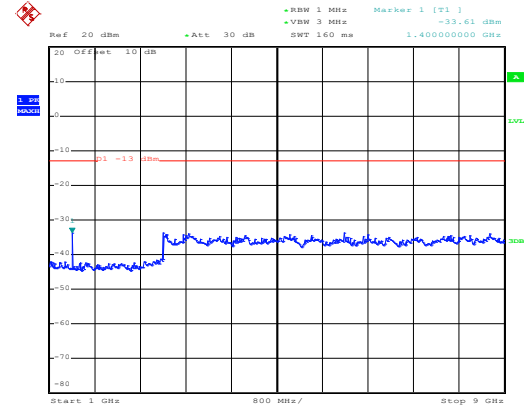

Date: 10.NOV.2017 12:54:53

1GHz~8GHz