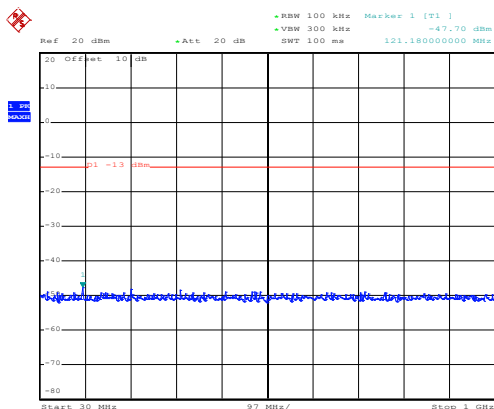

QPSK & RB Size 36 Lowest channel

Date: 10.NOV.2017 08:20:04

30MHz~1GHz

Date: 10.NOV.2017 11:50:15

1GHz~25GHz

Date: 10.NOV.2017 08:20:48

30MHz~1GHz

Date: 10.NOV.2017 11:51:58

1GHz~25GHz

Date: 10.NOV.2017 08:21:50

30MHz~1GHz

Date: 10.NOV.2017 11:53:43

1GHz~25GHz

QPSK & RB Size 75 Lowest channel

Date: 10.NOV.2017 08:20:17

30MHz~1GHz