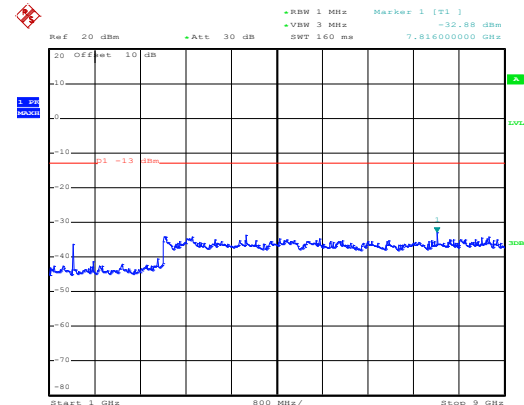

30MHz~1GHz

Date: 10.NOV.2017 13:04:41

1GHz~8GHz

16 QAM & RB Size 25 Lowest channel

Date: 10.NOV.2017 13:16:38

30MHz~1GHz

Date: 10.NOV.2017 13:02:01

1GHz~8GHz