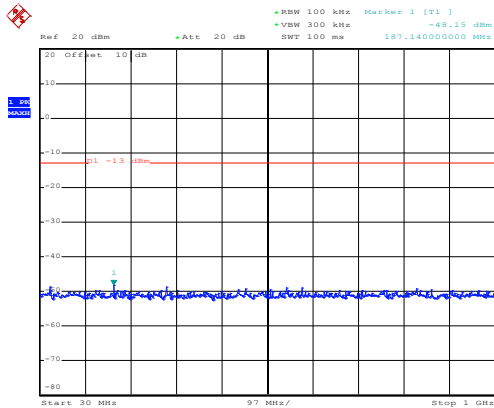

1GHz~25GHz

QPSK & RB Size 1 Lowest channel

Date: 10.NOV.2017 08:19:49

30MHz~1GHz

Date: 10.NOV.2017 11:49:28

1GHz~25GHz

Middle channel

Date: 10.NOV.2017 08:21:04