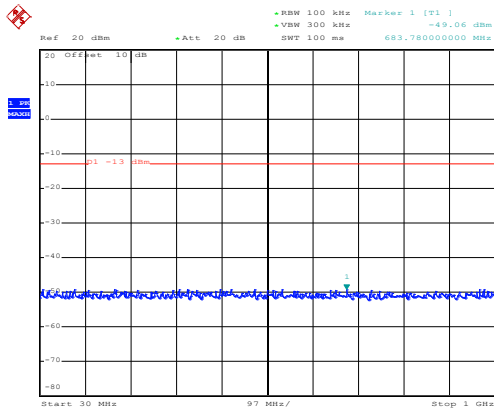

1GHz~25GHz

High channel

Date: 10.NOV.2017 08:19:27

30MHz~1GHz

Date: 10.NOV.2017 11:46:52

1GHz~25GHz

QPSK & RB Size 1 Lowest channel

Date: 10.NOV.2017 08:17:09