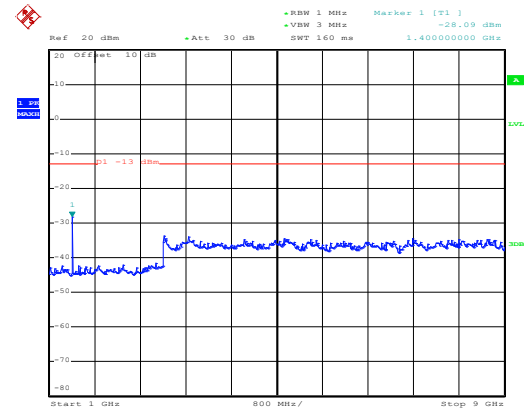

Date: 10.NOV.2017 14:07:14

30MHz~1GHz

Date: 10.NOV.2017 12:59:31

1GHz~8GHz

LTE band 17, 5MHz:

**16 QAM & RB Size 1
Lowest channel**

Date: 10.NOV.2017 13:15:11

30MHz~1GHz