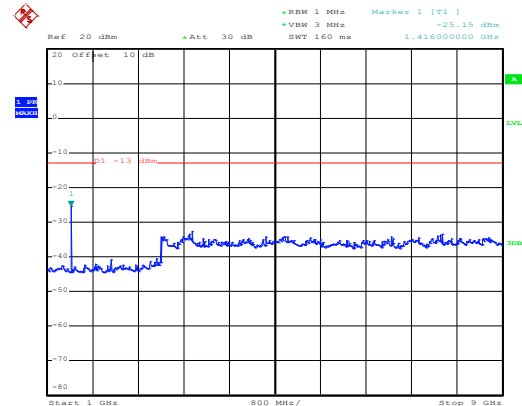

Date: 10.NOV.2017 13:02:36

1GHz~8GHz