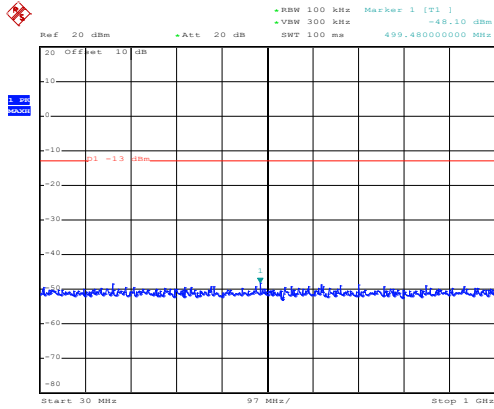

30MHz~1GHz

Date: 10.NOV.2017 11:51:27

1GHz~25GHz

High channel

Date: 10.NOV.2017 08:21:24

30MHz~1GHz

Date: 10.NOV.2017 11:53:14

1GHz~25GHz

QPSK & RB Size 36 Lowest channel

Date: 10.NOV.2017 08:20:04

30MHz~1GHz

Date: 10.NOV.2017 11:50:15

1GHz~25GHz

Date: 10.NOV.2017 08:20:48

30MHz~1GHz

Date: 10.NOV.2017 11:51:58