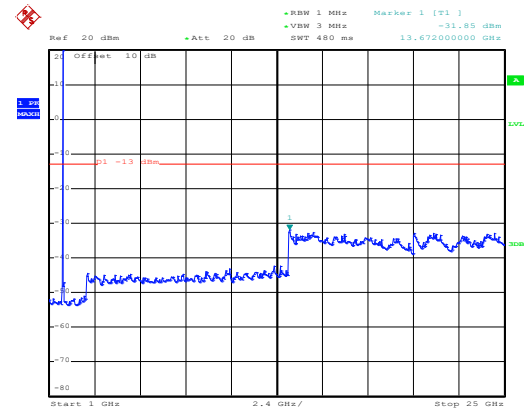

10MHz

16 QAM & RB Size 1 Lowest channel

Date: 10.NOV.2017 08:17:14

30MHz~1GHz

Date: 10.NOV.2017 11:42:12

1GHz~25GHz

Middle channel

Date: 10.NOV.2017 08:18:40

30MHz~1GHz

Date: 10.NOV.2017 11:44:01

1GHz~25GHz

High channel

Date: 10.NOV.2017 08:18:55

30MHz~1GHz

Date: 10.NOV.2017 11:45:39

1GHz~25GHz

16 QAM & RB Size 25 Lowest channel

Date: 10.NOV.2017 08:17:32

30MHz~1GHz

Date: 10.NOV.2017 11:42:48

1GHz~25GHz

Middle channel

Date: 10.NOV.2017 08:18:20

30MHz~1GHz