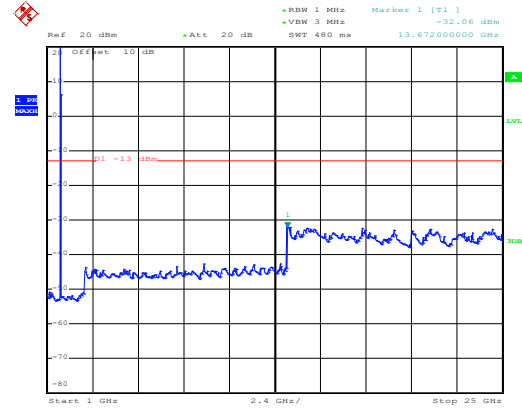

High channel

Date: 10.NOV.2017 08:18:50

30MHz~1GHz

Date: 10.NOV.2017 11:45:28

1GHz~25GHz

QPSK & RB Size 25 Lowest channel

Date: 10.NOV.2017 08:17:28

30MHz~1GHz