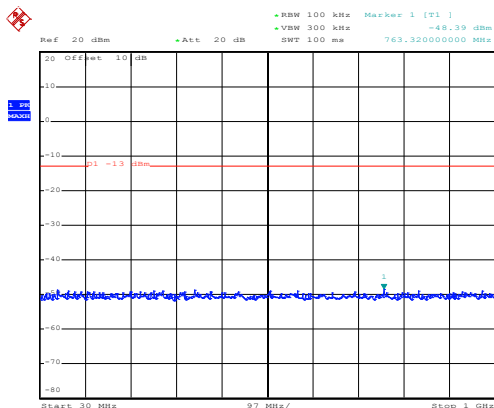

Date: 10.NOV.2017 11:50:44

1GHz~25GHz

Middle channel

Date: 10.NOV.2017 08:20:32

30MHz~1GHz

Date: 10.NOV.2017 11:52:37

1GHz~25GHz

High channel