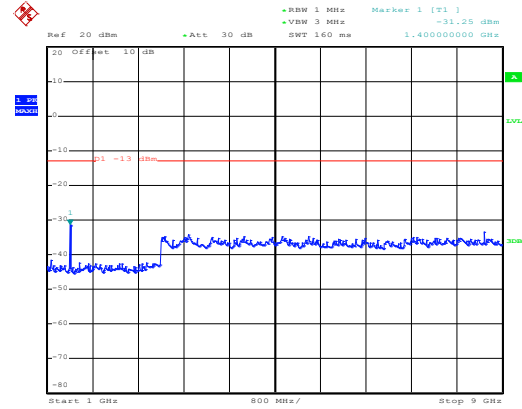

High channel

Date: 10.NOV.2017 13:10:04

1GHz~8GHz

16 QAM & RB Size 25 Lowest channel

Date: 10.NOV.2017 13:22:44

30MHz~1GHz

Date: 10.NOV.2017 13:06:50

1GHz~8GHz