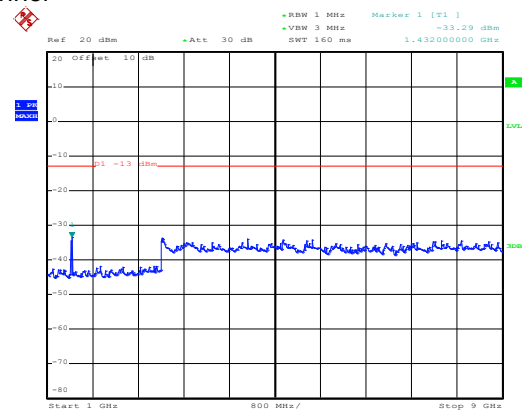

Date: 10.NOV.2017 12:51:37

1GHz~8GHz

High channel

Date: 10.NOV.2017 13:52:37

30MHz~1GHz

Date: 10.NOV.2017 12:53:03

1GHz~8GHz

QPSK & RB Size 1 Lowest channel