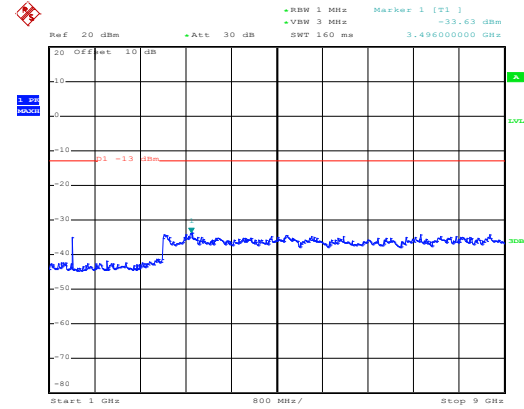

Date: 10.NOV.2017 12:47:15

1GHz~8GHz