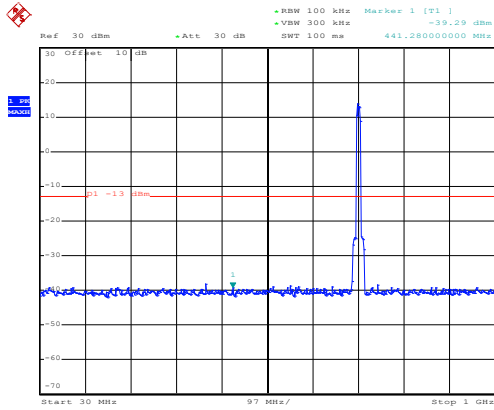

1GHz~8GHz

Date: 10.NOV.2017 13:26:58

30MHz~1GHz

Date: 10.NOV.2017 13:10:22

1GHz~8GHz

QPSK & RB Size 50 Lowest channel

Date: 10.NOV.2017 13:23:06

30MHz~1GHz