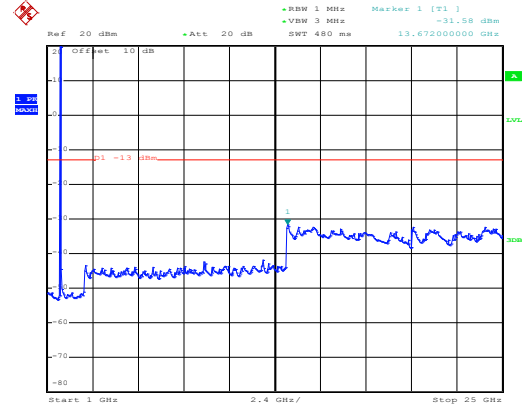

Date: 10.NOV.2017 11:56:46

1GHz~25GHz