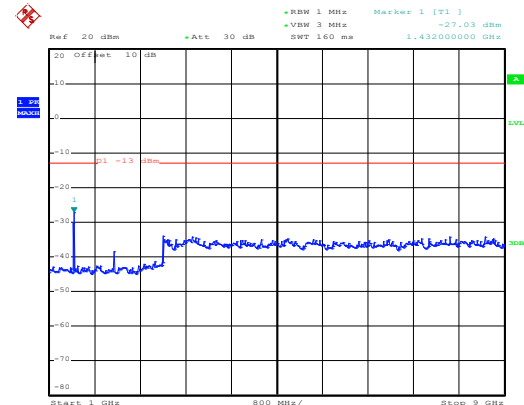

30MHz~1GHz

Date: 10.NOV.2017 12:10:36

1GHz~8GHz

Middle channel

Date: 10.NOV.2017 13:35:27

30MHz~1GHz

Date: 10.NOV.2017 12:12:31

1GHz~8GHz

High channel

Date: 10.NOV.2017 13:37:40

30MHz~1GHz

Date: 10.NOV.2017 12:14:05

1GHz~8GHz

16 QAM & RB Size 6 Lowest channel

Date: 10.NOV.2017 13:33:53

30MHz~1GHz