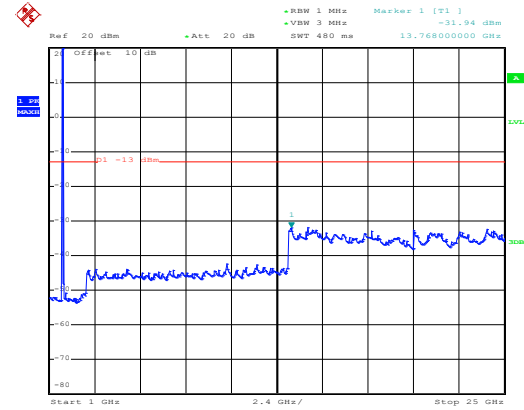

Date: 10.NOV.2017 11:53:57

1GHz~25GHz

16 QAM & RB Size 75 Lowest channel

Date: 10.NOV.2017 08:20:22

30MHz~1GHz

Date: 10.NOV.2017 11:50:59

1GHz~25GHz

Middle channel

Date: 10.NOV.2017 08:20:38

30MHz~1GHz

Date: 10.NOV.2017 11:52:50

1GHz~25GHz

High channel

Date: 10.NOV.2017 08:22:26

30MHz~1GHz

Date: 10.NOV.2017 11:54:32