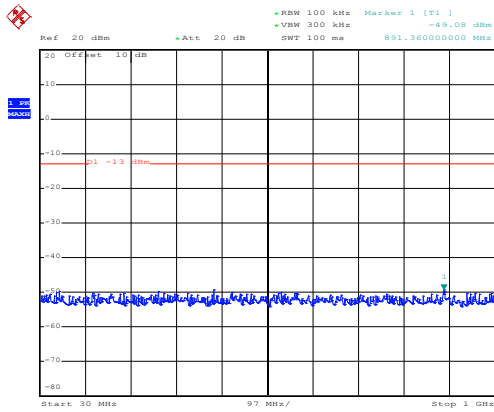

16 QAM & RB Size 25 Lowest channel

Date: 10.NOV.2017 08:17:32

30MHz~1GHz