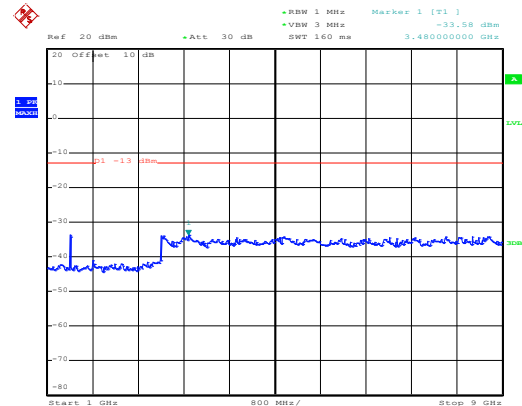

Date: 10.NOV.2017 12:58:02

1GHz~8GHz