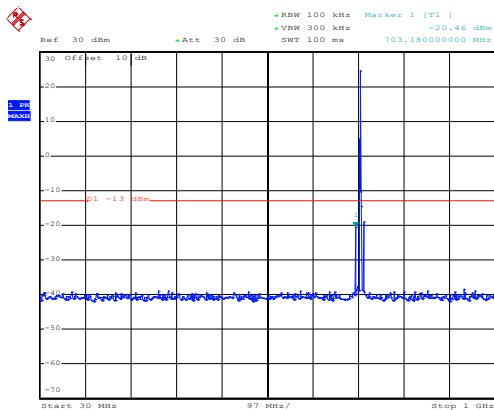

High channel

Date: 10.NOV.2017 13:19:00

30MHz~1GHz