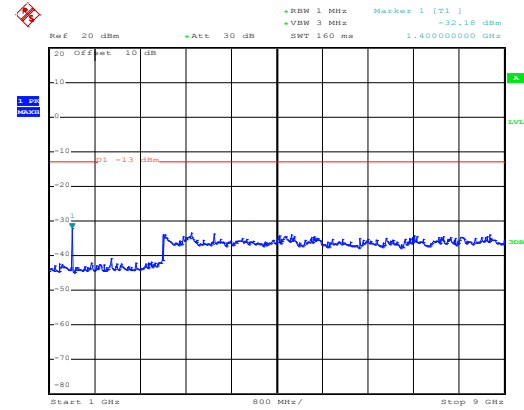

Date: 10.NOV.2017 13:52:20

30MHz~1GHz

Date: 10.NOV.2017 12:52:55

1GHz~8GHz

10MHz

16 QAM & RB Size 1 Lowest channel

Date: 10.NOV.2017 13:57:23

30MHz~1GHz