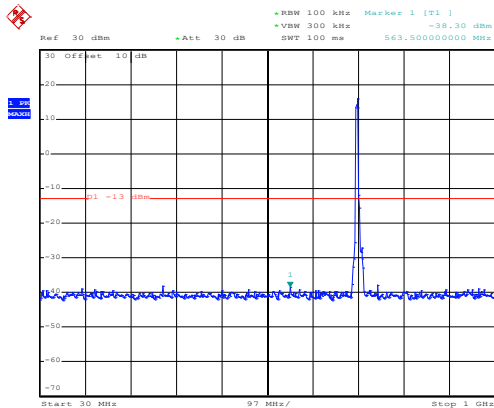

Date: 10.NOV.2017 12:59:13

1GHz~8GHz

16 QAM & RB Size 25 Lowest channel

Date: 10.NOV.2017 13:58:02

30MHz~1GHz

Date: 10.NOV.2017 12:55:03

1GHz~8GHz

Date: 10.NOV.2017 13:59:49