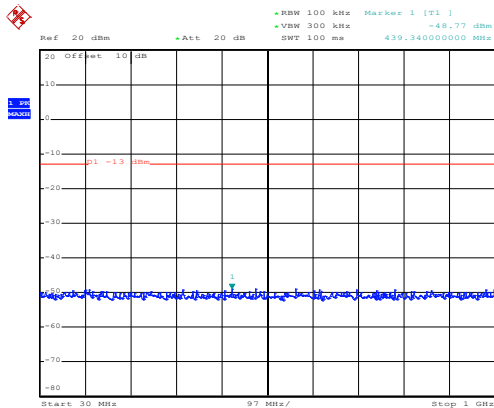

High channel

Date: 10.NOV.2017 08:21:24

30MHz~1GHz