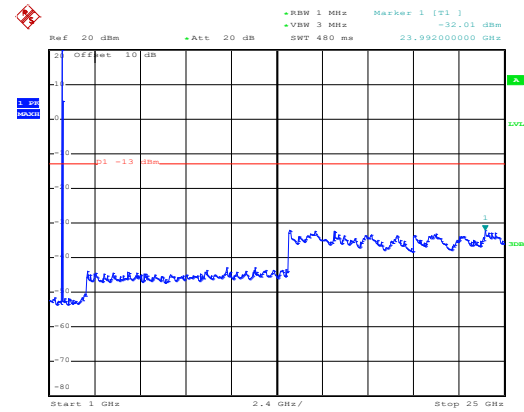

10MHz

16 QAM & RB Size 1 Lowest channel

Date: 10.NOV.2017 08:17:14

30MHz~1GHz

Date: 10.NOV.2017 11:42:12

1GHz~25GHz

Middle channel

Date: 10.NOV.2017 08:18:40

30MHz~1GHz

Date: 10.NOV.2017 11:44:01

1GHz~25GHz

High channel

Date: 10.NOV.2017 08:18:55

30MHz~1GHz

Date: 10.NOV.2017 11:45:39

1GHz~25GHz

16 QAM & RB Size 25 Lowest channel

Date: 10.NOV.2017 08:17:32

30MHz~1GHz

Date: 10.NOV.2017 11:42:48

1GHz~25GHz

Middle channel

Date: 10.NOV.2017 08:18:20

30MHz~1GHz