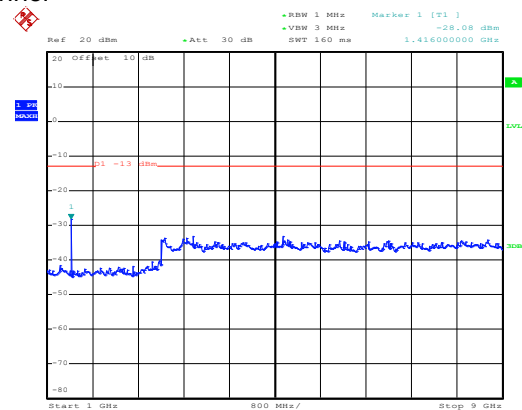

Date: 10.NOV.2017 13:04:00

1GHz~8GHz