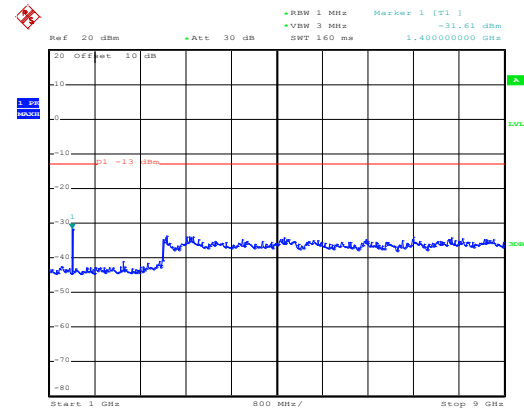

Date: 10.NOV.2017 12:57:13

1GHz~8GHz