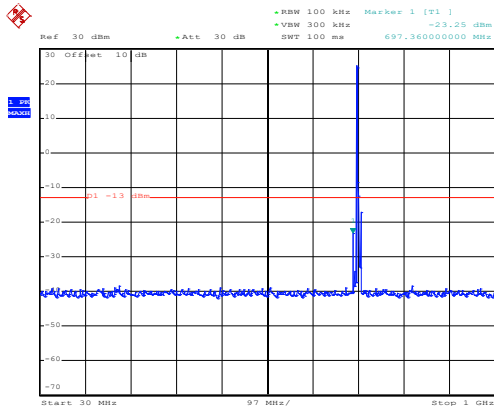

Date: 10.NOV.2017 13:47:09

30MHz~1GHz

Date: 10.NOV.2017 12:46:27

1GHz~8GHz

Middle channel

Date: 10.NOV.2017 13:49:05

30MHz~1GHz

Date: 10.NOV.2017 12:50:32