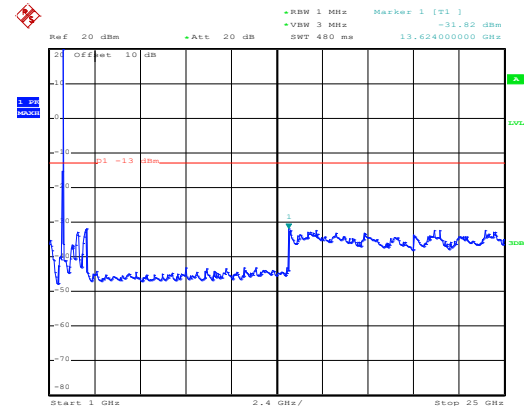

Date: 10.NOV.2017 11:52:50

1GHz~25GHz