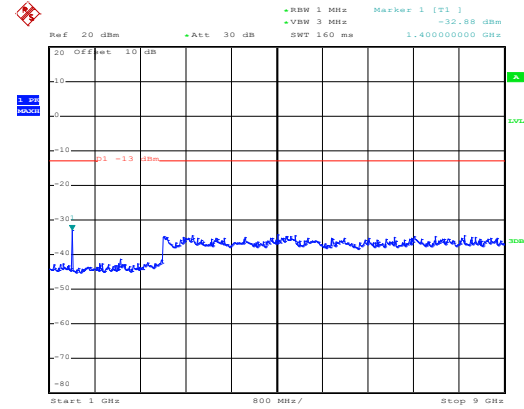

Date: 10.NOV.2017 12:59:13

1GHz~8GHz

16 QAM & RB Size 25 Lowest channel

Date: 10.NOV.2017 13:58:02

30MHz~1GHz

Date: 10.NOV.2017 12:55:03

1GHz~8GHz

Date: 10.NOV.2017 13:59:49