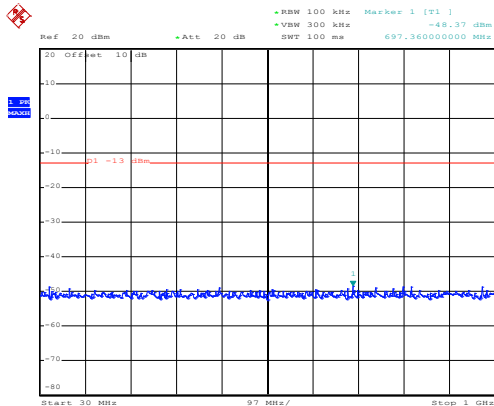

1GHz~25GHz

QPSK & RB Size 1 Lowest channel

Date: 10.NOV.2017 08:22:40

30MHz~1GHz

Date: 10.NOV.2017 11:55:30

1GHz~25GHz

Middle channel

Date: 10.NOV.2017 08:25:32