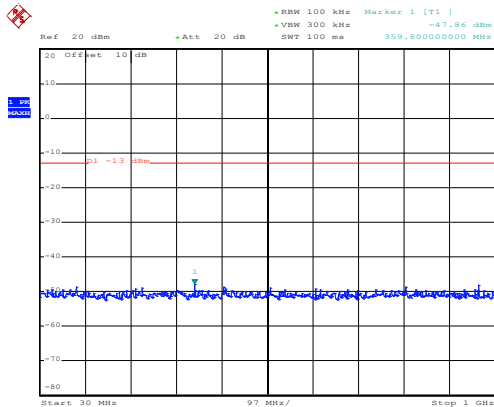

High channel

Date: 10.NOV.2017 08:18:50

30MHz~1GHz

Date: 10.NOV.2017 11:45:28

1GHz~25GHz

QPSK & RB Size 25 Lowest channel

Date: 10.NOV.2017 08:17:28

30MHz~1GHz

Date: 10.NOV.2017 11:42:32

1GHz~25GHz

Middle channel

Date: 10.NOV.2017 08:18:14

30MHz~1GHz

Date: 10.NOV.2017 11:44:18

1GHz~25GHz

High channel