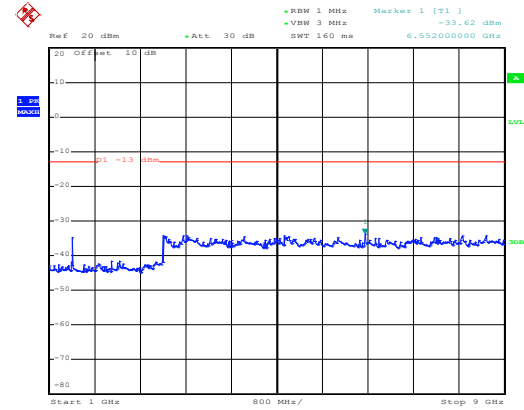

High channel

Date: 10.NOV.2017 13:37:40

30MHz~1GHz

Date: 10.NOV.2017 12:14:05

1GHz~8GHz

16 QAM & RB Size 6 Lowest channel

Date: 10.NOV.2017 13:33:53

30MHz~1GHz