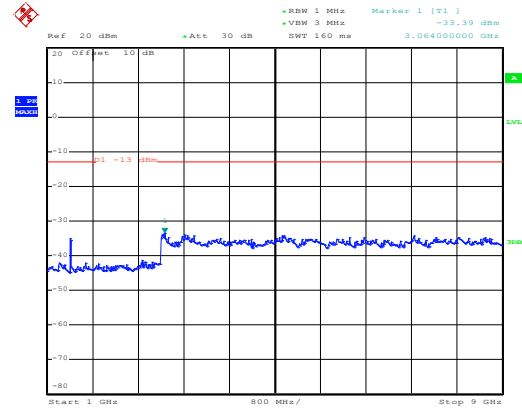

1GHz~8GHz

Date: 10.NOV.2017 13:26:58

30MHz~1GHz

Date: 10.NOV.2017 13:10:22

1GHz~8GHz

QPSK & RB Size 50 Lowest channel

Date: 10.NOV.2017 13:23:06

30MHz~1GHz