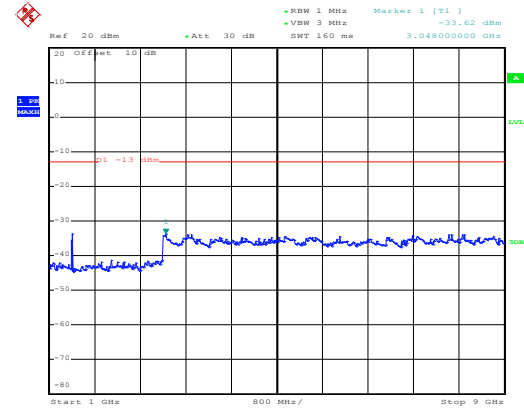

Date: 10.NOV.2017 12:46:27

1GHz~8GHz