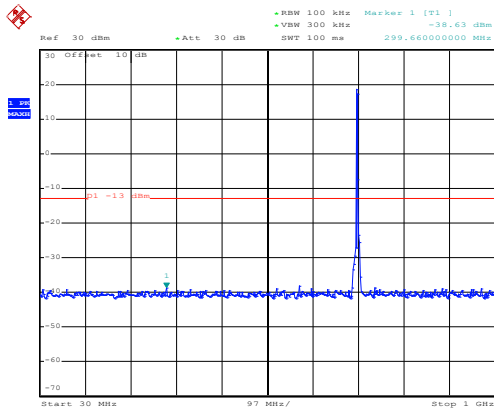

1GHz~8GHz

QPSK & RB Size 12 Lowest channel

Date: 10.NOV.2017 13:15:39

30MHz~1GHz

Date: 10.NOV.2017 13:01:28

1GHz~8GHz

Date: 10.NOV.2017 13:17:37

30MHz~1GHz