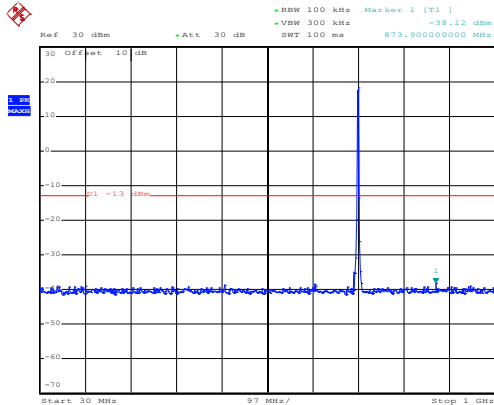

Middle channel

Date: 10.NOV.2017 13:43:38

30MHz~1GHz

Date: 10.NOV.2017 12:43:38

1GHz~8GHz

High channel

Date: 10.NOV.2017 13:45:57

30MHz~1GHz