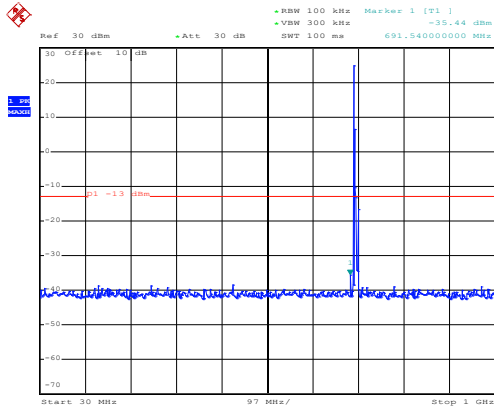

5MHz

**16 QAM & RB Size 1
Lowest channel**

Date: 10.NOV.2017 13:47:21

30MHz~1GHz