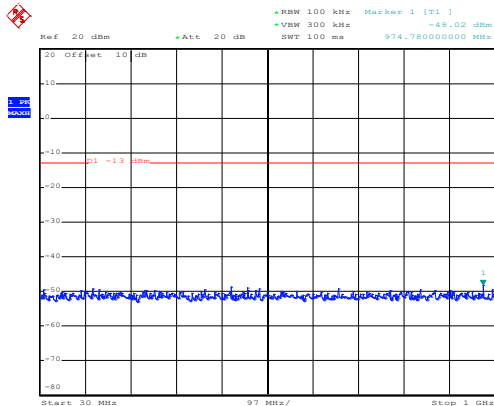

Date: 10.NOV.2017 08:21:11

30MHz~1GHz