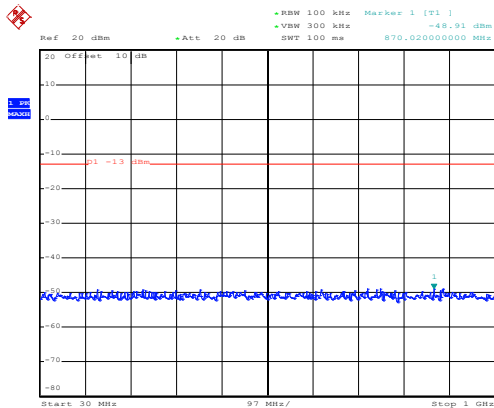

30MHz~1GHz

Date: 10.NOV.2017 11:41:43

1GHz~25GHz

Middle channel

Date: 10.NOV.2017 08:18:34

30MHz~1GHz

Date: 10.NOV.2017 11:43:49

1GHz~25GHz

High channel

Date: 10.NOV.2017 08:18:50

30MHz~1GHz

Date: 10.NOV.2017 11:45:28

1GHz~25GHz

QPSK & RB Size 25 Lowest channel

Date: 10.NOV.2017 08:17:28

30MHz~1GHz