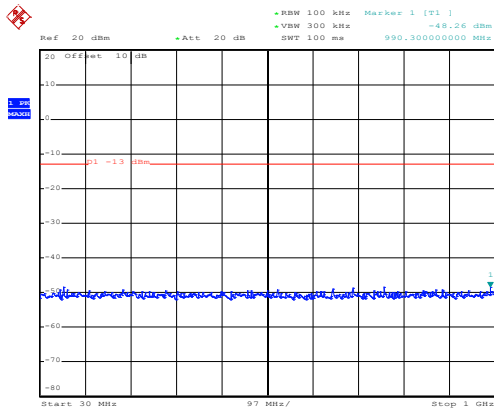

Date: 10.NOV.2017 11:59:47

1GHz~25GHz

High channel

Date: 10.NOV.2017 08:26:00

30MHz~1GHz

Date: 10.NOV.2017 12:01:42

1GHz~25GHz

QPSK & RB Size 100 Lowest channel

Date: 10.NOV.2017 08:24:45

30MHz~1GHz

Date: 10.NOV.2017 11:56:46

1GHz~25GHz

Middle channel

Date: 10.NOV.2017 08:24:59

30MHz~1GHz

Date: 10.NOV.2017 12:00:18

1GHz~25GHz

High channel

Date: 10.NOV.2017 08:26:21

30MHz~1GHz

Date: 10.NOV.2017 12:02:17

1GHz~25GHz

LTE band 12, 1.4MHz:

**16 QAM & RB Size 1
Lowest channel**