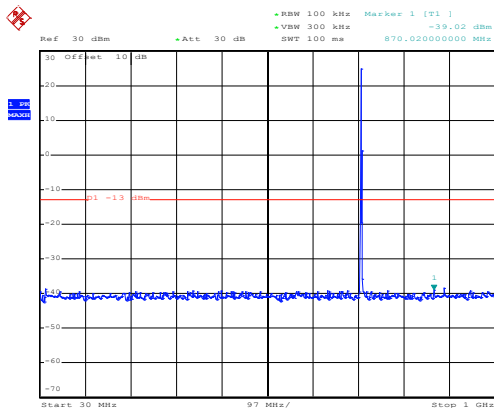

LTE band 12, 1.4MHz:

**16 QAM & RB Size 1
Lowest channel**

Date: 10.NOV.2017 13:32:20

30MHz~1GHz

Date: 10.NOV.2017 12:09:16

1GHz~8GHz

Date: 10.NOV.2017 13:34:42

30MHz~1GHz

Middle channel

Date: 10.NOV.2017 12:12:05

1GHz~8GHz

Date: 10.NOV.2017 13:37:03

30MHz~1GHz

High channel

Date: 10.NOV.2017 12:13:37

1GHz~8GHz