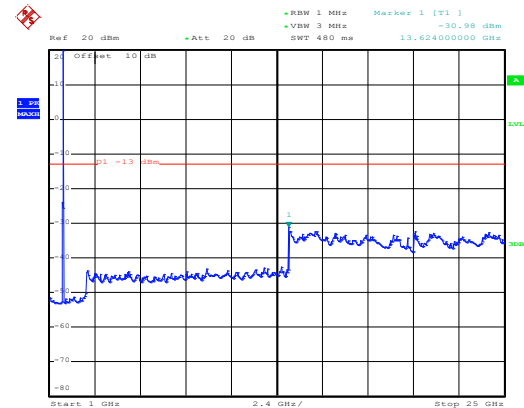

1GHz~25GHz

QPSK & RB Size 1 Lowest channel

Date: 10.NOV.2017 08:19:49

30MHz~1GHz

Date: 10.NOV.2017 11:49:28

1GHz~25GHz

Middle channel

Date: 10.NOV.2017 08:21:04

30MHz~1GHz

Date: 10.NOV.2017 11:51:27

1GHz~25GHz

High channel

Date: 10.NOV.2017 08:21:24

30MHz~1GHz

Date: 10.NOV.2017 11:53:14

1GHz~25GHz

QPSK & RB Size 36 Lowest channel

Date: 10.NOV.2017 08:20:04

30MHz~1GHz

Date: 10.NOV.2017 11:50:15

1GHz~25GHz

Date: 10.NOV.2017 08:20:48

30MHz~1GHz

Date: 10.NOV.2017 11:51:58