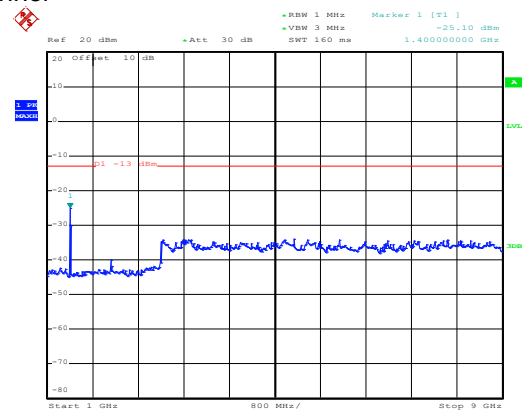

Date: 10.NOV.2017 12:56:40

1GHz~8GHz

High channel

Date: 10.NOV.2017 14:05:59

30MHz~1GHz

Date: 10.NOV.2017 12:58:35

1GHz~8GHz

QPSK & RB Size 25 Lowest channel