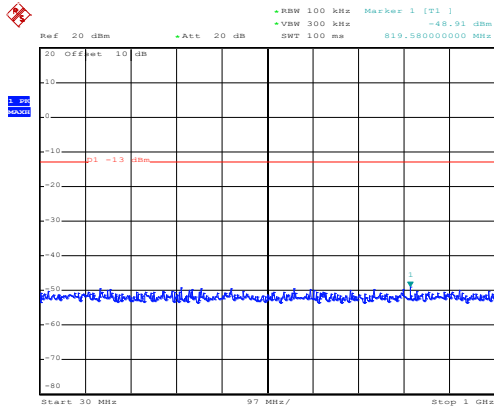

Middle channel

Date: 10.NOV.2017 08:20:53

30MHz~1GHz