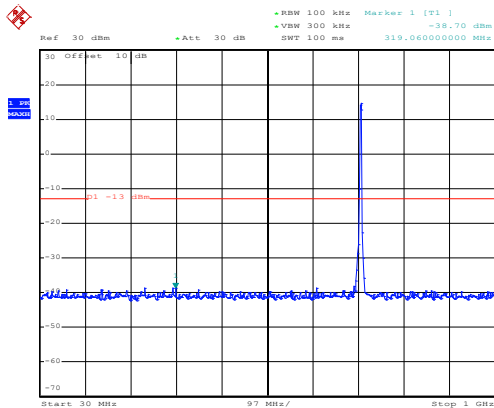

High channel

Date: 10.NOV.2017 13:20:37

30MHz~1GHz