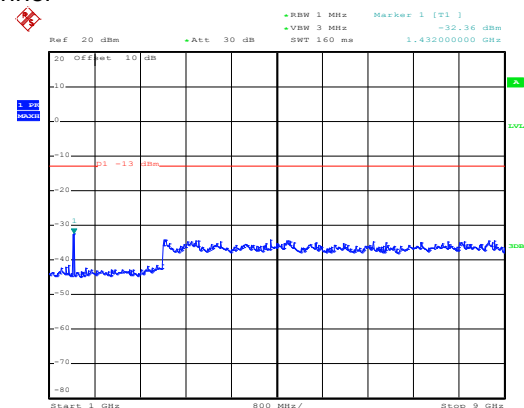

30MHz~1GHz

Date: 10.NOV.2017 12:42:07

1GHz~8GHz

Middle channel

Date: 10.NOV.2017 13:43:54

30MHz~1GHz

Date: 10.NOV.2017 12:43:53

1GHz~8GHz

High channel

Date: 10.NOV.2017 13:46:12

30MHz~1GHz

Date: 10.NOV.2017 12:45:29

1GHz~8GHz

QPSK & RB Size 1 Lowest channel

Date: 10.NOV.2017 13:39:37

30MHz~1GHz