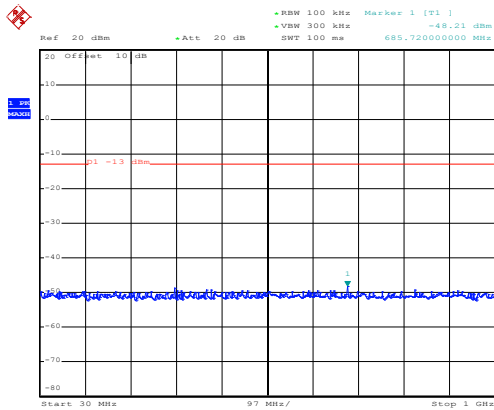

1GHz~25GHz

Middle channel

Date: 10.NOV.2017 08:17:56

30MHz~1GHz

Date: 10.NOV.2017 11:44:47

1GHz~25GHz

High channel

Date: 10.NOV.2017 08:19:22