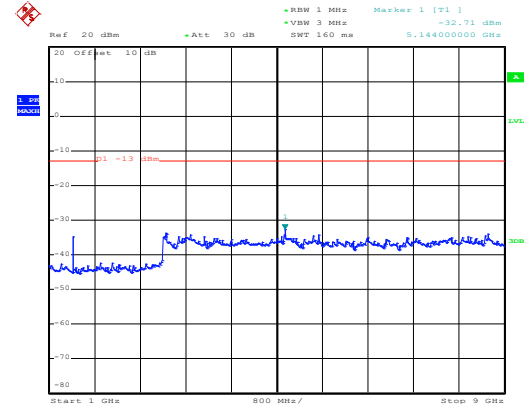

Date: 10.NOV.2017 13:03:30

1GHz~8GHz