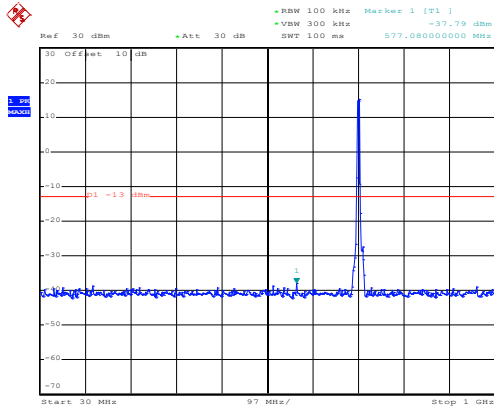

Middle channel

Date: 10.NOV.2017 13:24:46

30MHz~1GHz