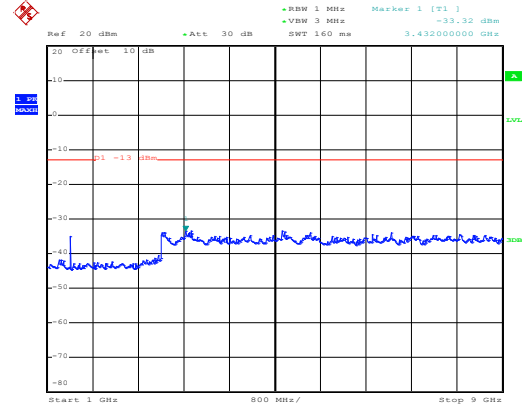

30MHz~1GHz

Date: 10.NOV.2017 12:44:55

1GHz~8GHz

QPSK & RB Size 15 Lowest channel

Date: 10.NOV.2017 13:41:20

30MHz~1GHz

Date: 10.NOV.2017 12:41:57

1GHz~8GHz