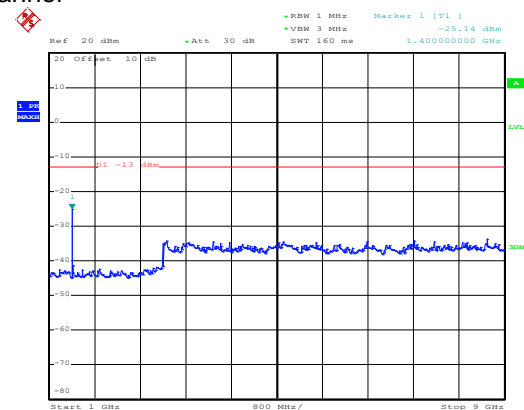

Date: 10.NOV.2017 13:07:51

1GHz~8GHz