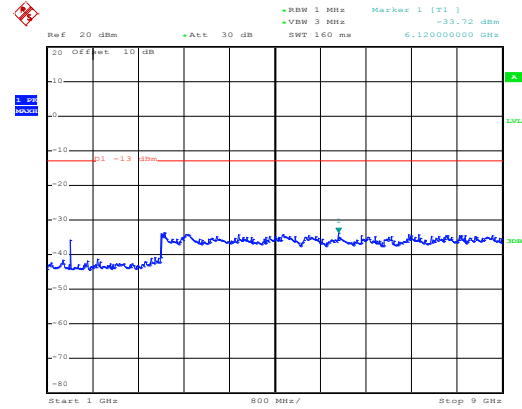

Date: 10.NOV.2017 12:47:00

1GHz~8GHz