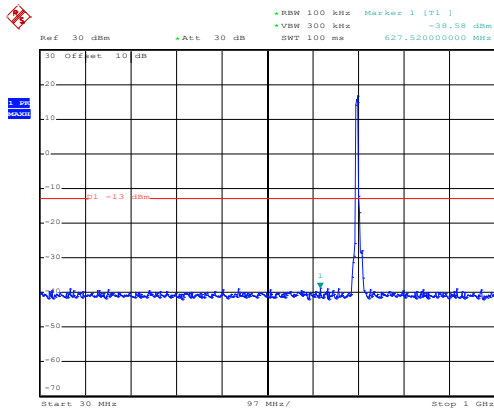

Date: 10.NOV.2017 13:59:33

30MHz~1GHz