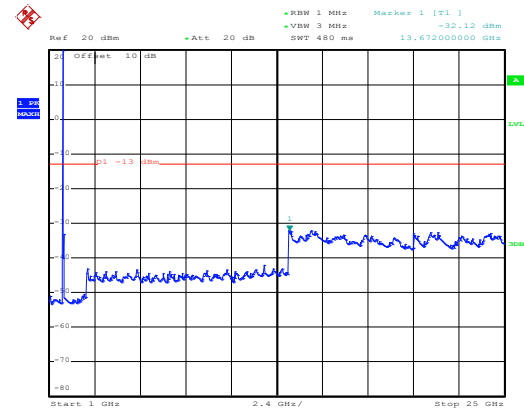

1GHz~25GHz

Middle channel

Date: 10.NOV.2017 08:17:56

30MHz~1GHz

Date: 10.NOV.2017 11:44:47

1GHz~25GHz

High channel

Date: 10.NOV.2017 08:19:22

30MHz~1GHz

Date: 10.NOV.2017 11:46:38

1GHz~25GHz

15MHz

**16 QAM & RB Size 1
Lowest channel**

Date: 10.NOV.2017 08:19:54

30MHz~1GHz

Date: 10.NOV.2017 11:49:50