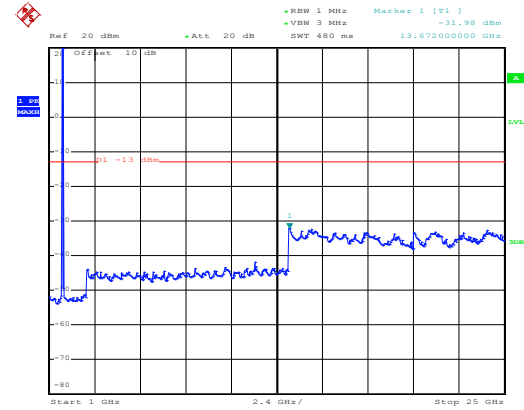

QPSK & RB Size 36 Lowest channel

Date: 10.NOV.2017 08:20:04

30MHz~1GHz

Date: 10.NOV.2017 11:50:15

1GHz~25GHz

Date: 10.NOV.2017 08:20:48

30MHz~1GHz

Date: 10.NOV.2017 11:51:58

1GHz~25GHz

Date: 10.NOV.2017 08:21:50

30MHz~1GHz

Date: 10.NOV.2017 11:53:43

1GHz~25GHz

QPSK & RB Size 75 Lowest channel

Date: 10.NOV.2017 08:20:17

30MHz~1GHz

Date: 10.NOV.2017 11:50:44

1GHz~25GHz

Middle channel

Date: 10.NOV.2017 08:20:32

30MHz~1GHz

Date: 10.NOV.2017 11:52:37

1GHz~25GHz

High channel