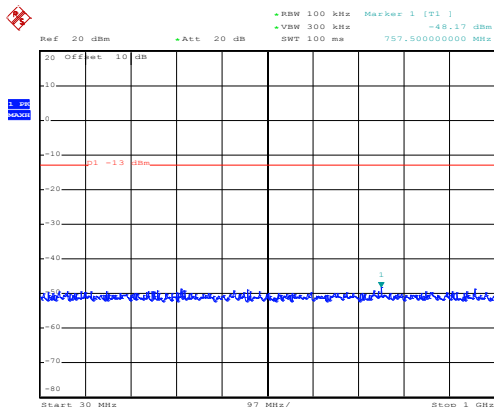

QPSK & RB Size 50 Lowest channel

Date: 10.NOV.2017 08:23:34

30MHz~1GHz

Date: 10.NOV.2017 11:56:12

1GHz~25GHz

Middle channel

Date: 10.NOV.2017 08:25:13

30MHz~1GHz

Date: 10.NOV.2017 11:59:47

1GHz~25GHz

High channel

Date: 10.NOV.2017 08:26:00

30MHz~1GHz

Date: 10.NOV.2017 12:01:42

1GHz~25GHz

QPSK & RB Size 100 Lowest channel