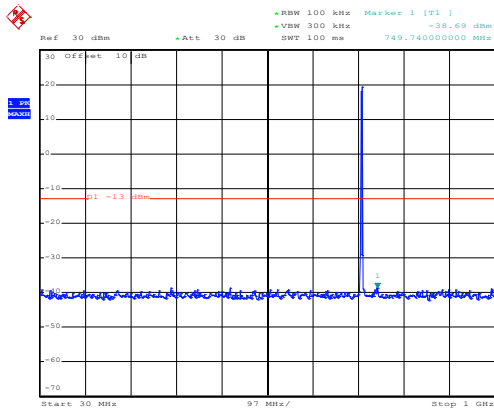

High channel

Date: 10.NOV.2017 13:37:40

30MHz~1GHz

Date: 10.NOV.2017 12:14:05

1GHz~8GHz

16 QAM & RB Size 6 Lowest channel

Date: 10.NOV.2017 13:33:53

30MHz~1GHz

Date: 10.NOV.2017 12:11:25

1GHz~8GHz

Middle channel

Date: 10.NOV.2017 13:36:05

30MHz~1GHz

Date: 10.NOV.2017 12:12:55

1GHz~8GHz

High channel