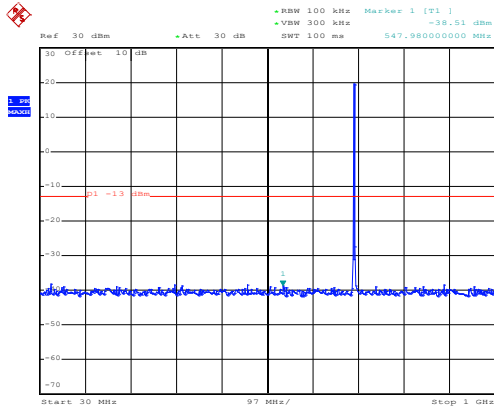

QPSK & RB Size 6 Lowest channel

Date: 10.NOV.2017 13:33:24

30MHz~1GHz