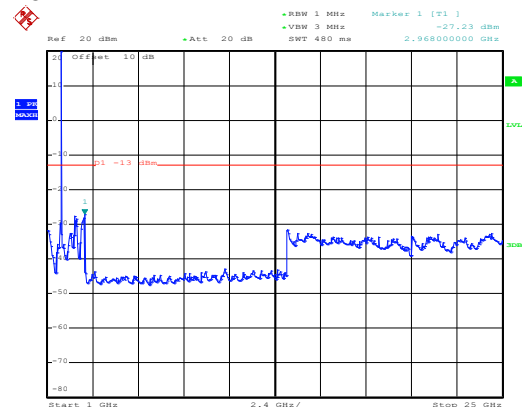

Middle channel

Date: 10.NOV.2017 08:25:20

30MHz~1GHz

Date: 10.NOV.2017 11:59:59

1GHz~25GHz

High channel

Date: 10.NOV.2017 08:26:06

30MHz~1GHz

Date: 10.NOV.2017 12:01:56

1GHz~25GHz

16 QAM & RB Size 100 Lowest channel

Date: 10.NOV.2017 08:24:50

30MHz~1GHz

Date: 10.NOV.2017 11:56:57

1GHz~25GHz

Middle channel