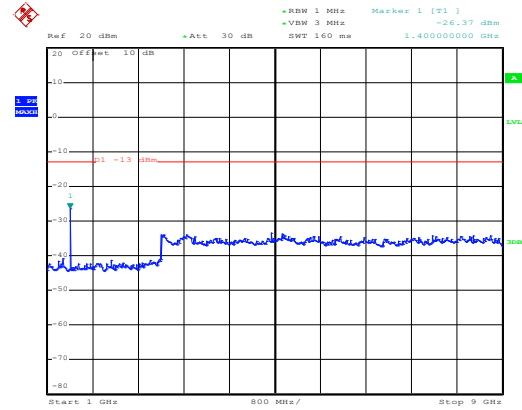

Date: 10.NOV.2017 13:05:04

1GHz~8GHz

QPSK & RB Size 1 Lowest channel

Date: 10.NOV.2017 13:14:54

30MHz~1GHz

Date: 10.NOV.2017 13:00:52

1GHz~8GHz

Middle channel