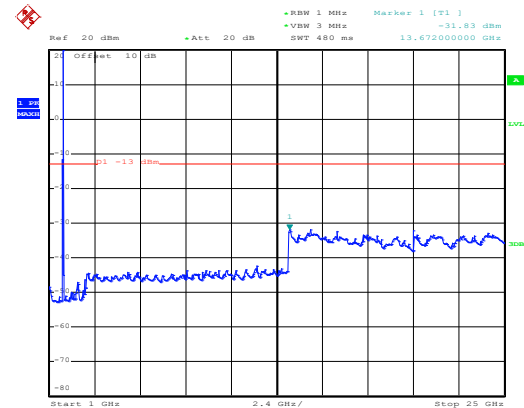

QPSK & RB Size 50 Lowest channel

Date: 10.NOV.2017 08:23:34

30MHz~1GHz

Date: 10.NOV.2017 11:56:12

1GHz~25GHz

Middle channel

Date: 10.NOV.2017 08:25:13

30MHz~1GHz

Date: 10.NOV.2017 11:59:47

1GHz~25GHz

High channel

Date: 10.NOV.2017 08:26:00

30MHz~1GHz

Date: 10.NOV.2017 12:01:42

1GHz~25GHz

QPSK & RB Size 100 Lowest channel