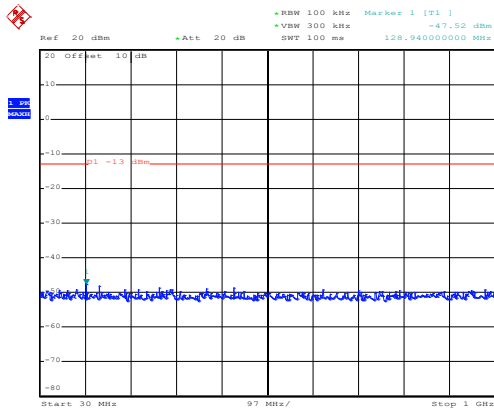

QPSK & RB Size 50 Lowest channel

Date: 10.NOV.2017 08:23:34

30MHz~1GHz

Date: 10.NOV.2017 11:56:12

1GHz~25GHz

Middle channel

Date: 10.NOV.2017 08:25:13

30MHz~1GHz

Date: 10.NOV.2017 11:59:47

1GHz~25GHz

High channel

Date: 10.NOV.2017 08:26:00

30MHz~1GHz

Date: 10.NOV.2017 12:01:42

1GHz~25GHz

QPSK & RB Size 100 Lowest channel