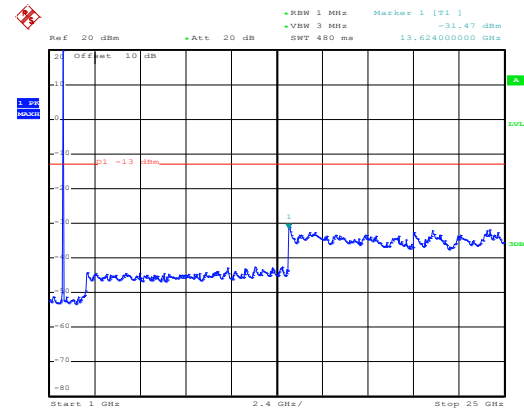

1GHz~25GHz

High channel

Date: 10.NOV.2017 08:19:27

30MHz~1GHz

Date: 10.NOV.2017 11:46:52

1GHz~25GHz

QPSK & RB Size 1 Lowest channel

Date: 10.NOV.2017 08:17:09

30MHz~1GHz

Date: 10.NOV.2017 11:41:43

1GHz~25GHz

Middle channel

Date: 10.NOV.2017 08:18:34

30MHz~1GHz

Date: 10.NOV.2017 11:43:49

1GHz~25GHz

High channel

Date: 10.NOV.2017 08:18:50

30MHz~1GHz

Date: 10.NOV.2017 11:45:28

1GHz~25GHz

QPSK & RB Size 25 Lowest channel

Date: 10.NOV.2017 08:17:28

30MHz~1GHz