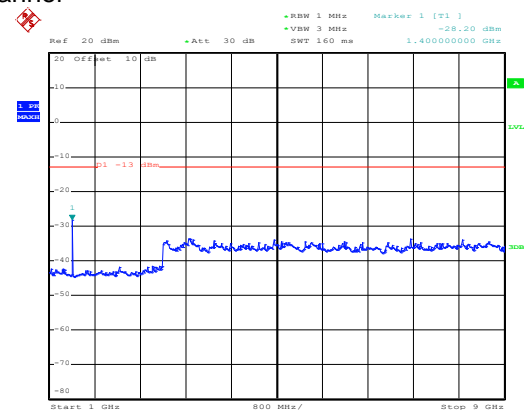

Date: 10.NOV.2017 12:56:58

1GHz~8GHz