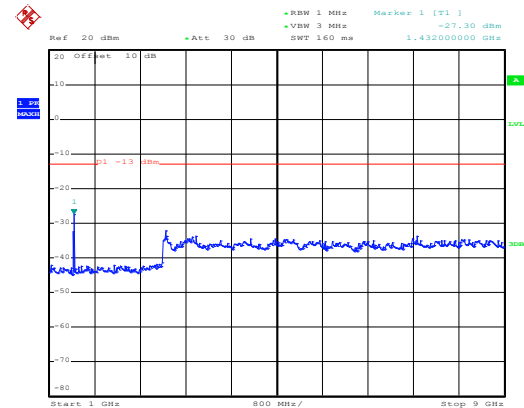

High channel

Date: 10.NOV.2017 13:37:40

30MHz~1GHz

Date: 10.NOV.2017 12:14:05

1GHz~8GHz

16 QAM & RB Size 6 Lowest channel

Date: 10.NOV.2017 13:33:53

30MHz~1GHz

Date: 10.NOV.2017 12:11:25

1GHz~8GHz

Middle channel

Date: 10.NOV.2017 13:36:05

30MHz~1GHz

Date: 10.NOV.2017 12:12:55

1GHz~8GHz

High channel

Date: 10.NOV.2017 13:38:18

30MHz~1GHz

Date: 10.NOV.2017 12:14:34

1GHz~8GHz

QPSK & RB Size 1 Lowest channel

Date: 10.NOV.2017 13:32:01

30MHz~1GHz

Date: 10.NOV.2017 12:09:00