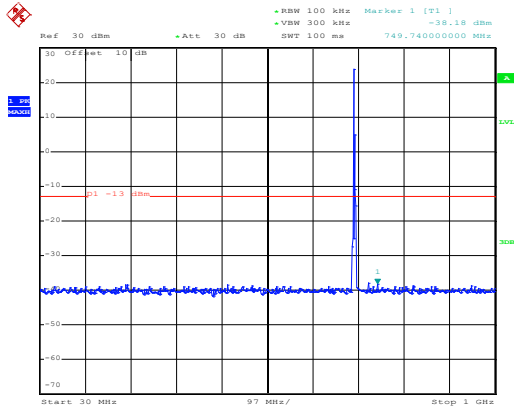

High channel

Date: 10.NOV.2017 13:46:12

30MHz~1GHz

Date: 10.NOV.2017 12:45:29

1GHz~8GHz

QPSK & RB Size 1 Lowest channel

Date: 10.NOV.2017 13:39:37

30MHz~1GHz