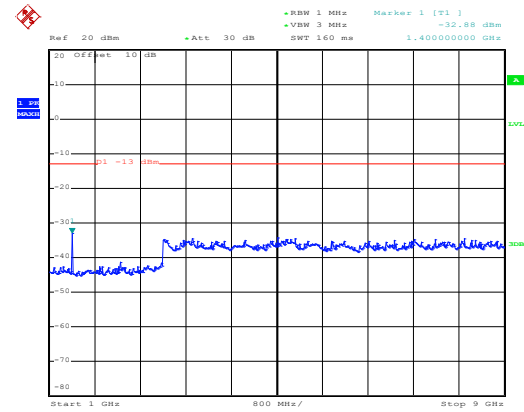

High channel

Date: 10.NOV.2017 12:58:46

1GHz~8GHz

16 QAM & RB Size 25 Lowest channel

Date: 10.NOV.2017 13:58:02

30MHz~1GHz

Date: 10.NOV.2017 12:55:03

1GHz~8GHz