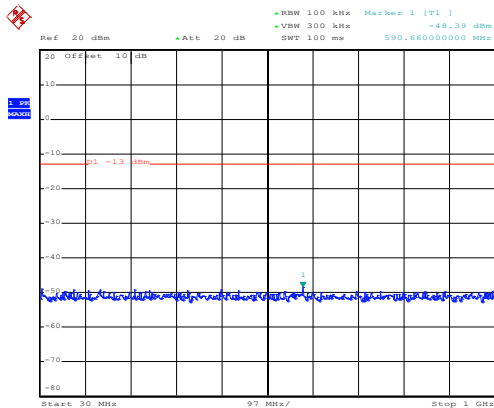

High channel

Date: 10.NOV.2017 08:25:45

30MHz~1GHz