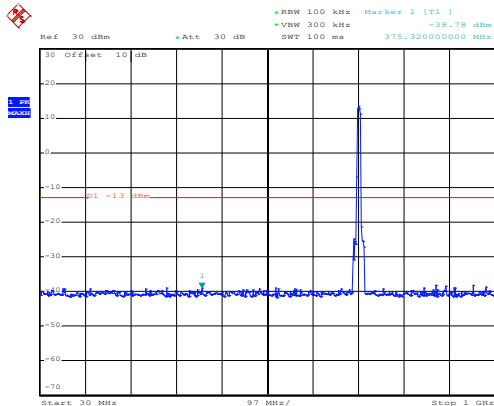

Middle channel

Date: 10.NOV.2017 13:25:08

30MHz~1GHz