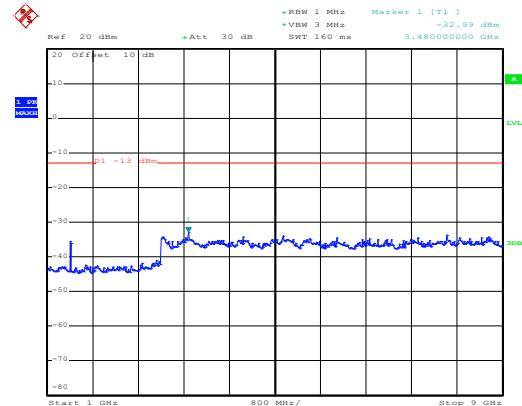

Date: 10.NOV.2017 13:09:10

1GHz~8GHz