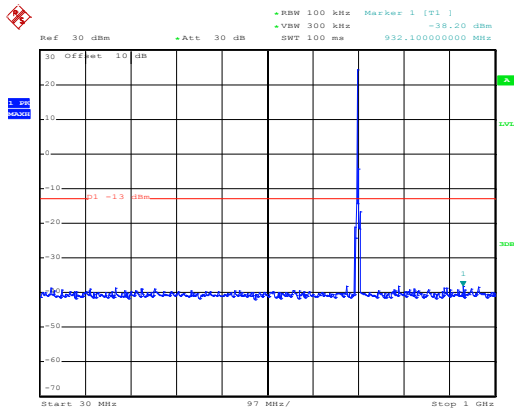

High channel

Date: 10.NOV.2017 13:46:12

30MHz~1GHz

Date: 10.NOV.2017 12:45:29

1GHz~8GHz

QPSK & RB Size 1 Lowest channel

Date: 10.NOV.2017 13:39:37

30MHz~1GHz

Date: 10.NOV.2017 12:40:06

1GHz~8GHz

Middle channel

Date: 10.NOV.2017 13:42:13

30MHz~1GHz

Date: 10.NOV.2017 12:42:39

1GHz~8GHz

High channel