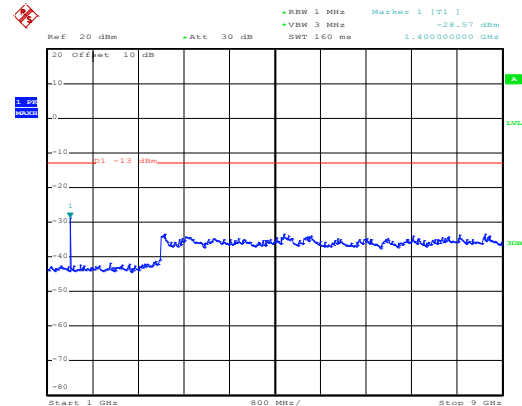

QPSK & RB Size 1 Lowest channel

Date: 10.NOV.2017 13:57:03

30MHz~1GHz

Date: 10.NOV.2017 12:54:02

1GHz~8GHz

Middle channel

Date: 10.NOV.2017 13:58:59

30MHz~1GHz