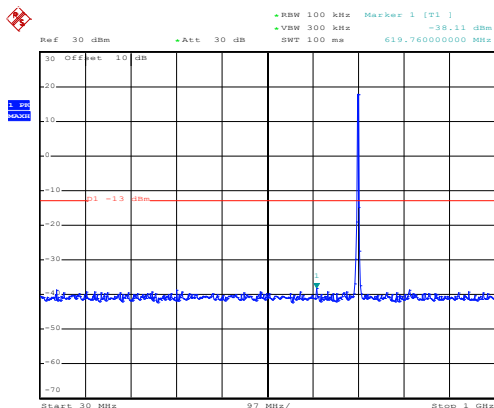

30MHz~1GHz

Date: 10.NOV.2017 12:42:07

1GHz~8GHz

Middle channel

Date: 10.NOV.2017 13:43:54

30MHz~1GHz

Date: 10.NOV.2017 12:43:53

1GHz~8GHz

High channel

Date: 10.NOV.2017 13:46:12

30MHz~1GHz

Date: 10.NOV.2017 12:45:29

1GHz~8GHz

QPSK & RB Size 1 Lowest channel

Date: 10.NOV.2017 13:39:37

30MHz~1GHz