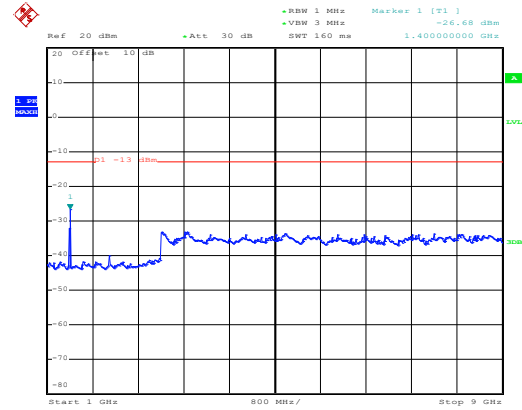

Date: 10.NOV.2017 13:38:18

30MHz~1GHz

Date: 10.NOV.2017 12:14:34

1GHz~8GHz

QPSK & RB Size 1 Lowest channel

Date: 10.NOV.2017 13:32:01

30MHz~1GHz

Date: 10.NOV.2017 12:09:00