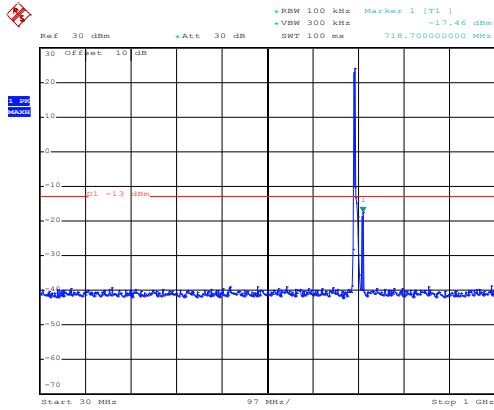

Date: 10.NOV.2017 13:52:20

30MHz~1GHz

Date: 10.NOV.2017 12:52:55

1GHz~8GHz

10MHz

16 QAM & RB Size 1 Lowest channel

Date: 10.NOV.2017 13:57:23

30MHz~1GHz