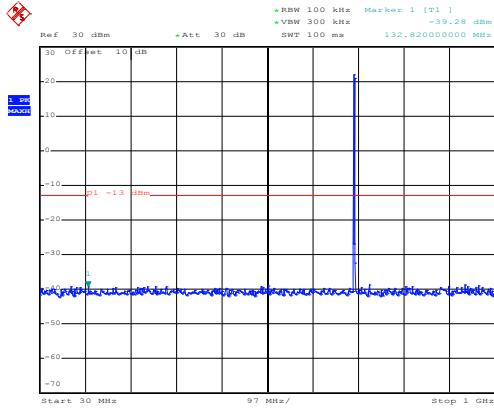

1GHz~8GHz

Date: 10.NOV.2017 13:37:03

30MHz~1GHz

High channel

Date: 10.NOV.2017 12:13:37

1GHz~8GHz

16 QAM & RB Size 3 Lowest channel

Date: 10.NOV.2017 13:33:02