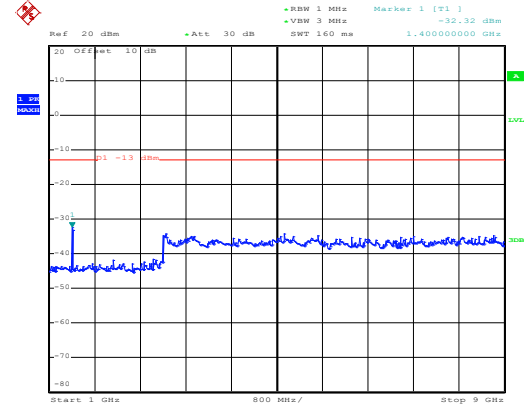

30MHz~1GHz

Date: 10.NOV.2017 13:04:41

1GHz~8GHz

16 QAM & RB Size 25 Lowest channel

Date: 10.NOV.2017 13:16:38

30MHz~1GHz

Date: 10.NOV.2017 13:02:01

1GHz~8GHz