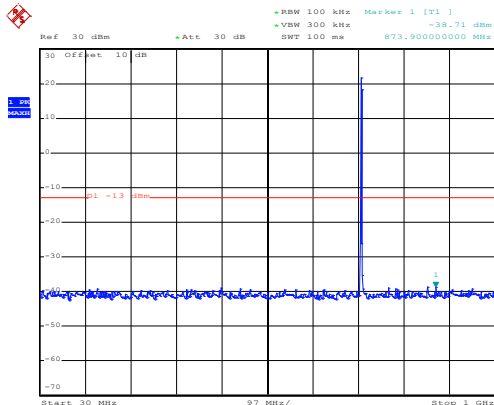

30MHz~1GHz

Date: 10.NOV.2017 12:10:36

1GHz~8GHz

Middle channel

Date: 10.NOV.2017 13:35:27

30MHz~1GHz

Date: 10.NOV.2017 12:12:31

1GHz~8GHz

High channel

Date: 10.NOV.2017 13:37:40

30MHz~1GHz

Date: 10.NOV.2017 12:14:05

1GHz~8GHz

16 QAM & RB Size 6 Lowest channel

Date: 10.NOV.2017 13:33:53

30MHz~1GHz