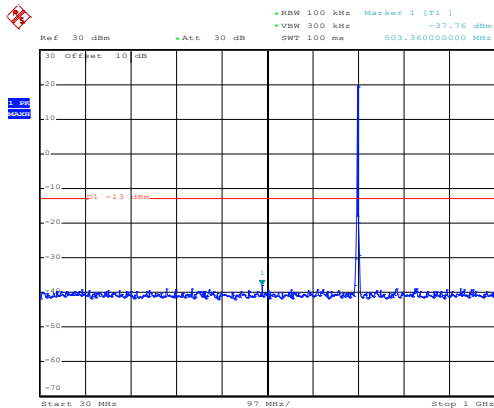

Middle channel

Date: 10.NOV.2017 13:42:54

30MHz~1GHz