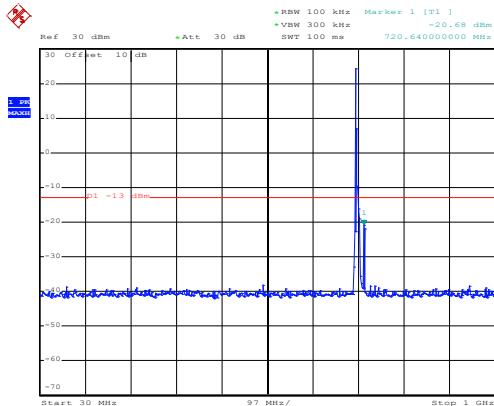

QPSK & RB Size 1 Lowest channel

Date: 10.NOV.2017 13:57:03

30MHz~1GHz

Date: 10.NOV.2017 12:54:02

1GHz~8GHz

Middle channel

Date: 10.NOV.2017 13:58:59

30MHz~1GHz