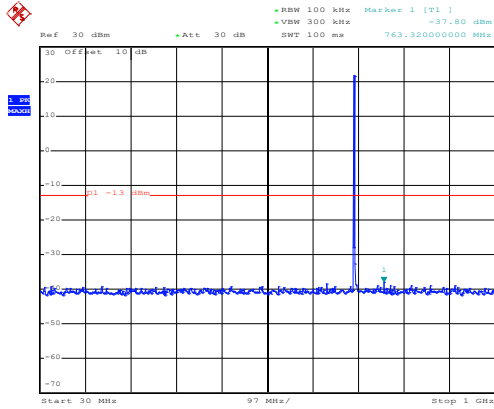

QPSK & RB Size 3 Lowest channel

Date: 10.NOV.2017 13:32:45

30MHz~1GHz