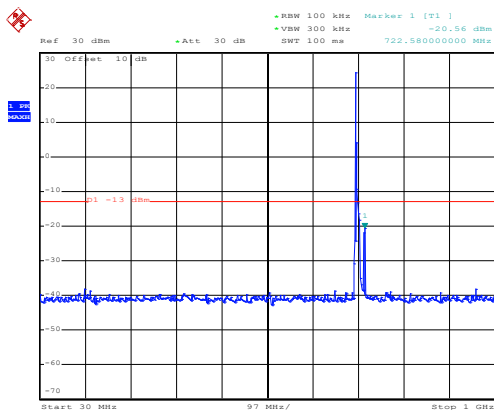

Date: 10.NOV.2017 13:59:14

30MHz~1GHz