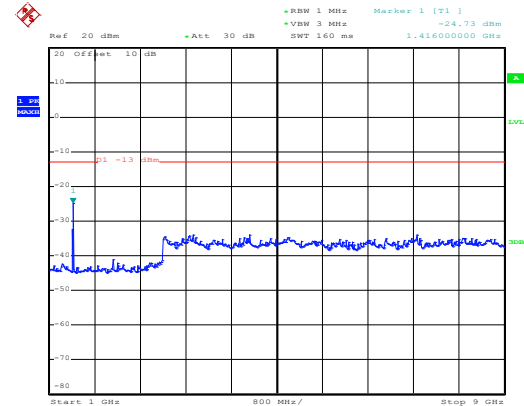

30MHz~1GHz

Date: 10.NOV.2017 12:10:36

1GHz~8GHz

Middle channel

Date: 10.NOV.2017 13:35:27

30MHz~1GHz

Date: 10.NOV.2017 12:12:31

1GHz~8GHz

High channel

Date: 10.NOV.2017 13:37:40

30MHz~1GHz

Date: 10.NOV.2017 12:14:05

1GHz~8GHz

16 QAM & RB Size 6 Lowest channel

Date: 10.NOV.2017 13:33:53

30MHz~1GHz