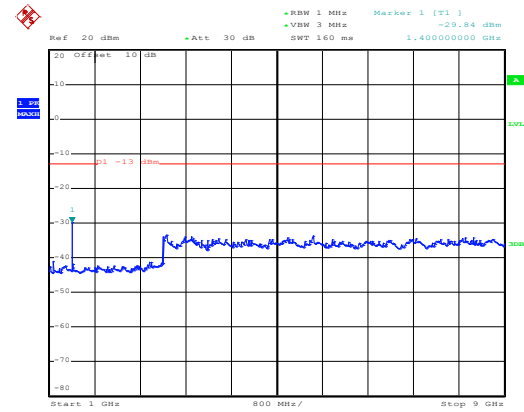

1GHz~8GHz

QPSK & RB Size 12 Lowest channel

Date: 10.NOV.2017 13:15:39

30MHz~1GHz

Date: 10.NOV.2017 13:01:28

1GHz~8GHz

Date: 10.NOV.2017 13:17:37

30MHz~1GHz