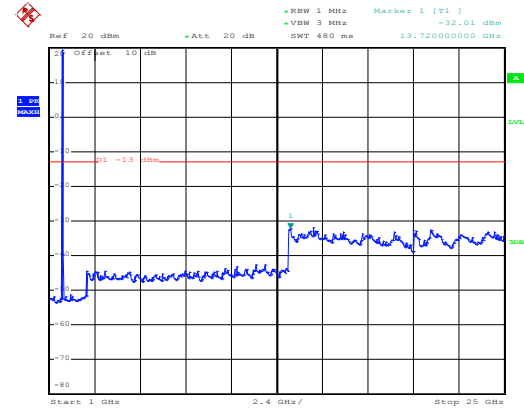

Middle channel

Date: 10.NOV.2017 08:25:20

30MHz~1GHz

Date: 10.NOV.2017 11:59:59

1GHz~25GHz

High channel

Date: 10.NOV.2017 08:26:06

30MHz~1GHz

Date: 10.NOV.2017 12:01:56

1GHz~25GHz

16 QAM & RB Size 100 Lowest channel

Date: 10.NOV.2017 08:24:50

30MHz~1GHz

Date: 10.NOV.2017 11:56:57

1GHz~25GHz

Middle channel

Date: 10.NOV.2017 08:25:03

30MHz~1GHz

Date: 10.NOV.2017 12:00:33

1GHz~25GHz

High channel

Date: 10.NOV.2017 08:26:27

30MHz~1GHz

Date: 10.NOV.2017 12:02:28