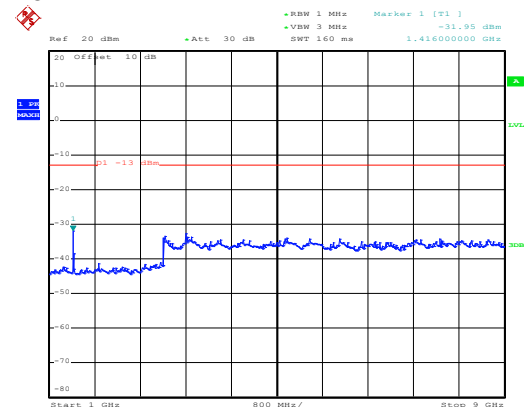

Date: 10.NOV.2017 12:44:55

1GHz~8GHz