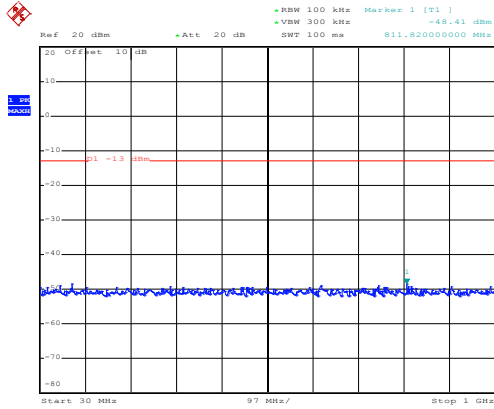

High channel

Date: 10.NOV.2017 08:18:50

30MHz~1GHz

Date: 10.NOV.2017 11:45:28

1GHz~25GHz

QPSK & RB Size 25 Lowest channel

Date: 10.NOV.2017 08:17:28

30MHz~1GHz