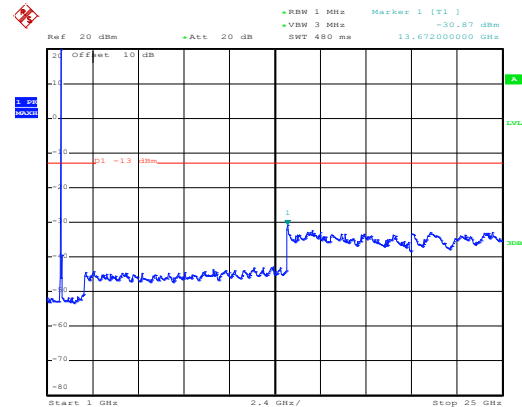

Date: 10.NOV.2017 11:45:58

1GHz~25GHz