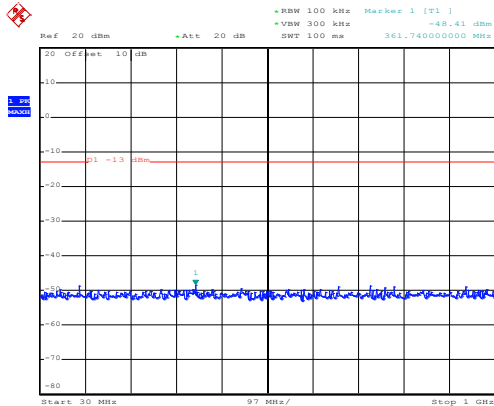

Middle channel

Date: 10.NOV.2017 08:25:20

30MHz~1GHz