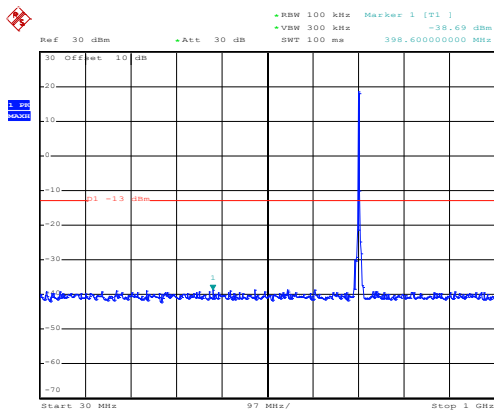

1GHz~8GHz

QPSK & RB Size 12 Lowest channel

Date: 10.NOV.2017 13:15:39

30MHz~1GHz

Date: 10.NOV.2017 13:01:28

1GHz~8GHz

Date: 10.NOV.2017 13:17:37

30MHz~1GHz