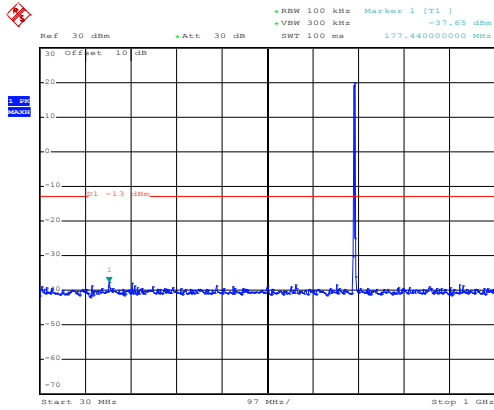

High channel

Date: 10.NOV.2017 13:37:40

30MHz~1GHz

Date: 10.NOV.2017 12:14:05

1GHz~8GHz

16 QAM & RB Size 6 Lowest channel

Date: 10.NOV.2017 13:33:53

30MHz~1GHz