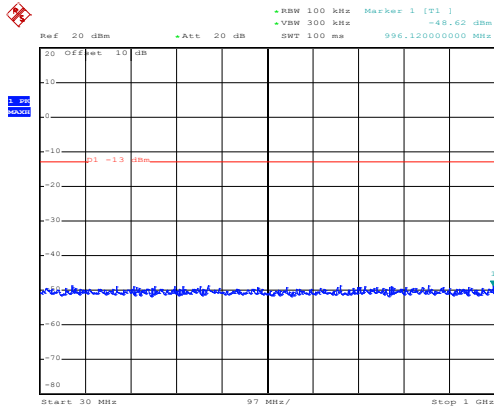

Date: 10.NOV.2017 08:20:38

30MHz~1GHz

Date: 10.NOV.2017 11:52:50

1GHz~25GHz

High channel

Date: 10.NOV.2017 08:22:26

30MHz~1GHz

Date: 10.NOV.2017 11:54:32

1GHz~25GHz

QPSK & RB Size 1 Lowest channel

Date: 10.NOV.2017 08:19:49

30MHz~1GHz

Date: 10.NOV.2017 11:49:28

1GHz~25GHz

Middle channel

Date: 10.NOV.2017 08:21:04