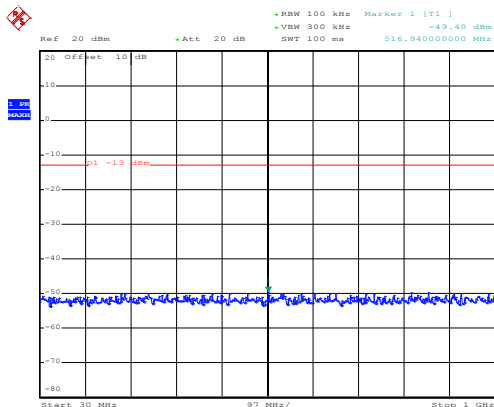

Middle channel

Date: 10.NOV.2017 08:25:20

30MHz~1GHz

Date: 10.NOV.2017 11:59:59

1GHz~25GHz

High channel

Date: 10.NOV.2017 08:26:06

30MHz~1GHz

Date: 10.NOV.2017 12:01:56

1GHz~25GHz

16 QAM & RB Size 100 Lowest channel

Date: 10.NOV.2017 08:24:50

30MHz~1GHz

Date: 10.NOV.2017 11:56:57

1GHz~25GHz

Middle channel