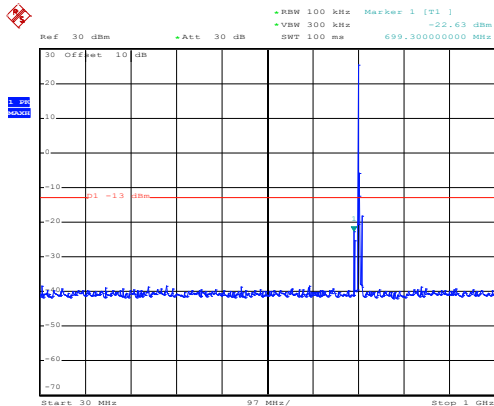

Date: 10.NOV.2017 13:05:04

1GHz~8GHz

QPSK & RB Size 1 Lowest channel

Date: 10.NOV.2017 13:14:54

30MHz~1GHz

Date: 10.NOV.2017 13:00:52

1GHz~8GHz

Middle channel