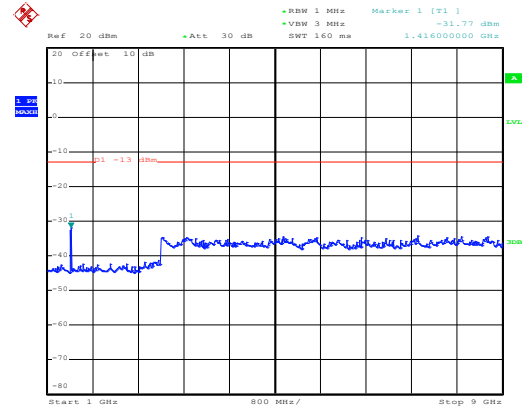

Date: 10.NOV.2017 13:08:55

1GHz~8GHz