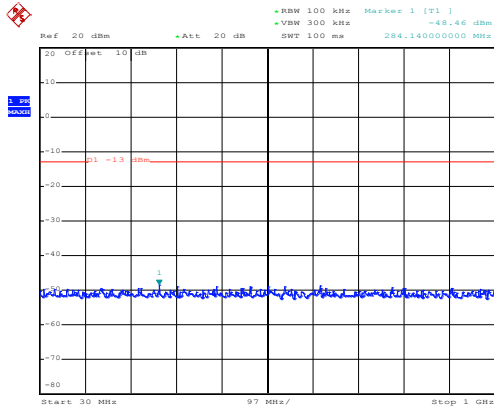

QPSK & RB Size 36 Lowest channel

Date: 10.NOV.2017 08:20:04

30MHz~1GHz

Date: 10.NOV.2017 11:50:15

1GHz~25GHz

Date: 10.NOV.2017 08:20:48

30MHz~1GHz

Date: 10.NOV.2017 11:51:58

1GHz~25GHz

Date: 10.NOV.2017 08:21:50

30MHz~1GHz

Date: 10.NOV.2017 11:53:43

1GHz~25GHz

QPSK & RB Size 75 Lowest channel

Date: 10.NOV.2017 08:20:17

30MHz~1GHz