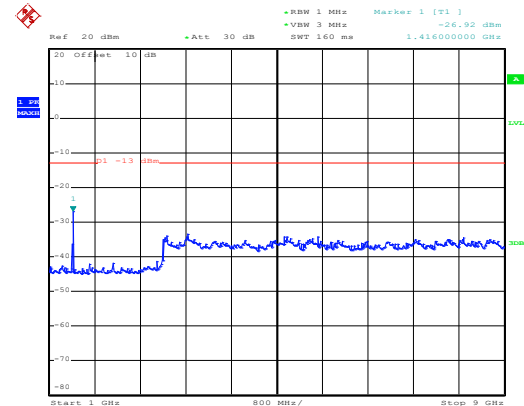

High channel

Date: 10.NOV.2017 13:37:40

30MHz~1GHz

Date: 10.NOV.2017 12:14:05

1GHz~8GHz

16 QAM & RB Size 6 Lowest channel

Date: 10.NOV.2017 13:33:53

30MHz~1GHz

Date: 10.NOV.2017 12:11:25

1GHz~8GHz

Middle channel

Date: 10.NOV.2017 13:36:05

30MHz~1GHz

Date: 10.NOV.2017 12:12:55

1GHz~8GHz

High channel

Date: 10.NOV.2017 13:38:18

30MHz~1GHz

Date: 10.NOV.2017 12:14:34

1GHz~8GHz

QPSK & RB Size 1 Lowest channel

Date: 10.NOV.2017 13:32:01

30MHz~1GHz

Date: 10.NOV.2017 12:09:00