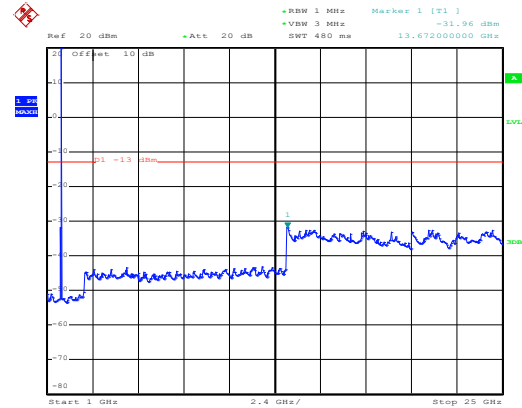

High channel

Date: 10.NOV.2017 08:18:50

30MHz~1GHz

Date: 10.NOV.2017 11:45:28

1GHz~25GHz

QPSK & RB Size 25 Lowest channel

Date: 10.NOV.2017 08:17:28

30MHz~1GHz

Date: 10.NOV.2017 11:42:32

1GHz~25GHz

Middle channel

Date: 10.NOV.2017 08:18:14

30MHz~1GHz

Date: 10.NOV.2017 11:44:18

1GHz~25GHz

High channel