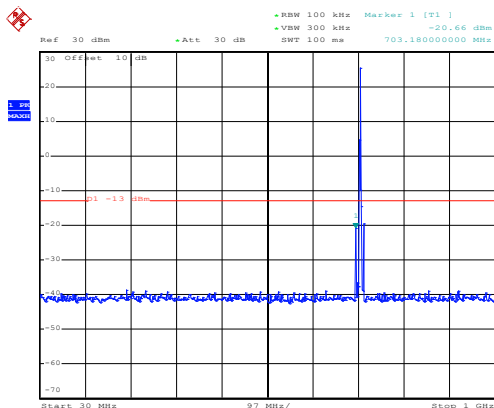

Date: 10.NOV.2017 13:19:13

30MHz~1GHz

Date: 10.NOV.2017 13:04:11

1GHz~8GHz

16 QAM & RB Size 12 Lowest channel

Date: 10.NOV.2017 13:15:59

30MHz~1GHz

Date: 10.NOV.2017 13:01:38