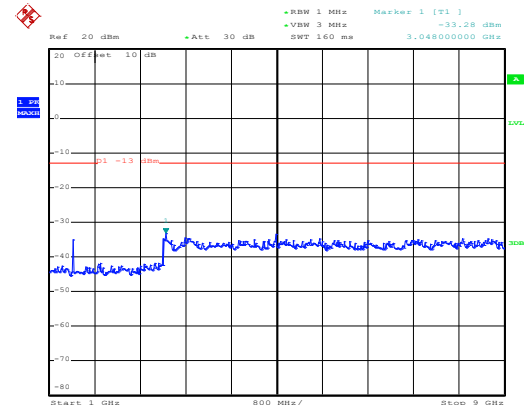

30MHz~1GHz

Date: 10.NOV.2017 12:51:14

1GHz~8GHz

High channel

Date: 10.NOV.2017 13:51:52

30MHz~1GHz

Date: 10.NOV.2017 12:52:40

1GHz~8GHz