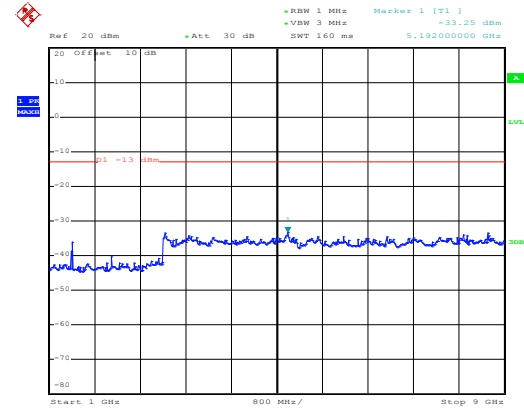

1GHz~8GHz

3MHz

16 QAM & RB Size 1 Lowest channel

Date: 10.NOV.2017 13:39:56

30MHz~1GHz

Date: 10.NOV.2017 12:40:32

1GHz~8GHz

Date: 10.NOV.2017 13:42:29