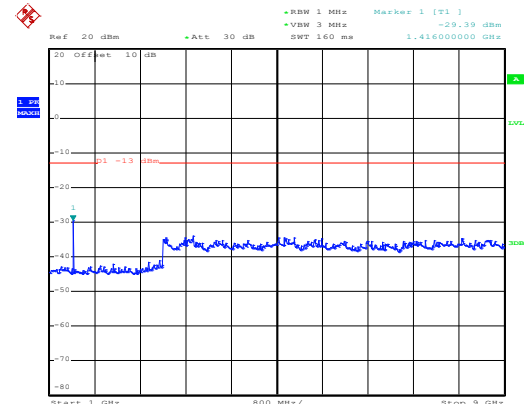

Date: 10.NOV.2017 13:02:44

1GHz~8GHz