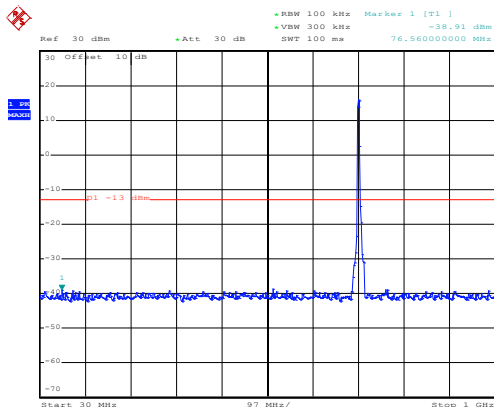

High channel

Date: 10.NOV.2017 14:06:33

30MHz~1GHz

Date: 10.NOV.2017 12:59:03

1GHz~8GHz

QPSK & RB Size 50 Lowest channel

Date: 10.NOV.2017 13:58:22

30MHz~1GHz