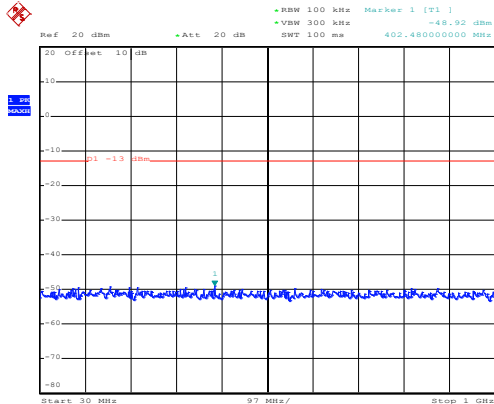

10MHz

16 QAM & RB Size 1 Lowest channel

Date: 10.NOV.2017 08:17:14

30MHz~1GHz

Date: 10.NOV.2017 11:42:12

1GHz~25GHz

Middle channel

Date: 10.NOV.2017 08:18:40