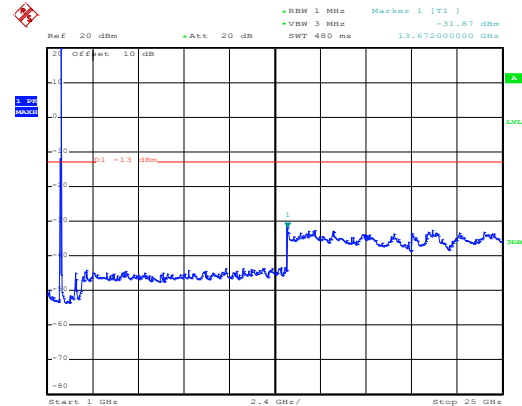

30MHz~1GHz

Date: 10.NOV.2017 12:01:19

1GHz~25GHz

16 QAM & RB Size 50 Lowest channel

Date: 10.NOV.2017 08:24:35

30MHz~1GHz

Date: 10.NOV.2017 11:56:24

1GHz~25GHz

Middle channel

Date: 10.NOV.2017 08:25:20

30MHz~1GHz

Date: 10.NOV.2017 11:59:59

1GHz~25GHz

High channel

Date: 10.NOV.2017 08:26:06

30MHz~1GHz