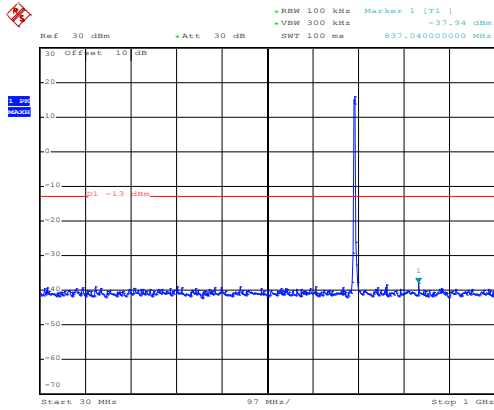

1GHz~8GHz

High channel

Date: 10.NOV.2017 13:45:27

30MHz~1GHz

Date: 10.NOV.2017 12:45:06

1GHz~8GHz

16 QAM & RB Size 15 Lowest channel

Date: 10.NOV.2017 13:41:40