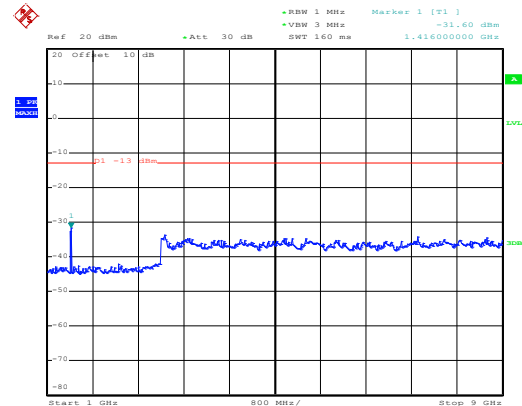

16 QAM & RB Size 25 Lowest channel

Date: 10.NOV.2017 13:48:34

30MHz~1GHz

Date: 10.NOV.2017 12:47:41

1GHz~8GHz

Middle channel

Date: 10.NOV.2017 13:50:31

30MHz~1GHz