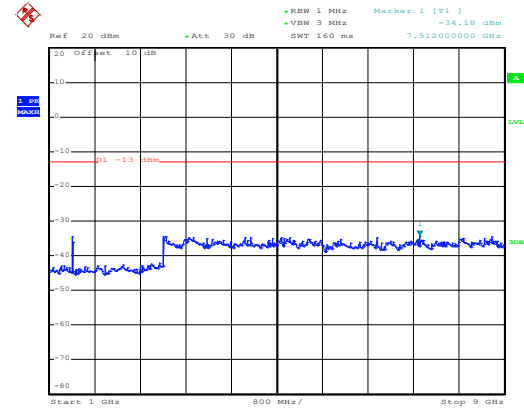

Date: 10.NOV.2017 13:10:33

1GHz~8GHz

16 QAM & RB Size 50 Lowest channel

Date: 10.NOV.2017 13:23:21

30MHz~1GHz

Date: 10.NOV.2017 13:07:15

1GHz~8GHz

Middle channel