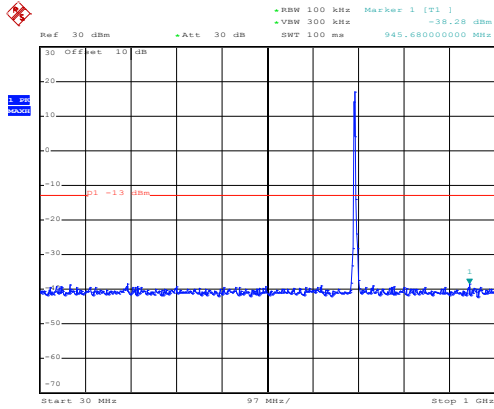

16 QAM & RB Size 12 Lowest channel

Date: 10.NOV.2017 13:48:00

30MHz~1GHz