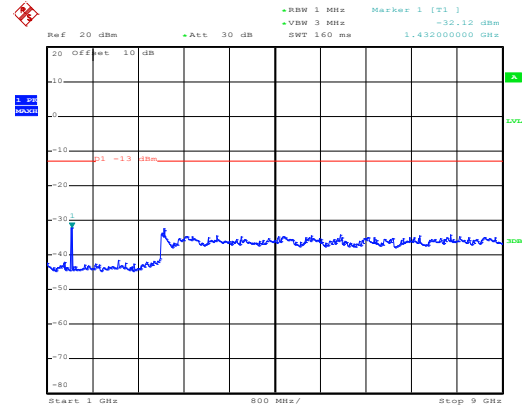

Middle channel

Date: 10.NOV.2017 13:43:38

30MHz~1GHz

Date: 10.NOV.2017 12:43:38

1GHz~8GHz

High channel

Date: 10.NOV.2017 13:45:57

30MHz~1GHz