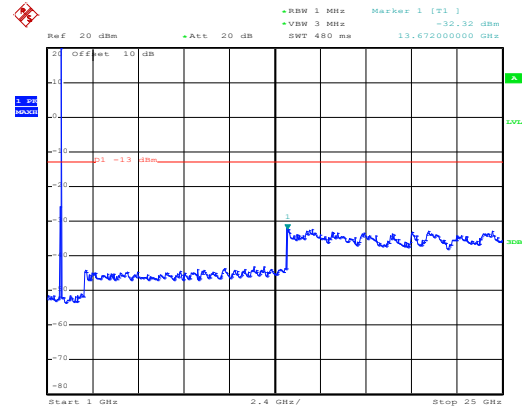

High channel

Date: 10.NOV.2017 11:53:25

1GHz~25GHz

16 QAM & RB Size 36 Lowest channel

Date: 10.NOV.2017 08:20:08

30MHz~1GHz

Date: 10.NOV.2017 11:50:26

1GHz~25GHz

Middle channel

Date: 10.NOV.2017 08:20:53

30MHz~1GHz

Date: 10.NOV.2017 11:52:12

1GHz~25GHz

High channel

Date: 10.NOV.2017 08:21:57

30MHz~1GHz