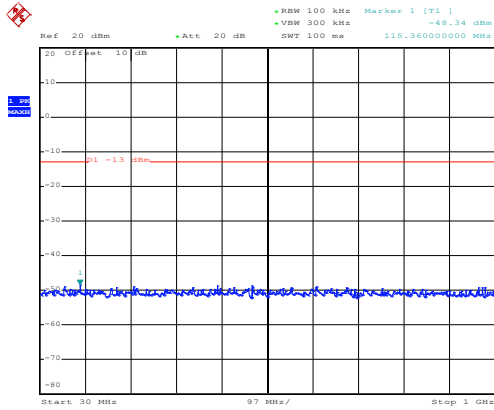

Date: 10.NOV.2017 08:22:20

30MHz~1GHz

Date: 10.NOV.2017 11:54:20

1GHz~25GHz

20MHz

16 QAM & RB Size 1 Lowest channel

Date: 10.NOV.2017 08:23:11

30MHz~1GHz