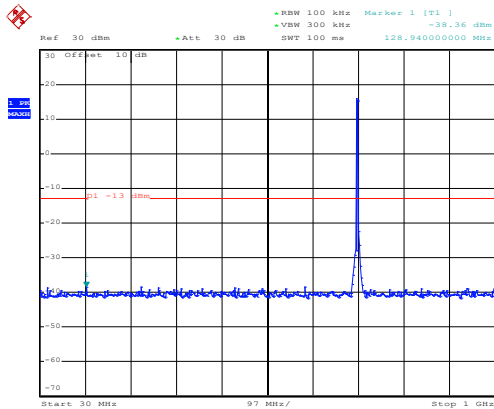

Date: 10.NOV.2017 13:02:57

1GHz~8GHz

High channel

Date: 10.NOV.2017 13:19:37

30MHz~1GHz

Date: 10.NOV.2017 13:04:28

1GHz~8GHz

QPSK & RB Size 25 Lowest channel