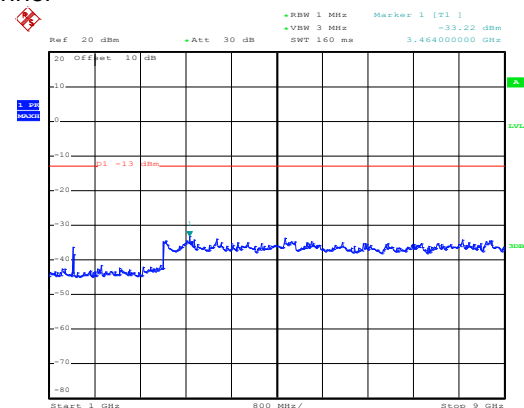

Date: 10.NOV.2017 12:59:43

1GHz~8GHz