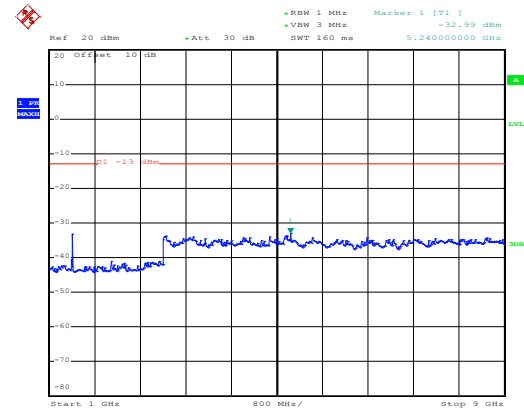

Date: 10.NOV.2017 13:44:21

30MHz~1GHz

Date: 10.NOV.2017 12:44:18

1GHz~8GHz

QPSK & RB Size 8 Lowest channel

Date: 10.NOV.2017 13:40:31

30MHz~1GHz

Date: 10.NOV.2017 12:41:11