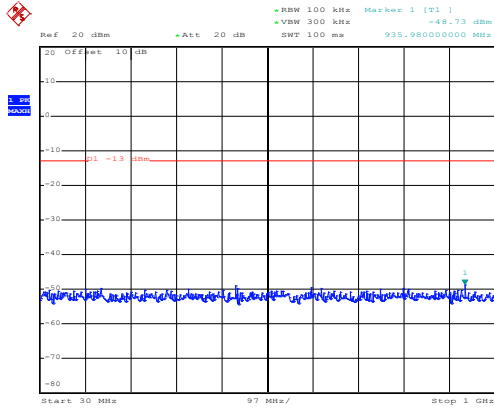

1GHz~25GHz

Date: 10.NOV.2017 08:21:11

30MHz~1GHz

Middle channel

Date: 10.NOV.2017 11:51:38

1GHz~25GHz

Date: 10.NOV.2017 08:21:31

30MHz~1GHz

High channel

Date: 10.NOV.2017 11:53:25

1GHz~25GHz

16 QAM & RB Size 36 Lowest channel

Date: 10.NOV.2017 08:20:08

30MHz~1GHz

Date: 10.NOV.2017 11:50:26

1GHz~25GHz