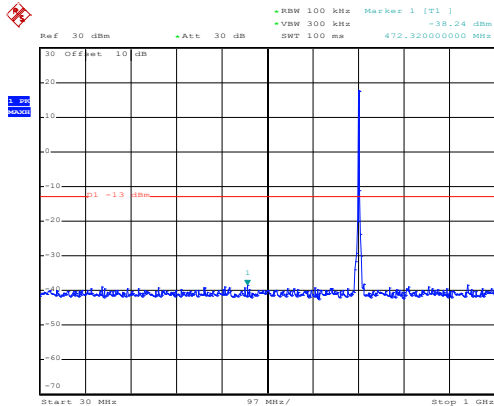

Middle channel

Date: 10.NOV.2017 13:17:51

30MHz~1GHz