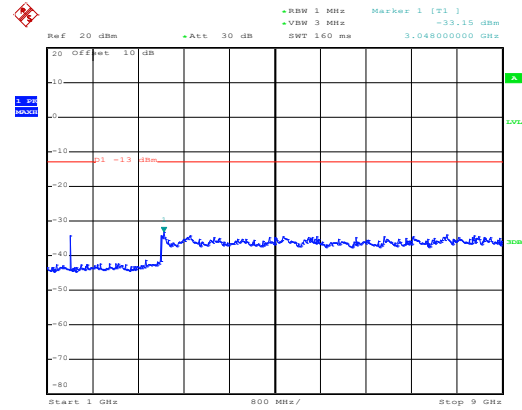

High channel

Date: 10.NOV.2017 13:51:34

30MHz~1GHz

Date: 10.NOV.2017 12:52:28

1GHz~8GHz

QPSK & RB Size 25 Lowest channel

Date: 10.NOV.2017 13:48:21

30MHz~1GHz