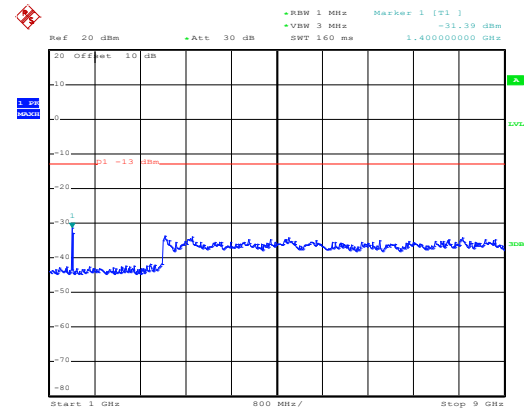

Middle channel

Date: 10.NOV.2017 12:57:25

1GHz~8GHz