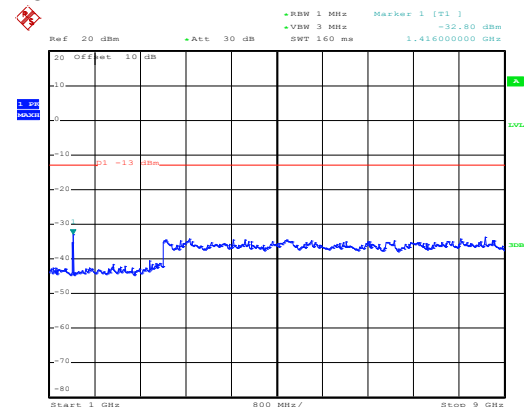

High channel

Date: 10.NOV.2017 14:06:33

30MHz~1GHz

Date: 10.NOV.2017 12:59:03

1GHz~8GHz

QPSK & RB Size 50 Lowest channel

Date: 10.NOV.2017 13:58:22

30MHz~1GHz