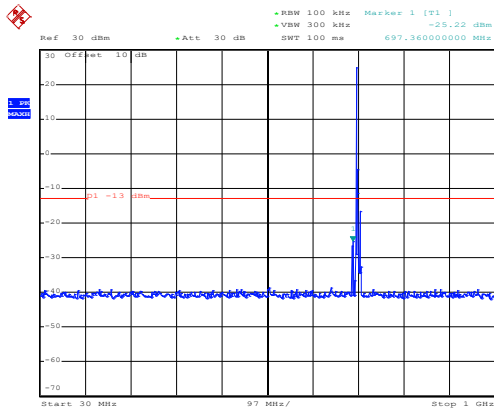

Date: 10.NOV.2017 14:07:14

30MHz~1GHz

Date: 10.NOV.2017 12:59:31

1GHz~8GHz

LTE band 17, 5MHz:

**16 QAM & RB Size 1
Lowest channel**

Date: 10.NOV.2017 13:15:11

30MHz~1GHz