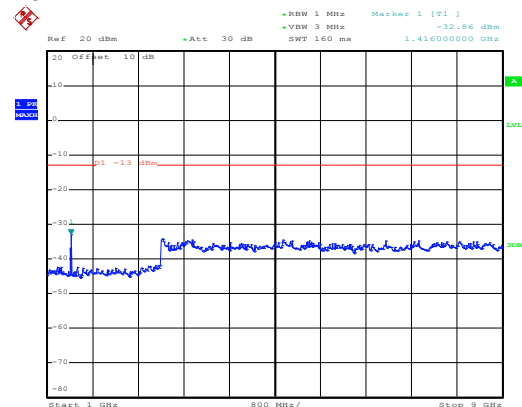

Date: 10.NOV.2017 13:10:33

1GHz~8GHz