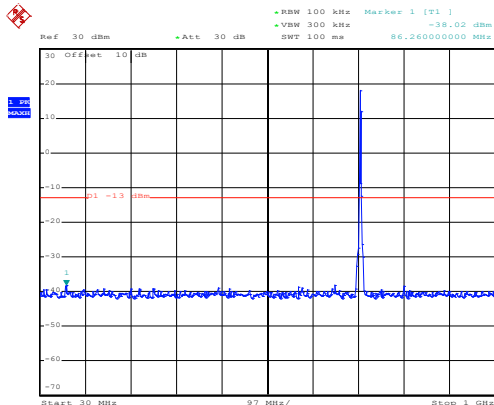

High channel

Date: 10.NOV.2017 13:51:52

30MHz~1GHz