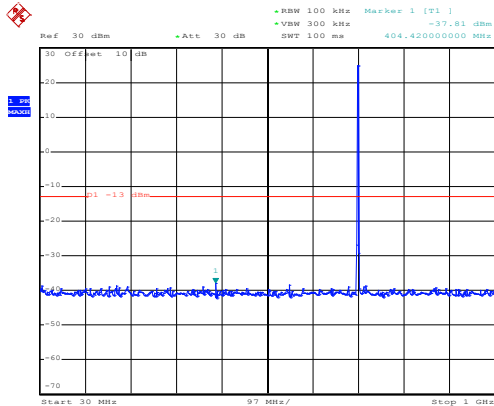

Middle channel

Date: 10.NOV.2017 13:35:27

30MHz~1GHz