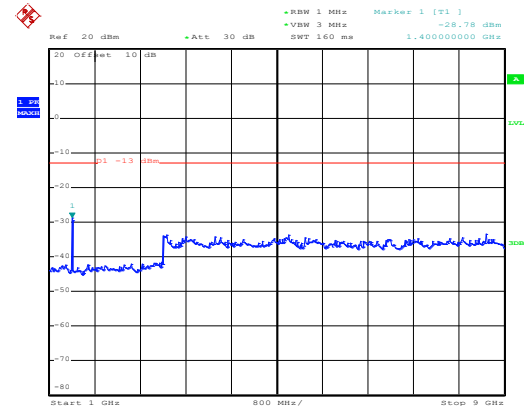

30MHz~1GHz

Date: 10.NOV.2017 12:42:07

1GHz~8GHz

Middle channel

Date: 10.NOV.2017 13:43:54

30MHz~1GHz

Date: 10.NOV.2017 12:43:53

1GHz~8GHz

High channel

Date: 10.NOV.2017 13:46:12

30MHz~1GHz

Date: 10.NOV.2017 12:45:29

1GHz~8GHz

QPSK & RB Size 1 Lowest channel

Date: 10.NOV.2017 13:39:37

30MHz~1GHz