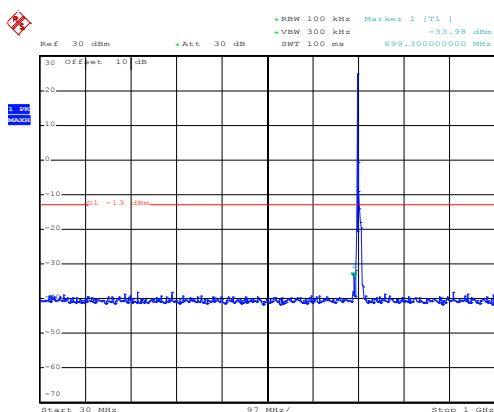

Date: 10.NOV.2017 13:26:29

30MHz~1GHz