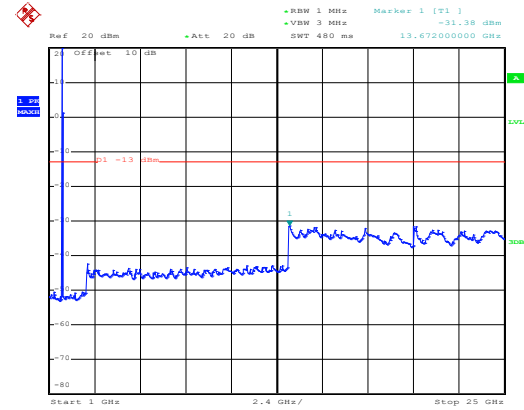

Date: 10.NOV.2017 11:53:57

1GHz~25GHz

16 QAM & RB Size 75 Lowest channel

Date: 10.NOV.2017 08:20:22

30MHz~1GHz

Date: 10.NOV.2017 11:50:59

1GHz~25GHz

Middle channel

Date: 10.NOV.2017 08:20:38

30MHz~1GHz

Date: 10.NOV.2017 11:52:50

1GHz~25GHz

High channel

Date: 10.NOV.2017 08:22:26

30MHz~1GHz

Date: 10.NOV.2017 11:54:32

1GHz~25GHz

QPSK & RB Size 1 Lowest channel

Date: 10.NOV.2017 08:19:49

30MHz~1GHz

Date: 10.NOV.2017 11:49:28

1GHz~25GHz

Middle channel

Date: 10.NOV.2017 08:21:04