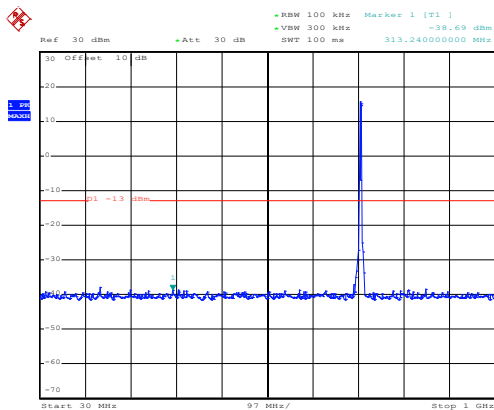

High channel

Date: 10.NOV.2017 13:52:20

30MHz~1GHz