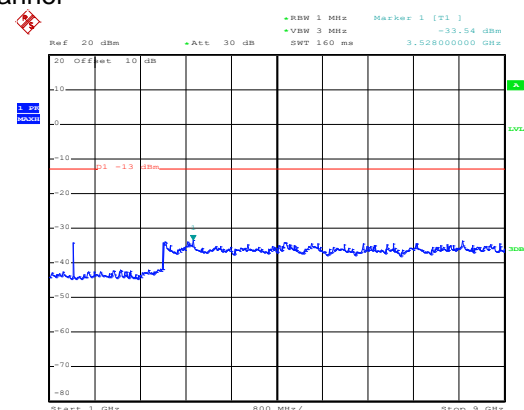

Date: 10.NOV.2017 13:03:20

1GHz~8GHz