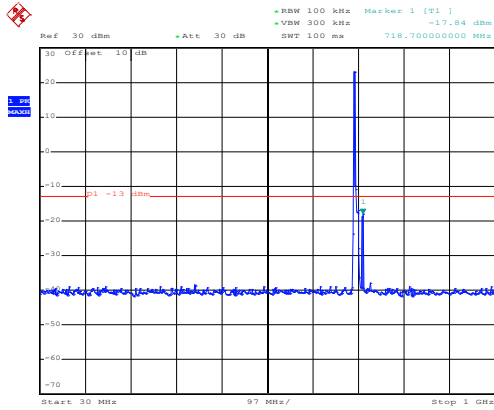

QPSK & RB Size 1 Lowest channel

Date: 10.NOV.2017 13:57:03

30MHz~1GHz

Date: 10.NOV.2017 12:54:02

1GHz~8GHz

Middle channel

Date: 10.NOV.2017 13:58:59

30MHz~1GHz