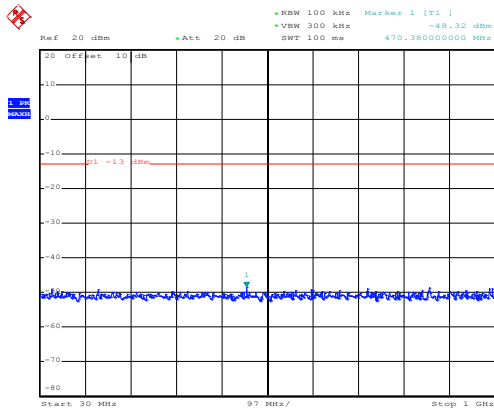

QPSK & RB Size 36 Lowest channel

Date: 10.NOV.2017 08:20:04

30MHz~1GHz

Date: 10.NOV.2017 11:50:15

1GHz~25GHz

Date: 10.NOV.2017 08:20:48

30MHz~1GHz

Date: 10.NOV.2017 11:51:58