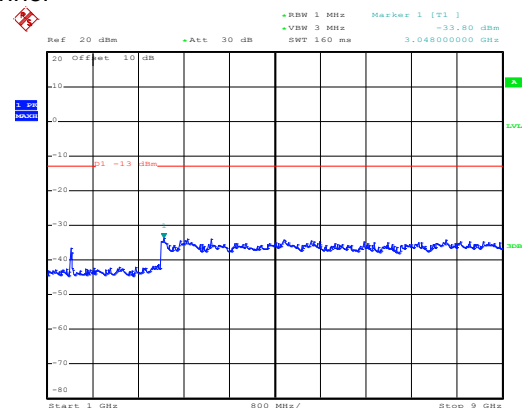

Date: 10.NOV.2017 13:10:49

1GHz~8GHz