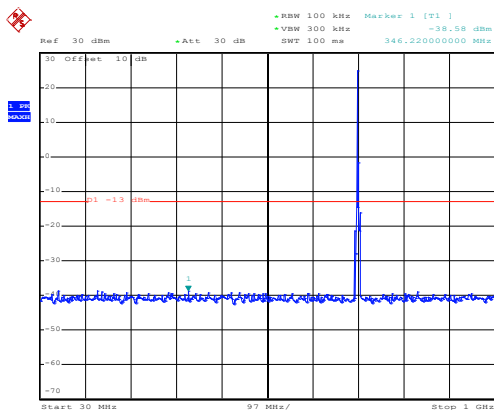

1GHz~8GHz

3MHz

16 QAM & RB Size 1 Lowest channel

Date: 10.NOV.2017 13:39:56

30MHz~1GHz

Date: 10.NOV.2017 12:40:32

1GHz~8GHz

Date: 10.NOV.2017 13:42:29