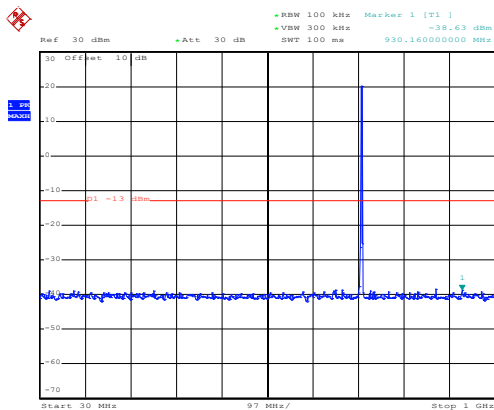

Date: 10.NOV.2017 13:35:51

30MHz~1GHz

Date: 10.NOV.2017 12:12:48

1GHz~8GHz

High channel

Date: 10.NOV.2017 13:38:03

30MHz~1GHz

Date: 10.NOV.2017 12:14:19