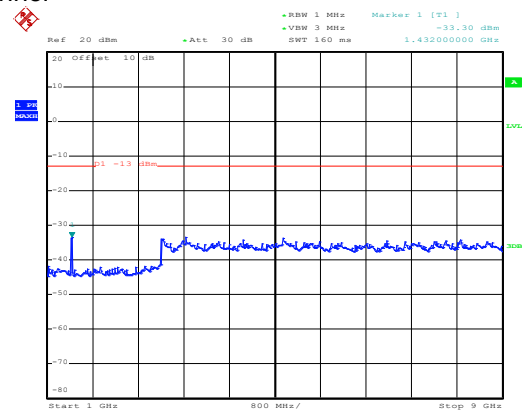

Date: 10.NOV.2017 12:52:55

1GHz~8GHz