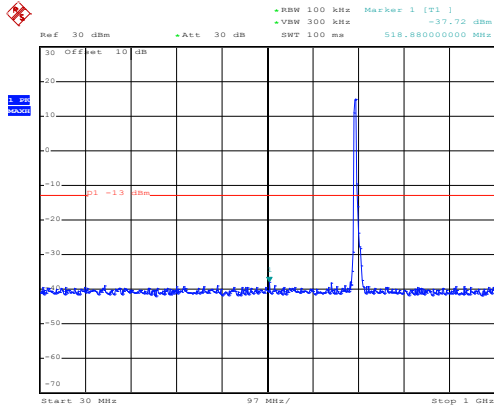

Date: 10.NOV.2017 12:56:40

1GHz~8GHz

High channel

Date: 10.NOV.2017 14:05:59

30MHz~1GHz

Date: 10.NOV.2017 12:58:35

1GHz~8GHz

QPSK & RB Size 25 Lowest channel