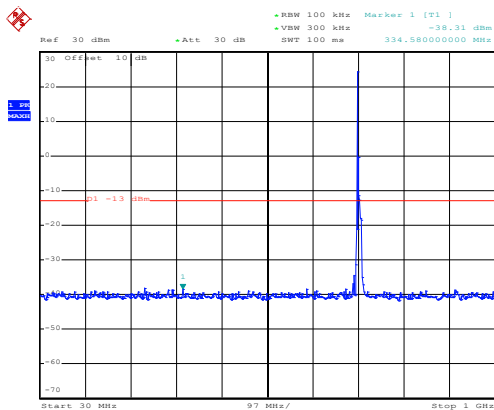

High channel

Date: 10.NOV.2017 14:05:59

30MHz~1GHz