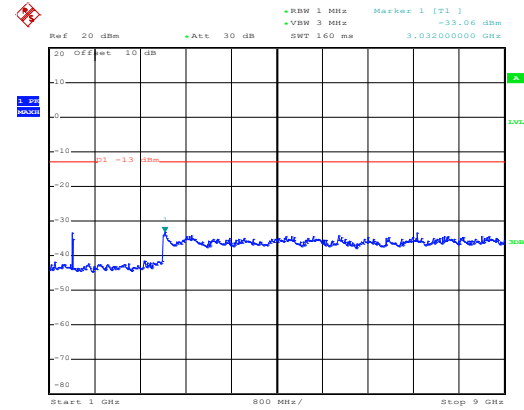

Date: 10.NOV.2017 12:55:32

1GHz~8GHz