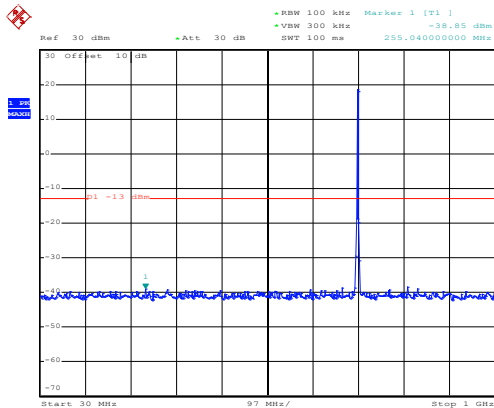

Date: 10.NOV.2017 13:40:52

30MHz~1GHz

Date: 10.NOV.2017 12:41:34

1GHz~8GHz

Middle channel

Date: 10.NOV.2017 13:43:09

30MHz~1GHz

Date: 10.NOV.2017 12:43:19