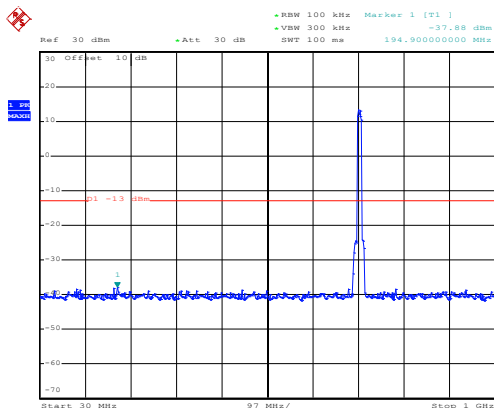

High channel

Date: 10.NOV.2017 13:27:48

30MHz~1GHz