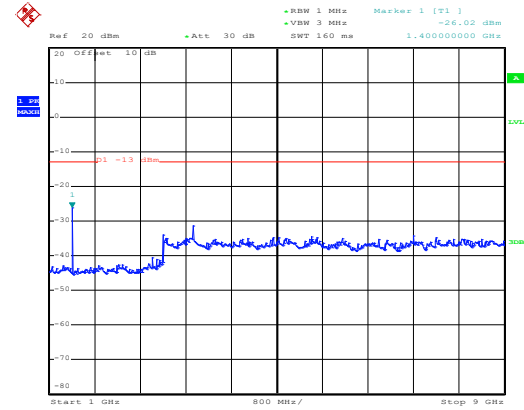

Date: 10.NOV.2017 13:20:23

30MHz~1GHz

Date: 10.NOV.2017 13:04:56

1GHz~8GHz

10MHz

16 QAM & RB Size 1 Lowest channel

Date: 10.NOV.2017 13:22:05

30MHz~1GHz