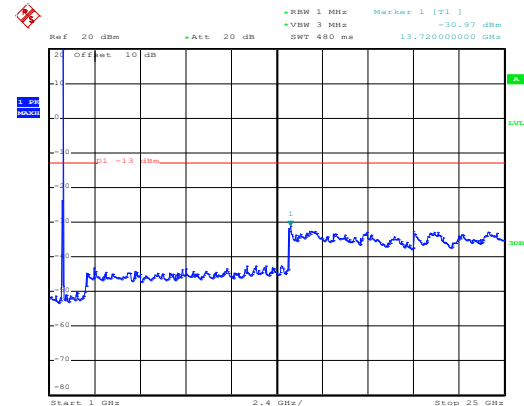

Date: 10.NOV.2017 11:59:11

1GHz~25GHz