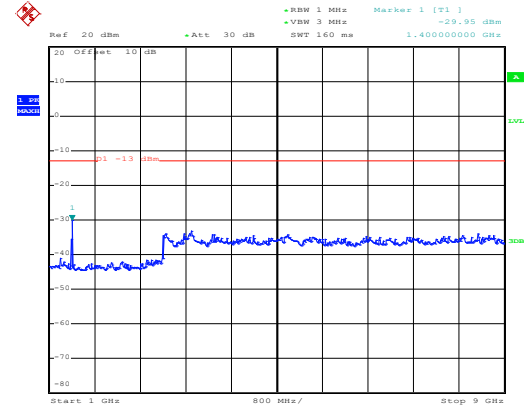

30MHz~1GHz

Date: 10.NOV.2017 12:13:27

1GHz~8GHz

QPSK & RB Size 3 Lowest channel

Date: 10.NOV.2017 13:32:45

30MHz~1GHz

Date: 10.NOV.2017 12:09:43

1GHz~8GHz