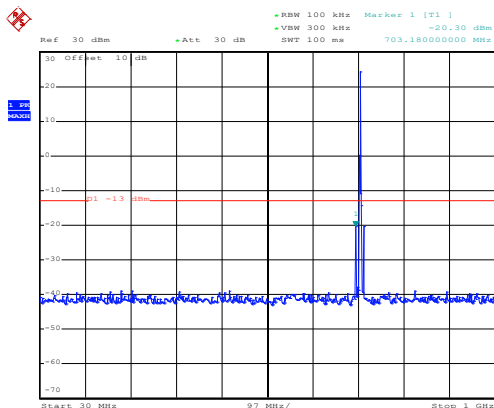

Date: 10.NOV.2017 13:51:11

30MHz~1GHz