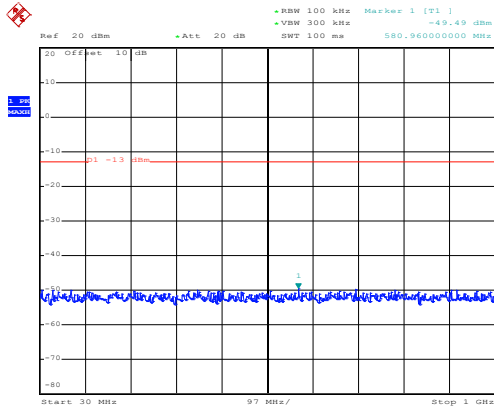

Date: 10.NOV.2017 11:44:30

1GHz~25GHz

High channel

Date: 10.NOV.2017 08:19:10

30MHz~1GHz

Date: 10.NOV.2017 11:46:14

1GHz~25GHz

16 QAM & RB Size 50 Lowest channel