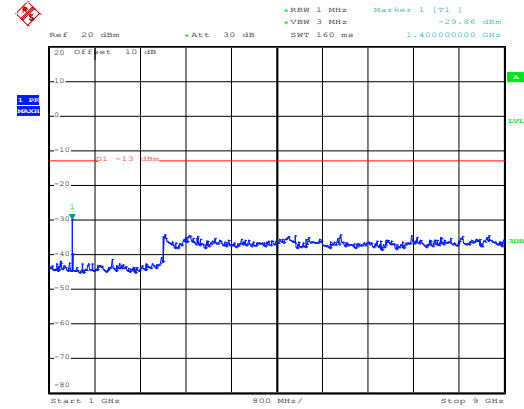

Date: 10.NOV.2017 13:19:13

30MHz~1GHz

Date: 10.NOV.2017 13:04:11

1GHz~8GHz

16 QAM & RB Size 12 Lowest channel

Date: 10.NOV.2017 13:15:59

30MHz~1GHz

Date: 10.NOV.2017 13:01:38