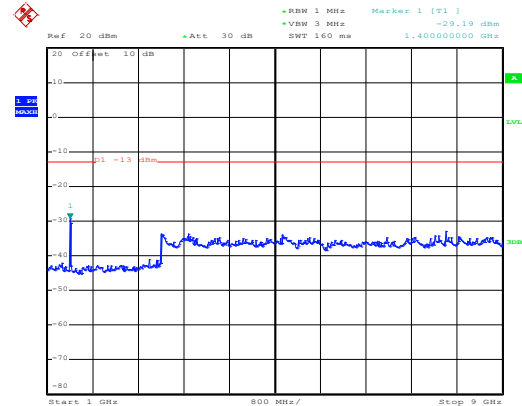

Date: 10.NOV.2017 12:50:58

1GHz~8GHz