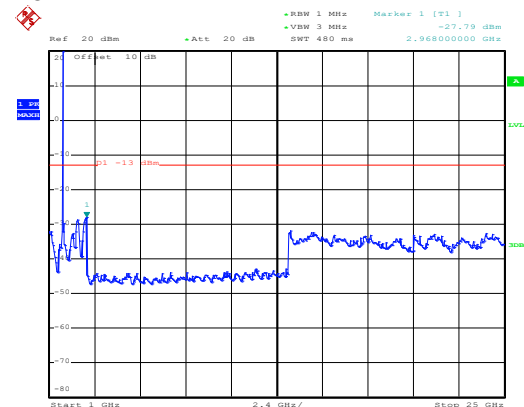

QPSK & RB Size 50 Lowest channel

Date: 10.NOV.2017 08:23:34

30MHz~1GHz

Date: 10.NOV.2017 11:56:12

1GHz~25GHz

Middle channel

Date: 10.NOV.2017 08:25:13

30MHz~1GHz

Date: 10.NOV.2017 11:59:47

1GHz~25GHz

High channel

Date: 10.NOV.2017 08:26:00

30MHz~1GHz

Date: 10.NOV.2017 12:01:42

1GHz~25GHz

QPSK & RB Size 100 Lowest channel