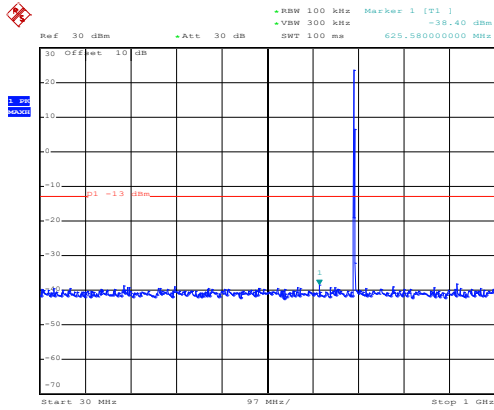

1GHz~25GHz

High channel

Date: 10.NOV.2017 08:26:21

30MHz~1GHz

Date: 10.NOV.2017 12:02:17

1GHz~25GHz

LTE band 12, 1.4MHz:

**16 QAM & RB Size 1
Lowest channel**