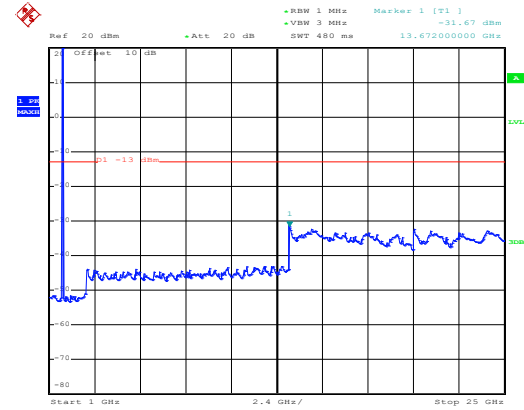

Date: 10.NOV.2017 08:19:05

30MHz~1GHz

Date: 10.NOV.2017 11:45:58

1GHz~25GHz

QPSK & RB Size 50 Lowest channel

Date: 10.NOV.2017 08:17:42

30MHz~1GHz

Date: 10.NOV.2017 11:43:05