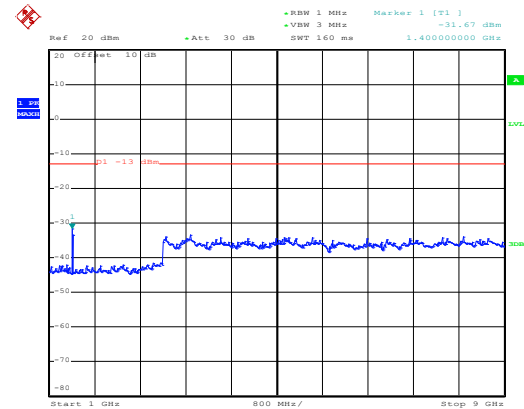

Date: 10.NOV.2017 13:01:54

1GHz~8GHz