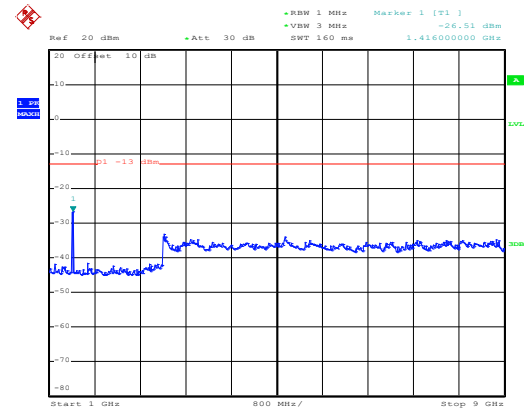

Date: 10.NOV.2017 13:40:52

30MHz~1GHz

Date: 10.NOV.2017 12:41:34

1GHz~8GHz

Middle channel

Date: 10.NOV.2017 13:43:09

30MHz~1GHz

Date: 10.NOV.2017 12:43:19