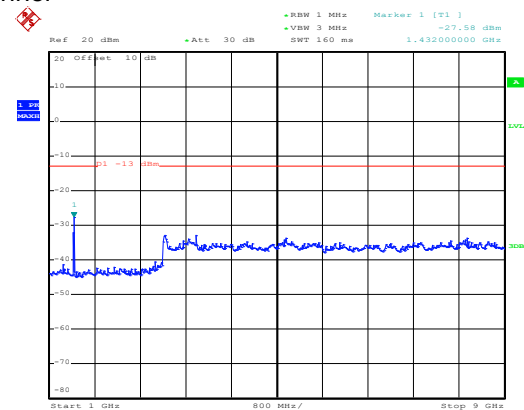

Date: 10.NOV.2017 13:35:51

30MHz~1GHz

Date: 10.NOV.2017 12:12:48

1GHz~8GHz

High channel

Date: 10.NOV.2017 13:38:03

30MHz~1GHz

Date: 10.NOV.2017 12:14:19