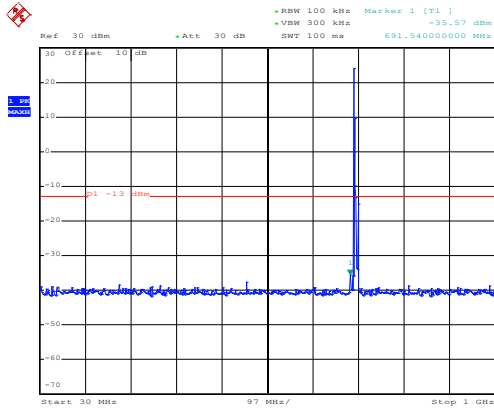

Date: 10.NOV.2017 12:51:37

1GHz~8GHz

High channel

Date: 10.NOV.2017 13:52:37

30MHz~1GHz

Date: 10.NOV.2017 12:53:03

1GHz~8GHz

QPSK & RB Size 1 Lowest channel