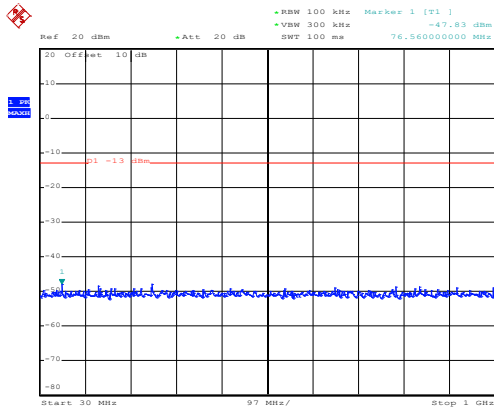

Middle channel

Date: 10.NOV.2017 08:18:34

30MHz~1GHz