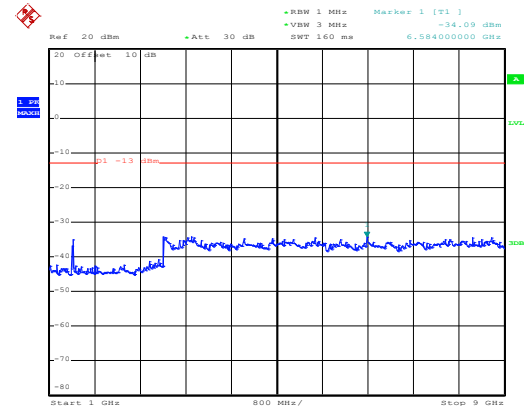

Date: 10.NOV.2017 13:09:19

1GHz~8GHz