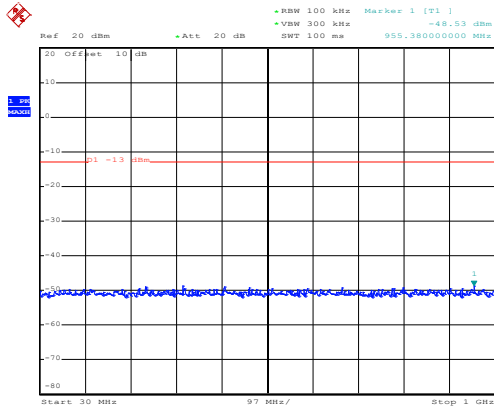

Middle channel

Date: 10.NOV.2017 08:18:14

30MHz~1GHz