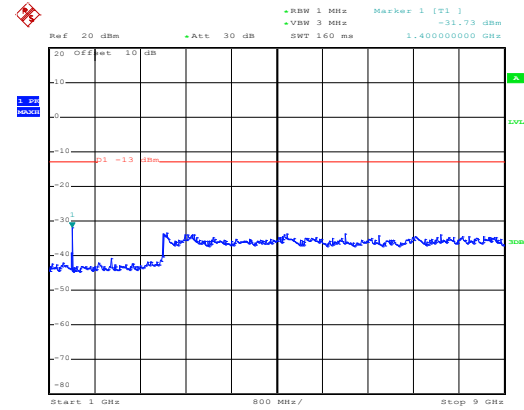

Date: 10.NOV.2017 12:13:53

1GHz~8GHz

QPSK & RB Size 6 Lowest channel

Date: 10.NOV.2017 13:33:24

30MHz~1GHz

Date: 10.NOV.2017 12:11:14

1GHz~8GHz

Middle channel