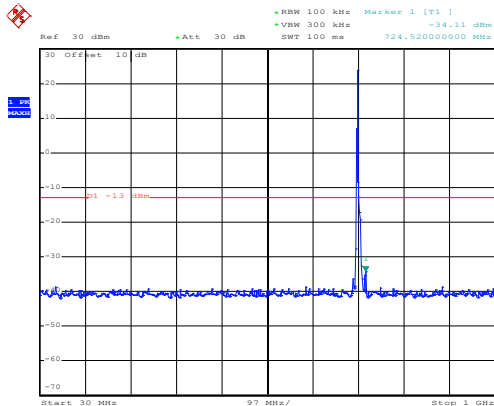

1GHz~8GHz

QPSK & RB Size 1 Lowest channel

Date: 10.NOV.2017 13:21:48

30MHz~1GHz

Date: 10.NOV.2017 13:06:11

1GHz~8GHz

Middle channel

Date: 10.NOV.2017 13:23:49