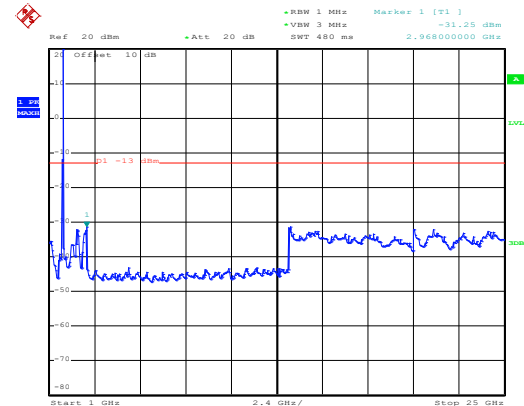

1GHz~25GHz

Date: 10.NOV.2017 08:21:50

30MHz~1GHz

Date: 10.NOV.2017 11:53:43

1GHz~25GHz

QPSK & RB Size 75 Lowest channel

Date: 10.NOV.2017 08:20:17

30MHz~1GHz

Date: 10.NOV.2017 11:50:44

1GHz~25GHz

Middle channel

Date: 10.NOV.2017 08:20:32

30MHz~1GHz

Date: 10.NOV.2017 11:52:37

1GHz~25GHz

High channel

Date: 10.NOV.2017 08:22:20

30MHz~1GHz

Date: 10.NOV.2017 11:54:20

1GHz~25GHz

20MHz

16 QAM & RB Size 1 Lowest channel

Date: 10.NOV.2017 08:23:11

30MHz~1GHz