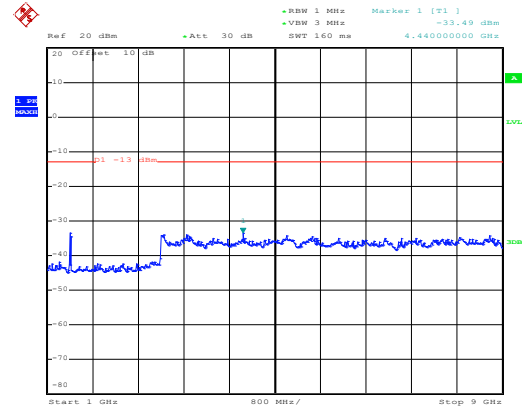

High channel

Date: 10.NOV.2017 14:06:33

30MHz~1GHz

Date: 10.NOV.2017 12:59:03

1GHz~8GHz

QPSK & RB Size 50 Lowest channel

Date: 10.NOV.2017 13:58:22

30MHz~1GHz