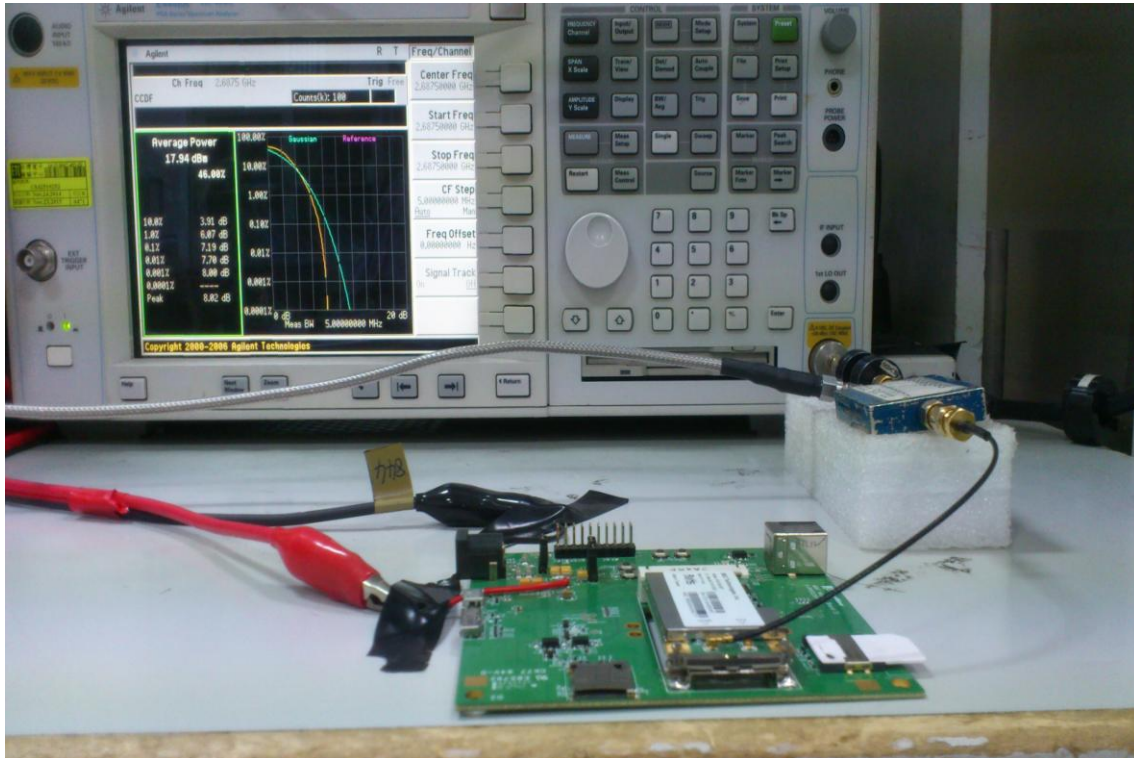

APPENDIX II PHOTOGRAPHS OF TEST SETUP

Conducted Emission Setup Photos

Radiated Emission Setup Photos

For Antenna P/N: AN0727-64DP5BSM

For Antenna P/N: DA-B41-16-01-BL

For Antenna P/N: AN2600-5002BSM

For Antenna P/N: AN2600-6008BSM