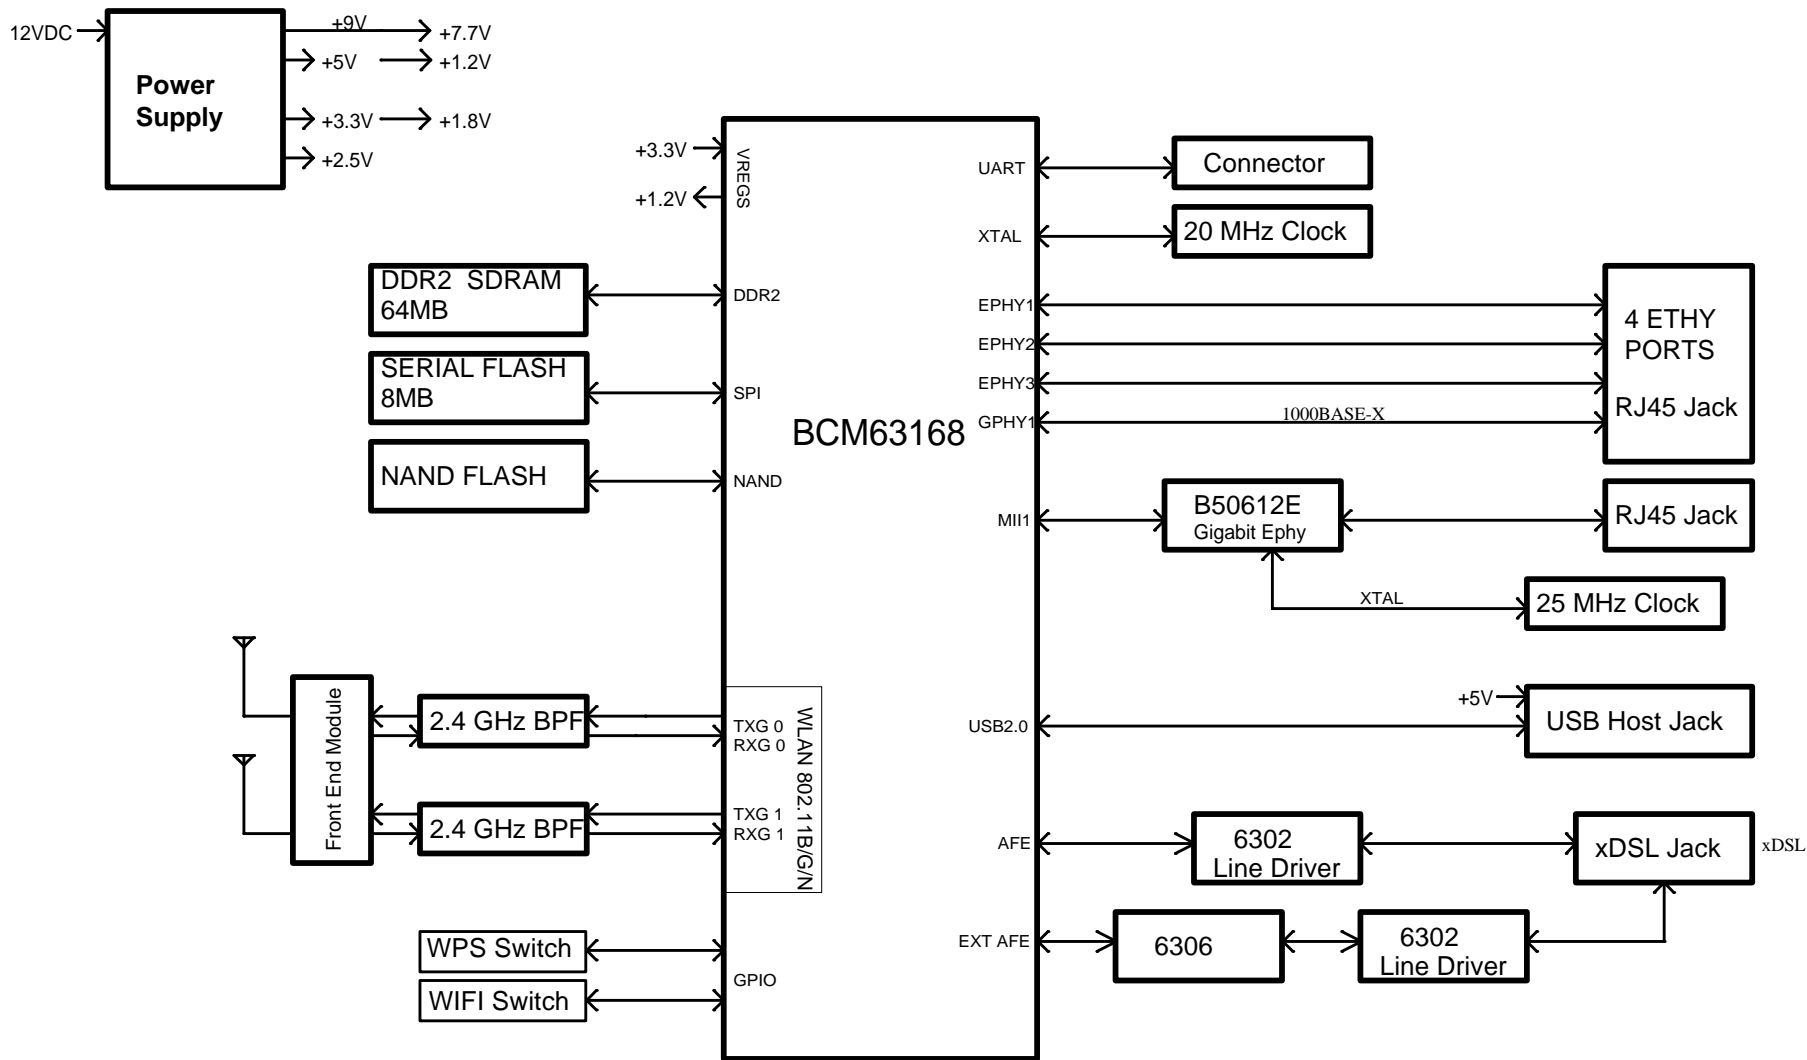

BEC 8920NE- Multi-mode DSL, Bonding, 2.4G Wireless N, 3FE and 2GE Block Diagram

BEC 8920NE	
Title	BLOCK&DIAGRAM
Size	Document Number
Date	Sunday, April 14, 2013
Rev	1.0
Sheet	0 of 9