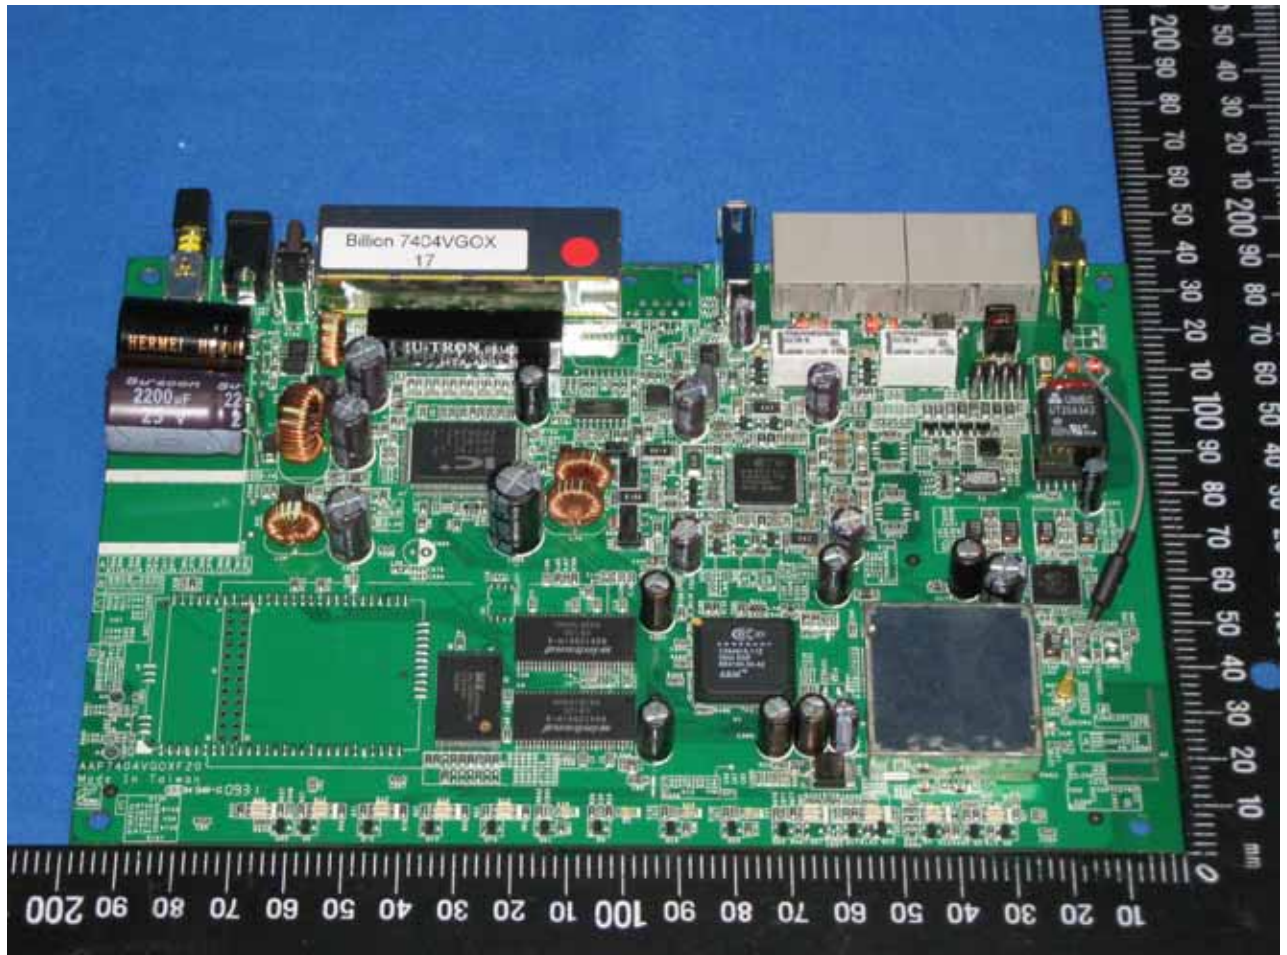

Internal Photo

Antenna

Power Adapter Photo(Model : PAW018A12UL 8066)

Power Adapter Photo(Model : PAW024A15US)