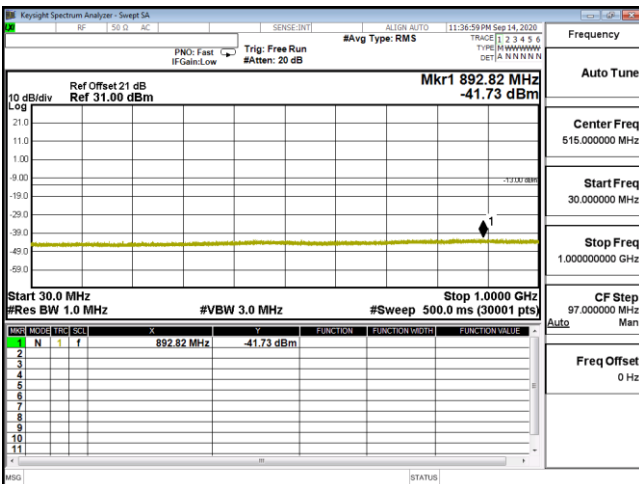

CSE B2 10M CH18900 64QAM(1,0) 30M-1G

CSE B2 10M CH18900 64QAM(1,0) 1G-20G

CSE B2 10M CH19150 QPSK(1,0) 30M-1G

CSE B2 10M CH19150 QPSK(1,0) 1G-20G

CSE B2 10M CH19150 16QAM(1,25) 30M-1G

CSE B2 10M CH19150 16QAM(1,25) 1G-20G