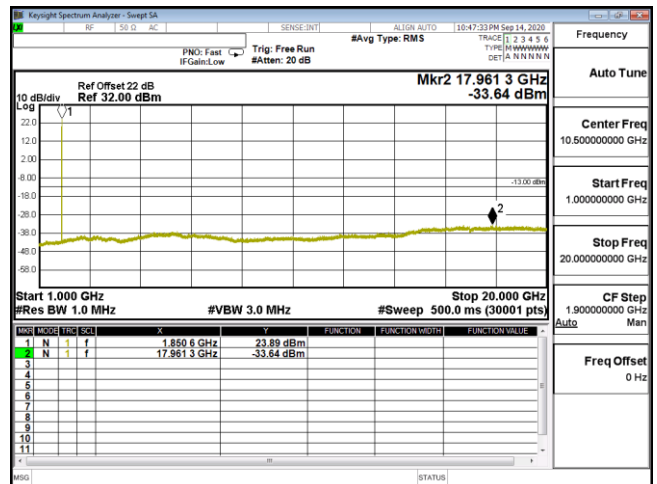

CSE B2 10M CH18650 16QAM(1,0) 1G-20G

CSE B2 10M CH18650 64QAM(1,0) 1G-20G