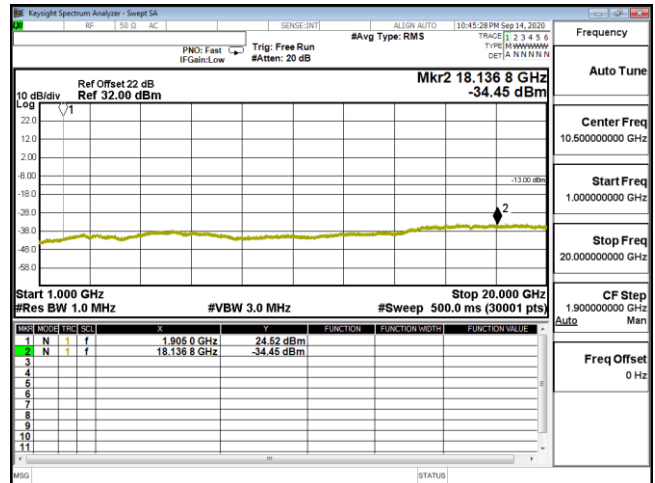

CSE B2 10M CH18900 64QAM(1,0) 30M-1G

CSE B2 10M CH18900 64QAM(1,0) 1G-20G

CSE B2 10M CH19150 QPSK(1,0) 30M-1G

CSE B2 10M CH19150 QPSK(1,0) 1G-20G

CSE B2 10M CH19150 16QAM(1,25) 30M-1G

CSE B2 10M CH19150 16QAM(1,25) 1G-20G