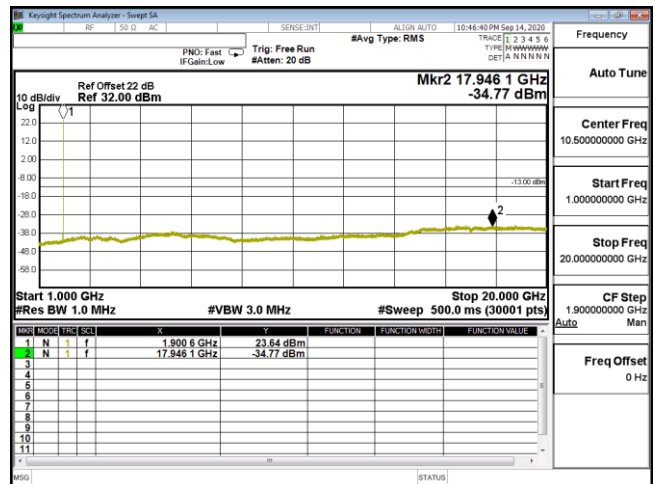

CSE B2 10M CH19150 16QAM(1,25) 1G-20G

CSE B2 10M CH19150 64QAM(1,0) 1G-20G