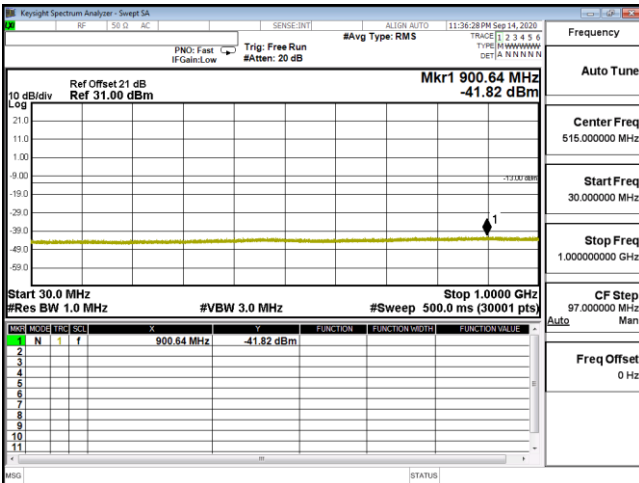

CSE B2 10M CH18900 64QAM(1,0) 30M-1G

CSE B2 10M CH18900 64QAM(1,0) 1G-20G

CSE B2 10M CH19150 QPSK(1,0) 30M-1G

CSE B2 10M CH19150 QPSK(1,0) 1G-20G

CSE B2 10M CH19150 16QAM(1,25) 30M-1G

CSE B2 10M CH19150 16QAM(1,25) 1G-20G