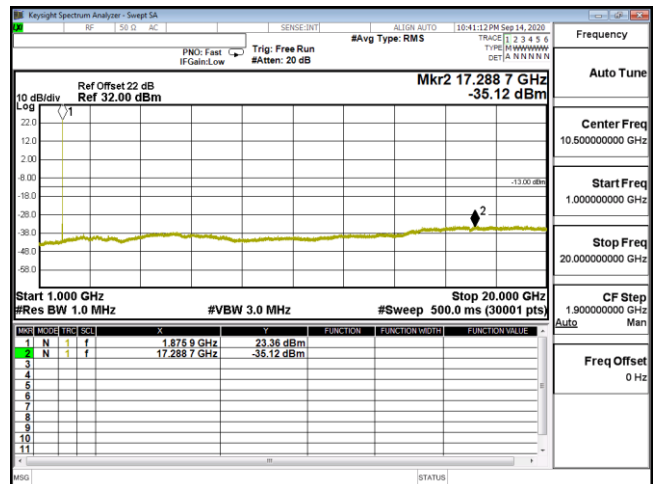

CSE B2 10M CH18900 16QAM(1,0) 1G-20G

CSE B2 10M CH18900 64QAM(1,0) 1G-20G