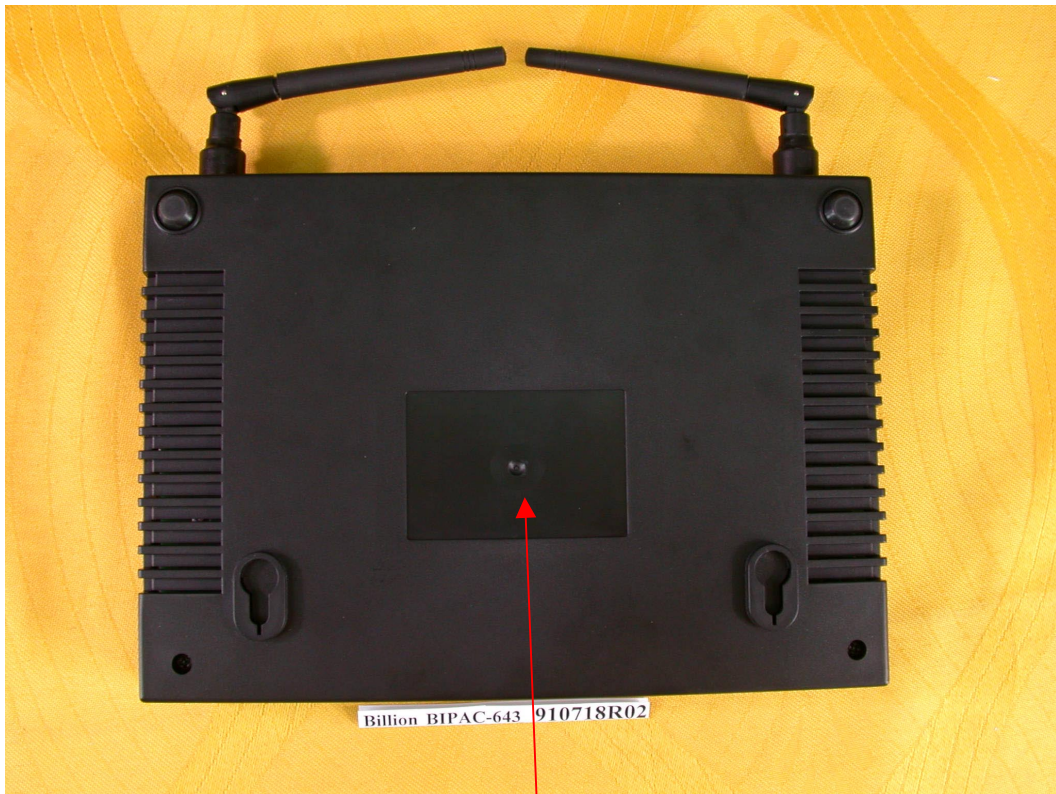

BIPAC-643 底部銘版 (for NR2)

Wireless Broadband Firewall Gateway
Power Input: 5V DC, 1.2A (Minimum)

  Tested to Comply
with FCC Standards
FOR HOME OR OFFICE USE

FCC ID: QI3-643-200 Made in Taiwan

FCC ID Label Location