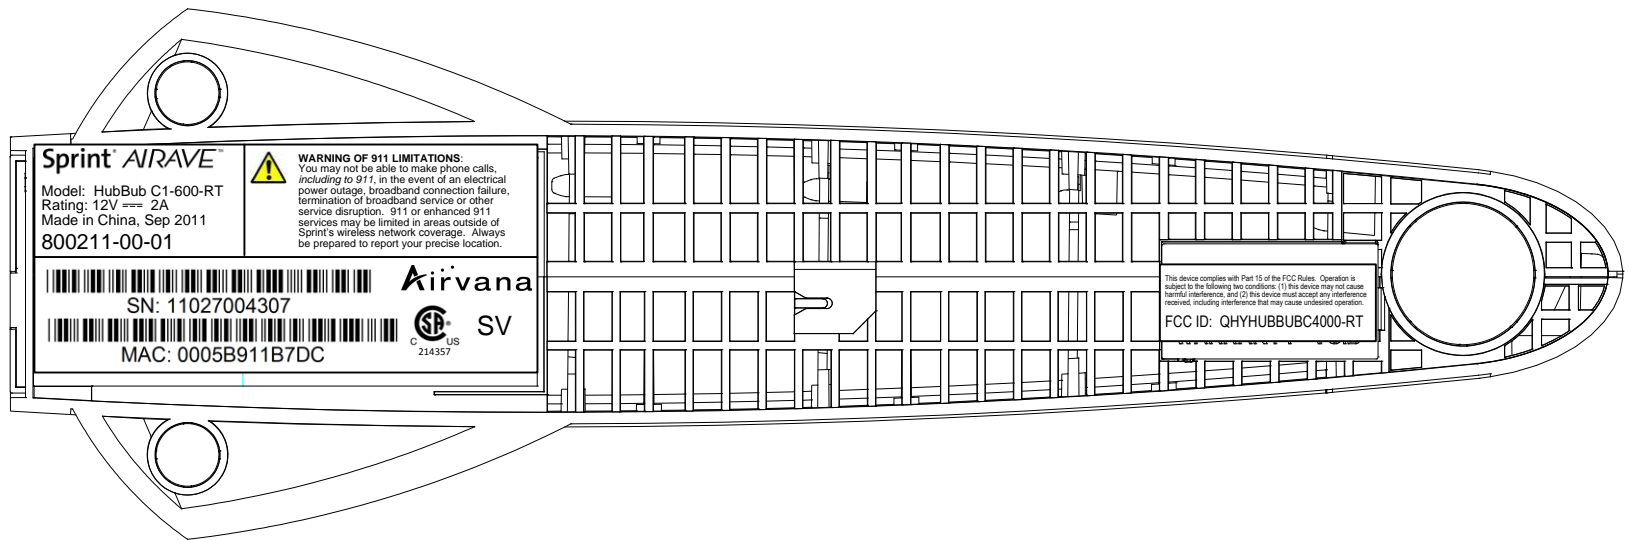

Sprint AIRAVE

Model: HubBub C1-600-RT
Rating: 12V === 2A
Made in China, Sep 2011
800211-00-01

SN: 11027004307

MAC: 0005B911B7DC

Airvana

SV

FCC ID: QHYHUBBUBC4000-RT