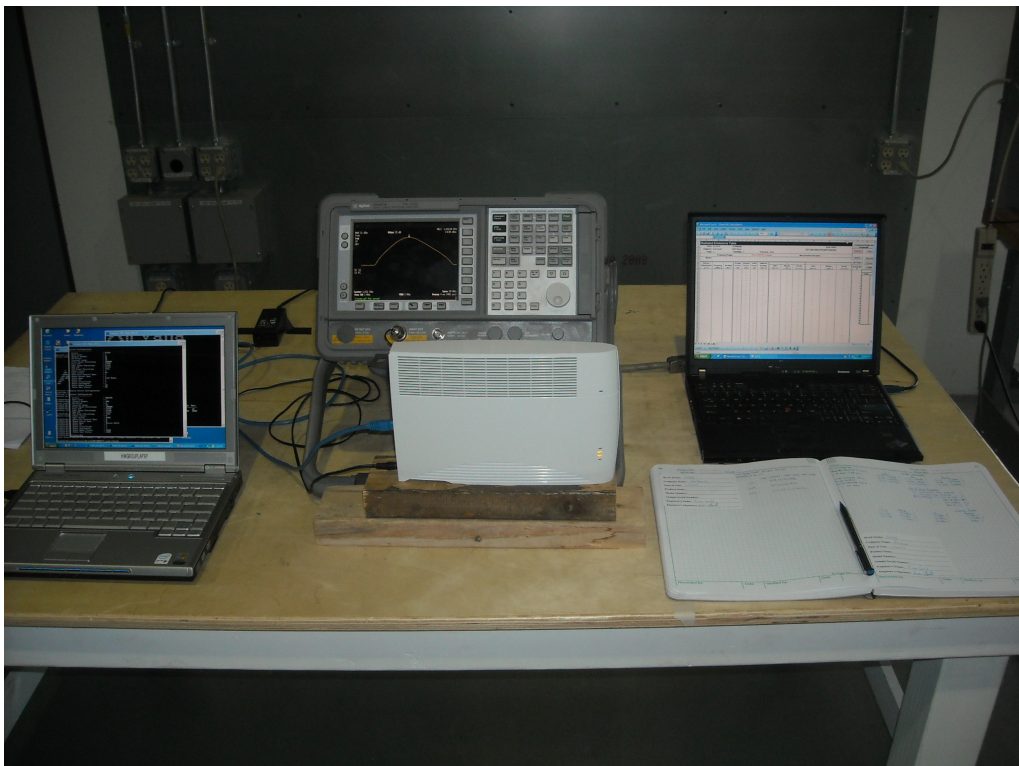

EJ1375-1
Airvana
Setup Pictures

AC Line Conducted - Rear

EJ1375-1
Airvana
Setup Pictures

AC Line Conducted - Front

Radiated Measurements below 1GHz

EJ1375-1
Airvana
Setup Pictures

Radiated Measurements Above 1GHz

Conductive Measurements

EJ1375-1
Airvana
Setup Pictures

Environmental Chamber – Frequency Drift

Environmental Chamber - Inside