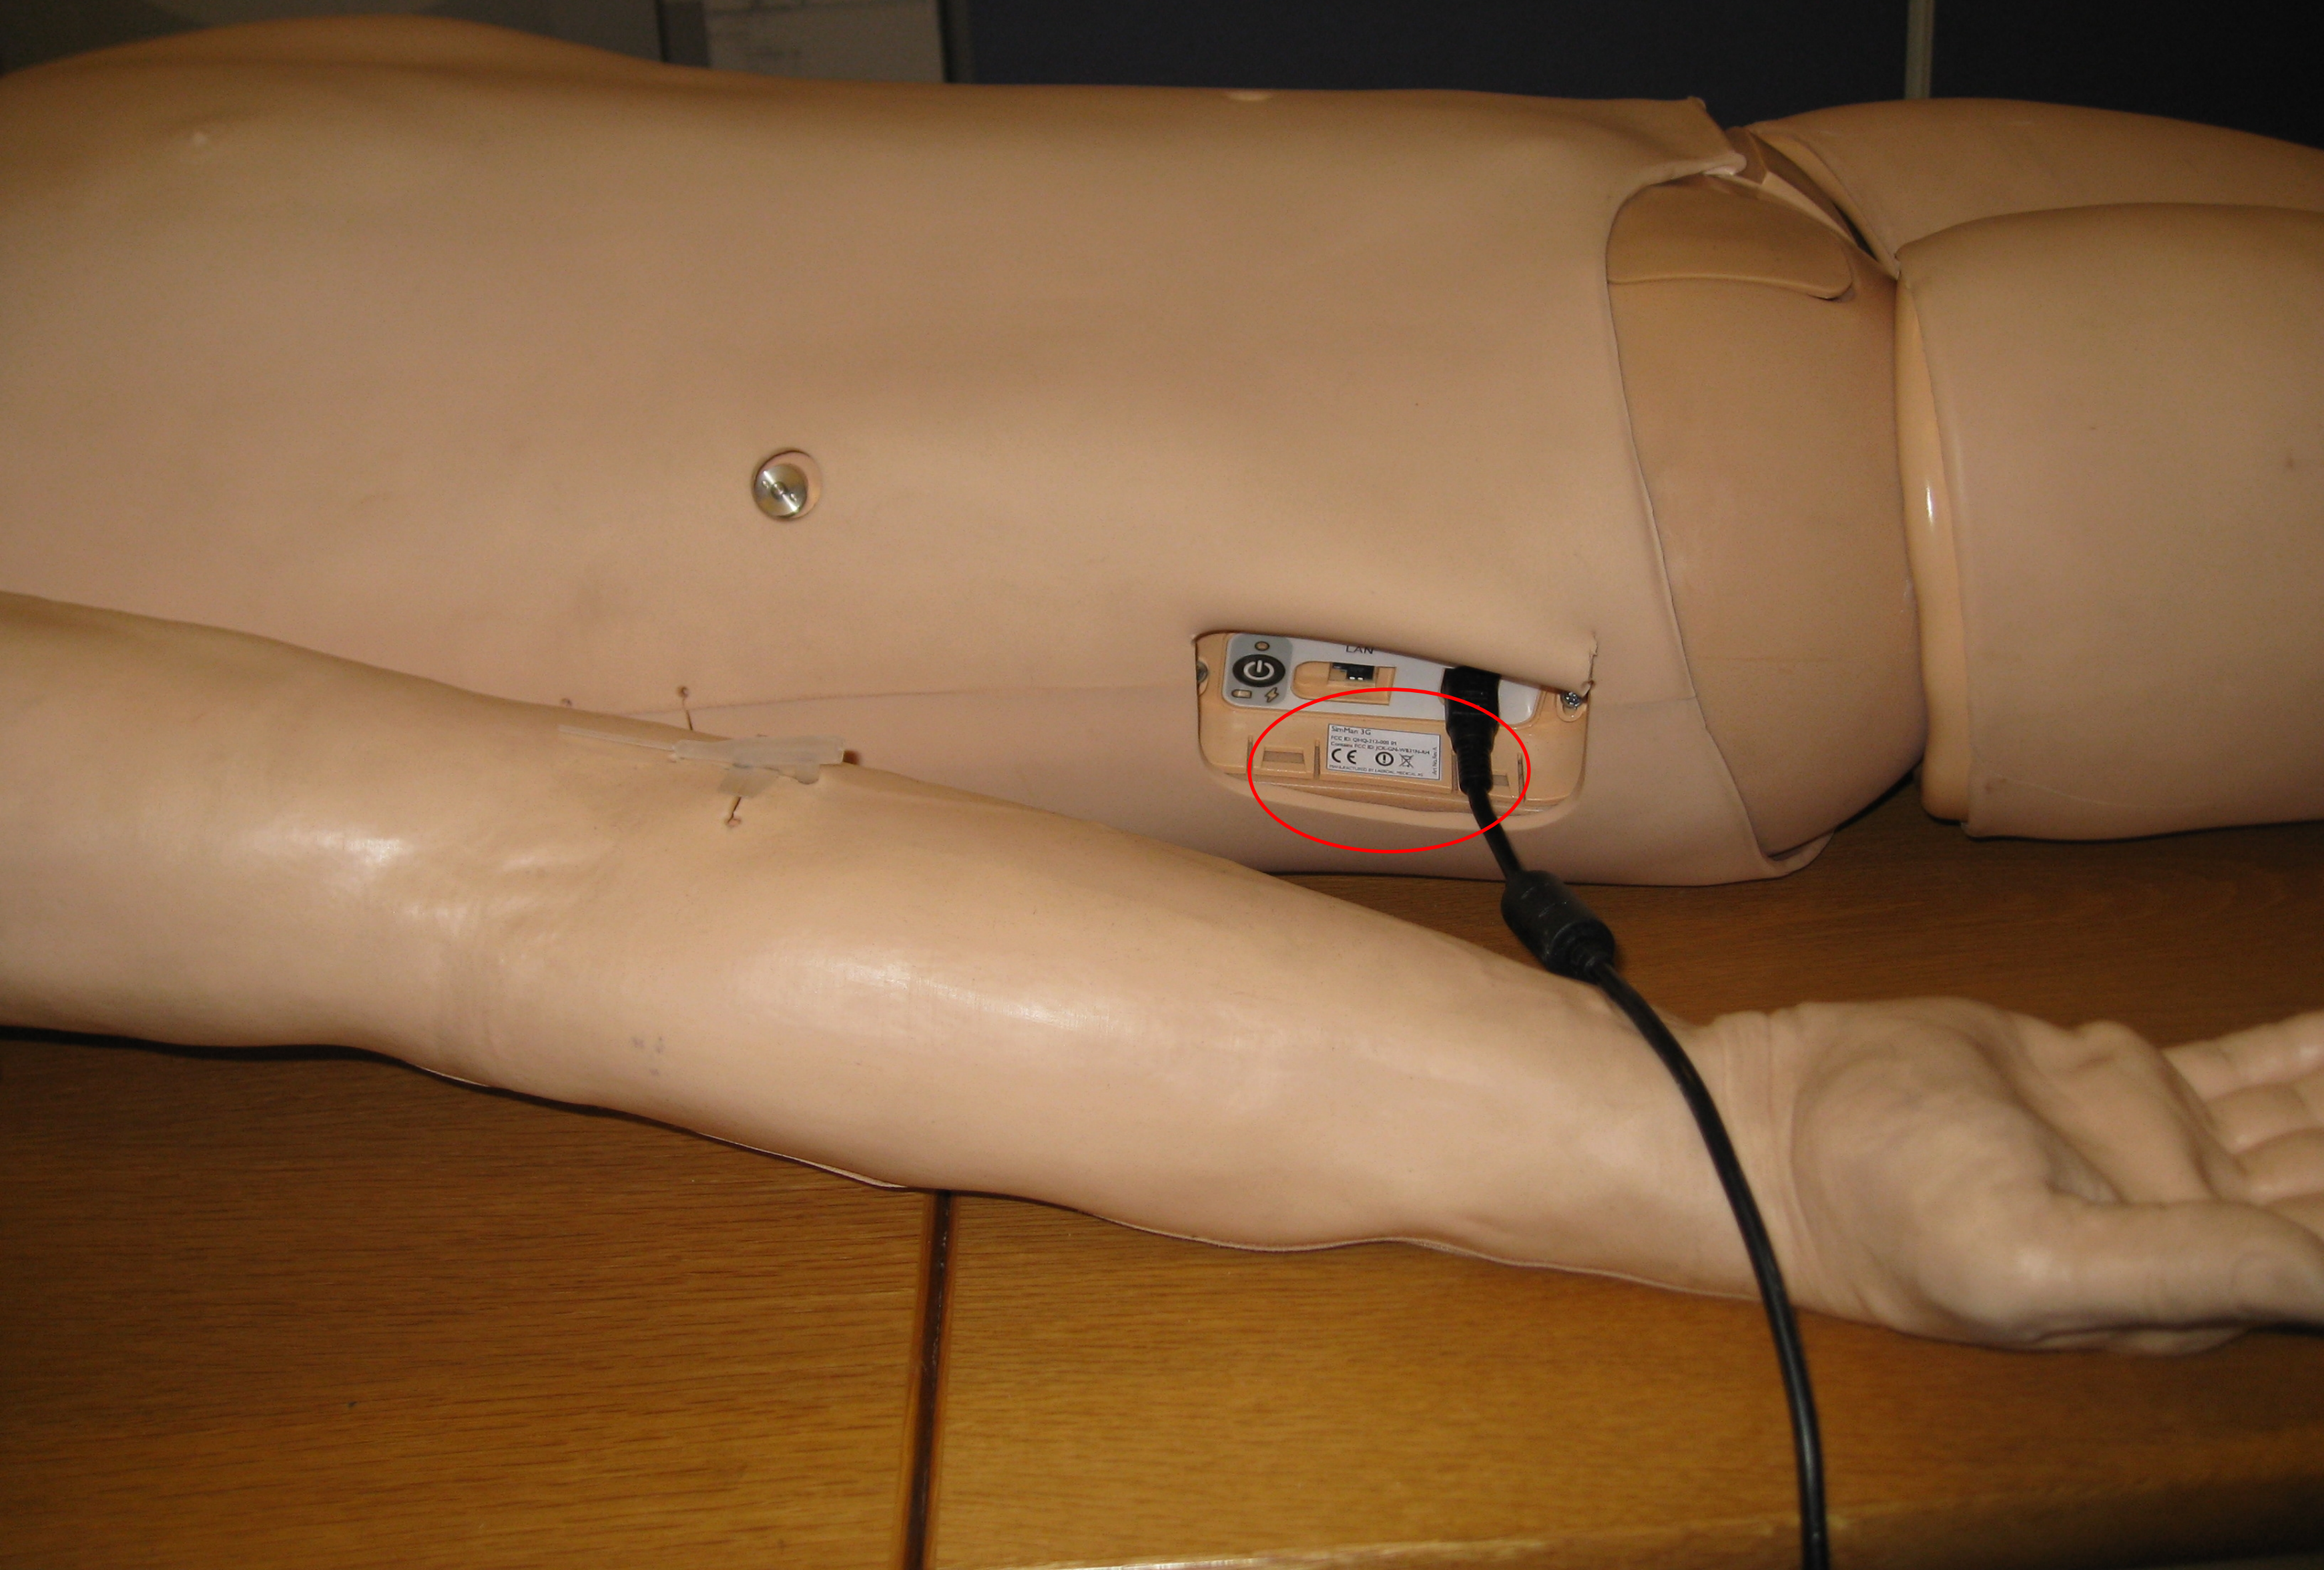

AFTER SALES
& SERVICE

service parts

LAN

Power button

Power cord

SimMan 3G
1000-001-0000-01
© 2000-2001 Laerdal Medical, Inc.
MADE IN CHINA