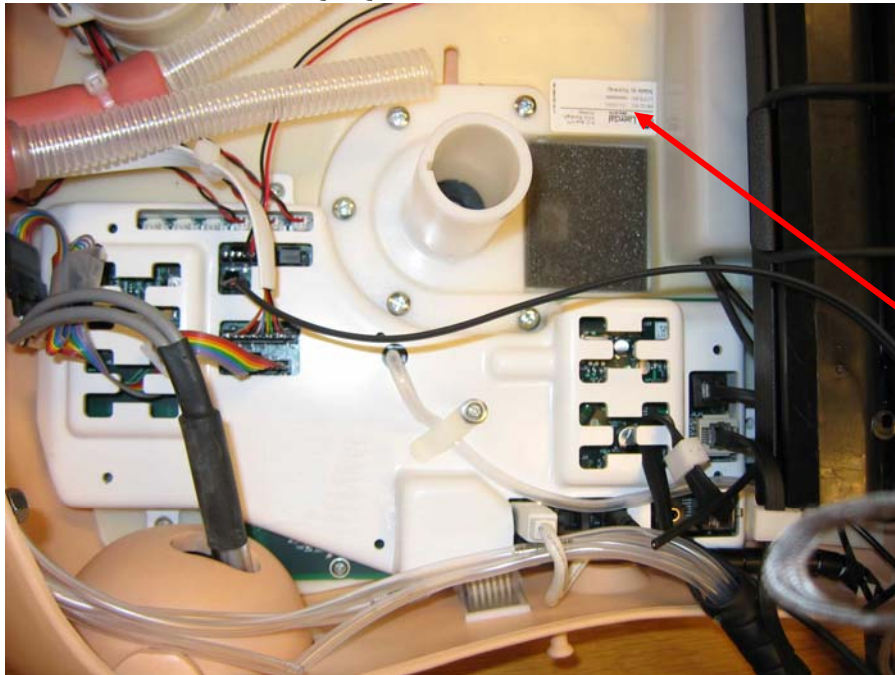

# Resusci Anne Simulator Labels. FCC ID QHQ-150-00001

## Placement of labels on QHQ-150-00001

Product identification label:

Label with FCC statement: