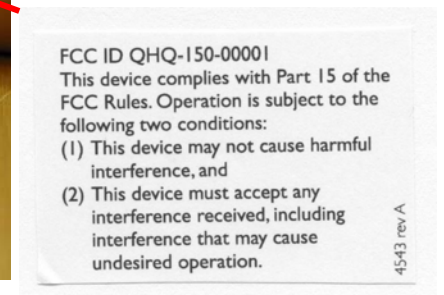

# Resusci Anne Simulator Labels. FCC ID QHQ-150-00001

## Placement of labels on QHQ-150-00001

Product identification label:

Label with FCC statement: