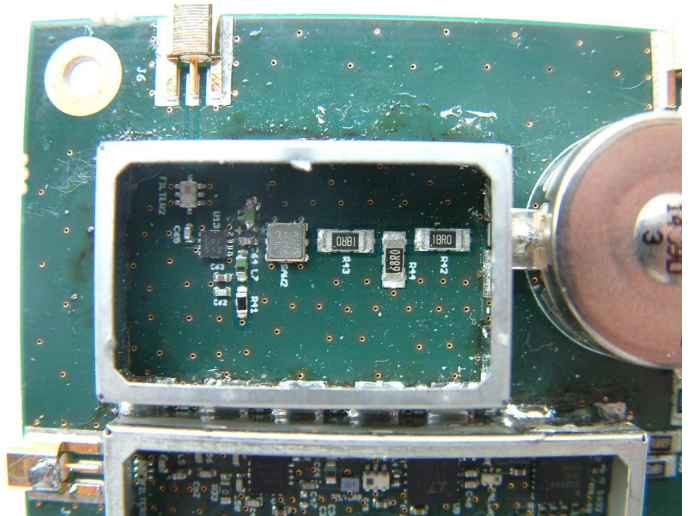

EXTERNAL/INTERNAL PHOTOS OF TESTED EUT

Hot Spot Radio Module equipment

Equipment sides view

Shielding covers removed