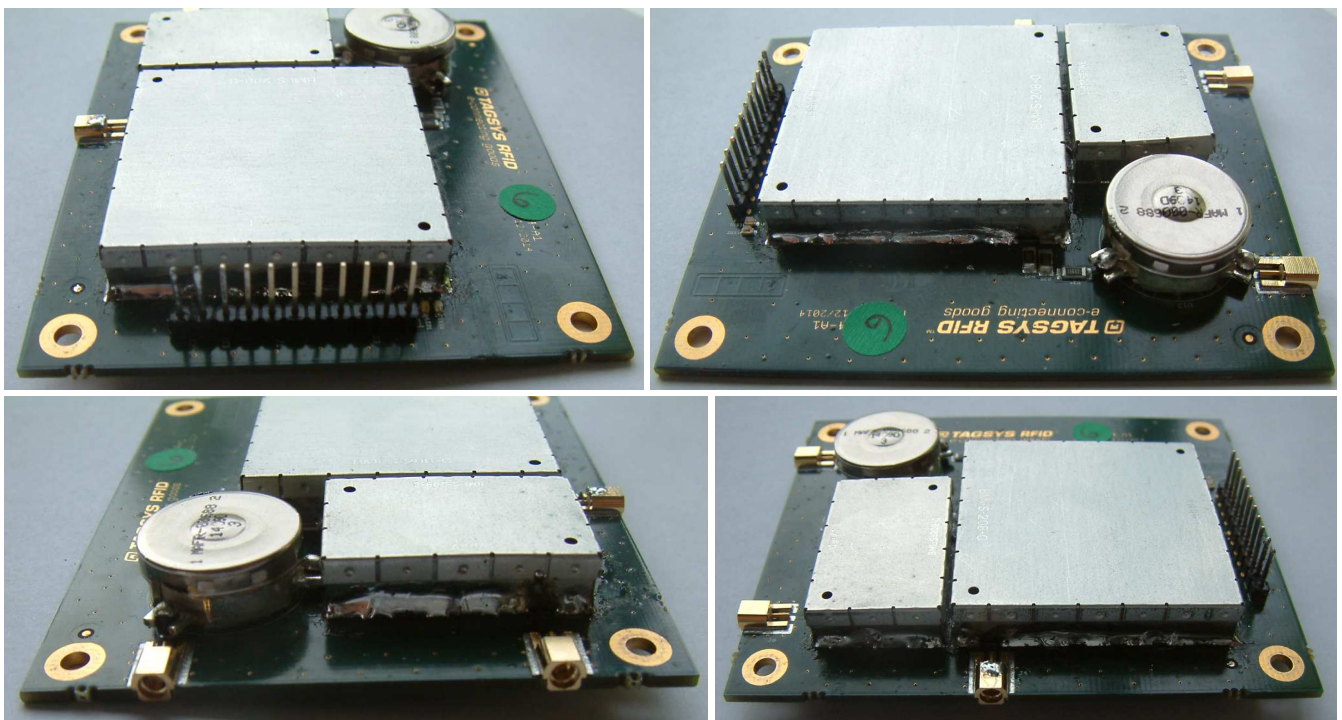

EXTERNAL/INTERNAL PHOTOS OF TESTED EUT

Hot Spot Radio Module equipment

Equipment sides view

Shielding covers removed