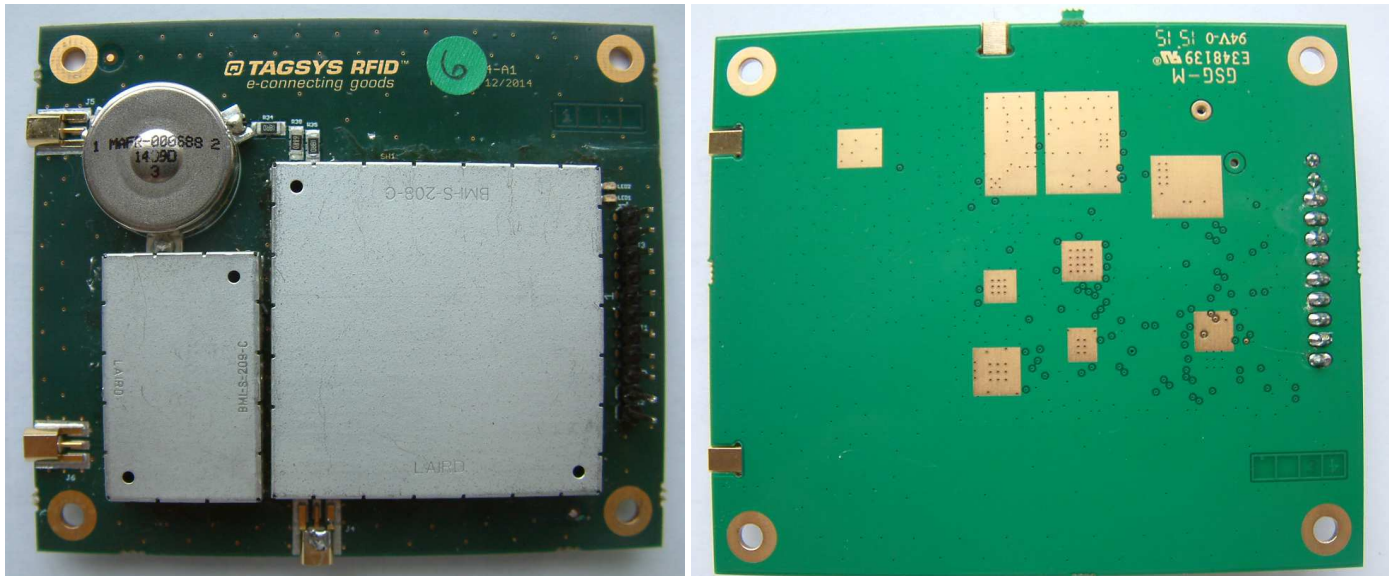

EXTERNAL/INTERNAL PHOTOS OF TESTED EUT

Hot Spot Radio Module equipment

Equipment sides view

Shielding covers removed