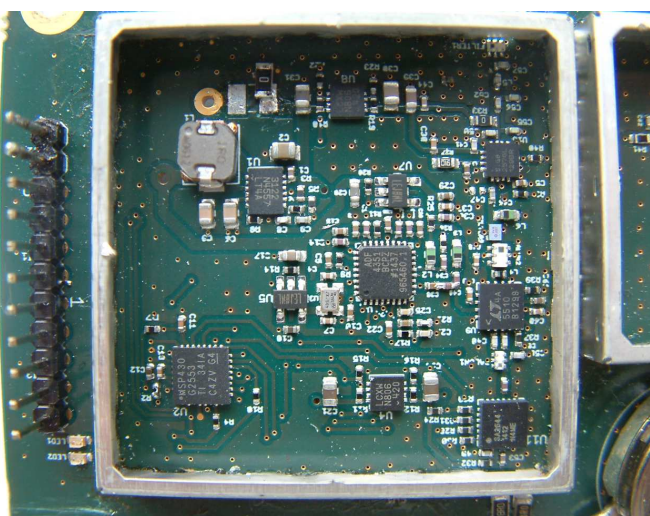

EXTERNAL/INTERNAL PHOTOS OF TESTED EUT

Hot Spot Radio Module equipment

Equipment sides view

Shielding covers removed