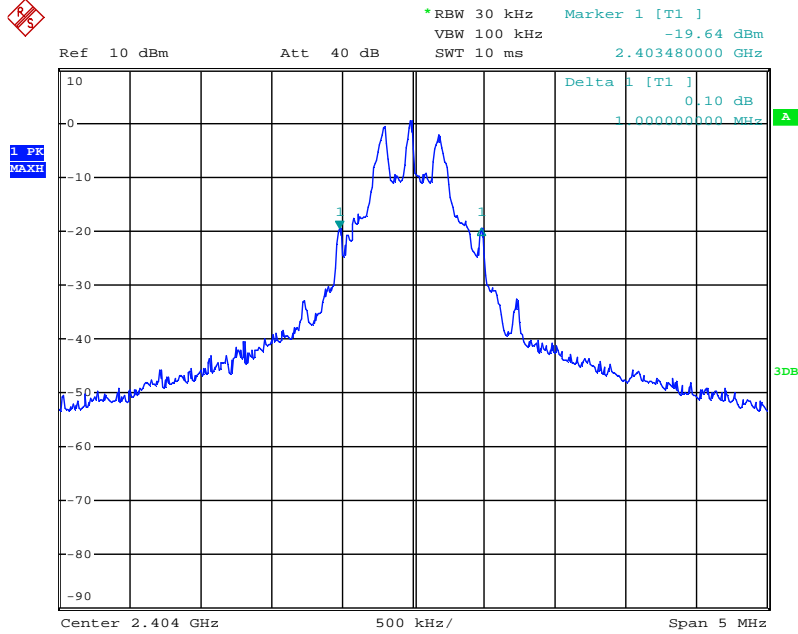

Appendix 1

Test Results

20dB Bandwidth

Tx frequency: 2404MHz

Date: 17.JUL.2019 14:01:57

Tx frequency: 2440MHz

Date: 17.JUL.2019 13:55:47

Tx frequency: 2476MHz