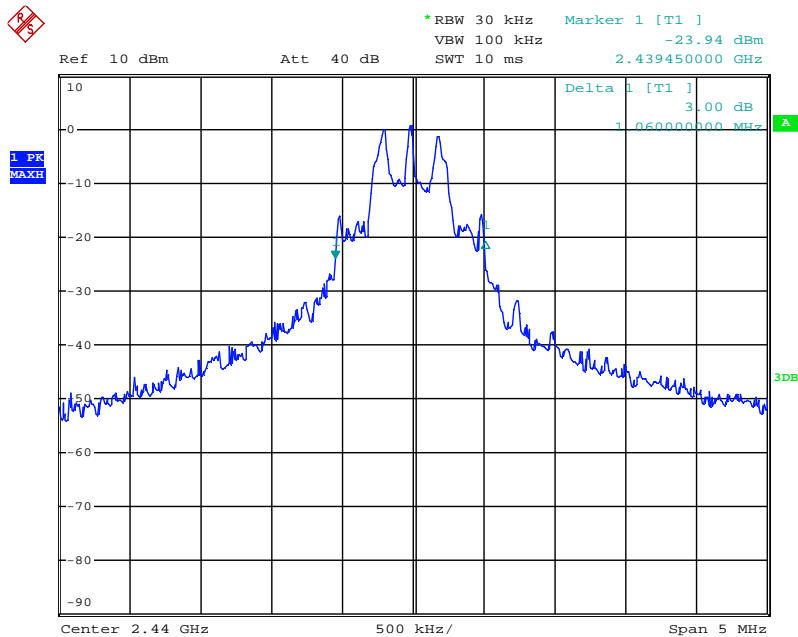

Appendix 1

Test Results

20dB Bandwidth

Tx frequency: 2404MHz

Date: 17.JUL.2019 14:01:57

Tx frequency: 2440MHz

Date: 17.JUL.2019 13:55:47

Tx frequency: 2476MHz