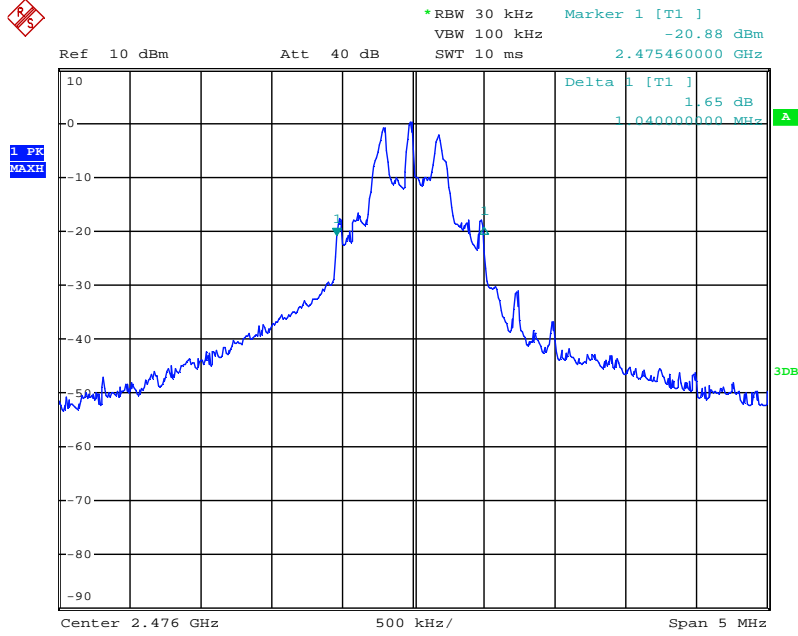

Appendix 1

Test Results

20dB Bandwidth

Tx frequency: 2404MHz

Date: 17.JUL.2019 14:01:57

Tx frequency: 2440MHz

Date: 17.JUL.2019 13:55:47

Tx frequency: 2476MHz