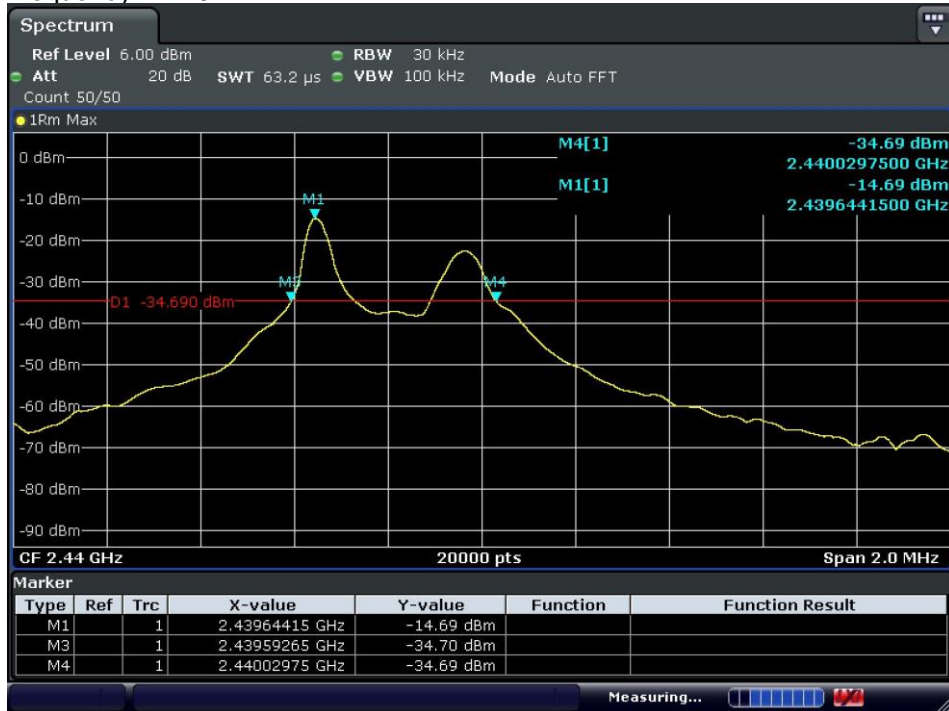

## Test Results

### 20dB Bandwidth

Tx frequency: 2404MHz

Tx frequency: 2440MHz

Tx frequency: 2476MHz