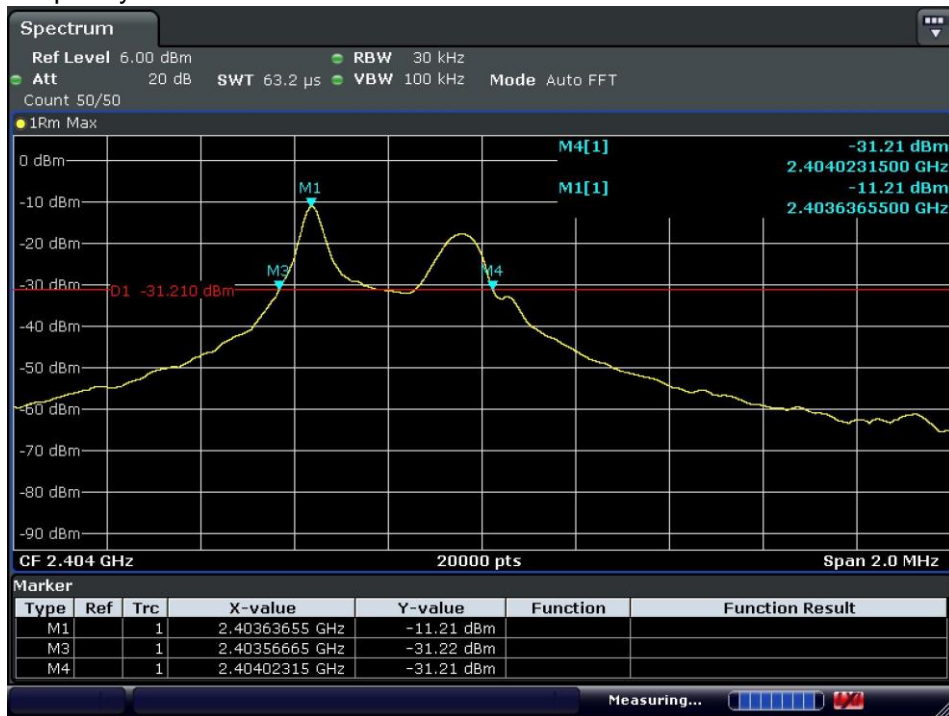

## Test Results

### 20dB Bandwidth

Tx frequency: 2404MHz

Tx frequency: 2440MHz

Tx frequency: 2476MHz