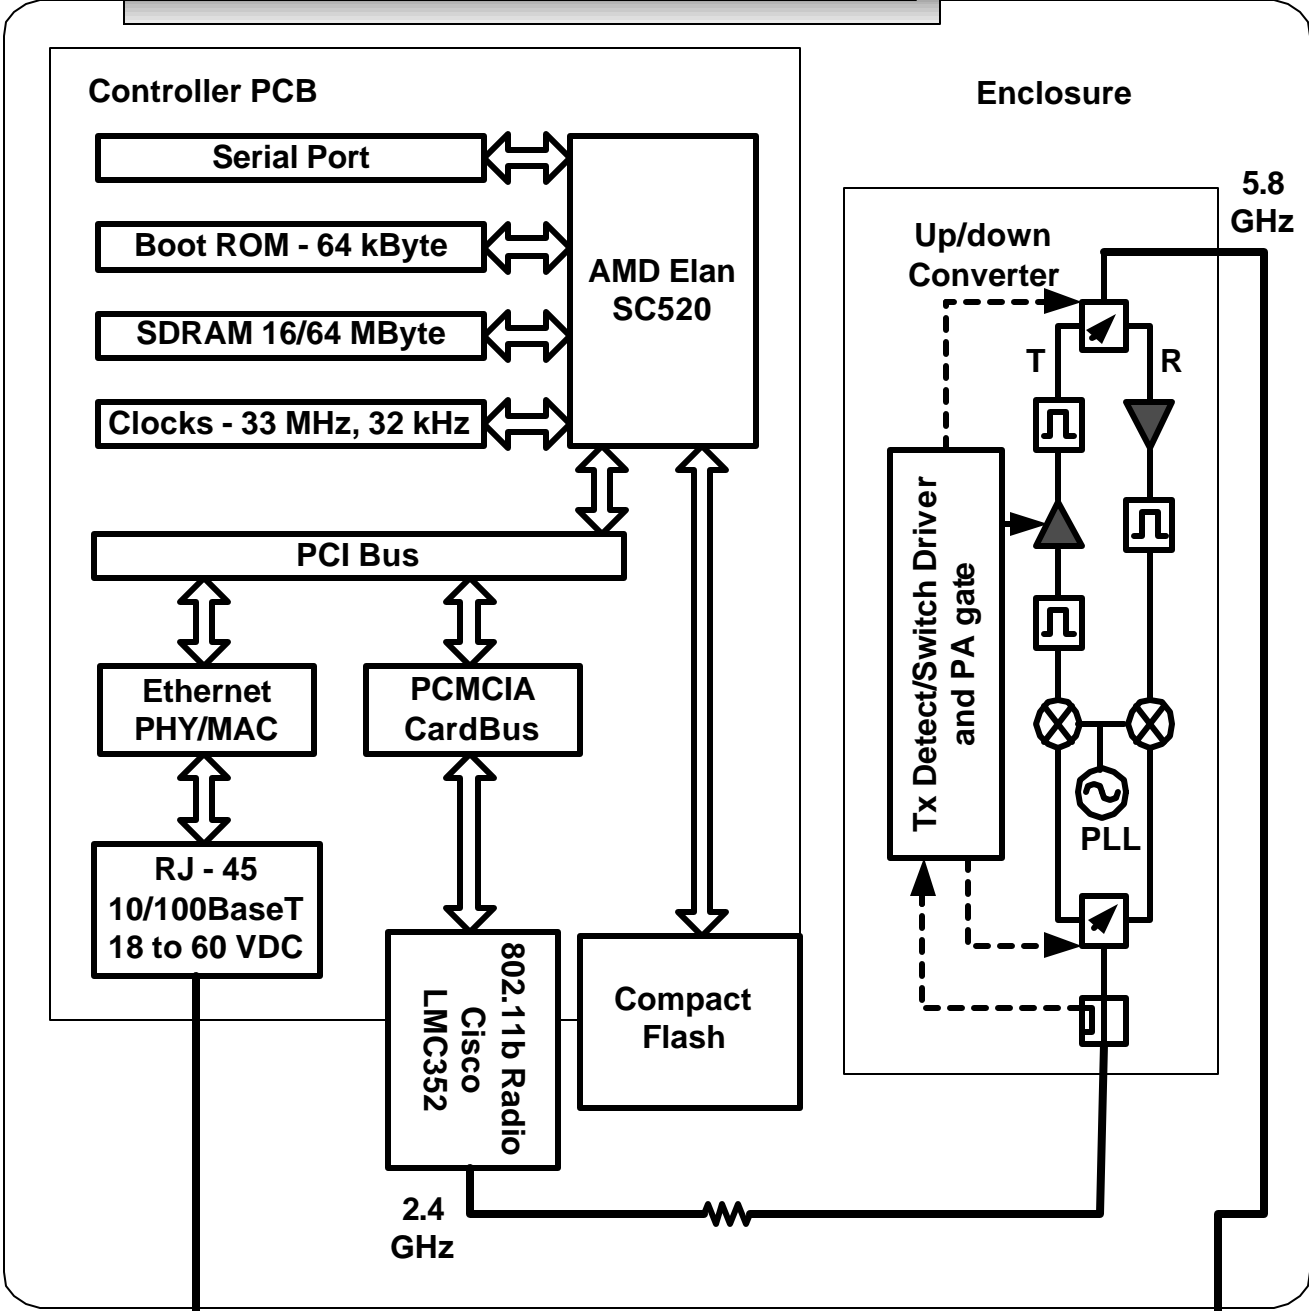

AirMax 580 CPE / AirMax-5800 BTS

PoE
(Power-over-Ethernet)

Title: AirMax-580/AirMax-5800			
Block Diagram			
Part Number:	8610510-000		
Revision	A		
Drawn by:	L. Crawford	Date:	8/17/2002
Approved:	L. Crawford	Date:	8/17/2002
Released:	L. Crawford	Date:	8/17/2002
Last Rev:			
Malibu Networks, Inc.			
1107 Investment Blvd. Suite 250			
El Dorado Hills, CA 95762			