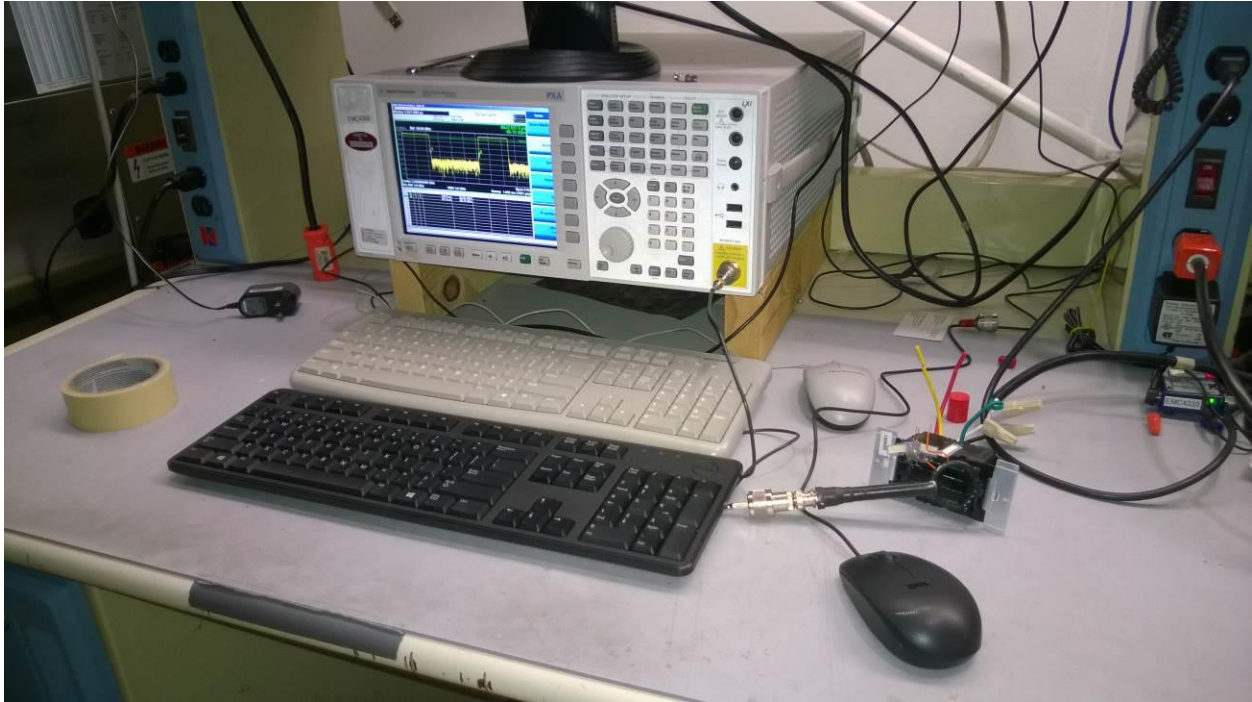

## 8. SETUP PHOTOS

### ANTENNA PORT MEASUREMENT SETUP

### RADIATED MEASUREMENT SETUP 9kHz – 30MHz

**RADIATED MEASUREMENT SETUP 30MHz – 1GHz**

**Radiated Measurement Setup 1GHz-25GHz**