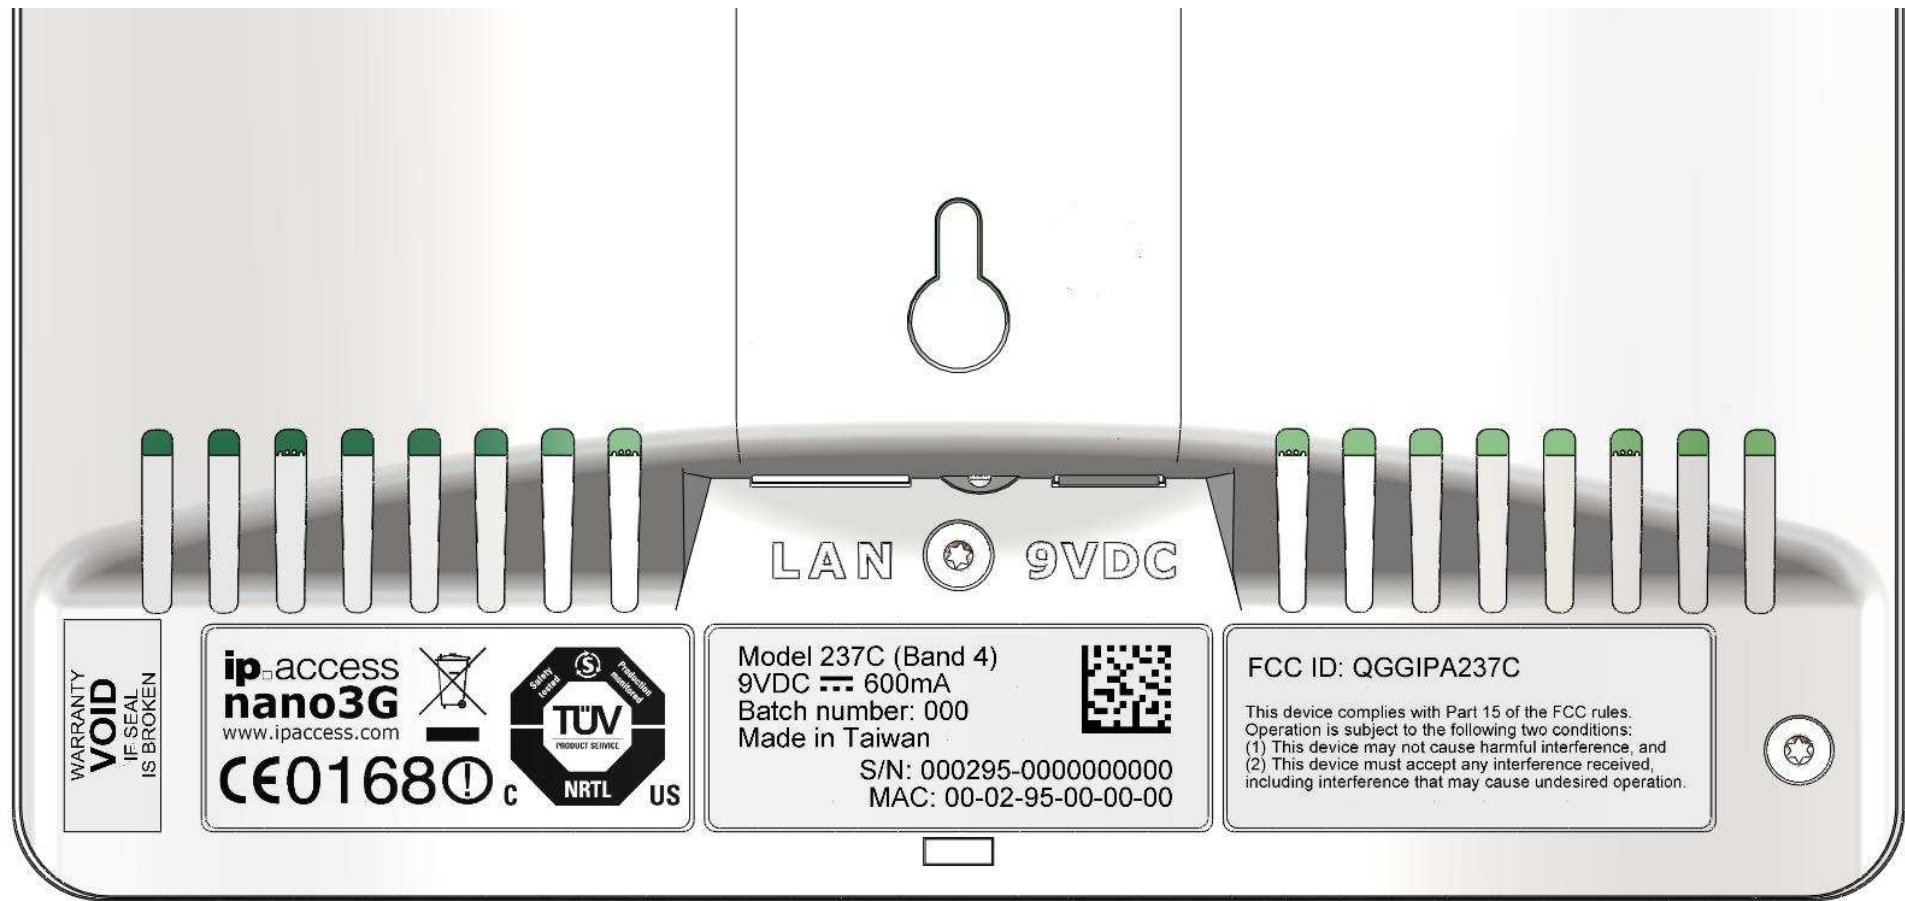

IP Access 237 nano3G S8 Access Point Labels Positions

Warranty Seal

Product Label

Barcode Label

FCC Label

CASEWORKS REAR VIEW
(Variant 237C shown for reference)