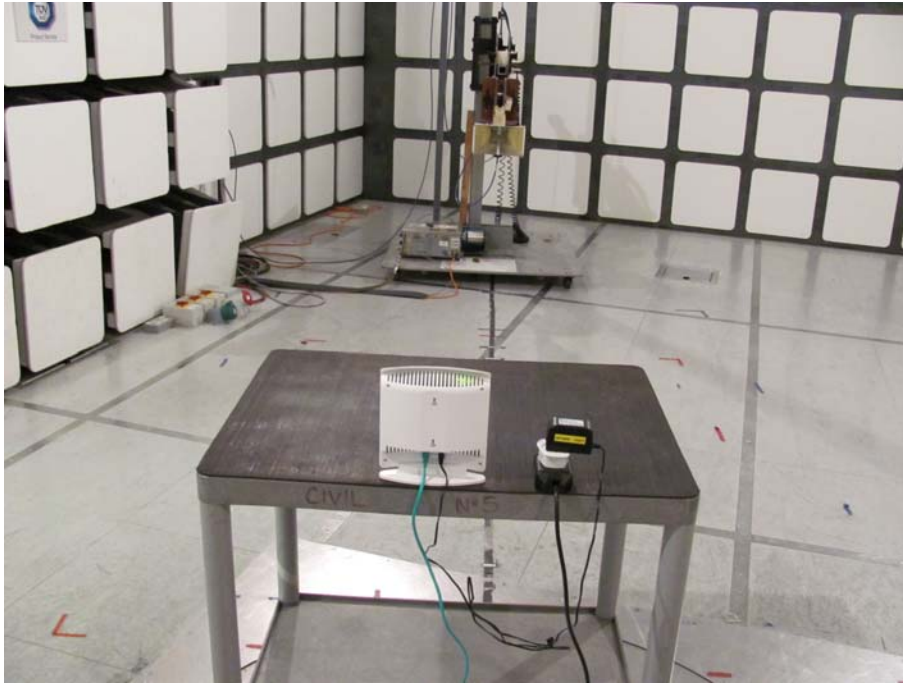

Product Service

FCC ID: QGGIPA237B

ip.access Ltd  
237B 3G S8 Access Point

PHOTOGRAPHS OF TEST SET UP

Radiated Emissions

Conducted Emissions