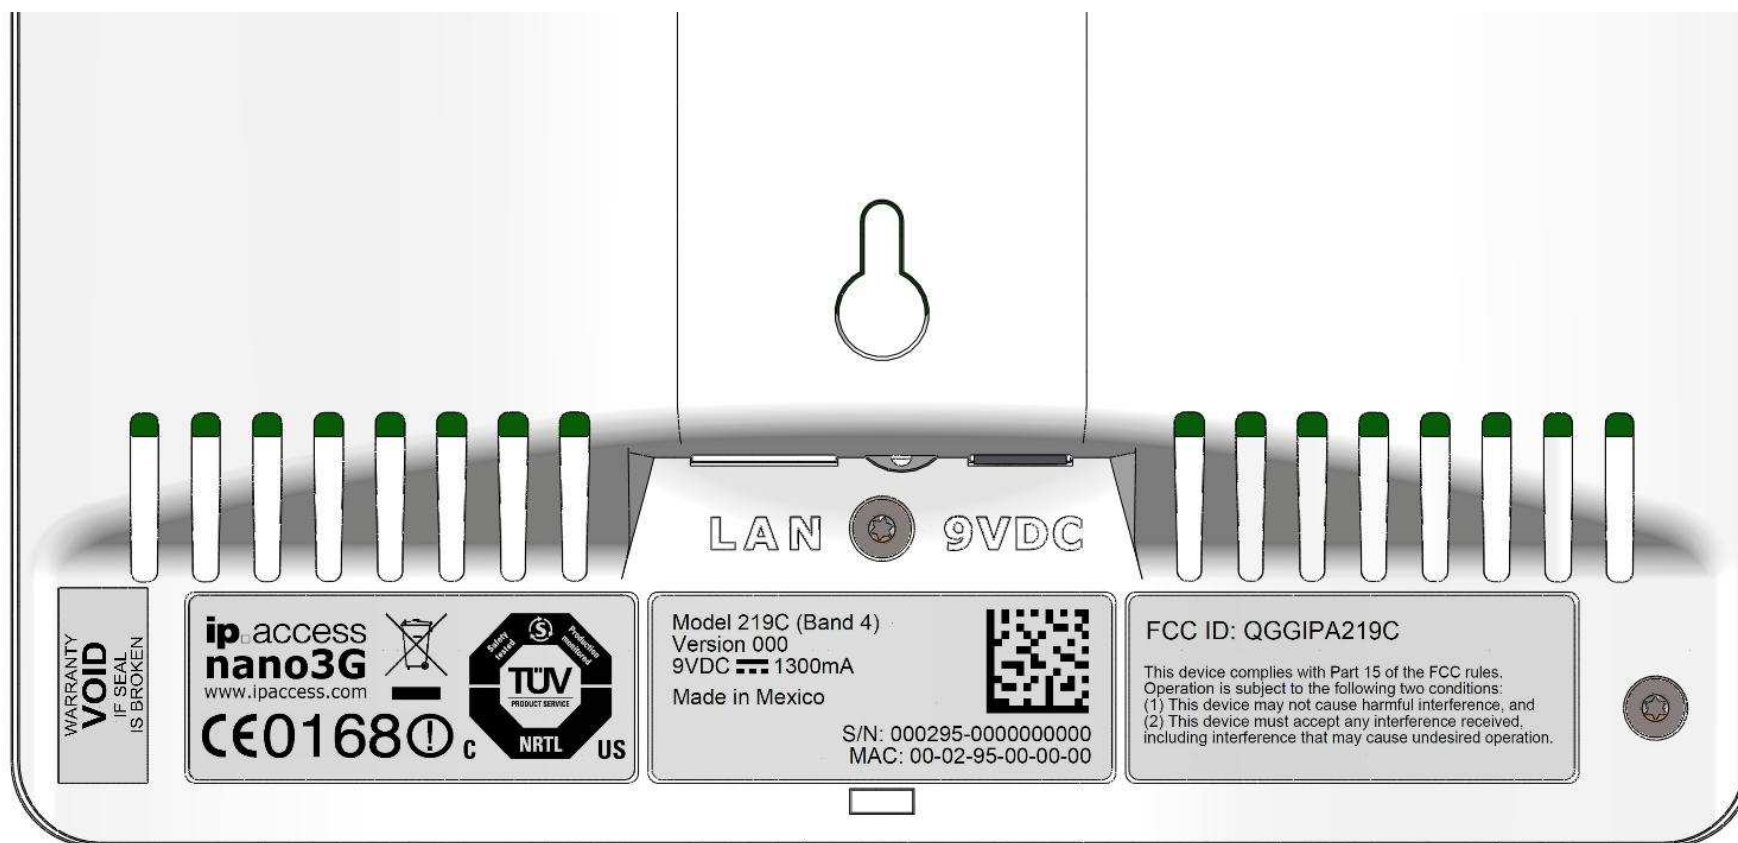

IP Access 219C nano3G Labels Positions

Warranty Seal

Product Label

Barcode Label

FCC Label

CASEWORKS REAR VIEW