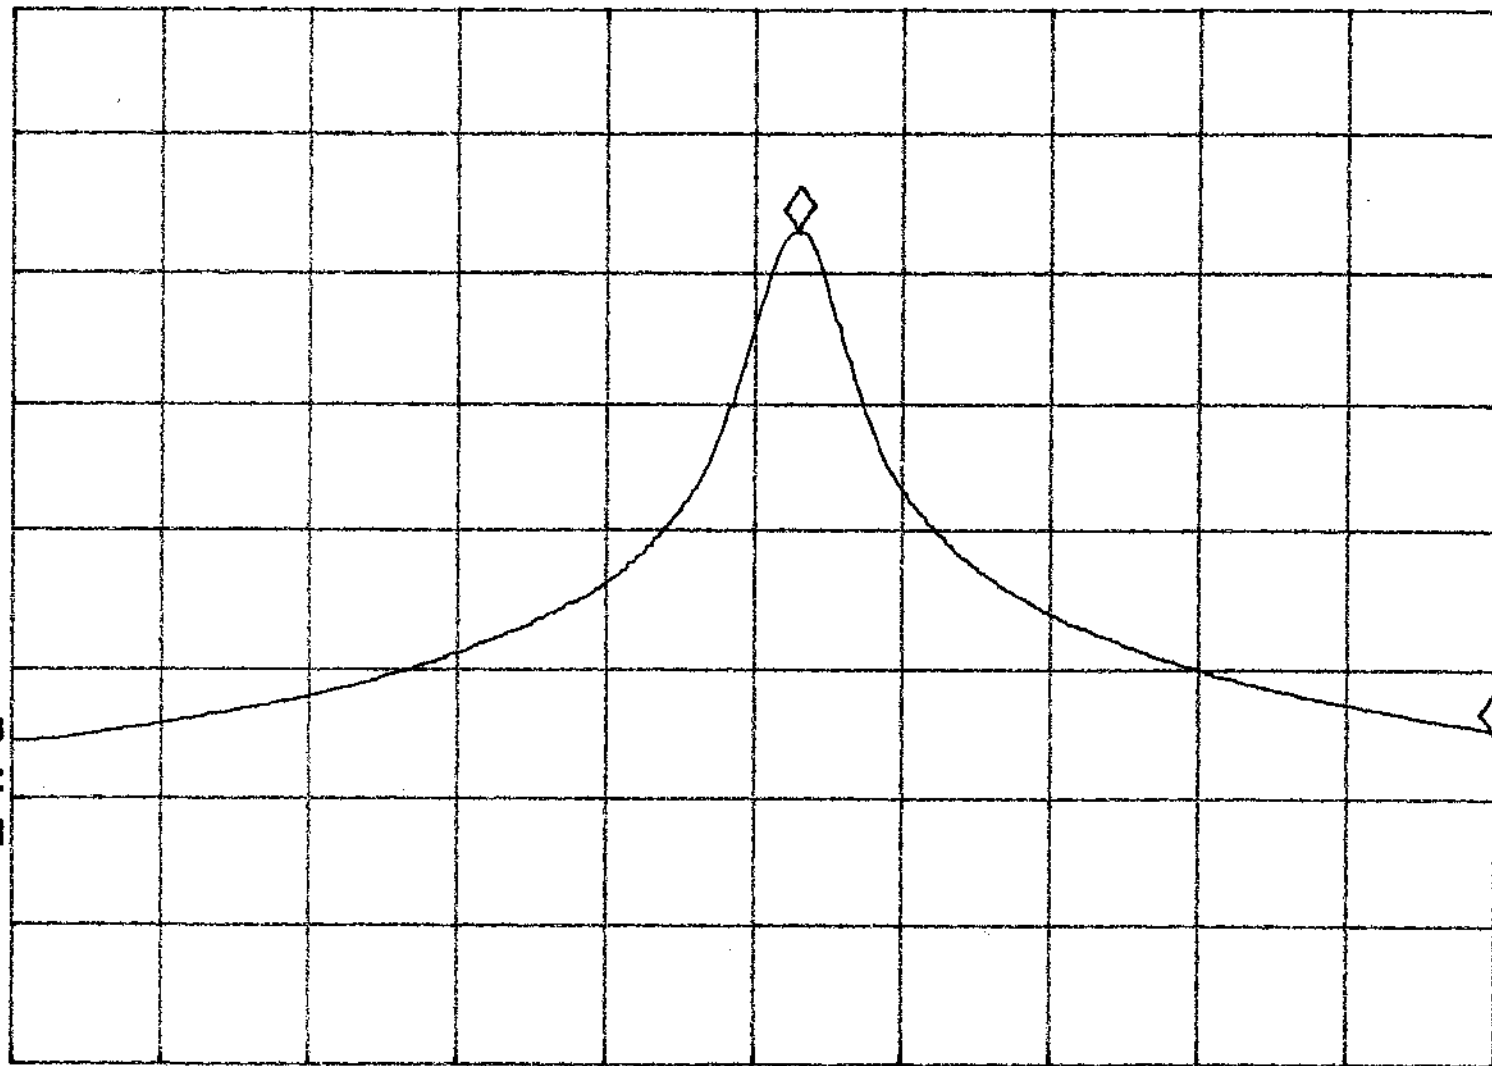

hp

REF 117.0 dBμV

AT 20 dB

MKR 47.0 KHz

-37.75 dB

PEAK
LOG
10
dB/

VA SB
SC FC
CORR

START 49.8100 MHz

#RES BW 3.0 KHz

VBW 3 KHz

STOP 49.9100 MHz

#SWP 3.00 sec