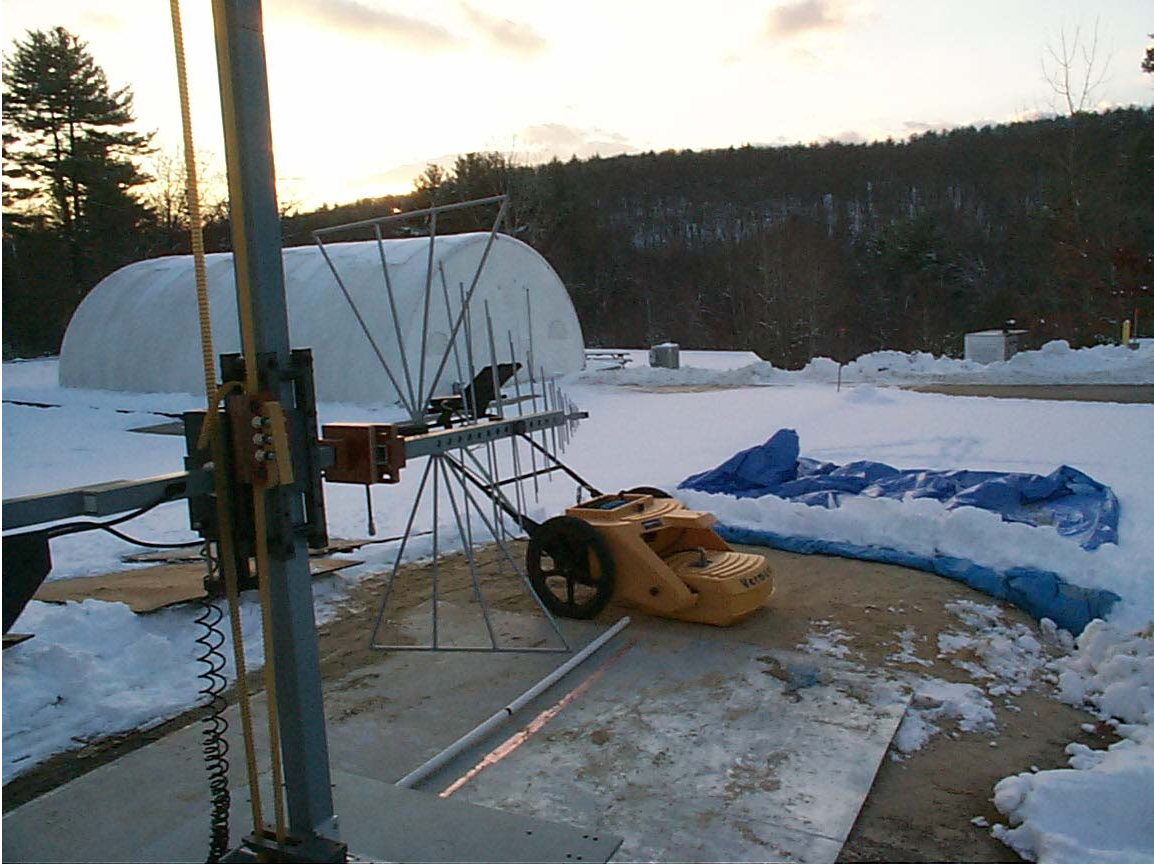

Interragator Test Setup <1000MHz

Interragator Test Setup 960 – 1000MHz RMS

[picture not available – filed damaged]

Interragator Test Setup >1000MHz