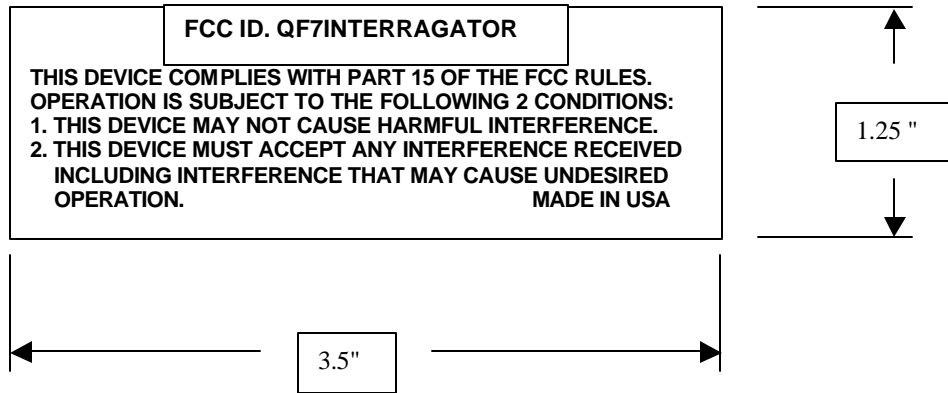

INTERRAGATOR FCC LABEL LOCATION

LABEL TO READ:

LABEL MATERIAL:

THESE LABELS ARE PERMANENT FOR THE LIFE OF THE PRODUCT. THEY ARE REVERSE SCREEN-PRINTED ON 8 MIL POLYESTER FILM WITH PERMANENT ADHESIVE.