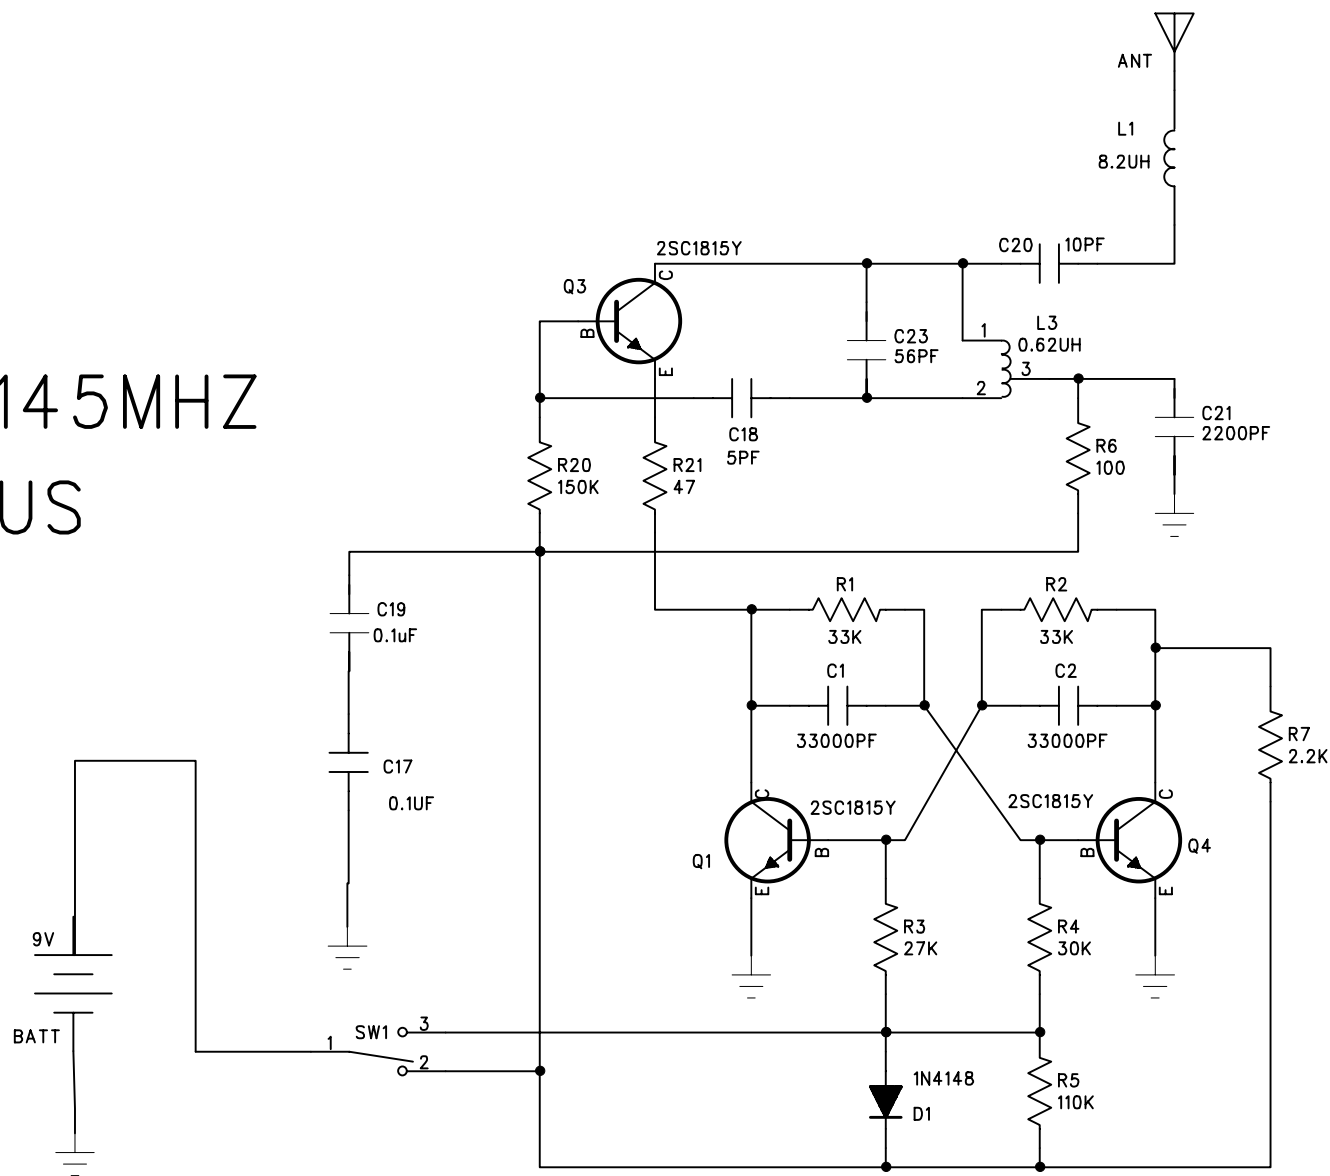

27.145MHZ  
US

DRAWN: Zheng zi guang	DATE: 2002-04-24	COMPANY: LUNG CHEONG TOYS LIMITED	
CHECK:		TITLE: C141TX	REV: 1.0
APPROVED:		SCALE: 1:1	
ENG:			
RELEASED:			