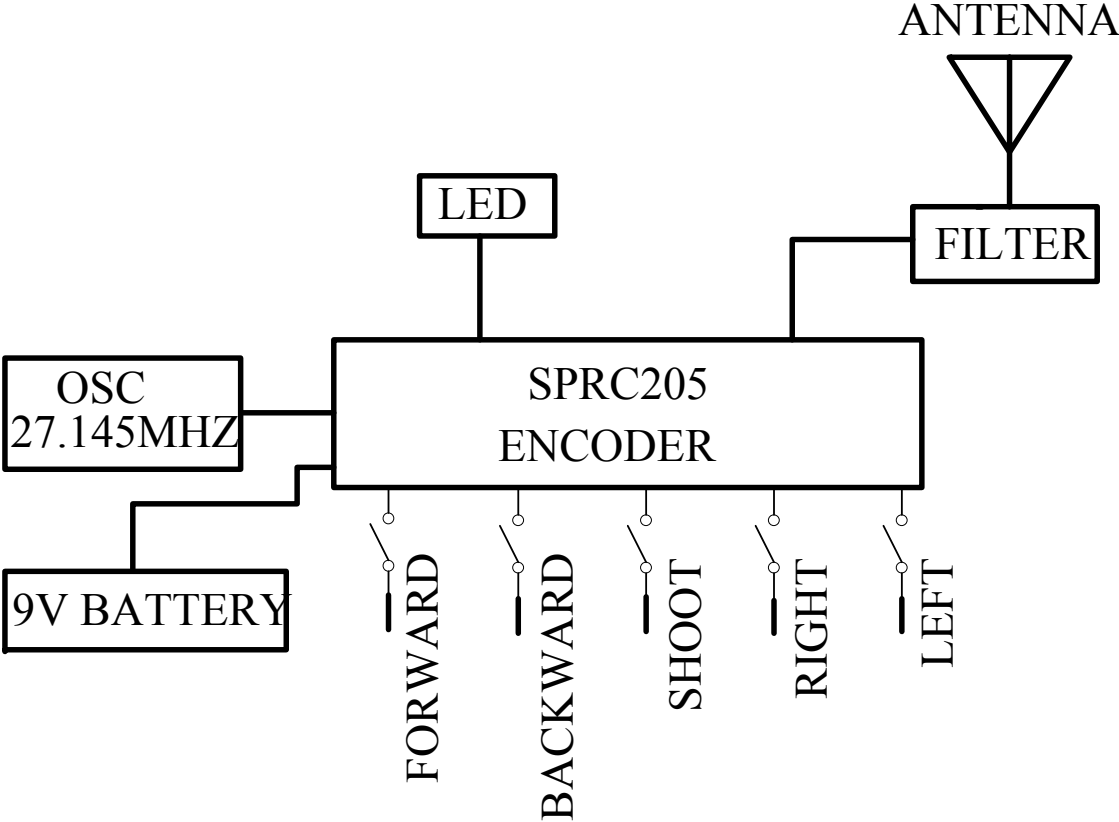

BLOCK DIAGRAM OF E936 TX

LUNG CHEONG

TITLE	E936 TX	DESIGN	DRAWING	APPROVED	SHEET
FUNCTION	TRUCK-PLANE	HZD	HZD		1 OF 1
DWG NO	DZXX-XXXXXX-XX				