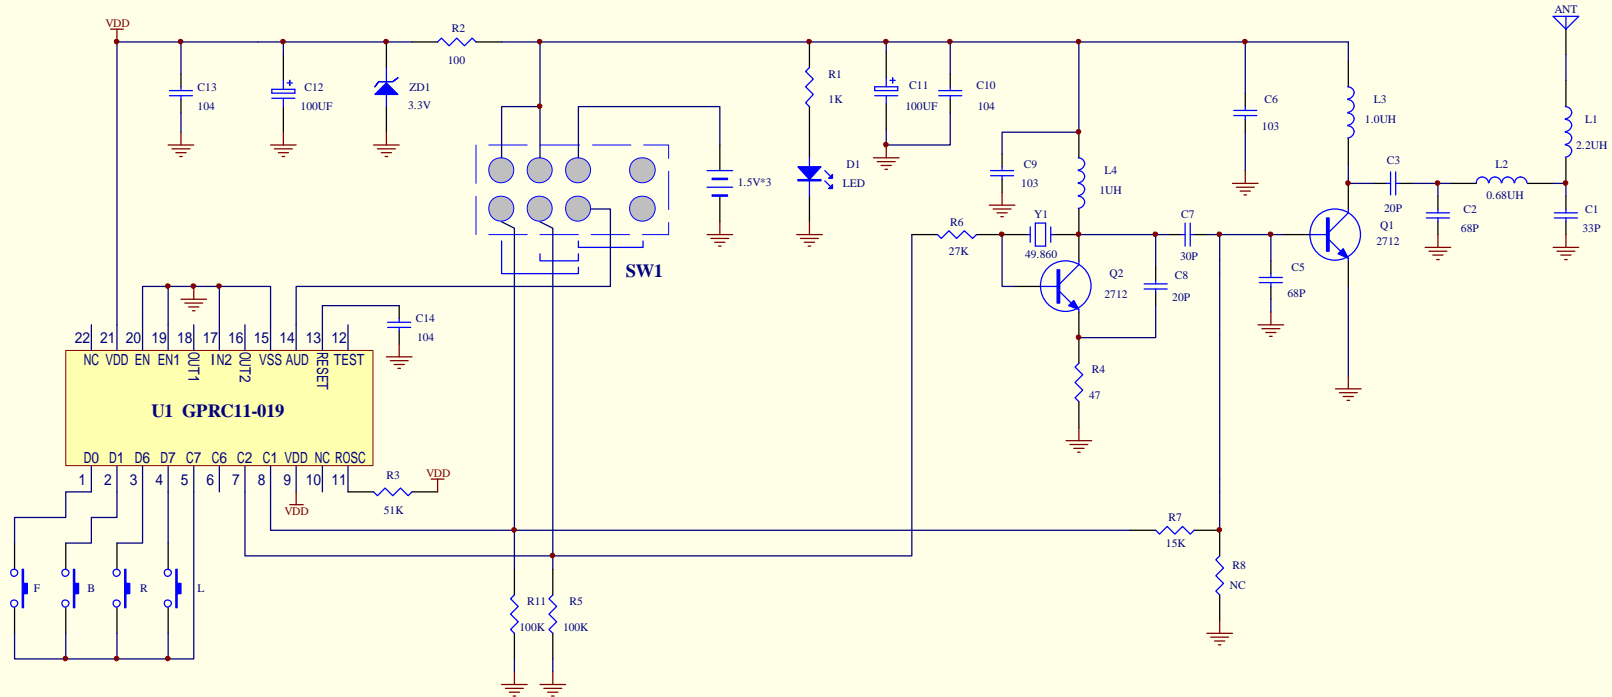

# G042/G043 TX.SCH-49.86MHZ

LUNG CHEONG

TITLE	G042/G043 TX 49MHZ	DESIGN	ZZZ	DRAWING	ZZZ	APPROVED		SHEET	1 OF 1
FUNCTION	碰撞车								
DWG NO	G041TX27M.SCH-01								